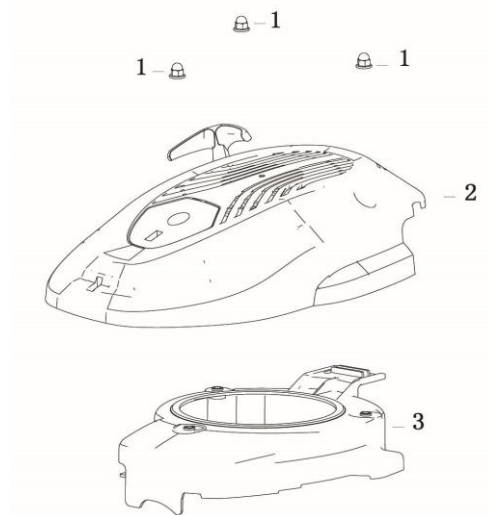

Crankcase cover

No.	ID Zboží	Název
1	380140103-0004	Hexagon bolt with flange
2	110820259-0001	Crankcase cover
3	380650347-0001	Oil seal
4	171630031-0001	Speed regulating arm
5	380450527-0001	Flat washer
6	380650338-0001	Oil seal
7	381350004-0001	Pin clip
8	380600241-0001	Location pin
9	171750039-0001	Components of governor gear
10	380140167-0002	Hexagon bolt with flange

CAMSHAFT

No.	ID Zboží	Název
1	140450060-0001	Valve rocker combination
2	140710013-0002	Plate, push rod guide
3	140670028-0001	Push rod
4	140690021-0001	Lifter, Valve
5	140020174-0001	Camshaft assy
6	140380020-0001	Retainer, valve spring
7	140340039-0001	Inner spring of valve
8	140400016-0001	Valve oil seal
9	500550034-0001	Valve Kit