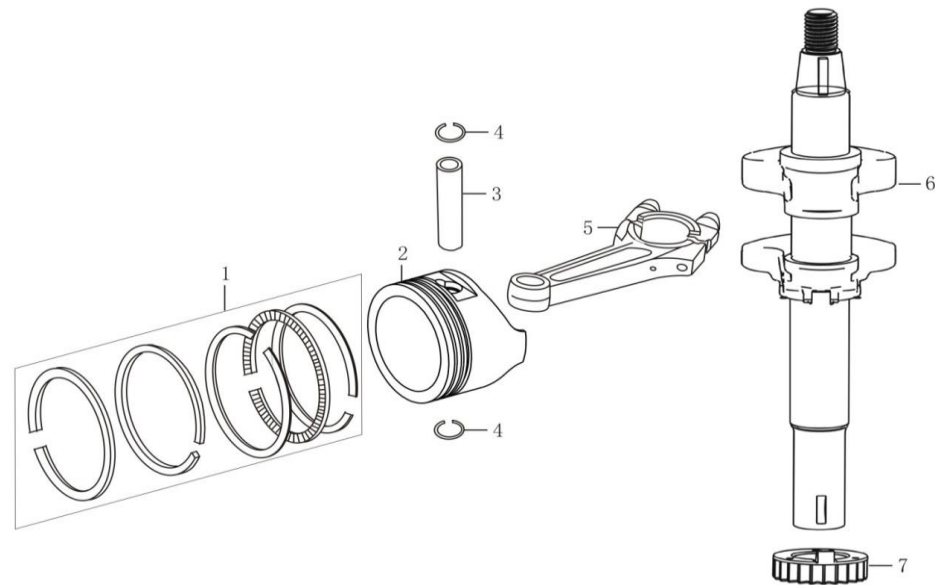

CRANK CASE

No.	ID Zboží	Název
1	380020070-0001	Hexagon shaft shoulder bolt
2	120230118-0001	Cylinder head cover
3	120250045-0001	Gasket for cylinder head cover
4	270960028-0002	Spark plug
5	110810363-0001	Crankcase body
6	380650335-0001	Oil seal
7	380140067-0003	Hexagon bolt with flange
8	110840041-0001	CAP,BREATHER CHAMBER
9	110850030-0001	PACKING, BREATHER CHAMBER
10	140250006-0001	Leaf valve
11	380140039-0003	Hexagon bolt with flange

No.	ID Zboží	Název
12	380850016-0001	Stay stud
13	380850010-0001	Stay stud
14	160200075-0001	Side plate
15	293030023-0001	Engine brake
16	381140582-0001	Tension spring
17	380180210-0001	Stud
18	380140100-0003	Hexagon bolt with flange
19	110690125-0003	Oil rule combination
20	380180147-0001	Stud
21	380822360-0001	Bushing
22	160200082-0001	Side plate

Crankcase cover

No.	ID Zboží	Název
1	380140103-0004	Hexagon bolt with flange
2	110820259-0001	Crankcase cover
3	380650347-0001	Oil seal
4	171630031-0001	Speed regulating arm
5	380450527-0001	Flat washer
6	380650338-0001	Oil seal
7	381350004-0001	Pin clip
8	380600241-0001	Location pin
9	171750039-0001	Components of governor gear
10	380140167-0002	Hexagon bolt with flange

CAMSHAFT

No.	ID Zboží	Název
1	140450060-0001	Valve rocker combination
2	140710013-0002	Plate, push rod guide
3	140670028-0001	Push rod
4	140690021-0001	Lifter, Valve
5	140020174-0001	Camshaft assy
6	140380020-0001	Retainer, valve spring
7	140340039-0001	Inner spring of valve
8	140400016-0001	Valve oil seal
9	500550034-0001	Valve Kit