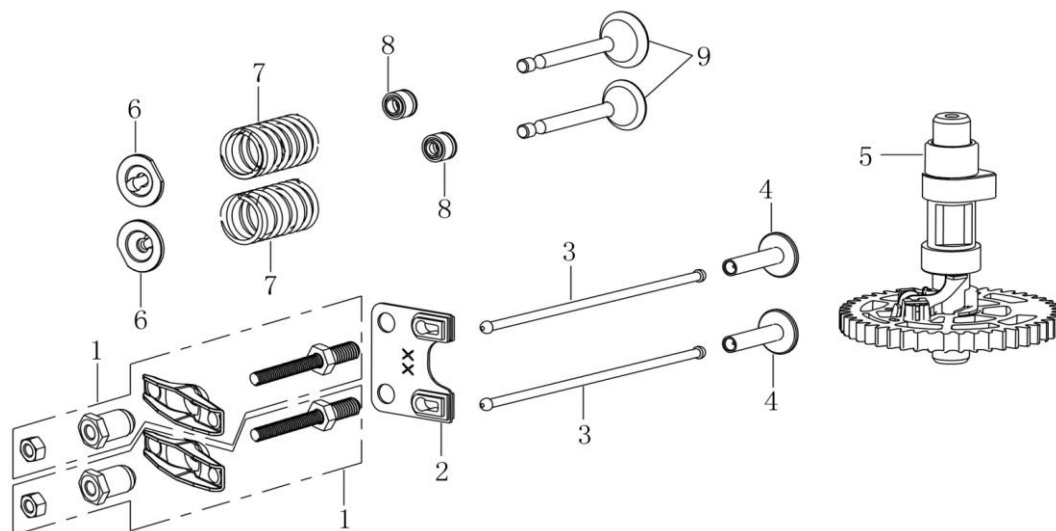

CRANK CASE

No.	ID Zboží	Název
1	380020070-0001	Hexagon shaft shoulder bolt
2	120230118-0001	Cylinder head cover
3	120250045-0001	Gasket for cylinder head cover
4	270960028-0002	Spark plug
5	110810363-0001	Crankcase body
6	380650335-0001	Oil seal
7	380140067-0003	Hexagon bolt with flange
8	110840041-0001	CAP,BREATHER CHAMBER
9	110850030-0001	PACKING, BREATHER CHAMBER
10	140250006-0001	Leaf valve
11	380140039-0003	Hexagon bolt with flange

No.	ID Zboží	Název
12	380850016-0001	Stay stud
13	380850010-0001	Stay stud
14	160200075-0001	Side plate
15	293030023-0001	Engine brake
16	381140582-0001	Tension spring
17	380180210-0001	Stud
18	380140100-0003	Hexagon bolt with flange
19	110690125-0003	Oil rule combination
20	380180147-0001	Stud
21	380822360-0001	Bushing
22	160200082-0001	Side plate

Crankcase cover

No.	ID Zboží	Název
1	380140103-0004	Hexagon bolt with flange
2	110820259-0001	Crankcase cover
3	380650347-0001	Oil seal
4	171630031-0001	Speed regulating arm
5	380450527-0001	Flat washer
6	380650338-0001	Oil seal
7	381350004-0001	Pin clip
8	380600241-0001	Location pin
9	171750039-0001	Components of governor gear
10	380140167-0002	Hexagon bolt with flange

CAMSHAFT

No.	ID Zboží	Název
1	140450060-0001	Valve rocker combination
2	140710013-0002	Plate, push rod guide
3	140670028-0001	Push rod
4	140690021-0001	Lifter, Valve
5	140020174-0001	Camshaft assy
6	140380020-0001	Retainer, valve spring
7	140340039-0001	Inner spring of valve
8	140400016-0001	Valve oil seal
9	500550034-0001	Valve Kit