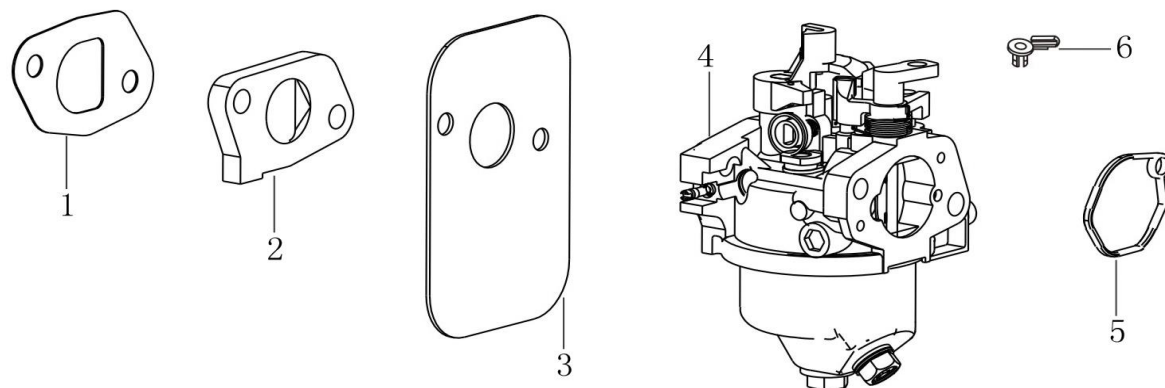

CARBURETOR

No.	ID Zboží	Název
1	170430148-0001	Carburetor gasket
2	170440055-0001	Heat insulating pad for carburetor
3	170450006-0001	Heat insulating plate for carburetor
4	170021874-0002	Carburetor
5	170430177-0002	Carburetor gasket
6	173090001-0001	Locker of choke valve pull rob