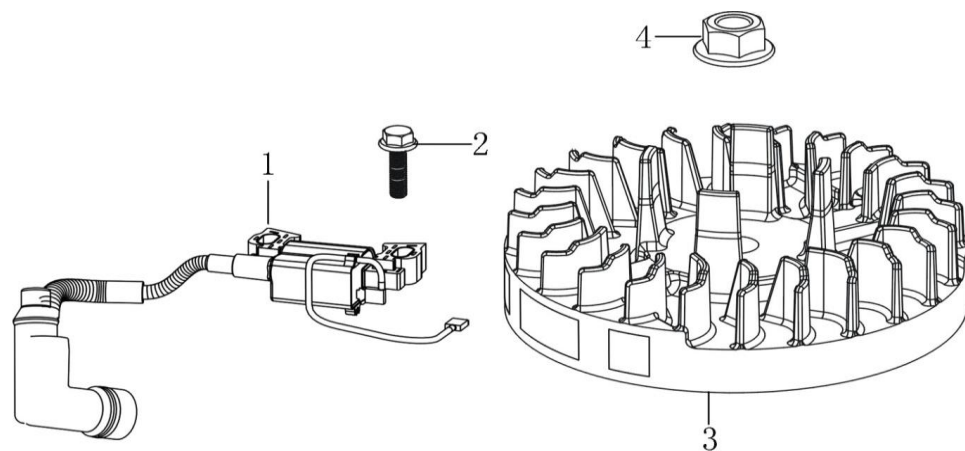

FLYWHEEL/IGNITION COMP

No.	ID Zboží	Název
1	270920449-0001	COIL ASSY.,IGNNTION
2	380140103-0004	Hexagon bolt with flange
3	270020232-0002	FLYWHEEL COMP
4	380370051-0001	Hexagon nut with flange