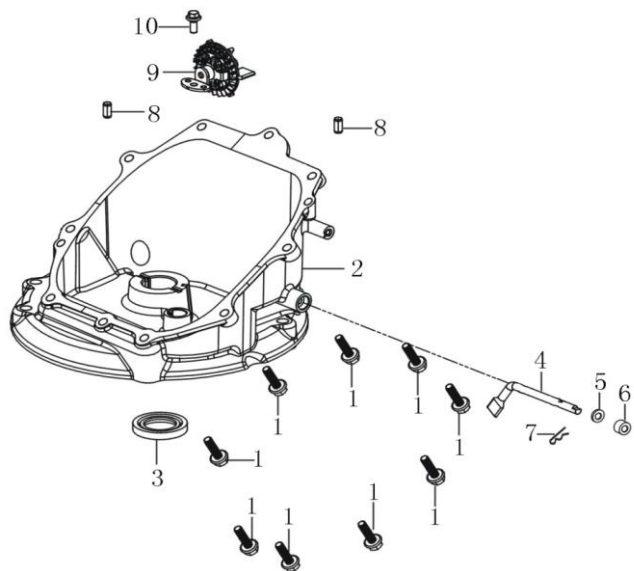

CRANK CASE

No.	ID Zboží	Název
1	380020070-0001	Hexagon shaft shoulder bolt
2	120230118-0001	Cylinder head cover
3	120250045-0001	Gasket for cylinder head cover
4	270960028-0002	Spark plug
5	110810363-0001	Crankcase body
6	380650335-0001	Oil seal
7	380140067-0003	Hexagon bolt with flange
8	110840041-0001	CAP,BREATHER CHAMBER
9	110850030-0001	PACKING, BREATHER CHAMBER
10	140250006-0001	Leaf valve
11	380140039-0003	Hexagon bolt with flange

No.	ID Zboží	Název
12	380850016-0001	Stay stud
13	380850010-0001	Stay stud
14	160200075-0001	Side plate
15	293030023-0001	Engine brake
16	381140582-0001	Tension spring
17	380180210-0001	Stud
18	380140100-0003	Hexagon bolt with flange
19	110690125-0003	Oil rule combination
20	380180147-0001	Stud
21	380822360-0001	Bushing
22	160200082-0001	Side plate

Crankcase cover

No.	ID Zboží	Název
1	380140103-0004	Hexagon bolt with flange
2	110820259-0001	Crankcase cover
3	380650347-0001	Oil seal
4	171630031-0001	Speed regulating arm
5	380450527-0001	Flat washer
6	380650338-0001	Oil seal
7	381350004-0001	Pin clip
8	380600241-0001	Location pin
9	171750039-0001	Components of governor gear
10	380140167-0002	Hexagon bolt with flange

CAMSHAFT

No.	ID Zboží	Název
1	140450060-0001	Valve rocker combination
2	140710013-0002	Plate, push rod guide
3	140670028-0001	Push rod
4	140690021-0001	Lifter, Valve
5	140020174-0001	Camshaft assy
6	140380020-0001	Retainer, valve spring
7	140340039-0001	Inner spring of valve
8	140400016-0001	Valve oil seal
9	500550034-0001	Valve Kit