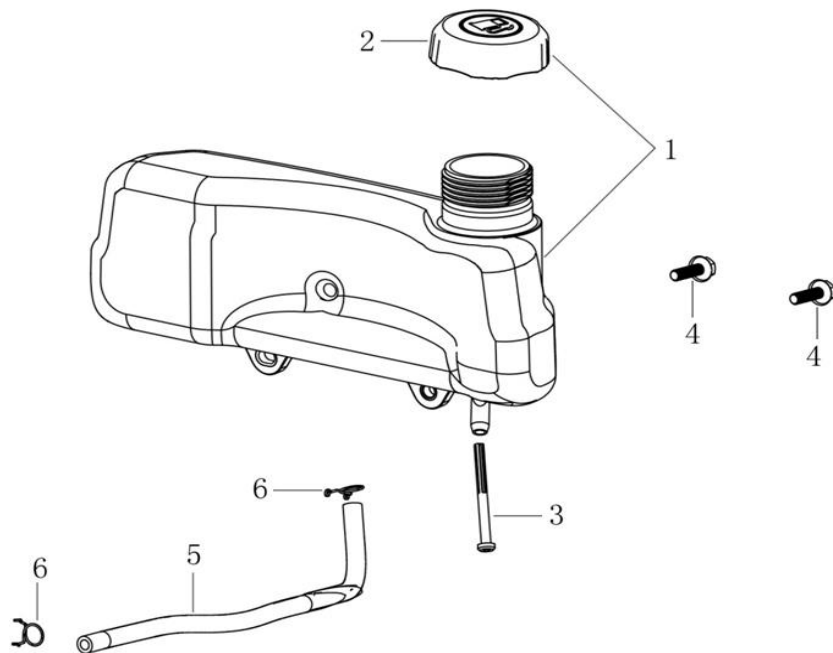

FUEL TANK

No.	ID Zboží	Název
1	170490299-0002	Tank
2	170870156-0001	Tank cover
3	170010017-0001	Fuel filter
4	380140077-0005	Hexagon bolt with flange
5	380750234-0004	Oil tube
6	380950190-0001	Pipe clip