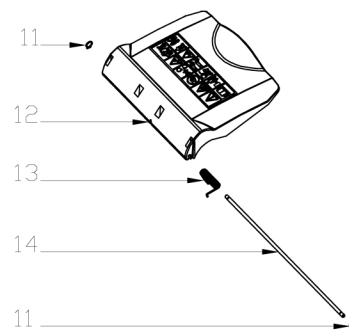

A

VeGA®

GARDEN MACHINES

B

C

D

VeGA 424 SDX 5in1 2019

E