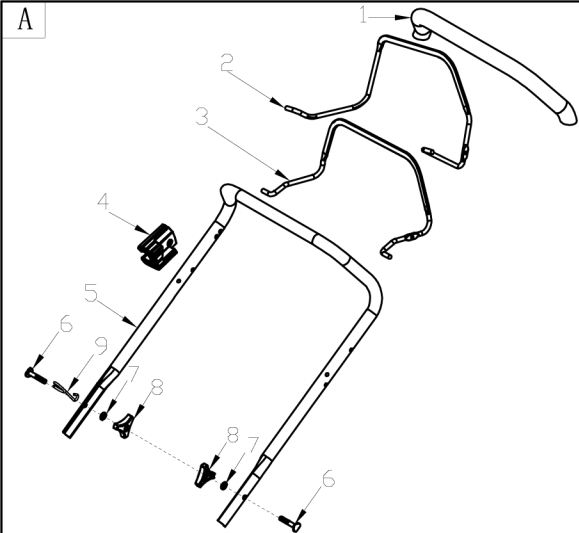

A

VeGA®

GARDEN MACHINES

B

C

D

VeGA 424 SDX 5in1 2019

E