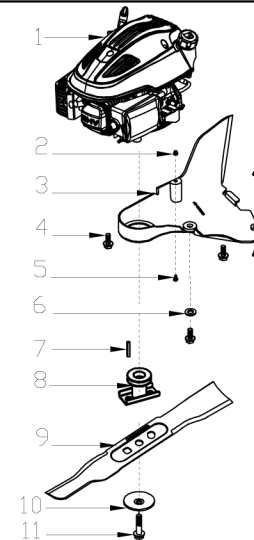

A

VeGA®

GARDEN MACHINES

B

C

D

VeGA 424 SDX 5in1 2019

E