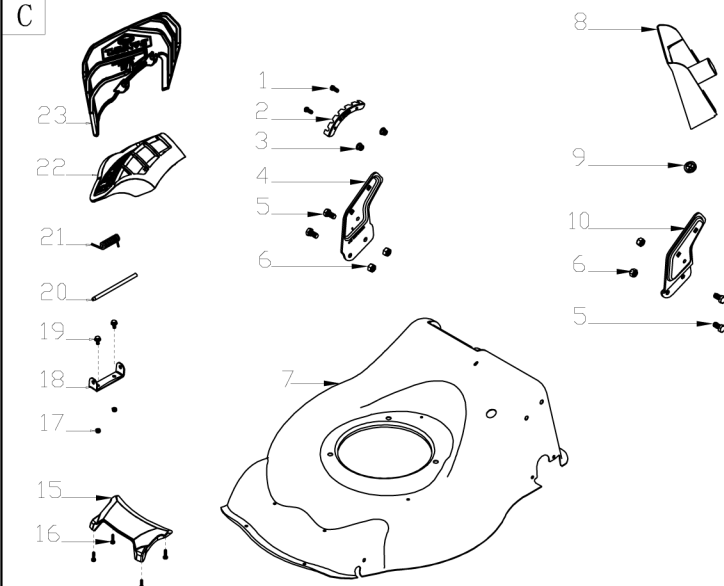

A

VeGA®

GARDEN MACHINES

B

C

D

VeGA 424 SDX 5in1 2019

E