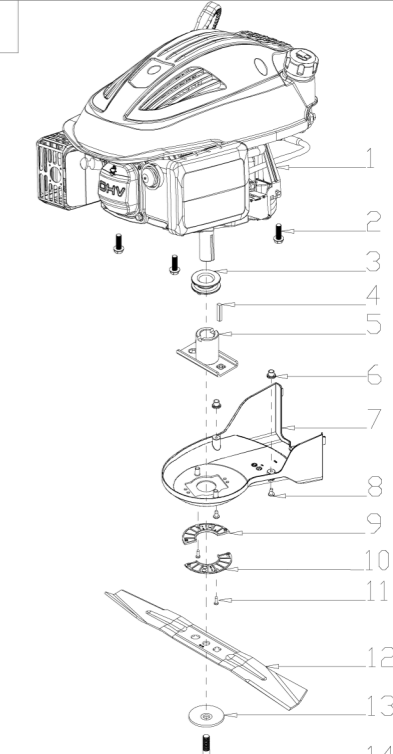

A**B****C****D**

VeGA 545 SXH 6in1 2018

**F**

No.	ID Zboží	Název
A	Part A	
A-1	G33Q0000110	Plastic Decoration
A-2	G3374000001	Clutch Lever
A-3	G3354000004	Brake Lever
A-4	G3XW0000000	Limiting Stopper
A-5	G33Q0000113	Plastic Decoration
A-6	G3320000000	Foam Pipe
A-7	G333F100004	Upper Handle Assy
A-8	G339X300000	Cable Fixing Clamp
A-9	G339XXA0000	Brake Cable
A-10	G339XYB0000	Clutch Cable
A-11	G33B4000004	Lower Handle
A-12	B1088W08050	Bolt
A-13	B5019W00000	Flat Washer
A-14	G33C1100011	Knob
A-15	B2020W00000	Nut
A-16	G33K0000000	Rope Guide
A-17	B2011B00000	Nut
A-18	G33H2000000	Cable Support
A-19	B1087W08032	Bolt
A-20	B2009W00000	Nut
A-21	G33J0000000	Handle Plug

No.	ID Zboží	Název
B	Part B	
B-1	G33F0000000	Upper Cover of Left Panel
B-2	G33P0000000	Bolt
B-3	G33N0000000	Spring
B-4	G33L0000013	Plastic Grip
B-5	G63R0000000	Cable
B-6	B2008W00000	Nut
B-7	G33M0000000	Fixed plate
B-8	B1065W06030	Bolt
B-9	B1047W06040	Bolt
B-10	G33G0000000	Lower Cover of Left Panel
B-11	B3034W00000	Screw
B-12	B3032W00000	Screw
B-13	G33E0000008	Handle Panel
B-14	G33FX0000000	Upper Cover of Right Panel
B-15	G33T0000000	Bush
B-16	G33SS0000000	Cable
B-17	G33GX0000000	Lower Cover of Right Panel

No.	ID Zboží	Název
C	Part C	
C-1	Y3000000013	Engine
C-2	B1077W08025	Bolt
C-3	G34AW000000	Belt Wheel
C-4	BE001W00000	Flat Key
C-5	G3530000000	Blade adapter
C-6	G22K0000000	Screw Cap
C-7	G623N000000	Belt Cover
C-8	B3022W00000	Screw
C-9	G323G000000	Belt Cover Plate
C-10	G323H000000	Belt Cover Plate
C-11	B3034W00000	Screw
C-12	G6510000000	21" Blade
C-13	G3520000000	Blade Washer
C-14	B1001B00032	Blade Bolt