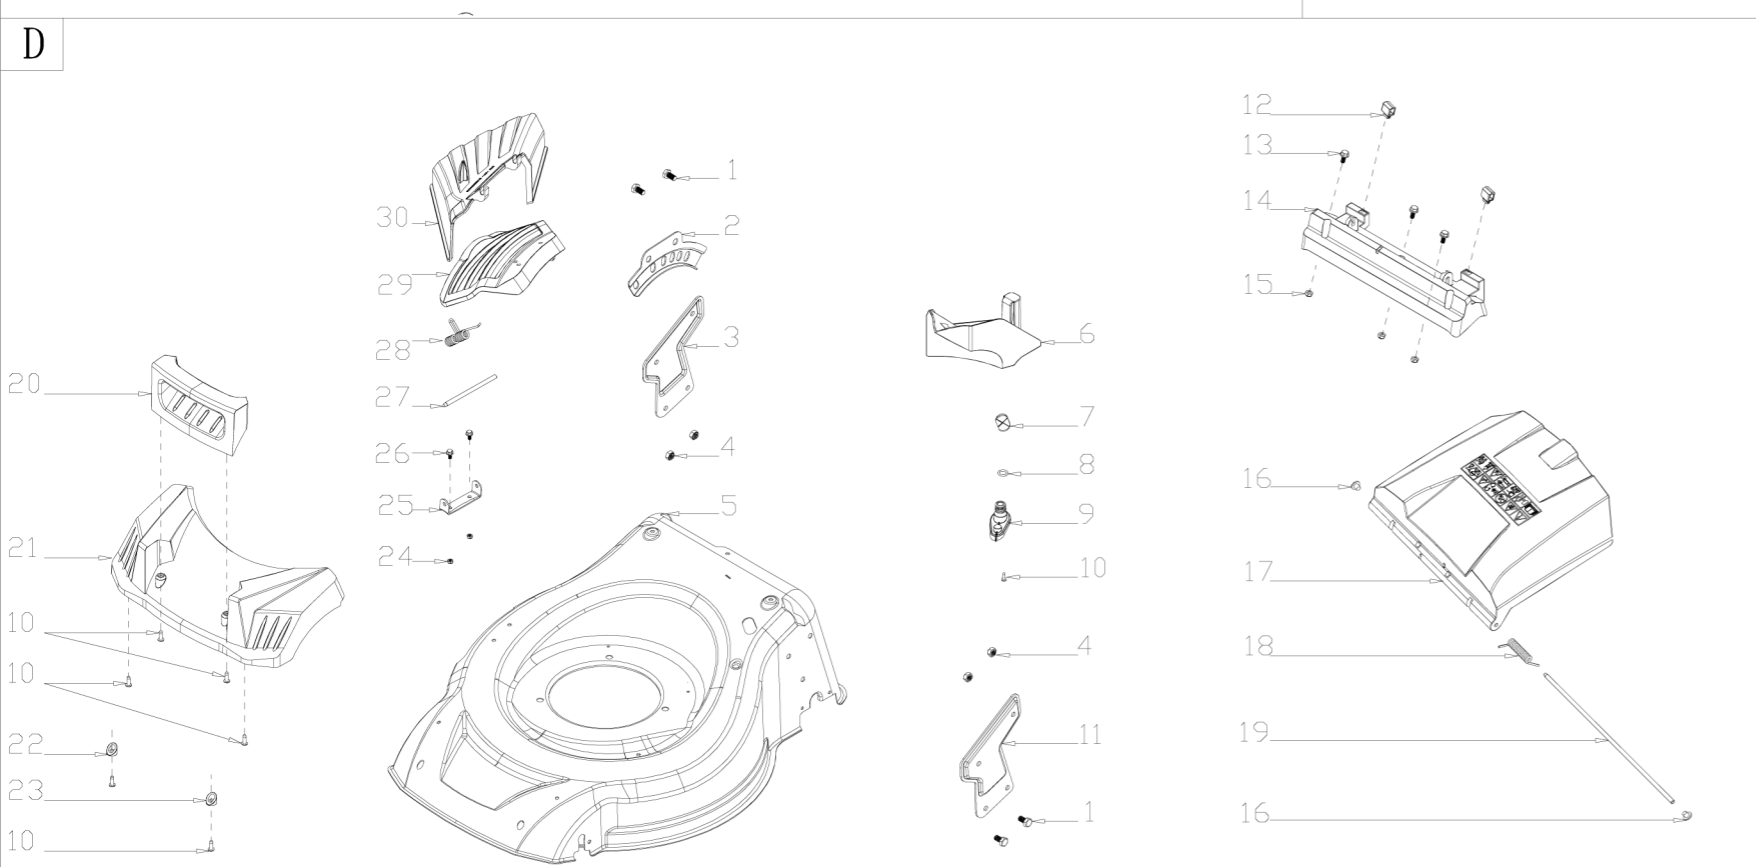

A**B****C****D**

VeGA 545 SXH 6in1 2018

**F**

No.	ID Zboží	Název
A	Part A	
A-1	G33Q0000110	Plastic Decoration
A-2	G3374000001	Clutch Lever
A-3	G3354000004	Brake Lever
A-4	G3XW0000000	Limiting Stopper
A-5	G33Q0000113	Plastic Decoration
A-6	G3320000000	Foam Pipe
A-7	G333F100004	Upper Handle Assy
A-8	G339X300000	Cable Fixing Clamp
A-9	G339XXA0000	Brake Cable
A-10	G339XYB0000	Clutch Cable
A-11	G33B4000004	Lower Handle
A-12	B1088W08050	Bolt
A-13	B5019W00000	Flat Washer
A-14	G33C1100011	Knob
A-15	B2020W00000	Nut
A-16	G33K0000000	Rope Guide
A-17	B2011B00000	Nut
A-18	G33H2000000	Cable Support
A-19	B1087W08032	Bolt
A-20	B2009W00000	Nut
A-21	G33J0000000	Handle Plug

No.	ID Zboží	Název
B	Part B	
B-1	G33F0000000	Upper Cover of Left Panel
B-2	G33P0000000	Bolt
B-3	G33N0000000	Spring
B-4	G33L0000013	Plastic Grip
B-5	G63R0000000	Cable
B-6	B2008W00000	Nut
B-7	G33M0000000	Fixed plate
B-8	B1065W06030	Bolt
B-9	B1047W06040	Bolt
B-10	G33G0000000	Lower Cover of Left Panel
B-11	B3034W00000	Screw
B-12	B3032W00000	Screw
B-13	G33E0000008	Handle Panel
B-14	G33FX0000000	Upper Cover of Right Panel
B-15	G33T0000000	Bush
B-16	G33SS0000000	Cable
B-17	G33GX0000000	Lower Cover of Right Panel

No.	ID Zboží	Název
C	Part C	
C-1	Y3000000013	Engine
C-2	B1077W08025	Bolt
C-3	G34AW000000	Belt Wheel
C-4	BE001W00000	Flat Key
C-5	G3530000000	Blade adapter
C-6	G22K0000000	Screw Cap
C-7	G623N000000	Belt Cover
C-8	B3022W00000	Screw
C-9	G323G000000	Belt Cover Plate
C-10	G323H000000	Belt Cover Plate
C-11	B3034W00000	Screw
C-12	G6510000000	21" Blade
C-13	G3520000000	Blade Washer
C-14	B1001B00032	Blade Bolt