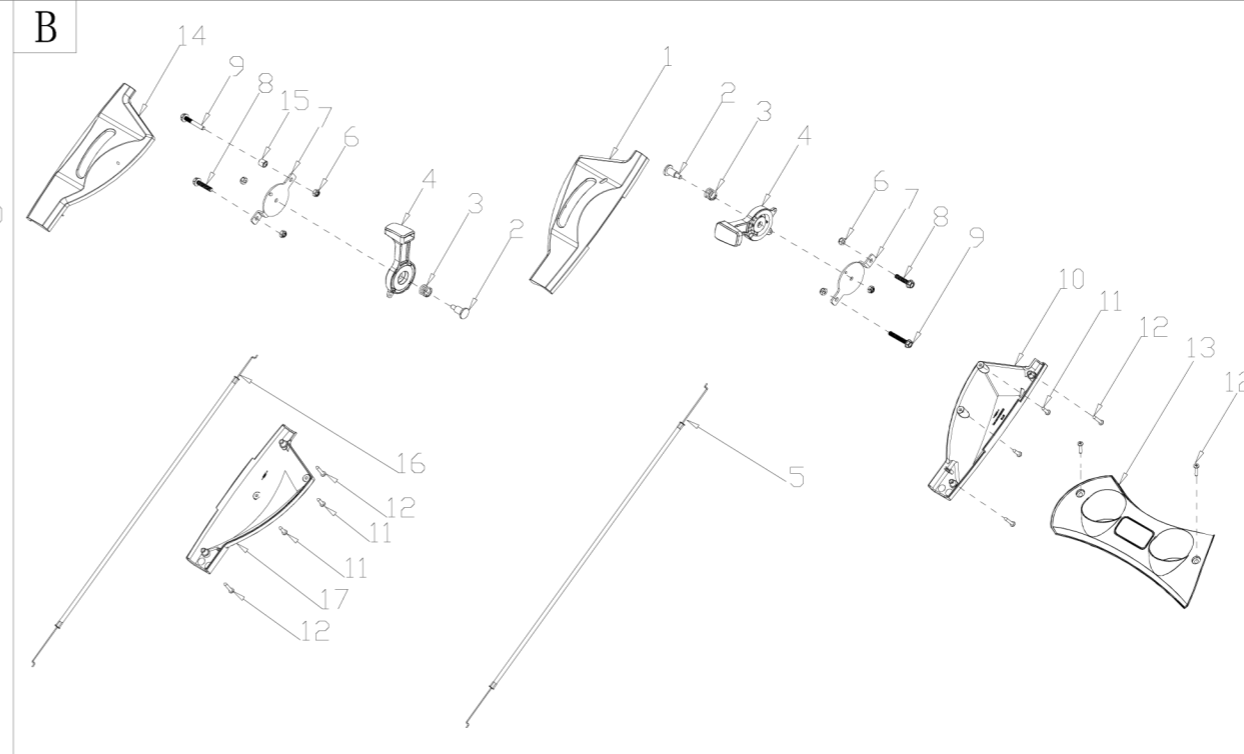

A**B****C****D**

VeGA 545 SXH 6in1 2018

**F**

No.	ID Zboží	Název
A	Part A	
A-1	G33Q0000110	Plastic Decoration
A-2	G3374000001	Clutch Lever
A-3	G3354000004	Brake Lever
A-4	G3XW0000000	Limiting Stopper
A-5	G33Q0000113	Plastic Decoration
A-6	G3320000000	Foam Pipe
A-7	G333F100004	Upper Handle Assy
A-8	G339X300000	Cable Fixing Clamp
A-9	G339XXA0000	Brake Cable
A-10	G339XYB0000	Clutch Cable
A-11	G33B4000004	Lower Handle
A-12	B1088W08050	Bolt
A-13	B5019W00000	Flat Washer
A-14	G33C1100011	Knob
A-15	B2020W00000	Nut
A-16	G33K0000000	Rope Guide
A-17	B2011B00000	Nut
A-18	G33H2000000	Cable Support
A-19	B1087W08032	Bolt
A-20	B2009W00000	Nut
A-21	G33J0000000	Handle Plug

No.	ID Zboží	Název
B	Part B	
B-1	G33F0000000	Upper Cover of Left Panel
B-2	G33P0000000	Bolt
B-3	G33N0000000	Spring
B-4	G33L0000013	Plastic Grip
B-5	G63R0000000	Cable
B-6	B2008W00000	Nut
B-7	G33M0000000	Fixed plate
B-8	B1065W06030	Bolt
B-9	B1047W06040	Bolt
B-10	G33G0000000	Lower Cover of Left Panel
B-11	B3034W00000	Screw
B-12	B3032W00000	Screw
B-13	G33E0000008	Handle Panel
B-14	G33FX0000000	Upper Cover of Right Panel
B-15	G33T0000000	Bush
B-16	G33SS0000000	Cable
B-17	G33GX0000000	Lower Cover of Right Panel

No.	ID Zboží	Název
C	Part C	
C-1	Y3000000013	Engine
C-2	B1077W08025	Bolt
C-3	G34AW000000	Belt Wheel
C-4	BE001W00000	Flat Key
C-5	G3530000000	Blade adapter
C-6	G22K0000000	Screw Cap
C-7	G623N000000	Belt Cover
C-8	B3022W00000	Screw
C-9	G323G000000	Belt Cover Plate
C-10	G323H000000	Belt Cover Plate
C-11	B3034W00000	Screw
C-12	G6510000000	21" Blade
C-13	G3520000000	Blade Washer
C-14	B1001B00032	Blade Bolt