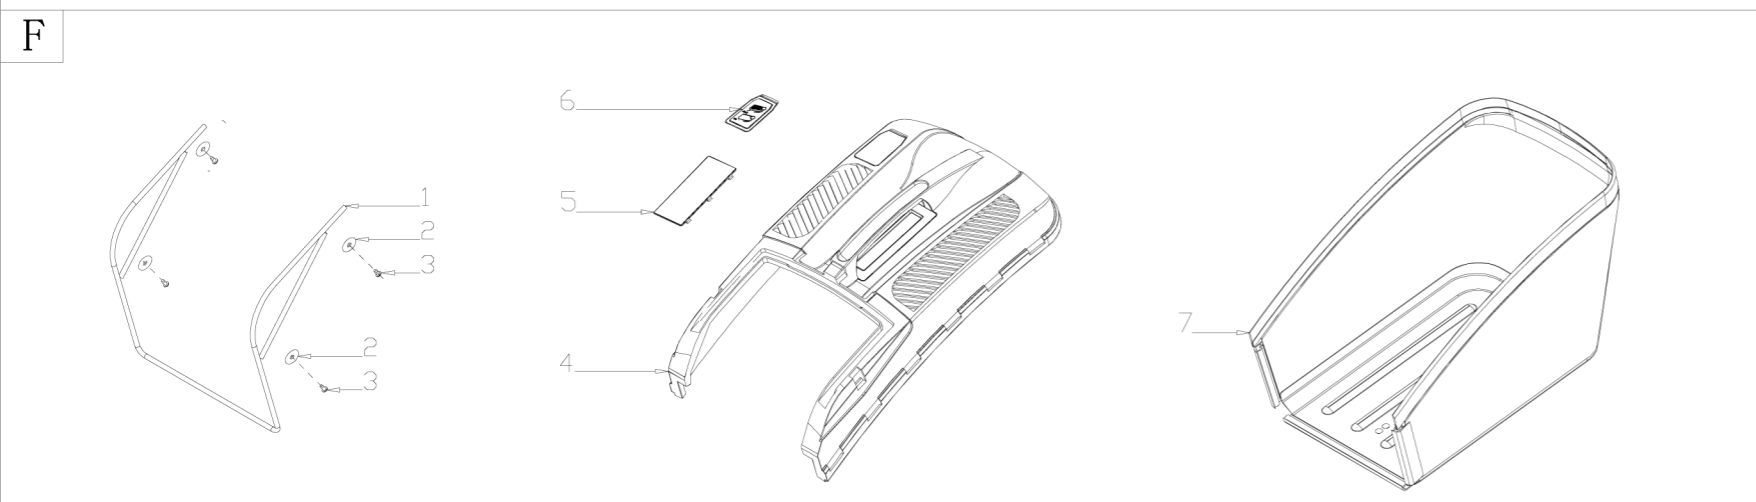

A**B****C****D**

VeGA 545 SXH 6in1 2018

**F**

No.	ID Zboží	Název
A	Part A	
A-1	G33Q0000110	Plastic Decoration
A-2	G3374000001	Clutch Lever
A-3	G3354000004	Brake Lever
A-4	G3XW0000000	Limiting Stopper
A-5	G33Q0000113	Plastic Decoration
A-6	G3320000000	Foam Pipe
A-7	G333F100004	Upper Handle Assy
A-8	G339X300000	Cable Fixing Clamp
A-9	G339XXA0000	Brake Cable
A-10	G339XYB0000	Clutch Cable
A-11	G33B4000004	Lower Handle
A-12	B1088W08050	Bolt
A-13	B5019W00000	Flat Washer
A-14	G33C1100011	Knob
A-15	B2020W00000	Nut
A-16	G33K0000000	Rope Guide
A-17	B2011B00000	Nut
A-18	G33H2000000	Cable Support
A-19	B1087W08032	Bolt
A-20	B2009W00000	Nut
A-21	G33J0000000	Handle Plug

No.	ID Zboží	Název
B	Part B	
B-1	G33F0000000	Upper Cover of Left Panel
B-2	G33P0000000	Bolt
B-3	G33N0000000	Spring
B-4	G33L0000013	Plastic Grip
B-5	G63R0000000	Cable
B-6	B2008W00000	Nut
B-7	G33M0000000	Fixed plate
B-8	B1065W06030	Bolt
B-9	B1047W06040	Bolt
B-10	G33G0000000	Lower Cover of Left Panel
B-11	B3034W00000	Screw
B-12	B3032W00000	Screw
B-13	G33E0000008	Handle Panel
B-14	G33FX0000000	Upper Cover of Right Panel
B-15	G33T0000000	Bush
B-16	G33SS0000000	Cable
B-17	G33GX0000000	Lower Cover of Right Panel

No.	ID Zboží	Název
C	Part C	
C-1	Y3000000013	Engine
C-2	B1077W08025	Bolt
C-3	G34AW000000	Belt Wheel
C-4	BE001W00000	Flat Key
C-5	G3530000000	Blade adapter
C-6	G22K0000000	Screw Cap
C-7	G623N000000	Belt Cover
C-8	B3022W00000	Screw
C-9	G323G000000	Belt Cover Plate
C-10	G323H000000	Belt Cover Plate
C-11	B3034W00000	Screw
C-12	G6510000000	21" Blade
C-13	G3520000000	Blade Washer
C-14	B1001B00032	Blade Bolt