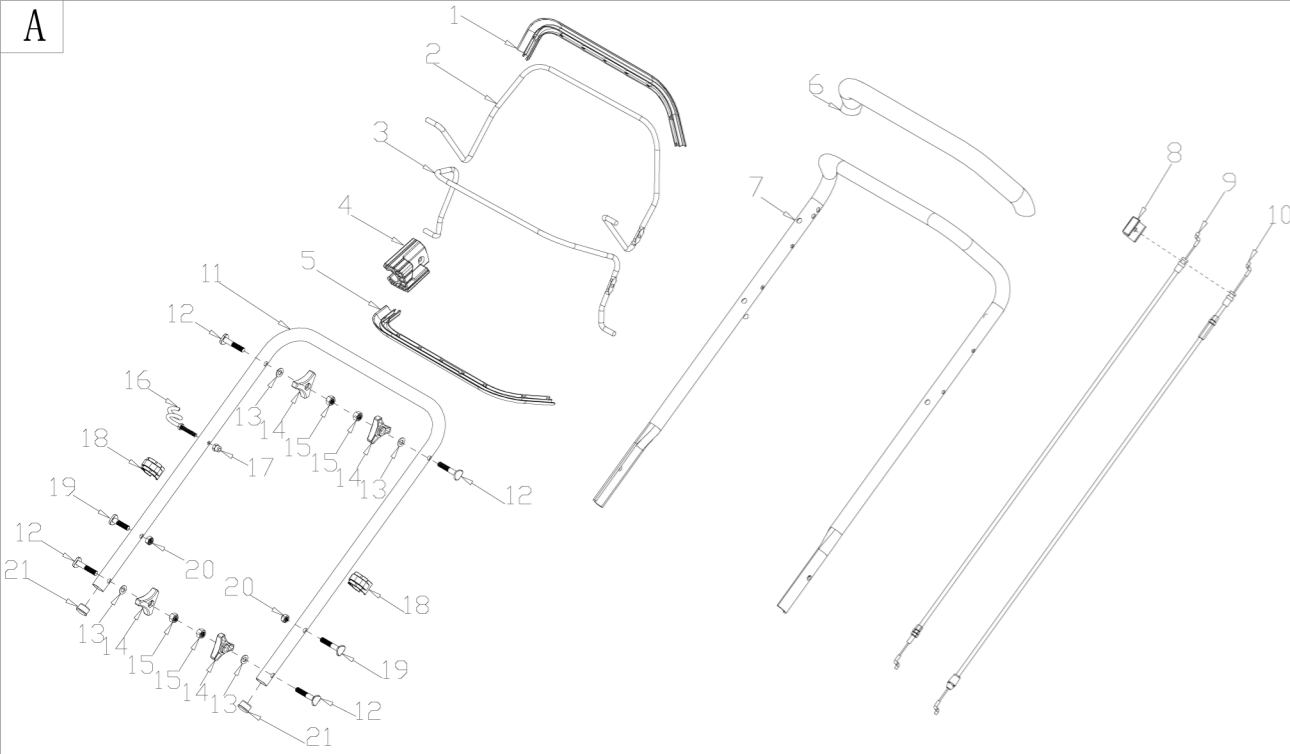

A**B****C****D**

VeGA 545 SXH 6in1 2018

**F**

No.	ID Zboží	Název
A	Part A	
A-1	G33Q0000110	Plastic Decoration
A-2	G3374000001	Clutch Lever
A-3	G3354000004	Brake Lever
A-4	G3XW0000000	Limiting Stopper
A-5	G33Q0000113	Plastic Decoration
A-6	G3320000000	Foam Pipe
A-7	G333F100004	Upper Handle Assy
A-8	G339X300000	Cable Fixing Clamp
A-9	G339XXA0000	Brake Cable
A-10	G339XYB0000	Clutch Cable
A-11	G33B4000004	Lower Handle
A-12	B1088W08050	Bolt
A-13	B5019W00000	Flat Washer
A-14	G33C1100011	Knob
A-15	B2020W00000	Nut
A-16	G33K0000000	Rope Guide
A-17	B2011B00000	Nut
A-18	G33H2000000	Cable Support
A-19	B1087W08032	Bolt
A-20	B2009W00000	Nut
A-21	G33J0000000	Handle Plug

No.	ID Zboží	Název
B	Part B	
B-1	G33F0000000	Upper Cover of Left Panel
B-2	G33P0000000	Bolt
B-3	G33N0000000	Spring
B-4	G33L0000013	Plastic Grip
B-5	G63R0000000	Cable
B-6	B2008W00000	Nut
B-7	G33M0000000	Fixed plate
B-8	B1065W06030	Bolt
B-9	B1047W06040	Bolt
B-10	G33G0000000	Lower Cover of Left Panel
B-11	B3034W00000	Screw
B-12	B3032W00000	Screw
B-13	G33E0000008	Handle Panel
B-14	G33FX0000000	Upper Cover of Right Panel
B-15	G33T0000000	Bush
B-16	G33SS0000000	Cable
B-17	G33GX0000000	Lower Cover of Right Panel

No.	ID Zboží	Název
C	Part C	
C-1	Y3000000013	Engine
C-2	B1077W08025	Bolt
C-3	G34AW000000	Belt Wheel
C-4	BE001W00000	Flat Key
C-5	G3530000000	Blade adapter
C-6	G22K0000000	Screw Cap
C-7	G623N000000	Belt Cover
C-8	B3022W00000	Screw
C-9	G323G000000	Belt Cover Plate
C-10	G323H000000	Belt Cover Plate
C-11	B3034W00000	Screw
C-12	G6510000000	21" Blade
C-13	G3520000000	Blade Washer
C-14	B1001B00032	Blade Bolt