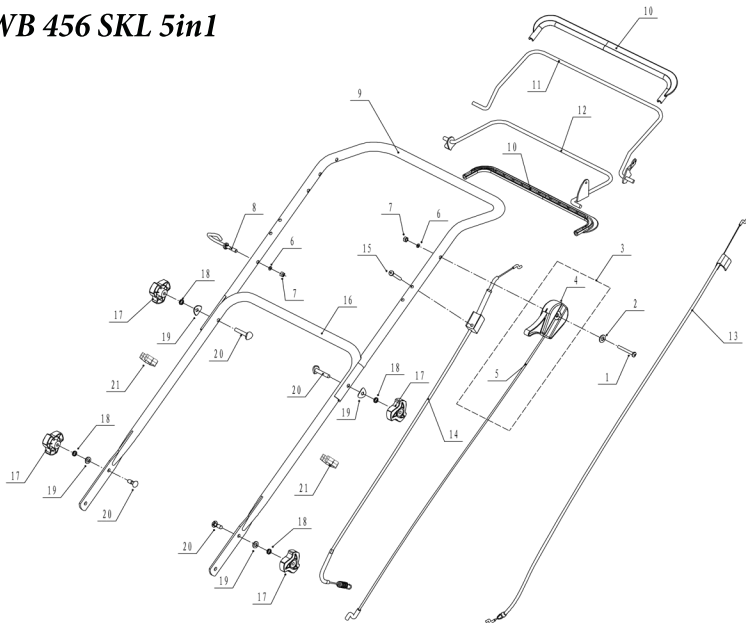

WB 456 SKL 5in1

No.	ID Zboží	Název
1	4560206040	wheel cover
2	0101008015	bolt
3	0401008000	spring washer
4	0301006000	flat washer
5	4560206010	wheel
6	5310213010	bearing
7		
8	5310211010/04	equalizing spring
9	5310210010/02	wheel axis spacer
10	5310209010	ball bearing
11	4560201010/01	front axle welding
12	0102006012	hex flange bolt
13	0202006000	lock nut

WB 456 SKL 5in1

No.	ID Zboží	Název
1	0104006055	cross slot bolt
2	0302006000	big flat washer
3		throttle cable assembly
4	5320508010	accelerograph cable box
5	4810507030	throttle cable sheath
6	0301006000	flat washer
7	0202006000	lock nut
8	4510511010/01	star roop hook
9	5020501010/22	upper handle
10	5020505010/80	plastic part on handle
11	5020503020/22	brake handle
12	5020506030/22	clutch handle
13	5320506070/T	brake cable assembly
14	4560506010	clutch cable assembly
15	0104006030	cross slot bolt
16	4320502010/22	lower handle
17	4820541010/80	plastic twist grip
18	0401008000	spring washer
19	4510510010/01	arc washer
20	5310510010/01	connecting bolt
21	WTY0000	line check