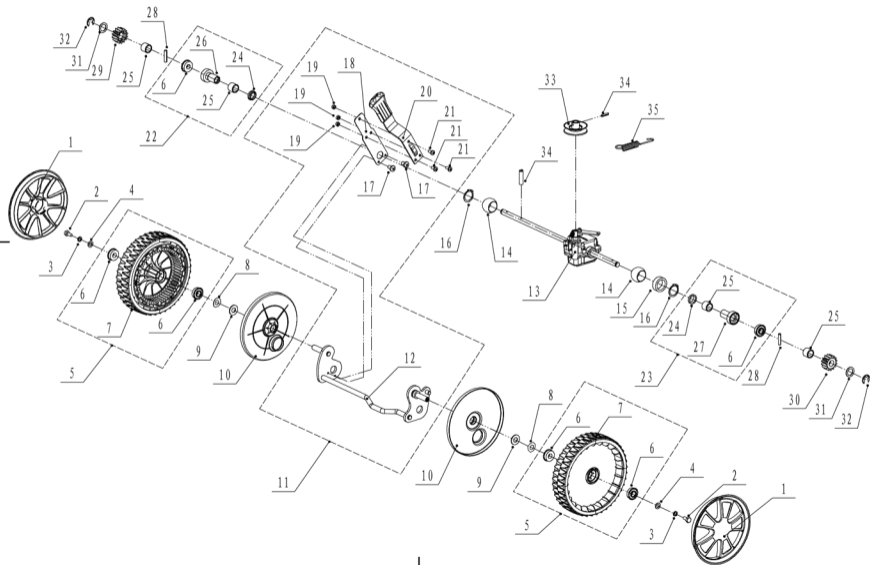

WB 456 SKL 5in1

No.	ID Zboží	Název
1	4560307010	wheel hub cover
2	0101008015	bolt
3	0401008000	spring washer
4	0301006000	flat washer
5	4560306010	hollow driving wheel assembly
6	5310213010	bearing
7		wheel
8	5310211010/04	equalizing spring
9	5310210010/02	wheel axis spacer
10	5340310010	anti-dust cover
11	Y044561	rear axle
12	4560301010/01	rear shaft weldment
13	Y054560	gearbox assembly
14	5320328010	nylon surface bearing
15	5320329010/02	rear axle partition
16	1001020000	check ring for shaft
17	0104005008	cross slot bolt
18	5360311010/22	spring of adjustment lever
19	0202006000	lock nut
20	5360310010/80	adjustment lever
21	0104006014	cross slot screw
22	Y065321	left bearing sheath assembly
23	Y065320	right bearing sheath assembly
24	5320327010	dustproof ring
25	5320326010	bearing
26	5320325020/02	right bearing sheath
27	5320324020/02	left bearing sheath
28	5320322010	slide pin
29	5320321010	right pinion
30	5320320010	left pinion
31	5020311010/04	friction mat
32	1301009000	check ring
33	5020308020	gearbox trip wheel
34	0701005020	spring pin
35	4820317010	gearbox draw staff