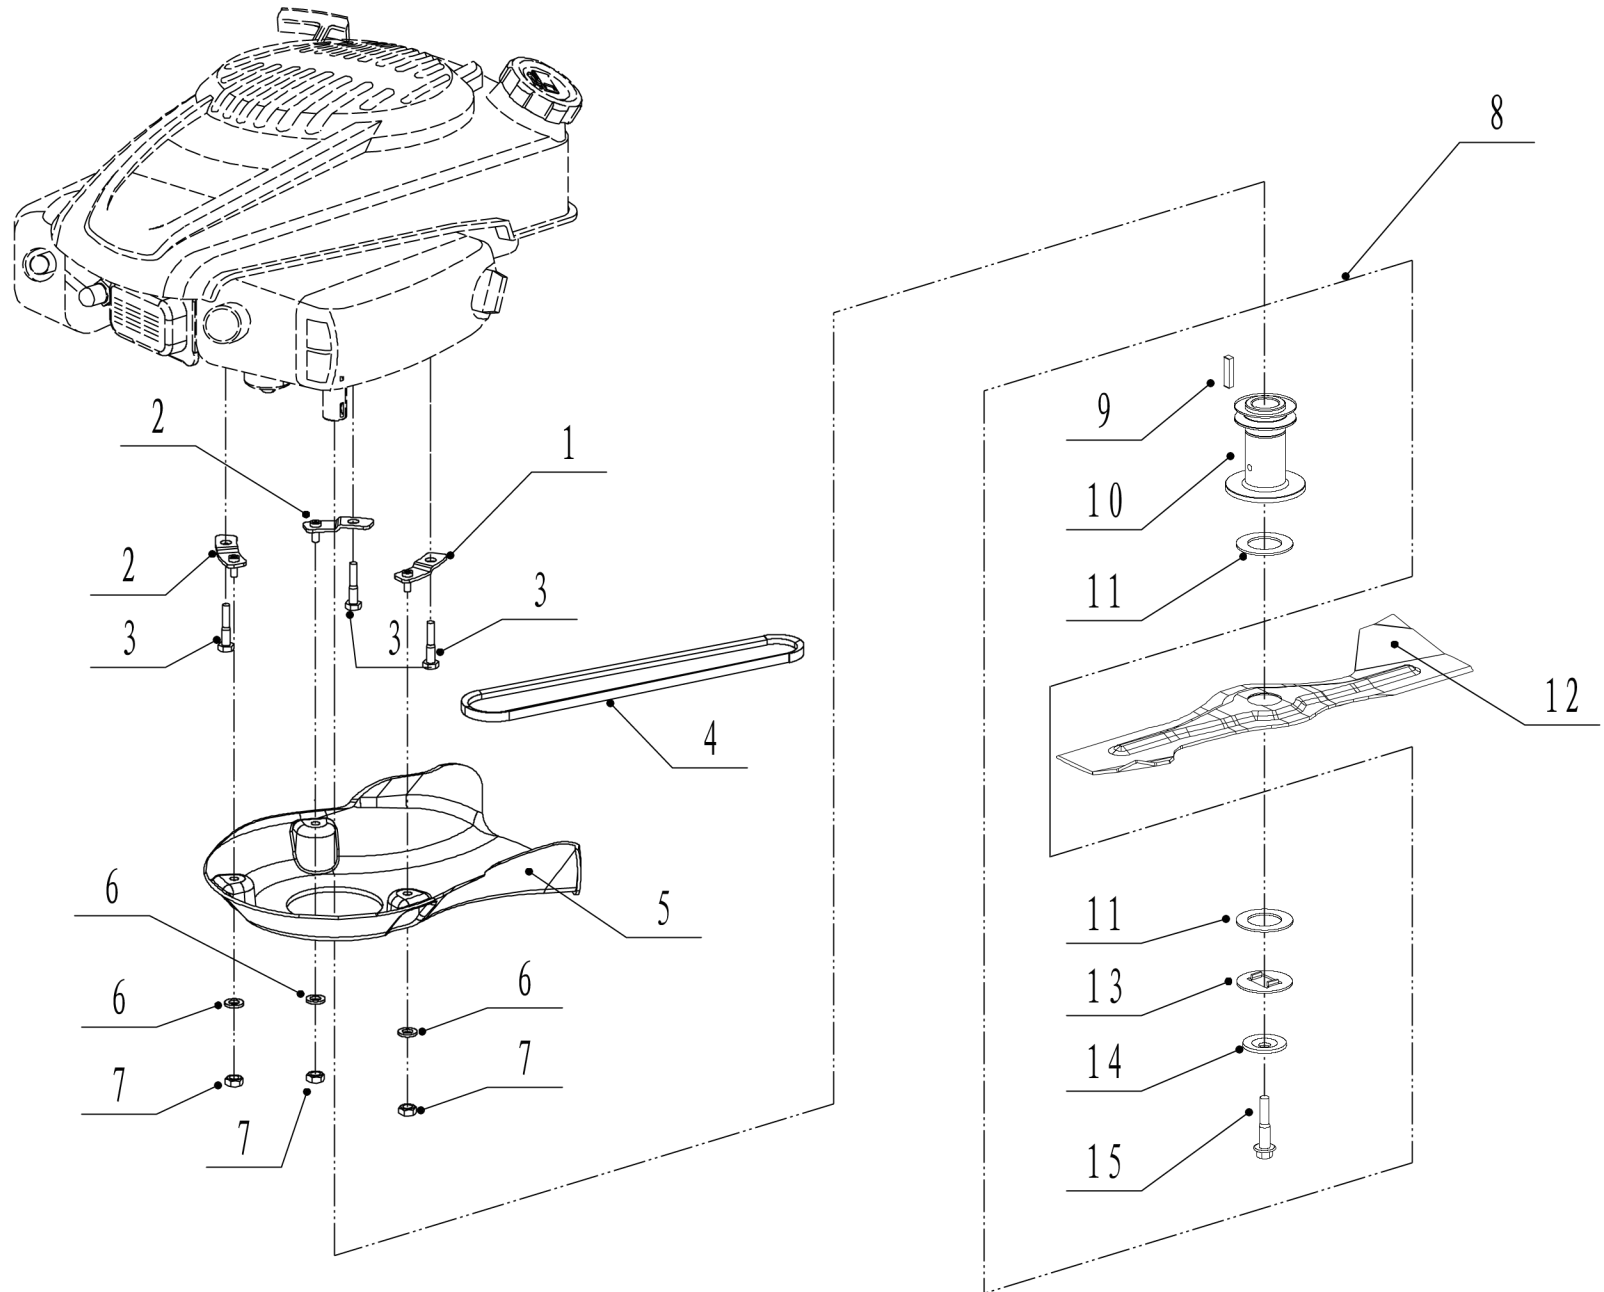

WB 456 SKL 5in1

No.	Název
1	engine
2	deck assembly
3	blade component
4	front axle
5	rear axle
6	handlebar
7	grasscatcher

WB 456 SKL 5in1

No.	ID Zboží	Název
1	4560101000/20	chassis
2	0102008016	hex flange bolt
3	4560112010/22	right bracket
4	4560111010/22	left bracket
5	0202008000	lock nut
6	0104006016	cross slot screw
7	4560110010/01	graduator
8	0202006000	lock nut
9	4560108010	side discharge deflector
10	4560107010	cover
11	5020119010	side discharge cover spring
12	5020120010/02	side discharge cover pivot
13	0107006014	square neck bolt
14	5020118010/02	side discharge cover bracket
15	4560103010	front mask
16	0106004013	cross slot ST screw
17	0204006000	lock nut
18	5320114020/01	upper bearing bracket
19	0102006012	hex flange bolt
20	4320119010	rear deflector
21	4560113010/02	rear pivot
22	4560104010	mulching plug
23	5360122010	rubber ring
24	4560106010/02	rear cover pivot
25	5360118010	rear cover spring
26	4560105010	cover
27	0301010000	flat washer
28	WB2100020102/01	bolt
29	4560109010/20	draw staff
30	5320333010	draw staff block reed

WB 456 SKL 5in1

No.	ID Zboží	Název
1	5360111010/02	engine washer 1
2	5360112010/02	engine washer 2
3	5320115010	ST screw
4	5320120012	V belt
5	4560102010	belt shield
6	0302006000	big flat washer
7	0202006000	lock nut
8		adapter sets
9	1101005030A	key
10	5020404050/02	adapter
11	5310402010	friction washer
12	4510403010A/22	blade
13	5310404010/02	lock ring
14	5310406010/04	spring washer
15	5320405020	central bolt
16		

WB 456 SKL 5in1

No.	ID Zboží	Název
1	4560206040	wheel cover
2	0101008015	bolt
3	0401008000	spring washer
4	0301006000	flat washer
5	4560206010	wheel
6	5310213010	bearing
7		
8	5310211010/04	equalizing spring
9	5310210010/02	wheel axis spacer
10	5310209010	ball bearing
11	4560201010/01	front axle welding
12	0102006012	hex flange bolt
13	0202006000	lock nut