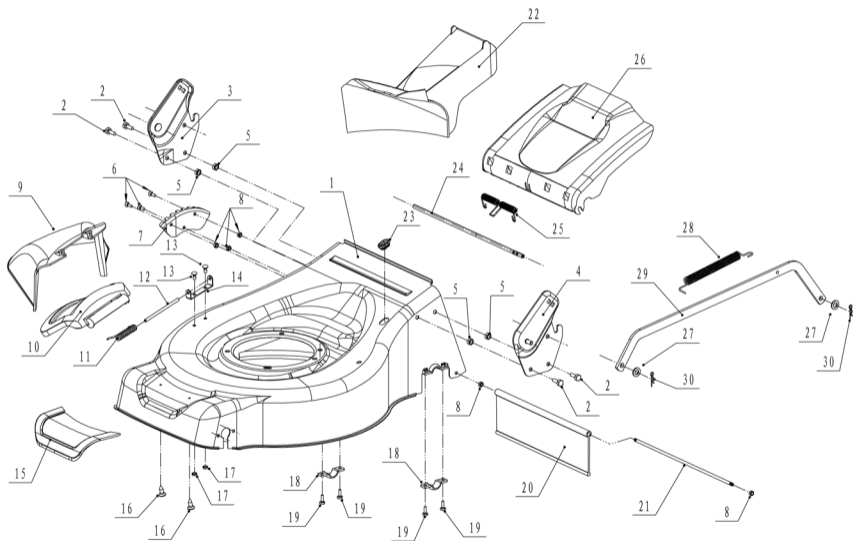

WB 456 SKL 5in1

No.	Název
1	engine
2	deck assembly
3	blade component
4	front axle
5	rear axle
6	handlebar
7	grasscatcher

WB 456 SKL 5in1

No.	ID Zboží	Název
1	4560101000/20	chassis
2	0102008016	hex flange bolt
3	4560112010/22	right bracket
4	4560111010/22	left bracket
5	0202008000	lock nut
6	0104006016	cross slot screw
7	4560110010/01	graduator
8	0202006000	lock nut
9	4560108010	side discharge deflector
10	4560107010	cover
11	5020119010	side discharge cover spring
12	5020120010/02	side discharge cover pivot
13	0107006014	square neck bolt
14	5020118010/02	side discharge cover bracket
15	4560103010	front mask
16	0106004013	cross slot ST screw
17	0204006000	lock nut
18	5320114020/01	upper bearing bracket
19	0102006012	hex flange bolt
20	4320119010	rear deflector
21	4560113010/02	rear pivot
22	4560104010	mulching plug
23	5360122010	rubber ring
24	4560106010/02	rear cover pivot
25	5360118010	rear cover spring
26	4560105010	cover
27	0301010000	flat washer
28	WB2100020102/01	bolt
29	4560109010/20	draw staff
30	5320333010	draw staff block reed

WB 456 SKL 5in1

No.	ID Zboží	Název
1	5360111010/02	engine washer 1
2	5360112010/02	engine washer 2
3	5320115010	ST screw
4	5320120012	V belt
5	4560102010	belt shield
6	0302006000	big flat washer
7	0202006000	lock nut
8		adapter sets
9	1101005030A	key
10	5020404050/02	adapter
11	5310402010	friction washer
12	4510403010A/22	blade
13	5310404010/02	lock ring
14	5310406010/04	spring washer
15	5320405020	central bolt
16		

WB 456 SKL 5in1

No.	ID Zboží	Název
1	4560206040	wheel cover
2	0101008015	bolt
3	0401008000	spring washer
4	0301006000	flat washer
5	4560206010	wheel
6	5310213010	bearing
7		
8	5310211010/04	equalizing spring
9	5310210010/02	wheel axis spacer
10	5310209010	ball bearing
11	4560201010/01	front axle welding
12	0102006012	hex flange bolt
13	0202006000	lock nut