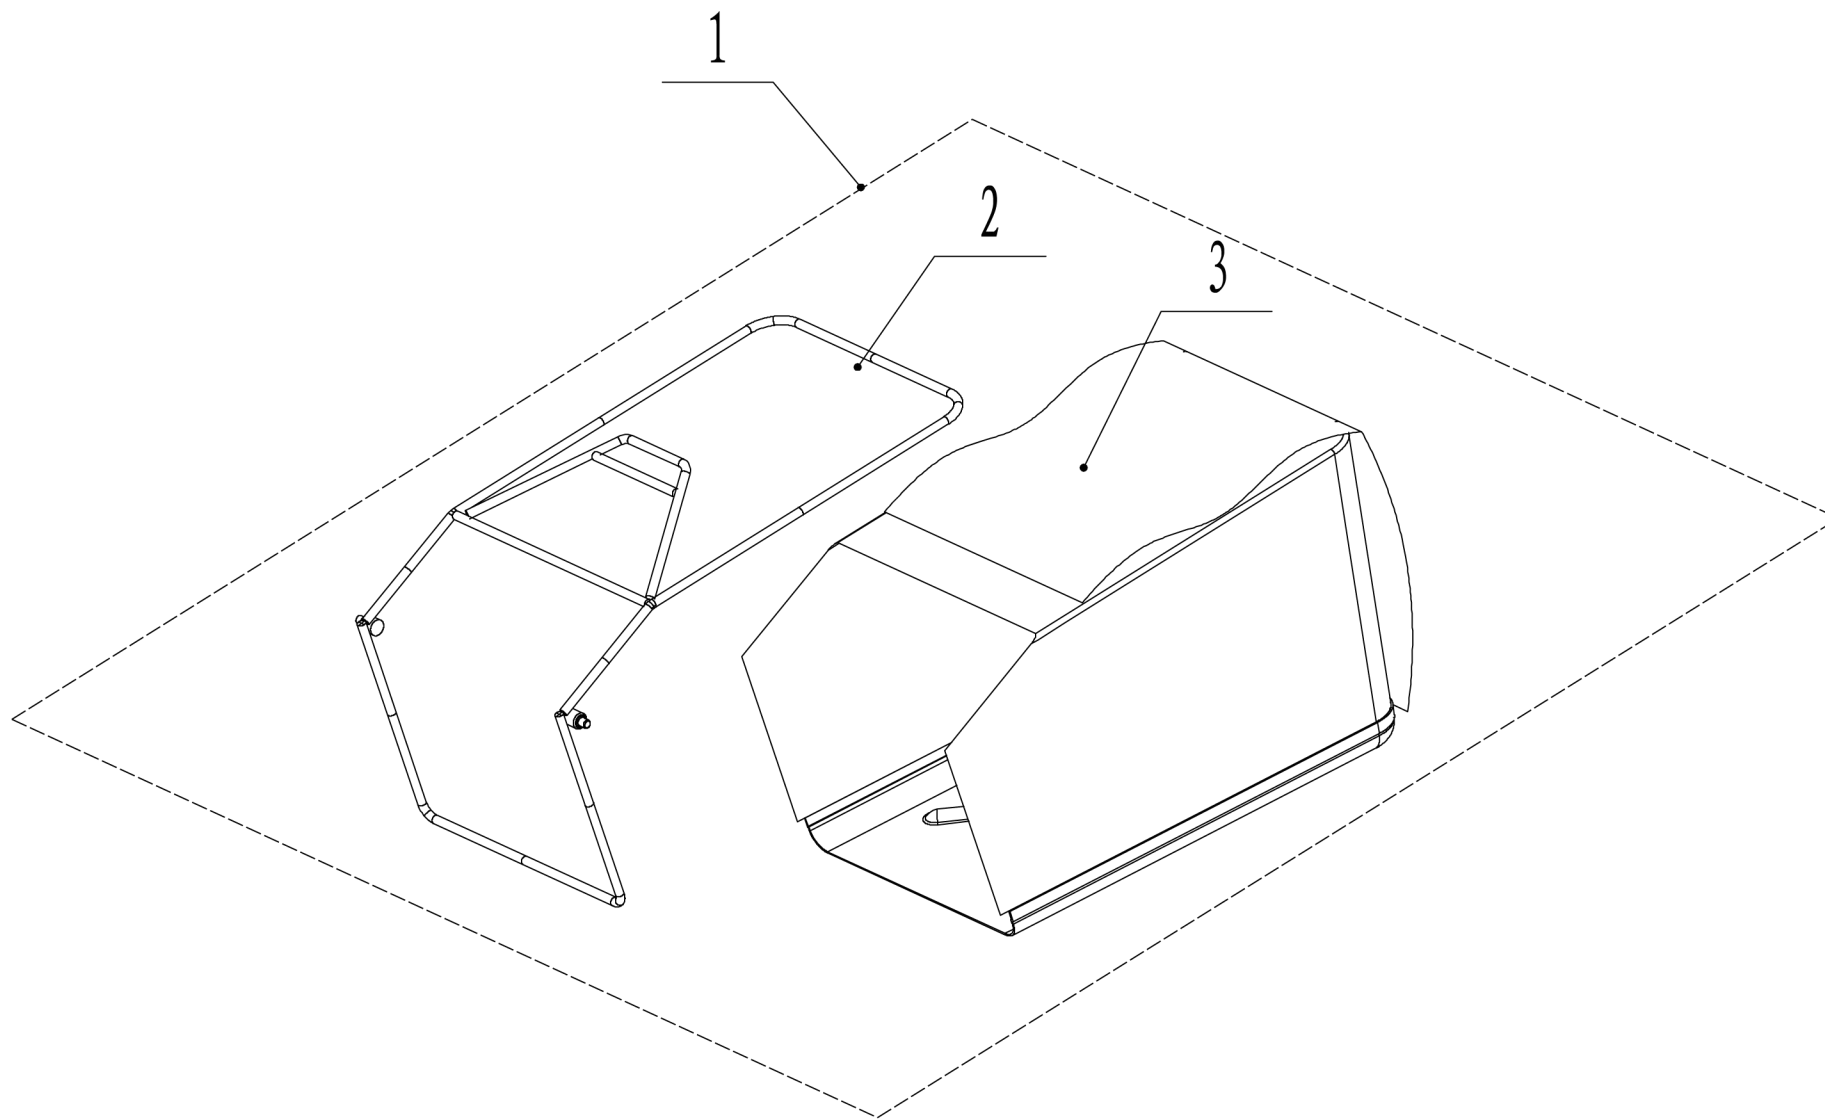

WB 456 SKL 5in1

No.	ID Zboží	Název
1	4560601010	grass catcher assembly
2	4560602010/22	grass catcher frame
3	4560603010/81	grass bag