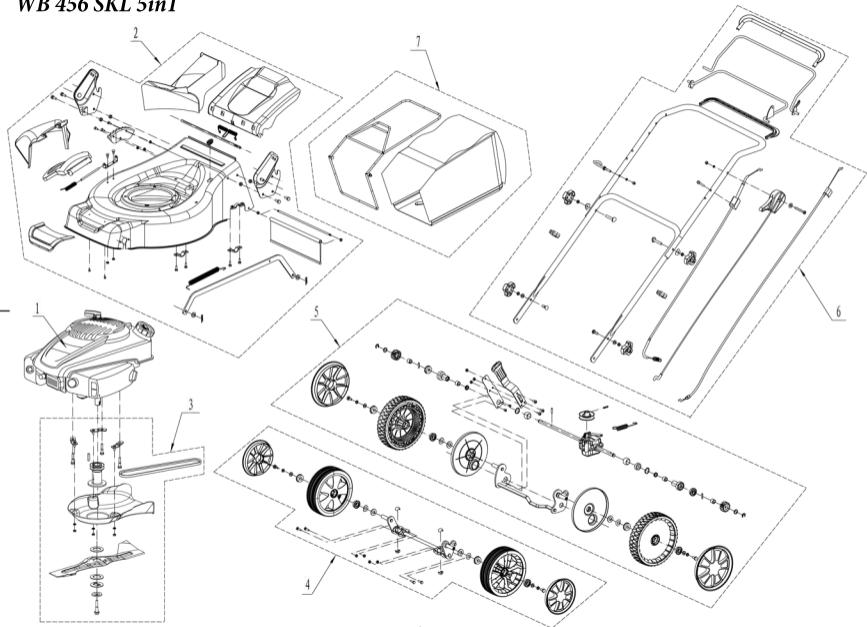

WB 456 SKL 5in1

No.	Název
1	engine
2	deck assembly
3	blade component
4	front axle
5	rear axle
6	handlebar
7	grasscatcher

WB 456 SKL 5in1

No.	ID Zboží	Název
1	4560101000/20	chassis
2	0102008016	hex flange bolt
3	4560112010/22	right bracket
4	4560111010/22	left bracket
5	0202008000	lock nut
6	0104006016	cross slot screw
7	4560110010/01	graduator
8	0202006000	lock nut
9	4560108010	side discharge deflector
10	4560107010	cover
11	5020119010	side discharge cover spring
12	5020120010/02	side discharge cover pivot
13	0107006014	square neck bolt
14	5020118010/02	side discharge cover bracket
15	4560103010	front mask
16	0106004013	cross slot ST screw
17	0204006000	lock nut
18	5320114020/01	upper bearing bracket
19	0102006012	hex flange bolt
20	4320119010	rear deflector
21	4560113010/02	rear pivot
22	4560104010	mulching plug
23	5360122010	rubber ring
24	4560106010/02	rear cover pivot
25	5360118010	rear cover spring
26	4560105010	cover
27	0301010000	flat washer
28	WB2100020102/01	bolt
29	4560109010/20	draw staff
30	5320333010	draw staff block reed

WB 456 SKL 5in1

No.	ID Zboží	Název
1	5360111010/02	engine washer 1
2	5360112010/02	engine washer 2
3	5320115010	ST screw
4	5320120012	V belt
5	4560102010	belt shield
6	0302006000	big flat washer
7	0202006000	lock nut
8		adapter sets
9	1101005030A	key
10	5020404050/02	adapter
11	5310402010	friction washer
12	4510403010A/22	blade
13	5310404010/02	lock ring
14	5310406010/04	spring washer
15	5320405020	central bolt
16		

WB 456 SKL 5in1

No.	ID Zboží	Název
1	4560206040	wheel cover
2	0101008015	bolt
3	0401008000	spring washer
4	0301006000	flat washer
5	4560206010	wheel
6	5310213010	bearing
7		
8	5310211010/04	equalizing spring
9	5310210010/02	wheel axis spacer
10	5310209010	ball bearing
11	4560201010/01	front axle welding
12	0102006012	hex flange bolt
13	0202006000	lock nut