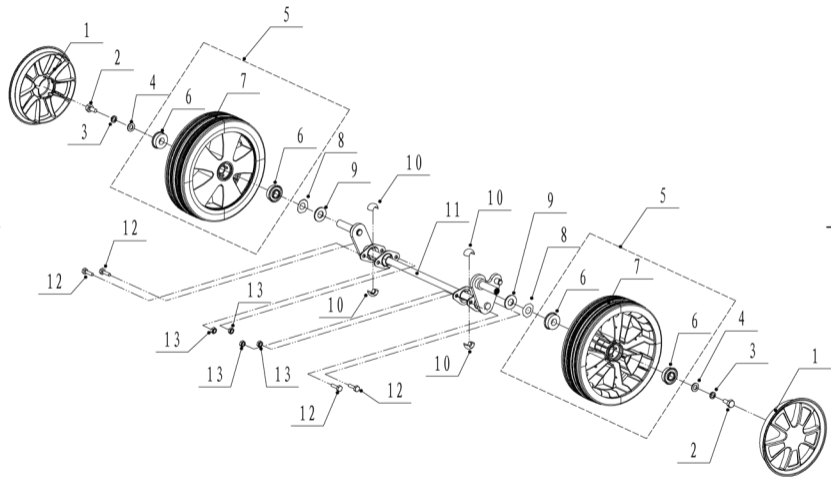

WB 456 SKL 5in1

No.	Název
1	engine
2	deck assembly
3	blade component
4	front axle
5	rear axle
6	handlebar
7	grasscatcher

WB 456 SKL 5in1

No.	ID Zboží	Název
1	4560101000/20	chassis
2	0102008016	hex flange bolt
3	4560112010/22	right bracket
4	4560111010/22	left bracket
5	0202008000	lock nut
6	0104006016	cross slot screw
7	4560110010/01	graduator
8	0202006000	lock nut
9	4560108010	side discharge deflector
10	4560107010	cover
11	5020119010	side discharge cover spring
12	5020120010/02	side discharge cover pivot
13	0107006014	square neck bolt
14	5020118010/02	side discharge cover bracket
15	4560103010	front mask
16	0106004013	cross slot ST screw
17	0204006000	lock nut
18	5320114020/01	upper bearing bracket
19	0102006012	hex flange bolt
20	4320119010	rear deflector
21	4560113010/02	rear pivot
22	4560104010	mulching plug
23	5360122010	rubber ring
24	4560106010/02	rear cover pivot
25	5360118010	rear cover spring
26	4560105010	cover
27	0301010000	flat washer
28	WB2100020102/01	bolt
29	4560109010/20	draw staff
30	5320333010	draw staff block reed

WB 456 SKL 5in1

No.	ID Zboží	Název
1	5360111010/02	engine washer 1
2	5360112010/02	engine washer 2
3	5320115010	ST screw
4	5320120012	V belt
5	4560102010	belt shield
6	0302006000	big flat washer
7	0202006000	lock nut
8		adapter sets
9	1101005030A	key
10	5020404050/02	adapter
11	5310402010	friction washer
12	4510403010A/22	blade
13	5310404010/02	lock ring
14	5310406010/04	spring washer
15	5320405020	central bolt
16		

WB 456 SKL 5in1

No.	ID Zboží	Název
1	4560206040	wheel cover
2	0101008015	bolt
3	0401008000	spring washer
4	0301006000	flat washer
5	4560206010	wheel
6	5310213010	bearing
7		
8	5310211010/04	equalizing spring
9	5310210010/02	wheel axis spacer
10	5310209010	ball bearing
11	4560201010/01	front axle welding
12	0102006012	hex flange bolt
13	0202006000	lock nut