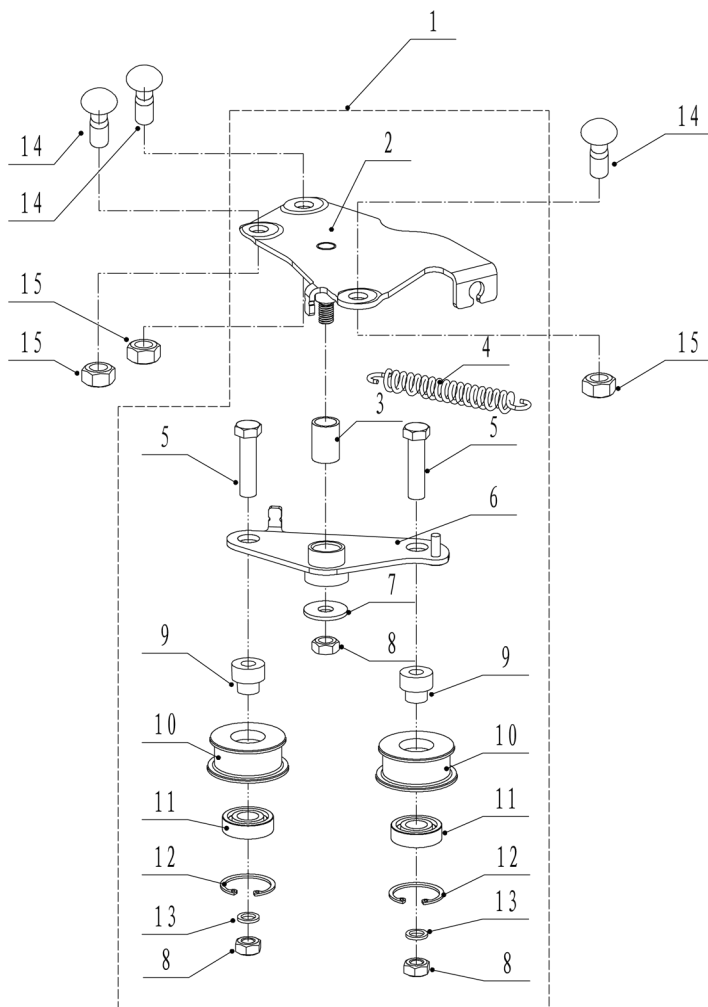

# WB 536 SKLV 6in1

No.	ID Zboží	Název
1	5380506010	handle console
2	5380510010/80	throttle handle head
3	0106003013	cross slot ST screw
4	5380508010/80	speed adjustment cable bolt
5	5380507010	cover of console
6	0302005000	big flat washer
7	0106005035	cross slot ST screw
8	5360509010	bracket assembly of throttle box
9	0301006000	flat washer
10	0104006050	cross slot screw
11	0202006000	lock nut
12	4510511010/01	start rope hook
13	5360505010	speed adjustment frame
14	0202005000	lock nut
15	0301005000	flat washer
16	5360506011	speed adjustment handle head
17	5380501010/22	upper handle
18	4820511010	hinge bracket
19	5380504010/22	clutch lever
20	5380503010/22	brake lever
21	4820510010	clutch lever elbow cover
22	4820505010	brake lever elbow cover
23	5380511010/80	control lever cover
24	4820515010	control lever cable box
25	4820516010	control lever cable box cover
26	0106004016	cross slot ST screw
27	0106005038	cross slot ST screw
28	4820537010/A	cable for drive control
29	5360512040	brake cable
30	5360506010	speed adjustment cable
31	5360510040	throttle cable
32	5360502010 J	lower handle
33	4820541010	lock knob
34	0401008000	spring washer
35	4510510010/02	arc washer
36	5310510010	connecting bolt
37	5320517010	cable clip

# WB 536 SKLV 6in1

No.	ID Zboží	Název
1	Y095360	
2	5360129010/02	tensional arm bracket
3	4820112010	nylon bush
4	4820114010	spring
5	4820120010	tensional pulley bolt
6	5360130010/02	tensional arm weldment
7	0302008000	big spacer
8	0202008000	lock nut
9	5360131020/02	tensional pulley spacer
10	4820119010	tensional pulley
11	6001-2RZ	bearing
12	0901028000	check ring for shaft
13	0301008000	flat washer
14	0107010025	square neck bolt
15	0202010000	lock nut