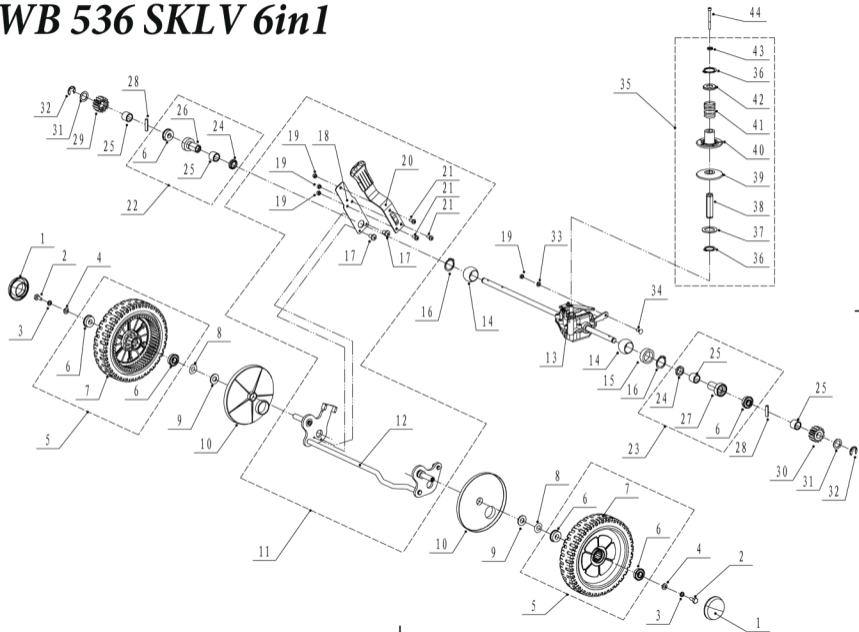

WB 536 SKLV 6in1

No.	ID Zboží	Název
1	5310214010	wheel hub cap
2	0101008015	bolt
3	0401008000	spring washer
4	0301006000	flat washer
5	5340309010	rear driving wheel
6	5310213010	bearing
7		
8	5310211010/04	spring washer
9	5310210010/02	washer
10	5340310010	rear wheel shield
11		
12	5360301010/01	rear shaft weldment
13	Y20536V0	rear transmission assembly
14	5320328010	nylon spherical surface bearing
15	4520313010/02	rear transmission spacer
16	1001020000	check ring for shaft
17	0104005008	cross slot screw
18	5360311010/22	spring of adjustment lever
19	0202006000	lock nut
20	5360310010/80	adjustment lever
21	0104006014	cross slot screw
22	Y065321	left bearing sheath assembly
23	Y065320	right bearing sheath assembly
24	5320327010	dustproof ring
25	5320326010	bearing
26	5320325020/02	right bearing sheath
27	5320324020/02	left bearing sheath
28	5320322010	slide pin
29	5320321010	right pinion
30	5320320010	left pinion
31	5020311010	washer
32	1301009000	check ring
33	0301006000	flat washer
34	0107006014	square neck bolt
35	Y115380	transmission assembly
36	1001017000	check ring for shaft
37	4820320010/02	inner hex hole washer
38	4820321010/02	hex adapter
39	5380309010	lower pulley disc
40	5380308010	active pulley disc
41	4820324010	spring
42	4820325010/02	spring cap
43	0401005000	spring washer
44	0103005055	inner hex bolt