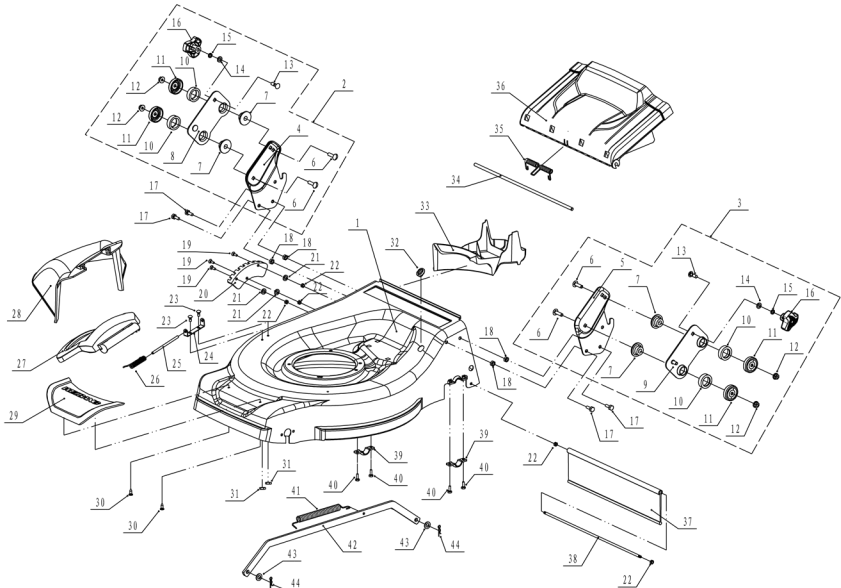

# WB 536 SKLV 6in1

No.	Název
1	
2	deck assembly
3	blade component
4	front axle
5	rear axle
6	handlebar
7	grasscatcher
8	tension part

# WB 536 SKLV 6in1

No.	ID Zboží	Název
1	5360101010J/44	chassis
2	Y19GDTL3	right-AVS assembly
3	Y19GDTR3	left-AVS assembly
4	5360125020/22	right bracket
5	5360124020/22	left bracket
6	0107008030	square neck bolt
7	AVS040000000	AVS base
8	AVS030000000/22	right bracket base
9	AVS020000000/22	left bracket base
10	AVS000000020	AVS
11	AVS000000010/22	AVS cover
12	0204008000	lock nut
13	4510513010/01	square neck bolt
14	0301006000	flat washer
15	0401008000	spring washer
16	AVS010000000/80	lock knob
17	0102008016	bolt
18	0202008000	lock nut
19	0104006016	cross slot screw
20	5360123010/01	graduator
21	0301006000	flat washer
22	0202006000	lock nut
23	0107006014	square neck bolt
24	5020118010/02	side discharge cover bracket
25	5020120010/02	side discharge cover spring
26	5020119010	side discharge cover pivot
27	5360119010J	cover
28	5360120010J	side discharge deflector
29	5360114010	front mask
30	0106004013	cross slot ST screw
31	0204006000	lock nut
32	5360122010	rubber ring
33	5360115010	mulching plug
34	5360117010/02	rear cover pivot
35	5360118010	rear cover spring
36	5360116010	rear cover
37	5360127010	rear pivot
38	5360126010/02	rear deflector
39	5320114020/01	upper bearing bracket
40	0102006012	hex flange bolt
41	5320332010/01	connecting rod spring
42	5360308010/44	connector rod
43	0301010000	flat washer
44	5320333010	spring clip

# WB 536 SKLV 6in1

No.	ID Zboží	Název
1	5360111010/02	engine washer 1
2	5360112010/02	engine washer 2
3	5320115010	ST screw
4	5620133010S	V belt
5	5360113010	belt shield
6	0302006000	big flat washer
7	0202006000	lock nut
8		
9	1101005030A	key
10	5360403010/02	adapter
11	5310402010	friction washer
12	5310403010A/22	blade
13	5310404010/02	lock ring
14	5310406010/04	spring washer
15	5320405010	central bolt