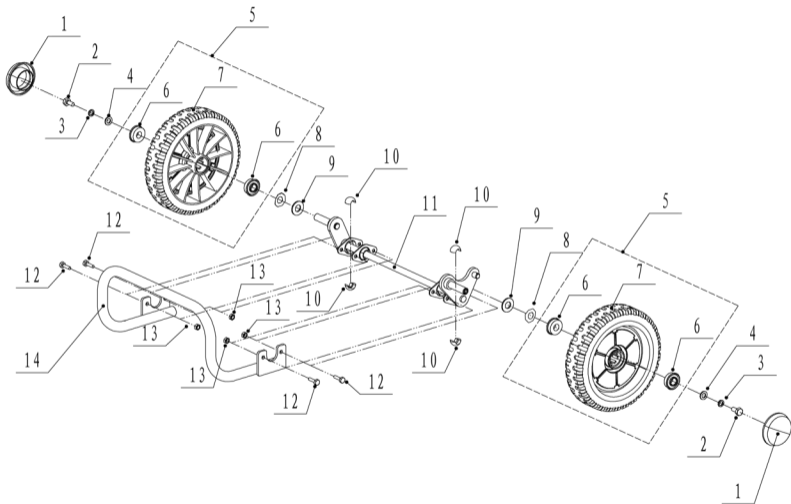

WB 536 SKLV 6in1

No.	ID Zboží	Název
1	5310214010	wheel hub cap
2	0101008015	bolt
3	0401008000	spring washer
4	0301006000	flat washer
5	5340206010	front wheel
6	5310213010	bearing
7		
8	5310211010/04	spring washer
9	5310210010/02	washer
10	5310209010	spherical surface bearing
11	5360201010/01	front shaft weldment
12	0102006016	hex flange bolt
13	0202006000	bumper
14	5360121010/22	bumper