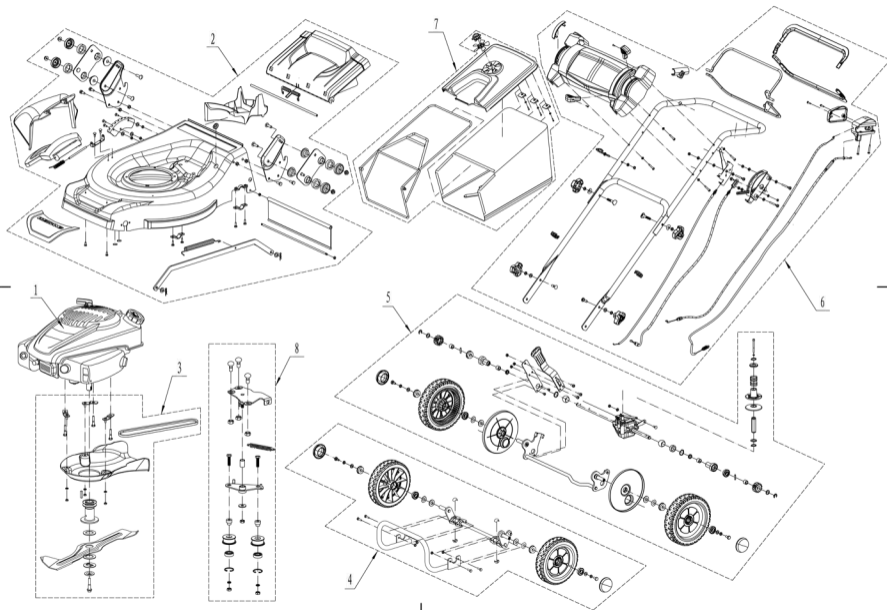

# WB 536 SKLV 6in1

No.	Název
1	
2	deck assembly
3	blade component
4	front axle
5	rear axle
6	handlebar
7	grasscatcher
8	tension part

# WB 536 SKLV 6in1

No.	ID Zboží	Název
1	5360101010J/44	chassis
2	Y19GDTL3	right-AVS assembly
3	Y19GDTR3	left-AVS assembly
4	5360125020/22	right bracket
5	5360124020/22	left bracket
6	0107008030	square neck bolt
7	AVS040000000	AVS base
8	AVS030000000/22	right bracket base
9	AVS020000000/22	left bracket base
10	AVS000000020	AVS
11	AVS000000010/22	AVS cover
12	0204008000	lock nut
13	4510513010/01	square neck bolt
14	0301006000	flat washer
15	0401008000	spring washer
16	AVS010000000/80	lock knob
17	0102008016	bolt
18	0202008000	lock nut
19	0104006016	cross slot screw
20	5360123010/01	graduator
21	0301006000	flat washer
22	0202006000	lock nut
23	0107006014	square neck bolt
24	5020118010/02	side discharge cover bracket
25	5020120010/02	side discharge cover spring
26	5020119010	side discharge cover pivot
27	5360119010J	cover
28	5360120010J	side discharge deflector
29	5360114010	front mask
30	0106004013	cross slot ST screw
31	0204006000	lock nut
32	5360122010	rubber ring
33	5360115010	mulching plug
34	5360117010/02	rear cover pivot
35	5360118010	rear cover spring
36	5360116010	rear cover
37	5360127010	rear pivot
38	5360126010/02	rear deflector
39	5320114020/01	upper bearing bracket
40	0102006012	hex flange bolt
41	5320332010/01	connecting rod spring
42	5360308010/44	connector rod
43	0301010000	flat washer
44	5320333010	spring clip

# WB 536 SKLV 6in1

No.	ID Zboží	Název
1	5360111010/02	engine washer 1
2	5360112010/02	engine washer 2
3	5320115010	ST screw
4	5620133010S	V belt
5	5360113010	belt shield
6	0302006000	big flat washer
7	0202006000	lock nut
8		
9	1101005030A	key
10	5360403010/02	adapter
11	5310402010	friction washer
12	5310403010A/22	blade
13	5310404010/02	lock ring
14	5310406010/04	spring washer
15	5320405010	central bolt