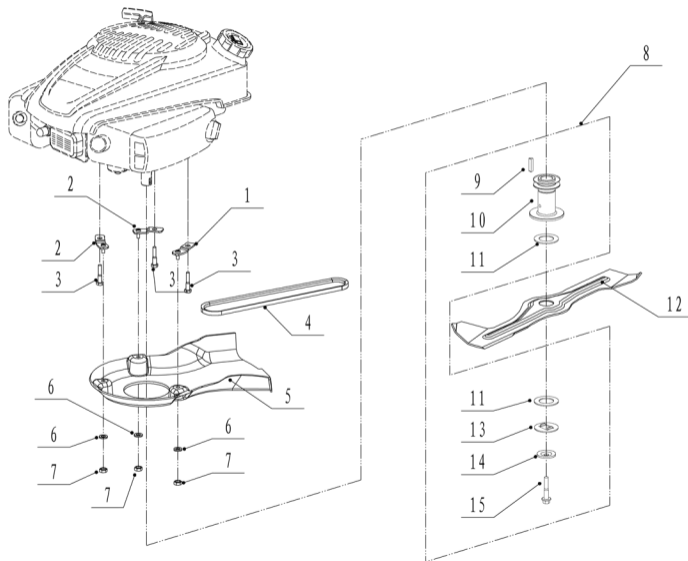

# WB 536 SKLV 6in1

No.	Název
1	
2	deck assembly
3	blade component
4	front axle
5	rear axle
6	handlebar
7	grasscatcher
8	tension part

# WB 536 SKLV 6in1

No.	ID Zboží	Název
1	5360101010J/44	chassis
2	Y19GDTL3	right-AVS assembly
3	Y19GDTR3	left-AVS assembly
4	5360125020/22	right bracket
5	5360124020/22	left bracket
6	0107008030	square neck bolt
7	AVS040000000	AVS base
8	AVS030000000/22	right bracket base
9	AVS020000000/22	left bracket base
10	AVS000000020	AVS
11	AVS000000010/22	AVS cover
12	0204008000	lock nut
13	4510513010/01	square neck bolt
14	0301006000	flat washer
15	0401008000	spring washer
16	AVS010000000/80	lock knob
17	0102008016	bolt
18	0202008000	lock nut
19	0104006016	cross slot screw
20	5360123010/01	graduator
21	0301006000	flat washer
22	0202006000	lock nut
23	0107006014	square neck bolt
24	5020118010/02	side discharge cover bracket
25	5020120010/02	side discharge cover spring
26	5020119010	side discharge cover pivot
27	5360119010J	cover
28	5360120010J	side discharge deflector
29	5360114010	front mask
30	0106004013	cross slot ST screw
31	0204006000	lock nut
32	5360122010	rubber ring
33	5360115010	mulching plug
34	5360117010/02	rear cover pivot
35	5360118010	rear cover spring
36	5360116010	rear cover
37	5360127010	rear pivot
38	5360126010/02	rear deflector
39	5320114020/01	upper bearing bracket
40	0102006012	hex flange bolt
41	5320332010/01	connecting rod spring
42	5360308010/44	connector rod
43	0301010000	flat washer
44	5320333010	spring clip

# WB 536 SKLV 6in1

No.	ID Zboží	Název
1	5360111010/02	engine washer 1
2	5360112010/02	engine washer 2
3	5320115010	ST screw
4	5620133010S	V belt
5	5360113010	belt shield
6	0302006000	big flat washer
7	0202006000	lock nut
8		
9	1101005030A	key
10	5360403010/02	adapter
11	5310402010	friction washer
12	5310403010A/22	blade
13	5310404010/02	lock ring
14	5310406010/04	spring washer
15	5320405010	central bolt