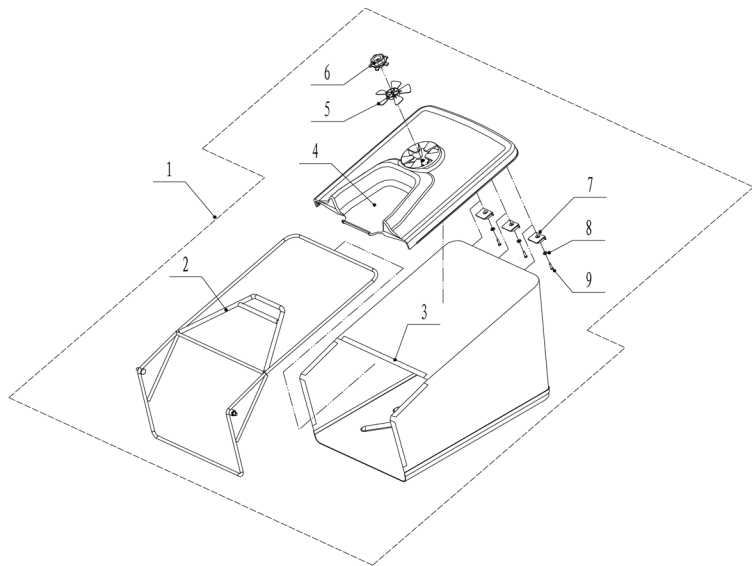

WB 536 SKLV 6in1

No.	ID Zboží	Název
1		
2	5360602010/22	grass catcher frame
3	5360603010/81	grass bag
4	5360604010	top cover of grass catcher
5	5360605010	fan
6	5360606010	fan cap
7	5360607010	clip
8	0301004000	flat washer
9	0106004022	cross slot ST screw