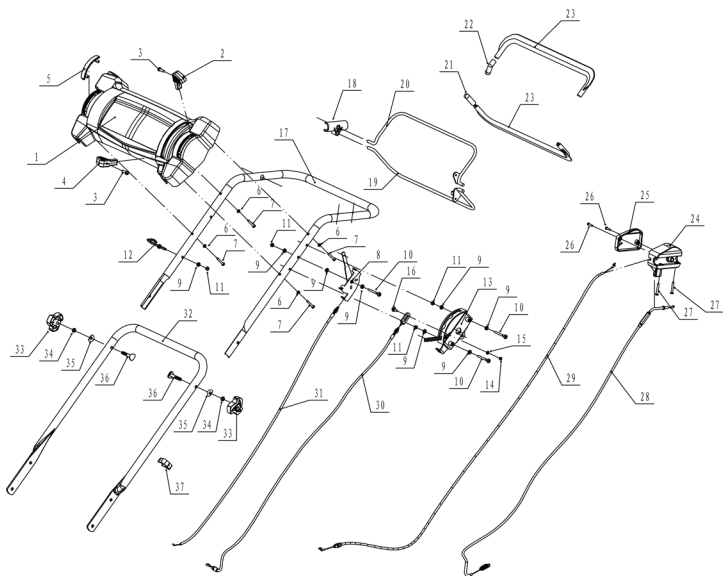

WB 536 SKLV 6in1

No.	ID Zboží	Název
1	5380506010	handle console
2	5380510010/80	throttle handle head
3	0106003013	cross slot ST screw
4	5380508010/80	speed adjustment cable bolt
5	5380507010	cover of console
6	0302005000	big flat washer
7	0106005035	cross slot ST screw
8	5360509010	bracket assembly of throttle box
9	0301006000	flat washer
10	0104006050	cross slot screw
11	0202006000	lock nut
12	4510511010/01	start rope hook
13	5360505010	speed adjustment frame
14	0202005000	lock nut
15	0301005000	flat washer
16	5360506011	speed adjustment handle head
17	5380501010/22	upper handle
18	4820511010	hinge bracket
19	5380504010/22	clutch lever
20	5380503010/22	brake lever
21	4820510010	clutch lever elbow cover
22	4820505010	brake lever elbow cover
23	5380511010/80	control lever cover
24	4820515010	control lever cable box
25	4820516010	control lever cable box cover
26	0106004016	cross slot ST screw
27	0106005038	cross slot ST screw
28	4820537010/A	cable for drive control
29	5360512040	brake cable
30	5360506010	speed adjustment cable
31	5360510040	throttle cable
32	5360502010 J	lower handle
33	4820541010	lock knob
34	0401008000	spring washer
35	4510510010/02	arc washer
36	5310510010	connecting bolt
37	5320517010	cable clip