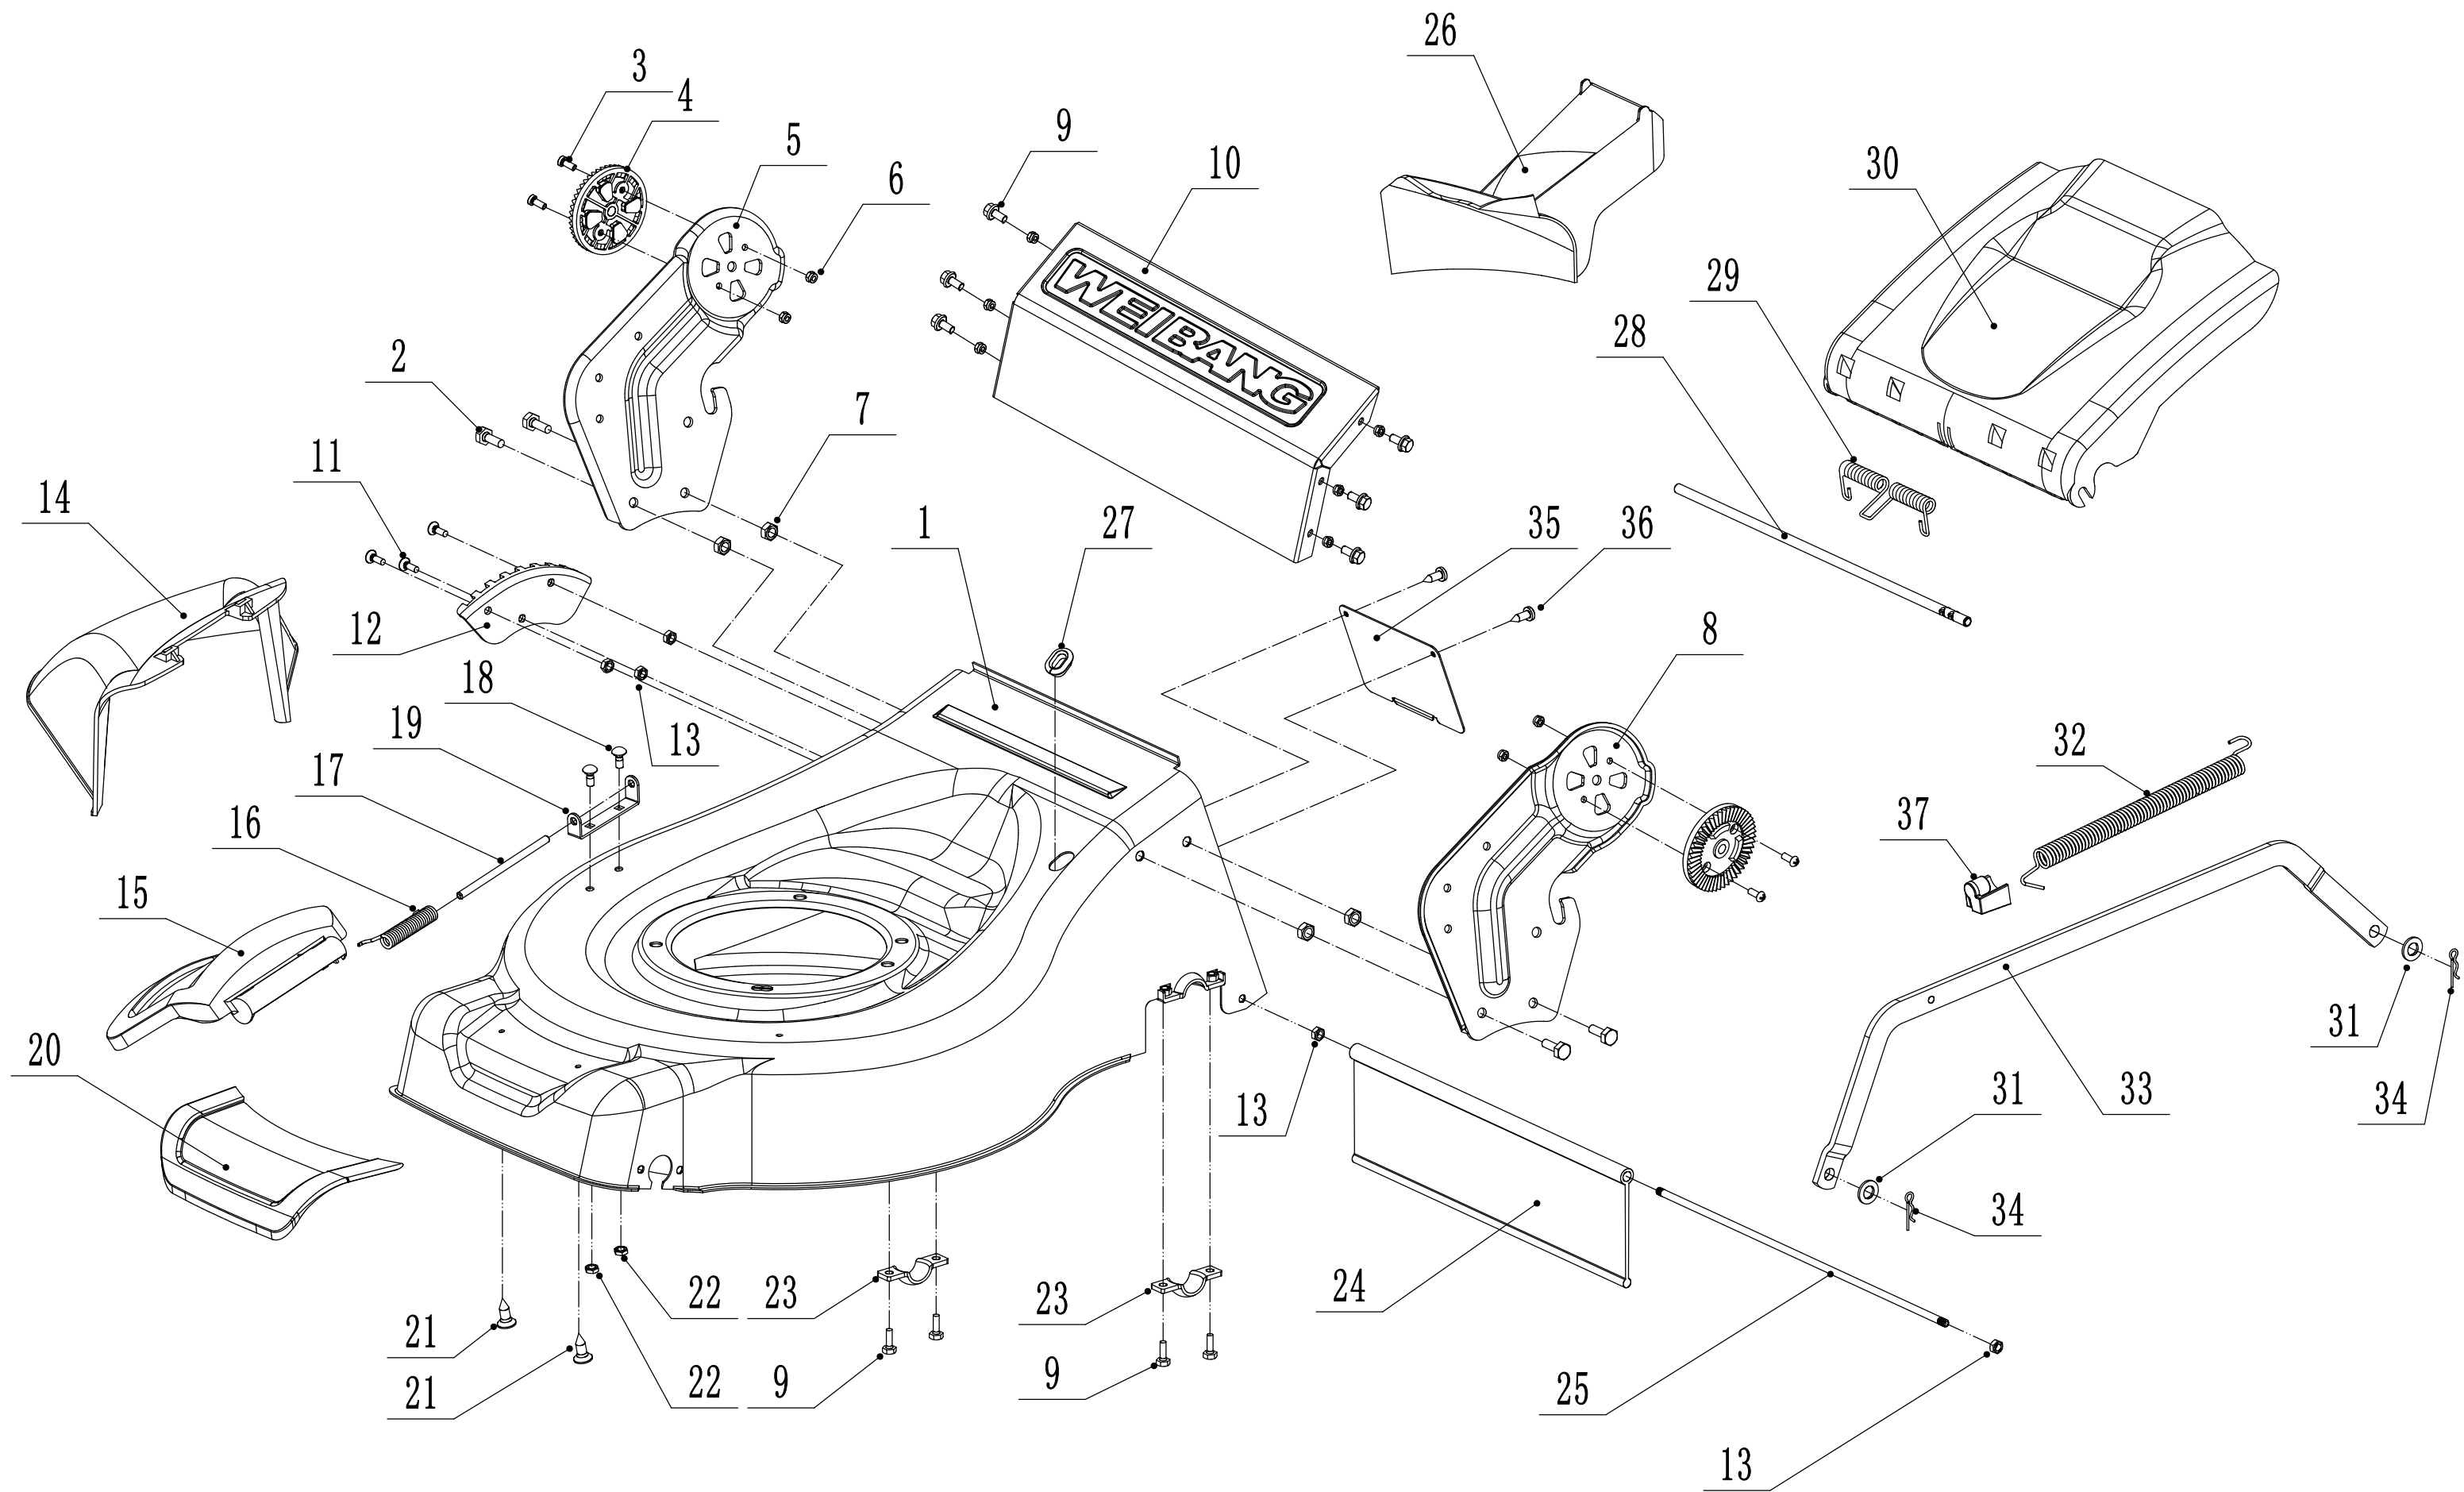

WB 455 SC 6in1

2017

2 WB455SC-3in1 Main Body

Part 2 - Main Body

No.	ID Zboží	Název
1	4560101000/44	chassis
2	0102008016	bolt
3	0104005012	screw
4	AVSA000000040/22	tooth disc
5	4560112010K/44	right bracket
6	0202005000	lock nut
7	0202008000	lock nut
8	4560111010K/44	left bracket
9	0102006012	bolt
10	4560111030K/44	connector
11	0104006016	cross slot screw
12	4560110010/01	graduator
13	0202006000	lock nut
14	4560108010	side discharge deflector
15	4560107010	cover
16	5020119010	side discharge cover spring
17	5020120010/02	side discharge cover pivot
18	0107006014	square neck bolt
19	5020118010/02	side discharge cover bracket
20	4560103010	front mask
21	0106004013	cross slot ST screw
22	0204006000	lock nut
23	5320114020/01	upper bearing bracket
24	4320119010	rear deflector
25	4320118010/02	rear pivot
26	4560104010	mulching plug
27	5360122010	rubber ring
28	4560106010/02	rear cover pivot
29	5360118010	rear cover spring
30	4560105010	cover
31	0301010000	flat washer
32	WB2100020102/01	bolt
33	4560109010/44	draw staff
34	5320333010	draw staff block reed
35	5360105010D/44	shield
36	0106004009	cross slot ST screw
37	4560109012	spring bracket

3 WB455SC-3in1 Blade System

Part 3 - Blade Systém

No.	ID Zboží	Název
1	5360111010/02	engine washer 1
2	5360112010/02	engine washer 2
3	5320115010	ST screw
4	5320120012	V belt
5	4560102010	belt shield
6	0302006000	big flat washer
7	0202006000	lock nut
8		adapter sets
9	4510401010	key
10	5320404020/02	adapter
11	5310402010	friction washer
12	4510403010A/35	blade
13	5310404010/02	lock ring
14	5310406010/04	spring washer
15	5320405010	central bolt
16	5020402070/02	engine pulley
17	0105006006	locating screw