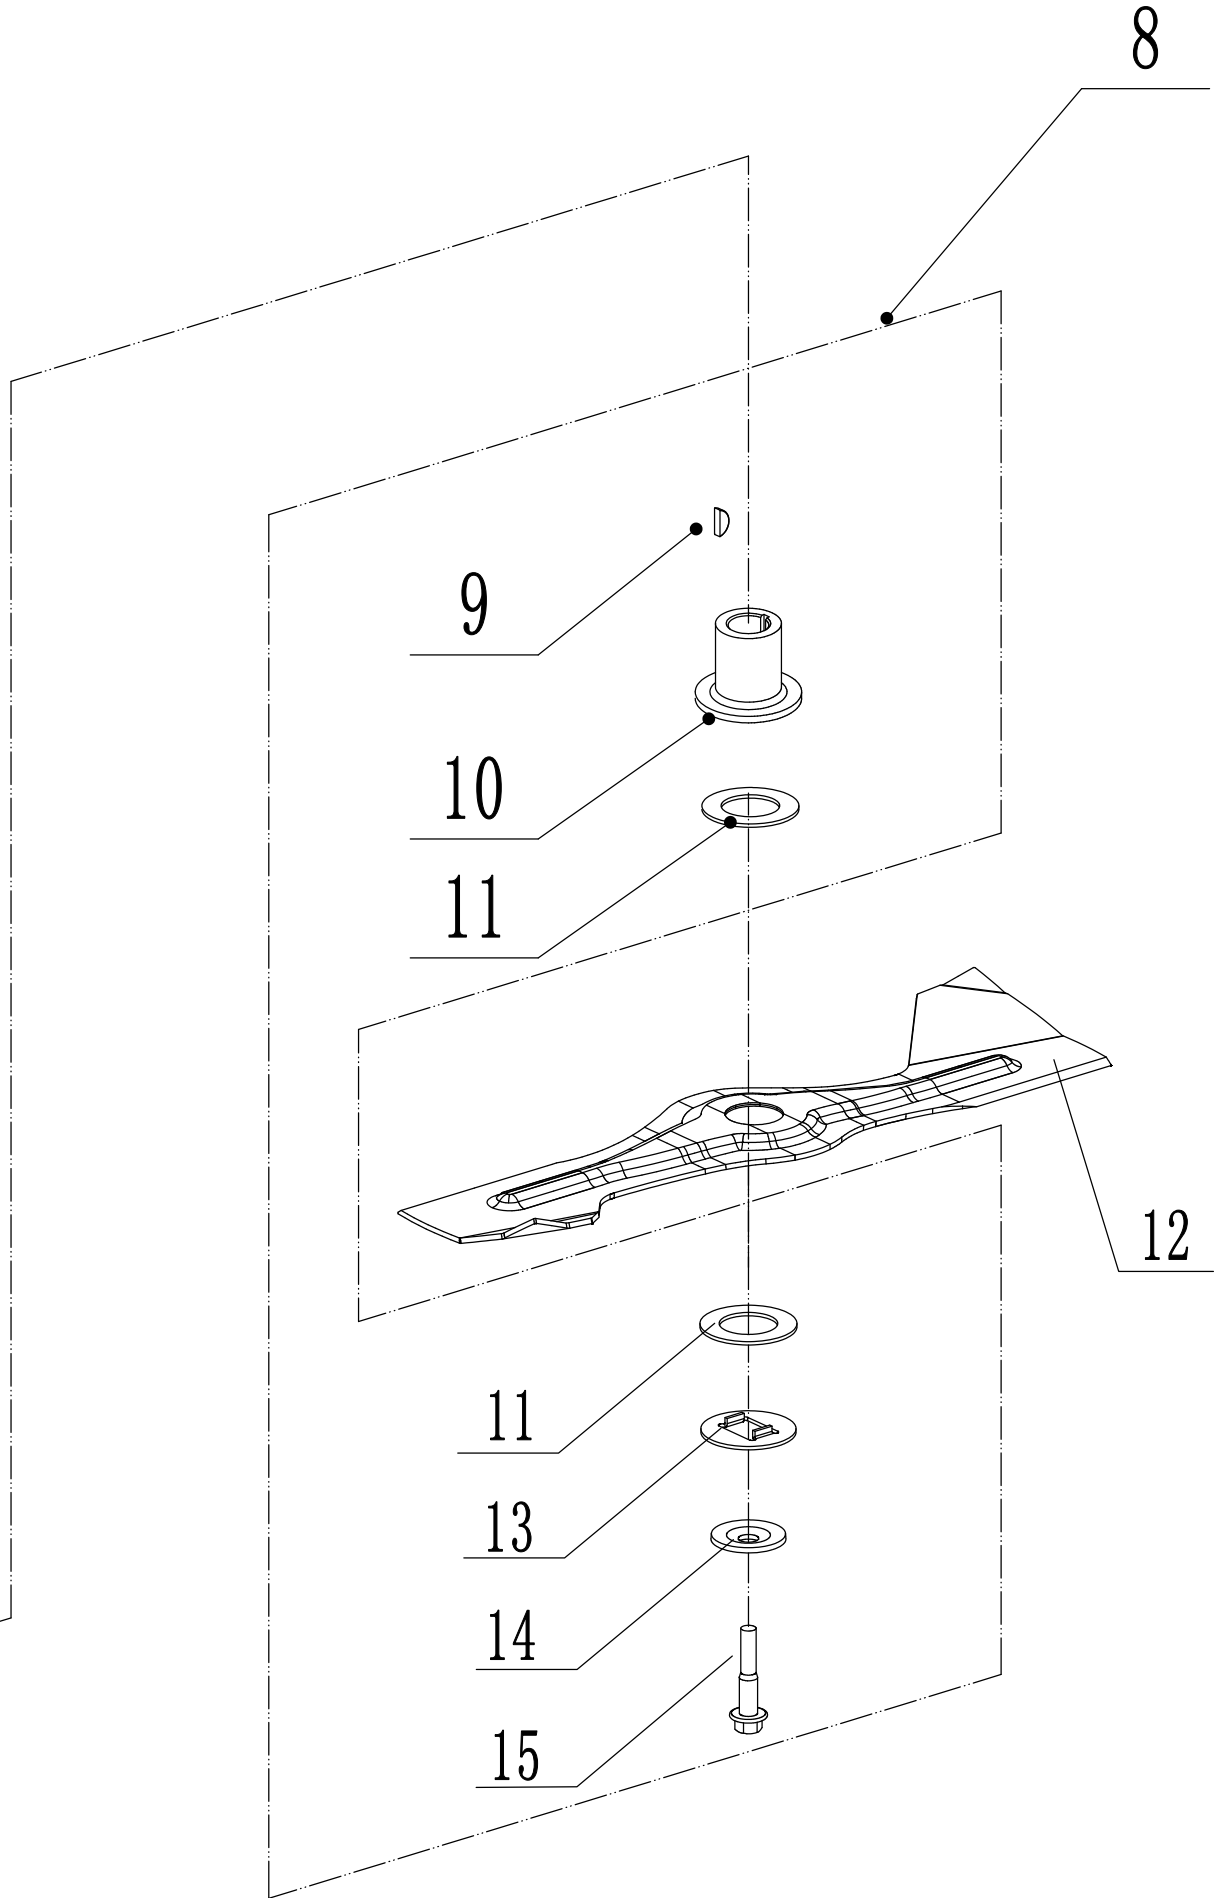

WB 455 SC 6in1

2017

2 WB455SC-3in1 Main Body

Part 2 - Main Body

No.	ID Zboží	Název
1	4560101000/44	chassis
2	0102008016	bolt
3	0104005012	screw
4	AVSA000000040/22	tooth disc
5	4560112010K/44	right bracket
6	0202005000	lock nut
7	0202008000	lock nut
8	4560111010K/44	left bracket
9	0102006012	bolt
10	4560111030K/44	connector
11	0104006016	cross slot screw
12	4560110010/01	graduator
13	0202006000	lock nut
14	4560108010	side discharge deflector
15	4560107010	cover
16	5020119010	side discharge cover spring
17	5020120010/02	side discharge cover pivot
18	0107006014	square neck bolt
19	5020118010/02	side discharge cover bracket
20	4560103010	front mask
21	0106004013	cross slot ST screw
22	0204006000	lock nut
23	5320114020/01	upper bearing bracket
24	4320119010	rear deflector
25	4320118010/02	rear pivot
26	4560104010	mulching plug
27	5360122010	rubber ring
28	4560106010/02	rear cover pivot
29	5360118010	rear cover spring
30	4560105010	cover
31	0301010000	flat washer
32	WB2100020102/01	bolt
33	4560109010/44	draw staff
34	5320333010	draw staff block reed
35	5360105010D/44	shield
36	0106004009	cross slot ST screw
37	4560109012	spring bracket

3 WB455SC-3in1 Blade System

Part 3 - Blade Systém

No.	ID Zboží	Název
1	5360111010/02	engine washer 1
2	5360112010/02	engine washer 2
3	5320115010	ST screw
4	5320120012	V belt
5	4560102010	belt shield
6	0302006000	big flat washer
7	0202006000	lock nut
8		adapter sets
9	4510401010	key
10	5320404020/02	adapter
11	5310402010	friction washer
12	4510403010A/35	blade
13	5310404010/02	lock ring
14	5310406010/04	spring washer
15	5320405010	central bolt
16	5020402070/02	engine pulley
17	0105006006	locating screw