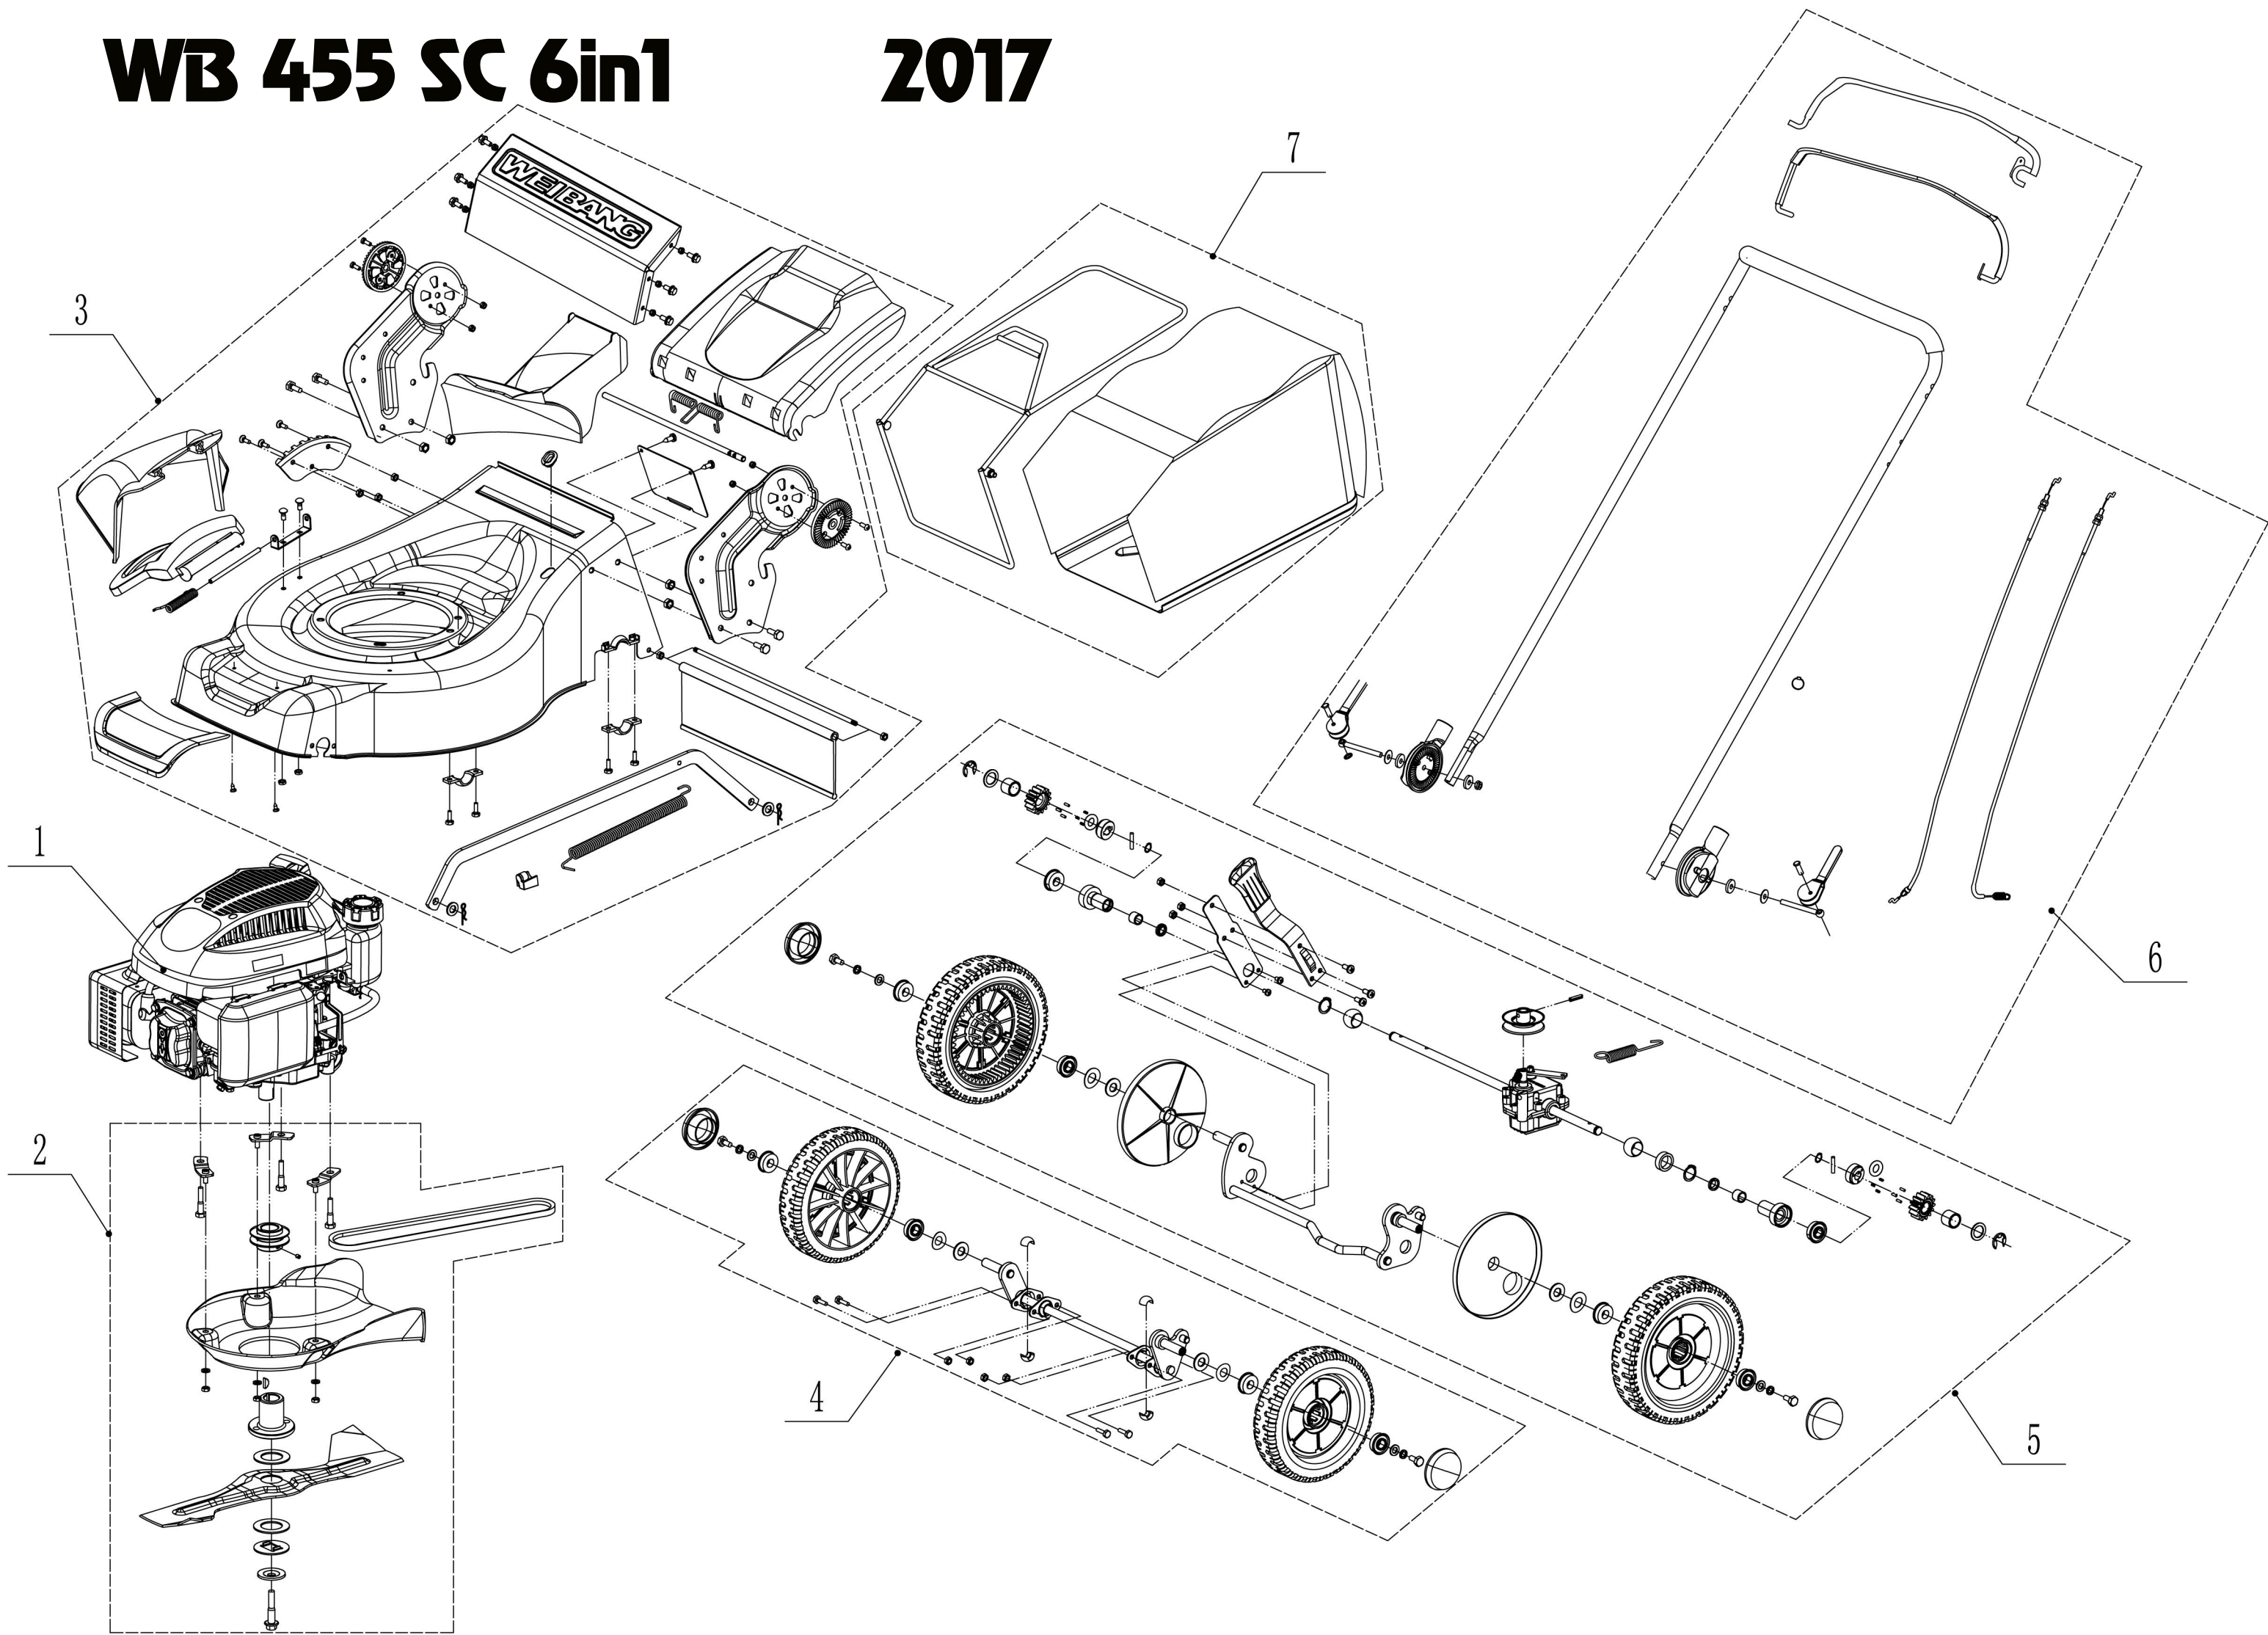

WB 455 SC 6in1

2017

2 WB455SC-3in1 Main Body

Part 2 - Main Body

No.	ID Zboží	Název
1	4560101000/44	chassis
2	0102008016	bolt
3	0104005012	screw
4	AVSA000000040/22	tooth disc
5	4560112010K/44	right bracket
6	0202005000	lock nut
7	0202008000	lock nut
8	4560111010K/44	left bracket
9	0102006012	bolt
10	4560111030K/44	connector
11	0104006016	cross slot screw
12	4560110010/01	graduator
13	0202006000	lock nut
14	4560108010	side discharge deflector
15	4560107010	cover
16	5020119010	side discharge cover spring
17	5020120010/02	side discharge cover pivot
18	0107006014	square neck bolt
19	5020118010/02	side discharge cover bracket
20	4560103010	front mask
21	0106004013	cross slot ST screw
22	0204006000	lock nut
23	5320114020/01	upper bearing bracket
24	4320119010	rear deflector
25	4320118010/02	rear pivot
26	4560104010	mulching plug
27	5360122010	rubber ring
28	4560106010/02	rear cover pivot
29	5360118010	rear cover spring
30	4560105010	cover
31	0301010000	flat washer
32	WB2100020102/01	bolt
33	4560109010/44	draw staff
34	5320333010	draw staff block reed
35	5360105010D/44	shield
36	0106004009	cross slot ST screw
37	4560109012	spring bracket

3 WB455SC-3in1 Blade System

Part 3 - Blade Systém

No.	ID Zboží	Název
1	5360111010/02	engine washer 1
2	5360112010/02	engine washer 2
3	5320115010	ST screw
4	5320120012	V belt
5	4560102010	belt shield
6	0302006000	big flat washer
7	0202006000	lock nut
8		adapter sets
9	4510401010	key
10	5320404020/02	adapter
11	5310402010	friction washer
12	4510403010A/35	blade
13	5310404010/02	lock ring
14	5310406010/04	spring washer
15	5320405010	central bolt
16	5020402070/02	engine pulley
17	0105006006	locating screw