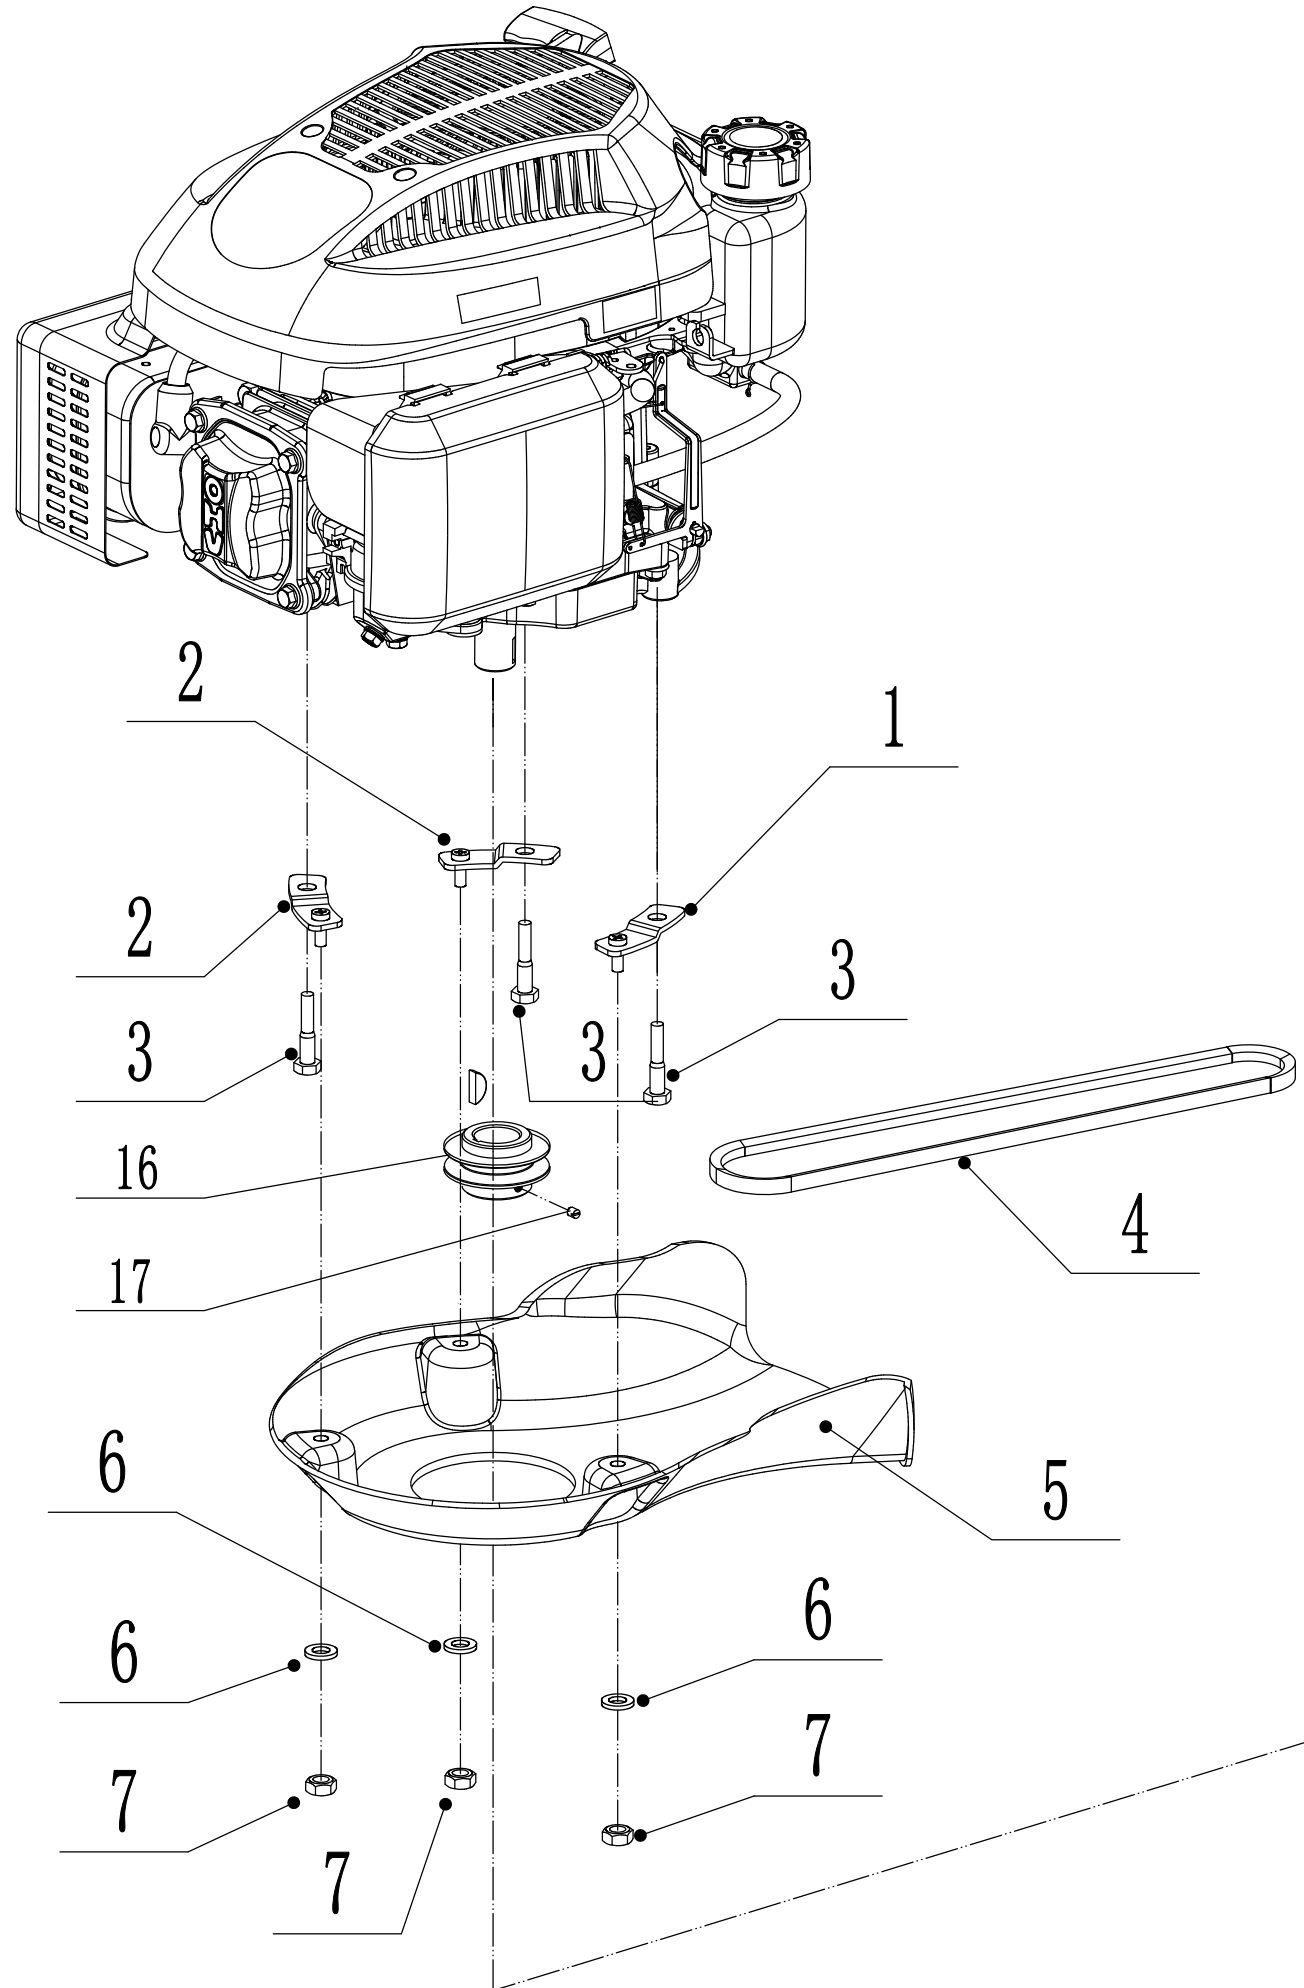

WB 455 SC 6in1

2017

2 WB455SC-3in1 Main Body

Part 2 - Main Body

No.	ID Zboží	Název
1	4560101000/44	chassis
2	0102008016	bolt
3	0104005012	screw
4	AVSA000000040/22	tooth disc
5	4560112010K/44	right bracket
6	0202005000	lock nut
7	0202008000	lock nut
8	4560111010K/44	left bracket
9	0102006012	bolt
10	4560111030K/44	connector
11	0104006016	cross slot screw
12	4560110010/01	graduator
13	0202006000	lock nut
14	4560108010	side discharge deflector
15	4560107010	cover
16	5020119010	side discharge cover spring
17	5020120010/02	side discharge cover pivot
18	0107006014	square neck bolt
19	5020118010/02	side discharge cover bracket
20	4560103010	front mask
21	0106004013	cross slot ST screw
22	0204006000	lock nut
23	5320114020/01	upper bearing bracket
24	4320119010	rear deflector
25	4320118010/02	rear pivot
26	4560104010	mulching plug
27	5360122010	rubber ring
28	4560106010/02	rear cover pivot
29	5360118010	rear cover spring
30	4560105010	cover
31	0301010000	flat washer
32	WB2100020102/01	bolt
33	4560109010/44	draw staff
34	5320333010	draw staff block reed
35	5360105010D/44	shield
36	0106004009	cross slot ST screw
37	4560109012	spring bracket

3 WB455SC-3in1 Blade System

Part 3 - Blade Systém

No.	ID Zboží	Název
1	5360111010/02	engine washer 1
2	5360112010/02	engine washer 2
3	5320115010	ST screw
4	5320120012	V belt
5	4560102010	belt shield
6	0302006000	big flat washer
7	0202006000	lock nut
8		adapter sets
9	4510401010	key
10	5320404020/02	adapter
11	5310402010	friction washer
12	4510403010A/35	blade
13	5310404010/02	lock ring
14	5310406010/04	spring washer
15	5320405010	central bolt
16	5020402070/02	engine pulley
17	0105006006	locating screw