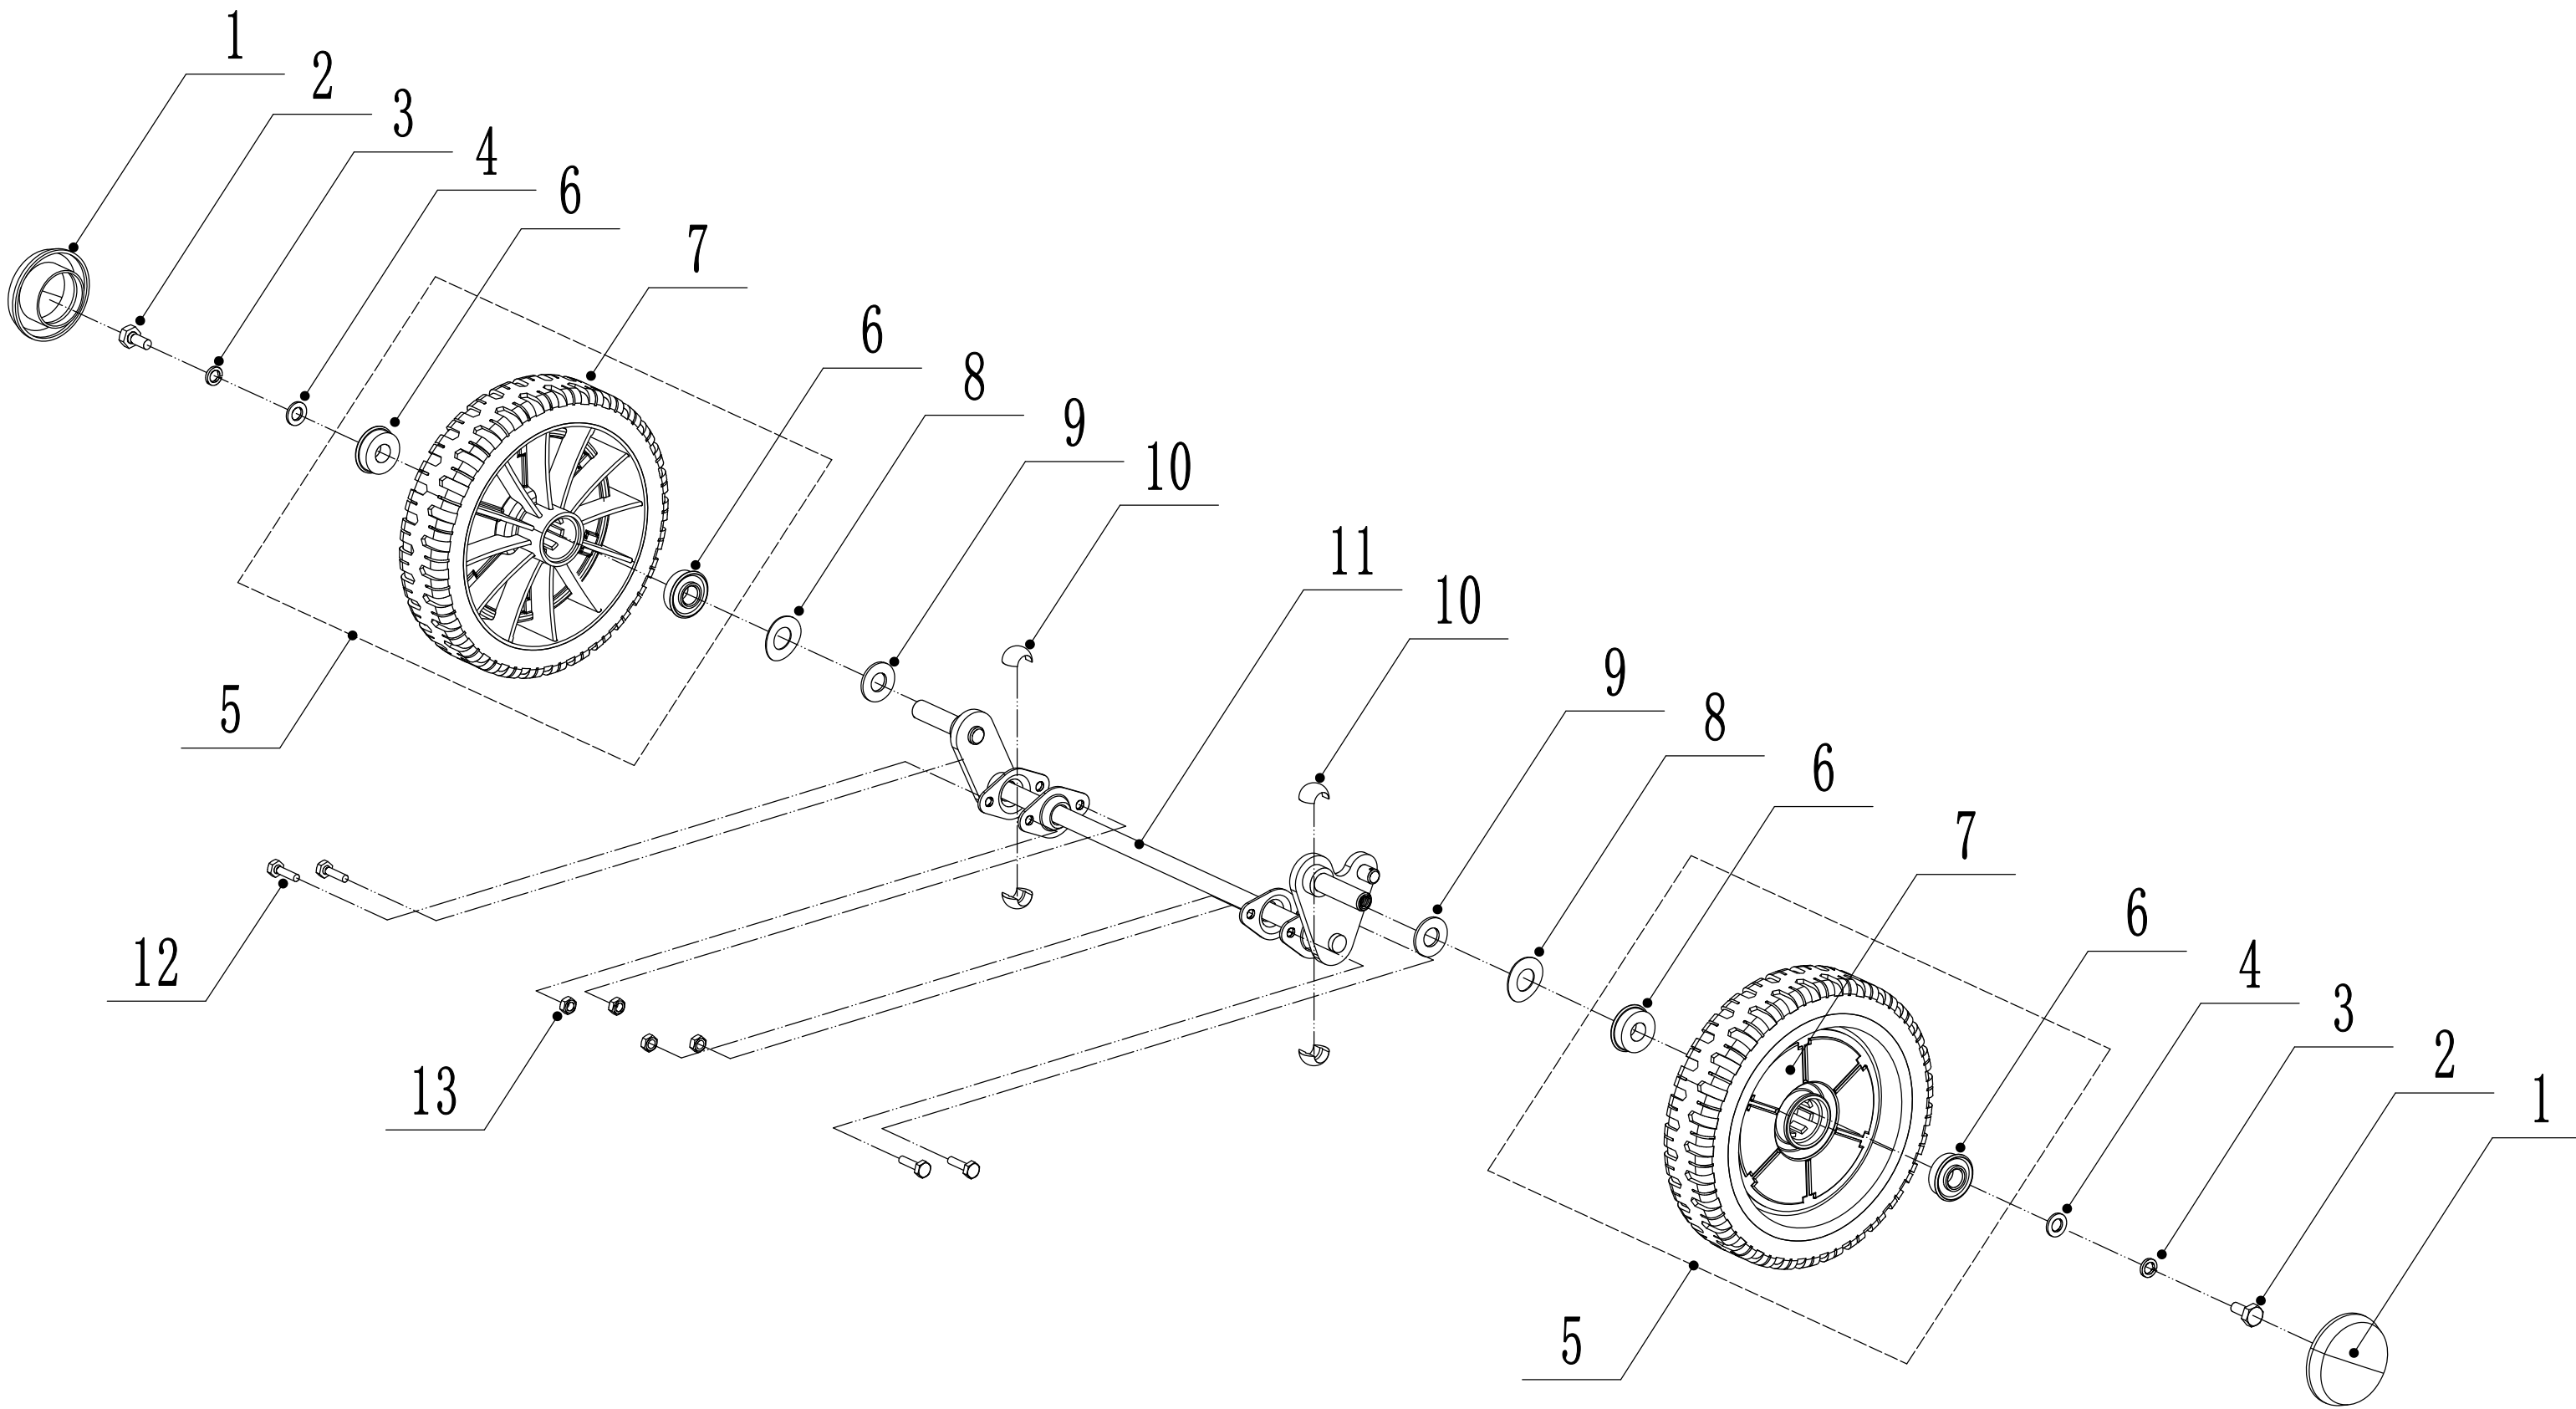

4 WB455SC-3in1 Front Axle

Part 4 - Front Axle

No.	ID Zboží	Název
1	5310214010	wheel cover
2	0101008015	bolt
3	0401008000	spring washer
4	0301006000	flat washer
5	4510210010	wheel
6	5310213010	bearing
7		
8	5310211010/02	equalizing spring
9	5310210010/02	wheel axis spacer
10	5310209010	ball bearing
11	4560201010/01	front axle welding
12	0102006012	hex flange bolt
13	0202006000	lock nut