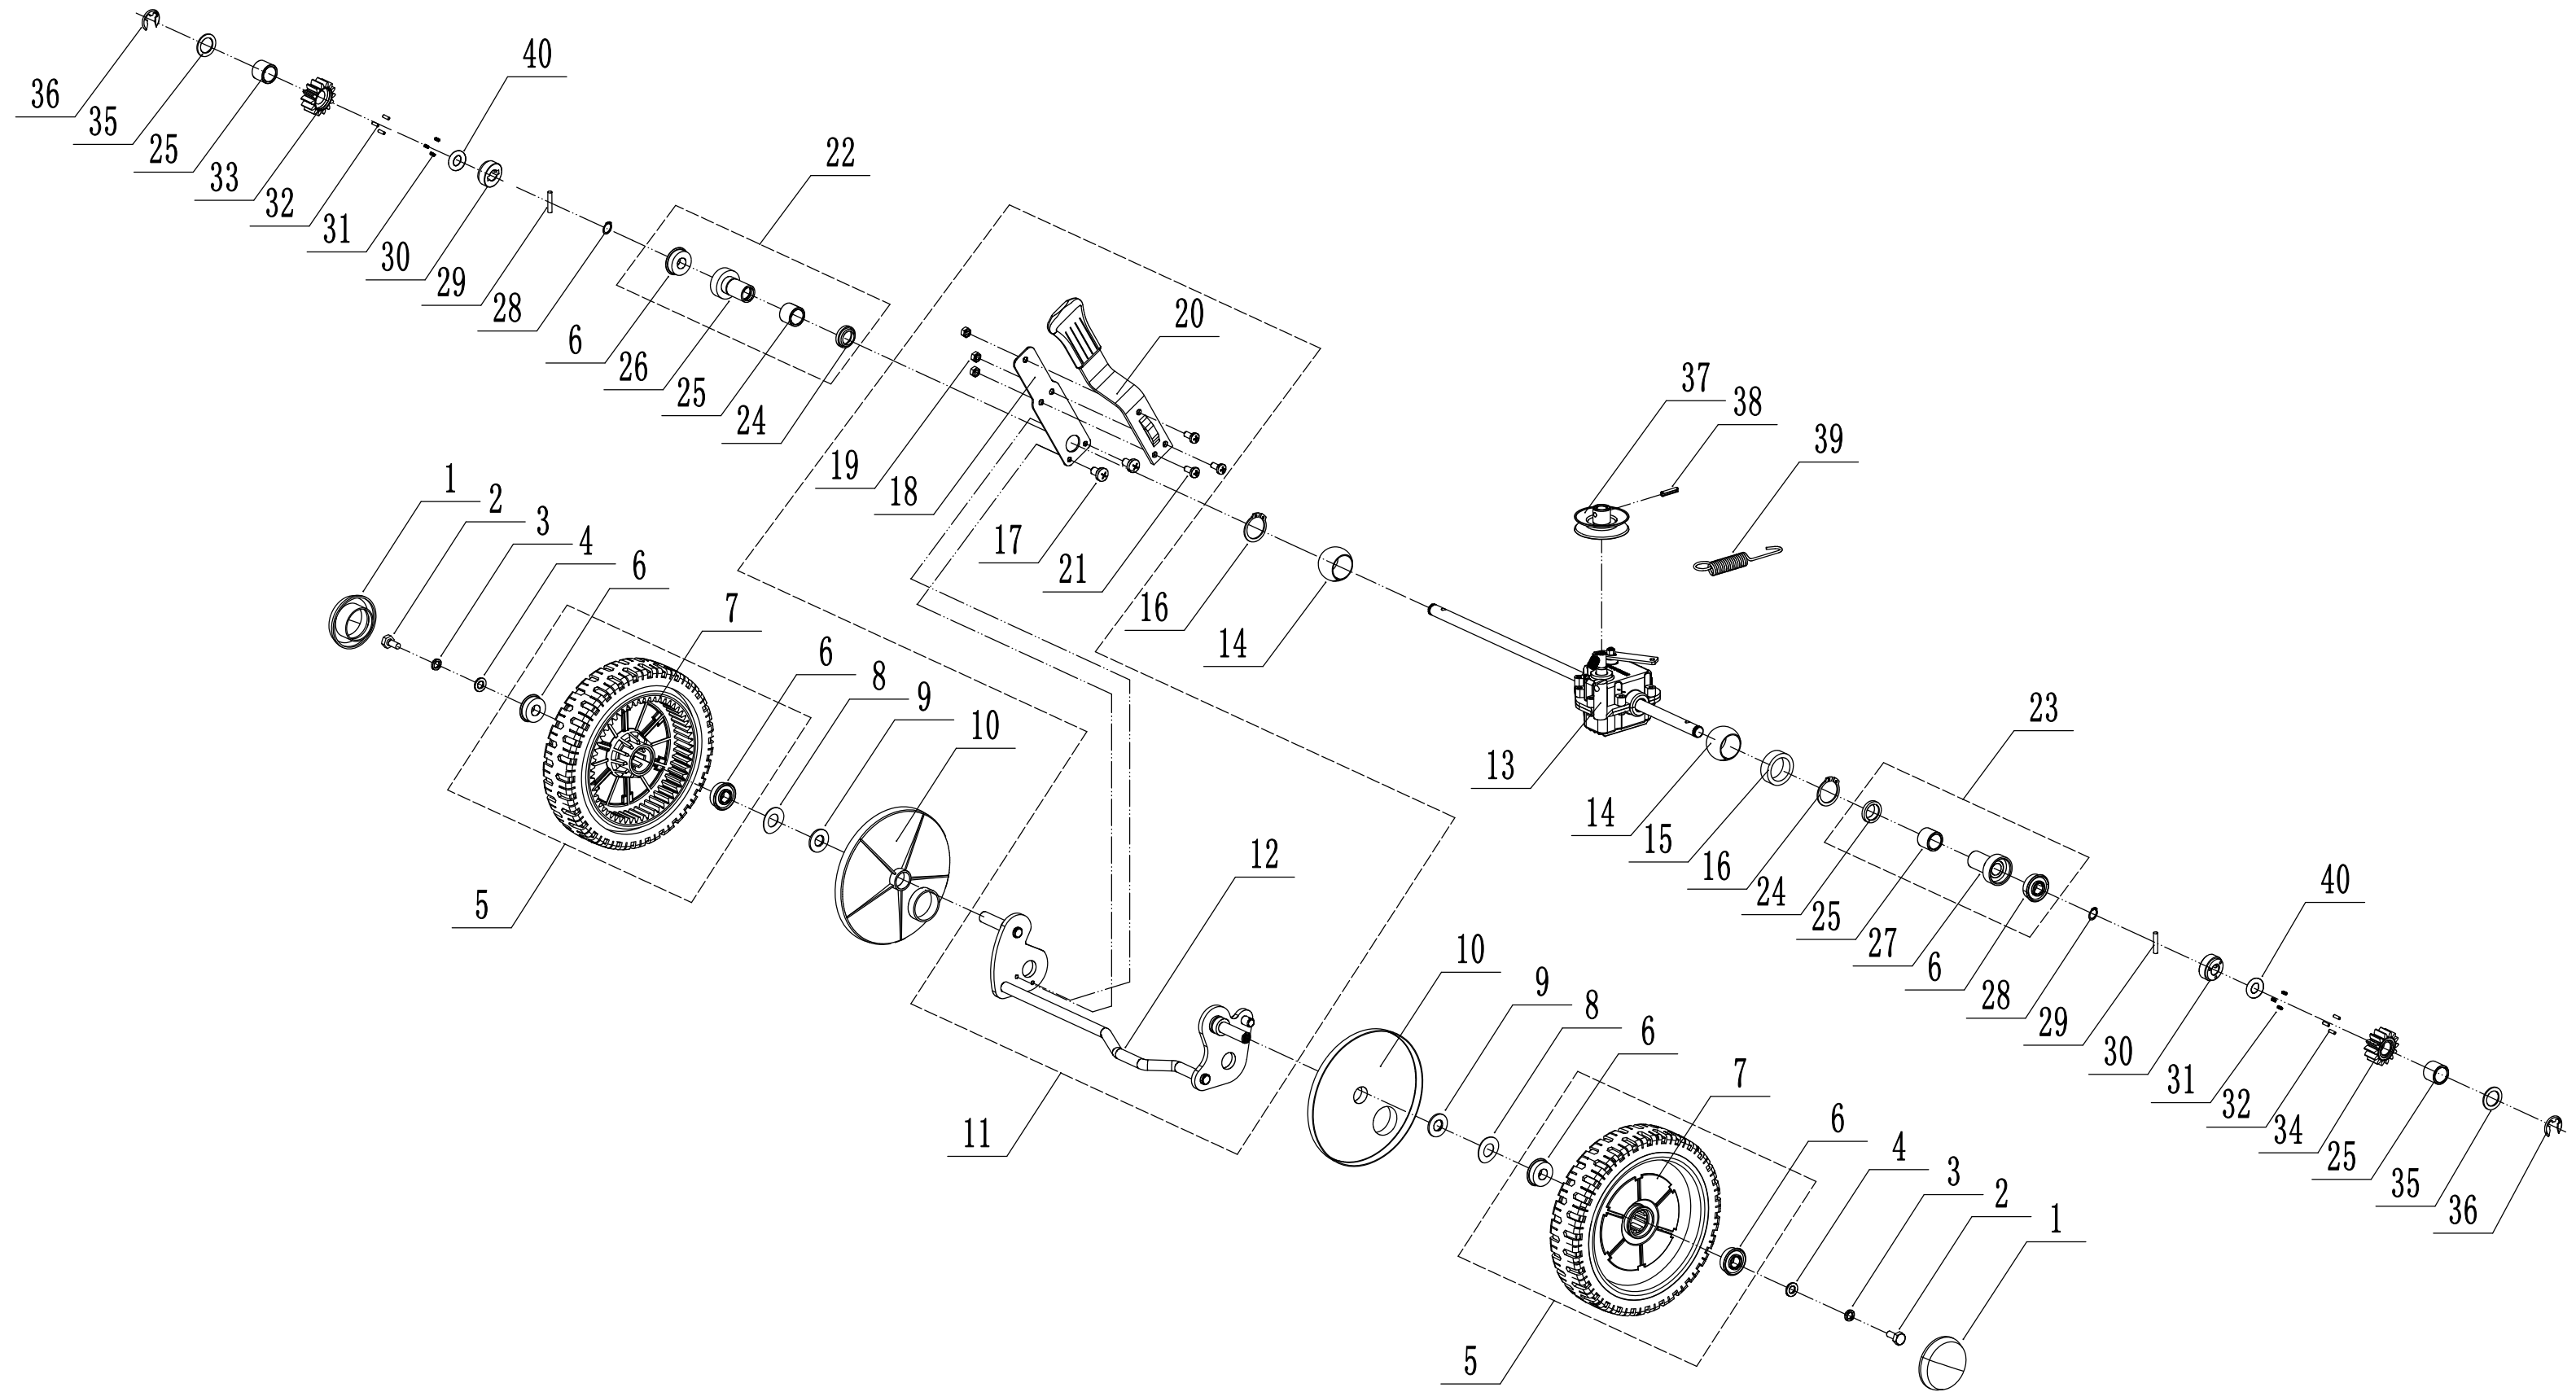

5 WB455SC-3in1 Rear Axle

Part 5 - Rear Axle

No.	ID Zboží	Název
1	5310214010	wheel cover
2	0101008015	bolt
3	0401008000	spring washer
4	0301008000	flat washer
5	5340309010	hollow driving wheel assembly
6	5310213010	bearing
7		wheel
8	5310211010/02	equalizing spring
9	5310210010/02	wheel axis spacer
10	5340310010	anti-dust cover
11		
12	4560301010/01	rear shaft weldment
13	Y054560P	gearbox assembly
14	5320328010	nylon surface bearing
15	5320329010/02	rear axle partition
16	1001020000	check ring for shaft
17	0104005008	cross slot bolt
18	5360311010/22	spring of adjustment lever
19	0202006000	lock nut
20	5360310010	adjustment lever
21	0104006014	cross slot screw
22	Y065321	left bearing sheath assembly
23	Y065320	right bearing sheath assembly
24	5320327010	dustproof ring
25	5320326010P	bearing
26	5320325020/02	right bearing sheath
27	5320324020/02	left bearing sheath
28	1001012000	check ring for shaft
29	HQ000100060	Check holder
30	HQ000100050	Unidirectional block
31	HQ000100040	Unidirectional telescopic pin spring
32	HQ000100030	Unidirectional telescopic pin
33	HQ000100020	right pinion
34	HQ000100010	left pinion
35	5020311010/04	friction mat
36	1301009000	check ring
37	5020308020	gearbox trip wheel
38	0701005020	spring pin
39	4820317010	gearbox draw staff
40	1401025015	o sealing ring