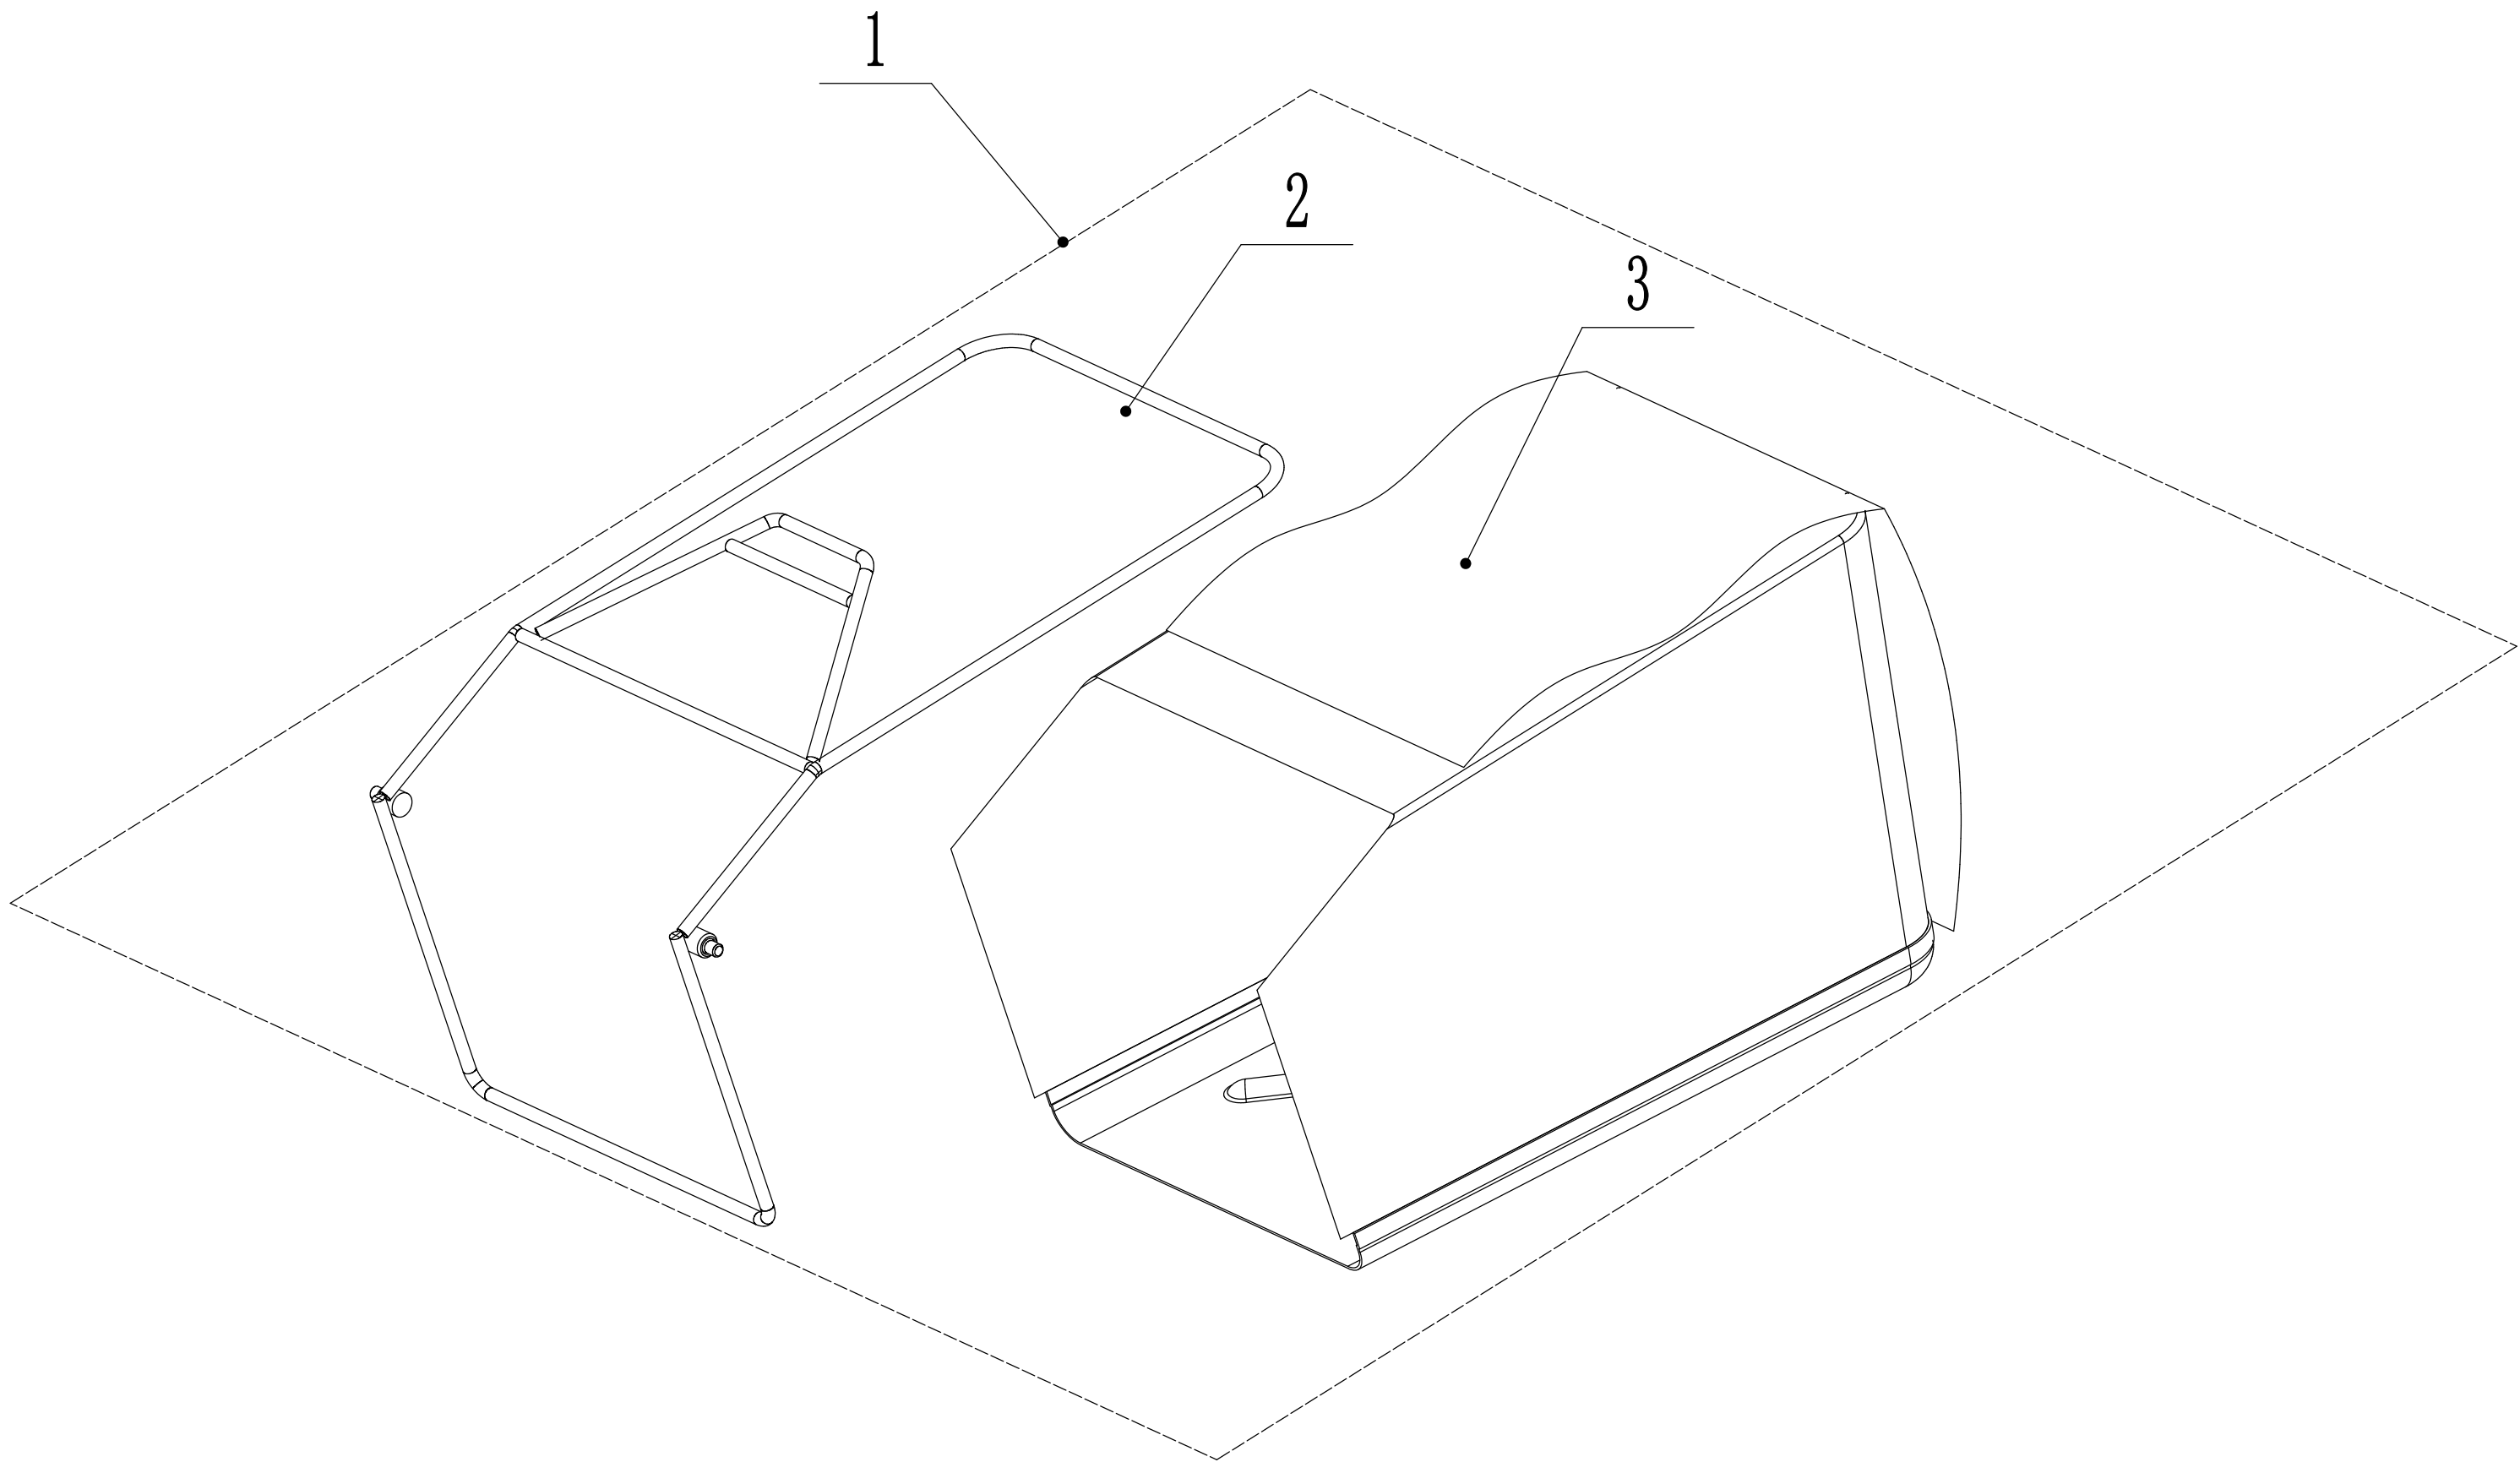

7 WB455SC-3in1 Grasscatcher

Part 7 - Grasscatcher

No.	ID Zboží	Název
1	4560601010	grass catcher assembly
2	4560602010/22	grass catcher frame
3	4560603010/81	grass bag