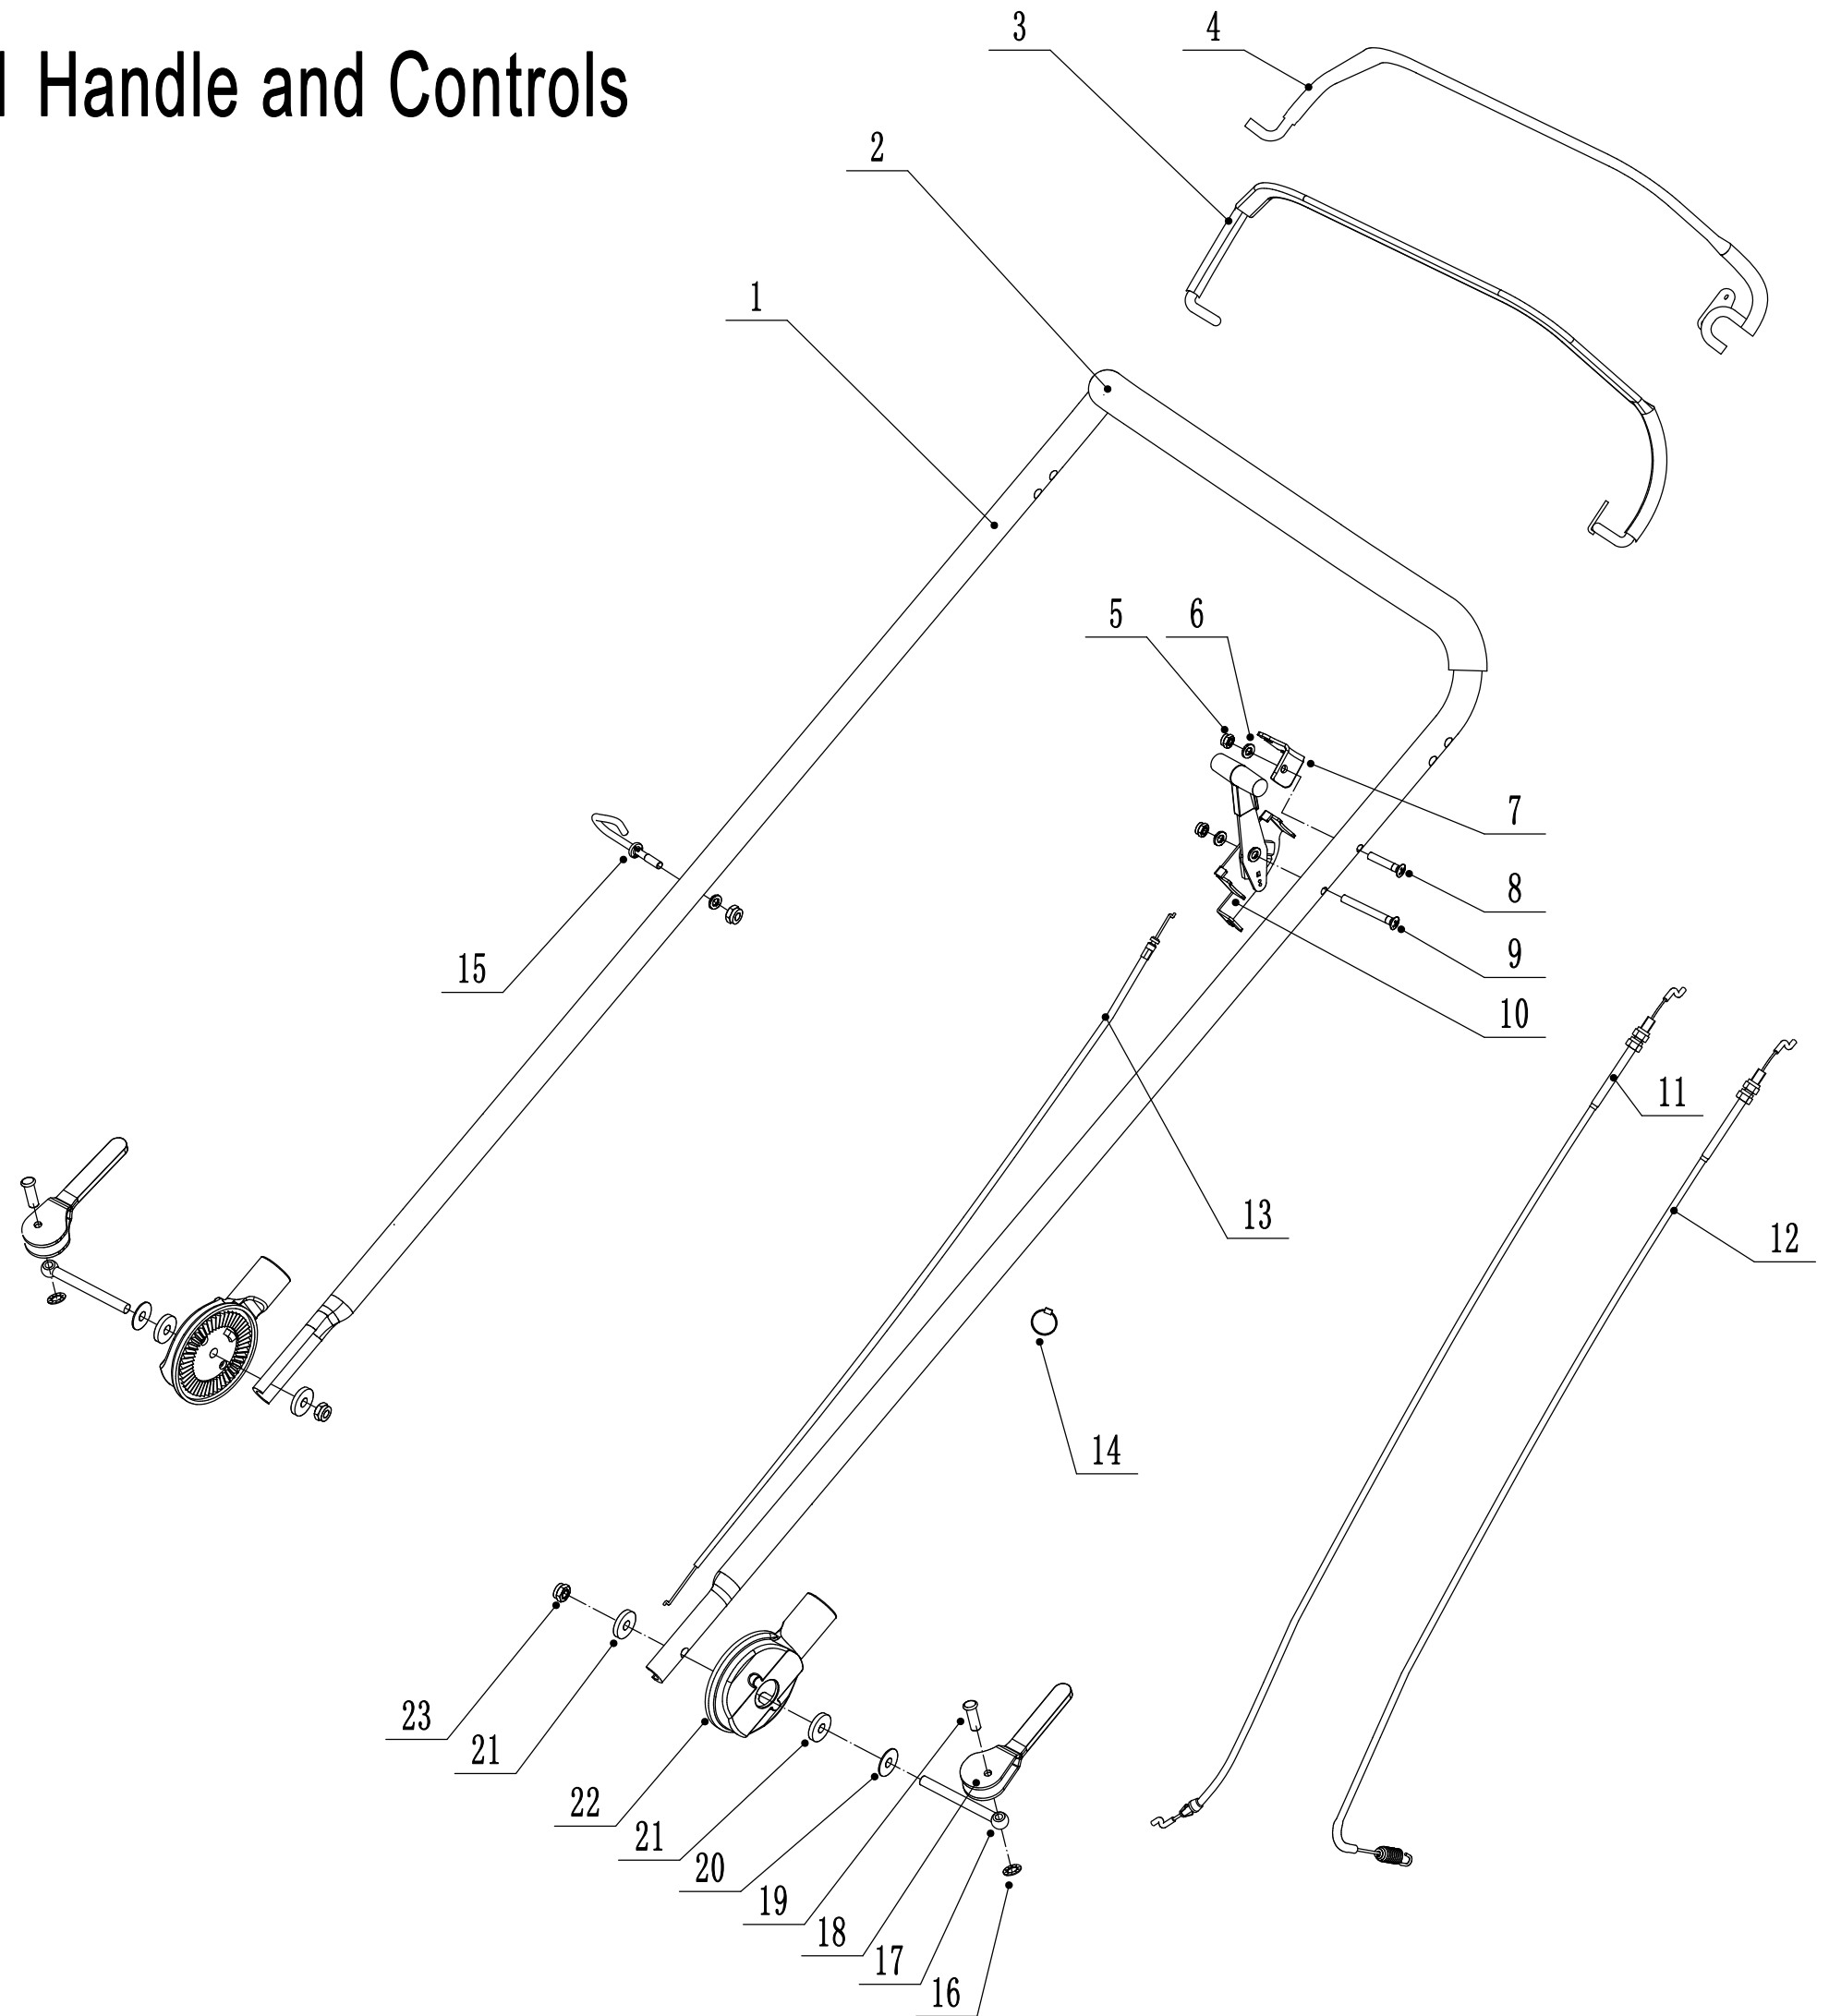

6 WB506SC-3in1 Handle and Controls

Part 6 - Handle and Controls

No.	ID Zboží	Název
1	4560115010/44	handle
2	GM56E010000080	sheath
3	5320511030S/44	clutch lever weldment
4	5320503020S/44	brake lever weldment
5	0202006000	hexagon lock nut
6	0301006000	spacer
7	GM46B050000010/01	bracket
8	0108006040	screw
9	0108006050	screw
10	GM46B050100000	bracket
11	BS120-1140	clutch cable
12	LH186-1195	brake cable
13	YM72-1080-A	throttle cable
14	ZD3/190	ties
15	4510511010/01	hook
16	4510114030	cap
17	GM48S000000100/02	bolt
18	GM56A100400000	lock lever
19	0801008022	pin
20	GM56A100000040/04	spacer
21	GM56A100000050/01	spacer
22	GM48S030200000	tooth disc kit
23	0201008000DD	lock nut