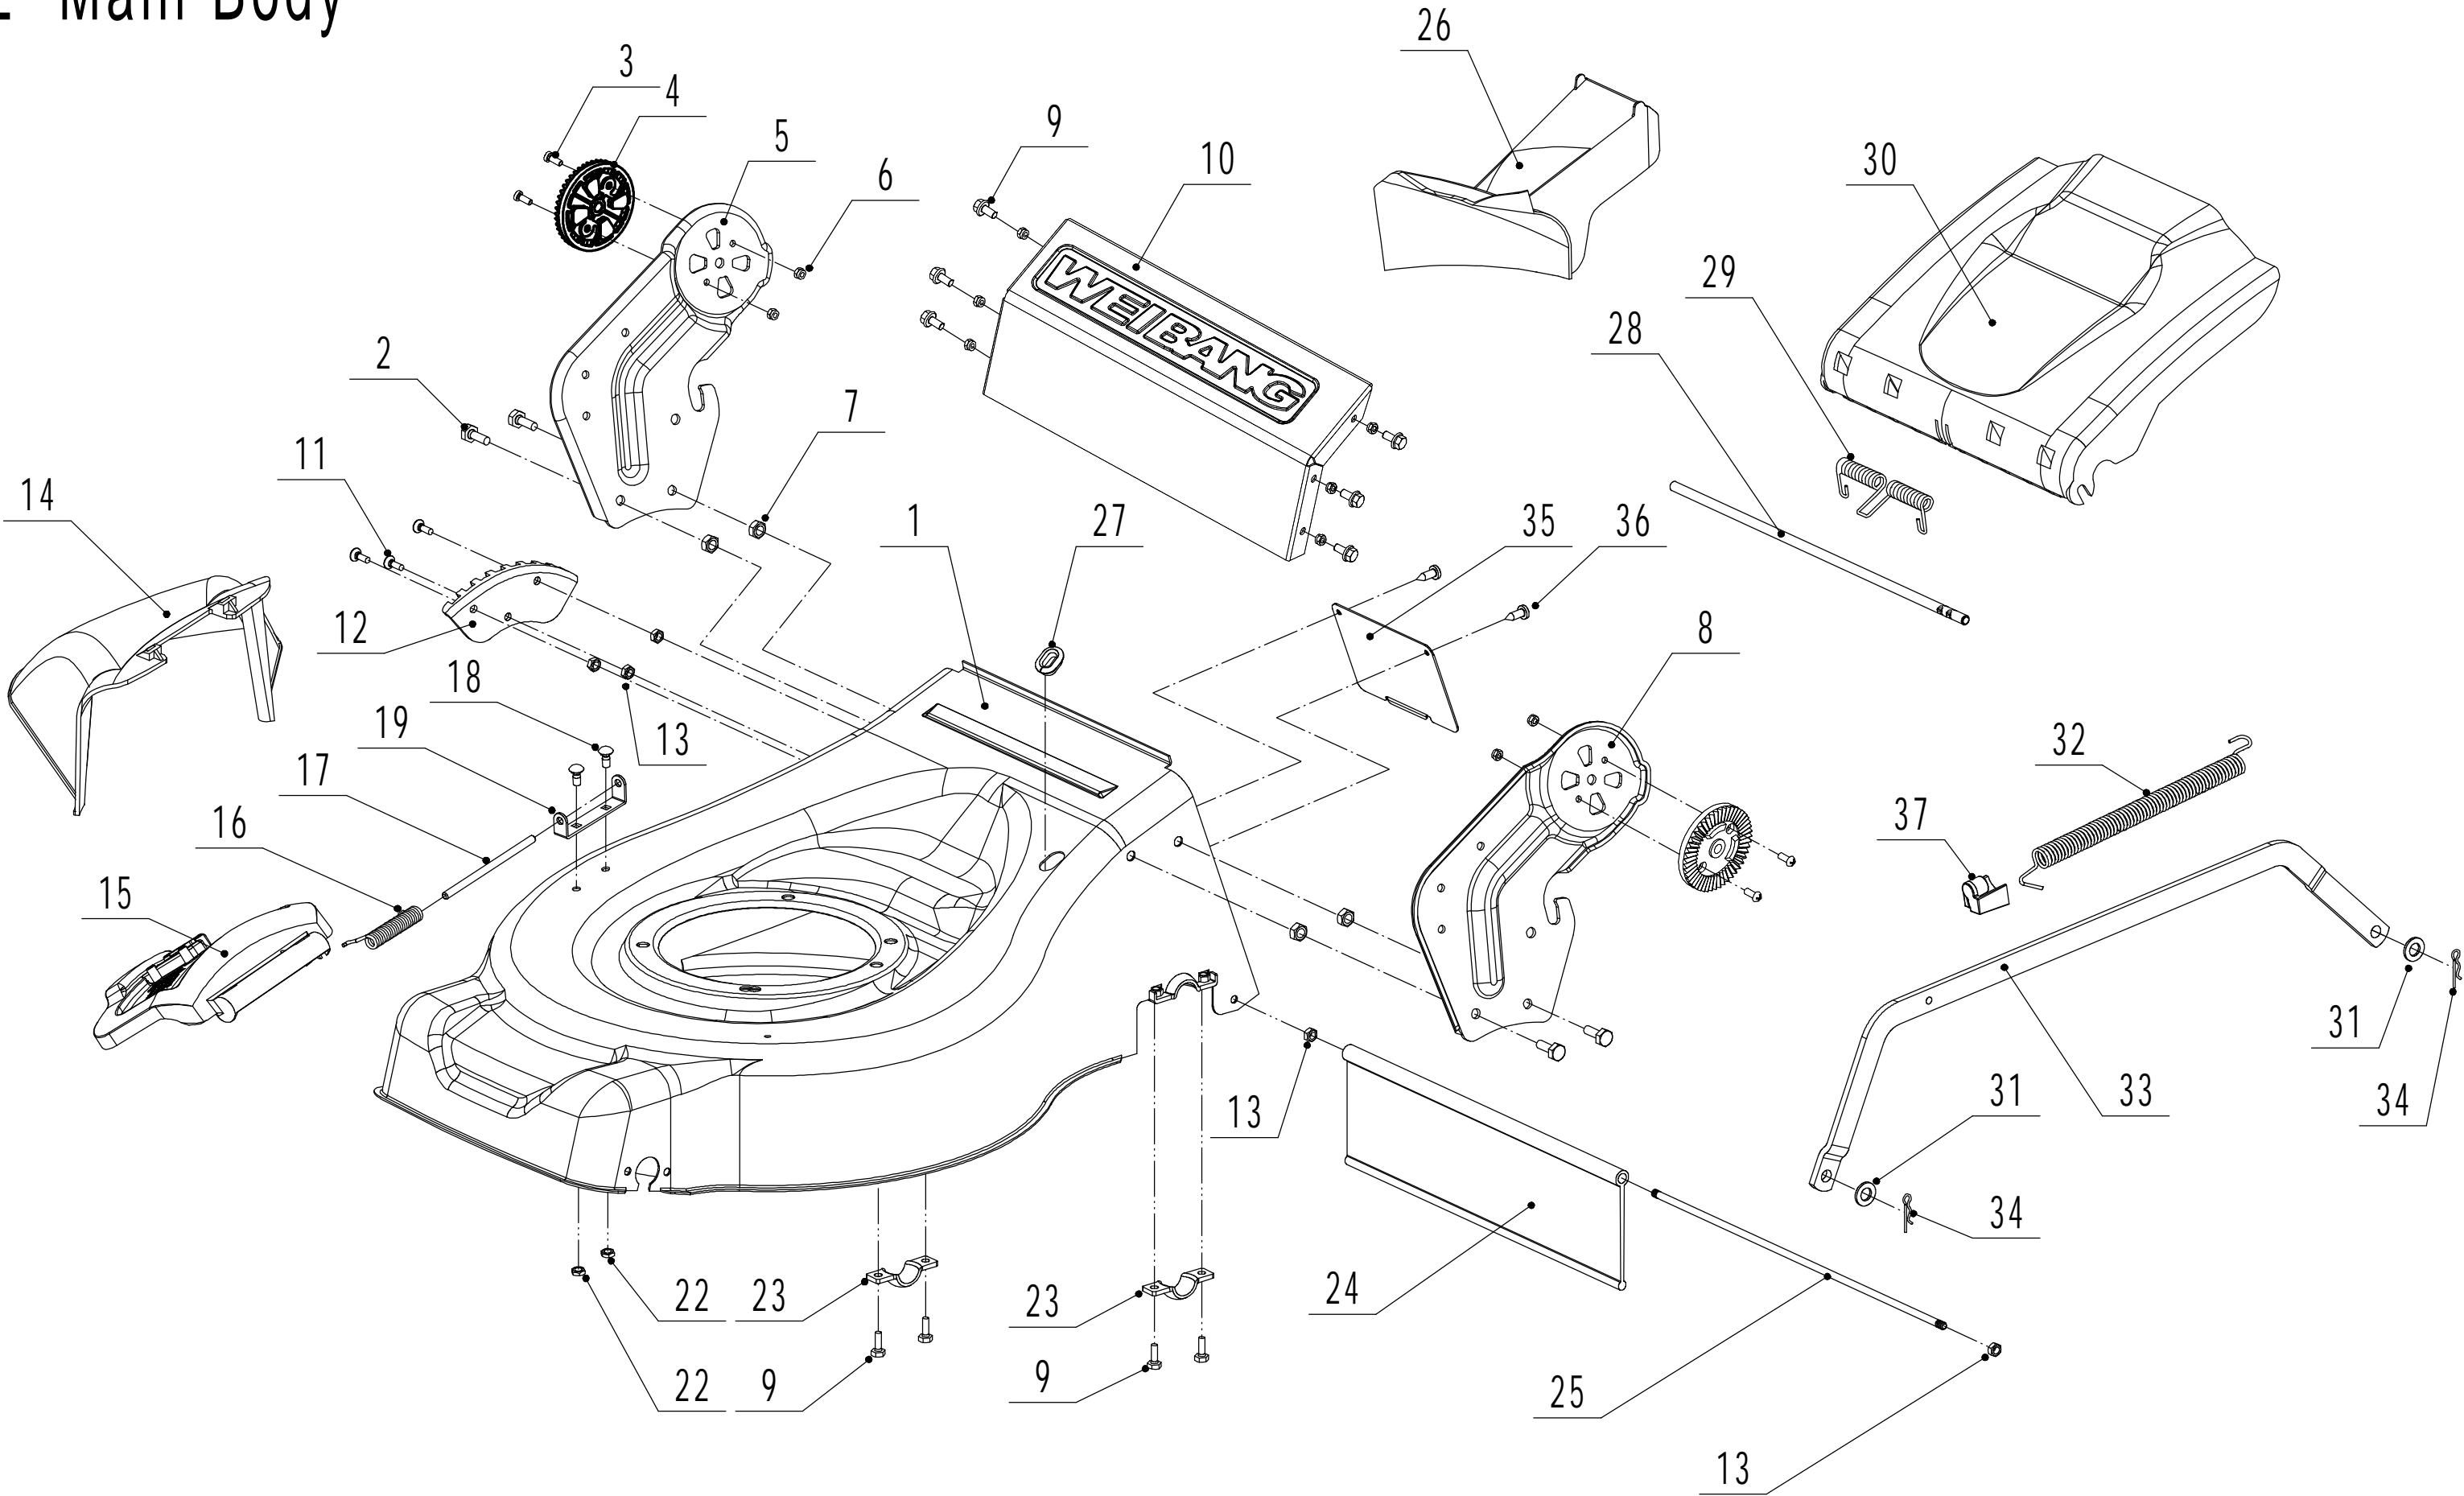

# 2 Main Body

Order	Part number	Name_English	Quantity
1	4560101000/49	Chassis	1
2	0102008016	Bolt - M8x16	4
3	0104005012	Screw - M5x12	4
4	AVSA000000040/22	Tooth Disc	2
5	4560112010K/40	AVS Bracket - R/H	1
6	0202005000	Lock Nut - M5	4
7	0202008000	Lock Nut - M8	4
8	4560111010K/40	AVS Bracket - L/H	1
9	0102006012	Bolt - M6x12	10
10	4560111030/49	Connector	1
11	0104006016	Screw - M6x16	3
12	4560110010/01	Graduator	1
13	0202006000	Lock Nut - M6	9
14	4560108010	Side Discharge Deflector	1
15	4560107012	Side Discharge Cover	1
16	5020119010	Side Discharge Cover Spring	1
17	5020120010/02	Side Discharge Cover Pivot	1
18	0107006014	Bolt	2
19	5020118010/02	Side Discharge Cover Bracket	1
20	4560103010	Front Mask	1
21	0106004013	Screw - ST4.2x13	2
22	0204006000	Bolt - M6x12	2
23	5320114020/01	Upper Bearing Bracket	2
24	4320119010	Trailing Flap	1
25	4320118010/02	Trailing Flap Pivot	1
26	4560104010	Mulching Plug	1
27	5360122010	Rubber Ring	1
28	4560106010/02	Rear Cover Pivot	1
29	5360118010	Spring - Rear Cover	1
30	4560105010	Rear Cover	1
31	0301010000	Plain Washer - M10	2
32	WB2100020102/01	Spring - Connecting Rod	1
33	4560109010/40	Connecting Rod	1
34	5320333010	Spring Clip	2
35	5360105010D/49	Baffle	1
36	0106004009	Screw - ST4.2x9.5	2
37	4560109012	Spring Bracket	1

# 3 Blade System

Order	Part number	Name_English	Quantity
1	5360111010/02	Engine Washer 1	1
2	5360112010/02	Engine Washer 2	2
3	5320115010	Screw - 3/8x16x25	3
4	4510401010	Key	2
5	5020402070/02	Engine Pulley	1
6	0105006006	Screw - M6x6	1
7	5320120012	Belt - V10x780	1
8	4560102010	Belt Shield	1
9	0302006000	Plain Washer - M6	3
10	0202006000	Lock Nut - M6	3
12	5320404020/02	Adaptor	1
13	5310402010	Friction Washer	2
14	4510403010A/35	Blade	1
15	5310404010/02	Locking Disc	1
16	5310406010/04	Dish Washer	1
17	5320405010	Blade Bolt - 3/8x24x51	1