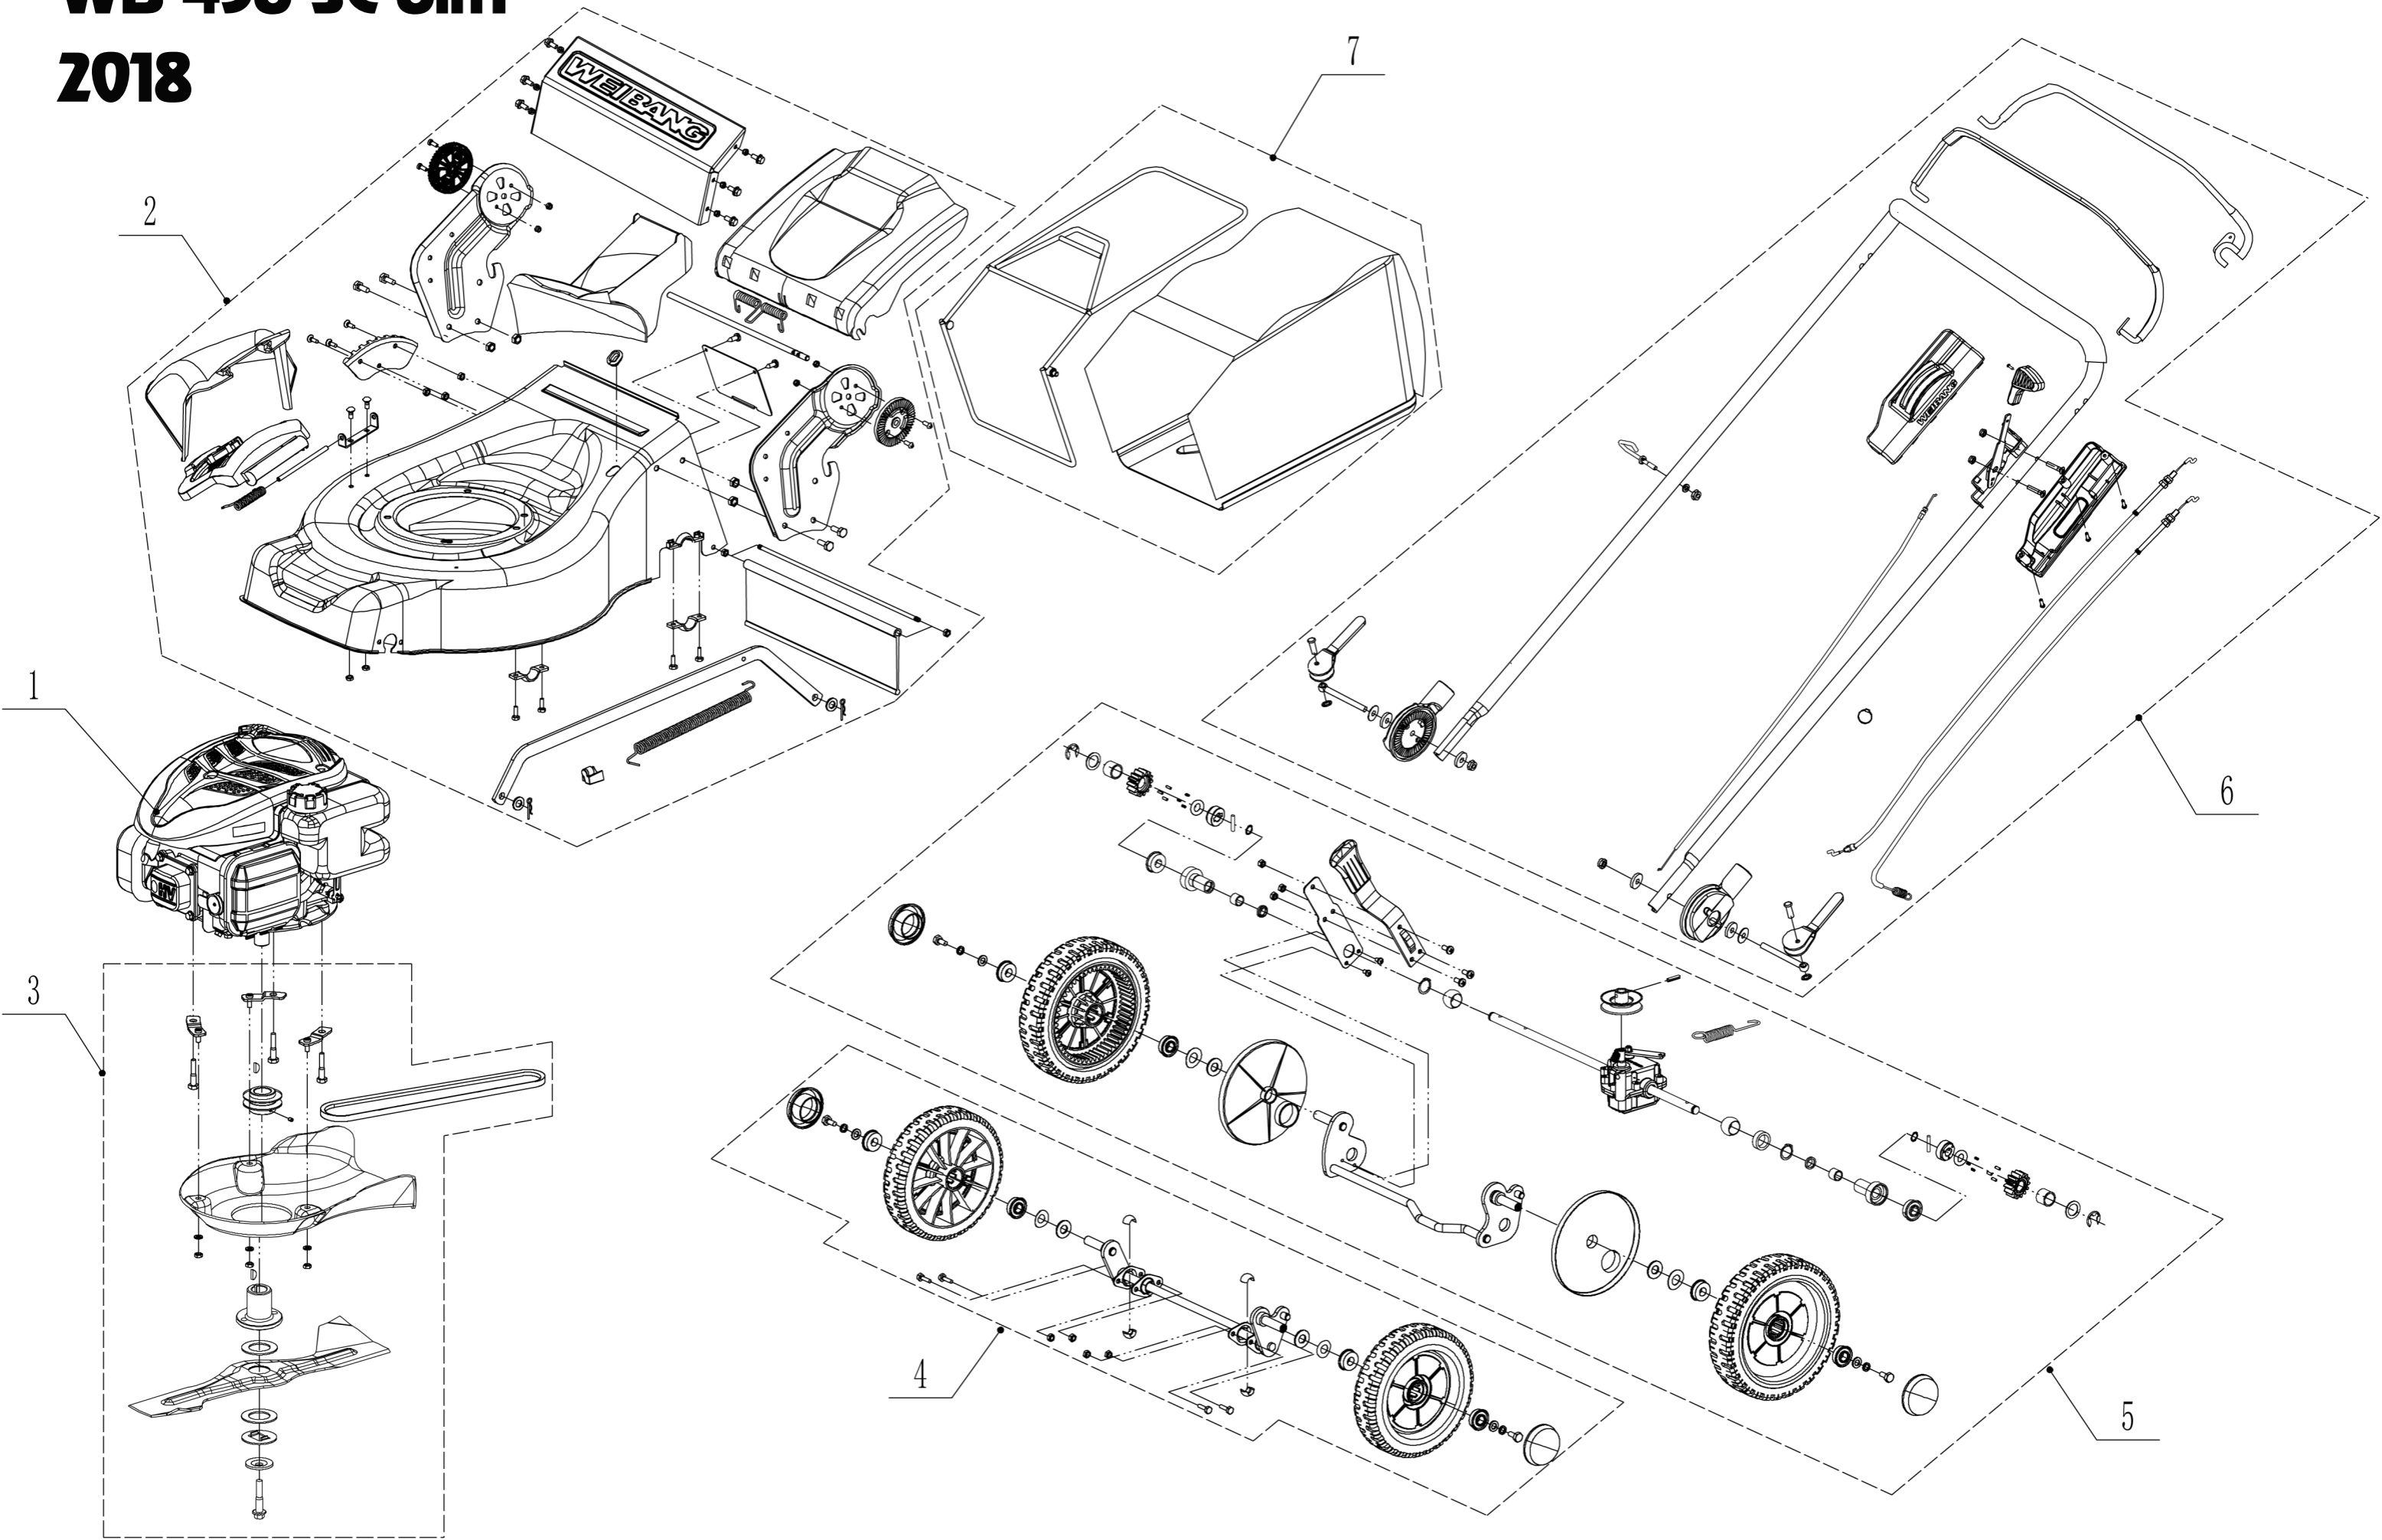

# 2 Main Body

Order	Part number	Name_English	Quantity
1	4560101000/49	Chassis	1
2	0102008016	Bolt - M8x16	4
3	0104005012	Screw - M5x12	4
4	AVSA000000040/22	Tooth Disc	2
5	4560112010K/40	AVS Bracket - R/H	1
6	0202005000	Lock Nut - M5	4
7	0202008000	Lock Nut - M8	4
8	4560111010K/40	AVS Bracket - L/H	1
9	0102006012	Bolt - M6x12	10
10	4560111030/49	Connector	1
11	0104006016	Screw - M6x16	3
12	4560110010/01	Graduator	1
13	0202006000	Lock Nut - M6	9
14	4560108010	Side Discharge Deflector	1
15	4560107012	Side Discharge Cover	1
16	5020119010	Side Discharge Cover Spring	1
17	5020120010/02	Side Discharge Cover Pivot	1
18	0107006014	Bolt	2
19	5020118010/02	Side Discharge Cover Bracket	1
20	4560103010	Front Mask	1
21	0106004013	Screw - ST4.2x13	2
22	0204006000	Bolt - M6x12	2
23	5320114020/01	Upper Bearing Bracket	2
24	4320119010	Trailing Flap	1
25	4320118010/02	Trailing Flap Pivot	1
26	4560104010	Mulching Plug	1
27	5360122010	Rubber Ring	1
28	4560106010/02	Rear Cover Pivot	1
29	5360118010	Spring - Rear Cover	1
30	4560105010	Rear Cover	1
31	0301010000	Plain Washer - M10	2
32	WB2100020102/01	Spring - Connecting Rod	1
33	4560109010/40	Connecting Rod	1
34	5320333010	Spring Clip	2
35	5360105010D/49	Baffle	1
36	0106004009	Screw - ST4.2x9.5	2
37	4560109012	Spring Bracket	1

# 3 Blade System

Order	Part number	Name_English	Quantity
1	5360111010/02	Engine Washer 1	1
2	5360112010/02	Engine Washer 2	2
3	5320115010	Screw - 3/8x16x25	3
4	4510401010	Key	2
5	5020402070/02	Engine Pulley	1
6	0105006006	Screw - M6x6	1
7	5320120012	Belt - V10x780	1
8	4560102010	Belt Shield	1
9	0302006000	Plain Washer - M6	3
10	0202006000	Lock Nut - M6	3
12	5320404020/02	Adaptor	1
13	5310402010	Friction Washer	2
14	4510403010A/35	Blade	1
15	5310404010/02	Locking Disc	1
16	5310406010/04	Dish Washer	1
17	5320405010	Blade Bolt - 3/8x24x51	1