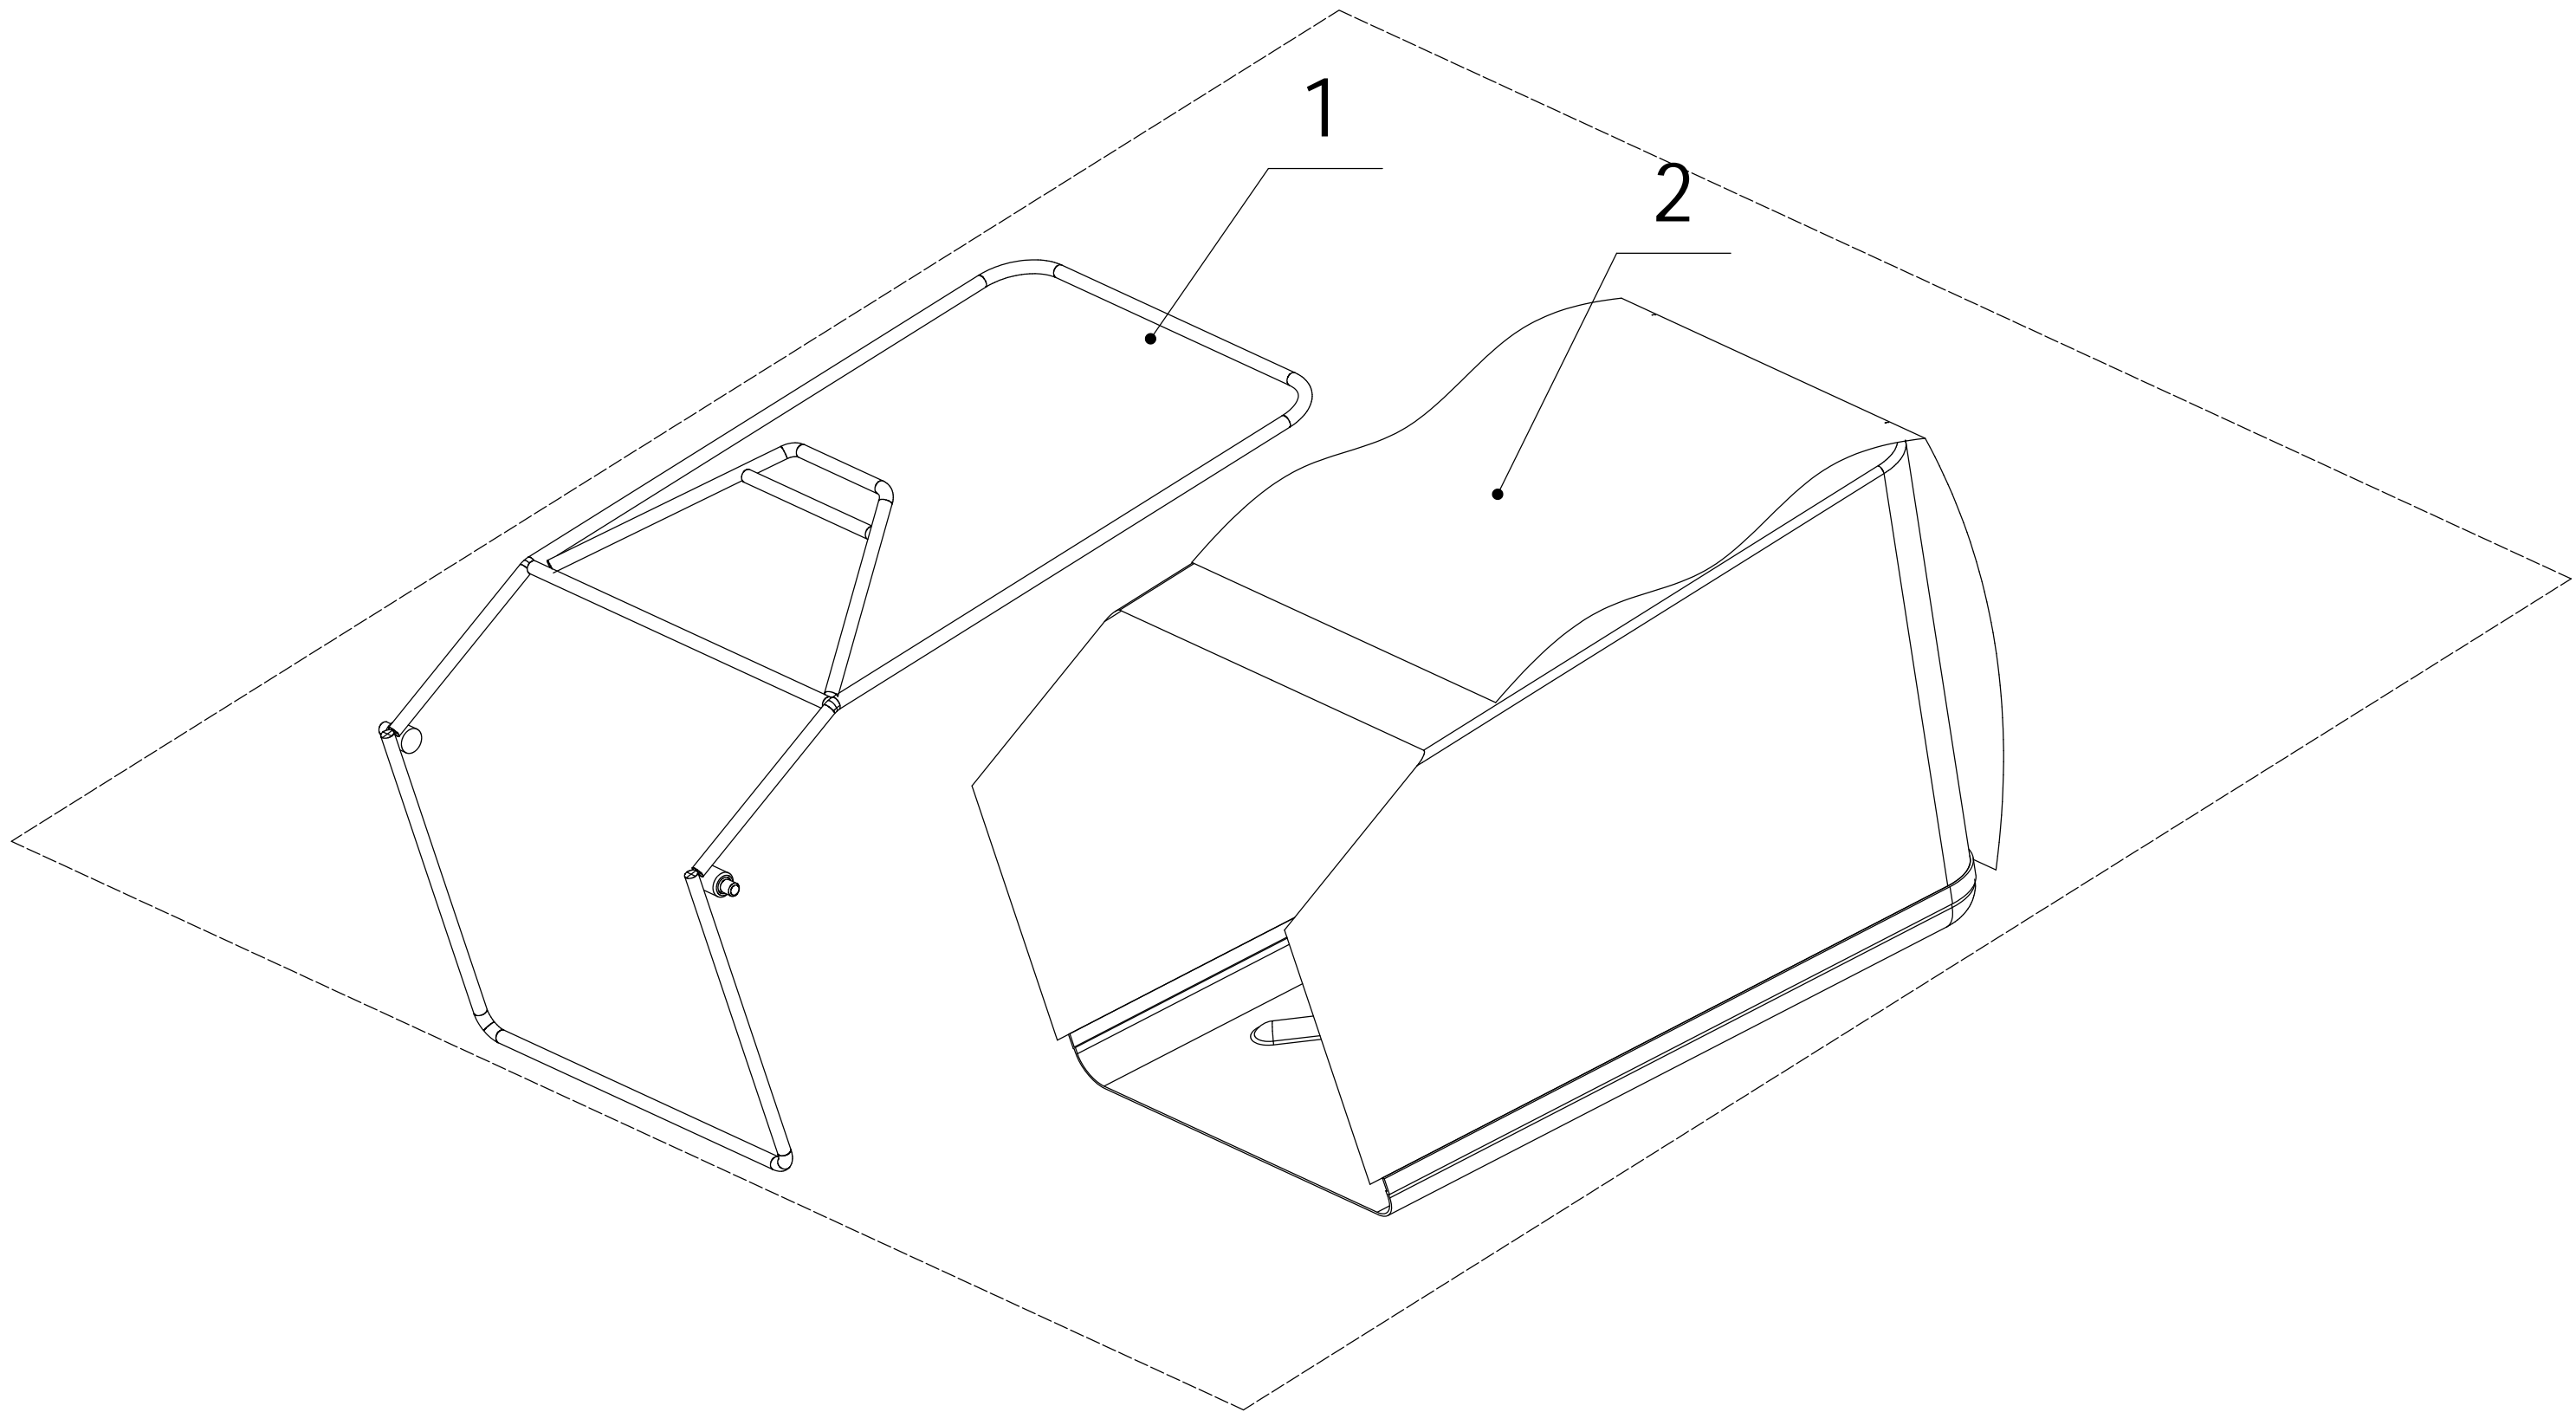

7 Grasscatcher

Order	Part number	Name_English	Quantity
1	4560602010/22	Frame - Grass Bag	1
2	4560603010/84	Grass Bag	1