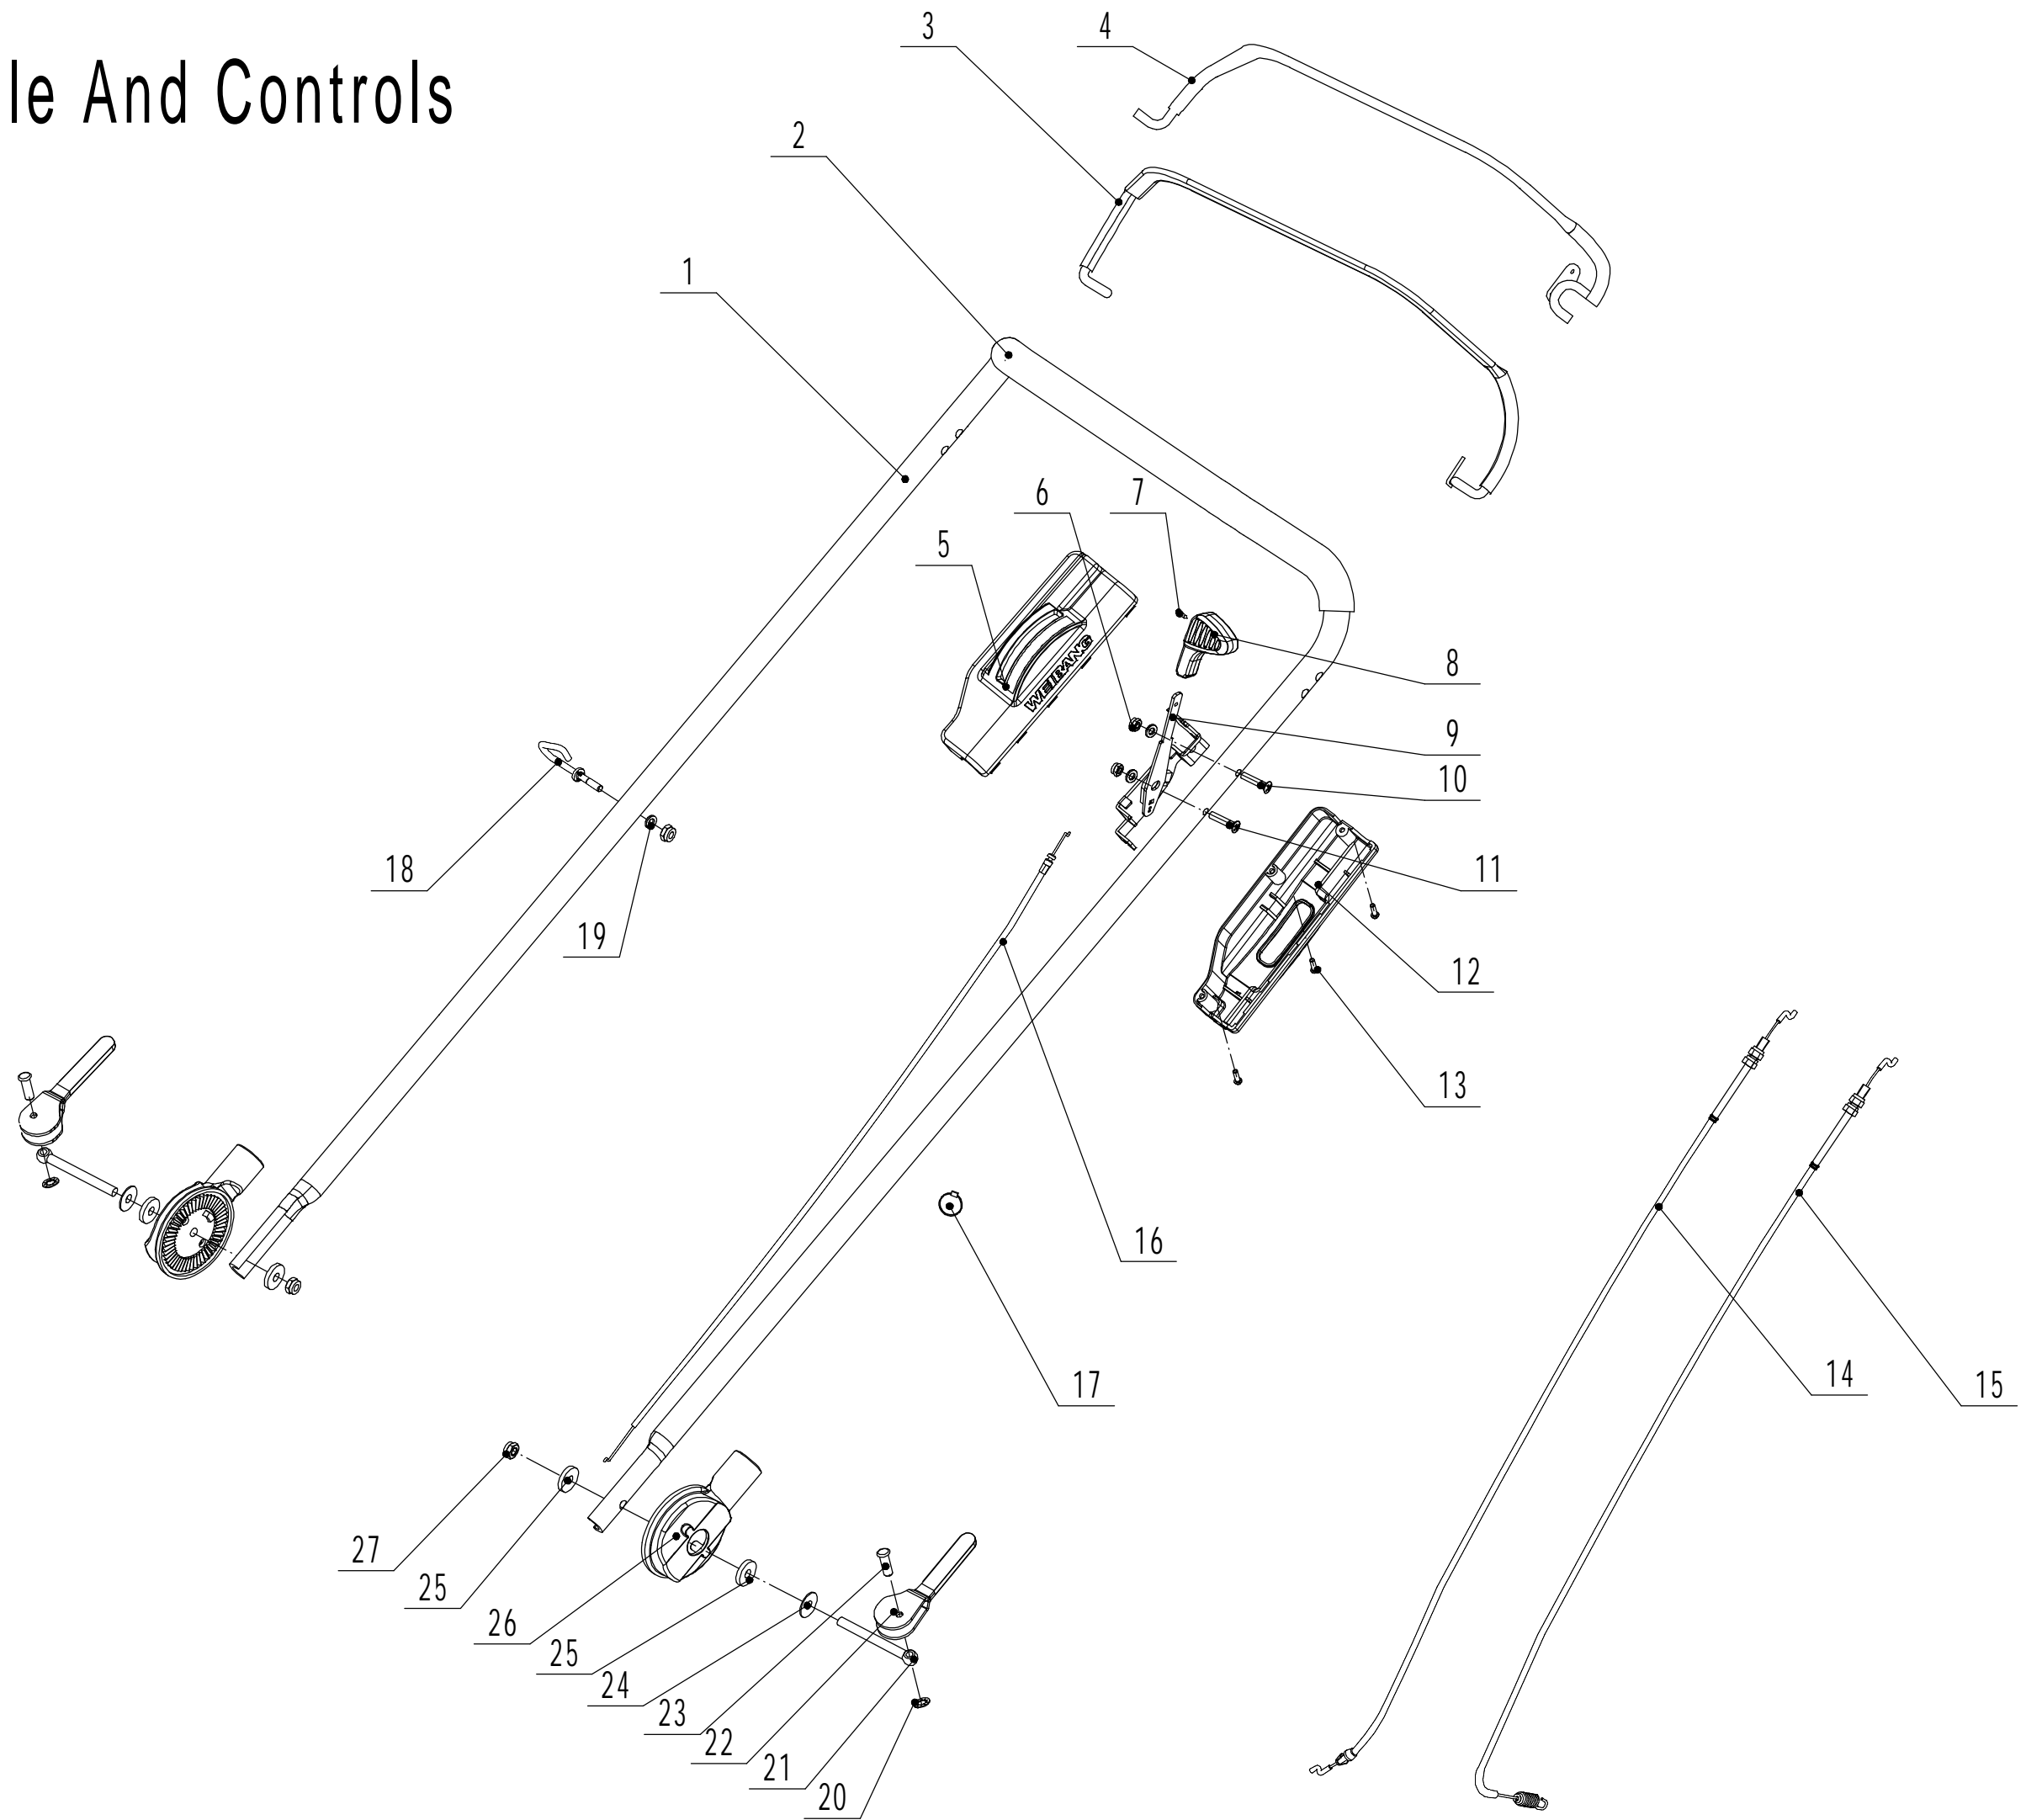

Handle And Controls

Order	Part number	Name_English	Quantity
1	4560115010/49	Handle	1
2	GM56E010000080	Handle Sheath	1
3	5020506030S/40	Clutch Lever	1
4	5020503020S/40	OPC Lever	1
5	GM46E050000030	Throttle Control Box Upper Cover	1
6	0202006000	Lock Nut - M6	3
7	0106003013	Screw - ST2.9x13	1
8	5380510010	Throttle Control Grip	1
9	GM46E050100000	Throttle Control Bracket	1
10	0108006040	Screw - M6x40	1
11	0108006050	Screw - M6x50	1
12	GM46E050000040	Throttle Control Box Lower Cover	1
13	0113040018	Screw - ST4x18	3
14	BS120-1140	OPC Cable	1
15	LH186-1195	Clutch Cable	1
16	YM72-1080-A	Throttle Cable	1
17	ZD3/190	Cable Tie - 3x190mm	1
18	4510511010/01	Hook - Starter Rope	1
19	0301006000	Washer - M6	3
20	4510114030	Fix Cap	2
21	GM48S000000100	Connecting Bolt	2
22	GM56A100400000	Lock Lever	2
23	0801008022	Axis Pin - 8x22	2
24	GM56A100000040/04	Spacer	2
25	GM56A100000050/01	Spacer	4
26	GM48S030200000	Tooth Disc Kit	2
27	0201008000DD	Lock Nut - M8	2