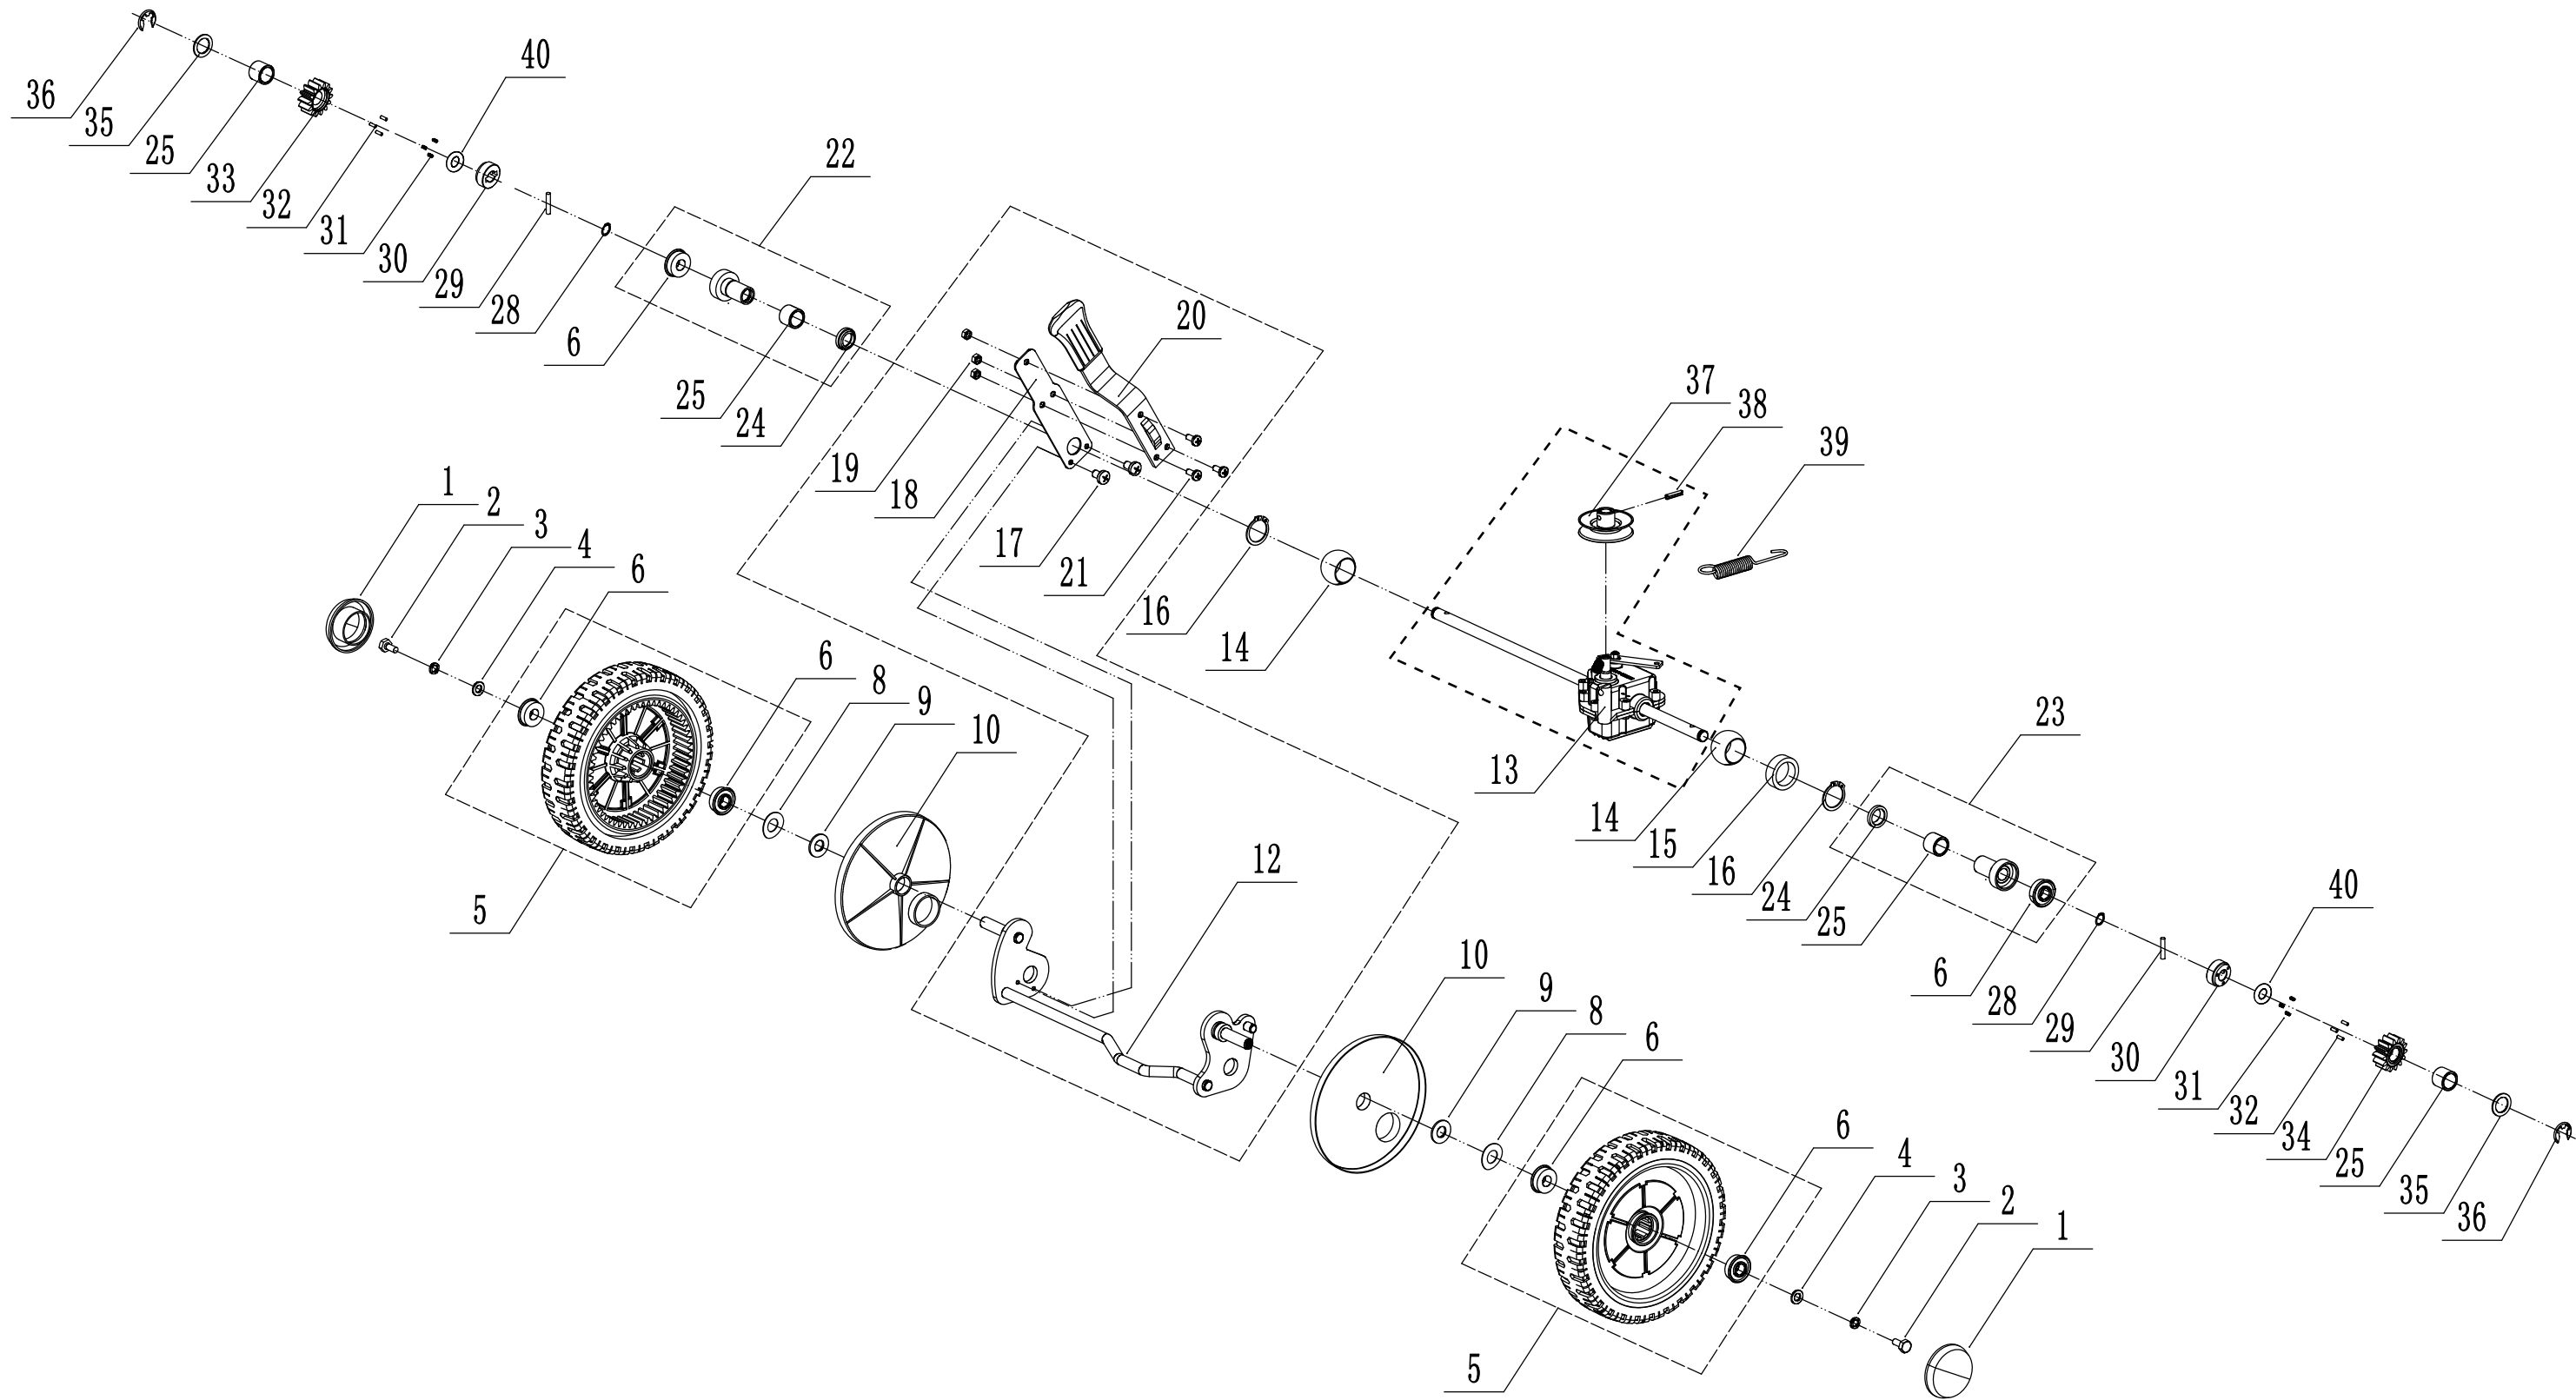

5 Rear axle

Order	Part number	Name_English	Quantity
1	5310214010	Wheel Cap	2
2	0101008015	Bolt - M8x15	2
3	0401008000	Spring Washer - M8	2
4	0301008000	Washer - M8	2
5	5340309010/40	Wheel Assembly	2
6	5310213010	Bearing	6
8	5310211010/02	Spring Washer - M12.7	2
9	5310210010/02	Plain Washer - M12.7	2
10	5340310010	Rear Wheel Shield	2
12	4560301010/01	Rear Axle Frame	1
13	Y054560P	Rear Transmission Assembly	1
14	5320328010	Nylon Ball Bearing	2
15	5320329010/02	Rear Axle Partition	1
16	1001020000	Circlip - M20	2
17	0104005008	Screw - M5x8	2
18	5360311010/22	Spring Of Adjustment Lever	1
19	0202006000	Lock Nut - M6	3
20	5360310010/40	Adjustment Lever	1
21	0104006014	Screw - M6x14	3
22	Y065321	Right Bearing Sheath Assembly	1
23	Y065320	Left Bearing Sheath Assembly	1
24	5320327010	Dustproof Ring	2
25	5320326010P	Bearing	4
28	1001012000	Circlip - M12	2
29	HQ000100060	Pin For Ratchet	2
30	HQ000100050	Ratchet	2
31	HQ000100040	Spring	6
32	HQ000100030	Pin	6
33	HQ000100020	Right Drive Pinion	1
34	HQ000100010	Left Drive Pinion	1
35	5020311010/04	Washer	2
36	1301009000	E-Clip - M9	2
37	5020308020	Gearbox Pulley	1
38	0701005020	Pin - 5x20	2
39	4820317010	Gearbox Spring	1
40	1401025015	O-Ring	2