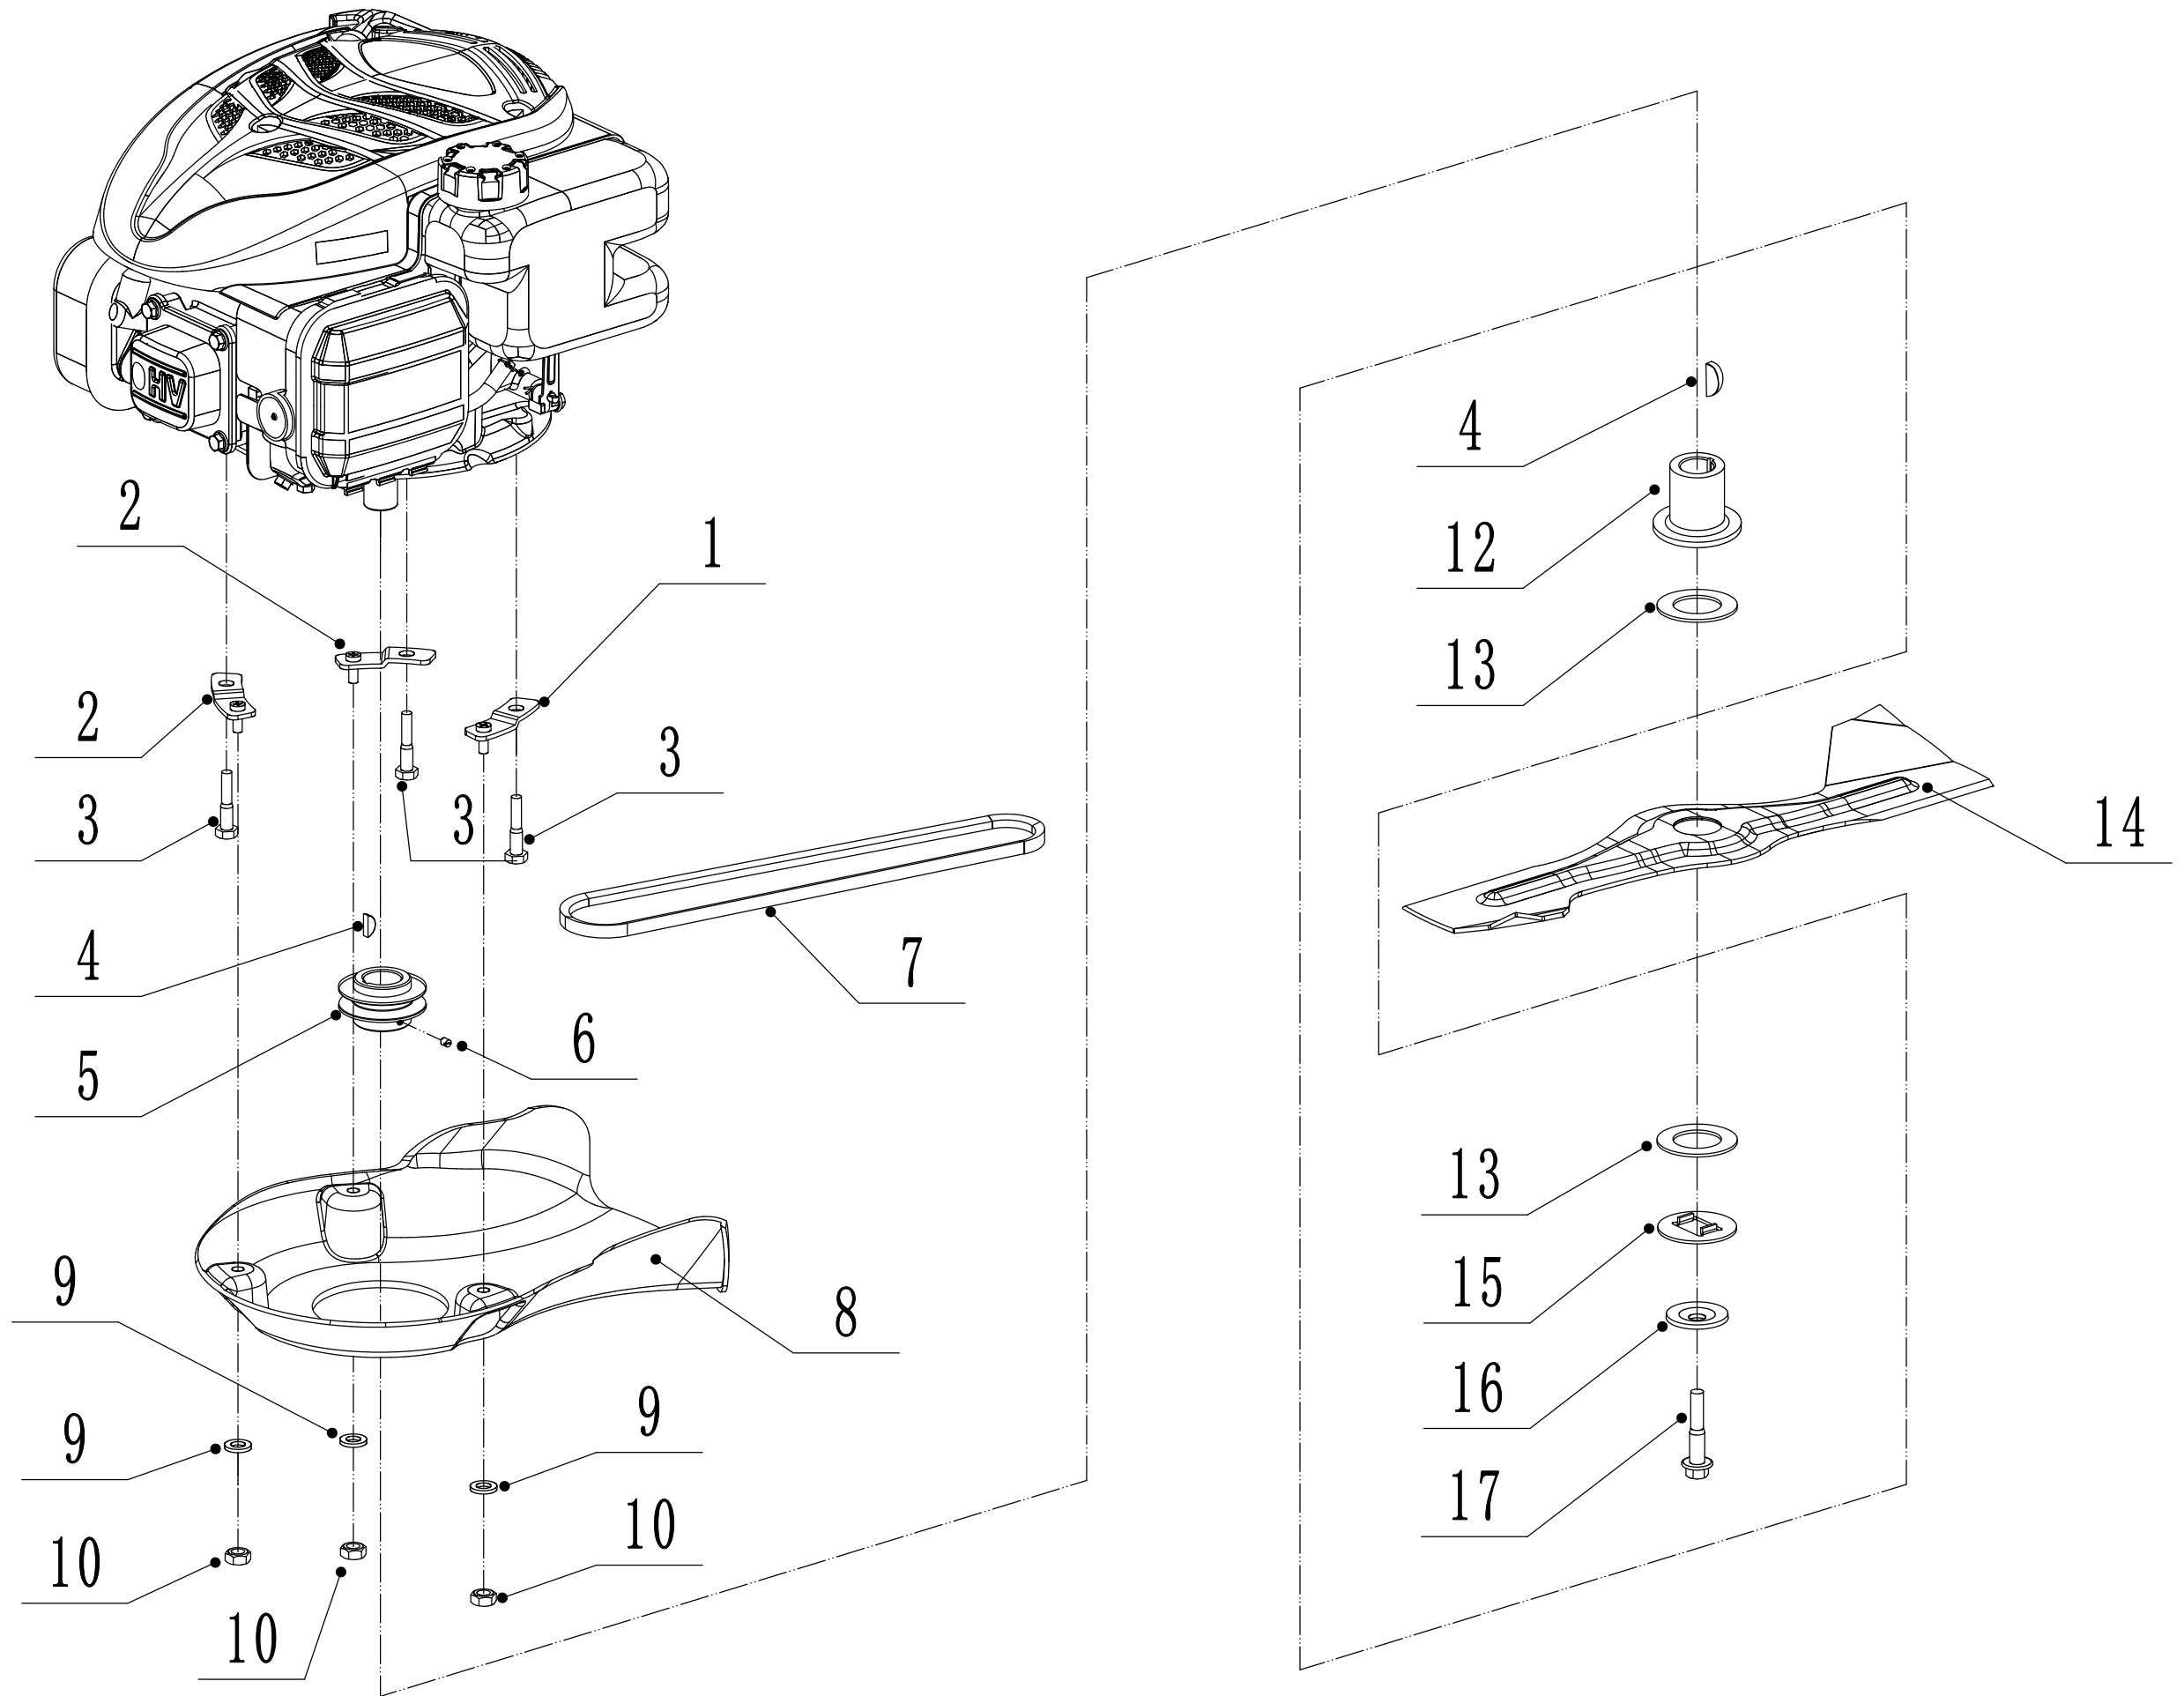

# 2 Main Body

Order	Part number	Name_English	Quantity
1	4560101000/49	Chassis	1
2	0102008016	Bolt - M8x16	4
3	0104005012	Screw - M5x12	4
4	AVSA000000040/22	Tooth Disc	2
5	4560112010K/40	AVS Bracket - R/H	1
6	0202005000	Lock Nut - M5	4
7	0202008000	Lock Nut - M8	4
8	4560111010K/40	AVS Bracket - L/H	1
9	0102006012	Bolt - M6x12	10
10	4560111030/49	Connector	1
11	0104006016	Screw - M6x16	3
12	4560110010/01	Graduator	1
13	0202006000	Lock Nut - M6	9
14	4560108010	Side Discharge Deflector	1
15	4560107012	Side Discharge Cover	1
16	5020119010	Side Discharge Cover Spring	1
17	5020120010/02	Side Discharge Cover Pivot	1
18	0107006014	Bolt	2
19	5020118010/02	Side Discharge Cover Bracket	1
20	4560103010	Front Mask	1
21	0106004013	Screw - ST4.2x13	2
22	0204006000	Bolt - M6x12	2
23	5320114020/01	Upper Bearing Bracket	2
24	4320119010	Trailing Flap	1
25	4320118010/02	Trailing Flap Pivot	1
26	4560104010	Mulching Plug	1
27	5360122010	Rubber Ring	1
28	4560106010/02	Rear Cover Pivot	1
29	5360118010	Spring - Rear Cover	1
30	4560105010	Rear Cover	1
31	0301010000	Plain Washer - M10	2
32	WB2100020102/01	Spring - Connecting Rod	1
33	4560109010/40	Connecting Rod	1
34	5320333010	Spring Clip	2
35	5360105010D/49	Baffle	1
36	0106004009	Screw - ST4.2x9.5	2
37	4560109012	Spring Bracket	1

# 3 Blade System

Order	Part number	Name_English	Quantity
1	5360111010/02	Engine Washer 1	1
2	5360112010/02	Engine Washer 2	2
3	5320115010	Screw - 3/8x16x25	3
4	4510401010	Key	2
5	5020402070/02	Engine Pulley	1
6	0105006006	Screw - M6x6	1
7	5320120012	Belt - V10x780	1
8	4560102010	Belt Shield	1
9	0302006000	Plain Washer - M6	3
10	0202006000	Lock Nut - M6	3
12	5320404020/02	Adaptor	1
13	5310402010	Friction Washer	2
14	4510403010A/35	Blade	1
15	5310404010/02	Locking Disc	1
16	5310406010/04	Dish Washer	1
17	5320405010	Blade Bolt - 3/8x24x51	1