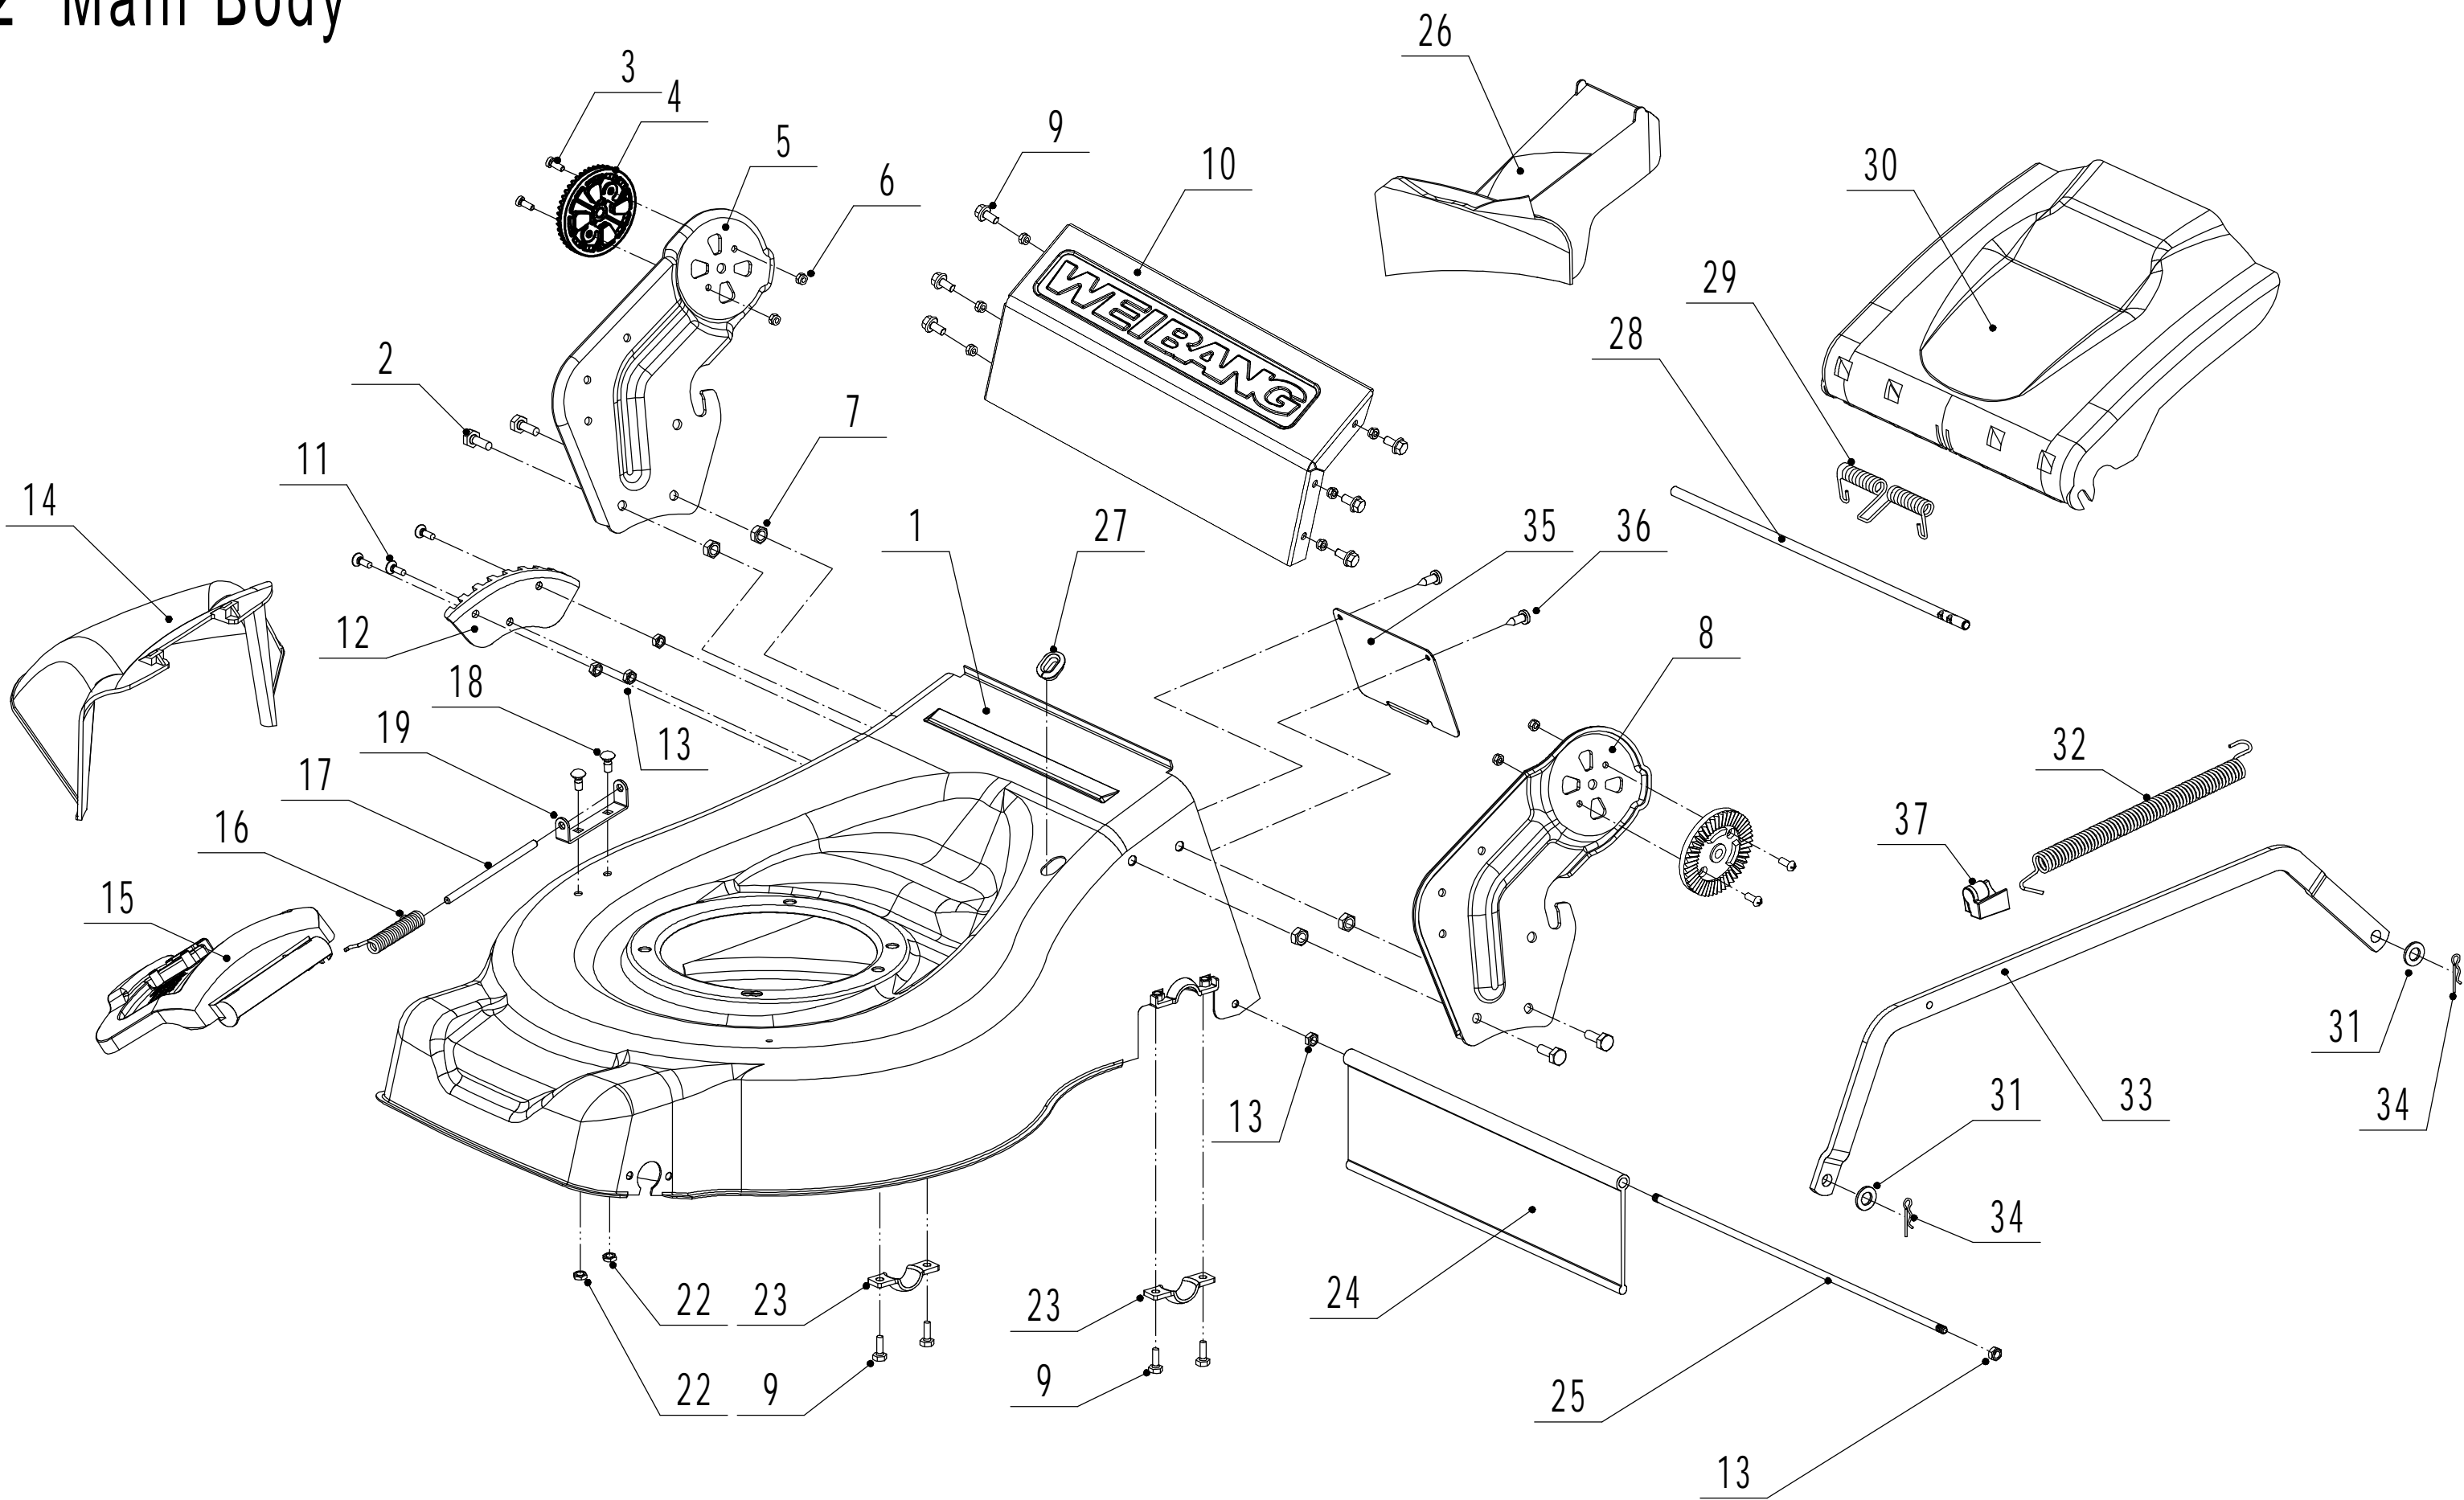

2 Main Body

Part 2 - Main Body Spare Parts		
No.	ID Zboží	Název
1	4560101000/49	Chassis
2	0102008016	Bolt - M8x16
3	0104005012	Screw - M5x12
4	AVSA000000040/22	Tooth Disc
5	4560112010K/40	AVS Bracket - R/H
6	0202005000	Lock Nut - M5
7	0202008000	Lock Nut - M8
8	4560111010K/40	AVS Bracket - L/H
9	0102006012	Bolt - M6x12
10	4560111030/49	Connector
11	0104006016	Screw - M6x16
12	4560110010/01	Graduator
13	0202006000	Lock Nut - M6
14	4560108010	Side Discharge Deflector
15	4560107012	Side Discharge Cover
16	5020119010	Side Discharge Cover Spring
17	5020120010/02	Side Discharge Cover Pivot
18	0107006014	Bolt
19	5020118010/02	Side Discharge Cover Bracket
22	0204006000	Bolt - M6x12
23	5320114020/01	Upper Bearing Bracket
24	4320119010	Trailing Flap
25	4320118010/02	Trailing Flap Pivot
26	4560104010	Mulching Plug
27	5360122010C	Rubber Ring
28	4560106010/02	Rear Cover Pivot
29	5360118010	Spring - Rear Cover
30	4560105010	Rear Cover
31	0301010000	Plain Washer - M10
32	WB2100020102/01	Spring - Connecting Rod
33	4560109010/40	Connecting Rod
34	5320333010	Spring Clip
35	5360105010D/49	Baffle
36	0106004009	Screw - ST4.2x9.5
37	4560109012	Spring Bracket

3 Blade System

Part 3 - Blade System Spare Parts		
No.	ID Zboží	Název
1	5360111010/02	Engine Washer 1
2	5360112010/02	Engine Washer 2
3	5320115010	Screw - 3/8x16x25
4	4510401010	Key
5	5020402070/02	Engine Pulley
6	0105006006	Screw - M6x6
7	5320120011	Belt - V10x783
8	4560102010	Belt Shield
9	0302006000	Plain Washer - M6
10	0202006000	Lock Nut - M6
12	5320404020/02	Adaptor
13	5310402010	Friction Washer
14	4510403010	Blade
15	5310404010/02	Locking Disc
16	5310406010/04	Dish Washer
17	5320405011	Blade Bolt - 3/8x24x55