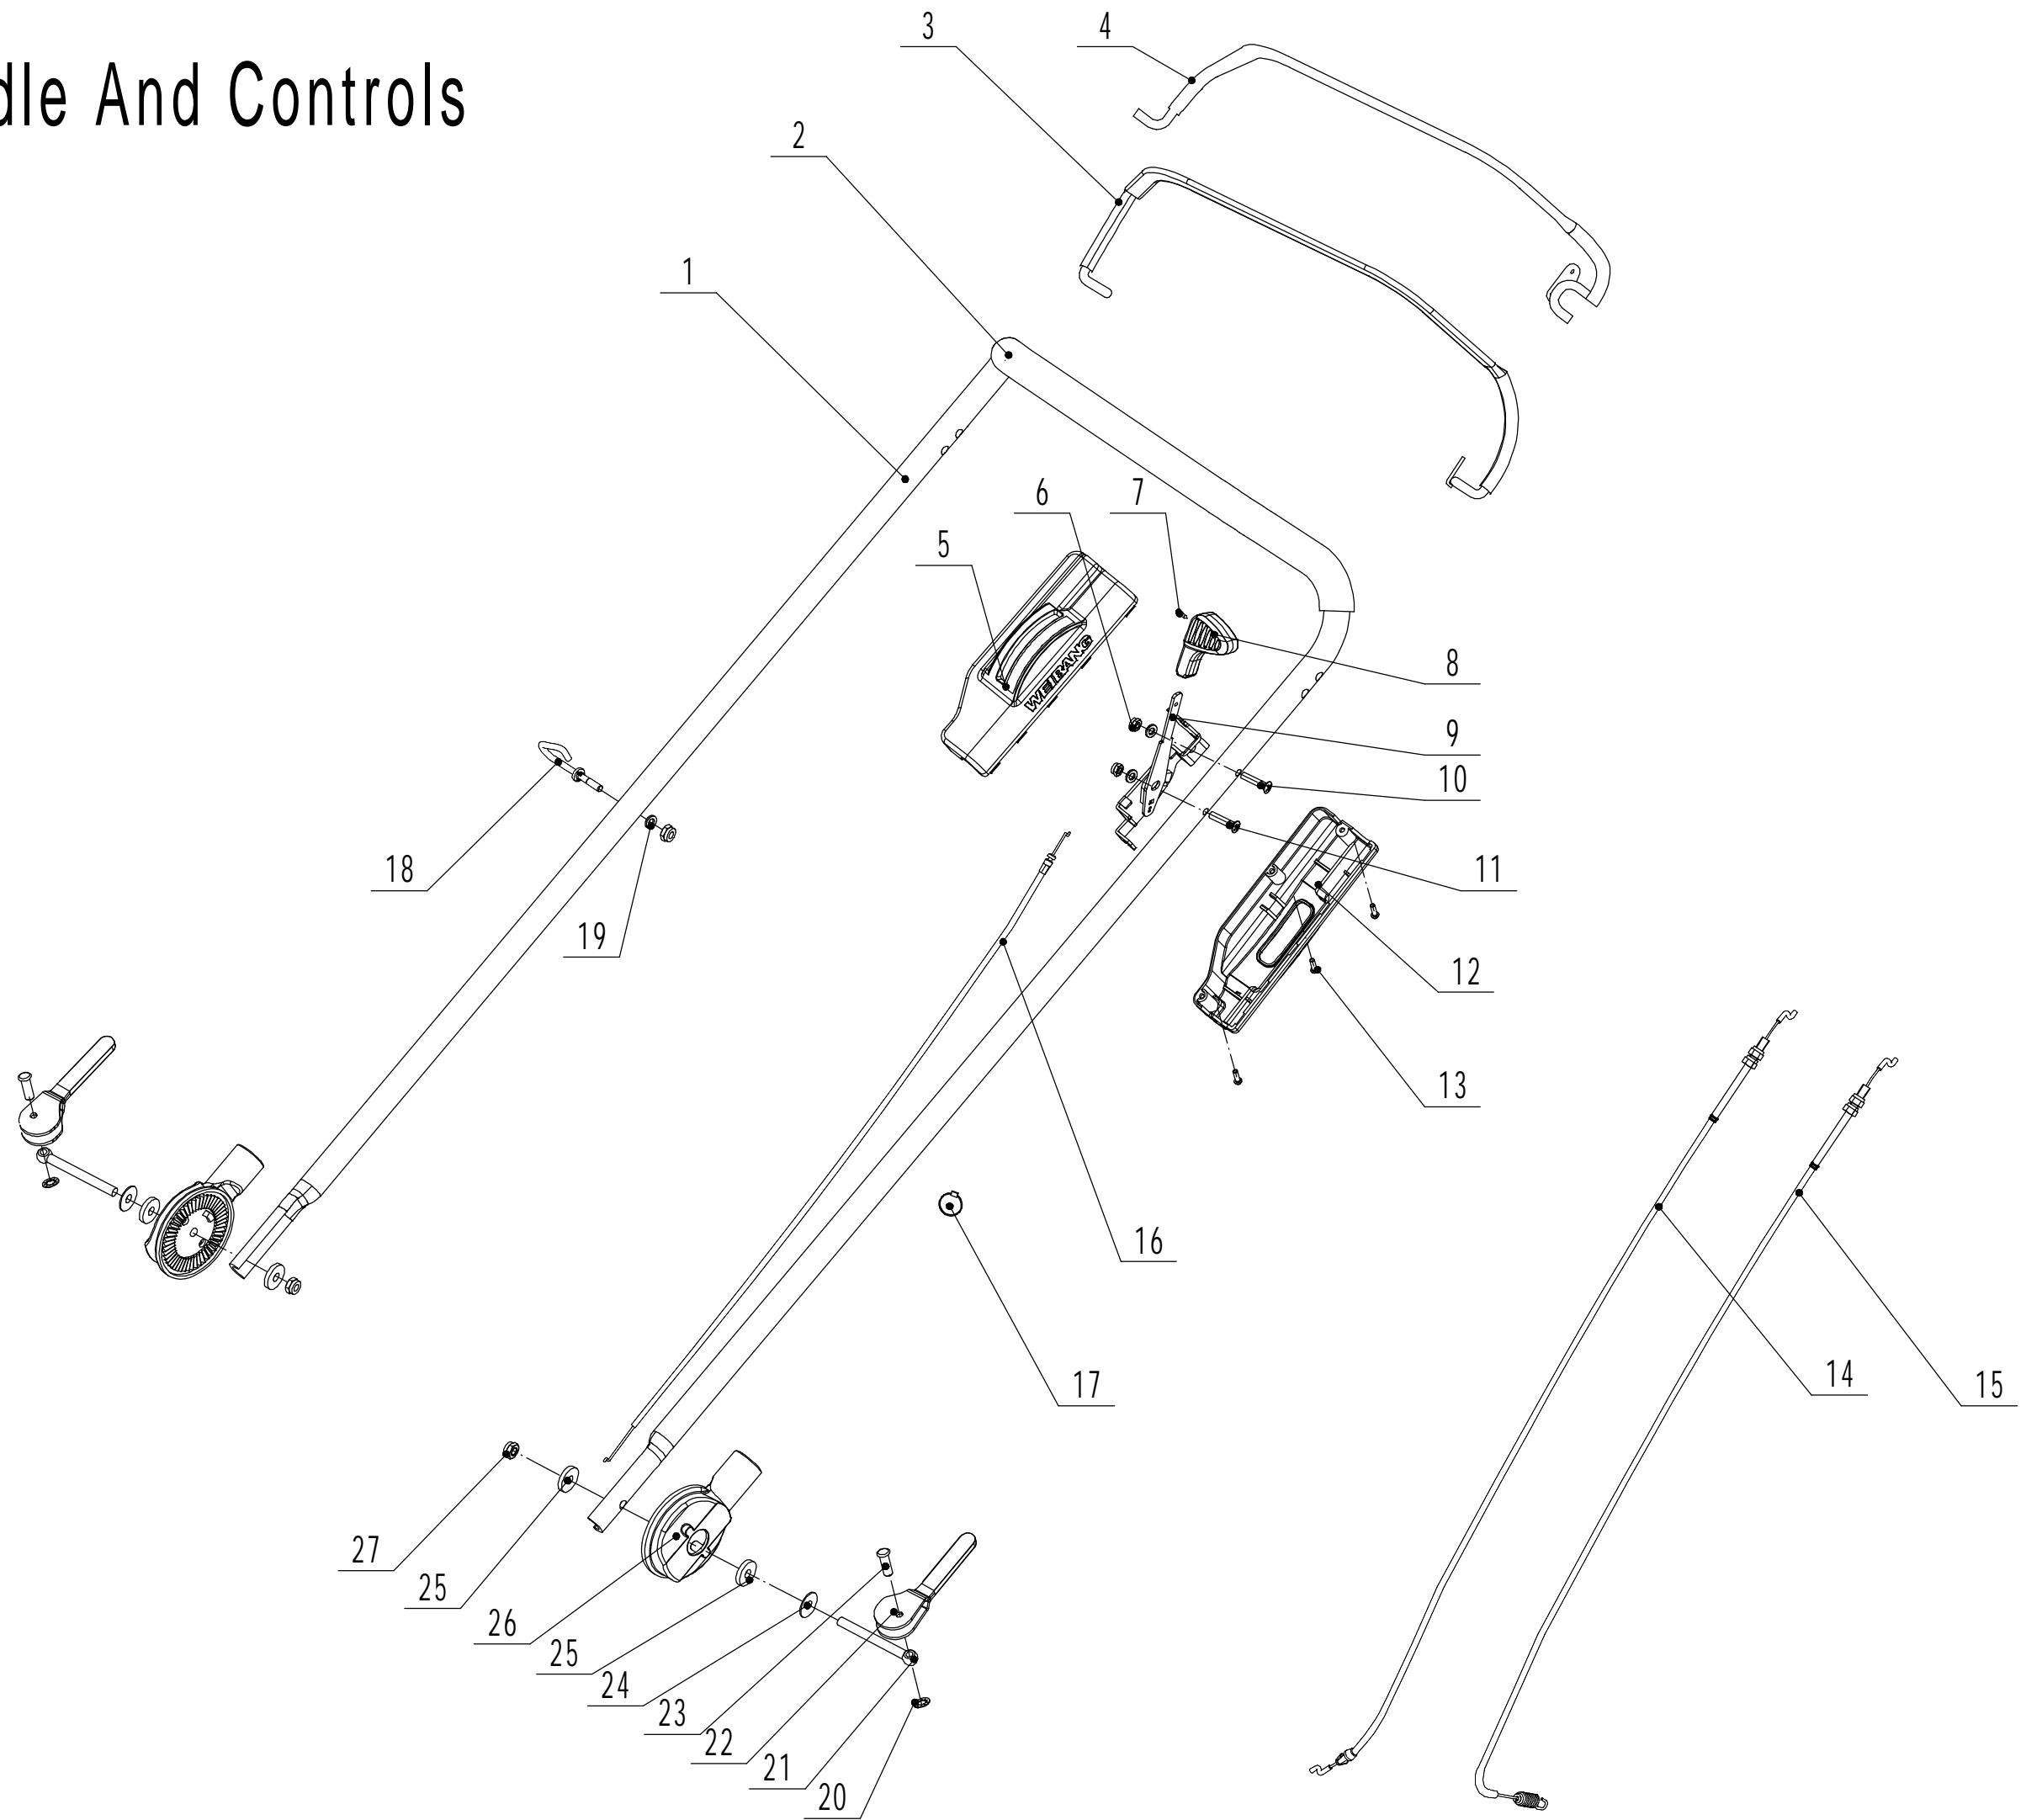

6 Handle And Controls

Part 6 - Handle And Controls Spare Parts

No.	ID Zboží	Název
1	4560115010/49	Handle
2	GM56E010000081	Handle Sheath
3	5020506030S/40	Clutch Lever
4	5020503020S/40	OPC Lever
5	GM46E050000030	Throttle Control Box Upper Cover
6	0202006000	Lock Nut - M6
7	0106003013	Screw - ST2.9x13
8	5380510010	Throttle Control Grip
9	GM46E050100000	Throttle Control Bracket
10	0108006040	Screw - M6x40
11	0108006050	Screw - M6x50
12	GM46E050000040	Throttle Control Box Lower Cover
13	0113040018	Screw - ST4x18
14	BS120-1140	OPC Cable
15	LH194-1195	Clutch Cable
16	YM72-950-A	Throttle Cable
17	ZD8/200	Cable Tie - 8x200mm
18	4510511010/01	Hook - Starter Rope
19	0301006000	Washer - M6
20	4510114030	Fix Cap
21	GM48S000000100	Connecting Bolt
22	GM56A100400000	Lock Lever
23	0801008025	Axis Pin - 8x25
24	GM56A100000040/04	Spacer
25	GM56A100000050/01	Spacer
26	GM48S030200000	Tooth Disc Kit
27	0203008000	Lock Nut-M8