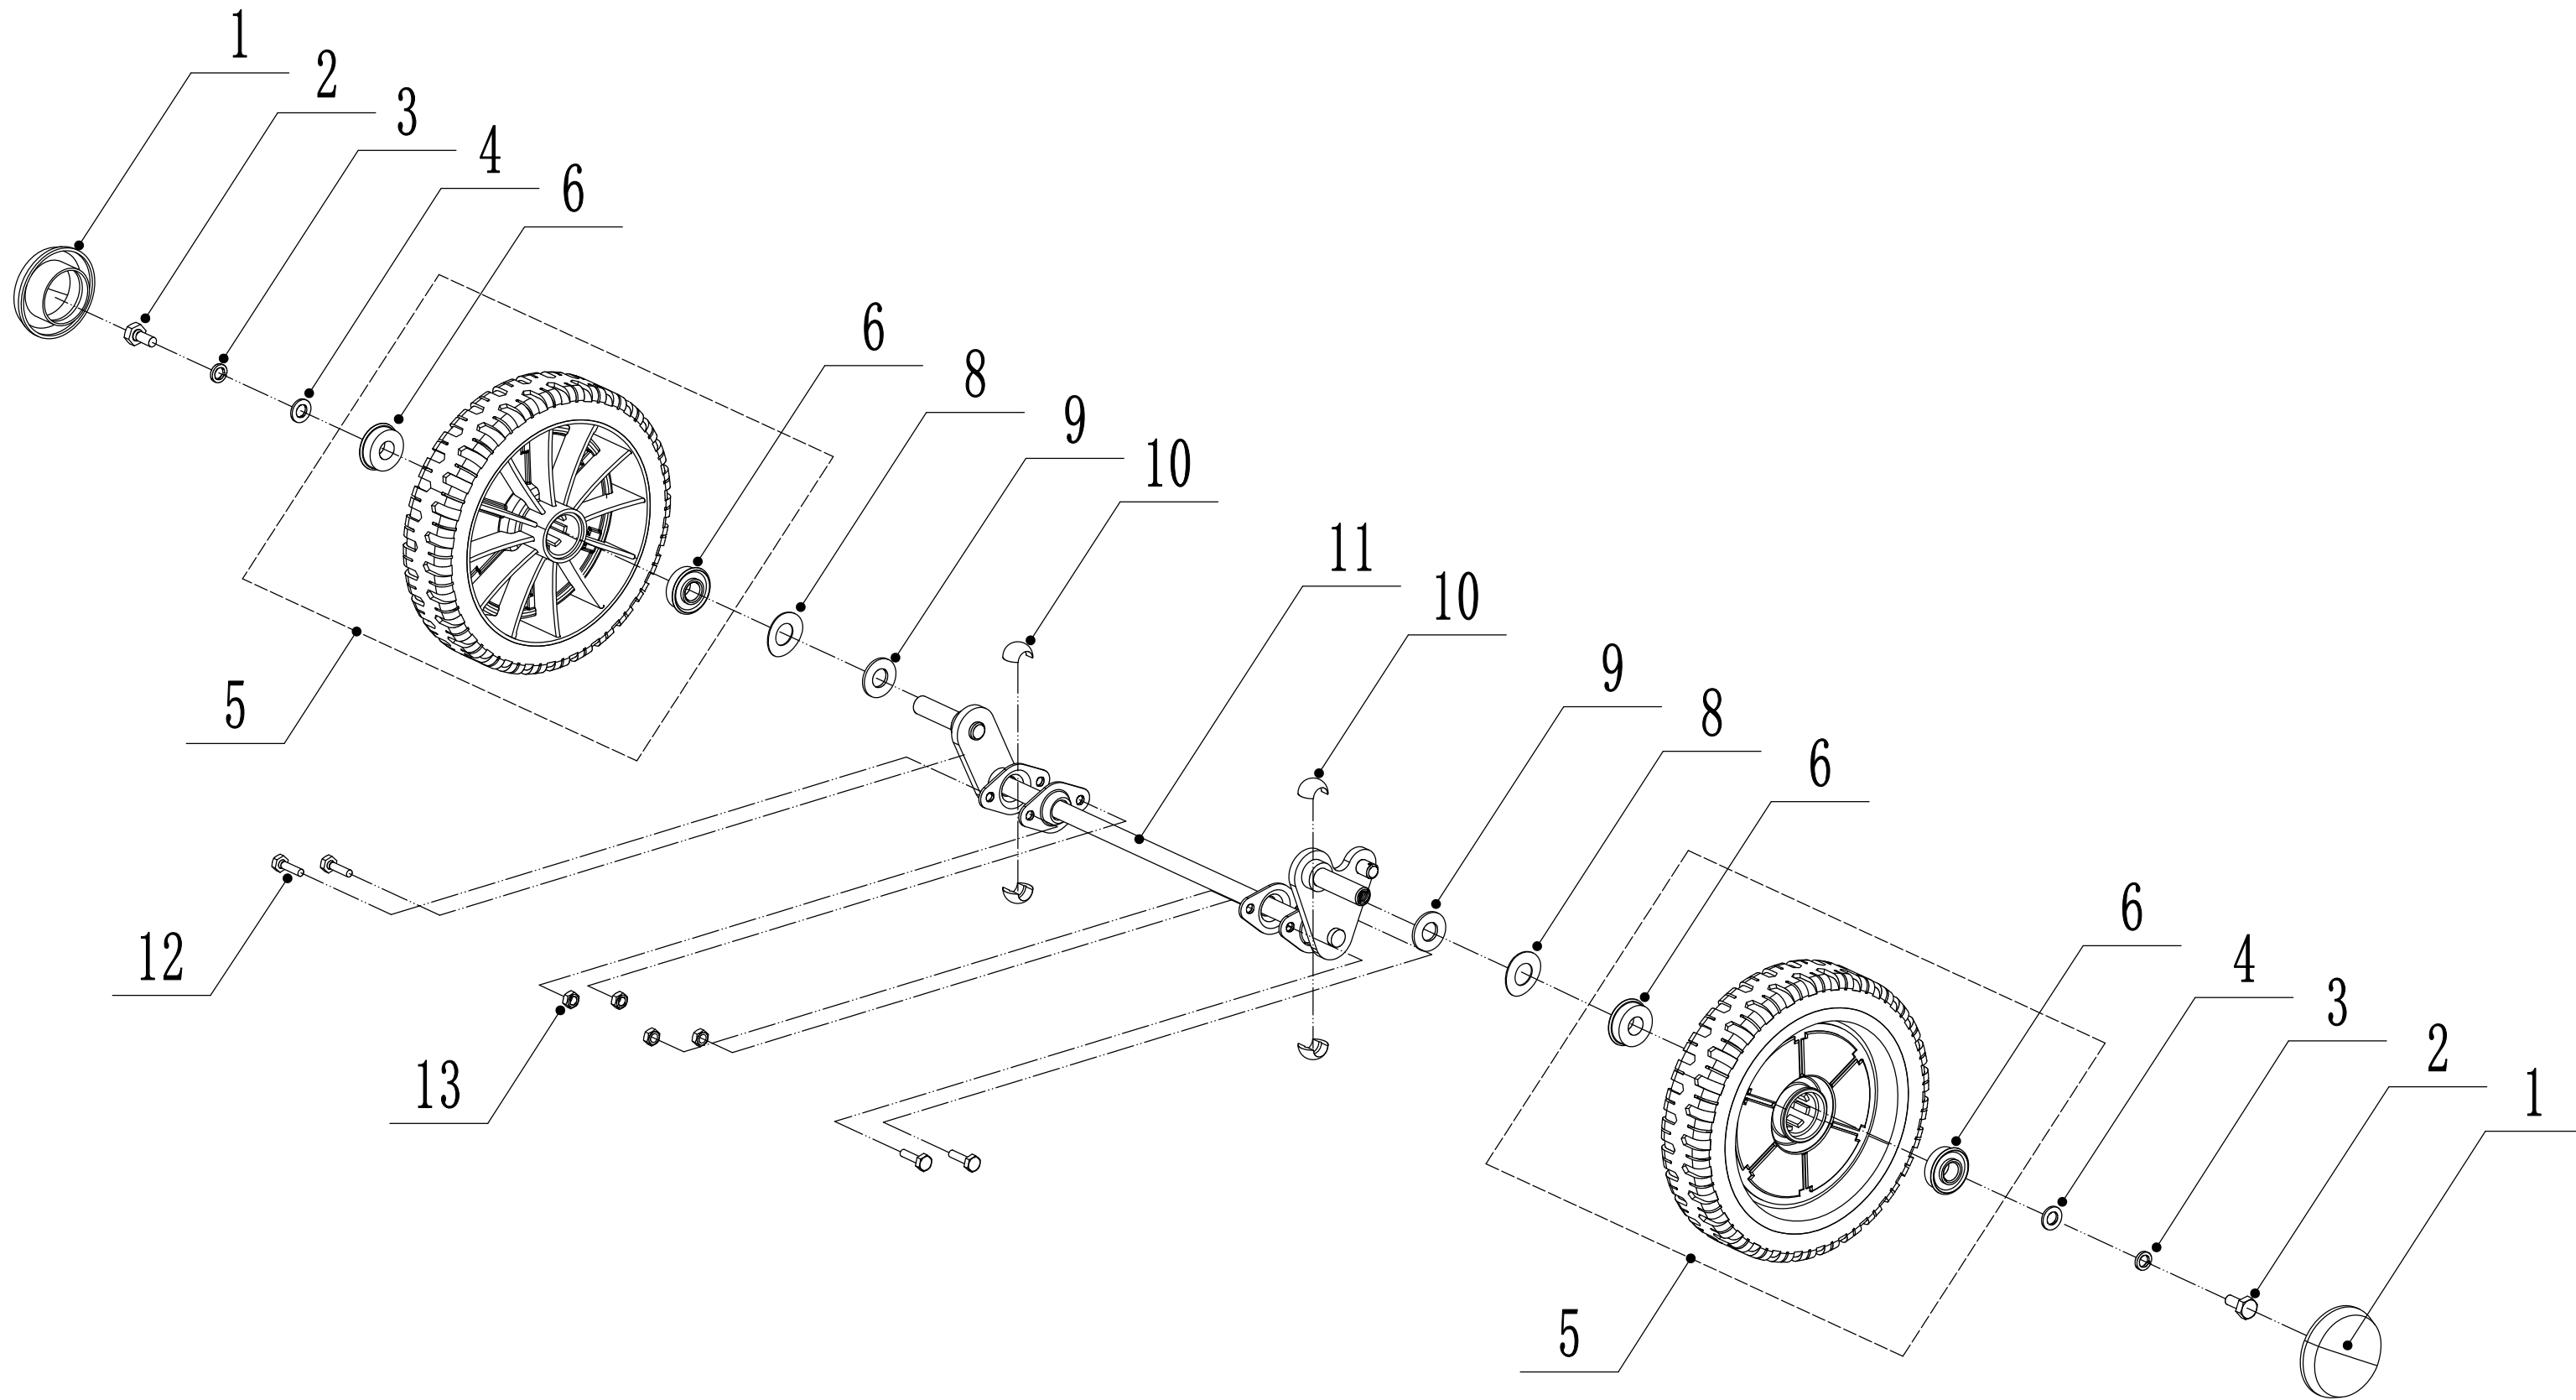

2 Main Body

Part 2 - Main Body Spare Parts		
No.	ID Zboží	Název
1	4560101000/49	Chassis
2	0102008016	Bolt - M8x16
3	0104005012	Screw - M5x12
4	AVSA000000040/22	Tooth Disc
5	4560112010K/40	AVS Bracket - R/H
6	0202005000	Lock Nut - M5
7	0202008000	Lock Nut - M8
8	4560111010K/40	AVS Bracket - L/H
9	0102006012	Bolt - M6x12
10	4560111030/49	Connector
11	0104006016	Screw - M6x16
12	4560110010/01	Graduator
13	0202006000	Lock Nut - M6
14	4560108010	Side Discharge Deflector
15	4560107012	Side Discharge Cover
16	5020119010	Side Discharge Cover Spring
17	5020120010/02	Side Discharge Cover Pivot
18	0107006014	Bolt
19	5020118010/02	Side Discharge Cover Bracket
22	0204006000	Bolt - M6x12
23	5320114020/01	Upper Bearing Bracket
24	4320119010	Trailing Flap
25	4320118010/02	Trailing Flap Pivot
26	4560104010	Mulching Plug
27	5360122010C	Rubber Ring
28	4560106010/02	Rear Cover Pivot
29	5360118010	Spring - Rear Cover
30	4560105010	Rear Cover
31	0301010000	Plain Washer - M10
32	WB2100020102/01	Spring - Connecting Rod
33	4560109010/40	Connecting Rod
34	5320333010	Spring Clip
35	5360105010D/49	Baffle
36	0106004009	Screw - ST4.2x9.5
37	4560109012	Spring Bracket

4 Front axle

Part 4 - Front Axle Spare Parts		
No.	ID Zboží	Název
1	5310214010	Wheel Cap
2	0101008015	Bolt - M8x15
3	0401008000	Spring Washer - M8
4	0301008000	Washer - M8
5	4510210010/40	Wheel Assembly
6	5310213010	Bearing
8	5310211010/02	Spacer - M12.7
9	5310210010/02	Plain Washer - M12.7
10	5310209010	Spherical Bearing
11	4560201010/01	Front Axle Welding
12	0102006012	Bolt - M6x12
13	0202006000	Lock Nut - M6