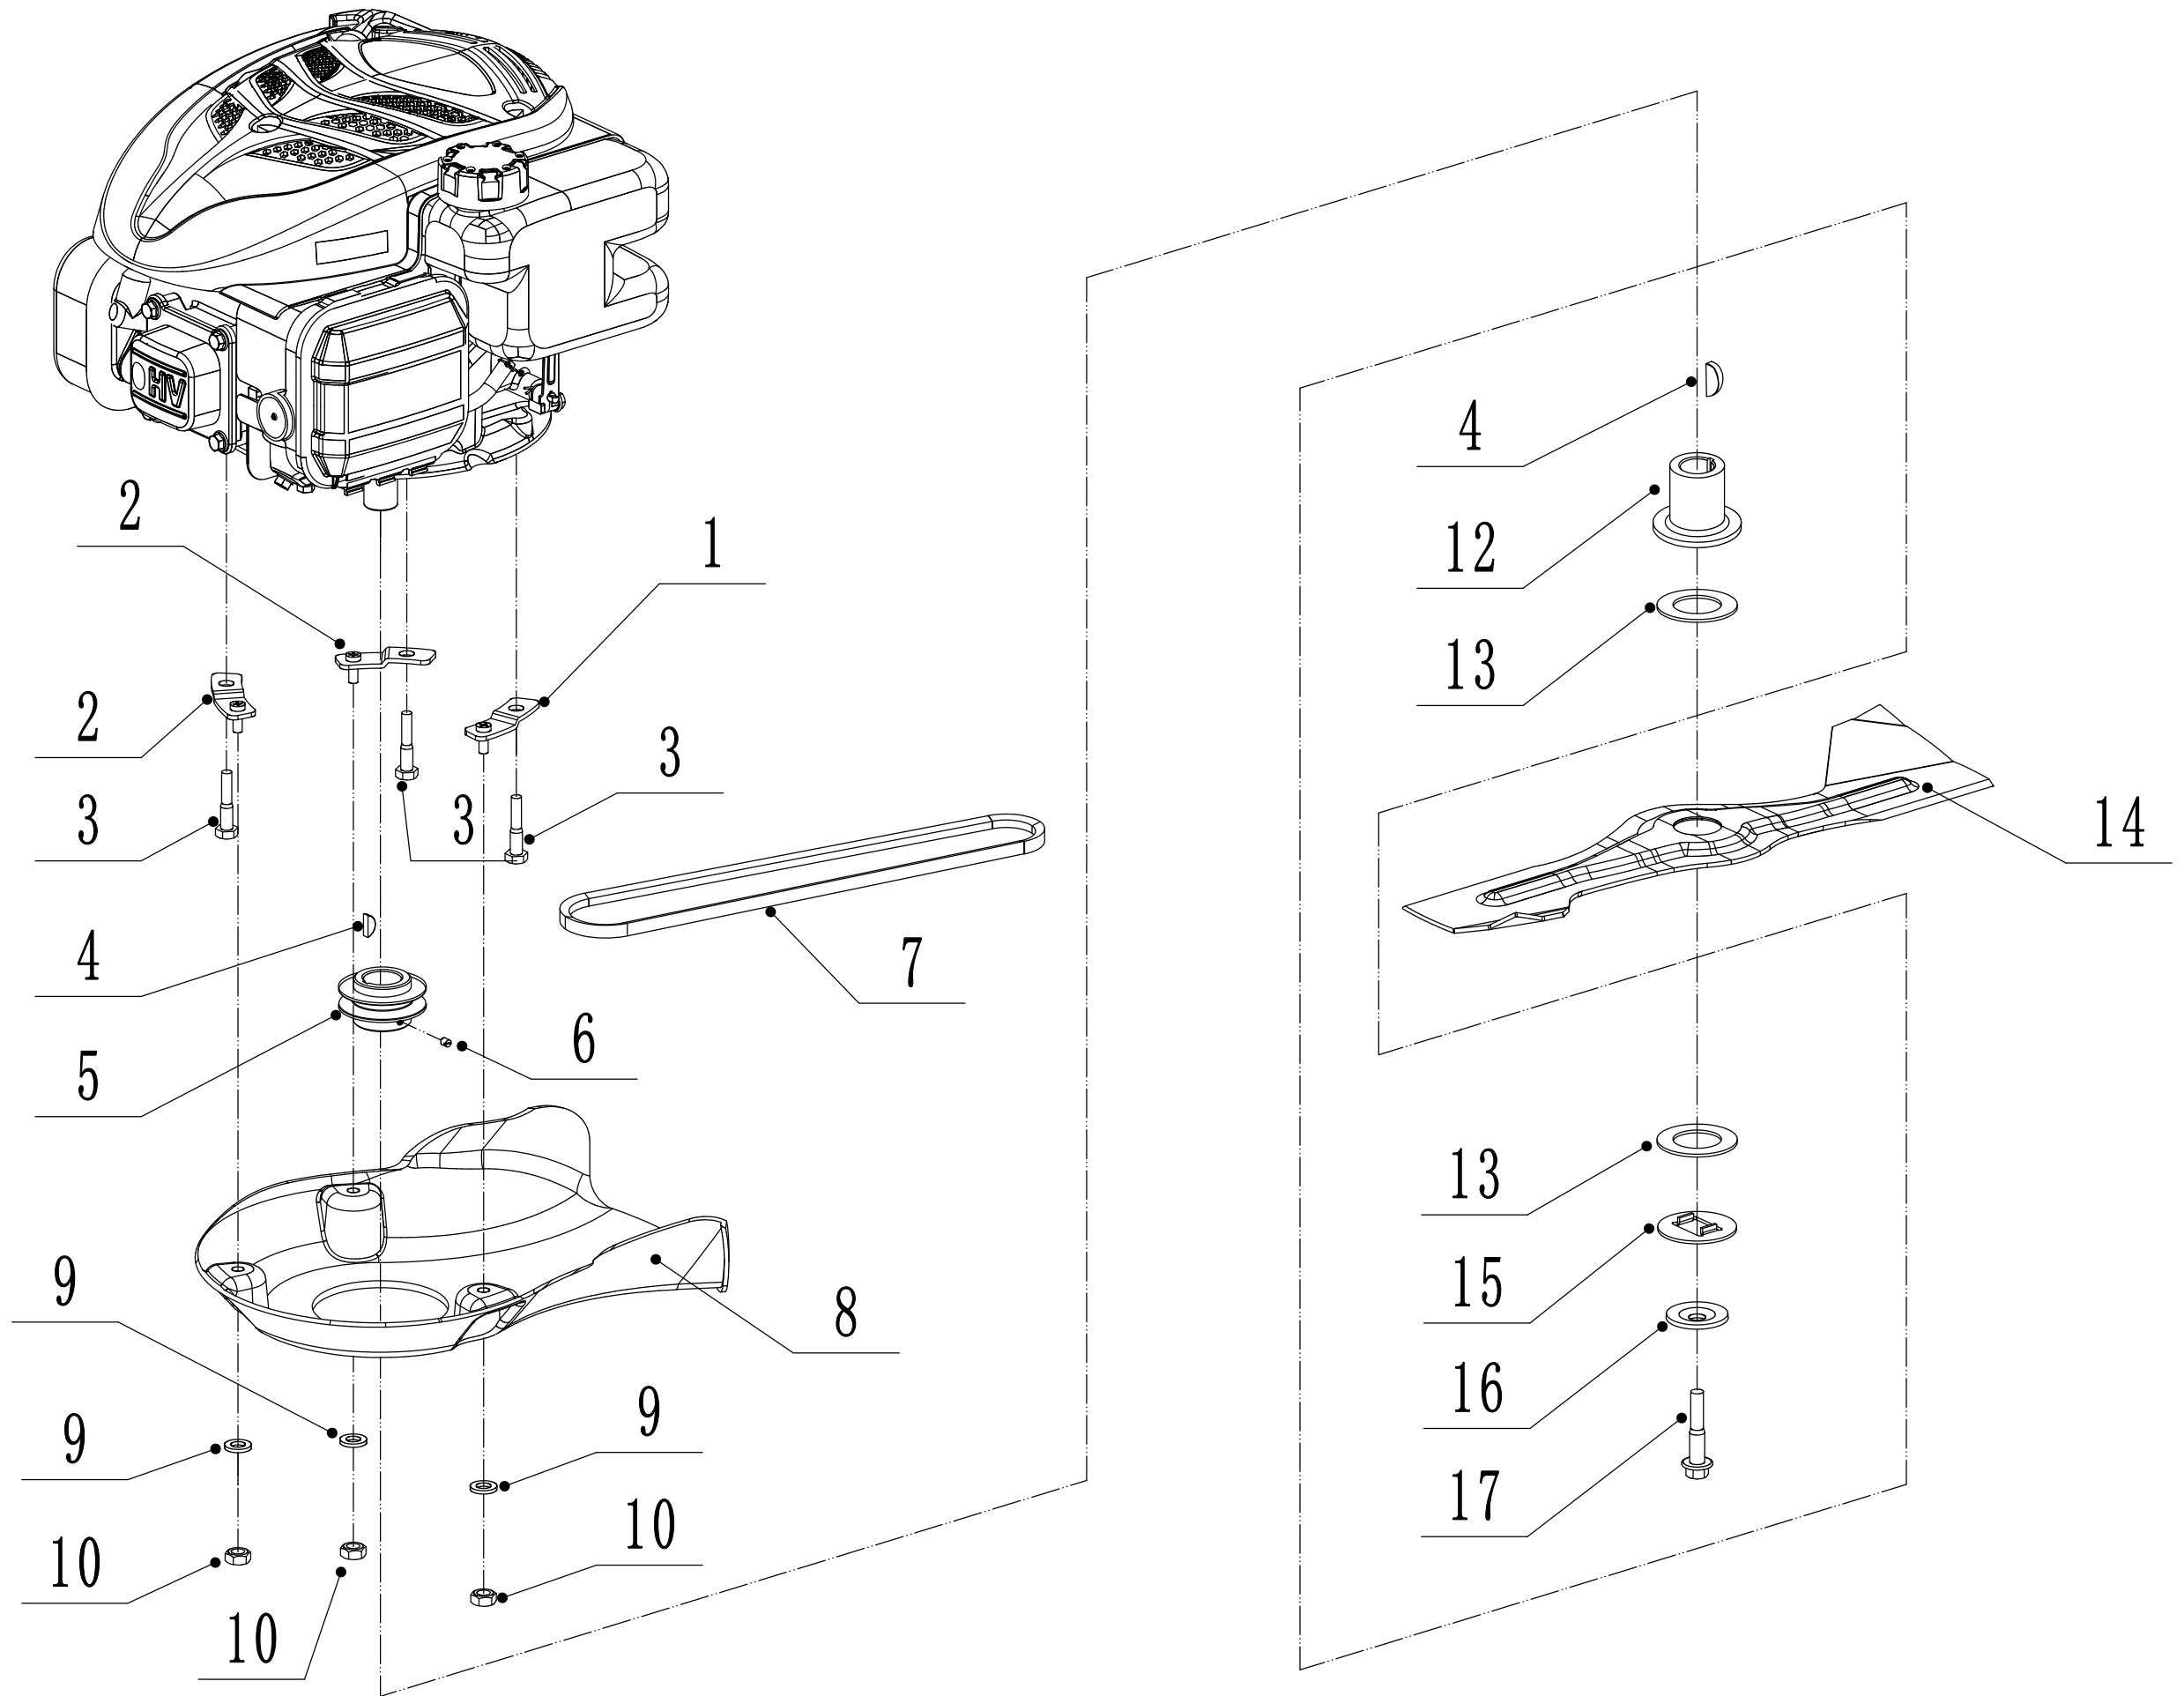

2 Main Body

Part 2 - Main Body Spare Parts		
No.	ID Zboží	Název
1	4560101000/49	Chassis
2	0102008016	Bolt - M8x16
3	0104005012	Screw - M5x12
4	AVSA000000040/22	Tooth Disc
5	4560112010K/40	AVS Bracket - R/H
6	0202005000	Lock Nut - M5
7	0202008000	Lock Nut - M8
8	4560111010K/40	AVS Bracket - L/H
9	0102006012	Bolt - M6x12
10	4560111030/49	Connector
11	0104006016	Screw - M6x16
12	4560110010/01	Graduator
13	0202006000	Lock Nut - M6
14	4560108010	Side Discharge Deflector
15	4560107012	Side Discharge Cover
16	5020119010	Side Discharge Cover Spring
17	5020120010/02	Side Discharge Cover Pivot
18	0107006014	Bolt
19	5020118010/02	Side Discharge Cover Bracket
22	0204006000	Bolt - M6x12
23	5320114020/01	Upper Bearing Bracket
24	4320119010	Trailing Flap
25	4320118010/02	Trailing Flap Pivot
26	4560104010	Mulching Plug
27	5360122010C	Rubber Ring
28	4560106010/02	Rear Cover Pivot
29	5360118010	Spring - Rear Cover
30	4560105010	Rear Cover
31	0301010000	Plain Washer - M10
32	WB2100020102/01	Spring - Connecting Rod
33	4560109010/40	Connecting Rod
34	5320333010	Spring Clip
35	5360105010D/49	Baffle
36	0106004009	Screw - ST4.2x9.5
37	4560109012	Spring Bracket

3 Blade System

Part 3 - Blade System Spare Parts		
No.	ID Zboží	Název
1	5360111010/02	Engine Washer 1
2	5360112010/02	Engine Washer 2
3	5320115010	Screw - 3/8x16x25
4	4510401010	Key
5	5020402070/02	Engine Pulley
6	0105006006	Screw - M6x6
7	5320120011	Belt - V10x783
8	4560102010	Belt Shield
9	0302006000	Plain Washer - M6
10	0202006000	Lock Nut - M6
12	5320404020/02	Adaptor
13	5310402010	Friction Washer
14	4510403010	Blade
15	5310404010/02	Locking Disc
16	5310406010/04	Dish Washer
17	5320405011	Blade Bolt - 3/8x24x55