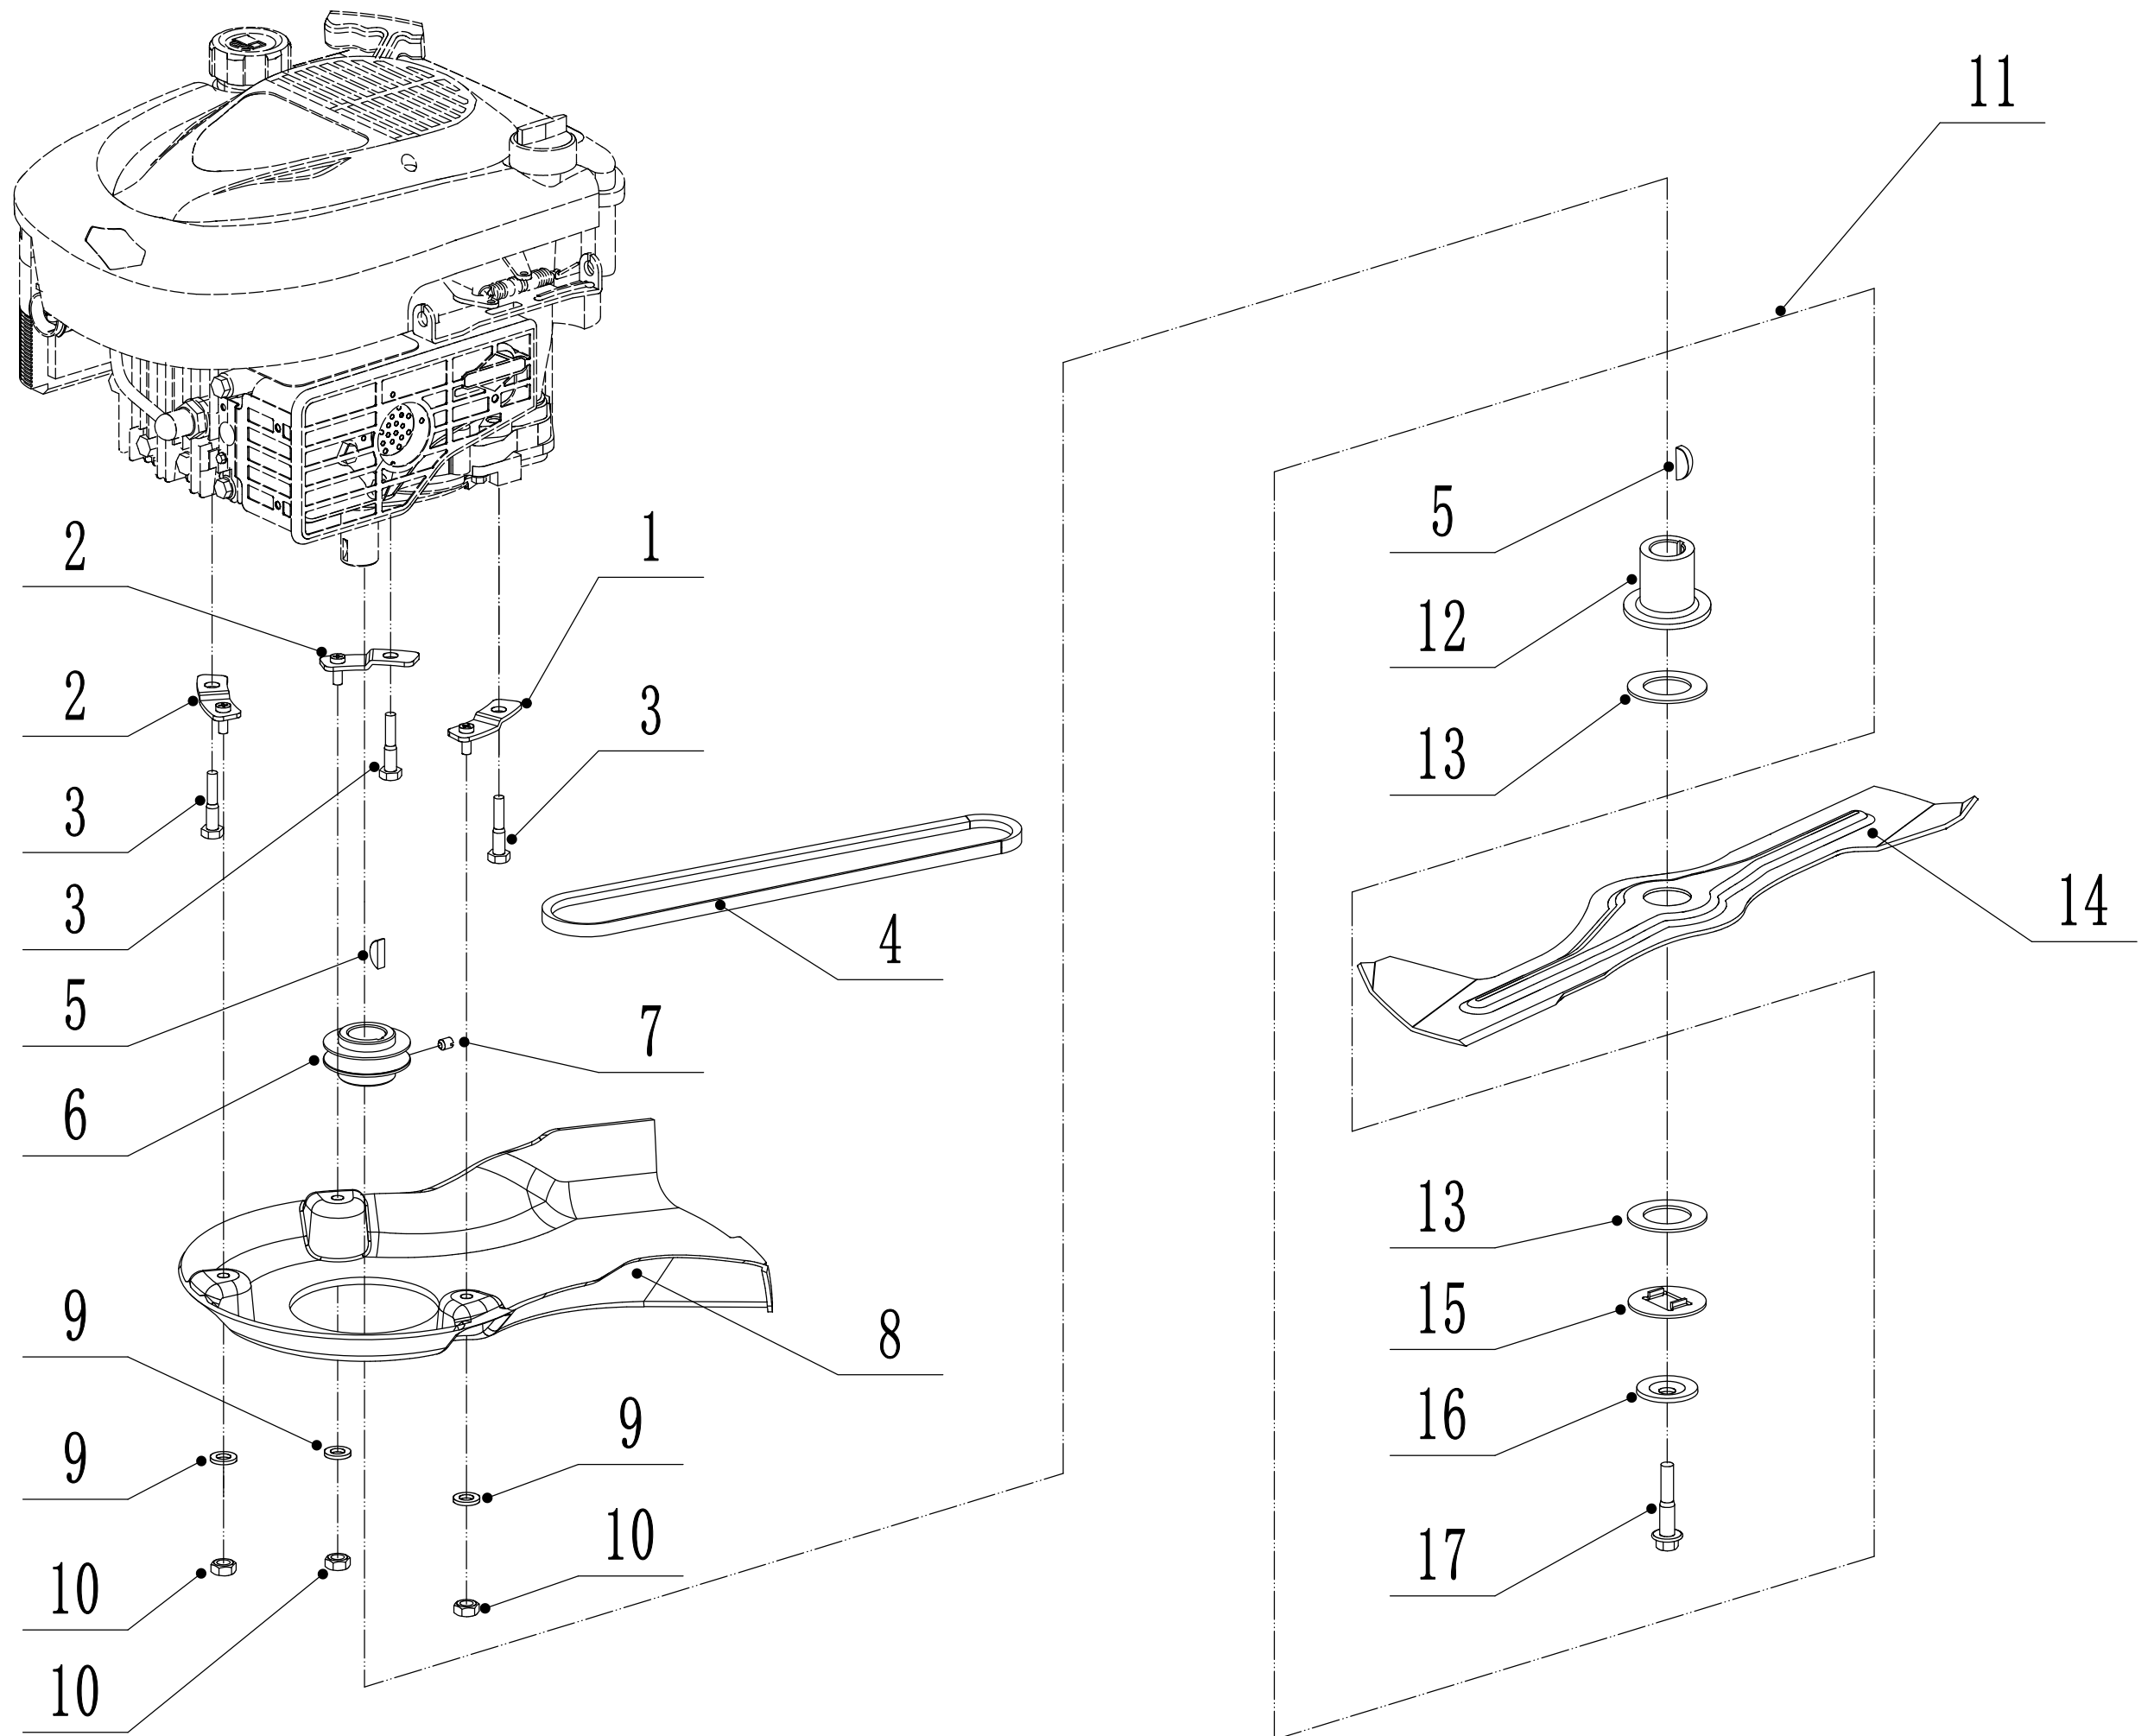

3 WB536SB V-3IN1 Blade System

Part 3 - Blade Systém

No.	ID Zboží	Název
1	5360111010/02	engine washer 1
2	5360112010/02	engine washer 2
3	5320115010	screw-3/8X16X25
4	5620133010S	Belt - V10X835
5	5310401010	key
6	5380402010/02	Engine Pulley
7	0105006006	screw-M6x6
8	5360113010	belt shield
9	0302006000	Plain Washer - M6
10	0202006000	Lock Nut - M6
11		
12	5320404010/02	adapter
13	5310402010	Friction Disc
14	5020405010A/35	blade
15	5310404010/02	Locking Disc
16	5310406010/04	spring washer
17	5320405010	Blade Bolt - 3/8X24X55