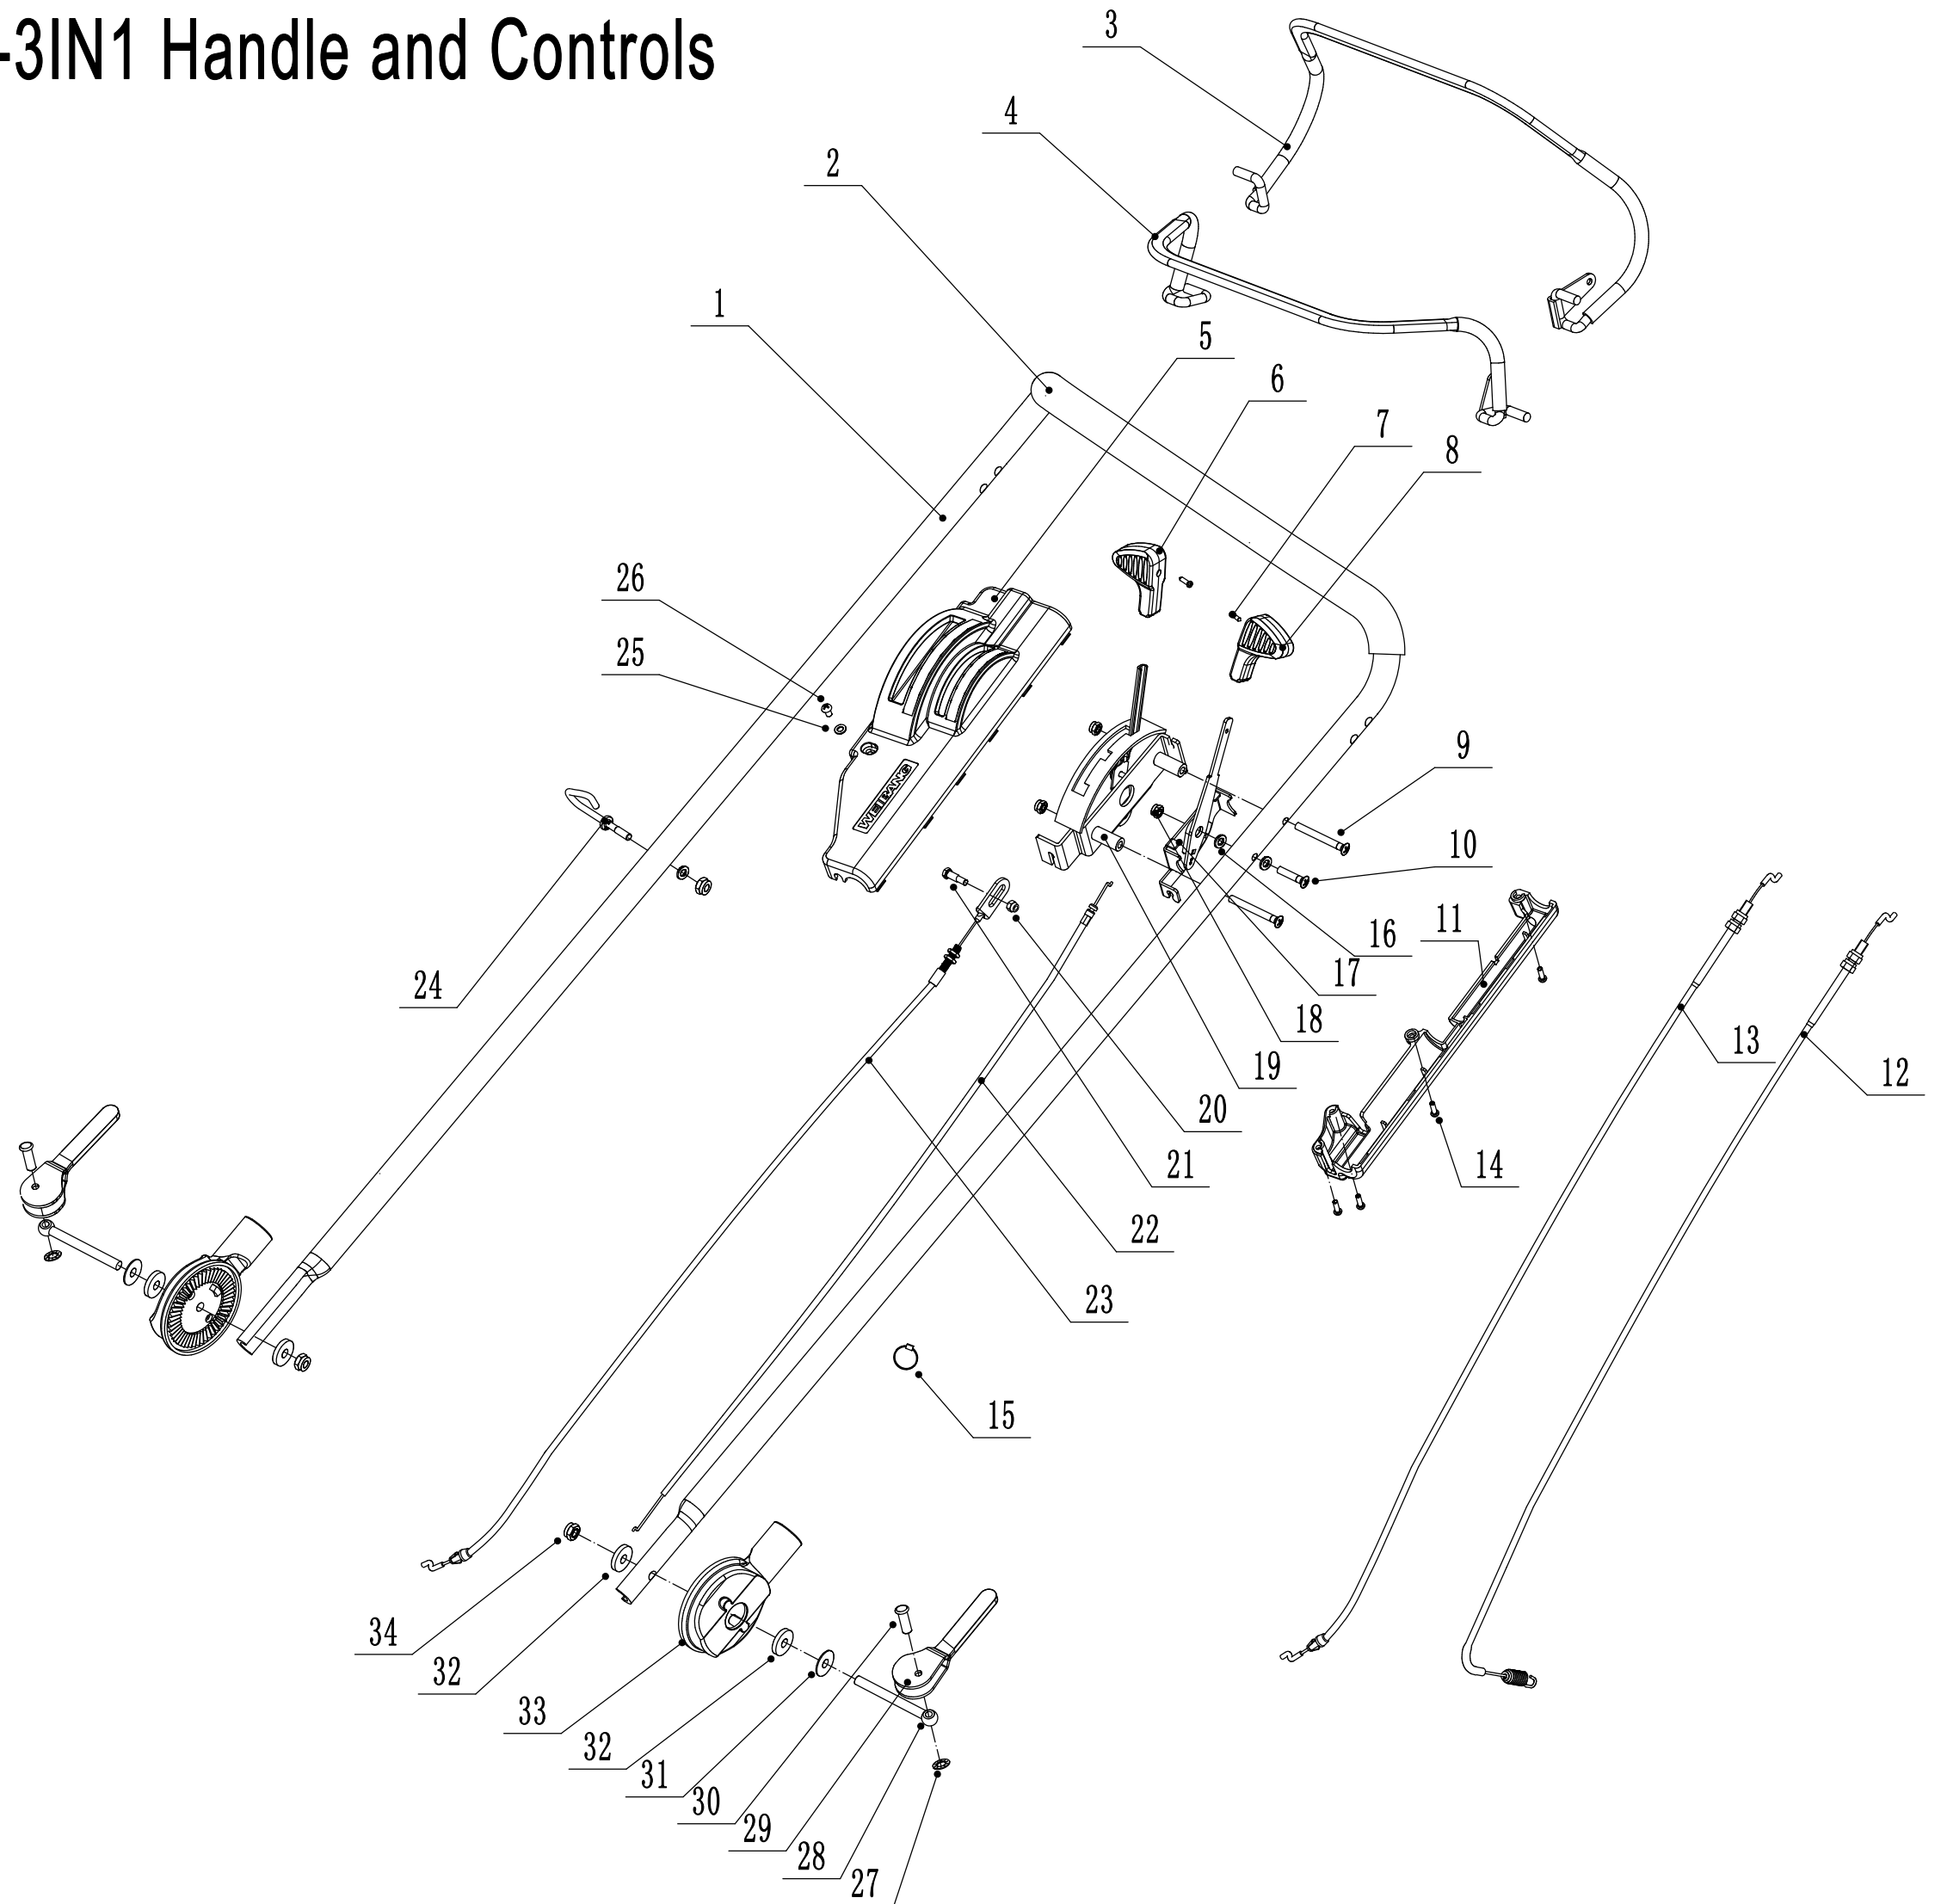

6 WB536SB V-3IN1 Handle and Controls

Part 6 - Handle and Controls

No.	ID Zboží	Název
1	GM53C01000001B/44	Upper Handle
2	GM56E010000080	Handle Grip
3	5320511030S/44	Clutch Lever
4	5320503020S/44	OPC Lever
5	5020501030S	Control Cover - Upper
6	5380508010	Grip - Speed Lever
7	0106003013	Screw - ST2.9X13
8	5380510010	Grip - Throttle Lever
9	0108006060	Screw - M6X60
10	0108006050	Screw - M6X50
11	5020501040S	Control Cover - Lower
12	LH186-1225	Clutch Cable
13	BS120-1180	OPC Cable (Engine Brake)
14	0113040018	Screw
15	ZD3/190	Cable Tie - 3X190
16	0301006000	Washer - M6
17	5380512010	Throttle Control Bracket
18	0202006000	lock nut-M6
19	5020501050S	Speed Control Bracket
20	0202005000	lock nut-M5
21	5360506011	Speed Control Cable bolt
22	YM90-1370-B	Throttle Cable
23	TX123-1060-A	Speed Control Cable
24	4510511010/01	Hook - Starter Rope
25	0301005000	Washer - M5
26	0104005008	Screw - M5X8
27	4510114030	Grip Fix
28	GM48S000000100/02	Bolt
29	GM56A100400000	Lever
30	0801008022	Pin - 8X22
31	GM56A100000040/04	spacer
32	GM56A100000050/01	spacer
33	GM48S030200000	Height Adjuster Segment
34	0201008000DD	Lock Nut - M8