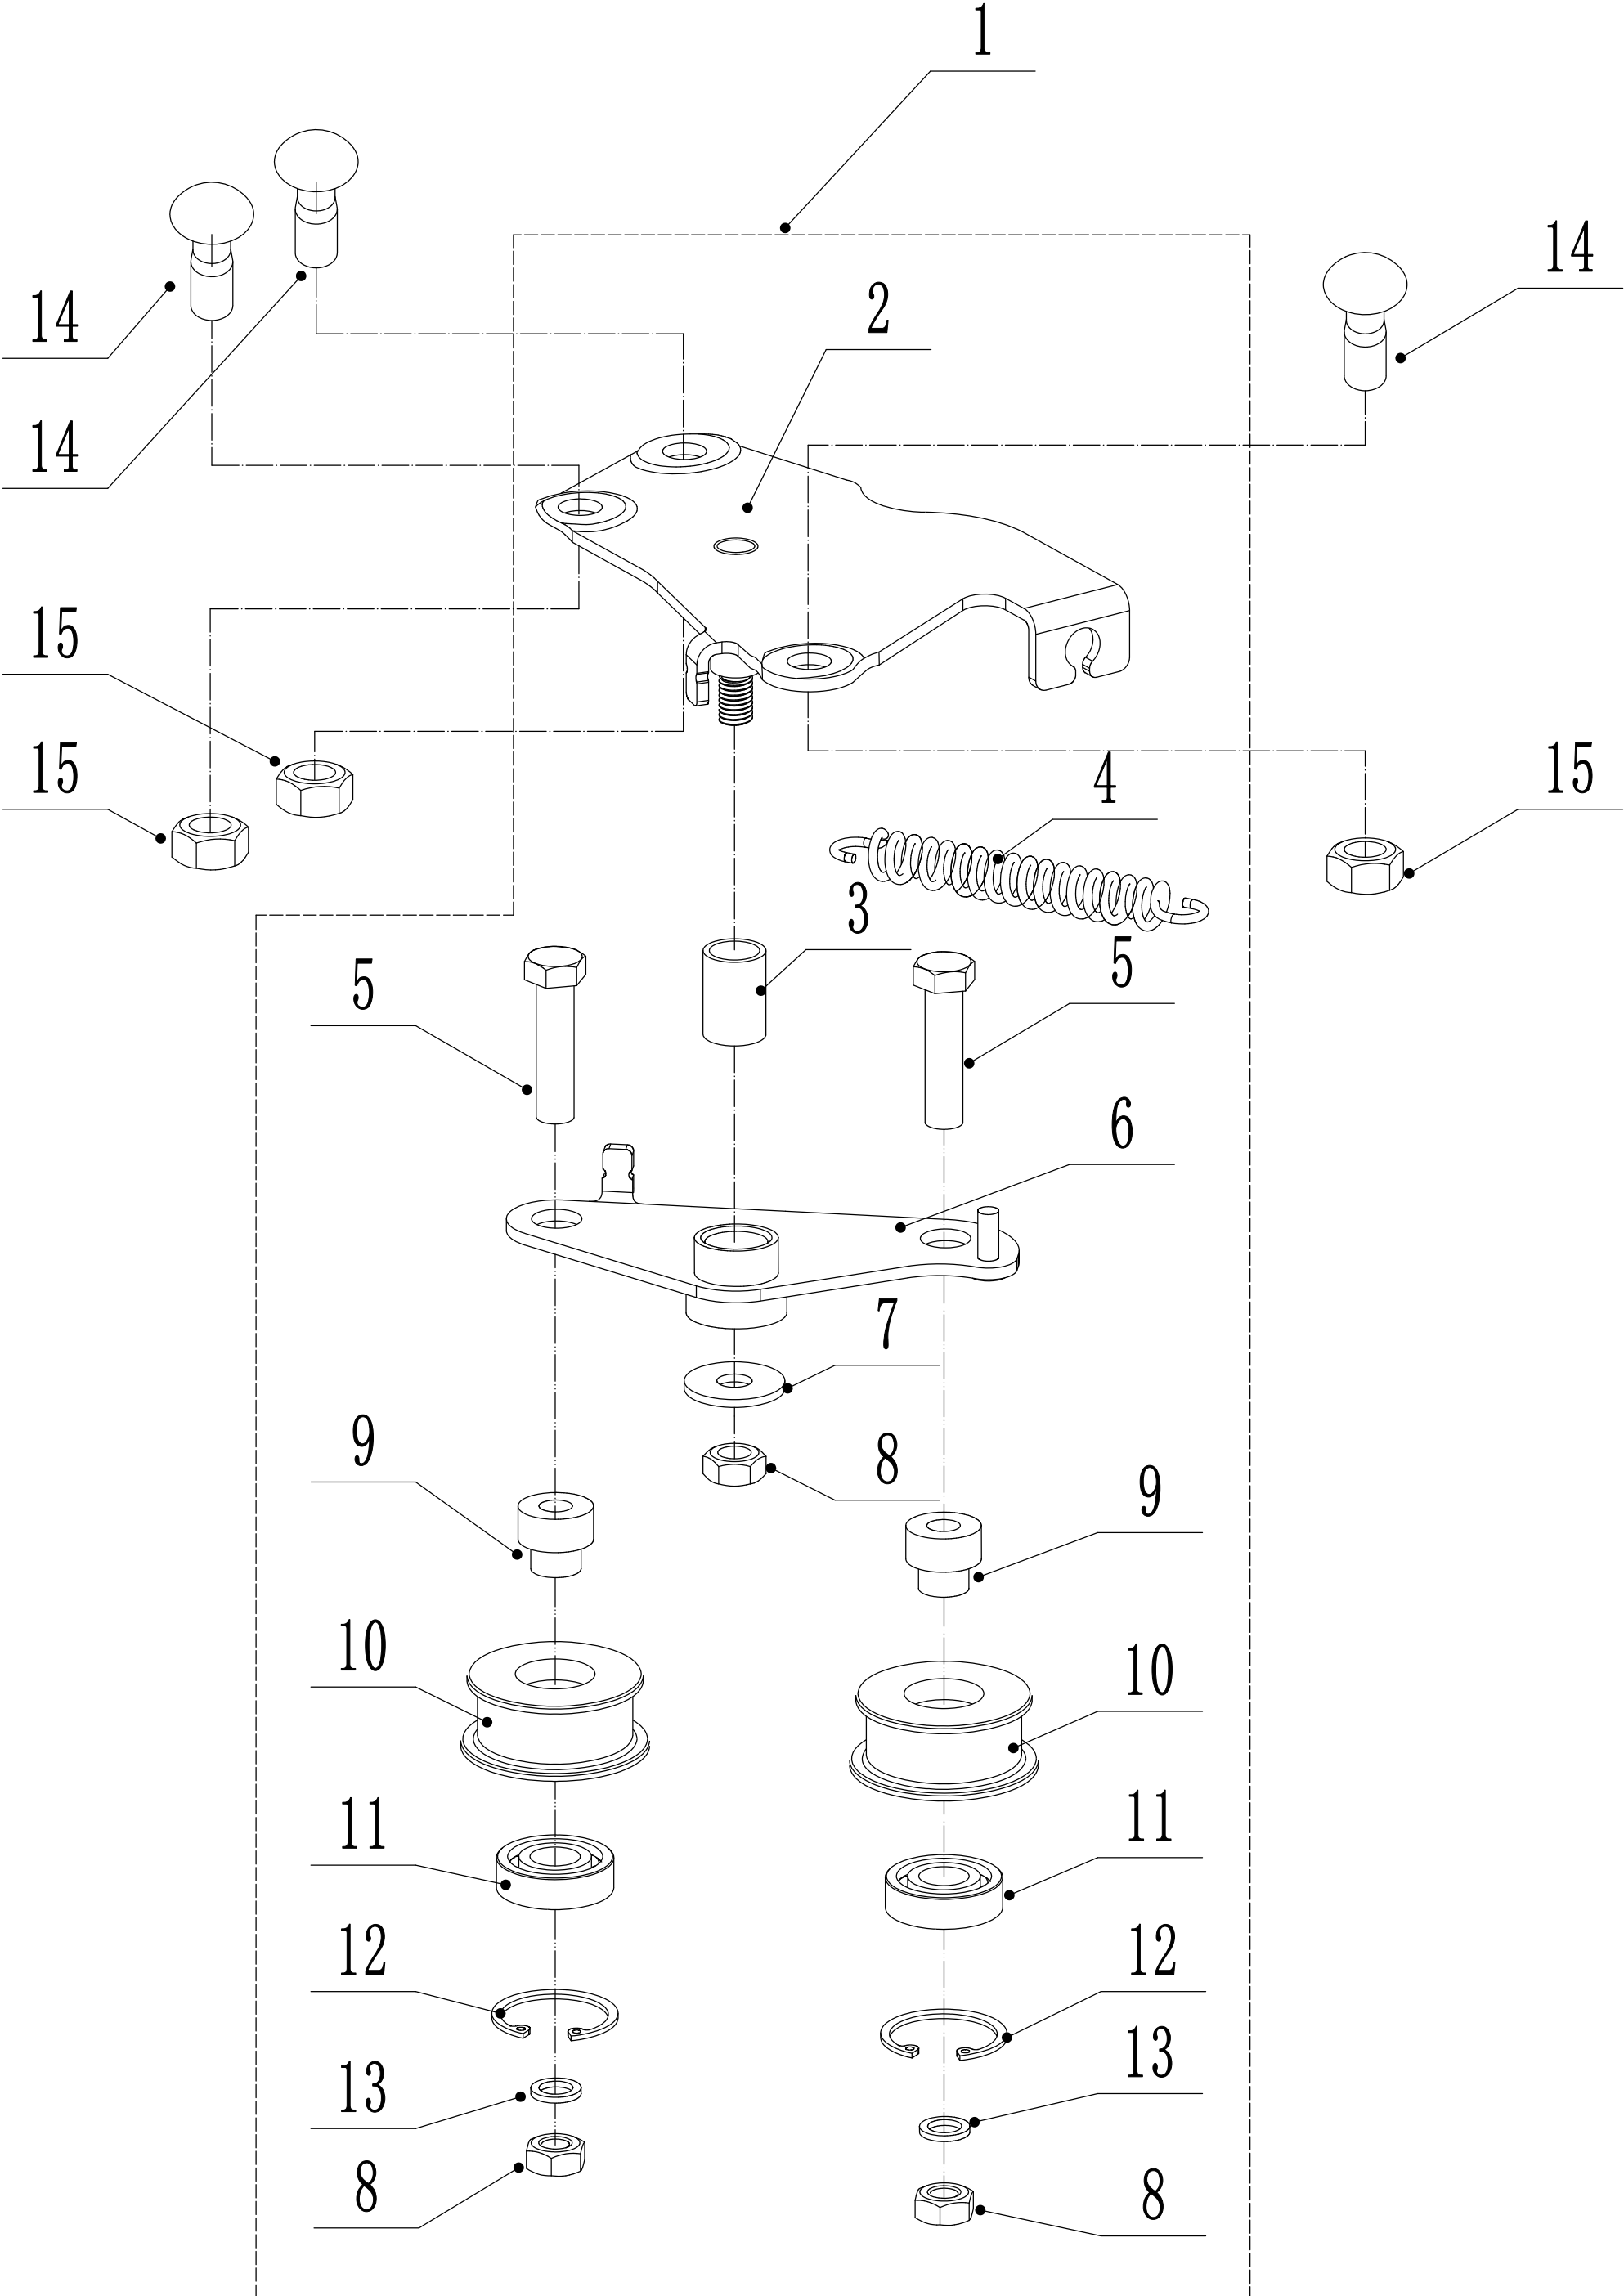

## Part 5 - rear axle

No.	ID Zboží	Název
1	5310214010	Wheel Cap
2	0101008015	bolt-M8×15
3	0401008000	spring washer
4	0301006000	Plain Washer - M6
5	5340309010	Rear Wheel - 9"
6	5310213010	bearing
7		
8	5310211010/02	spring washer
9	5310210010/02	washer
10	5340312010	rear wheel shield
11		
12	5360301010/01	Rear Axle Frame
13	Y20536V0P	rear transmission assembly
14	5320328010	nylon spherical surface bearing
15	4520313010/02	rear transmission spacer
16	1001020000	Circlip - M20
17	0104005008	Screw - M5X8
18	5360311010/22	spring of adjustment lever
19	0202006000	Lock Nut - M6
20	5360310010	adjustment lever
21	0104006014	Screw - M6X14
22	Y065321	left bearing sheath assembly
23	Y065320	right bearing sheath assembly
24	5320327010	Dust Seal
25	5320326010P	bearing
26		
27		
28	1001012000	Circlip - M12
29	HQ000100060	Check holder
30	HQ000100050	Block - Drive Pinion
31	HQ000100040	Spring - Drive Pinion
32	HQ000100030	Pin - Drive Pinion
33	HQ000100020	Drive Pinion - R/H
34	HQ000100010	Drive Pinion - L/H
35	5020311010/04	washer
36	1301009000	E-Clip - M9
37	0301006000	Plain Washer - M6
38	0107006014	bolt-M6×14

39	Y115380	Variable Speed Pulley Assembly
40	1001017000	Circlip - M17
41	4820320010/02	Spacer
42	4820321010/02	Sleeve
43	5380309010	Pulley Disc - Lower
44	5380308010	Pulley Disc - Upper
45	4820324010	spring
46	4820325010/02	Circlip
47	0401005000	spring washer-M5
48	0103005055	Cap Screw - M5X55
49	1401025015	O-Ring

## Part 8 - Variable Speed Pulley

No.	ID Zboží	Název
1	Y095360	Belt Tensioner Assembly
2	5360129010/02	tensional arm bracket
3	4820112010	nylon bush
4	4820114010	spring
5	4820120010	tensional pulley bolt
6	5360130010/02	tensional arm weldment
7	0302008000	Washer - M8
8	0202008000	Lock Nut - M8
9	5360131020/02	tensional pulley spacer
10	4820119010	tensional pulley
11	6001/2RZ	bearing
12	0901028000	Internal Circlip - M28
13	0301008000	Plain Washer - M6
14	0107010025	bolt-M10X25
15	0202010000	lock nut-M10