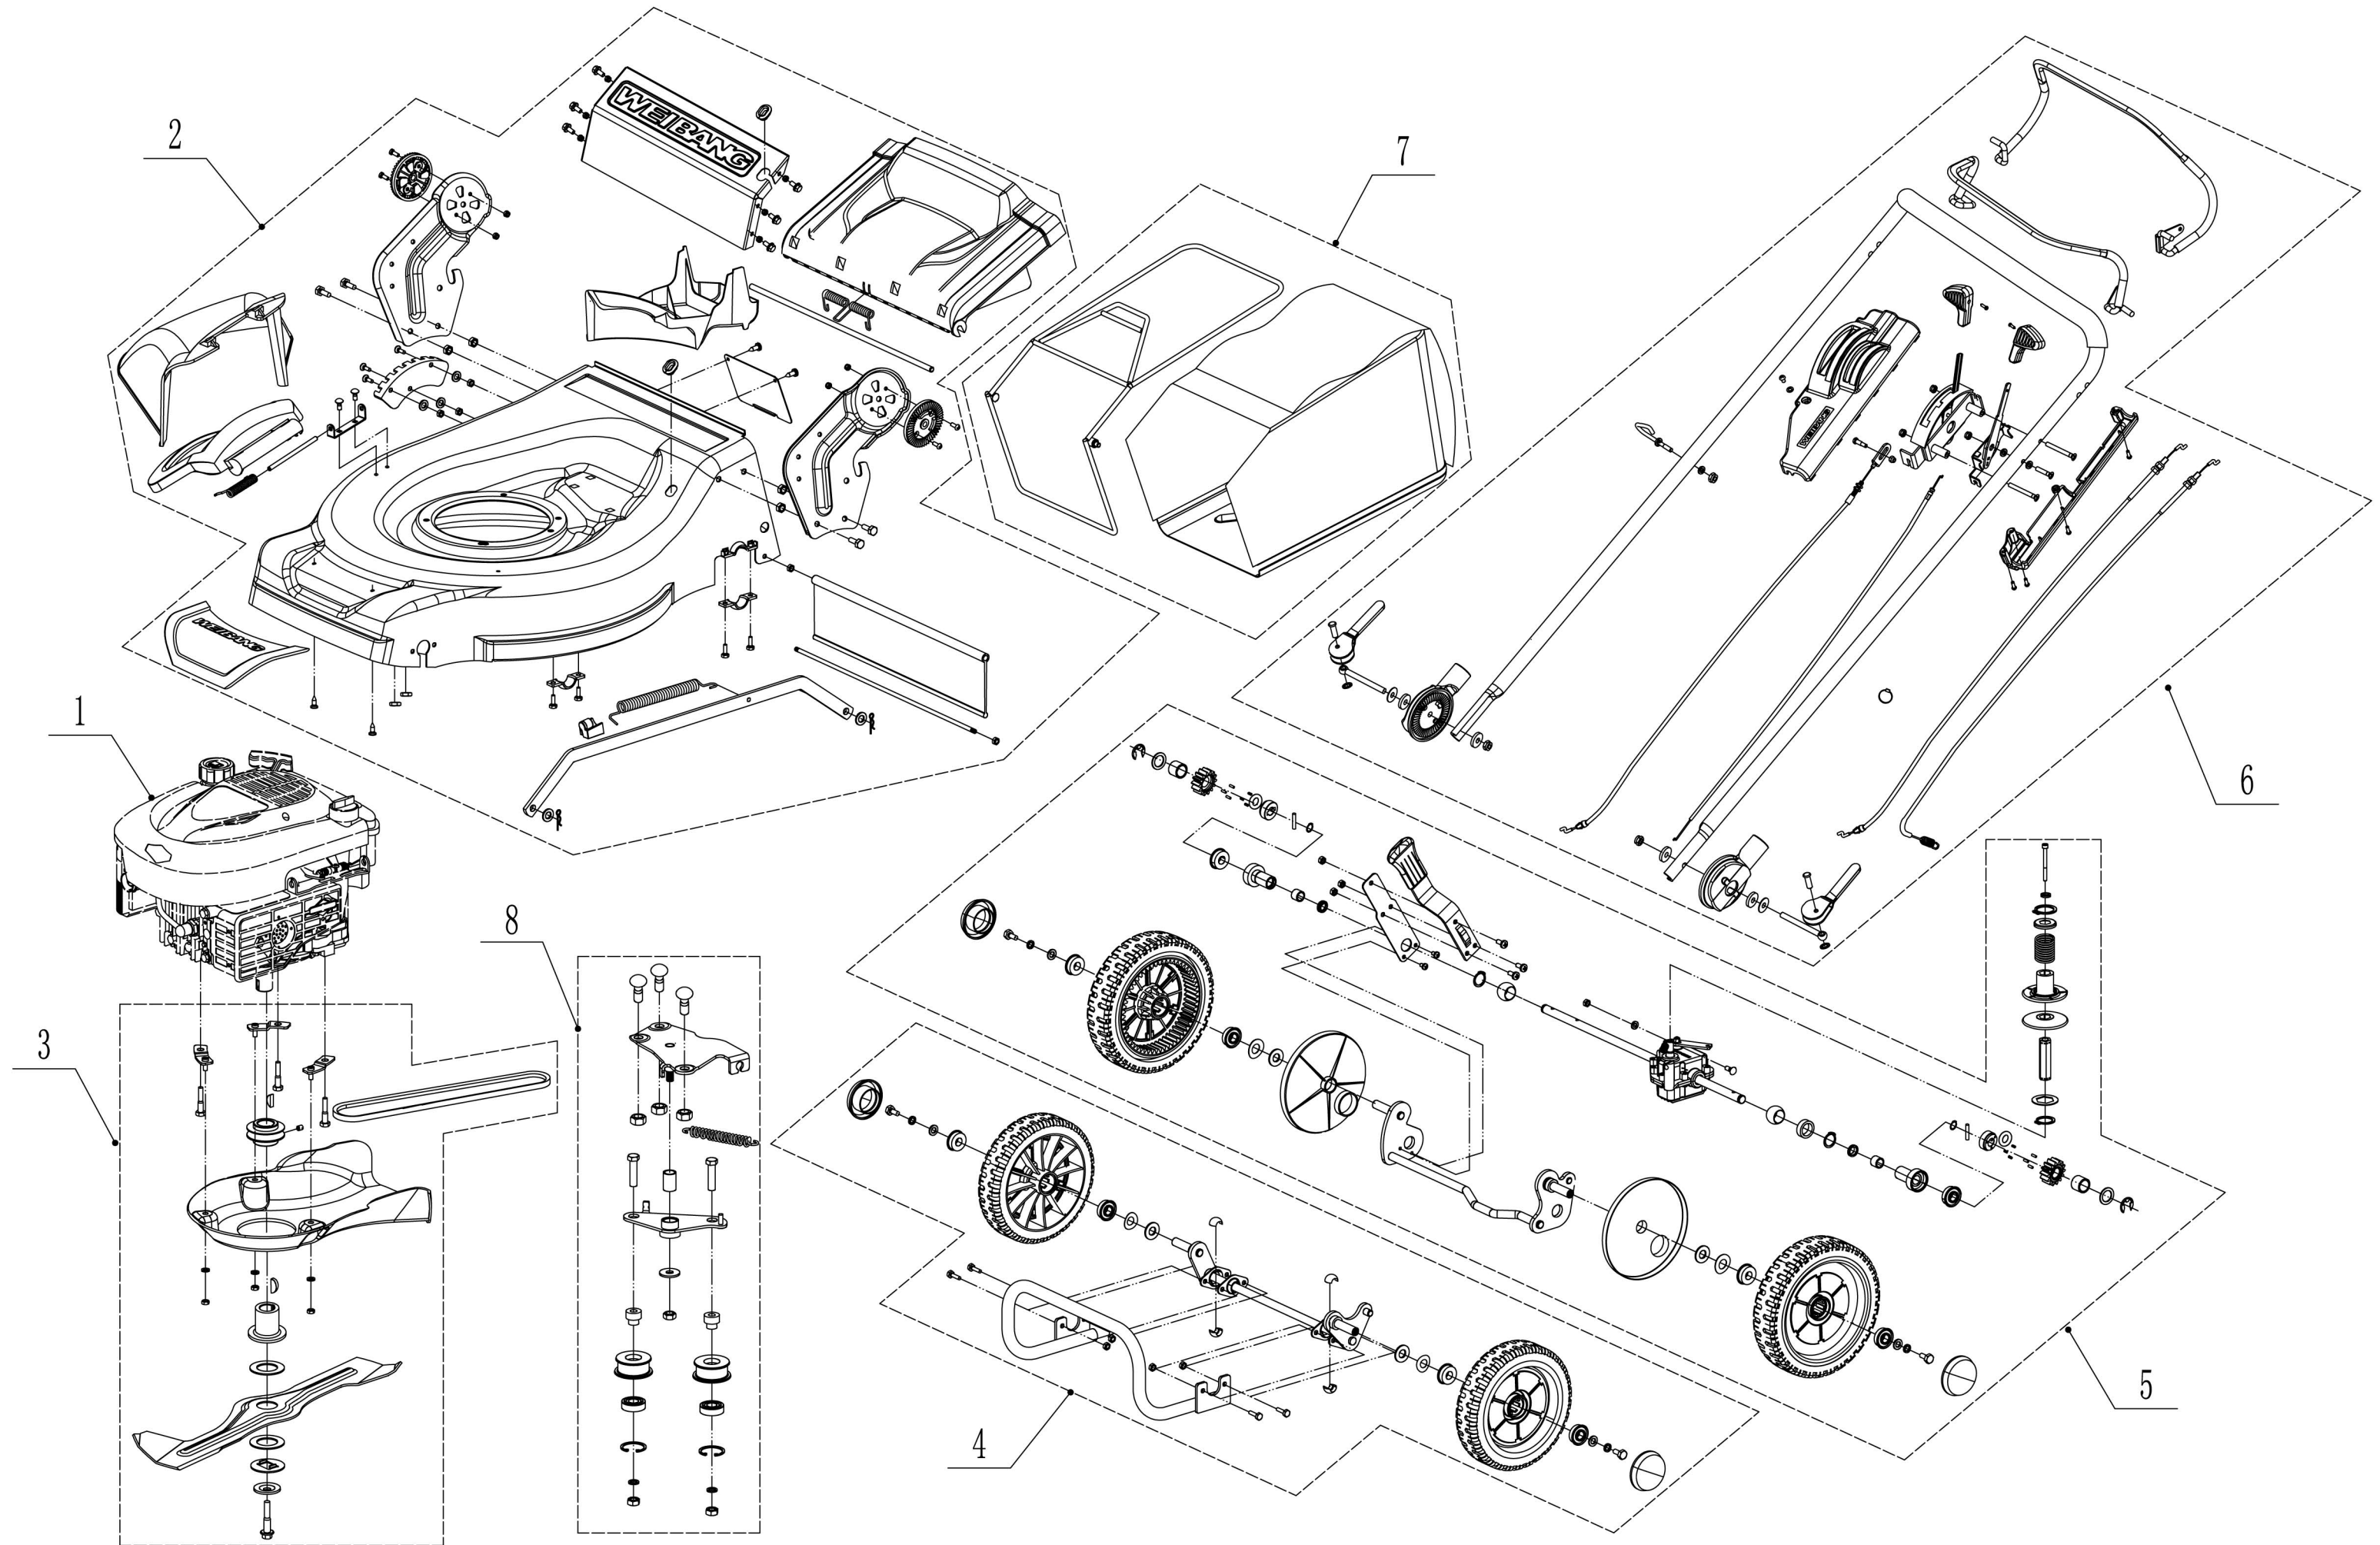

WB 536 SBV 6in1

2017