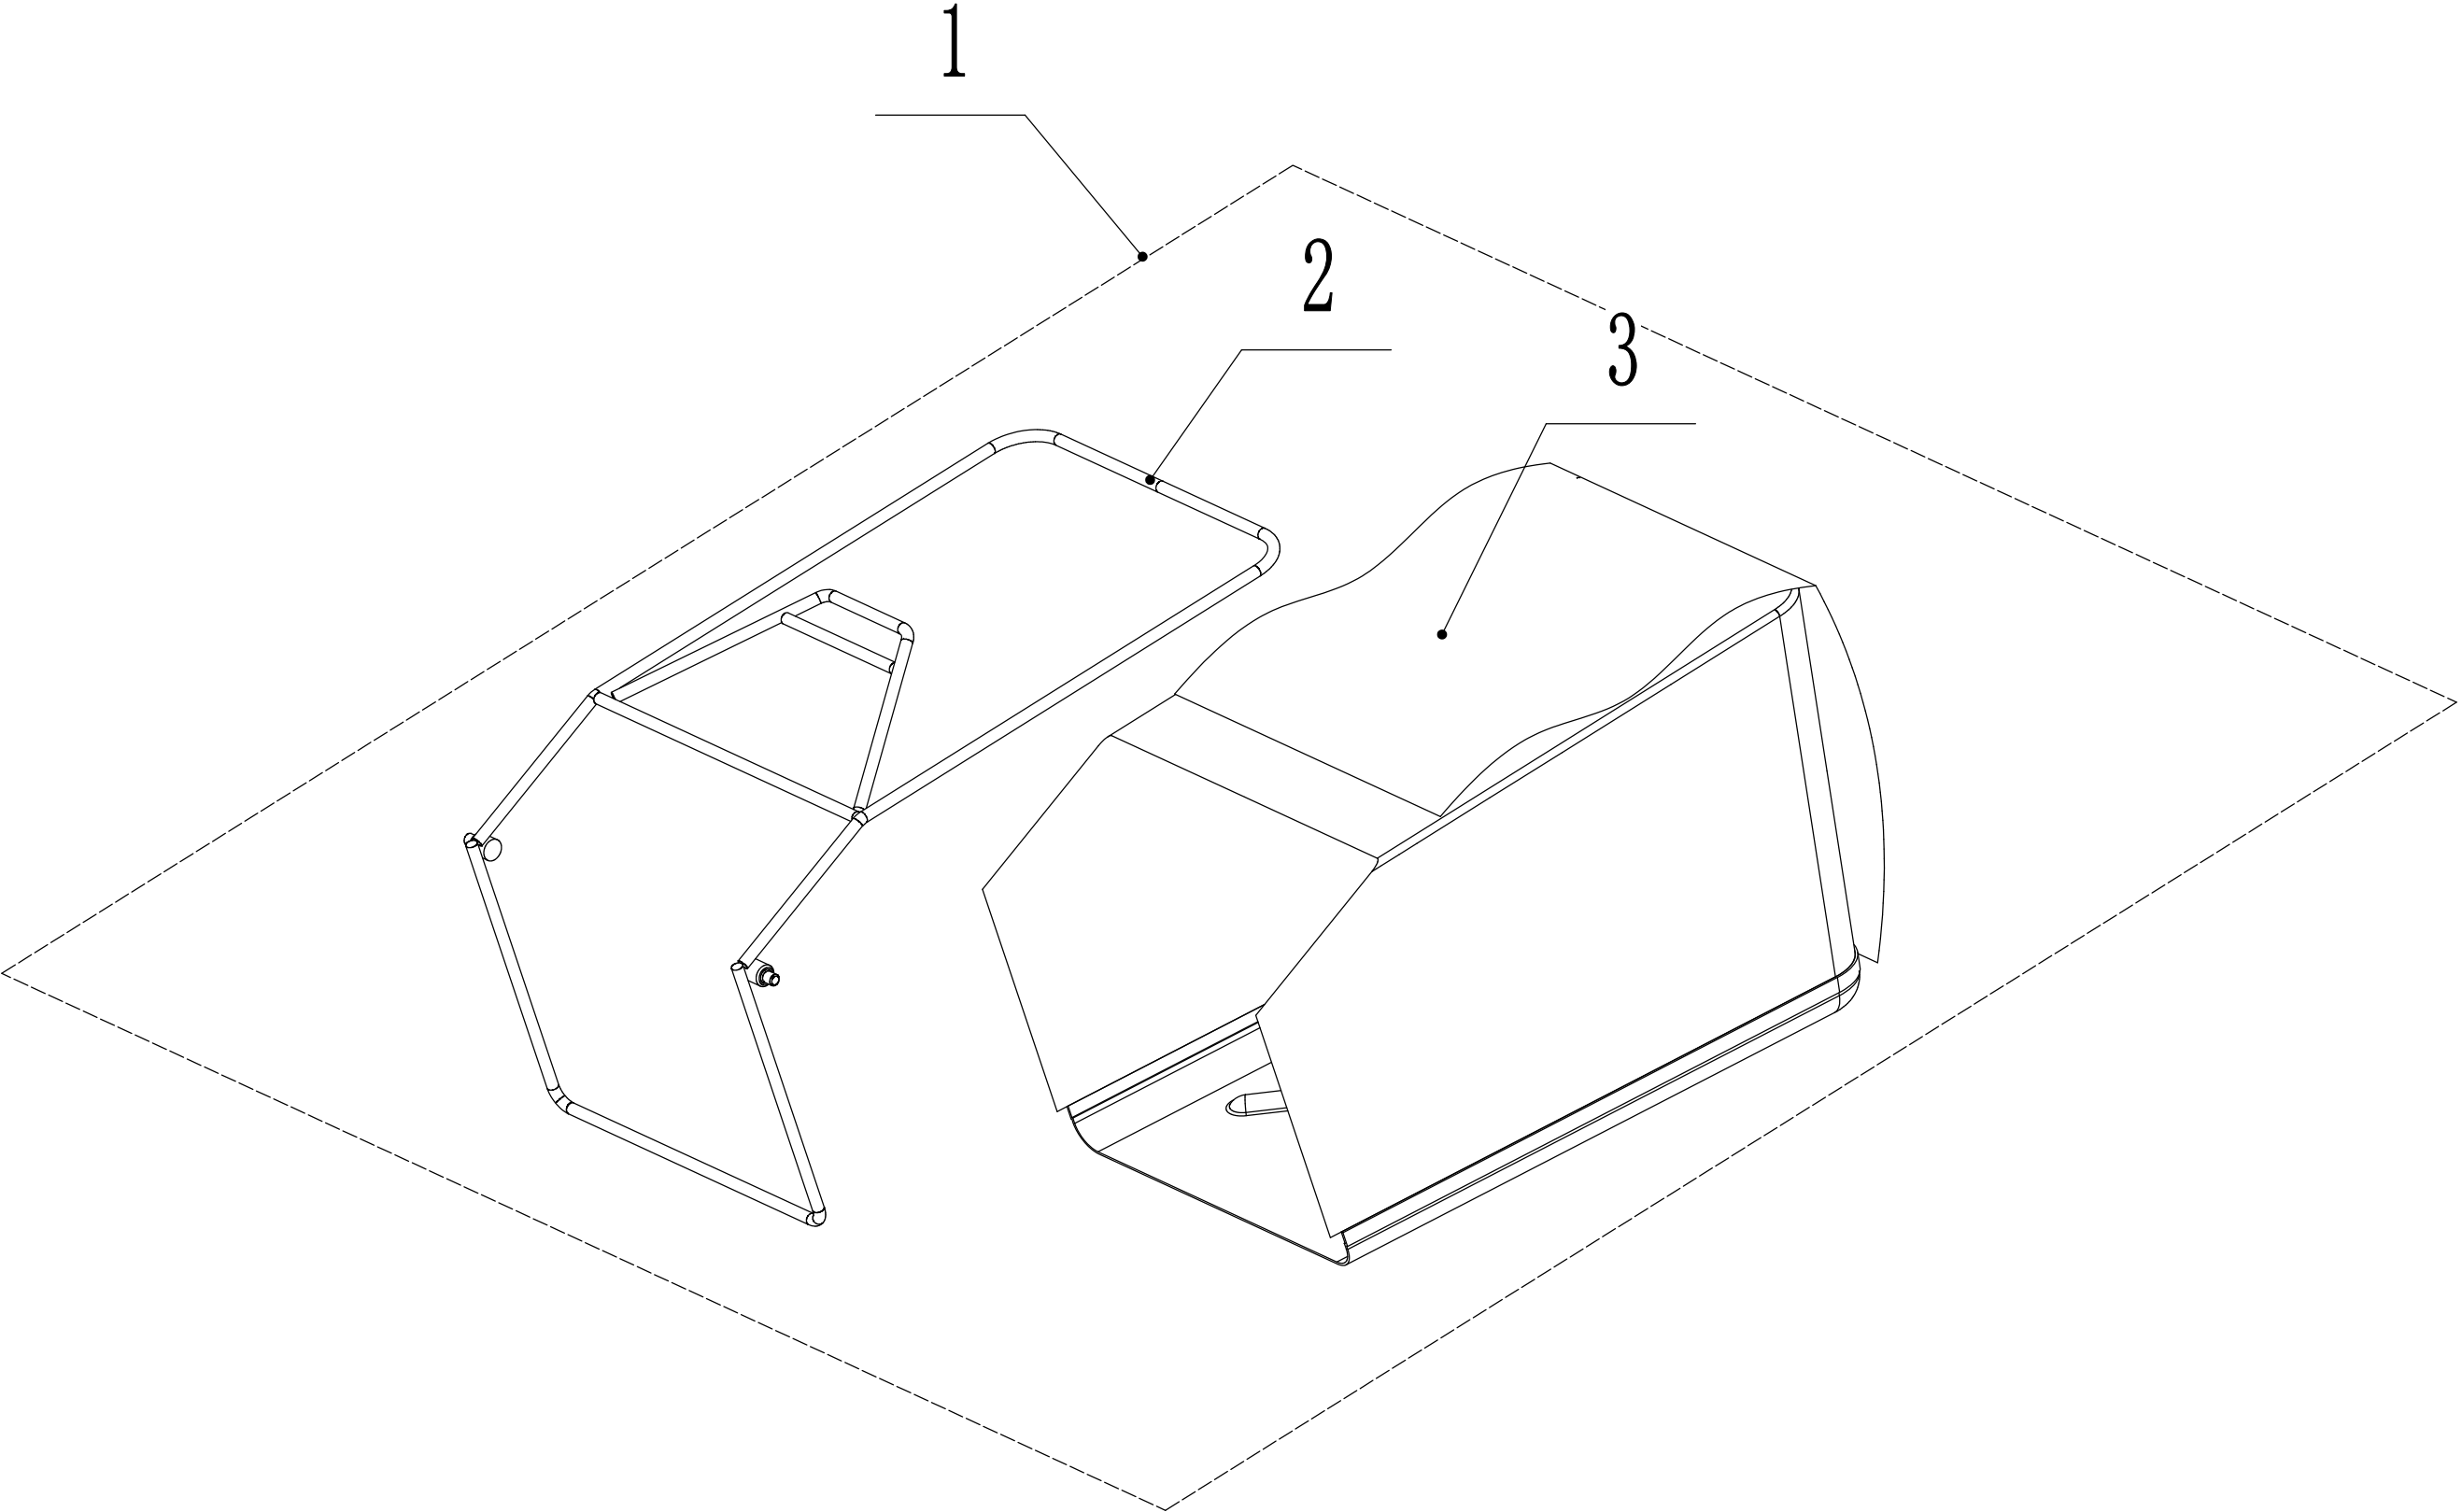

7 WB536SB V-3IN1 Grasscatcher

Part 7 - grasscatcher

No.	ID Zboží	Název
1	5360602010T/22	Grass Bag Frame
2	5360603010T/81	Grass Bag