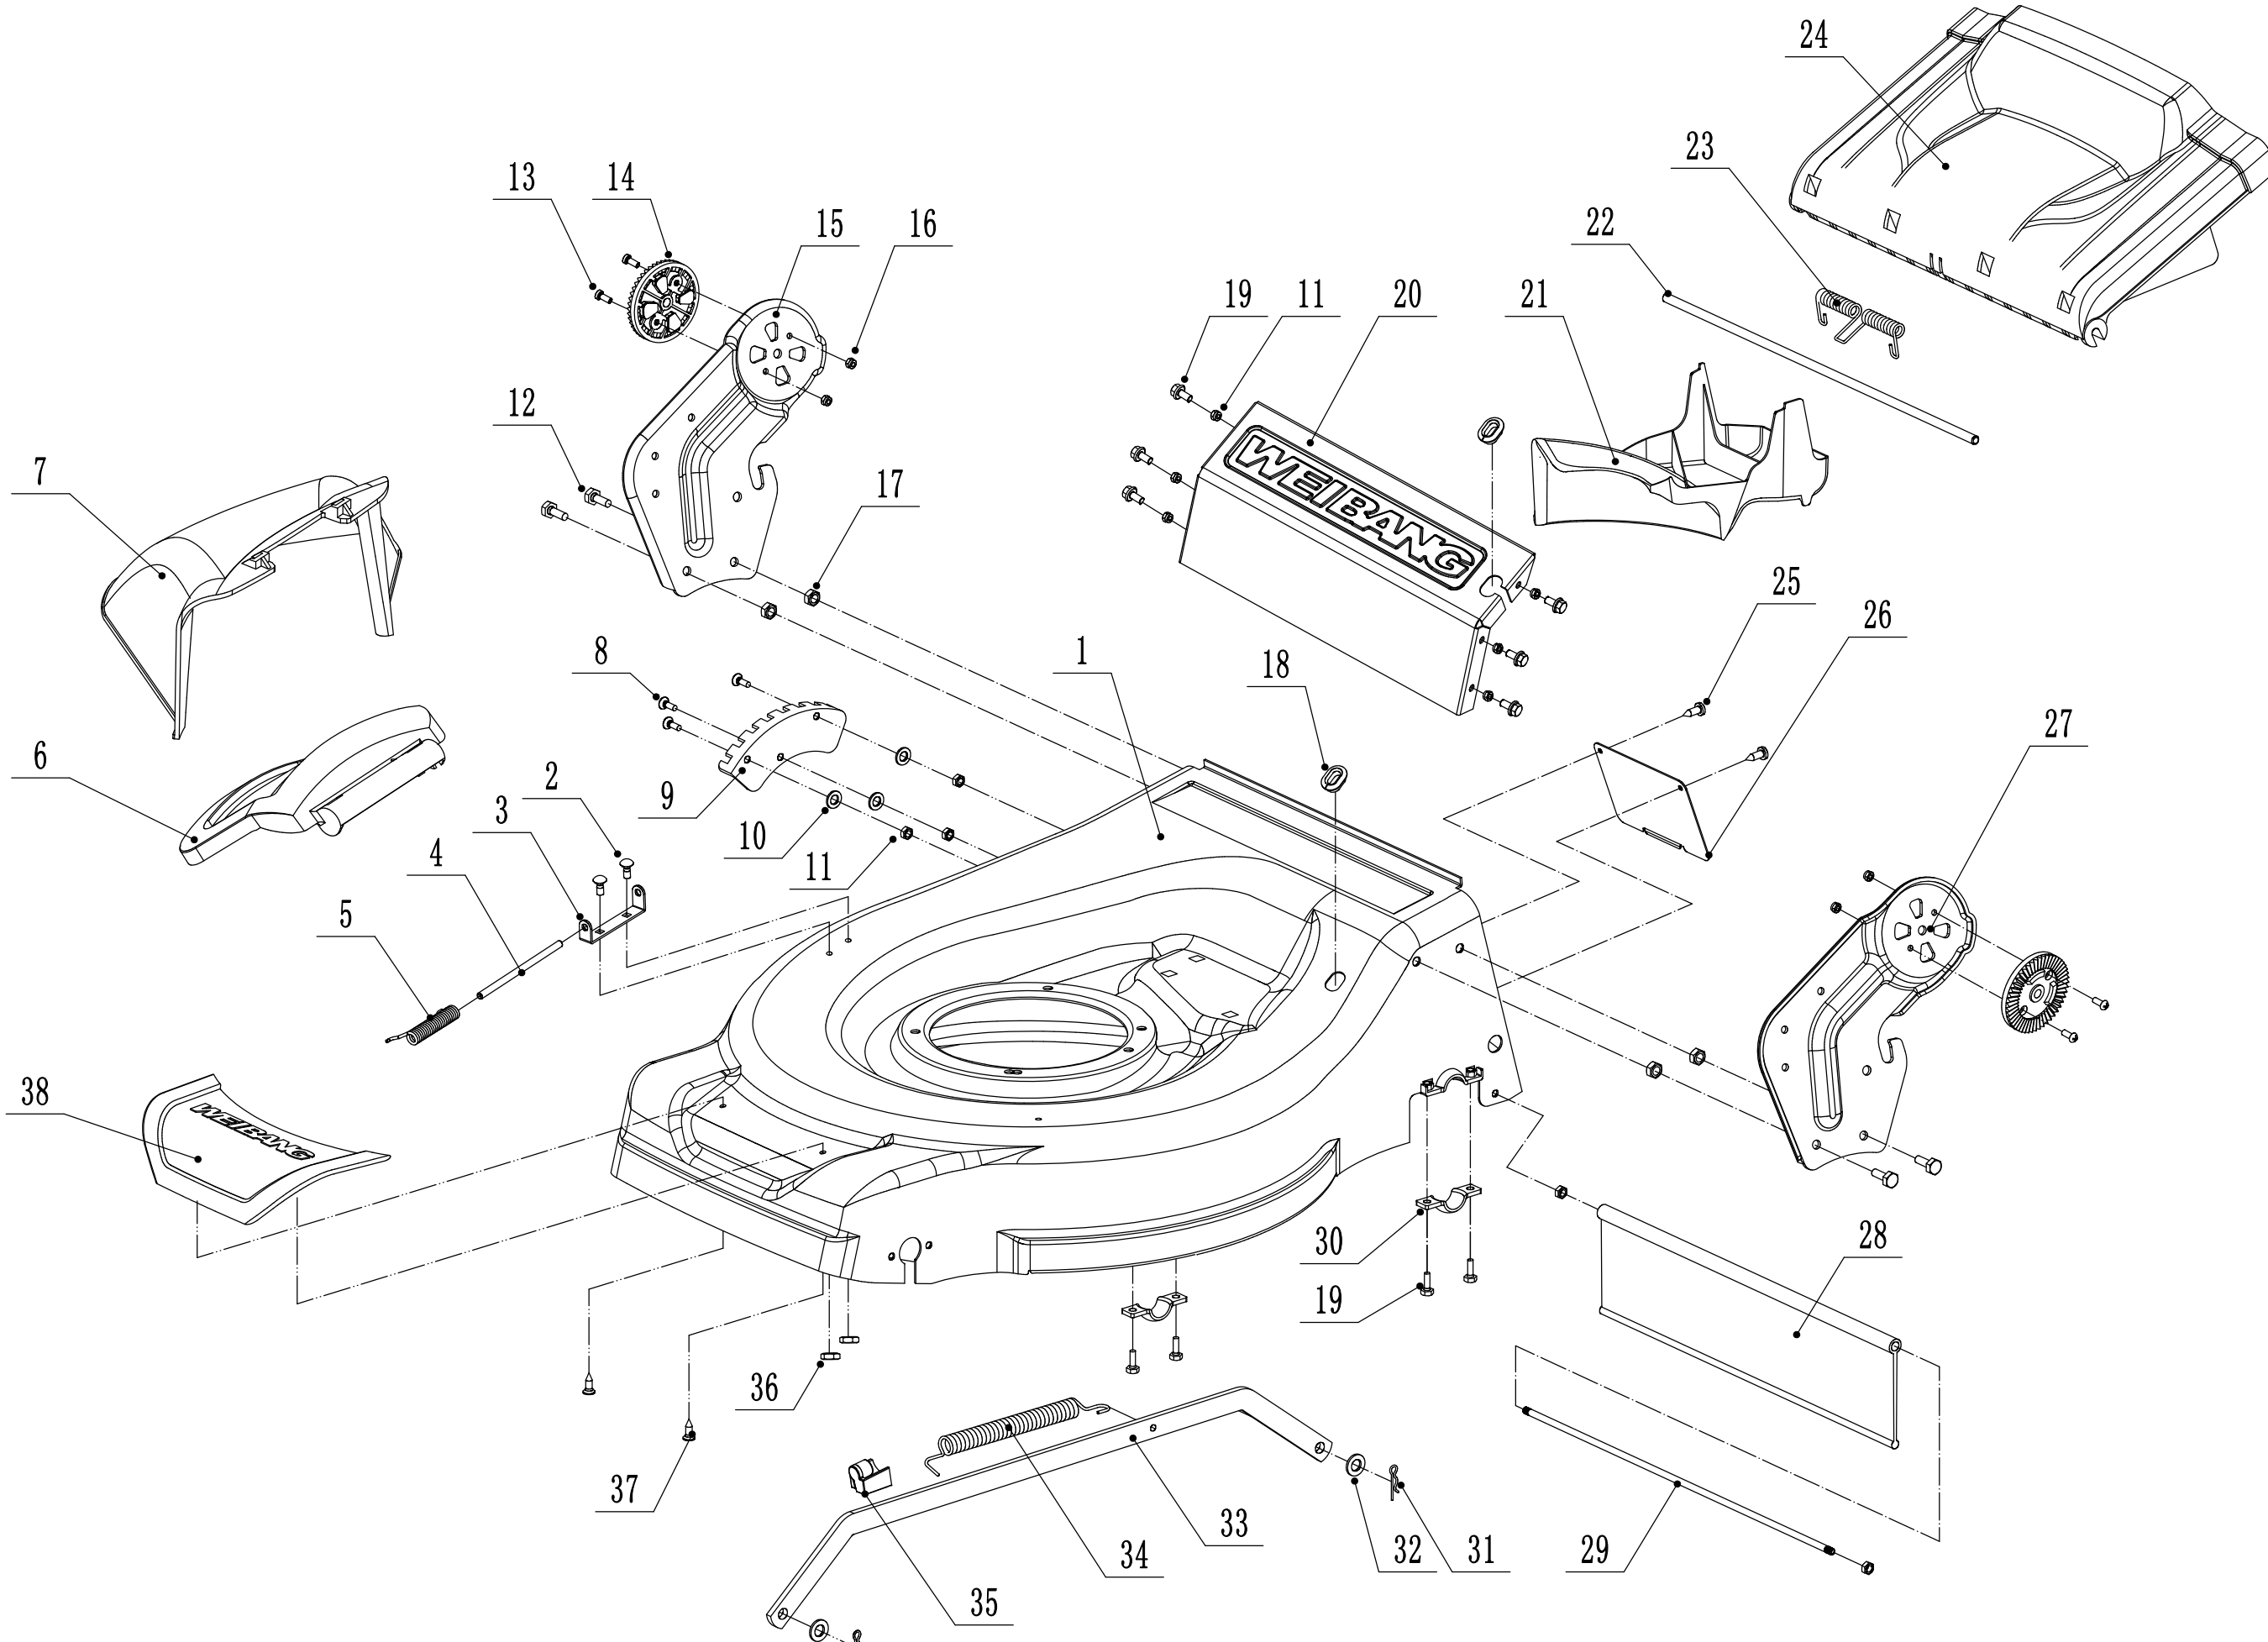

## Part 2 - Main Body

No.	ID Zboží	Název
1	5360101010J/44	Deck Shell
2	0107006014	square neck bolt
3	5020118010/02	side discharge cover bracket
4	5020120010/02	side discharge cover spring
5	5020119010	side discharge cover pivot
6	5360119010J	cover
7	5360120010J	side discharge deflector
8	0104006016	screw-M6X16
9	5360123010/01	graduator
10	0301006000	Plain Washer - M6
11	0202006000	Lock Nut - M6
12	0102008016	bolt-M8×16
13	0104005012	screw-M5×12
14	AVSA000000040/22	tooth disc
15	5360125010K/44	right bracket
16	0202005000	lock nut- M5
17	0202008000	lock nut- M8
18	5360122010C	rubber ring
19	0102006012	bolt- M6×12
20	5360124030/44	connector
21	5360115010	mulching plug
22	5360117010/02	Rod - Grass Bag Flap
23	5360118010	Spring - Grass Bag Flap
24	5360116010	Grass Bag Flap
25	0106004009	Screw - ST4.2X9.5
26	5360105010D/44	shield
27	5360124010K/44	left bracket
28	5360127010	rear pivot
29	5360126010/02	rear deflector
30	5320114020/01	upper bearing bracket
31	5320333010	spring clip
32	0301010000	Plain Washer - M10
33	5360308010/44	connector rod
34	5320332010/01	connecting rod spring
35	4560109012	spring bracket
36	0204006000	lock nut-M6
37	0106004013	Screw - ST4.2X13
38	5360114010	front mask

## Part 3 - Blade Systém

No.	ID Zboží	Název
1	5360111010/02	engine washer 1
2	5360112010/02	engine washer 2
3	5320115010	screw-3/8X16X25
4	5620133010S	Belt - V10X835
5	5310401010	key
6	5380402010/02	Engine Pulley
7	0105006006	screw-M6x6
8	5360113010	belt shield
9	0302006000	Plain Washer - M6
10	0202006000	Lock Nut - M6
11		
12	5320404010/02	adapter
13	5310402010	Friction Disc
14	5020405010A/35	blade
15	5310404010/02	Locking Disc
16	5310406010/04	spring washer
17	5320405010	Blade Bolt - 3/8X24X55