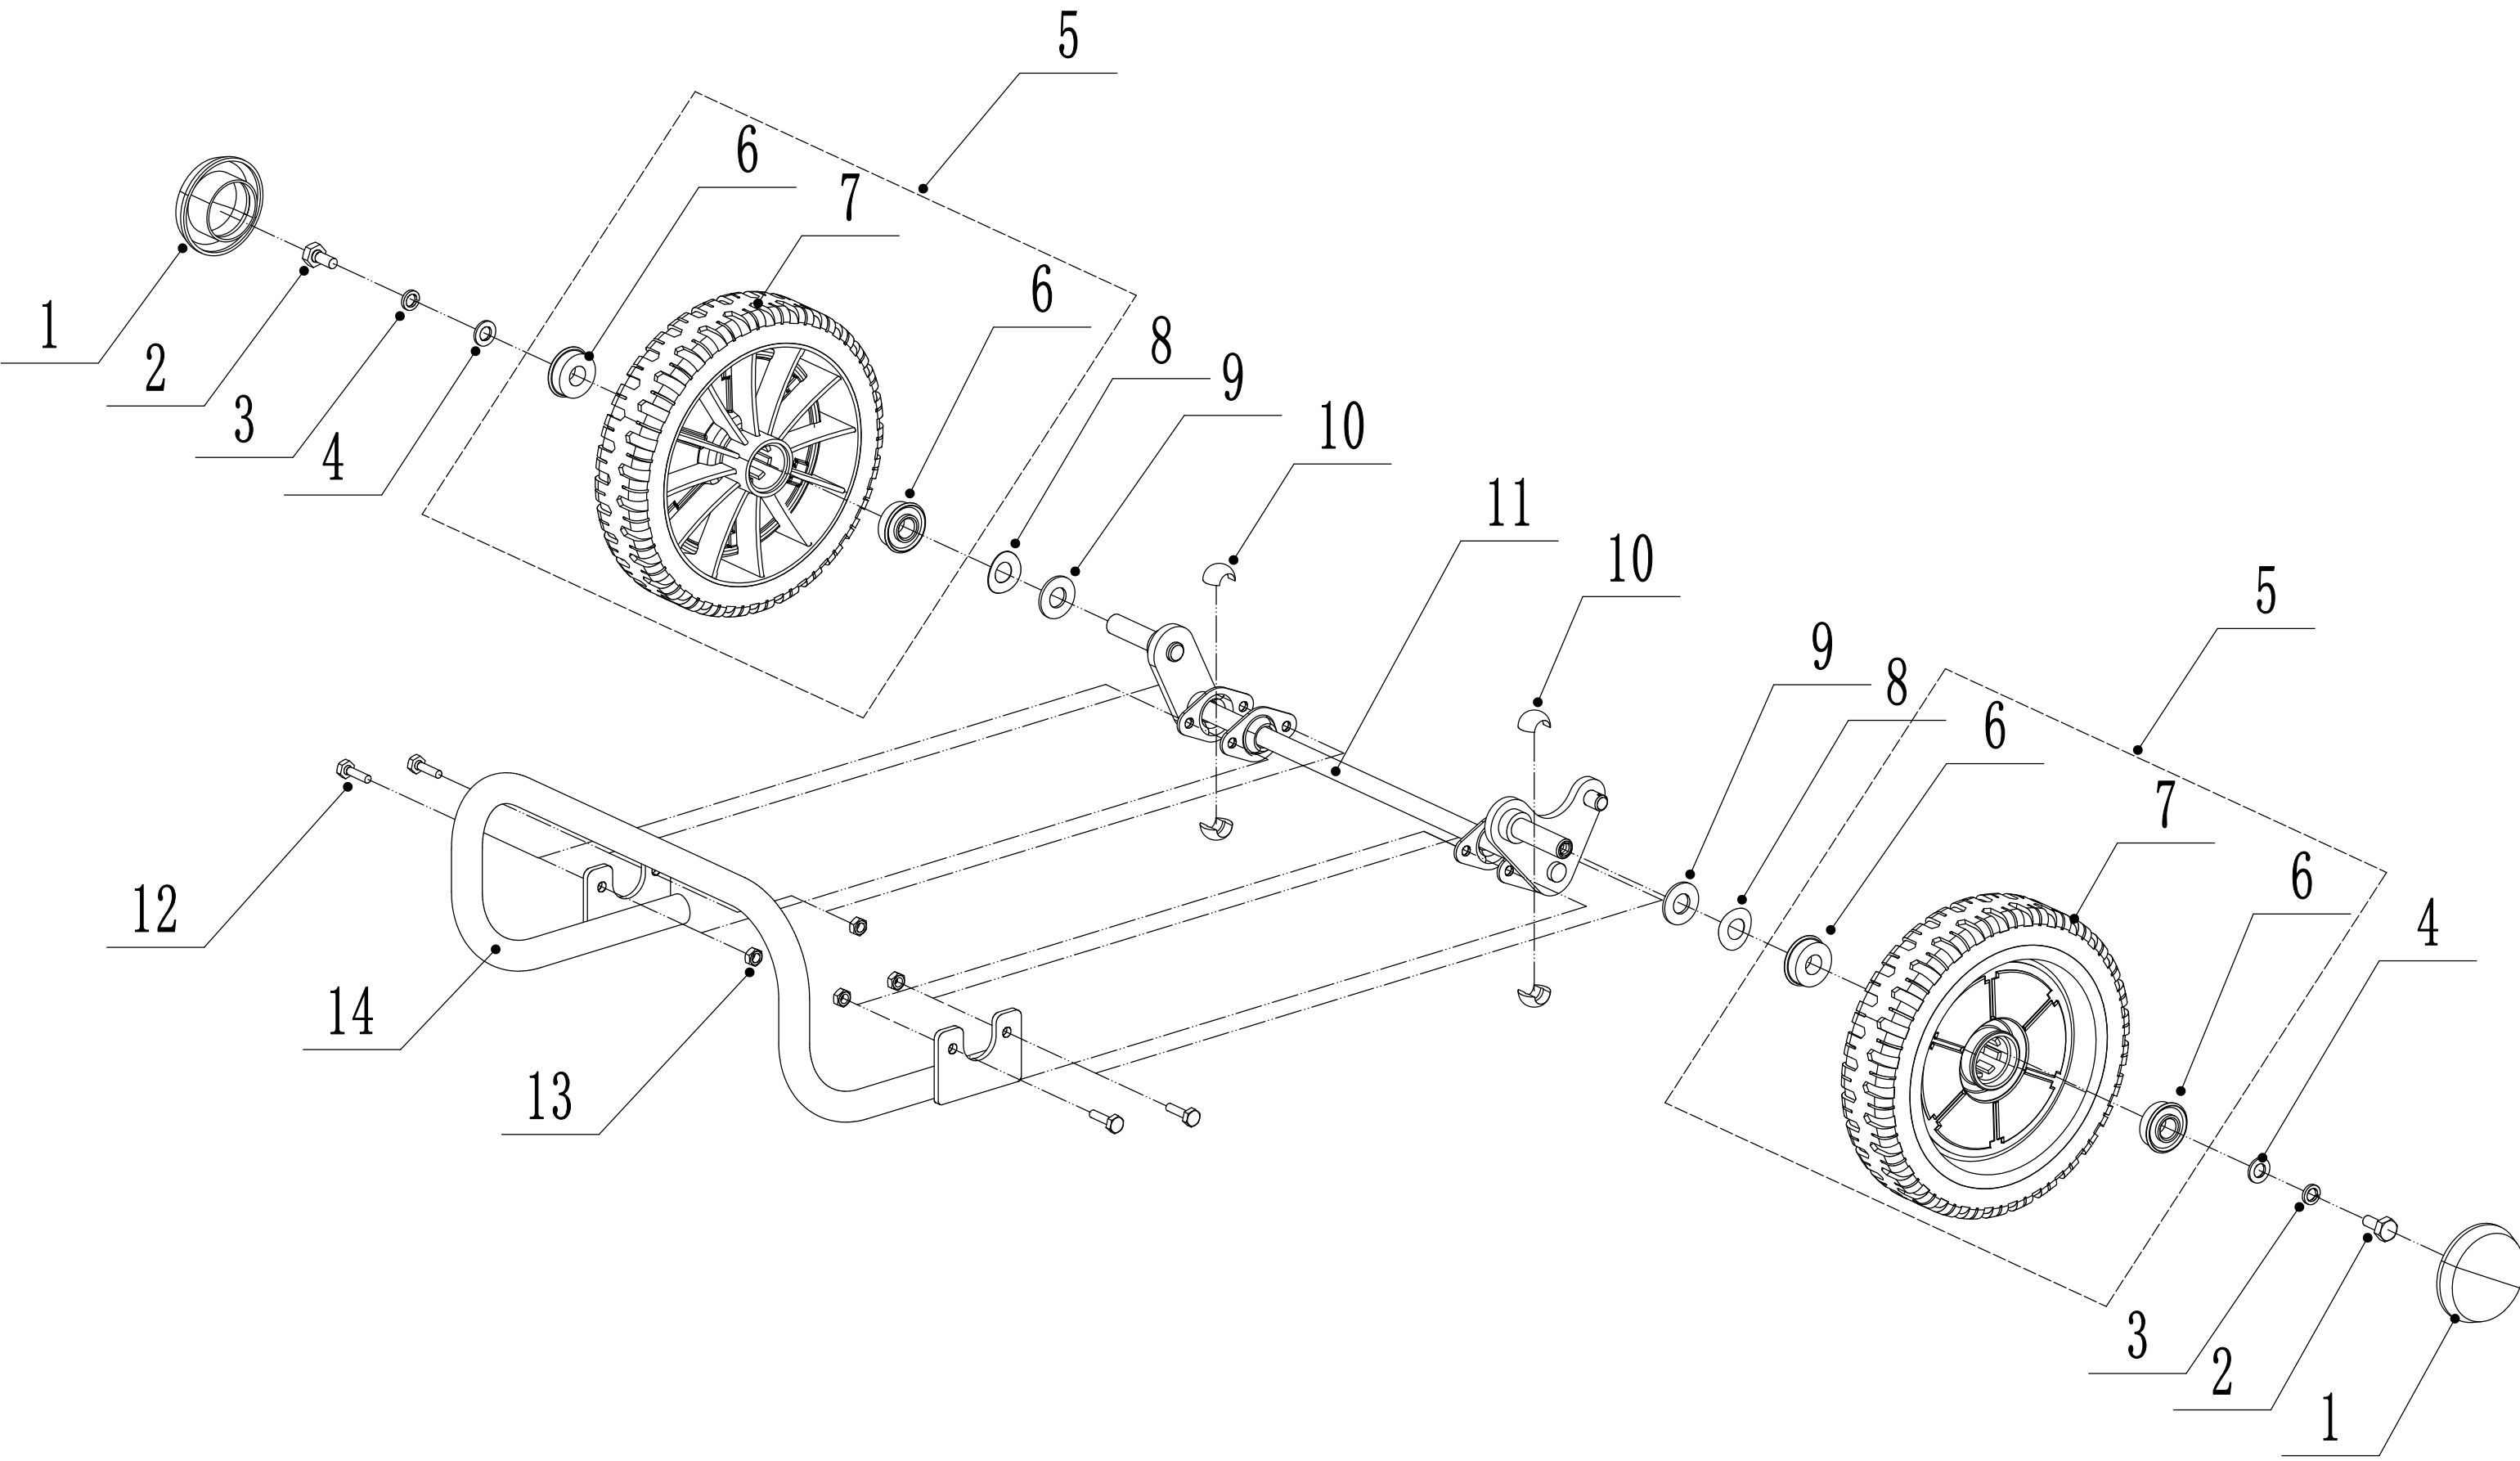

4 WB536SB V-3IN1 Front axle

Part 4 - front axle

No.	ID Zboží	Název
1	5310214010	Wheel Cap
2	0101008015	bolt-M8×15
3	0401008000	Spring Washer - M8
4	0301006000	Washer - M6
5	5340206010	Wheel - 8"
6	5310213010	WEIBANG bearing
7		
8	5310211010/02	spring washer
9	5310210010/02	Plain Washer
10	5310209010	Axle Bearing - Half
11	5360201010/01	front shaft weldment
12	0102006016	Bolt - M6X16
13	0202006000	Lock Nut - M6
14	5360121010/44	bumper