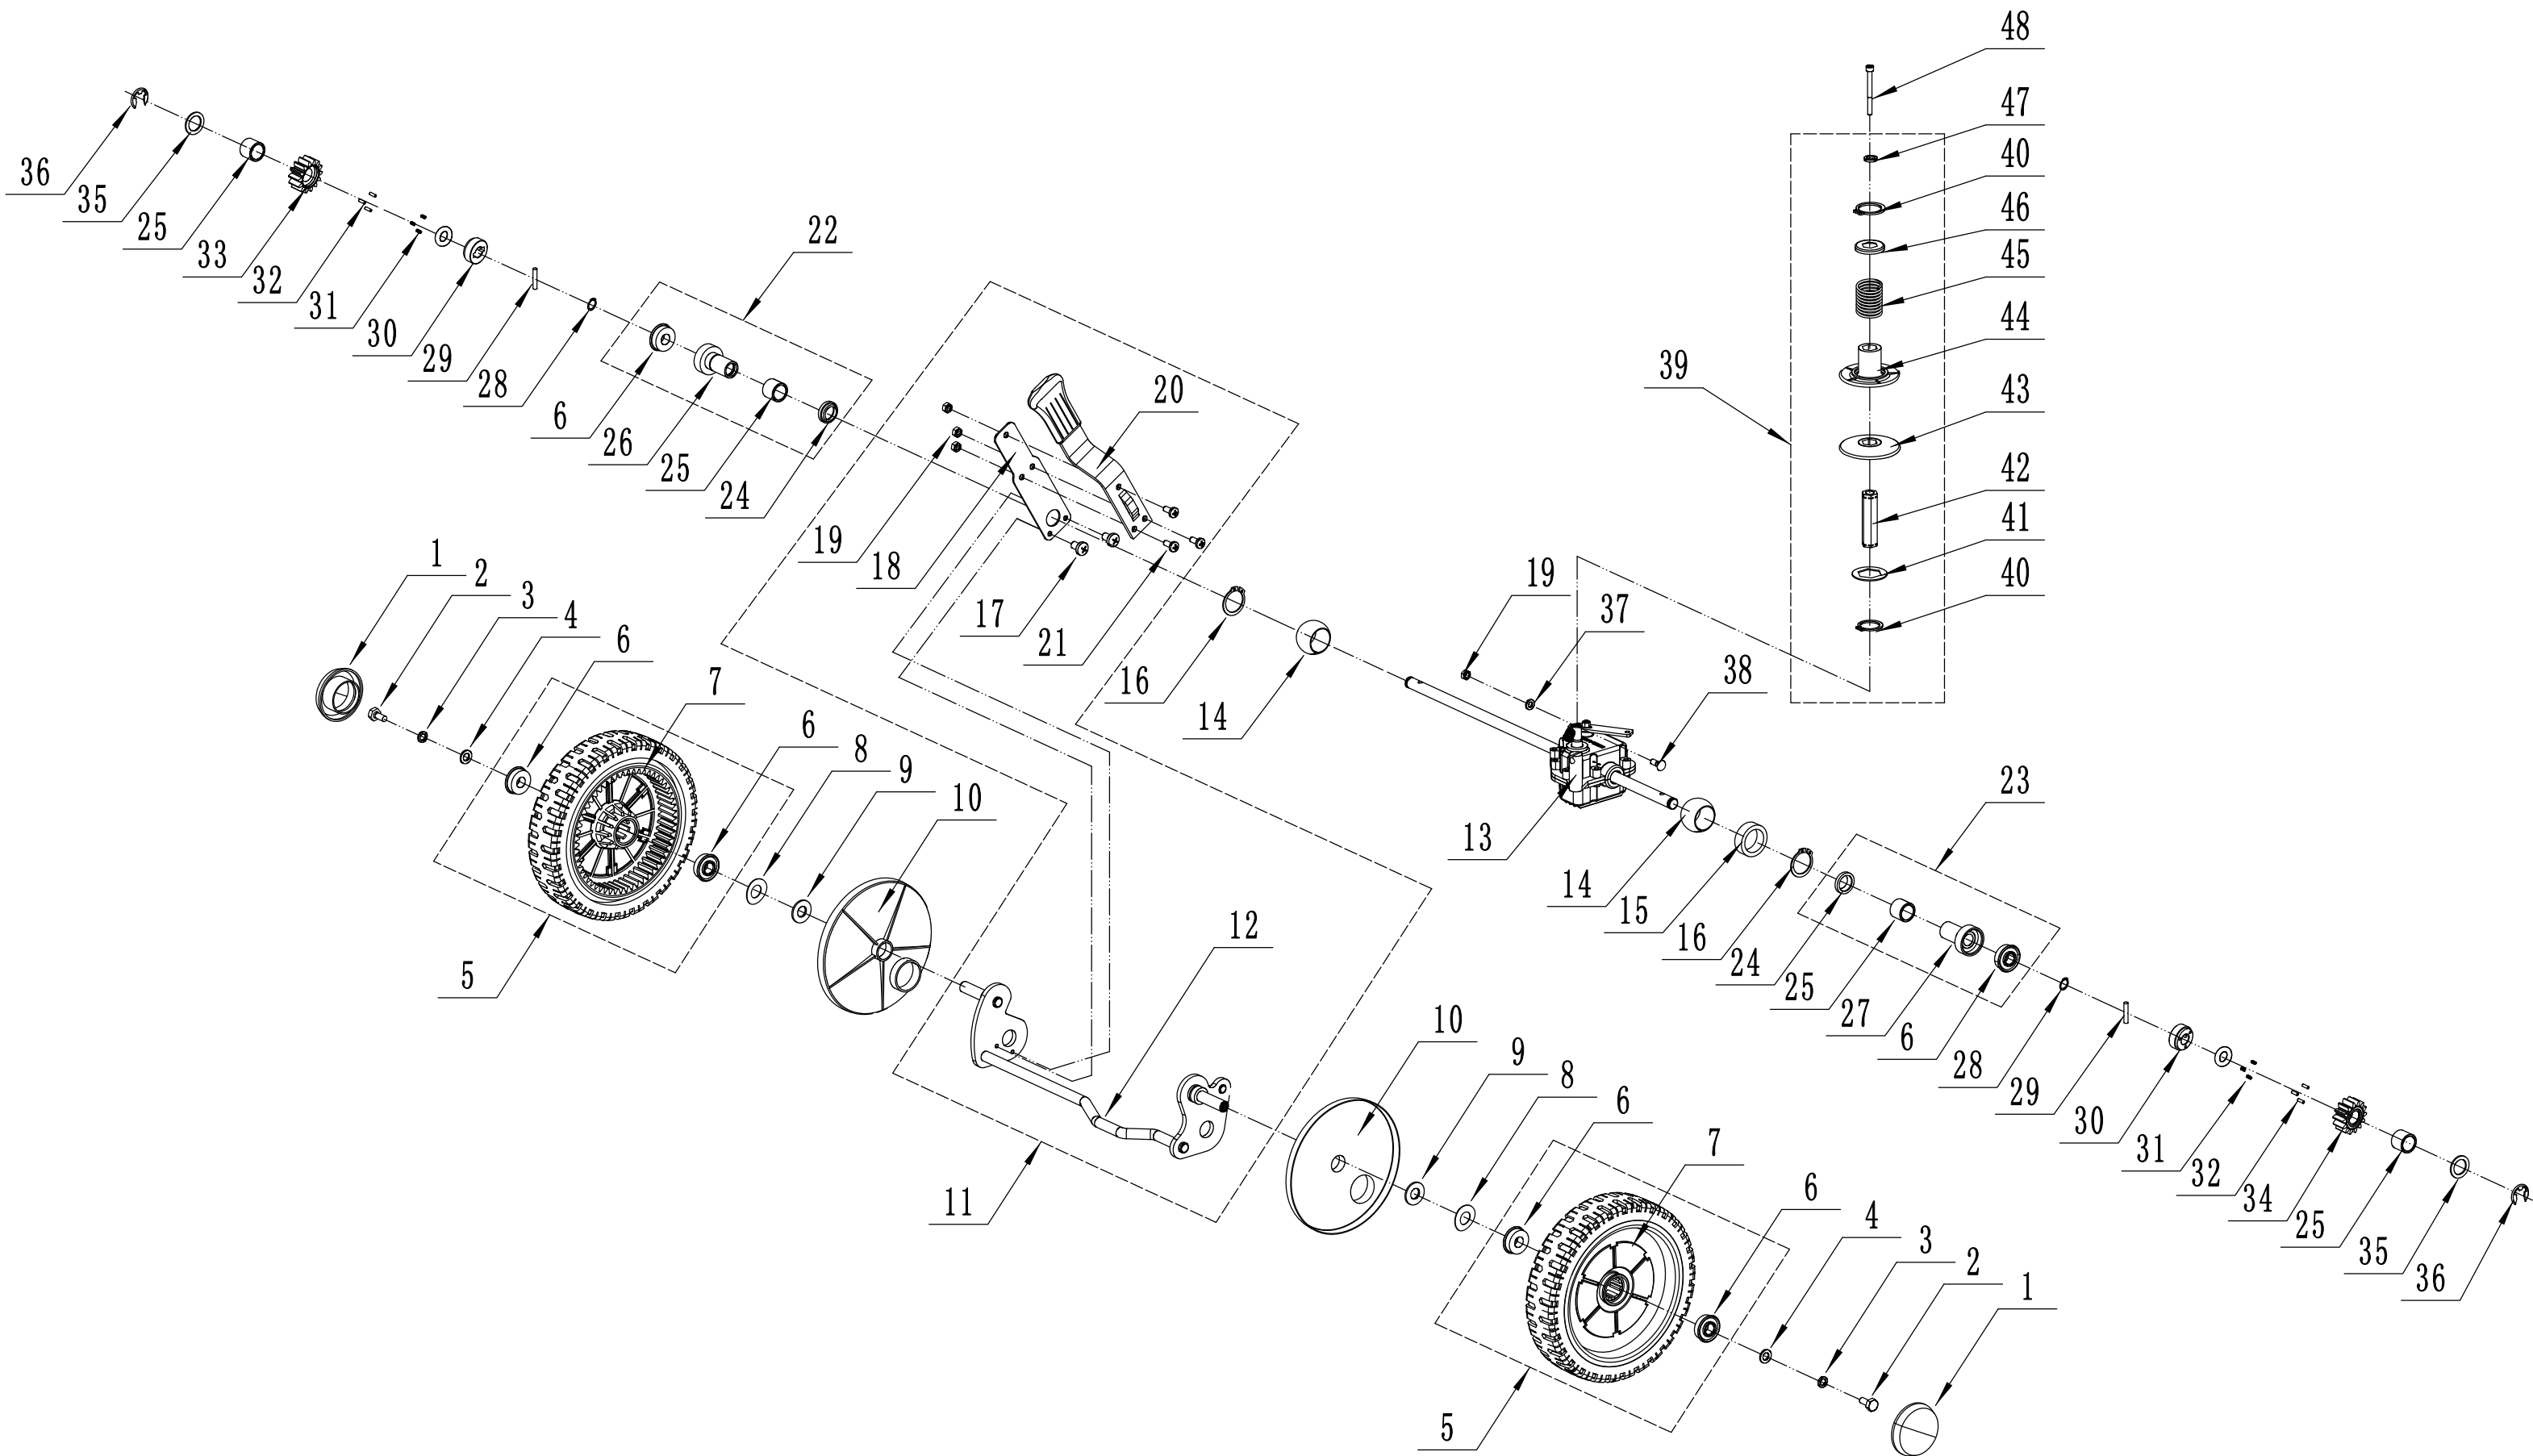

5 WB536SB V-3IN1 Rear axle

Part 5 - rear axle

No.	ID Zboží	Název
1	5310214010	Wheel Cap
2	0101008015	bolt-M8×15
3	0401008000	spring washer
4	0301006000	Plain Washer - M6
5	5340309010	Rear Wheel - 9"
6	5310213010	bearing
7		
8	5310211010/02	spring washer
9	5310210010/02	washer
10	5340312010	rear wheel shield
11		
12	5360301010/01	Rear Axle Frame
13	Y20536V0P	rear transmission assembly
14	5320328010	nylon spherical surface bearing
15	4520313010/02	rear transmission spacer
16	1001020000	Circlip - M20
17	0104005008	Screw - M5X8
18	5360311010/22	spring of adjustment lever
19	0202006000	Lock Nut - M6
20	5360310010	adjustment lever
21	0104006014	Screw - M6X14
22	Y065321	left bearing sheath assembly
23	Y065320	right bearing sheath assembly
24	5320327010	Dust Seal
25	5320326010P	bearing
26		
27		
28	1001012000	Circlip - M12
29	HQ000100060	Check holder
30	HQ000100050	Block - Drive Pinion
31	HQ000100040	Spring - Drive Pinion
32	HQ000100030	Pin - Drive Pinion
33	HQ000100020	Drive Pinion - R/H
34	HQ000100010	Drive Pinion - L/H
35	5020311010/04	washer
36	1301009000	E-Clip - M9
37	0301006000	Plain Washer - M6
38	0107006014	bolt-M6×14