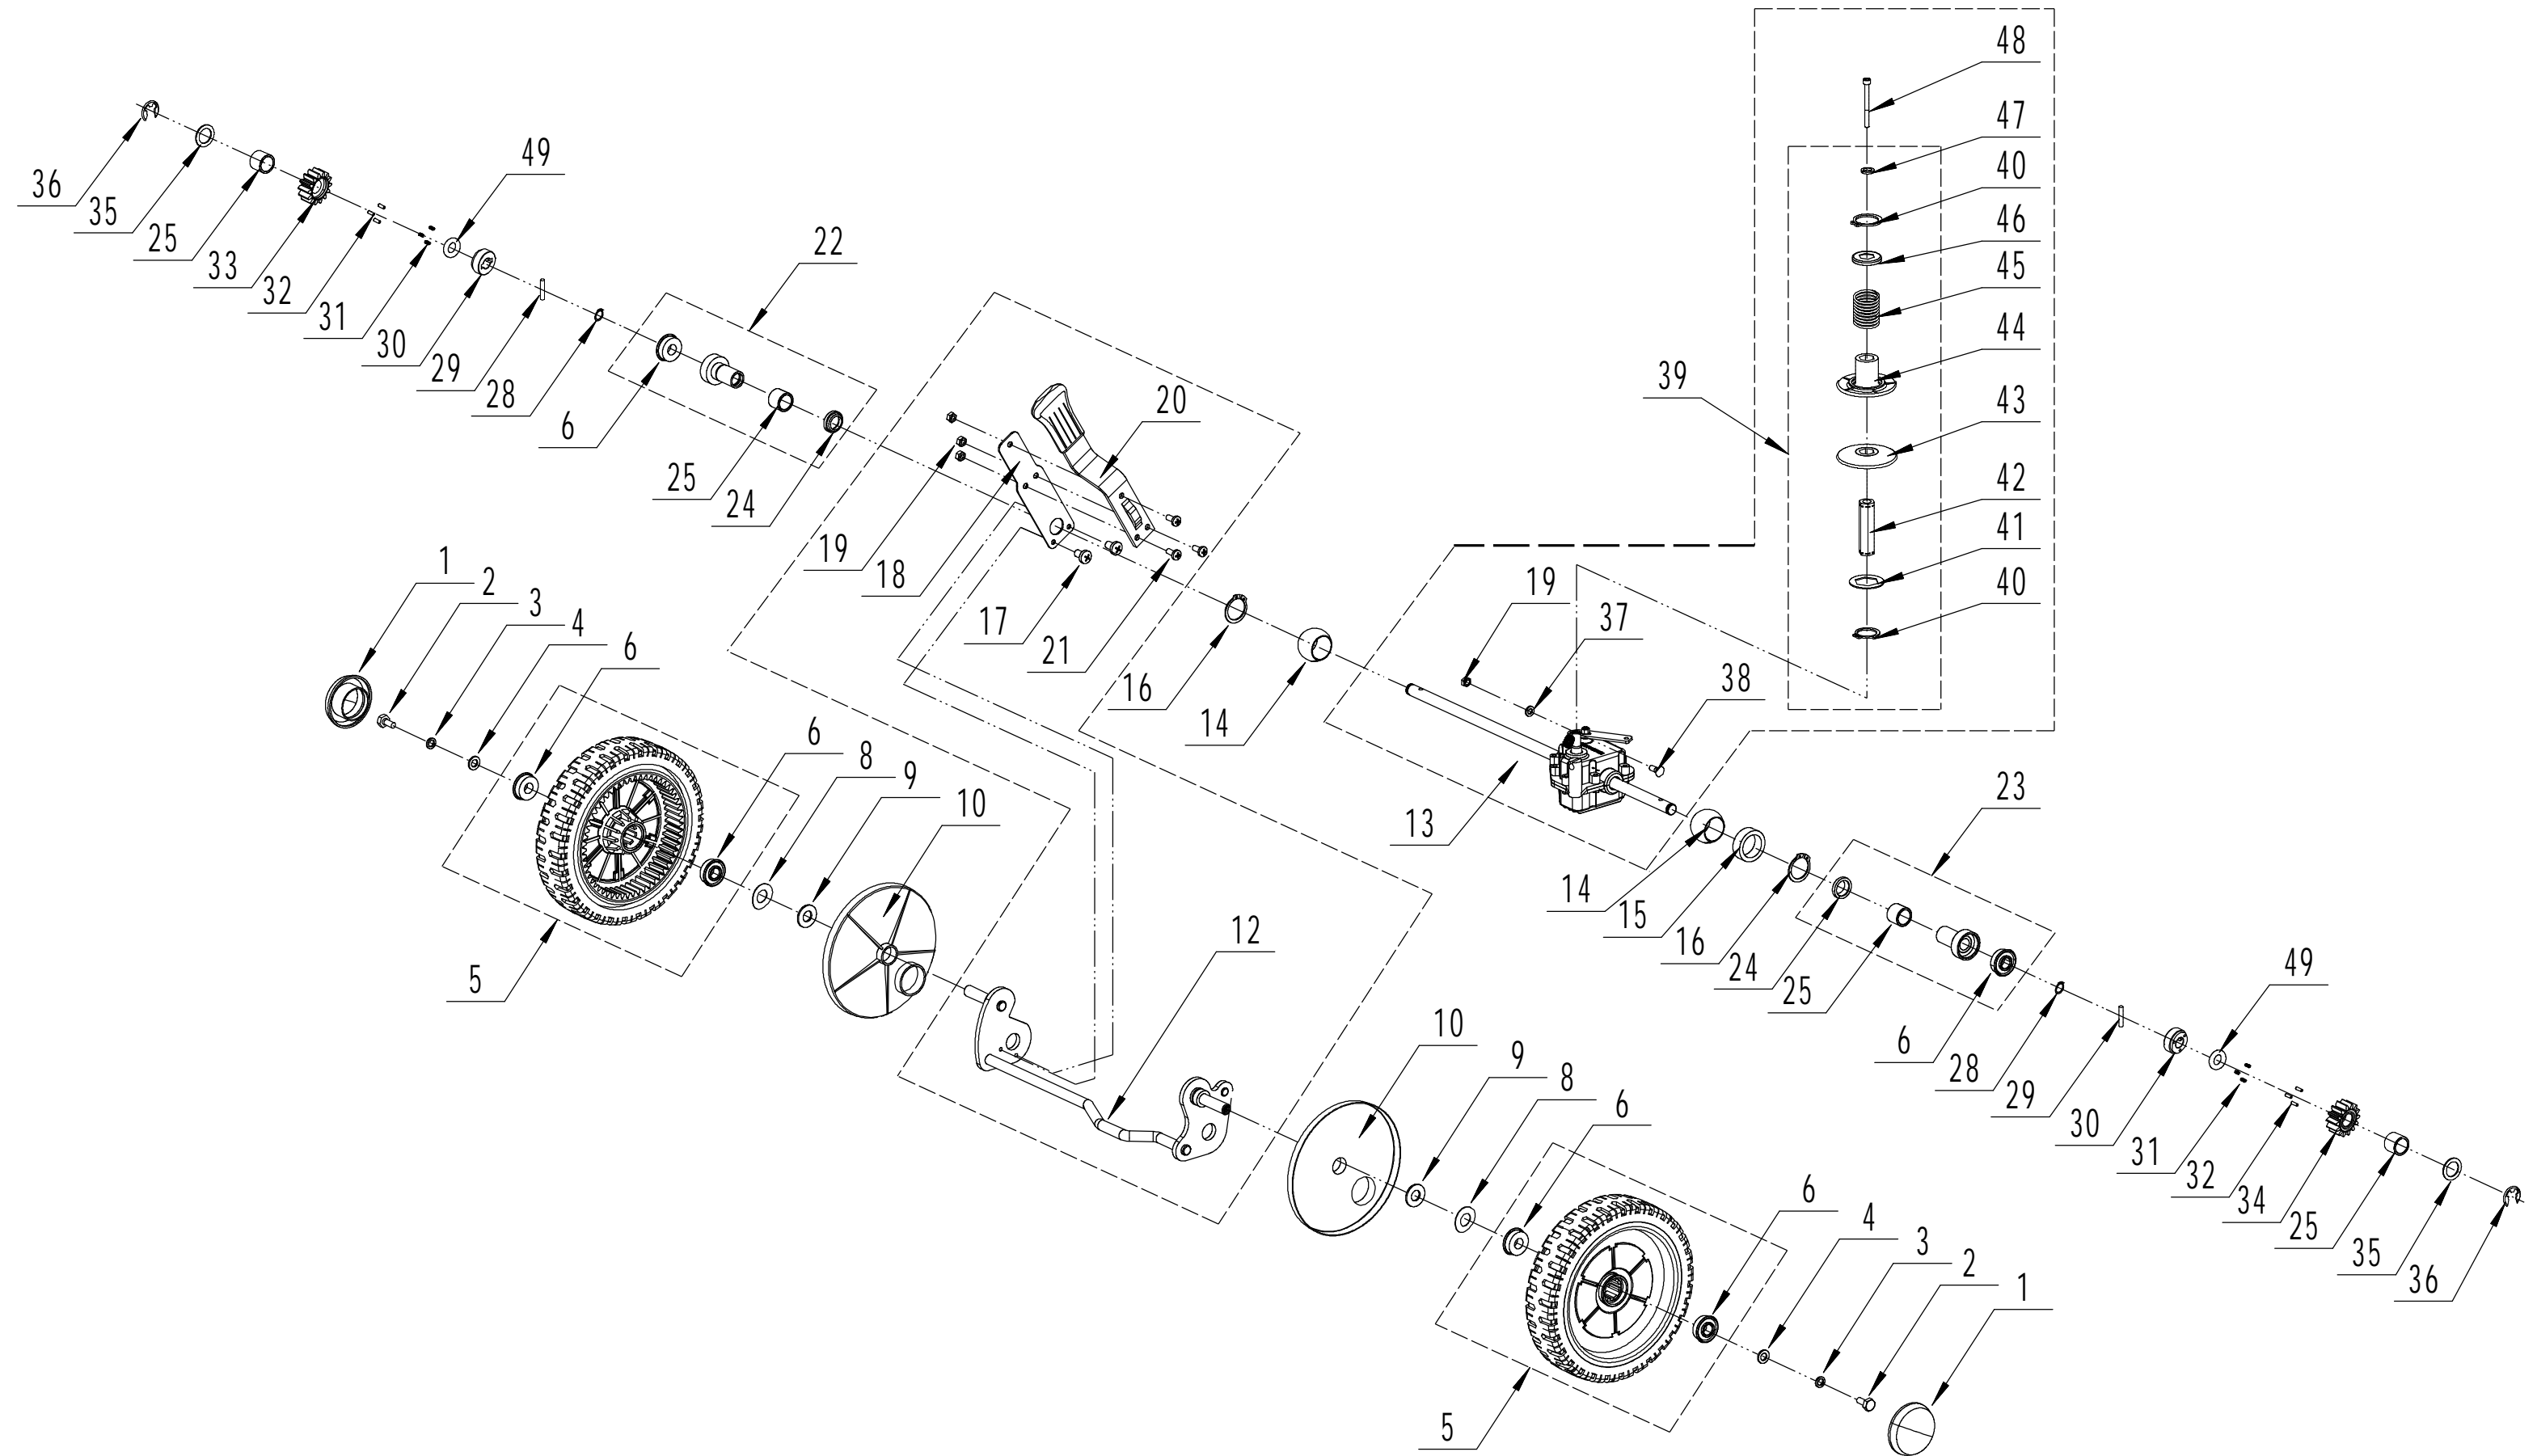

Rear Axle

Order	Part number	Name_English	Quantity
1	5310214010	Wheel Cap	2
2	0101008015	Bolt - M8x15	2
3	0401008000	Spring Washer - M8	8
4	0301006000	Washer - M6	8
5	5340309010/40	Wheel Assembly	2
6	5310213010	Bearing	6
8	5310211010/02	Spacer - M12.7	2
9	5310210010/02	Plain Washer - M12.7	2
10	5340312010	Rear Wheel Shield	2
12	5360301010/01	Rear Axle Frame	1
13	Y20536V0P	Rear Transmission Assembly	1
14	5320328010	Nylon Ball Bearing	2
15	4520313010/02	Rear Axle Partition	1
16	1001020000	Circlip - M20	2
17	0104005008	Screw - M5x8	2
18	5360311010/22	Spring Of Adjustment Lever	1
19	0202006000	Lock Nut - M6	4
20	5360310010/40	Adjustment Lever	1
21	0104006014	Screw - M6x14	3
22	Y065321	Right Bearing Sheath Assembly	1
23	Y065320	Left Bearing Sheath Assembly	1
24	5320327010	Dust Seal	2
25	5320326010P	Bearing	4
28	1001012000	Circlip - M12	2
29	HQ000100060	Pin For Ratchet	2
30	HQ000100050	Ratchet	2
31	HQ000100040	Spring	6
32	HQ000100030	Pin	6
33	HQ000100020	Drive Pinion - R/H	1
34	HQ000100010	Drive Pinion - L/H	1
35	5020311010/04	Washer	2
36	1301009000	E-Clip - M9	2
37	0301006000	Plain Washer - M6	1
38	0107006014	Bolt - M6x14	1
39	Y115380	Variable Speed Pulley Assembly	1
40	1001017000	Circlip - M17	2
41	4820320010/02	Spacer	1
42	4820321010/02	Hex Sleeve	1
43	5380309010	Lower Pulley disc	1
44	5380308010	Active Pulley Disc	1
45	4820324010	Spring	1
46	4820325010/02	Circlip	1
47	0401005000	Spring Washer - M5	1
48	0103005055	Screw - M5x55	1
49	1401025015	O-Ring	2