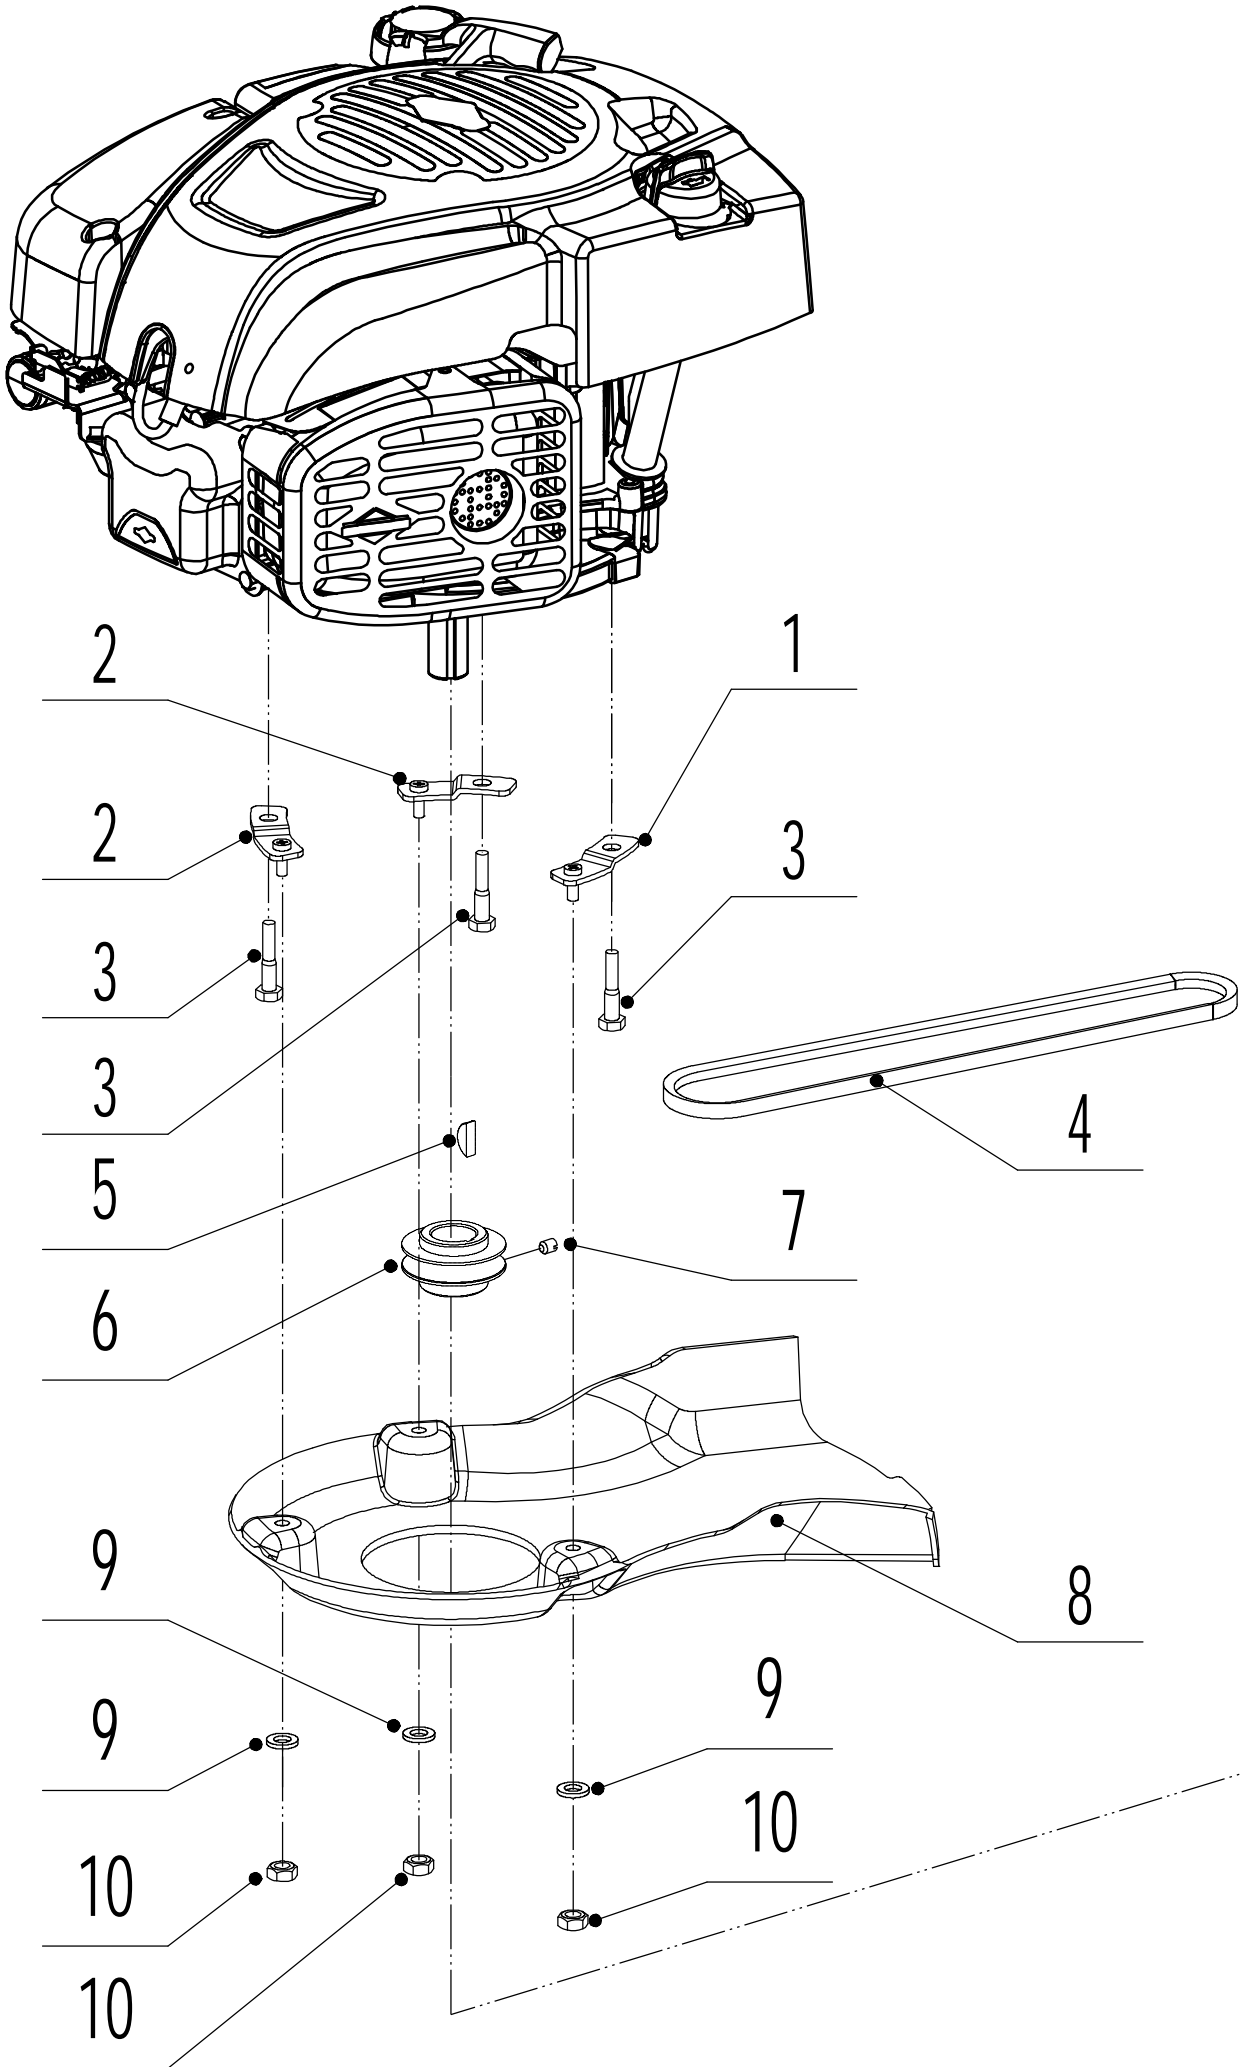

WB 536 SBV 6in1

2018

Main Body

Order	Part number	Name_English	Quantity
1	5360101010J/49	Chassis	1
2	0107006014	Bolt	2
3	5020118010/02	Side Discharge Cover Bracket	1
4	5020120010/02	Side Discharge Cover Pivot	1
5	5020119010	Side Discharge Cover Spring	1
6	5360119012	Side Discharge Cover Kit	1
7	5360120010J	Side Discharge Deflector	1
8	0104006016	Screw - M6x16	3
9	5360123010/01	Graduator	1
10	0301006000	Plain Washer - M6	3
11	0202006000	Lock Nut - M6	9
12	0102008016	Bolt - M8x16	4
13	0104005012	Screw - M5x12	4
14	AVSA000000040/22	Tooth Disc	2
15	5360125010K/40	AVS Bracket - R/H	1
16	0202005000	Lock Nut - M5	4
17	0202008000	Lock Nut - M8	4
18	5360122010C	Rubber Ring	2
19	0102006012	Bolt - M6x12	10
20	5360124030/49	Connector	1
21	5360115010	Mulching Plug	1
22	5360117010/02	Pivot - Rear Cover	1
23	5360118010	Spring - Rear Cover	1
24	5360116010	Rear Cover	1
25	0106004009	Screw - ST4.2x9.5	2
26	5360105010D/49	Baffle	1
27	5360124010K/40	AVS Bracket - L/H	1
28	5360127010	Trailing Flap	1
29	5360126010/02	Pivot - Trailing Flap	1
30	5320114020/01	Upper Bearing Bracket	2
31	5320333010	Spring Clip	2
32	0301010000	Plain Washer - M10	2
33	5360308010/40	Connecting Rod	1
34	5320332010/01	Spring - Connecting Rod	1
35	4560109012	Spring Bracket	1
36	0204006000	Lock Nut - M6	2

Blade System

Order	Part number	Name_English	Quantity
1	5360111010/02	Engine Washer 1	1
2	5360112010/02	Engine Washer 2	2
3	5320115010	Screw - 3/8x16x25	3
4	5380113010S	Belt - V10x845(30°)	1
5	5310401010	Key	2
6	5380402010	Engine Pulley	1
7	0105006006	Screw - M6x6	1
8	5360113010	Belt Shield	1
9	0302006000	Plain Washer - M6	3
10	0202006000	Lock Nut - M6	3
12	5320404010/02	Blade Boss	1
13	5310402010	Friction Disc	2
14	5310403010A/35	Blade	1
15	5310404010/02	Locking Disc	1
16	5310406010/04	Spring Washer	1
17	5320405010	Blade Bolt - 3/8x24x51	1