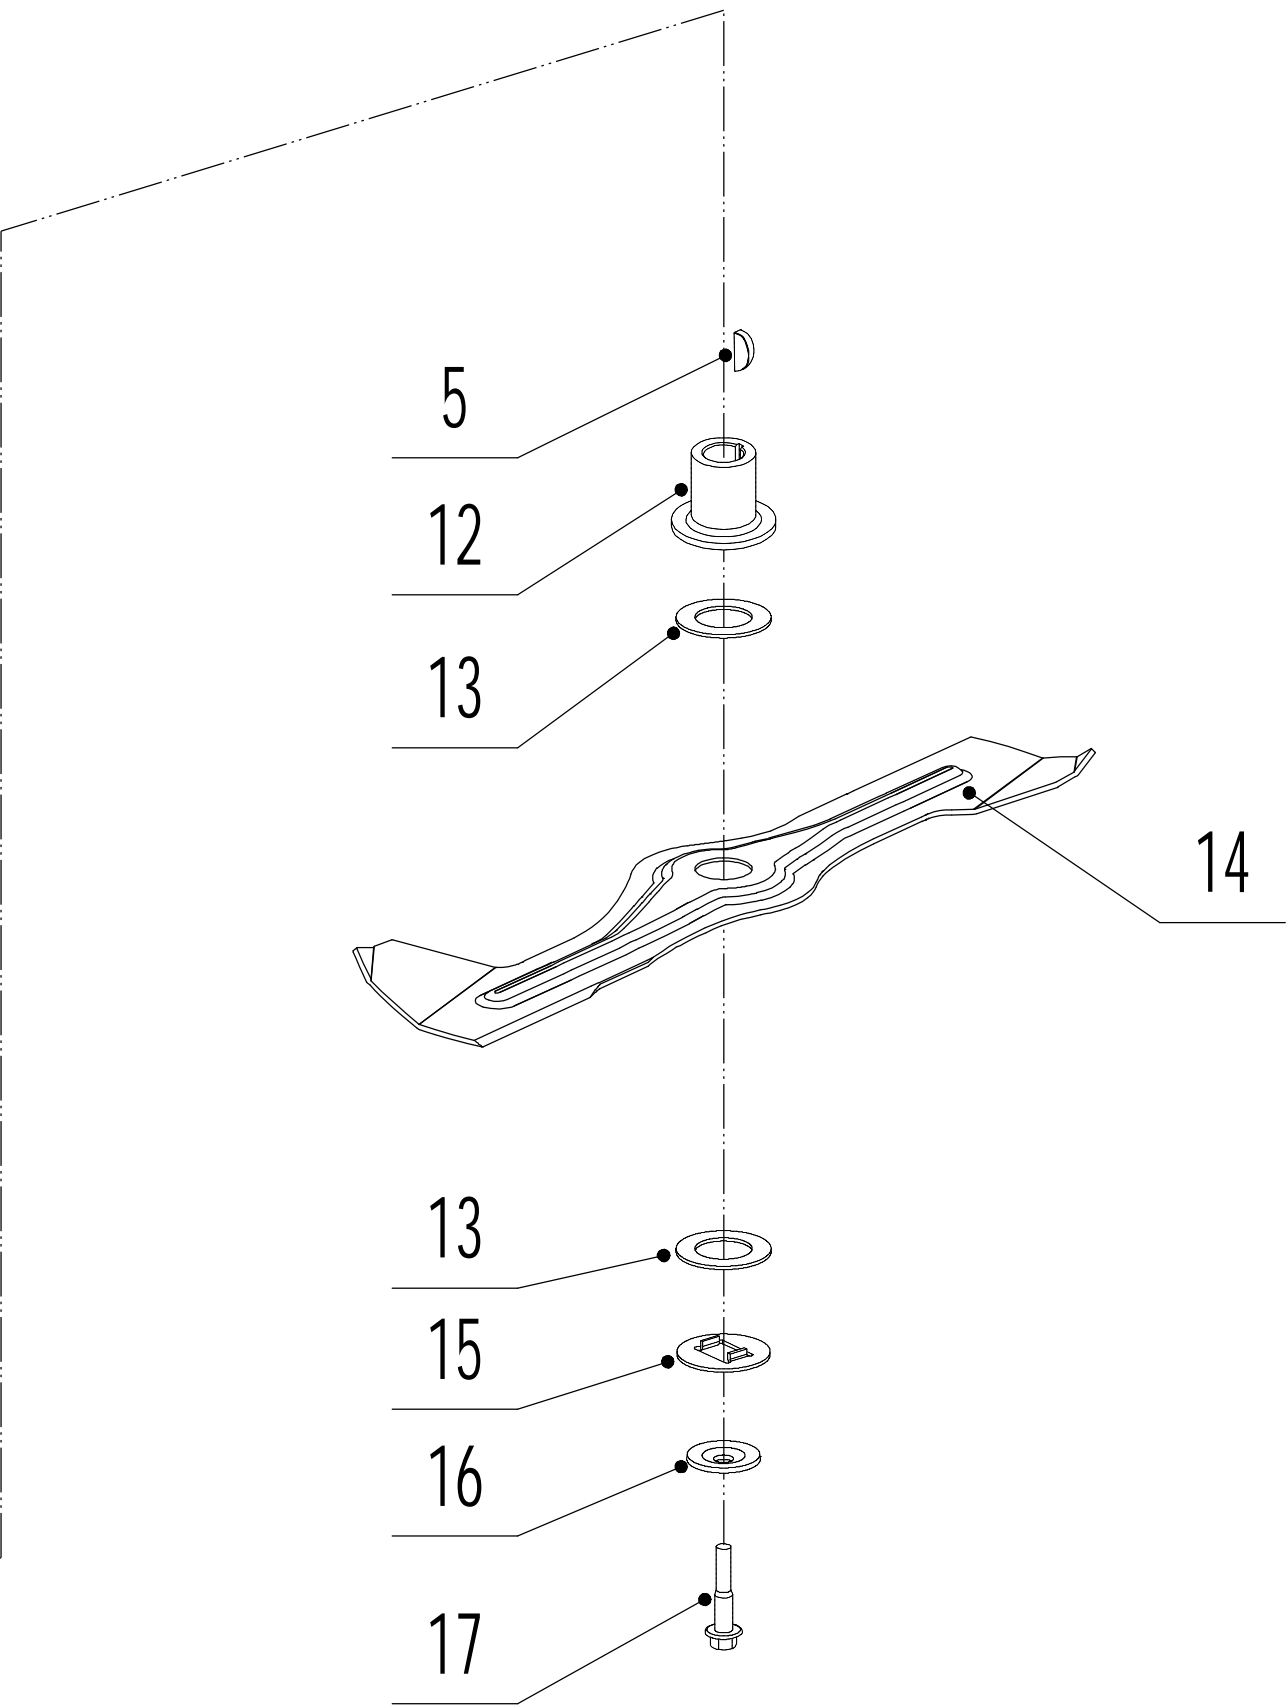

WB 536 SBV 6in1

2018

Main Body

Order	Part number	Name_English	Quantity
1	5360101010J/49	Chassis	1
2	0107006014	Bolt	2
3	5020118010/02	Side Discharge Cover Bracket	1
4	5020120010/02	Side Discharge Cover Pivot	1
5	5020119010	Side Discharge Cover Spring	1
6	5360119012	Side Discharge Cover Kit	1
7	5360120010J	Side Discharge Deflector	1
8	0104006016	Screw - M6x16	3
9	5360123010/01	Graduator	1
10	0301006000	Plain Washer - M6	3
11	0202006000	Lock Nut - M6	9
12	0102008016	Bolt - M8x16	4
13	0104005012	Screw - M5x12	4
14	AVSA000000040/22	Tooth Disc	2
15	5360125010K/40	AVS Bracket - R/H	1
16	0202005000	Lock Nut - M5	4
17	0202008000	Lock Nut - M8	4
18	5360122010C	Rubber Ring	2
19	0102006012	Bolt - M6x12	10
20	5360124030/49	Connector	1
21	5360115010	Mulching Plug	1
22	5360117010/02	Pivot - Rear Cover	1
23	5360118010	Spring - Rear Cover	1
24	5360116010	Rear Cover	1
25	0106004009	Screw - ST4.2x9.5	2
26	5360105010D/49	Baffle	1
27	5360124010K/40	AVS Bracket - L/H	1
28	5360127010	Trailing Flap	1
29	5360126010/02	Pivot - Trailing Flap	1
30	5320114020/01	Upper Bearing Bracket	2
31	5320333010	Spring Clip	2
32	0301010000	Plain Washer - M10	2
33	5360308010/40	Connecting Rod	1
34	5320332010/01	Spring - Connecting Rod	1
35	4560109012	Spring Bracket	1
36	0204006000	Lock Nut - M6	2

Blade System

Order	Part number	Name_English	Quantity
1	5360111010/02	Engine Washer 1	1
2	5360112010/02	Engine Washer 2	2
3	5320115010	Screw - 3/8x16x25	3
4	5380113010S	Belt - V10x845(30°)	1
5	5310401010	Key	2
6	5380402010	Engine Pulley	1
7	0105006006	Screw - M6x6	1
8	5360113010	Belt Shield	1
9	0302006000	Plain Washer - M6	3
10	0202006000	Lock Nut - M6	3
12	5320404010/02	Blade Boss	1
13	5310402010	Friction Disc	2
14	5310403010A/35	Blade	1
15	5310404010/02	Locking Disc	1
16	5310406010/04	Spring Washer	1
17	5320405010	Blade Bolt - 3/8x24x51	1