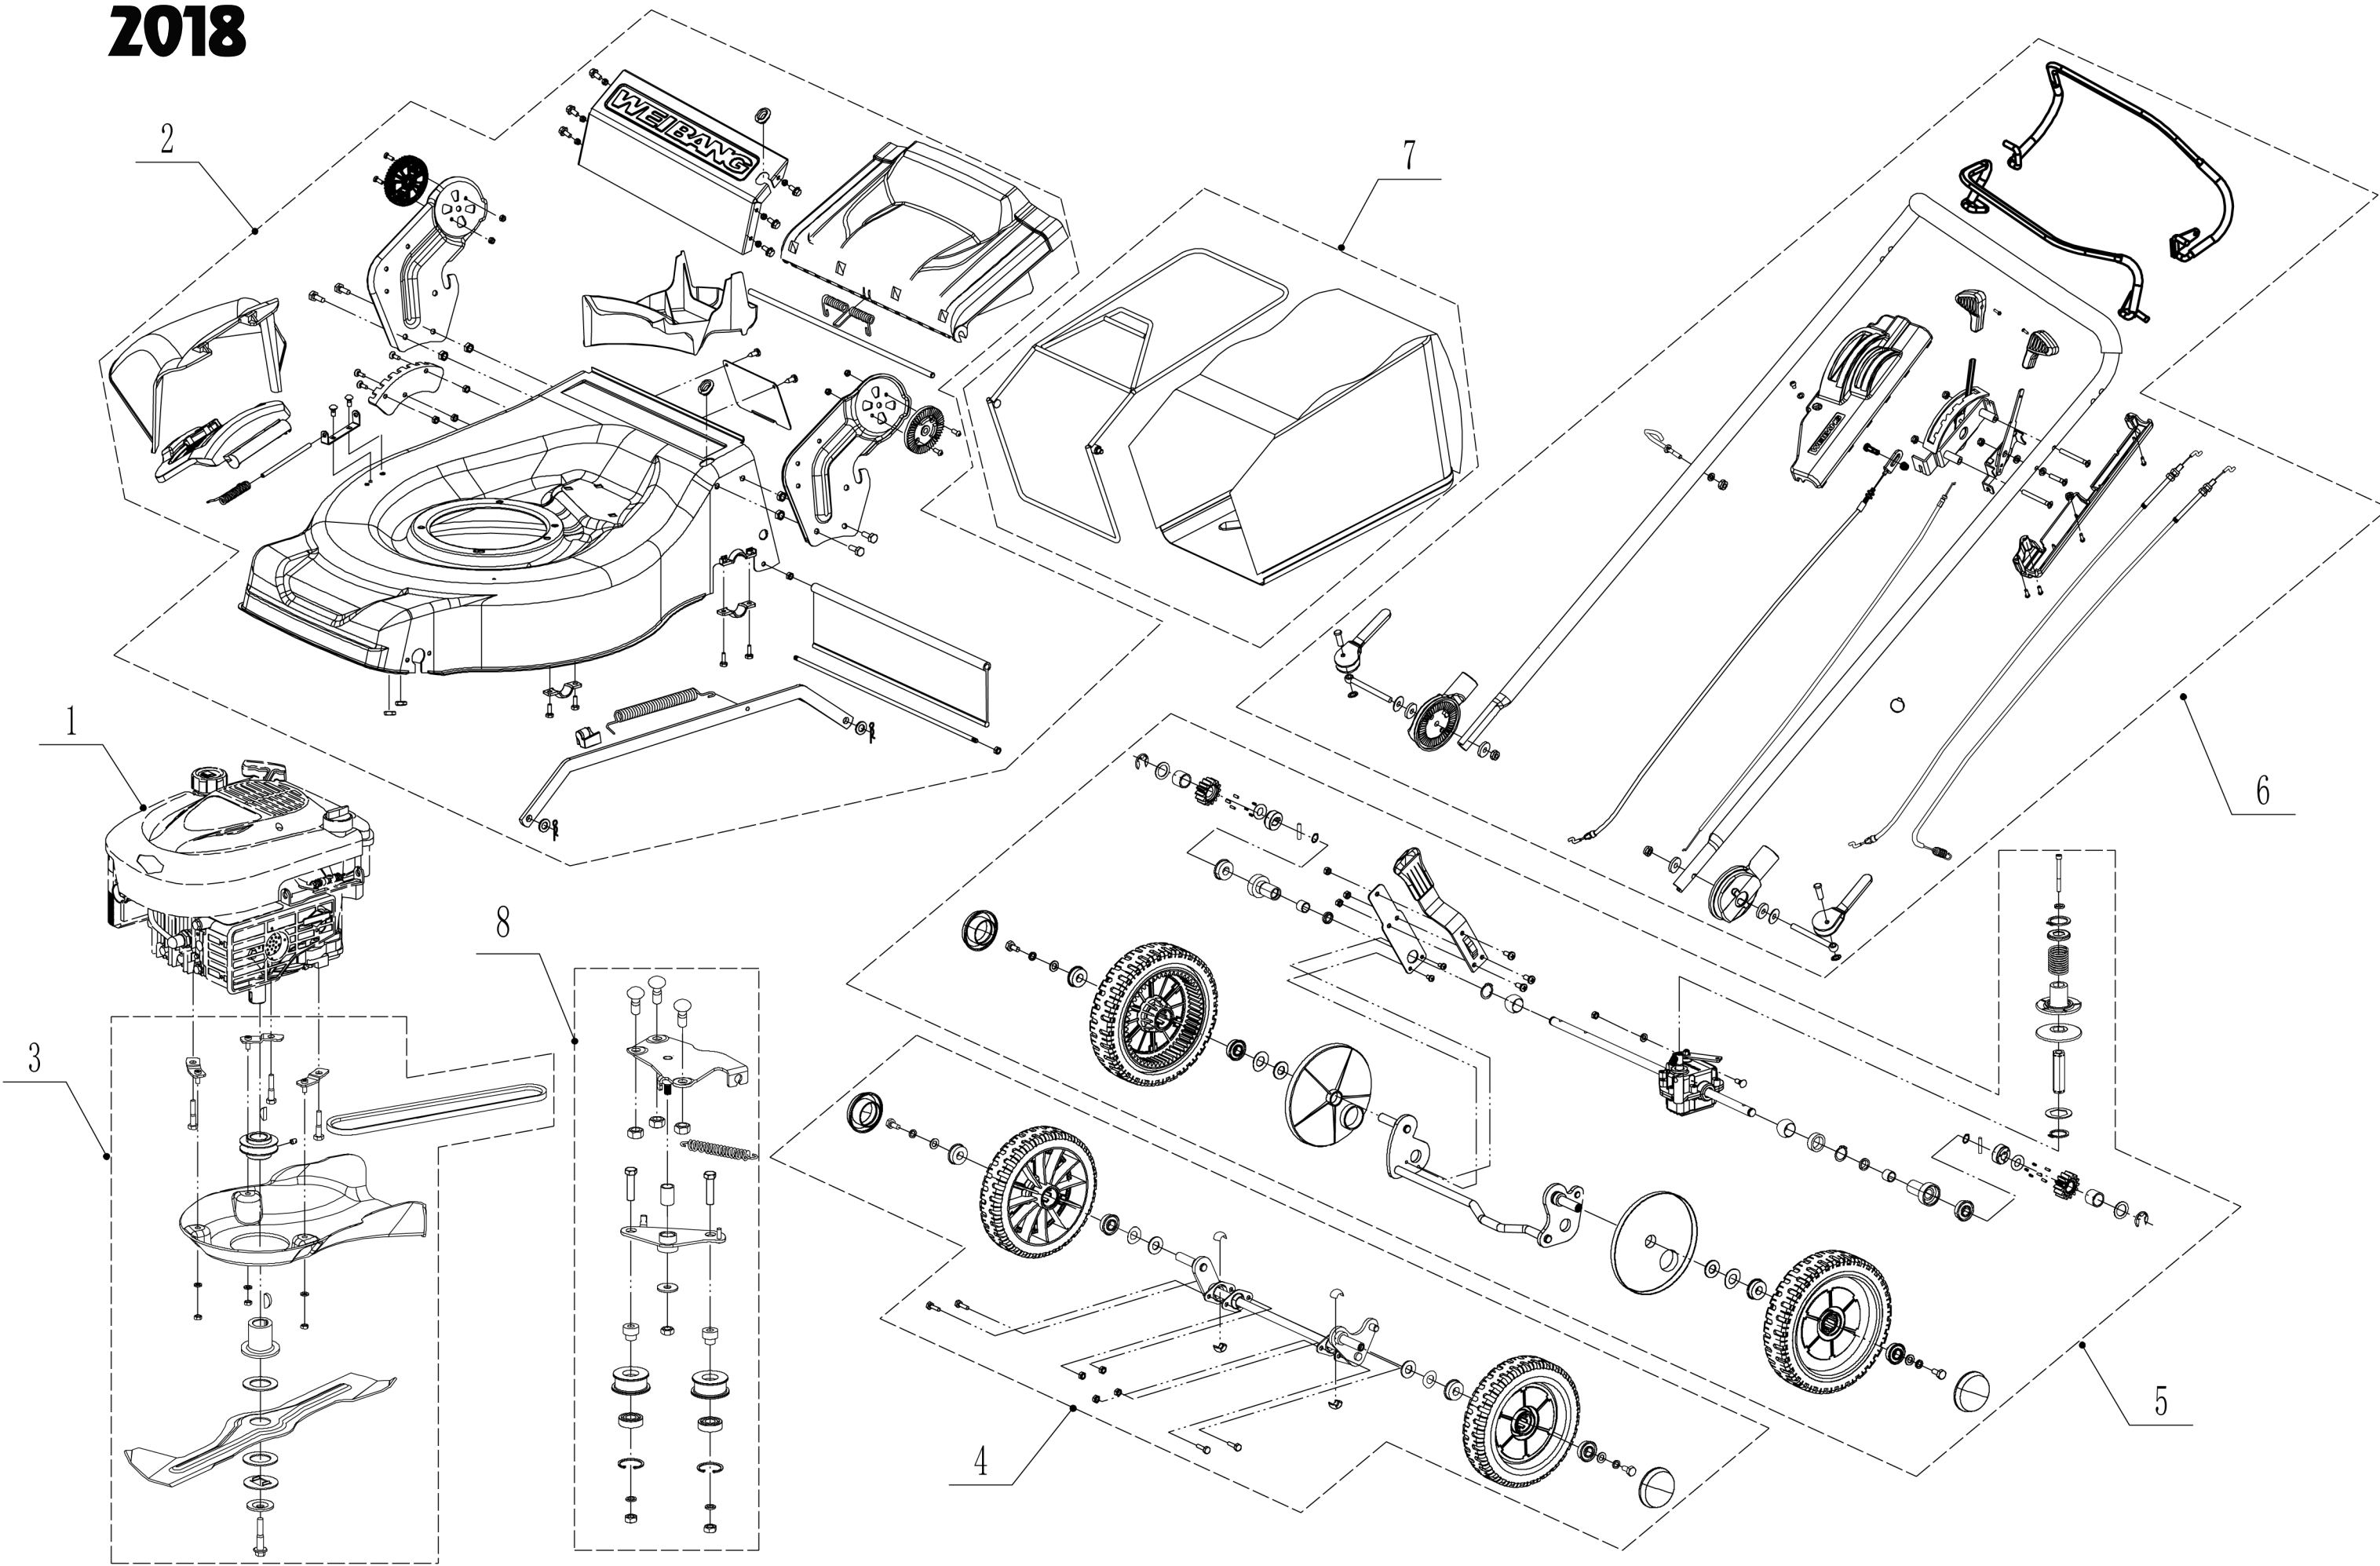

WB 536 SBV 6in1

2018

Main Body

Order	Part number	Name_English	Quantity
1	5360101010J/49	Chassis	1
2	0107006014	Bolt	2
3	5020118010/02	Side Discharge Cover Bracket	1
4	5020120010/02	Side Discharge Cover Pivot	1
5	5020119010	Side Discharge Cover Spring	1
6	5360119012	Side Discharge Cover Kit	1
7	5360120010J	Side Discharge Deflector	1
8	0104006016	Screw - M6x16	3
9	5360123010/01	Graduator	1
10	0301006000	Plain Washer - M6	3
11	0202006000	Lock Nut - M6	9
12	0102008016	Bolt - M8x16	4
13	0104005012	Screw - M5x12	4
14	AVSA000000040/22	Tooth Disc	2
15	5360125010K/40	AVS Bracket - R/H	1
16	0202005000	Lock Nut - M5	4
17	0202008000	Lock Nut - M8	4
18	5360122010C	Rubber Ring	2
19	0102006012	Bolt - M6x12	10
20	5360124030/49	Connector	1
21	5360115010	Mulching Plug	1
22	5360117010/02	Pivot - Rear Cover	1
23	5360118010	Spring - Rear Cover	1
24	5360116010	Rear Cover	1
25	0106004009	Screw - ST4.2x9.5	2
26	5360105010D/49	Baffle	1
27	5360124010K/40	AVS Bracket - L/H	1
28	5360127010	Trailing Flap	1
29	5360126010/02	Pivot - Trailing Flap	1
30	5320114020/01	Upper Bearing Bracket	2
31	5320333010	Spring Clip	2
32	0301010000	Plain Washer - M10	2
33	5360308010/40	Connecting Rod	1
34	5320332010/01	Spring - Connecting Rod	1
35	4560109012	Spring Bracket	1
36	0204006000	Lock Nut - M6	2

Blade System

Order	Part number	Name_English	Quantity
1	5360111010/02	Engine Washer 1	1
2	5360112010/02	Engine Washer 2	2
3	5320115010	Screw - 3/8x16x25	3
4	5380113010S	Belt - V10x845(30°)	1
5	5310401010	Key	2
6	5380402010	Engine Pulley	1
7	0105006006	Screw - M6x6	1
8	5360113010	Belt Shield	1
9	0302006000	Plain Washer - M6	3
10	0202006000	Lock Nut - M6	3
12	5320404010/02	Blade Boss	1
13	5310402010	Friction Disc	2
14	5310403010A/35	Blade	1
15	5310404010/02	Locking Disc	1
16	5310406010/04	Spring Washer	1
17	5320405010	Blade Bolt - 3/8x24x51	1