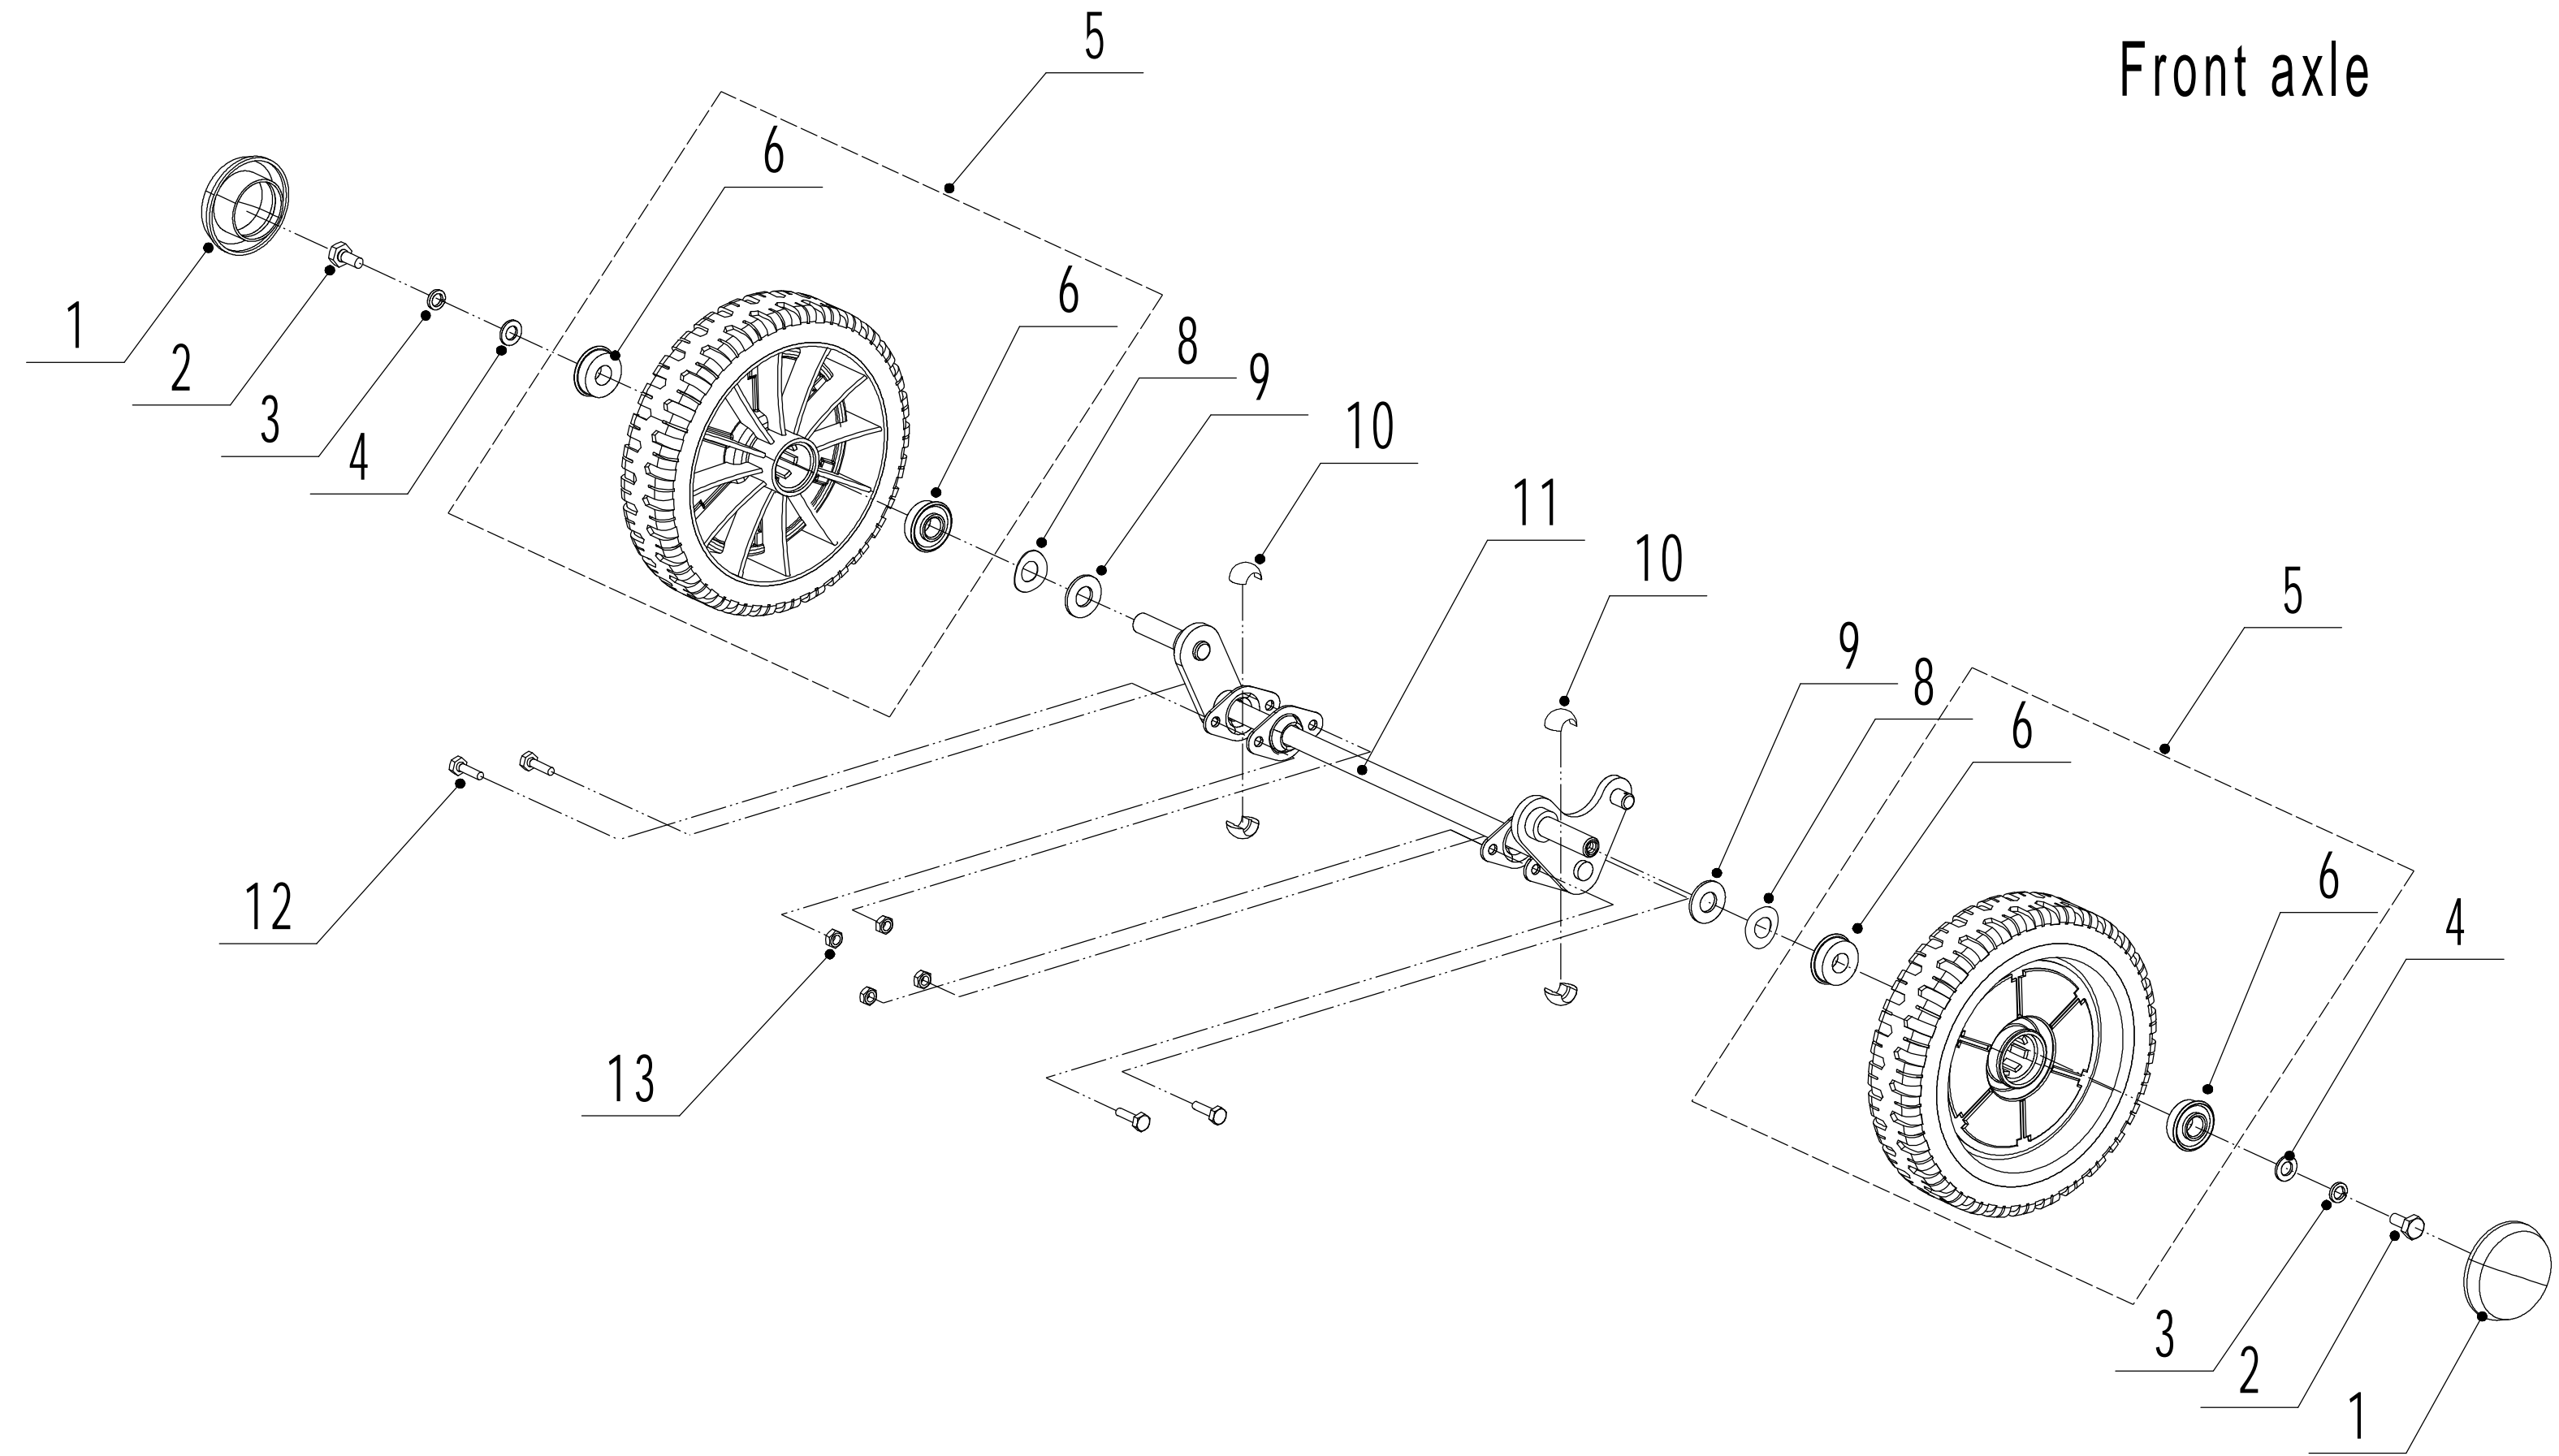

Front axle

Order	Part number	Name_English	Quantity
1	5310214010	Wheel Cap	2
2	0101008015	Bolt - M8x15	2
3	0401008000	Spring Washer - M8	2
4	0301006000	Washer - M6	2
5	5340206010/40	Wheel - 8"	2
6	5310213010	WEIBANG bearing	4
8	5310211010/02	Spacer	2
9	5310210010/02	Plain Washer	2
10	5310209010	Bearing	4
11	5360201010/01	Front Axle Welding	1
12	0102006016	Bolt - M6x16	4
13	0202006000	Lock Nut - M6	4