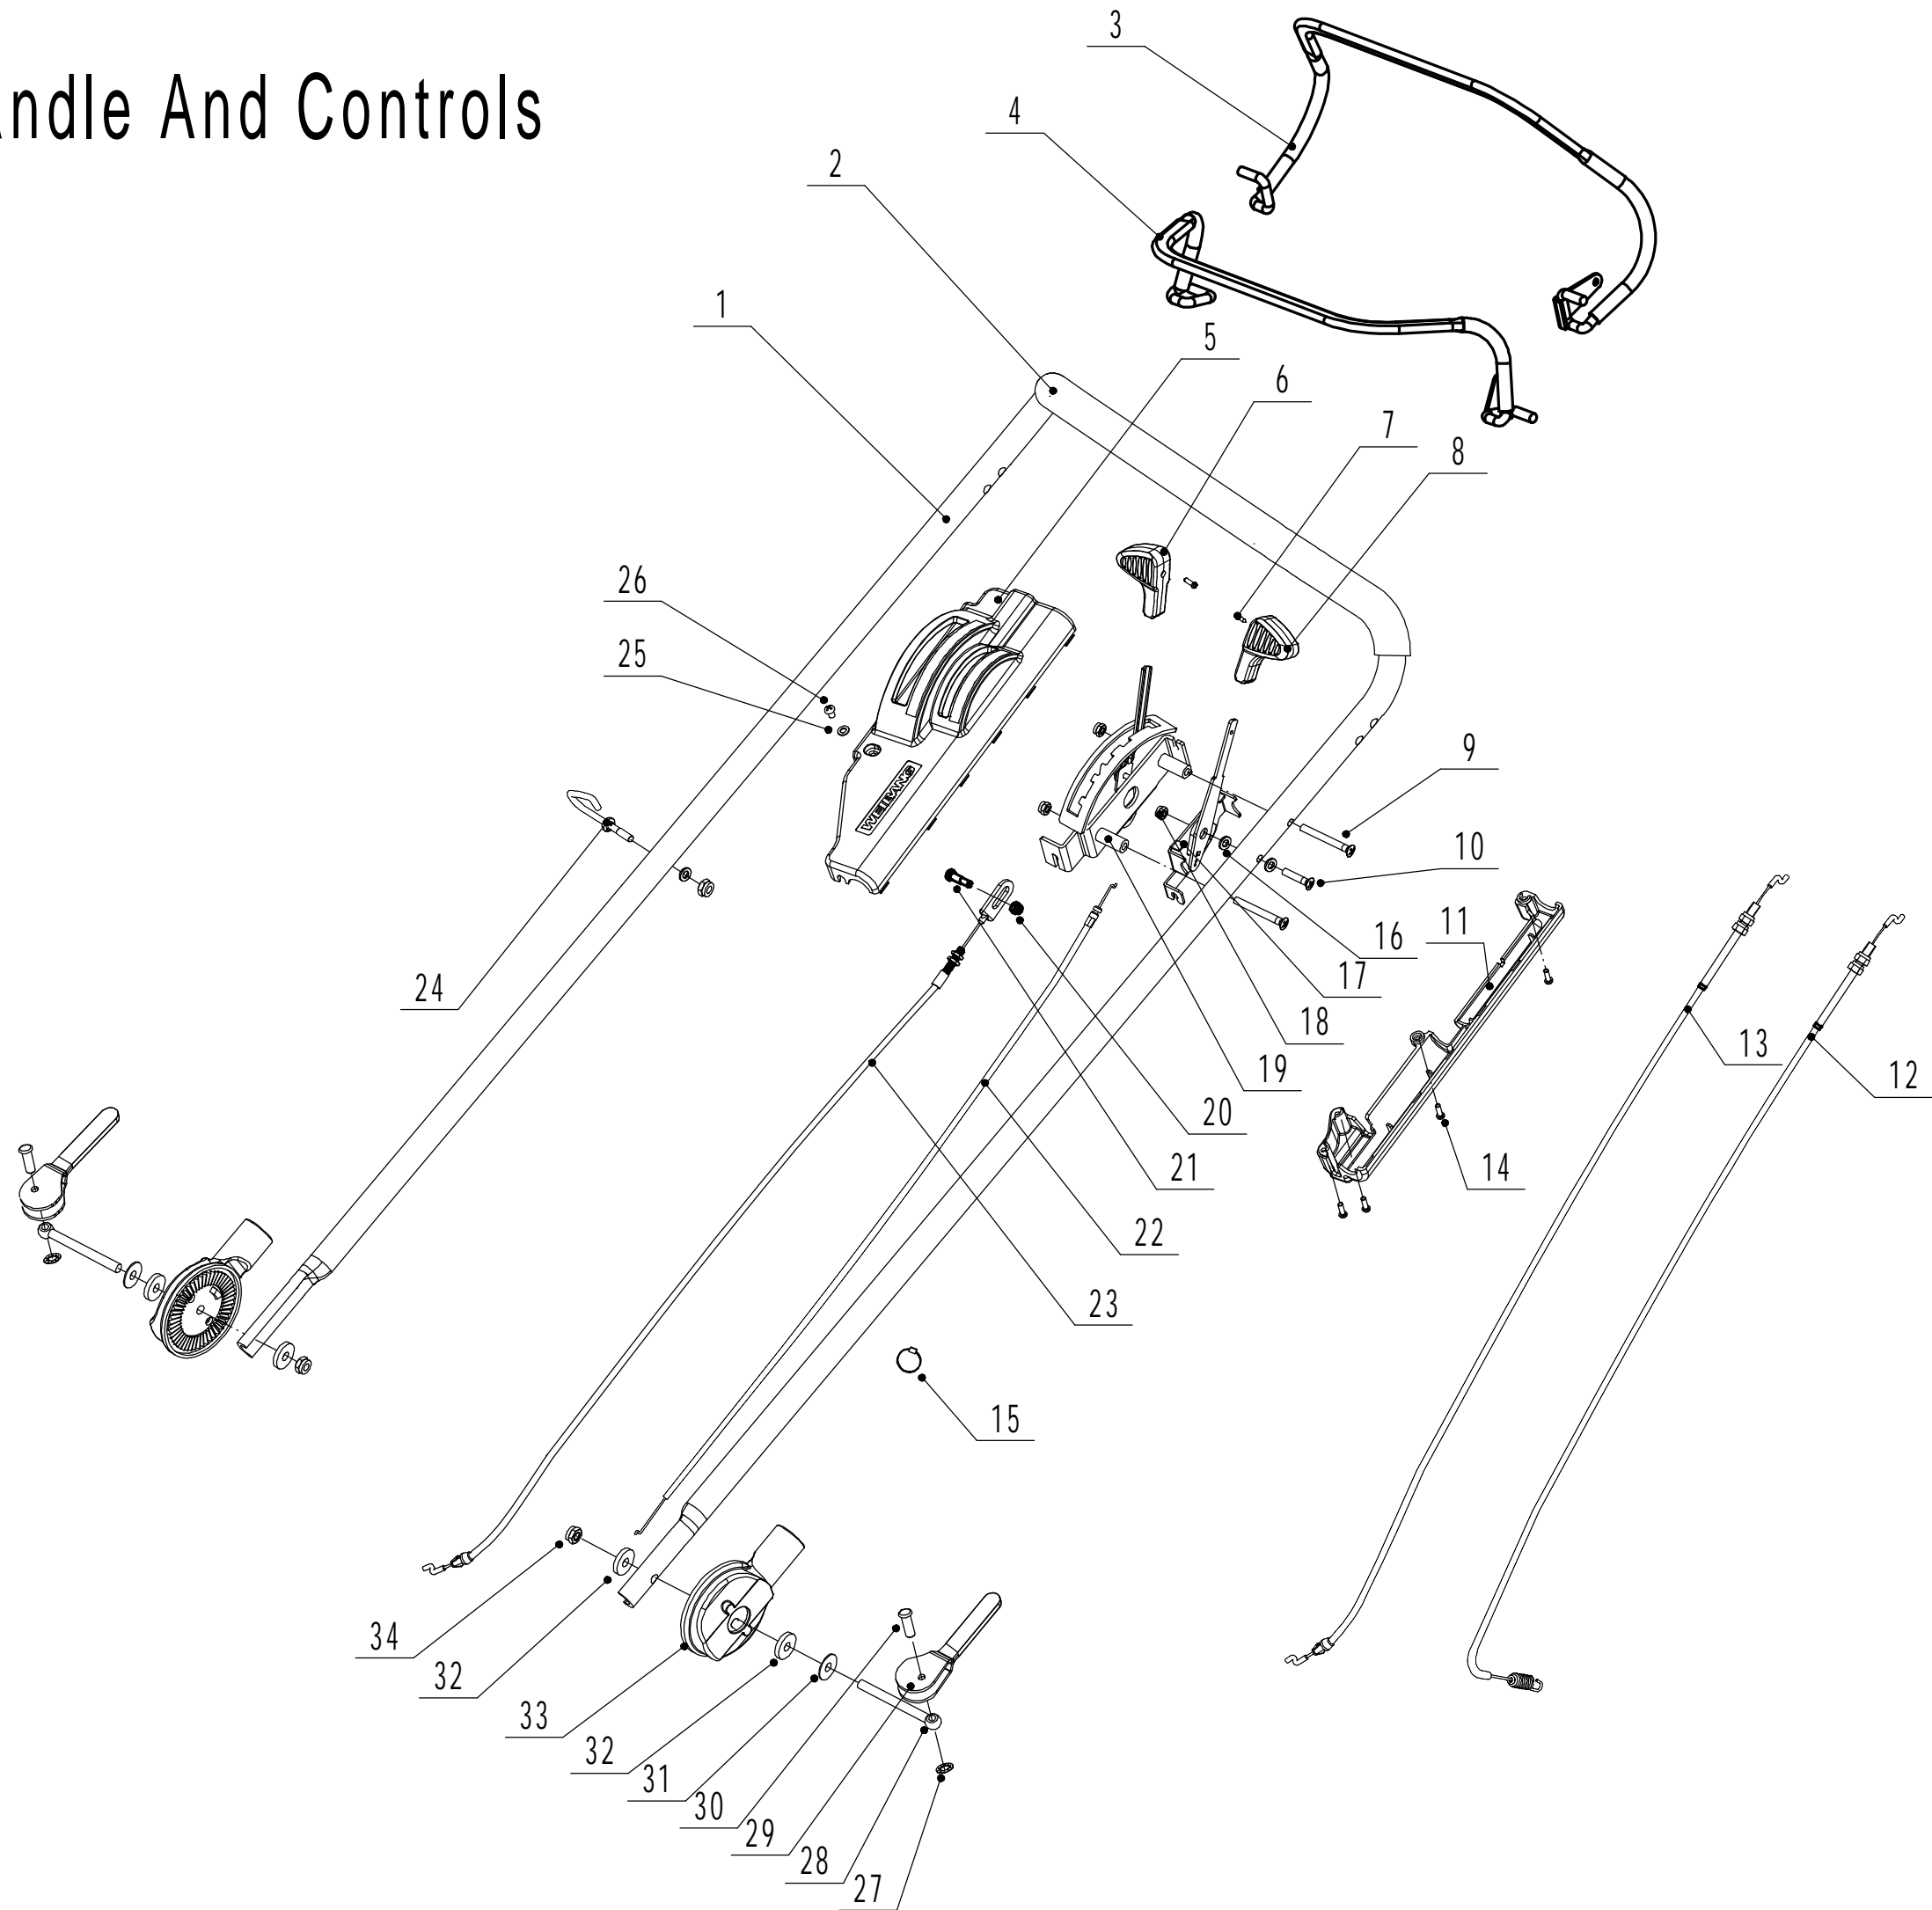

Handle And Controls

Order	Part number	Name_English	Quantity
1	GM53C01000001B/49	Handle	1
2	GM56E010000080	Handle Sheath	1
3	5320511030S/40	Clutch Lever	1
4	5320503020S/40	OPC Lever	1
5	5020501030S	Control Box Upper Cover	1
6	5380508010	Grip - Speed Control Lever	1
7	0106003013	Screw - ST2.9x13	2
8	5380510010	Grip - Throttle Lever	1
9	0108006060	Screw - M6x60	2
10	0108006050	Screw - M6x50	1
11	5020501040S	Control Box Lower Cover	1
12	LH186-1225	Clutch Cable	1
13	BS120-1180	OPC Cable (Engine Brake)	1
14	0113040018	Screw	4
15	ZD3/190	Cable Tie - 3x190	1
16	0301006000	Washer - M6	3
17	5380512010	Throttle Control Bracket	1
18	0202006000	Lock Nut - M6	4
19	5360505010K	Speed Control Bracket	1
20	0202005000	Lock Nut - M5	1
21	5360506011	Speed Control Cable bolt	1
22	YM90-1410-B	Throttle Cable	1
23	TX130-1060-A	Speed Control Cable	1
24	4510511010/01	Hook - Starter Rope	1
25	0301005000	Washer - M5	1
26	0104005008	Screw - M5x8	1
27	4510114030	Fix Cap	2
28	GM48S000000100	Connecting Bolt	2
29	GM56A100400000	Lock Lever	2
30	0801008022	Axis Pin - 8x22	2
31	GM56A100000040/04	Spacer	2
32	GM56A100000050/01	Spacer	4
33	GM48S030200000	Tooth Disc Kit	2
34	0201008000DD	Lock Nut - M8	2