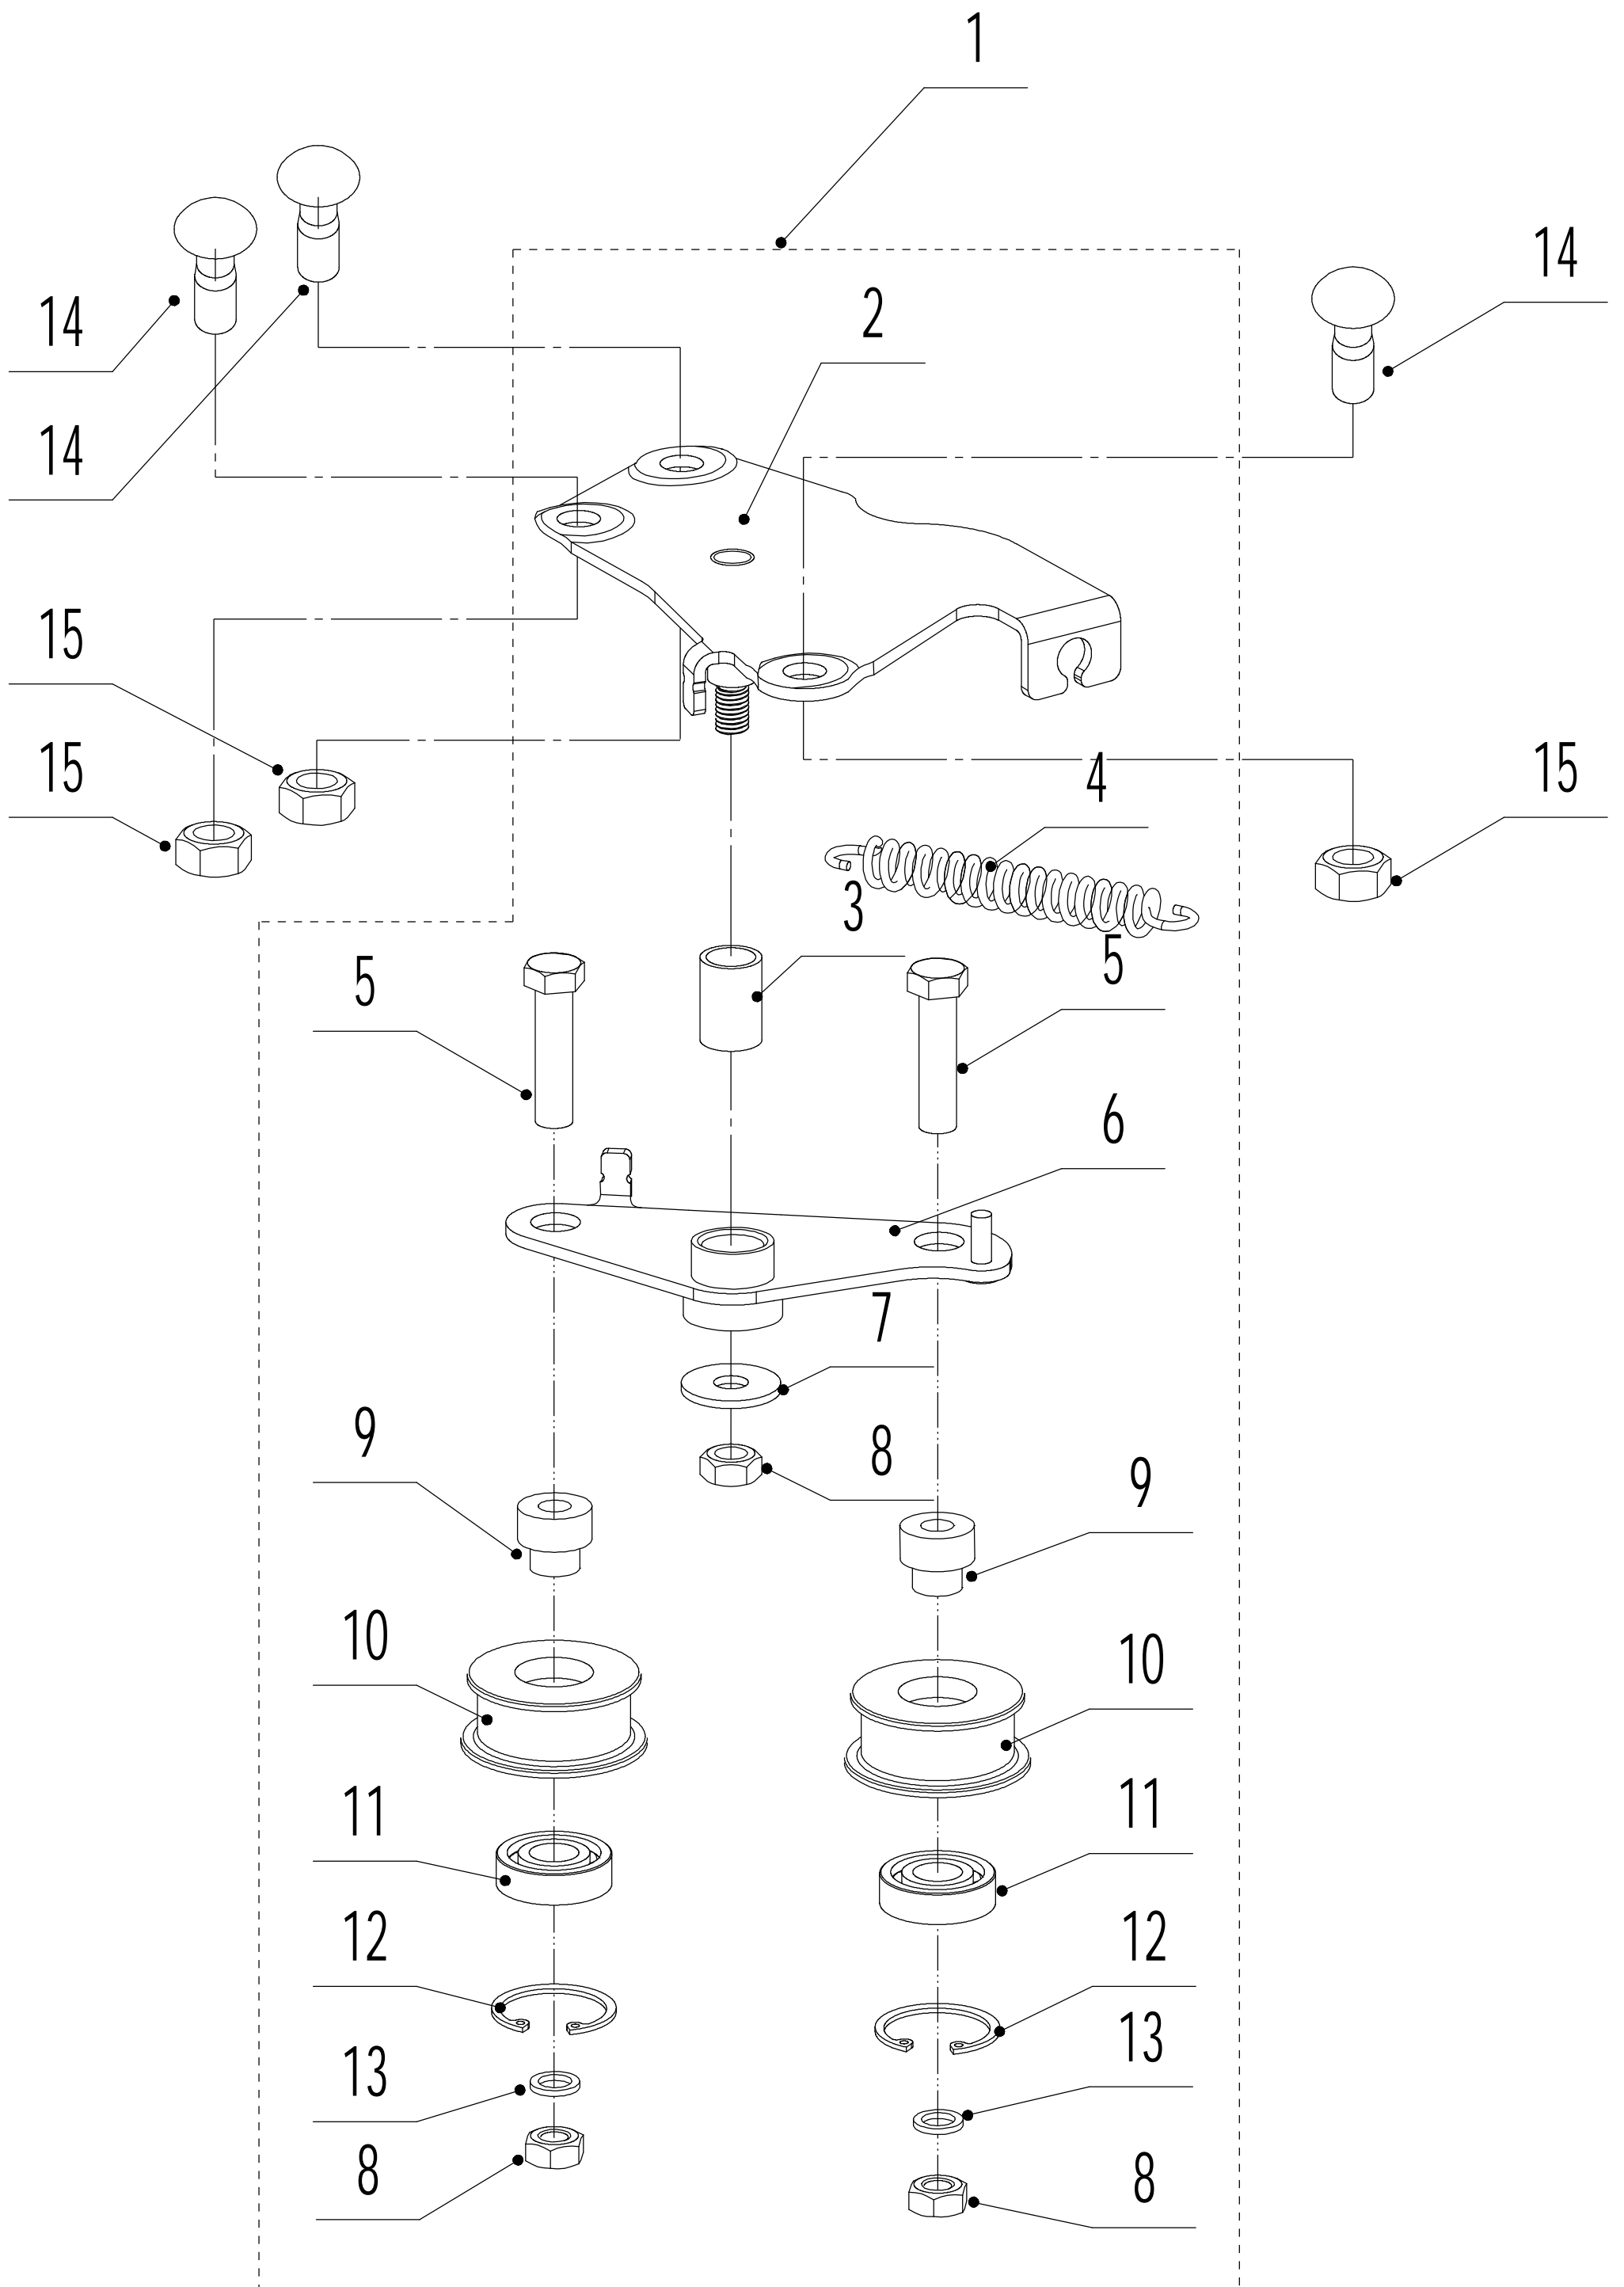

Handle And Controls

Order	Part number	Name_English	Quantity
1	GM53C01000001B/49	Handle	1
2	GM56E010000080	Handle Sheath	1
3	5320511030S/40	Clutch Lever	1
4	5320503020S/40	OPC Lever	1
5	5020501030S	Control Box Upper Cover	1
6	5380508010	Grip - Speed Control Lever	1
7	0106003013	Screw - ST2.9x13	2
8	5380510010	Grip - Throttle Lever	1
9	0108006060	Screw - M6x60	2
10	0108006050	Screw - M6x50	1
11	5020501040S	Control Box Lower Cover	1
12	LH186-1225	Clutch Cable	1
13	BS120-1180	OPC Cable (Engine Brake)	1
14	0113040018	Screw	4
15	ZD3/190	Cable Tie - 3x190	1
16	0301006000	Washer - M6	3
17	5380512010	Throttle Control Bracket	1
18	0202006000	Lock Nut - M6	4
19	5360505010K	Speed Control Bracket	1
20	0202005000	Lock Nut - M5	1
21	5360506011	Speed Control Cable bolt	1
22	YM90-1410-B	Throttle Cable	1
23	TX130-1060-A	Speed Control Cable	1
24	4510511010/01	Hook - Starter Rope	1
25	0301005000	Washer - M5	1
26	0104005008	Screw - M5x8	1
27	4510114030	Fix Cap	2
28	GM48S000000100	Connecting Bolt	2
29	GM56A100400000	Lock Lever	2
30	0801008022	Axis Pin - 8x22	2
31	GM56A100000040/04	Spacer	2
32	GM56A100000050/01	Spacer	4
33	GM48S030200000	Tooth Disc Kit	2
34	0201008000DD	Lock Nut - M8	2

Grass Catcher

1

2

Order	Part number	Name_English	Quantity
1	5360602010T/22	Grass Bag Frame	1
2	5360603010T/84	Grass Bag	1

Variable Speed Pulley

Order	Part number	Name_English	Quantity
1	Y095360	Tensional Part Assembly	1
2	5360129010/02	Tensional Arm Bracket	1
3	4820112010	Nylon Bush	1
4	4820114010	Spring	1
5	4820120010	Tensional Pulley Bolt	2
6	5360130010/02	Tensional Arm Weldment	1
7	0302008000	Washer - M8	1
8	0202008000	Lock Nut - M8	3
9	5360131020/02	Spacer	2
10	4820119010	Tensional Pulley	2
11	6001/2RZ	Bearing	2
12	0901028000	Internal Circlip - 28mm	2
13	0301008000	Plain Washer - M6	2
14	0107010025	Bolt - M10x25	3
15	0202010000	Lock Nut - M10	3