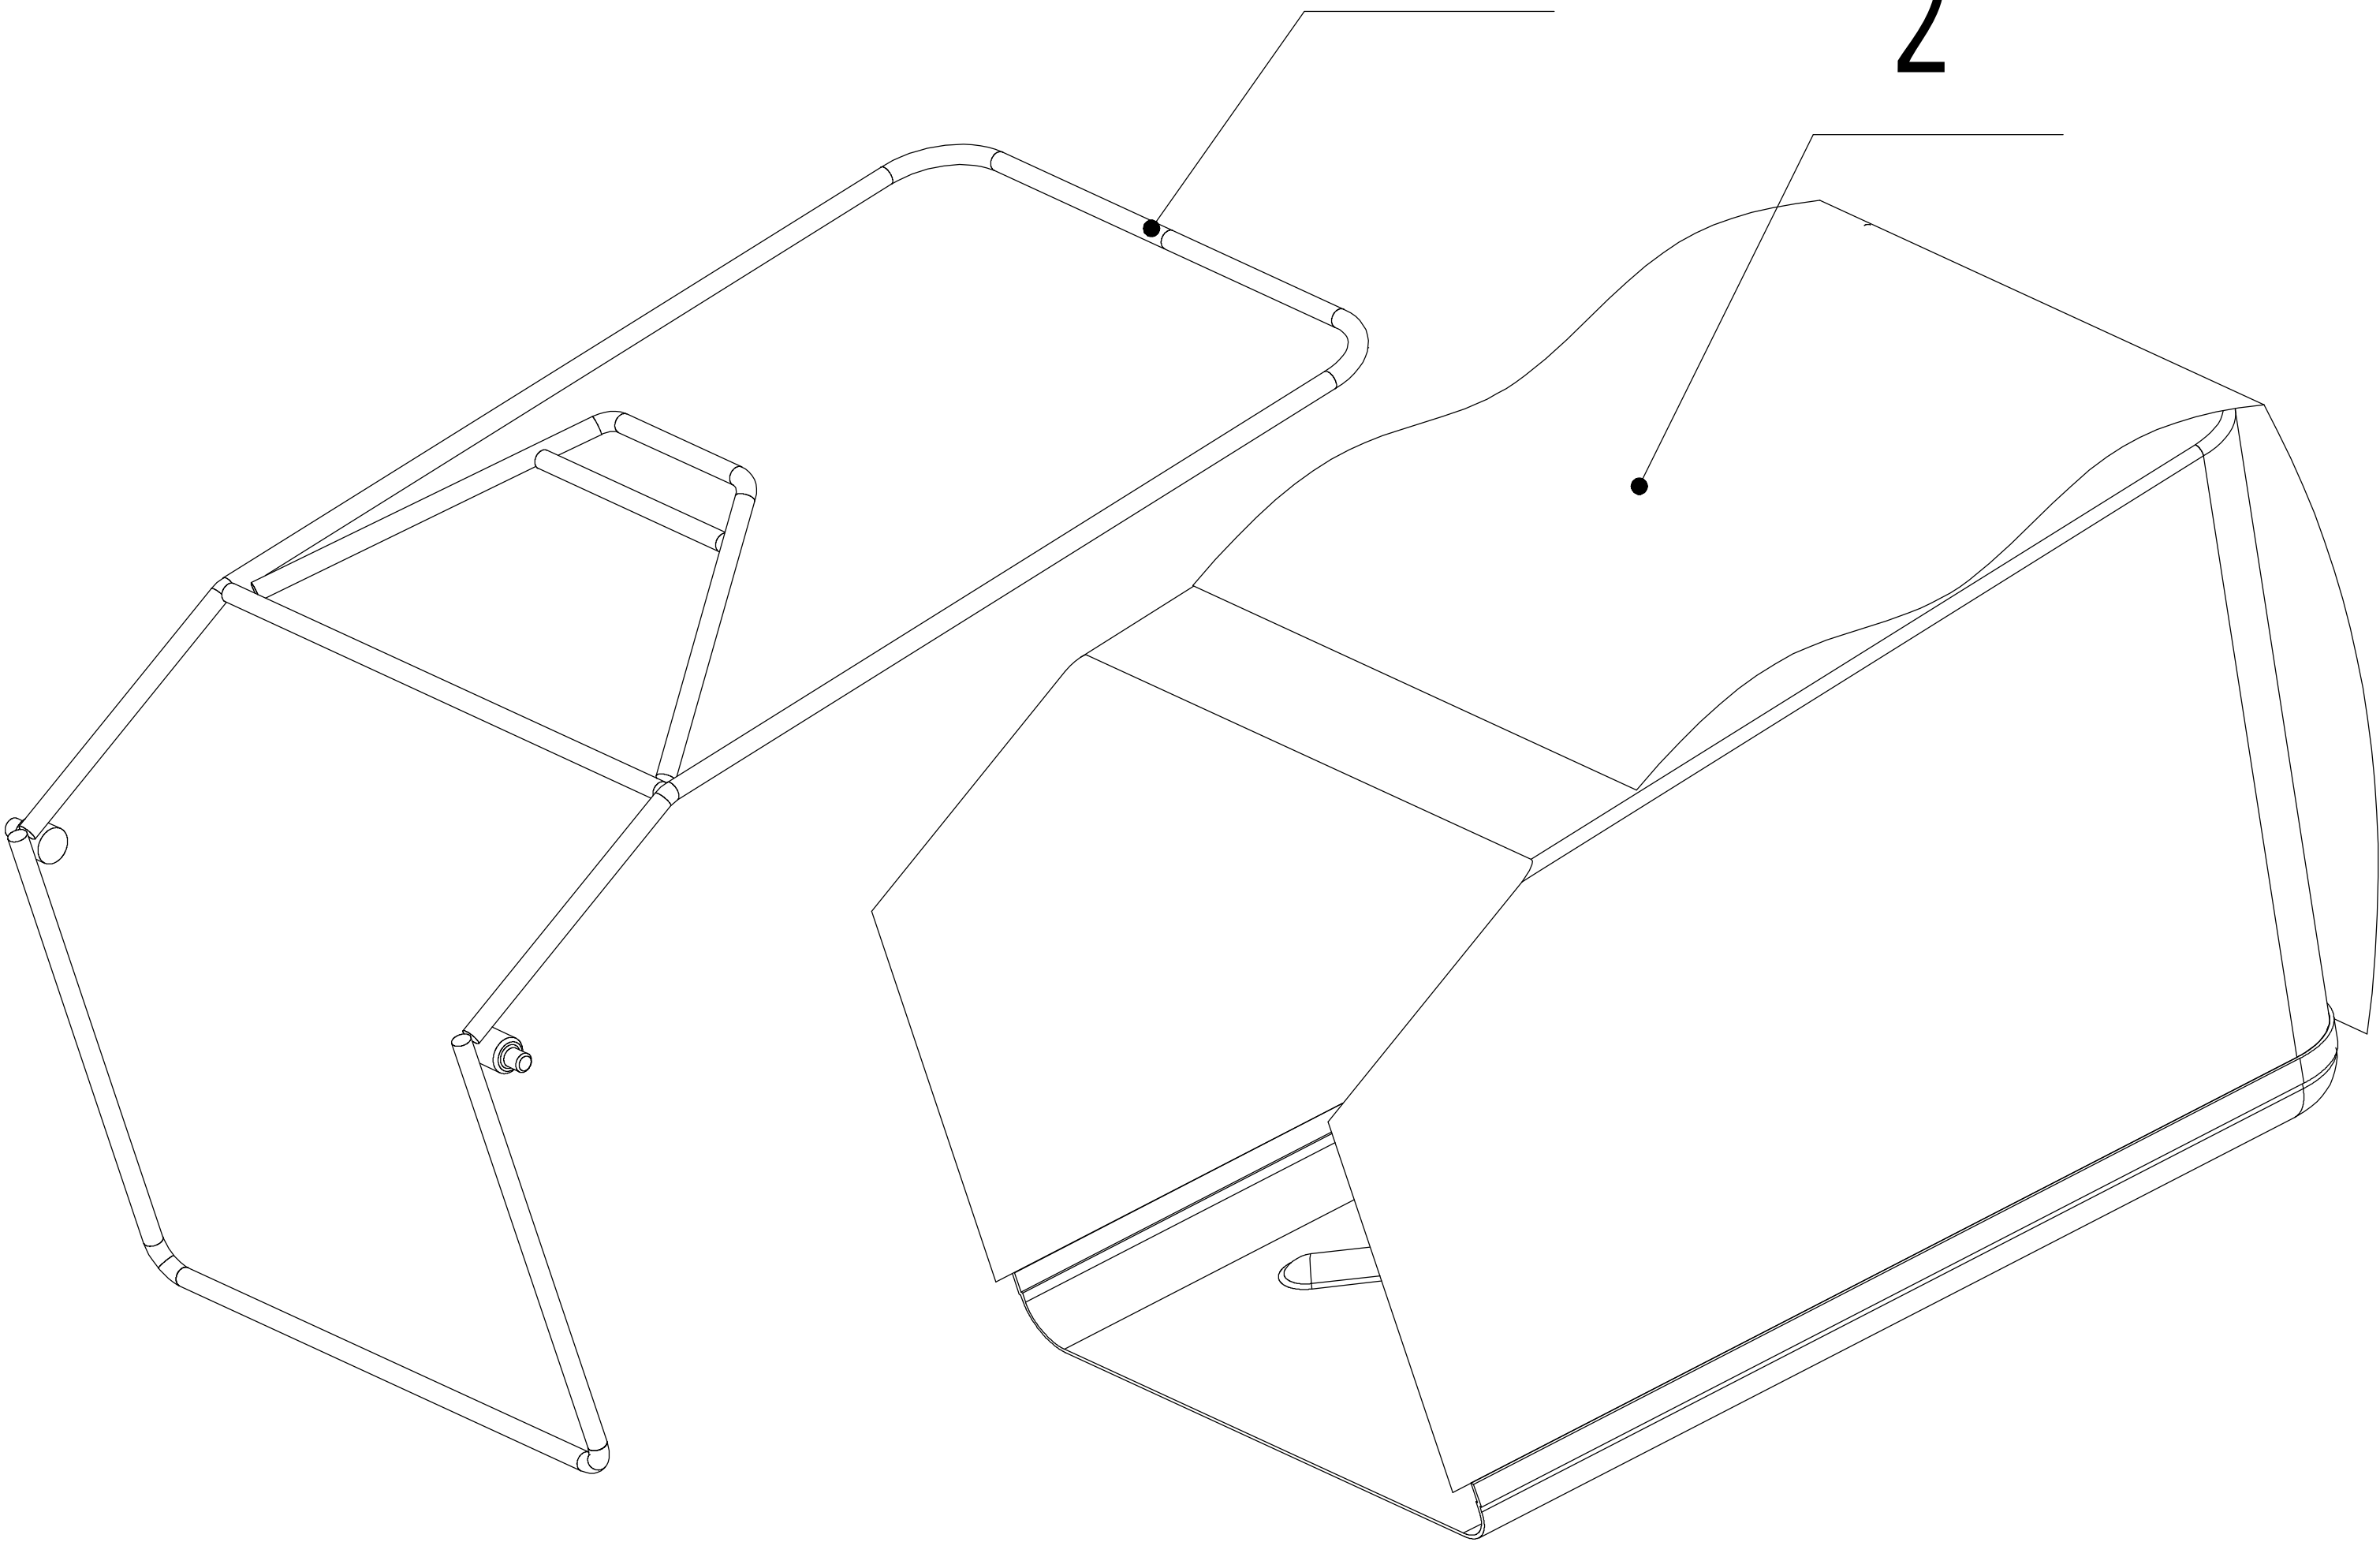

Handle And Controls

Order	Part number	Name_English	Quantity
1	GM53C01000001B/49	Handle	1
2	GM56E010000080	Handle Sheath	1
3	5320511030S/40	Clutch Lever	1
4	5320503020S/40	OPC Lever	1
5	5020501030S	Control Box Upper Cover	1
6	5380508010	Grip - Speed Control Lever	1
7	0106003013	Screw - ST2.9x13	2
8	5380510010	Grip - Throttle Lever	1
9	0108006060	Screw - M6x60	2
10	0108006050	Screw - M6x50	1
11	5020501040S	Control Box Lower Cover	1
12	LH186-1225	Clutch Cable	1
13	BS120-1180	OPC Cable (Engine Brake)	1
14	0113040018	Screw	4
15	ZD3/190	Cable Tie - 3x190	1
16	0301006000	Washer - M6	3
17	5380512010	Throttle Control Bracket	1
18	0202006000	Lock Nut - M6	4
19	5360505010K	Speed Control Bracket	1
20	0202005000	Lock Nut - M5	1
21	5360506011	Speed Control Cable bolt	1
22	YM90-1410-B	Throttle Cable	1
23	TX130-1060-A	Speed Control Cable	1
24	4510511010/01	Hook - Starter Rope	1
25	0301005000	Washer - M5	1
26	0104005008	Screw - M5x8	1
27	4510114030	Fix Cap	2
28	GM48S000000100	Connecting Bolt	2
29	GM56A100400000	Lock Lever	2
30	0801008022	Axis Pin - 8x22	2
31	GM56A100000040/04	Spacer	2
32	GM56A100000050/01	Spacer	4
33	GM48S030200000	Tooth Disc Kit	2
34	0201008000DD	Lock Nut - M8	2

Grass Catcher

1

2

Order	Part number	Name_English	Quantity
1	5360602010T/22	Grass Bag Frame	1
2	5360603010T/84	Grass Bag	1

Variable Speed Pulley

Order	Part number	Name_English	Quantity
1	Y095360	Tensional Part Assembly	1
2	5360129010/02	Tensional Arm Bracket	1
3	4820112010	Nylon Bush	1
4	4820114010	Spring	1
5	4820120010	Tensional Pulley Bolt	2
6	5360130010/02	Tensional Arm Weldment	1
7	0302008000	Washer - M8	1
8	0202008000	Lock Nut - M8	3
9	5360131020/02	Spacer	2
10	4820119010	Tensional Pulley	2
11	6001/2RZ	Bearing	2
12	0901028000	Internal Circlip - 28mm	2
13	0301008000	Plain Washer - M6	2
14	0107010025	Bolt - M10x25	3
15	0202010000	Lock Nut - M10	3