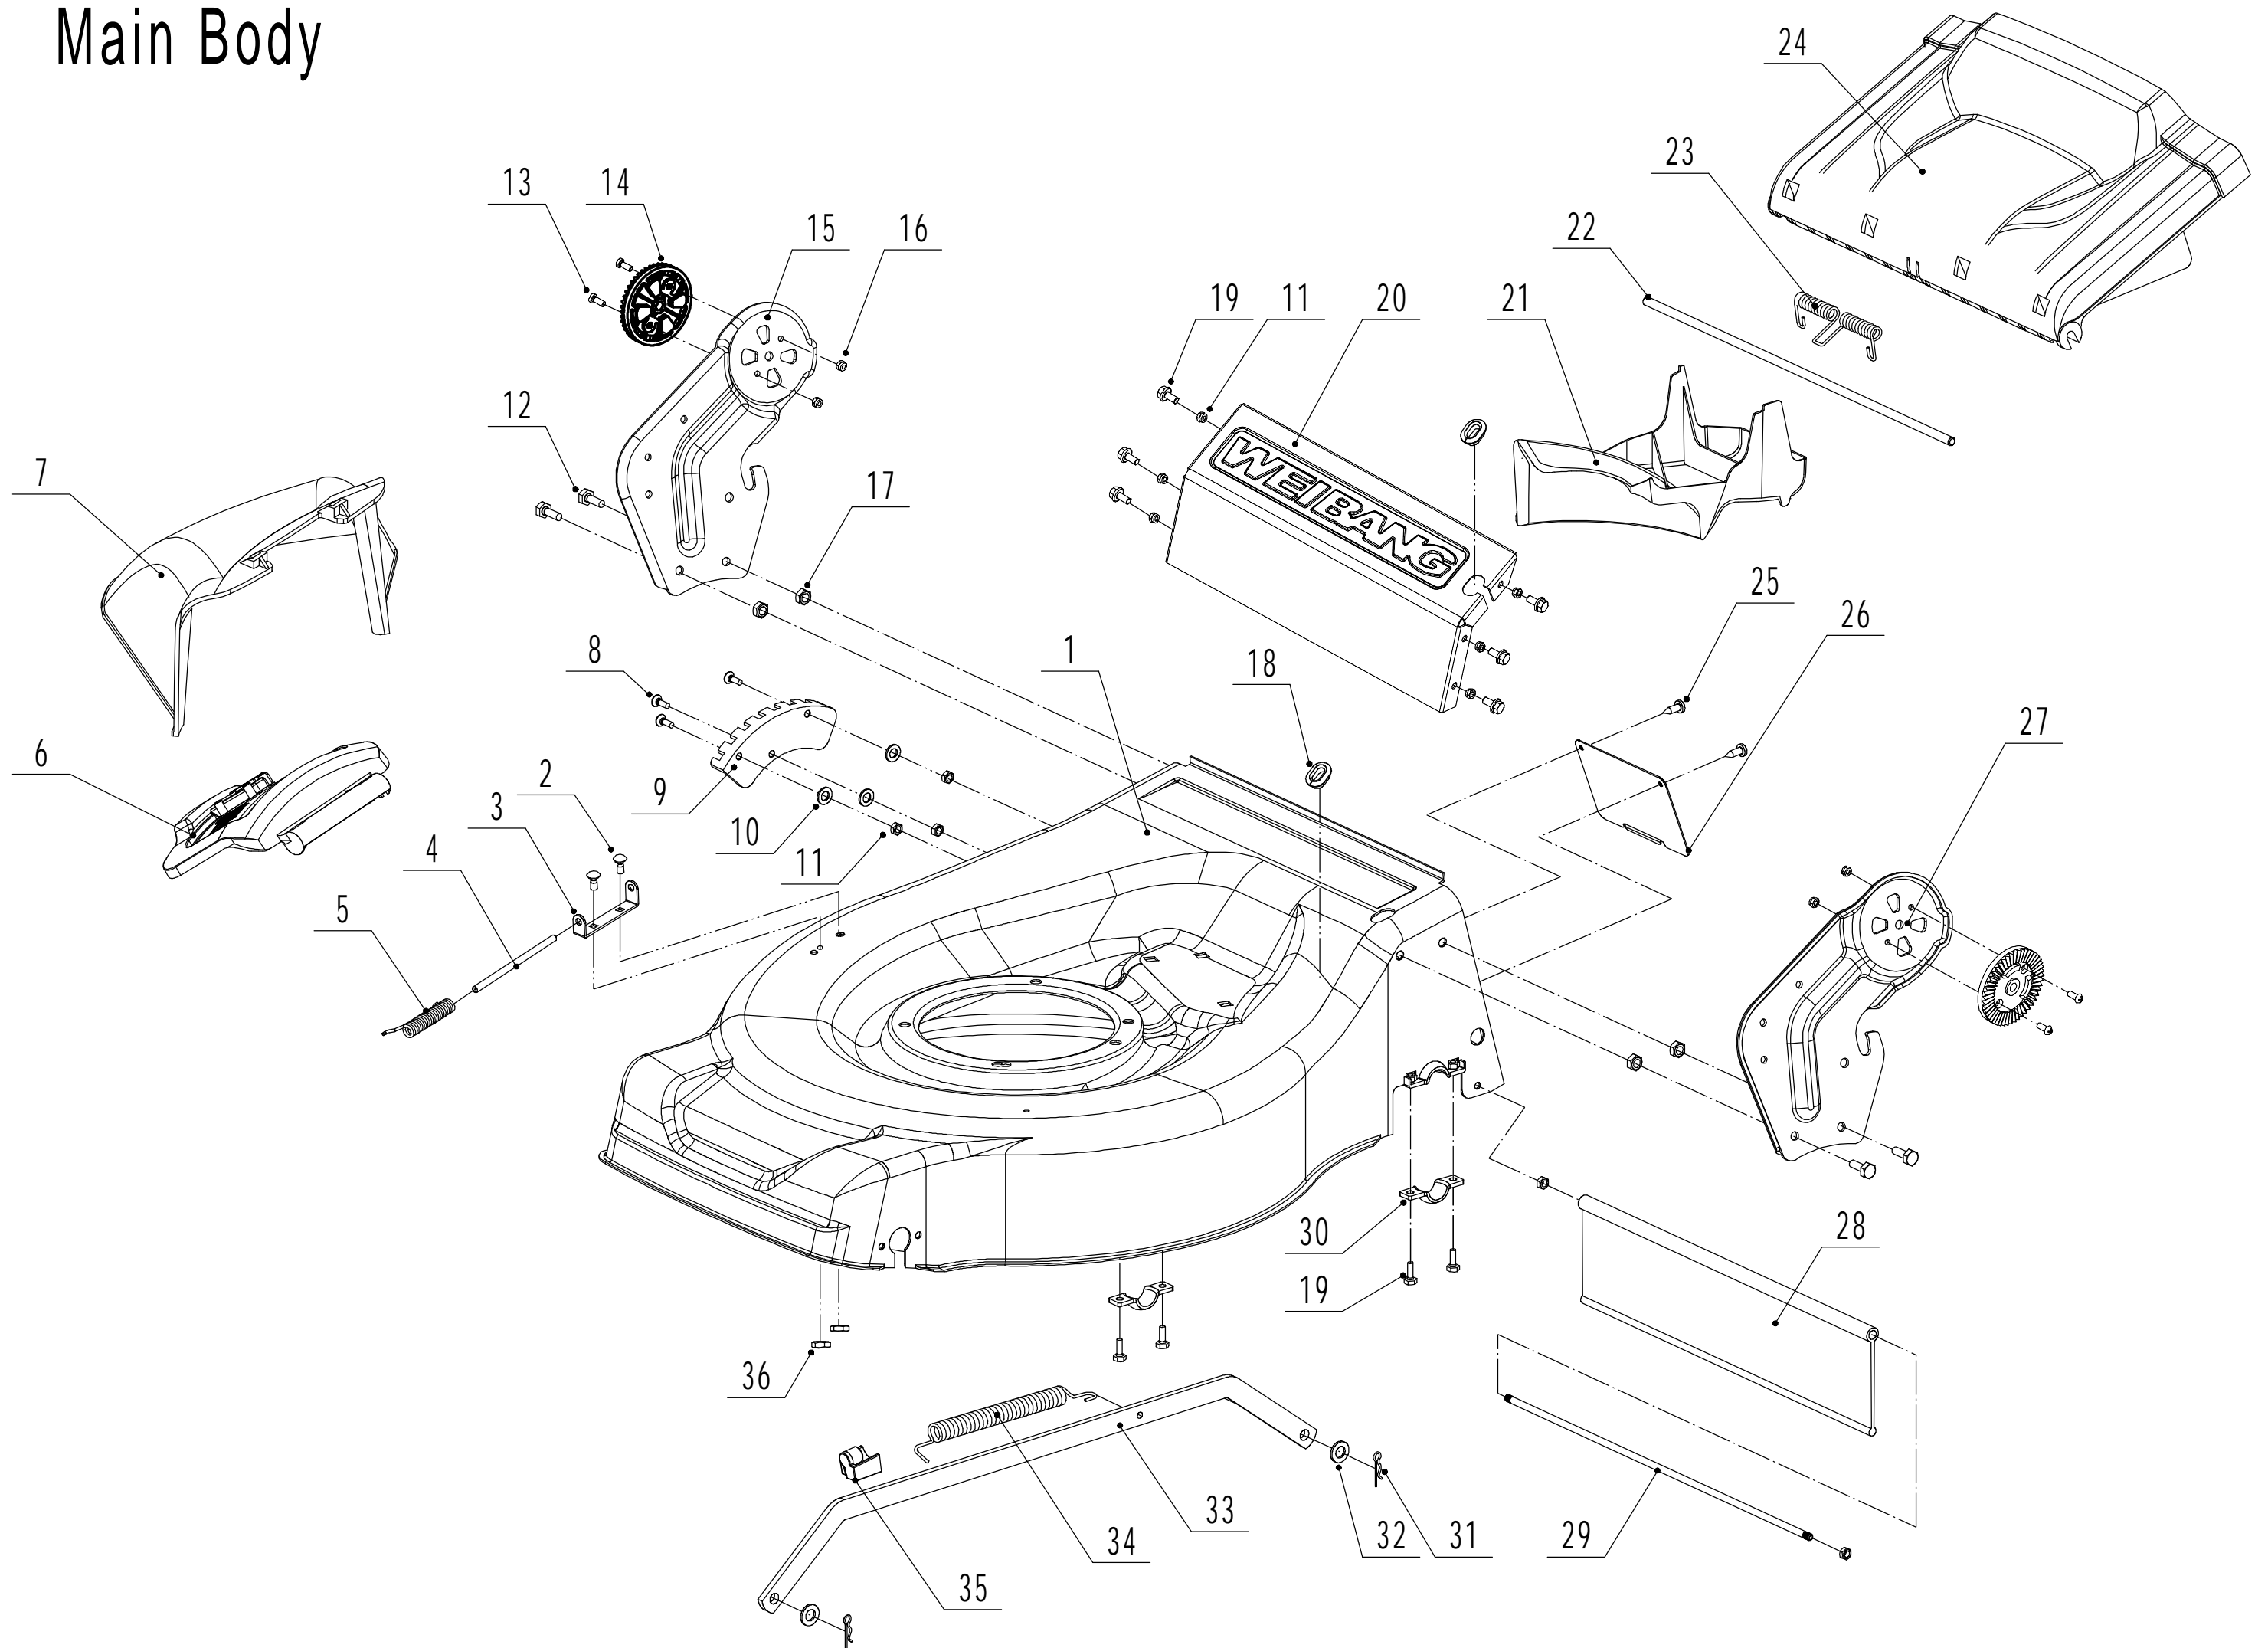

WB 536 SBV 6in1

2018

Main Body

Order	Part number	Name_English	Quantity
1	5360101010J/49	Chassis	1
2	0107006014	Bolt	2
3	5020118010/02	Side Discharge Cover Bracket	1
4	5020120010/02	Side Discharge Cover Pivot	1
5	5020119010	Side Discharge Cover Spring	1
6	5360119012	Side Discharge Cover Kit	1
7	5360120010J	Side Discharge Deflector	1
8	0104006016	Screw - M6x16	3
9	5360123010/01	Graduator	1
10	0301006000	Plain Washer - M6	3
11	0202006000	Lock Nut - M6	9
12	0102008016	Bolt - M8x16	4
13	0104005012	Screw - M5x12	4
14	AVSA000000040/22	Tooth Disc	2
15	5360125010K/40	AVS Bracket - R/H	1
16	0202005000	Lock Nut - M5	4
17	0202008000	Lock Nut - M8	4
18	5360122010C	Rubber Ring	2
19	0102006012	Bolt - M6x12	10
20	5360124030/49	Connector	1
21	5360115010	Mulching Plug	1
22	5360117010/02	Pivot - Rear Cover	1
23	5360118010	Spring - Rear Cover	1
24	5360116010	Rear Cover	1
25	0106004009	Screw - ST4.2x9.5	2
26	5360105010D/49	Baffle	1
27	5360124010K/40	AVS Bracket - L/H	1
28	5360127010	Trailing Flap	1
29	5360126010/02	Pivot - Trailing Flap	1
30	5320114020/01	Upper Bearing Bracket	2
31	5320333010	Spring Clip	2
32	0301010000	Plain Washer - M10	2
33	5360308010/40	Connecting Rod	1
34	5320332010/01	Spring - Connecting Rod	1
35	4560109012	Spring Bracket	1
36	0204006000	Lock Nut - M6	2

Blade System

Order	Part number	Name_English	Quantity
1	5360111010/02	Engine Washer 1	1
2	5360112010/02	Engine Washer 2	2
3	5320115010	Screw - 3/8x16x25	3
4	5380113010S	Belt - V10x845(30°)	1
5	5310401010	Key	2
6	5380402010	Engine Pulley	1
7	0105006006	Screw - M6x6	1
8	5360113010	Belt Shield	1
9	0302006000	Plain Washer - M6	3
10	0202006000	Lock Nut - M6	3
12	5320404010/02	Blade Boss	1
13	5310402010	Friction Disc	2
14	5310403010A/35	Blade	1
15	5310404010/02	Locking Disc	1
16	5310406010/04	Spring Washer	1
17	5320405010	Blade Bolt - 3/8x24x51	1