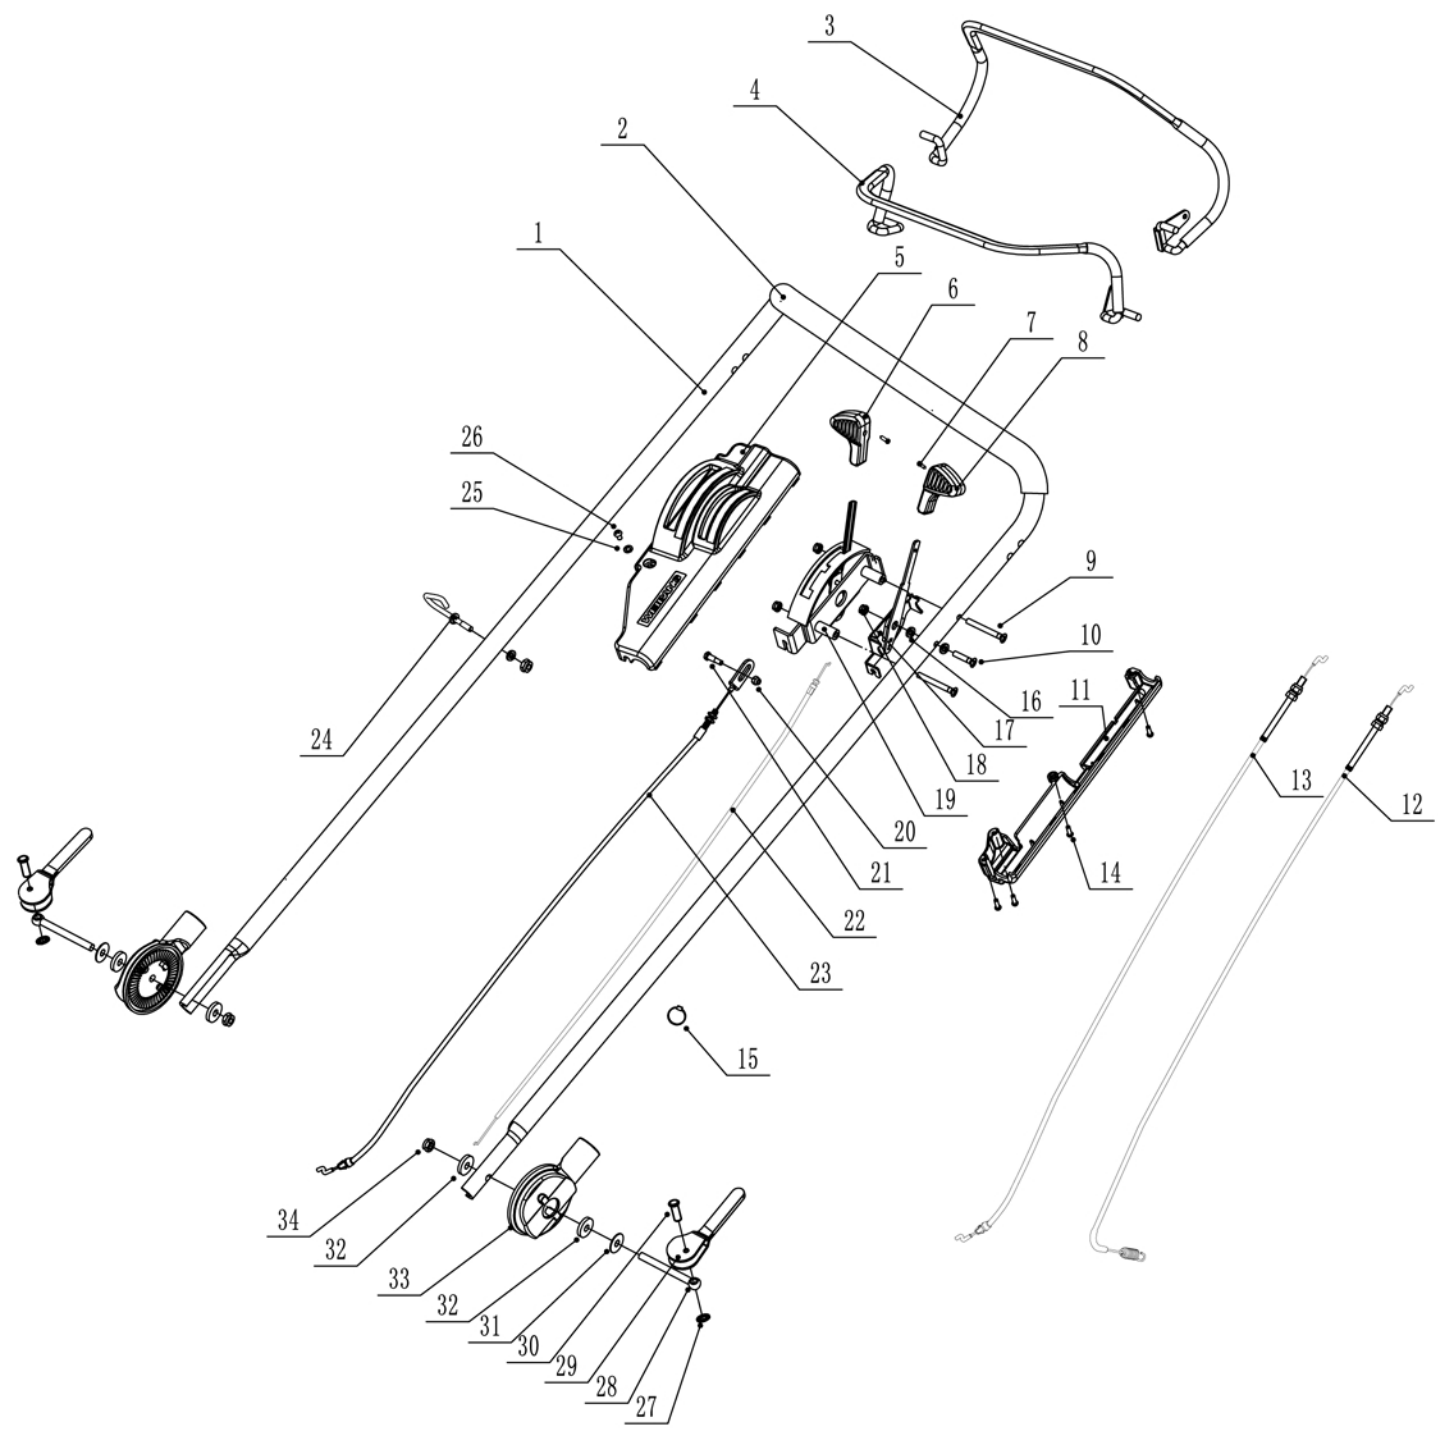

Part 4 - Front axle

No.	ID zboží	Název
1	5310214010	wheel hub cap
2	0101008015	bolt
3	0401008000	spring washer
4	0301006000	flat washer
5	5340206011	front wheel
6	5310213010	bearing
7		
8	5310211010/02	spring washer
9	5310210010/02	washer
10	5310209010	spherical surface bearing
11	5360201010/01	front shaft weldment
12	0102006016	hex flange bolt
13	0202006000	bumper
14	5360121010/22	bumper

Part 5 - Rear axle

No.	ID zboží	Název
1	5310214010	wheel hub cap
2	0101008015	bolt
3	0401008000	spring washer
4	0301006000	flat washer
5	5340309010	rear driving wheel
6	5310213010	bearing
7		
8	5310211010/02	spring washer
9	5310210010/02	washer
10	5340310010	rear wheel shield
11		
12	5360301010/01	rear shaft weldment
13	Y20536P0	
14	5320328010	nylon spherical surface bearing
15	4520313010/02	rear transmission spacer
16	1001020000	check ring for shaft
17	0104005008	cross slot screw
18	5360311010/22	spring of adjustment lever
19	0202006000	lock nut
20	5360310010/80	adjustment lever
21	0104006014	cross slot screw
22	Y065321	left bearing sheath assembly
23	Y065320	right bearing sheath assembly
24	5320327010	dustproof ring
25	5320326010P	bearing
26	5320325020/02	right bearing sheath
27	5320324020/02	left bearing sheath
28	1001012000	check ring for shaft
29	HQ000100060	Check holder
30	HQ000100050	Unidirectional block
31	HQ000100040	Unidirectional telescopic pin spring
32	HQ000100030	Unidirectional telescopic pin
33	HQ000100020	right pinion
34	HQ000100010	left pinion
35	5020311010/04	washer
36	1301009000	check ring
37	0301006000	flat washer
38	0107006014	square neck bolt
39	5360307010C/02	
40	0101005020	bolt
41	0301005000	flat washer
42	0202005000	lock nut
43		