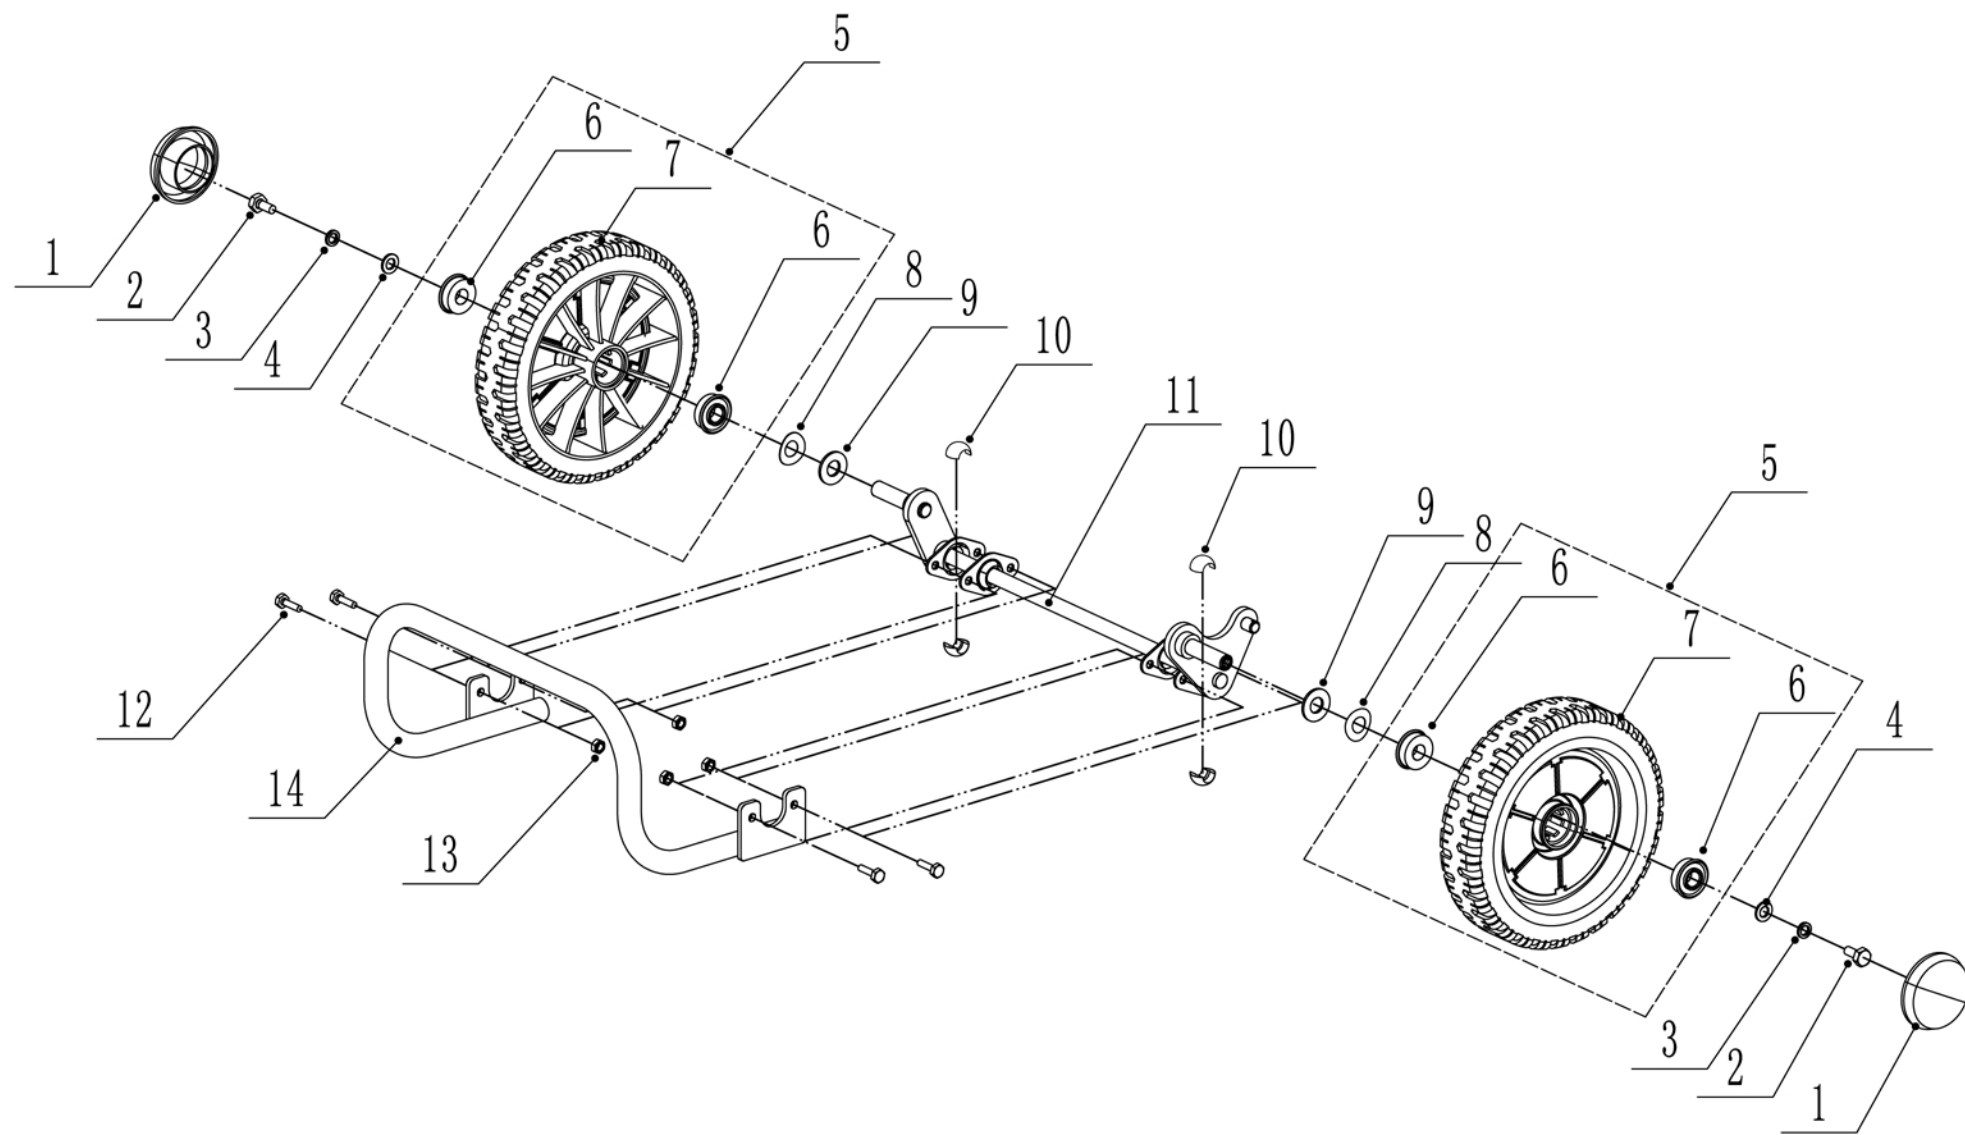

Part 2 - Deck assembly

No.	ID zboží	Název
1	5360101010C/44	chassis
2	0107006014	square neck bolt
3	5020118010/02	side discharge cover bracket
4	5020120010/02	side discharge cover spring
5	5020119010	side discharge cover pivot
6	5360119010J	cover
7	5360120010J	side discharge deflector
8	0104006016	cross slot screw
9	5360123010/01	graduator
10	0301006000	flat washer
11	0202006000	lock nut
12	0102008016	bolt
13	0104005012	screw
14	AVSA000000040/22	tooth disc
15	5360125010K/44	right bracket
16	0202005000	lock nut
17	0202008000	lock nut
18	5360122010C	rubber ring
19	0102006012	bolt
20	5360124030/44	connector
21	5360115010	mulching plug
22	5360117010/02	rear cover pivot
23	5360118010	rear cover spring
24	5360116010	rear cover
25	0106004009	cross slot ST screw
26	5360105010D/44	shield
27	5360124010K/44	left bracket
28	5360127010	rear pivot
29	5360126010/02	rear deflector
30	5320114020/01	upper bearing bracket
31	5320333010	spring clip
32	0301010000	flat washer
33	5360308010/44	connector rod
34	5320332010/01	connecting rod spring
35	4560109012	spring bracket
36	0204006000	lock nut
37	0106004013	cross slot ST screw
38	5360114010	front mask

Part 3 - Blade component

No.	ID zboží	Název
1	5360111010/02	engine washer 1
2	5360112010/02	engine washer 2
3	5320115010	ST screw
4	5320119011	V belt
5	4510401010	key
6	5020402070/02	engine pulley
7	0105006006	locating screw
8	5360113010	belt shield
9	0302006000	big flat washer
10	0202006000	lock nut
11	5320404002	
12	5320404020/02	Blade Boss
13	5310402010	friction washer
14	5310403010A/35	blade
15	5310404010/02	lock ring
16	5310406010/04	spring washer
17	5320405050	central bolt