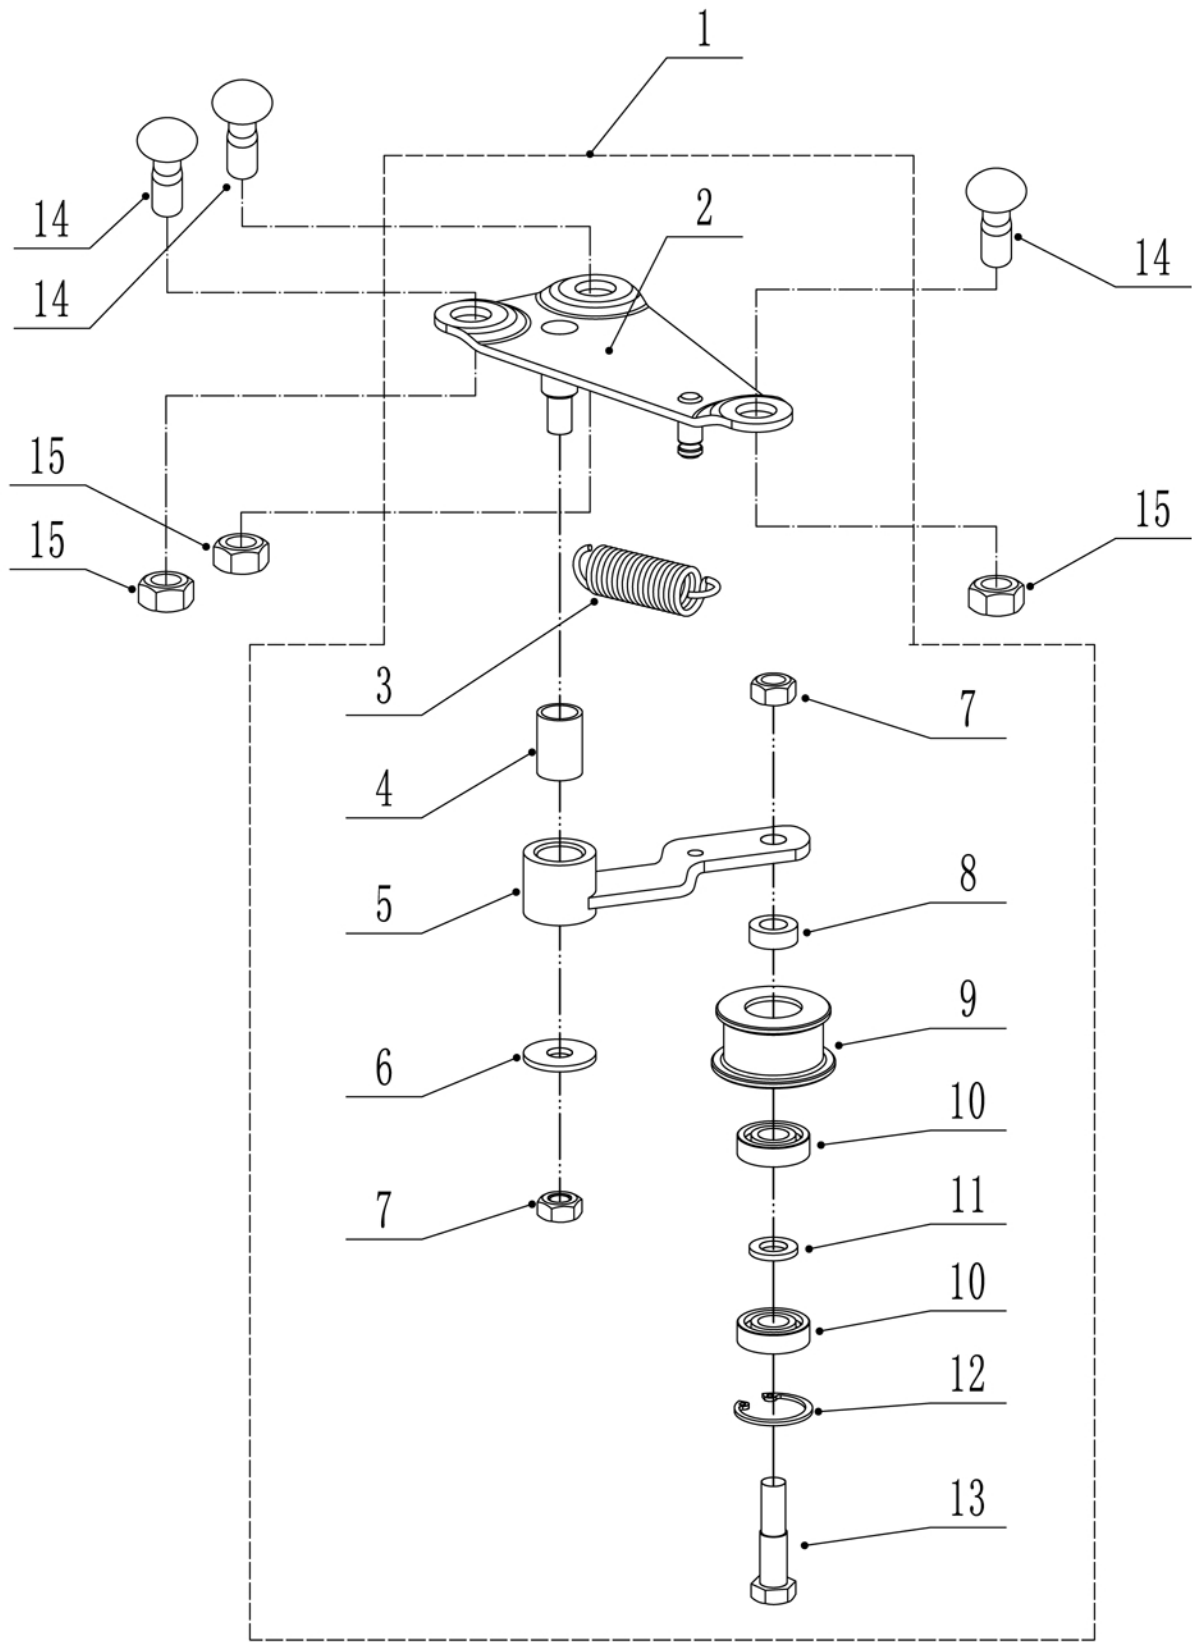

Part 8 - Tension part

No.	ID zboží	Název
1	Y095361	
2	5360129010C/02	tensional arm bracket
3	5360134010C	
4	4820112010	
5	5360133010C/02	
6	0302008000	big spacer
7	0202008000	lock nut
8	5340129010/02	spacer1
9	5340128010	tensional pulley
10	609/2RS	bearing
11	5340130010/02	spacer2
12	1001024000	check ring for shaft
13	5340131010/02	
14	0107010025	square neck bolt
15	0202010000	lock nut