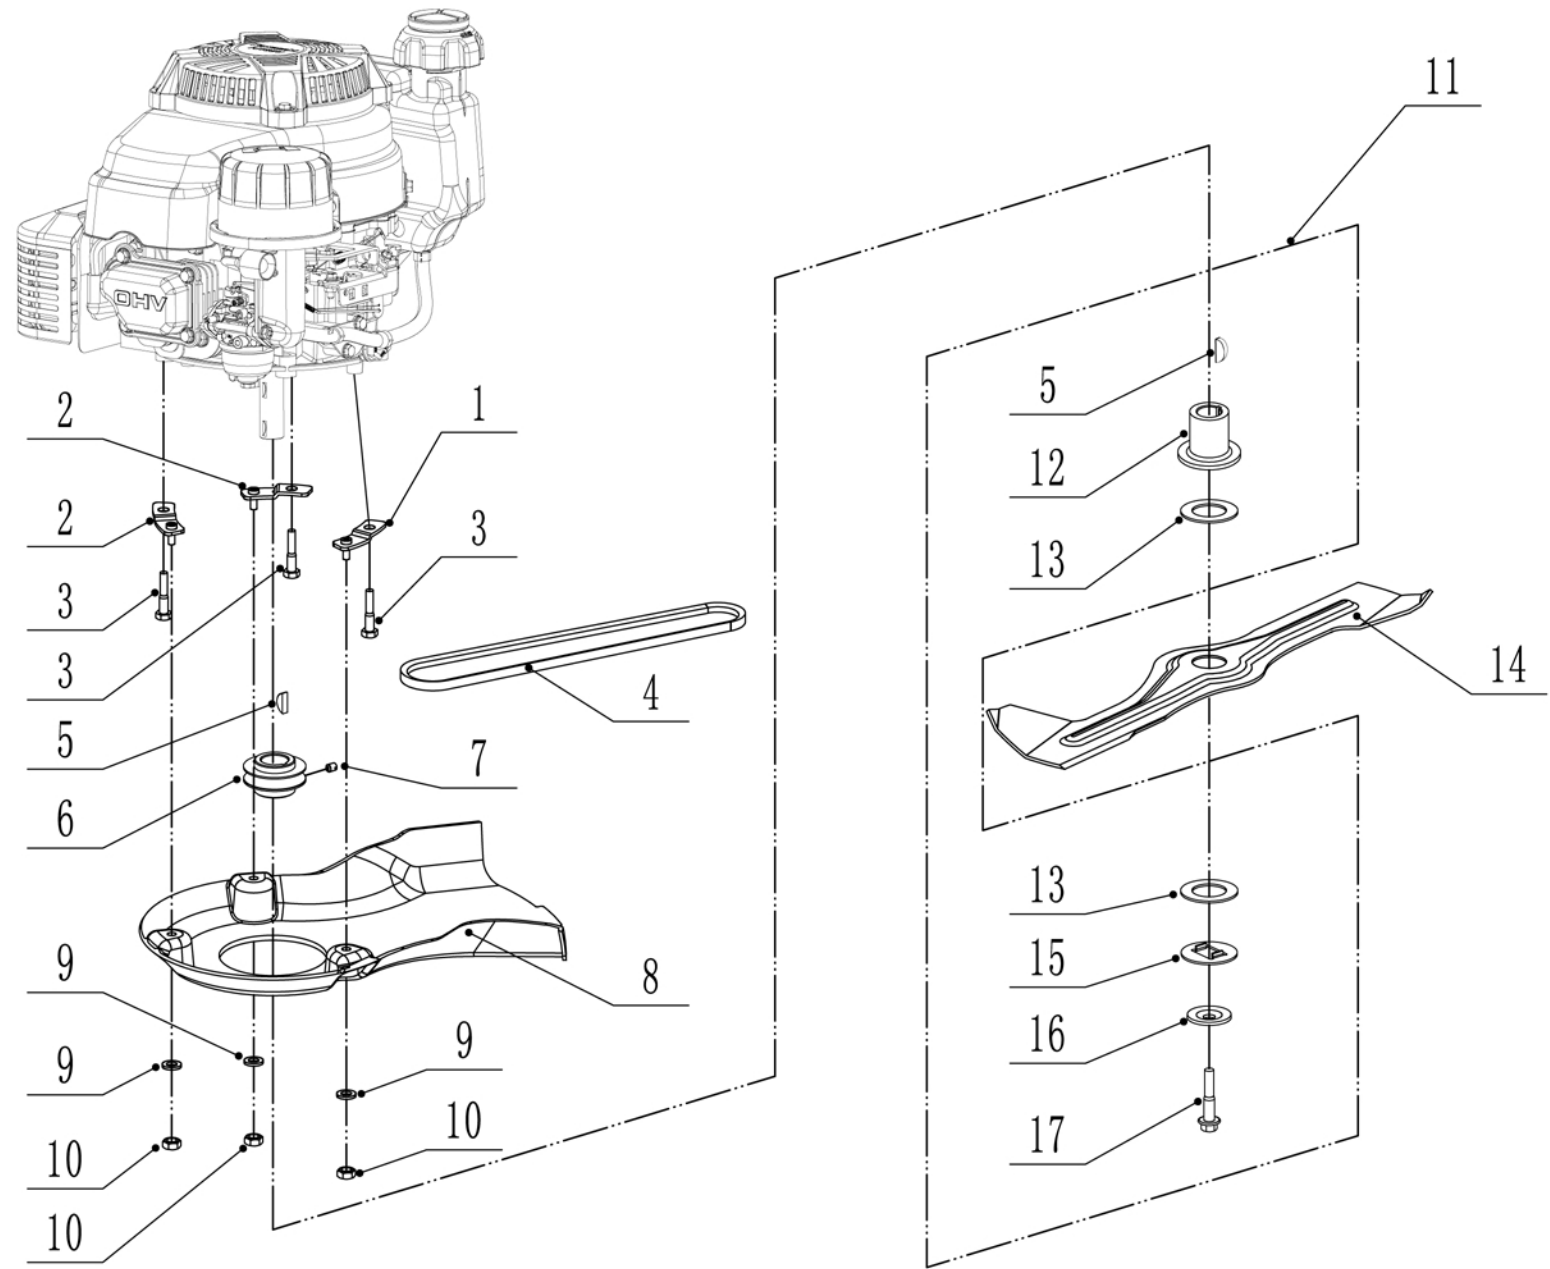

Part 2 - Deck assembly

No.	ID zboží	Název
1	5360101010C/44	chassis
2	0107006014	square neck bolt
3	5020118010/02	side discharge cover bracket
4	5020120010/02	side discharge cover spring
5	5020119010	side discharge cover pivot
6	5360119010J	cover
7	5360120010J	side discharge deflector
8	0104006016	cross slot screw
9	5360123010/01	graduator
10	0301006000	flat washer
11	0202006000	lock nut
12	0102008016	bolt
13	0104005012	screw
14	AVSA000000040/22	tooth disc
15	5360125010K/44	right bracket
16	0202005000	lock nut
17	0202008000	lock nut
18	5360122010C	rubber ring
19	0102006012	bolt
20	5360124030/44	connector
21	5360115010	mulching plug
22	5360117010/02	rear cover pivot
23	5360118010	rear cover spring
24	5360116010	rear cover
25	0106004009	cross slot ST screw
26	5360105010D/44	shield
27	5360124010K/44	left bracket
28	5360127010	rear pivot
29	5360126010/02	rear deflector
30	5320114020/01	upper bearing bracket
31	5320333010	spring clip
32	0301010000	flat washer
33	5360308010/44	connector rod
34	5320332010/01	connecting rod spring
35	4560109012	spring bracket
36	0204006000	lock nut
37	0106004013	cross slot ST screw
38	5360114010	front mask

Part 3 - Blade component

No.	ID zboží	Název
1	5360111010/02	engine washer 1
2	5360112010/02	engine washer 2
3	5320115010	ST screw
4	5320119011	V belt
5	4510401010	key
6	5020402070/02	engine pulley
7	0105006006	locating screw
8	5360113010	belt shield
9	0302006000	big flat washer
10	0202006000	lock nut
11	5320404002	
12	5320404020/02	Blade Boss
13	5310402010	friction washer
14	5310403010A/35	blade
15	5310404010/02	lock ring
16	5310406010/04	spring washer
17	5320405050	central bolt