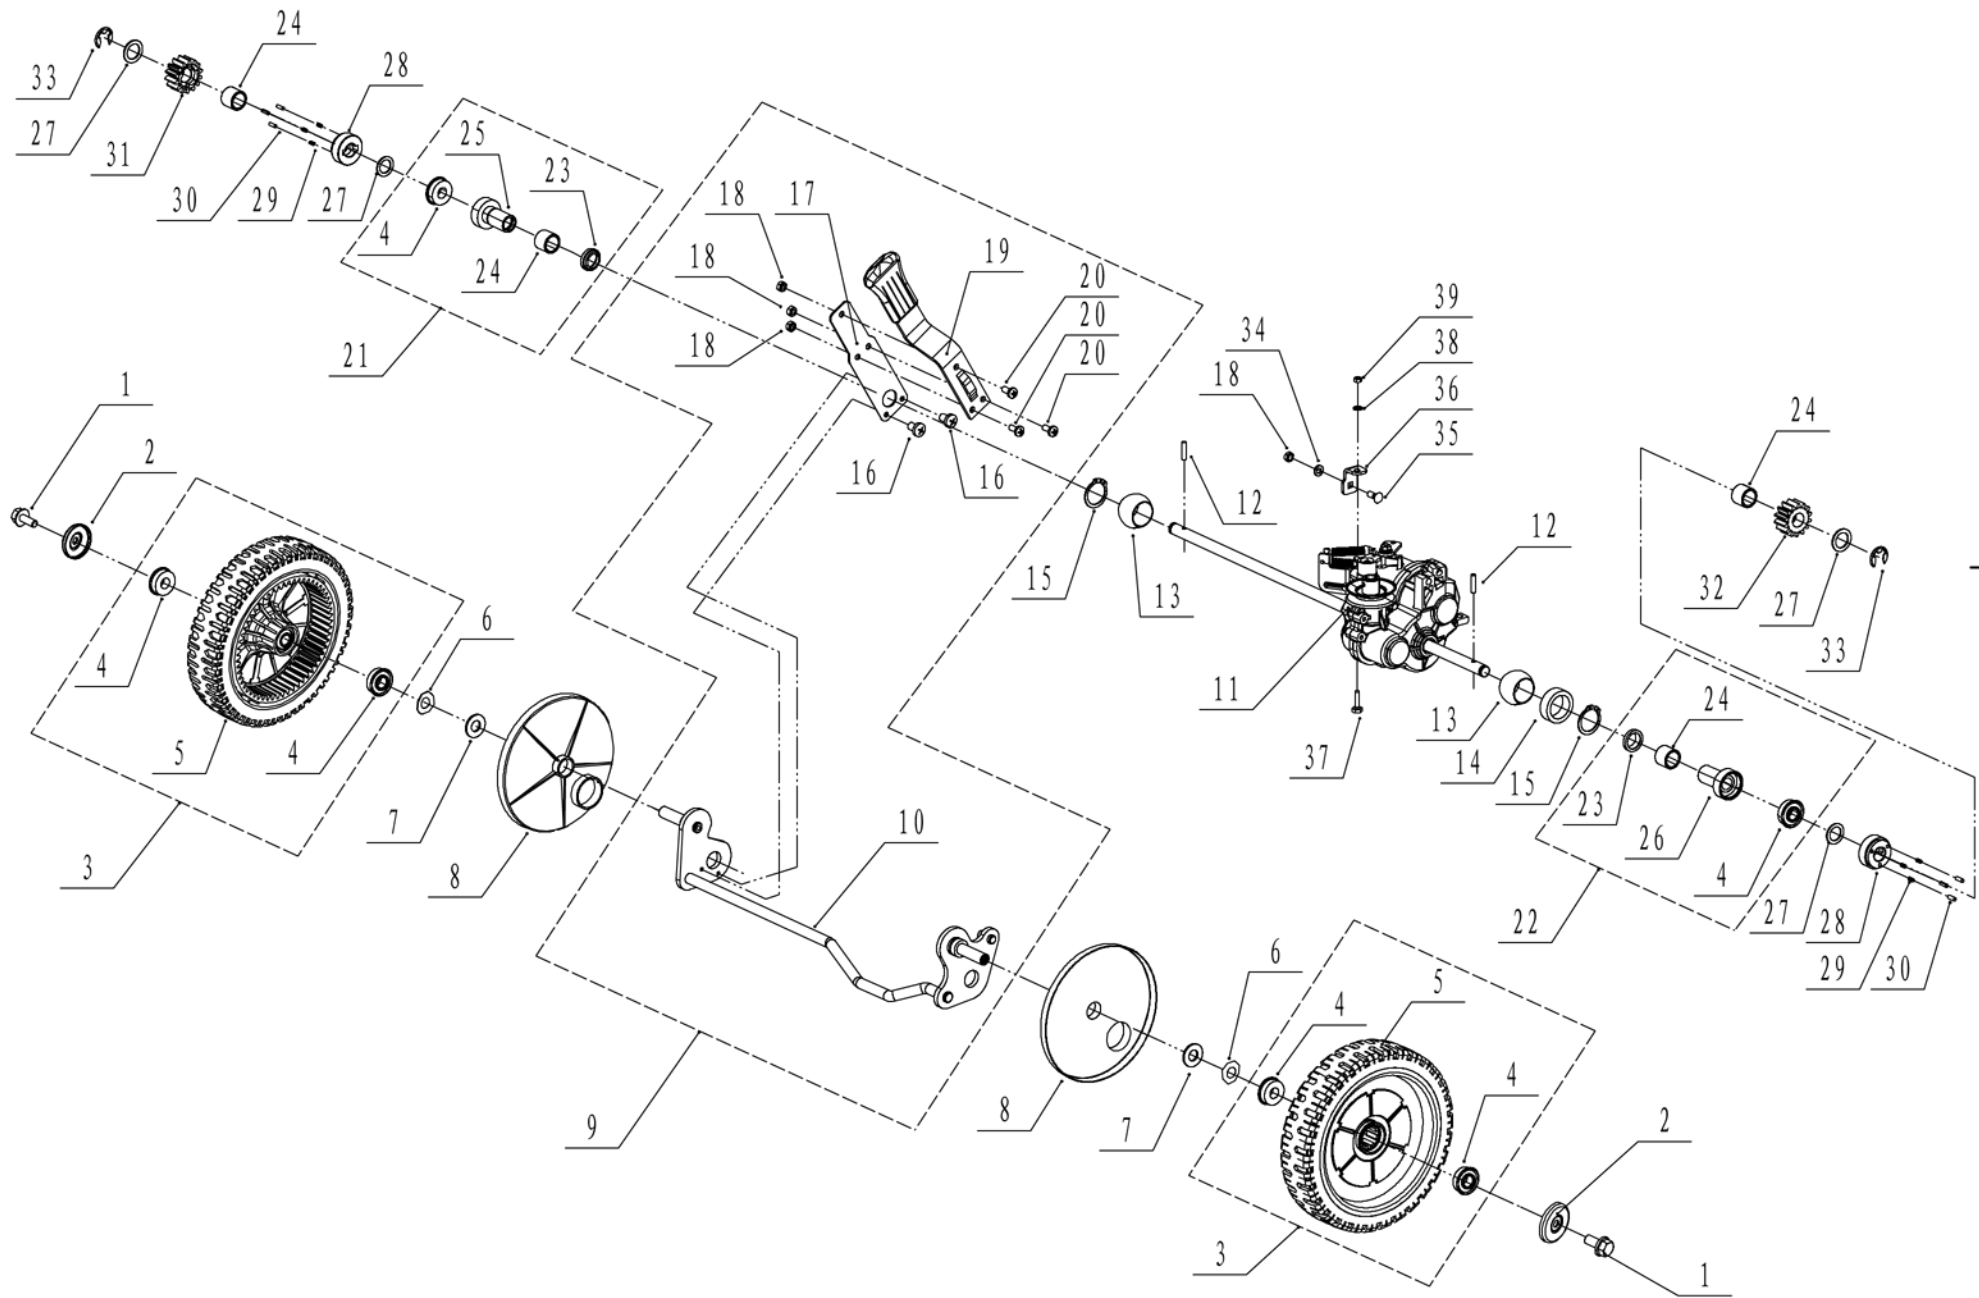

Part 5 - Rear axle

No.	ID zboží	Název
1	5310214010	wheel hub cap
2	0101008015	bolt
3	0401008000	spring washer
4	0301006000	flat washer
5	5340309010	rear driving wheel
6	5310213010	bearing
7		
8	5310211010/02	spring washer
9	5310210010/02	washer
10	5340310010	rear wheel shield
11		
12	5360301010/01	rear shaft weldment
13	Y20536P0	
14	5320328010	nylon spherical surface bearing
15	4520313010/02	rear transmission spacer
16	1001020000	check ring for shaft
17	0104005008	cross slot screw
18	5360311010/22	spring of adjustment lever
19	0202006000	lock nut
20	5360310010/80	adjustment lever
21	0104006014	cross slot screw
22	Y065321	left bearing sheath assembly
23	Y065320	right bearing sheath assembly
24	5320327010	dustproof ring
25	5320326010P	bearing
26	5320325020/02	right bearing sheath
27	5320324020/02	left bearing sheath
28	1001012000	check ring for shaft
29	HQ000100060	Check holder
30	HQ000100050	Unidirectional block
31	HQ000100040	Unidirectional telescopic pin spring
32	HQ000100030	Unidirectional telescopic pin
33	HQ000100020	right pinion
34	HQ000100010	left pinion
35	5020311010/04	washer
36	1301009000	check ring
37	0301006000	flat washer
38	0107006014	square neck bolt
39	5360307010C/02	
40	0101005020	bolt
41	0301005000	flat washer
42	0202005000	lock nut
43