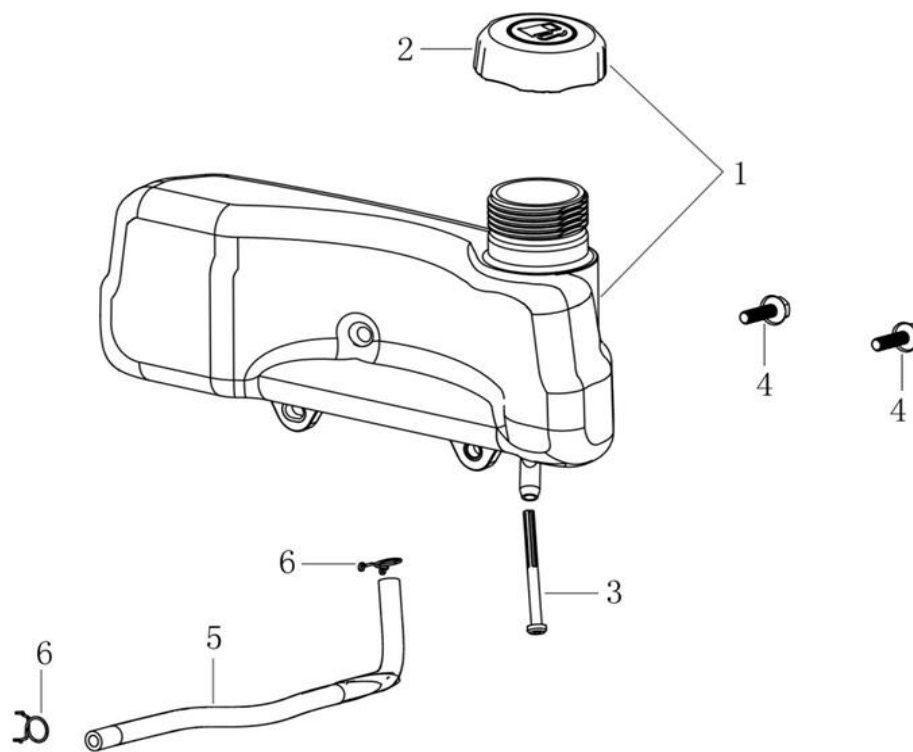

FUEL TANK		
No.	ID Zboží	Název
1	170490299-0001	Tank
2	170870094-0001	Tank cover
3	170010037-0001	Fuel filter
4	380140077-0005	Hexagon bolt with flange
5	380750202-0001	Oil tube
6	380950190-0001	Pipe clip