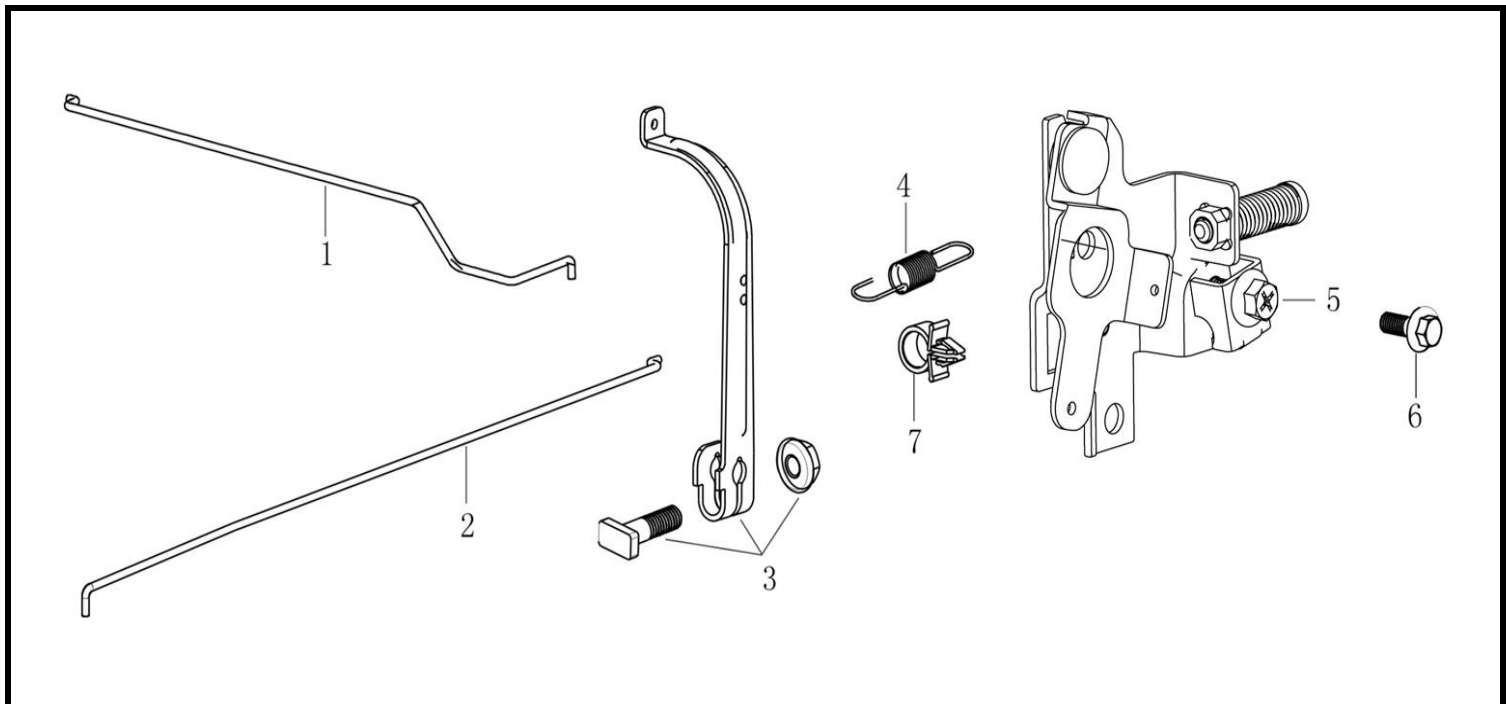

CONTROL		
No.	ID Zboží	Název
1	171650040-0001	Choke valve pull rod
2	171590041-0001	Throttle rod
3	171620033-0003	Speed regulating bracket
4	171600135-0001	Governing spring
5	171680182-0001	Throttle handle combination
6	380140167-0002	Hexagon bolt with flange
7	380930025-0001	Location wire nail