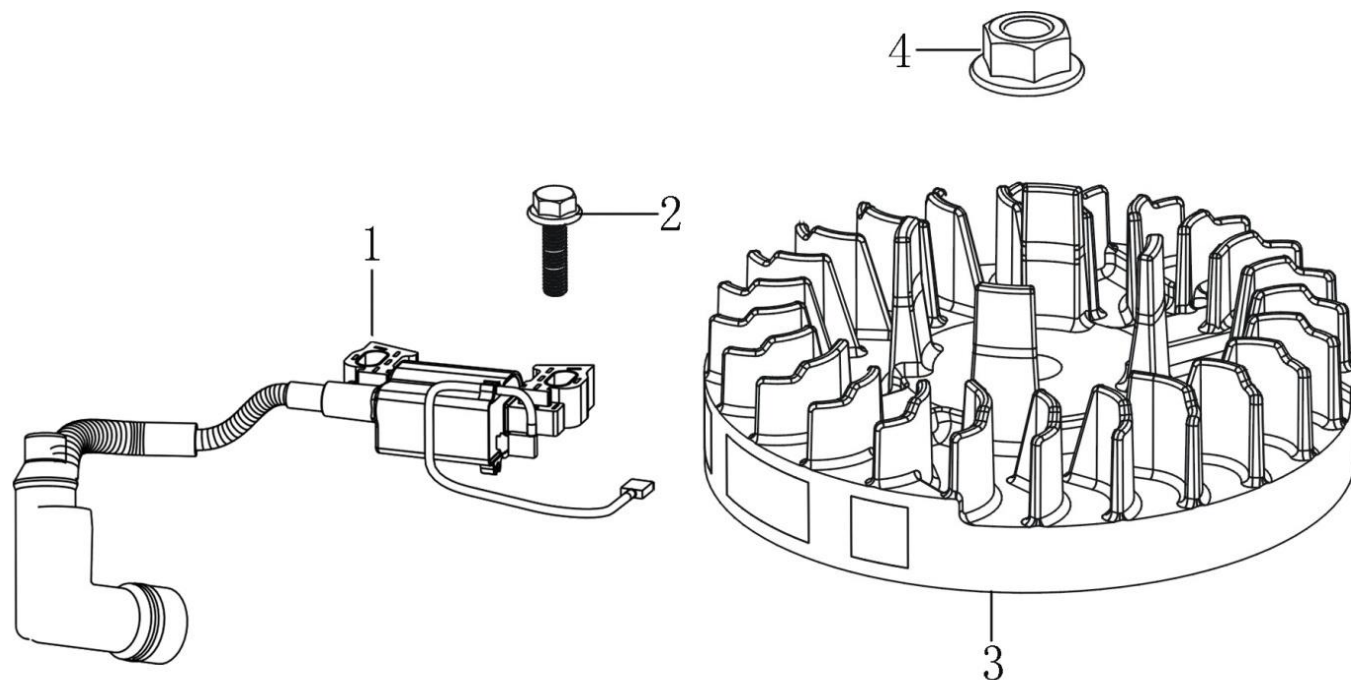

Crankcase cover

No.	ID Zboží	Název
1	380140103-0004	Hexagon bolt with flange
2	110820198-0001	Crankcase cover
3	380650347-0001	Oil seal
4	171630031-0001	Speed regulating arm
5	380450527-0001	Flat washer
6	380650338-0001	Oil seal
7	381350004-0001	Pin clip
8	380600241-0001	ocation pin
9	171750039-0001	Components of governor gear
10	380140167-0002	Hexagon bolt with flange

CAMSHAFT

No.	ID Zboží	Název
1	140450060-0001	Valve rocker combination
2	140710013-0002	Plate, push rod guide
3	140670028-0001	Push rod
4	140690021-0001	Lifter, Valve
5	140020174-0001	Camshaft assy
6	140380020-0001	Retainer, valve spring
7	140340039-0001	Inner spring of valve
8	140400016-0001	Valve oil seal
9	500550034-0001	Valve Kit

STARTER

No.	ID Zboží	Název
1	193490527-0001	Manual starting assembly
2	380370066-0001	Hexagon nut with flange
3	160210165-0001	Fan cover comp.

CARBURETOR		
No.	ID Zboží	Název
1	170430148-0001	Carburetor gasket
2	170440126-0001	Heat insulating pad for carburetor
3	170450006-0001	Heat insulating plate for carburetor
4	170021874-0001	Carburetor
5	170430177-0001	Carburetor gasket
6	173090001-0001	Locker of choke valve pull rob