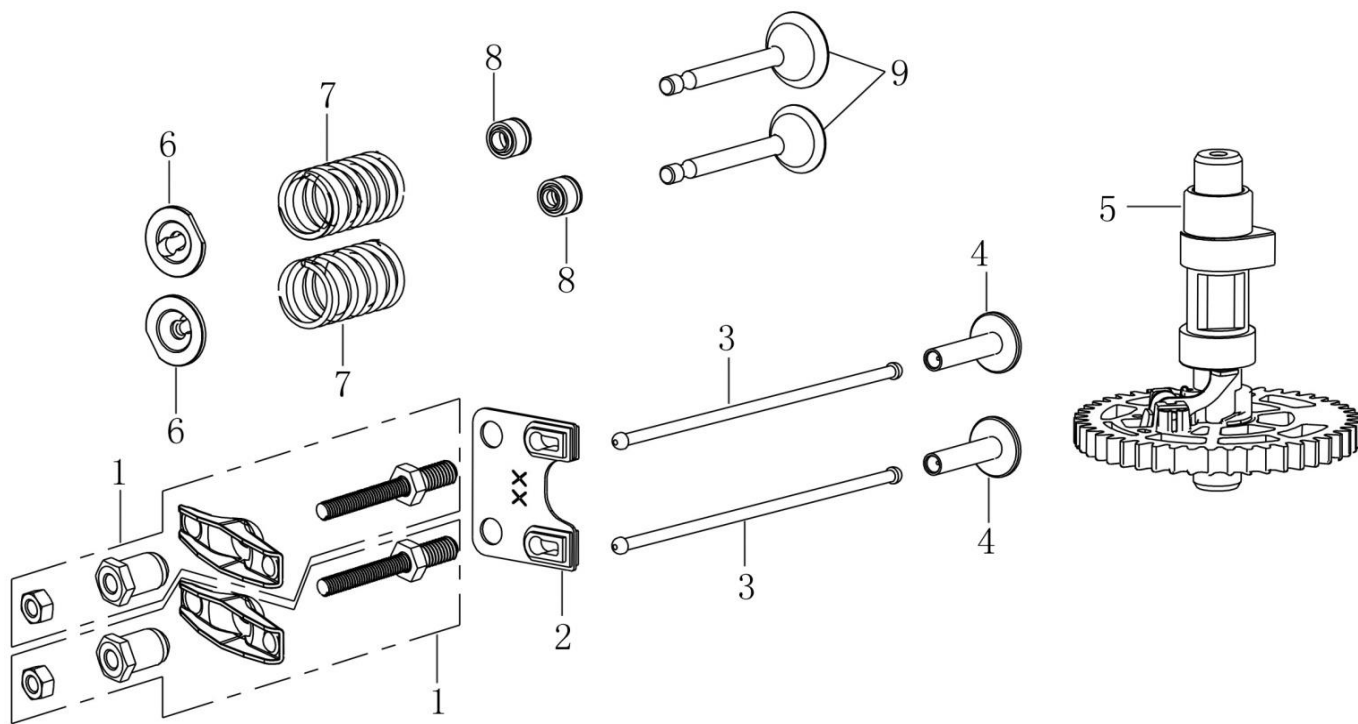

CRANK CASE

No.	ID Zboží	Název	No.	ID Zboží	Název
1	380020070-0001	Hexagon shaft shoulder bolt	12	380850016-0001	Stay stud
2	120230118-0001	Cylinder head cover	13	380850010-0001	Stay stud
3	120250045-0001	Gasket for cylinder head cover	14	160200075-0001	Side plate
4	270960046-0001	Spark plug	15	293030023-0001	Engine brake
5	110810363-0001	Crankcase body	16	381140582-0001	Tension spring
6	380650335-0001	Oil seal	17	380180210-0001	Stud
7	380140067-0003	Hexagon bolt with flange	18	380140100-0003	Hexagon bolt with flange
8	110840041-0001	CAP, BREATHER CHAMBER	19	110690125-0002	Oil rule combination
9	110850030-0002	PACKING, BREATHER CHAMBER	20	380180147-0001	Stud
10	140250026-0001	Leaf valve	21	380822360-0001	Bushing
11	380140039-0003	Hexagon bolt with flange	22	160200082-0001	Side plate

Crankcase cover

No.	ID Zboží	Název
1	380140103-0004	Hexagon bolt with flange
2	110820198-0001	Crankcase cover
3	380650347-0001	Oil seal
4	171630031-0001	Speed regulating arm
5	380450527-0001	Flat washer
6	380650338-0001	Oil seal
7	381350004-0001	Pin clip
8	380600241-0001	ocation pin
9	171750039-0001	Components of governor gear
10	380140167-0002	Hexagon bolt with flange

CRANKSHAFT/PISTON

No.	ID Zboží	Název
1	130070257-0001	Piston ring combination
2	130030303-0001	Piston
3	130060030-0001	Piston pin
4	380560055-0001	Steel cable baffle ring
5	130150142-0001	Connecting rod
6	130290672-0001	crankshaft
7	130230061-0001	Timing driving wheel

CAMSHAFT

No.	ID Zboží	Název
1	140450060-0001	Valve rocker combination
2	140710013-0002	Plate, push rod guide
3	140670028-0001	Push rod
4	140690021-0001	Lifter, Valve
5	140020174-0001	Camshaft assy
6	140380020-0001	Retainer, valve spring
7	140340039-0001	Inner spring of valve
8	140400016-0001	Valve oil seal
9	500550034-0001	Valve Kit