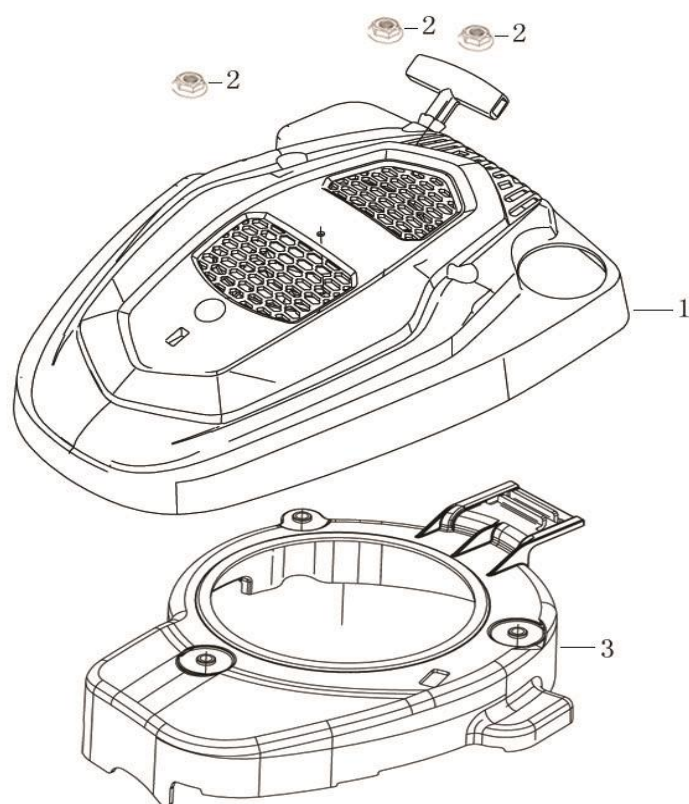

CRANK CASE

No.	ID Zboží	Název	No.	ID Zboží	Název
1	380020070-0001	Hexagon shaft shoulder bolt	12	380850016-0001	Stay stud
2	120230118-0001	Cylinder head cover	13	380850010-0001	Stay stud
3	120250045-0001	Gasket for cylinder head cover	14	160200075-0001	Side plate
4	270960046-0001	Spark plug	15	293030023-0001	Engine brake
5	110810363-0001	Crankcase body	16	381140582-0001	Tension spring
6	380650335-0001	Oil seal	17	380180210-0001	Stud
7	380140067-0003	Hexagon bolt with flange	18	380140100-0003	Hexagon bolt with flange
8	110840041-0001	CAP, BREATHER CHAMBER	19	110690125-0002	Oil rule combination
9	110850030-0002	PACKING, BREATHER CHAMBER	20	380180147-0001	Stud
10	140250026-0001	Leaf valve	21	380822360-0001	Bushing
11	380140039-0003	Hexagon bolt with flange	22	160200082-0001	Side plate

Crankcase cover

No.	ID Zboží	Název
1	380140103-0004	Hexagon bolt with flange
2	110820198-0001	Crankcase cover
3	380650347-0001	Oil seal
4	171630031-0001	Speed regulating arm
5	380450527-0001	Flat washer
6	380650338-0001	Oil seal
7	381350004-0001	Pin clip
8	380600241-0001	ocation pin
9	171750039-0001	Components of governor gear
10	380140167-0002	Hexagon bolt with flange

CRANKSHAFT/PISTON

No.	ID Zboží	Název
1	130070257-0001	Piston ring combination
2	130030303-0001	Piston
3	130060030-0001	Piston pin
4	380560055-0001	Steel cable baffle ring
5	130150142-0001	Connecting rod
6	130290672-0001	crankshaft
7	130230061-0001	Timing driving wheel

CAMSHAFT

No.	ID Zboží	Název
1	140450060-0001	Valve rocker combination
2	140710013-0002	Plate, push rod guide
3	140670028-0001	Push rod
4	140690021-0001	Lifter, Valve
5	140020174-0001	Camshaft assy
6	140380020-0001	Retainer, valve spring
7	140340039-0001	Inner spring of valve
8	140400016-0001	Valve oil seal
9	500550034-0001	Valve Kit