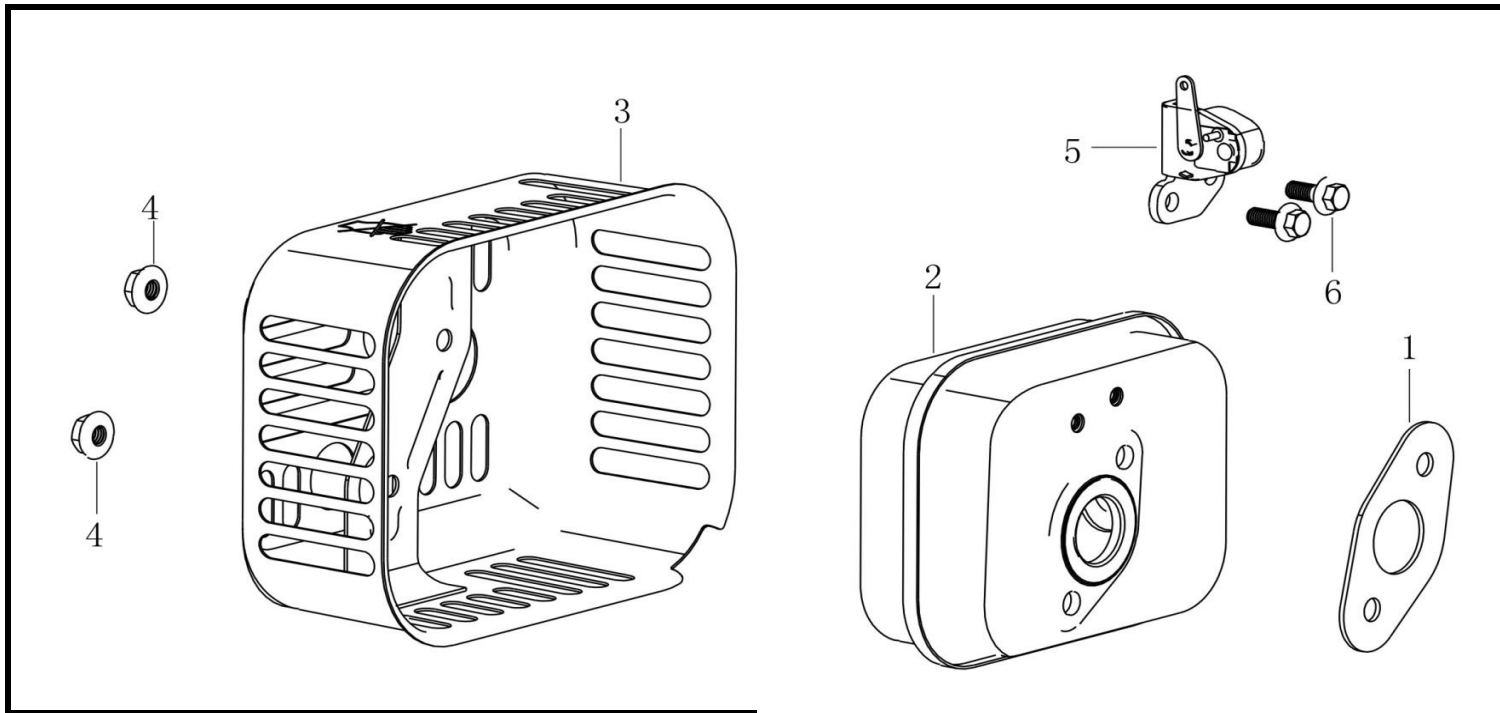

No.	ID Zboží	Název
1	180020894-0001	Air filter
2	180130178-0001	Air filter element
3	380370066-0001	Hexagon nut with flange
4	380741304-0002	Breather tube

CONTROL		
No.	ID Zboží	Název
1	171650040-0001	Choke valve pull rod
2	171590041-0001	Throttle rod
3	171620033-0003	Speed regulating bracket
4	171600135-0001	Governing spring
5	171680182-0001	Throttle handle combination
6	380140167-0002	Hexagon bolt with flange
7	380930025-0001	Location wire nail