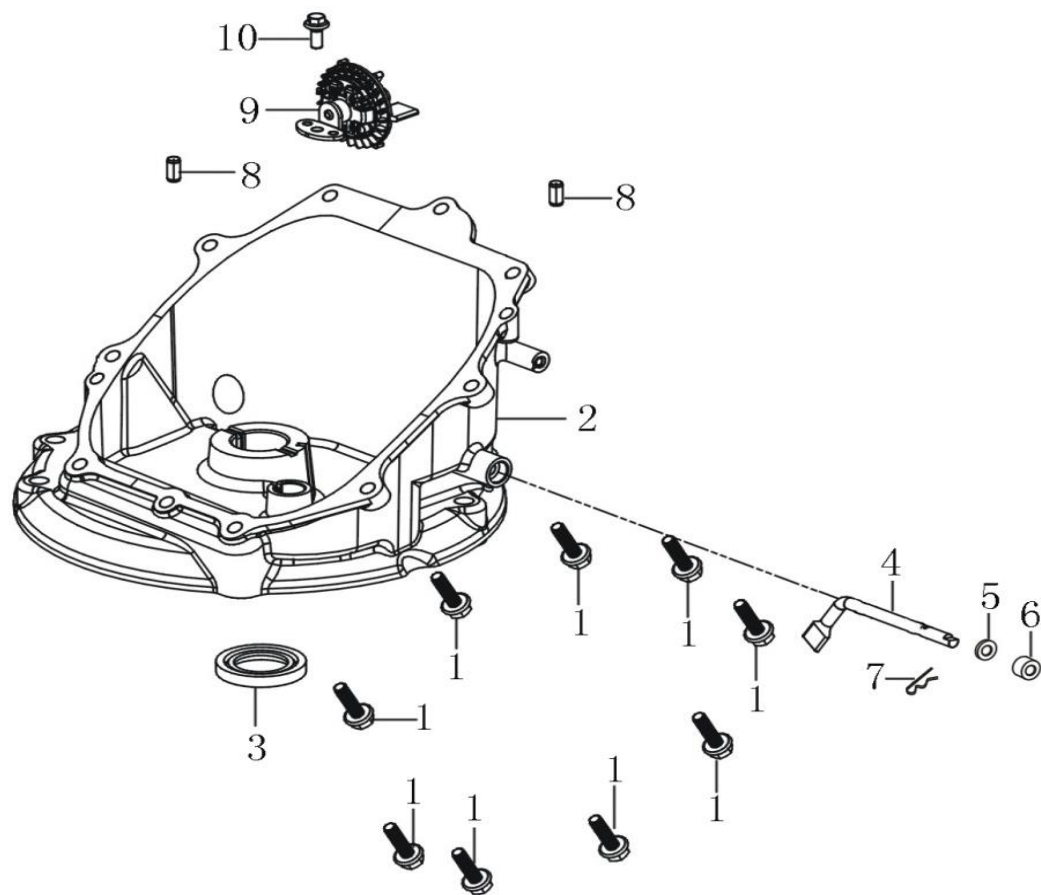

CRANK CASE

No.	ID Zboží	Název	No.	ID Zboží	Název
1	380020070-0001	Hexagon shaft shoulder bolt	12	380850016-0001	Stay stud
2	120230118-0001	Cylinder head cover	13	380850010-0001	Stay stud
3	120250045-0001	Gasket for cylinder head cover	14	160200075-0001	Side plate
4	270960046-0001	Spark plug	15	293030023-0001	Engine brake
5	110810363-0001	Crankcase body	16	381140582-0001	Tension spring
6	380650335-0001	Oil seal	17	380180210-0001	Stud
7	380140067-0003	Hexagon bolt with flange	18	380140100-0003	Hexagon bolt with flange
8	110840041-0001	CAP, BREATHER CHAMBER	19	110690125-0002	Oil rule combination
9	110850030-0002	PACKING, BREATHER CHAMBER	20	380180147-0001	Stud
10	140250026-0001	Leaf valve	21	380822360-0001	Bushing
11	380140039-0003	Hexagon bolt with flange	22	160200082-0001	Side plate

Crankcase cover

No.	ID Zboží	Název
1	380140103-0004	Hexagon bolt with flange
2	110820198-0001	Crankcase cover
3	380650347-0001	Oil seal
4	171630031-0001	Speed regulating arm
5	380450527-0001	Flat washer
6	380650338-0001	Oil seal
7	381350004-0001	Pin clip
8	380600241-0001	ocation pin
9	171750039-0001	Components of governor gear
10	380140167-0002	Hexagon bolt with flange

CRANKSHAFT/PISTON

No.	ID Zboží	Název
1	130070257-0001	Piston ring combination
2	130030303-0001	Piston
3	130060030-0001	Piston pin
4	380560055-0001	Steel cable baffle ring
5	130150142-0001	Connecting rod
6	130290672-0001	crankshaft
7	130230061-0001	Timing driving wheel

CAMSHAFT

No.	ID Zboží	Název
1	140450060-0001	Valve rocker combination
2	140710013-0002	Plate, push rod guide
3	140670028-0001	Push rod
4	140690021-0001	Lifter, Valve
5	140020174-0001	Camshaft assy
6	140380020-0001	Retainer, valve spring
7	140340039-0001	Inner spring of valve
8	140400016-0001	Valve oil seal
9	500550034-0001	Valve Kit