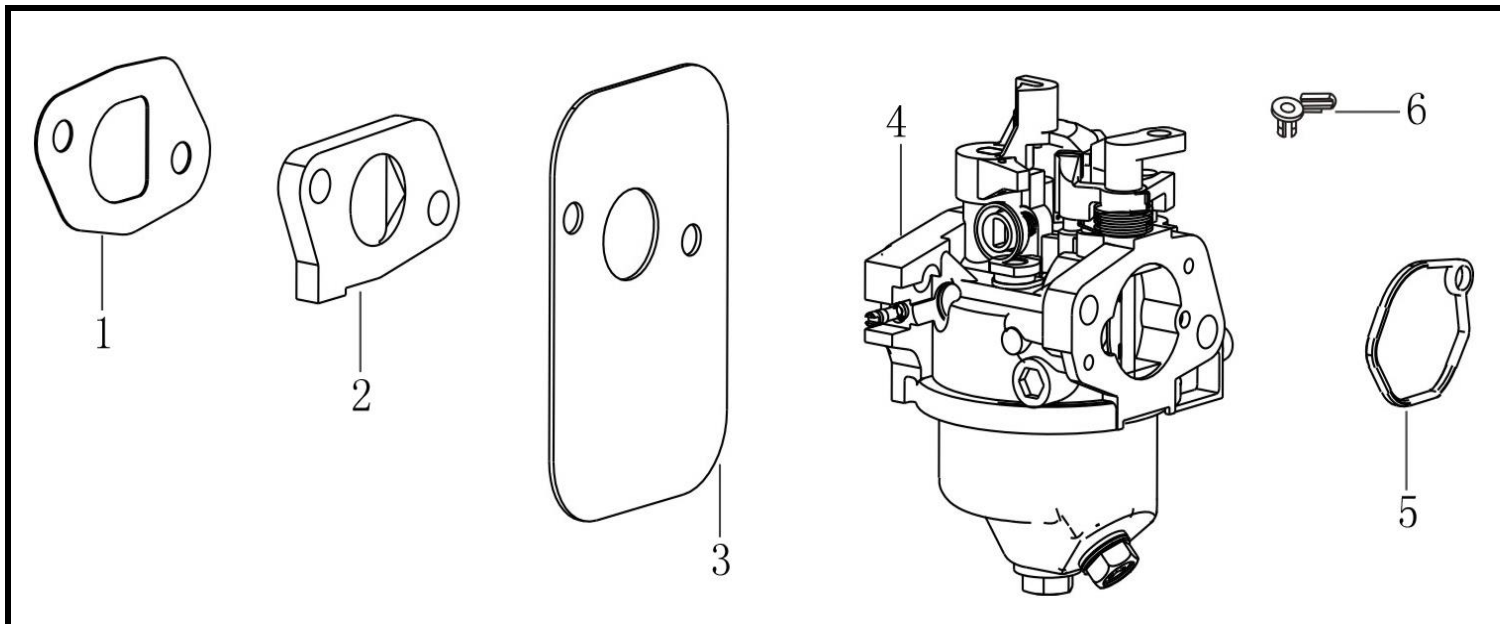

CARBURETOR		
No.	ID Zboží	Název
1	170430148-0001	Carburetor gasket
2	170440126-0001	Heat insulating pad for carburetor
3	170450006-0001	Heat insulating plate for carburetor
4	170021874-0001	Carburetor
5	170430177-0001	Carburetor gasket
6	173090001-0001	Locker of choke valve pull rob