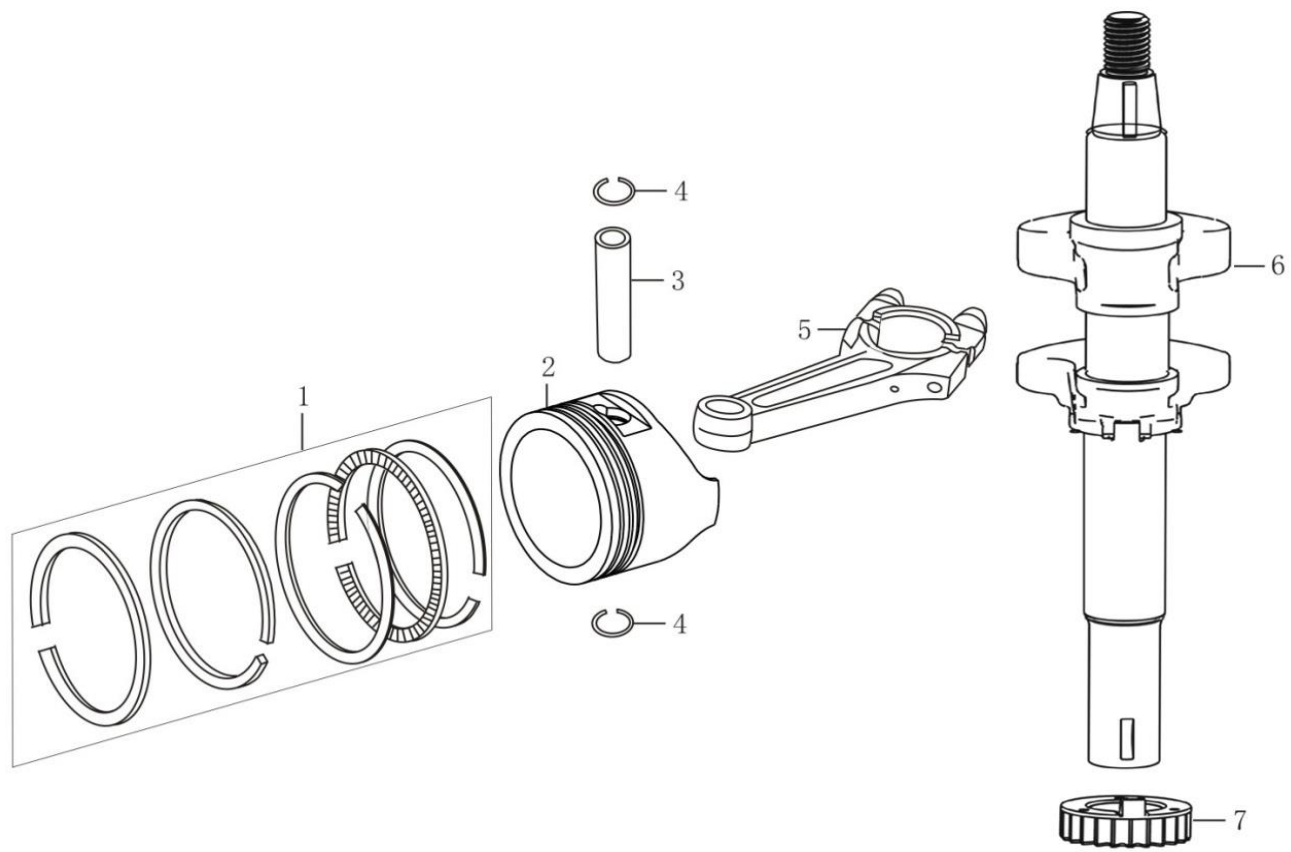

CRANK CASE

No.	ID Zboží	Název	No.	ID Zboží	Název
1	380020070-0001	Hexagon shaft shoulder bolt	12	380850016-0001	Stay stud
2	120230118-0001	Cylinder head cover	13	380850010-0001	Stay stud
3	120250045-0001	Gasket for cylinder head cover	14	160200075-0001	Side plate
4	270960046-0001	Spark plug	15	293030023-0001	Engine brake
5	110810363-0001	Crankcase body	16	381140582-0001	Tension spring
6	380650335-0001	Oil seal	17	380180210-0001	Stud
7	380140067-0003	Hexagon bolt with flange	18	380140100-0003	Hexagon bolt with flange
8	110840041-0001	CAP, BREATHER CHAMBER	19	110690125-0002	Oil rule combination
9	110850030-0002	PACKING, BREATHER CHAMBER	20	380180147-0001	Stud
10	140250026-0001	Leaf valve	21	380822360-0001	Bushing
11	380140039-0003	Hexagon bolt with flange	22	160200082-0001	Side plate

Crankcase cover

No.	ID Zboží	Název
1	380140103-0004	Hexagon bolt with flange
2	110820198-0001	Crankcase cover
3	380650347-0001	Oil seal
4	171630031-0001	Speed regulating arm
5	380450527-0001	Flat washer
6	380650338-0001	Oil seal
7	381350004-0001	Pin clip
8	380600241-0001	ocation pin
9	171750039-0001	Components of governor gear
10	380140167-0002	Hexagon bolt with flange

CRANKSHAFT/PISTON

No.	ID Zboží	Název
1	130070257-0001	Piston ring combination
2	130030303-0001	Piston
3	130060030-0001	Piston pin
4	380560055-0001	Steel cable baffle ring
5	130150142-0001	Connecting rod
6	130290672-0001	crankshaft
7	130230061-0001	Timing driving wheel

CAMSHAFT

No.	ID Zboží	Název
1	140450060-0001	Valve rocker combination
2	140710013-0002	Plate, push rod guide
3	140670028-0001	Push rod
4	140690021-0001	Lifter, Valve
5	140020174-0001	Camshaft assy
6	140380020-0001	Retainer, valve spring
7	140340039-0001	Inner spring of valve
8	140400016-0001	Valve oil seal
9	500550034-0001	Valve Kit