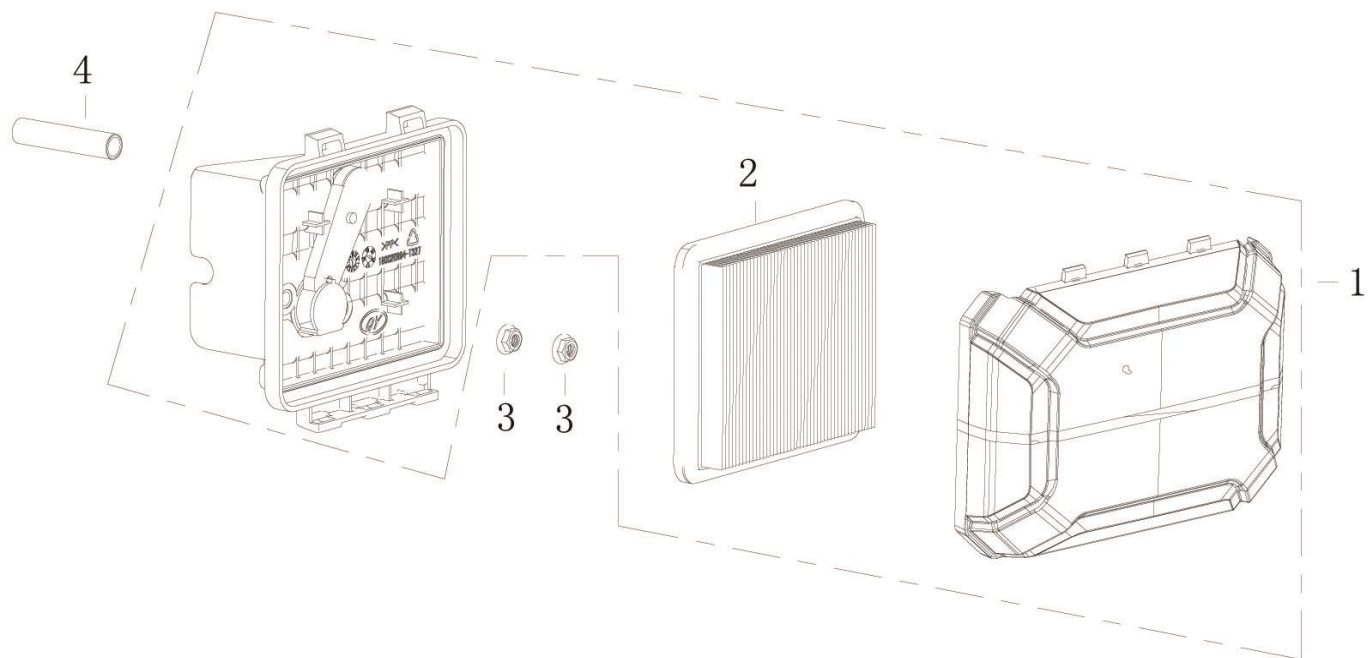

AIR CLEANER

No.	ID Zboží	Název
1	180020894-0001	Air filter
2	180130178-0001	Air filter element
3	380370066-0001	Hexagon nut with flange
4	380741304-0002	Breather tube