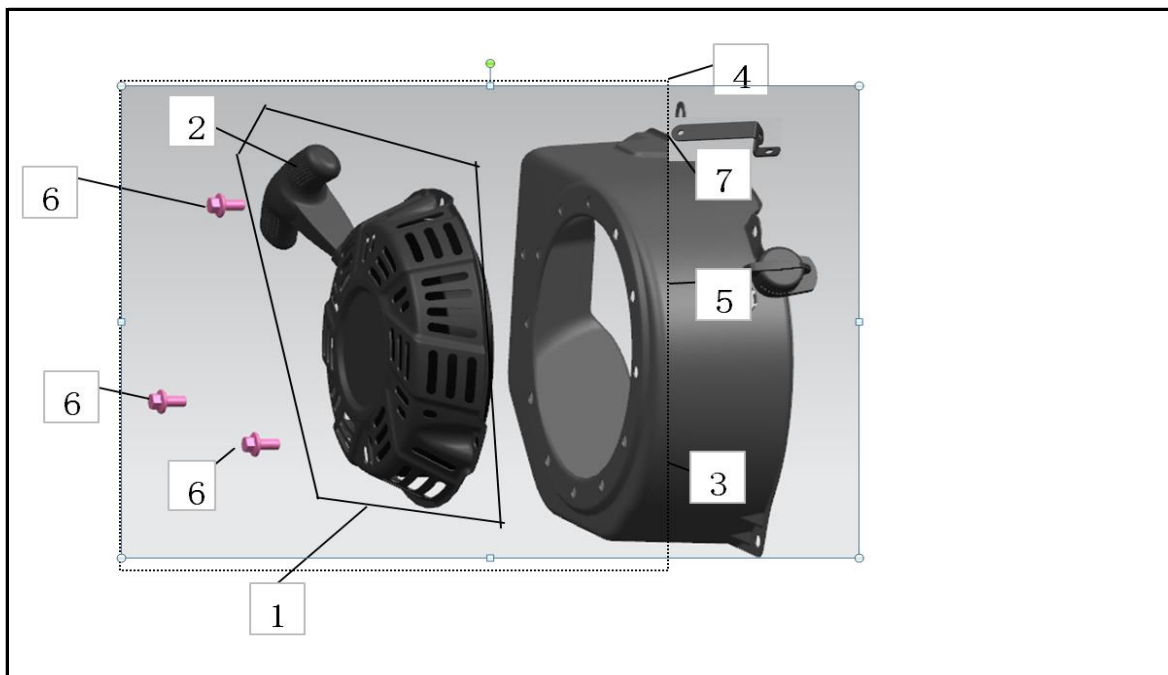

STARTER SUBASSEMBLY

No.	original ID	ID Zboží V-GARDEN	Název
1	28200-E01C04-B01	28200-E01C04B01	RECOIL STARTER COMP
2	28210-E01004-000	28210-E01004000	KNOB RECOIIL STARTER
3			COVER COMP FAN
4	19400-E01C01-R01	19400-E01C01R01	STARTER ASSY
5	35540-E01007-000	35540-E01007000	STOP SWITCH
6			BOLT FLANGE 6X8
7	16522-E01001-001	16522-E01001001	support lug