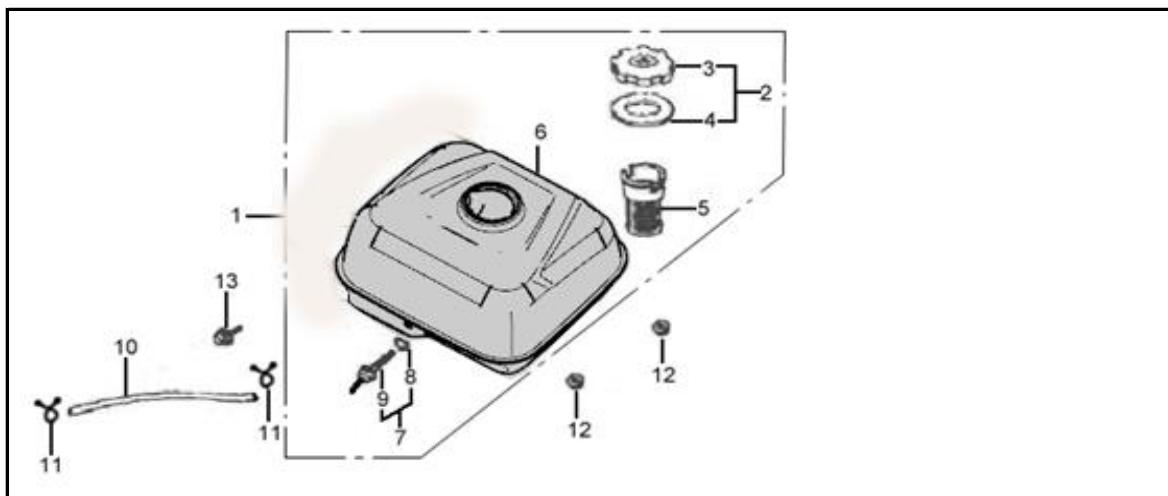

FUEL TANK

No.	original ID	ID Zboží V-GARDEN	Název
1	16600-E01C01-R01	16600-E01C01R01	FUEL TANK COMP/ C type
2			TANK CAP COM.
3			TANK CAP
4			SEALING GASKET TANK CAP
5	16666-E01C01-000	16666-E01C01000	FUEL FILTER
6			TANK NOUMENON
7			JOINT FUEL TANK COM
8			PACKING JOINT
9			JOINT FUEL TANK
10	90686-E01001-000	90686-E01001000	TUBE FUEL
11	90740-E01001-001	90740-E01001001	CLIP TUBE
12	90103-0628-09	90103-0628-09	FLANGE SCREW M6
13	90602-0600-39	90602-0600-39	FLANGE BOLT M6*32