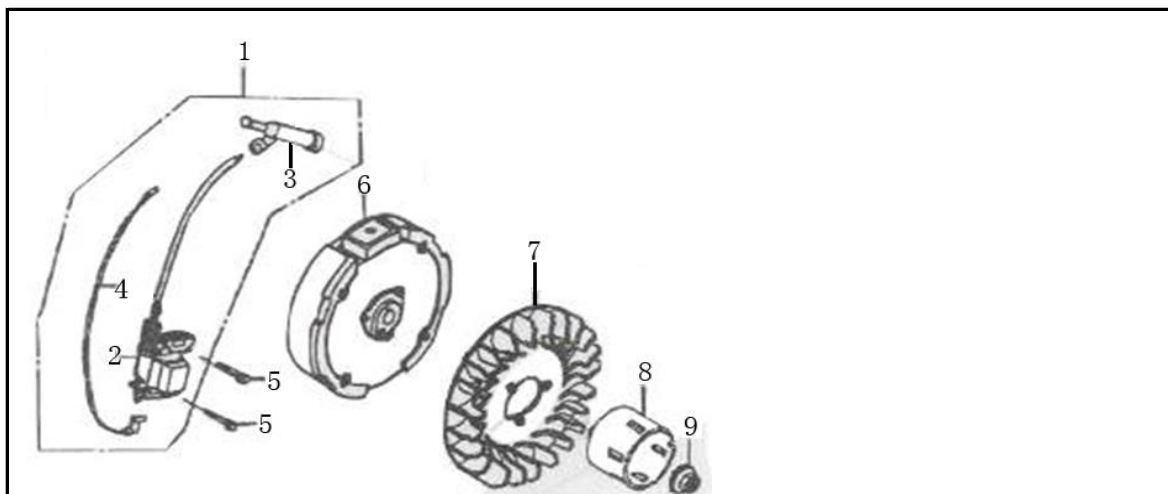

FLYWHEEL/COILASSY

No.	original ID	ID Zboží V-GARDEN	Název
1	30400-E01001-000	30400-E01001000	COIL ASSY IGNITION
2			COIL IGNITION
3			CAP ASSY NOISE SUPPRESS
4			CORD STOP SWITCH
5	90103-0625-09	90103-0625-09	BOLT FLANGE 6X30
6	13510-E01001-000	13510-E01001000	FLYWHEEL COMP
7	19352-E01003-000	19352-E01003000	FAN COOLING
8	28002-E01001-001	28002-E01001001	FULLEY STARTER
9	13501-E01001-001	13501-E01001001	NUT SPECIAL