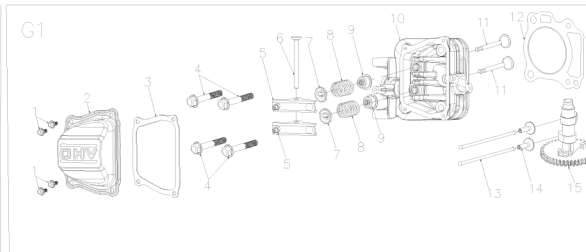

Motor VeGA Y145V 2021
model VeGA 46 HWXV 6in1

No.	ID zboží	Název
A	Part A	
A2-01	B3034B00000	Screw
A2-02	Y7A10000013	Engine Cover

No.	ID zboží	Název
B	Part B	
B1-01	B2012W00000	Nut
B1-02	Y7A20000000	Recoil start

No.	ID zboží	Název
C	Part C	
C3-01	Y7A30000010	Blower Housing

No.	ID zboží	Název
D	Part D	
D1-01	B2015W00000	Nut
D1-02	Y2A50000000	Start-up Hub
D1-03	Y1A60000000	Fan
D1-04	Y2A70000000	Bolt I
D1-05	B1064W06025	Bolt
D1-06	Y7B30000000	Spark plug
D1-07	Y7B20000000	Ignition
D1-08	Y7B10000000	Flywheel
D1-09	Y7A3D000000	Back plate
D1-10	B1061W06018	Bolt

No.	ID zboží	Název
M	Part M	
M1-01	Y741L000000	Crankshaft
M1-02	Y34A0000000	Gasket of Gear

No.	ID zboží	Název
N	Part N	
N-01	Y7360000000	Locating Pin of Crankcase
N-02	Y7350000000	Gasket of Crankcase
N-03	B5027B00000	Washer
N-04	Y7620000000	Circlip of Gear shaft
N-05	Y7610000000	Gear Shaft Assy
N-06	Y7640000000	Sliding Sleeve
N-07	Y2650000000	Gear Shaft Hold-down
N-08	B1058W06012	Bolt
N-09	Y7310000000	Crankcase Cover
N-10	B1X65W06030	Bolt
N-11	BC008H00000	Oil Seal

No.	ID zboží	Název
Q	Part Q	
Q-01	Y28H0000000	Fuel Tank Cap
Q-02	Y28F0000000	Seal Gasket of Fuel Cap
Q-03	Y28T0000000	Connecting Rope
Q-04	Y78D0000000	Fuel Tank
Q-05	B1065W06030	Bolt
Q-06	B6005W00000	Spring washer
Q-07	B5027B00000	Washer
Q-08	B1063W06022	Bolt
Q-09	Y78S0000000	Gasket
Q-10	B2008W00000	Nut
Q-11	Y28J0000000	Oil Pipe
Q-12	Y28L0000000	Oil Pipe Circlip II
Q-13	Y28U0000000	Oil Pipe Fixing Clip
Q-14	Y28E0000000	
Q-15	Y28K0000000	Ring