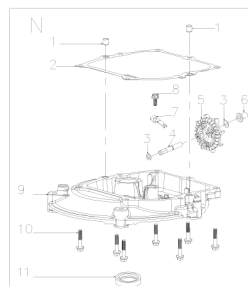

Motor VeGA Y145V 2021
model VeGA 46 HWXV 6in1

No.	ID zboží	Název
A	Part A	
A2-01	B3034B00000	Screw
A2-02	Y7A10000013	Engine Cover

No.	ID zboží	Název
B	Part B	
B1-01	B2012W00000	Nut
B1-02	Y7A20000000	Recoil start

No.	ID zboží	Název
C	Part C	
C3-01	Y7A30000010	Blower Housing

No.	ID zboží	Název
D	Part D	
D1-01	B2015W00000	Nut
D1-02	Y2A50000000	Start-up Hub
D1-03	Y1A60000000	Fan
D1-04	Y2A70000000	Bolt I
D1-05	B1064W06025	Bolt
D1-06	Y7B30000000	Spark plug
D1-07	Y7B20000000	Ignition
D1-08	Y7B10000000	Flywheel
D1-09	Y7A3D000000	Back plate
D1-10	B1061W06018	Bolt

No.	ID zboží	Název
G	Part G	
G-01	B1053W05012	Bolt
G-02	Y7150000000	Cylinder Head Cover
G-03	Y7130000000	Gasket of Cylinder Cover
G-04	B1044W08045	Bolt
G-05	Y7570000000	Rocker of Valve
G-06	Y75F0000000	pin
G-07	Y2550000000	Spring Coil of outlet Valve
G-08	Y3540000000	Spring of Valve
G-09	BC011H00000	Oil Seal
G-10	Y7110000000	Cylinder Head Assy
G-11	Y7520000000	Inlet valve
G-12	Y7120000000	Gasket of Cylinder Head
G-13	Y75C0000000	Guide Board of Handspike
G-14	Y75B0000000	Tappet
G-15	Y7510000000	Camshaft Assy

No.	ID zboží	Název
M	Part M	
M1-01	Y741L000000	Crankshaft
M1-02	Y34A0000000	Gasket of Gear

No.	ID zboží	Název
N	Part N	
N-01	Y7360000000	Locating Pin of Crankcase
N-02	Y7350000000	Gasket of Crankcase
N-03	B5027B00000	Washer
N-04	Y7620000000	Circlip of Gear shaft
N-05	Y7610000000	Gear Shaft Assy
N-06	Y7640000000	Sliding Sleeve
N-07	Y2650000000	Gear Shaft Hold-down
N-08	B1058W06012	Bolt
N-09	Y7310000000	Crankcase Cover
N-10	B1X65W06030	Bolt
N-11	BC008H00000	Oil Seal