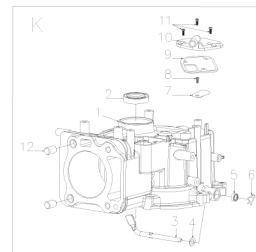

Motor VeGA Y145V 2021
model VeGA 46 HWXV 6in1

No.	ID zboží	Název
A	Part A	
A2-01	B3034B00000	Screw
A2-02	Y7A10000013	Engine Cover

No.	ID zboží	Název
B	Part B	
B1-01	B2012W00000	Nut
B1-02	Y7A20000000	Recoil start

No.	ID zboží	Název
C	Part C	
C3-01	Y7A30000010	Blower Housing

No.	ID zboží	Název
D	Part D	
D1-01	B2015W00000	Nut
D1-02	Y2A50000000	Start-up Hub
D1-03	Y1A60000000	Fan
D1-04	Y2A70000000	Bolt I
D1-05	B1064W06025	Bolt
D1-06	Y7B30000000	Spark plug
D1-07	Y7B20000000	Ignition
D1-08	Y7B10000000	Flywheel
D1-09	Y7A3D000000	Back plate
D1-10	B1061W06018	Bolt

No.	ID zboží	Název
K	Part K	
K-01	Y7210000000	Crankcase
K-02	BC013H00000	Oil Seal
K-03	Y7660000000	Speed Regulator Spindle
K-04	B5026W00000	Flat Washer
K-05	BC006B00000	Oil Seal
K-06	Y2670000000	Springness Split Pin
K-07	Y7230000000	Valve Element
K-08	B3081W00000	Screw
K-09	Y7240000000	Gasket Respirator Cover
K-10	Y7250000000	Respirator Cover Plate
K-11	B3080W00000	Screw
K-12	Y2260000000	Locating Pin

No.	ID zboží	Název
M	Part M	
M1-01	Y741L000000	Crankshaft
M1-02	Y34A0000000	Gasket of Gear

No.	ID zboží	Název
N	Part N	
N-01	Y7360000000	Locating Pin of Crankcase
N-02	Y7350000000	Gasket of Crankcase
N-03	B5027B00000	Washer
N-04	Y7620000000	Circlip of Gear shaft
N-05	Y7610000000	Gear Shaft Assy
N-06	Y7640000000	Sliding Sleeve
N-07	Y2650000000	Gear Shaft Hold-down
N-08	B1058W06012	Bolt
N-09	Y7310000000	Crankcase Cover
N-10	B1X65W06030	Bolt
N-11	BC008H00000	Oil Seal