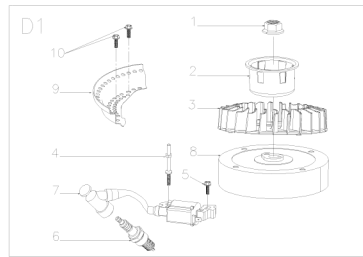

Motor VeGA Y145V 2021
model VeGA 46 HWXV 6in1