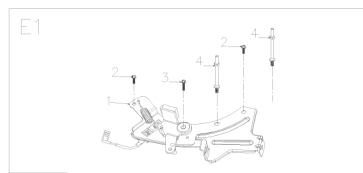

Motor VeGA Y145V 2021
model VeGA 46 HWXV 6in1