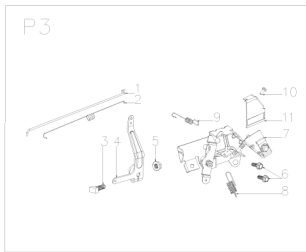

Motor VeGA Y145V 2021
model VeGA 46 HWXV 6in1

No.	ID zboží	Název
A	Part A	
A2-01	B3034B00000	Screw
A2-02	Y7A10000013	Engine Cover

No.	ID zboží	Název
B	Part B	
B1-01	B2012W00000	Nut
B1-02	Y7A20000000	Recoil start

No.	ID zboží	Název
C	Part C	
C3-01	Y7A30000010	Blower Housing

No.	ID zboží	Název
D	Part D	
D1-01	B2015W00000	Nut
D1-02	Y2A50000000	Start-up Hub
D1-03	Y1A60000000	Fan
D1-04	Y2A70000000	Bolt I
D1-05	B1064W06025	Bolt
D1-06	Y7B30000000	Spark plug
D1-07	Y7B20000000	Ignition
D1-08	Y7B10000000	Flywheel
D1-09	Y7A3D000000	Back plate
D1-10	B1061W06018	Bolt

No.	ID zboží	Název
M	Part M	
M1-01	Y741L000000	Crankshaft
M1-02	Y34A0000000	Gasket of Gear

No.	ID zboží	Název
N	Part N	
N-01	Y7360000000	Locating Pin of Crankcase
N-02	Y7350000000	Gasket of Crankcase
N-03	B5027B00000	Washer
N-04	Y7620000000	Circlip of Gear shaft
N-05	Y7610000000	Gear Shaft Assy
N-06	Y7640000000	Sliding Sleeve
N-07	Y2650000000	Gear Shaft Hold-down
N-08	B1058W06012	Bolt
N-09	Y7310000000	Crankcase Cover
N-10	B1X65W06030	Bolt
N-11	BC008H00000	Oil Seal

No.	ID zboží	Název
Q	Part Q	
Q-01	Y28H0000000	Fuel Tank Cap
Q-02	Y28F0000000	Seal Gasket of Fuel Cap
Q-03	Y28T0000000	Connecting Rope
Q-04	Y78D0000000	Fuel Tank
Q-05	B1065W06030	Bolt
Q-06	B6005W00000	Spring washer
Q-07	B5027B00000	Washer
Q-08	B1063W06022	Bolt
Q-09	Y78S0000000	Gasket
Q-10	B2008W00000	Nut
Q-11	Y28J0000000	Oil Pipe
Q-12	Y28L0000000	Oil Pipe Circlip II
Q-13	Y28U0000000	Oil Pipe Fixing Clip
Q-14	Y28E0000000	
Q-15	Y28K0000000	Ring