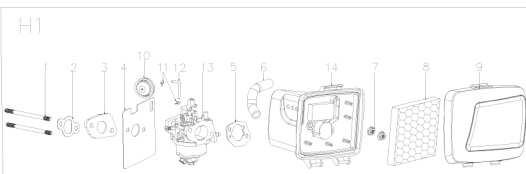

Motor VeGA Y145V 2021
model VeGA 46 HWXV 6in1

No.	ID zboží	Název
A	Part A	
A2-01	B3034B00000	Screw
A2-02	Y7A10000013	Engine Cover

No.	ID zboží	Název
B	Part B	
B1-01	B2012W00000	Nut
B1-02	Y7A20000000	Recoil start

No.	ID zboží	Název
C	Part C	
C3-01	Y7A30000010	Blower Housing

No.	ID zboží	Název
D	Part D	
D1-01	B2015W00000	Nut
D1-02	Y2A50000000	Start-up Hub
D1-03	Y1A60000000	Fan
D1-04	Y2A70000000	Bolt I
D1-05	B1064W06025	Bolt
D1-06	Y7B30000000	Spark plug
D1-07	Y7B20000000	Ignition
D1-08	Y7B10000000	Flywheel
D1-09	Y7A3D000000	Back plate
D1-10	B1061W06018	Bolt

No.	ID zboží	Název
K	Part K	
K-01	Y7210000000	Crankcase
K-02	BC013H00000	Oil Seal
K-03	Y7660000000	Speed Regulator Spindle
K-04	B5026W00000	Flat Washer
K-05	BC006B00000	Oil Seal
K-06	Y2670000000	Springness Split Pin
K-07	Y7230000000	Valve Element
K-08	B3081W00000	Screw
K-09	Y7240000000	Gasket Respirator Cover
K-10	Y7250000000	Respirator Cover Plate
K-11	B3080W00000	Screw
K-12	Y2260000000	Locating Pin

No.	ID zboží	Název
M	Part M	
M1-01	Y741L000000	Crankshaft
M1-02	Y34A0000000	Gasket of Gear

No.	ID zboží	Název
N	Part N	
N-01	Y7360000000	Locating Pin of Crankcase
N-02	Y7350000000	Gasket of Crankcase
N-03	B5027B00000	Washer
N-04	Y7620000000	Circlip of Gear shaft
N-05	Y7610000000	Gear Shaft Assy
N-06	Y7640000000	Sliding Sleeve
N-07	Y2650000000	Gear Shaft Hold-down
N-08	B1058W06012	Bolt
N-09	Y7310000000	Crankcase Cover
N-10	B1X65W06030	Bolt
N-11	BC008H00000	Oil Seal