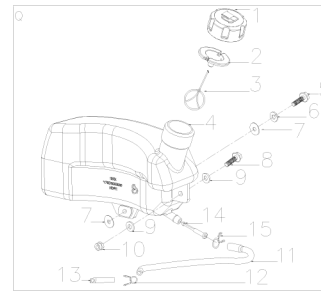

Motor VeGA Y145V 2021
model VeGA 46 HWXV 6in1

No.	ID zboží	Název
A	Part A	
A2-01	B3034B00000	Screw
A2-02	Y7A10000013	Engine Cover

No.	ID zboží	Název
B	Part B	
B1-01	B2012W00000	Nut
B1-02	Y7A20000000	Recoil start

No.	ID zboží	Název
C	Part C	
C3-01	Y7A30000010	Blower Housing

No.	ID zboží	Název
D	Part D	
D1-01	B2015W00000	Nut
D1-02	Y2A50000000	Start-up Hub
D1-03	Y1A60000000	Fan
D1-04	Y2A70000000	Bolt I
D1-05	B1064W06025	Bolt
D1-06	Y7B30000000	Spark plug
D1-07	Y7B20000000	Ignition
D1-08	Y7B10000000	Flywheel
D1-09	Y7A3D000000	Back plate
D1-10	B1061W06018	Bolt

No.	ID zboží	Název
K	Part K	
K-01	Y7210000000	Crankcase
K-02	BC013H00000	Oil Seal
K-03	Y7660000000	Speed Regulator Spindle
K-04	B5026W00000	Flat Washer
K-05	BC006B00000	Oil Seal
K-06	Y2670000000	Springness Split Pin
K-07	Y7230000000	Valve Element
K-08	B3081W00000	Screw
K-09	Y7240000000	Gasket Respirator Cover
K-10	Y7250000000	Respirator Cover Plate
K-11	B3080W00000	Screw
K-12	Y2260000000	Locating Pin

No.	ID zboží	Název
M	Part M	
M1-01	Y741L000000	Crankshaft
M1-02	Y34A0000000	Gasket of Gear

No.	ID zboží	Název
N	Part N	
N-01	Y7360000000	Locating Pin of Crankcase
N-02	Y7350000000	Gasket of Crankcase
N-03	B5027B00000	Washer
N-04	Y7620000000	Circlip of Gear shaft
N-05	Y7610000000	Gear Shaft Assy
N-06	Y7640000000	Sliding Sleeve
N-07	Y2650000000	Gear Shaft Hold-down
N-08	B1058W06012	Bolt
N-09	Y7310000000	Crankcase Cover
N-10	B1X65W06030	Bolt
N-11	BC008H00000	Oil Seal