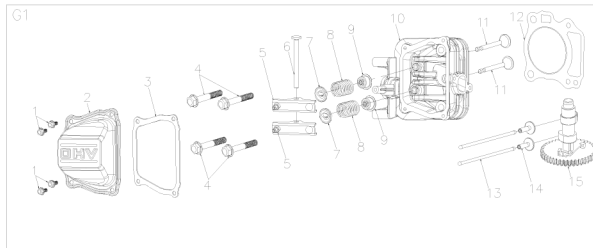

Motor VeGA Y170V 2021
model VeGA 525 4SXH 6in1

No.	ID zboží	Název
A	Part A	
A2-01	B3034B00000	Screw
A2-02	Y7A10000013	Engine Cover

No.	ID zboží	Název
B	Part B	
B1-01	B2012W00000	Nut
B1-02	Y7A20000000	Recoil start

No.	ID zboží	Název
C	Part C	
C3-01	Y7A30000010	Blower Housing

No.	ID zboží	Název
D	Part D	
D1-01	B2015W00000	Nut
D1-02	Y2A50000000	Start-up Hub
D1-03	Y1A60000000	Fan
D1-04	Y2A70000000	Bolt I
D1-05	B1064W06025	Bolt
D1-06	Y7B30000000	Spark plug
D1-07	Y7B20000000	Ignition
D1-08	Y7B10000000	Flywheel
D1-09	Y7A3D000000	Back plate
D1-10	B1061W06018	Bolt

No.	ID zboží	Název
M	Part M	
M1-01	Y841L000000	Crankshaft
M1-02	Y34A0000000	Gasket of Gear

No.	ID zboží	Název
N	Part N	
N-01	Y7360000000	Locating Pin of Crankcase
N-02	Y7350000000	Gasket of Crankcase
N-03	B5027B00000	Washer
N-04	Y7620000000	Circlip of Gear shaft
N-05	Y7610000000	Gear Shaft Assy
N-06	Y7640000000	Sliding Sleeve
N-07	Y2650000000	Gear Shaft Holddown Plate
N-08	B1058W06012	Bolt
N-09	Y7310000000	Crankcase Cover
N-10	B1X65W06030	Bolt
N-11	BC008H00000	Oil Seal

No.	ID zboží	Název
Q	Part Q	
Q-01	Y28H0000000	Fuel Tank Cap
Q-02	Y28F0000000	Seal Gasket Tank Cap
Q-03	Y28T0000000	Connecting Rope
Q-04	Y78D0000000	Fuel Tank
Q-05	B1065W06030	Bolt
Q-06	B6005W00000	Spring washer
Q-07	B5027B00000	Washer
Q-08	B1063W06022	Bolt
Q-09	Y78S0000000	Gasket
Q-10	B2008W00000	Nut
Q-11	Y28J0000000	Oil Pipe
Q-12	Y28L0000000	Oil Pipe Circlip II
Q-13	Y28U0000000	Oil Pipe Fixing Clip
Q-14	Y28E0000000	
Q-15	Y28K0000000	Ring