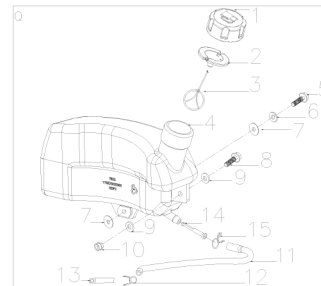

Motor VeGA Y170V 2021
model VeGA 525 4SXH 6in1

No.	ID zboží	Název
A	Part A	
A2-01	B3034B00000	Screw
A2-02	Y7A10000013	Engine Cover

No.	ID zboží	Název
B	Part B	
B1-01	B2012W00000	Nut
B1-02	Y7A20000000	Recoil start

No.	ID zboží	Název
C	Part C	
C3-01	Y7A30000010	Blower Housing

No.	ID zboží	Název
D	Part D	
D1-01	B2015W00000	Nut
D1-02	Y2A50000000	Start-up Hub
D1-03	Y1A60000000	Fan
D1-04	Y2A70000000	Bolt I
D1-05	B1064W06025	Bolt
D1-06	Y7B30000000	Spark plug
D1-07	Y7B20000000	Ignition
D1-08	Y7B10000000	Flywheel
D1-09	Y7A3D000000	Back plate
D1-10	B1061W06018	Bolt

No.	ID zboží	Název
K	Part K	
K-01	Y8210000000	Crankcase
K-02	BC013H00000	Oil Seal
K-03	Y7660000000	Speed Regulator Spindle
K-04	B5026W00000	Flat Washer
K-05	BC006B00000	Oil Seal
K-06	Y2670000000	Springness Split Pin
K-07	Y7230000000	Valve Element
K-08	B3081W00000	Screw
K-09	Y7240000000	Gasket of Respirator Cover
K-10	Y7250000000	Respirator Cover Plate
K-11	B3080W00000	Screw
K-12	Y2260000000	Locating Pin

No.	ID zboží	Název
M	Part M	
M1-01	Y841L000000	Crankshaft
M1-02	Y34A0000000	Gasket of Gear

No.	ID zboží	Název
N	Part N	
N-01	Y7360000000	Locating Pin of Crankcase
N-02	Y7350000000	Gasket of Crankcase
N-03	B5027B00000	Washer
N-04	Y7620000000	Circlip of Gear shaft
N-05	Y7610000000	Gear Shaft Assy
N-06	Y7640000000	Sliding Sleeve
N-07	Y2650000000	Gear Shaft Holddown Plate
N-08	B1058W06012	Bolt
N-09	Y7310000000	Crankcase Cover
N-10	B1X65W06030	Bolt
N-11	BC008H00000	Oil Seal