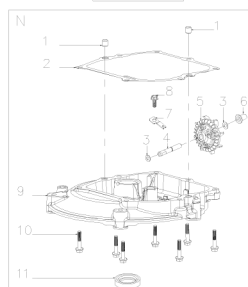

Motor VeGA Y170V 2021
model VeGA 525 4SXH 6in1

No.	ID zboží	Název
A	Part A	
A2-01	B3034B00000	Screw
A2-02	Y7A10000013	Engine Cover

No.	ID zboží	Název
B	Part B	
B1-01	B2012W00000	Nut
B1-02	Y7A20000000	Recoil start

No.	ID zboží	Název
C	Part C	
C3-01	Y7A30000010	Blower Housing

No.	ID zboží	Název
D	Part D	
D1-01	B2015W00000	Nut
D1-02	Y2A50000000	Start-up Hub
D1-03	Y1A60000000	Fan
D1-04	Y2A70000000	Bolt I
D1-05	B1064W06025	Bolt
D1-06	Y7B30000000	Spark plug
D1-07	Y7B20000000	Ignition
D1-08	Y7B10000000	Flywheel
D1-09	Y7A3D000000	Back plate
D1-10	B1061W06018	Bolt

No.	ID zboží	Název
K	Part K	
K-01	Y8210000000	Crankcase
K-02	BC013H00000	Oil Seal
K-03	Y7660000000	Speed Regulator Spindle
K-04	B5026W00000	Flat Washer
K-05	BC006B00000	Oil Seal
K-06	Y2670000000	Springness Split Pin
K-07	Y7230000000	Valve Element
K-08	B3081W00000	Screw
K-09	Y7240000000	Gasket of Respirator Cover
K-10	Y7250000000	Respirator Cover Plate
K-11	B3080W00000	Screw
K-12	Y2260000000	Locating Pin

No.	ID zboží	Název
M	Part M	
M1-01	Y841L000000	Crankshaft
M1-02	Y34A0000000	Gasket of Gear

No.	ID zboží	Název
N	Part N	
N-01	Y7360000000	Locating Pin of Crankcase
N-02	Y7350000000	Gasket of Crankcase
N-03	B5027B00000	Washer
N-04	Y7620000000	Circlip of Gear shaft
N-05	Y7610000000	Gear Shaft Assy
N-06	Y7640000000	Sliding Sleeve
N-07	Y2650000000	Gear Shaft Holddown Plate
N-08	B1058W06012	Bolt
N-09	Y7310000000	Crankcase Cover
N-10	B1X65W06030	Bolt
N-11	BC008H00000	Oil Seal