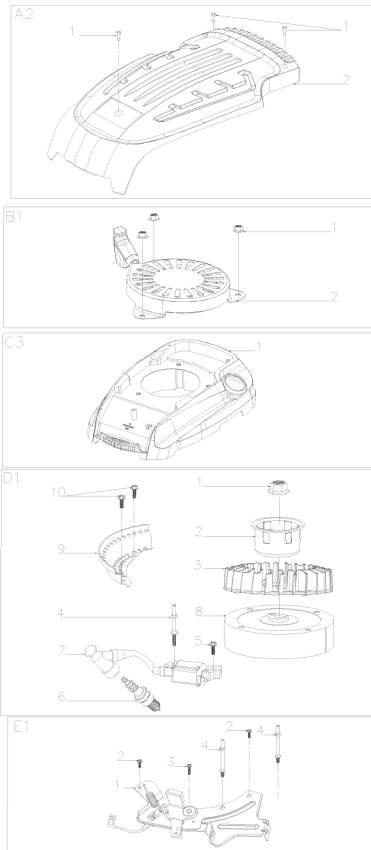

Motor VeGA Y170V 2021
model VeGA 525 4SXH 6in1

No.	ID zboží	Název
A	Part A	
A2-01	B3034B00000	Screw
A2-02	Y7A10000013	Engine Cover

No.	ID zboží	Název
B	Part B	
B1-01	B2012W00000	Nut
B1-02	Y7A20000000	Recoil start

No.	ID zboží	Název
C	Part C	
C3-01	Y7A30000010	Blower Housing

No.	ID zboží	Název
D	Part D	
D1-01	B2015W00000	Nut
D1-02	Y2A50000000	Start-up Hub
D1-03	Y1A60000000	Fan
D1-04	Y2A70000000	Bolt I
D1-05	B1064W06025	Bolt
D1-06	Y7B30000000	Spark plug
D1-07	Y7B20000000	Ignition
D1-08	Y7B10000000	Flywheel
D1-09	Y7A3D000000	Back plate
D1-10	B1061W06018	Bolt

No.	ID zboží	Název
G	Part G	
G-01	B1053W05012	Bolt
G-02	Y7150000000	Cylinder Head Cover
G-03	Y7130000000	Gasket of Cylinder Cover
G-04	B1044W08045	Bolt
G-05	Y7570000000	Rocker of Valve
G-06	Y75F0000000	pin
G-07	Y2550000000	Spring Coil of outlet Valve
G-08	Y3540000000	Spring of Valve
G-09	BC011H00000	Oil Seal
G-10	Y8110000000	Cylinder Head Assy
G-11	Y8520000000	Valve
G-12	Y8120000000	Seal Gasket
G-13	Y75C0000000	Guide Board of Handspike
G-14	Y75B0000000	Tappet
G-15	Y7510000000	Camshaft Assy

No.	ID zboží	Název
K	Part K	
K-01	Y8210000000	Crankcase
K-02	BC013H00000	Oil Seal
K-03	Y7660000000	Speed Regulator Spindle
K-04	B5026W00000	Flat Washer
K-05	BC006B00000	Oil Seal
K-06	Y2670000000	Springness Split Pin
K-07	Y7230000000	Valve Element
K-08	B3081W00000	Screw
K-09	Y7240000000	Gasket of Respirator Cover
K-10	Y7250000000	Respirator Cover Plate
K-11	B3080W00000	Screw
K-12	Y2260000000	Locating Pin