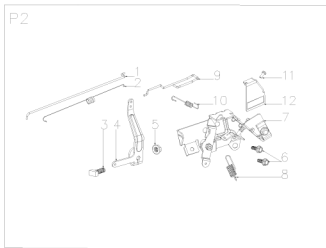

Motor VeGA Y170V 2021
model VeGA 525 4SXH 6in1

No.	ID zboží	Název
A	Part A	
A2-01	B3034B00000	Screw
A2-02	Y7A10000013	Engine Cover

No.	ID zboží	Název
B	Part B	
B1-01	B2012W00000	Nut
B1-02	Y7A20000000	Recoil start

No.	ID zboží	Název
K	Part K	
K-01	Y8210000000	Crankcase
K-02	BC013H00000	Oil Seal
K-03	Y7660000000	Speed Regulator Spindle
K-04	B5026W00000	Flat Washer
K-05	BC006B00000	Oil Seal
K-06	Y2670000000	Springness Split Pin
K-07	Y7230000000	Valve Element
K-08	B3081W00000	Screw
K-09	Y7240000000	Gasket of Respirator Cover
K-10	Y7250000000	Respirator Cover Plate
K-11	B3080W00000	Screw
K-12	Y2260000000	Locating Pin

No.	ID zboží	Název
M	Part M	
M1-01	Y841L000000	Crankshaft
M1-02	Y34A0000000	Gasket of Gear

No.	ID zboží	Název
N	Part N	
N-01	Y7360000000	Locating Pin of Crankcase
N-02	Y7350000000	Gasket of Crankcase
N-03	B5027B00000	Washer
N-04	Y7620000000	Circlip of Gear shaft
N-05	Y7610000000	Gear Shaft Assy
N-06	Y7640000000	Sliding Sleeve
N-07	Y2650000000	Gear Shaft Holddown Plate
N-08	B1058W06012	Bolt
N-09	Y7310000000	Crankcase Cover
N-10	B1X65W06030	Bolt
N-11	BC008H00000	Oil Seal

No.	ID zboží	Název
Q	Part Q	
Q-01	Y28H0000000	Fuel Tank Cap
Q-02	Y28F0000000	Seal Gasket Tank Cap
Q-03	Y28T0000000	Connecting Rope
Q-04	Y78D0000000	Fuel Tank
Q-05	B1065W06030	Bolt
Q-06	B6005W00000	Spring washer
Q-07	B5027B00000	Washer
Q-08	B1063W06022	Bolt
Q-09	Y78S0000000	Gasket
Q-10	B2008W00000	Nut
Q-11	Y28J0000000	Oil Pipe
Q-12	Y28L0000000	Oil Pipe Circlip II
Q-13	Y28U0000000	Oil Pipe Fixing Clip
Q-14	Y28E0000000	
Q-15	Y28K0000000	Ring