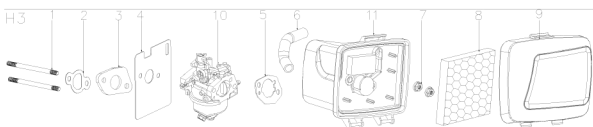

Motor VeGA Y170V 2021
model VeGA 525 4SXH 6in1

No.	ID zboží	Název
A	Part A	
A2-01	B3034B00000	Screw
A2-02	Y7A10000013	Engine Cover

No.	ID zboží	Název
B	Part B	
B1-01	B2012W00000	Nut
B1-02	Y7A20000000	Recoil start

No.	ID zboží	Název
C	Part C	
C3-01	Y7A30000010	Blower Housing

No.	ID zboží	Název
D	Part D	
D1-01	B2015W00000	Nut
D1-02	Y2A50000000	Start-up Hub
D1-03	Y1A60000000	Fan
D1-04	Y2A70000000	Bolt I
D1-05	B1064W06025	Bolt
D1-06	Y7B30000000	Spark plug
D1-07	Y7B20000000	Ignition
D1-08	Y7B10000000	Flywheel
D1-09	Y7A3D000000	Back plate
D1-10	B1061W06018	Bolt

No.	ID zboží	Název
M	Part M	
M1-01	Y841L000000	Crankshaft
M1-02	Y34A0000000	Gasket of Gear

No.	ID zboží	Název
N	Part N	
N-01	Y7360000000	Locating Pin of Crankcase
N-02	Y7350000000	Gasket of Crankcase
N-03	B5027B00000	Washer
N-04	Y7620000000	Circlip of Gear shaft
N-05	Y7610000000	Gear Shaft Assy
N-06	Y7640000000	Sliding Sleeve
N-07	Y2650000000	Gear Shaft Holddown Plate
N-08	B1058W06012	Bolt
N-09	Y7310000000	Crankcase Cover
N-10	B1X65W06030	Bolt
N-11	BC008H00000	Oil Seal

No.	ID zboží	Název
Q	Part Q	
Q-01	Y28H0000000	Fuel Tank Cap
Q-02	Y28F0000000	Seal Gasket Tank Cap
Q-03	Y28T0000000	Connecting Rope
Q-04	Y78D0000000	Fuel Tank
Q-05	B1065W06030	Bolt
Q-06	B6005W00000	Spring washer
Q-07	B5027B00000	Washer
Q-08	B1063W06022	Bolt
Q-09	Y78S0000000	Gasket
Q-10	B2008W00000	Nut
Q-11	Y28J0000000	Oil Pipe
Q-12	Y28L0000000	Oil Pipe Circlip II
Q-13	Y28U0000000	Oil Pipe Fixing Clip
Q-14	Y28E0000000	
Q-15	Y28K0000000	Ring