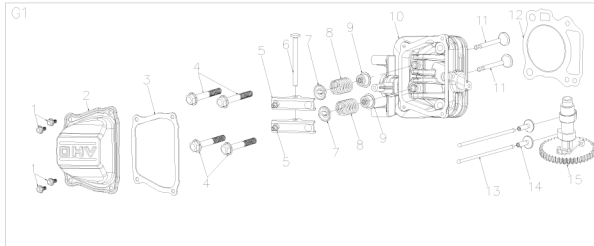

Motor Vega Y170VE 2021
model Vega 525 SXHE 7in1

No.	ID zboží	Název
A	Part A	
A2-01	B3034B00000	Screw
A2-02	Y7A10000013	Engine Cover

No.	ID zboží	Název
B	Part B	
B1-01	B2012W00000	Nut
B1-02	Y7A20000000	Recoil start

No.	ID zboží	Název
C	Part C	
C4-01	Y7A3E000010	Blower Housing

No.	ID zboží	Název
D	Part D	
D2-01	B2015W00000	Nut
D2-02	Y2A50000000	Start-up Hub
D2-03	Y1A60000000	Fan
D2-04	Y2A70000000	Bolt I
D2-05	B1064W06025	Bolt
D2-06	Y7B30000000	Spark plug
D2-07	Y7B20000000	Ignition
D2-08	Y7B1E000000	Flywheel
D2-09	Y7A3DE00000	Back plate
D2-10	Y7360000000	Locating Pin of Crankcase
D2-11	Y7B40000000	Starting Motor
D2-12	B1065W06030	Bolt

No.	ID zboží	Název
M	Part M	
M1-01	Y841L000000	Crankshaft
M1-02	Y34A0000000	Gasket of Gear

No.	ID zboží	Název
N	Part N	
N-01	Y7360000000	Locating Pin of Crankcase
N-02	Y7350000000	Gasket of Crankcase
N-03	B5027B00000	Washer
N-04	Y7620000000	Circlip of Gear shaft
N-05	Y7610000000	Gear Shaft Assy
N-06	Y7640000000	Sliding Sleeve
N-07	Y2650000000	Gear Shaft Holddown Plate
N-08	B1058W06012	Bolt
N-09	Y7310000000	Crankcase Cover
N-10	B1X65W06030	Bolt
N-11	BC008H00000	Oil Seal

No.	ID zboží	Název
Q	Part Q	
Q-01	Y28H0000000	Fuel Tank Cap
Q-02	Y28F0000000	Seal Gasket Tank Cap
Q-03	Y28T0000000	Connecting Rope
Q-04	Y78D0000000	Fuel Tank
Q-05	B1065W06030	Bolt
Q-06	B6005W00000	Spring washer
Q-07	B5027B00000	Washer
Q-08	B1063W06022	Bolt
Q-09	Y78S0000000	Gasket
Q-10	B2008W00000	Nut
Q-11	Y28J0000000	Oil Pipe
Q-12	Y28L0000000	Oil Pipe Circlip II
Q-13	Y28U0000000	Oil Pipe Fixing Clip
Q-14	Y28E0000000	
Q-15	Y28K0000000	Ring