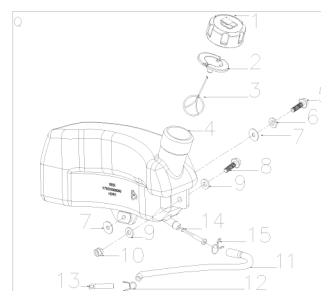

Motor Vega Y170VE 2021
model Vega 525 SXHE 7in1

No.	ID zboží	Název
A	Part A	
A2-01	B3034B00000	Screw
A2-02	Y7A10000013	Engine Cover

No.	ID zboží	Název
B	Part B	
B1-01	B2012W00000	Nut
B1-02	Y7A20000000	Recoil start

No.	ID zboží	Název
C	Part C	
C4-01	Y7A3E000010	Blower Housing

No.	ID zboží	Název
D	Part D	
D2-01	B2015W00000	Nut
D2-02	Y2A50000000	Start-up Hub
D2-03	Y1A60000000	Fan
D2-04	Y2A70000000	Bolt I
D2-05	B1064W06025	Bolt
D2-06	Y7B30000000	Spark plug
D2-07	Y7B20000000	Ignition
D2-08	Y7B1E000000	Flywheel
D2-09	Y7A3DE00000	Back plate
D2-10	Y7360000000	Locating Pin of Crankcase
D2-11	Y7B40000000	Starting Motor
D2-12	B1065W06030	Bolt

No.	ID zboží	Název
K	Part K	
K-01	Y8210000000	Crankcase
K-02	BC013H00000	Oil Seal
K-03	Y7660000000	Speed Regulator Spindle
K-04	B5026W00000	Flat Washer
K-05	BC006B00000	Oil Seal
K-06	Y2670000000	Springness Split Pin
K-07	Y7230000000	Valve Element
K-08	B3081W00000	Screw
K-09	Y7240000000	Gasket Respirator Cover
K-10	Y7250000000	Respirator Cover Plate
K-11	B3080W00000	Screw
K-12	Y2260000000	Locating Pin

No.	ID zboží	Název
M	Part M	
M1-01	Y841L000000	Crankshaft
M1-02	Y34A0000000	Gasket of Gear

No.	ID zboží	Název
N	Part N	
N-01	Y7360000000	Locating Pin of Crankcase
N-02	Y7350000000	Gasket of Crankcase
N-03	B5027B00000	Washer
N-04	Y7620000000	Circlip of Gear shaft
N-05	Y7610000000	Gear Shaft Assy
N-06	Y7640000000	Sliding Sleeve
N-07	Y2650000000	Gear Shaft Holddown Plate
N-08	B1058W06012	Bolt
N-09	Y7310000000	Crankcase Cover
N-10	B1X65W06030	Bolt
N-11	BC008H00000	Oil Seal