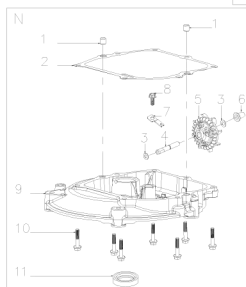

Motor Vega Y170VE 2021
model Vega 525 SXHE 7in1

No.	ID zboží	Název
A	Part A	
A2-01	B3034B00000	Screw
A2-02	Y7A10000013	Engine Cover

No.	ID zboží	Název
B	Part B	
B1-01	B2012W00000	Nut
B1-02	Y7A20000000	Recoil start

No.	ID zboží	Název
C	Part C	
C4-01	Y7A3E000010	Blower Housing

No.	ID zboží	Název
D	Part D	
D2-01	B2015W00000	Nut
D2-02	Y2A50000000	Start-up Hub
D2-03	Y1A60000000	Fan
D2-04	Y2A70000000	Bolt I
D2-05	B1064W06025	Bolt
D2-06	Y7B30000000	Spark plug
D2-07	Y7B20000000	Ignition
D2-08	Y7B1E000000	Flywheel
D2-09	Y7A3DE00000	Back plate
D2-10	Y7360000000	Locating Pin of Crankcase
D2-11	Y7B40000000	Starting Motor
D2-12	B1065W06030	Bolt

No.	ID zboží	Název
K	Part K	
K-01	Y8210000000	Crankcase
K-02	BC013H00000	Oil Seal
K-03	Y7660000000	Speed Regulator Spindle
K-04	B5026W00000	Flat Washer
K-05	BC006B00000	Oil Seal
K-06	Y2670000000	Springness Split Pin
K-07	Y7230000000	Valve Element
K-08	B3081W00000	Screw
K-09	Y7240000000	Gasket Respirator Cover
K-10	Y7250000000	Respirator Cover Plate
K-11	B3080W00000	Screw
K-12	Y2260000000	Locating Pin

No.	ID zboží	Název
M	Part M	
M1-01	Y841L000000	Crankshaft
M1-02	Y34A0000000	Gasket of Gear

No.	ID zboží	Název
N	Part N	
N-01	Y7360000000	Locating Pin of Crankcase
N-02	Y7350000000	Gasket of Crankcase
N-03	B5027B00000	Washer
N-04	Y7620000000	Circlip of Gear shaft
N-05	Y7610000000	Gear Shaft Assy
N-06	Y7640000000	Sliding Sleeve
N-07	Y2650000000	Gear Shaft Holddown Plate
N-08	B1058W06012	Bolt
N-09	Y7310000000	Crankcase Cover
N-10	B1X65W06030	Bolt
N-11	BC008H00000	Oil Seal