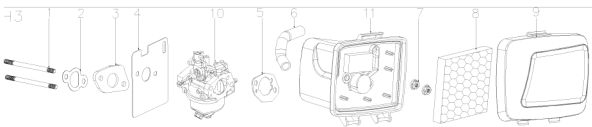

Motor Vega Y170VE 2021
model Vega 525 SXHE 7in1

No.	ID zboží	Název
A	Part A	
A2-01	B3034B00000	Screw
A2-02	Y7A10000013	Engine Cover

No.	ID zboží	Název
B	Part B	
B1-01	B2012W00000	Nut
B1-02	Y7A20000000	Recoil start

No.	ID zboží	Název
C	Part C	
C4-01	Y7A3E000010	Blower Housing

No.	ID zboží	Název
D	Part D	
D2-01	B2015W00000	Nut
D2-02	Y2A50000000	Start-up Hub
D2-03	Y1A60000000	Fan
D2-04	Y2A70000000	Bolt I
D2-05	B1064W06025	Bolt
D2-06	Y7B30000000	Spark plug
D2-07	Y7B20000000	Ignition
D2-08	Y7B1E000000	Flywheel
D2-09	Y7A3DE00000	Back plate
D2-10	Y7360000000	Locating Pin of Crankcase
D2-11	Y7B40000000	Starting Motor
D2-12	B1065W06030	Bolt

No.	ID zboží	Název
E	Part E	
E3-01	Y7710000000	Brake Assy
E3-02	B1053W05012	Bolt
E3-03	B1114W05018	Bolt
E3-04	Y7A80000000	Bolt II
E3-05	B2031W00000	Nut
E3-06	Y3WDKG00000	Switch
E3-07	B3072W00000	Screw
E3-08	Y7B90000000	Wire

No.	ID zboží	Název
M	Part M	
M1-01	Y841L000000	Crankshaft
M1-02	Y34A0000000	Gasket of Gear

No.	ID zboží	Název
N	Part N	
N-01	Y7360000000	Locating Pin of Crankcase
N-02	Y7350000000	Gasket of Crankcase
N-03	B5027B00000	Washer
N-04	Y7620000000	Circlip of Gear shaft
N-05	Y7610000000	Gear Shaft Assy
N-06	Y7640000000	Sliding Sleeve
N-07	Y2650000000	Gear Shaft Holddown Plate
N-08	B1058W06012	Bolt
N-09	Y7310000000	Crankcase Cover
N-10	B1X65W06030	Bolt
N-11	BC008H00000	Oil Seal