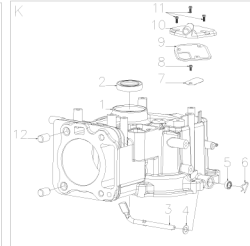

Motor Vega Y170VE 2021
model Vega 525 SXHE 7in1

No.	ID zboží	Název
A	Part A	
A2-01	B3034B00000	Screw
A2-02	Y7A10000013	Engine Cover

No.	ID zboží	Název
B	Part B	
B1-01	B2012W00000	Nut
B1-02	Y7A20000000	Recoil start

No.	ID zboží	Název
C	Part C	
C4-01	Y7A3E000010	Blower Housing

No.	ID zboží	Název
D	Part D	
D2-01	B2015W00000	Nut
D2-02	Y2A50000000	Start-up Hub
D2-03	Y1A60000000	Fan
D2-04	Y2A70000000	Bolt I
D2-05	B1064W06025	Bolt
D2-06	Y7B30000000	Spark plug
D2-07	Y7B20000000	Ignition
D2-08	Y7B1E000000	Flywheel
D2-09	Y7A3DE00000	Back plate
D2-10	Y7360000000	Locating Pin of Crankcase
D2-11	Y7B40000000	Starting Motor
D2-12	B1065W06030	Bolt

No.	ID zboží	Název
K	Part K	
K-01	Y8210000000	Crankcase
K-02	BC013H00000	Oil Seal
K-03	Y7660000000	Speed Regulator Spindle
K-04	B5026W00000	Flat Washer
K-05	BC006B00000	Oil Seal
K-06	Y2670000000	Springness Split Pin
K-07	Y7230000000	Valve Element
K-08	B3081W00000	Screw
K-09	Y7240000000	Gasket Respirator Cover
K-10	Y7250000000	Respirator Cover Plate
K-11	B3080W00000	Screw
K-12	Y2260000000	Locating Pin

No.	ID zboží	Název
M	Part M	
M1-01	Y841L000000	Crankshaft
M1-02	Y34A0000000	Gasket of Gear

No.	ID zboží	Název
N	Part N	
N-01	Y7360000000	Locating Pin of Crankcase
N-02	Y7350000000	Gasket of Crankcase
N-03	B5027B00000	Washer
N-04	Y7620000000	Circlip of Gear shaft
N-05	Y7610000000	Gear Shaft Assy
N-06	Y7640000000	Sliding Sleeve
N-07	Y2650000000	Gear Shaft Holddown Plate
N-08	B1058W06012	Bolt
N-09	Y7310000000	Crankcase Cover
N-10	B1X65W06030	Bolt
N-11	BC008H00000	Oil Seal