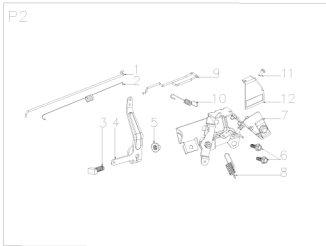

Motor Vega Y170VE 2021
model Vega 525 SXHE 7in1

No.	ID zboží	Název
A	Part A	
A2-01	B3034B00000	Screw
A2-02	Y7A10000013	Engine Cover

No.	ID zboží	Název
B	Part B	
B1-01	B2012W00000	Nut
B1-02	Y7A20000000	Recoil start

No.	ID zboží	Název
C	Part C	
C4-01	Y7A3E000010	Blower Housing

No.	ID zboží	Název
D	Part D	
D2-01	B2015W00000	Nut
D2-02	Y2A50000000	Start-up Hub
D2-03	Y1A60000000	Fan
D2-04	Y2A70000000	Bolt I
D2-05	B1064W06025	Bolt
D2-06	Y7B30000000	Spark plug
D2-07	Y7B20000000	Ignition
D2-08	Y7B1E000000	Flywheel
D2-09	Y7A3DE00000	Back plate
D2-10	Y7360000000	Locating Pin of Crankcase
D2-11	Y7B40000000	Starting Motor
D2-12	B1065W06030	Bolt

No.	ID zboží	Název
M	Part M	
M1-01	Y841L000000	Crankshaft
M1-02	Y34A0000000	Gasket of Gear

No.	ID zboží	Název
N	Part N	
N-01	Y7360000000	Locating Pin of Crankcase
N-02	Y7350000000	Gasket of Crankcase
N-03	B5027B00000	Washer
N-04	Y7620000000	Circlip of Gear shaft
N-05	Y7610000000	Gear Shaft Assy
N-06	Y7640000000	Sliding Sleeve
N-07	Y2650000000	Gear Shaft Holddown Plate
N-08	B1058W06012	Bolt
N-09	Y7310000000	Crankcase Cover
N-10	B1X65W06030	Bolt
N-11	BC008H00000	Oil Seal

No.	ID zboží	Název
Q	Part Q	
Q-01	Y28H0000000	Fuel Tank Cap
Q-02	Y28F0000000	Seal Gasket Tank Cap
Q-03	Y28T0000000	Connecting Rope
Q-04	Y78D0000000	Fuel Tank
Q-05	B1065W06030	Bolt
Q-06	B6005W00000	Spring washer
Q-07	B5027B00000	Washer
Q-08	B1063W06022	Bolt
Q-09	Y78S0000000	Gasket
Q-10	B2008W00000	Nut
Q-11	Y28J0000000	Oil Pipe
Q-12	Y28L0000000	Oil Pipe Circlip II
Q-13	Y28U0000000	Oil Pipe Fixing Clip
Q-14	Y28E0000000	
Q-15	Y28K0000000	Ring