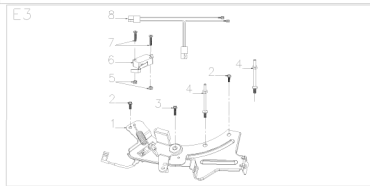

Motor Vega Y170VE 2021
model Vega 525 SXHE 7in1