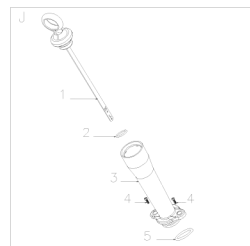

Motor Vega Y170VE 2021
model Vega 525 SXHE 7in1

No.	ID zboží	Název
A	Part A	
A2-01	B3034B00000	Screw
A2-02	Y7A10000013	Engine Cover

No.	ID zboží	Název
B	Part B	
B1-01	B2012W00000	Nut
B1-02	Y7A20000000	Recoil start

No.	ID zboží	Název
C	Part C	
C4-01	Y7A3E000010	Blower Housing

No.	ID zboží	Název
D	Part D	
D2-01	B2015W00000	Nut
D2-02	Y2A50000000	Start-up Hub
D2-03	Y1A60000000	Fan
D2-04	Y2A70000000	Bolt I
D2-05	B1064W06025	Bolt
D2-06	Y7B30000000	Spark plug
D2-07	Y7B20000000	Ignition
D2-08	Y7B1E000000	Flywheel
D2-09	Y7A3DE00000	Back plate
D2-10	Y7360000000	Locating Pin of Crankcase
D2-11	Y7B40000000	Starting Motor
D2-12	B1065W06030	Bolt

No.	ID zboží	Název
M	Part M	
M1-01	Y841L000000	Crankshaft
M1-02	Y34A0000000	Gasket of Gear

No.	ID zboží	Název
N	Part N	
N-01	Y7360000000	Locating Pin of Crankcase
N-02	Y7350000000	Gasket of Crankcase
N-03	B5027B00000	Washer
N-04	Y7620000000	Circlip of Gear shaft
N-05	Y7610000000	Gear Shaft Assy
N-06	Y7640000000	Sliding Sleeve
N-07	Y2650000000	Gear Shaft Holddown Plate
N-08	B1058W06012	Bolt
N-09	Y7310000000	Crankcase Cover
N-10	B1X65W06030	Bolt
N-11	BC008H00000	Oil Seal

No.	ID zboží	Název
Q	Part Q	
Q-01	Y28H0000000	Fuel Tank Cap
Q-02	Y28F0000000	Seal Gasket Tank Cap
Q-03	Y28T0000000	Connecting Rope
Q-04	Y78D0000000	Fuel Tank
Q-05	B1065W06030	Bolt
Q-06	B6005W00000	Spring washer
Q-07	B5027B00000	Washer
Q-08	B1063W06022	Bolt
Q-09	Y78S0000000	Gasket
Q-10	B2008W00000	Nut
Q-11	Y28J0000000	Oil Pipe
Q-12	Y28L0000000	Oil Pipe Circlip II
Q-13	Y28U0000000	Oil Pipe Fixing Clip
Q-14	Y28E0000000	
Q-15	Y28K0000000	Ring