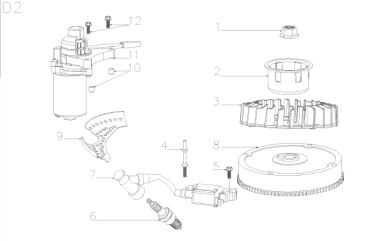

Motor Vega Y170VE 2021
model Vega 525 SXHE 7in1