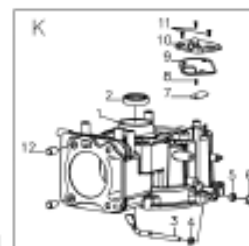

# Motor Y145V

**2022**

No.	ID zboží	Název
<b>A2</b>	<b>Part A2</b>	
A2-01	B3034B00000	Screw
A2-02	Y7A10000013	Engine Cover

No.	ID zboží	Název
<b>B1</b>	<b>Part B1</b>	
B1-01	B2012W00000	Nut
B1-02	Y7A20000000	Recoil start

No.	ID zboží	Název
<b>C3</b>	<b>Part C3</b>	
C3-01	Y7A30000010	Blower Housing

No.	ID zboží	Název
<b>D1</b>	<b>Part D1</b>	
D1-01	B2015W00000	Nut
D1-02	Y2A50000000	Start-up Hub
D1-03	Y7A60000000	Fan
D1-04	Y2A70000000	Bolt I
D1-05	B1064W06025	Bolt
D1-06	Y7B30000000	Spark plug
D1-07	Y7B20000000	Ignition
D1-08	Y7B10000000	Flywheel
D1-09	Y7A3D000000	Back plate
D1-10	B1061W06018	Bolt

No.	ID zboží	Název
<b>G1-01</b>	<b>Part G1</b>	
G1-01	B1053W05012	Bolt
G-02	Y7150000000	Cylinder Head Cover
G-03	Y7130000000	Gasket Cyl. Head Cover
G-04	B1044W08045	Bolt
G-05	Y7570000000	Rocker of Valve
G-06	Y75F0000000	pin
G-07	Y2550000000	Spring Coil of outlet Valve
G-08	Y3540000000	Spring of Valve
G-09	BC011H00000	Oil Seal
G-10	Y7110000000	Cylinder Head Assy
G-11	Y7520000000	Inlet valve
G-12	Y7120000000	Gasket of Cylinder Head
G-13	Y75C0000000	Guide Board of Handspike
G-14	Y75B0000000	Tappet
G-15	Y7510000000	Camshaft Assy

No.	ID zboží	Název
<b>M1</b>	<b>Part M1</b>	
M1-01	Y741L000000	Crankshaft
M1-02	Y34A0000000	Gasket of Gear

No.	ID zboží	Název
<b>N</b>	<b>Part N</b>	
N-01	Y7360000000	Locating Pin Crankcase
N-02	Y7350000000	Gasket of Crankcase
N-03	B5027B00000	Washer
N-04	Y7620000000	Circlip of Gear shaft
N-05	Y7610000000	Gear Shaft Assy
N-06	Y7640000000	Sliding Sleeve
N-07	Y2650000000	Gear Shaft Hold Plate
N-08	B1058W06012	Bolt
N-09	Y7310000000	Crankcase Cover
N-10	B1X65W06030	Bolt
N-11	BC008H00000	Oil Seal