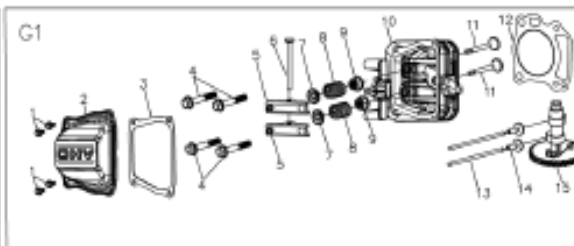

# Motor Y145V

**2022**

No.	ID zboží	Název
<b>A2</b>	<b>Part A2</b>	
A2-01	B3034B00000	Screw
A2-02	Y7A10000013	Engine Cover

No.	ID zboží	Název
<b>B1</b>	<b>Part B1</b>	
B1-01	B2012W00000	Nut
B1-02	Y7A20000000	Recoil start

No.	ID zboží	Název
<b>C3</b>	<b>Part C3</b>	
C3-01	Y7A30000010	Blower Housing

No.	ID zboží	Název
<b>D1</b>	<b>Part D1</b>	
D1-01	B2015W00000	Nut
D1-02	Y2A50000000	Start-up Hub
D1-03	Y7A60000000	Fan
D1-04	Y2A70000000	Bolt I
D1-05	B1064W06025	Bolt
D1-06	Y7B30000000	Spark plug
D1-07	Y7B20000000	Ignition
D1-08	Y7B10000000	Flywheel
D1-09	Y7A3D000000	Back plate
D1-10	B1061W06018	Bolt

No.	ID zboží	Název
<b>G1-01</b>	<b>Part G1</b>	
G1-01	B1053W05012	Bolt
G-02	Y7150000000	Cylinder Head Cover
G-03	Y7130000000	Gasket Cyl. Head Cover
G-04	B1044W08045	Bolt
G-05	Y7570000000	Rocker of Valve
G-06	Y75F0000000	pin
G-07	Y2550000000	Spring Coil of outlet Valve
G-08	Y3540000000	Spring of Valve
G-09	BC011H00000	Oil Seal
G-10	Y7110000000	Cylinder Head Assy
G-11	Y7520000000	Inlet valve
G-12	Y7120000000	Gasket of Cylinder Head
G-13	Y75C0000000	Guide Board of Handspike
G-14	Y75B0000000	Tappet
G-15	Y7510000000	Camshaft Assy

No.	ID zboží	Název
<b>M1</b>	<b>Part M1</b>	
M1-01	Y741L000000	Crankshaft
M1-02	Y34A0000000	Gasket of Gear

No.	ID zboží	Název
<b>N</b>	<b>Part N</b>	
N-01	Y7360000000	Locating Pin Crankcase
N-02	Y7350000000	Gasket of Crankcase
N-03	B5027B00000	Washer
N-04	Y7620000000	Circlip of Gear shaft
N-05	Y7610000000	Gear Shaft Assy
N-06	Y7640000000	Sliding Sleeve
N-07	Y2650000000	Gear Shaft Hold Plate
N-08	B1058W06012	Bolt
N-09	Y7310000000	Crankcase Cover
N-10	B1X65W06030	Bolt
N-11	BC008H00000	Oil Seal