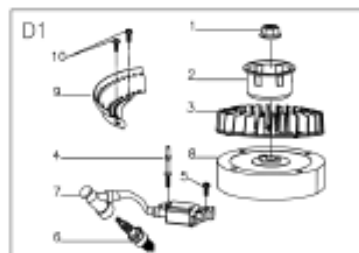

Motor Y145V

2022