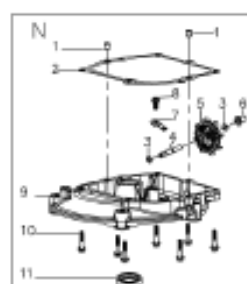

# Motor Y145V

**2022**

No.	ID zboží	Název
<b>A2</b>	<b>Part A2</b>	
A2-01	B3034B00000	Screw
A2-02	Y7A10000013	Engine Cover

No.	ID zboží	Název
<b>B1</b>	<b>Part B1</b>	
B1-01	B2012W00000	Nut
B1-02	Y7A20000000	Recoil start

No.	ID zboží	Název
<b>C3</b>	<b>Part C3</b>	
C3-01	Y7A30000010	Blower Housing

No.	ID zboží	Název
<b>D1</b>	<b>Part D1</b>	
D1-01	B2015W00000	Nut
D1-02	Y2A50000000	Start-up Hub
D1-03	Y7A60000000	Fan
D1-04	Y2A70000000	Bolt I
D1-05	B1064W06025	Bolt
D1-06	Y7B30000000	Spark plug
D1-07	Y7B20000000	Ignition
D1-08	Y7B10000000	Flywheel
D1-09	Y7A3D000000	Back plate
D1-10	B1061W06018	Bolt

No.	ID zboží	Název
<b>G1-01</b>	<b>Part G1</b>	
G1-01	B1053W05012	Bolt
G-02	Y7150000000	Cylinder Head Cover
G-03	Y7130000000	Gasket Cyl. Head Cover
G-04	B1044W08045	Bolt
G-05	Y7570000000	Rocker of Valve
G-06	Y75F0000000	pin
G-07	Y2550000000	Spring Coil of outlet Valve
G-08	Y3540000000	Spring of Valve
G-09	BC011H00000	Oil Seal
G-10	Y7110000000	Cylinder Head Assy
G-11	Y7520000000	Inlet valve
G-12	Y7120000000	Gasket of Cylinder Head
G-13	Y75C0000000	Guide Board of Handspike
G-14	Y75B0000000	Tappet
G-15	Y7510000000	Camshaft Assy

No.	ID zboží	Název
<b>M1</b>	<b>Part M1</b>	
M1-01	Y741L000000	Crankshaft
M1-02	Y34A0000000	Gasket of Gear

No.	ID zboží	Název
<b>N</b>	<b>Part N</b>	
N-01	Y7360000000	Locating Pin Crankcase
N-02	Y7350000000	Gasket of Crankcase
N-03	B5027B00000	Washer
N-04	Y7620000000	Circlip of Gear shaft
N-05	Y7610000000	Gear Shaft Assy
N-06	Y7640000000	Sliding Sleeve
N-07	Y2650000000	Gear Shaft Hold Plate
N-08	B1058W06012	Bolt
N-09	Y7310000000	Crankcase Cover
N-10	B1X65W06030	Bolt
N-11	BC008H00000	Oil Seal