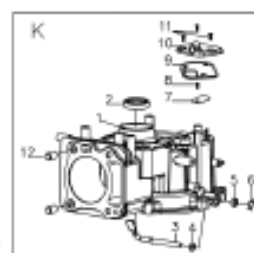

# Motor Y145VE

**2022**

No.	ID zboží	Název
<b>A2</b>	<b>Part A2</b>	
A2-01	B3034B00000	Screw
A2-02	Y7A10000013	Engine Cover

No.	ID zboží	Název
<b>B1</b>	<b>Part B1</b>	
B1-01	B2012W00000	Nut
B1-02	Y7A20000000	Recoil start

No.	ID zboží	Název
<b>C4</b>	<b>Part C4</b>	
C4-01	Y7A3E000010	Blower Housing

No.	ID zboží	Název
<b>D2</b>	<b>Part D2</b>	
D2-01	B2015W00000	Nut
D2-02	Y2A50000000	Start-up Hub
D2-03	Y7A60000000	Fan
D2-04	Y2A70000000	Bolt I
D2-05	B1064W06025	Bolt
D2-06	Y7B30000000	Spark plug
D2-07	Y7B20000000	Ignition
D2-08	Y7B1E000000	Flywheel
D2-09	Y7A3DE00000	Back plate
D2-10	Y7360000000	Locating Pin Crankcase
D2-11	Y7B40000000	Starting Motor
D2-12	B1065W06030	Bolt

No.	ID zboží	Název
<b>K</b>	<b>Part K</b>	
K-01	Y721N000000	Crankcase
K-02	BC013H00000	Oil Seal
K-03	Y7660000000	Speed Rocker Spindle
K-04	B5026W00000	Flat Washer
K-05	BC006B00000	Oil Seal
K-06	Y2670000000	Springness Split Pin
K-07	Y7230000000	Valve Element
K-08	B3081W00000	Screw
K-09	Y7240000000	Gasket Respirator Cover
K-10	Y7250000000	Respirator Cover Plate
K-11	B3080W00000	Screw
K-12	Y2260000000	Locating Pin

No.	ID zboží	Název
<b>M</b>	<b>Part M</b>	
M1-01	Y741L000000	Crankshaft
M1-02	Y34A0000000	Gasket of Gear

No.	ID zboží	Název
<b>N</b>	<b>Part N</b>	
N-01	Y7360000000	Locating Pin Crankcase
N-02	Y7350000000	Gasket of Crankcase
N-03	B5027B00000	Washer
N-04	Y7620000000	Circlip of Gear shaft
N-05	Y7610000000	Gear Shaft Assy
N-06	Y7640000000	Sliding Sleeve
N-07	Y2650000000	Gear Shaft Hold Plate
N-08	B1058W06012	Bolt
N-09	Y7310000000	Crankcase Cover
N-10	B1X65W06030	Bolt
N-11	BC008H00000	Oil Seal