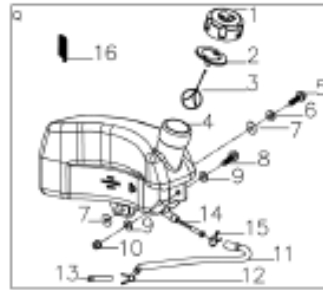

# Motor Y145VE

**2022**

No.	ID zboží	Název
<b>A2</b>	<b>Part A2</b>	
A2-01	B3034B00000	Screw
A2-02	Y7A10000013	Engine Cover

No.	ID zboží	Název
<b>B1</b>	<b>Part B1</b>	
B1-01	B2012W00000	Nut
B1-02	Y7A20000000	Recoil start

No.	ID zboží	Název
<b>C4</b>	<b>Part C4</b>	
C4-01	Y7A3E000010	Blower Housing

No.	ID zboží	Název
<b>D2</b>	<b>Part D2</b>	
D2-01	B2015W00000	Nut
D2-02	Y2A50000000	Start-up Hub
D2-03	Y7A60000000	Fan
D2-04	Y2A70000000	Bolt I
D2-05	B1064W06025	Bolt
D2-06	Y7B30000000	Spark plug
D2-07	Y7B20000000	Ignition
D2-08	Y7B1E000000	Flywheel
D2-09	Y7A3DE00000	Back plate
D2-10	Y7360000000	Locating Pin Crankcase
D2-11	Y7B40000000	Starting Motor
D2-12	B1065W06030	Bolt

No.	ID zboží	Název
<b>K</b>	<b>Part K</b>	
K-01	Y721N000000	Crankcase
K-02	BC013H00000	Oil Seal
K-03	Y7660000000	Speed Rocker Spindle
K-04	B5026W00000	Flat Washer
K-05	BC006B00000	Oil Seal
K-06	Y2670000000	Springness Split Pin
K-07	Y7230000000	Valve Element
K-08	B3081W00000	Screw
K-09	Y7240000000	Gasket Respirator Cover
K-10	Y7250000000	Respirator Cover Plate
K-11	B3080W00000	Screw
K-12	Y2260000000	Locating Pin

No.	ID zboží	Název
<b>M</b>	<b>Part M</b>	
M1-01	Y741L000000	Crankshaft
M1-02	Y34A0000000	Gasket of Gear

No.	ID zboží	Název
<b>N</b>	<b>Part N</b>	
N-01	Y7360000000	Locating Pin Crankcase
N-02	Y7350000000	Gasket of Crankcase
N-03	B5027B00000	Washer
N-04	Y7620000000	Circlip of Gear shaft
N-05	Y7610000000	Gear Shaft Assy
N-06	Y7640000000	Sliding Sleeve
N-07	Y2650000000	Gear Shaft Hold Plate
N-08	B1058W06012	Bolt
N-09	Y7310000000	Crankcase Cover
N-10	B1X65W06030	Bolt
N-11	BC008H00000	Oil Seal