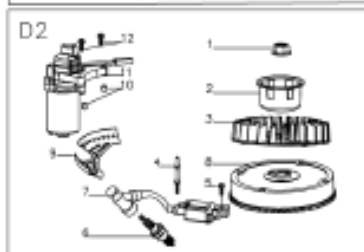

Motor Y145VE

2022