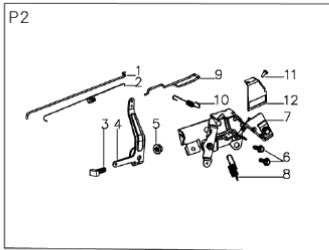

Motor Y170V

2022