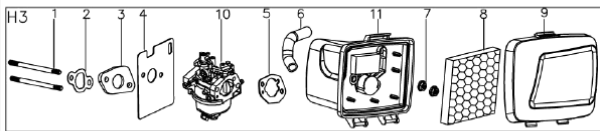

Motor Y170V

2022

No.	ID zboží	Název
A2	Part A2	
A2-01	B3034B00000	Screw
A2-02	Y7A10000013	Engine Cover

No.	ID zboží	Název
B1	Part B1	
B1-01	B2012W00000	Nut
B1-02	Y7A20000000	Recoil start

No.	ID zboží	Název
C3	Part C3	
C3-01	Y7A30000010	Blower Housing

No.	ID zboží	Název
D1	Part D1	
D1-01	B2015W00000	Nut
D1-02	Y2A50000000	Start-up Hub
D1-03	Y7A60000000	Fan
D1-04	Y2A70000000	Bolt I
D1-05	B1064W06025	Bolt
D1-06	Y7B30000000	Spark plug
D1-07	Y7B20000000	Ignition
D1-08	Y7B10000000	Flywheel
D1-09	Y7A3D000000	Back plate
D1-10	B1061W06018	Bolt

No.	ID zboží	Název
K	Part K	
K-01	Y821N000000	Crankcase
K-02	BC013H00000	Oil Seal
K-03	Y7660000000	Speed Rocker Spindle
K-04	B5026W00000	Flat Washer
K-05	BC006B00000	Oil Seal
K-06	Y2670000000	Springness Split Pin
K-07	Y7230000000	Valve Element
K-08	B3081W00000	Screw
K-09	Y7240000000	Gasket Respirator Cover
K-10	Y7250000000	Respirator Cover Plate
K-11	B3080W00000	Screw
K-12	Y2260000000	Locating Pin

No.	ID zboží	Název
M1	Part M1	
M1-01	Y841L000000	Crankshaft
M1-02	Y34A0000000	Gasket of Gear

No.	ID zboží	Název
N	Part N	
N-01	Y7360000000	Locating Pin Crankcase
N-02	Y7350000000	Gasket of Crankcase
N-03	B5027B00000	Washer
N-04	Y7620000000	Circlip of Gear shaft
N-05	Y7610000000	Gear Shaft Assy
N-06	Y7640000000	Sliding Sleeve
N-07	Y2650000000	Gear Shaft Hold Plate
N-08	B1058W06012	Bolt
N-09	Y7310000000	Crankcase Cover
N-10	B1X65W06030	Bolt
N-11	BC008H00000	Oil Seal