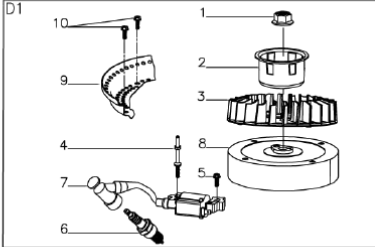

Motor Y170V

2022