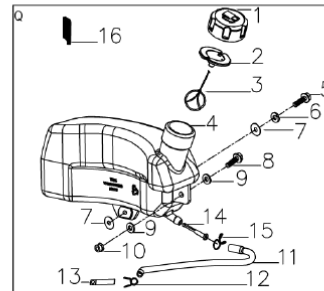

Motor Y170V

2022

No.	ID zboží	Název
A2	Part A2	
A2-01	B3034B00000	Screw
A2-02	Y7A10000013	Engine Cover

No.	ID zboží	Název
B1	Part B1	
B1-01	B2012W00000	Nut
B1-02	Y7A20000000	Recoil start

No.	ID zboží	Název
C3	Part C3	
C3-01	Y7A30000010	Blower Housing

No.	ID zboží	Název
D1	Part D1	
D1-01	B2015W00000	Nut
D1-02	Y2A50000000	Start-up Hub
D1-03	Y7A60000000	Fan
D1-04	Y2A70000000	Bolt I
D1-05	B1064W06025	Bolt
D1-06	Y7B30000000	Spark plug
D1-07	Y7B20000000	Ignition
D1-08	Y7B10000000	Flywheel
D1-09	Y7A3D000000	Back plate
D1-10	B1061W06018	Bolt

No.	ID zboží	Název
K	Part K	
K-01	Y821N000000	Crankcase
K-02	BC013H00000	Oil Seal
K-03	Y7660000000	Speed Rocker Spindle
K-04	B5026W00000	Flat Washer
K-05	BC006B00000	Oil Seal
K-06	Y2670000000	Springness Split Pin
K-07	Y7230000000	Valve Element
K-08	B3081W00000	Screw
K-09	Y7240000000	Gasket Respirator Cover
K-10	Y7250000000	Respirator Cover Plate
K-11	B3080W00000	Screw
K-12	Y2260000000	Locating Pin

No.	ID zboží	Název
M1	Part M1	
M1-01	Y841L000000	Crankshaft
M1-02	Y34A0000000	Gasket of Gear

No.	ID zboží	Název
N	Part N	
N-01	Y7360000000	Locating Pin Crankcase
N-02	Y7350000000	Gasket of Crankcase
N-03	B5027B00000	Washer
N-04	Y7620000000	Circlip of Gear shaft
N-05	Y7610000000	Gear Shaft Assy
N-06	Y7640000000	Sliding Sleeve
N-07	Y2650000000	Gear Shaft Hold Plate
N-08	B1058W06012	Bolt
N-09	Y7310000000	Crankcase Cover
N-10	B1X65W06030	Bolt
N-11	BC008H00000	Oil Seal