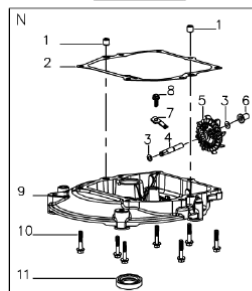

Motor Y170V

2022