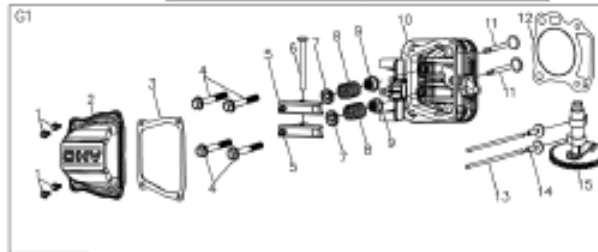

Motor Y170VE

2022

No.	ID zboží	Název
A2	Part A2	
A2-01	B3034B00000	Screw
A2-02	Y7A10000013	Engine Cover

No.	ID zboží	Název
B1	Part B1	
B1-01	B2012W00000	Nut
B1-02	Y7A20000000	Recoil start

No.	ID zboží	Název
C4	Part C4	
C4-01	Y7A3E000010	Blower Housing

No.	ID zboží	Název
D2	Part D2	
D2-01	B2015W00000	Nut
D2-02	Y2A50000000	Start-up Hub
D2-03	Y7A60000000	Fan
D2-04	Y2A70000000	Bolt I
D2-05	B1064W06025	Bolt
D2-06	Y7B30000000	Spark plug
D2-07	Y7B20000000	Ignition
D2-08	Y7B1E000000	Flywheel
D2-09	Y7A3DE00000	Back plate
D2-10	Y7360000000	Locating Pin Crankcase
D2-11	Y7B40000000	Starting Motor
D2-12	B1065W06030	Bolt

No.	ID zboží	Název
K	Part K	
K-01	Y821N000000	Crankcase
K-02	BC013H00000	Oil Seal
K-03	Y7660000000	Speed Rocker Spindle
K-04	B5026W00000	Flat Washer
K-05	BC006B00000	Oil Seal
K-06	Y2670000000	Springness Split Pin
K-07	Y7230000000	Valve Element
K-08	B3081W00000	Screw
K-09	Y7240000000	Gasket Respirator Cover
K-10	Y7250000000	Respirator Cover Plate
K-11	B3080W00000	Screw
K-12	Y2260000000	Locating Pin

No.	ID zboží	Název
M1	Part M1	
M1-01	Y841L000000	Crankshaft
M1-02	Y34A0000000	Gasket of Gear

No.	ID zboží	Název
N	Part N	
N-01	Y7360000000	Locating Pin Crankcase
N-02	Y7350000000	Gasket of Crankcase
N-03	B5027B00000	Washer
N-04	Y7620000000	Circlip of Gear shaft
N-05	Y7610000000	Gear Shaft Assy
N-06	Y7640000000	Sliding Sleeve
N-07	Y2650000000	Gear Shaft Hold Plate
N-08	B1058W06012	Bolt
N-09	Y7310000000	Crankcase Cover
N-10	B1X65W06030	Bolt
N-11	BC008H00000	Oil Seal