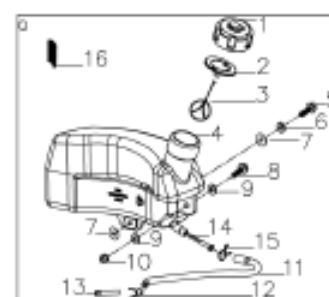

Motor Y170VE

2022

No.	ID zboží	Název
A2	Part A2	
A2-01	B3034B00000	Screw
A2-02	Y7A10000013	Engine Cover

No.	ID zboží	Název
B1	Part B1	
B1-01	B2012W00000	Nut
B1-02	Y7A20000000	Recoil start

No.	ID zboží	Název
C4	Part C4	
C4-01	Y7A3E000010	Blower Housing

No.	ID zboží	Název
D2	Part D2	
D2-01	B2015W00000	Nut
D2-02	Y2A50000000	Start-up Hub
D2-03	Y7A60000000	Fan
D2-04	Y2A70000000	Bolt I
D2-05	B1064W06025	Bolt
D2-06	Y7B30000000	Spark plug
D2-07	Y7B20000000	Ignition
D2-08	Y7B1E000000	Flywheel
D2-09	Y7A3DE00000	Back plate
D2-10	Y7360000000	Locating Pin Crankcase
D2-11	Y7B40000000	Starting Motor
D2-12	B1065W06030	Bolt

No.	ID zboží	Název
K	Part K	
K-01	Y821N000000	Crankcase
K-02	BC013H00000	Oil Seal
K-03	Y7660000000	Speed Rocker Spindle
K-04	B5026W00000	Flat Washer
K-05	BC006B00000	Oil Seal
K-06	Y2670000000	Springness Split Pin
K-07	Y7230000000	Valve Element
K-08	B3081W00000	Screw
K-09	Y7240000000	Gasket Respirator Cover
K-10	Y7250000000	Respirator Cover Plate
K-11	B3080W00000	Screw
K-12	Y2260000000	Locating Pin

No.	ID zboží	Název
M1	Part M1	
M1-01	Y841L000000	Crankshaft
M1-02	Y34A0000000	Gasket of Gear

No.	ID zboží	Název
N	Part N	
N-01	Y7360000000	Locating Pin Crankcase
N-02	Y7350000000	Gasket of Crankcase
N-03	B5027B00000	Washer
N-04	Y7620000000	Circlip of Gear shaft
N-05	Y7610000000	Gear Shaft Assy
N-06	Y7640000000	Sliding Sleeve
N-07	Y2650000000	Gear Shaft Hold Plate
N-08	B1058W06012	Bolt
N-09	Y7310000000	Crankcase Cover
N-10	B1X65W06030	Bolt
N-11	BC008H00000	Oil Seal