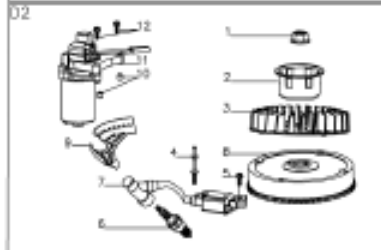

Motor Y170VE

2022