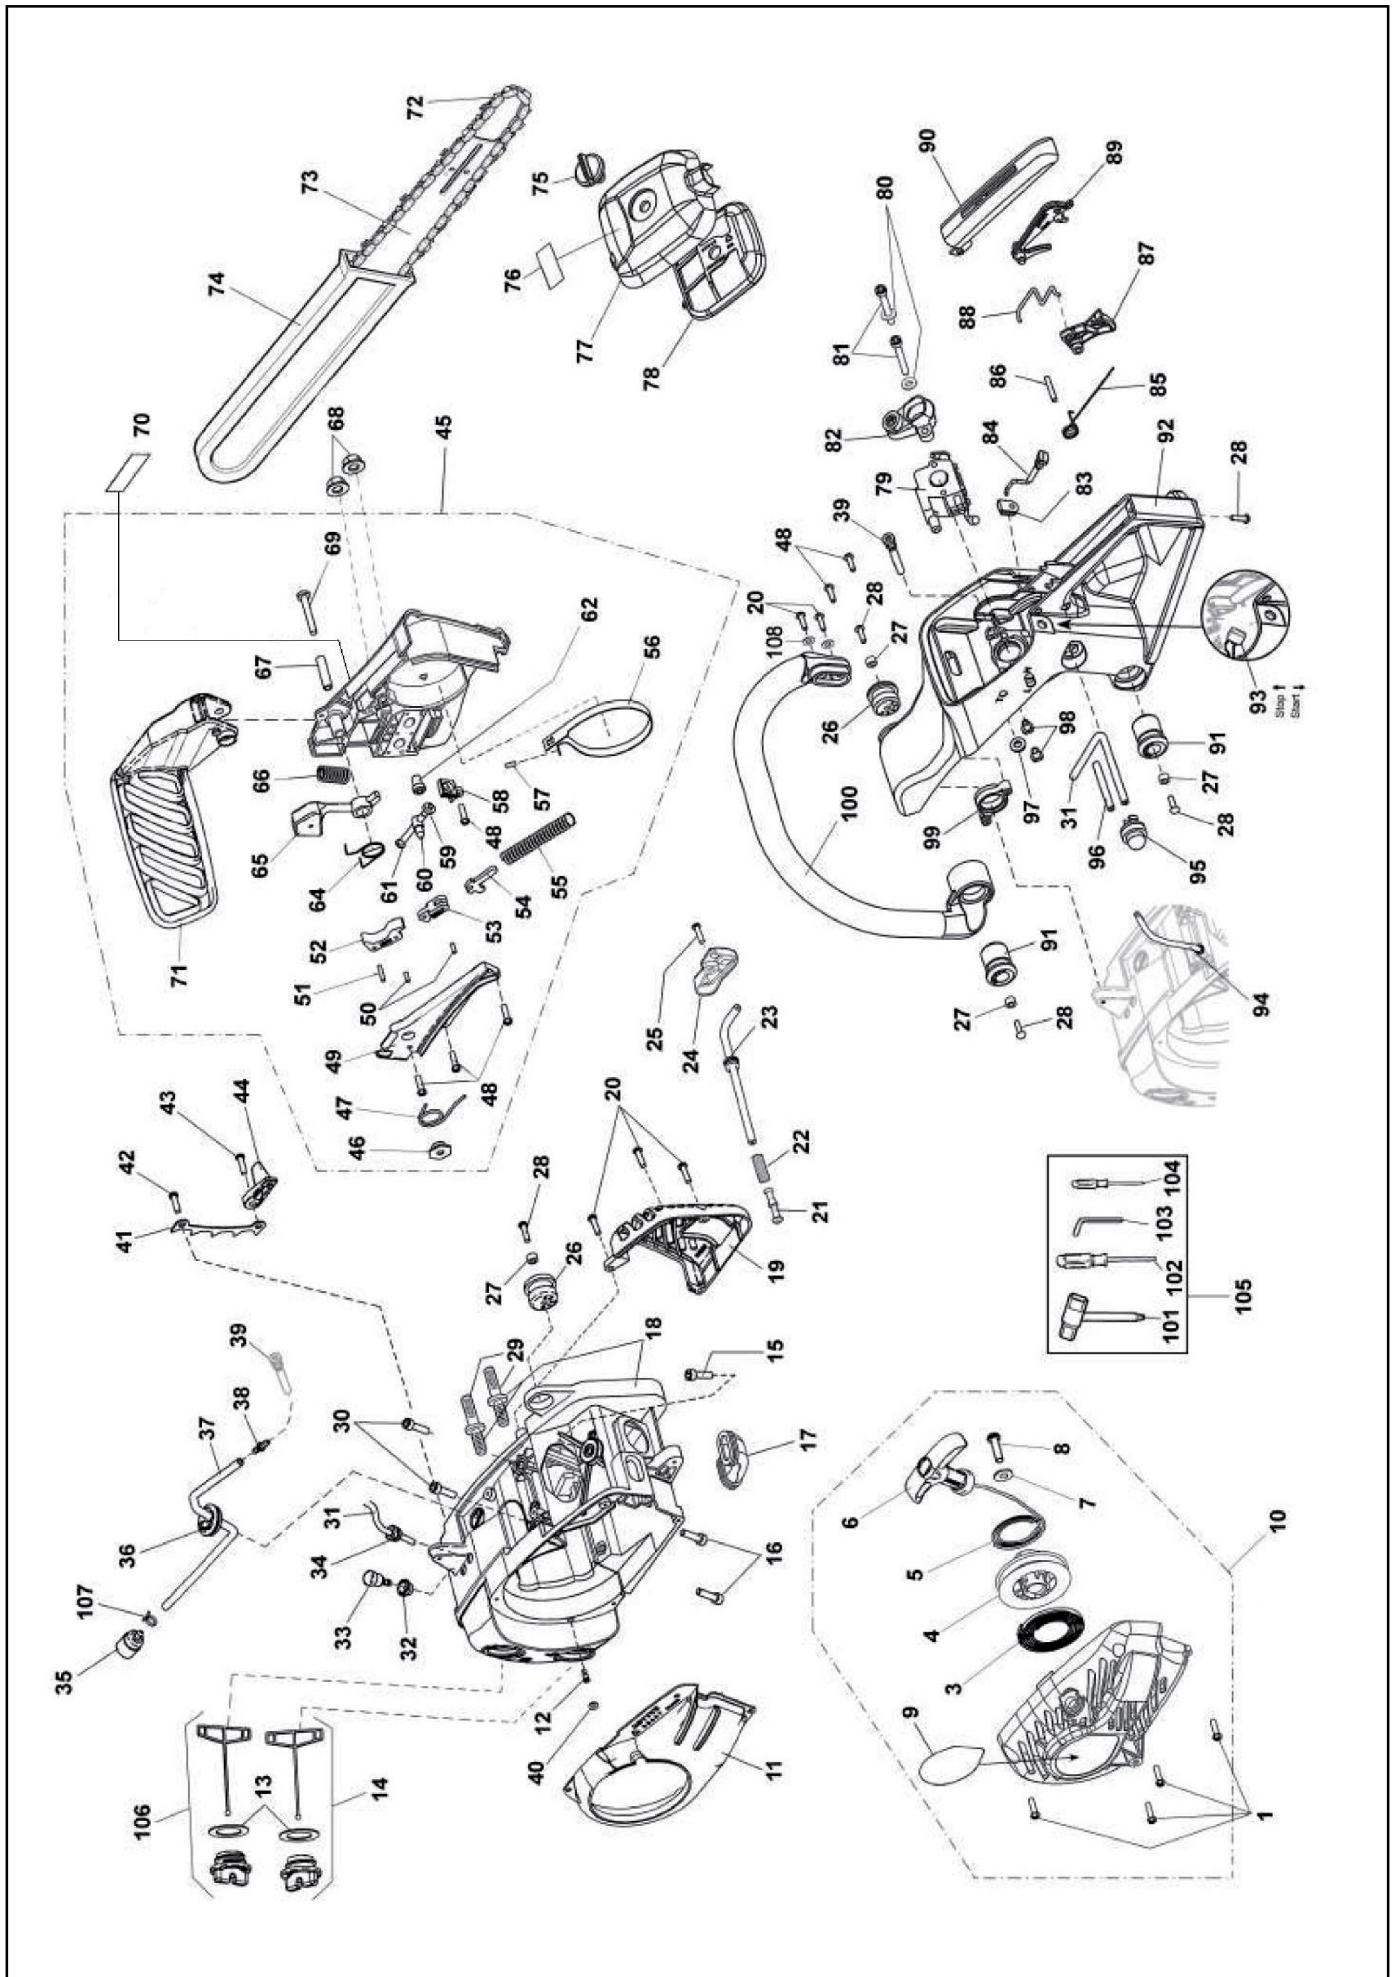

Telaio - Chassis - Frame (ACTIVE 40.40) - Gr. 208

Telaio - Chassis - Frame (ACTIVE 40.40) - Gr. 208