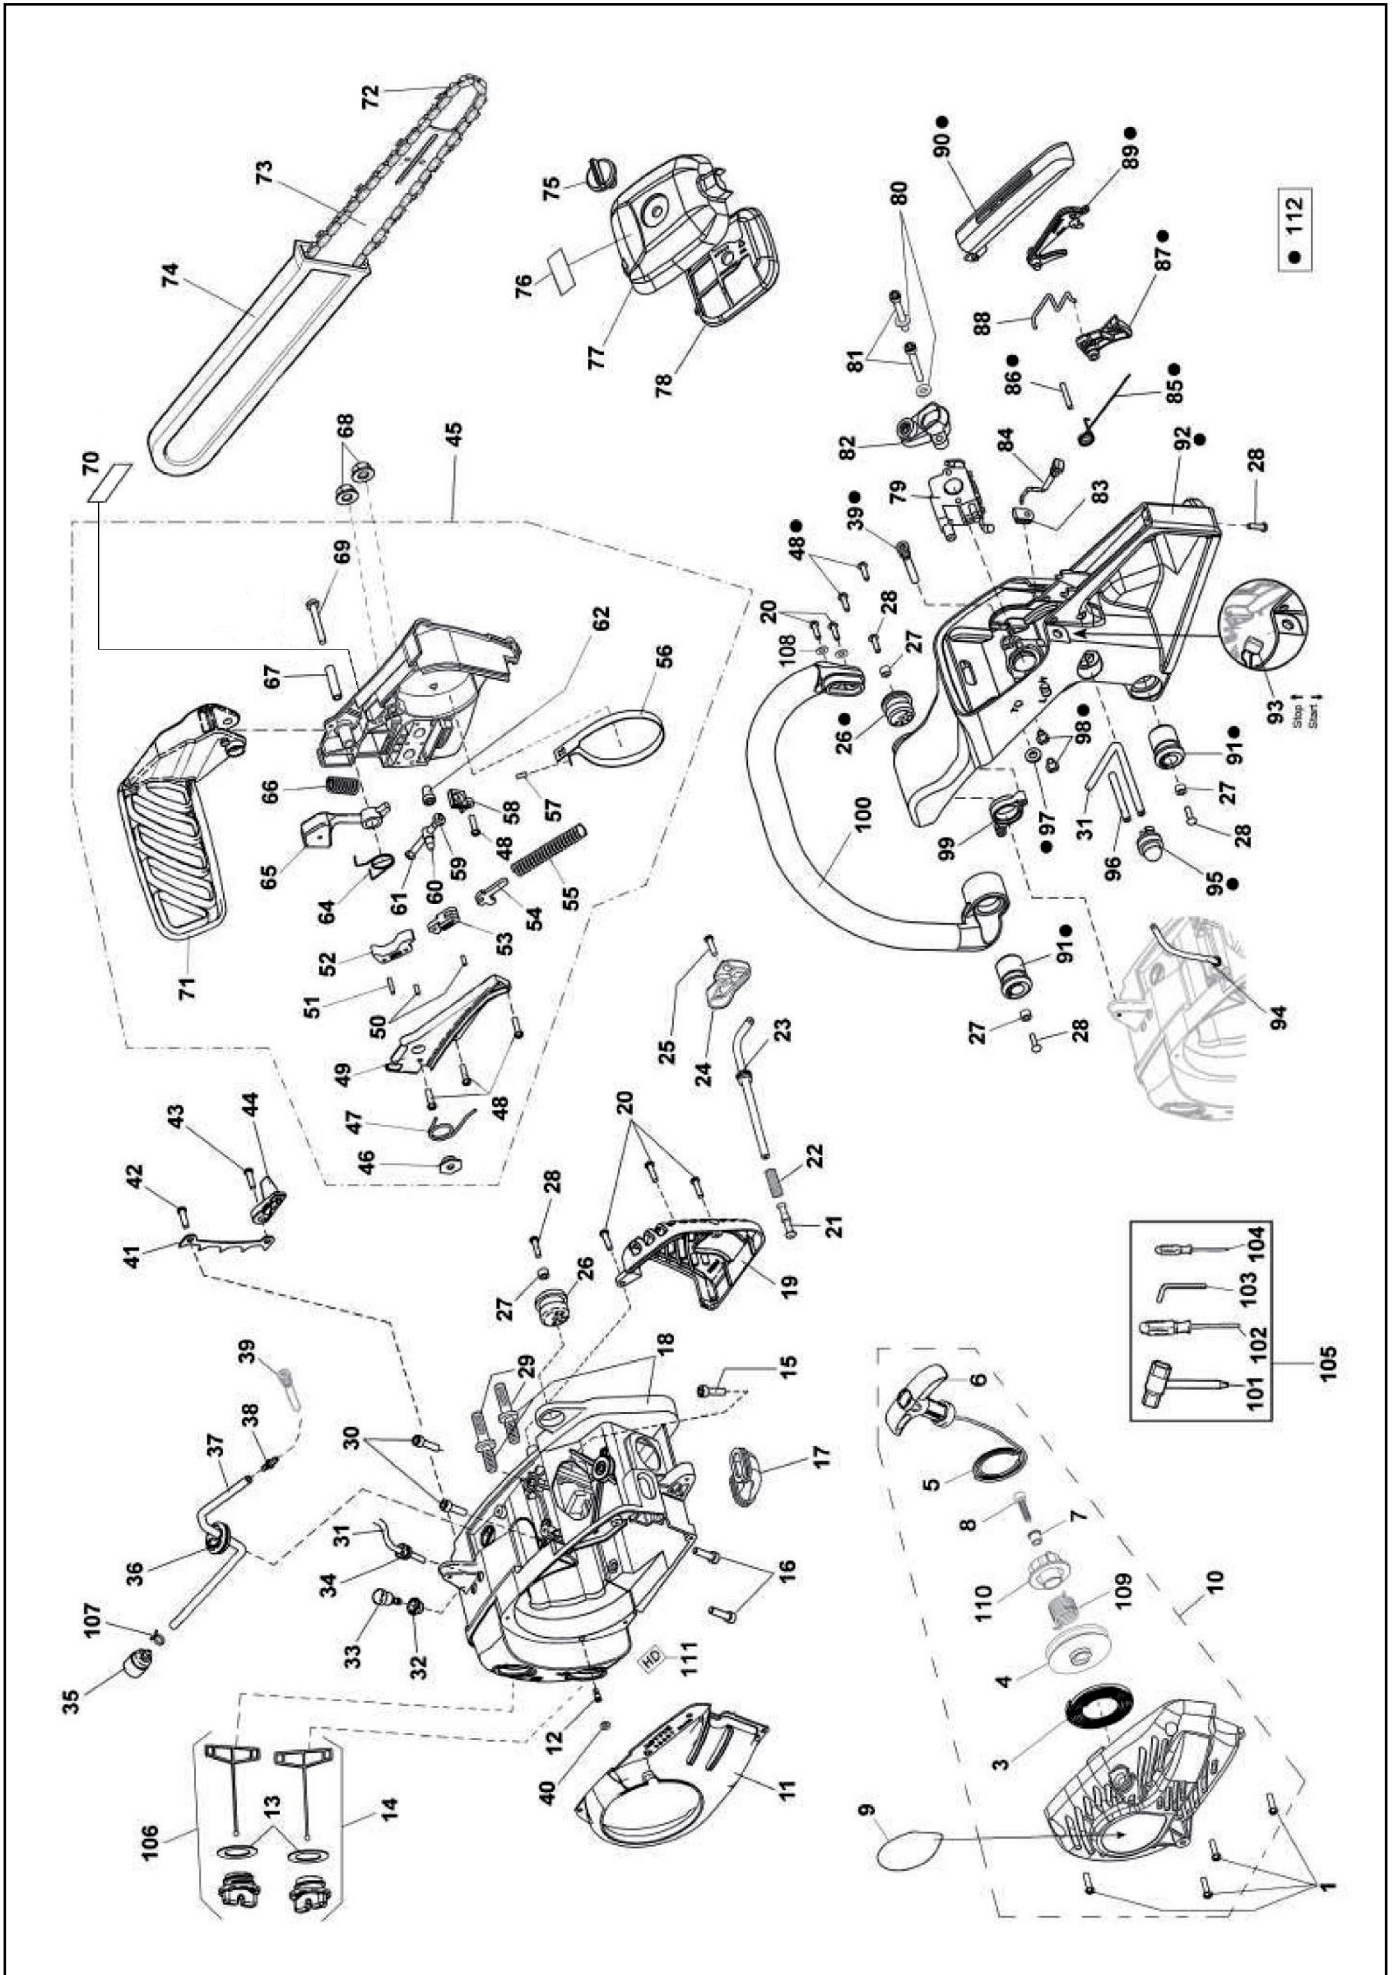

Telaio - Chassis - Frame (ACTIVE 40.40) - Gr. 208

Telaio - Chassis - Frame (ACTIVE 40.40) - Gr. 208