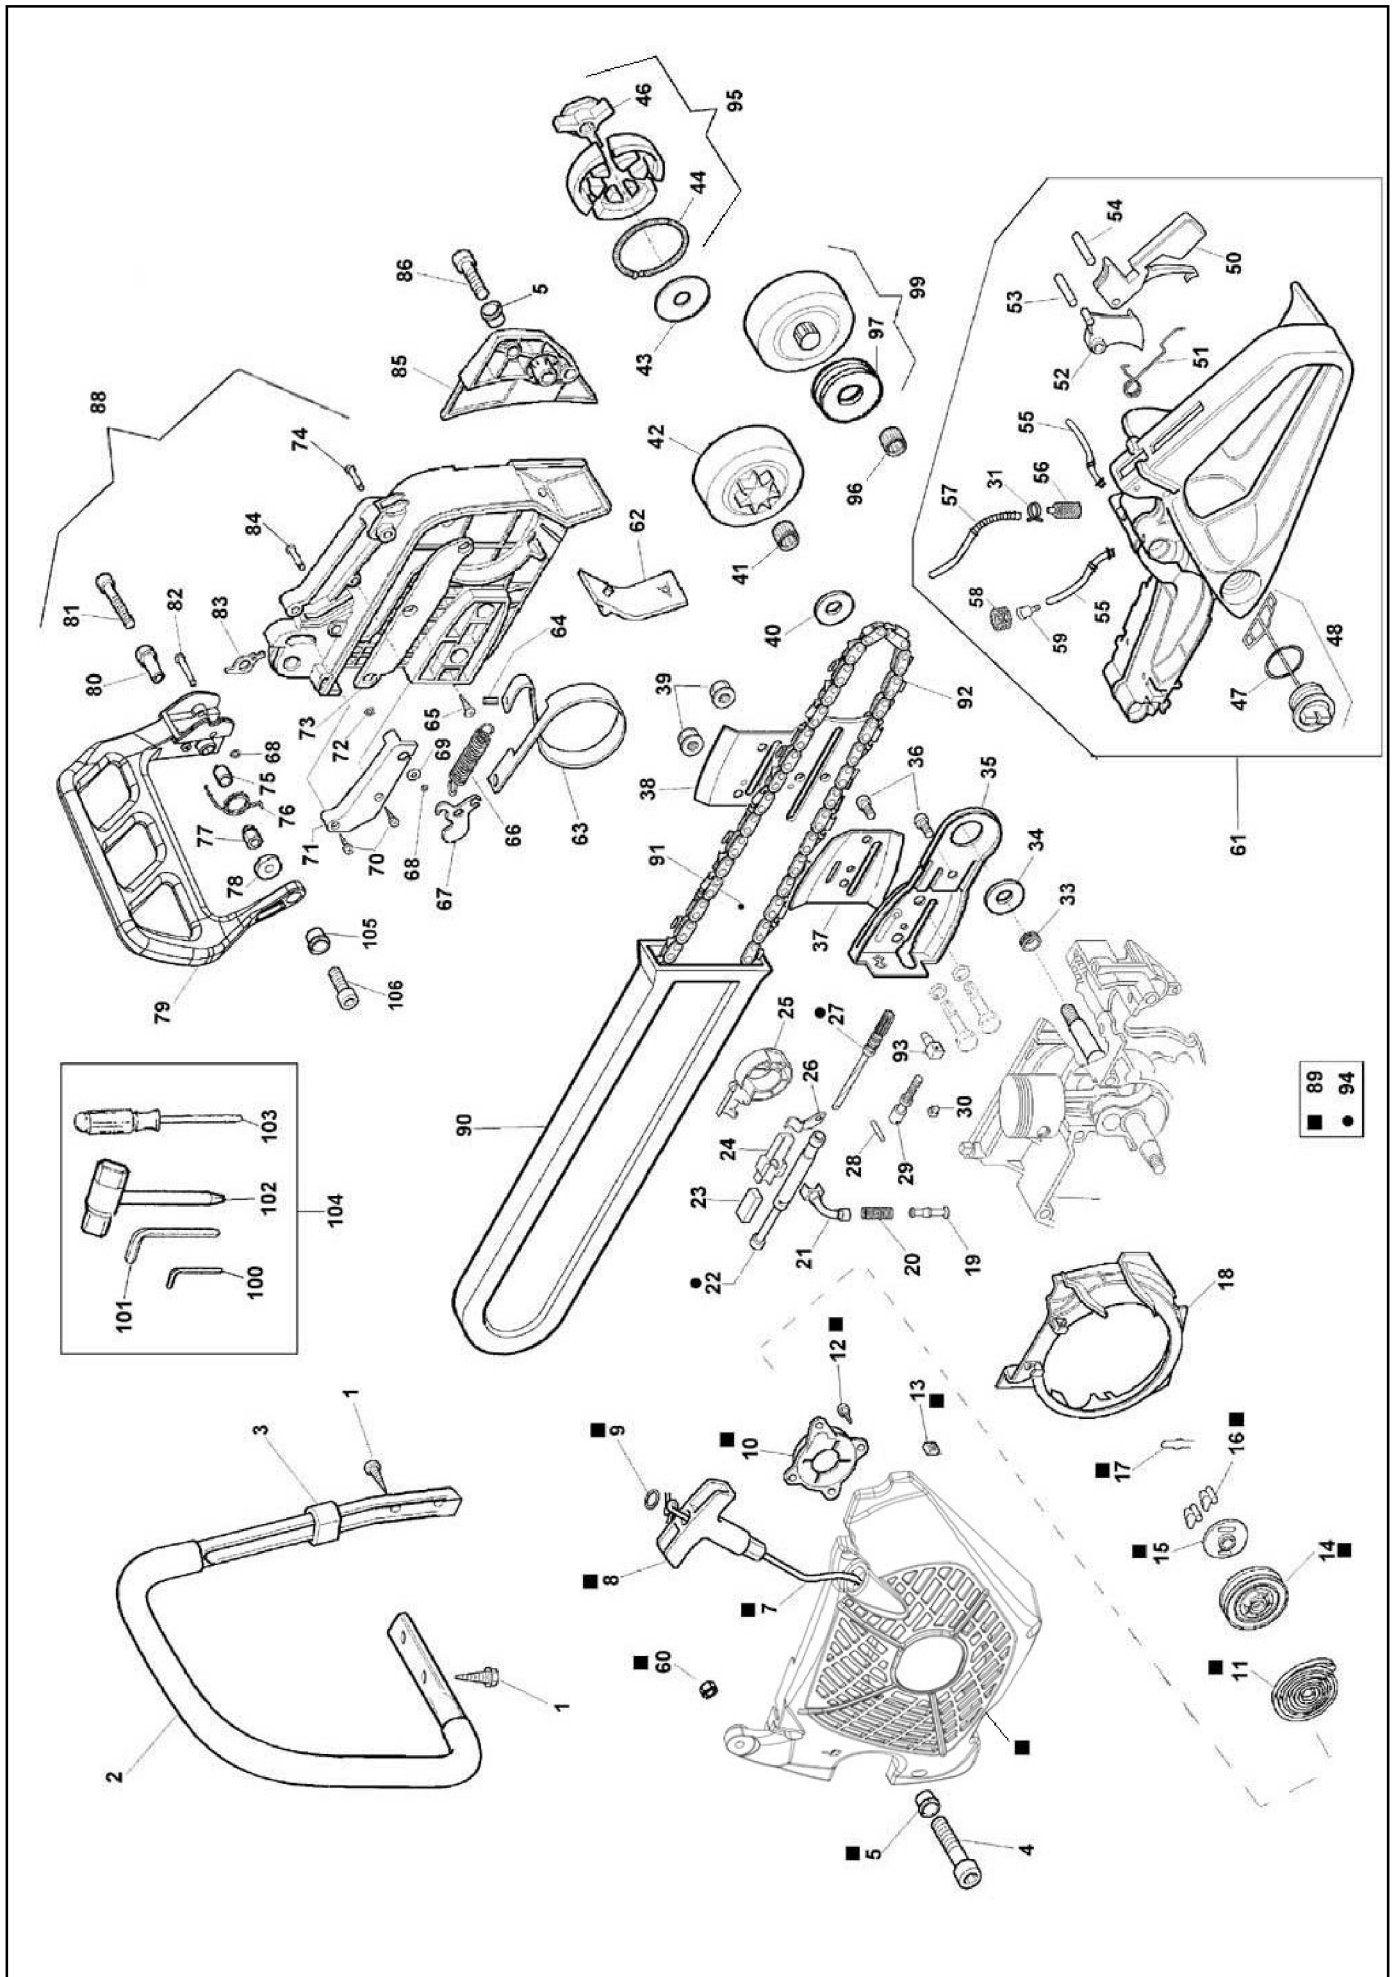

Telaio - Chassis - Frame (ACTIVE 51.51 - 56.56 - 62.62) - Gr. 201

Telaio - Chassis - Frame (ACTIVE 51.51 - 56.56 - 62.62) - Gr. 201