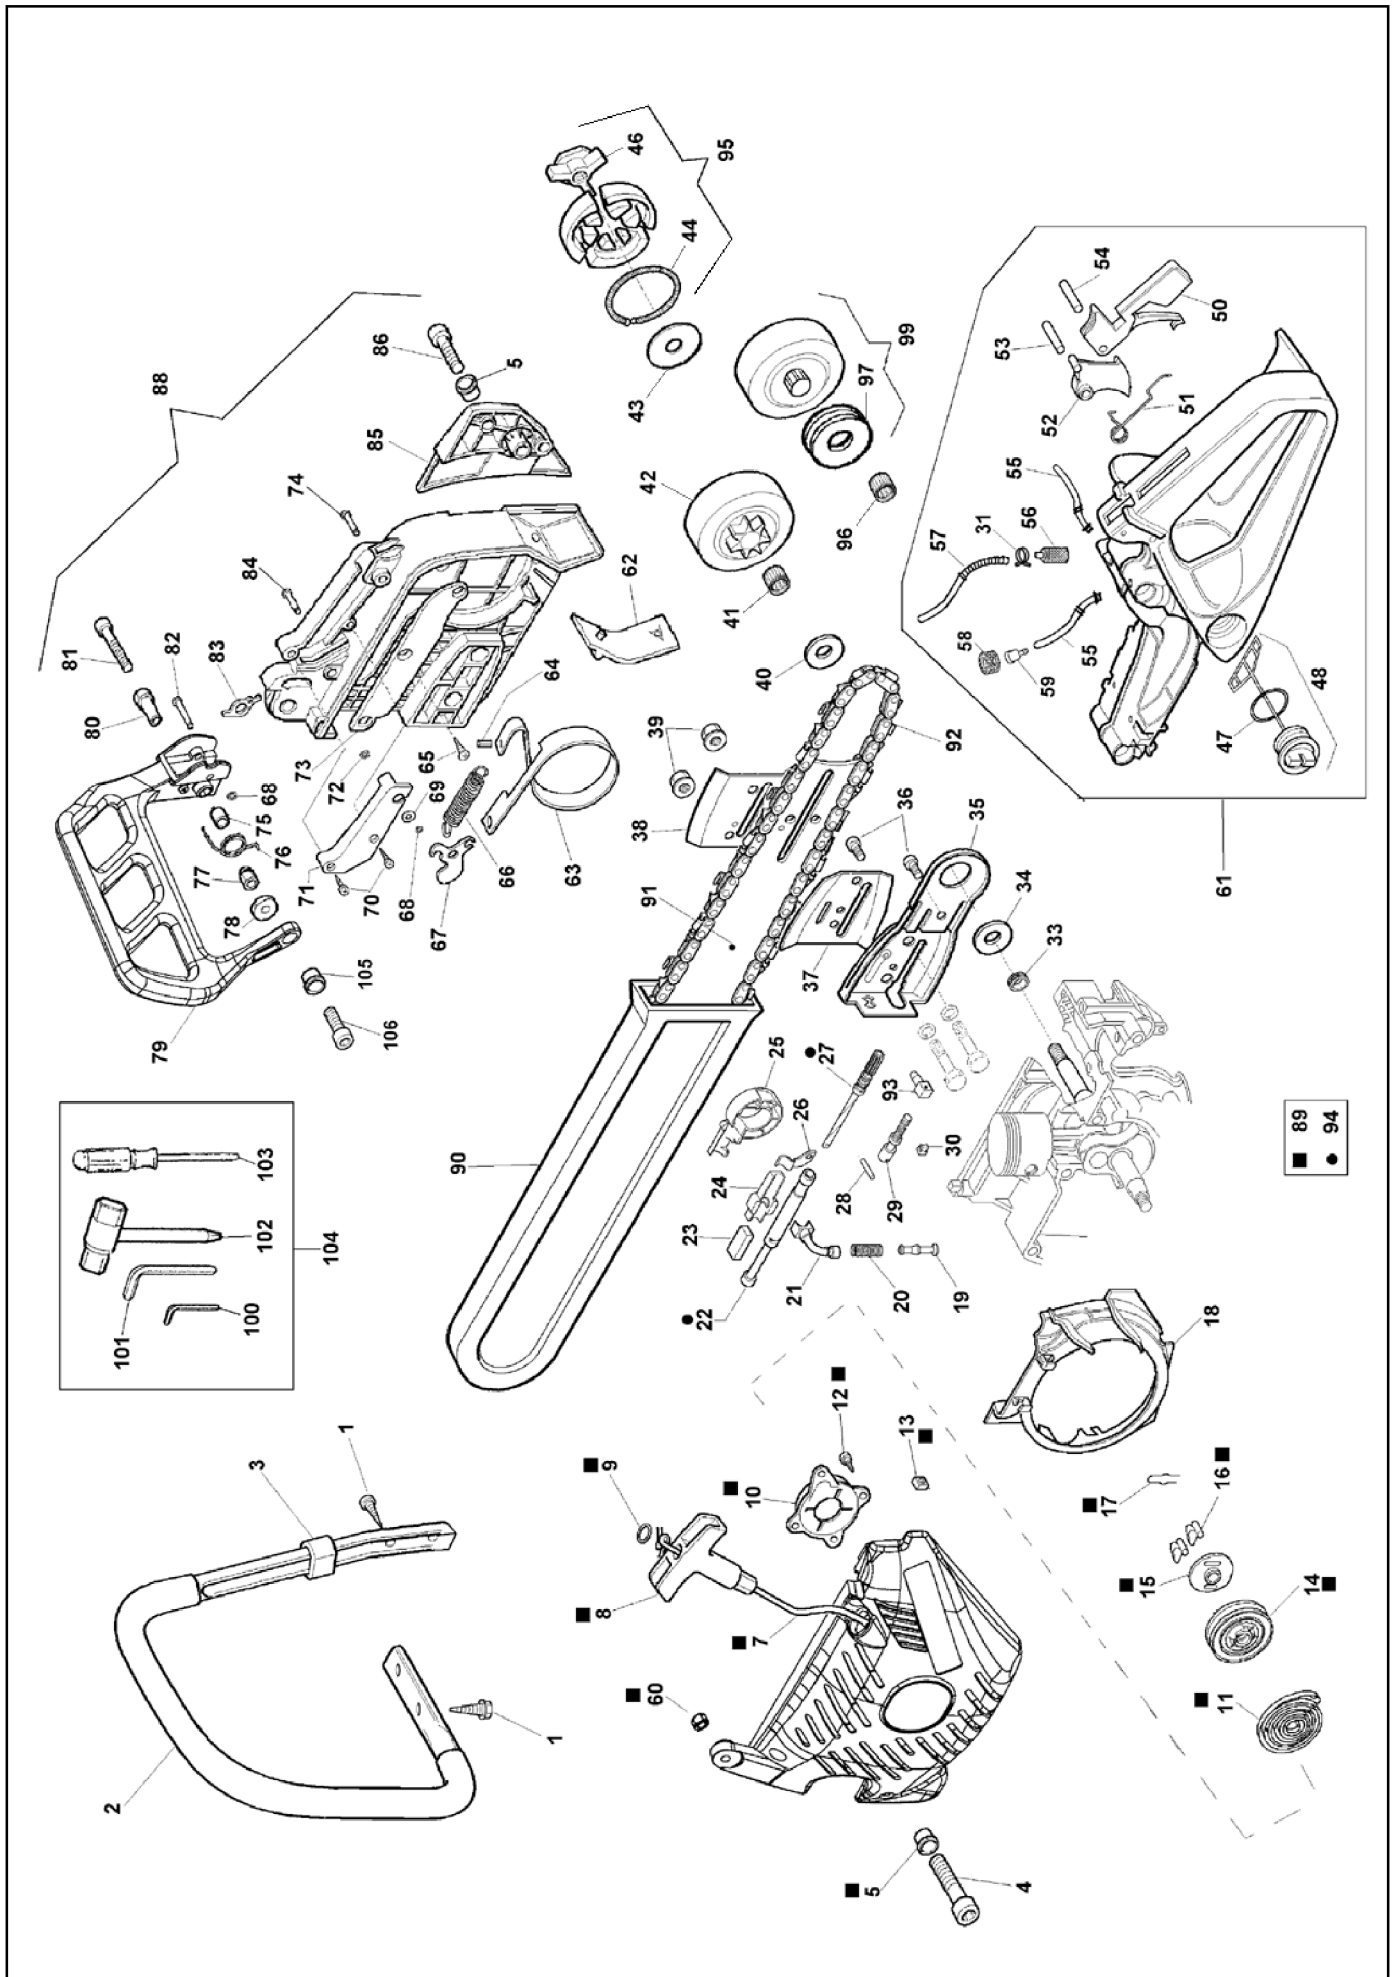

Telaio - Chassis - Frame (ACTIVE 51.51 - 56.56 - 62.62) - Gr. 201

Telaio - Chassis - Frame (ACTIVE 51.51 - 56.56 - 62.62) - Gr. 201