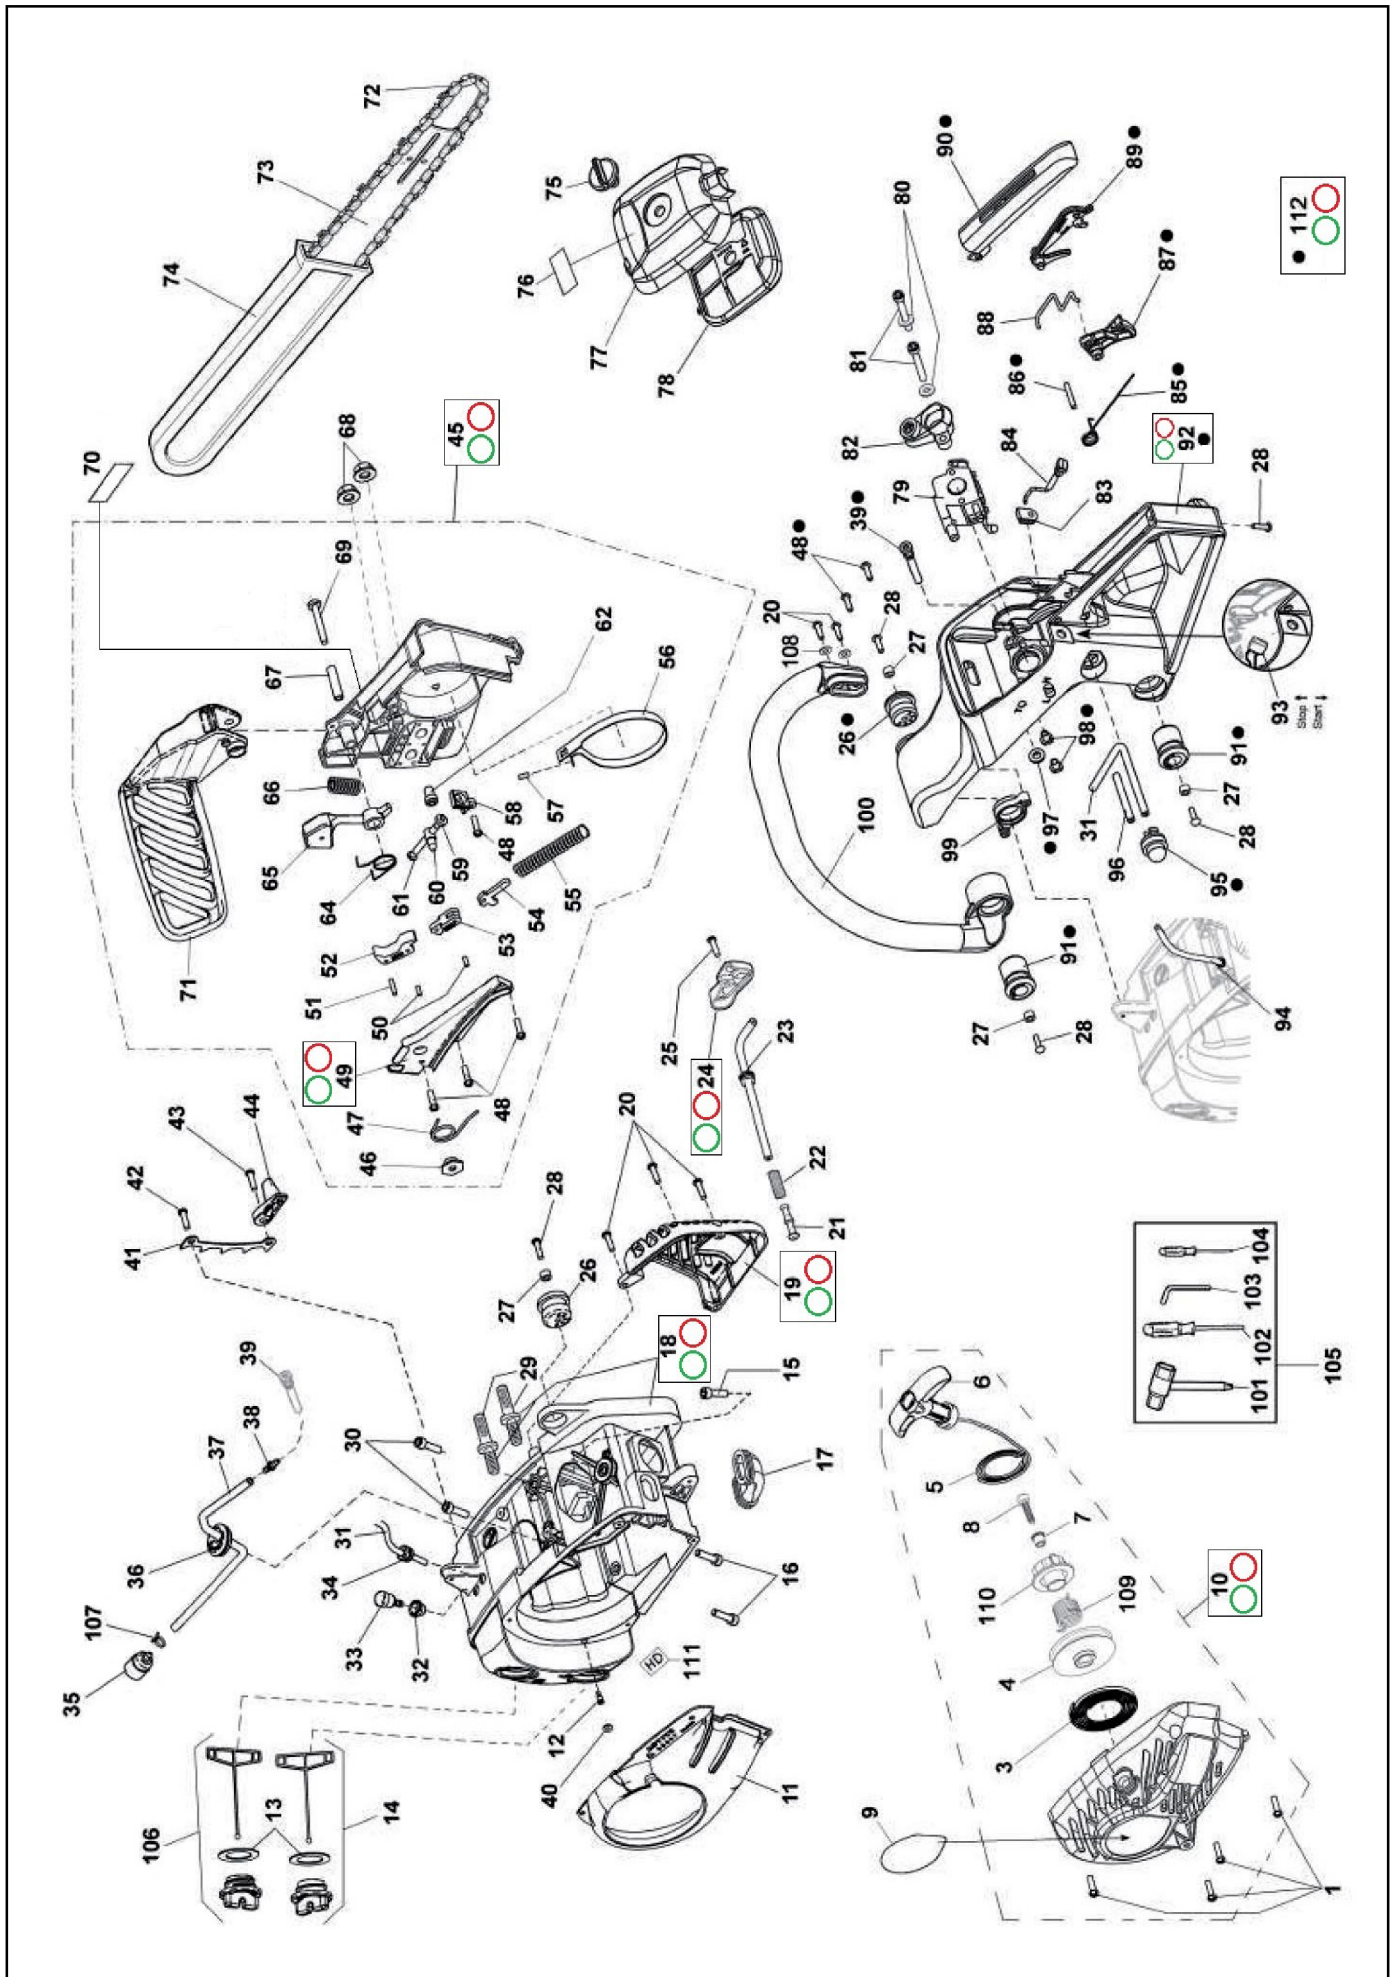

Telaio - Chassis - Frame (ACTIVE 40.40) - Gr. 208

Telaio - Chassis - Frame (ACTIVE 40.40) - Gr. 208