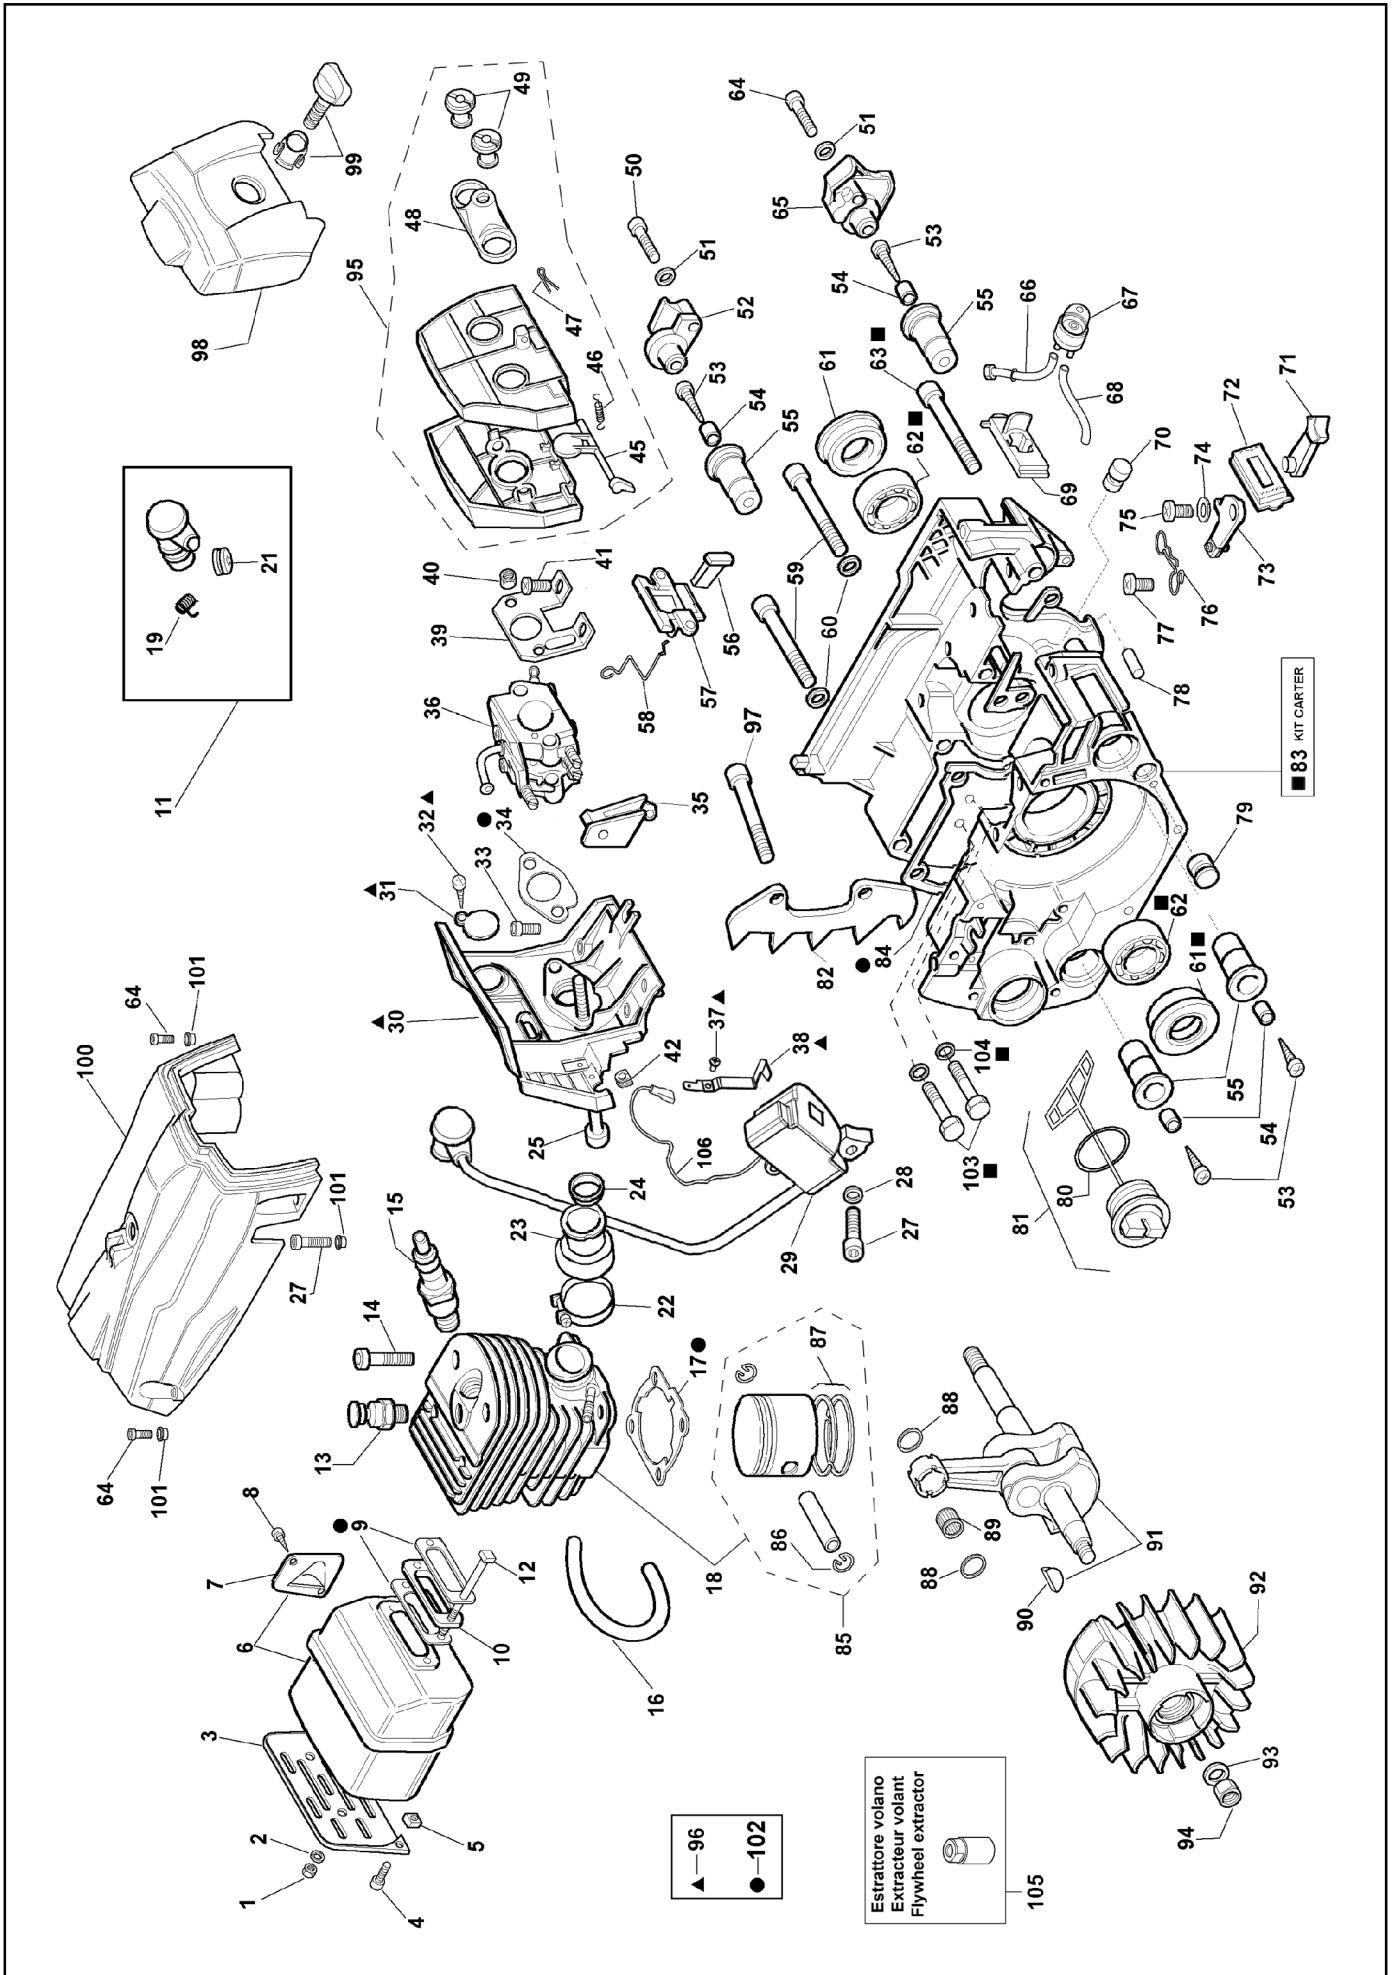

Motore - Moteur - Engine (ACTIVE 51.51 - 56.56 - 62.62) - Gr. 200

Motore - Moteur - Engine (ACTIVE 51.51 - 56.56 - 62.62) - Gr. 200