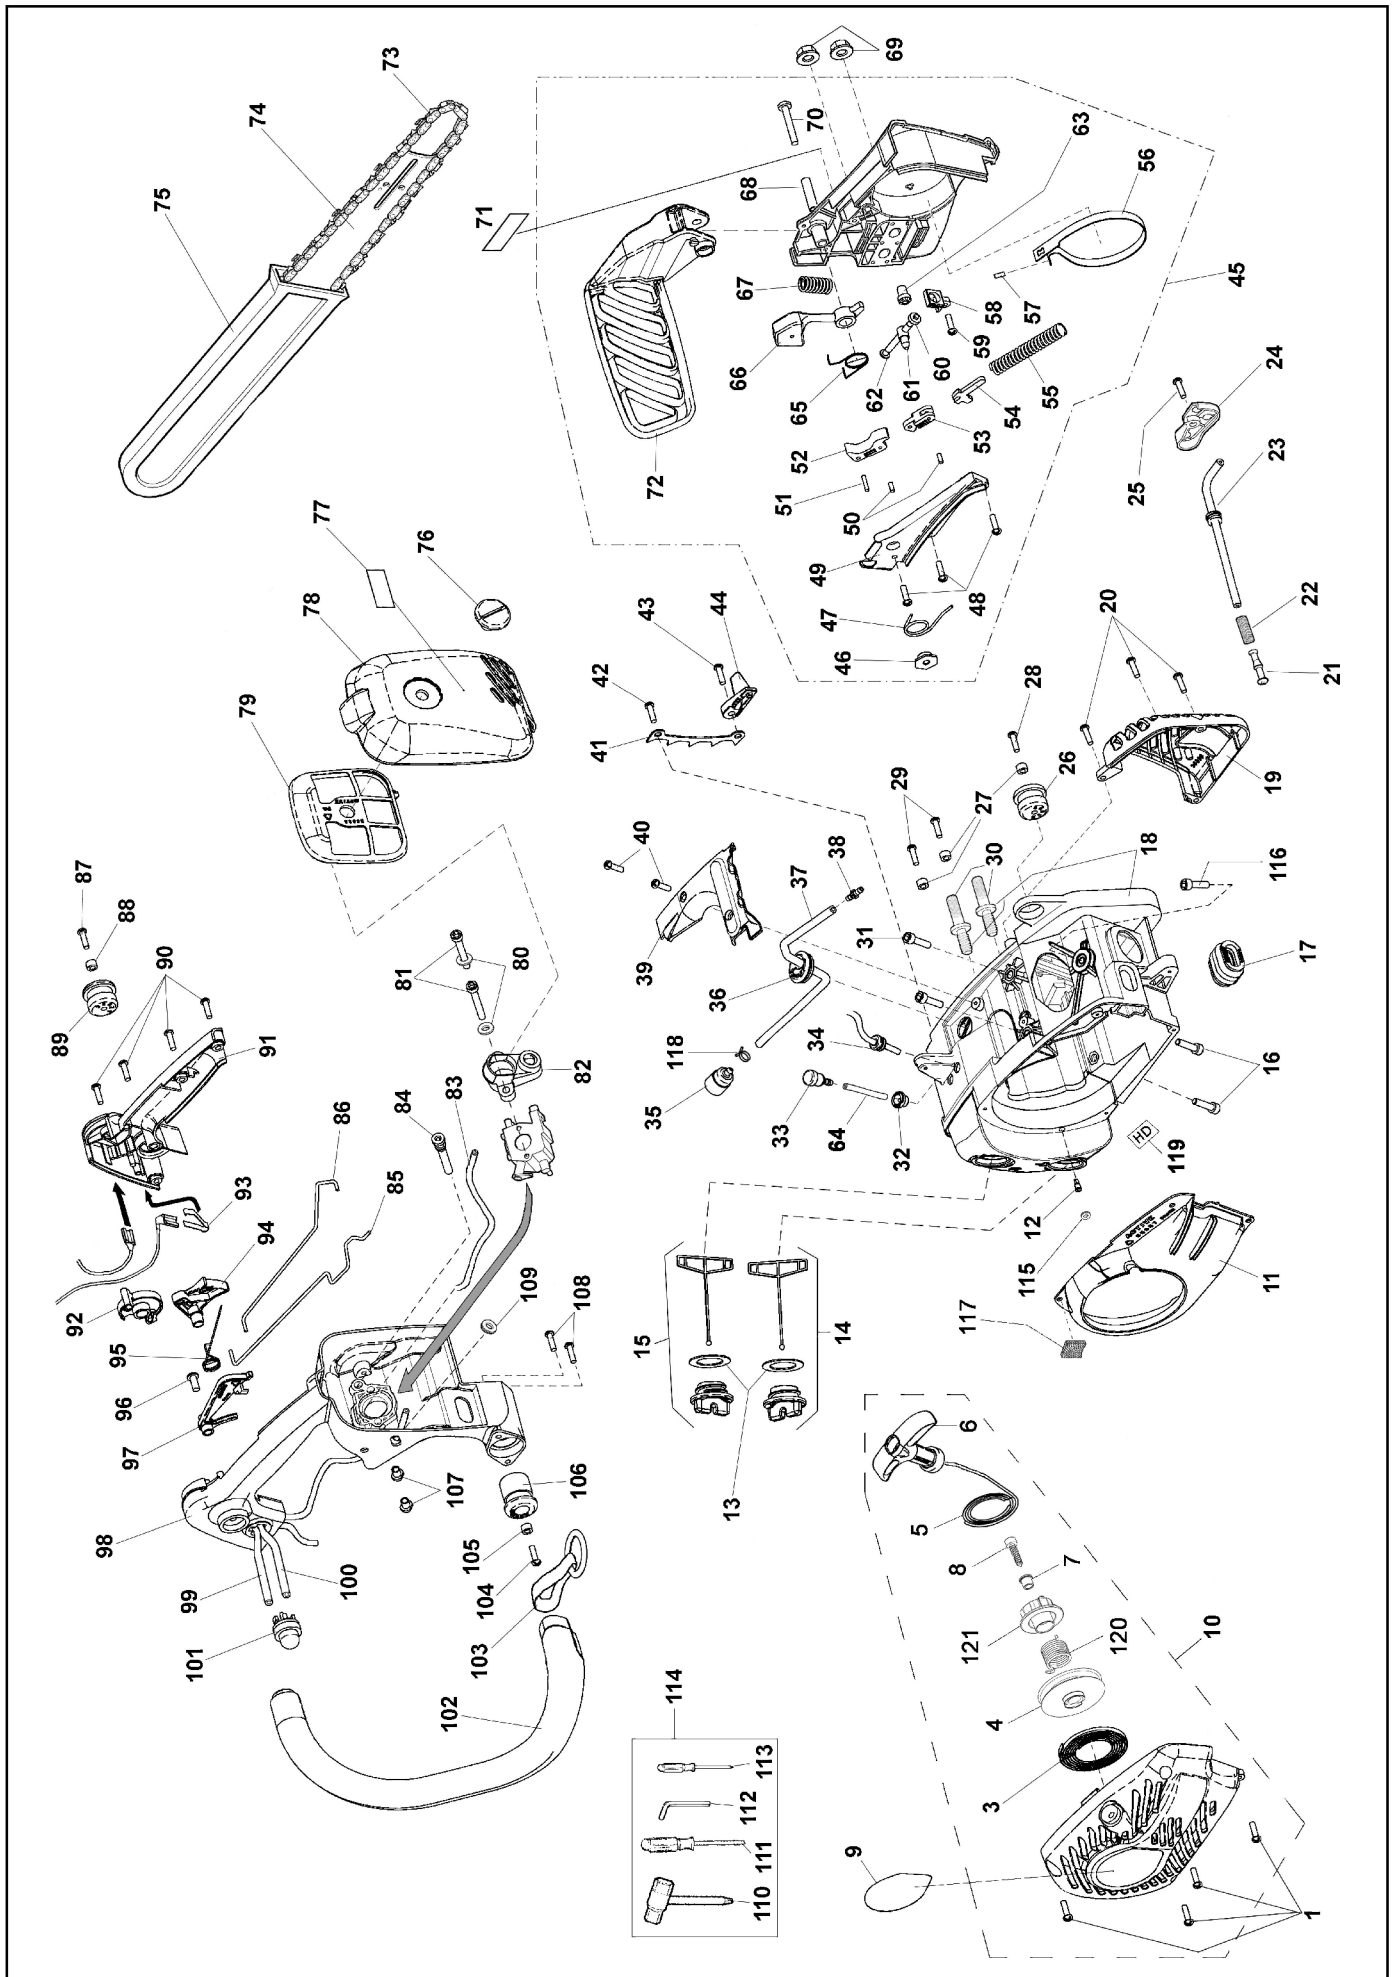

Telaio - Chassis - Frame (ACTIVE 39.39) - Gr. 205

Telaio - Chassis - Frame (ACTIVE 39.39) - Gr. 205