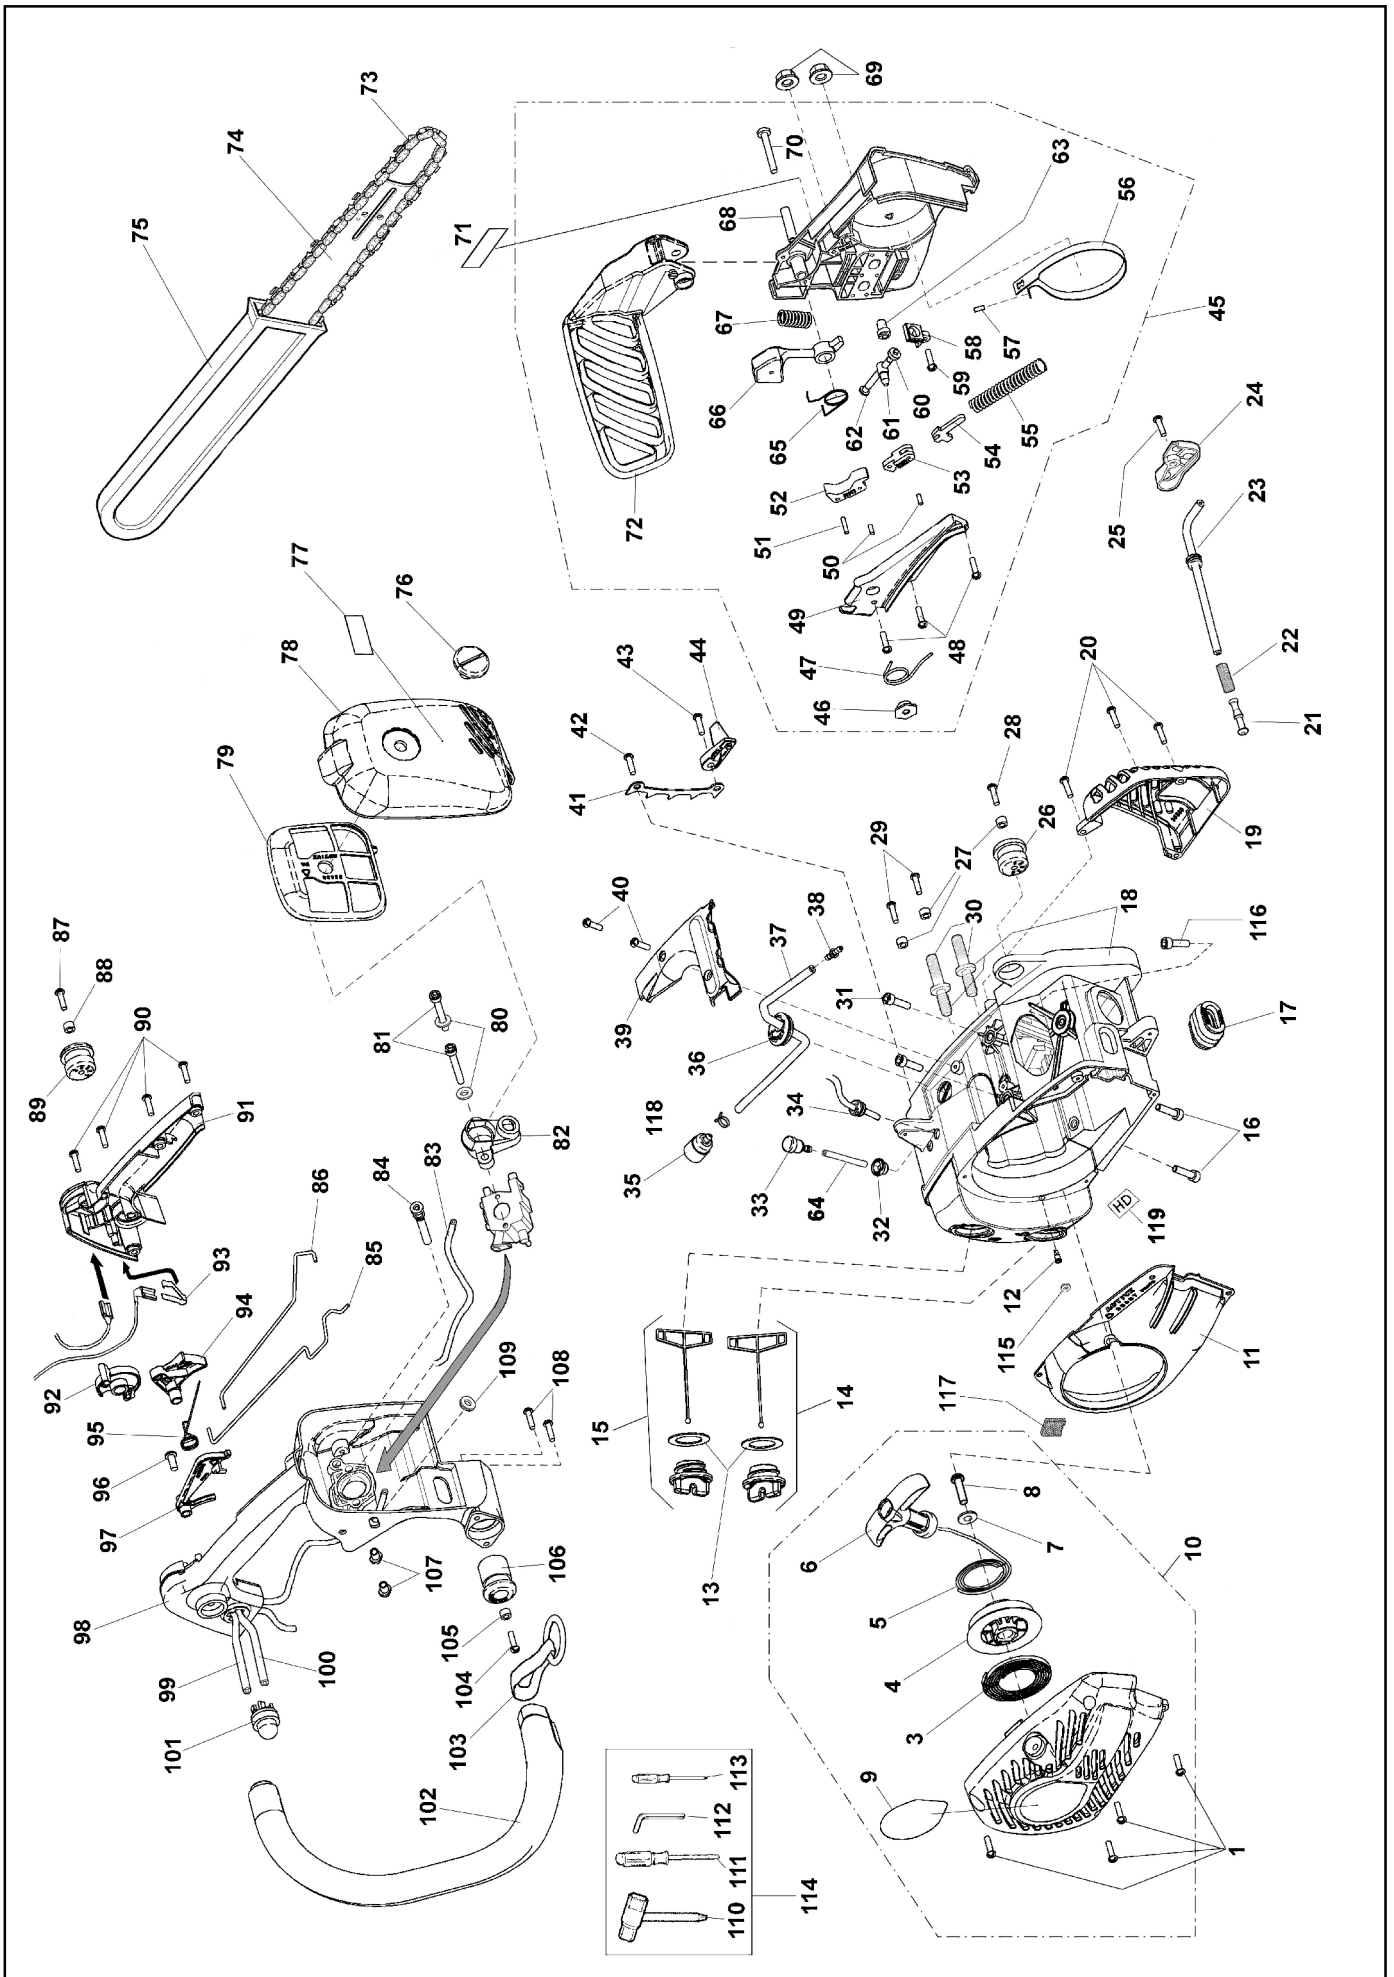

Telaio - Chassis - Frame (ACTIVE 39.39) - Gr. 205

Telaio - Chassis - Frame (ACTIVE 39.39) - Gr. 205