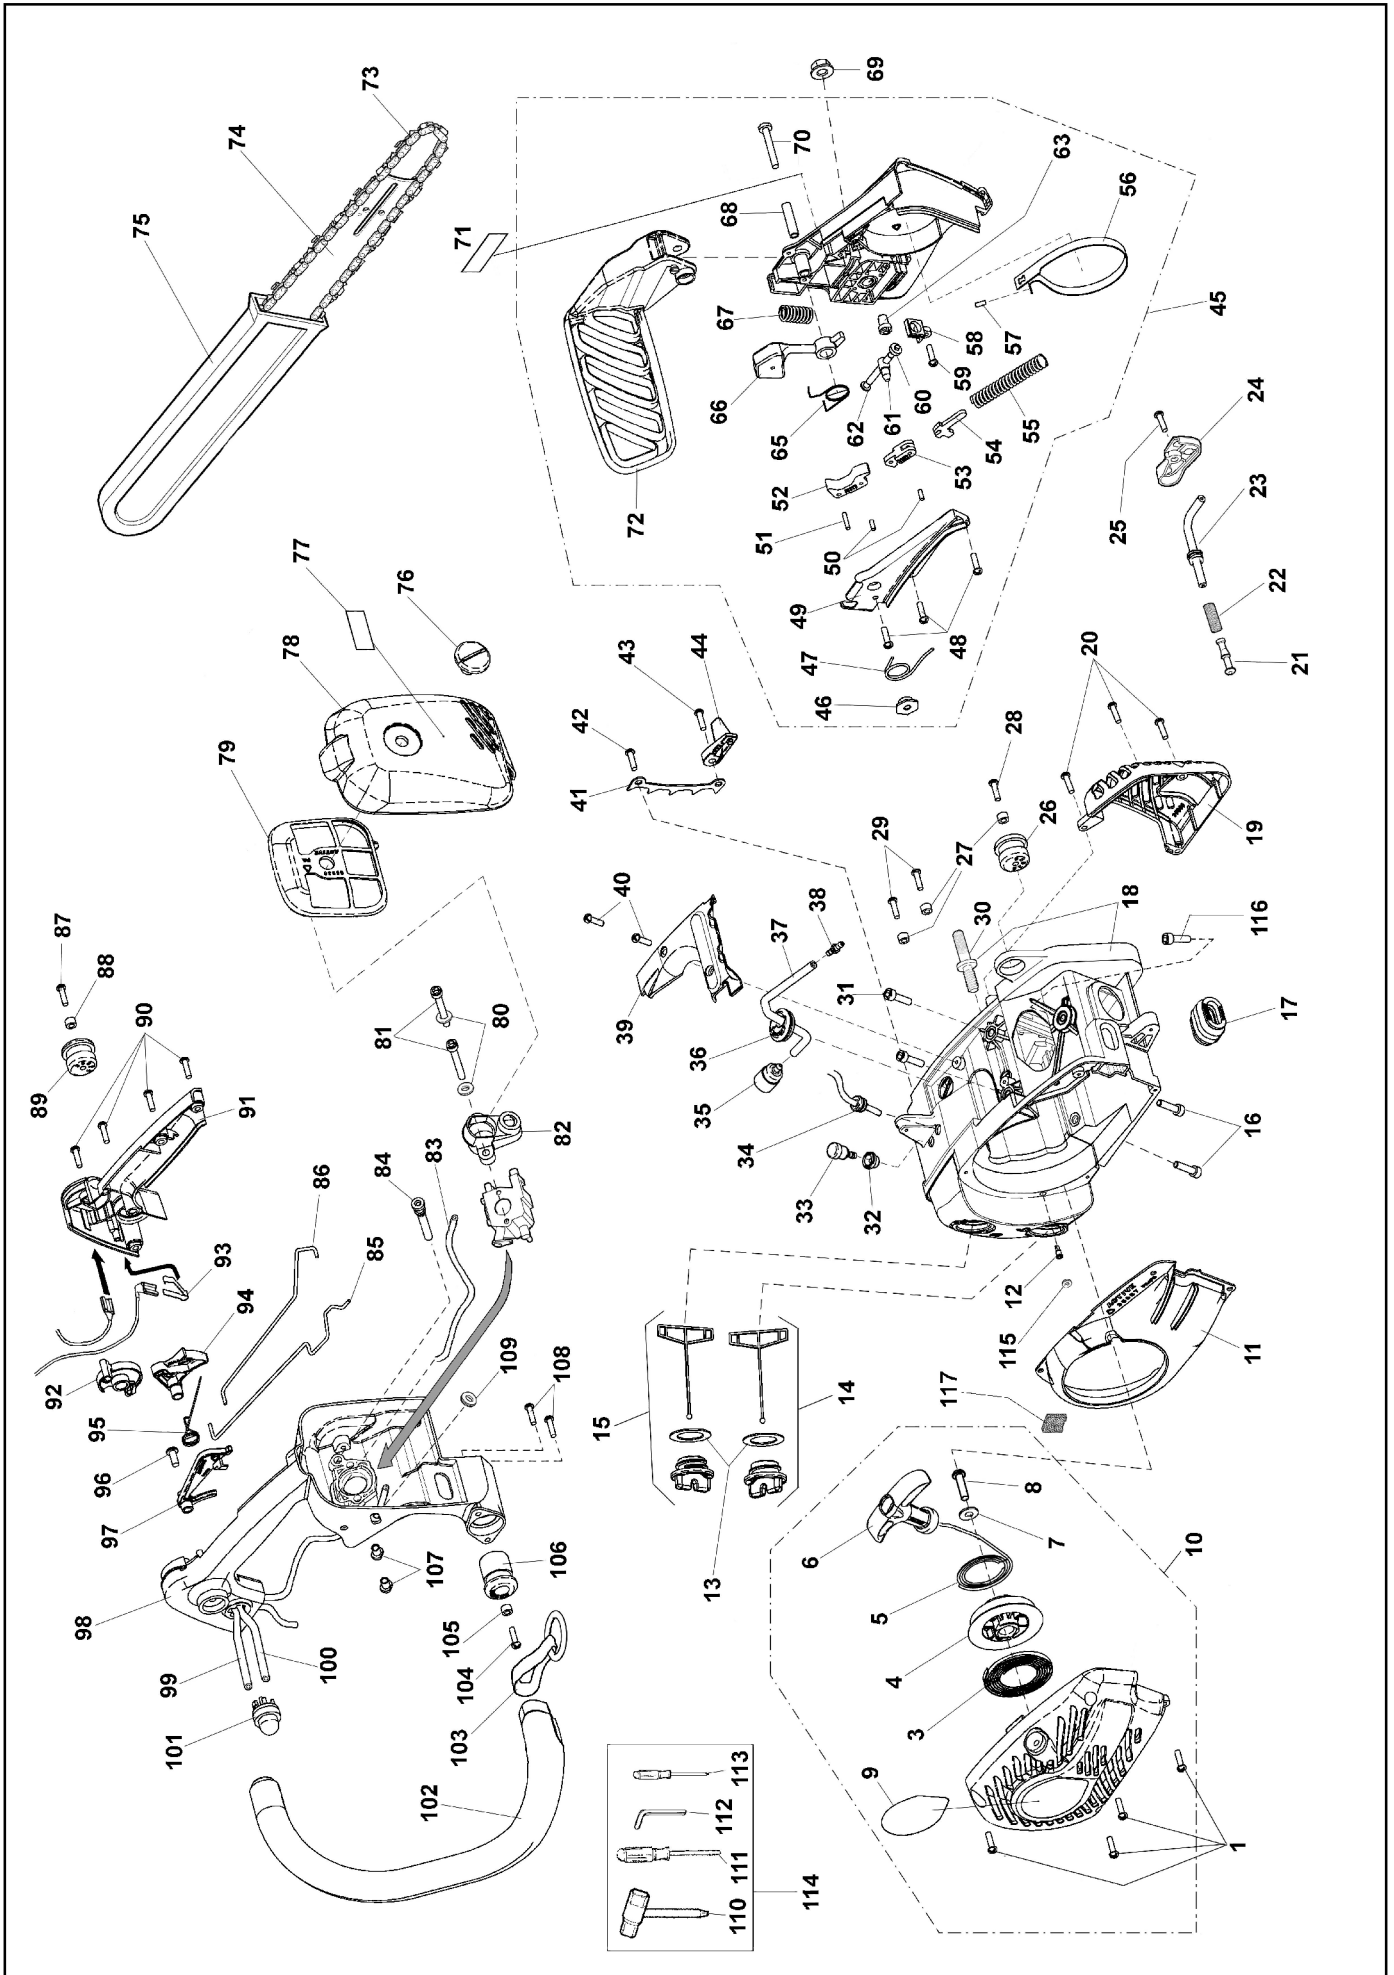

Telaio - Chassis - Frame (ACTIVE 39.39) - Gr. 205

Telaio - Chassis - Frame (ACTIVE 39.39) - Gr. 205