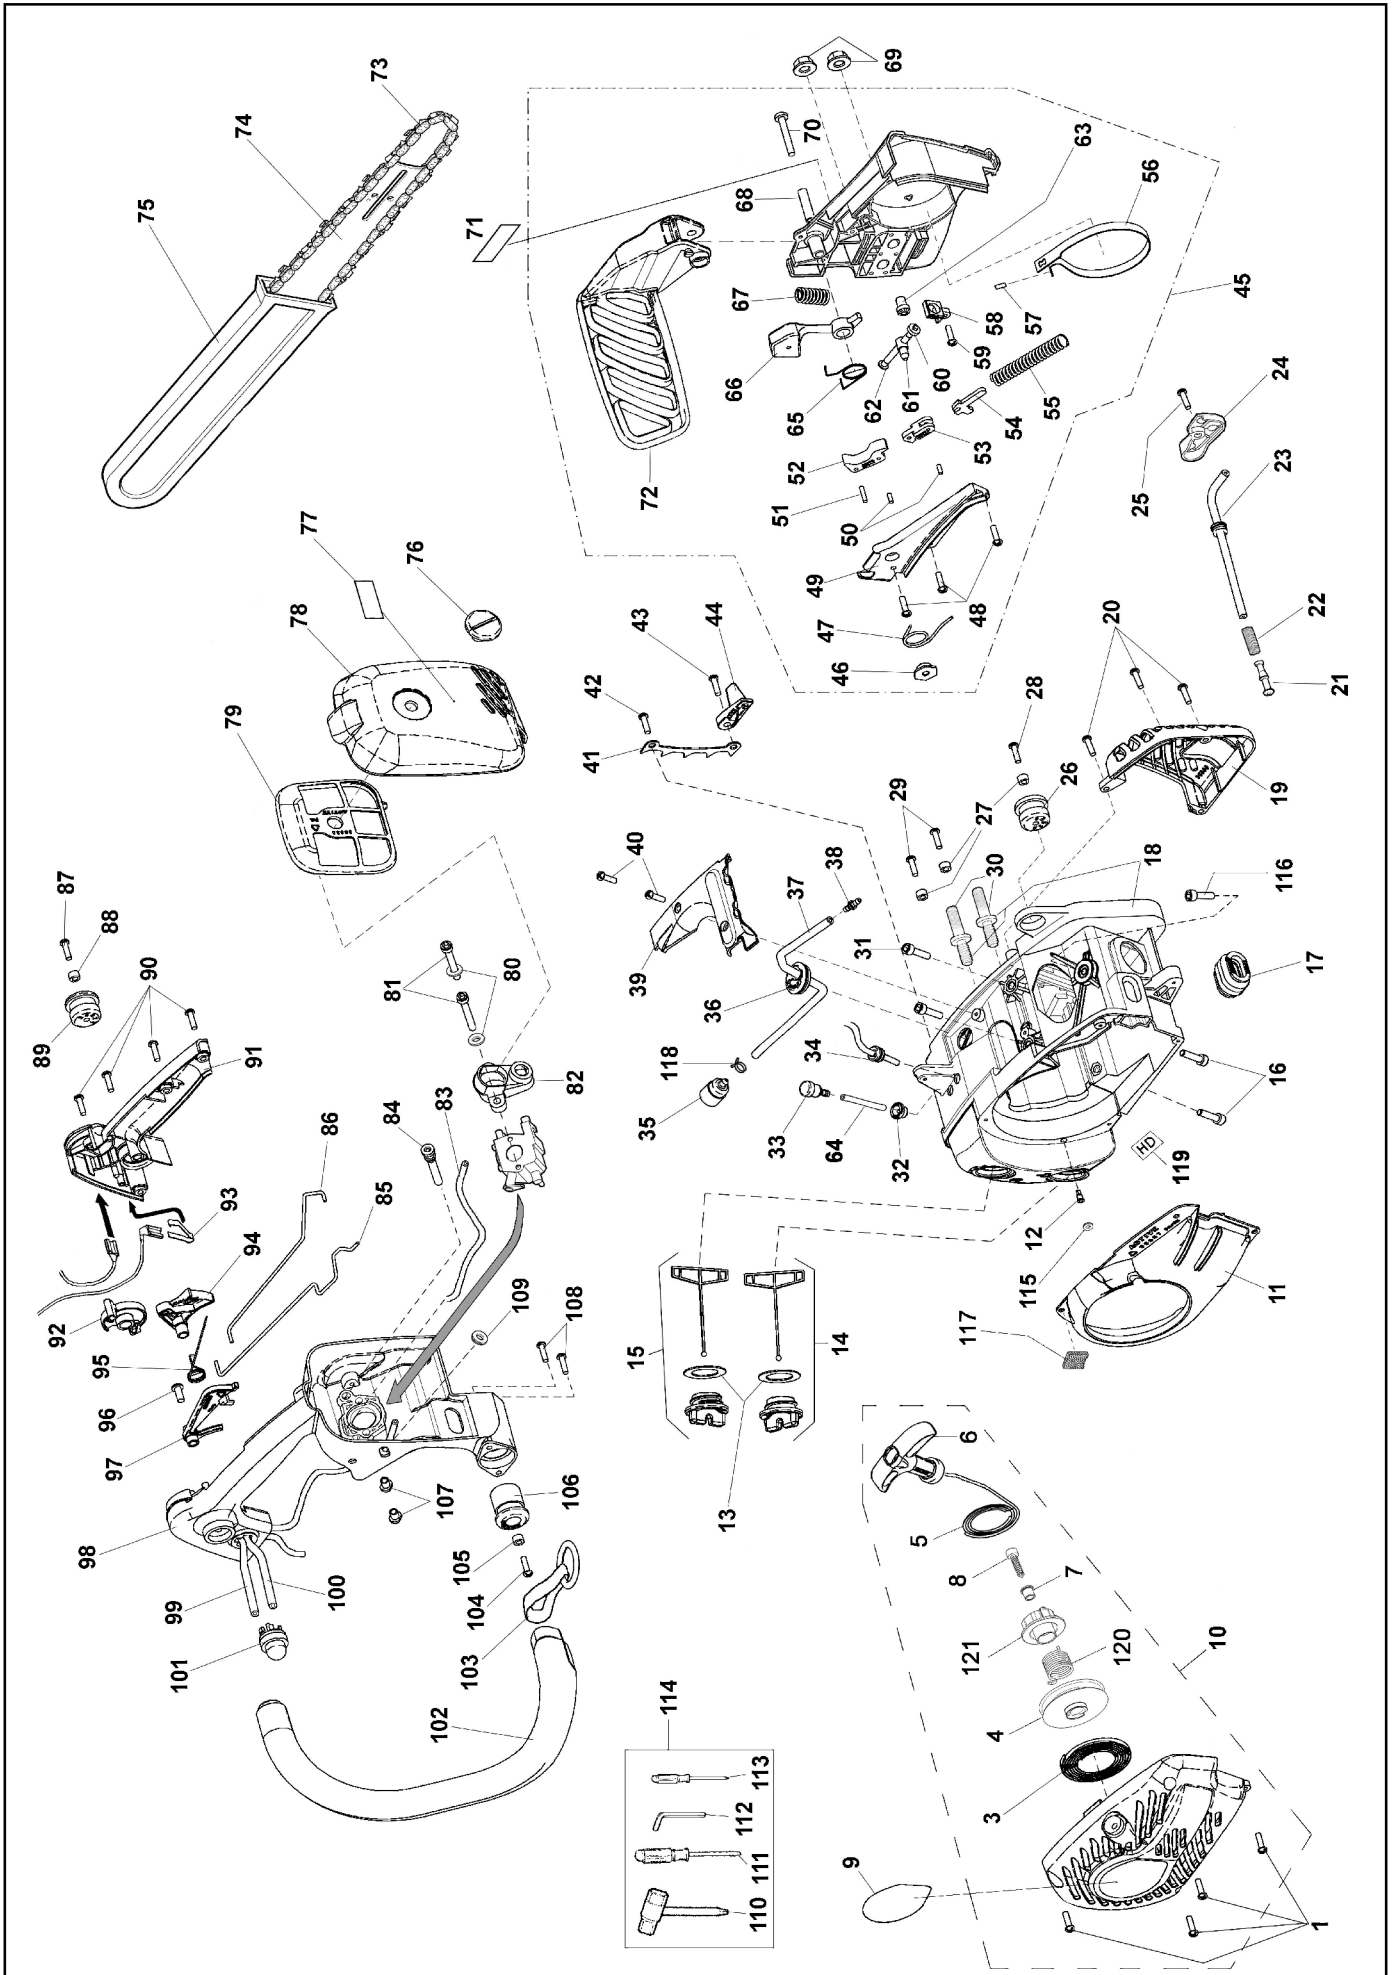

Telaio - Chassis - Frame (ACTIVE 39.39) - Gr. 205

Telaio - Chassis - Frame (ACTIVE 39.39) - Gr. 205