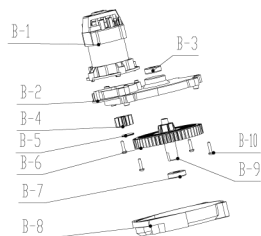

# VeGA 32H ECO 40V r.v. 2020

A

D

MODEL

ZE33-E40V

NO.E1901011

No.	ID zboží	Název
<b>A</b>	<b>Part A</b>	
A-1	GHA10000013	Button
A-2	GHA20000000	Spring
A-3	B5053W00000	Washer
A-4	GHA30000010	Upper Cover
A-5	GHA40000000	Switch
A-6	E203B000000	Plate
A-7	GHA50000000	Wire
A-8	GHA6L000013	Handle
A-9	GHA6R000013	Handle
A-10	GHA70000010	Buckle
A-11	GHA80000010	Lower Cover
A-12	GHA90000010	Plate
A-13	B3058B00000	Screw
A-14	GHA AU000001	Handle
A-15	GHAADR00001	Right Handle
A-16	GHA B0000010	Clip
A-17	B5019W00000	Washer
A-18	B1084W08040	Bolt
A-19	G33C1100073	Knob
A-20	GHAAD000001	Left Handle

No.	ID zboží	Název
<b>B</b>	<b>Part B</b>	
B-1	GHB10000000	Motor Assey
B-2	GHB20000000	Upper Cover
B-3	B0004W00000	Ball
B-4	GHB30000000	Big Gear Wheel
B-5	B9024B00000	Ring
B-6	GHB40000000	Big Gear Wheel
B-7	B0007W00000	Bearing
B-8	GHB50000000	Lower Cover
B-9	GHB60000000	Shaft
B-10	B3058B00000	Screw

No.	ID zboží	Název
<b>C</b>	<b>Part C</b>	
C-1	GHC10000063	Battery Cover
C-2	E2012130010	Rockshaft
C-3	GHC20000013	Casing Handle
C-4	GHC30000000	Magnet
C-5	B3073B00000	Screw
C-6	GHC40000010	Casing
C-7	GHC50000073	Decoration cover
C-8	B3045B00000	Screw
C-9	GHC60000010	Plate
C-10	GHC70000013	Plate
C-11	GHC80000000	Spring
C-12	CS105100000	Controller
C-13	E202F000000	Slider
C-14	E2027000013	Safety Key
C-15	GHC90000010	Casing
C-16	GHC A0000000	Wire
C-16-2	E102D000000	Battery insertion Assy
C-17	GHC B0000010	Plate
C-18	B3073B00000	Screw
C-19	CS103H00000	Ring