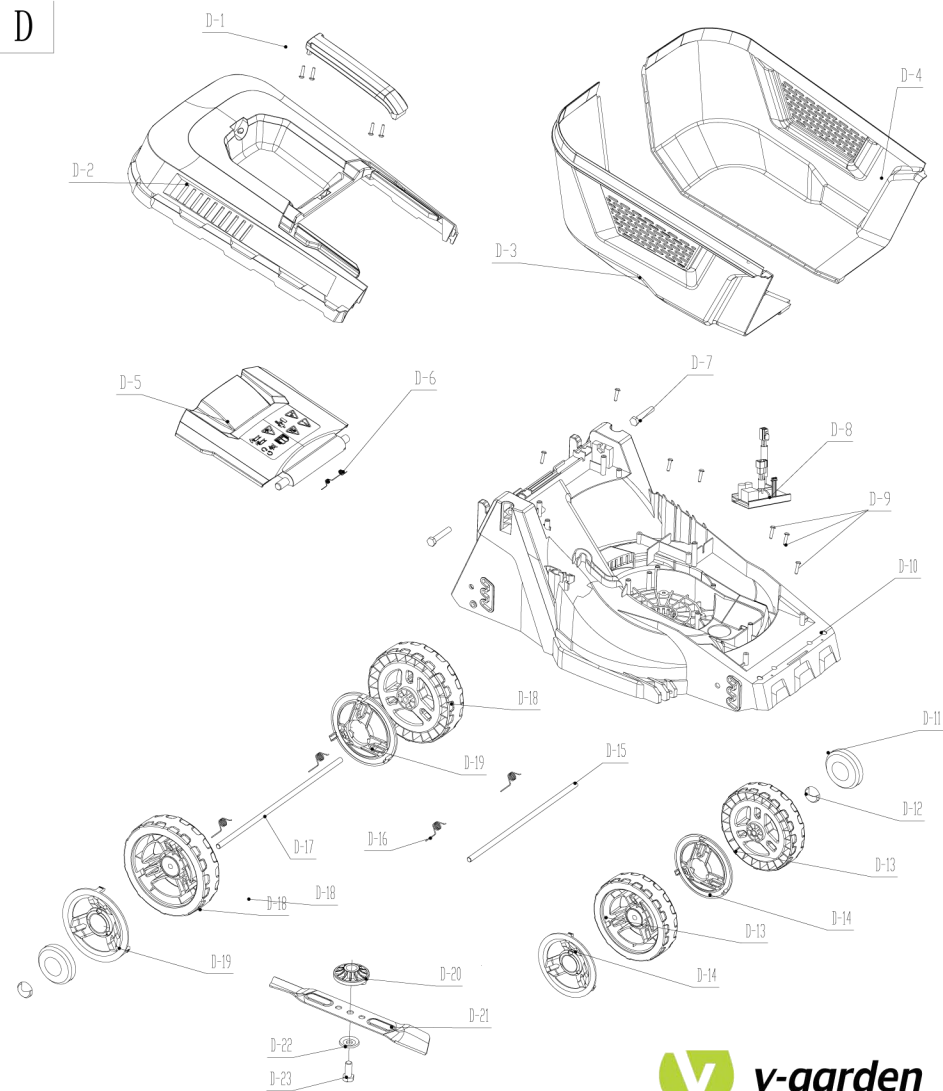

# VeGA 32H ECO 40V r.v. 2020

A

D

MODEL

ZE33-E40V

NO.E1901011

No.	ID zboží	Název
<b>A</b>	<b>Part A</b>	
A-1	GHA10000013	Button
A-2	GHA20000000	Spring
A-3	B5053W00000	Washer
A-4	GHA30000010	Upper Cover
A-5	GHA40000000	Switch
A-6	E203B000000	Plate
A-7	GHA50000000	Wire
A-8	GHA6L000013	Handle
A-9	GHA6R000013	Handle
A-10	GHA70000010	Buckle
A-11	GHA80000010	Lower Cover
A-12	GHA90000010	Plate
A-13	B3058B00000	Screw
A-14	GHA AU000001	Handle
A-15	GHAADR00001	Right Handle
A-16	GHA B0000010	Clip
A-17	B5019W00000	Washer
A-18	B1084W08040	Bolt
A-19	G33C1100073	Knob
A-20	GHAAD000001	Left Handle

No.	ID zboží	Název
<b>B</b>	<b>Part B</b>	
B-1	GHB10000000	Motor Assey
B-2	GHB20000000	Upper Cover
B-3	B0004W00000	Ball
B-4	GHB30000000	Big Gear Wheel
B-5	B9024B00000	Ring
B-6	GHB40000000	Big Gear Wheel
B-7	B0007W00000	Bearing
B-8	GHB50000000	Lower Cover
B-9	GHB60000000	Shaft
B-10	B3058B00000	Screw

No.	ID zboží	Název
<b>C</b>	<b>Part C</b>	
C-1	GHC10000063	Battery Cover
C-2	E2012130010	Rockshaft
C-3	GHC20000013	Casing Handle
C-4	GHC30000000	Magnet
C-5	B3073B00000	Screw
C-6	GHC40000010	Casing
C-7	GHC50000073	Decoration cover
C-8	B3045B00000	Screw
C-9	GHC60000010	Plate
C-10	GHC70000013	Plate
C-11	GHC80000000	Spring
C-12	CS105100000	Controller
C-13	E202F000000	Slider
C-14	E2027000013	Safety Key
C-15	GHC90000010	Casing
C-16	GHC A0000000	Wire
C-16-2	E102D000000	Battery insertion Assy
C-17	GHC B0000010	Plate
C-18	B3073B00000	Screw
C-19	CS103H00000	Ring