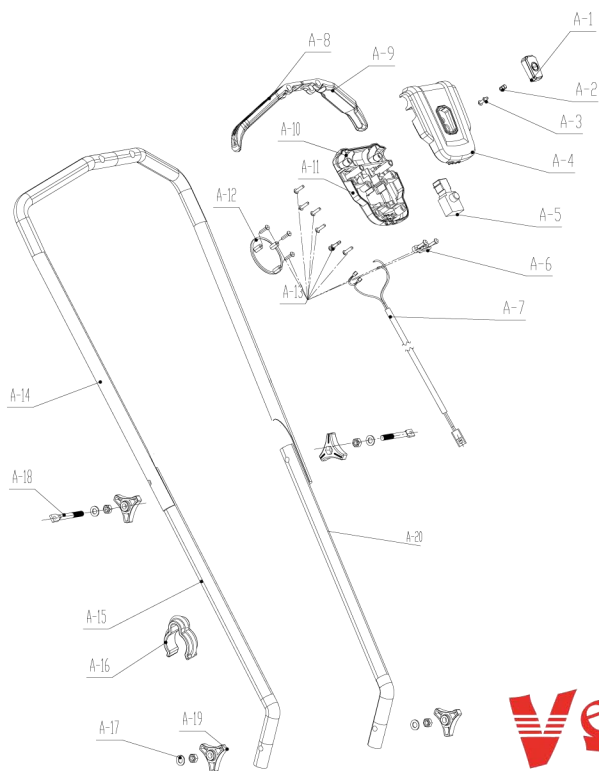

# VeGA 32H ECO 40V r.v. 2020

A

D

MODEL

ZE33-E40V

NO.E1901011

No.	ID zboží	Název
<b>A</b>	<b>Part A</b>	
A-1	GHA10000013	Button
A-2	GHA20000000	Spring
A-3	B5053W00000	Washer
A-4	GHA30000010	Upper Cover
A-5	GHA40000000	Switch
A-6	E203B000000	Plate
A-7	GHA50000000	Wire
A-8	GHA6L000013	Handle
A-9	GHA6R000013	Handle
A-10	GHA70000010	Buckle
A-11	GHA80000010	Lower Cover
A-12	GHA90000010	Plate
A-13	B3058B00000	Screw
A-14	GHA AU000001	Handle
A-15	GHAADR00001	Right Handle
A-16	GHA B0000010	Clip
A-17	B5019W00000	Washer
A-18	B1084W08040	Bolt
A-19	G33C1100073	Knob
A-20	GHAAD000001	Left Handle

No.	ID zboží	Název
<b>B</b>	<b>Part B</b>	
B-1	GHB10000000	Motor Assey
B-2	GHB20000000	Upper Cover
B-3	B0004W00000	Ball
B-4	GHB30000000	Big Gear Wheel
B-5	B9024B00000	Ring
B-6	GHB40000000	Big Gear Wheel
B-7	B0007W00000	Bearing
B-8	GHB50000000	Lower Cover
B-9	GHB60000000	Shaft
B-10	B3058B00000	Screw

No.	ID zboží	Název
<b>C</b>	<b>Part C</b>	
C-1	GHC10000063	Battery Cover
C-2	E2012130010	Rockshaft
C-3	GHC20000013	Casing Handle
C-4	GHC30000000	Magnet
C-5	B3073B00000	Screw
C-6	GHC40000010	Casing
C-7	GHC50000073	Decoration cover
C-8	B3045B00000	Screw
C-9	GHC60000010	Plate
C-10	GHC70000013	Plate
C-11	GHC80000000	Spring
C-12	CS105100000	Controller
C-13	E202F000000	Slider
C-14	E2027000013	Safety Key
C-15	GHC90000010	Casing
C-16	GHC A0000000	Wire
C-16-2	E102D000000	Battery insertion Assy
C-17	GHC B0000010	Plate
C-18	B3073B00000	Screw
C-19	CS103H00000	Ring