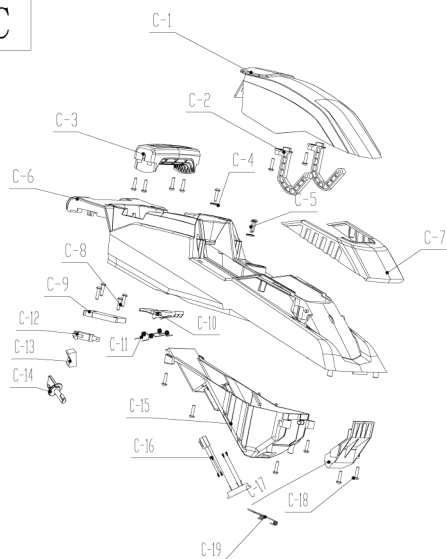

C

B

VeGA 32H ECO 40V r.v. 2020

A

D

MODEL

ZE33-E40V

NO.E1901011