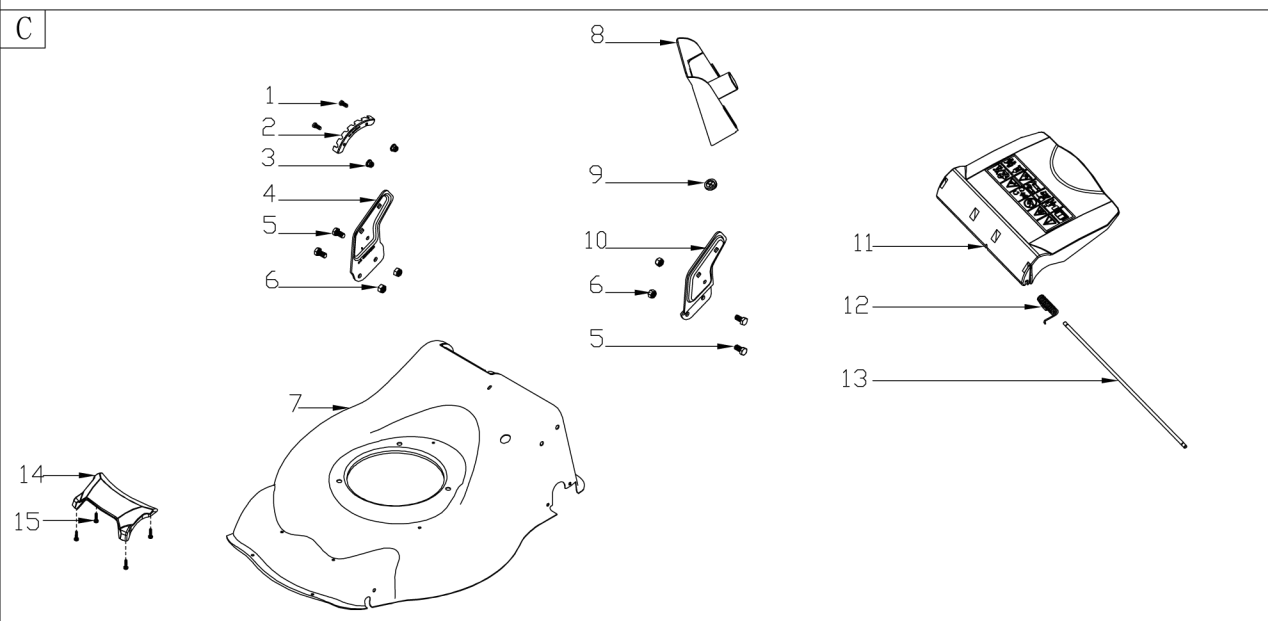

A

B

C

D

E

MODEL	ZE42-E40(S)
NO.E21001032	

No.	ID zboží	Název
A	Part A	
A-1	G335EA00001	Brake Lever
A-2	G3XW0000000	Limiting Stopper
A-3	G2320000000	Foam Pipe
A-4	G333FE00001	Upper Handle
A-5	B1088W08050	Bolt
A-6	B5019W00000	Flat Washer
A-7	G33C1100010	Knob
A-8	G33J0000000	Handle Plug
A-9	G23B0000001	Lower Handle
A-10	G33H2000000	Cable Support
A-11	B1010W08025	Bolt
A-12	B1036W08015	Bolt
A-13	B2009W00000	Nut
A-14	E2043000013	Button
A-15	E204E000000	Spring
A-16	E205A000010	Upper cover
A-17	E2044000000	Fixed plate
A-18	B3061W00000	Screw
A-19	E2070000000	Cable
A-20	E2080000000	Spring
A-21	E205B000000	Spring
A-22	E2090000000	Spring
A-23	E2060000000	Bottom
A-24	E2050000010	Lower Cover
A-25	G33Y3000000	Plate
A-26	E205C000010	Side Cover
A-27	B3058B00000	Screw
A-28	B3056B00000	Screw
A-29	G3375000001	Clutch lever
A-30	B2011B00000	Nut
A-31	G339X300000	Fixed plate
A-32	G339XY90000	Clutch cable
A-33	B1066B06032	Bolt
A-34	G33Q0000113	Plastic Decoration
A-35	G33Q0000113	Plastic Decoration

No.	ID zboží	Název
D	Part D	
D-1	G2440000013	Height Adjustment Handle
D-2	G2490000100	Rear Wheel Shaft Assy
D-3	G24AA000000	Inner Wheel Cover
D-4	B6009B00000	Spring Washer
D-5	BB004W00000	Split Pin
D-6	G24G0000000	7" wheel
D-7	B2017W00000	Nut
D-8	G24R2000073	7" wheel cover
D-9	G24AP201800	Gearbox
D-10	G24AJ000002	Spring
D-11	G34AN000000	Pin
D-12	G24DV000000	Shaft Sleeve
D-13	B1053W05016	Bolt
D-14	B9006B00000	Lock Ring
D-15	G34AG000000	Left Gear
D-16	BA00EB00000	Belt-Li620
D-17	G24D1V00000	Shaft Sleeve
D-18	G34AH000000	Right Gear
D-19	G245X000000	Front Wheel Shaft
D-20	G24BG000000	Shaft Sleeve
D-21	G24E0000000	6" wheel
D-22	G24P0000073	6" wheel cover
D-23	B1058W06012	Bolt
D-24	B2008W00000	Nut
D-25	B5029W00000	Plat washer
D-26	G2410000000	Height Connecting Rod