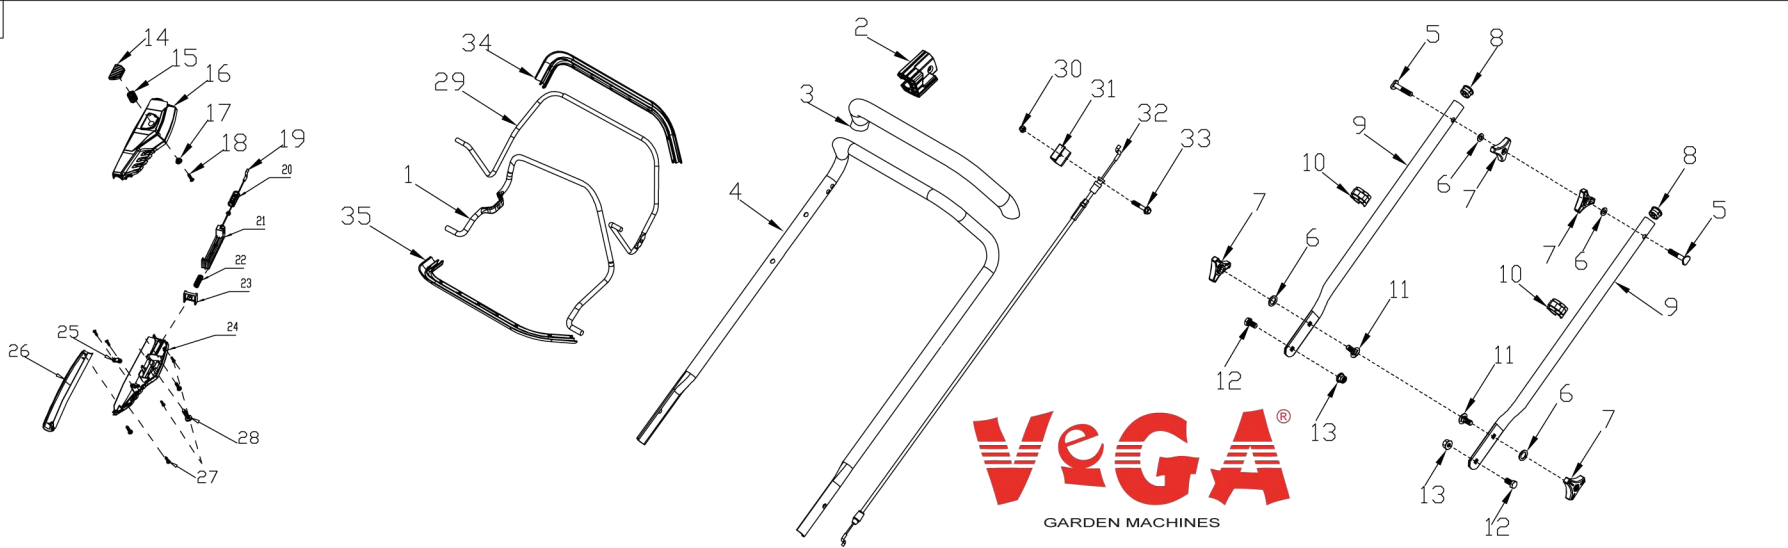

A

B

C

D

E

MODEL	ZE42-E40(S)
NO.E21001032	

No.	ID zboží	Název
A	Part A	
A-1	G335EA00001	Brake Lever
A-2	G3XW0000000	Limiting Stopper
A-3	G2320000000	Foam Pipe
A-4	G333FE00001	Upper Handle
A-5	B1088W08050	Bolt
A-6	B5019W00000	Flat Washer
A-7	G33C1100010	Knob
A-8	G33J0000000	Handle Plug
A-9	G23B0000001	Lower Handle
A-10	G33H2000000	Cable Support
A-11	B1010W08025	Bolt
A-12	B1036W08015	Bolt
A-13	B2009W00000	Nut
A-14	E2043000013	Button
A-15	E204E000000	Spring
A-16	E205A000010	Upper cover
A-17	E2044000000	Fixed plate
A-18	B3061W00000	Screw
A-19	E2070000000	Cable
A-20	E2080000000	Spring
A-21	E205B000000	Spring
A-22	E2090000000	Spring
A-23	E2060000000	Bottom
A-24	E2050000010	Lower Cover
A-25	G33Y3000000	Plate
A-26	E205C000010	Side Cover
A-27	B3058B00000	Screw
A-28	B3056B00000	Screw
A-29	G3375000001	Clutch lever
A-30	B2011B00000	Nut
A-31	G339X300000	Fixed plate
A-32	G339XY90000	Clutch cable
A-33	B1066B06032	Bolt
A-34	G33Q0000113	Plastic Decoration
A-35	G33Q0000113	Plastic Decoration

No.	ID zboží	Název
D	Part D	
D-1	G2440000013	Height Adjustment Handle
D-2	G2490000100	Rear Wheel Shaft Assy
D-3	G24AA000000	Inner Wheel Cover
D-4	B6009B00000	Spring Washer
D-5	BB004W00000	Split Pin
D-6	G24G0000000	7" wheel
D-7	B2017W00000	Nut
D-8	G24R2000073	7" wheel cover
D-9	G24AP201800	Gearbox
D-10	G24AJ000002	Spring
D-11	G34AN000000	Pin
D-12	G24DV000000	Shaft Sleeve
D-13	B1053W05016	Bolt
D-14	B9006B00000	Lock Ring
D-15	G34AG000000	Left Gear
D-16	BA00EB00000	Belt-Li620
D-17	G24D1V00000	Shaft Sleeve
D-18	G34AH000000	Right Gear
D-19	G245X000000	Front Wheel Shaft
D-20	G24BG000000	Shaft Sleeve
D-21	G24E0000000	6" wheel
D-22	G24P0000073	6" wheel cover
D-23	B1058W06012	Bolt
D-24	B2008W00000	Nut
D-25	B5029W00000	Plat washer
D-26	G2410000000	Height Connecting Rod