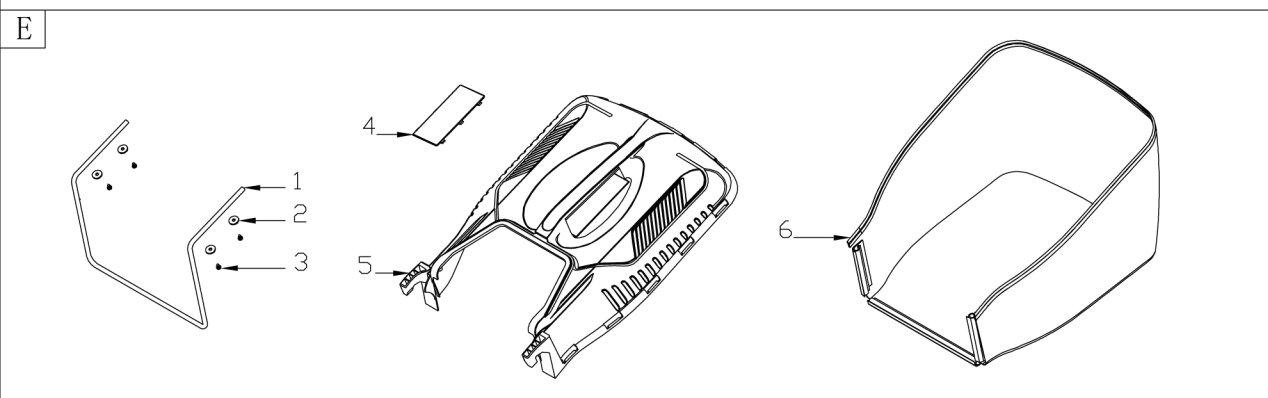

A

B

C

D

E

MODEL	ZE42-E40(S)
NO.E21001032	

No.	ID zboží	Název
A	Part A	
A-1	G335EA00001	Brake Lever
A-2	G3XW0000000	Limiting Stopper
A-3	G2320000000	Foam Pipe
A-4	G333FE00001	Upper Handle
A-5	B1088W08050	Bolt
A-6	B5019W00000	Flat Washer
A-7	G33C1100010	Knob
A-8	G33J0000000	Handle Plug
A-9	G23B0000001	Lower Handle
A-10	G33H2000000	Cable Support
A-11	B1010W08025	Bolt
A-12	B1036W08015	Bolt
A-13	B2009W00000	Nut
A-14	E2043000013	Button
A-15	E204E000000	Spring
A-16	E205A000010	Upper cover
A-17	E2044000000	Fixed plate
A-18	B3061W00000	Screw
A-19	E2070000000	Cable
A-20	E2080000000	Spring
A-21	E205B000000	Spring
A-22	E2090000000	Spring
A-23	E2060000000	Bottom
A-24	E2050000010	Lower Cover
A-25	G33Y3000000	Plate
A-26	E205C000010	Side Cover
A-27	B3058B00000	Screw
A-28	B3056B00000	Screw
A-29	G3375000001	Clutch lever
A-30	B2011B00000	Nut
A-31	G339X300000	Fixed plate
A-32	G339XY90000	Clutch cable
A-33	B1066B06032	Bolt
A-34	G33Q0000113	Plastic Decoration
A-35	G33Q0000113	Plastic Decoration

No.	ID zboží	Název
D	Part D	
D-1	G2440000013	Height Adjustment Handle
D-2	G2490000100	Rear Wheel Shaft Assy
D-3	G24AA000000	Inner Wheel Cover
D-4	B6009B00000	Spring Washer
D-5	BB004W00000	Split Pin
D-6	G24G0000000	7" wheel
D-7	B2017W00000	Nut
D-8	G24R2000073	7" wheel cover
D-9	G24AP201800	Gearbox
D-10	G24AJ000002	Spring
D-11	G34AN000000	Pin
D-12	G24DV000000	Shaft Sleeve
D-13	B1053W05016	Bolt
D-14	B9006B00000	Lock Ring
D-15	G34AG000000	Left Gear
D-16	BA00EB00000	Belt-Li620
D-17	G24D1V00000	Shaft Sleeve
D-18	G34AH000000	Right Gear
D-19	G245X000000	Front Wheel Shaft
D-20	G24BG000000	Shaft Sleeve
D-21	G24E0000000	6" wheel
D-22	G24P0000073	6" wheel cover
D-23	B1058W06012	Bolt
D-24	B2008W00000	Nut
D-25	B5029W00000	Plat washer
D-26	G2410000000	Height Connecting Rod