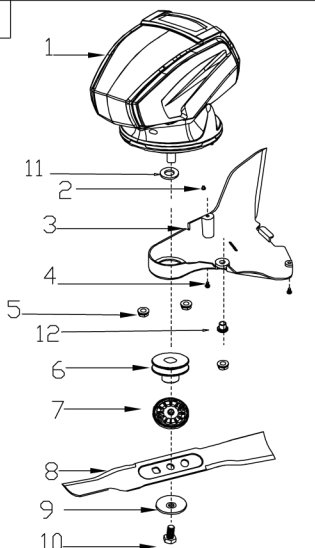

A

B

C

D

E

MODEL	ZE42-E40(S)
NO.E21001032	

No.	ID zboží	Název
A	Part A	
A-1	G335EA00001	Brake Lever
A-2	G3XW0000000	Limiting Stopper
A-3	G2320000000	Foam Pipe
A-4	G333FE00001	Upper Handle
A-5	B1088W08050	Bolt
A-6	B5019W00000	Flat Washer
A-7	G33C1100010	Knob
A-8	G33J0000000	Handle Plug
A-9	G23B0000001	Lower Handle
A-10	G33H2000000	Cable Support
A-11	B1010W08025	Bolt
A-12	B1036W08015	Bolt
A-13	B2009W00000	Nut
A-14	E2043000013	Button
A-15	E204E000000	Spring
A-16	E205A000010	Upper cover
A-17	E2044000000	Fixed plate
A-18	B3061W00000	Screw
A-19	E2070000000	Cable
A-20	E2080000000	Spring
A-21	E205B000000	Spring
A-22	E2090000000	Spring
A-23	E2060000000	Bottom
A-24	E2050000010	Lower Cover
A-25	G33Y3000000	Plate
A-26	E205C000010	Side Cover
A-27	B3058B00000	Screw
A-28	B3056B00000	Screw
A-29	G3375000001	Clutch lever
A-30	B2011B00000	Nut
A-31	G339X300000	Fixed plate
A-32	G339XY90000	Clutch cable
A-33	B1066B06032	Bolt
A-34	G33Q0000113	Plastic Decoration
A-35	G33Q0000113	Plastic Decoration

No.	ID zboží	Název
D	Part D	
D-1	G2440000013	Height Adjustment Handle
D-2	G2490000100	Rear Wheel Shaft Assy
D-3	G24AA000000	Inner Wheel Cover
D-4	B6009B00000	Spring Washer
D-5	BB004W00000	Split Pin
D-6	G24G0000000	7" wheel
D-7	B2017W00000	Nut
D-8	G24R2000073	7" wheel cover
D-9	G24AP201800	Gearbox
D-10	G24AJ000002	Spring
D-11	G34AN000000	Pin
D-12	G24DV000000	Shaft Sleeve
D-13	B1053W05016	Bolt
D-14	B9006B00000	Lock Ring
D-15	G34AG000000	Left Gear
D-16	BA00EB00000	Belt-Li620
D-17	G24D1V00000	Shaft Sleeve
D-18	G34AH000000	Right Gear
D-19	G245X000000	Front Wheel Shaft
D-20	G24BG000000	Shaft Sleeve
D-21	G24E0000000	6" wheel
D-22	G24P0000073	6" wheel cover
D-23	B1058W06012	Bolt
D-24	B2008W00000	Nut
D-25	B5029W00000	Plat washer
D-26	G2410000000	Height Connecting Rod