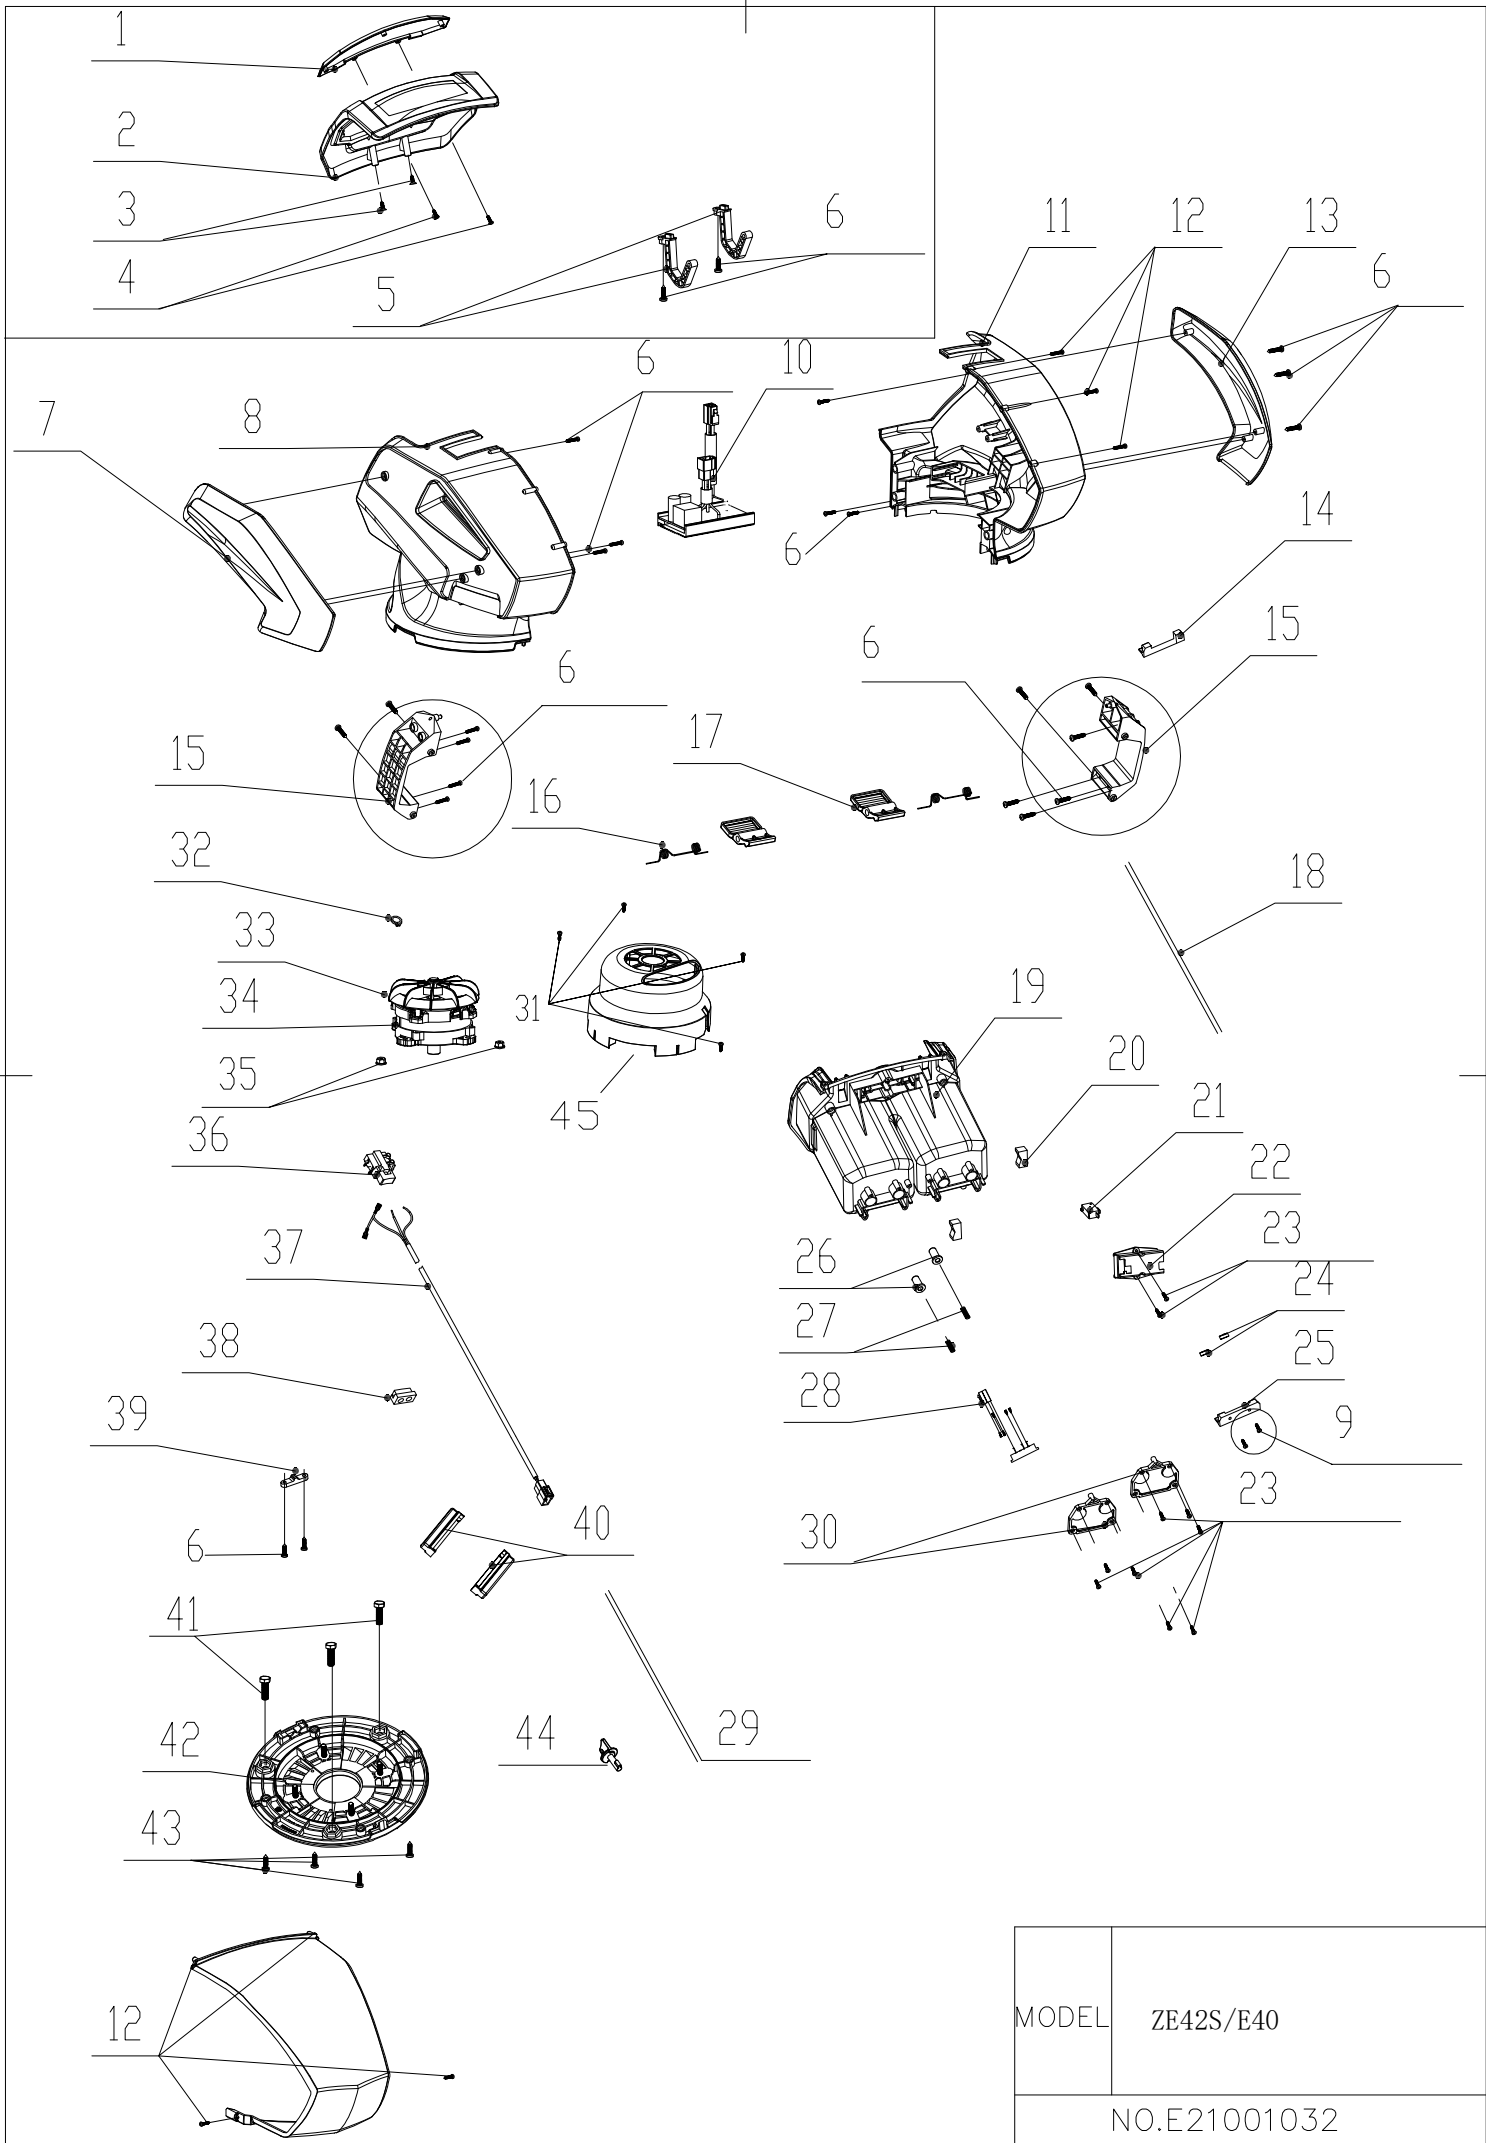

No.	ID zboží	Název
1	E2012120063	Window
2	E2012110010	Battery Cover Plate
3	B3073B00000	Screw
4	B3035B00000	Screw
5	E2012130010	Whirling arm
6	B3036B00000	Screw
7	E2014000055	Right Guard board
8	E2016000010	Right Cover
9	B3033B00000	Screw
10	E1031BX0000	Machine controller
11	E2015000010	Left Cover
12	B3050B00000	Screw
13	E2013000055	Left Guard board
14	E104A300000	Limited block
15	E2022000010	Battery box holder
16	GHDN0000000	Spring
17	GHC70000013	Battery locker
18	G37B0000000	Ties
19	E2021N00010	Battery box
20	E202FN00000	Sliding block
21	CS103900000	Switch
22	E1029N00010	Switch Plate
23	B3045B00000	Screw
24	E202A000000	Magnet
25	E202B000010	Magnet pressing plate
26	Y2640000000	Slide bushing
27	E202C000000	Spring
28	E102X000000	Wire
29	G37BNX00000	Ties
30	E20200E0000	Connector pressing plate
31	B3056B00000	Screw
32	B9006B00000	Ring
33	GJB1FY00010	Fan
34	E1032L00650	Motor
35	B2016W00000	Nut
36	GHA40000000	Switvh
37	E1031D00000	Wire
38	E203C000010	Wire sheath
39	E203B000000	Wire clamp
40	E20A1000000	Controller Plate
41	B1078W08025	Bolt
42	E2036000013	Motor Base
43	B3023W00000	Screw
44	E2027000013	Key
45	E104A500010	Motor Cover