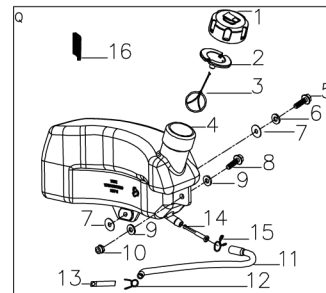

VeGA 46 HWXV 6in1 Motor Y145V 2022