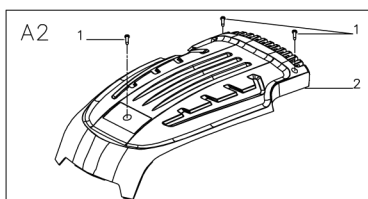

VeGA 46 HWXV 6in1 Motor Y145V 2022