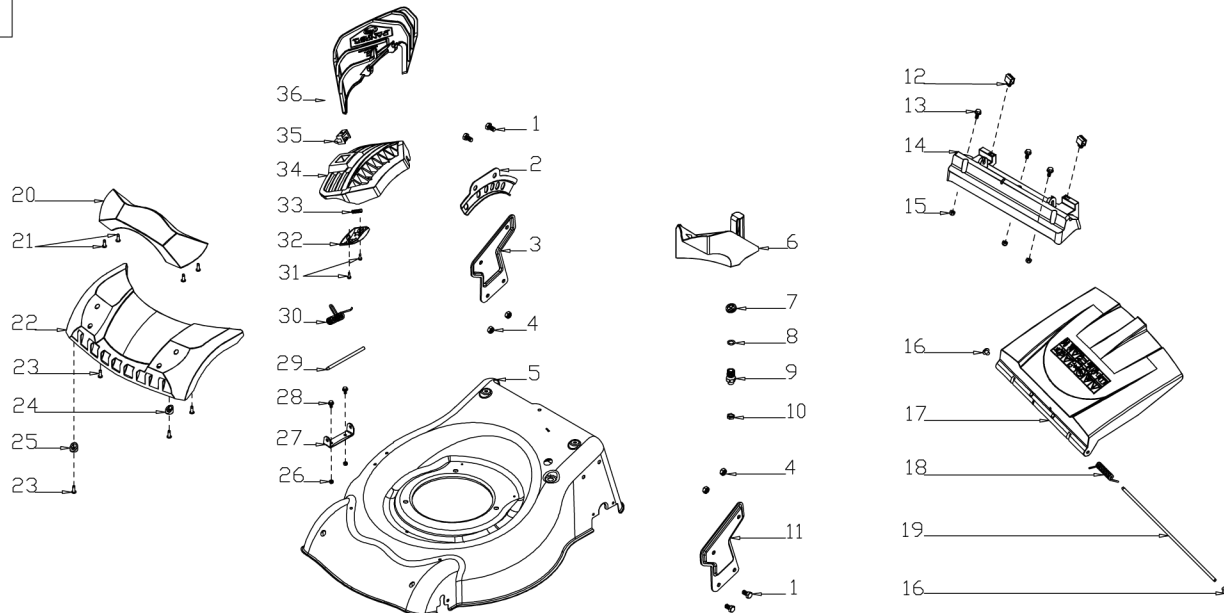

A

VeGA®
GARDEN MACHINES

B

C

D

E

**VeGA 46 HWXV 6in1
2022**

F

v-garden

MODEL G46SHL-B1

NO.21001002