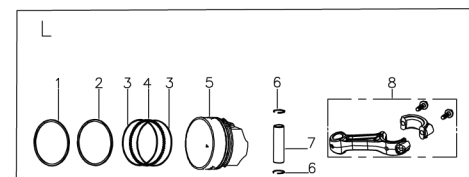

VeGA 46 HWXV 6in1 Motor Y145V 2022