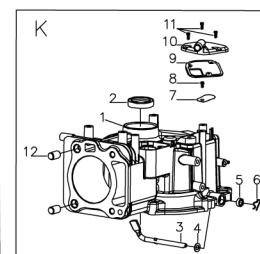

VeGA 46 HWXV 6in1 Motor Y145V 2022