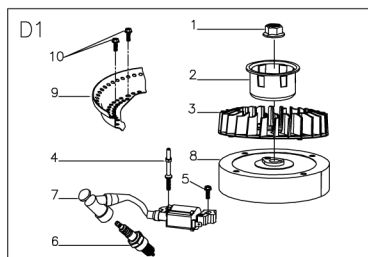

VeGA 46 HWXV 6in1 Motor Y145V 2022