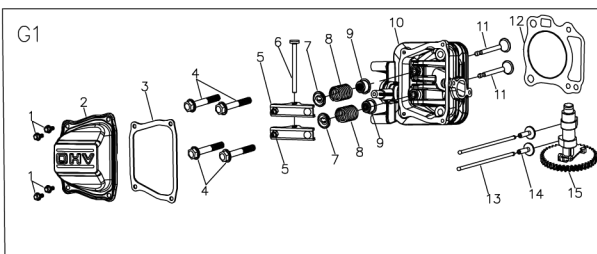

VeGA 46 HWXV 6in1 Motor Y145V 2022