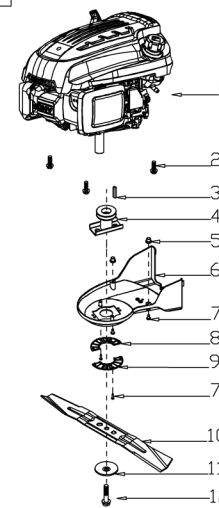

A

VeGA®
GARDEN MACHINES

B

C

D

E

**VeGA 46 HWXV 6in1
2022**

F

v-garden

MODEL G46SHL-B1

NO.21001002