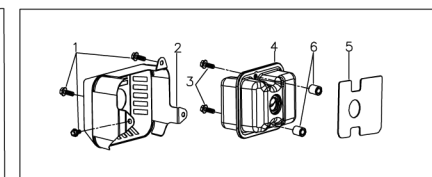

VeGA 46 HWXV 6in1 Motor Y145V 2022