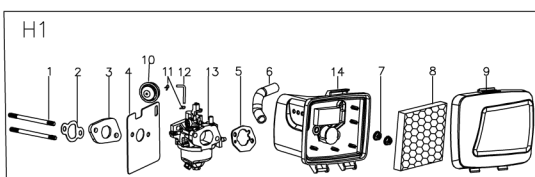

VeGA 46 HWXV 6in1 Motor Y145V 2022