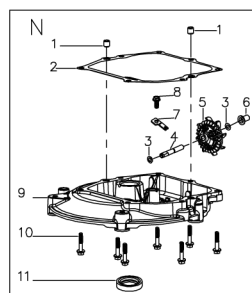

VeGA 46 HWXV 6in1 Motor Y145V 2022