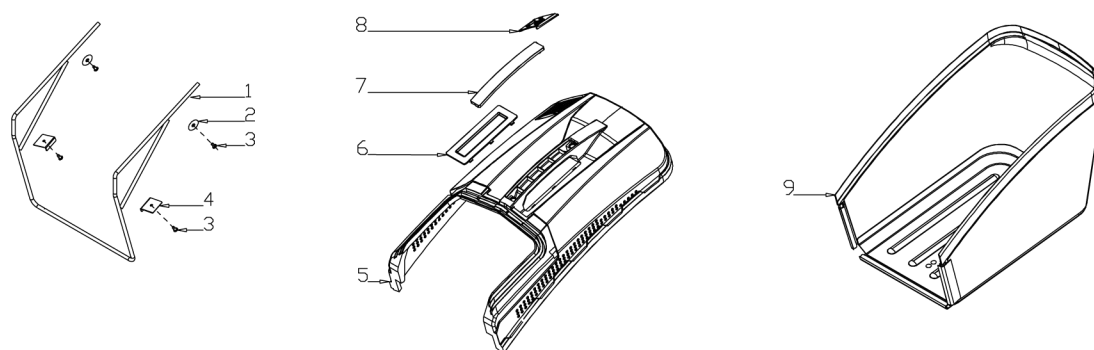

v-garden

MODEL G46SHL-B1

NO.21001002

No.	ID zboží	Název
A	Part A	
A-1	G33Q0000110	Plastic Decoration
A-2	G3375000001	Clutch Lever
A-3	G3354N00001	Brake Lever
A-4	G33XW0000000	Limiting Stopper
A-5	G33Q0000111	Plastic Decoration
A-6	G3320000000	Foam Pipe
A-7	G333F400001	Upper Handle
A-8	B2011B00000	Nut
A-9	G339X300000	Cable Fixing Clamp
A-10	G639XXN0000	Brake Cable
A-11	G339XY90000	Clutch cabel
A-12	B1066B06032	Bolt
A-13	G33B4000001	Lower Handle
A-14	B1088W08050	Bolt
A-15	B5019W00000	Flat Washer
A-16	G33C1100011	Knob
A-17	G33K0000000	Rope Guide
A-18	G33H2000000	Cable Support
A-19	B1087W08032	Bolt
A-20	B2009W00000	Nut
A-21	G33J0000000	Handle Plug
A-22	B1048B06048	Bolt
A-23	GD1B0000000	Cable
A-24	TSHZC000010	
A-25	B2002B00000	Nut

No.	ID zboží	Název
C	Part C	
C-1	YB2DY1B0000	Engine
C-2	B1077W08025	Bolt
C-3	BE001W00000	Flat Key
C-4	G34AWY00000	Blade adapter
C-5	G22K0000000	Screw Cap
C-6	G323N000000	Belt Cover
C-7	B3022W00000	Screw
C-8	G323G000000	Belt Cover Plate
C-9	G323H000000	Belt Cover Plate
C-10	G3510000000	18" Blade
C-11	G3520000000	Blade Washer
C-12	B1001B00032	Blade Bolt
C-13	B3034B00000	Screw
C-14	Y7A10000013	Engine Cover
C-15	Y28E0000000	Filtering Net Duct of Fuel
C-16	Y28K0000000	Oil Pipe Circlip I