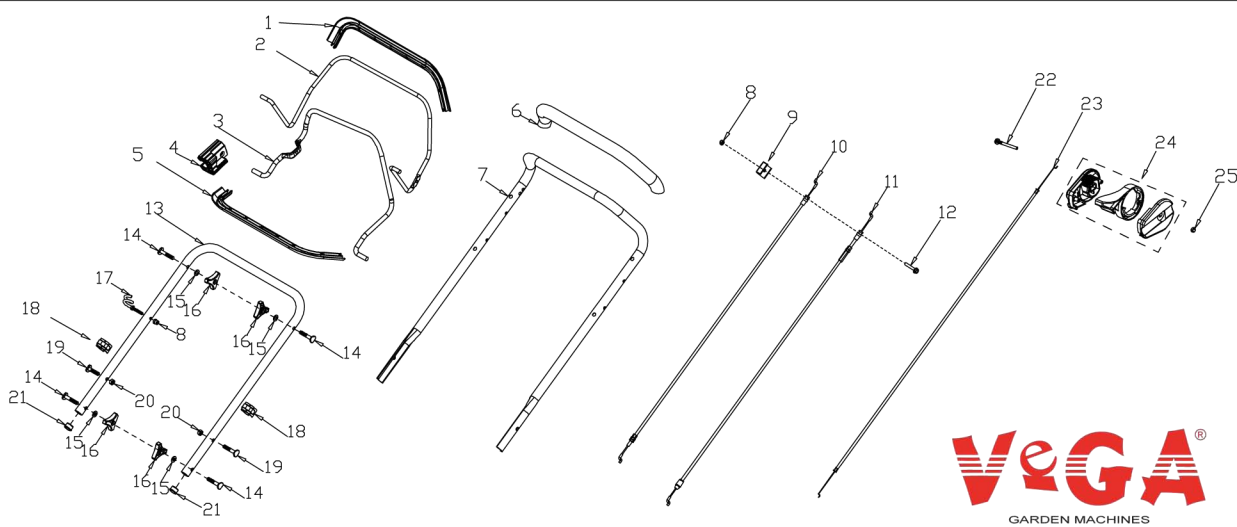

A

VeGA®
GARDEN MACHINES

B