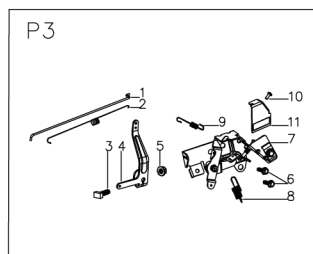

VeGA 46 HWXV 6in1 Motor Y145V 2022