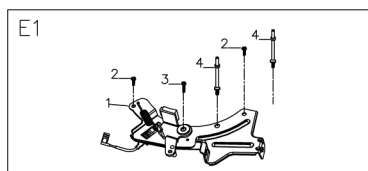

VeGA 46 HWXV 6in1 Motor Y145V 2022