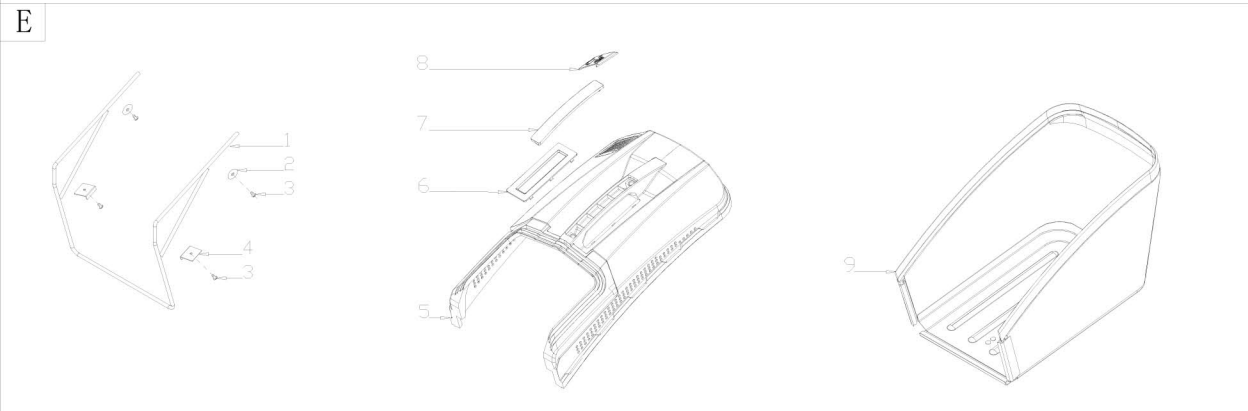

A

B

C

D

E

VeGA 46S ECO 6in1 2021

MODEL	ZE46-E80 (SHL)
	NO.E2001013

No.	ID zboží	Název
A	Part A	
A-1	G335EA00001	Brake Lever
A-2	G3XW0000000	Limiting Stopper
A-3	G3320000000	Foam Pipe
A-4	G333FE00001	Upper Handle
A-5	G33B4000001	Lower Handle
A-6	B1088W08050	Bolt
A-7	B5019W00000	Flat Washer
A-8	G33C1100010	Knob
A-9	G33H2000000	Cable Support
A-10	B1087W08032	Bolt
A-11	B2009W00000	Nut
A-12	G33J0000000	Handle Plug
A-13	E2043000013	Button
A-14	E204E000000	Spring
A-15	E205A000010	Upper Cover
A-16	E2044000000	Fixed plate
A-17	B3061W00000	Screw
A-18	E2070000000	Cable
A-19	E2080000000	Spring
A-20	E205B000000	Tie rod
A-21	E2090000000	Spring
A-22	E2060000000	Button
A-23	E2050000010	Lower Cover
A-24	G33Y3000000	plate
A-25	E205C000010	Side Cover
A-26	B3058B00000	Screw
A-27	B3023W00000	Screw
A-28	B2011B00000	Nut
A-29	G339X300000	Fixed plate
A-30	G339XY90000	Cable
A-31	B1066B06032	Bolt
A-32	G3375000001	Lever
A-33	G33Q0000113	Plastic Decoration
A-34	G33Q0000113	Plastic Decoration

No.	ID zboží	Název
D	Part D	
D-1	G4420000013	Height Adjustment Handle
D-2	G3490000300	Rear Wheel Shaft Assy
D-3	G34AC000000	Inner Wheel Cover
D-4	B6009B00000	Spring Washer
D-5	B1058W06012	Bolt
D-6	B0014W00000	Ball Bearing
D-7	G34L1000000	10" Wheel
D-8	B5031W00000	Flat Washer
D-9	B2017W00000	Nut
D-10	G34V2000073	10" Wheel Cover
D-11	BB004W00000	Splint Pin
D-12	BA00FB00000	Belt
D-13	G34AP201800	Gearbox
D-14	G34AJE00000	Spring
D-15	G34AN000000	Pin
D-16	B2007W00000	Nut
D-17	G34DV000000	Shaft Sleeve
D-17-1	B0021W00000	Ball Bearing
D-18	B1053W05012	Bolt
D-19	B9006B00000	Ring
D-20	B5033W00000	Flat Washer
D-21	G54AL000000	Left Gear
D-22	G54AM000000	Right Gear
D-23	G3451Y00000	Front Wheel Sheft
D-24	B2008W00000	Nut
D-25	B1058W06012	Bolt
D-26	B2016W00000	Nut
D-27	B0019W00000	Bearing
D-28	G24F3000000	7" Wheel
D-29	G24R4000073	7" Wheel cover
D-30	G34AX100000	Spring
D-31	G3410000100	Height Adjustment Rod
D-32	G349X000000	Shaft Sleeve
D-33	G3CT0000000	Sleeve