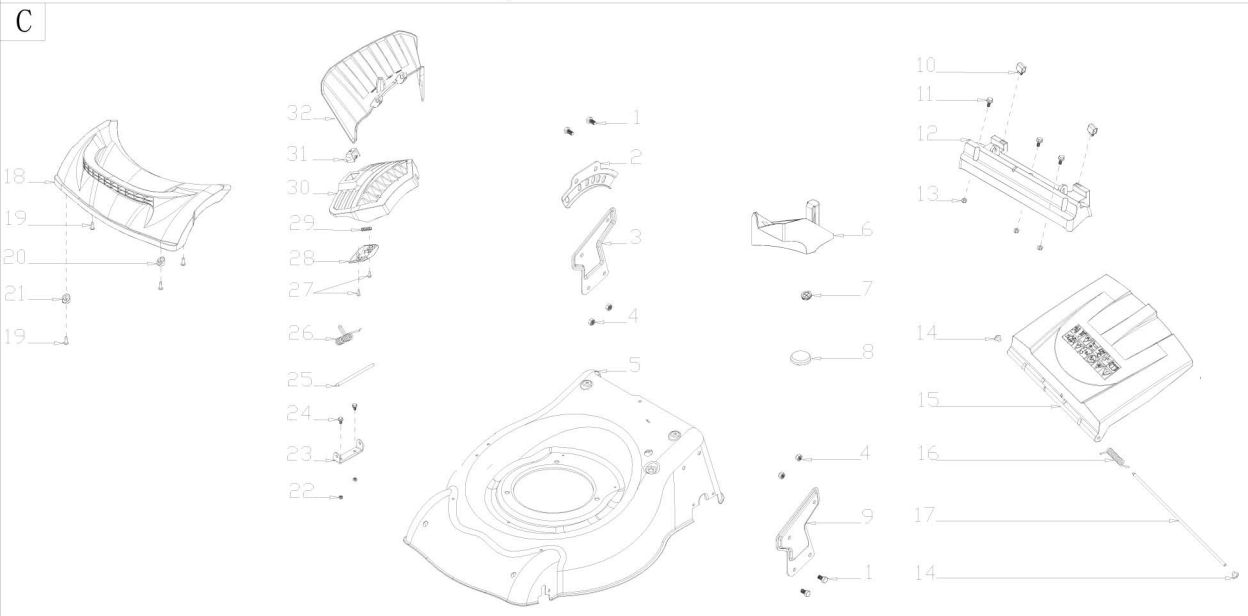

A

B

C

D

E

VeGA 46S ECO 6in1 2021

MODEL	ZE46-E80 (SHL)
	NO.E2001013

No.	ID zboží	Název
A	Part A	
A-1	G335EA00001	Brake Lever
A-2	G3XW0000000	Limiting Stopper
A-3	G3320000000	Foam Pipe
A-4	G333FE00001	Upper Handle
A-5	G33B4000001	Lower Handle
A-6	B1088W08050	Bolt
A-7	B5019W00000	Flat Washer
A-8	G33C1100010	Knob
A-9	G33H2000000	Cable Support
A-10	B1087W08032	Bolt
A-11	B2009W00000	Nut
A-12	G33J0000000	Handle Plug
A-13	E2043000013	Button
A-14	E204E000000	Spring
A-15	E205A000010	Upper Cover
A-16	E2044000000	Fixed plate
A-17	B3061W00000	Screw
A-18	E2070000000	Cable
A-19	E2080000000	Spring
A-20	E205B000000	Tie rod
A-21	E2090000000	Spring
A-22	E2060000000	Button
A-23	E2050000010	Lower Cover
A-24	G33Y3000000	plate
A-25	E205C000010	Side Cover
A-26	B3058B00000	Screw
A-27	B3023W00000	Screw
A-28	B2011B00000	Nut
A-29	G339X300000	Fixed plate
A-30	G339XY90000	Cable
A-31	B1066B06032	Bolt
A-32	G3375000001	Lever
A-33	G33Q0000113	Plastic Decoration
A-34	G33Q0000113	Plastic Decoration

No.	ID zboží	Název
D	Part D	
D-1	G4420000013	Height Adjustment Handle
D-2	G3490000300	Rear Wheel Shaft Assy
D-3	G34AC000000	Inner Wheel Cover
D-4	B6009B00000	Spring Washer
D-5	B1058W06012	Bolt
D-6	B0014W00000	Ball Bearing
D-7	G34L1000000	10" Wheel
D-8	B5031W00000	Flat Washer
D-9	B2017W00000	Nut
D-10	G34V2000073	10" Wheel Cover
D-11	BB004W00000	Splint Pin
D-12	BA00FB00000	Belt
D-13	G34AP201800	Gearbox
D-14	G34AJE00000	Spring
D-15	G34AN000000	Pin
D-16	B2007W00000	Nut
D-17	G34DV000000	Shaft Sleeve
D-17-1	B0021W00000	Ball Bearing
D-18	B1053W05012	Bolt
D-19	B9006B00000	Ring
D-20	B5033W00000	Flat Washer
D-21	G54AL000000	Left Gear
D-22	G54AM000000	Right Gear
D-23	G3451Y00000	Front Wheel Sheft
D-24	B2008W00000	Nut
D-25	B1058W06012	Bolt
D-26	B2016W00000	Nut
D-27	B0019W00000	Bearing
D-28	G24F3000000	7" Wheel
D-29	G24R4000073	7" Wheel cover
D-30	G34AX100000	Spring
D-31	G3410000100	Height Adjustment Rod
D-32	G349X000000	Shaft Sleeve
D-33	G3CT0000000	Sleeve