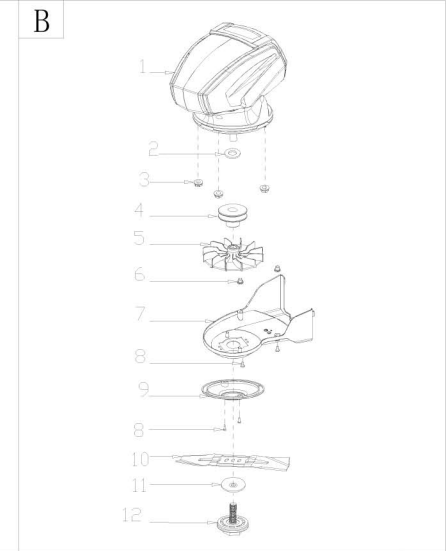

A

B

C

D

E

VeGA 46S ECO 6in1 2021

MODEL	ZE46-E80 (SHL)
	NO.E2001013

No.	ID zboží	Název
A	Part A	
A-1	G335EA00001	Brake Lever
A-2	G3XW0000000	Limiting Stopper
A-3	G3320000000	Foam Pipe
A-4	G333FE00001	Upper Handle
A-5	G33B4000001	Lower Handle
A-6	B1088W08050	Bolt
A-7	B5019W00000	Flat Washer
A-8	G33C1100010	Knob
A-9	G33H2000000	Cable Support
A-10	B1087W08032	Bolt
A-11	B2009W00000	Nut
A-12	G33J0000000	Handle Plug
A-13	E2043000013	Button
A-14	E204E000000	Spring
A-15	E205A000010	Upper Cover
A-16	E2044000000	Fixed plate
A-17	B3061W00000	Screw
A-18	E2070000000	Cable
A-19	E2080000000	Spring
A-20	E205B000000	Tie rod
A-21	E2090000000	Spring
A-22	E2060000000	Button
A-23	E2050000010	Lower Cover
A-24	G33Y3000000	plate
A-25	E205C000010	Side Cover
A-26	B3058B00000	Screw
A-27	B3023W00000	Screw
A-28	B2011B00000	Nut
A-29	G339X300000	Fixed plate
A-30	G339XY90000	Cable
A-31	B1066B06032	Bolt
A-32	G3375000001	Lever
A-33	G33Q0000113	Plastic Decoration
A-34	G33Q0000113	Plastic Decoration

No.	ID zboží	Název
D	Part D	
D-1	G4420000013	Height Adjustment Handle
D-2	G3490000300	Rear Wheel Shaft Assy
D-3	G34AC000000	Inner Wheel Cover
D-4	B6009B00000	Spring Washer
D-5	B1058W06012	Bolt
D-6	B0014W00000	Ball Bearing
D-7	G34L1000000	10" Wheel
D-8	B5031W00000	Flat Washer
D-9	B2017W00000	Nut
D-10	G34V2000073	10" Wheel Cover
D-11	BB004W00000	Splint Pin
D-12	BA00FB00000	Belt
D-13	G34AP201800	Gearbox
D-14	G34AJE00000	Spring
D-15	G34AN000000	Pin
D-16	B2007W00000	Nut
D-17	G34DV000000	Shaft Sleeve
D-17-1	B0021W00000	Ball Bearing
D-18	B1053W05012	Bolt
D-19	B9006B00000	Ring
D-20	B5033W00000	Flat Washer
D-21	G54AL000000	Left Gear
D-22	G54AM000000	Right Gear
D-23	G3451Y00000	Front Wheel Sheft
D-24	B2008W00000	Nut
D-25	B1058W06012	Bolt
D-26	B2016W00000	Nut
D-27	B0019W00000	Bearing
D-28	G24F3000000	7" Wheel
D-29	G24R4000073	7" Wheel cover
D-30	G34AX100000	Spring
D-31	G3410000100	Height Adjustment Rod
D-32	G349X000000	Shaft Sleeve
D-33	G3CT0000000	Sleeve