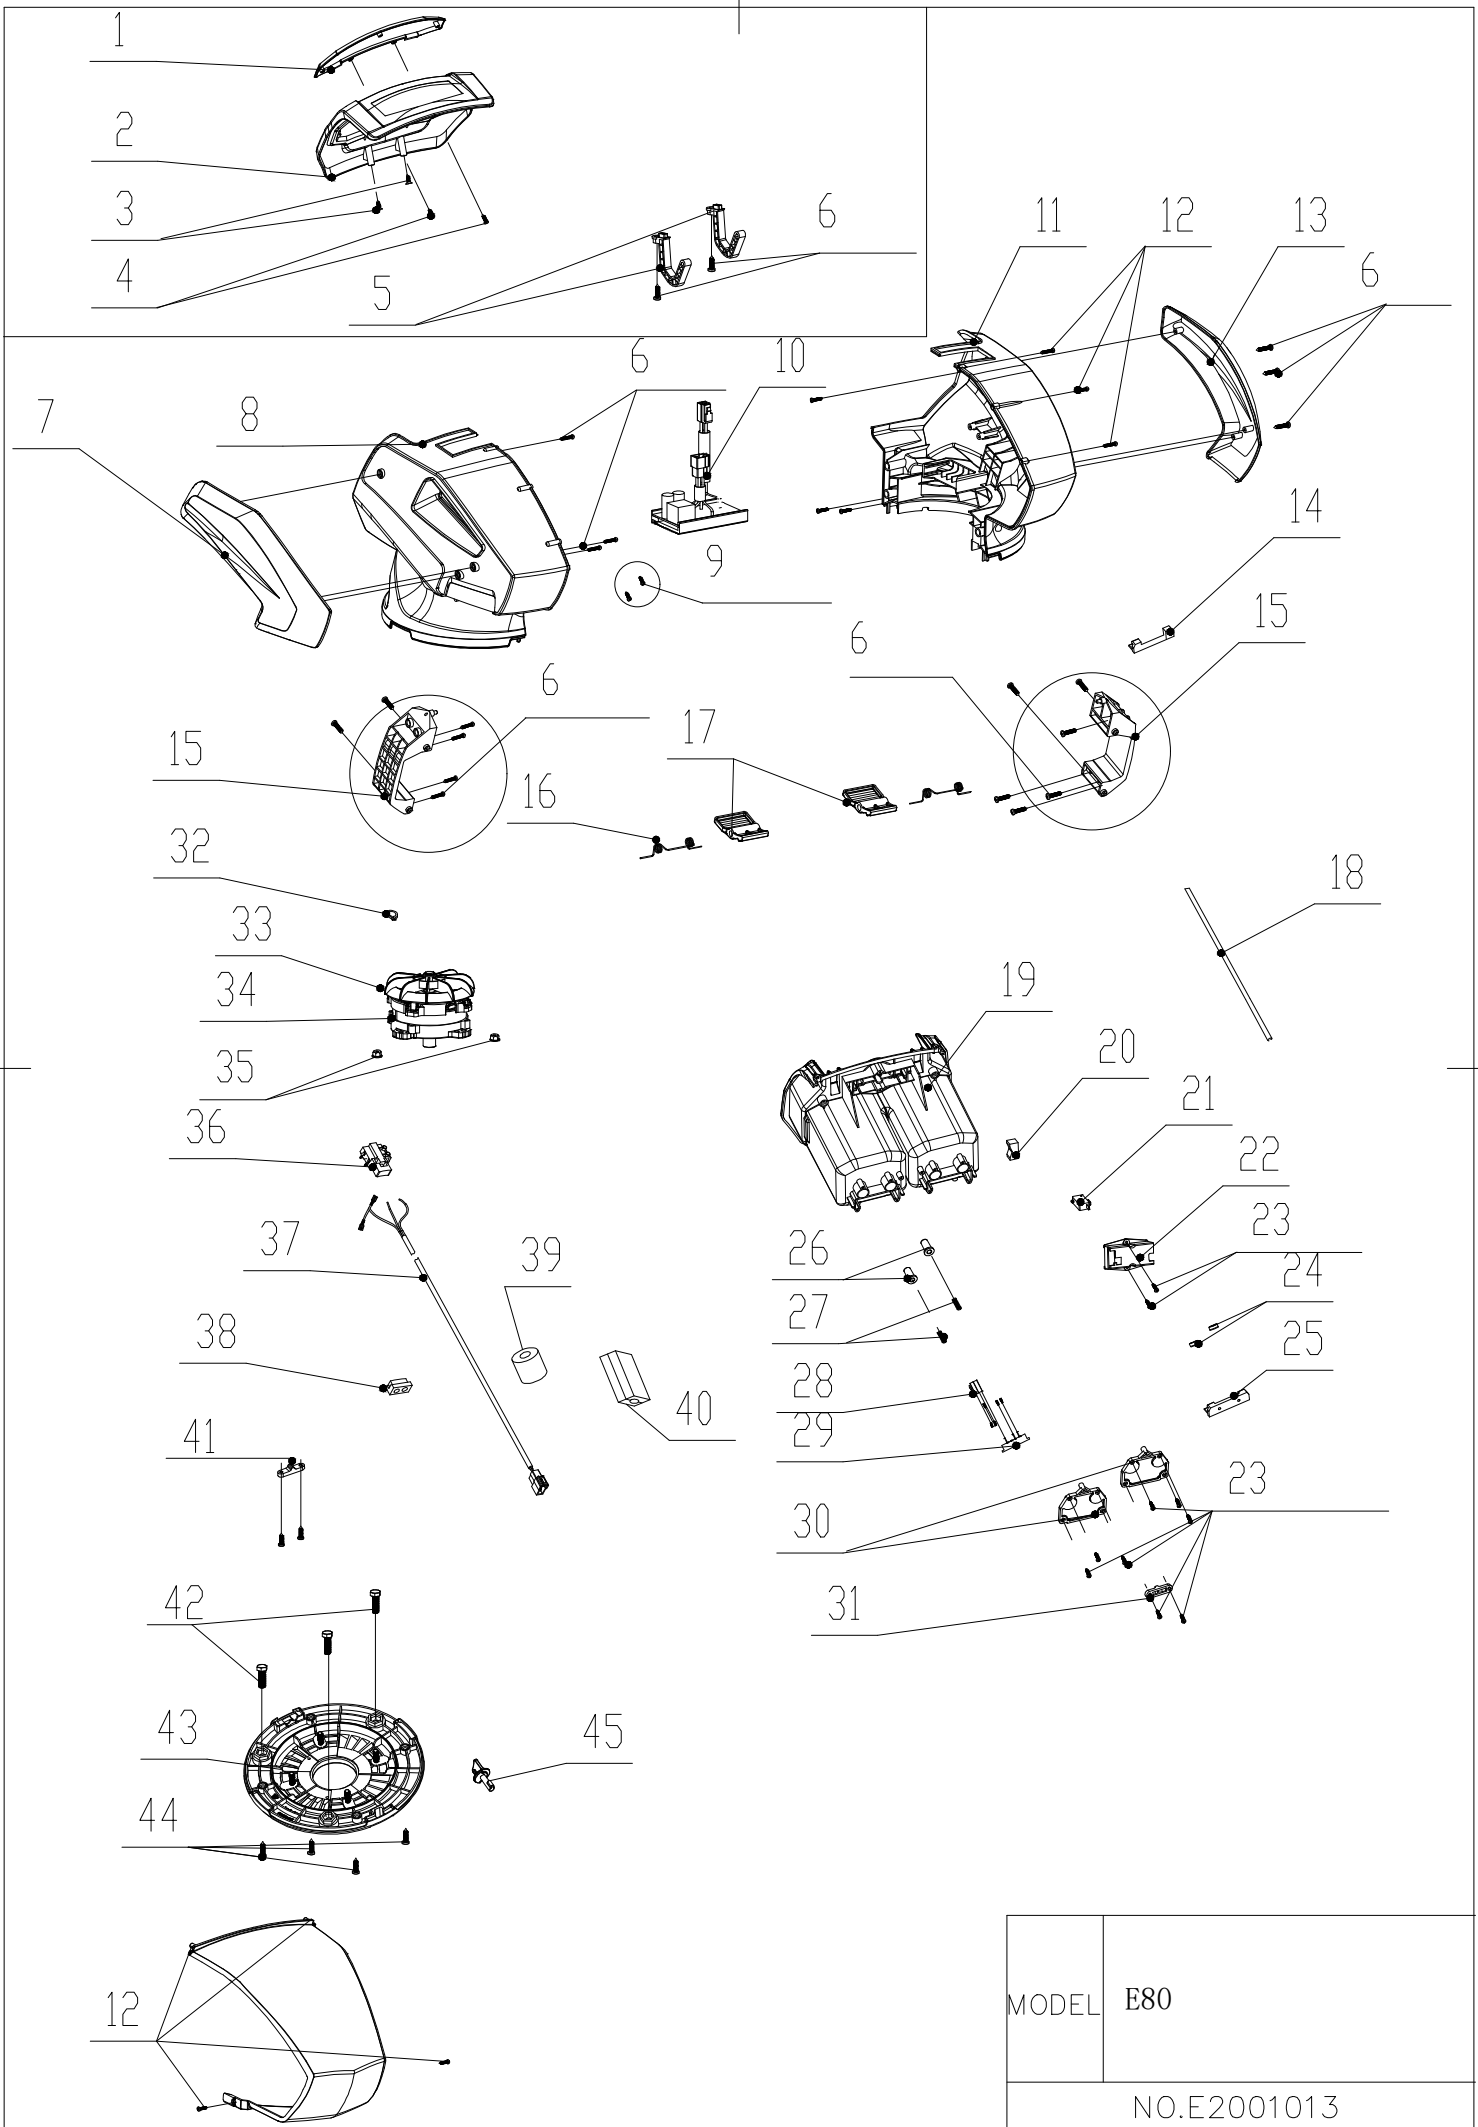

MODEL	E80
NO.E2001013