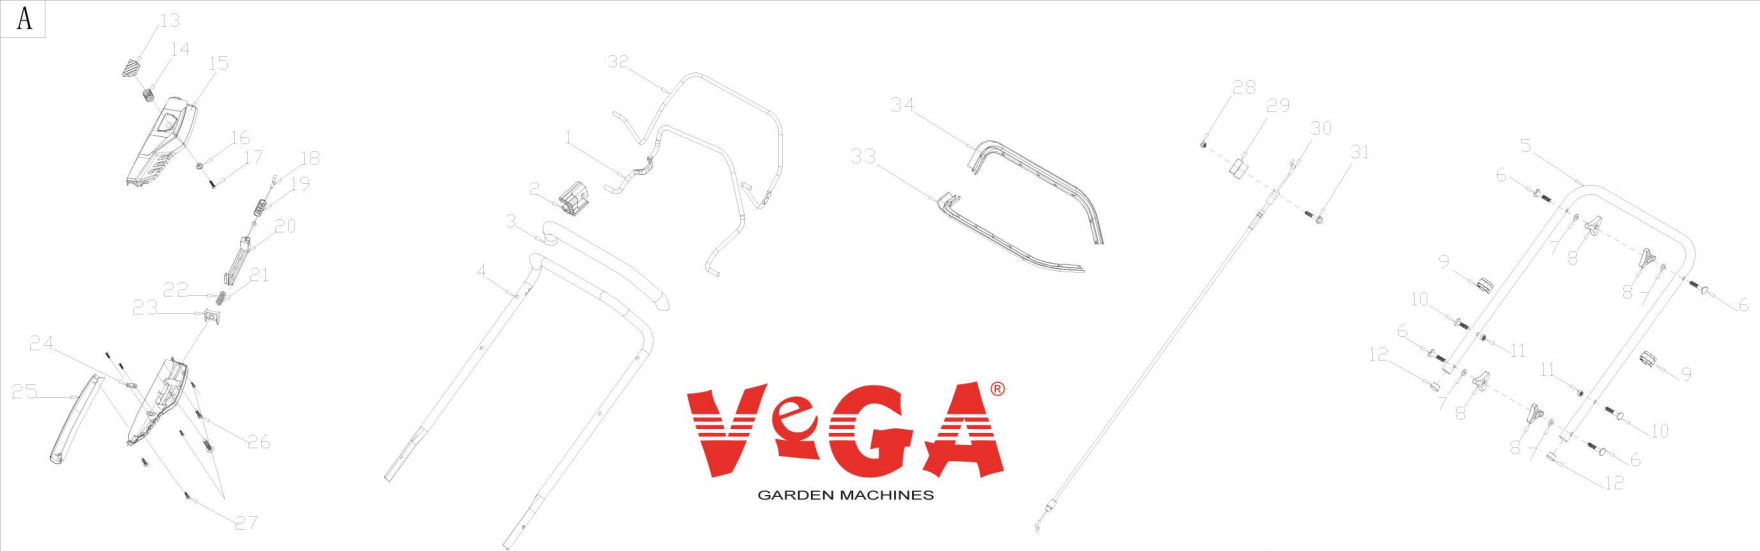

A

B

C

D

E

VeGA 46S ECO 6in1 2021

MODEL	ZE46-E80 (SHL)
	NO.E2001013

No.	ID zboží	Název
A	Part A	
A-1	G335EA00001	Brake Lever
A-2	G3XW0000000	Limiting Stopper
A-3	G3320000000	Foam Pipe
A-4	G333FE00001	Upper Handle
A-5	G33B4000001	Lower Handle
A-6	B1088W08050	Bolt
A-7	B5019W00000	Flat Washer
A-8	G33C1100010	Knob
A-9	G33H2000000	Cable Support
A-10	B1087W08032	Bolt
A-11	B2009W00000	Nut
A-12	G33J0000000	Handle Plug
A-13	E2043000013	Button
A-14	E204E000000	Spring
A-15	E205A000010	Upper Cover
A-16	E2044000000	Fixed plate
A-17	B3061W00000	Screw
A-18	E2070000000	Cable
A-19	E2080000000	Spring
A-20	E205B000000	Tie rod
A-21	E2090000000	Spring
A-22	E2060000000	Button
A-23	E2050000010	Lower Cover
A-24	G33Y3000000	plate
A-25	E205C000010	Side Cover
A-26	B3058B00000	Screw
A-27	B3023W00000	Screw
A-28	B2011B00000	Nut
A-29	G339X300000	Fixed plate
A-30	G339XY90000	Cable
A-31	B1066B06032	Bolt
A-32	G3375000001	Lever
A-33	G33Q0000113	Plastic Decoration
A-34	G33Q0000113	Plastic Decoration

No.	ID zboží	Název
D	Part D	
D-1	G4420000013	Height Adjustment Handle
D-2	G3490000300	Rear Wheel Shaft Assy
D-3	G34AC000000	Inner Wheel Cover
D-4	B6009B00000	Spring Washer
D-5	B1058W06012	Bolt
D-6	B0014W00000	Ball Bearing
D-7	G34L1000000	10" Wheel
D-8	B5031W00000	Flat Washer
D-9	B2017W00000	Nut
D-10	G34V2000073	10" Wheel Cover
D-11	BB004W00000	Splint Pin
D-12	BA00FB00000	Belt
D-13	G34AP201800	Gearbox
D-14	G34AJE00000	Spring
D-15	G34AN000000	Pin
D-16	B2007W00000	Nut
D-17	G34DV000000	Shaft Sleeve
D-17-1	B0021W00000	Ball Bearing
D-18	B1053W05012	Bolt
D-19	B9006B00000	Ring
D-20	B5033W00000	Flat Washer
D-21	G54AL000000	Left Gear
D-22	G54AM000000	Right Gear
D-23	G3451Y00000	Front Wheel Sheft
D-24	B2008W00000	Nut
D-25	B1058W06012	Bolt
D-26	B2016W00000	Nut
D-27	B0019W00000	Bearing
D-28	G24F3000000	7" Wheel
D-29	G24R4000073	7" Wheel cover
D-30	G34AX100000	Spring
D-31	G3410000100	Height Adjustment Rod
D-32	G349X000000	Shaft Sleeve
D-33	G3CT0000000	Sleeve