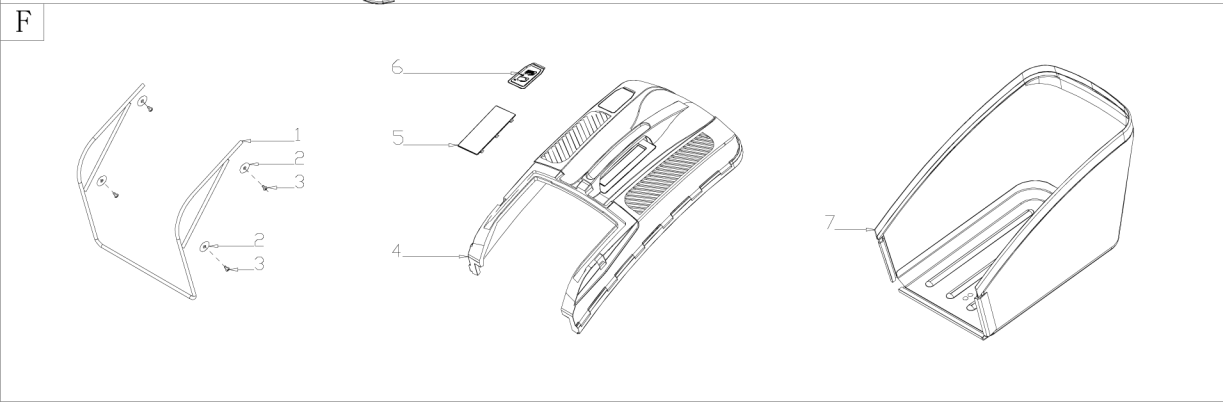

A

B

C

D

E

F

No.	ID Zboží	Název
A	Part A	
A-1	G33Q0000110	Plastic Decoration
A-2	G3374000001	Clutch Lever
A-3	G3354000004	Brake Lever
A-4	G3XW0000000	Limiting Stopper
A-5	G33Q0000113	Plastic Decoration
A-6	G3320000000	Foam Pipe
A-7	G333F100004	Upper Handle
A-8	G339X300000	Cable Fixing Clamp
A-9	G639XX50000	Brake Cable
A-10	G339XY60000	Clutch Cable
A-11	G33B4000004	Lower Handle
A-12	B1088W08050	Bolt
A-13	B5019W00000	Flat Washer
A-14	G33C1100008	Knob
A-15	B2020W00000	Nut
A-16	G33K0000000	Rope Guide
A-17	B2011B00000	Nut
A-18	G33H2000000	Cable Holder
A-19	B1087W08032	Bolt
A-20	B2009W00000	Nut
A-21	G33J0000000	Handle Plug

No.	ID Zboží	Název
C	Part C	
C-1	Y2600000000	Y139VE Engine
C-2	B1077W08025	Bolt
C-3	G34AW000000	Belt Wheel
C-4	BE001W00000	Flat Key
C-5	G3530000000	Blade adapter
C-6	G22K0000000	Screw Cap
C-7	G3230000000	Belt Cover
C-8	B3022W00000	Screw
C-9	G3510000000	18" Blade
C-10	G3520000000	Blade Washer
C-11	B1001B00000	Blade Bolt

No.	ID Zboží	Název
E	Part E	
E-1	G3420000013	Height Adjustment Handle
E-2	G3490000300	Rear Wheel Shaft Assy
E-3	G34AC000000	Inner Wheel Cover
E-4	B6009B00000	Spring Washer
E-5	B1057W06010	Bolt
E-6	B0014W00000	Ball Bearing
E-7	G34L1000000	10" Wheel
E-8	B5031W00000	Flat Washer
E-9	B2017W00000	Nut
E-10	G34V1000008	10" Outer Wheel Cover
E-11	BB004W00000	Split Pin
E-12	BA001B00000	Belt Li737
E-13	G34AP000000	Gearbox
E-14	G34AJ000100	Spring
E-15	G34AN000000	Pin
E-16	B2007W00000	Nut
E-17	G34D0000000	Shaft Sleeve
E-18	B1052W05010	Bolt
E-19	B9006B00000	Lock Ring
E-20	B5033W00000	Flat Washer
E-21	G54AL000000	Left Gear
E-22	G54AM000000	Right Gear
E-23	G3451000000	Front Wheel Shaft
E-24	B2008W00000	Nut
E-25	B1058W06012	Bolt
E-26	B2016W00000	Nut
E-27	B0019W00000	Bearing
E-28	G24F1000000	8" Wheel
E-29	G24R3000008	8" Outer Wheel Cover
E-30	G34AX100000	Height Adjustment Spring
E-31	G3410000100	Adjustment Connecting Rod