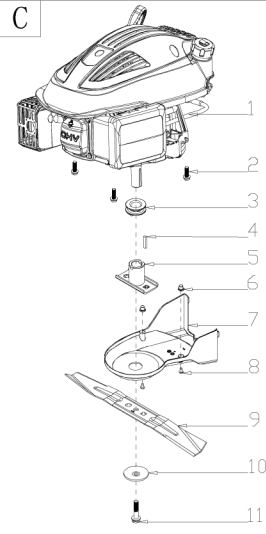

A

B

C

D

E

F

No.	ID Zboží	Název
A	Part A	
A-1	G33Q0000110	Plastic Decoration
A-2	G3374000001	Clutch Lever
A-3	G3354000004	Brake Lever
A-4	G3XW0000000	Limiting Stopper
A-5	G33Q0000113	Plastic Decoration
A-6	G3320000000	Foam Pipe
A-7	G333F100004	Upper Handle
A-8	G339X300000	Cable Fixing Clamp
A-9	G639XX50000	Brake Cable
A-10	G339XY60000	Clutch Cable
A-11	G33B4000004	Lower Handle
A-12	B1088W08050	Bolt
A-13	B5019W00000	Flat Washer
A-14	G33C1100008	Knob
A-15	B2020W00000	Nut
A-16	G33K0000000	Rope Guide
A-17	B2011B00000	Nut
A-18	G33H2000000	Cable Holder
A-19	B1087W08032	Bolt
A-20	B2009W00000	Nut
A-21	G33J0000000	Handle Plug

No.	ID Zboží	Název
C	Part C	
C-1	Y2600000000	Y139VE Engine
C-2	B1077W08025	Bolt
C-3	G34AW000000	Belt Wheel
C-4	BE001W00000	Flat Key
C-5	G3530000000	Blade adapter
C-6	G22K0000000	Screw Cap
C-7	G3230000000	Belt Cover
C-8	B3022W00000	Screw
C-9	G3510000000	18" Blade
C-10	G3520000000	Blade Washer
C-11	B1001B00000	Blade Bolt

No.	ID Zboží	Název
E	Part E	
E-1	G3420000013	Height Adjustment Handle
E-2	G3490000300	Rear Wheel Shaft Assy
E-3	G34AC000000	Inner Wheel Cover
E-4	B6009B00000	Spring Washer
E-5	B1057W06010	Bolt
E-6	B0014W00000	Ball Bearing
E-7	G34L1000000	10" Wheel
E-8	B5031W00000	Flat Washer
E-9	B2017W00000	Nut
E-10	G34V1000008	10" Outer Wheel Cover
E-11	BB004W00000	Split Pin
E-12	BA001B00000	Belt Li737
E-13	G34AP000000	Gearbox
E-14	G34AJ000100	Spring
E-15	G34AN000000	Pin
E-16	B2007W00000	Nut
E-17	G34D0000000	Shaft Sleeve
E-18	B1052W05010	Bolt
E-19	B9006B00000	Lock Ring
E-20	B5033W00000	Flat Washer
E-21	G54AL000000	Left Gear
E-22	G54AM000000	Right Gear
E-23	G3451000000	Front Wheel Shaft
E-24	B2008W00000	Nut
E-25	B1058W06012	Bolt
E-26	B2016W00000	Nut
E-27	B0019W00000	Bearing
E-28	G24F1000000	8" Wheel
E-29	G24R3000008	8" Outer Wheel Cover
E-30	G34AX100000	Height Adjustment Spring
E-31	G3410000100	Adjustment Connecting Rod