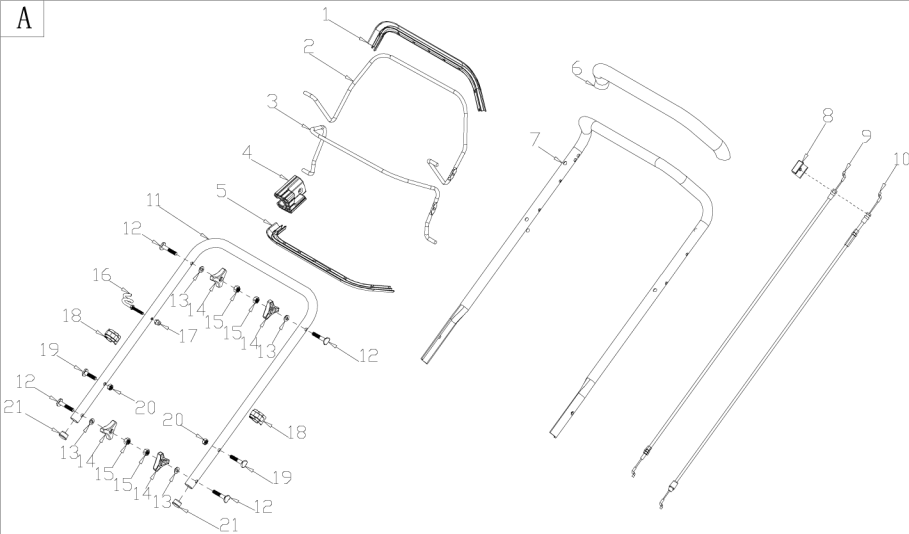

A

B

C

D

E

F

No.	ID Zboží	Název
A	Part A	
A-1	G33Q0000110	Plastic Decoration
A-2	G3374000001	Clutch Lever
A-3	G3354000004	Brake Lever
A-4	G3XW0000000	Limiting Stopper
A-5	G33Q0000113	Plastic Decoration
A-6	G3320000000	Foam Pipe
A-7	G333F100004	Upper Handle
A-8	G339X300000	Cable Fixing Clamp
A-9	G639XX50000	Brake Cable
A-10	G339XY60000	Clutch Cable
A-11	G33B4000004	Lower Handle
A-12	B1088W08050	Bolt
A-13	B5019W00000	Flat Washer
A-14	G33C1100008	Knob
A-15	B2020W00000	Nut
A-16	G33K0000000	Rope Guide
A-17	B2011B00000	Nut
A-18	G33H2000000	Cable Holder
A-19	B1087W08032	Bolt
A-20	B2009W00000	Nut
A-21	G33J0000000	Handle Plug

No.	ID Zboží	Název
C	Part C	
C-1	Y2600000000	Y139VE Engine
C-2	B1077W08025	Bolt
C-3	G34AW000000	Belt Wheel
C-4	BE001W00000	Flat Key
C-5	G3530000000	Blade adapter
C-6	G22K0000000	Screw Cap
C-7	G3230000000	Belt Cover
C-8	B3022W00000	Screw
C-9	G3510000000	18" Blade
C-10	G3520000000	Blade Washer
C-11	B1001B00000	Blade Bolt

No.	ID Zboží	Název
E	Part E	
E-1	G3420000013	Height Adjustment Handle
E-2	G3490000300	Rear Wheel Shaft Assy
E-3	G34AC000000	Inner Wheel Cover
E-4	B6009B00000	Spring Washer
E-5	B1057W06010	Bolt
E-6	B0014W00000	Ball Bearing
E-7	G34L1000000	10" Wheel
E-8	B5031W00000	Flat Washer
E-9	B2017W00000	Nut
E-10	G34V1000008	10" Outer Wheel Cover
E-11	BB004W00000	Split Pin
E-12	BA001B00000	Belt Li737
E-13	G34AP000000	Gearbox
E-14	G34AJ000100	Spring
E-15	G34AN000000	Pin
E-16	B2007W00000	Nut
E-17	G34D0000000	Shaft Sleeve
E-18	B1052W05010	Bolt
E-19	B9006B00000	Lock Ring
E-20	B5033W00000	Flat Washer
E-21	G54AL000000	Left Gear
E-22	G54AM000000	Right Gear
E-23	G3451000000	Front Wheel Shaft
E-24	B2008W00000	Nut
E-25	B1058W06012	Bolt
E-26	B2016W00000	Nut
E-27	B0019W00000	Bearing
E-28	G24F1000000	8" Wheel
E-29	G24R3000008	8" Outer Wheel Cover
E-30	G34AX100000	Height Adjustment Spring
E-31	G3410000100	Adjustment Connecting Rod