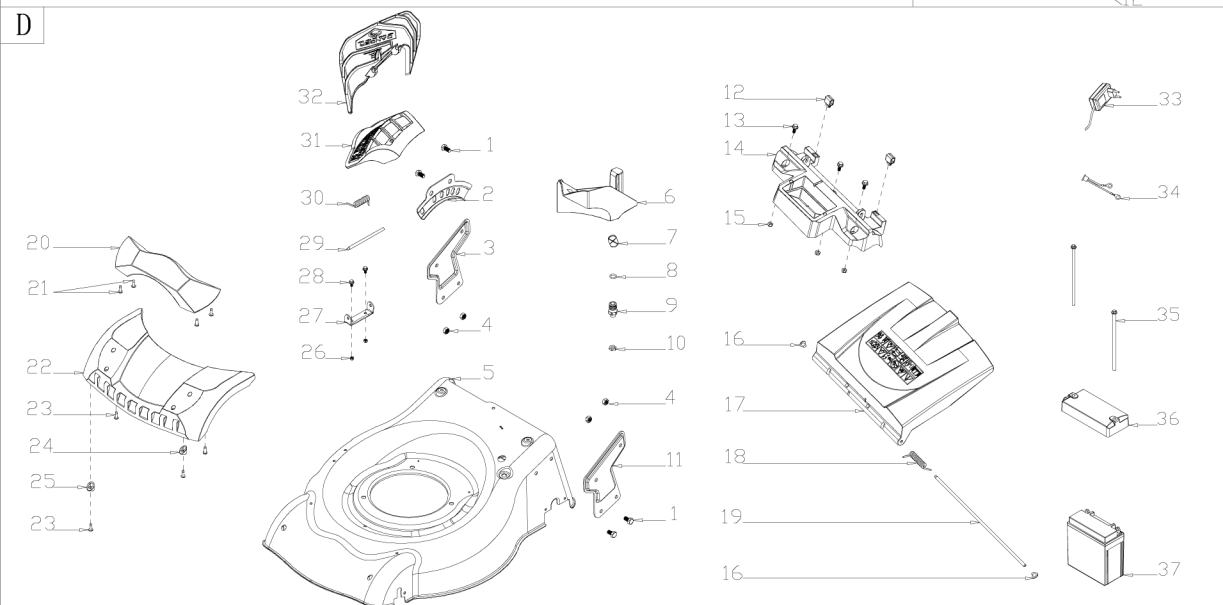

A

B

C

D

E

F

No.	ID Zboží	Název
A	Part A	
A-1	G33Q0000110	Plastic Decoration
A-2	G3374000001	Clutch Lever
A-3	G3354000004	Brake Lever
A-4	G3XW0000000	Limiting Stopper
A-5	G33Q0000113	Plastic Decoration
A-6	G3320000000	Foam Pipe
A-7	G333F100004	Upper Handle
A-8	G339X300000	Cable Fixing Clamp
A-9	G639XX50000	Brake Cable
A-10	G339XY60000	Clutch Cable
A-11	G33B4000004	Lower Handle
A-12	B1088W08050	Bolt
A-13	B5019W00000	Flat Washer
A-14	G33C1100008	Knob
A-15	B2020W00000	Nut
A-16	G33K0000000	Rope Guide
A-17	B2011B00000	Nut
A-18	G33H2000000	Cable Holder
A-19	B1087W08032	Bolt
A-20	B2009W00000	Nut
A-21	G33J0000000	Handle Plug

No.	ID Zboží	Název
C	Part C	
C-1	Y2600000000	Y139VE Engine
C-2	B1077W08025	Bolt
C-3	G34AW000000	Belt Wheel
C-4	BE001W00000	Flat Key
C-5	G3530000000	Blade adapter
C-6	G22K0000000	Screw Cap
C-7	G3230000000	Belt Cover
C-8	B3022W00000	Screw
C-9	G3510000000	18" Blade
C-10	G3520000000	Blade Washer
C-11	B1001B00000	Blade Bolt

No.	ID Zboží	Název
E	Part E	
E-1	G3420000013	Height Adjustment Handle
E-2	G3490000300	Rear Wheel Shaft Assy
E-3	G34AC000000	Inner Wheel Cover
E-4	B6009B00000	Spring Washer
E-5	B1057W06010	Bolt
E-6	B0014W00000	Ball Bearing
E-7	G34L1000000	10" Wheel
E-8	B5031W00000	Flat Washer
E-9	B2017W00000	Nut
E-10	G34V1000008	10" Outer Wheel Cover
E-11	BB004W00000	Split Pin
E-12	BA001B00000	Belt Li737
E-13	G34AP000000	Gearbox
E-14	G34AJ000100	Spring
E-15	G34AN000000	Pin
E-16	B2007W00000	Nut
E-17	G34D0000000	Shaft Sleeve
E-18	B1052W05010	Bolt
E-19	B9006B00000	Lock Ring
E-20	B5033W00000	Flat Washer
E-21	G54AL000000	Left Gear
E-22	G54AM000000	Right Gear
E-23	G3451000000	Front Wheel Shaft
E-24	B2008W00000	Nut
E-25	B1058W06012	Bolt
E-26	B2016W00000	Nut
E-27	B0019W00000	Bearing
E-28	G24F1000000	8" Wheel
E-29	G24R3000008	8" Outer Wheel Cover
E-30	G34AX100000	Height Adjustment Spring
E-31	G3410000100	Adjustment Connecting Rod