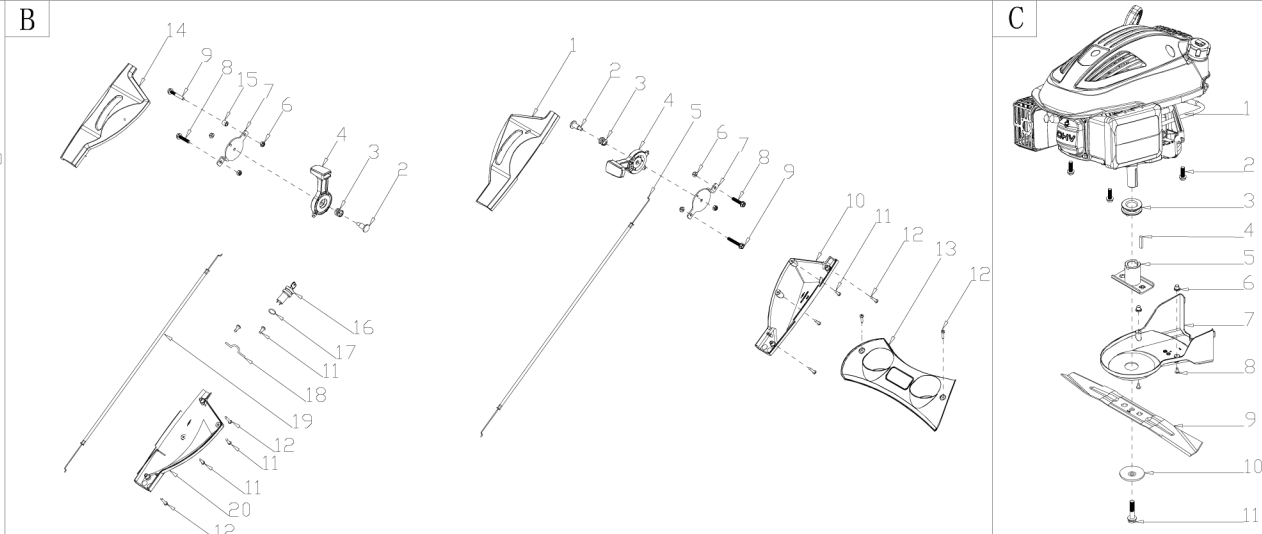

A

B

C

D

E

F

No.	ID Zboží	Název
A	Part A	
A-1	G33Q0000110	Plastic Decoration
A-2	G3374000001	Clutch Lever
A-3	G3354000004	Brake Lever
A-4	G3XW0000000	Limiting Stopper
A-5	G33Q0000113	Plastic Decoration
A-6	G3320000000	Foam Pipe
A-7	G333F100004	Upper Handle
A-8	G339X300000	Cable Fixing Clamp
A-9	G639XX50000	Brake Cable
A-10	G339XY60000	Clutch Cable
A-11	G33B4000004	Lower Handle
A-12	B1088W08050	Bolt
A-13	B5019W00000	Flat Washer
A-14	G33C1100008	Knob
A-15	B2020W00000	Nut
A-16	G33K0000000	Rope Guide
A-17	B2011B00000	Nut
A-18	G33H2000000	Cable Holder
A-19	B1087W08032	Bolt
A-20	B2009W00000	Nut
A-21	G33J0000000	Handle Plug

No.	ID Zboží	Název
C	Part C	
C-1	Y2600000000	Y139VE Engine
C-2	B1077W08025	Bolt
C-3	G34AW000000	Belt Wheel
C-4	BE001W00000	Flat Key
C-5	G3530000000	Blade adapter
C-6	G22K0000000	Screw Cap
C-7	G3230000000	Belt Cover
C-8	B3022W00000	Screw
C-9	G3510000000	18" Blade
C-10	G3520000000	Blade Washer
C-11	B1001B00000	Blade Bolt

No.	ID Zboží	Název
E	Part E	
E-1	G3420000013	Height Adjustment Handle
E-2	G3490000300	Rear Wheel Shaft Assy
E-3	G34AC000000	Inner Wheel Cover
E-4	B6009B00000	Spring Washer
E-5	B1057W06010	Bolt
E-6	B0014W00000	Ball Bearing
E-7	G34L1000000	10" Wheel
E-8	B5031W00000	Flat Washer
E-9	B2017W00000	Nut
E-10	G34V1000008	10" Outer Wheel Cover
E-11	BB004W00000	Split Pin
E-12	BA001B00000	Belt Li737
E-13	G34AP000000	Gearbox
E-14	G34AJ000100	Spring
E-15	G34AN000000	Pin
E-16	B2007W00000	Nut
E-17	G34D0000000	Shaft Sleeve
E-18	B1052W05010	Bolt
E-19	B9006B00000	Lock Ring
E-20	B5033W00000	Flat Washer
E-21	G54AL000000	Left Gear
E-22	G54AM000000	Right Gear
E-23	G3451000000	Front Wheel Shaft
E-24	B2008W00000	Nut
E-25	B1058W06012	Bolt
E-26	B2016W00000	Nut
E-27	B0019W00000	Bearing
E-28	G24F1000000	8" Wheel
E-29	G24R3000008	8" Outer Wheel Cover
E-30	G34AX100000	Height Adjustment Spring
E-31	G3410000100	Adjustment Connecting Rod