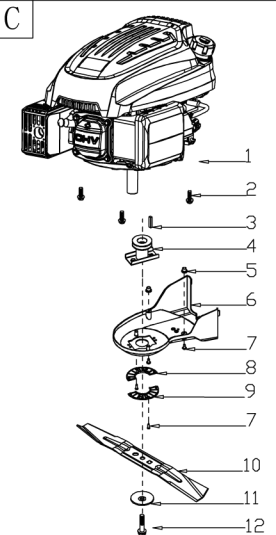

VeGA®
GARDEN MACHINES

C