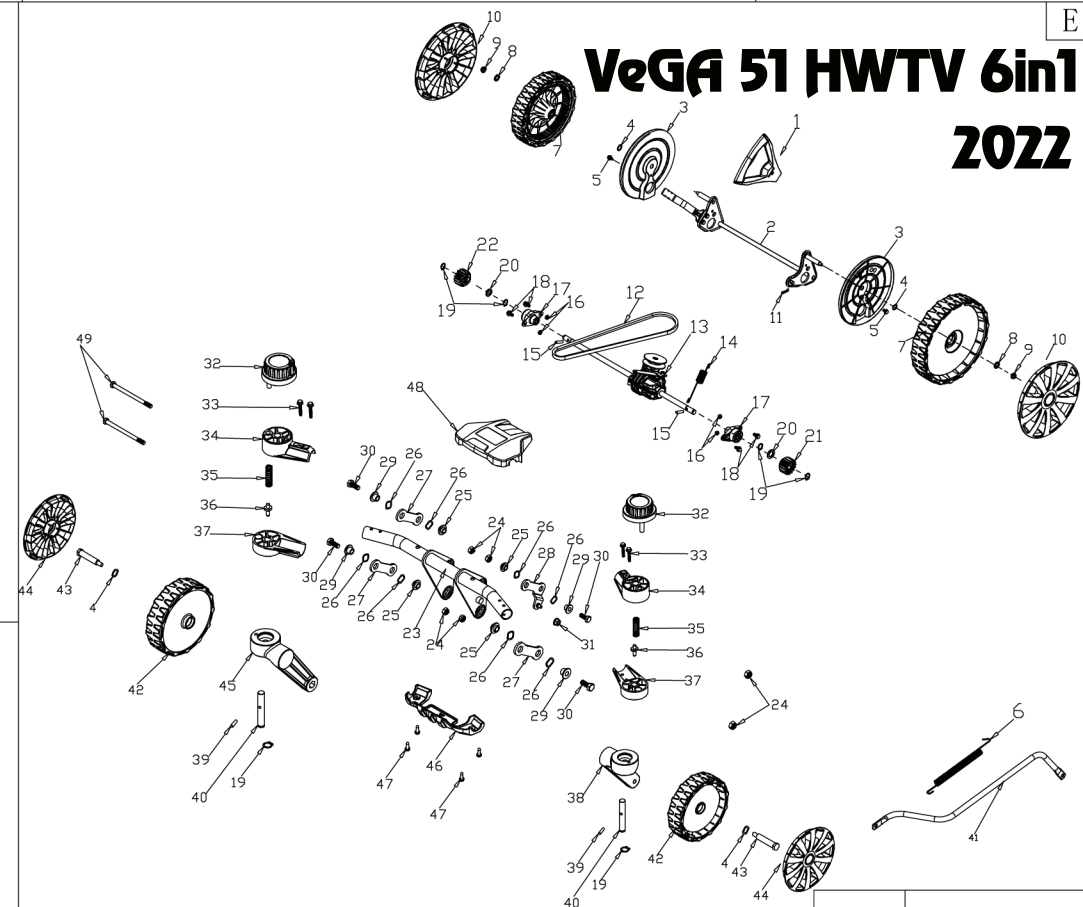

A

B

VeGA®
GARDEN MACHINES

C

D

E

F

v-garden

MODEL TW51SHL-T

NO.21001014