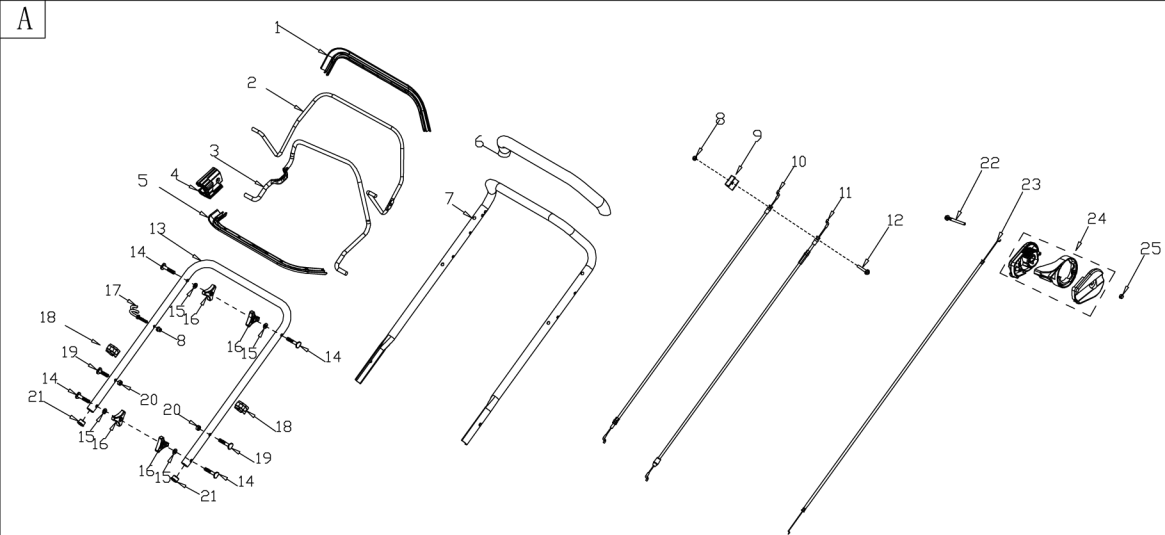

A

B

VeGA®
GARDEN MACHINES

C

D

E

F

v-garden

MODEL TW51SHL-T

NO.21001014