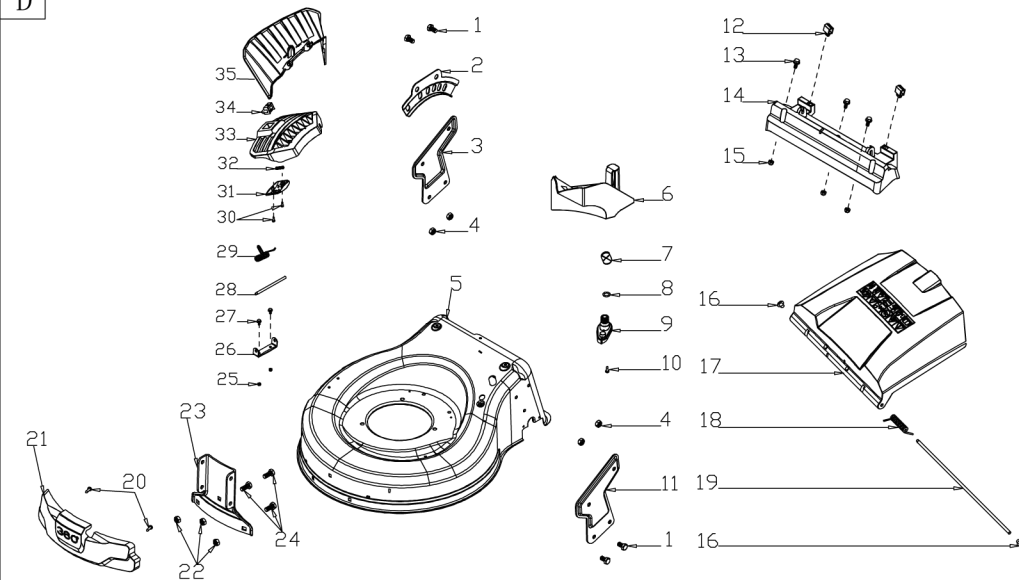

A

B

VeGA®
GARDEN MACHINES

C

D

E

F

v-garden

MODEL TW51SHL-T

NO.21001014