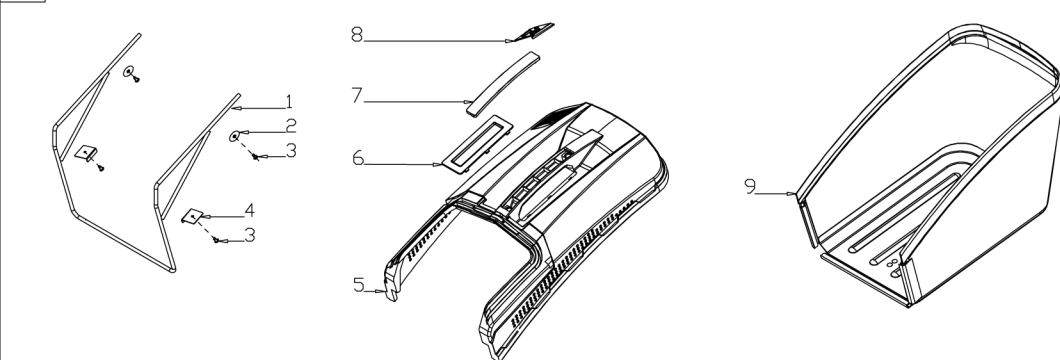

A

B

VeGA®
GARDEN MACHINES

C

D

E

F

v-garden

MODEL TW51SHL-T

NO.21001014