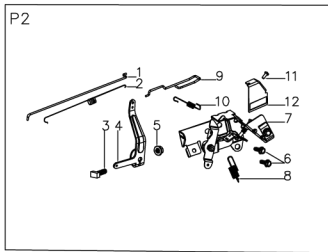

VeGA 525 4SXH 6in1 Motor Y170V

2022