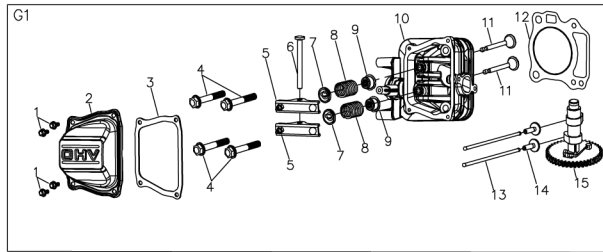

VeGA 525 4SXH 6in1 Motor Y170V

2022