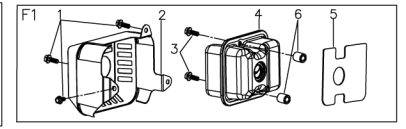

VeGA 525 4SXH 6in1 Motor Y170V

2022