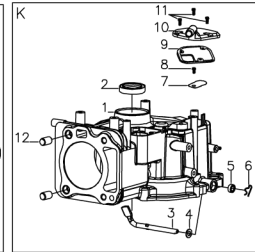

VeGA 525 4SXH 6in1 Motor Y170V

2022