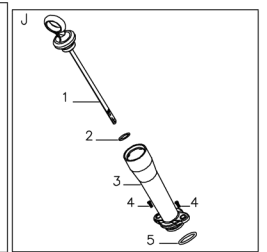

VeGA 525 4SXH 6in1 Motor Y170V

2022