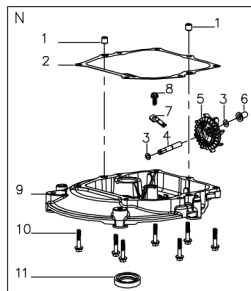

VeGA 525 4SXH 6in1 Motor Y170V

2022