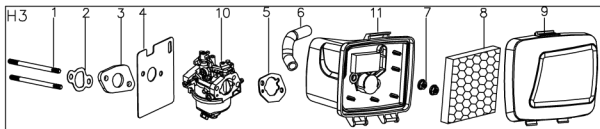

VeGA 525 4SXH 6in1 Motor Y170V

2022