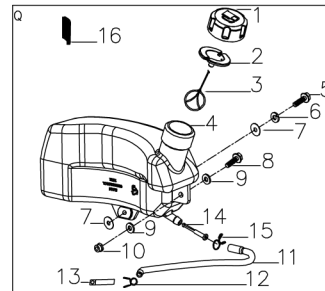

VeGA 525 4SXH 6in1 Motor Y170V

2022