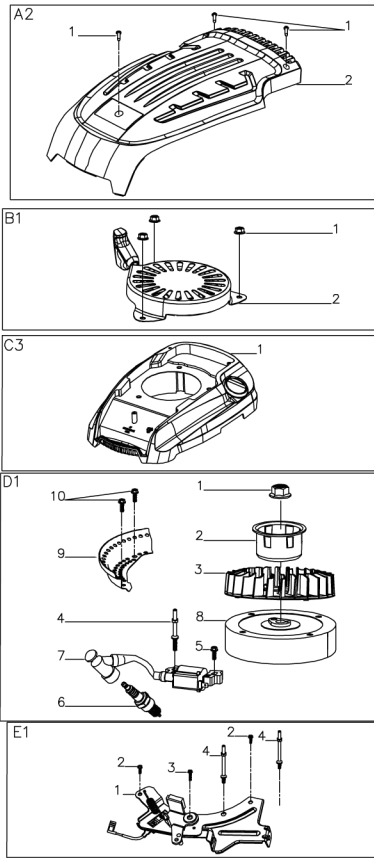

VeGA 525 4SXH 6in1 Motor Y170V

2022