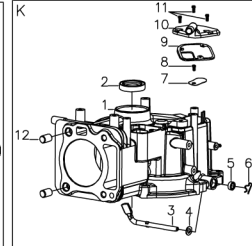

VeGA 525 SXHE 7in1 Motor Y170VE

2022