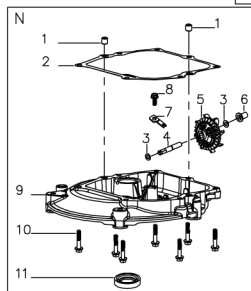

VeGA 525 SXHE 7in1 Motor Y170VE

2022