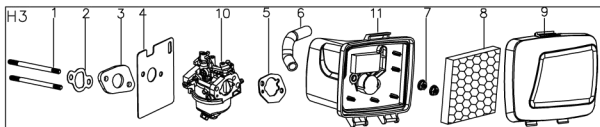

VeGA 525 SXHE 7in1 Motor Y170VE

2022