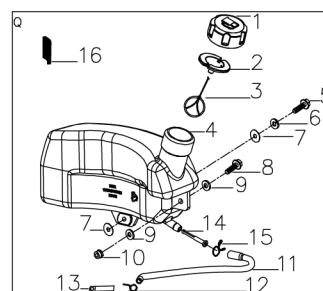

VeGA 525 SXHE 7in1 Motor Y170VE

2022