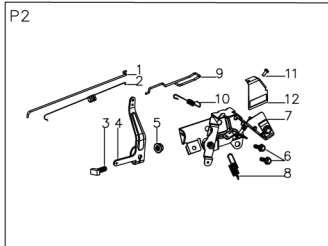

VeGA 525 SXHE 7in1 Motor Y170VE

2022