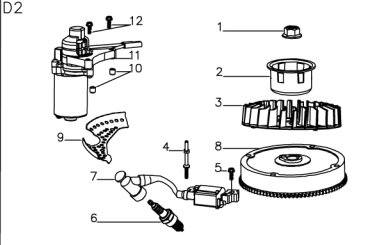

VeGA 525 SXHE 7in1 Motor Y170VE

2022