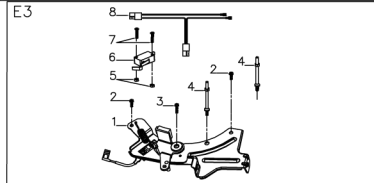

VeGA 525 SXHE 7in1 Motor Y170VE

2022