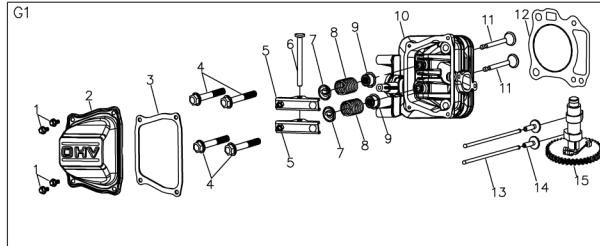

VeGA 525 SXHE 7in1 Motor Y170VE

2022