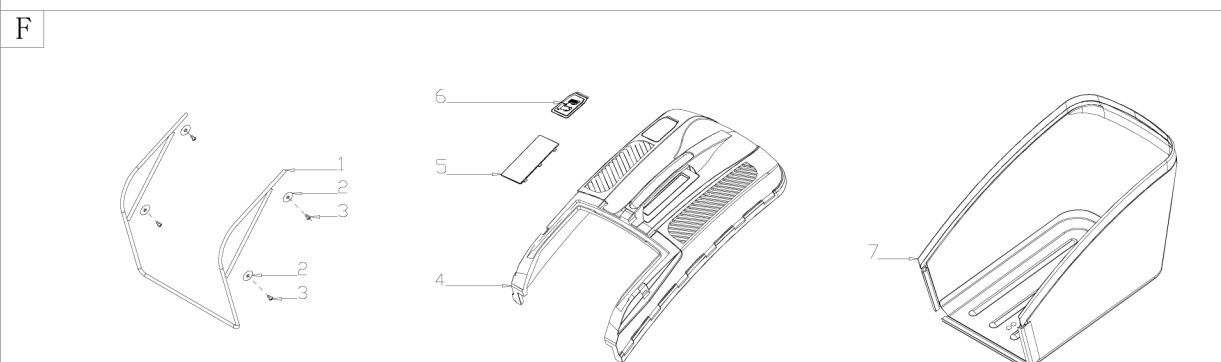

A

B

C

D

E

F

No.	ID Zboží	Název
A	Part A	
A-1	G33Q0000110	Plastic Decoration
A-2	G3375000001	Clutch Lever
A-3	G3354000004	Brake Lever
A-4	G3XW0000000	Limiting Stopper
A-5	G33Q0000113	Plastic Decoration
A-6	G3320000000	Foam Pipe
A-7	G333F100004	Upper Handle
A-8	G339X300000	Cable Fixing Clamp
A-9	G339XXA0000	Brake Cable
A-10	G339XY90000	Clutch Cable
A-11	G33B4000004	Lower Handle
A-12	B1088W08050	Bolt
A-13	B5019W00000	Flat Washer
A-14	G33C1100011	Knob
A-15	G33K0000000	Holder
A-16	B2011B00000	Nut
A-17	G33H2000000	Cable holder
A-18	B1087W08032	Bolt
A-19	B2009W00000	Nut
A-20	G33J0000000	Handle Plug

No.	ID Zboží	Název
C	Part C	
C-1	Y30000000000	Engine
C-2	B1077W08025	Bolt M8X20
C-3	BE001W00000	Flat Key
C-4	G34AWY00000	Blade adapter
C-5	G22K0000000	Hood
C-6	G623N0000000	Belt Cover
C-7	B3022W00000	Screw
C-8	G323G0000000	Belt Cover Plate
C-9	G323H0000000	Belt Cover Plate
C-10	B3034W00000	Screw
C-11	G6510000000	Blade
C-12	G35200000000	Blade Washer
C-13	B1001B00032	Knife bolt
C-14	B2002B000000	Nut M6
C-15	B5027B000000	"O" Ring
C-16	Y3A11000013	Engine Cover
C-17	Y28E0000000	Filtering Duct
C-18	Y28K00000000	Oil Pipe Circlip I

No.	ID Zboží	Název
B	Part B	
B-1	G33F0000000	Upper Cover Left
B-2	G33P0000000	Screw
B-3	G33N0000000	Spring
B-4	G33L0000013	Handle
B-5	G33R0000000	Cable
B-6	B2008W00000	Locknut M6
B-7	G33M0000000	Fixed Plate
B-8	B1065B06030	Bolt M6x30
B-9	B1047W06040	Bolt M6*40
B-10	G33G0000000	Lower Cover Left
B-11	B3034W00000	Screw
B-12	B3032W00000	Screw
B-13	G33E0000008	Handle Panel
B-14	G33FX0000000	Upper Cover Right
B-15	G33T0000000	Bush
B-16	G33SS0000000	Cable
B-17	G33GX0000000	Lower Cover Right