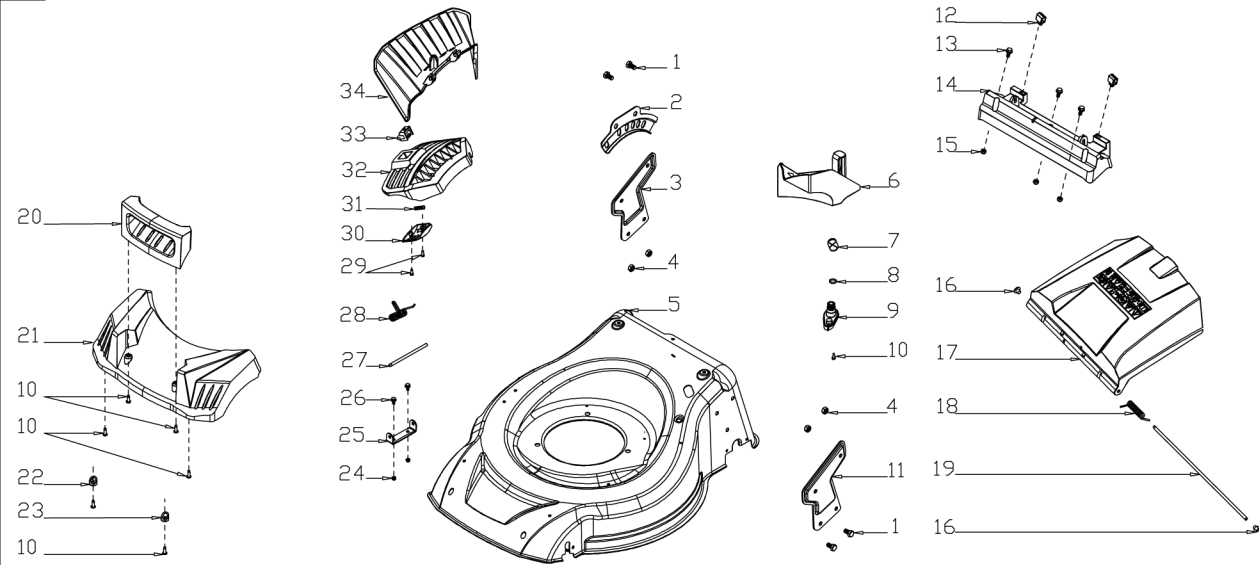

A

B

VeGA®
GARDEN MACHINES

C

D

E

VeGA 545 SXH 6in1
2021

F

v-garden

MODEL G53SHL-T

NO.2001022