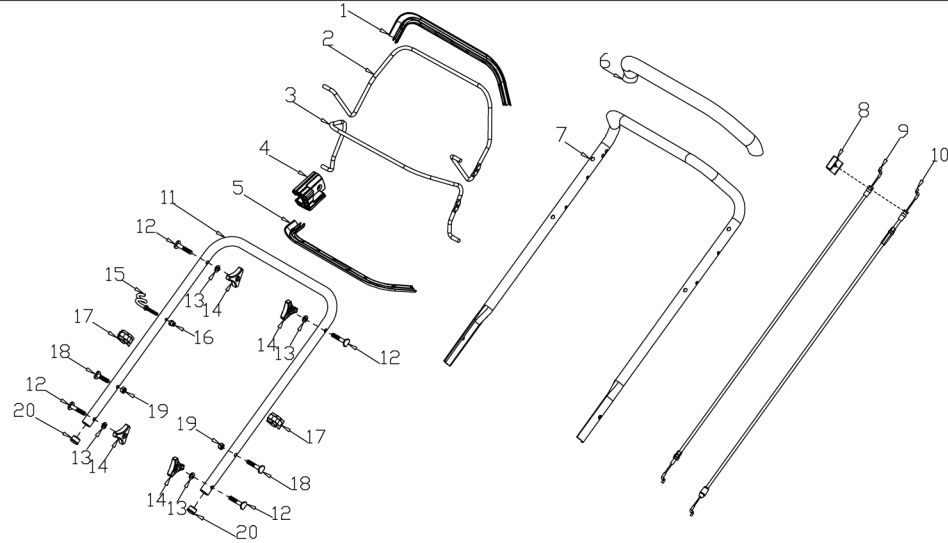

A

B

VeGA®
GARDEN MACHINES

C

D

E

VeGA 545 SXH 6in1
2021

F

v-garden

MODEL G53SHL-T

NO.2001022