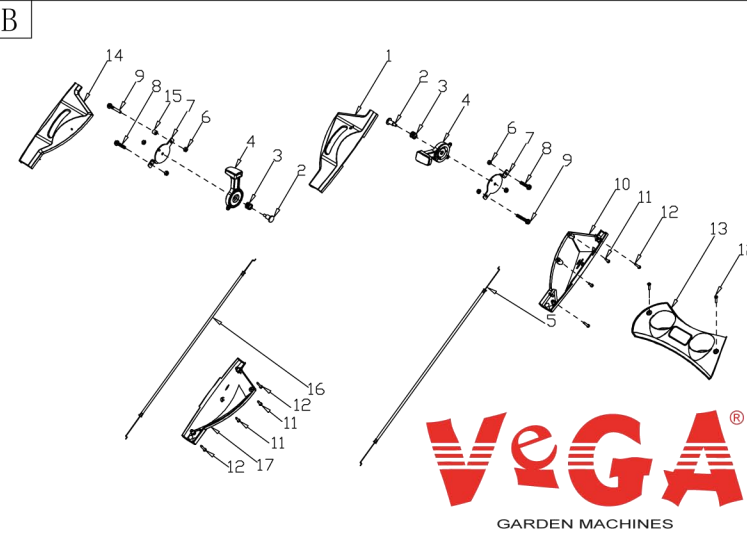

VeGA®
GARDEN MACHINES

C