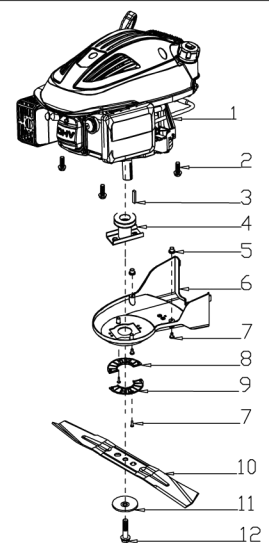

A

B

VeGA®
GARDEN MACHINES

C

D

E

VeGA 545 SXH 6in1
2021

F

v-garden

MODEL G53SHL-T

NO.2001022