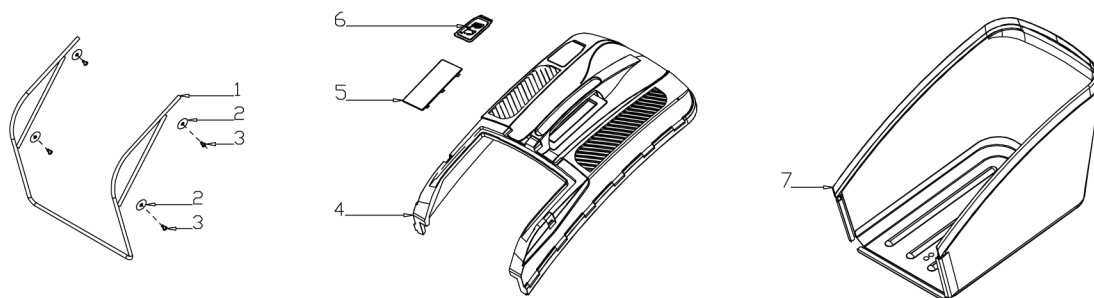

v-garden

MODEL G53SHL-T

NO.2001022

No.	ID zboží	Název
A	Part A	
A-1	G33Q0000110	Plastic Decoration
A-2	G3375000001	Clutch Lever
A-3	G3354000004	Brake Lever
A-4	G33XW0000000	Limiting Stopper
A-5	G33Q0000113	Plastic Decoration
A-6	G3320000000	Foam Pipe
A-7	G333F100004	Upper Handle
A-8	G339X300000	Cable Fixing Clamp
A-9	G339XXA0000	Brake Cable
A-10	G339XY90000	Clutch cabel
A-11	G33B4000004	Lower Handle
A-12	B1088W08050	Bolt
A-13	B5019W00000	Flat Washer
A-14	G33C1100011	Knob
A-15	G33K0000000	Rope Guide
A-16	B2011B00000	Nut
A-17	G33H2000000	Cable Support
A-18	B1087W08032	Bolt
A-19	B2009W00000	Nut
A-20	G33J0000000	Handle Plug

No.	ID zboží	Název
C	Part C	
C-1	Y53000000000	Engine
C-2	B1077W08025	Bolt
C-3	BE001W00000	Flat Key
C-4	G34AWY00000	Blade adapter
C-5	G22K0000000	Screw Cap
C-6	G623N000000	Belt Cover
C-7	B3022W00000	Screw
C-8	G323G000000	Belt Cover Plate
C-9	G323H000000	Belt Cover Plate
C-10	G6510000000	21" Blade
C-11	G3520000000	Blade Washer
C-12	B1001B00032	Blade Bolt
C-13	B2002B00000	Nut
C-14	B5027B00000	Washer
C-15	Y3A11000013	Engine cover
C-16	Y28E0000000	Filtering Net Duct of Fuel
C-17	Y28K0000000	Oil Pipe Circlip I