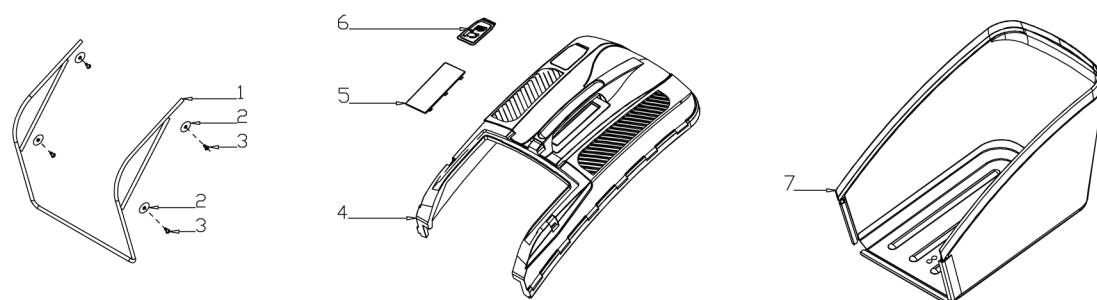

A

B

C

D

E

F

v-garden

MODEL G53SHL-T

NO.21001007