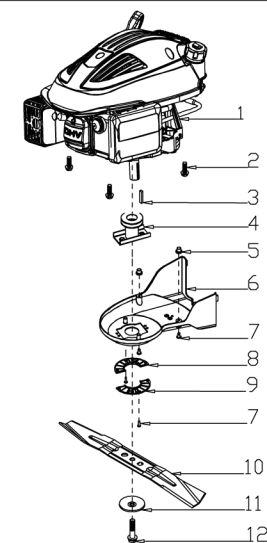

A

B

C

D

E

F

v-garden

MODEL G53SHL-T

NO.21001007