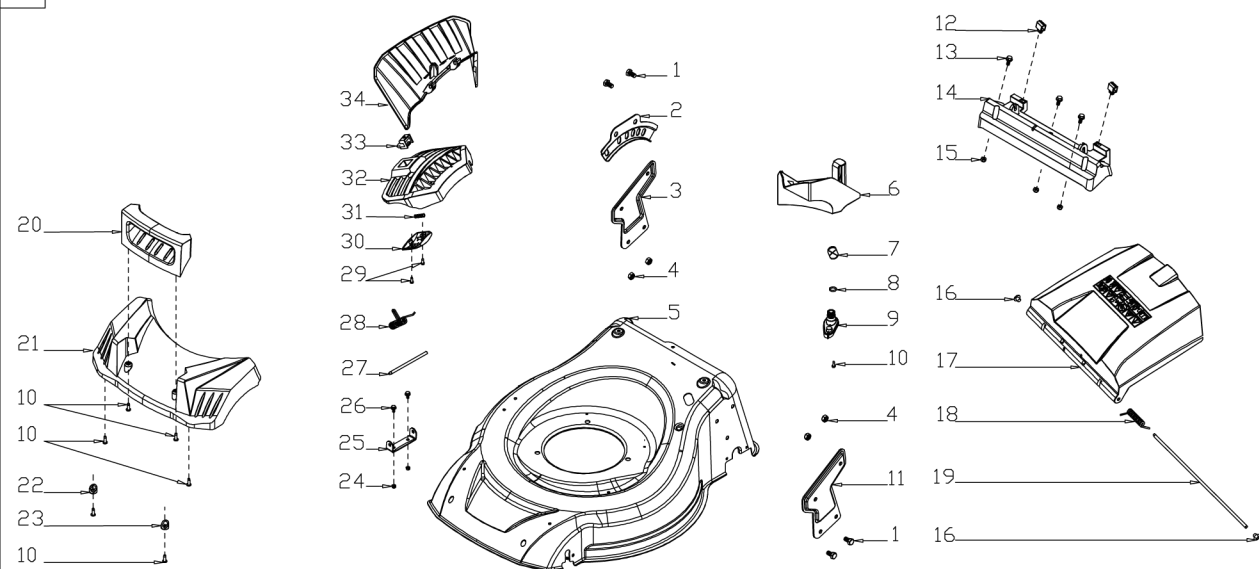

A

B

C

D

E

F

v-garden

MODEL G53SHL-T

NO.21001007