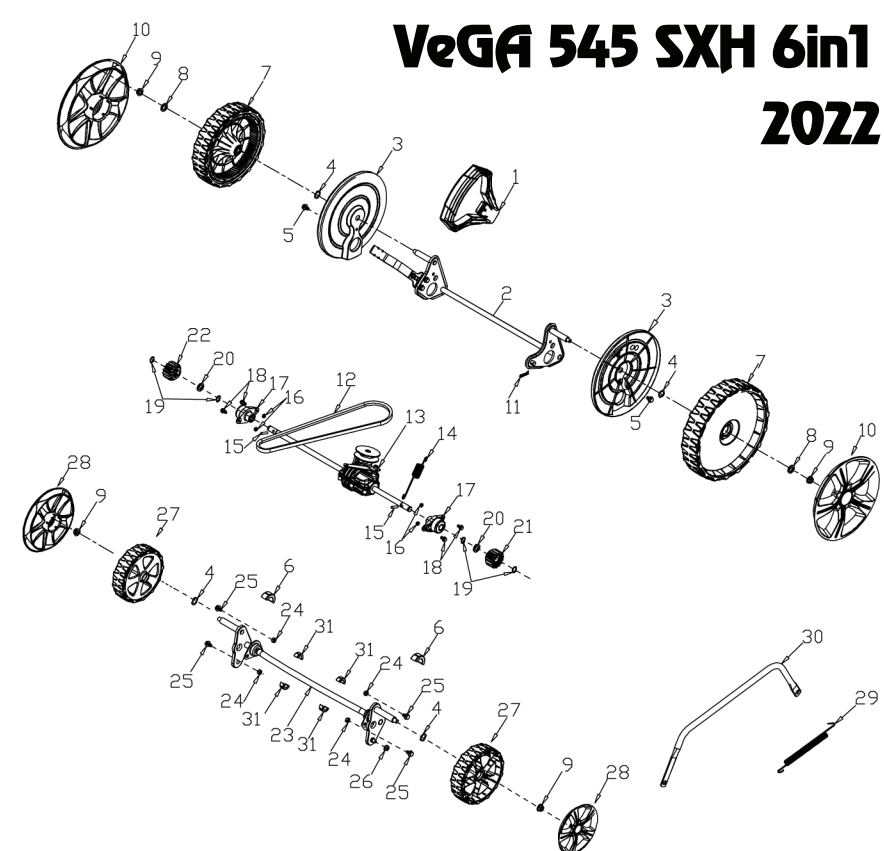

A

B

C

D

E

F

v-garden

MODEL G53SHL-T

NO.21001007