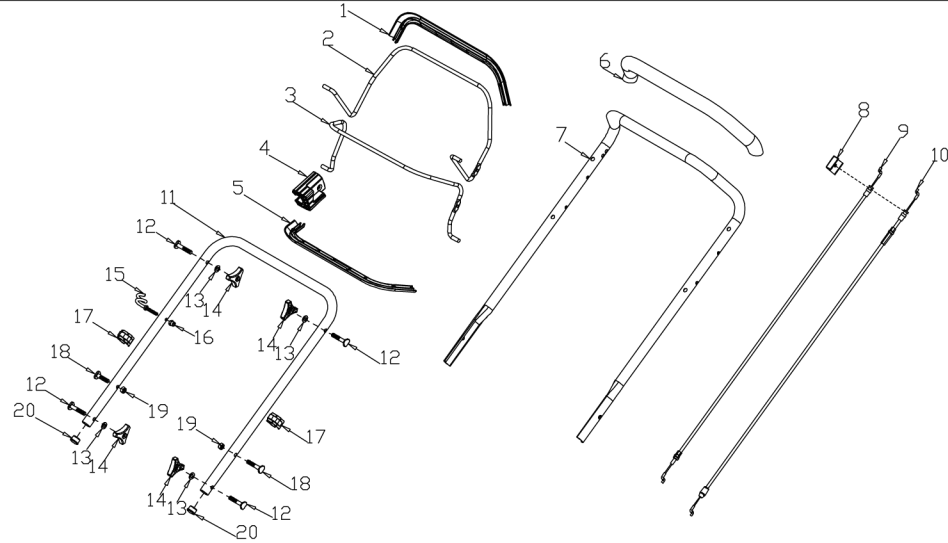

A

B

C

D

E

F

v-garden

MODEL G53SHL-T

NO.21001007