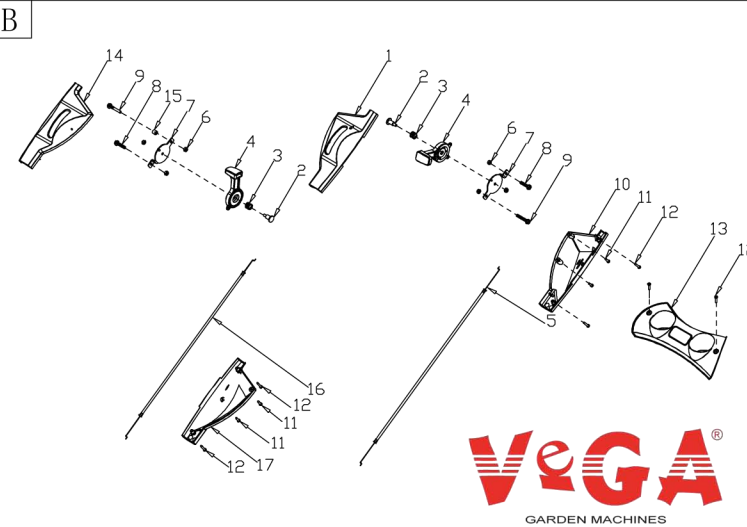

A

B

C

D

E

F

v-garden

MODEL G53SHL-T

NO.21001007