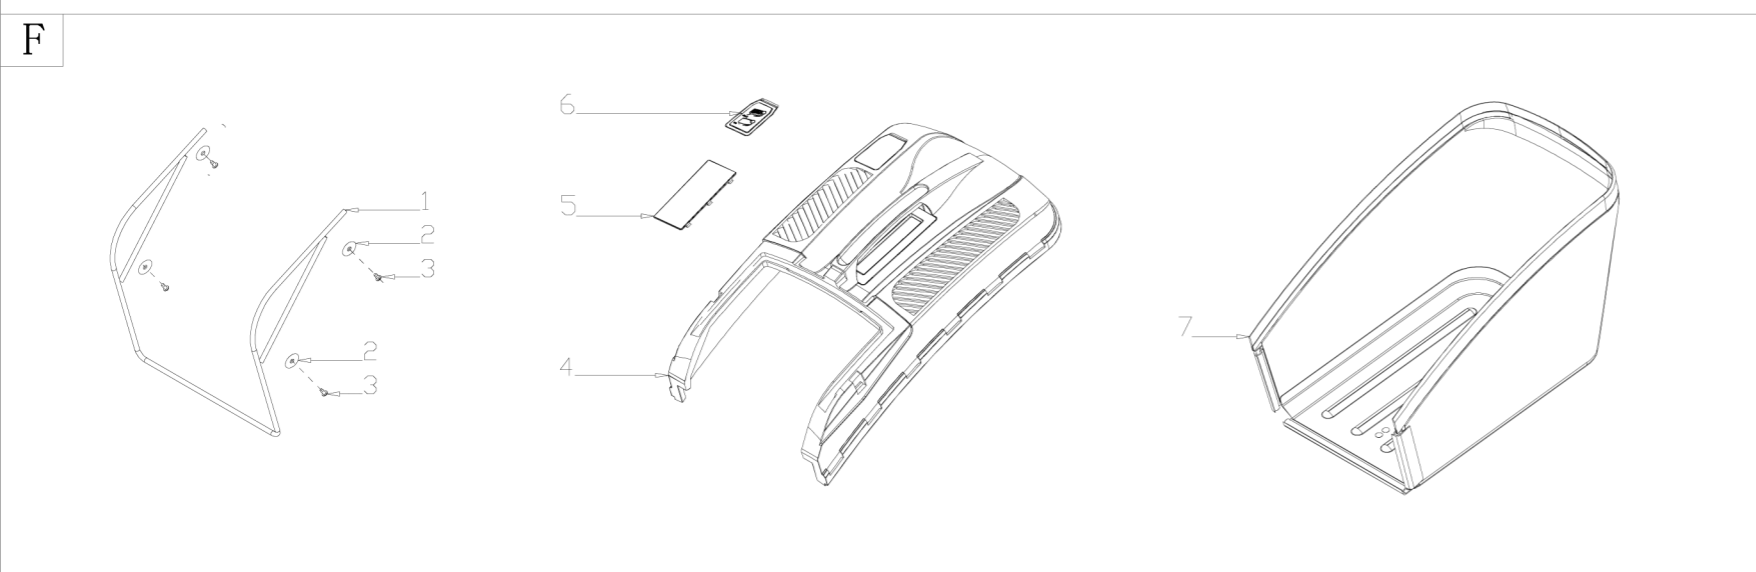

A**B****C****D**

VeGA 545 SXHE 7in1

2017

**F**

No.	ID Zboží	Název
A	Part A	
A-1	G33Q0000110	Plastic Decoration
A-2	G3374000001	Clutch Lever
A-3	G3354000004	Brake Lever
A-4	G33XW0000000	Limiting Stopper
A-5	G33Q0000113	Plastic Decoration
A-6	G3320000000	Foam Pipe
A-7	G333F100004	Upper Handle Assy
A-8	G339X300000	Cable Fixing Clamp
A-9	G639XX50000	Brake Cable
A-10	G339XYB0000	Clutch Cable
A-11	G33B4000004	Lower Handle
A-12	B1088W08050	Bolt
A-13	B5019W00000	Flat Washer
A-14	G33C1100011	Knob
A-15	B2020W00000	Nut
A-16	G33K0000000	Rope Guide
A-17	B2011B00000	Nut
A-18	G33H0000000	Cable Support
A-19	B1087W08032	Bolt
A-20	B2009W00000	Nut
A-21	G33J0000000	Handle Plug

No.	ID Zboží	Název
B	Part B	
B-1	G33F0000000	Upper Cover of Left Panel
B-2	G33P0000000	Bolt
B-3	G33N0000000	Spring
B-4	G33L0000013	Plastic Grip
B-5	G63R0000000	Cable
B-6	B2008W00000	Nut
B-7	G33M0000000	Fixed plate
B-8	B1065W06030	Bolt
B-9	B1047W06040	Bolt
B-10	G33G0000000	Lower Cover of Left Panel
B-11	B3034W00000	Screw
B-12	B3032W00000	Screw
B-13	G33E0000011	Handle Panel
B-14	G33FX000000	Upper Cover of Right Panel
B-15	G33T0000000	Bush
B-16	G53WY000013	key
B-17	G53WX000000	Key holder
B-18	B3035W00000	Screw
B-19	G53WW000000	Button
B-20	G33Y3000000	Cable Support
B-21	G33SS000000	Cable
B-22	G33GY000000	Lower Cover of Right Panel

No.	ID Zboží	Název
C	Part C	
C-1	Y3E00000013	Engine
C-2	B1077W08025	Bolt
C-3	G34AW000000	Belt Wheel
C-4	BE001W00000	Flat Key
C-5	G3530000000	Blade adapter
C-6	G22K0000000	Screw Cap
C-7	G623N000000	Belt Cover
C-8	B3022W00000	Screw
C-9	G323G000000	Belt Cover Plate
C-10	G323H000000	Belt Cover Plate
C-11	B3034W00000	Screw
C-12	G6511000000	21" Blade
C-13	G3520000000	Blade Washer
C-14	B1001B00032	Blade Bolt