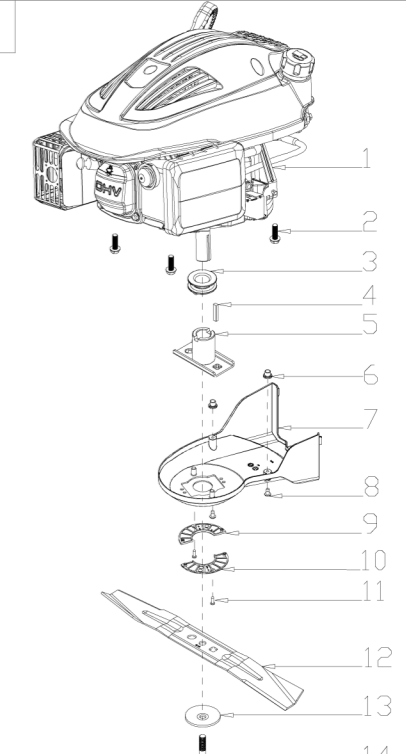

A**B****C****D**

VeGA 545 SXHE 7in1

2017

**F**

No.	ID Zboží	Název
A	Part A	
A-1	G33Q0000110	Plastic Decoration
A-2	G3374000001	Clutch Lever
A-3	G3354000004	Brake Lever
A-4	G33XW0000000	Limiting Stopper
A-5	G33Q0000113	Plastic Decoration
A-6	G3320000000	Foam Pipe
A-7	G333F100004	Upper Handle Assy
A-8	G339X300000	Cable Fixing Clamp
A-9	G639XX50000	Brake Cable
A-10	G339XYB0000	Clutch Cable
A-11	G33B4000004	Lower Handle
A-12	B1088W08050	Bolt
A-13	B5019W00000	Flat Washer
A-14	G33C1100011	Knob
A-15	B2020W00000	Nut
A-16	G33K0000000	Rope Guide
A-17	B2011B00000	Nut
A-18	G33H0000000	Cable Support
A-19	B1087W08032	Bolt
A-20	B2009W00000	Nut
A-21	G33J0000000	Handle Plug

No.	ID Zboží	Název
B	Part B	
B-1	G33F0000000	Upper Cover of Left Panel
B-2	G33P0000000	Bolt
B-3	G33N0000000	Spring
B-4	G33L0000013	Plastic Grip
B-5	G63R0000000	Cable
B-6	B2008W00000	Nut
B-7	G33M0000000	Fixed plate
B-8	B1065W06030	Bolt
B-9	B1047W06040	Bolt
B-10	G33G0000000	Lower Cover of Left Panel
B-11	B3034W00000	Screw
B-12	B3032W00000	Screw
B-13	G33E0000011	Handle Panel
B-14	G33FX000000	Upper Cover of Right Panel
B-15	G33T0000000	Bush
B-16	G53WY000013	key
B-17	G53WX000000	Key holder
B-18	B3035W00000	Screw
B-19	G53WW000000	Button
B-20	G33Y3000000	Cable Support
B-21	G33SS000000	Cable
B-22	G33GY000000	Lower Cover of Right Panel

No.	ID Zboží	Název
C	Part C	
C-1	Y3E00000013	Engine
C-2	B1077W08025	Bolt
C-3	G34AW000000	Belt Wheel
C-4	BE001W00000	Flat Key
C-5	G3530000000	Blade adapter
C-6	G22K0000000	Screw Cap
C-7	G623N000000	Belt Cover
C-8	B3022W00000	Screw
C-9	G323G000000	Belt Cover Plate
C-10	G323H000000	Belt Cover Plate
C-11	B3034W00000	Screw
C-12	G6511000000	21" Blade
C-13	G3520000000	Blade Washer
C-14	B1001B00032	Blade Bolt