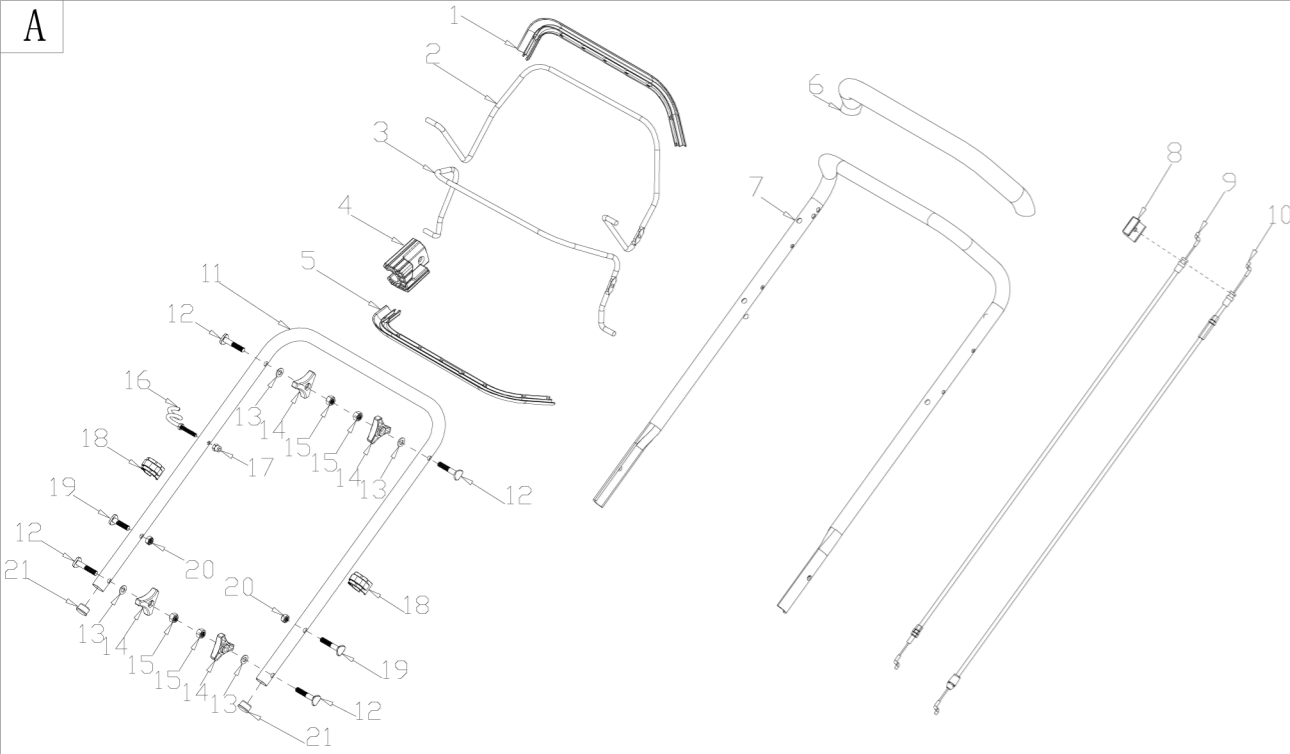

A**B****C****D**

VeGA 545 SXHE 7in1

2017

**F**

No.	ID Zboží	Název
A	Part A	
A-1	G33Q0000110	Plastic Decoration
A-2	G3374000001	Clutch Lever
A-3	G3354000004	Brake Lever
A-4	G33XW0000000	Limiting Stopper
A-5	G33Q0000113	Plastic Decoration
A-6	G3320000000	Foam Pipe
A-7	G333F100004	Upper Handle Assy
A-8	G339X300000	Cable Fixing Clamp
A-9	G639XX50000	Brake Cable
A-10	G339XYB0000	Clutch Cable
A-11	G33B4000004	Lower Handle
A-12	B1088W08050	Bolt
A-13	B5019W00000	Flat Washer
A-14	G33C1100011	Knob
A-15	B2020W00000	Nut
A-16	G33K0000000	Rope Guide
A-17	B2011B00000	Nut
A-18	G33H0000000	Cable Support
A-19	B1087W08032	Bolt
A-20	B2009W00000	Nut
A-21	G33J0000000	Handle Plug

No.	ID Zboží	Název
B	Part B	
B-1	G33F0000000	Upper Cover of Left Panel
B-2	G33P0000000	Bolt
B-3	G33N0000000	Spring
B-4	G33L0000013	Plastic Grip
B-5	G63R0000000	Cable
B-6	B2008W00000	Nut
B-7	G33M0000000	Fixed plate
B-8	B1065W06030	Bolt
B-9	B1047W06040	Bolt
B-10	G33G0000000	Lower Cover of Left Panel
B-11	B3034W00000	Screw
B-12	B3032W00000	Screw
B-13	G33E0000011	Handle Panel
B-14	G33FX000000	Upper Cover of Right Panel
B-15	G33T0000000	Bush
B-16	G53WY000013	key
B-17	G53WX000000	Key holder
B-18	B3035W00000	Screw
B-19	G53WW000000	Button
B-20	G33Y3000000	Cable Support
B-21	G33SS000000	Cable
B-22	G33GY000000	Lower Cover of Right Panel

No.	ID Zboží	Název
C	Part C	
C-1	Y3E00000013	Engine
C-2	B1077W08025	Bolt
C-3	G34AW000000	Belt Wheel
C-4	BE001W00000	Flat Key
C-5	G3530000000	Blade adapter
C-6	G22K0000000	Screw Cap
C-7	G623N000000	Belt Cover
C-8	B3022W00000	Screw
C-9	G323G000000	Belt Cover Plate
C-10	G323H000000	Belt Cover Plate
C-11	B3034W00000	Screw
C-12	G6511000000	21" Blade
C-13	G3520000000	Blade Washer
C-14	B1001B00032	Blade Bolt