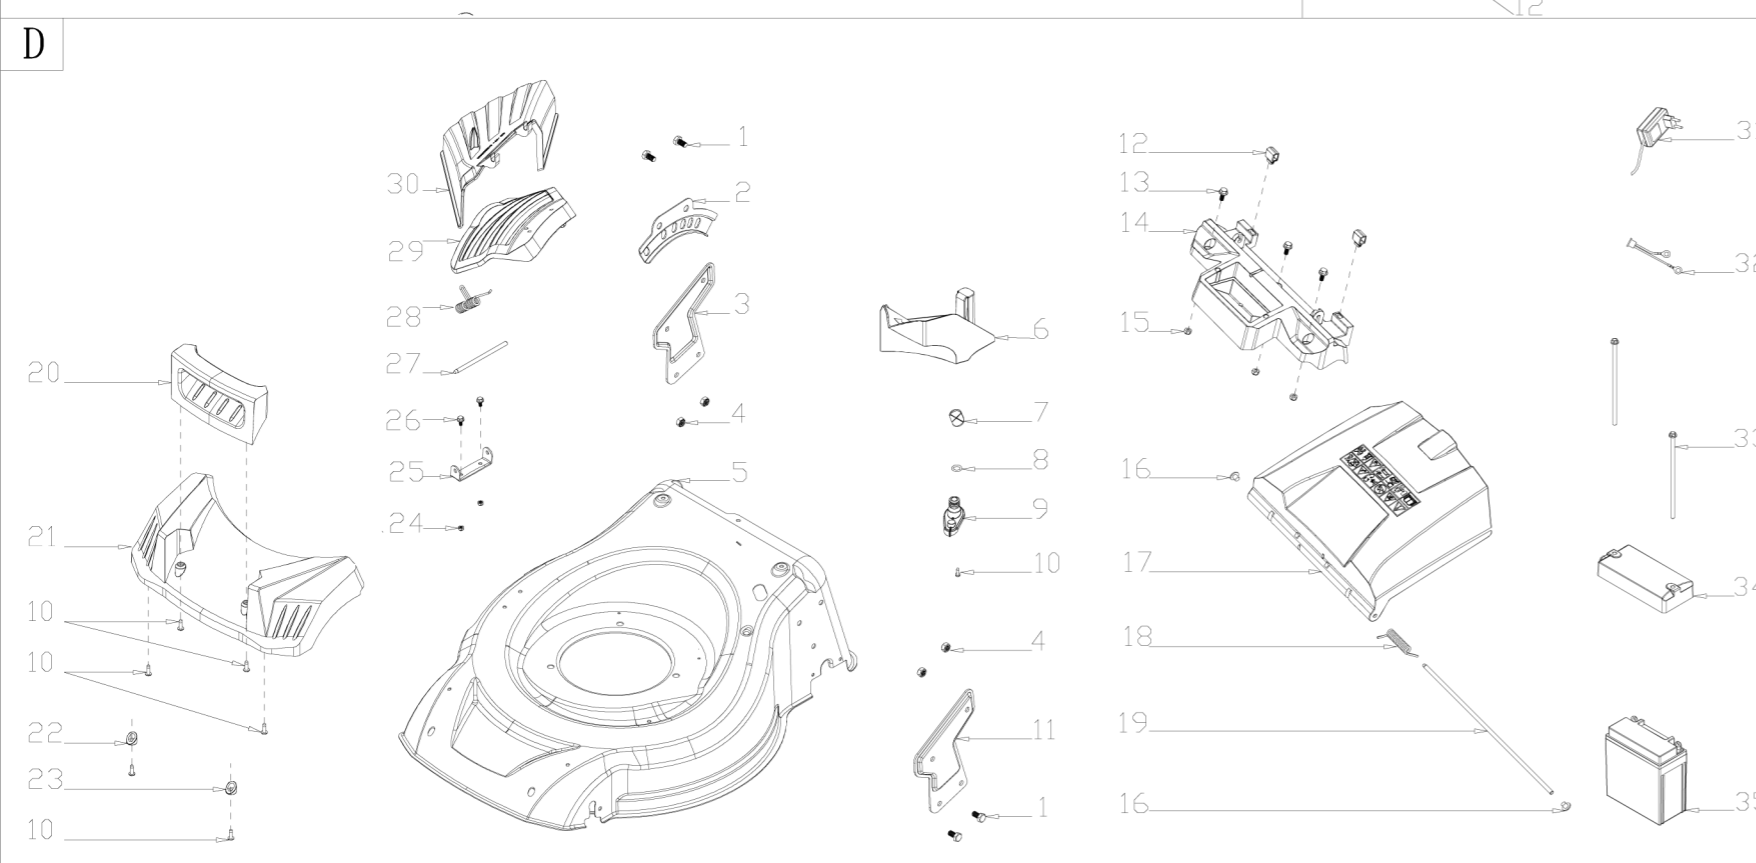

A**B****C****D**

VeGA 545 SXHE 7in1

2017

**F**

No.	ID Zboží	Název
A	Part A	
A-1	G33Q0000110	Plastic Decoration
A-2	G3374000001	Clutch Lever
A-3	G3354000004	Brake Lever
A-4	G33XW0000000	Limiting Stopper
A-5	G33Q0000113	Plastic Decoration
A-6	G3320000000	Foam Pipe
A-7	G333F100004	Upper Handle Assy
A-8	G339X300000	Cable Fixing Clamp
A-9	G639XX50000	Brake Cable
A-10	G339XYB0000	Clutch Cable
A-11	G33B4000004	Lower Handle
A-12	B1088W08050	Bolt
A-13	B5019W00000	Flat Washer
A-14	G33C1100011	Knob
A-15	B2020W00000	Nut
A-16	G33K0000000	Rope Guide
A-17	B2011B00000	Nut
A-18	G33H0000000	Cable Support
A-19	B1087W08032	Bolt
A-20	B2009W00000	Nut
A-21	G33J0000000	Handle Plug

No.	ID Zboží	Název
B	Part B	
B-1	G33F0000000	Upper Cover of Left Panel
B-2	G33P0000000	Bolt
B-3	G33N0000000	Spring
B-4	G33L0000013	Plastic Grip
B-5	G63R0000000	Cable
B-6	B2008W00000	Nut
B-7	G33M0000000	Fixed plate
B-8	B1065W06030	Bolt
B-9	B1047W06040	Bolt
B-10	G33G0000000	Lower Cover of Left Panel
B-11	B3034W00000	Screw
B-12	B3032W00000	Screw
B-13	G33E0000011	Handle Panel
B-14	G33FX000000	Upper Cover of Right Panel
B-15	G33T0000000	Bush
B-16	G53WY000013	key
B-17	G53WX000000	Key holder
B-18	B3035W00000	Screw
B-19	G53WW000000	Button
B-20	G33Y3000000	Cable Support
B-21	G33SS000000	Cable
B-22	G33GY000000	Lower Cover of Right Panel

No.	ID Zboží	Název
C	Part C	
C-1	Y3E00000013	Engine
C-2	B1077W08025	Bolt
C-3	G34AW000000	Belt Wheel
C-4	BE001W00000	Flat Key
C-5	G3530000000	Blade adapter
C-6	G22K0000000	Screw Cap
C-7	G623N000000	Belt Cover
C-8	B3022W00000	Screw
C-9	G323G000000	Belt Cover Plate
C-10	G323H000000	Belt Cover Plate
C-11	B3034W00000	Screw
C-12	G6511000000	21" Blade
C-13	G3520000000	Blade Washer
C-14	B1001B00032	Blade Bolt