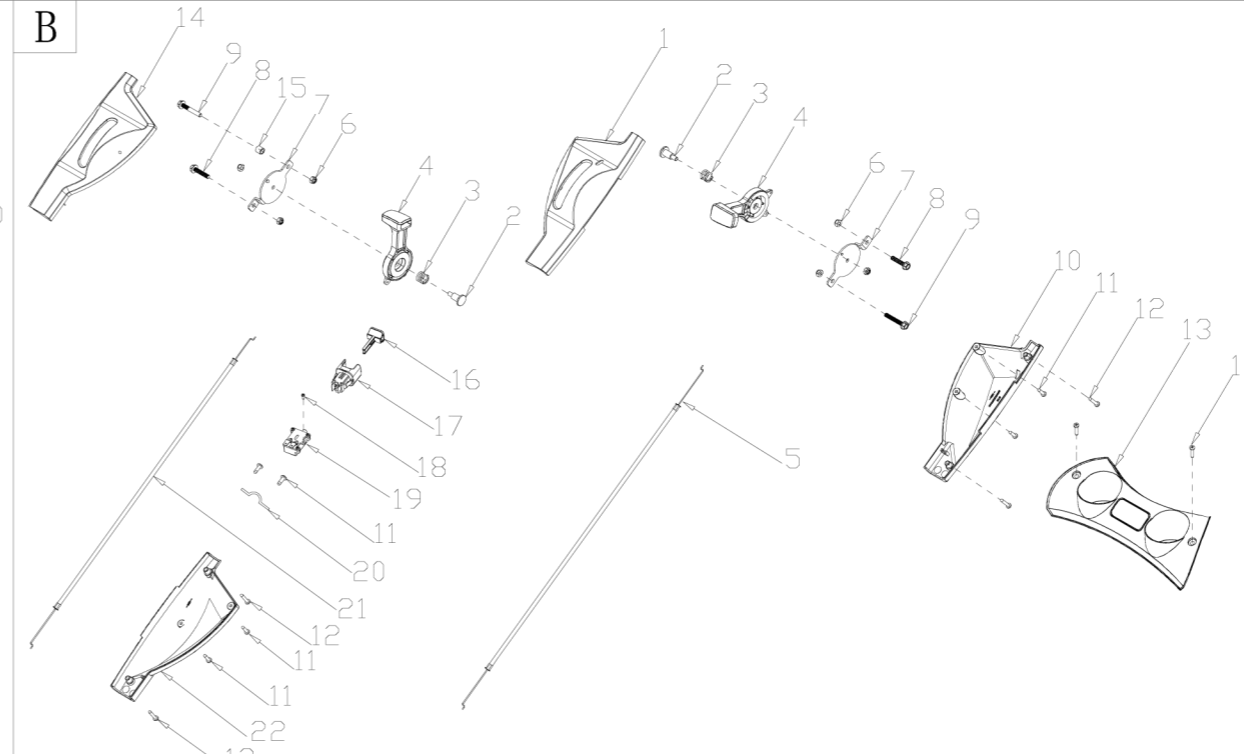

A**B****C****D**

VeGA 545 SXHE 7in1

2017

**F**

No.	ID Zboží	Název
A	Part A	
A-1	G33Q0000110	Plastic Decoration
A-2	G3374000001	Clutch Lever
A-3	G3354000004	Brake Lever
A-4	G33XW0000000	Limiting Stopper
A-5	G33Q0000113	Plastic Decoration
A-6	G3320000000	Foam Pipe
A-7	G333F100004	Upper Handle Assy
A-8	G339X300000	Cable Fixing Clamp
A-9	G639XX50000	Brake Cable
A-10	G339XYB0000	Clutch Cable
A-11	G33B4000004	Lower Handle
A-12	B1088W08050	Bolt
A-13	B5019W00000	Flat Washer
A-14	G33C1100011	Knob
A-15	B2020W00000	Nut
A-16	G33K0000000	Rope Guide
A-17	B2011B00000	Nut
A-18	G33H0000000	Cable Support
A-19	B1087W08032	Bolt
A-20	B2009W00000	Nut
A-21	G33J0000000	Handle Plug

No.	ID Zboží	Název
B	Part B	
B-1	G33F0000000	Upper Cover of Left Panel
B-2	G33P0000000	Bolt
B-3	G33N0000000	Spring
B-4	G33L0000013	Plastic Grip
B-5	G63R0000000	Cable
B-6	B2008W00000	Nut
B-7	G33M0000000	Fixed plate
B-8	B1065W06030	Bolt
B-9	B1047W06040	Bolt
B-10	G33G0000000	Lower Cover of Left Panel
B-11	B3034W00000	Screw
B-12	B3032W00000	Screw
B-13	G33E0000011	Handle Panel
B-14	G33FX000000	Upper Cover of Right Panel
B-15	G33T0000000	Bush
B-16	G53WY000013	key
B-17	G53WX000000	Key holder
B-18	B3035W00000	Screw
B-19	G53WW000000	Button
B-20	G33Y3000000	Cable Support
B-21	G33SS000000	Cable
B-22	G33GY000000	Lower Cover of Right Panel

No.	ID Zboží	Název
C	Part C	
C-1	Y3E00000013	Engine
C-2	B1077W08025	Bolt
C-3	G34AW000000	Belt Wheel
C-4	BE001W00000	Flat Key
C-5	G3530000000	Blade adapter
C-6	G22K0000000	Screw Cap
C-7	G623N000000	Belt Cover
C-8	B3022W00000	Screw
C-9	G323G000000	Belt Cover Plate
C-10	G323H000000	Belt Cover Plate
C-11	B3034W00000	Screw
C-12	G6511000000	21" Blade
C-13	G3520000000	Blade Washer
C-14	B1001B00032	Blade Bolt