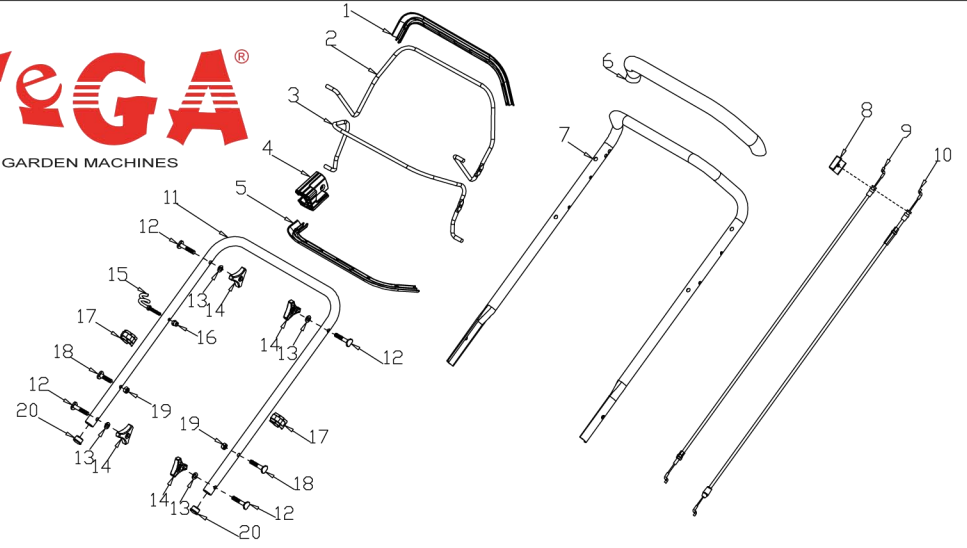

A

B

C

D

E

F

MODEL	G53SHLE-T
NO.2001023	

No.	ID zboží	Název
<b>A</b>	<b>Part A</b>	
A-1	G33Q0000110	Plastic Decoration
A-2	G3375000001	Clutch Lever
A-3	G3354000004	Brake Lever
A-4	G33XW0000000	Limiting Stopper
A-5	G33Q0000113	Plastic Decoration
A-6	G3320000000	Foam Pipe
A-7	G333F100004	Upper Handle
A-8	G339X300000	Cable Fixing Clamp
A-9	G639XX50000	Brake Cable
A-10	G339XY90000	Clutch cabel
A-11	G33B4000004	Lower Handle
A-12	B1088W08050	Bolt
A-13	B5019W00000	Flat Washer
A-14	G33C1100011	Knob
A-15	G33K0000000	Rope Guide
A-16	B2011B00000	Nut
A-17	G33H2000000	Cable Support
A-18	B1087W08032	Bolt
A-19	B2009W00000	Nut
A-20	G33J0000000	Handle Plug

No.	ID zboží	Název
<b>C</b>	<b>Part C</b>	
C-1	Y58EL000000	Engine
C-2	B1077W08025	Bolt
C-3	BE001W00000	Flat Key
C-4	G34AWY00000	Blade adapter
C-5	G22K0000000	Screw Cap
C-6	G623N000000	Belt Cover
C-7	B3022W00000	Screw
C-8	G323G000000	Belt Cover Plate
C-9	G323H000000	Belt Cover Plate
C-10	G6510000000	21" Blade
C-11	G3520000000	Blade Washer
C-12	B1001B00032	Blade Bolt
C-13	B2002B00000	Nut
C-14	B5027B00000	Washer
C-15	Y3A11000013	Engine cover
C-16	Y28E0000000	Filtering Net Duct of Fuel
C-17	Y28K0000000	Oil Pipe Circlip I