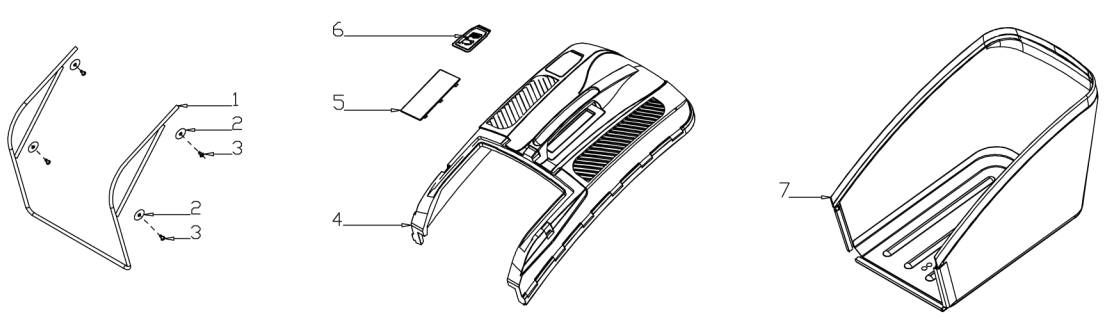

A

B

C

D

E

F

MODEL	G53SHLE-T
NO.2001023	

No.	ID zboží	Název
<b>A</b>	<b>Part A</b>	
A-1	G33Q0000110	Plastic Decoration
A-2	G3375000001	Clutch Lever
A-3	G3354000004	Brake Lever
A-4	G33XW0000000	Limiting Stopper
A-5	G33Q0000113	Plastic Decoration
A-6	G3320000000	Foam Pipe
A-7	G333F100004	Upper Handle
A-8	G339X300000	Cable Fixing Clamp
A-9	G639XX50000	Brake Cable
A-10	G339XY90000	Clutch cabel
A-11	G33B4000004	Lower Handle
A-12	B1088W08050	Bolt
A-13	B5019W00000	Flat Washer
A-14	G33C1100011	Knob
A-15	G33K0000000	Rope Guide
A-16	B2011B00000	Nut
A-17	G33H2000000	Cable Support
A-18	B1087W08032	Bolt
A-19	B2009W00000	Nut
A-20	G33J0000000	Handle Plug

No.	ID zboží	Název
<b>C</b>	<b>Part C</b>	
C-1	Y58EL000000	Engine
C-2	B1077W08025	Bolt
C-3	BE001W00000	Flat Key
C-4	G34AWY00000	Blade adapter
C-5	G22K0000000	Screw Cap
C-6	G623N000000	Belt Cover
C-7	B3022W00000	Screw
C-8	G323G000000	Belt Cover Plate
C-9	G323H000000	Belt Cover Plate
C-10	G6510000000	21" Blade
C-11	G3520000000	Blade Washer
C-12	B1001B00032	Blade Bolt
C-13	B2002B00000	Nut
C-14	B5027B00000	Washer
C-15	Y3A11000013	Engine cover
C-16	Y28E0000000	Filtering Net Duct of Fuel
C-17	Y28K0000000	Oil Pipe Circlip I