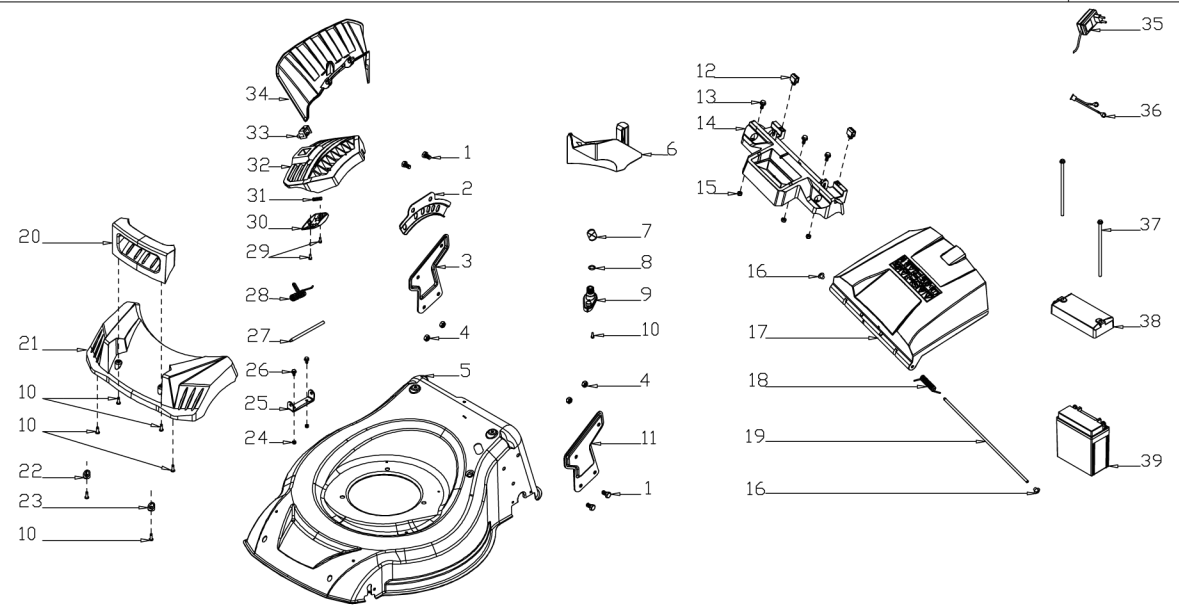

A

B

C

D

E

F

MODEL	G53SHLE-T
NO.2001023	

No.	ID zboží	Název
<b>A</b>	<b>Part A</b>	
A-1	G33Q0000110	Plastic Decoration
A-2	G3375000001	Clutch Lever
A-3	G3354000004	Brake Lever
A-4	G33XW0000000	Limiting Stopper
A-5	G33Q0000113	Plastic Decoration
A-6	G3320000000	Foam Pipe
A-7	G333F100004	Upper Handle
A-8	G339X300000	Cable Fixing Clamp
A-9	G639XX50000	Brake Cable
A-10	G339XY90000	Clutch cabel
A-11	G33B4000004	Lower Handle
A-12	B1088W08050	Bolt
A-13	B5019W00000	Flat Washer
A-14	G33C1100011	Knob
A-15	G33K0000000	Rope Guide
A-16	B2011B00000	Nut
A-17	G33H2000000	Cable Support
A-18	B1087W08032	Bolt
A-19	B2009W00000	Nut
A-20	G33J0000000	Handle Plug

No.	ID zboží	Název
E	Part E	
E-1	G3420000013	Height Adjustment Handle
E-2	G5490000300	Rear Wheel Shaft
E-3	G54AD000000	Inner Wheel Cover
E-4	B6009B00000	Spring Washer
E-5	B1058W06012	Bolt
E-6	B0014W00000	Bearing
E-7	G54N1000000	11" wheel
E-8	B5031W00000	Flat Washer
E-9	B2017W00000	Nut
E-10	G54X100000A	11" Outer Wheel Cover
E-11	BB004W00000	Split Pin
E-12	BA001B00000	Belt
E-13	G34AP201800	Gearbox
E-14	G34AJ000200	Spring
E-15	G34AN000000	Pin
E-16	B2007W00000	Nut
E-17	G34DV000000	Shaft Sleeve
E-17-1	B0021W00000	Bearing
E-18	B1053W05012	Bolt
E-19	B9006B00000	Lock Ring
E-20	B5033W00000	Flat Washer
E-21	G54AL000000	Left Gear
E-22	G54AM000000	Right Gear
E-23	G645H000000	Front Wheel Shaft
E-24	B2008W00000	Nut
E-25	B1058W06012	Bolt
E-26	B2016W00000	Nut
E-27	B0019W00000	Bearing
E-28	G34H1000000	8" Wheel
E-29	G34T100000A	8" Outer Wheel Cover
E-30	G34AX100000	Height adjustment Spring
E-31	G6410000100	Height Adjustment Rod
E-32	G349X000000	Shaft Sleeve
E-33	G4CT0000000	Bush