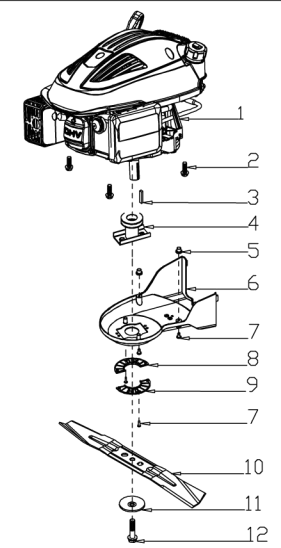

A

B

C

D

E

F

MODEL	G53SHLE-T
NO.2001023	

No.	ID zboží	Název
<b>A</b>	<b>Part A</b>	
A-1	G33Q0000110	Plastic Decoration
A-2	G3375000001	Clutch Lever
A-3	G3354000004	Brake Lever
A-4	G33XW0000000	Limiting Stopper
A-5	G33Q0000113	Plastic Decoration
A-6	G3320000000	Foam Pipe
A-7	G333F100004	Upper Handle
A-8	G339X300000	Cable Fixing Clamp
A-9	G639XX50000	Brake Cable
A-10	G339XY90000	Clutch cabel
A-11	G33B4000004	Lower Handle
A-12	B1088W08050	Bolt
A-13	B5019W00000	Flat Washer
A-14	G33C1100011	Knob
A-15	G33K0000000	Rope Guide
A-16	B2011B00000	Nut
A-17	G33H2000000	Cable Support
A-18	B1087W08032	Bolt
A-19	B2009W00000	Nut
A-20	G33J0000000	Handle Plug

No.	ID zboží	Název
<b>C</b>	<b>Part C</b>	
C-1	Y58EL000000	Engine
C-2	B1077W08025	Bolt
C-3	BE001W00000	Flat Key
C-4	G34AWY00000	Blade adapter
C-5	G22K0000000	Screw Cap
C-6	G623N000000	Belt Cover
C-7	B3022W00000	Screw
C-8	G323G000000	Belt Cover Plate
C-9	G323H000000	Belt Cover Plate
C-10	G6510000000	21" Blade
C-11	G3520000000	Blade Washer
C-12	B1001B00032	Blade Bolt
C-13	B2002B00000	Nut
C-14	B5027B00000	Washer
C-15	Y3A11000013	Engine cover
C-16	Y28E0000000	Filtering Net Duct of Fuel
C-17	Y28K0000000	Oil Pipe Circlip I