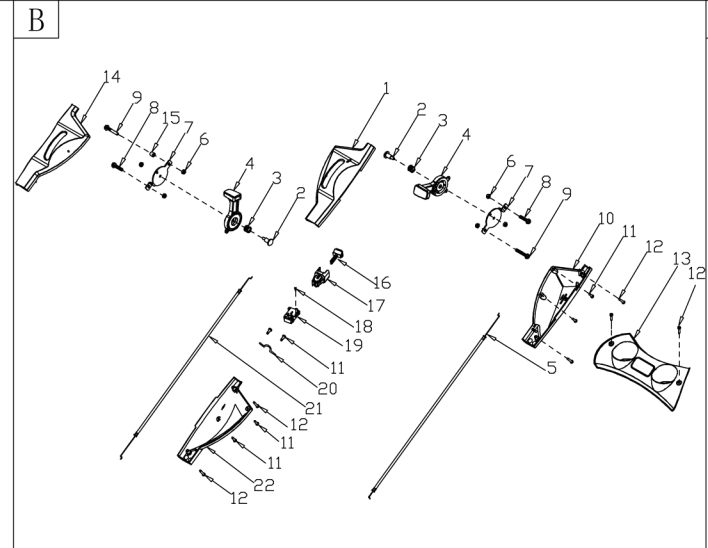

A

B

C

D

E

F

MODEL	G53SHLE-T
NO.2001023	

No.	ID zboží	Název
<b>A</b>	<b>Part A</b>	
A-1	G33Q0000110	Plastic Decoration
A-2	G3375000001	Clutch Lever
A-3	G3354000004	Brake Lever
A-4	G33XW0000000	Limiting Stopper
A-5	G33Q0000113	Plastic Decoration
A-6	G3320000000	Foam Pipe
A-7	G333F100004	Upper Handle
A-8	G339X300000	Cable Fixing Clamp
A-9	G639XX50000	Brake Cable
A-10	G339XY90000	Clutch cabel
A-11	G33B4000004	Lower Handle
A-12	B1088W08050	Bolt
A-13	B5019W00000	Flat Washer
A-14	G33C1100011	Knob
A-15	G33K0000000	Rope Guide
A-16	B2011B00000	Nut
A-17	G33H2000000	Cable Support
A-18	B1087W08032	Bolt
A-19	B2009W00000	Nut
A-20	G33J0000000	Handle Plug

No.	ID zboží	Název
E	Part E	
E-1	G3420000013	Height Adjustment Handle
E-2	G5490000300	Rear Wheel Shaft
E-3	G54AD000000	Inner Wheel Cover
E-4	B6009B00000	Spring Washer
E-5	B1058W06012	Bolt
E-6	B0014W00000	Bearing
E-7	G54N1000000	11" wheel
E-8	B5031W00000	Flat Washer
E-9	B2017W00000	Nut
E-10	G54X100000A	11" Outer Wheel Cover
E-11	BB004W00000	Split Pin
E-12	BA001B00000	Belt
E-13	G34AP201800	Gearbox
E-14	G34AJ000200	Spring
E-15	G34AN000000	Pin
E-16	B2007W00000	Nut
E-17	G34DV000000	Shaft Sleeve
E-17-1	B0021W00000	Bearing
E-18	B1053W05012	Bolt
E-19	B9006B00000	Lock Ring
E-20	B5033W00000	Flat Washer
E-21	G54AL000000	Left Gear
E-22	G54AM000000	Right Gear
E-23	G645H000000	Front Wheel Shaft
E-24	B2008W00000	Nut
E-25	B1058W06012	Bolt
E-26	B2016W00000	Nut
E-27	B0019W00000	Bearing
E-28	G34H1000000	8" Wheel
E-29	G34T100000A	8" Outer Wheel Cover
E-30	G34AX100000	Height adjustment Spring
E-31	G6410000100	Height Adjustment Rod
E-32	G349X000000	Shaft Sleeve
E-33	G4CT0000000	Bush