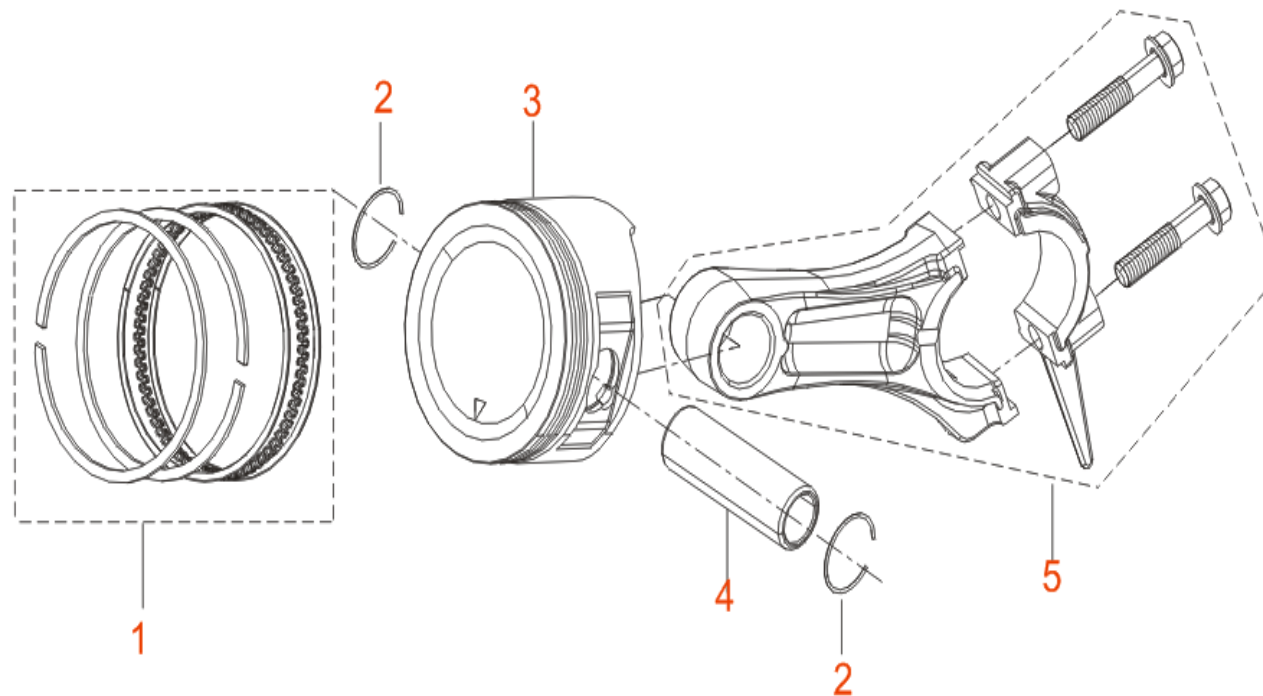

VeGA GK5500W 2022

E01 CYLINDER SPARK

No.	ID Zboží	Název
E01-1	G1214E0201000	HEAD SUBASSEMBLY, CYLINDER
E01-2	G9103E0202010	STUD
E01-3	G910308034010	STUD
E01-4	G905108012000	PIN
E01-5	G1230E0901000	GASKET, CYLINDER HEAD
E01-6	G1241E0201010	COVER SUBASSEMBLY, CYLINDER HEAD
E01-7	G1204E0201000	GASKET, CYLINDER HEAD COVER
E01-8	G1703E0202000	TUBE, BREATHER
E01-9	G1247E0201010	BOLT
E01-10	G1567E0103000	PLUG, SPARK
E01-11	G910110080010	BOLT, CYLINDER HEAD

E02 CRANKCASE

No.	ID Zboží	Název
E02-1	G1131E0904000	CRANKCASE SUBASSEMBLY.
E02-2	G9065E0201000	SEAL, OIL
E02-3	G9041E0201010	WASHER
E02-4	G910112015010	BOLT, DRAIN PLUG
E02-5	G1526E0101000	OIL SENSER
E02-6	G900106012010	BOLT
E02-7	G905462026000	BEARING
E02-8	G1536E0201000	oil sensor
E02-9	G900106014010	BOLT
E02-10	G9041E0202000	WASHER
E02-11	G1607E0201000	ARM, GOVERNOR
E02-12	G9065E0202000	SEAL, OIL
E02-13	G9052E0101000	PIN

E03 CRANKCASE / GOVERNOR		
No.	ID Zboží	Název
E03-1	G1141E0203000	COVER, CRANKCASE
E03-2	G1101E0201000	GASKET, CRANKCASE
E03-3	G905462026000	BEARING
E03-4	G1503E0201110	DIPSTICK SUBASSEMBLY, OIL G1501E0202110
E03-5	G9065E0201000	SEAL, OIL
E03-6	G905112020000	PIN
E03-7	G900108040010	BOLT
E03-8	G905462076000	BEARING
E03-9	G1660E0201000	GEAR ASSY, GOVERNOR

E04 ROD,CRANKSHAFT CONNETING

No.	ID Zboží	Název
E04-1	G1330E0902000	CRANKSHAFT ASSY.
E04-2	G1340E0901000	BALANCE AXIS ASSY.

E05 RING SET, CRANKSHAFT CONNECTING		
No.	ID Zboží	Název
E05-1	G1320E0902000	RING, THE FIRST
E05-2	G1313E0201000	CLIP, PISTON PIN
E05-3	G1311E0902000	PISTON
E05-4	G1312E0201000	PIN, PISTON
E05-5	G1301E0901000	ROD, CONNECTING