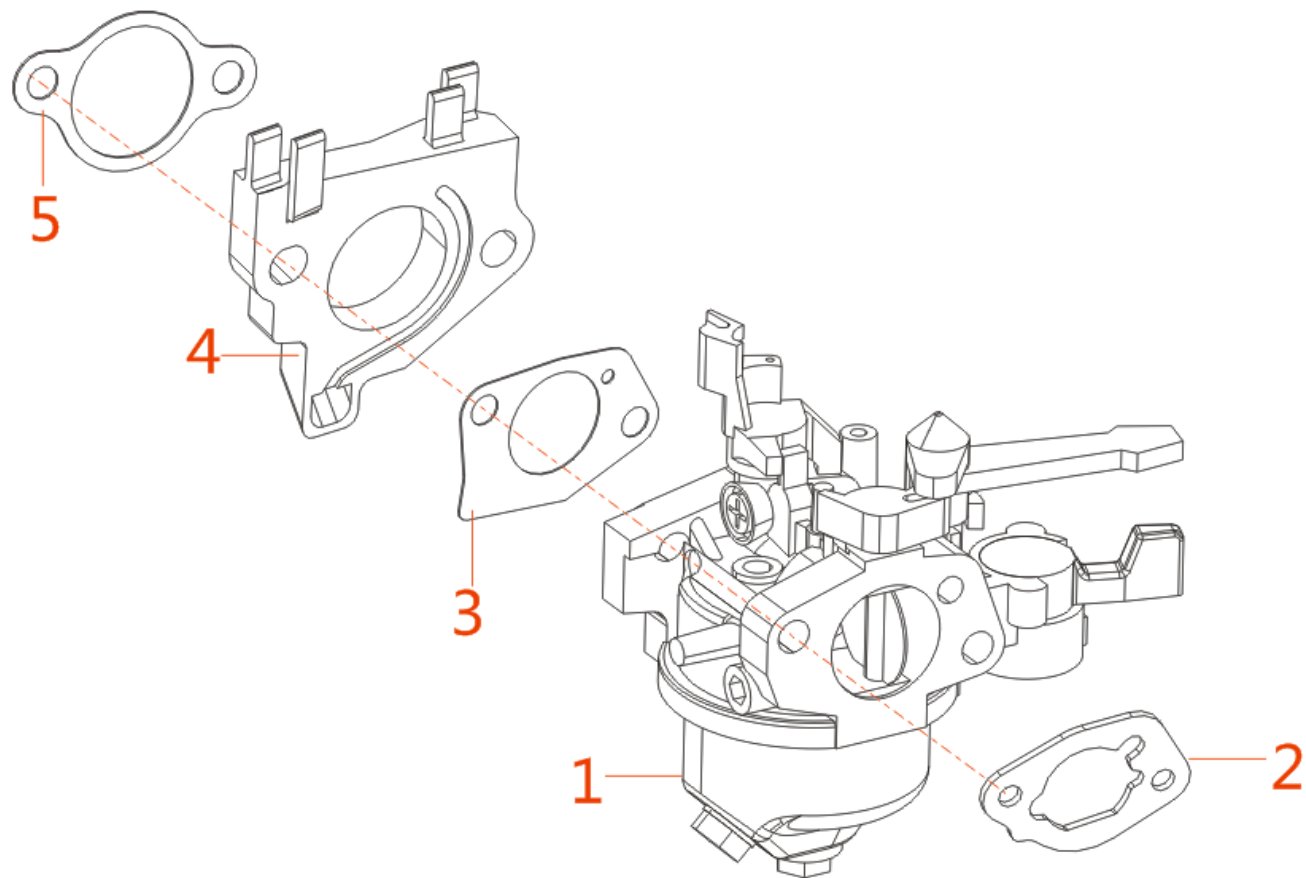

E08 CARBURETOR

No.	ID Zboží	Název
E08-1	G1610E0906033	CARBURETOR ASSY.
E08-2	G1701E0201000	GASKET, AIR CLEANER
E08-3	G1601E0201000	GASKET, CARBURETOR
E08-4	G1603E0201000	PLATE, CARBURETOR INSULATOR
E08-5	G1702E0201000	GASKET, INLET