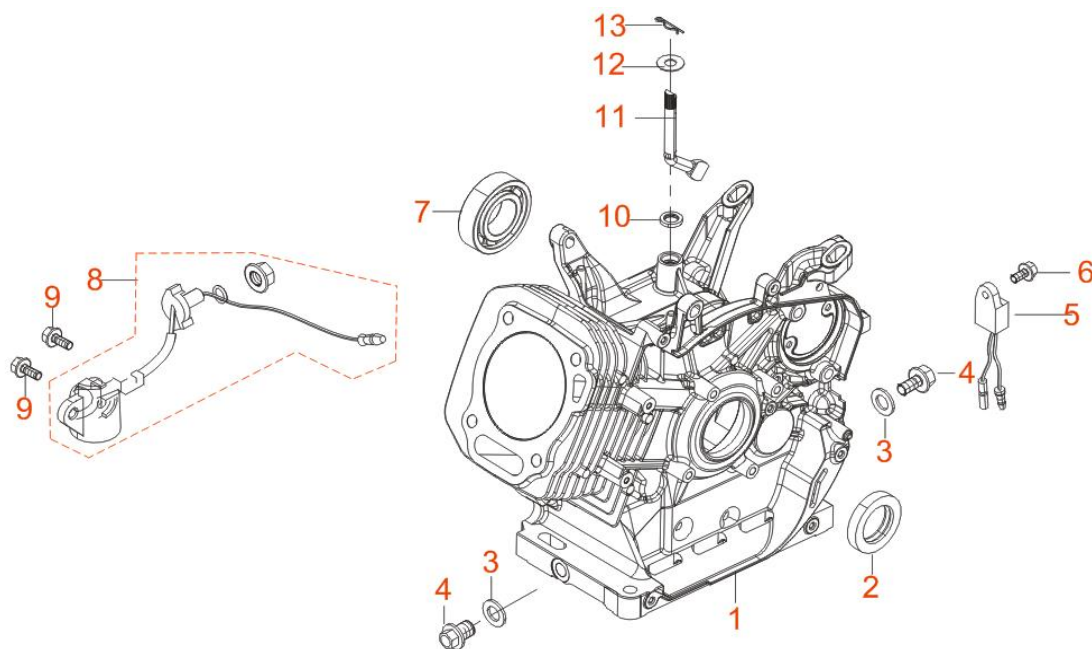

VeGA GK5500W 2022

E01 CYLINDER SPARK

No.	ID Zboží	Název
E01-1	G1214E0201000	HEAD SUBASSEMBLY, CYLINDER
E01-2	G9103E0202010	STUD
E01-3	G910308034010	STUD
E01-4	G905108012000	PIN
E01-5	G1230E0901000	GASKET, CYLINDER HEAD
E01-6	G1241E0201010	COVER SUBASSEMBLY, CYLINDER HEAD
E01-7	G1204E0201000	GASKET, CYLINDER HEAD COVER
E01-8	G1703E0202000	TUBE, BREATHER
E01-9	G1247E0201010	BOLT
E01-10	G1567E0103000	PLUG, SPARK
E01-11	G910110080010	BOLT, CYLINDER HEAD

E02 CRANKCASE

No.	ID Zboží	Název
E02-1	G1131E0904000	CRANKCASE SUBASSEMBLY.
E02-2	G9065E0201000	SEAL, OIL
E02-3	G9041E0201010	WASHER
E02-4	G910112015010	BOLT, DRAIN PLUG
E02-5	G1526E0101000	OIL SENSER
E02-6	G900106012010	BOLT
E02-7	G905462026000	BEARING
E02-8	G1536E0201000	oil sensor
E02-9	G900106014010	BOLT
E02-10	G9041E0202000	WASHER
E02-11	G1607E0201000	ARM, GOVERNOR
E02-12	G9065E0202000	SEAL, OIL
E02-13	G9052E0101000	PIN

E03 CRANKCASE / GOVERNOR		
No.	ID Zboží	Název
E03-1	G1141E0203000	COVER, CRANKCASE
E03-2	G1101E0201000	GASKET, CRANKCASE
E03-3	G905462026000	BEARING
E03-4	G1503E0201110	DIPSTICK SUBASSEMBLY, OIL G1501E0202110
E03-5	G9065E0201000	SEAL, OIL
E03-6	G905112020000	PIN
E03-7	G900108040010	BOLT
E03-8	G905462076000	BEARING
E03-9	G1660E0201000	GEAR ASSY, GOVERNOR

E04 ROD,CRANKSHAFT CONNETING

No.	ID Zboží	Název
E04-1	G1330E0902000	CRANKSHAFT ASSY.
E04-2	G1340E0901000	BALANCE AXIS ASSY.

E05 RING SET, CRANKSHAFT CONNECTING		
No.	ID Zboží	Název
E05-1	G1320E0902000	RING, THE FIRST
E05-2	G1313E0201000	CLIP, PISTON PIN
E05-3	G1311E0902000	PISTON
E05-4	G1312E0201000	PIN, PISTON
E05-5	G1301E0901000	ROD, CONNECTING