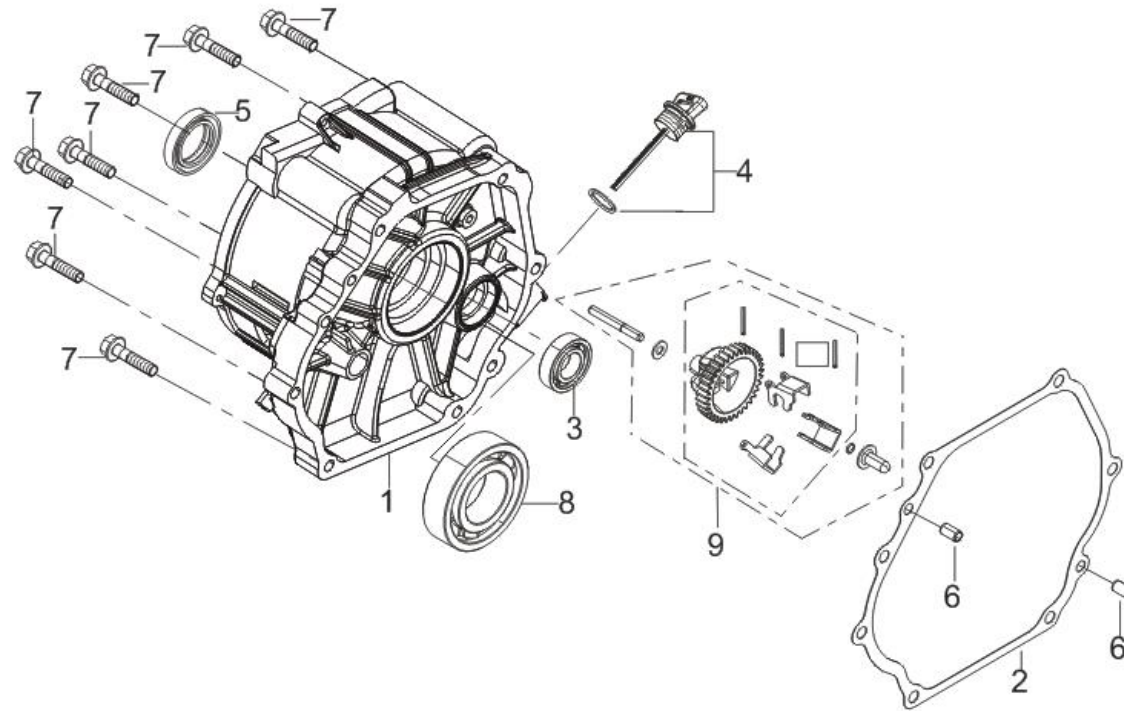

VeGA GK5500W 2022

E01 CYLINDER SPARK

No.	ID Zboží	Název
E01-1	G1214E0201000	HEAD SUBASSEMBLY, CYLINDER
E01-2	G9103E0202010	STUD
E01-3	G910308034010	STUD
E01-4	G905108012000	PIN
E01-5	G1230E0901000	GASKET, CYLINDER HEAD
E01-6	G1241E0201010	COVER SUBASSEMBLY, CYLINDER HEAD
E01-7	G1204E0201000	GASKET, CYLINDER HEAD COVER
E01-8	G1703E0202000	TUBE, BREATHER
E01-9	G1247E0201010	BOLT
E01-10	G1567E0103000	PLUG, SPARK
E01-11	G910110080010	BOLT, CYLINDER HEAD

E02 CRANKCASE

No.	ID Zboží	Název
E02-1	G1131E0904000	CRANKCASE SUBASSEMBLY.
E02-2	G9065E0201000	SEAL, OIL
E02-3	G9041E0201010	WASHER
E02-4	G910112015010	BOLT, DRAIN PLUG
E02-5	G1526E0101000	OIL SENSER
E02-6	G900106012010	BOLT
E02-7	G905462026000	BEARING
E02-8	G1536E0201000	oil sensor
E02-9	G900106014010	BOLT
E02-10	G9041E0202000	WASHER
E02-11	G1607E0201000	ARM, GOVERNOR
E02-12	G9065E0202000	SEAL, OIL
E02-13	G9052E0101000	PIN

E03 CRANKCASE / GOVERNOR		
No.	ID Zboží	Název
E03-1	G1141E0203000	COVER, CRANKCASE
E03-2	G1101E0201000	GASKET, CRANKCASE
E03-3	G905462026000	BEARING
E03-4	G1503E0201110	DIPSTICK SUBASSEMBLY, OIL G1501E0202110
E03-5	G9065E0201000	SEAL, OIL
E03-6	G905112020000	PIN
E03-7	G900108040010	BOLT
E03-8	G905462076000	BEARING
E03-9	G1660E0201000	GEAR ASSY, GOVERNOR

E04 ROD,CRANKSHAFT CONNETING

No.	ID Zboží	Název
E04-1	G1330E0902000	CRANKSHAFT ASSY.
E04-2	G1340E0901000	BALANCE AXIS ASSY.

E05 RING SET, CRANKSHAFT CONNECTING		
No.	ID Zboží	Název
E05-1	G1320E0902000	RING, THE FIRST
E05-2	G1313E0201000	CLIP, PISTON PIN
E05-3	G1311E0902000	PISTON
E05-4	G1312E0201000	PIN, PISTON
E05-5	G1301E0901000	ROD, CONNECTING