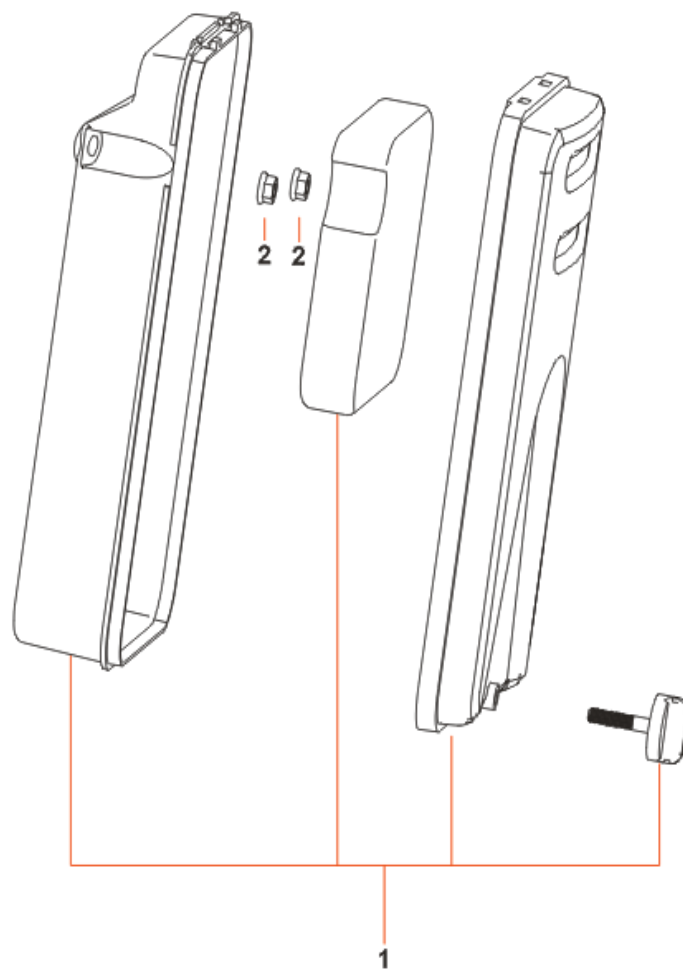

E09 CLEANER, AIR

No.	ID Zboží	Název
F09-1	G1710E0202000	CLEANER, AIR
F09-2	G900406000010	NUT