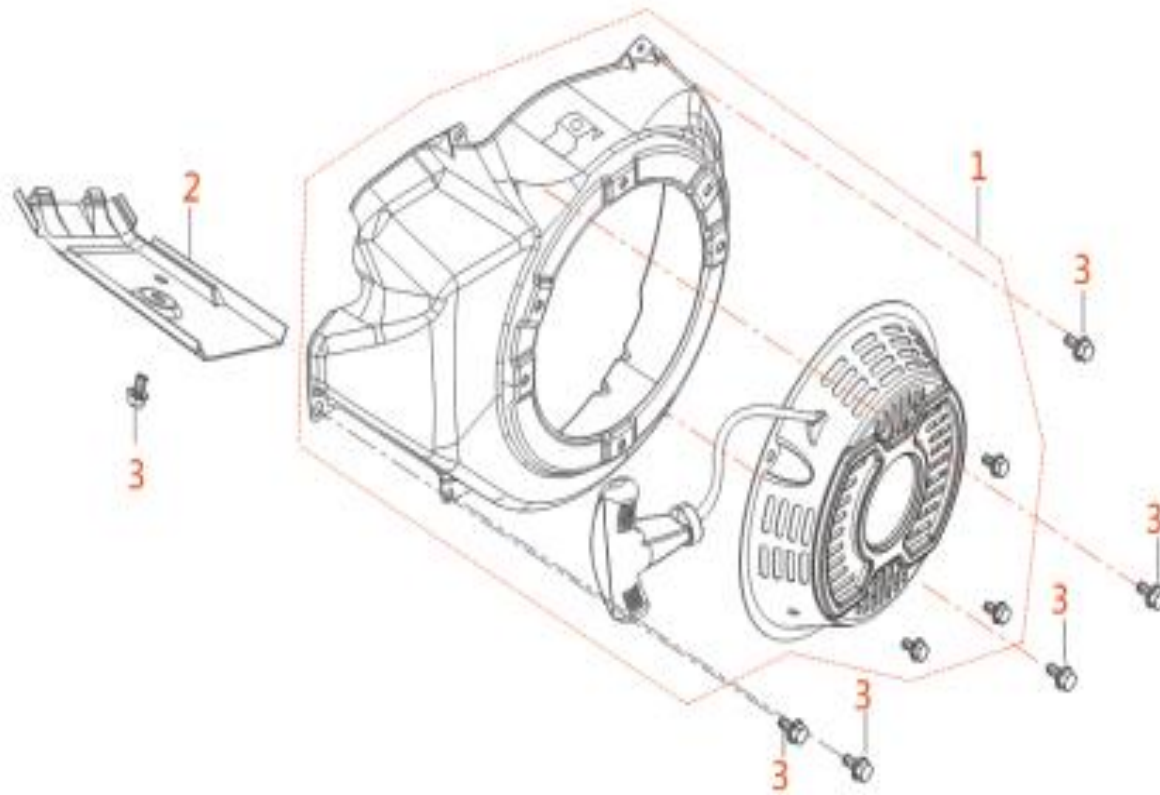

E03 CRANKCASE / GOVERNOR		
No.	ID Zboží	Název
E03-1	G1141E0203000	COVER, CRANKCASE
E03-2	G1101E0201000	GASKET, CRANKCASE
E03-3	G905462026000	BEARING
E03-4	G1503E0201110	DIPSTICK SUBASSEMBLY, OIL G1501E0202110
E03-5	G9065E0201000	SEAL, OIL
E03-6	G905112020000	PIN
E03-7	G900108040010	BOLT
E03-8	G905462076000	BEARING
E03-9	G1660E0201000	GEAR ASSY, GOVERNOR

E04 ROD,CRANKSHAFT CONNETING

No.	ID Zboží	Název
E04-1	G1330E0902000	CRANKSHAFT ASSY.
E04-2	G1340E0901000	BALANCE AXIS ASSY.

E05 RING SET, CRANKSHAFT CONNECTING		
No.	ID Zboží	Název
E05-1	G1320E0902000	RING, THE FIRST
E05-2	G1313E0201000	CLIP, PISTON PIN
E05-3	G1311E0902000	PISTON
E05-4	G1312E0201000	PIN, PISTON
E05-5	G1301E0901000	ROD, CONNECTING

E06 TRAIN, VALVE, CAMSHAFT

No.	ID Zboží	Název
E06-1	G1420E0902000	CAMSHAFT ASSY.
E06-2	G1220E0201000	VALVE, EXHAUST
E06-3	G1211E0201000	GUIDE, SEAL
E06-4	G1213E0201000	SPRING, VALVE
E06-5	G1212E0201000	SEAT, VALVE SPRING
E06-6	G1209E0201000	LOCKER, VALVE
E06-7	G1481E0201000	TAPPET, VALVE
E06-8	G1470E0201000	LIFTER, VALVE
E06-9	G1409E0201000	PLATE SUBASSEMBLY, LIFTER STOPPER
E06-10	G9103E0101040	BOLT, VALVE ADJUSTING
E06-11	G1431E0201000	ROCKER, VALVE
E06-12	G1410E0101040	NUT, VALVE ADJUSTING
E06-13	G1411E0101000	NUT, VALVE LOCK
E06-14	G1208E0201000	VALVE SEAT