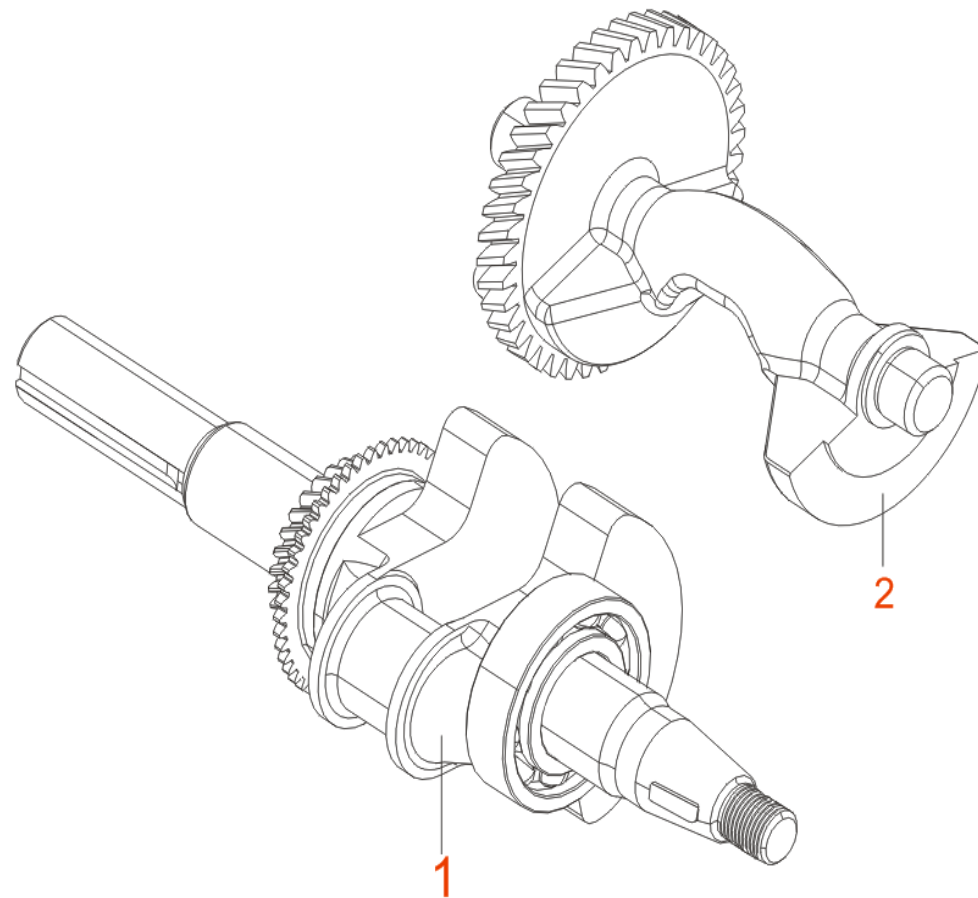

VeGA GK5500W 2022

E01 CYLINDER SPARK

No.	ID Zboží	Název
E01-1	G1214E0201000	HEAD SUBASSEMBLY, CYLINDER
E01-2	G9103E0202010	STUD
E01-3	G910308034010	STUD
E01-4	G905108012000	PIN
E01-5	G1230E0901000	GASKET, CYLINDER HEAD
E01-6	G1241E0201010	COVER SUBASSEMBLY, CYLINDER HEAD
E01-7	G1204E0201000	GASKET, CYLINDER HEAD COVER
E01-8	G1703E0202000	TUBE, BREATHER
E01-9	G1247E0201010	BOLT
E01-10	G1567E0103000	PLUG, SPARK
E01-11	G910110080010	BOLT, CYLINDER HEAD

E02 CRANKCASE

No.	ID Zboží	Název
E02-1	G1131E0904000	CRANKCASE SUBASSEMBLY.
E02-2	G9065E0201000	SEAL, OIL
E02-3	G9041E0201010	WASHER
E02-4	G910112015010	BOLT, DRAIN PLUG
E02-5	G1526E0101000	OIL SENSER
E02-6	G900106012010	BOLT
E02-7	G905462026000	BEARING
E02-8	G1536E0201000	oil sensor
E02-9	G900106014010	BOLT
E02-10	G9041E0202000	WASHER
E02-11	G1607E0201000	ARM, GOVERNOR
E02-12	G9065E0202000	SEAL, OIL
E02-13	G9052E0101000	PIN

E03 CRANKCASE / GOVERNOR		
No.	ID Zboží	Název
E03-1	G1141E0203000	COVER, CRANKCASE
E03-2	G1101E0201000	GASKET, CRANKCASE
E03-3	G905462026000	BEARING
E03-4	G1503E0201110	DIPSTICK SUBASSEMBLY, OIL G1501E0202110
E03-5	G9065E0201000	SEAL, OIL
E03-6	G905112020000	PIN
E03-7	G900108040010	BOLT
E03-8	G905462076000	BEARING
E03-9	G1660E0201000	GEAR ASSY, GOVERNOR

E04 ROD,CRANKSHAFT CONNETING

No.	ID Zboží	Název
E04-1	G1330E0902000	CRANKSHAFT ASSY.
E04-2	G1340E0901000	BALANCE AXIS ASSY.

E05 RING SET, CRANKSHAFT CONNECTING		
No.	ID Zboží	Název
E05-1	G1320E0902000	RING, THE FIRST
E05-2	G1313E0201000	CLIP, PISTON PIN
E05-3	G1311E0902000	PISTON
E05-4	G1312E0201000	PIN, PISTON
E05-5	G1301E0901000	ROD, CONNECTING