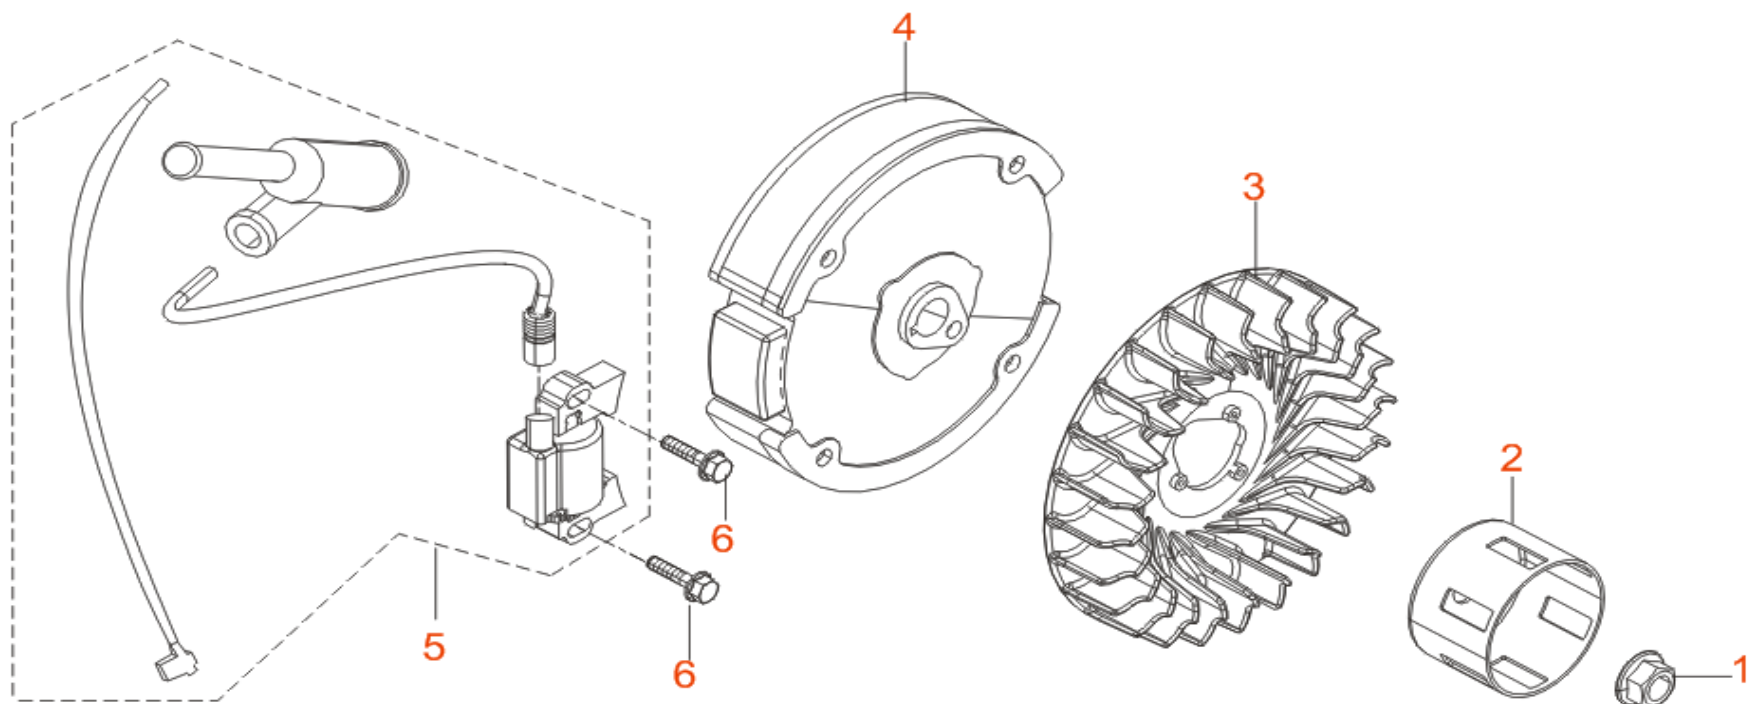

F12 FLYWHEEL, STARTER PULLEY

No.	ID Zboží	Název
E12-1	G910216000010	NUT, FLYWHEEL
E12-2	G2802E0201000	PULLEY, STARTER
E12-3	G1935E0202000	IMPELLER
E12-4	G1351E0201000	FLYWHEEL SUBASSEMBLY
E12-5	G1506E0202000	COIL, IGNITION
E12-6	G900106028010	BOLT