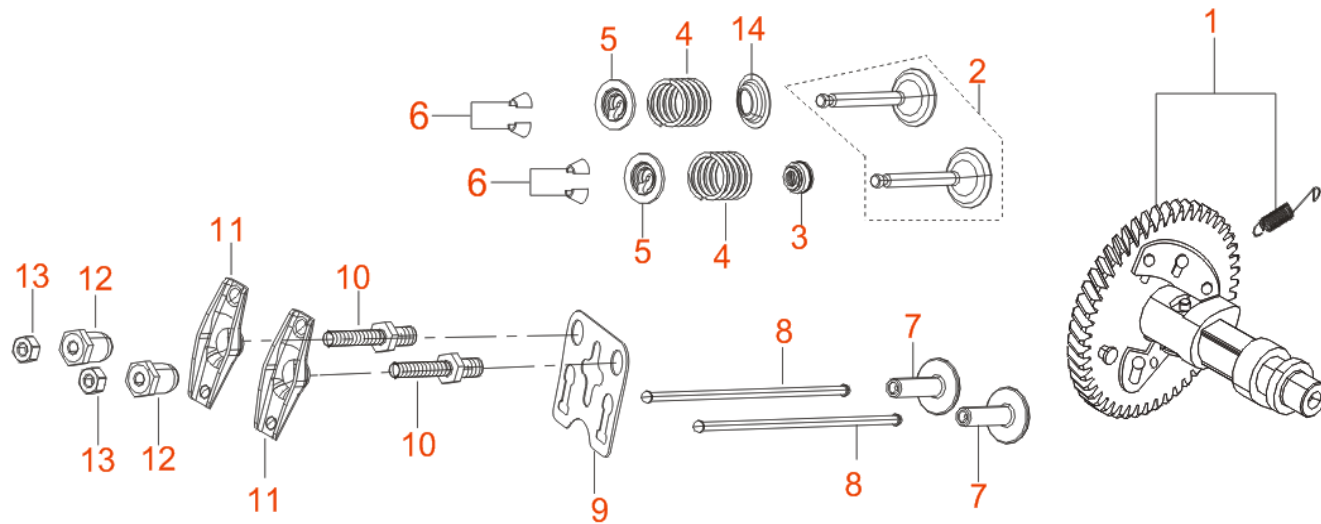

E02 CRANKCASE

No.	ID Zboží	Název
E02-1	G1131E0904000	CRANKCASE SUBASSEMBLY.
E02-2	G9065E0201000	SEAL, OIL
E02-3	G9041E0201010	WASHER
E02-4	G910112015010	BOLT, DRAIN PLUG
E02-5	G1526E0101000	OIL SENSER
E02-6	G900106012010	BOLT
E02-7	G905462026000	BEARING
E02-8	G1536E0201000	oil sensor
E02-9	G900106014010	BOLT
E02-10	G9041E0202000	WASHER
E02-11	G1607E0201000	ARM, GOVERNOR
E02-12	G9065E0202000	SEAL, OIL
E02-13	G9052E0101000	PIN

E03 CRANKCASE / GOVERNOR		
No.	ID Zboží	Název
E03-1	G1141E0203000	COVER, CRANKCASE
E03-2	G1101E0201000	GASKET, CRANKCASE
E03-3	G905462026000	BEARING
E03-4	G1503E0201110	DIPSTICK SUBASSEMBLY, OIL G1501E0202110
E03-5	G9065E0201000	SEAL, OIL
E03-6	G905112020000	PIN
E03-7	G900108040010	BOLT
E03-8	G905462076000	BEARING
E03-9	G1660E0201000	GEAR ASSY, GOVERNOR

E04 ROD,CRANKSHAFT CONNETING

No.	ID Zboží	Název
E04-1	G1330E0902000	CRANKSHAFT ASSY.
E04-2	G1340E0901000	BALANCE AXIS ASSY.

E05 RING SET, CRANKSHAFT CONNECTING		
No.	ID Zboží	Název
E05-1	G1320E0902000	RING, THE FIRST
E05-2	G1313E0201000	CLIP, PISTON PIN
E05-3	G1311E0902000	PISTON
E05-4	G1312E0201000	PIN, PISTON
E05-5	G1301E0901000	ROD, CONNECTING

E06 TRAIN, VALVE, CAMSHAFT

No.	ID Zboží	Název
E06-1	G1420E0902000	CAMSHAFT ASSY.
E06-2	G1220E0201000	VALVE, EXHAUST
E06-3	G1211E0201000	GUIDE, SEAL
E06-4	G1213E0201000	SPRING, VALVE
E06-5	G1212E0201000	SEAT, VALVE SPRING
E06-6	G1209E0201000	LOCKER, VALVE
E06-7	G1481E0201000	TAPPET, VALVE
E06-8	G1470E0201000	LIFTER, VALVE
E06-9	G1409E0201000	PLATE SUBASSEMBLY, LIFTER STOPPER
E06-10	G9103E0101040	BOLT, VALVE ADJUSTING
E06-11	G1431E0201000	ROCKER, VALVE
E06-12	G1410E0101040	NUT, VALVE ADJUSTING
E06-13	G1411E0101000	NUT, VALVE LOCK
E06-14	G1208E0201000	VALVE SEAT