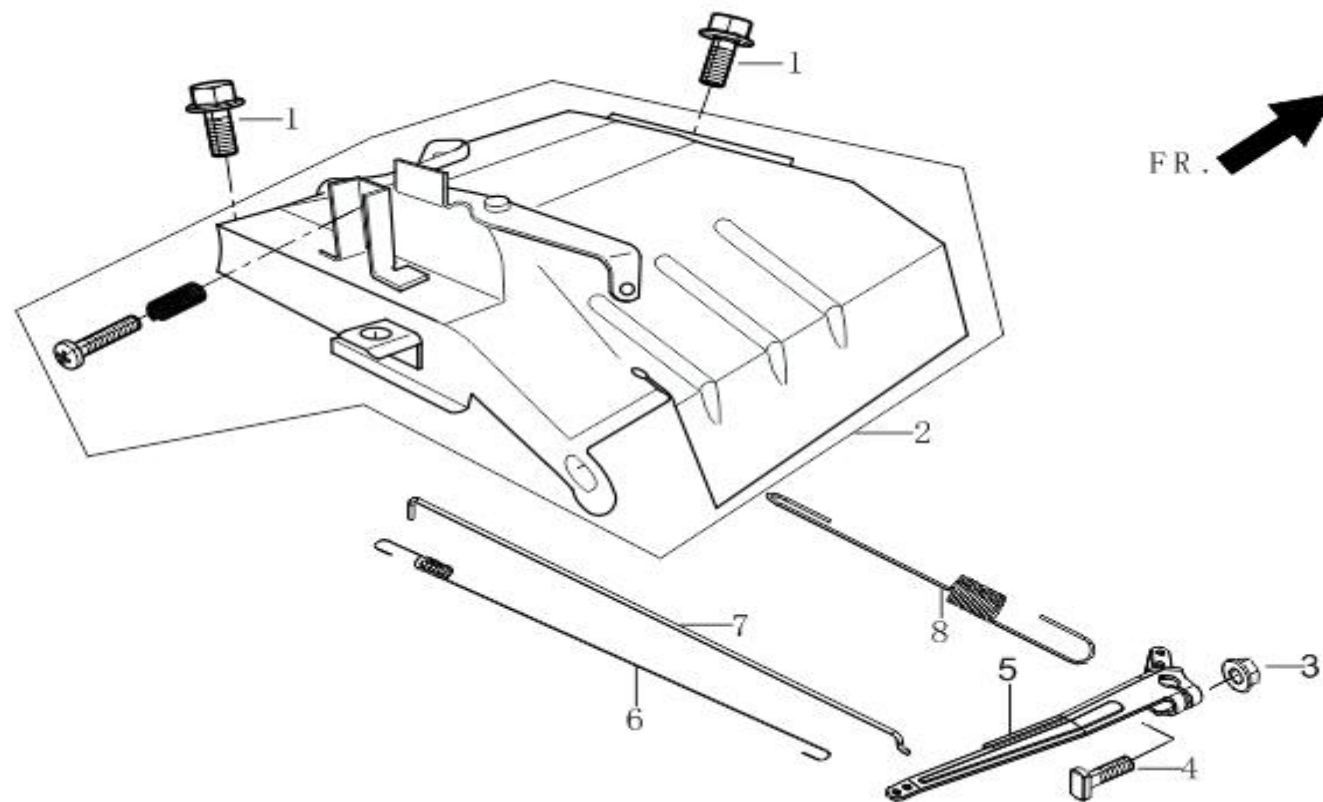

F13 CONTROL ASSY., THROTTLE

No.	ID Zboží	Název
E13-1	G900106012010	Bolts
E13-2	G1668E0208010	Throttle control combination
E13-3	G900406000011	Hex Flange Nuts
E13-4	G910106021010	Speed regulating bracket fixing bolt
E13-5	G1608E0201010	Speed bracket
E13-6	G1604E0201030	return spring
E13-7	G1605E0201010	Speed lever
E13-8	G1606E0202000	speed control spring