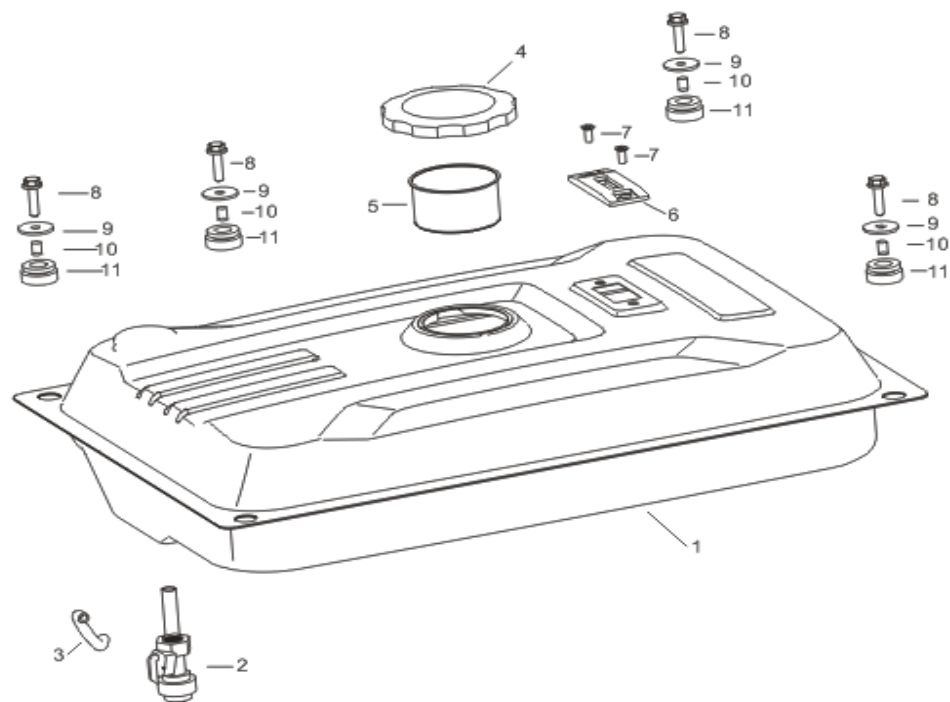

F11 TANK ASSY, FUEL

No.	ID Zboží	Název
F11-1	G1679G0601R20	TANK, FUEL
F11-2	G3002G0101000	Oil switch parts
F11-3	G9068E0103000	TUBE, FUEL
F11-4	G1685G0101040	FUEL TANK CAP
F11-5	G1696G0101000	STRAINER, FUEL
F11-6	G3601G0201000	Oil MARCKER
F11-7	G900805012040	screws
F11-8	G900106025040	BOLT
F11-9	G904106000040	Flat Washers - Grade A
F11-10	G9069G0101010	bushing
F11-11	G3001G0101000	Fuel tank support sleeve