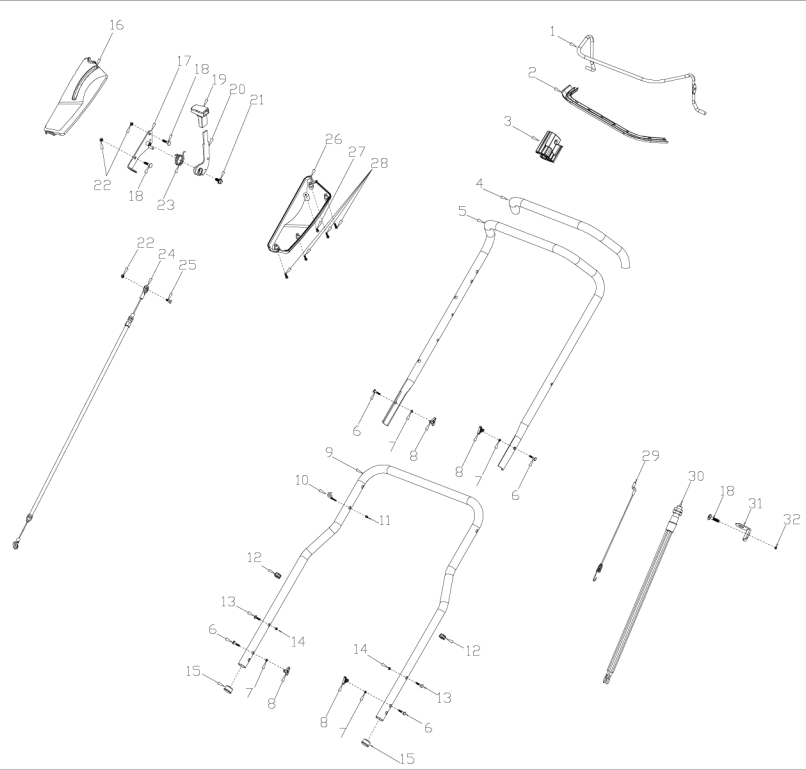

A

B

C

VeGA TS40-W 3in1 2020

D

F

E

G

MODEL	TS40-S
NO.1901009