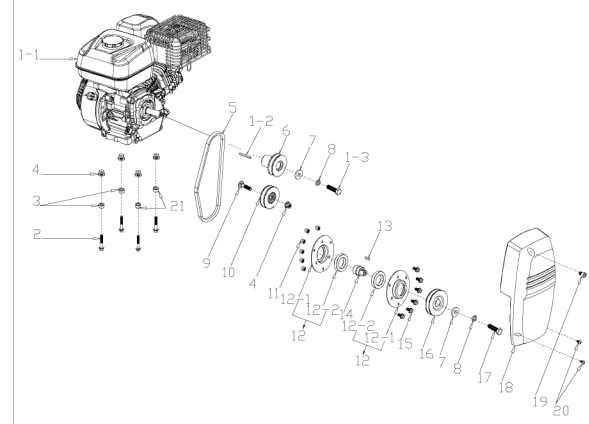

# VeGA TS40-W 3in1 2020

**D****F****E****G**

MODEL	TS40-S
NO.1901009	

No.	ID zboží	Název
A	Part A	
A-01	G3354000001	Brake Lever
A-02	G33Q0000113	Plastic Decoration
A-03	G33XW0000000	Limiting Stopper
A-04	G3320000000	Foma pipe
A-05	TS0U0000001	TS40 upper handle
A-06	B1088W08050	Bolt
A-07	B5019W00000	Flat Washer
A-08	G33C1100073	Knob
A-09	TS0T0000001	TS40 lower handle
A-10	G33K0000000	Rope Guide
A-11	B2011B00000	Nut
A-12	G33H2000000	Cable Support
A-13	B1087W08032	Bolt
A-14	B2009W00000	Nut
A-15	G33J0000000	Handle Plug
A-16	TS0V0000010	Upper Cover of box
A-17	TS0X1000000	Handle base plate
A-18	B1103W06030	Screw
A-19	G53L1100013	Plastic Grip
A-20	TS0X2000000	Height Adj. Handle
A-21	B1058W06012	Screw
A-22	B2008W00000	Nut
A-23	TS0X3000000	Height Adj. Spring
A-24	TS0Y1000000	Height Adj. cable
A-25	TS0X4000000	Bolt
A-26	TS0W0000010	Lower Cover of box
A-27	B3036B00000	Screw
A-28	B3073B00000	Screw
A-29	TS0Y2000000	Brake Cable
A-30	TS0Y2X00000	Brake Cable
A-31	TS0Y2XX0000	Fixed plate
A-32	B2002B00000	Nut

No.	ID zboží	Název
C	Part C	
C-01-1	HSD21200000	HSD 212CC engine
C-01-2	BE00AW00000	Flat Key
C-01-3	B1101W00025	Bolt
C-02	B1044W08045	Bolt
C-03	TS0Y9000000	Bush
C-04	B2028W00000	Nut
C-05	BA00QB00000	Belt
C-06	TS0D1900000	Pulley wheel
C-07	B5005W00000	Washer
C-08	B6006W00000	Flexible washer
C-09	B1010W08045	Bolt
C-10	TS0F0000000	Tensioner assembly
C-11	B2008W00000	Nut
C-12-1	TS0J3000000	Nut
C-12-2	B0029W00000	Ball Bearing
C-13	BE00BW00000	Key
C-14	TS0J2000000	Connecting Shaft Sleeve
C-16	TS0E0000000	Screw
C-17	B1078W08020	Deck
C-18	TS080000010	Belt cover
C-19	B300DB00000	Screw
C-20	B3051B00000	Screw
C-21	TS0Y7000000	Engine Fixed Bushing