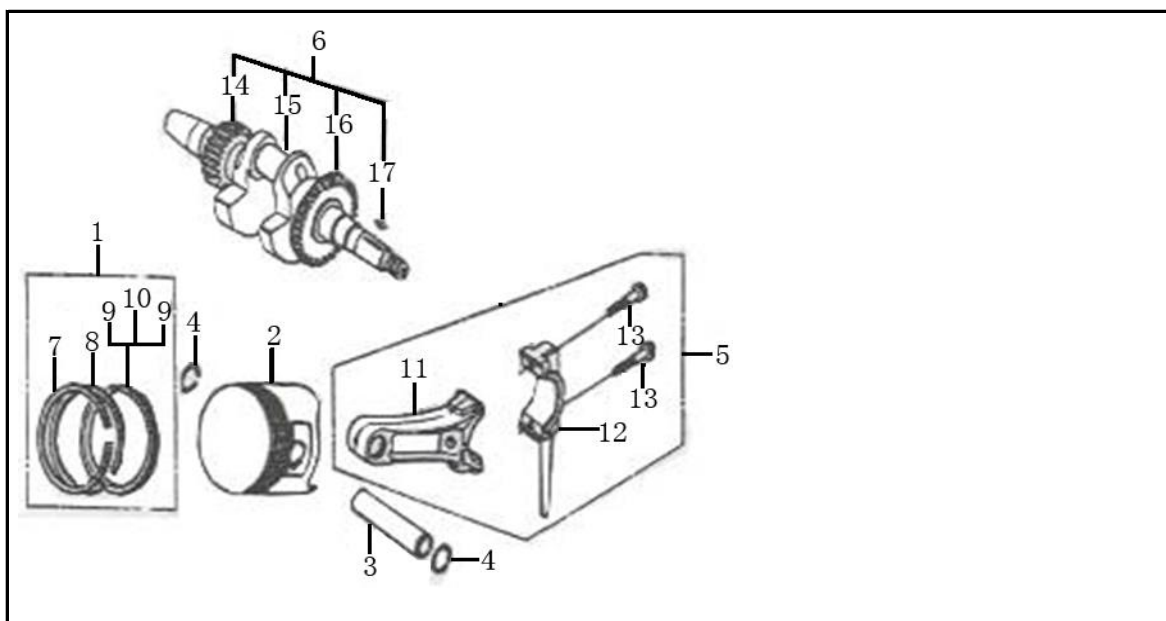

CRANKSHAFT/PISTON

No.	original ID	ID Zboží V-GARDEN	Název
1	13200-E03091-000	13200-E03091000	RING SET
2	13111-E03091-000	13111-E03091000	PISTON
3	13121-E01001-000	13121-E01001000	PIN PISTON
4	13122-E01001-000	13122-E01001000	CLIP PISTON PIN
5	13010-E01001-000	13010-E01001000	ROD ASSY CONNECTING
6	13300-E03001-CR0	13300-E03001CR0	CRANKSHAFT COMP
7			RING, FIRST
8			RING, SECOND
9			OIL RING
10			BUSHING RING
11			CONNECTING ROD
12			CONNECTING ROD COVER
13			BOLT CONNECTING ROD