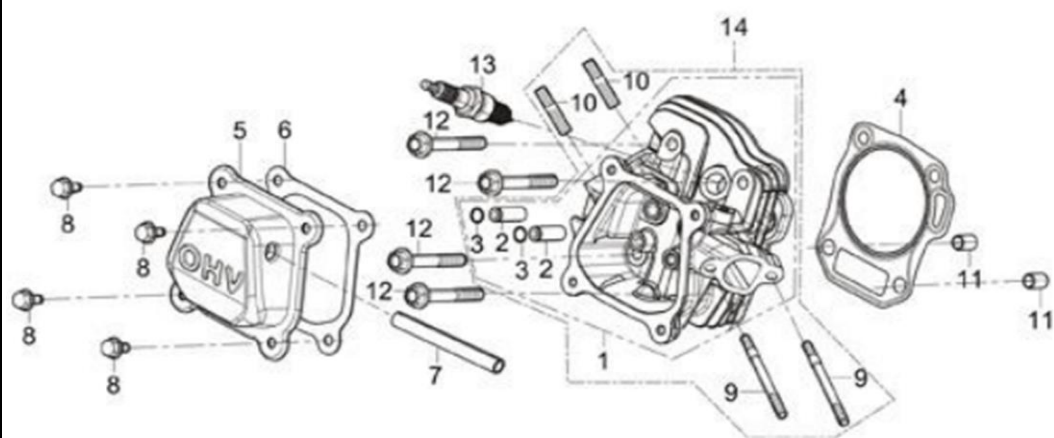

MOTOR PARTS LIST VeGA TS40-W 3in1

CYLINDER HEAD

No.	original ID	ID Zboží V-GARDEN	Název
1	11140-E02001-00B	11140-E0200100B	Head subassembly,cylinder
4	11131-E03001-000	11131-E03001000	Gasket cylinder
5	11410-E01003-001	11410-E01003001	Cover,comp, head
6	11004-E01002-000	11004-E01002000	Packing, Head cover
7	17004-E01002-000	17004-E01002000	Tube breather
8	90103-0614-09	90103-0614-09	Bolt Flange M6X14
9	90204-E01001-009	90204-E01001009	BOLT STUD IN M6*113
10	90203-E01001-009	90203-E01001009	BOLT STUD EX M8*34
11	91104-0007	91104-0007	Pin Dower
12	11003-E01001-001	11003-E01001001	Bolt Flange 8X55
13	30010-E01003-000	30010-E01003000	Plug spark