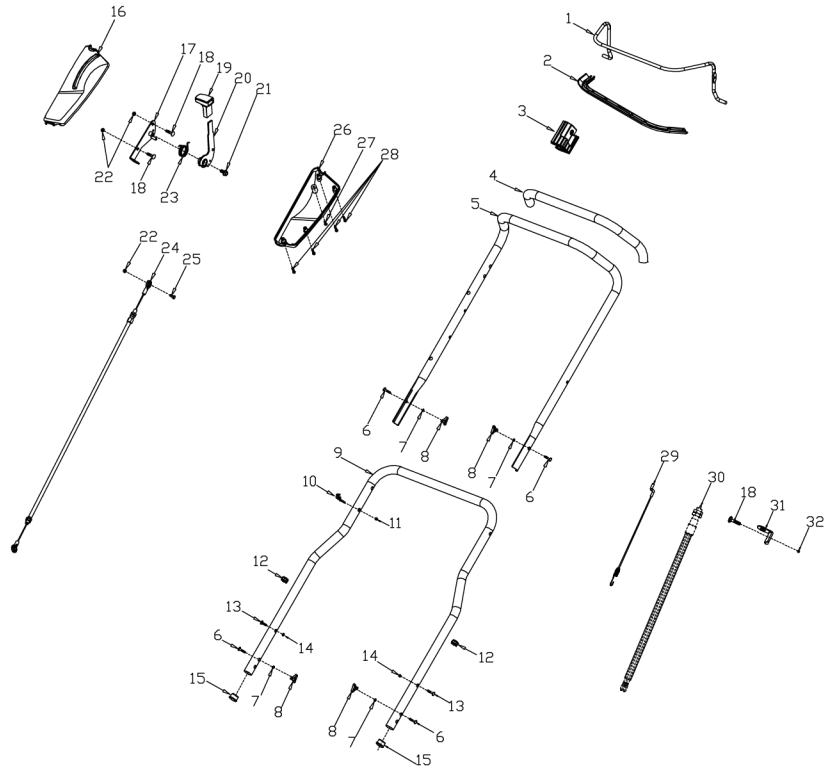

A

B

C

D

VeGA TS40-W 3in1

2021

E

MODEL	TS40-S
NO.2001001	

G