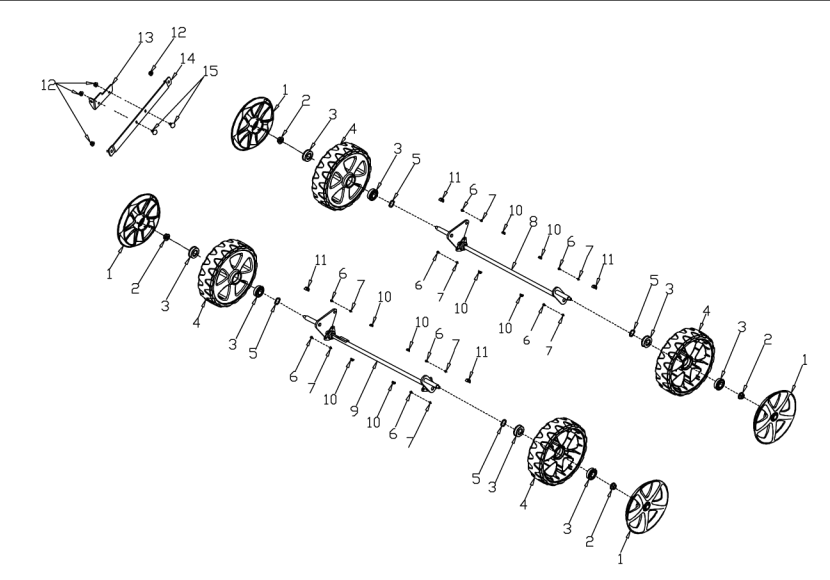

A

B

C

D

VeGA TS40-W 3in1

2021

E

MODEL	TS40-S
NO.2001001	

G