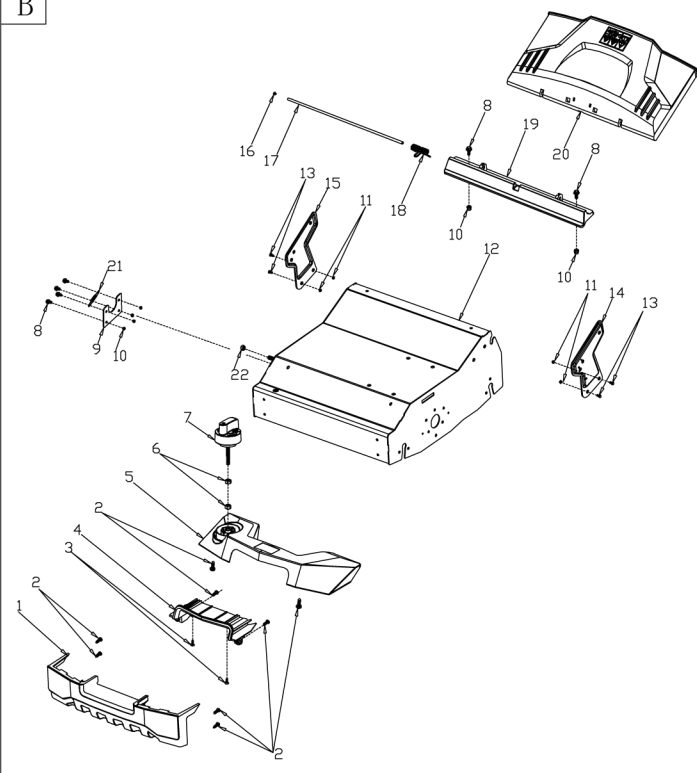

A

B

C

D

VeGA TS40-W 3in1

2021

E

MODEL	TS40-S
NO.2001001	

G