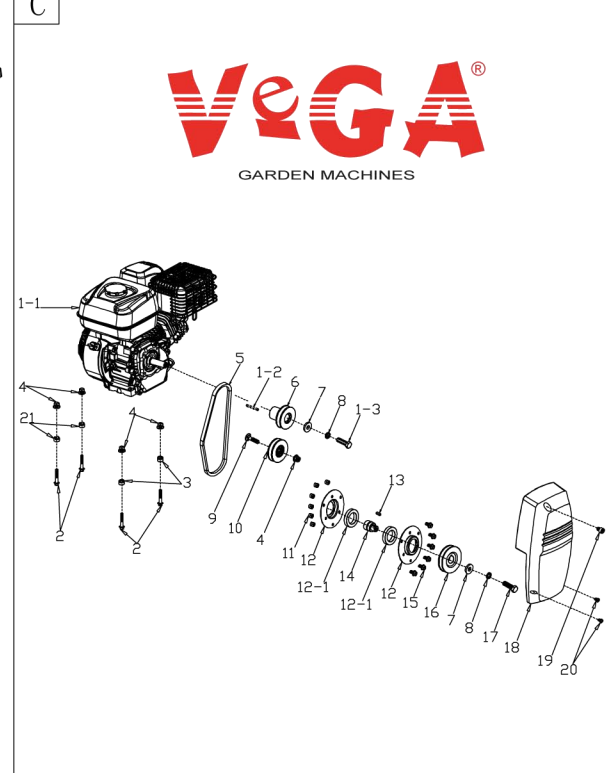

A

B

C

D

VeGA TS40-W 3in1

2021

E

MODEL	TS40-S
NO.2001001	

G