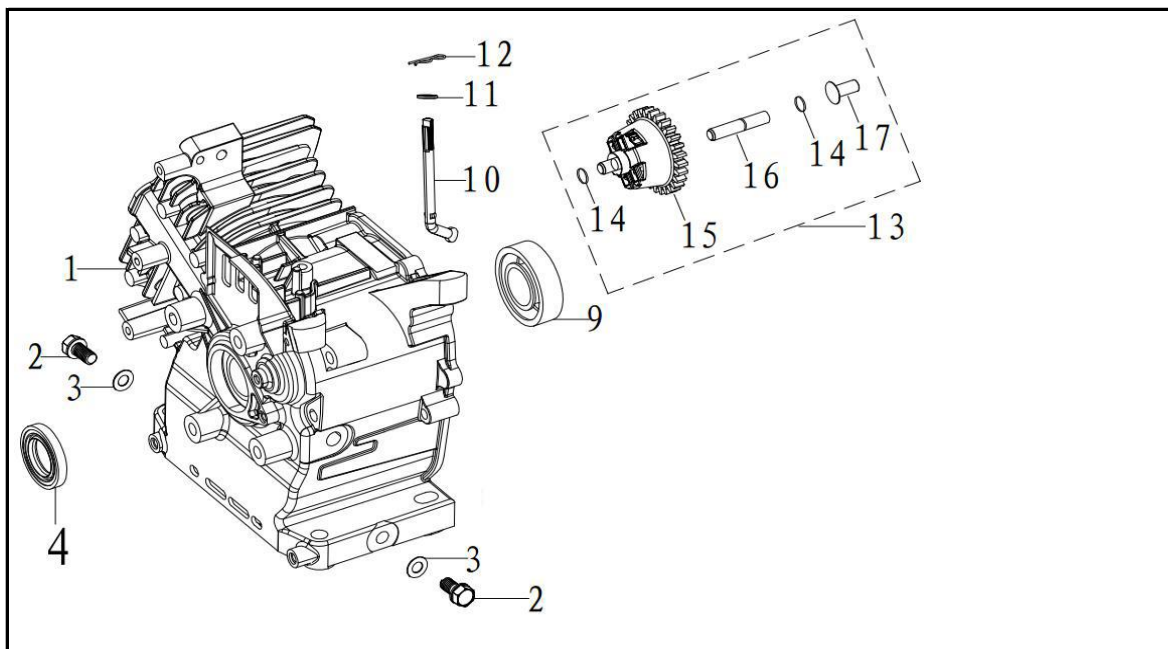

CRANK CASE

No.	original ID	ID Zboží V-GARDEN	Název
1	12310-E03001-00B	12310-E0300100B	CRANK CASE
2	12012-E01001-001	12012-E01001001	BOLT DRAIN PLUG
3	12013-E01001-000	12013-E01001000	WASHER DRAIN PLUG
4	90682-E01001-000	90682-E01001000	OIL SEAL $\phi 25 \times \phi 41.25 \times 6$
9	91601-6205-P63	91601-6205-P63	BEARING, RADIALBALL
10	16061-E01001-000	16061-E01001000	SHAFT GOVERNOR ARM
11	90412-E01001-000	90412-E01001000	WASHER PAIN $\phi 6 * \phi 15 * 0.5$
12	91401-0005-Z9	91401-0005-Z9	PIN LOCK
13	16400-E01001-000	16400-E01001000	GOVERNOR ASSY
14			WASHER $\phi 6 * \phi 15 * 0.5$
15	16400-E01001-000	16400-E01001000	GOVERNOR GEAR
16			SHAFT GOVERNOR
17			SLIDER GOVERNOR