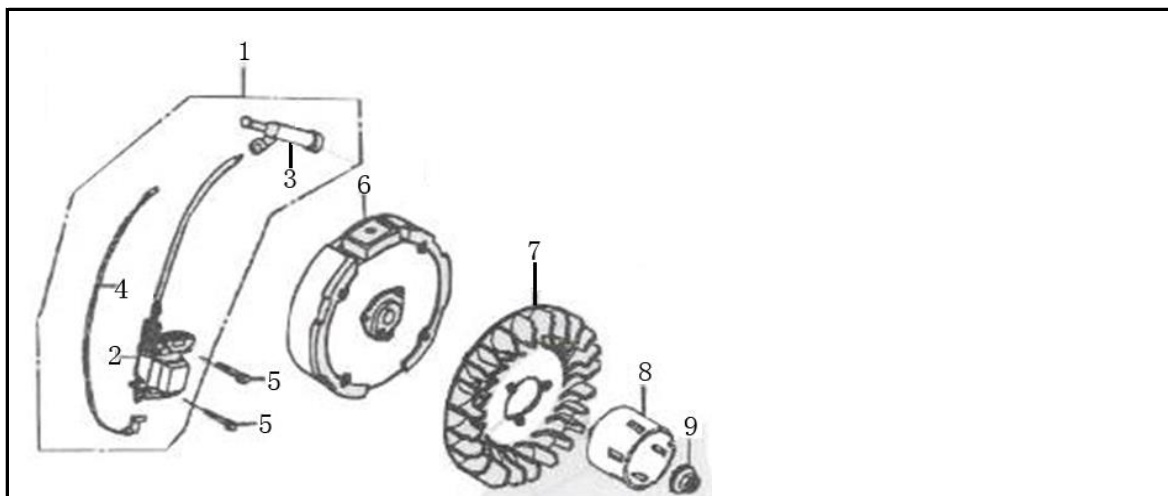

FLYWHEEL/COILASSY

No.	original ID	ID Zboží V-GARDEN	Název
1	30400-E01001-000	30400-E01001000	COIL ASSY IGNITION
2			COIL IGNITION
3			CAP ASSY NOISE SUPPRESS
4			CORD STOP SWITCH
5	90103-0625-09	90103-0625-09	BOLT FLANGE 6X30
6	13510-E01001-000	13510-E01001000	FLYWHEEL COMP
7	19352-E01003-000	19352-E01003000	FAN COOLING
8	28002-E01001-001	28002-E01001001	FULLEY STARTER
9	13501-E01001-001	13501-E01001001	NUT SPECIAL