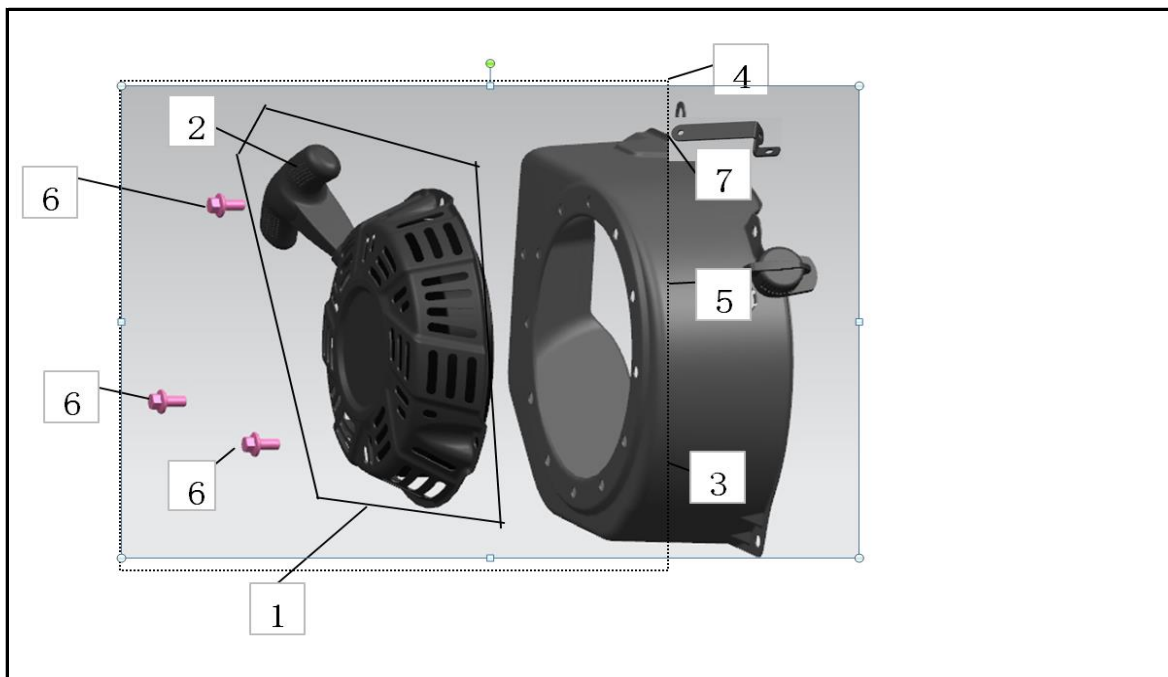

STARTER SUBASSEMBLY

No.	original ID	ID Zboží V-GARDEN	Název
1	28200-E01C04-B01	28200-E01C04B01	RECOIL STARTER COMP
2	28210-E01004-000	28210-E01004000	KNOB RECOIIL STARTER
3			COVER COMP FAN
4	19400-E01C01-R01	19400-E01C01R01	STARTER ASSY
5	35540-E01007-000	35540-E01007000	STOP SWITCH
6			BOLT FLANGE 6X8
7	16522-E01001-001	16522-E01001001	support lug