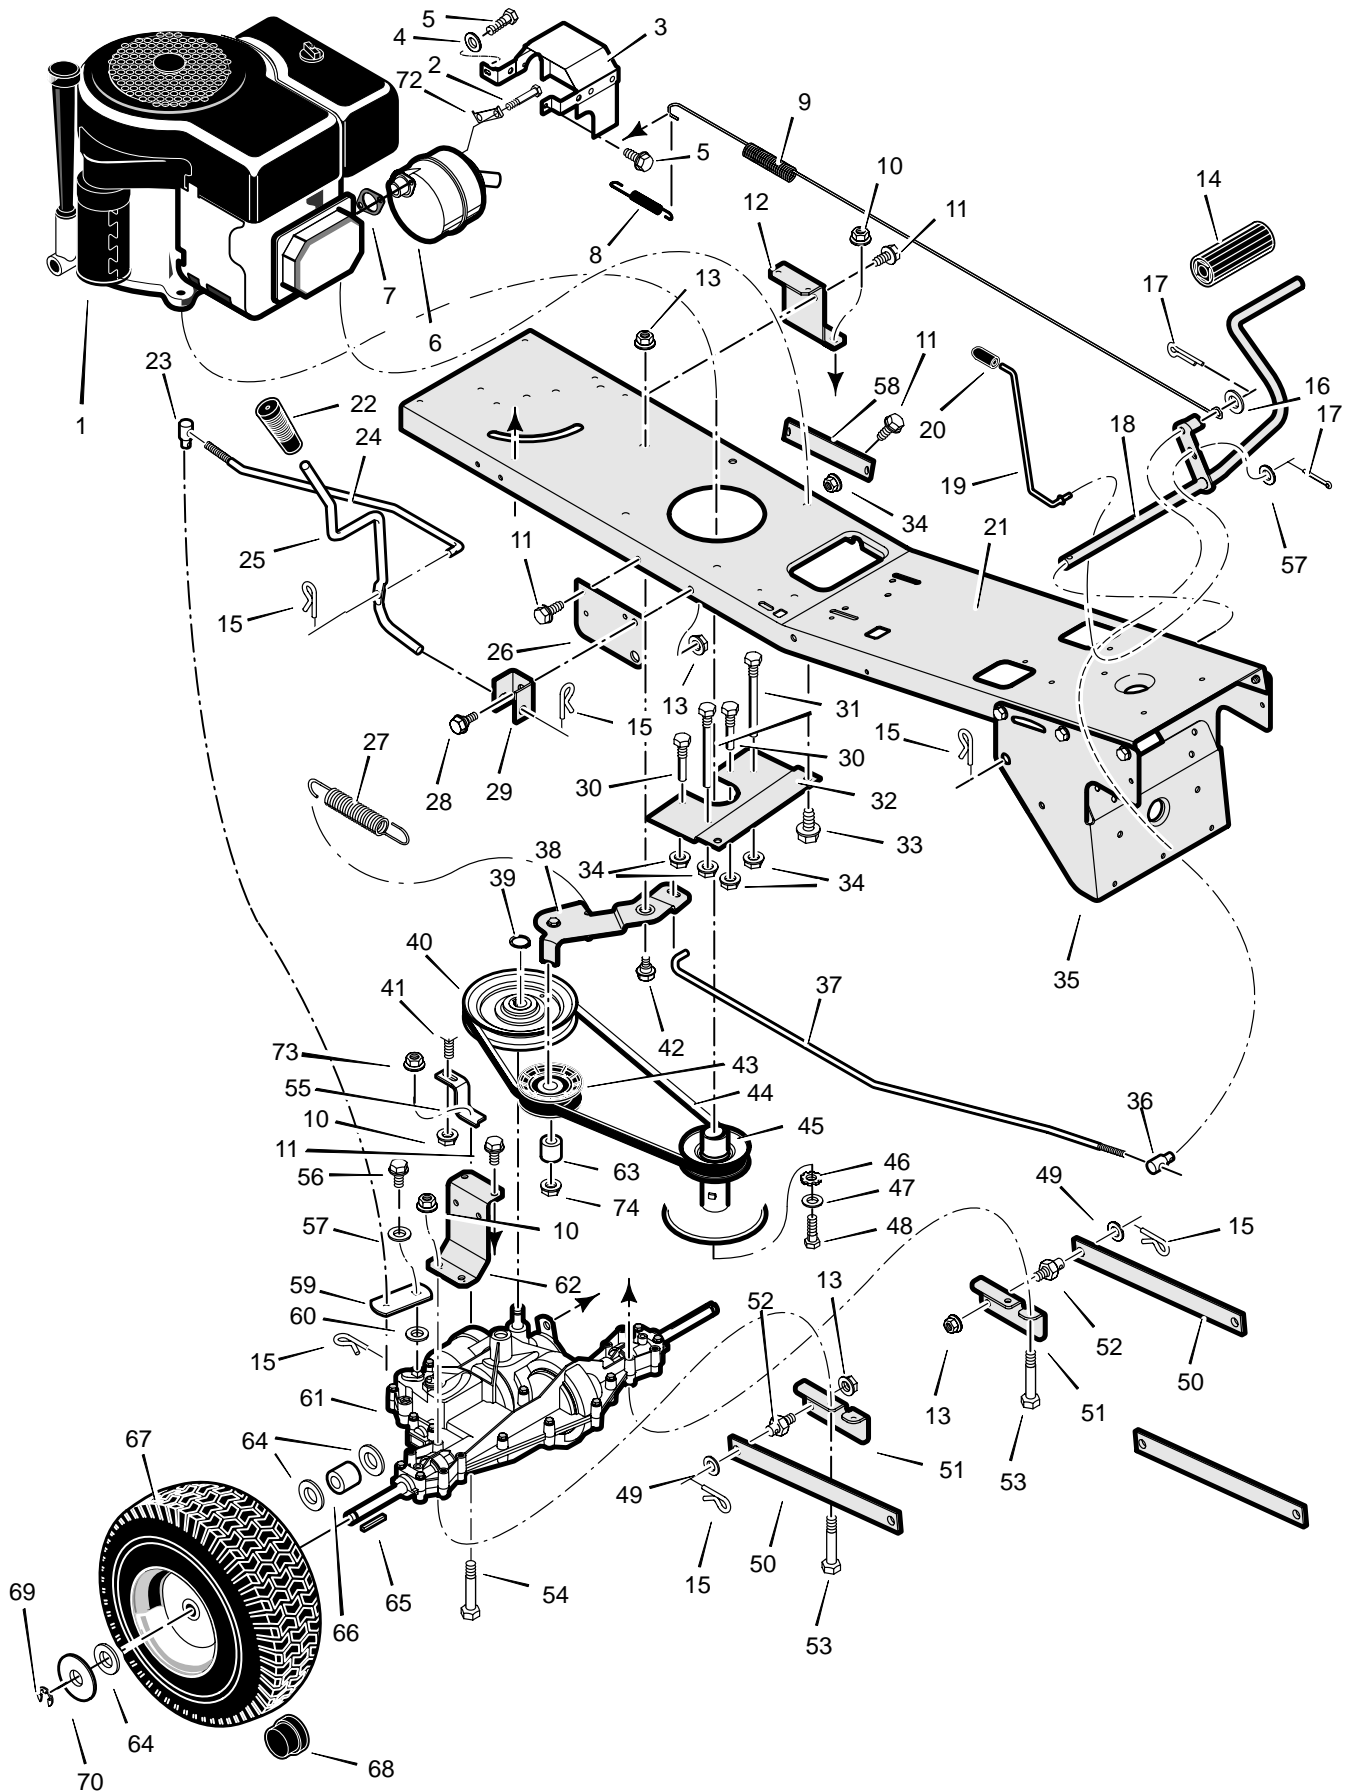

MODEL 309000x8NA

REPAIR PARTS MOTION DRIVE

MODEL 309000x8NA

REPAIR PARTS MOTION DRIVE

Key No.	Description	Part No.	Key No.	Description	Part No.
1	Engine *	----	38	Clutch Arm Assembly	1401128
2	Bolt, Hex	1x134	39	Ring, Retainer	11x7
3	Shield Assembly, Heat	1401207	40	Pulley, Drive	1401077
4	Lockwasher	18x32	41	Bolt, Carriage	2x53
5	Screw	25x2	42	Bolt, Shoulder	9x73
6	Muffler	1401251	43	Pulley, Idler	690410
7	Gasket, Muffler	91309	44	Belt, Motion Drive	37x110
8	Spring, Extension	165x75	45	Pulley, Split Stack	1401066
9	Spring, Extension	165x148	46	Washer, Star	19x35
10	Nut	15x88	47	Washer	17x170
11	Screw	26x249	48	Bolt, Hex	1x140
12	Bracket, Left Transaxle	1401042	49	Washer	17x102
13	Nut, Flange	15x84	50	Arm, Rear	1401031E701
14	Cover, Pedal	21544	51	Bracket, Rear Hanger	1401039
15	Pin, Cotter	31x4	52	Pin, Threaded Shoulder	94067
16	Washer	17x53	53	Bolt, Hex	1x155
17	Pin, Cotter	30x20	54	Bolt	1x120
18	Pedal Assembly	1401127E701	55	Bracket, Torque Reactor	1401051E701
19	Rod, Parking Brake	1401112	56	Screw	6x105
20	Grip, Parking Brake Rod	91079	57	Washer, Shift Yoke	17x38
21	Frame	1401256E701	58	Support, Frame	1401260E701
22	Grip, Shift Lever	92697	59	Yoke, Shift	1401093
23	Nut, Adjusting	1401148	60	Washer	17x148
24	Link, Shift	1401122	61	Transaxle, Peerless *	----
25	Lever, Shift	1401111	62	Bracket, Transaxle	1401268
26	Bracket, Lift Pivot	1401032	63	Spacer	690369
27	Spring, Extension	165x147	64	Washer	17x160
28	Bolt, Shoulder	9x73	65	Key, Square	56534
29	Bracket, Pivot	1401043	66	Spacer, Rear Wheel	1401103
30	Guide, Short Belt	1401104	67	Wheel, Rear -15"	1401290
31	Guide, Long Belt	1401105	68	Cap, Hub	94618
32	Plate, Belt Guide	1401057	69	E-Ring	11x3
33	Bolt	25x7	70	Washer	17x195
34	Nut, Flange	15x79	72	Lock, Screw	92378
35	Bracket, Support	1401059	73	Nut	15x43
36	Nut, Adjusting	94815	74	Nut	15x98
37	Rod, Clutch	1401078			

* When you order a tire, make sure to give the brand name of the tire so that the tread pattern on the tire will match.

** For information on Replacement Parts see the Central Parts Distributor in your area.