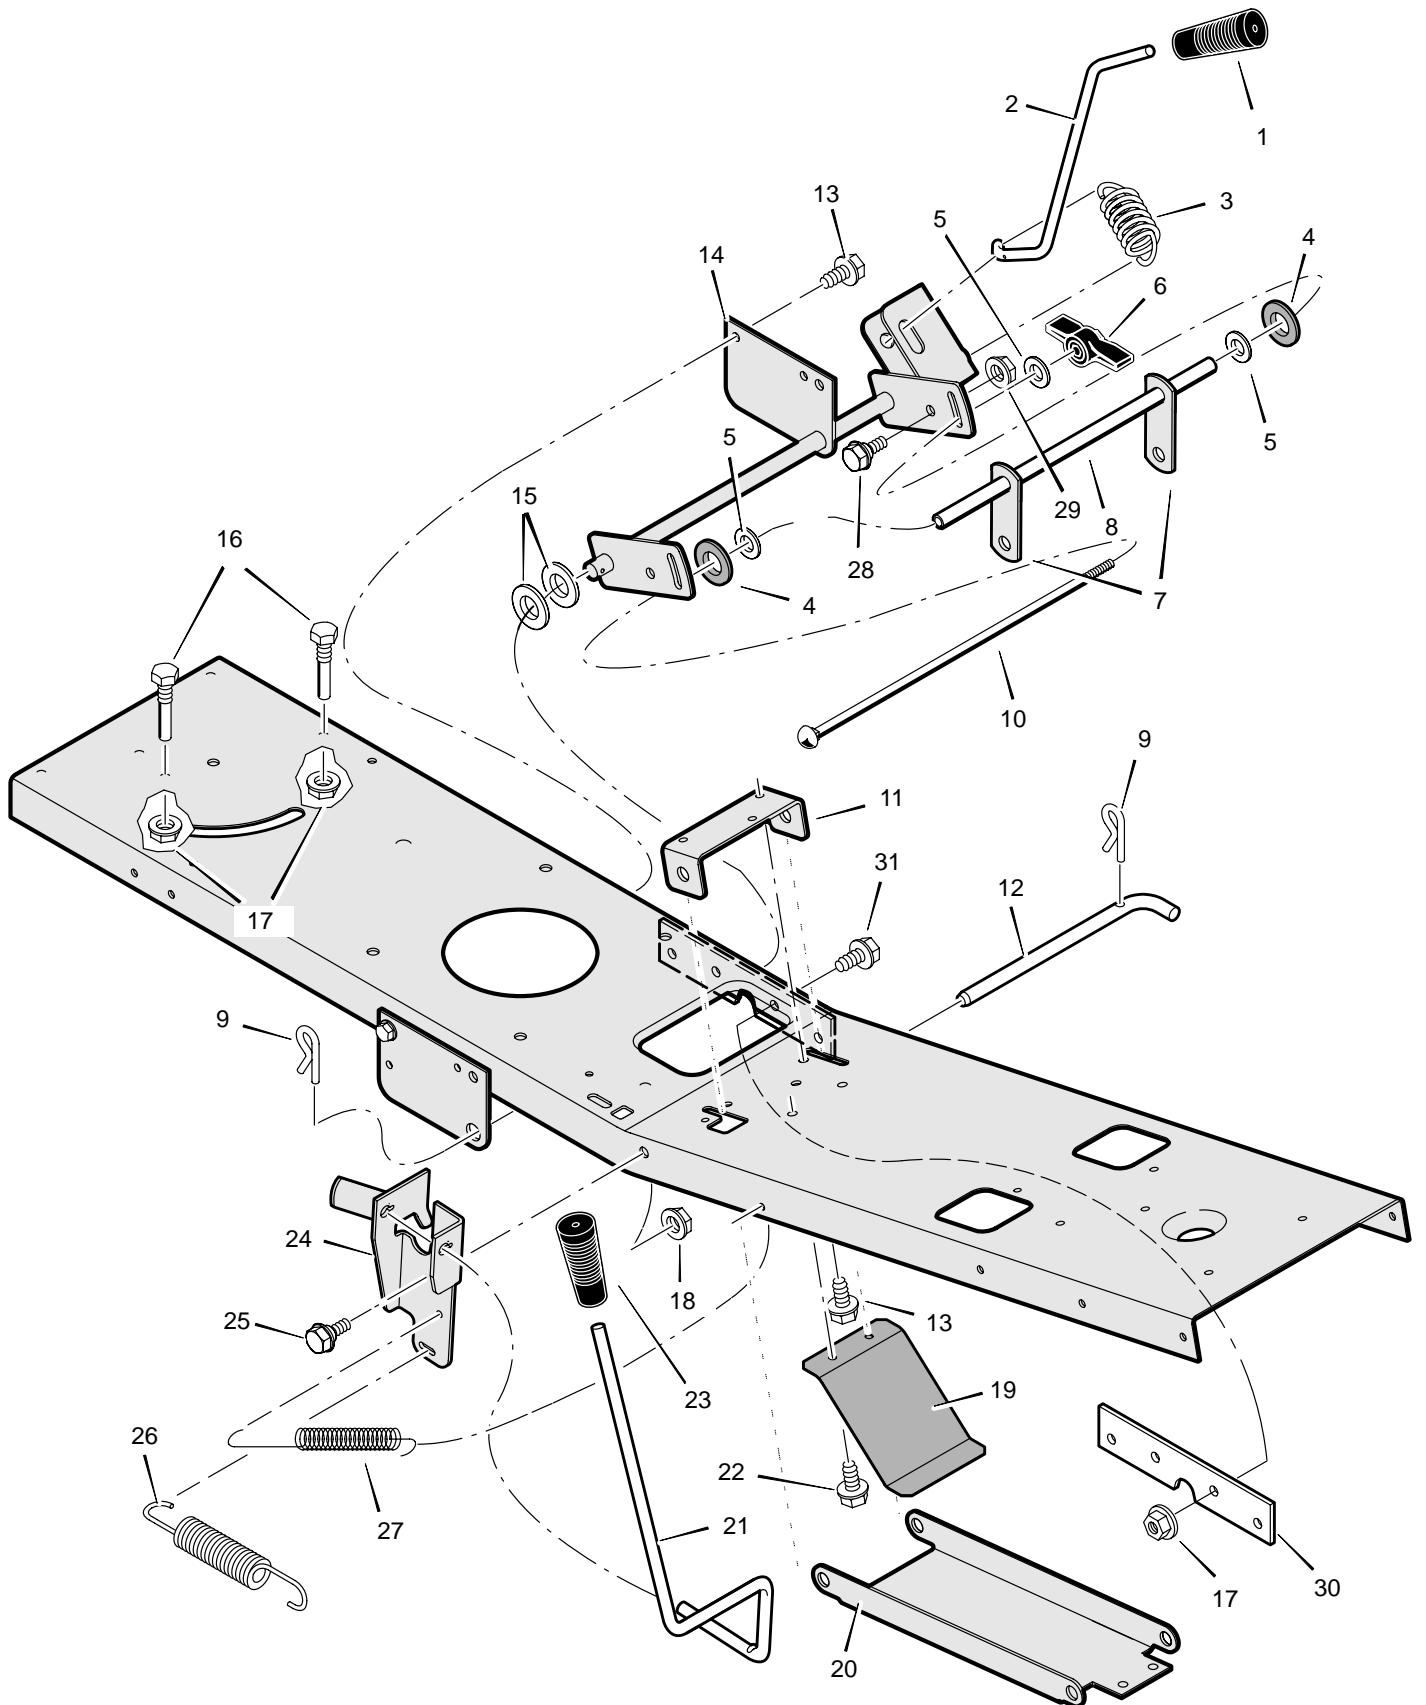

MODEL 309000x8NA

REPAIR PARTS MOWER HOUSING SUSPENSION

Key No.	Description	Part No.	Key No.	Description	Part No.
1	Grip, Lift Lever	92697	17	Nut, Flange	15x79
2	Lever, Lift	1401117	18	Nut, Flange	15x84
3	Spring, Extension	165x154	19	Spring, Leaf	1401147
4	Pad, Friction	94137	20	Hanger, Front	1401040
5	Washer	17x45	21	Lever, PTO	1401116
6	Wingnut	95004	22	Screw	26x263
7	Link, Lift	1401033E701	23	Grip, PTO	94198
8	Tube, Spacer	1401096	24	Bracket, PTO	1401199E701
9	Pin, Hair	31x4	25	Bolt, Shoulder	9x42
10	Bolt, Carriage	2x93	26	Spring, Extension	165x157
11	Bracket, Front Hanger Pivot	1401030E701	27	Spring, Extension	165x92
12	Pin, Front Hanger	1401118	28	Bolt, Shoulder	9x58
13	Screw	26x249	29	Nut	15x84
14	Arm Assembly, Lifter	1401262E701	30	Plate, Reinforcement	1401260
15	Washer	17x206	31	Screw	26x267
16	Screw, Guide	93349