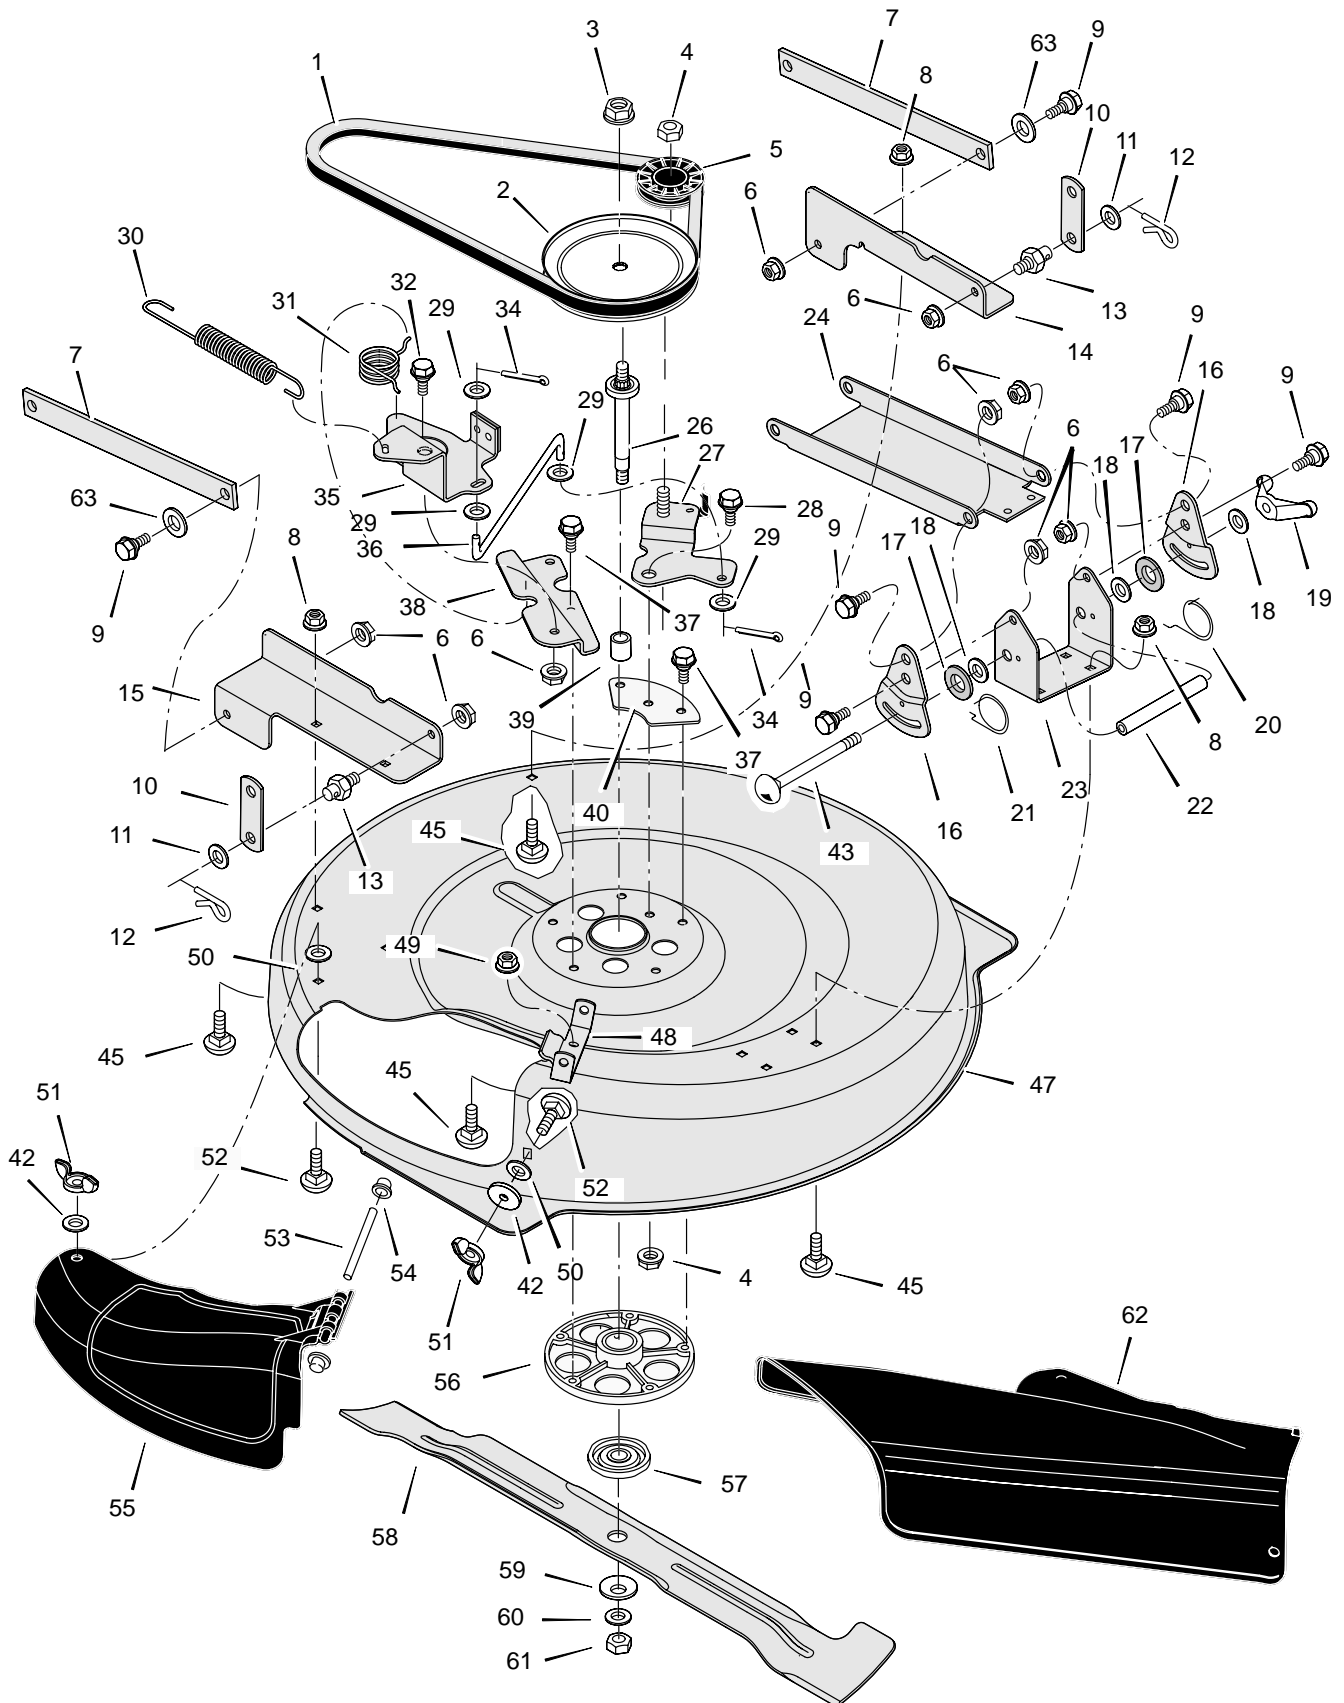

MODEL 309000x8NA

REPAIR PARTS MOWER HOUSING

MODEL 309000x8NA

REPAIR PARTS MOWER HOUSING

Key No.	Description	Part No.	Key No.	Description	Part No.
1	Belt, Blade Drive	37x111	32	Bolt, Shoulder	9x73
2	Pulley, Input	1401092	34	Pin, Cotter	30x20
3	Locknut	15x121	35	Arm Assembly, Brake	1401185
4	Nut, Flange	15x98	36	Link, Idler Arm	1401119
5	Pulley, Idler	1401252	37	Bolt	25x7
6	Nut, Flange	15x84	38	Bracket, Brake Mounting	1401052
7	Arm, Rear	1401031	39	Spacer, Jackshaft	1401094
8	Nut, Flange	15x79	40	Plate, Idler Mounting	1401259 Z
9	Bolt, Shoulder	9x58	42	Washer	19x45
10	Link, Lift	1401033	43	Bolt, Carriage	2x94
11	Washer	17x102	45	Bolt, Carriage	2x53
12	Pin, Hair	31x4	47	Housing, Blade	1401028
13	Pin, Threaded Shoulder	94067	48	Hinge, Mulching Cover	1401106
14	Bracket, Left Rear	1401047	49	Nut, Flange	15x88
15	Bracket, Right Rear	1401235	50	Nut, Speed	28x76
16	Plate, Adjustment	1401038	51	Wingnut	14x86
17	Pad, Friction	94137	52	Bolt, Carriage	2x74
18	Washer	17x45	53	Rod, Chute Deflector	91767
19	Wingnut	95004	54	Cap, Push	28x23
20	Spring, Left Torsion	166x43	55	Cover, Mulch (Black)	1401080
21	Spring, Right Torsion	166x42	--	Cover, Mulch (Grey)	1401217
22	Tube, Spacer	1401095	56	Mandrel Housing	1401275
23	Bracket, Deck	1401037	57	Adapter, Blade	1001035
24	Hanger, Front	1401040E701	58	Blade	1401079
26	Shaft, Splined	1401065	59	Washer, Cup	17x166
27	Arm Assembly, Idler	1401258E701	60	Washer	17x165
28	Bolt, Shoulder	9x73	61	Nut, Blade Mount	15x100
29	Washer	17x47	62	Deflector, Chute (Black)	1401081
30	Spring, Extension	165x157	--	Deflector, Chute (Grey)	1401218
31	Spring, Torsion	166x46	63	Washer	17x120