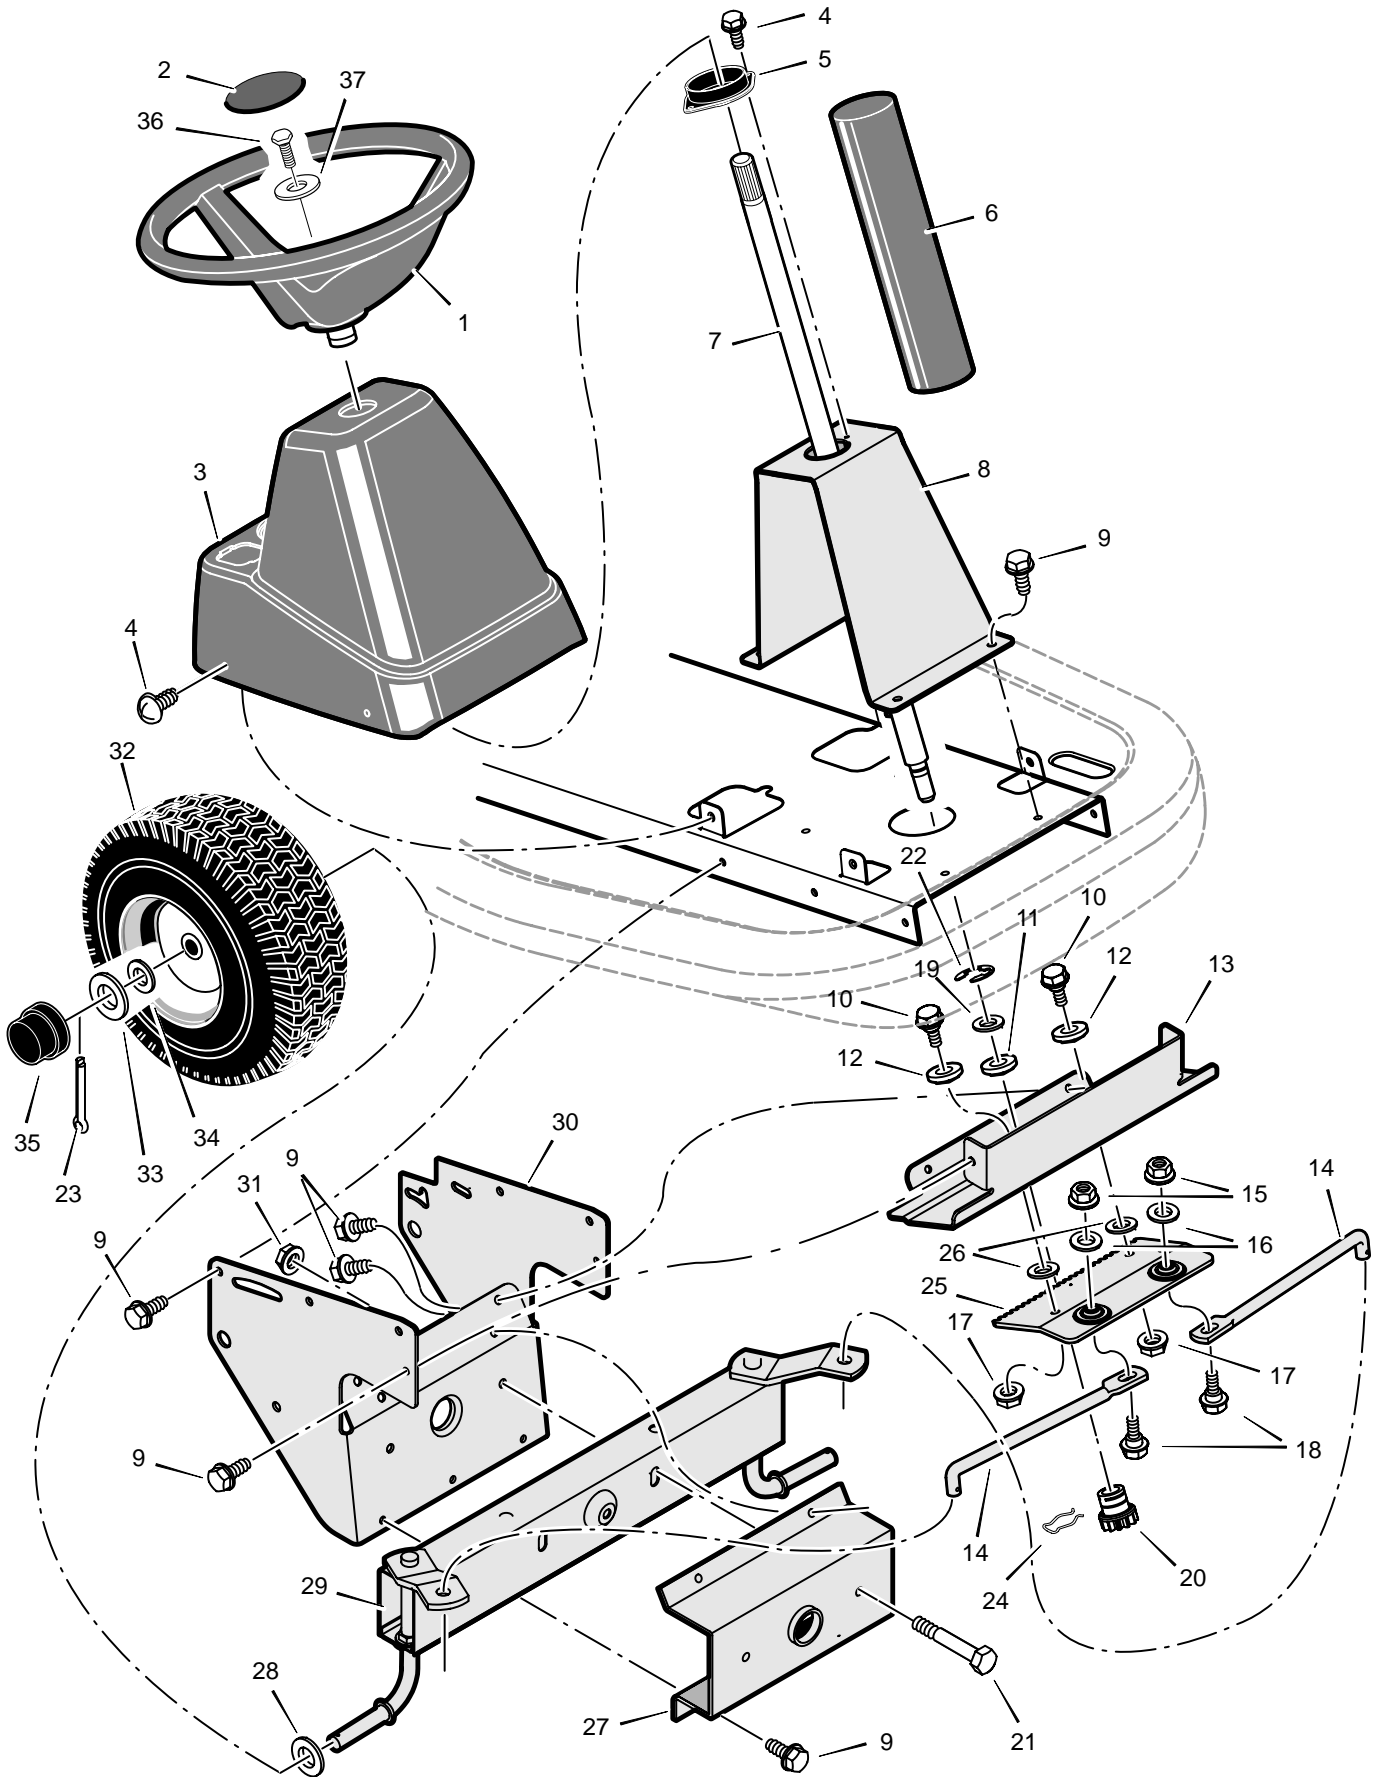

MODEL 309000x8NA

REPAIR PARTS STEERING

Key No.	Description	Part No.	Key No.	Description	Part No.
1	Wheel, Steering (Black)	95185	19	Washer	17x118
2	Insert, Steering	711326	20	Gear, Pinion	1401099
3	Console, Low (Black)	1401044	21	Bolt, Hex	1x146
- -	Console, Low (Grey)	1401045	22	E-Ring, Retainer	11x28
4	Screw	26x270	23	Pin, Cotter	30x35
5	Bearing, Upper Steering	1401090	24	Retainer, Spring	094131
6	Tube, Steering (Black)	1401226	24	Retainer, Spring	094131
--	Tube, Steering (Grey)	1401227	25	Rack, Steering	1401046
7	Shaft, Steering	1401100	26	Washer	17x201
8	Support, Steering	1401055E701	27	Bracket, Axle Front	1401060
9	Screw	26x249	28	Washer	17x157
10	Bolt, Shoulder	9x67	29	Axle & Spindle Assembly	1401250
11	Bearing, Lower Steering	1401098	30	Bracket, Support	1401059
12	Roller	1401102	31	Nut, Flange	15x118
13	Plate, Gear Mounting	1401058	32	Wheel, Front	1401289
14	Link, Drag	1401123	33	Washer	17x197
15	Nut, Flange	15x84	34	Washer	17x157
16	Washer	17x104	35	Cap, Hub	94618
17	Nut, Flange	15x88	36	Bolt	25x3
18	Bolt, Hex	1x111	37	Washer	17x146

* When you order a tire, make sure to give the brand name of the tire so that the tread pattern on the tire will match.