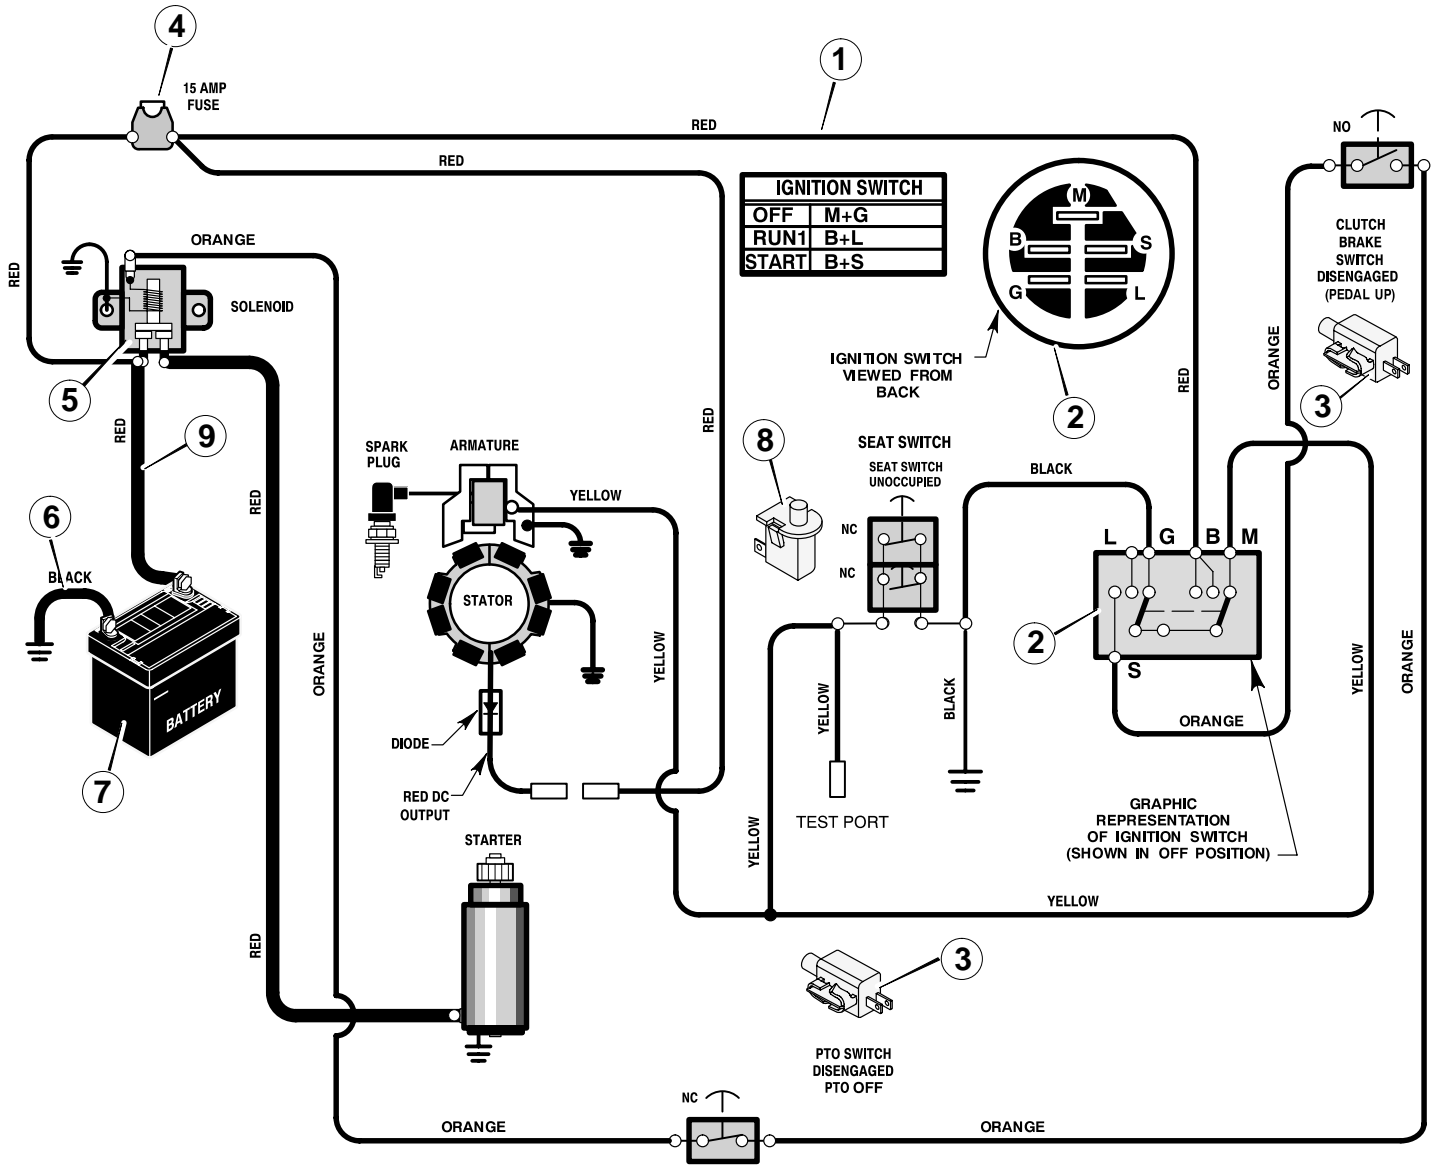

MODEL 309000x8NA

REPAIR PARTS MOWER HOUSING

Key No.	Description	Part No.	Key No.	Description	Part No.
1	Belt, Blade Drive	37x111	32	Bolt, Shoulder	9x73
2	Pulley, Input	1401092	34	Pin, Cotter	30x20
3	Locknut	15x121	35	Arm Assembly, Brake	1401185
4	Nut, Flange	15x98	36	Link, Idler Arm	1401119
5	Pulley, Idler	1401252	37	Bolt	25x7
6	Nut, Flange	15x84	38	Bracket, Brake Mounting	1401052
7	Arm, Rear	1401031	39	Spacer, Jackshaft	1401094
8	Nut, Flange	15x79	40	Plate, Idler Mounting	1401259 Z
9	Bolt, Shoulder	9x58	42	Washer	19x45
10	Link, Lift	1401033	43	Bolt, Carriage	2x94
11	Washer	17x102	45	Bolt, Carriage	2x53
12	Pin, Hair	31x4	47	Housing, Blade	1401028
13	Pin, Threaded Shoulder	94067	48	Hinge, Mulching Cover	1401106
14	Bracket, Left Rear	1401047	49	Nut, Flange	15x88
15	Bracket, Right Rear	1401235	50	Nut, Speed	28x76
16	Plate, Adjustment	1401038	51	Wingnut	14x86
17	Pad, Friction	94137	52	Bolt, Carriage	2x74
18	Washer	17x45	53	Rod, Chute Deflector	91767
19	Wingnut	95004	54	Cap, Push	28x23
20	Spring, Left Torsion	166x43	55	Cover, Mulch (Black)	1401080
21	Spring, Right Torsion	166x42	--	Cover, Mulch (Grey)	1401217
22	Tube, Spacer	1401095	56	Mandrel Housing	1401275
23	Bracket, Deck	1401037	57	Adapter, Blade	1001035
24	Hanger, Front	1401040E701	58	Blade	1401079
26	Shaft, Splined	1401065	59	Washer, Cup	17x166
27	Arm Assembly, Idler	1401258E701	60	Washer	17x165
28	Bolt, Shoulder	9x73	61	Nut, Blade Mount	15x100
29	Washer	17x47	62	Deflector, Chute (Black)	1401081
30	Spring, Extension	165x157	--	Deflector, Chute (Grey)	1401218
31	Spring, Torsion	166x46	63	Washer	17x120