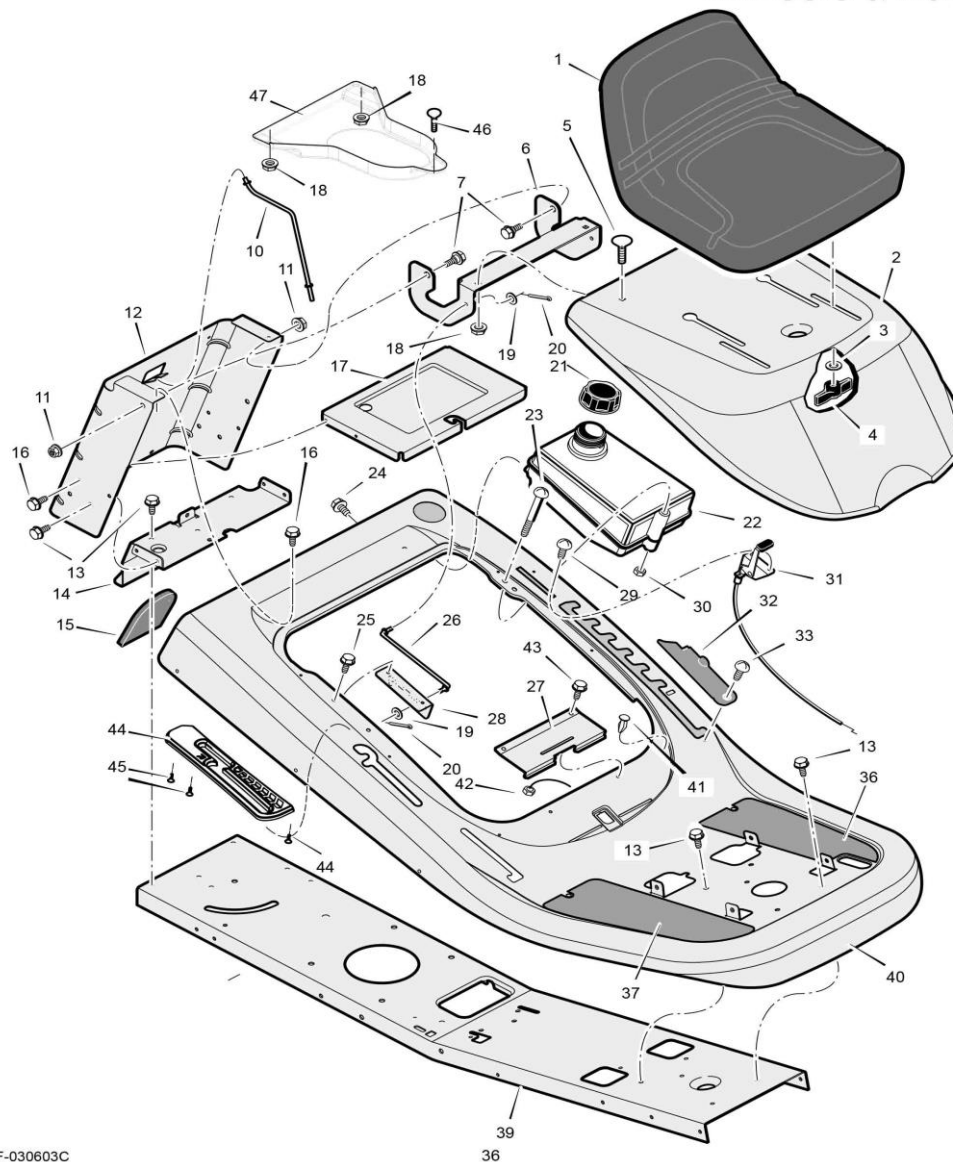

VeGA V12577 HYDRO Rider

MODEL 309000x8NA

REPAIR PARTS
CHASSIS & HOOD

F-030603C

39

REPAIR PARTS MOTION DRIVE

No.	ID zboží	Název
1		Engine
2	01x134	Bolt, Hex
3	1401207	Shield Assembly, Heat
4	1401357MA	Tube, Exhaust
5	0025x2	Screw
6	1401251	Muffler
7	91309	Gasket, Muffler
8	165x75	Spring, Extension
9	165x148	Spring, Extension
10	015x88	Nut
11	26x249	Screw
12	1401042	Bracket, Left Transaxle
13	015x84	Nut, Flange
14	21544	Cover, Pedal
15	0031x4	Pin, Cotter
16	017x53	Washer
17	030x20	Pin, Cotter
18	1401127E701	Pedal Assembly
19	1401112	Rod, Parking Brake
20	91079	Grip, Parking Brake Rod
21	1401256E701	Frame
22	92697	Grip, Shift Lever
23	1401148	Nut, Adjusting
24	1401122	Link, Shift
25	1401111	Lever, Shift
26	1401032	Bracket, Lift Pivot
27	165x147	Spring, Extension
28	M10x65	Bolt, Hex
29	CJ1401680	Governor Rod Bracket
30	1401104	Guide, Short Belt
31	1401105	Guide, Long Belt
32	1401057	Plate, Belt Guide
33	25x7	Bolt
34	15x79	Nut, Flange
35	1401059	Bracket, Support
36	94815	Nut, Adjusting
37	1401078	Rod, Clutch
38	1401128G	Clutch Arm Assembly
39	11x7	Ring, Retainer
40	1401077	Pulley, Drive
41	002x53	Bolt, Carriage
42	009x73	Bolt, Shoulder
43	690410	Pulley, Idler
44	37x110	Belt, Motion Drive
45	1401066	Pulley, Split Stack
46	019x35	Washer, Star
47	17x170	Washer
48	01x140	Bolt, Hex
49	17x102	Washer
50	1401031E701	Arm, Rear