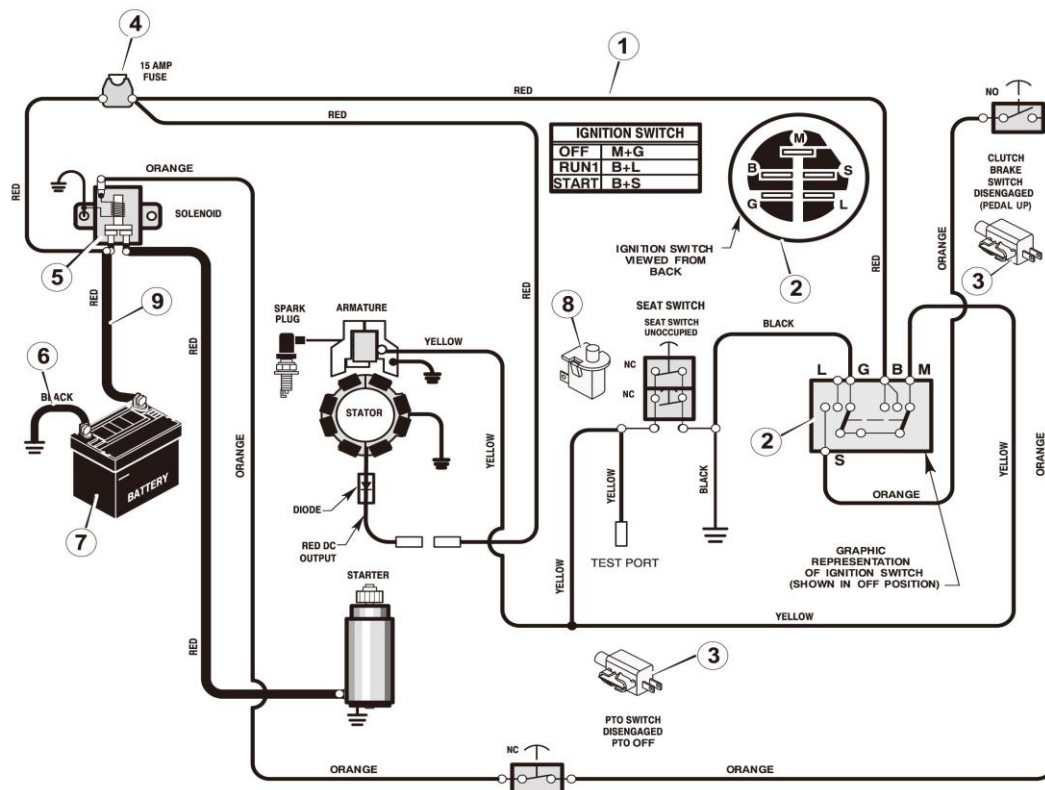

No.	ID zboží	Název
1	250x115	Harness, Chassis Wire
2	1401149	Switch, Ignition
2A	327349	Key, Ignition
2B	--	Nut Ex
2C	--	Cap Ignition
3	1001575	Switch, Limit
4	407078	Fuse Holder
4A	54212	Fuse
5	94613	Solenoid
5A	25x2	Screw, Mounting
5B	15x116	Locknut
6	24x37	Cable, Battery Ground
6A	--	Screw, Ground Cable
7	U1-9MF	Battery
7A	002x82	Bolt, Carriage
7B	014x79	Wingnut
8	94159	Switch, Seat Sensor
9	024x24	Cable, Red Batery
9A	690604	Boot, Positive Terminal

REPAIR PARTS ELECTRICAL SYSTEM