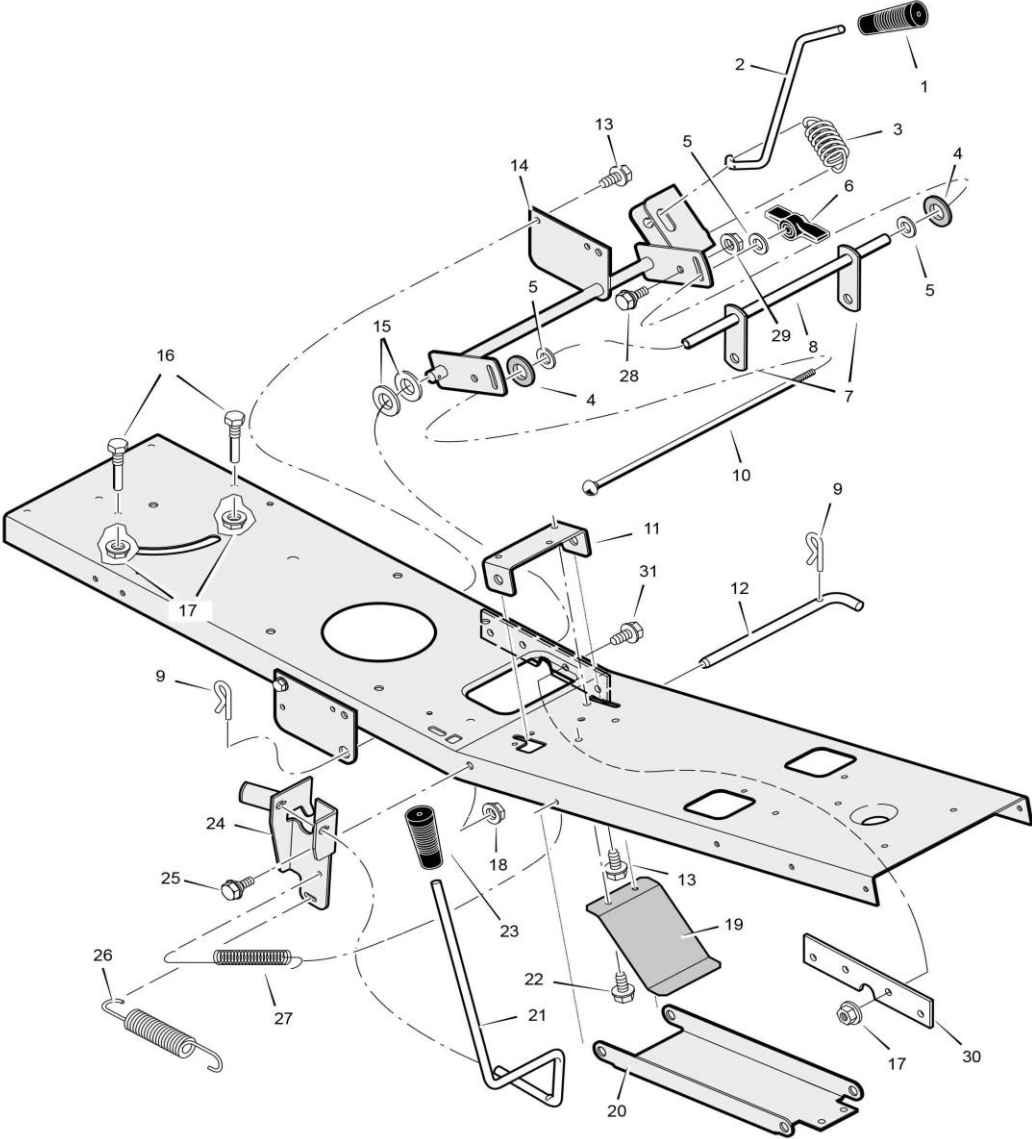

REPAIR PARTS MOWER HOUSING SUSPENSION

No.	ID zboží	Název
1	92697	Grip, Lift Lever
2	1401117	Lever, Lift
3	165x154	Spring, Extension
4	94137	Pad, Friction
5	17x45	Washer
6	95004	Wingnut
7	1401033E701	Link, Lift
8	1401096	Tube, Spacer
9	31x4	Pin, Hair
10	2x93	Bolt, Carriage
11	1401040E701	Bracket, Front Hanger Pivot
12	1401118	Pin, Front Hanger
13	26x249	Screw
14	1401262E701	Arm Assembly, Lifter
15	17x206	Washer
16	26x267	Screw
17	15x79	Nut, Flange
18	15x84	Nut, Flange
19	1401147	Spring, Leaf
20	1401040	Hanger, Front
21	1401116	Lever, PTO
22	26x263	Screw
23	94198	Grip, PTO
24	1401199E701	Bracket, PTO
25	9x42	Bolt, Shoulder
26	165x157	Spring, Extension
27	165x92	Spring, Extension
28	9x58	Bolt, Shoulder
29	15x84	Nut
30	1401260	Plate