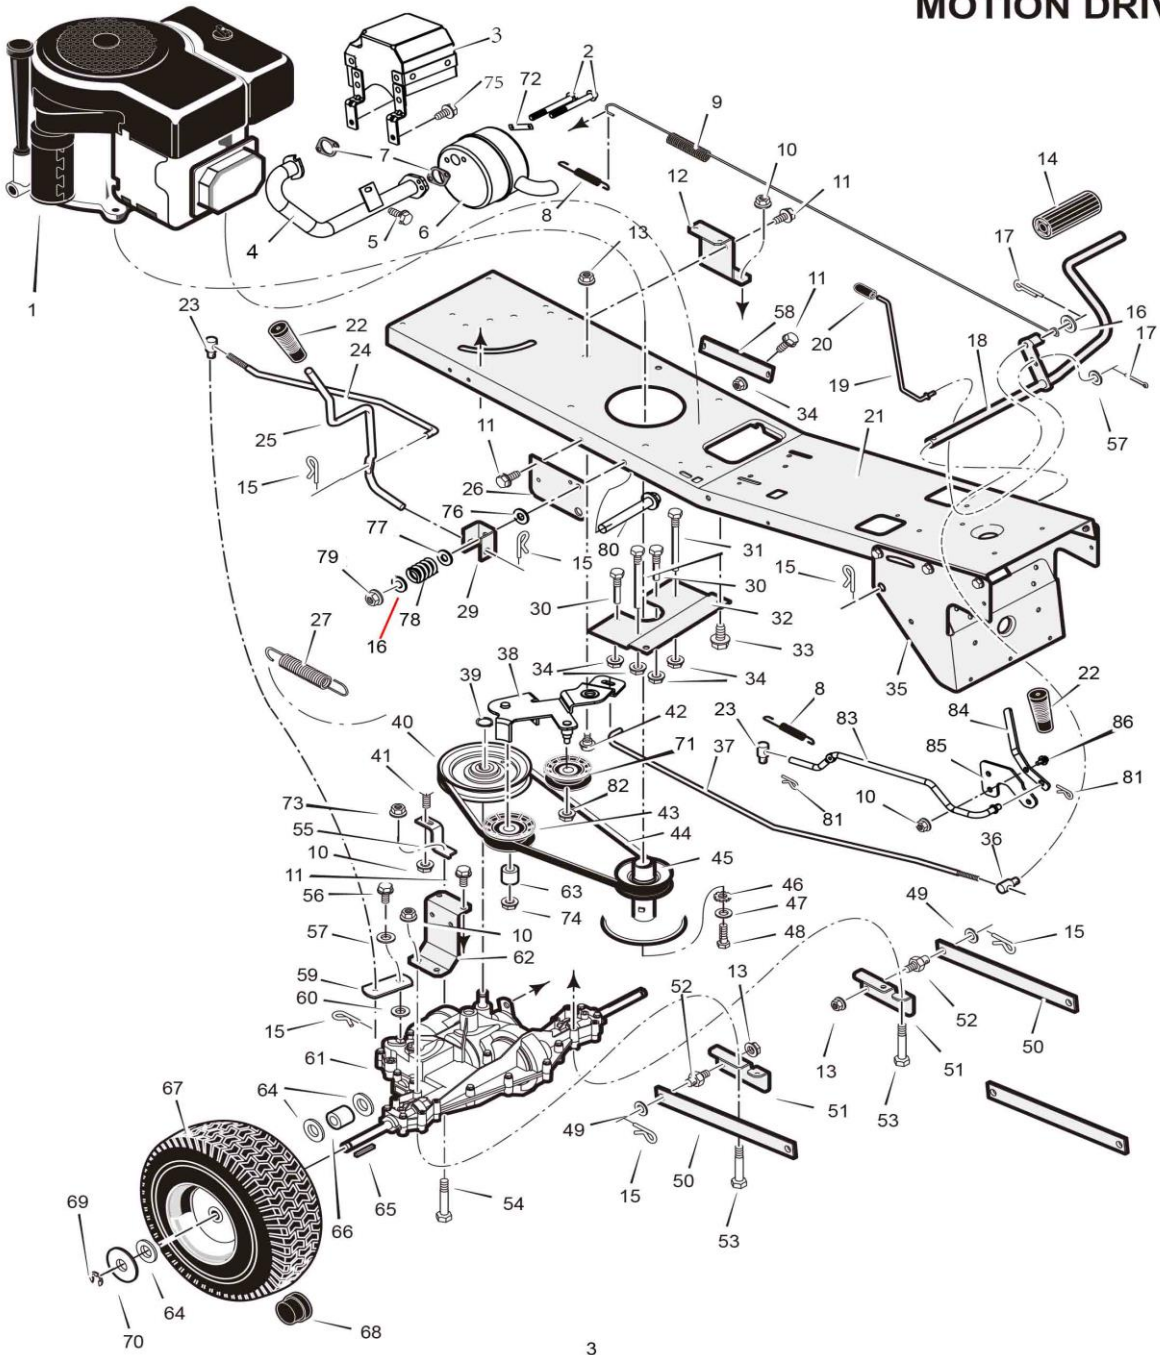

VeGA V12577 HYDRO Rider

MODEL 309000x8NA

REPAIR PARTS
CHASSIS & HOOD

F-030603C

39

REPAIR PARTS MOTION DRIVE

No.	ID zboží	Název
1		Engine
2	01x134	Bolt, Hex
3	1401207	Shield Assembly, Heat
4	1401357MA	Tube, Exhaust
5	0025x2	Screw
6	1401251	Muffler
7	91309	Gasket, Muffler
8	165x75	Spring, Extension
9	165x148	Spring, Extension
10	015x88	Nut
11	26x249	Screw
12	1401042	Bracket, Left Transaxle
13	015x84	Nut, Flange
14	21544	Cover, Pedal
15	0031x4	Pin, Cotter
16	017x53	Washer
17	030x20	Pin, Cotter
18	1401127E701	Pedal Assembly
19	1401112	Rod, Parking Brake
20	91079	Grip, Parking Brake Rod
21	1401256E701	Frame
22	92697	Grip, Shift Lever
23	1401148	Nut, Adjusting
24	1401122	Link, Shift
25	1401111	Lever, Shift
26	1401032	Bracket, Lift Pivot
27	165x147	Spring, Extension
28	M10x65	Bolt, Hex
29	CJ1401680	Governor Rod Bracket
30	1401104	Guide, Short Belt
31	1401105	Guide, Long Belt
32	1401057	Plate, Belt Guide
33	25x7	Bolt
34	15x79	Nut, Flange
35	1401059	Bracket, Support
36	94815	Nut, Adjusting
37	1401078	Rod, Clutch
38	1401128G	Clutch Arm Assembly
39	11x7	Ring, Retainer
40	1401077	Pulley, Drive
41	002x53	Bolt, Carriage
42	009x73	Bolt, Shoulder
43	690410	Pulley, Idler
44	37x110	Belt, Motion Drive
45	1401066	Pulley, Split Stack
46	019x35	Washer, Star
47	17x170	Washer
48	01x140	Bolt, Hex
49	17x102	Washer
50	1401031E701	Arm, Rear