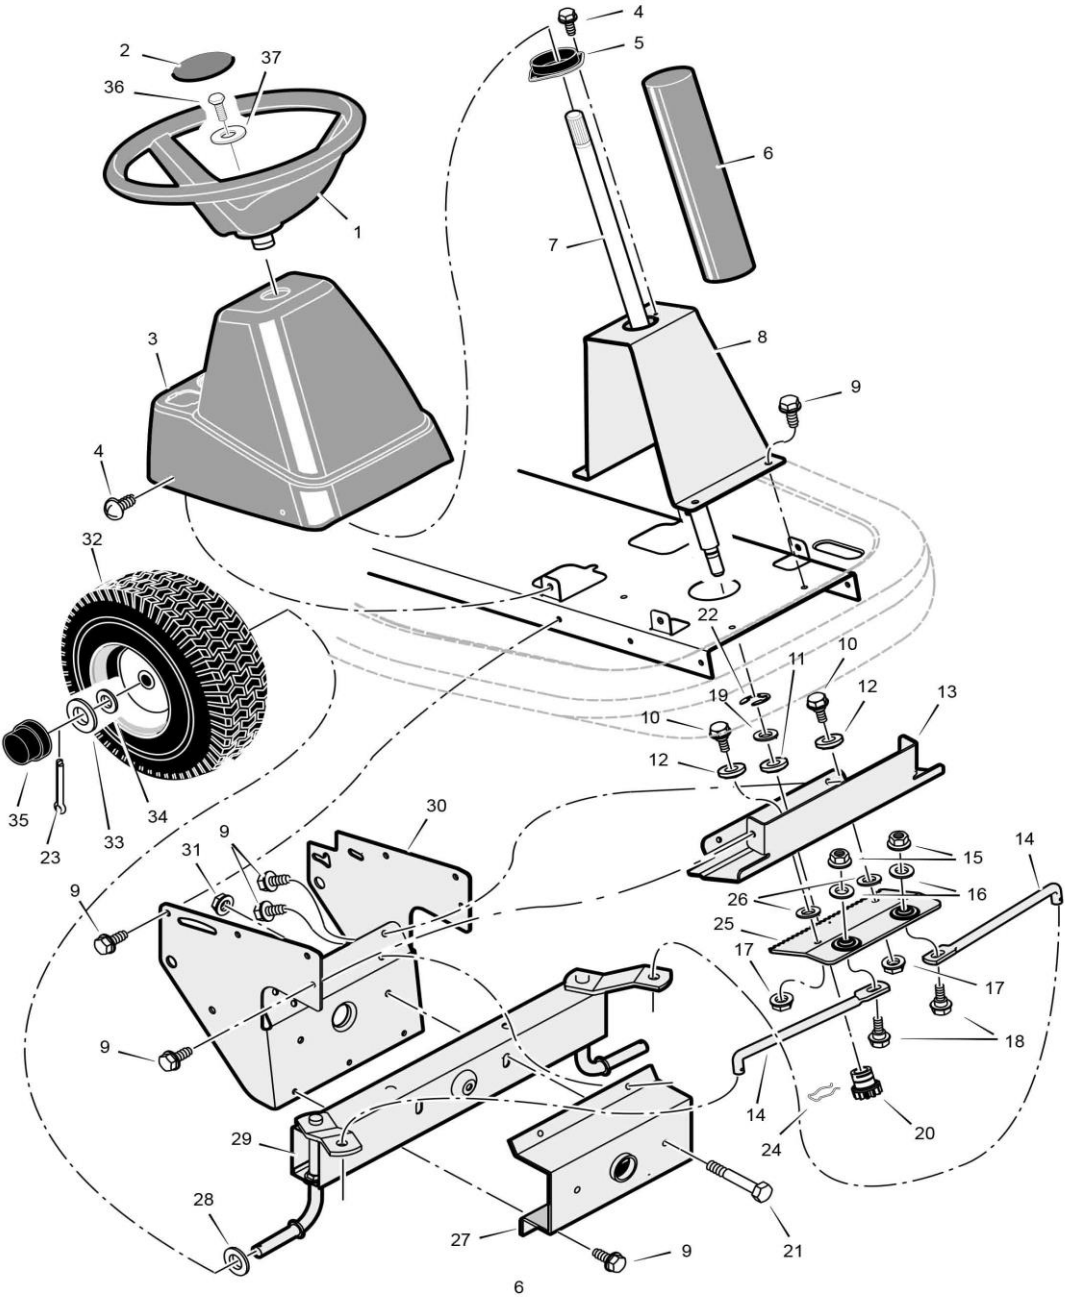

REPAIR PARTS STEERING

No.	ID zboží	Název
1	095185	Wheel, Steering (Black)
2	711326	Insert, Steering
3	1401044	Console, Low (Black)
4	26x270	Screw
5	1401090	Bearing, Upper Steering
6	1401226	Tube, Steering (Black)
7	1401100	Shaft, Steering
8	1401055E701	Support, Steering
9	26x249	Screw
10	9x67	Bolt, Shoulder
11	1401098	Bearing, Lower Steering
12	1401102	Roller
13	1401058	Plate, Gear Mounting
14	1401123	Link, Drag
15	015x84	Nut, Flange
16	17x104	Washer
17	015x88	Nut, Flange
18	01x111	Bolt, Hex
19	17x118	Washer
20	1401099	Gear, Pinion
21	01x146	Bolt, Hex
22	011x28	E-Ring, Retainer
23	030x35	Pin, Cotter
24	094131	Retainer, Spring
25	1401046	Rack, Steering
26	17x201	Washer
27	1401060	Bracket, Axle Front
28	17x157	Washer
29	1401250	Axle & Spindle Assembly
30	1401059	Bracket, Support
31	15x118	Nut, Flange
32	1401289	Wheel, Front
33	17x197	Washer
34	17x157	Washer
35	094618	Cap, Hub
36	0025x3	Bolt
37	17x146	Washer
38	17x401	Washer