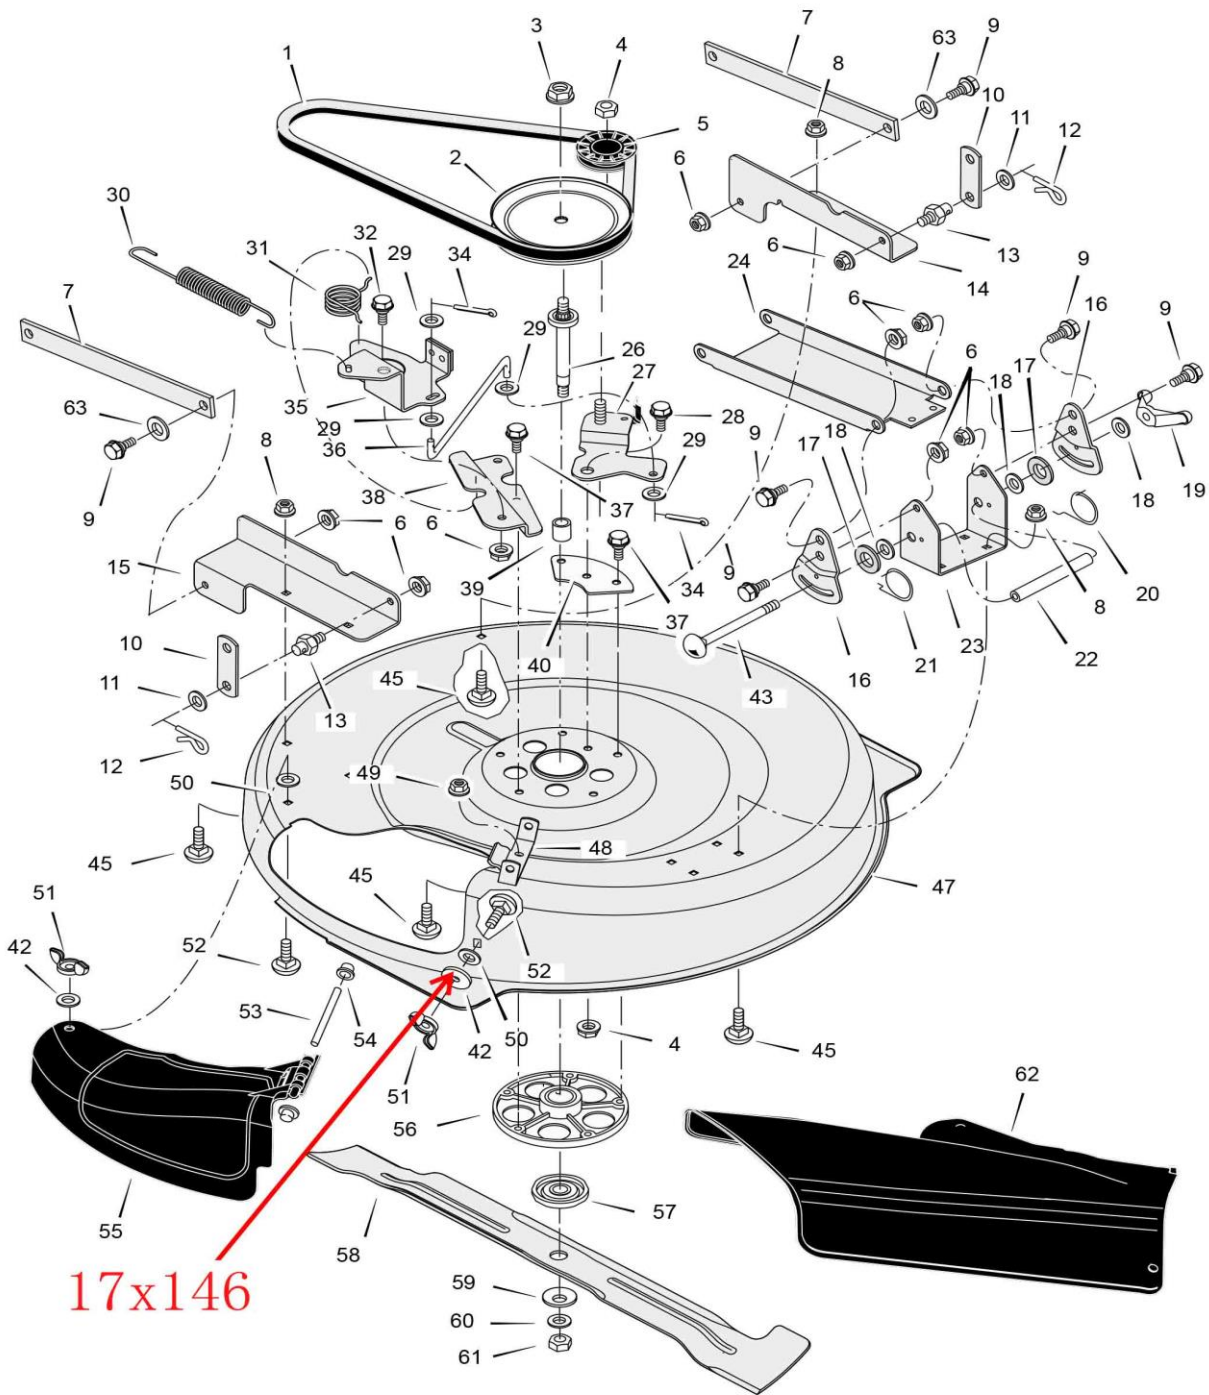

REPAIR PARTS MOWER HOUSING

No.	ID zboží	Název
1	37x111	Belt, Blade Drive
2	1401092	Pulley, Input
3	15x121	Locknut
4	15x98	Nut, Flange
5	1401252	Pulley, Idler
6	015x84	Nut, Flange
7	1401031	Arm, Rear
8	15x79	Nut, Flange
9	9x58	Bolt, Shoulder
10	1401033	Link, Lift
11	17x102	Washer
12	31x4	Pin, Hair
13	94067	Pin, Threaded Shoulder
14	1401047	Bracket, Left Rear
15	1401235	Bracket, Right Rear
16	1401038	Plate, Adjustment
17	94137	Pad, Friction
18	017x45	Washer
19	95004	Wingnut
20	166x43	Spring, Left Torsion
21	166x42	Spring, Right Torsion
22	1401095	Tube, Spacer
23	1401037	Bracket, Deck
24	1401040E701	Hanger, Front
25	9x76	Bolt, Shoulder
26	1401065	Shaft, Splined
27	1401258E701	Arm Assembly, Idler
28	009x73	Bolt, Shoulder
29	017x47	Washer
30	165x157	Spring, Extension
31	166x46	Spring, Torsion
32	9x73	Bolt, Shoulder
34	30x20	Pin, Cotter
35	1401185	Arm Assembly, Brake
36	1401119	Link, Idler Arm
37	25x7	Bolt
38	1401052	Bracket, Brake Mounting
39	1401094	Spacer, Jackshaft
40	1401259	Plate, Idler Mounting
42	17x146	Washer
43	002x94	Bolt, Carriage
45	002x53	Bolt, Carriage
47	1401028	Housing, Blade
48	1401106	Hinge, Mulching Cover
49	15x88	Nut, Flange
50	28x76	Nut, Speed

No.	ID zboží	Název
51	14x86	Wingnut
52	2x74	Bolt, Carriage
53	91767	Rod, Chute Deflector
54	28x23	Cap, Push
55	1401080	Cover, Mulch (Black)
56	1401275	Mandrel Housing
57	1001035	Adapter, Blade
58	1401079E701	Blade
59	17x166	Washer, Cup
60	17x165	Washer
61	15x100	Nut, Blade Mount
62	1401081	Deflector, Chute (Black)
63	17x120	Washer