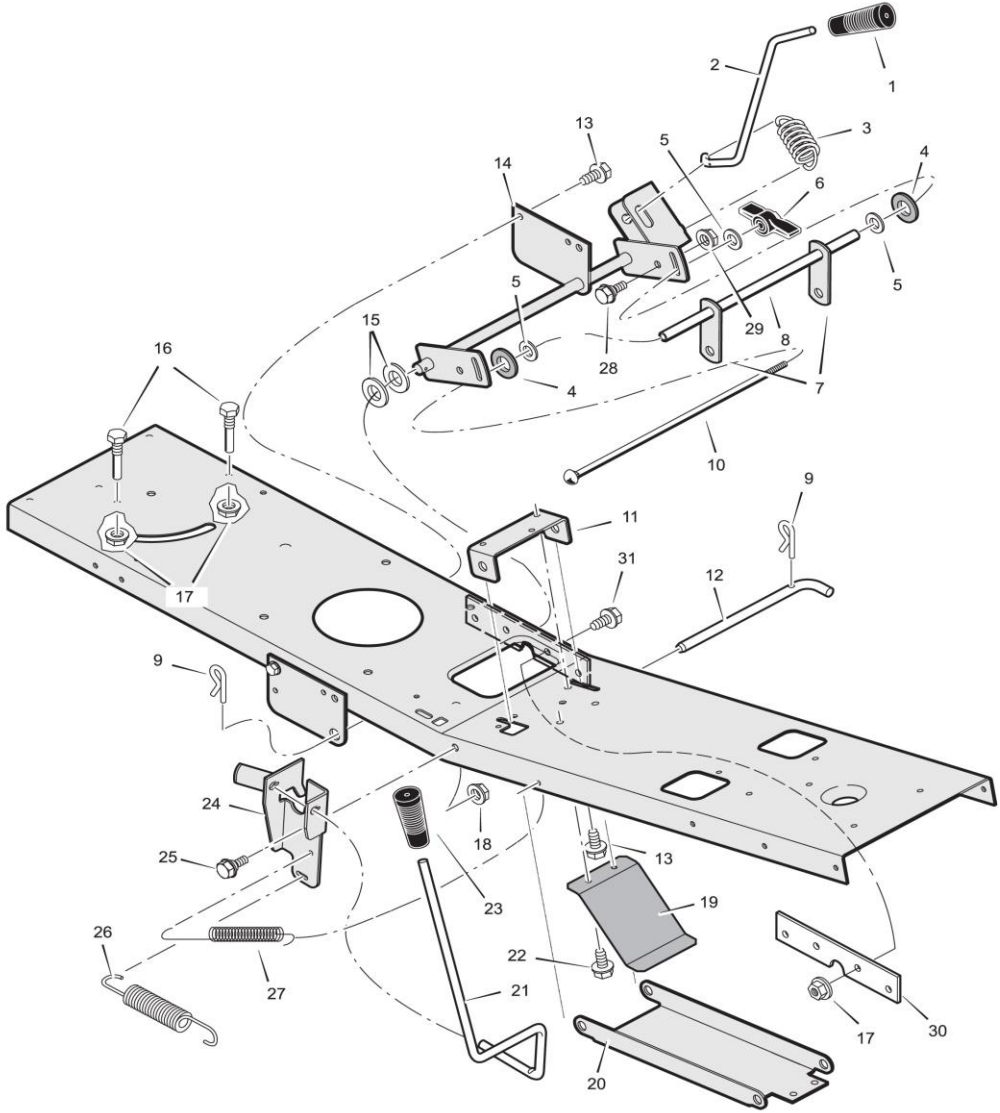

No.	ID zboží	Název
1	92697	Grip, Lift Lever
2	1401117	Lever, Lift
3	165x154	Spring, Extension
4	94137	Pad, Friction
5	17x45	Washer
6	95004	Wingnut
7	1401033E701	Link, Lift
8	1401096	Tube, Spacer
9	31x4	Pin, Hair
10	2x93	Bolt, Carriage
11	1401040E701	Bracket, Front Hanger Pivot
12	1401118	Pin, Front Hanger
13	26x249	Screw
14	1401262E701	Arm Assembly, Lifter
15	17x206	Washer
16	93349	Screw, Guide
17	15x79	Nut, Flange
18	15x84	Nut, Flange
19	1401147	Spring, Leaf
20	1401040	Hanger, Front
21	1401116	Lever, PTO
22	26x229	Screw
23	94198	Grip, PTO
24	1401199E701	Bracket, PTO
25	9x42	Bolt, Shoulder
26	165x157	Spring, Extension
27	165x92	Spring, Extension
28	9x58	Bolt, Shoulder
29	15x84	Nut
30	1401260E701	Plate, Reinforcement
31	26x267	Screw

**REPAIR PARTS
MOWER HOUSING SUSPENSION**