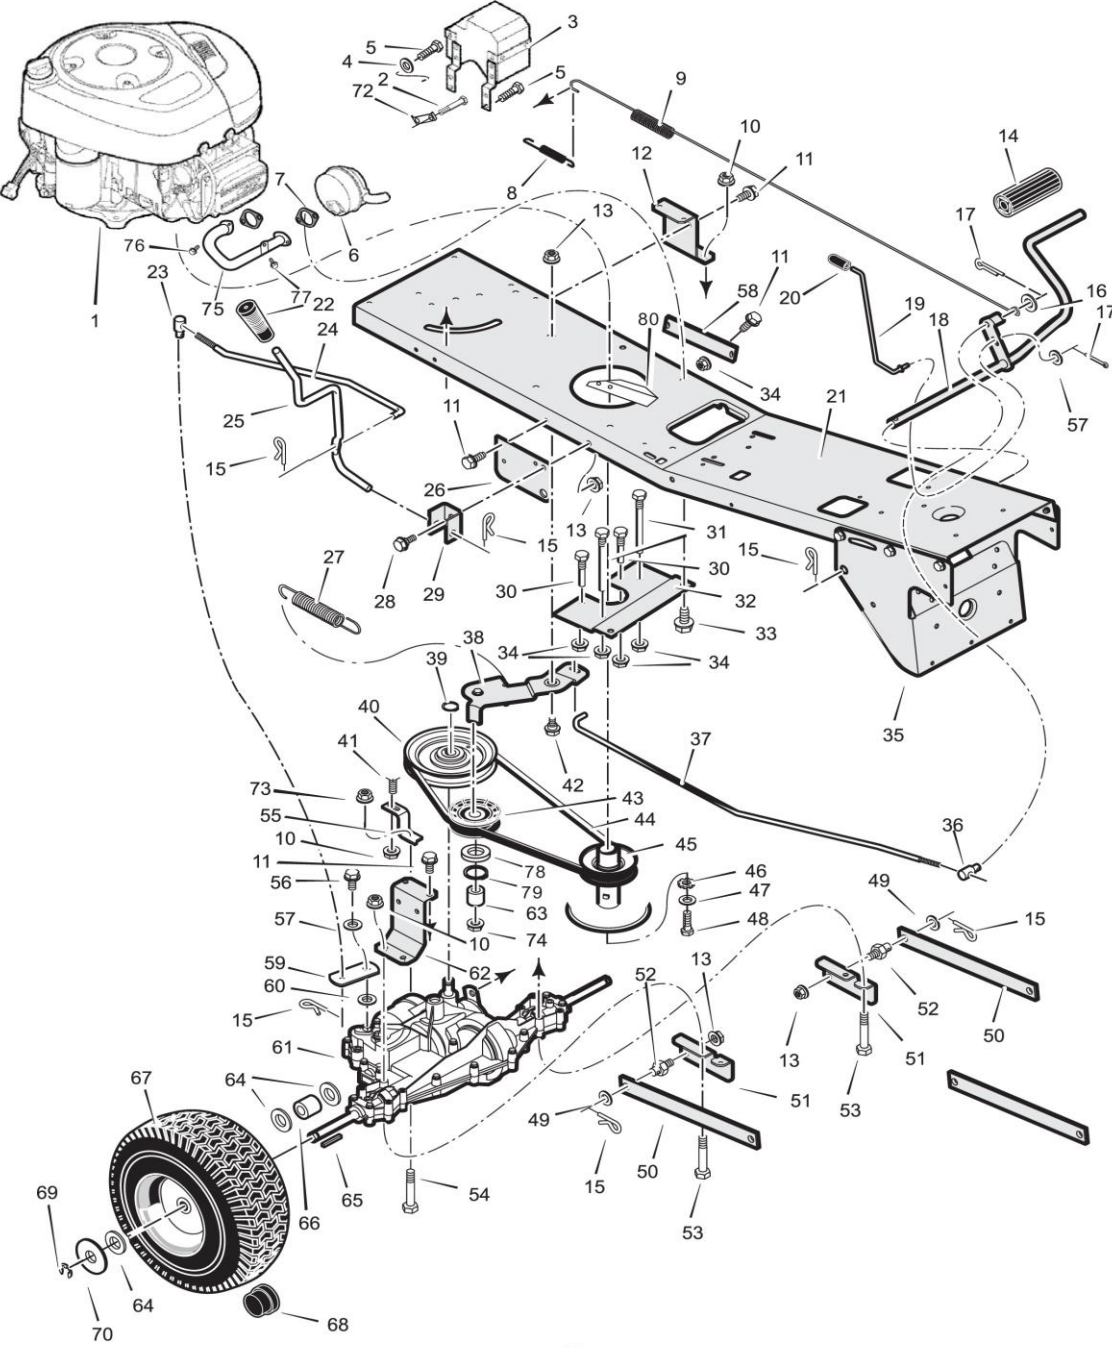

REPAIR PARTS MOTION DRIVE

F-030603C

No.	ID zboží	Název
1		Engine
2	01x134	Bolt, Hex
3	1401207	Shield Assembly, Heat
4	018x32	Lockwasher
5	0025x2	Screw
6	1401251	Muffler
7	91309	Gasket, Muffler
8	165x75	Spring, Extension
9	165x148	Spring, Extension
10	015x88	Nut
11	26x249	Screw
12	1401042	Bracket, Left Transaxle
13	015x84	Nut, Flange
14	21544	Cover, Pedal
15	0031x4	Pin, Cotter
16	017x53	Washer
17	030x20	Pin, Cotter
18	1401127E701	Pedal Assembly
19	1401112	Rod, Parking Brake
20	91079	Grip, Parking Brake Rod
21	1401256E701	Frame
22	92697	Grip, Shift Lever
23	1401148	Nut, Adjusting
24	1401122	Link, Shift
25	1401111	Lever, Shift
26	1401032	Bracket, Lift Pivot
27	165x147	Spring, Extension
28	009x73	Bolt, Shoulder
29	1401043	Bracket, Pivot
30	1401104	Guide, Short Belt
31	1401105	Guide, Long Belt
32	1401057	Plate, Belt Guide
33	25x7	Bolt
34	15x79	Nut, Flange
35	1401059	Bracket, Support
36	94815	Nut, Adjusting
37	1401078	Rod, Clutch
38	1401128	Clutch Arm Assembly
39	11x7	Ring, Retainer
40	1401077D801	Pulley, Drive
41	002x53	Bolt, Carriage
42	009x73	Bolt, Shoulder
43	690410	Pulley, Idler
44	37x110	Belt, Motion Drive
45	1401066	Pulley, Split Stack
46	019x35	Washer, Star
47	17x170	Washer
48	01x140	Bolt, Hex
49	17x102	Washer
50	1401031E701	Arm, Rear

No.	ID zboží	Název
51	1401039	Bracket, Rear Hanger
52	94067	Pin, Threaded Shoulder
53	1x155	Bolt, Hex
54	1x120	Bolt
55	1401052E701	Bracket, Torque Reactor
56	06x105	Screw
57	017x38	Washer, Shift Yoke
58	1401260E701	Support, Frame
59	1401093	Yoke, Shift
60	17x148	Washer
61	1401091	Transaxle
62	1401268	Bracket, Right Transaxle
63	690369	Spacer
64	17x160	Washer
65	056534	Key, Square
66	1401103	Spacer, Rear Wheel
67	1401290	Wheel, Rear -15"
68	094618	Cap, Hub
69	0011x3	E-Ring
70	17x195	Washer
72	092378	Lock, Screw
73	15*79	Nut
74	15*98	Nut
75	1401402E703	Tube, Exhaust
76	6*103	Screw
77	26*263	Screw
78	740244	Insert - Bearing
79	43846	Bearing
80	1401396	Heat Shield