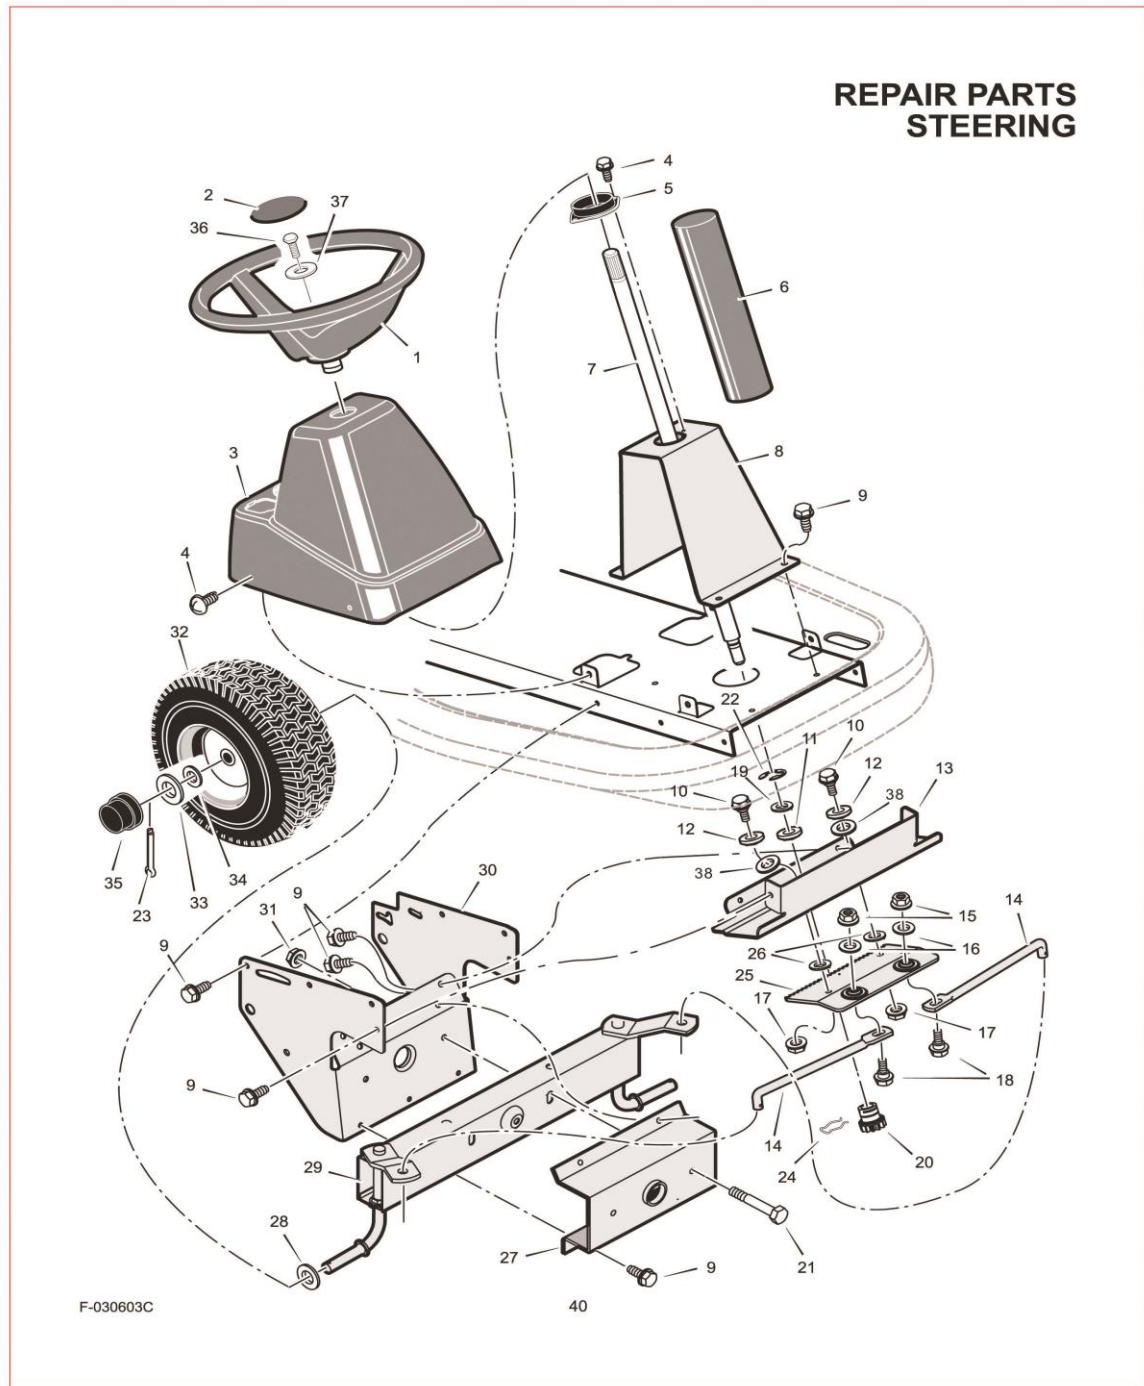

No.	ID zboží	Název
1	095185	Wheel, Steering (Black)
2	711326	Insert, Steering
3	1401044	Console, Low (Black)
4	26x270	Screw
5	1401090	Bearing, Upper Steering
6	1401226	Tube, Steering (Black)
7	1401100	Shaft, Steering
8	1401055E701	Support, Steering
9	26x249	Screw
10	9x67	Bolt, Shoulder
11	1401098	Bearing, Lower Steering
12	1401102	Roller
13	1401058	Plate, Gear Mounting
14	1401123	Link, Drag
15	015x84	Nut, Flange
16	17x104	Washer
17	015x88	Nut, Flange
18	01x111	Bolt, Hex
19	17x118	Washer
20	1401099	Gear, Pinion
21	01x146	Bolt, Hex
22	011x28	E-Ring, Retainer
23	030x35	Pin, Cotter
24	094131	Retainer, Spring
25	1401046	Rack, Steering
26	17x201	Washer
27	1401060	Bracket, Axle Front
28	17x157	Washer
29	1401250	Axle & Spindle Assembly
30	1401059	Bracket, Support
31	15x118	Nut, Flange
32	1401289	Wheel, Front
33	17x197	Washer
34	17x157	Washer
35	094618	Cap, Hub
36	0025x3	Bolt
37	17x146	Washer
38	17x401	Washer