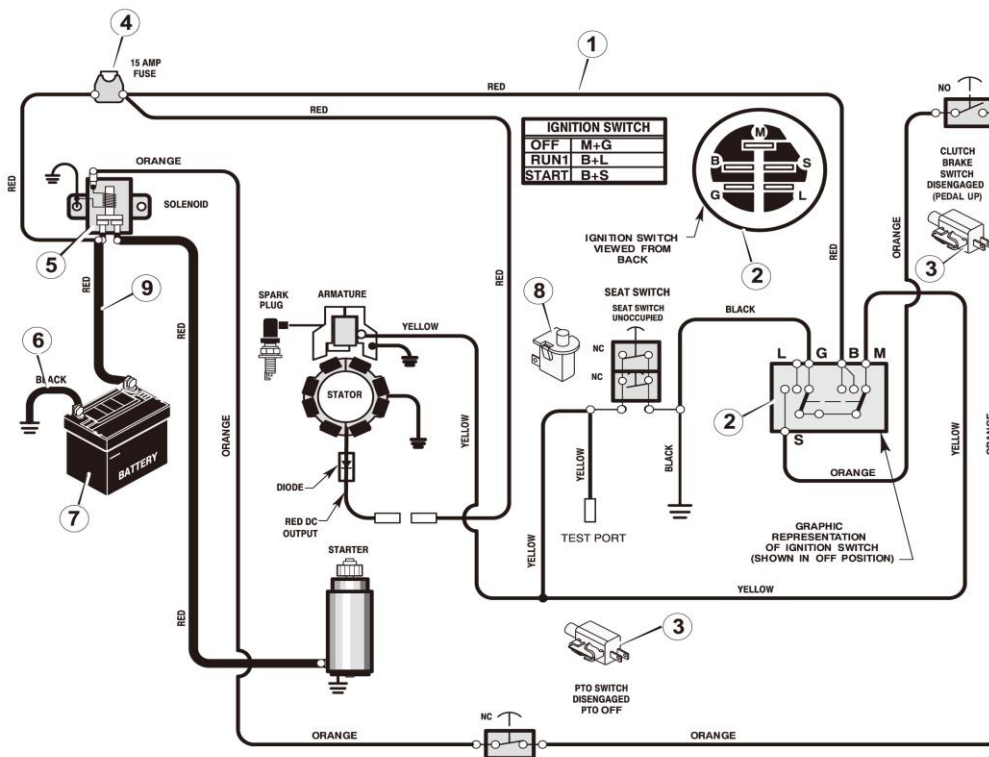

No.	ID zboží	Název
1	250x115	Harness, Chassis Wire
2	1401149	Switch, Ignition
2A	327349	Key, Ignition
2B	--	Nut Ex
2C	--	Cap Ignition
3	1001575	Switch, Limit
4	407078	Fuse Holder
4A	54212	Fuse
5	94613	Solenoid
5A	25x2	Screw, Mounting
5B	15x116	Locknut
6	24x37	Cable, Battery Ground
6A	--	Screw, Ground Cable
7	U1-9MF	Battery
7A	002x82	Bolt, Carriage
7B	014x79	Wingnut
8	94159	Switch, Seat Sensor
9	024x24	Cable, Red Batery
9A	690604	Boot, Positive Terminal

REPAIR PARTS ELECTRICAL SYSTEM