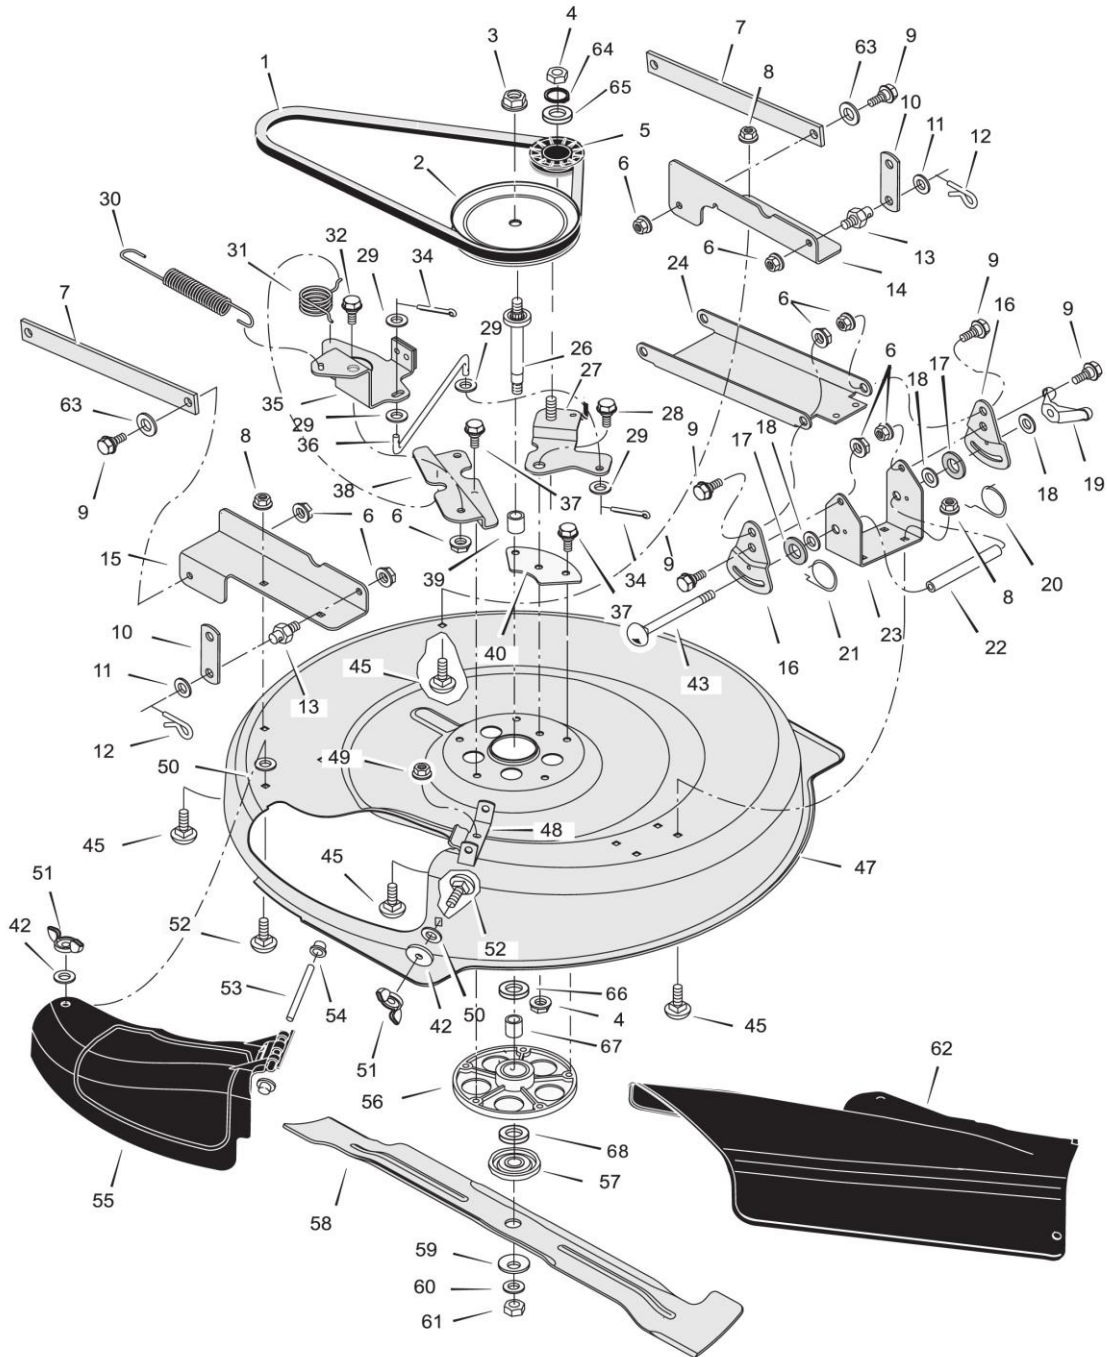

REPAIR PARTS MOWER HOUSING

No.	ID zboží	Název
1	37x111	Belt, Blade Drive
2	1401092D801	Pulley, Input
3	15x140	Locknut
4	15x98	Nut, Flange
5	1401252	Pulley, Idler
6	015x84	Nut, Flange
7	1401031	Arm, Rear
8	15x79	Nut, Flange
9	9x58	Bolt, Shoulder
10	1401033E701	Link, Lift
11	17x102	Washer
12	31x4	Pin, Hair
13	94067	Pin, Threaded Shoulder
14	1401047	Bracket, Left Rear
15	1401235	Bracket, Right Rear
16	1401038	Plate, Adjustment
17	94137	Pad, Friction
18	017x45	Washer
19	95004	Wingnut
20	166x43	Spring, Left Torsion
21	166x42	Spring, Right Torsion
22	1401095	Tube, Spacer
23	1401037	Bracket, Deck
24	1401040E701	Hanger, Front
25	9x76	Bolt, Shoulder
26	1401065	Shaft, Splined
27	1401258E701	Arm Assembly, Idler
28	009x73	Bolt, Shoulder
29	017x47	Washer
30	165x157	Spring, Extension
31	166x46	Spring, Torsion
32	9x73	Bolt, Shoulder
34	30x20	Pin, Cotter
35	1401185	Arm Assembly, Brake
36	1401119	Link, Idler Arm
37	25x7	Bolt
38	1401052	Bracket, Brake Mounting
39	1401094	Spacer, Jackshaft
40	1401259	Plate, Idler Mounting
42	019x45	Washer
43	002x94	Bolt, Carriage
45	002x53	Bolt, Carriage
47	1401028	Housing, Blade
48	1401106	Hinge, Mulching Cover
49	15x88	Nut, Flange
50	28x76	Nut, Speed

No.	ID zboží	Název
51	14x86	Wingnut
52	2x74	Bolt, Carriage
53	91767	Rod, Chute Deflector
54	28x23	Cap, Push
55	1401080	Cover, Mulch (Black)
56	1401275	Mandrel Housing
57	1001035	Adapter, Blade
58	1401079E701	Blade
59	17x166	Washer, Cup
60	17x165	Washer
61	15x100	Nut, Blade Mount
62	1401081	Deflector, Chute (Black)
63	17x120	Washer
64	43846	Bearing
65	740244	Insert-Bearing
66	92281	Bearing 3/8 Upper
67	90904	Bearing Spacer(PUR)
68	92282	Bearing 3/8 LOWR