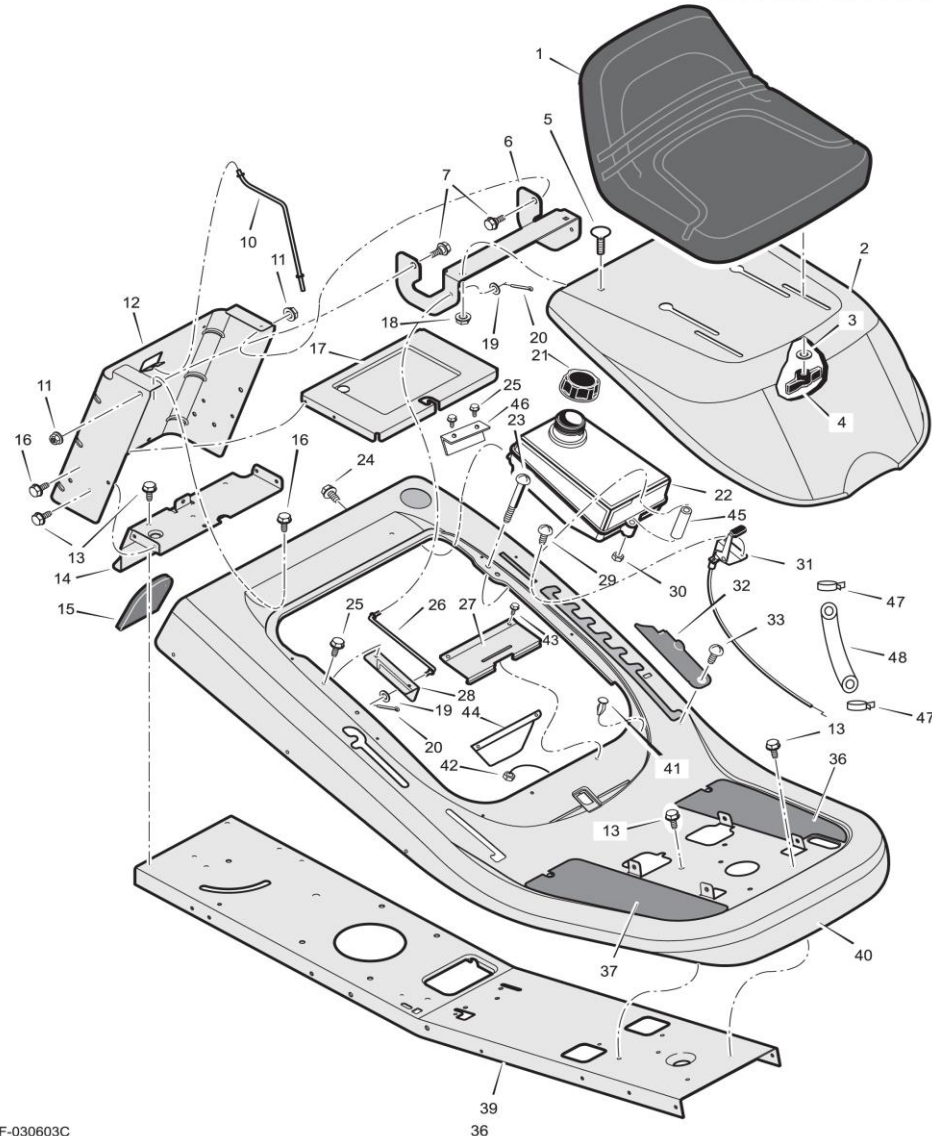

# VeGA V12577 MECH Rider 2021

## REPAIR PARTS CHASSIS & HOOD

No.	ID zboží	Název
1	690566	Seat
2	1401027E700	Hood
3	017x47	Washer
4	1001054	Bolt, Wing
5	002x53	Bolt, Carriage
6	1401036E701	Bracket, Hinge
7	009x29	Bolt, Shoulder
10	1401113	Rod, Battery
11	015x84	Nut, Flange
12	1401025E701	Plate, Rear
13	26x249	Screw
14	1401050E701	Plate, Hitch
15	1401086	Cover
16	26x263	Screw
17	1401076E701	Tray, Battery
18	015x79	Nut, Flange
19	017x37	Washer
20	030x20	Pin, Cotter
21	092317	Cap, Fuel Tank
22	1401240	Tank, Fuel
23	06x111	Screw
24	26x253	Screw
25	26x263	Screw
26	1401110	Rod, Hood Prop
27	1401282	Spring, Seat Deck
28	1401056E701	Bracket, Prop Rod
29	26x201	Screw
30	15x116	Nut, NY-Lock
31	1401248	Control, Throttle
32	1401084	Cover, Detent (Black)
33	009x47	Bolt, Shoulder
36	1401229	Footmat, Left (Black)
37	1401228	Footmat, Right (Black)
39	1401256E701	Frame
40	1401026E700	Deck, Seat
41	094744	Bumper
42	15x116	Nut
43	0025x2	Screw
44	1401401	Heat Shield Plate
45	1401240-1	Bracket Tube, Oil Tank
46	1401410	Bracket, Oil Tank
47	1401240-2	Pin, Oil Tube
48	1401240-3	Oil Tube