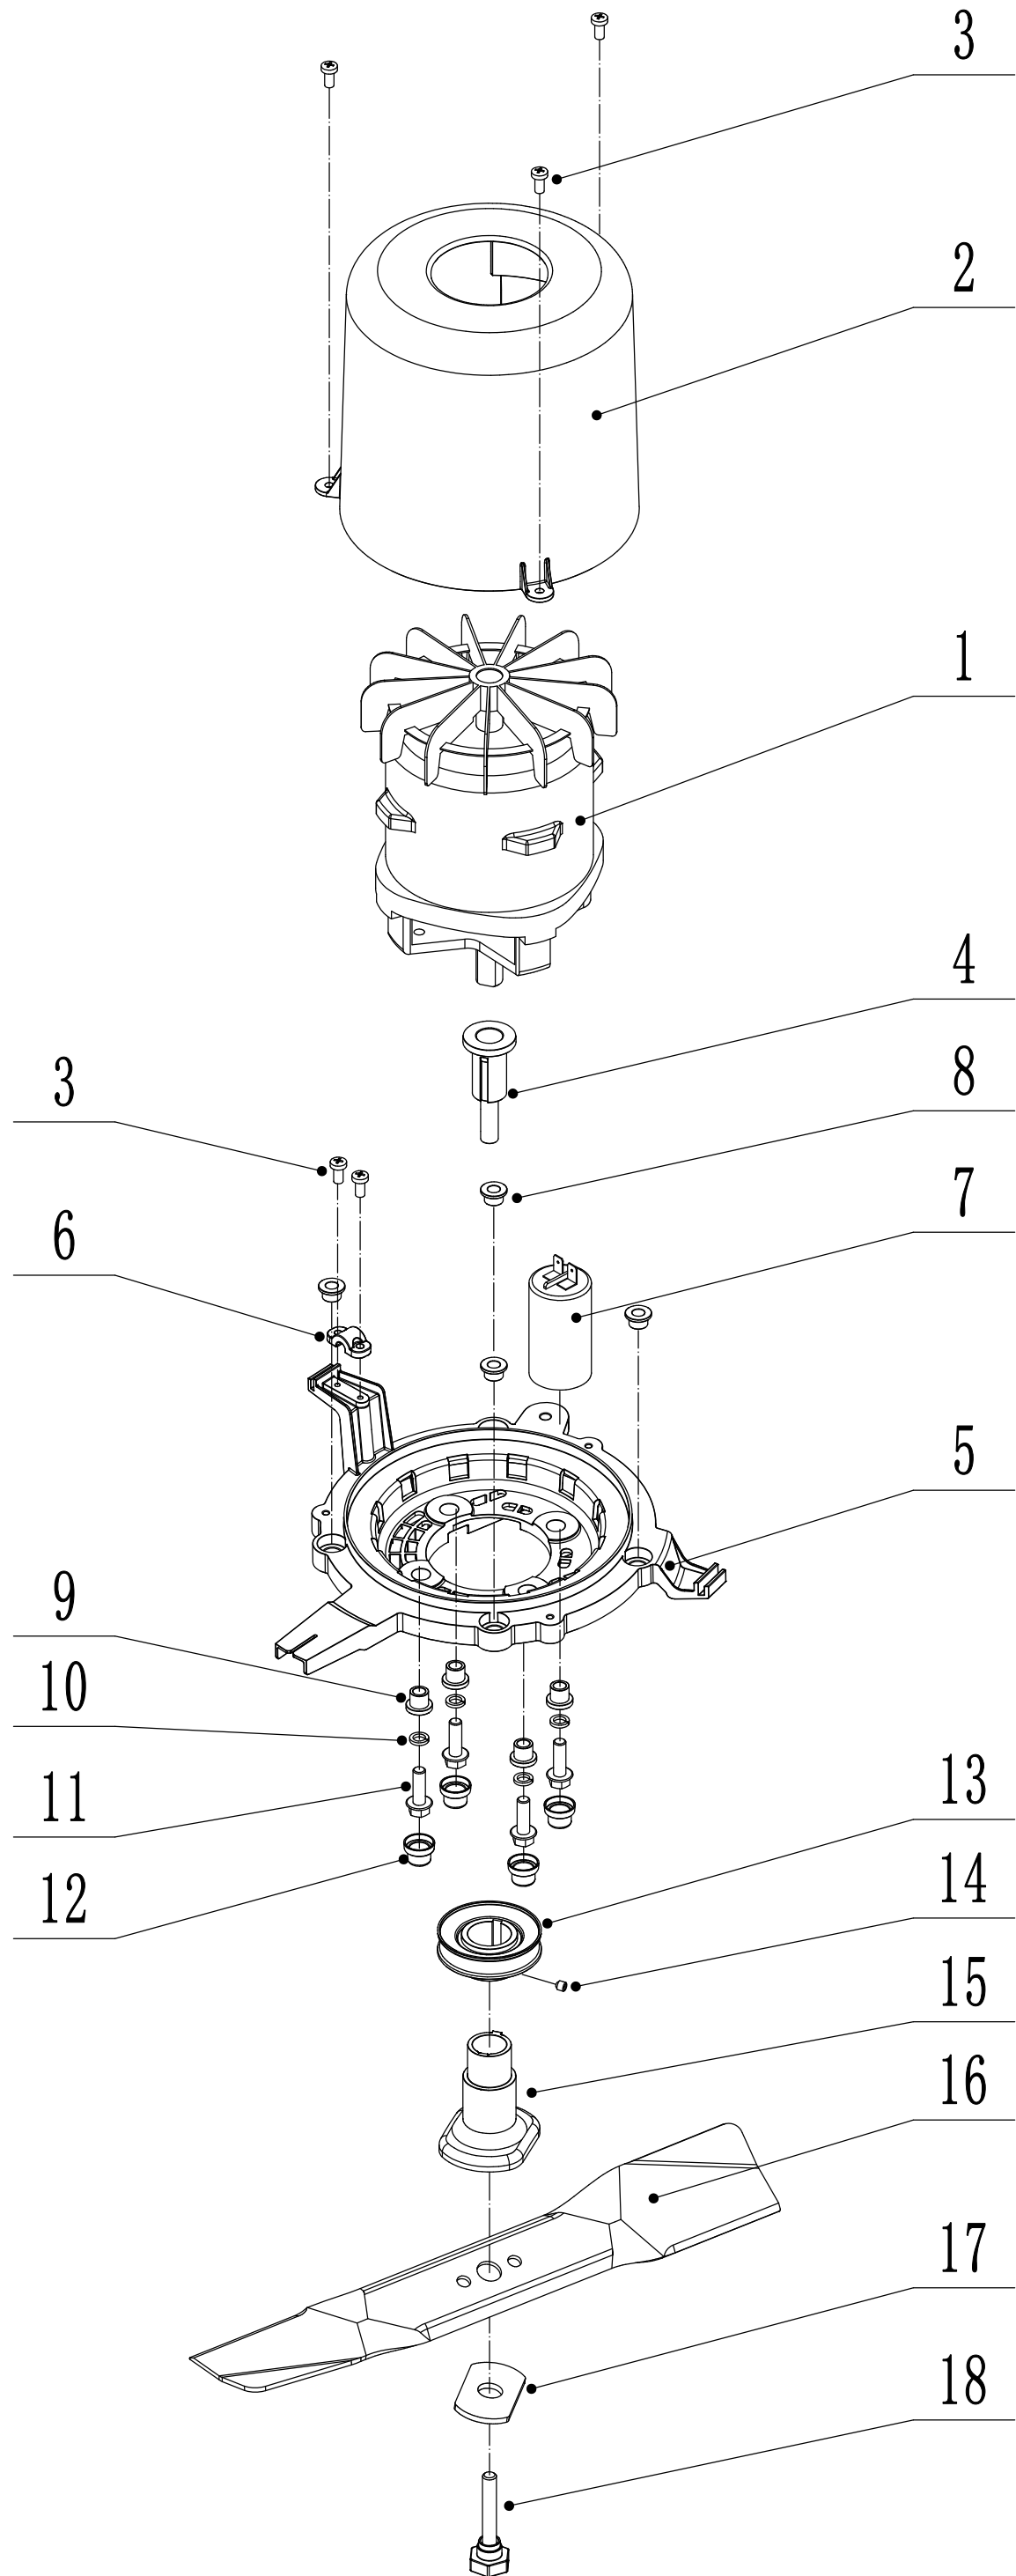

1 Main Body

Part 1 - Main Body Spare parts		
No.	ID Zboží	Název
1	4510101020/49	Main Body
2	0102006012	Bolt - M6x12
3	0202006000	Lock Nut - M6
4	4520111011	Belt - V10x725
5	0301008000	Flat Washer
6	0202008000	Lock Nut - M8
7	4540109010	Belt Cover
8	0106005019	St Pan Screw - 4.8x19
9	0102010045	Bolt - M10x45
10	5310317010	Spring Bracket
11	0302010000	Big Washer
12	0202010000	Lock Nut - M10
13	5320114020/01	Upper Bearing Bracket
14	4510112010/02	Rod - Trailing Flap
15	4510111010	Trailing Flap
16	4510310020/40	Connecting Rod
17	0301010000	Flat Washer
18	5320333010	Check Ring
19	4510311010/01	Spring - Connecting Rod
20	0101010025	Bolt - M10x25
21	4540106010	Spacer
22	4540104010/22	Right Bracket
23	4540105010	Spacer - Left Bracket
24	0104006014	St Pan Screw - M6x14
25	4510107010/01	Graduator
26	0102008020	Bolt - M8x20
27	4540103010/22	Left Bracket
28	0401008000	Spring Washer
29	4820541010	Knob
30	4510513010/01	Bolt - M8x25
31	4540107010	Spacer - Grass Bag Flap Rod
32	4520514010	Spacer - Clutch Cable
33	5320136010	Spacer - Grass Bag Flap
34	5320127021	Nylon Spacer - Grass Bag Flap
35	4510113020/22	Grass Bag Flap
36	4510115010	Spring - Grass Bag Flap
37	4510114020/02	Rod - Grass Bag Flap
38	0106006019	ST Pan Screw - 5.5x19
39	4540102010	Engine Cover

2 Blade System

Part 2 - Blade System spare parts		
No.	ID Zboží	Název
1	YY801800	Electric Motor
2	4540410010	Motor Shield
3	0106005013	St Pan Screw - St 4.8x13
4	4540409010	Spindle Sheath
5	4340408010	Motor Connecting Base
6	4540414010	Cable Clip
7	DY25UF/450V	Capacitor
8	4540413010/02	Spacer
9	4540411010/02	Partition
10	0401008000	Spring Washer
11	0102008025	Bolt - M8x25
12	4540412010	Spacer
13	4540402010	Pulley
14	0105006006	Locating Screw
15	4540403010	Adaptor
16	4540404010/22	Blade
17	4540407010/04	Spring Washer
18	4540405010	Central Bolt