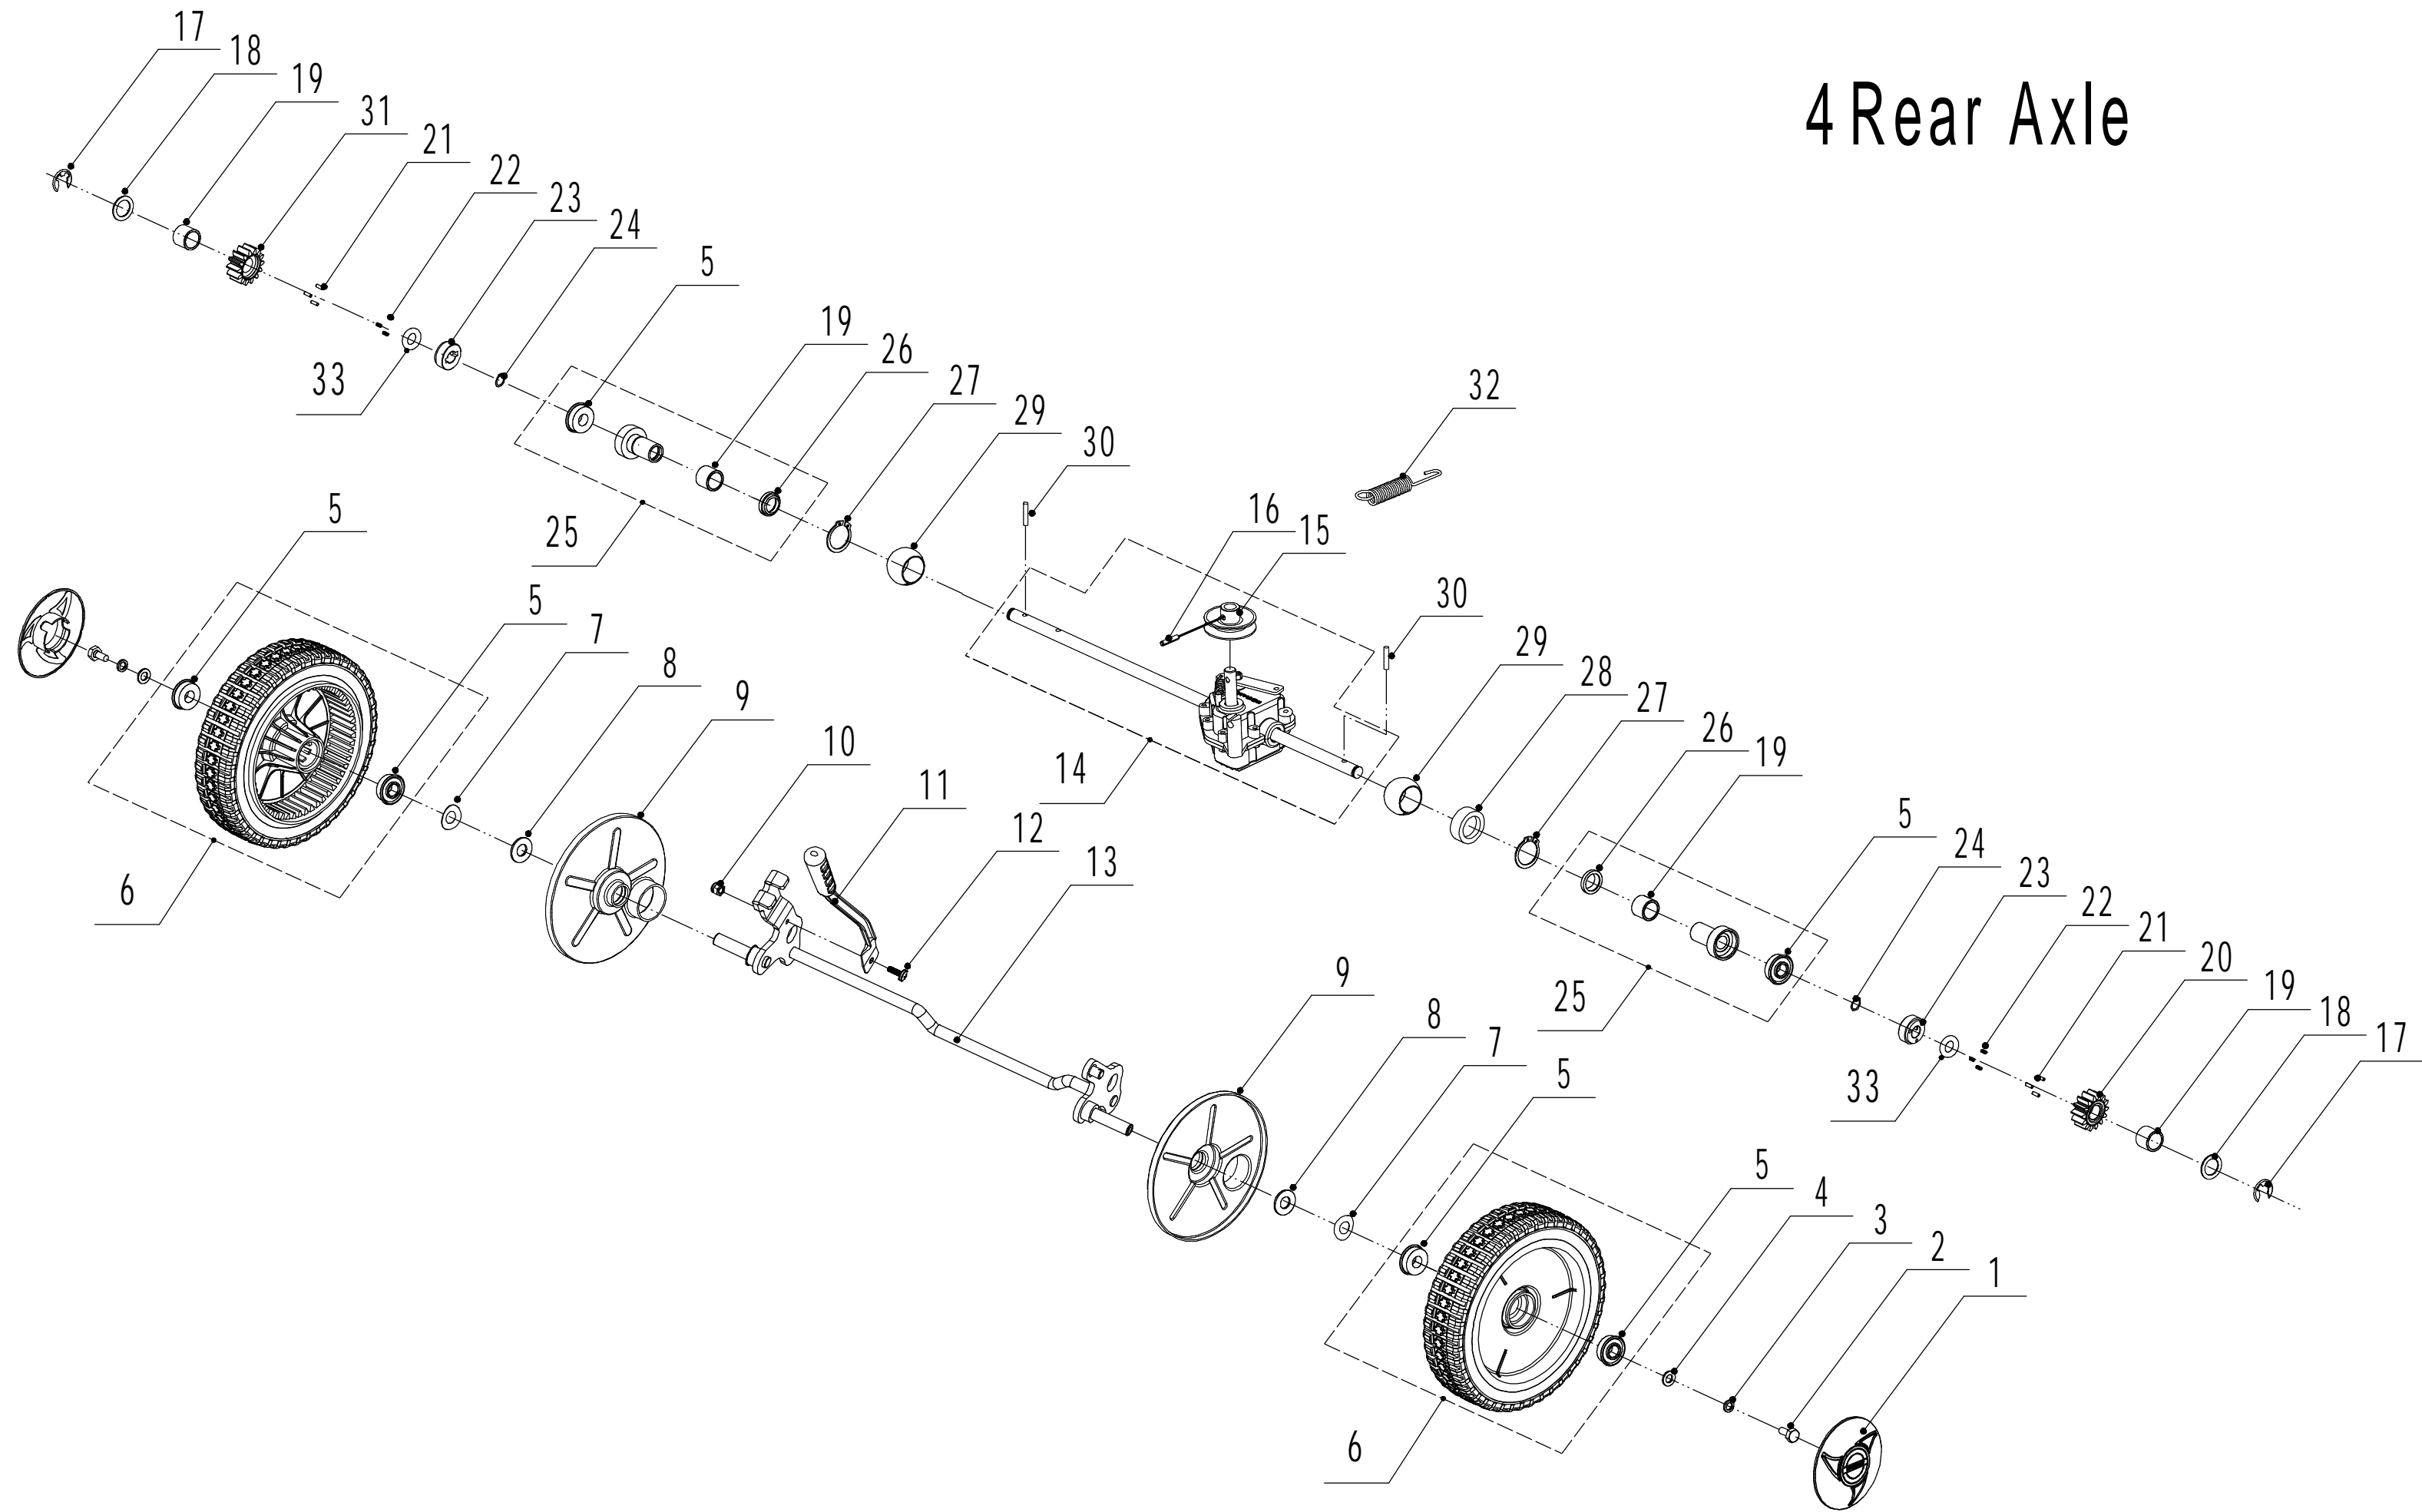

4 Rear Axle

Part 4 - Rear axle Spare parts		
No.	ID Zboží	Název
1	5310214010	Wheel Cap
2	0101008016	Bolt - M8x16
3	0401008000	Spring Washer
4	0301008000	Flat Washer
5	5310213010	Weibang Bearing
6	4510210010/40	Rear Wheel
7	5310211010/02	Spacer
8	5310210010/02	Axle Washer
9	4520308010	Dustproof Shield
10	0202006000	Lock Nut - M6
11	4510303010/40	Adjustment Lever
12	0104006014	Pan Screw - M6x14
13	4520301010/01	Rear Axle
14	Y204540P	Gearbox
15	4540318010	Gearbox Pulley
16	0701005020	Flexible Pin
17	1301009000	Check Ring
18	5020311010/04	Anti-friction Washer
19	5320326010	Bearing
20	HQ000100010	Left Drive Pinion
21	HQ000100030	Pin
22	HQ000100040	Spring
23	HQ000100050	Ratchet
24	1001012000	Check Ring
25	Y065320	Bearing Sheath Assembly - Left
26	5320327010	Dustproof Ring
27	1001020000	Elastic Washer
28	4520313010/02	Spacer
29	5320328010	Nylon Ball Bearing
30	HQ000100060	Pin For Ratchet
31	HQ000100020	Right Drive Pinion
32	4520312010	Gearbox Spring
33	1401025015	O-Ring