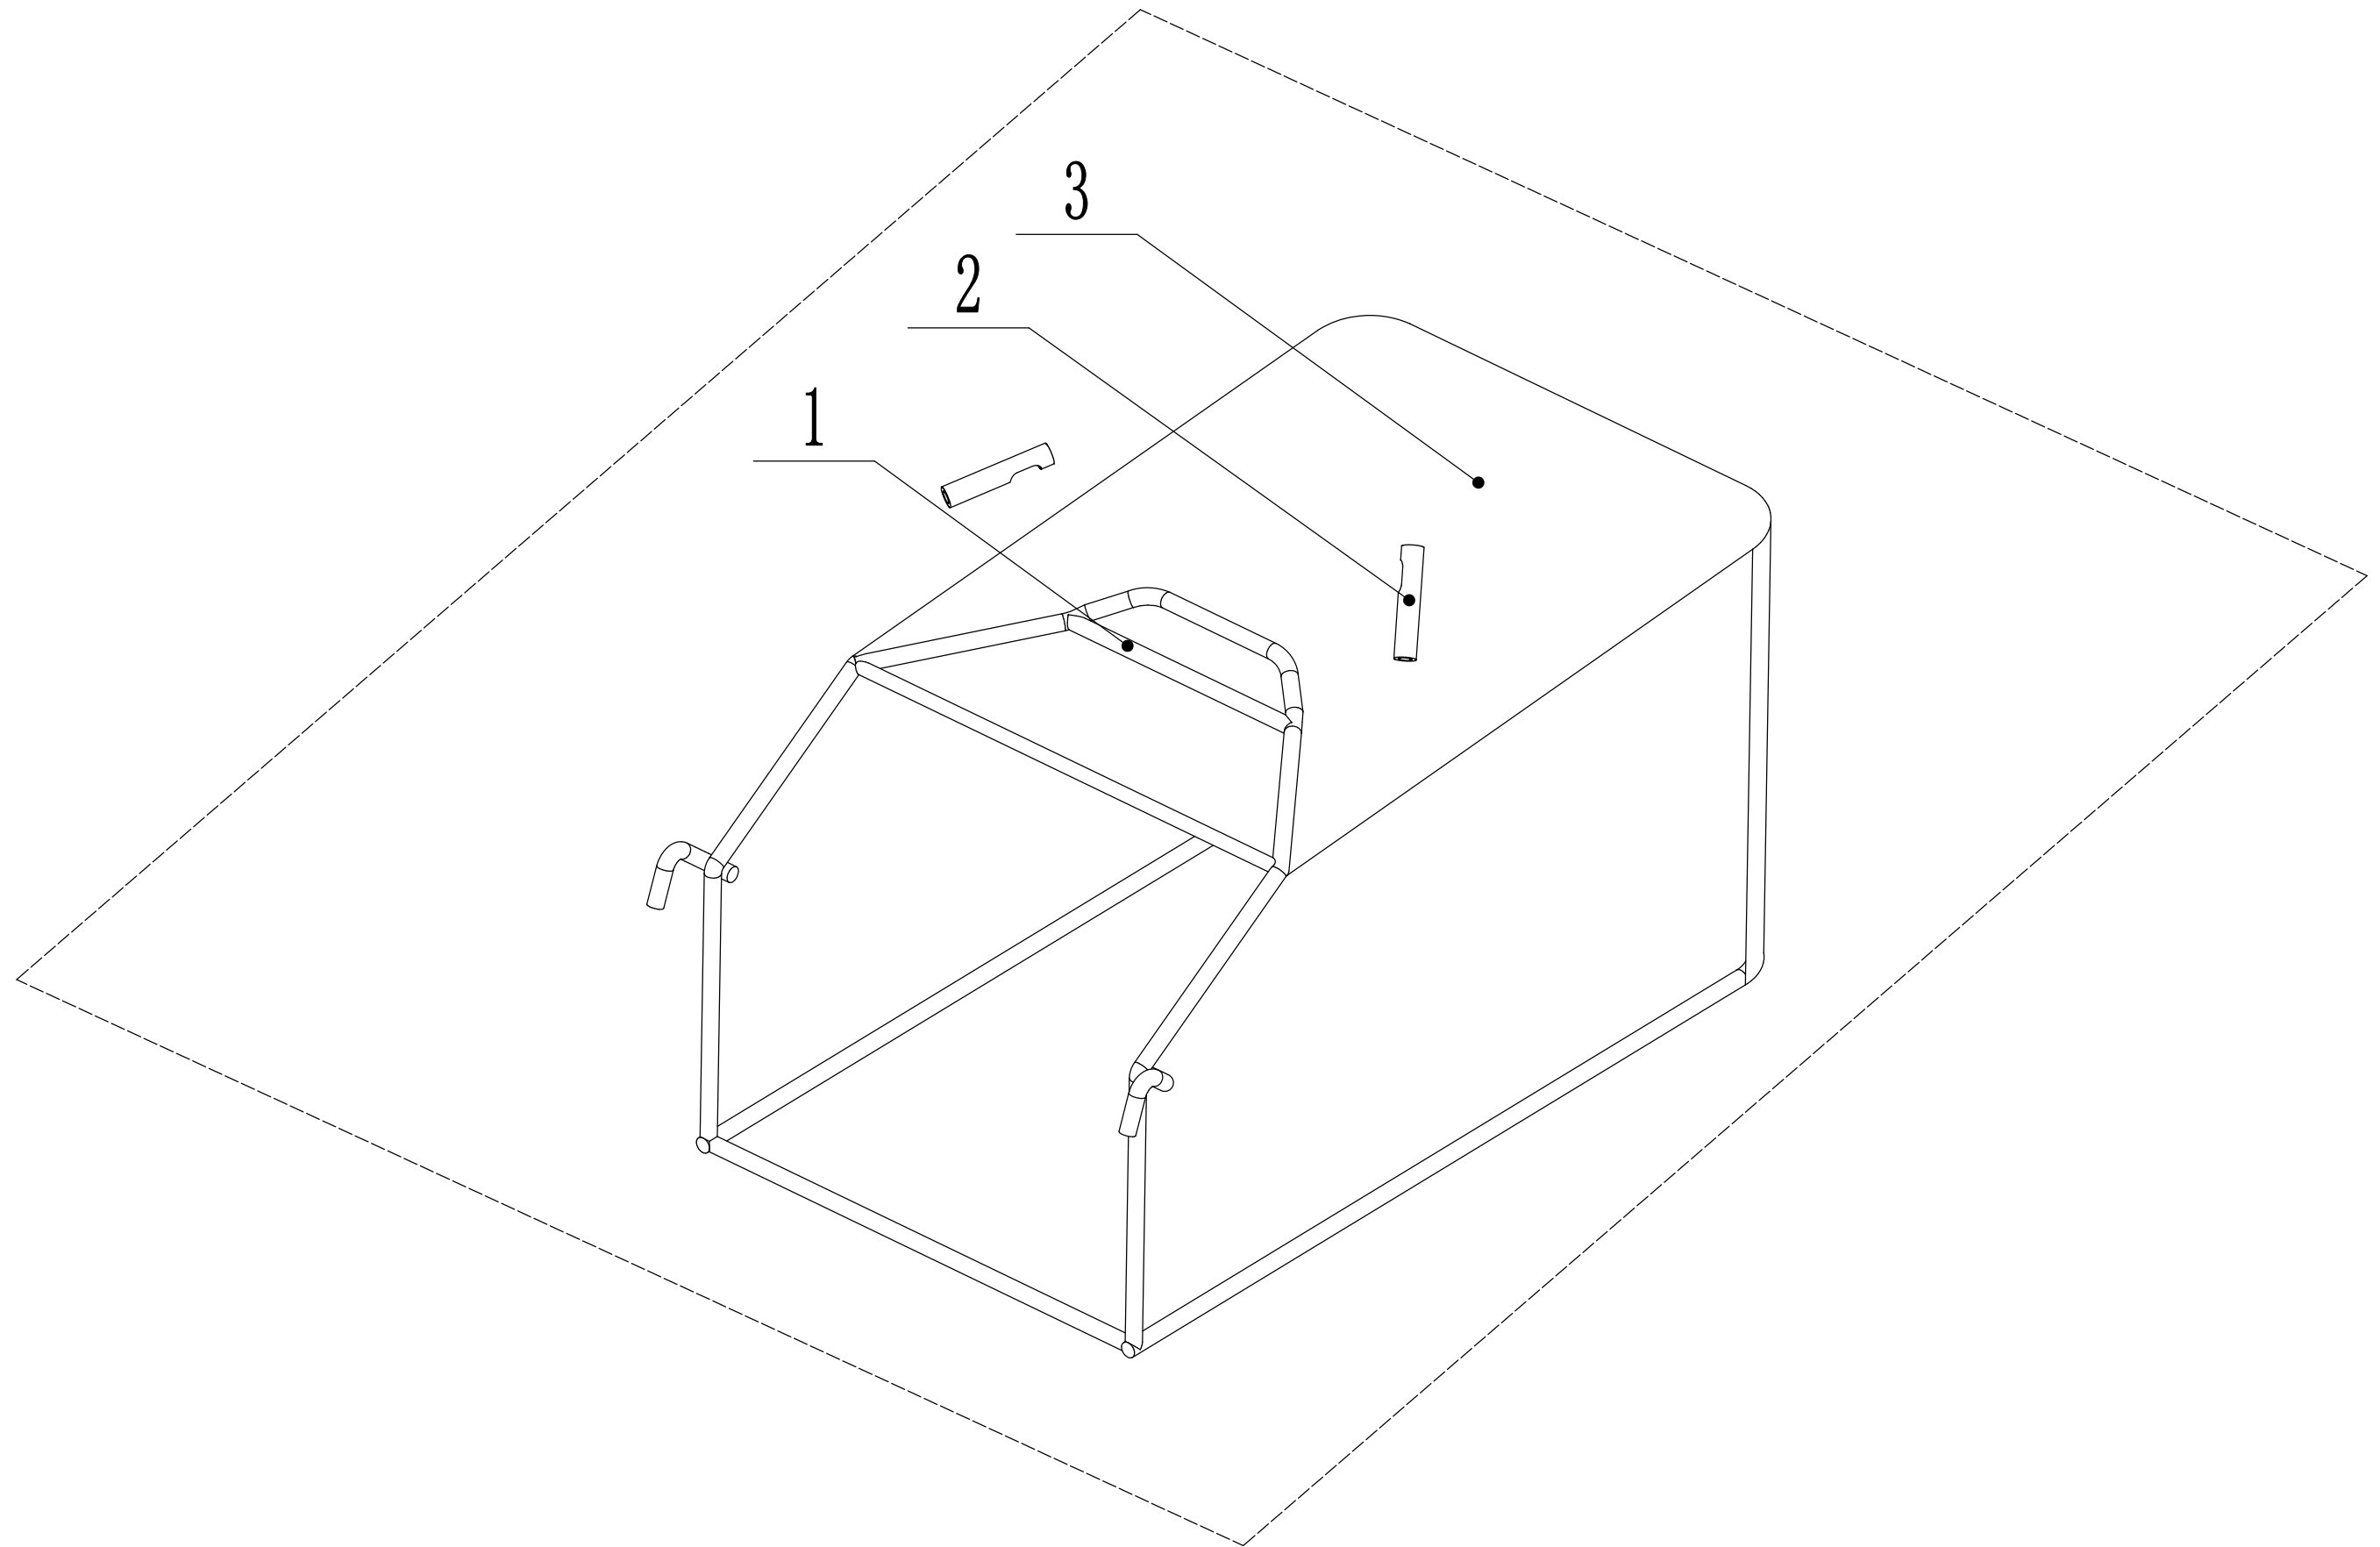

6 Grass Catcher

Part 6 - Grass Catcher Spare parts		
No.	ID Zboží	Název
1	4510602030/22	Frame
2	4510602050	Frame Sleeve
3	4510603120/84	Grass Bag