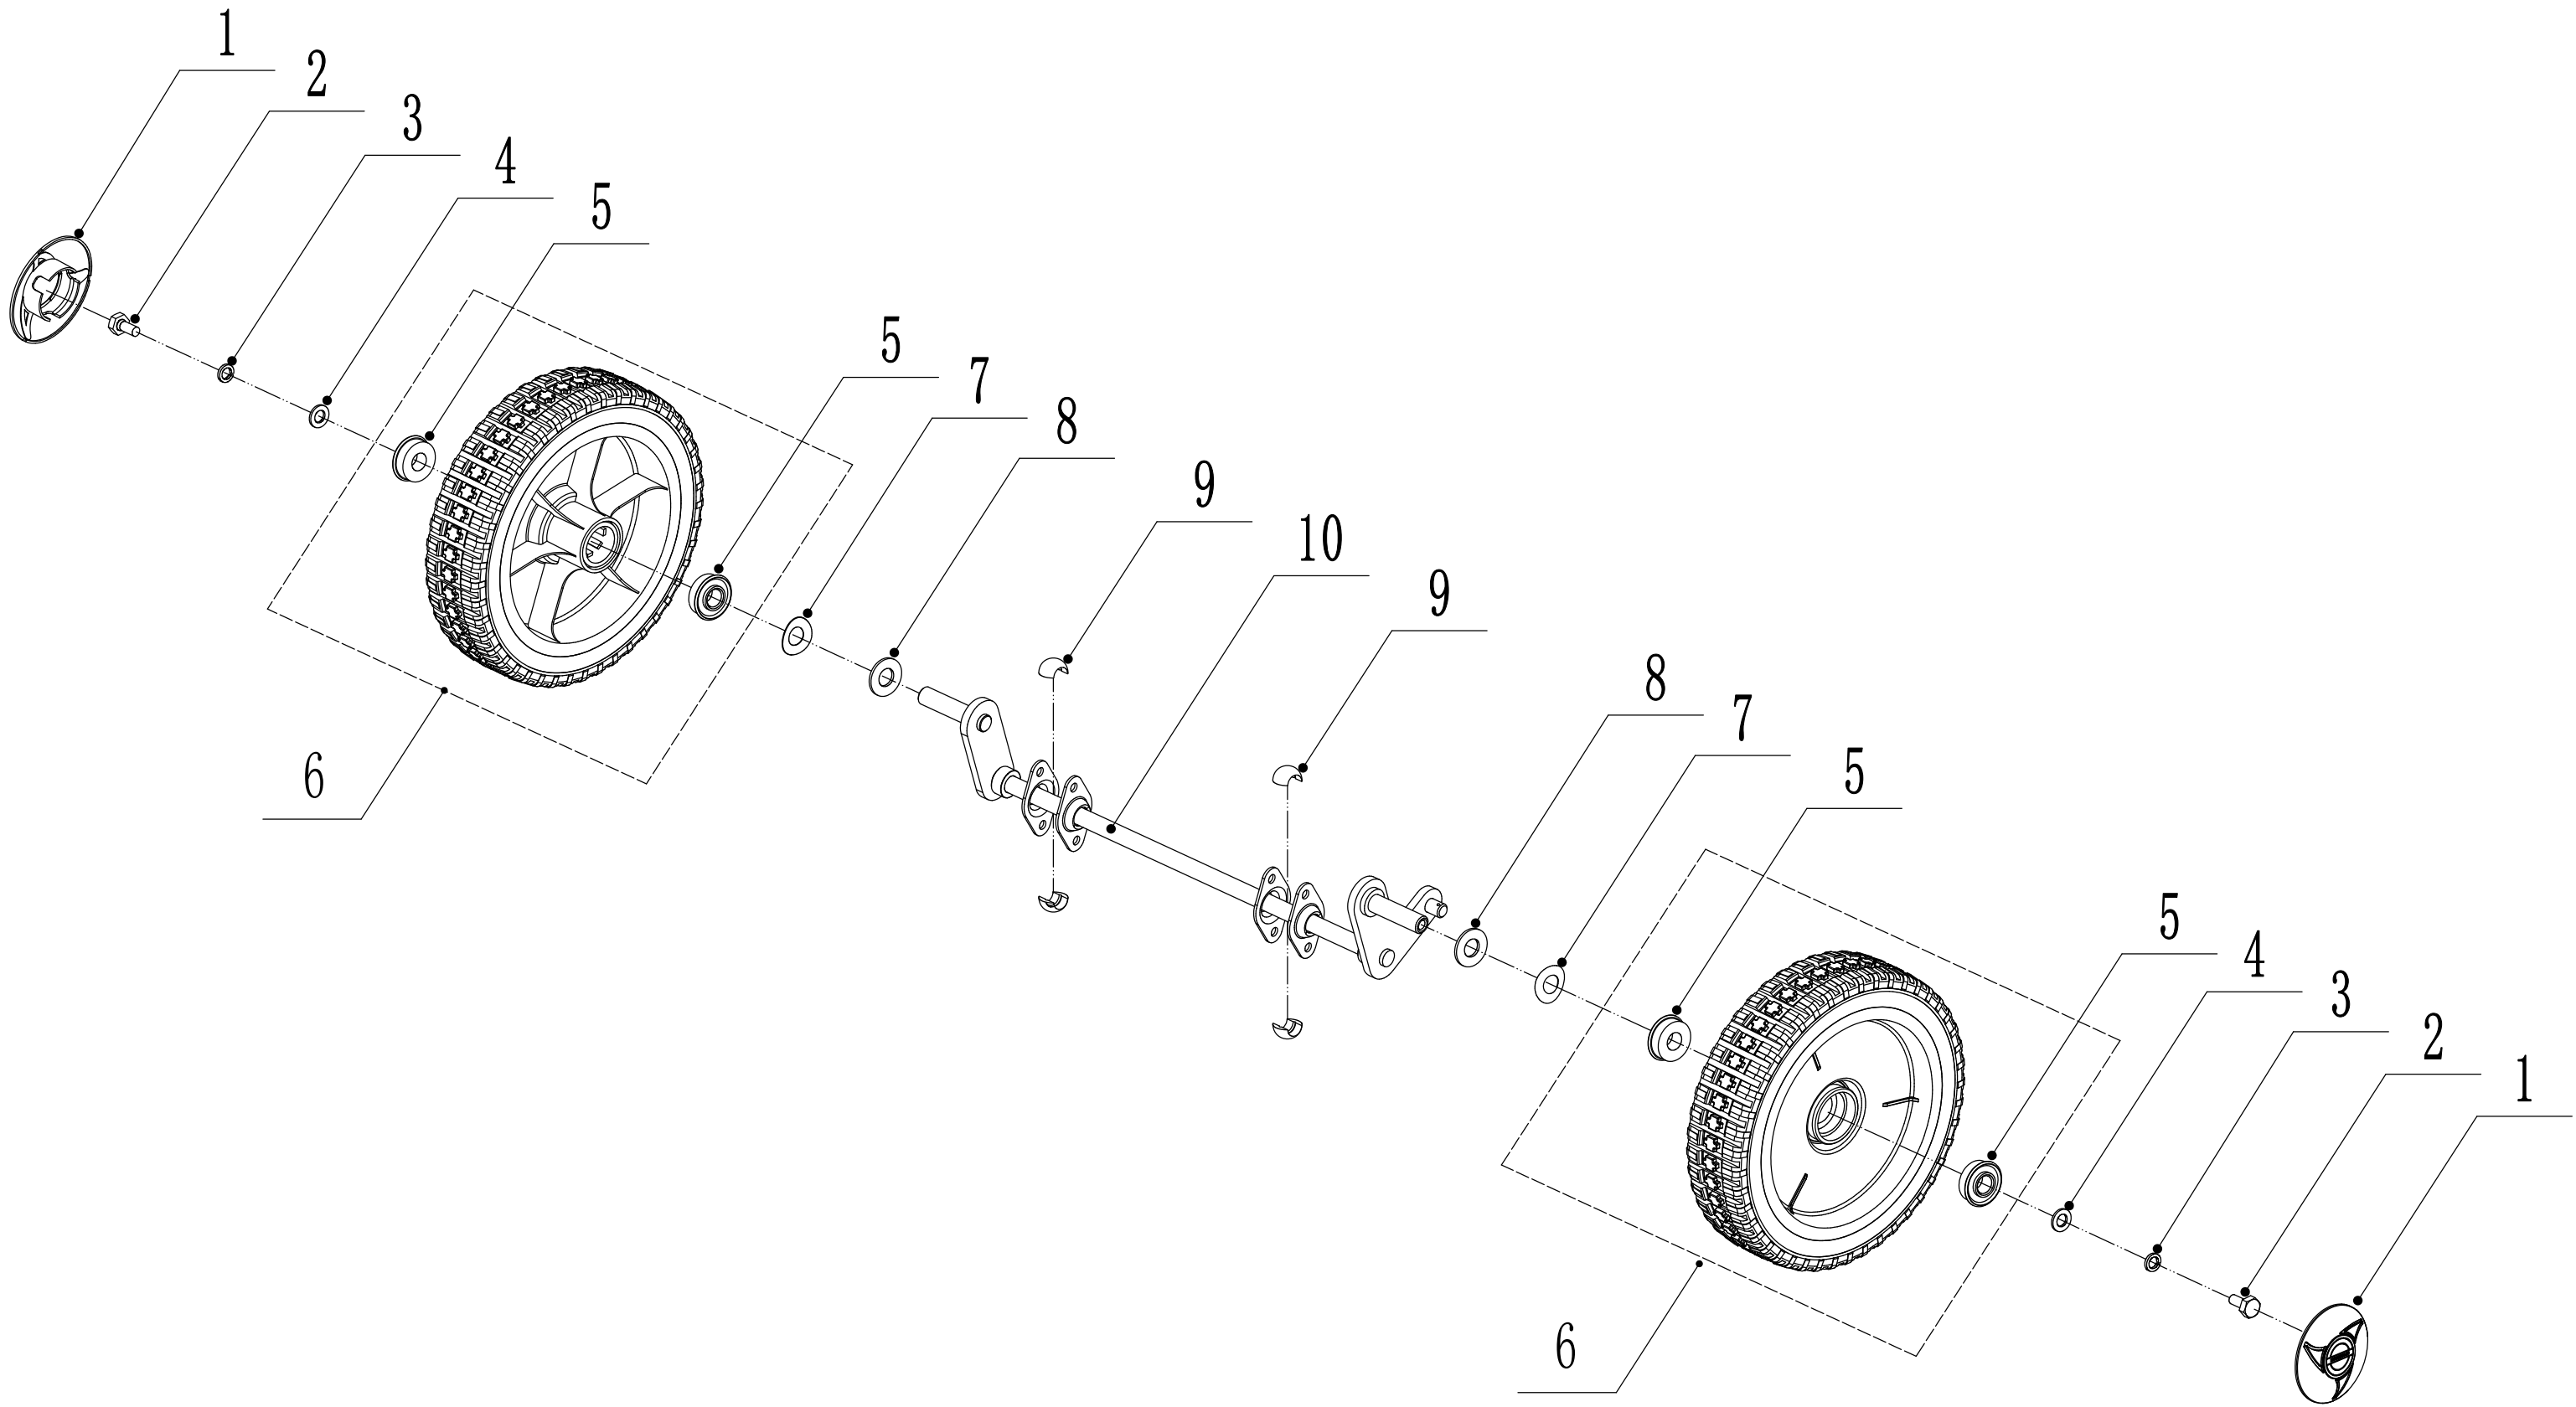

1 Main Body

Part 1 - Main Body Spare parts		
No.	ID Zboží	Název
1	4510101020/49	Main Body
2	0102006012	Bolt - M6x12
3	0202006000	Lock Nut - M6
4	4520111011	Belt - V10x725
5	0301008000	Flat Washer
6	0202008000	Lock Nut - M8
7	4540109010	Belt Cover
8	0106005019	St Pan Screw - 4.8x19
9	0102010045	Bolt - M10x45
10	5310317010	Spring Bracket
11	0302010000	Big Washer
12	0202010000	Lock Nut - M10
13	5320114020/01	Upper Bearing Bracket
14	4510112010/02	Rod - Trailing Flap
15	4510111010	Trailing Flap
16	4510310020/40	Connecting Rod
17	0301010000	Flat Washer
18	5320333010	Check Ring
19	4510311010/01	Spring - Connecting Rod
20	0101010025	Bolt - M10x25
21	4540106010	Spacer
22	4540104010/22	Right Bracket
23	4540105010	Spacer - Left Bracket
24	0104006014	St Pan Screw - M6x14
25	4510107010/01	Graduator
26	0102008020	Bolt - M8x20
27	4540103010/22	Left Bracket
28	0401008000	Spring Washer
29	4820541010	Knob
30	4510513010/01	Bolt - M8x25
31	4540107010	Spacer - Grass Bag Flap Rod
32	4520514010	Spacer - Clutch Cable
33	5320136010	Spacer - Grass Bag Flap
34	5320127021	Nylon Spacer - Grass Bag Flap
35	4510113020/22	Grass Bag Flap
36	4510115010	Spring - Grass Bag Flap
37	4510114020/02	Rod - Grass Bag Flap
38	0106006019	ST Pan Screw - 5.5x19
39	4540102010	Engine Cover

3 Front Axle

Part 3 - Front axle Spare parts		
No.	ID Zboží	Název
1	5310214010	Wheel Cap
2	0101008016	Bolt - M8x16
3	0401008000	Spring Washer
4	0301008000	Flat Washer
5	5310213010	Weibang Bearing
6	4510210010/40	Wheel
7	5310211010/02	Spring Spacer
8	5310210010/02	Axle Washer
9	5310209010	Ball Bearing
10	4510201010/01	Front Axle