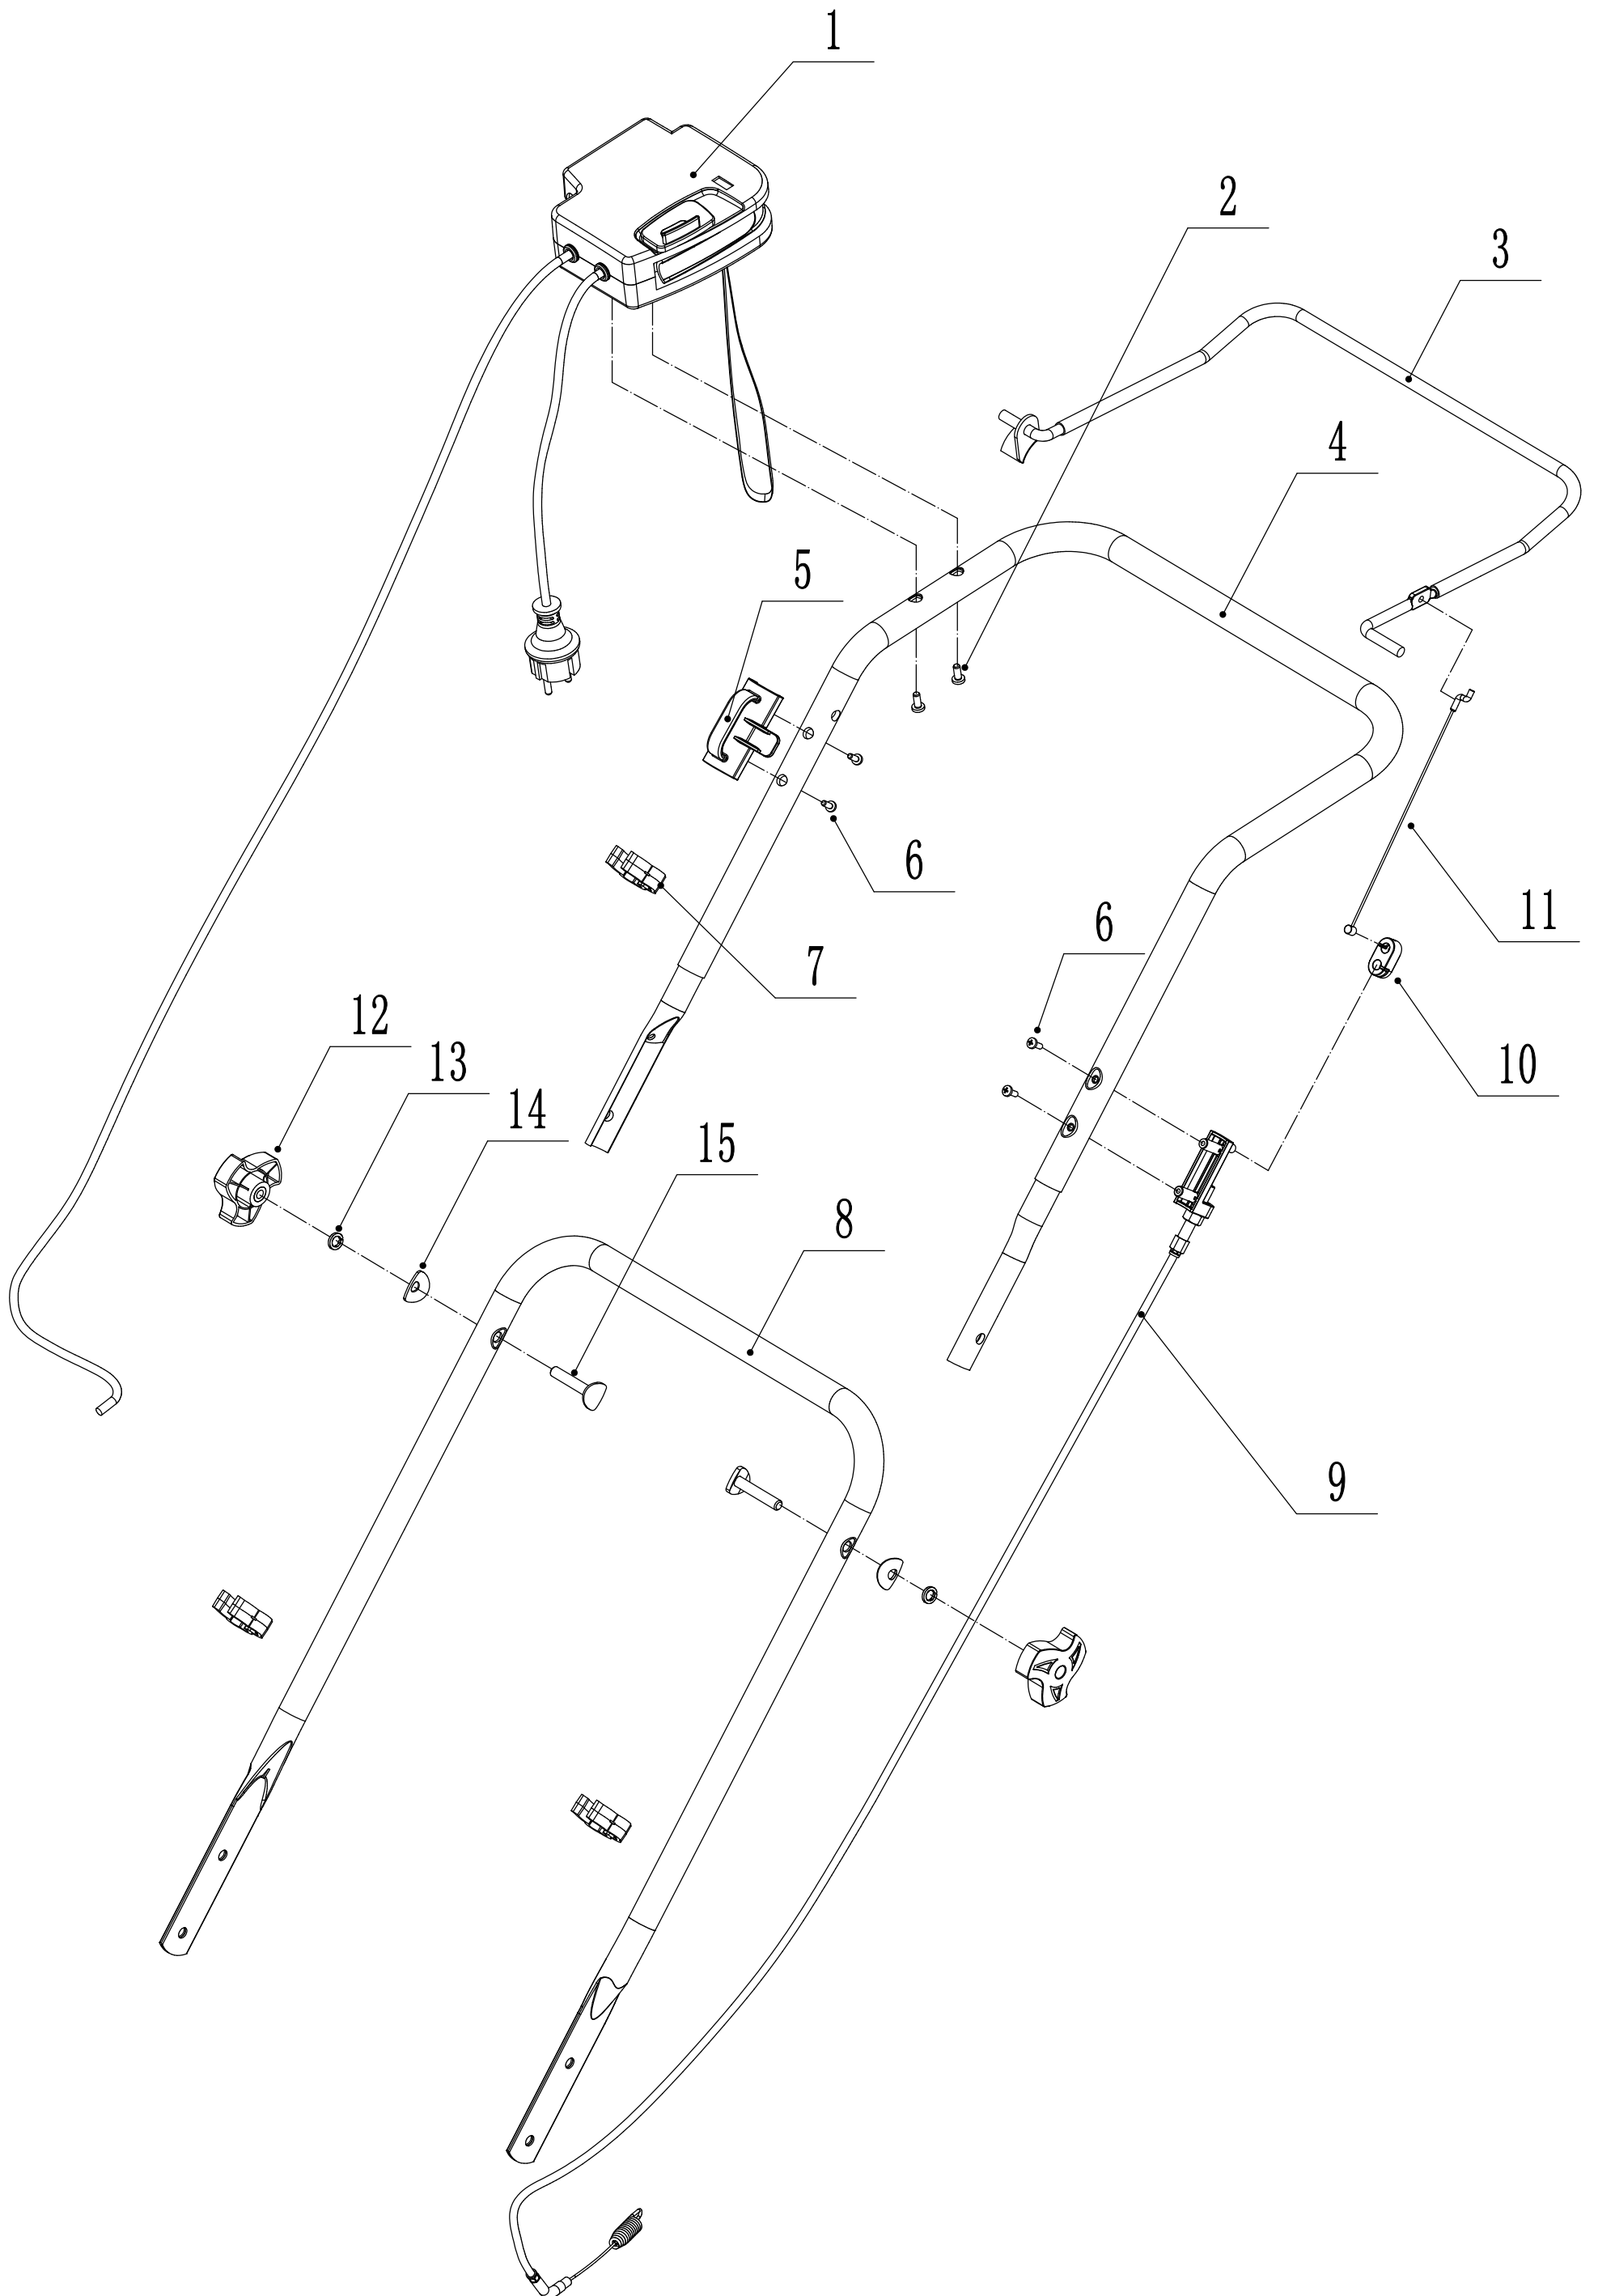

5 Handle And Controls

Part 5 - Handle and Control Spare parts		
No.	ID Zboží	Název
1	4540503010	Switch
2	0106005019	St Pan Screw - 4.8x19
3	4540504010	Cluth Lever
4	4540501010	Upper Handle
5	4540505010	Cable Bracket
6	0106004013	St Pan Screw - 4.2x13
7	4540507010	Cable Clip
8	4540502010/22	Lower Handle
9	4540506010	Cluth Cable
10	4540506030	Connector
11	4540506040	Cluth Cable Core
12	4820541010	Knob
13	0401008000	Spring Washer
14	4510510010/01	Arc Washer
15	5310510010/01	Bolt - M8x45