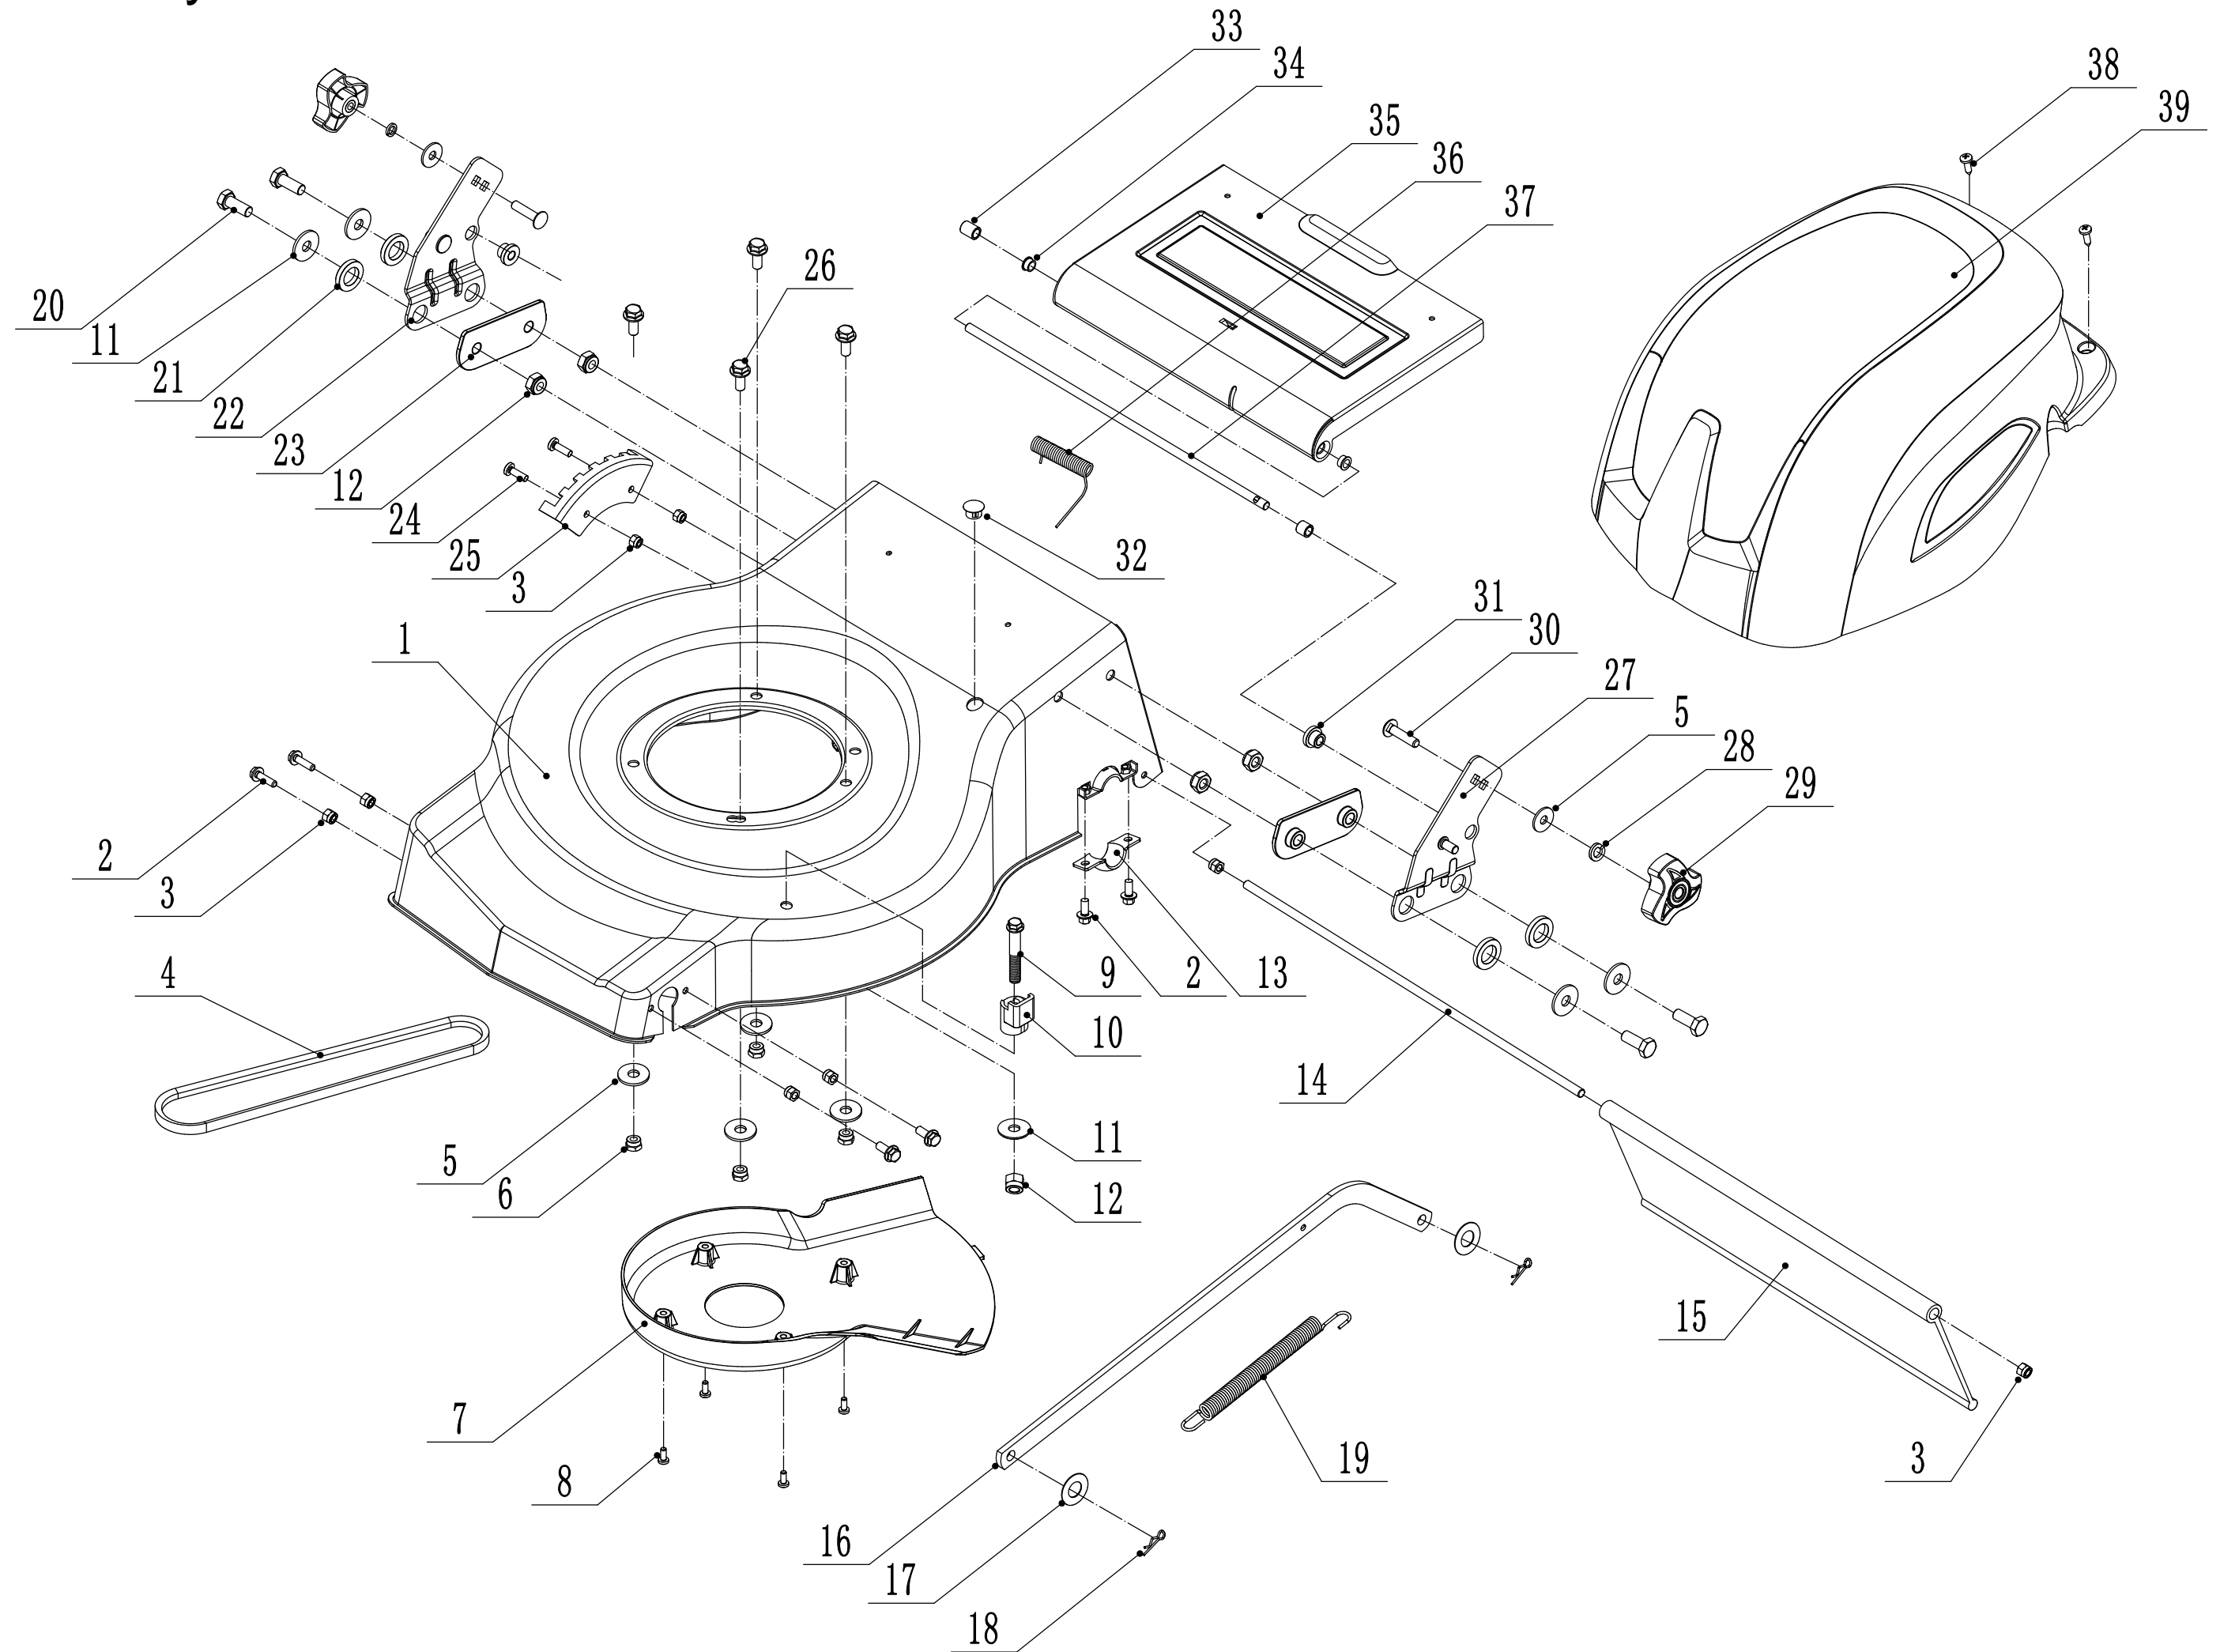

1 Main Body

Part 1 - Main Body Spare parts		
No.	ID Zboží	Název
1	4510101020/49	Main Body
2	0102006012	Bolt - M6x12
3	0202006000	Lock Nut - M6
4	4520111011	Belt - V10x725
5	0301008000	Flat Washer
6	0202008000	Lock Nut - M8
7	4540109010	Belt Cover
8	0106005019	St Pan Screw - 4.8x19
9	0102010045	Bolt - M10x45
10	5310317010	Spring Bracket
11	0302010000	Big Washer
12	0202010000	Lock Nut - M10
13	5320114020/01	Upper Bearing Bracket
14	4510112010/02	Rod - Trailing Flap
15	4510111010	Trailing Flap
16	4510310020/40	Connecting Rod
17	0301010000	Flat Washer
18	5320333010	Check Ring
19	4510311010/01	Spring - Connecting Rod
20	0101010025	Bolt - M10x25
21	4540106010	Spacer
22	4540104010/22	Right Bracket
23	4540105010	Spacer - Left Bracket
24	0104006014	St Pan Screw - M6x14
25	4510107010/01	Graduator
26	0102008020	Bolt - M8x20
27	4540103010/22	Left Bracket
28	0401008000	Spring Washer
29	4820541010	Knob
30	4510513010/01	Bolt - M8x25
31	4540107010	Spacer - Grass Bag Flap Rod
32	4520514010	Spacer - Clutch Cable
33	5320136010	Spacer - Grass Bag Flap
34	5320127021	Nylon Spacer - Grass Bag Flap
35	4510113020/22	Grass Bag Flap
36	4510115010	Spring - Grass Bag Flap
37	4510114020/02	Rod - Grass Bag Flap
38	0106006019	ST Pan Screw - 5.5x19
39	4540102010	Engine Cover

5 Handle And Controls

Part 5 - Handle and Control Spare parts		
No.	ID Zboží	Název
1	4540503010	Switch
2	0106005019	St Pan Screw - 4.8x19
3	4540504010	Cluth Lever
4	4540501010	Upper Handle
5	4540505010	Cable Bracket
6	0106004013	St Pan Screw - 4.2x13
7	4540507010	Cable Clip
8	4540502010/22	Lower Handle
9	4540506010	Cluth Cable
10	4540506030	Connector
11	4540506040	Cluth Cable Core
12	4820541010	Knob
13	0401008000	Spring Washer
14	4510510010/01	Arc Washer
15	5310510010/01	Bolt - M8x45