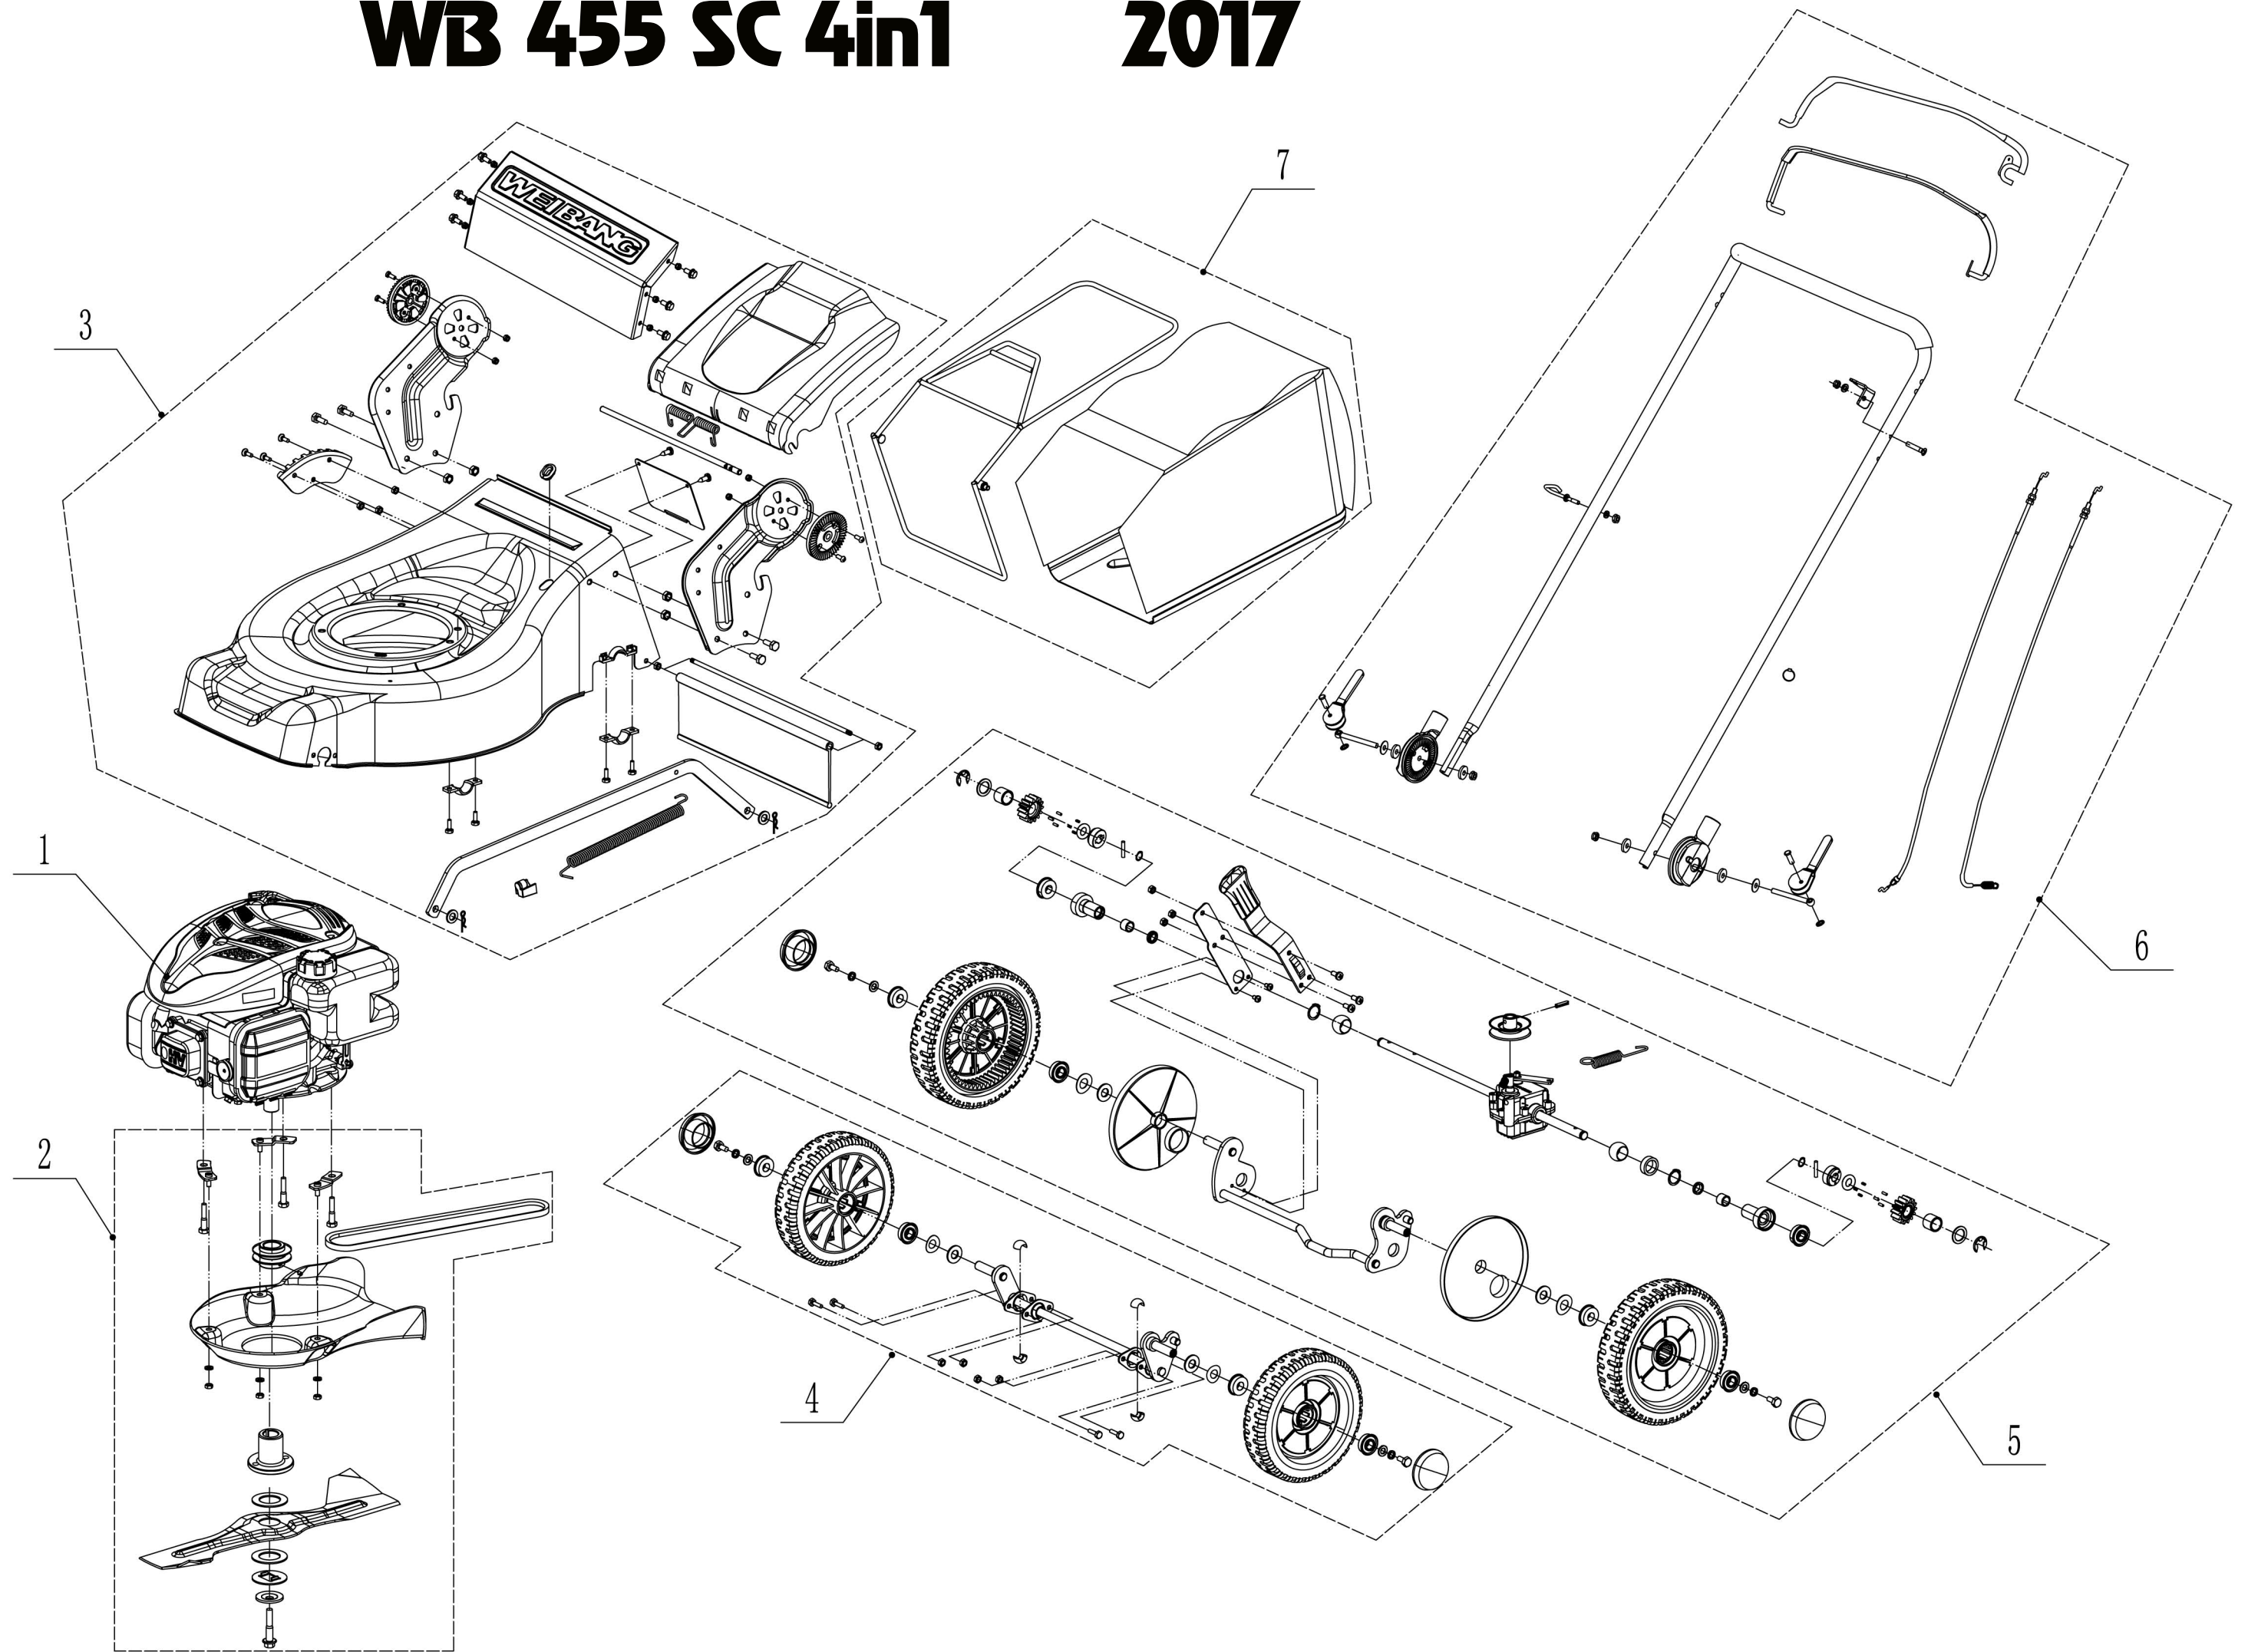

WB 455 SC 4in1

2017

2 WB455SC Main Body

Part 2 - Main Body

No.	ID zboží	Název
1	4560101002/44	chassis
2	0102008016	bolt
3	0104005012	screw
4	AVSA000000040/22	tooth disc
5	4560112010K/44	right bracket
6	0202005000	lock nut
7	0202008000	lock nut
8	4560111010K/44	left bracket
9	0102006012	bolt
10	4560111030K/44	connector
11	0104006016	cross slot screw
12	4560110010/01	graduator
13	0202006000	lock nut
14	5320114020/01	upper bearing bracket
15	4320119010	rear deflector
16	4320118010/02	rear pivot
17	5360122010	rubber ring
18	4560106010/02	rear cover pivot
19	5360118010	rear cover spring
20	4560105010	cover
21	0301010000	flat washer
22	WB2100020102/01	bolt
23	4560109010/44	draw staff
24	5320333010	draw staff block reed
25	5360105010D/44	shield
26	0106004009	cross slot ST screw
27	4560109012	spring bracket

3 WB455SC Blade System

Part 3 - Blade System

No.	ID zboží	Název
1	5360111010/02	engine washer 1
2	5360112010/02	engine washer 2
3	5320115010	ST screw
4	5320120012	V belt
5	4560102010	belt shield
6	0302006000	big flat washer
7	0202006000	lock nut
8		adapter sets
9	4510401010	key
10	5320404020/02	adapter
11	5310402010	friction washer
12	4510403010A/35	blade
13	5310404010/02	lock ring
14	5310406010/04	spring washer
15	5320405010	central bolt
16	5020402070/02	engine pulley
17	0105006006	locating screw

4 WB455SC Front Axle

Part 4 - Front Axle

No.	ID zboží	Název
1	5310214010	wheel cover
2	0101008015	bolt
3	0401008000	spring washer
4	301008000	flat washer
5	4510210010	wheel
6	5310213010	bearing
7		
8	5310211010/02	equalizing spring
9	5310210010/02	wheel axis spacer
10	5310209010	ball bearing
11	4560201010/01	front axle welding
12	0102006012	hex flange bolt
13	0202006000	lock nut