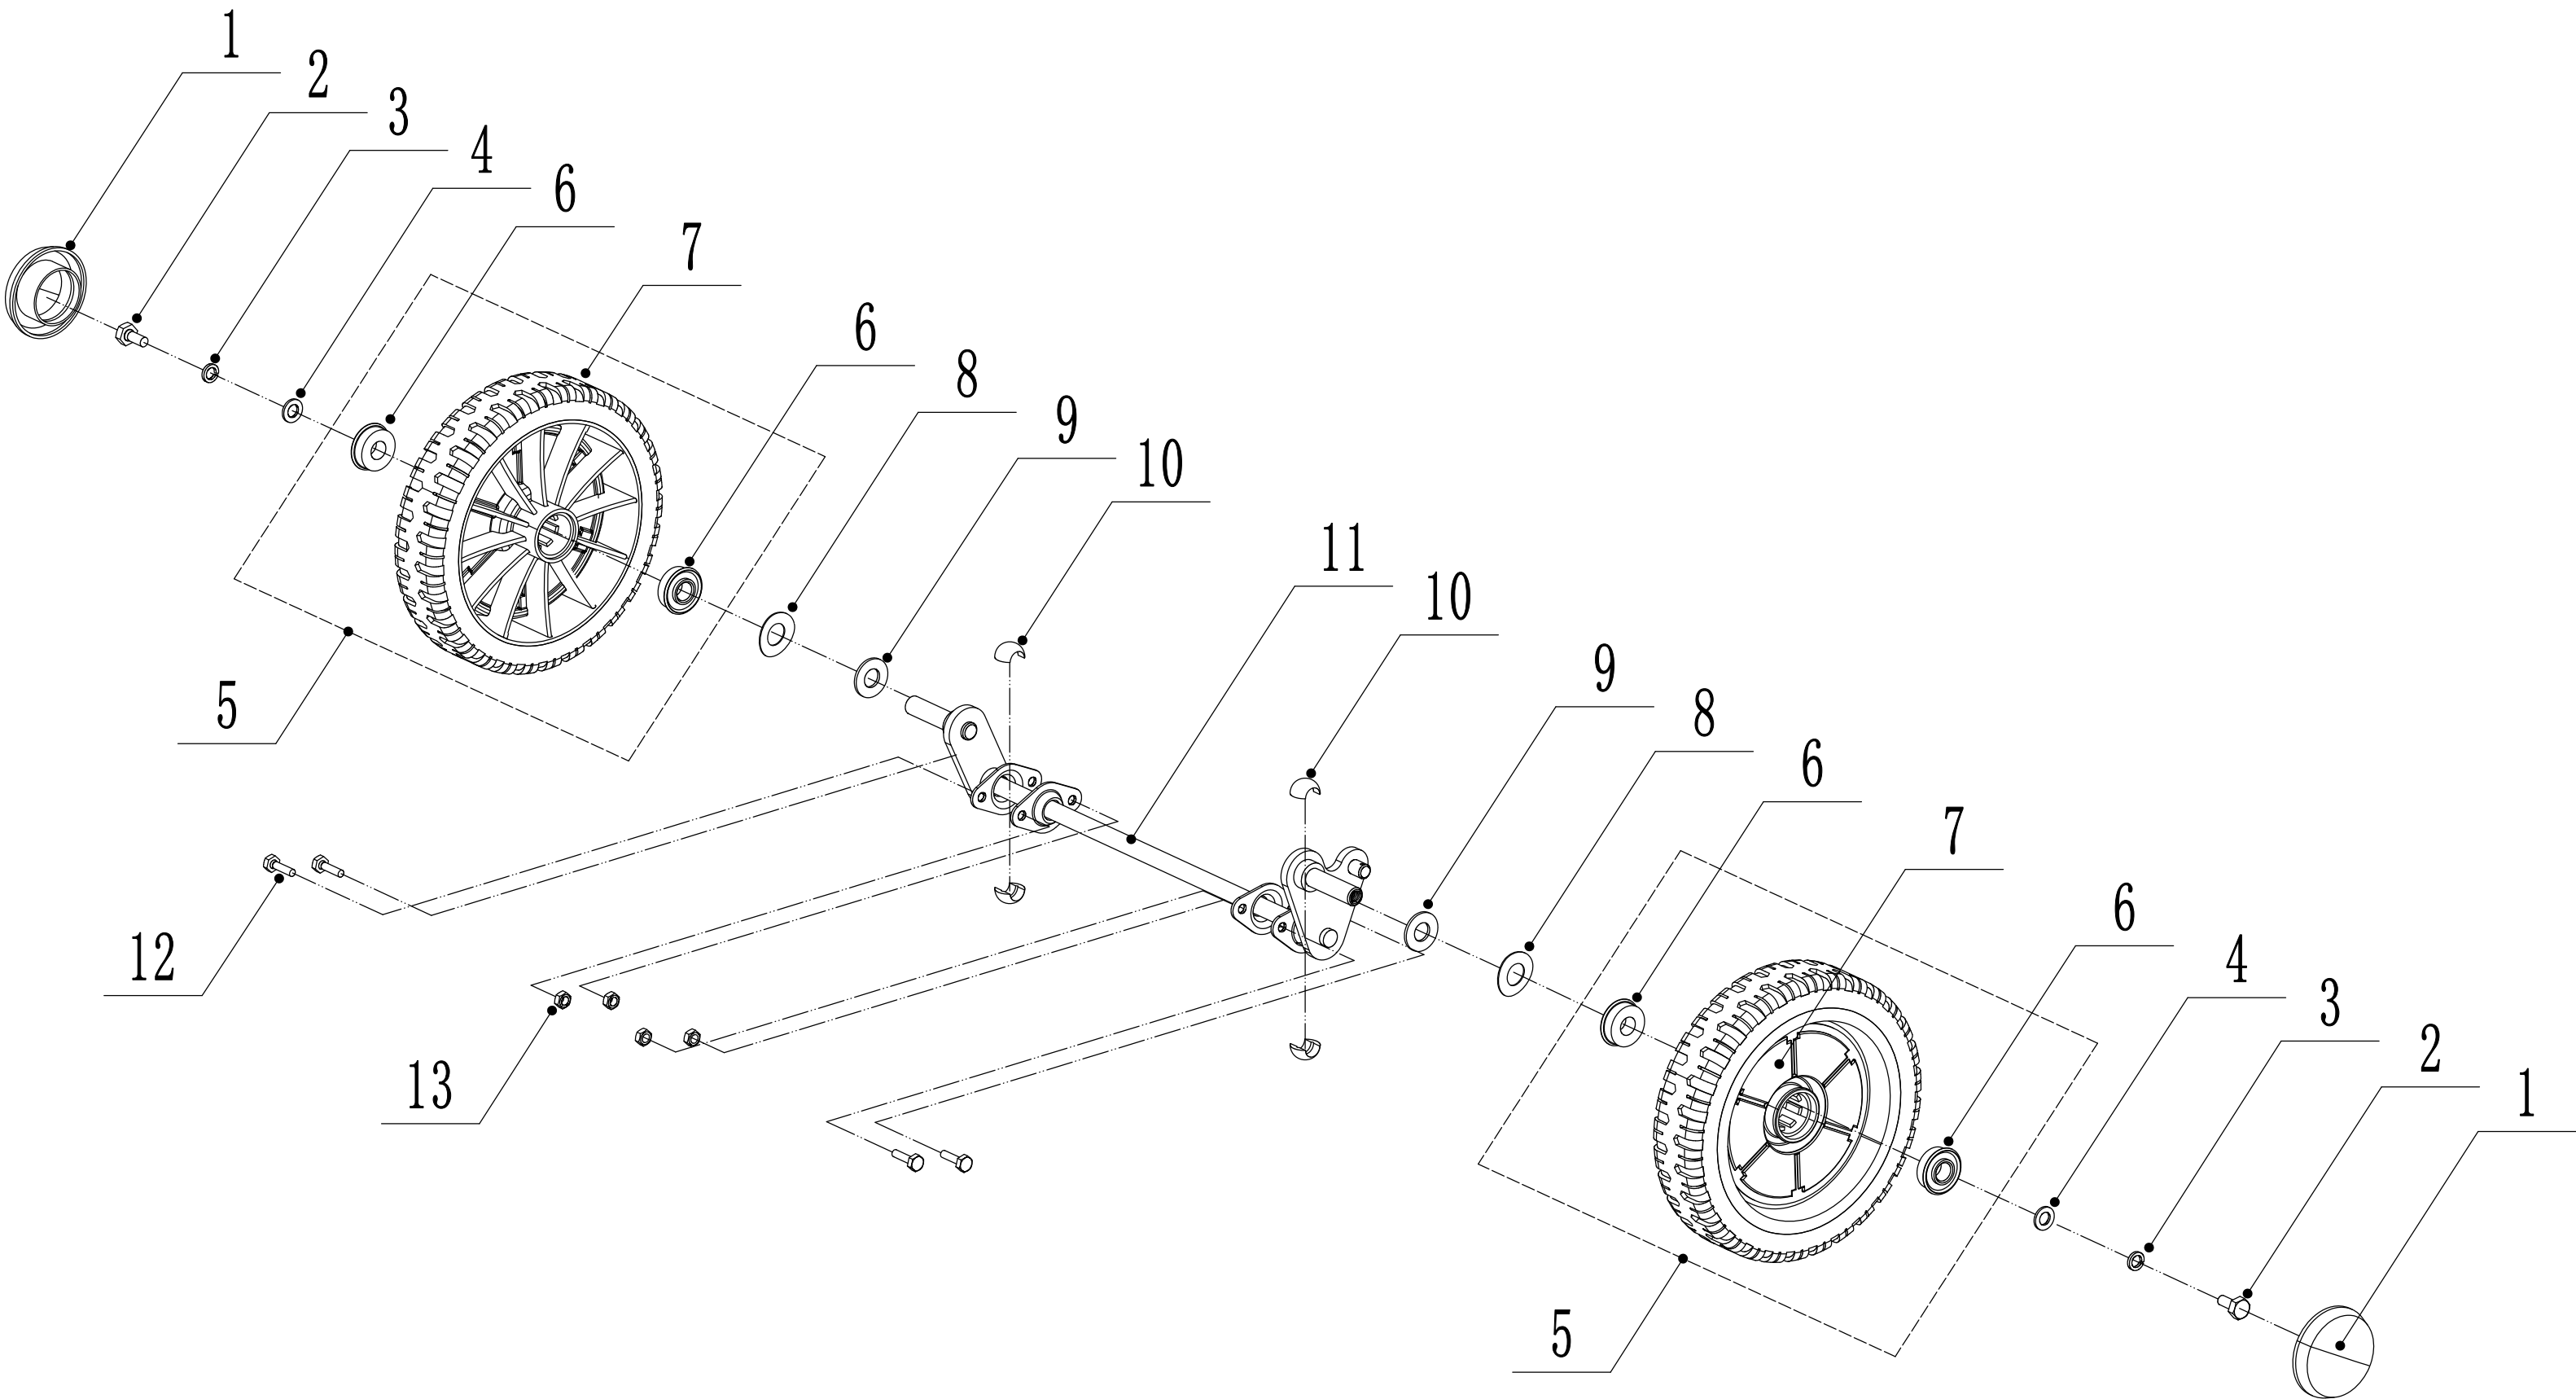

WB 455 SC 4in1

2017

2 WB455SC Main Body

Part 2 - Main Body

No.	ID zboží	Název
1	4560101002/44	chassis
2	0102008016	bolt
3	0104005012	screw
4	AVSA000000040/22	tooth disc
5	4560112010K/44	right bracket
6	0202005000	lock nut
7	0202008000	lock nut
8	4560111010K/44	left bracket
9	0102006012	bolt
10	4560111030K/44	connector
11	0104006016	cross slot screw
12	4560110010/01	graduator
13	0202006000	lock nut
14	5320114020/01	upper bearing bracket
15	4320119010	rear deflector
16	4320118010/02	rear pivot
17	5360122010	rubber ring
18	4560106010/02	rear cover pivot
19	5360118010	rear cover spring
20	4560105010	cover
21	0301010000	flat washer
22	WB2100020102/01	bolt
23	4560109010/44	draw staff
24	5320333010	draw staff block reed
25	5360105010D/44	shield
26	0106004009	cross slot ST screw
27	4560109012	spring bracket

3 WB455SC Blade System

Part 3 - Blade System

No.	ID zboží	Název
1	5360111010/02	engine washer 1
2	5360112010/02	engine washer 2
3	5320115010	ST screw
4	5320120012	V belt
5	4560102010	belt shield
6	0302006000	big flat washer
7	0202006000	lock nut
8		adapter sets
9	4510401010	key
10	5320404020/02	adapter
11	5310402010	friction washer
12	4510403010A/35	blade
13	5310404010/02	lock ring
14	5310406010/04	spring washer
15	5320405010	central bolt
16	5020402070/02	engine pulley
17	0105006006	locating screw

4 WB455SC Front Axle

Part 4 - Front Axle

No.	ID zboží	Název
1	5310214010	wheel cover
2	0101008015	bolt
3	0401008000	spring washer
4	301008000	flat washer
5	4510210010	wheel
6	5310213010	bearing
7		
8	5310211010/02	equalizing spring
9	5310210010/02	wheel axis spacer
10	5310209010	ball bearing
11	4560201010/01	front axle welding
12	0102006012	hex flange bolt
13	0202006000	lock nut