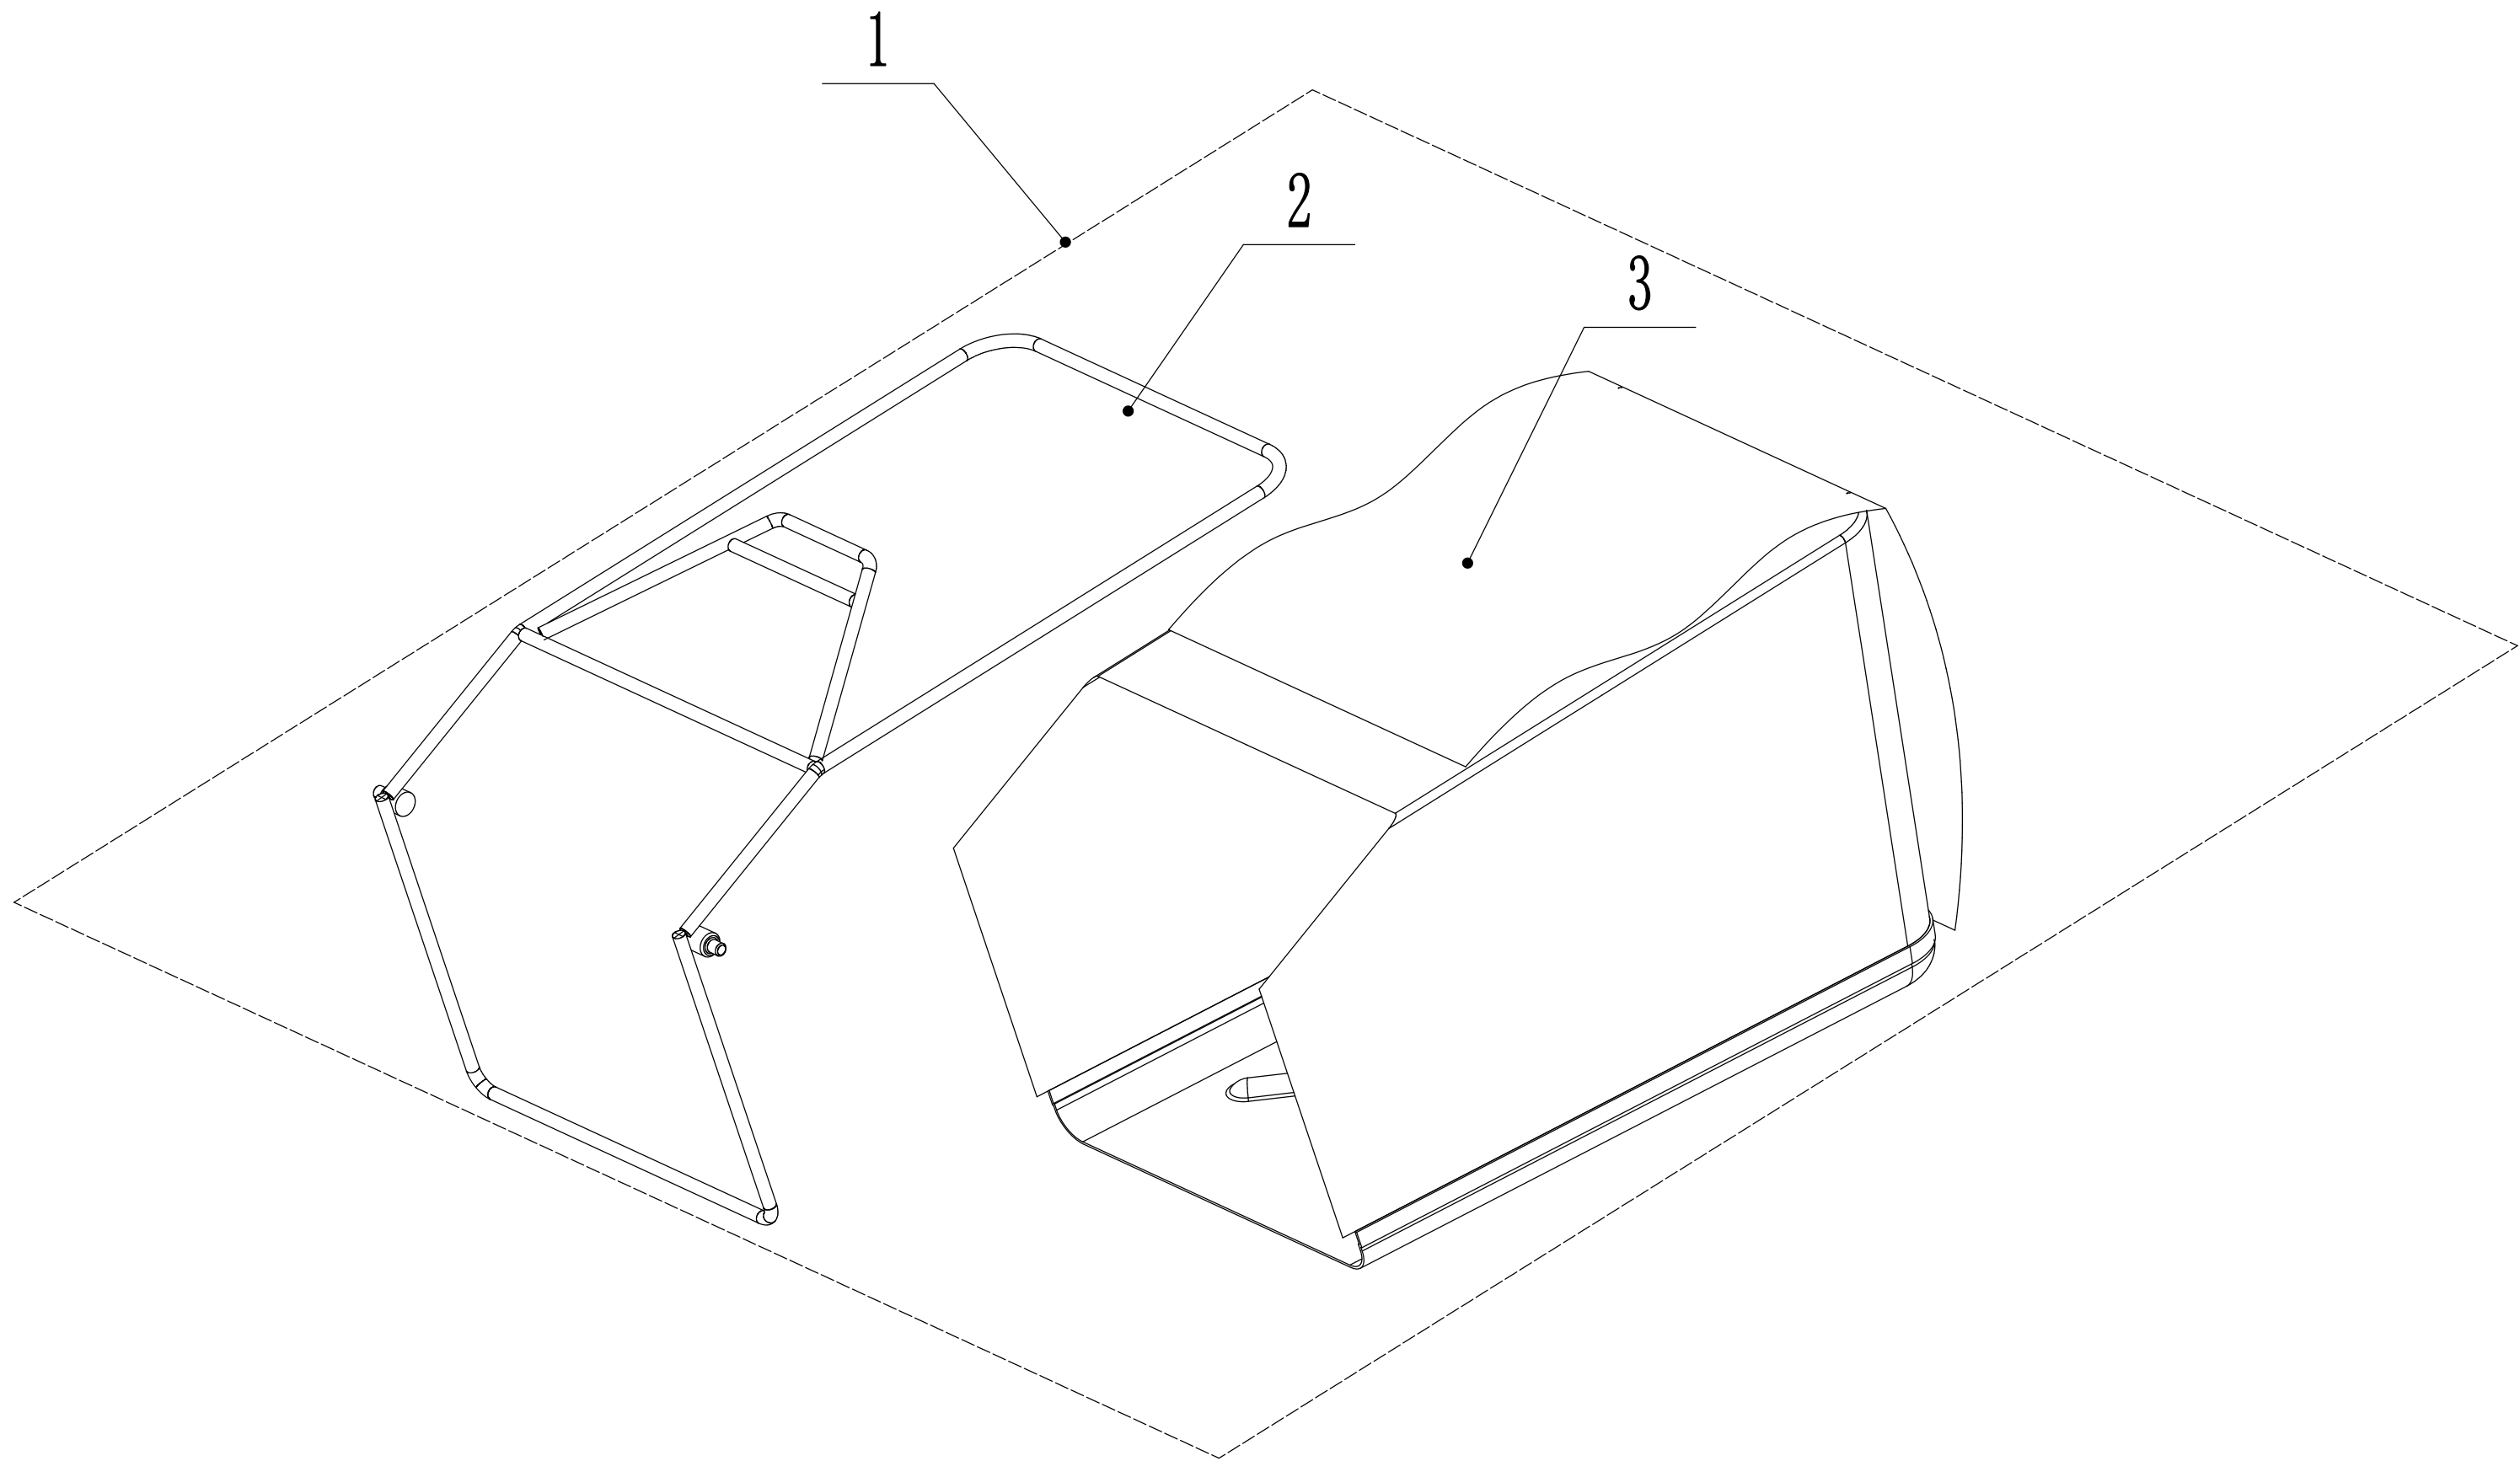

7 WB455SC Grasscatcher

Part 7 - Grasscatcher		

No.	ID zboží	Název
1	4560601010	grass catcher assembly
2	4560602010/22	grass catcher frame
3	4560603010/81	grass bag