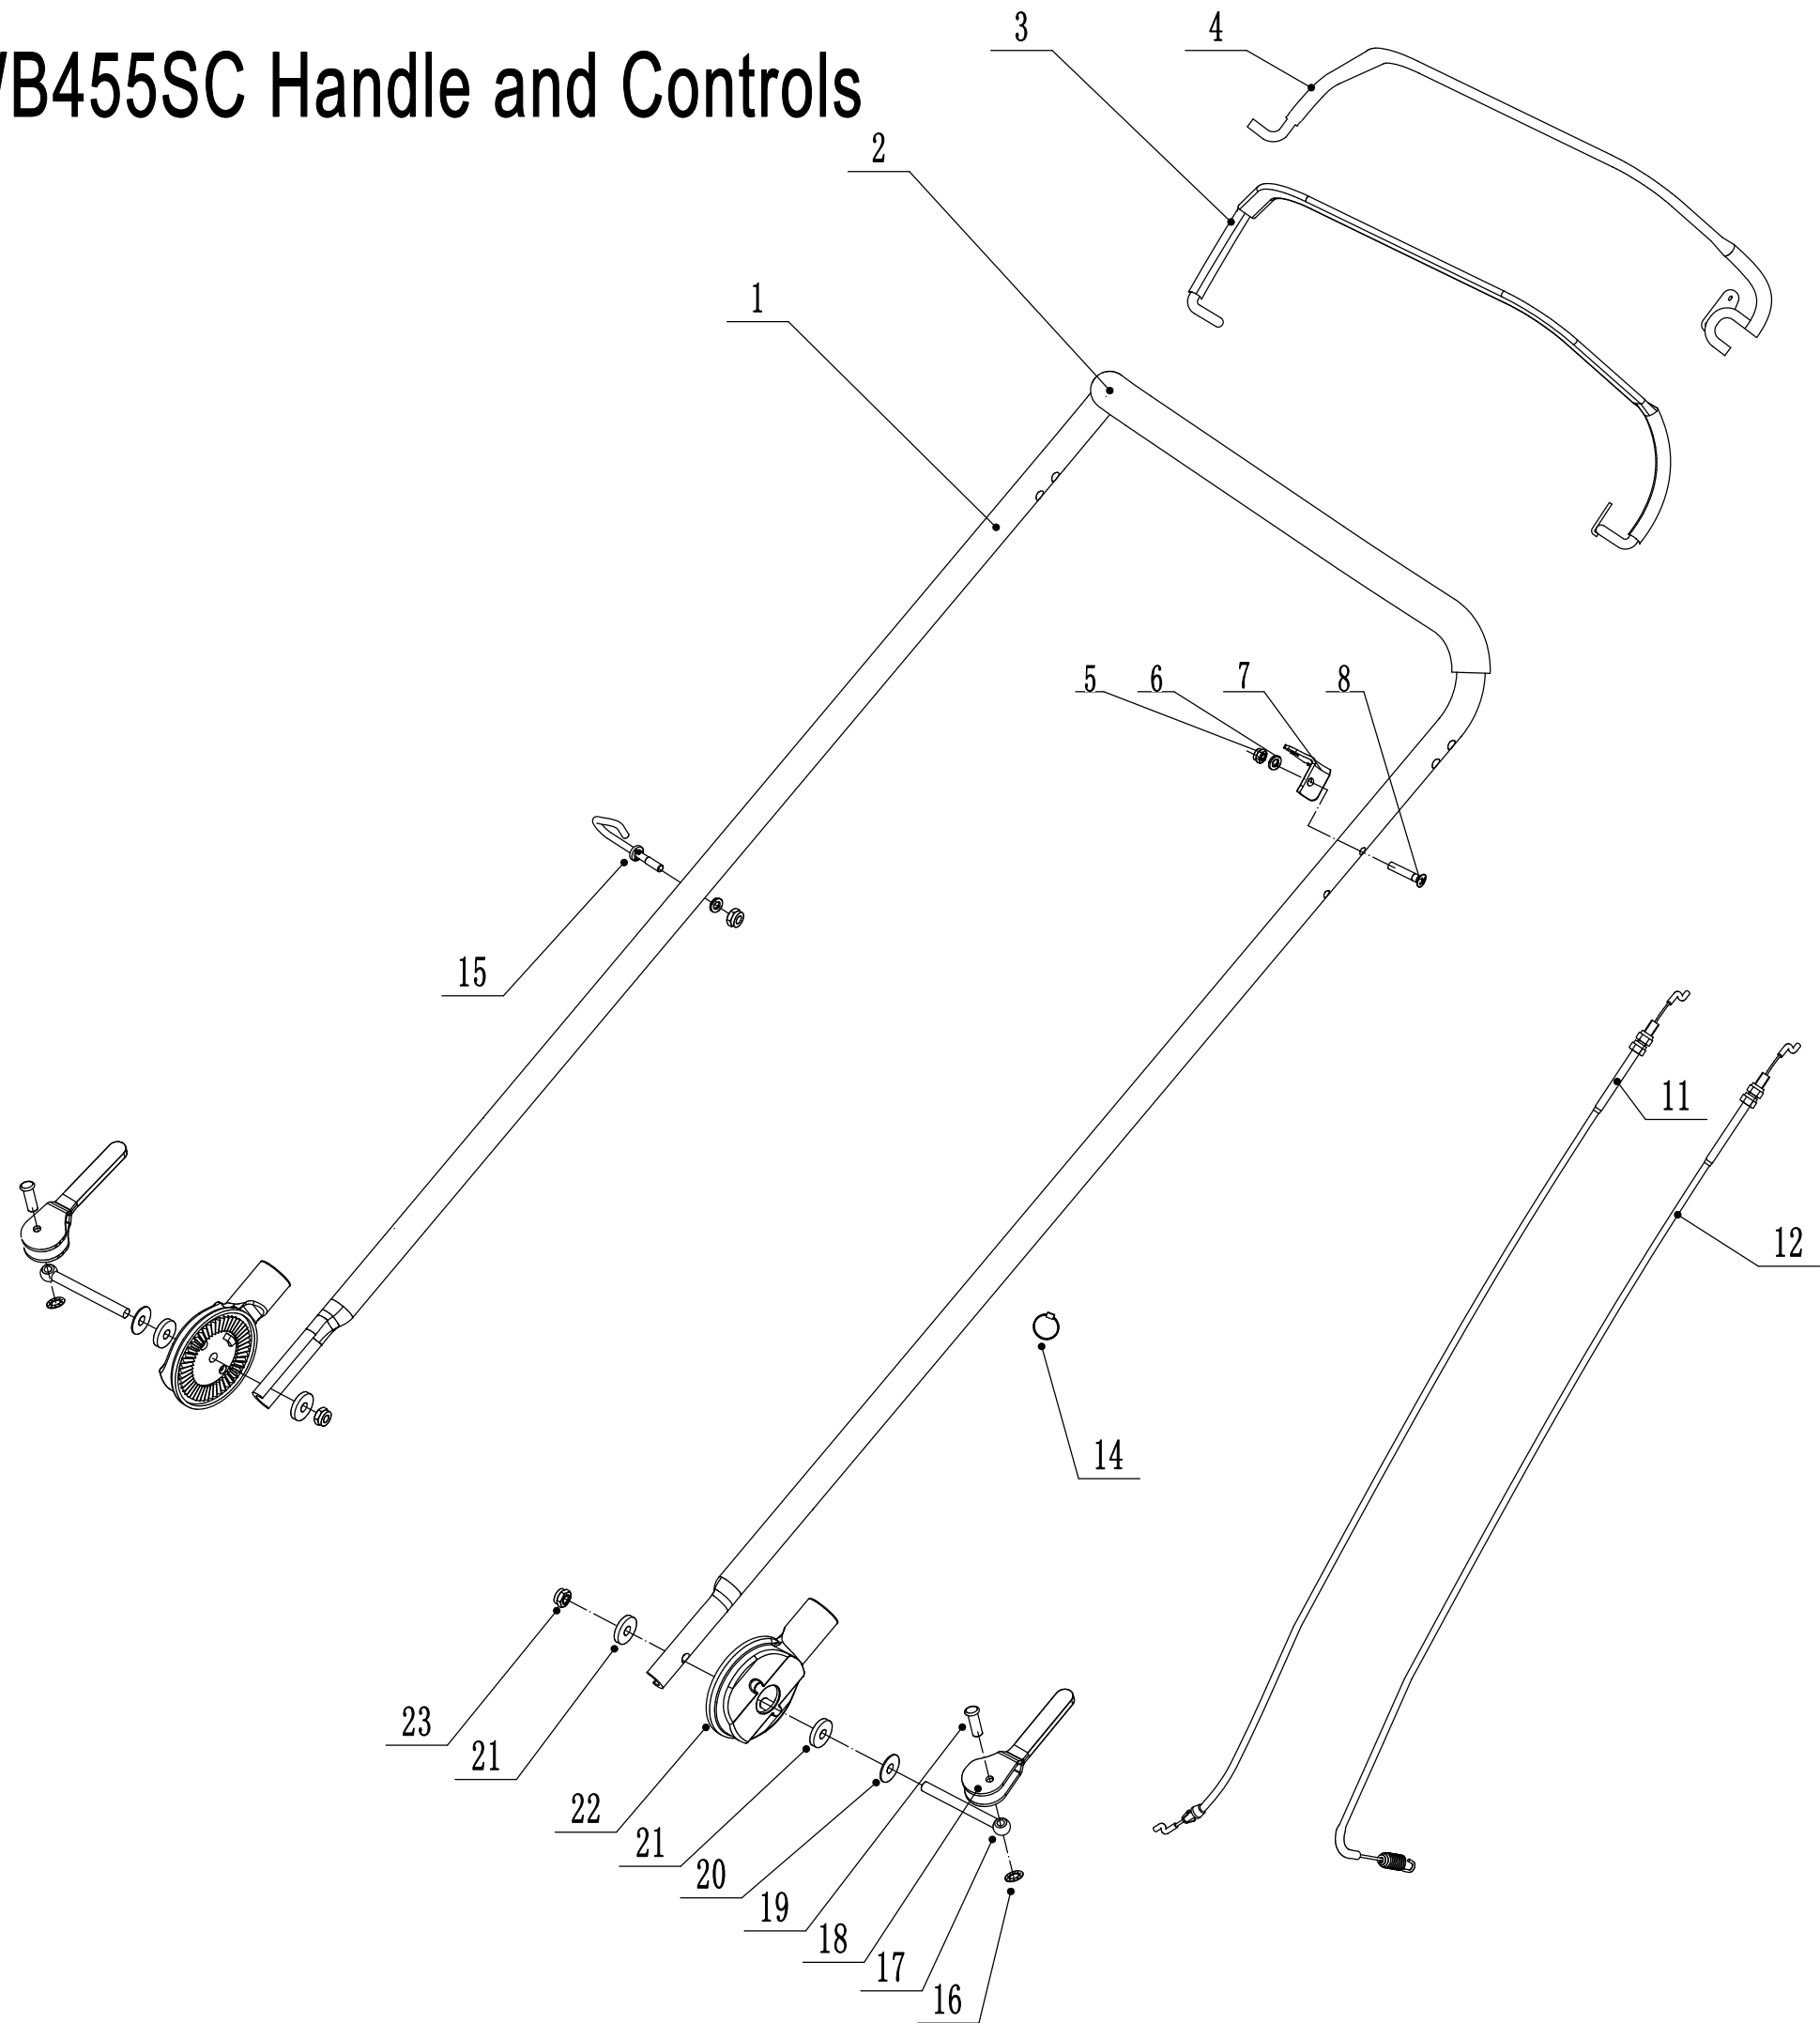

6 WB455SC Handle and Controls

Part 6 - Handle and Controls

No.	ID zboží	Název
1	4560115010/44	handle
2	GM56E010000080	sheath
3	5020506030S/44	clutch lever weldment
4	5020503020S/44	brake lever weldment
5	0202006000	hexagon lock nut
6	0301006000	spacer
7	GM46B050000010/01	bracket
8	0108006040	screw
11	BS120-1230	clutch cable
12	LH186-1195	brake cable
14	ZD3/190	ties
15	4510511010	hook
16	4510114030	cap
17	GM48S000000100/02	bolt
18	GM56A100400000	lock lever
19	0801008022	pin
20	GM56A100000040/04	spacer
21	GM56A100000050/01	spacer
22	GM48S030200000	tooth disc kit
23	0201008000DD	lock nut