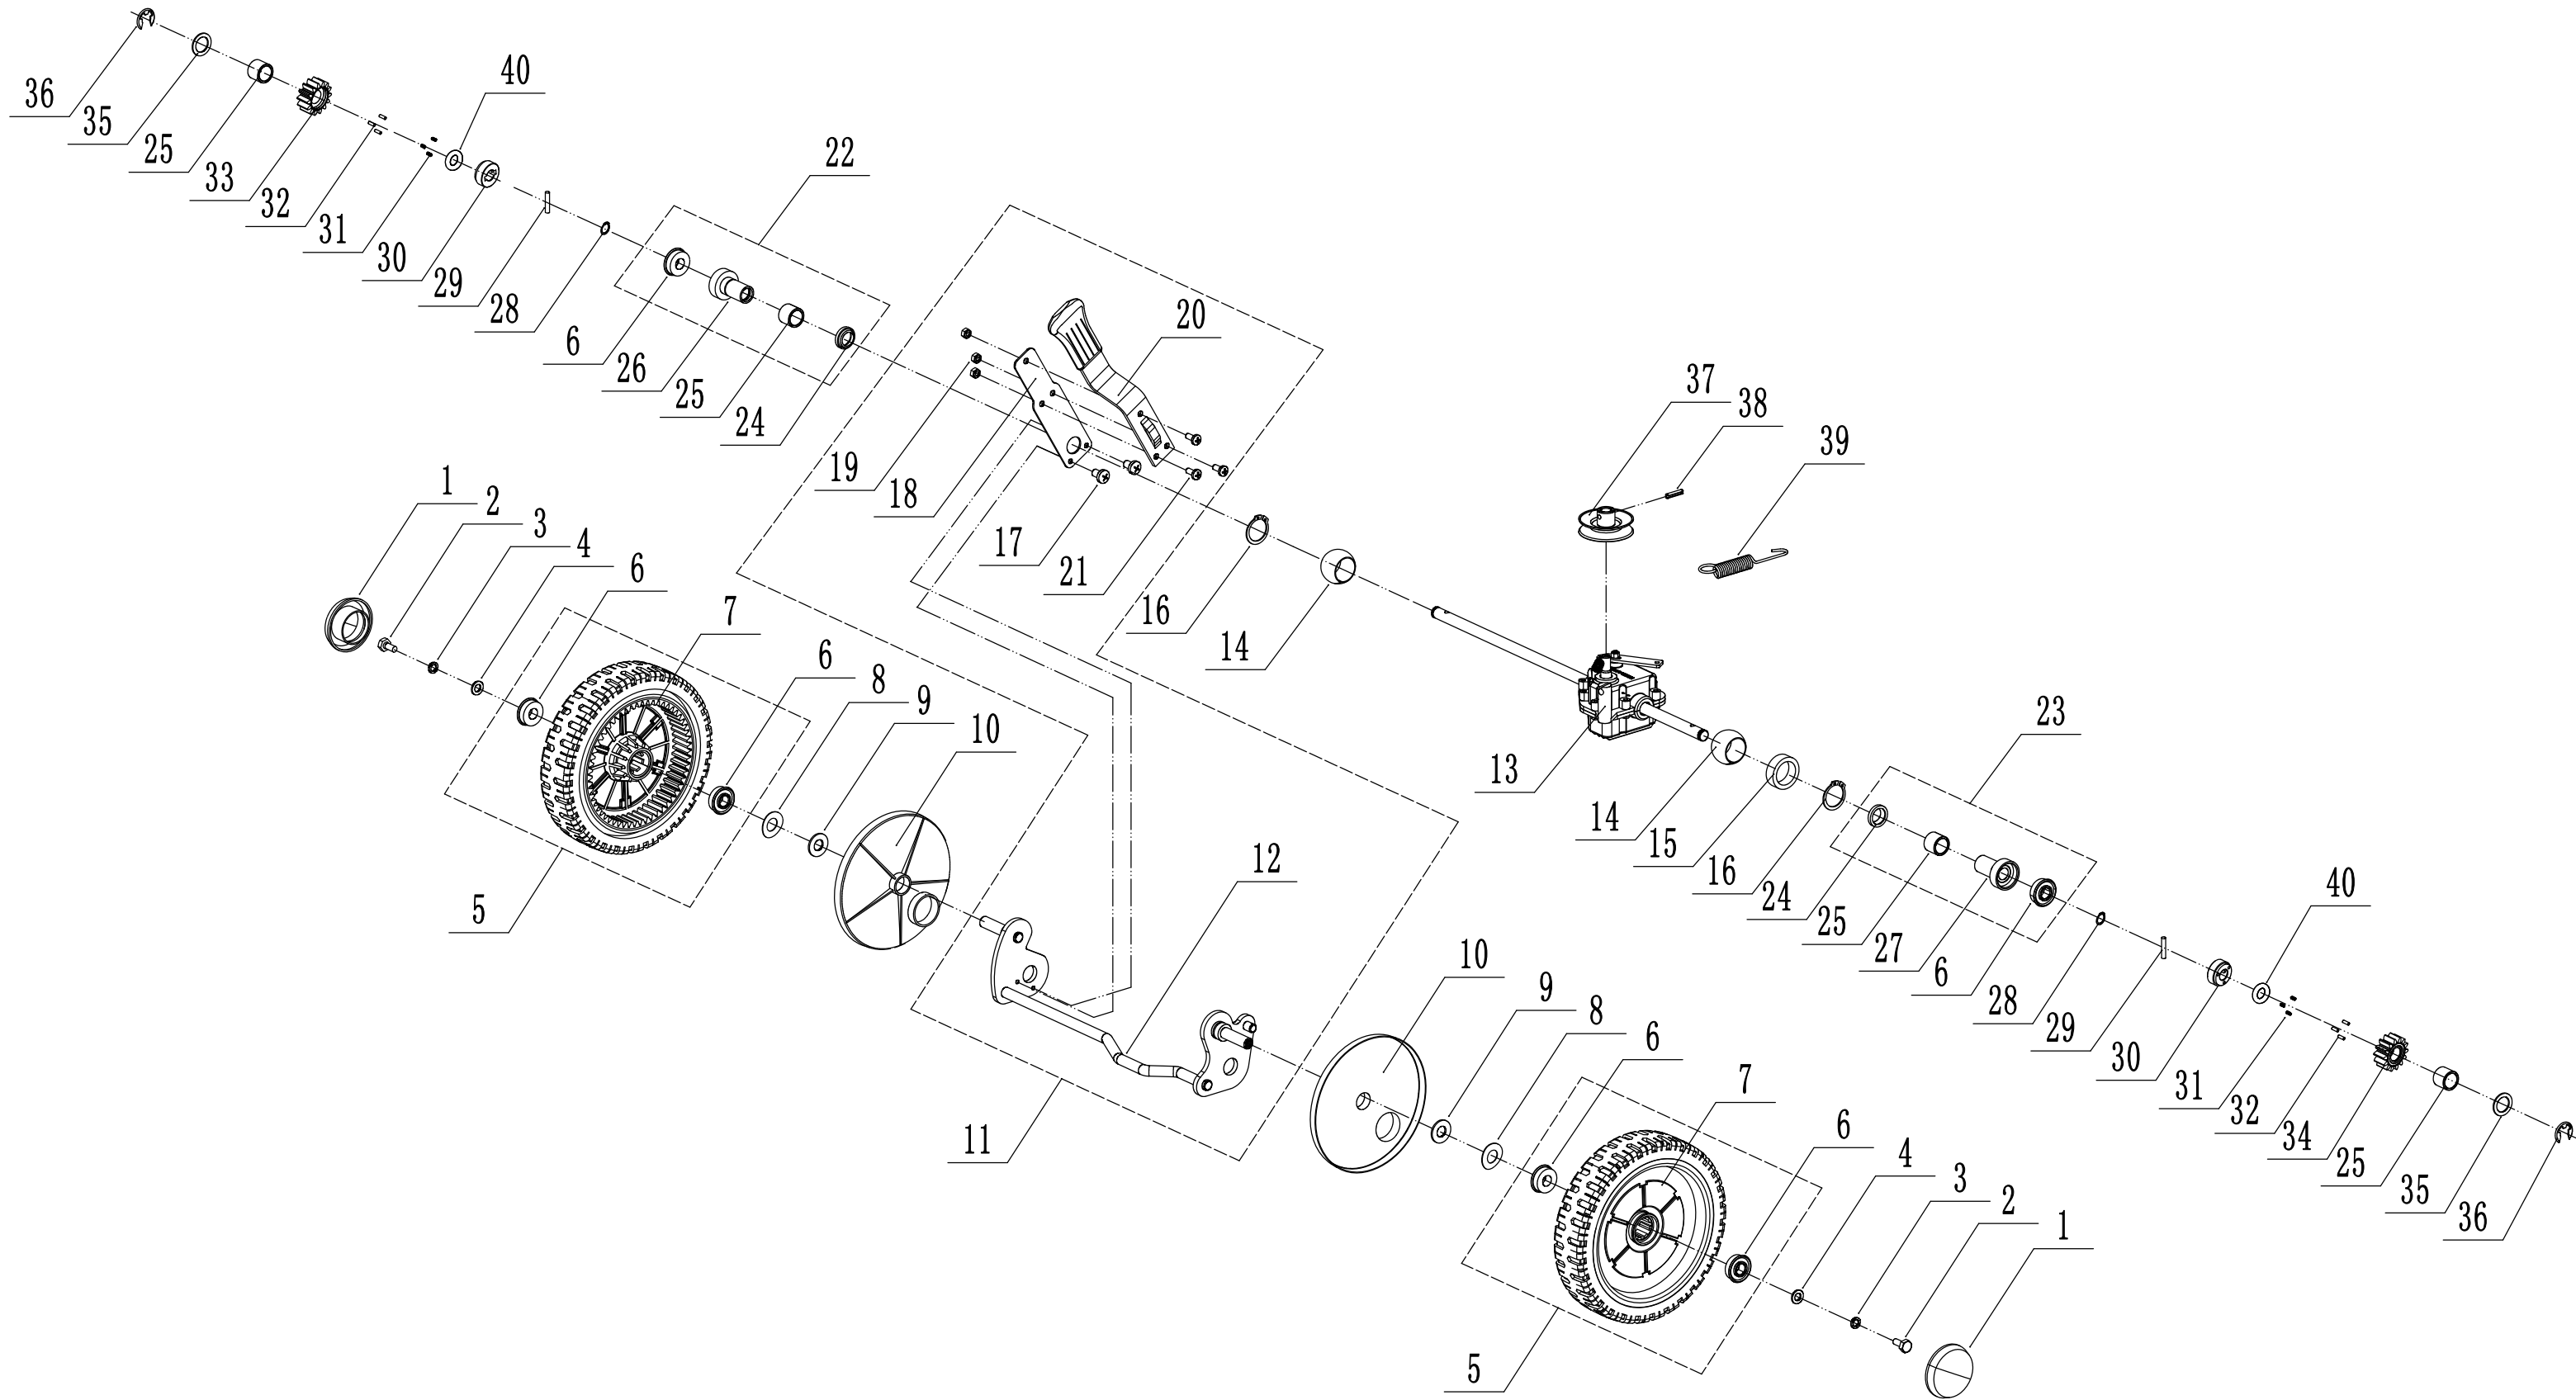

5 WB455SC Rear Axle

Part 5 - Rear Axle

No.	ID zboží	Název
1	5310214010	wheel cover
2	0101008015	bolt
3	0401008000	spring washer
4	0301008000	flat washer
5	5340309010	wheel
6	5310213010	bearing
7		
8	5310211010/02	equalizing spring
9	5310210010/02	wheel axis spacer
10	5340310010	anti-dust cover
11		
12	4560301010/01	rear shaft weldment
13	Y054560P	gearbox assembly
14	5320328010	nylon surface bearing
15	5320329010/02	rear axle partition
16	1001020000	check ring for shaft
17	0104005008	cross slot bolt
18	5360311010/22	spring of adjustment lever
19	0202006000	lock nut
20	5360310010	adjustment lever
21	0104006014	cross slot screw
22	Y065321	left bearing sheath assembly
23	Y065320	right bearing sheath assembly
24	5320327010	dustproof ring
25	5320326010P	bearing
26	5320325020/02	right bearing sheath
27	5320324020/02	left bearing sheath
28	1001012000	check ring for shaft
29	HQ000100060	Check holder
30	HQ000100050	Unidirectional block
31	HQ000100040	Unidirectional telescopic pin spring
32	HQ000100030	Unidirectional telescopic pin
33	HQ000100020	right pinion
34	HQ000100010	left pinion
35	5020311010/04	friction mat
36	1301009000	check ring
37	5020308020	gearbox trip wheel
38	0701005020	spring pin
39	4820317010	gearbox draw staff
40	1401025015	o sealing ring