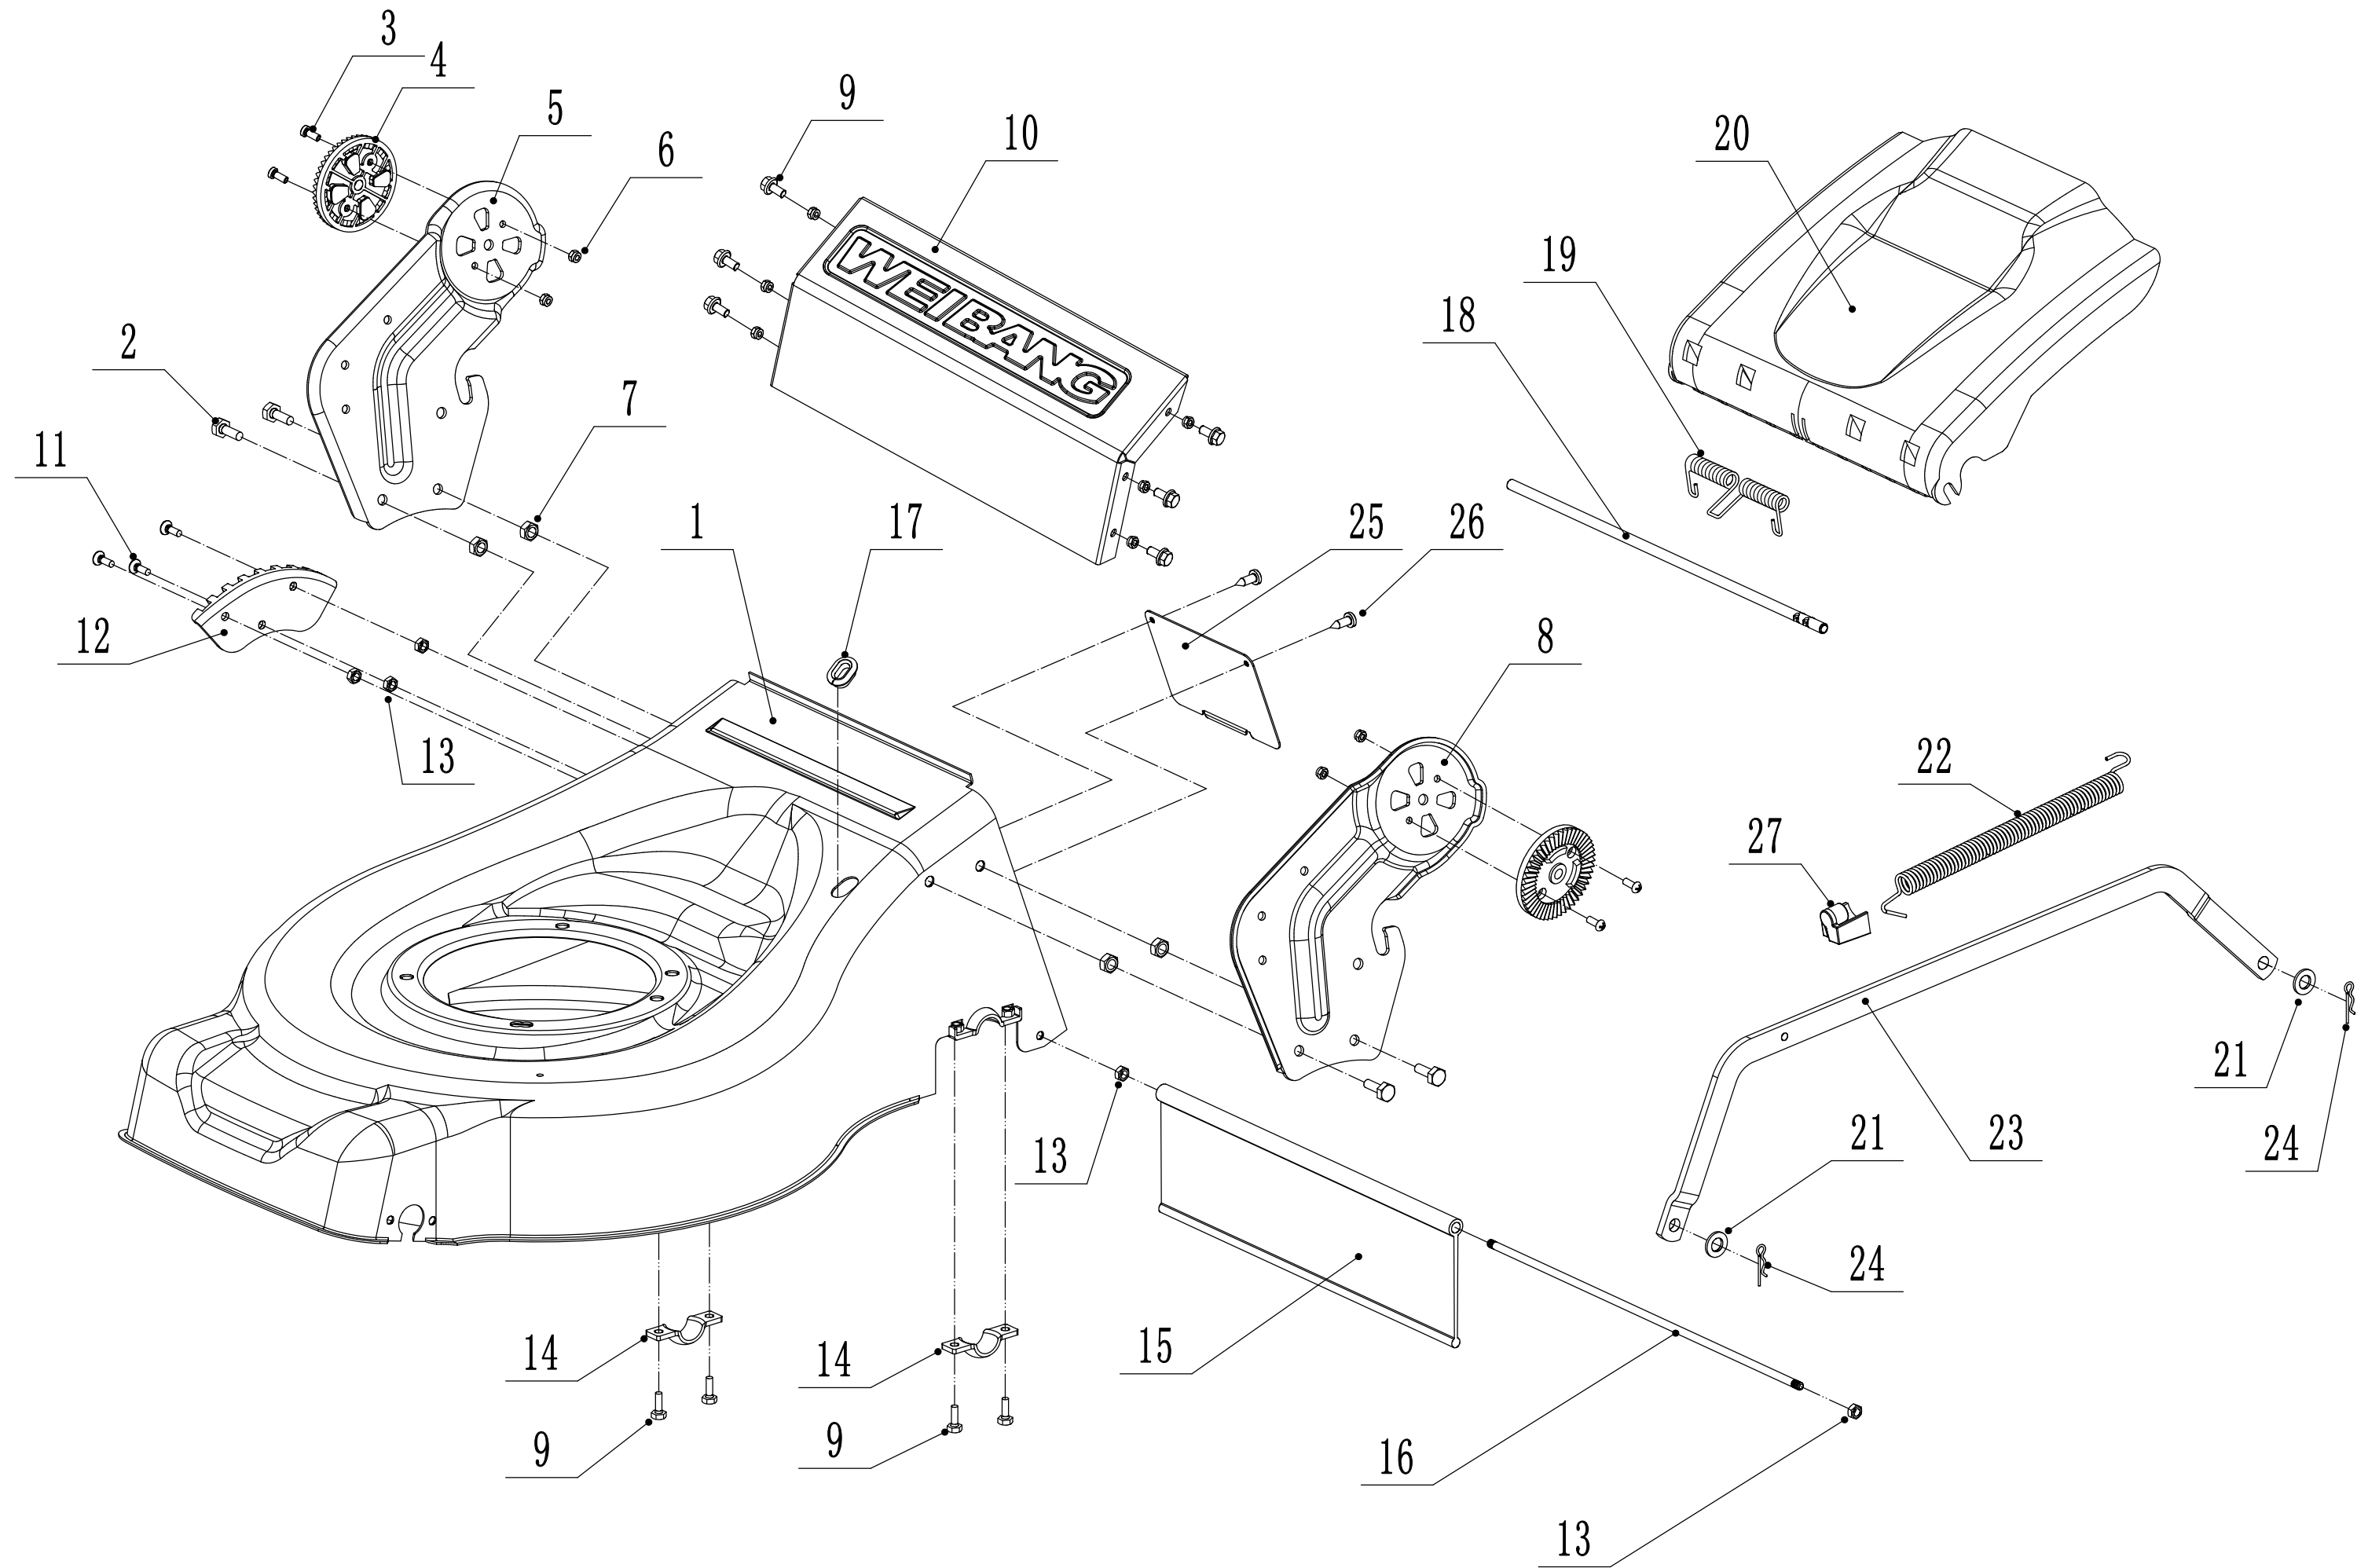

WB 455 SC 4in1

2017

2 WB455SC Main Body

Part 2 - Main Body

No.	ID zboží	Název
1	4560101002/44	chassis
2	0102008016	bolt
3	0104005012	screw
4	AVSA000000040/22	tooth disc
5	4560112010K/44	right bracket
6	0202005000	lock nut
7	0202008000	lock nut
8	4560111010K/44	left bracket
9	0102006012	bolt
10	4560111030K/44	connector
11	0104006016	cross slot screw
12	4560110010/01	graduator
13	0202006000	lock nut
14	5320114020/01	upper bearing bracket
15	4320119010	rear deflector
16	4320118010/02	rear pivot
17	5360122010	rubber ring
18	4560106010/02	rear cover pivot
19	5360118010	rear cover spring
20	4560105010	cover
21	0301010000	flat washer
22	WB2100020102/01	bolt
23	4560109010/44	draw staff
24	5320333010	draw staff block reed
25	5360105010D/44	shield
26	0106004009	cross slot ST screw
27	4560109012	spring bracket

3 WB455SC Blade System

Part 3 - Blade System

No.	ID zboží	Název
1	5360111010/02	engine washer 1
2	5360112010/02	engine washer 2
3	5320115010	ST screw
4	5320120012	V belt
5	4560102010	belt shield
6	0302006000	big flat washer
7	0202006000	lock nut
8		adapter sets
9	4510401010	key
10	5320404020/02	adapter
11	5310402010	friction washer
12	4510403010A/35	blade
13	5310404010/02	lock ring
14	5310406010/04	spring washer
15	5320405010	central bolt
16	5020402070/02	engine pulley
17	0105006006	locating screw

4 WB455SC Front Axle

Part 4 - Front Axle

No.	ID zboží	Název
1	5310214010	wheel cover
2	0101008015	bolt
3	0401008000	spring washer
4	301008000	flat washer
5	4510210010	wheel
6	5310213010	bearing
7		
8	5310211010/02	equalizing spring
9	5310210010/02	wheel axis spacer
10	5310209010	ball bearing
11	4560201010/01	front axle welding
12	0102006012	hex flange bolt
13	0202006000	lock nut