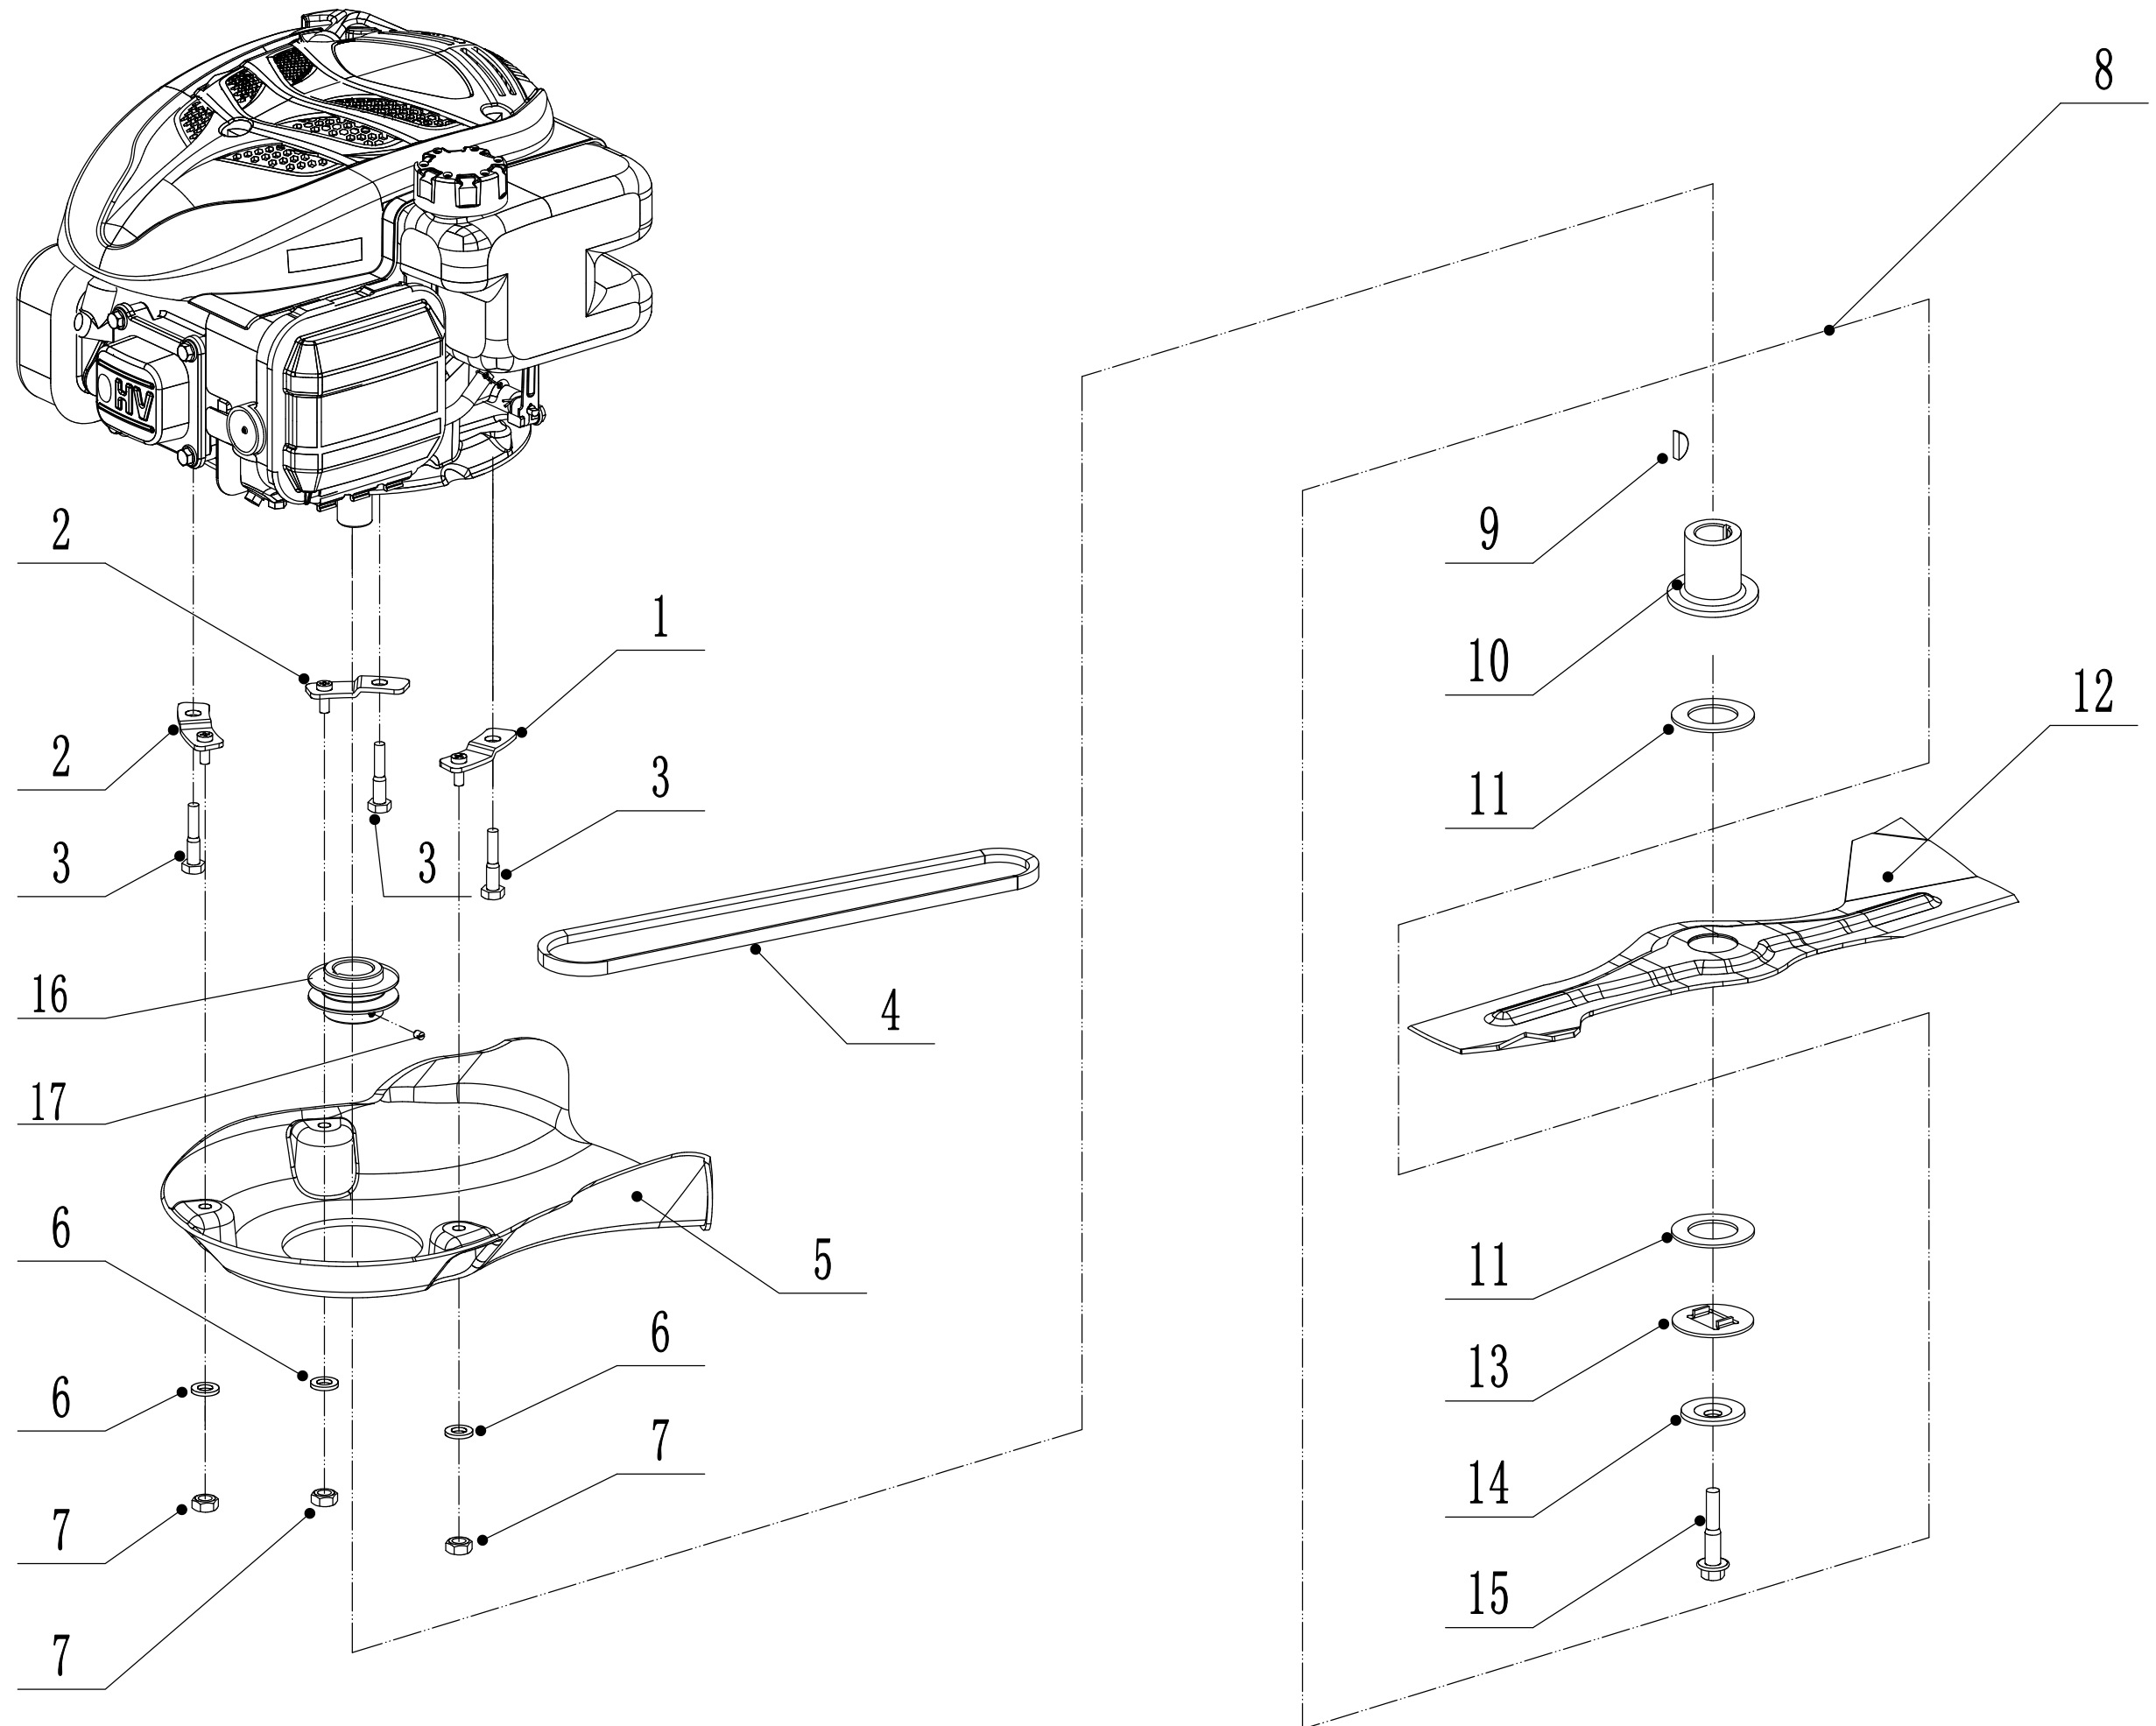

WB 455 SC 4in1

2017

2 WB455SC Main Body

Part 2 - Main Body

No.	ID zboží	Název
1	4560101002/44	chassis
2	0102008016	bolt
3	0104005012	screw
4	AVSA000000040/22	tooth disc
5	4560112010K/44	right bracket
6	0202005000	lock nut
7	0202008000	lock nut
8	4560111010K/44	left bracket
9	0102006012	bolt
10	4560111030K/44	connector
11	0104006016	cross slot screw
12	4560110010/01	graduator
13	0202006000	lock nut
14	5320114020/01	upper bearing bracket
15	4320119010	rear deflector
16	4320118010/02	rear pivot
17	5360122010	rubber ring
18	4560106010/02	rear cover pivot
19	5360118010	rear cover spring
20	4560105010	cover
21	0301010000	flat washer
22	WB2100020102/01	bolt
23	4560109010/44	draw staff
24	5320333010	draw staff block reed
25	5360105010D/44	shield
26	0106004009	cross slot ST screw
27	4560109012	spring bracket

3 WB455SC Blade System

Part 3 - Blade System

No.	ID zboží	Název
1	5360111010/02	engine washer 1
2	5360112010/02	engine washer 2
3	5320115010	ST screw
4	5320120012	V belt
5	4560102010	belt shield
6	0302006000	big flat washer
7	0202006000	lock nut
8		adapter sets
9	4510401010	key
10	5320404020/02	adapter
11	5310402010	friction washer
12	4510403010A/35	blade
13	5310404010/02	lock ring
14	5310406010/04	spring washer
15	5320405010	central bolt
16	5020402070/02	engine pulley
17	0105006006	locating screw

4 WB455SC Front Axle

Part 4 - Front Axle

No.	ID zboží	Název
1	5310214010	wheel cover
2	0101008015	bolt
3	0401008000	spring washer
4	301008000	flat washer
5	4510210010	wheel
6	5310213010	bearing
7		
8	5310211010/02	equalizing spring
9	5310210010/02	wheel axis spacer
10	5310209010	ball bearing
11	4560201010/01	front axle welding
12	0102006012	hex flange bolt
13	0202006000	lock nut