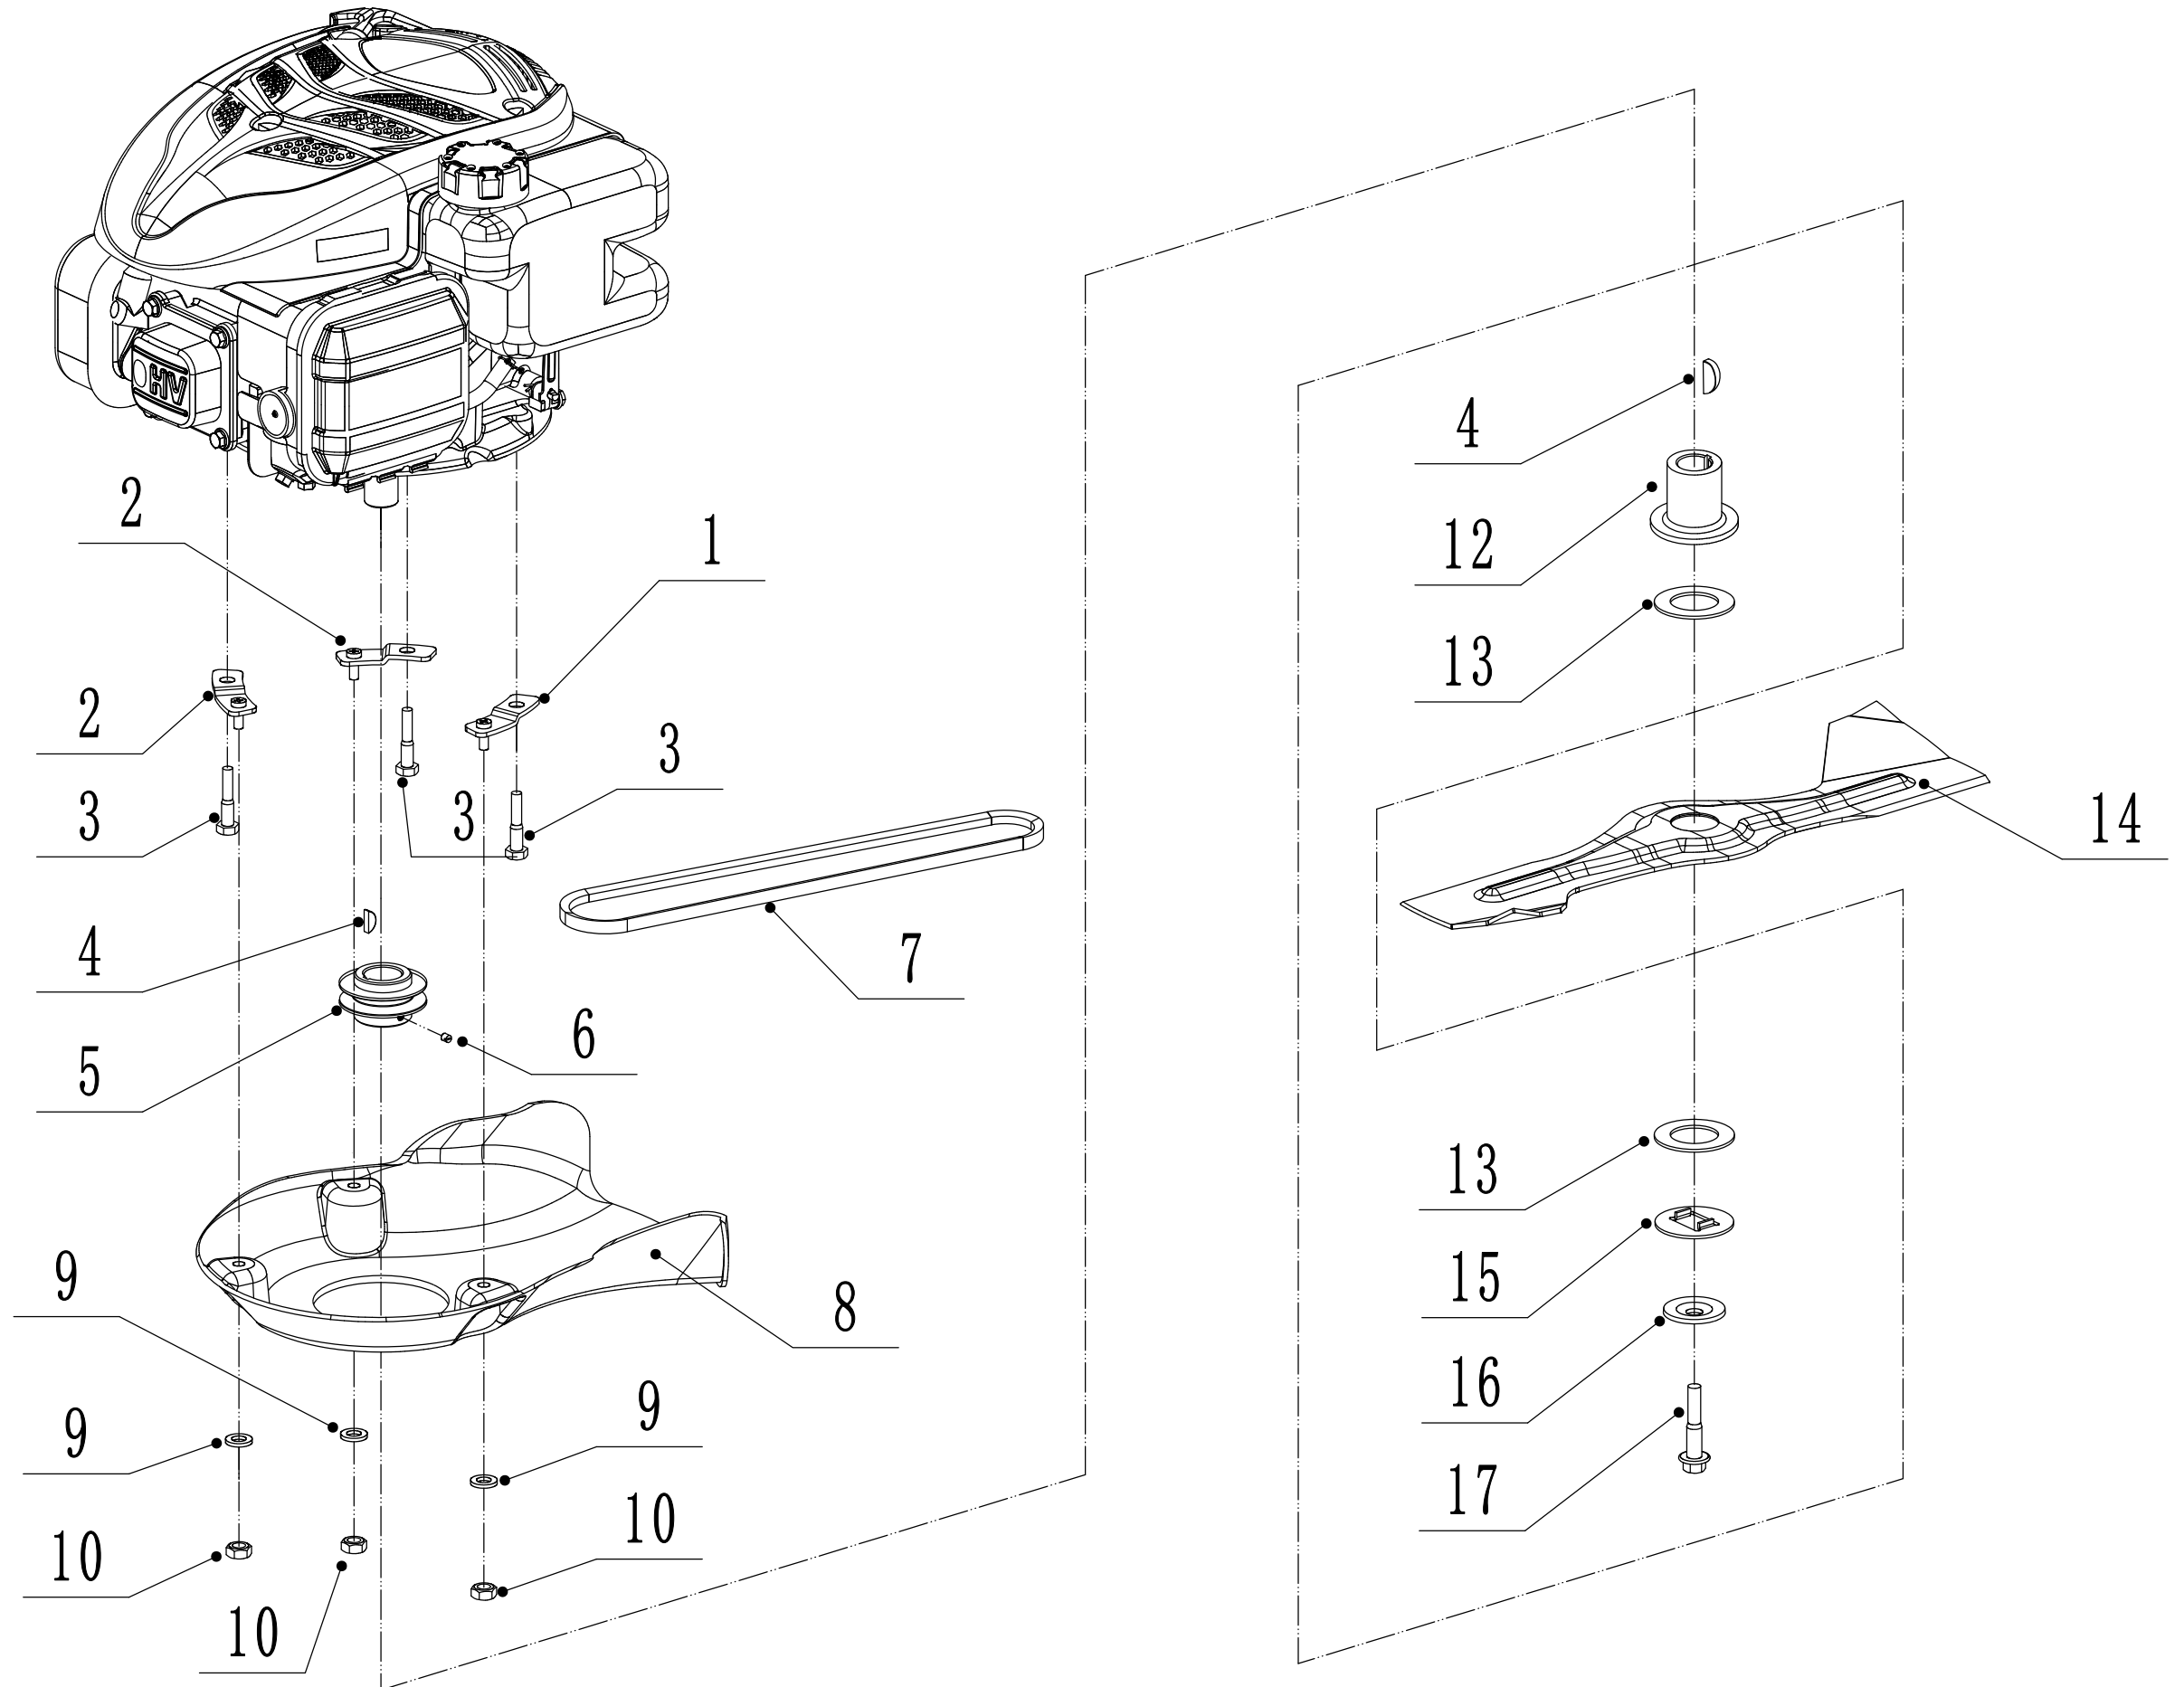

WB 455 SC 4in1

2018

2 Main Body

Order	Part number	Name_English	Quantity
1	4560101002/49	Chassis	1
2	0102008016	Bolt - M8x16	4
3	0104005012	Screw - M5x12	4
4	AVSA000000040/22	Disc bracket	2
5	4560112010K/40	Bracket - R/H	1
6	0202005000	Lock Nut - M5	4
7	0202008000	Lock Nut - M8	4
8	4560111010K/40	Bracket - L/H	1
9	0102006012	Bolt - M6x12	10
10	4560111030K/49	Connector	1
11	0104006016	Screw - M6x16	3
12	4560110010/01	Graduator	1
13	0202006000	Lock Nut - M6	11
14	5320114020/01	Upper Bearing Bracket	2
15	4320119010	Trailing Flap	1
16	4320118010/02	Pivot - Trailing flap	1
17	5360122010	Rubber Ring	1
18	4560106010/02	Rod - Grass Bag Flap	1
19	5360118010	Spring - Rear Cover	1
20	4560105010	Rear Cover	1
21	0301010000	Plain Washer - M10	2
22	WB2100020102/01	Spring - Connecting Rod	1
23	4560109010/40	Connecting Rod	1
24	5320333010	Spring Clip	2
25	5360105010D/49	Baffle	1
26	0106004009	Screw - ST4.2x9.5	2
27	4560109012	Spring Bracket	1

3 Blade System

Order	Part number	Name_English	Quantity
1	5360111010/02	Engine Washer 1	1
2	5360112010/02	Engine Washer 2	2
3	5320115010	ST Screw - 3/8x16x25	3
4	4510401010	Key	2
5	5020402070	Engine Pulley	1
6	0105006006	Screw - M6x6	1
7	5320120012	Belt - V10x780	1
8	4560102010	Belt Shield	1
9	0302006000	Plain Washer - M6	3
10	0202006000	Lock Nut - M6	3
12	5320404020/02	Adaptor	1
13	5310402010	Friction Disc	2
14	4510403010A/35	Blade	1
15	5310404010/02	Locking Disc	1
16	5310406010/04	Spring Washer	1
17	5320405010	Blade Bolt - 3/8x24x51	1