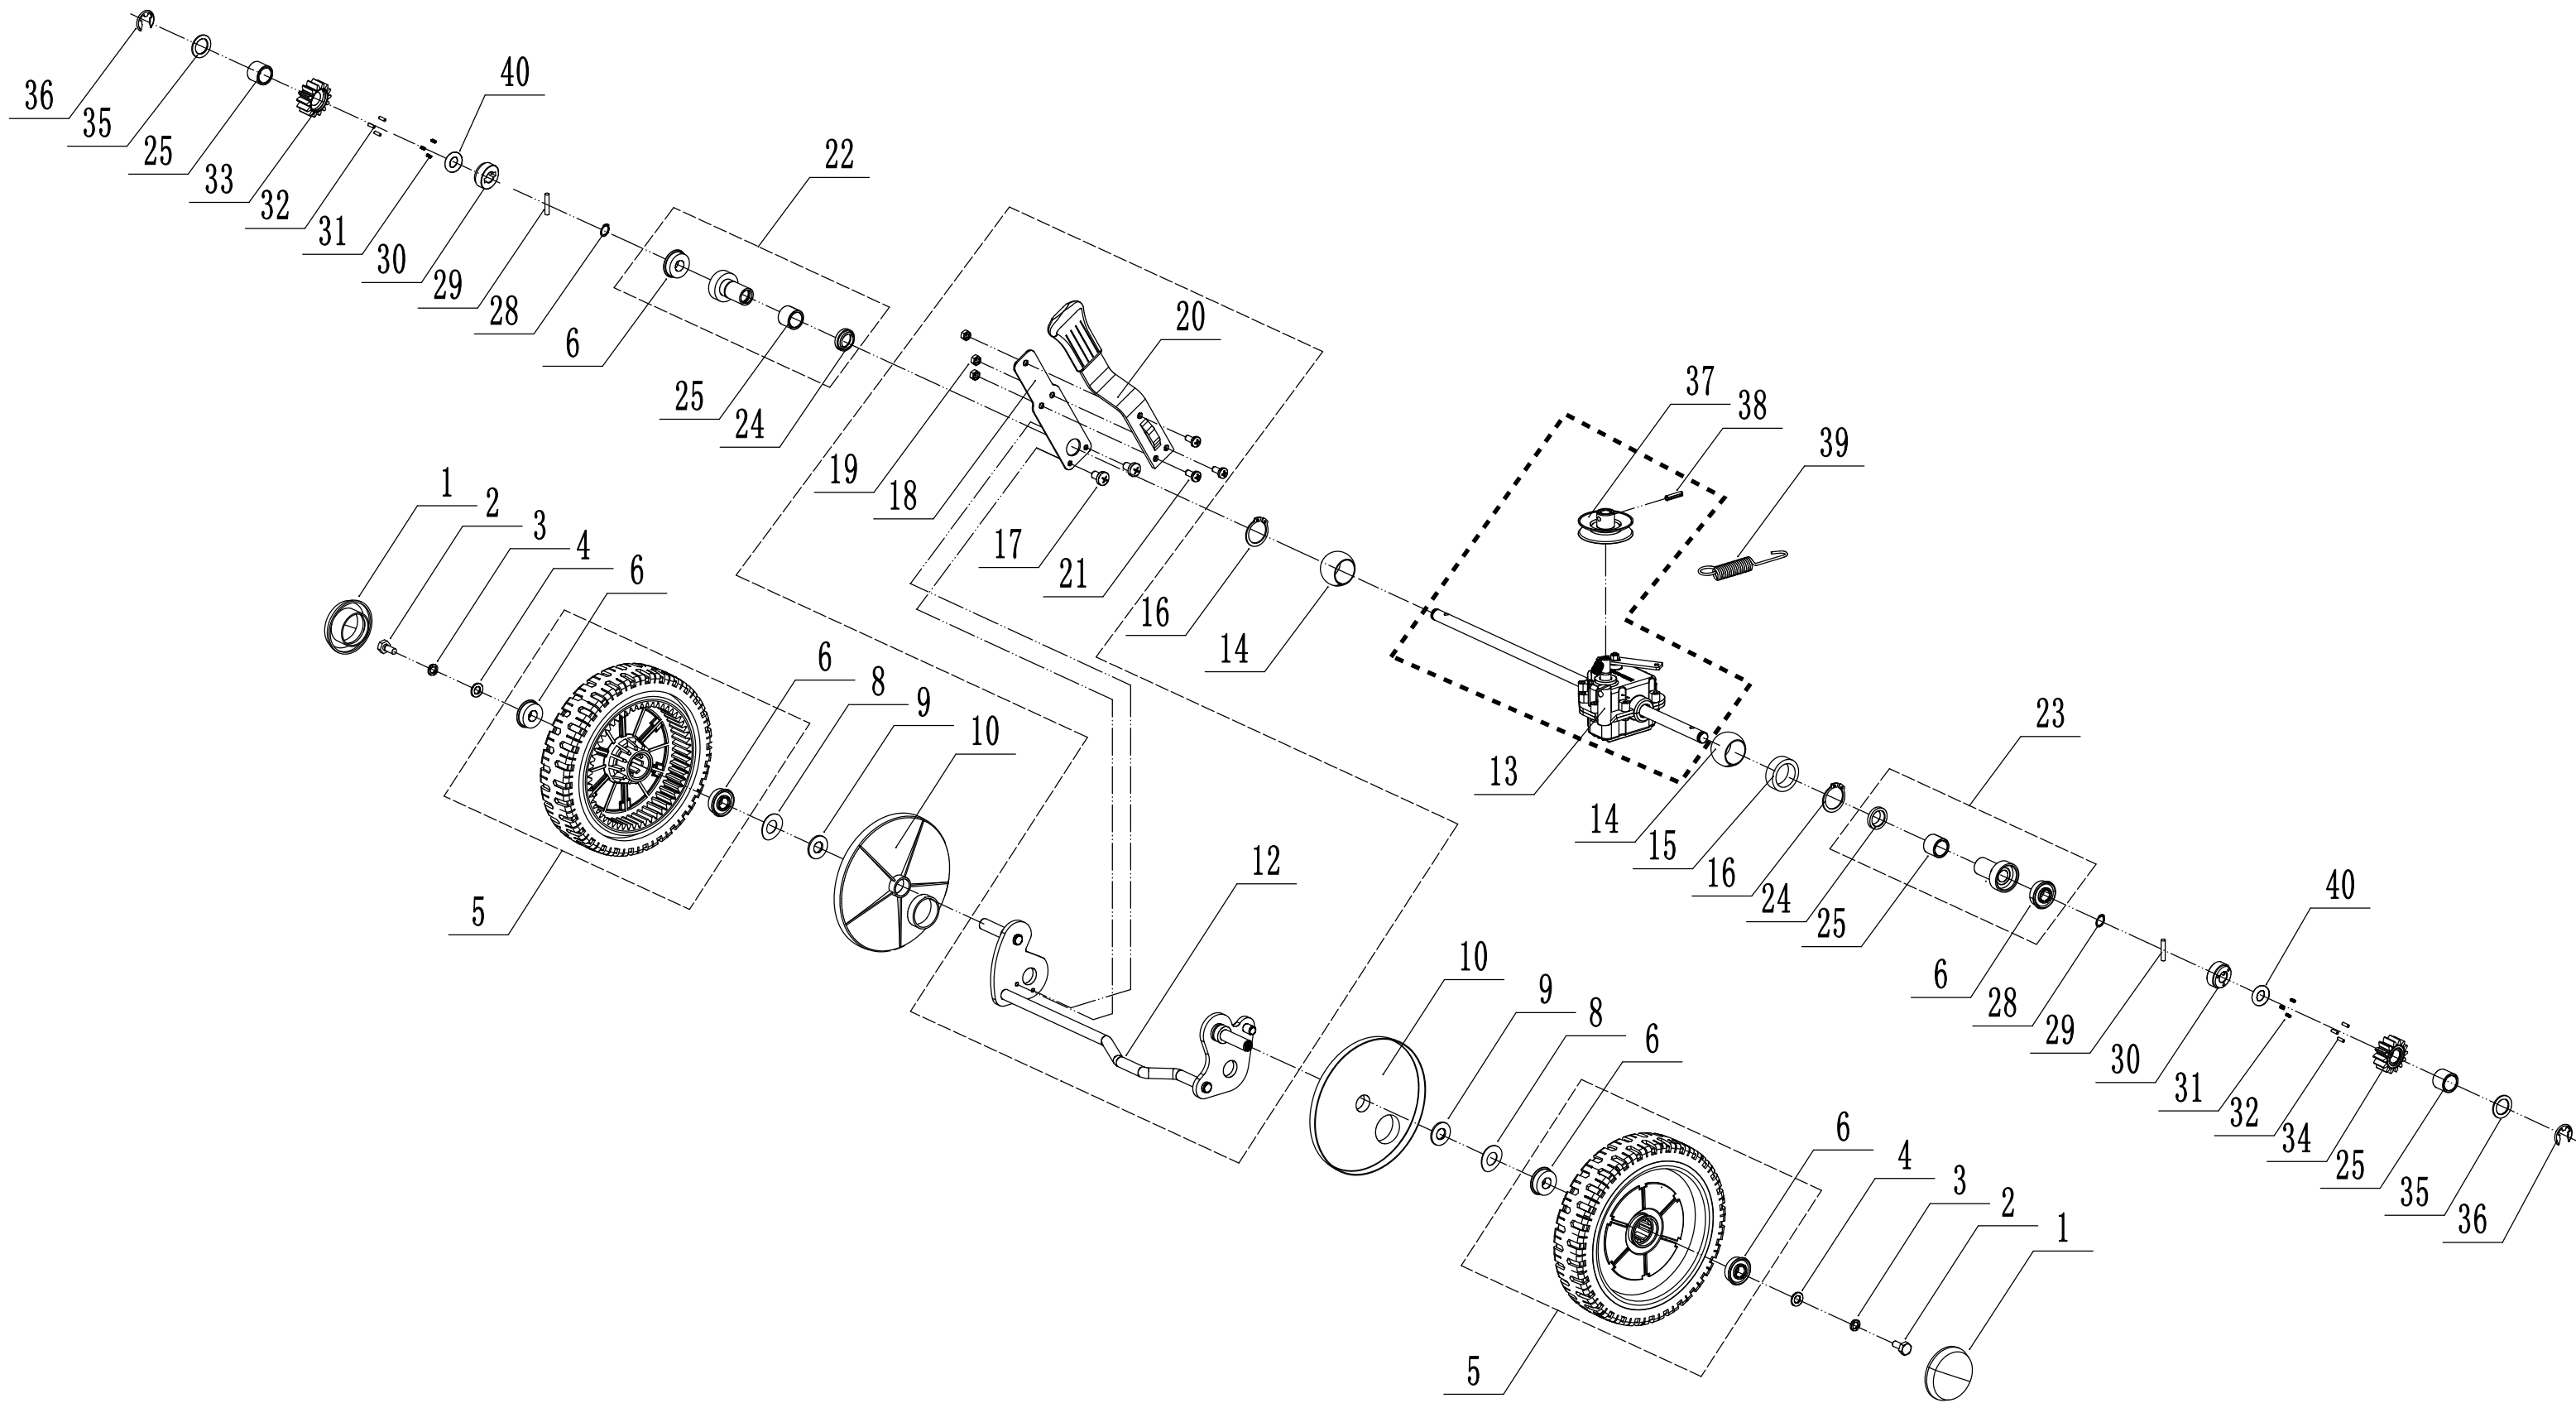

5 Rear axle

Order	Part number	Name_English	Quantity
1	5310214010	Wheel Cap	2
2	0101008015	Bolt - M8x15	2
3	0401008000	Spring Washer - M8	8
4	0301008000	Washer - M8	8
5	5340309010/40	Wheel Assembly	2
6	5310213010	WEIBANG Bearing	6
8	5310211010/02	Spring Washer - M12.7	2
9	5310210010/02	Plain Washer - M12.7	2
10	5340312010	Rear Wheel Shield	2
12	4560301010/01	Rear Axle	1
13	Y054560P	Rear Transmission Assembly	1
14	5320328010	Nylon Ball Bearing	2
15	5320329010/02	Rear Transmission Partition	1
16	1001020000	Circlip - M20	2
17	0104005008	Screw - M5x8	2
18	5360311010/22	Spring Of Adjustment Lever	1
19	0202006000	Lock Nut - M6	3
20	5360310010/40	Adjustment Lever	1
21	0104006014	Screw - M6x14	3
22	Y065321	Right Bearing Sheath Assembly	1
23	Y065320	Left Bearing Sheath Assembly	1
24	5320327010	Dustproof Ring	2
25	5320326010P	Bearing	4
28	1001012000	Circlip - M12	2
29	HQ000100060	Pin For Ratchet	2
30	HQ000100050	Ratchet	2
31	HQ000100040	Spring	6
32	HQ000100030	Pin	6
33	HQ000100020	Drive Pinion - R/H	1
34	HQ000100010	Drive Pinion - L/H	1
35	5020311010/04	Washer	2
36	1301009000	Clip	2
37	5020308020	Gearbox Pulley	1
38	0701005020	Pin - 5x20	2
39	4820317010	Spring Of Gearbox	1
40	1401025015	O - Ring	2