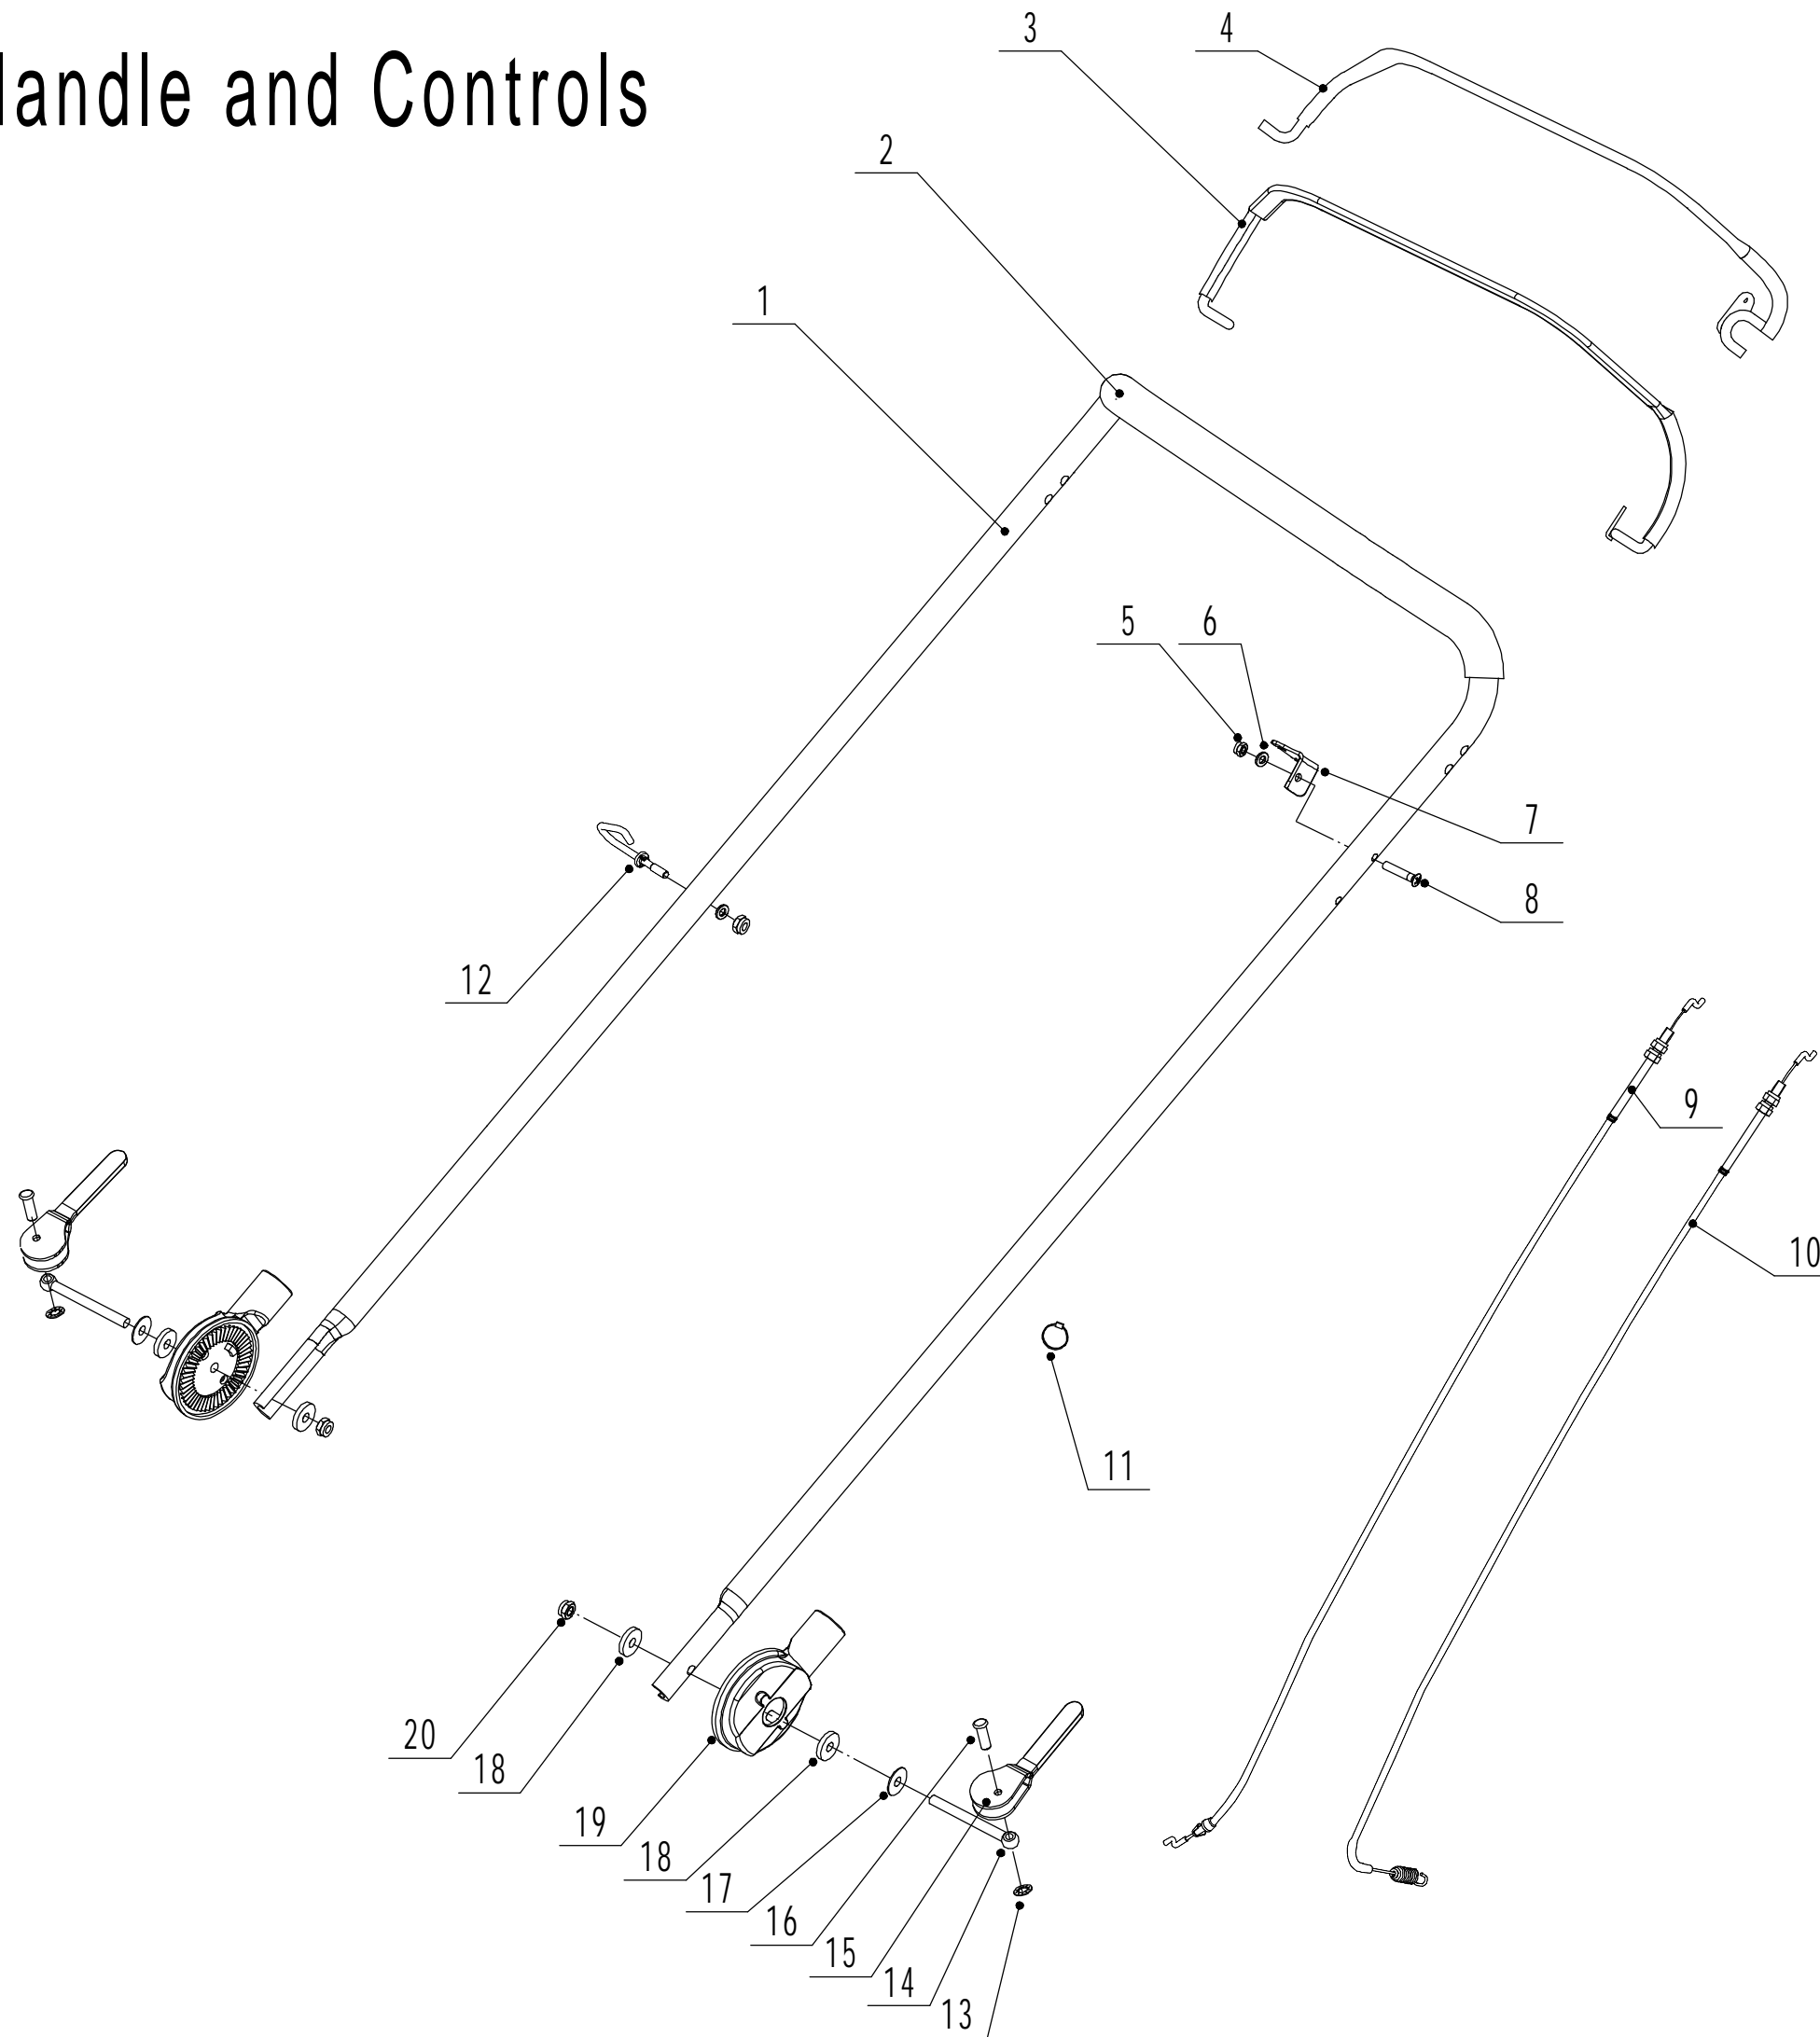

4 Front axle

Order	Part number	Name_English	Quantity
1	5310214010	Wheel Cap	2
2	0101008015	Bolt - M8x15	2
3	0401008000	Spring Washer - M8	2
4	0301008000	Washer - M8	2
5	4510210010/40	Wheel Assembly	2
6	5310213010	WEIBANG Bearing	4
8	5310211010/02	Spacer - M12.7	2
9	5310210010/02	Plain Washer - M12.7	2
10	5310209010	Spherical Bearing	4
11	4560201010/01	Front Axle	1
12	0102006012	Bolt - M6x12	4
13	0202006000	Lock Nut - M6	4

6 Handle and Controls

Order	Part number	Name_English	Quantity
1	4560115010/49	Handle	1
2	GM56E010000080	Handle Sheath	1
3	5020506030S/40	Clutch Lever	1
4	5020503020S/40	OPC Lever	1
5	0202006000	Lock Nut - M6	2
6	0301006000	Washer - M6	2
7	GM46B050000010/01	Bracket	1
8	0108006040	Screw - M6x40	1
9	BS120-1230	OPC Cable	1
10	LH186-1195	Clutch Cable	1
11	ZD3/190	Cable Tie - 3x190mm	1
12	4510511010	Hook - Starter Rope	1
13	4510114030	Fix Cap	2
14	GM48S000000100	Connecting Bolt	2
15	GM56A100400000	Lock Lever	2
16	0801008022	Axis Pin - 8x22	2
17	GM56A100000040/04	Spacer	2
18	GM56A100000050/01	Spacer	3
19	GM48S030200000	Tooth Disc Kit	2
20	0201008000DD	Lock Nut - M8	2