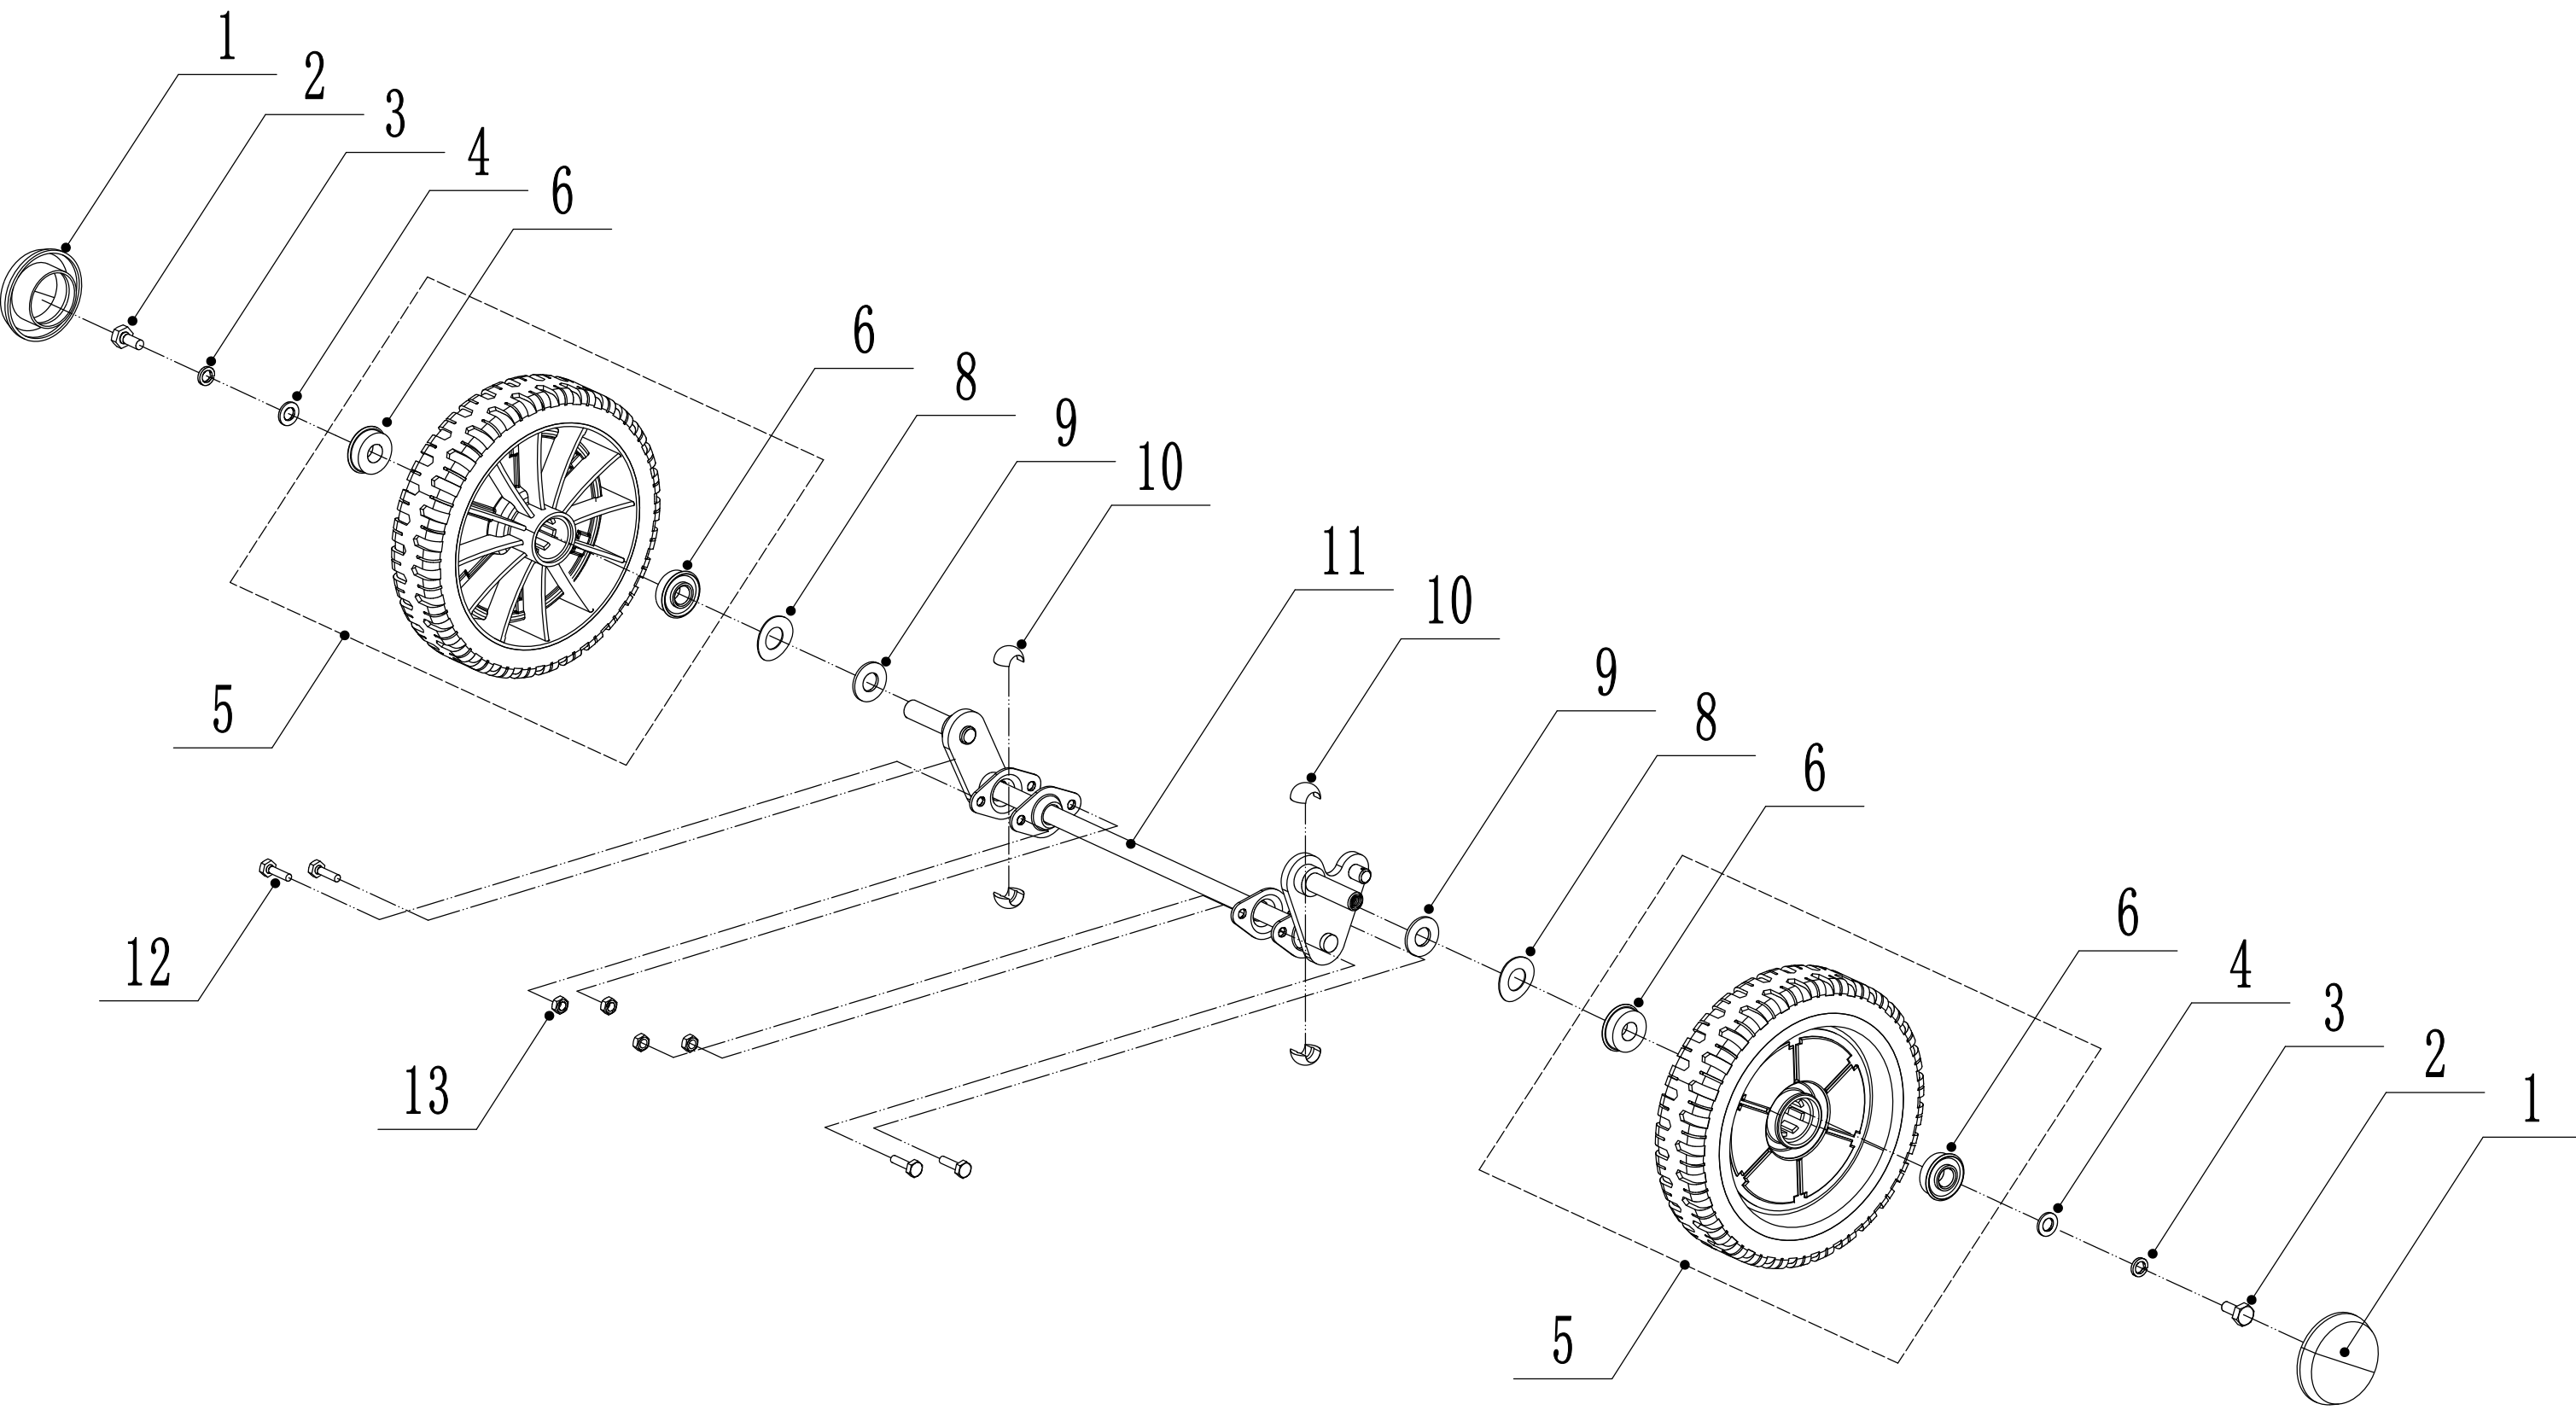

WB 455 SC 4in1

2018

2 Main Body

Order	Part number	Name_English	Quantity
1	4560101002/49	Chassis	1
2	0102008016	Bolt - M8x16	4
3	0104005012	Screw - M5x12	4
4	AVSA000000040/22	Disc bracket	2
5	4560112010K/40	Bracket - R/H	1
6	0202005000	Lock Nut - M5	4
7	0202008000	Lock Nut - M8	4
8	4560111010K/40	Bracket - L/H	1
9	0102006012	Bolt - M6x12	10
10	4560111030K/49	Connector	1
11	0104006016	Screw - M6x16	3
12	4560110010/01	Graduator	1
13	0202006000	Lock Nut - M6	11
14	5320114020/01	Upper Bearing Bracket	2
15	4320119010	Trailing Flap	1
16	4320118010/02	Pivot - Trailing flap	1
17	5360122010	Rubber Ring	1
18	4560106010/02	Rod - Grass Bag Flap	1
19	5360118010	Spring - Rear Cover	1
20	4560105010	Rear Cover	1
21	0301010000	Plain Washer - M10	2
22	WB2100020102/01	Spring - Connecting Rod	1
23	4560109010/40	Connecting Rod	1
24	5320333010	Spring Clip	2
25	5360105010D/49	Baffle	1
26	0106004009	Screw - ST4.2x9.5	2
27	4560109012	Spring Bracket	1

3 Blade System

Order	Part number	Name_English	Quantity
1	5360111010/02	Engine Washer 1	1
2	5360112010/02	Engine Washer 2	2
3	5320115010	ST Screw - 3/8x16x25	3
4	4510401010	Key	2
5	5020402070	Engine Pulley	1
6	0105006006	Screw - M6x6	1
7	5320120012	Belt - V10x780	1
8	4560102010	Belt Shield	1
9	0302006000	Plain Washer - M6	3
10	0202006000	Lock Nut - M6	3
12	5320404020/02	Adaptor	1
13	5310402010	Friction Disc	2
14	4510403010A/35	Blade	1
15	5310404010/02	Locking Disc	1
16	5310406010/04	Spring Washer	1
17	5320405010	Blade Bolt - 3/8x24x51	1

4 Front axle

Order	Part number	Name_English	Quantity
1	5310214010	Wheel Cap	2
2	0101008015	Bolt - M8x15	2
3	0401008000	Spring Washer - M8	2
4	0301008000	Washer - M8	2
5	4510210010/40	Wheel Assembly	2
6	5310213010	WEIBANG Bearing	4
8	5310211010/02	Spacer - M12.7	2
9	5310210010/02	Plain Washer - M12.7	2
10	5310209010	Spherical Bearing	4
11	4560201010/01	Front Axle	1
12	0102006012	Bolt - M6x12	4
13	0202006000	Lock Nut - M6	4