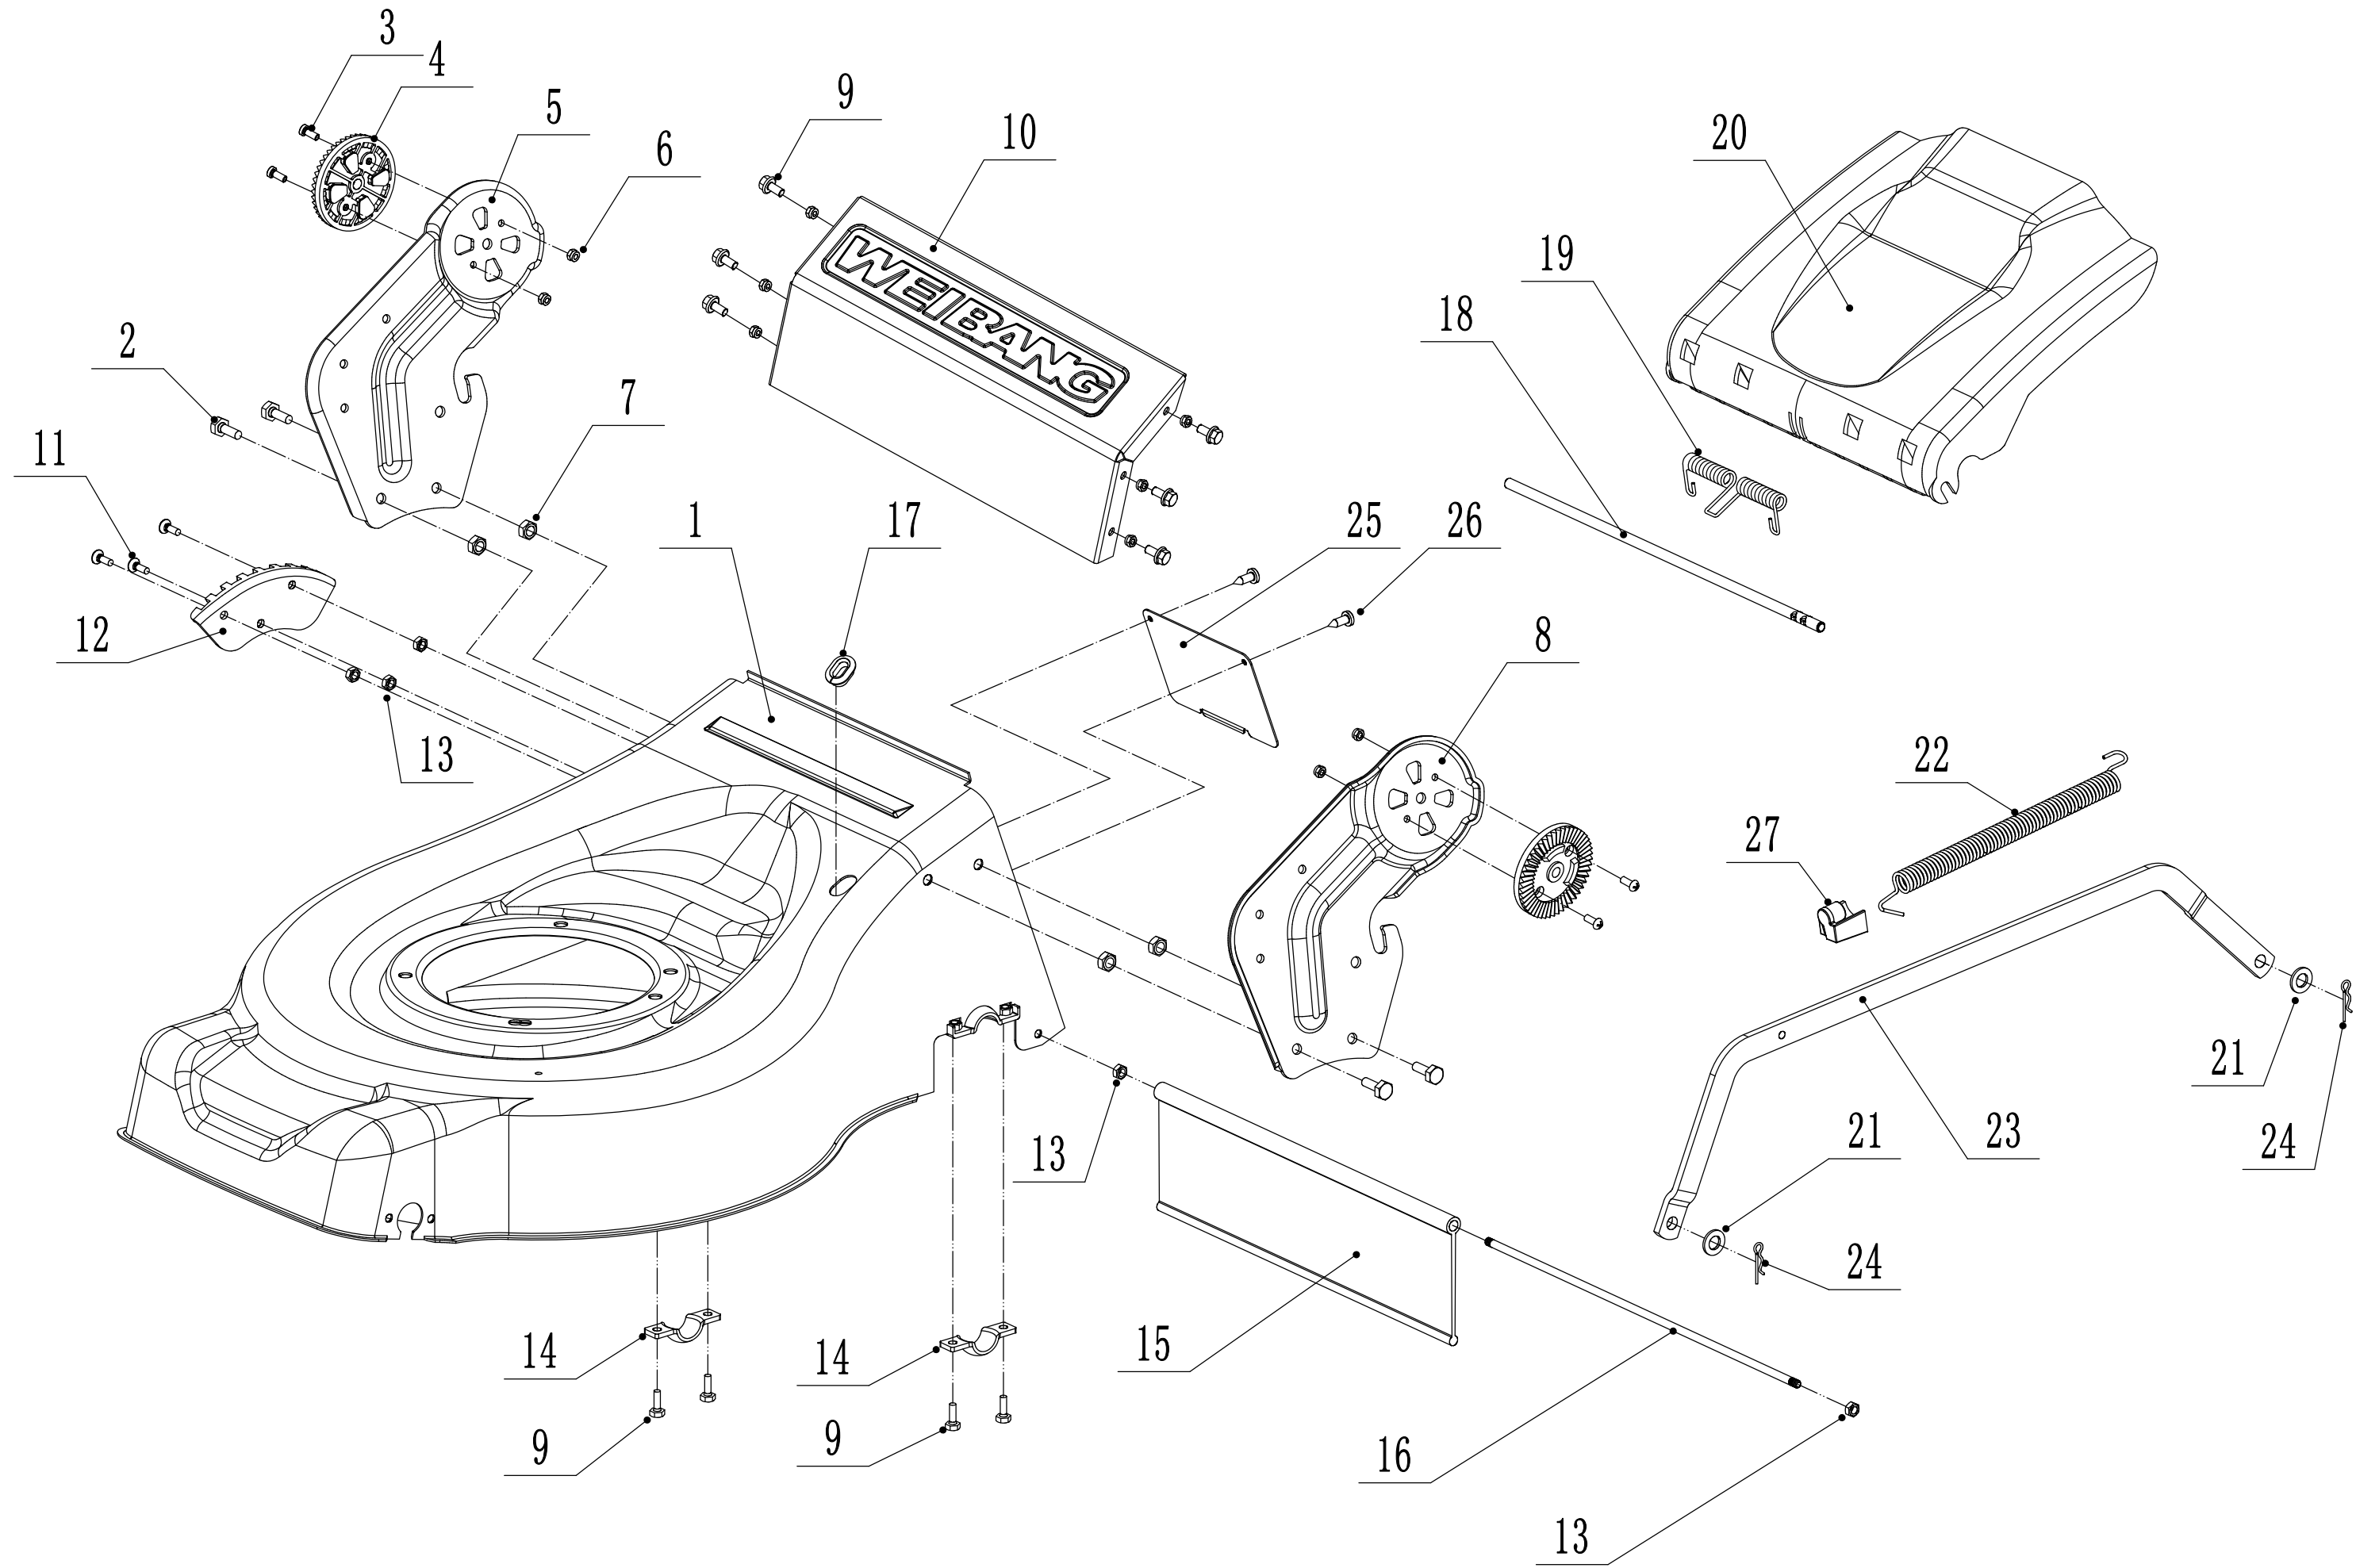

WB 455 SC 4in1

2018

2 Main Body

Order	Part number	Name_English	Quantity
1	4560101002/49	Chassis	1
2	0102008016	Bolt - M8x16	4
3	0104005012	Screw - M5x12	4
4	AVSA000000040/22	Disc bracket	2
5	4560112010K/40	Bracket - R/H	1
6	0202005000	Lock Nut - M5	4
7	0202008000	Lock Nut - M8	4
8	4560111010K/40	Bracket - L/H	1
9	0102006012	Bolt - M6x12	10
10	4560111030K/49	Connector	1
11	0104006016	Screw - M6x16	3
12	4560110010/01	Graduator	1
13	0202006000	Lock Nut - M6	11
14	5320114020/01	Upper Bearing Bracket	2
15	4320119010	Trailing Flap	1
16	4320118010/02	Pivot - Trailing flap	1
17	5360122010	Rubber Ring	1
18	4560106010/02	Rod - Grass Bag Flap	1
19	5360118010	Spring - Rear Cover	1
20	4560105010	Rear Cover	1
21	0301010000	Plain Washer - M10	2
22	WB2100020102/01	Spring - Connecting Rod	1
23	4560109010/40	Connecting Rod	1
24	5320333010	Spring Clip	2
25	5360105010D/49	Baffle	1
26	0106004009	Screw - ST4.2x9.5	2
27	4560109012	Spring Bracket	1

3 Blade System

Order	Part number	Name_English	Quantity
1	5360111010/02	Engine Washer 1	1
2	5360112010/02	Engine Washer 2	2
3	5320115010	ST Screw - 3/8x16x25	3
4	4510401010	Key	2
5	5020402070	Engine Pulley	1
6	0105006006	Screw - M6x6	1
7	5320120012	Belt - V10x780	1
8	4560102010	Belt Shield	1
9	0302006000	Plain Washer - M6	3
10	0202006000	Lock Nut - M6	3
12	5320404020/02	Adaptor	1
13	5310402010	Friction Disc	2
14	4510403010A/35	Blade	1
15	5310404010/02	Locking Disc	1
16	5310406010/04	Spring Washer	1
17	5320405010	Blade Bolt - 3/8x24x51	1

4 Front axle

Order	Part number	Name_English	Quantity
1	5310214010	Wheel Cap	2
2	0101008015	Bolt - M8x15	2
3	0401008000	Spring Washer - M8	2
4	0301008000	Washer - M8	2
5	4510210010/40	Wheel Assembly	2
6	5310213010	WEIBANG Bearing	4
8	5310211010/02	Spacer - M12.7	2
9	5310210010/02	Plain Washer - M12.7	2
10	5310209010	Spherical Bearing	4
11	4560201010/01	Front Axle	1
12	0102006012	Bolt - M6x12	4
13	0202006000	Lock Nut - M6	4