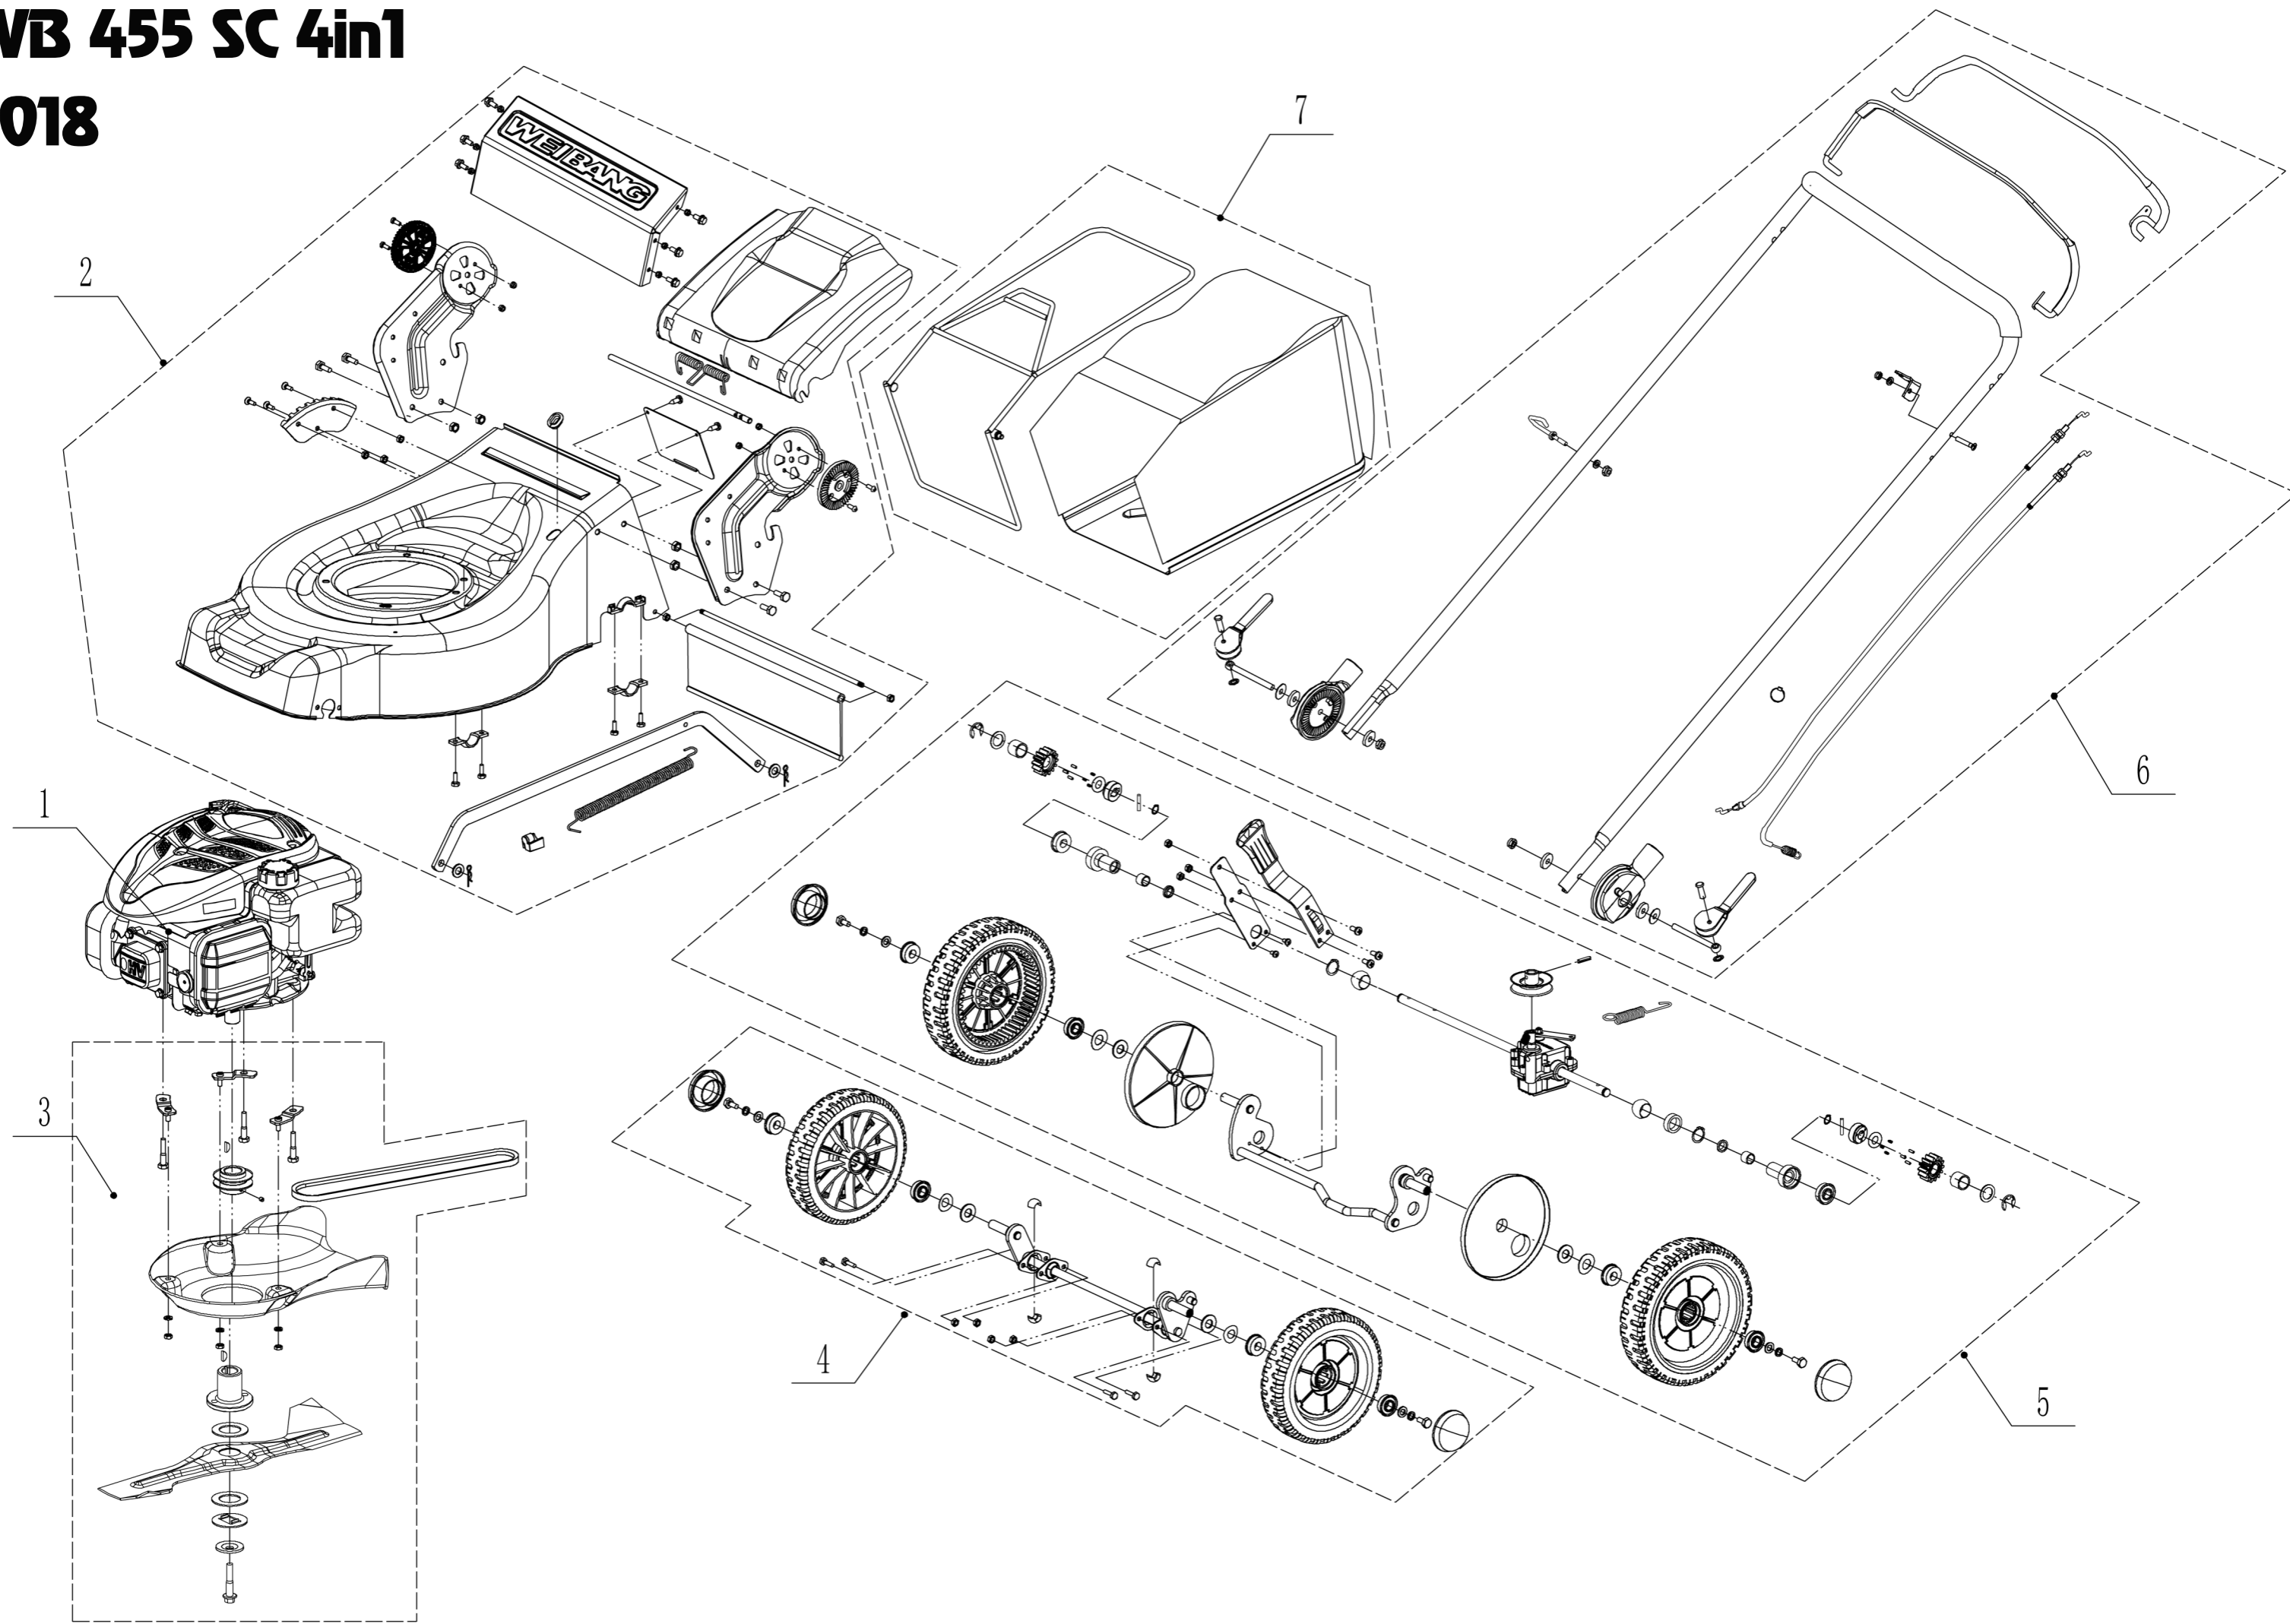

WB 455 SC 4in1

2018

2 Main Body

Order	Part number	Name_English	Quantity
1	4560101002/49	Chassis	1
2	0102008016	Bolt - M8x16	4
3	0104005012	Screw - M5x12	4
4	AVSA000000040/22	Disc bracket	2
5	4560112010K/40	Bracket - R/H	1
6	0202005000	Lock Nut - M5	4
7	0202008000	Lock Nut - M8	4
8	4560111010K/40	Bracket - L/H	1
9	0102006012	Bolt - M6x12	10
10	4560111030K/49	Connector	1
11	0104006016	Screw - M6x16	3
12	4560110010/01	Graduator	1
13	0202006000	Lock Nut - M6	11
14	5320114020/01	Upper Bearing Bracket	2
15	4320119010	Trailing Flap	1
16	4320118010/02	Pivot - Trailing flap	1
17	5360122010	Rubber Ring	1
18	4560106010/02	Rod - Grass Bag Flap	1
19	5360118010	Spring - Rear Cover	1
20	4560105010	Rear Cover	1
21	0301010000	Plain Washer - M10	2
22	WB2100020102/01	Spring - Connecting Rod	1
23	4560109010/40	Connecting Rod	1
24	5320333010	Spring Clip	2
25	5360105010D/49	Baffle	1
26	0106004009	Screw - ST4.2x9.5	2
27	4560109012	Spring Bracket	1

3 Blade System

Order	Part number	Name_English	Quantity
1	5360111010/02	Engine Washer 1	1
2	5360112010/02	Engine Washer 2	2
3	5320115010	ST Screw - 3/8x16x25	3
4	4510401010	Key	2
5	5020402070	Engine Pulley	1
6	0105006006	Screw - M6x6	1
7	5320120012	Belt - V10x780	1
8	4560102010	Belt Shield	1
9	0302006000	Plain Washer - M6	3
10	0202006000	Lock Nut - M6	3
12	5320404020/02	Adaptor	1
13	5310402010	Friction Disc	2
14	4510403010A/35	Blade	1
15	5310404010/02	Locking Disc	1
16	5310406010/04	Spring Washer	1
17	5320405010	Blade Bolt - 3/8x24x51	1

4 Front axle

Order	Part number	Name_English	Quantity
1	5310214010	Wheel Cap	2
2	0101008015	Bolt - M8x15	2
3	0401008000	Spring Washer - M8	2
4	0301008000	Washer - M8	2
5	4510210010/40	Wheel Assembly	2
6	5310213010	WEIBANG Bearing	4
8	5310211010/02	Spacer - M12.7	2
9	5310210010/02	Plain Washer - M12.7	2
10	5310209010	Spherical Bearing	4
11	4560201010/01	Front Axle	1
12	0102006012	Bolt - M6x12	4
13	0202006000	Lock Nut - M6	4