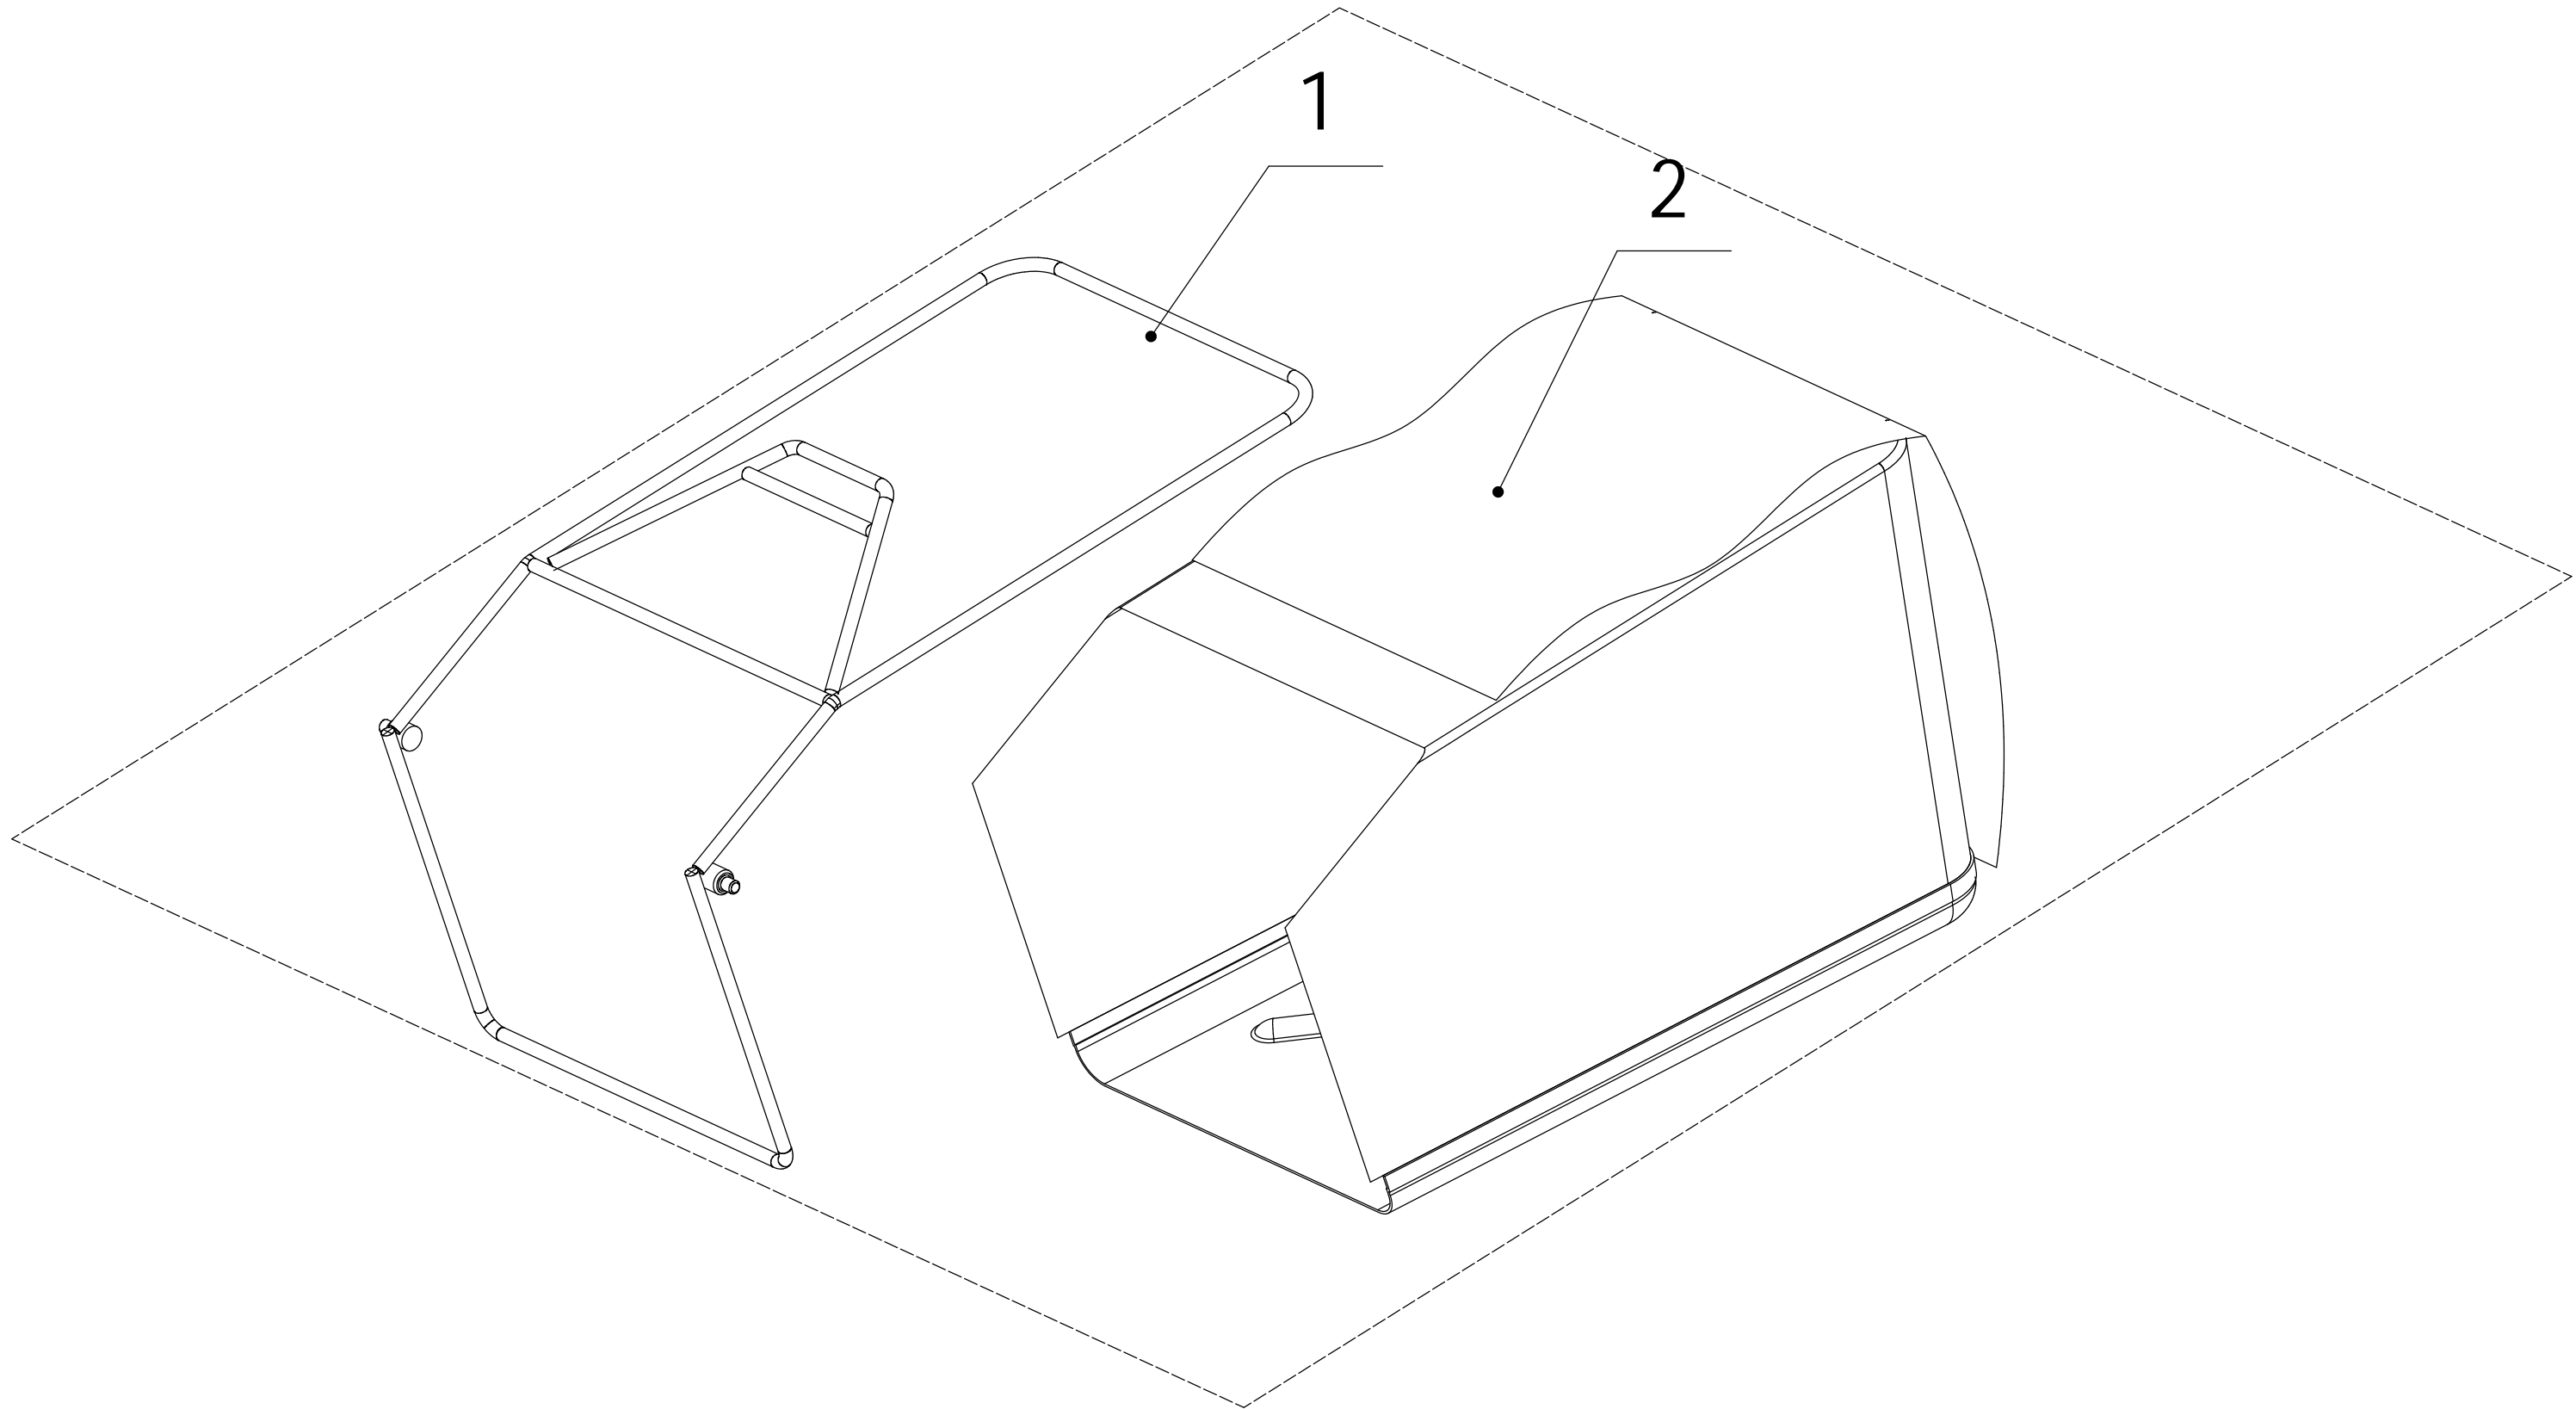

7 Grasscatcher

Order	Part number	Name_English	Quantity
1	4560602010/22	Frame - Grass Bag	1
2	4560603010/84	Grass Bag	1