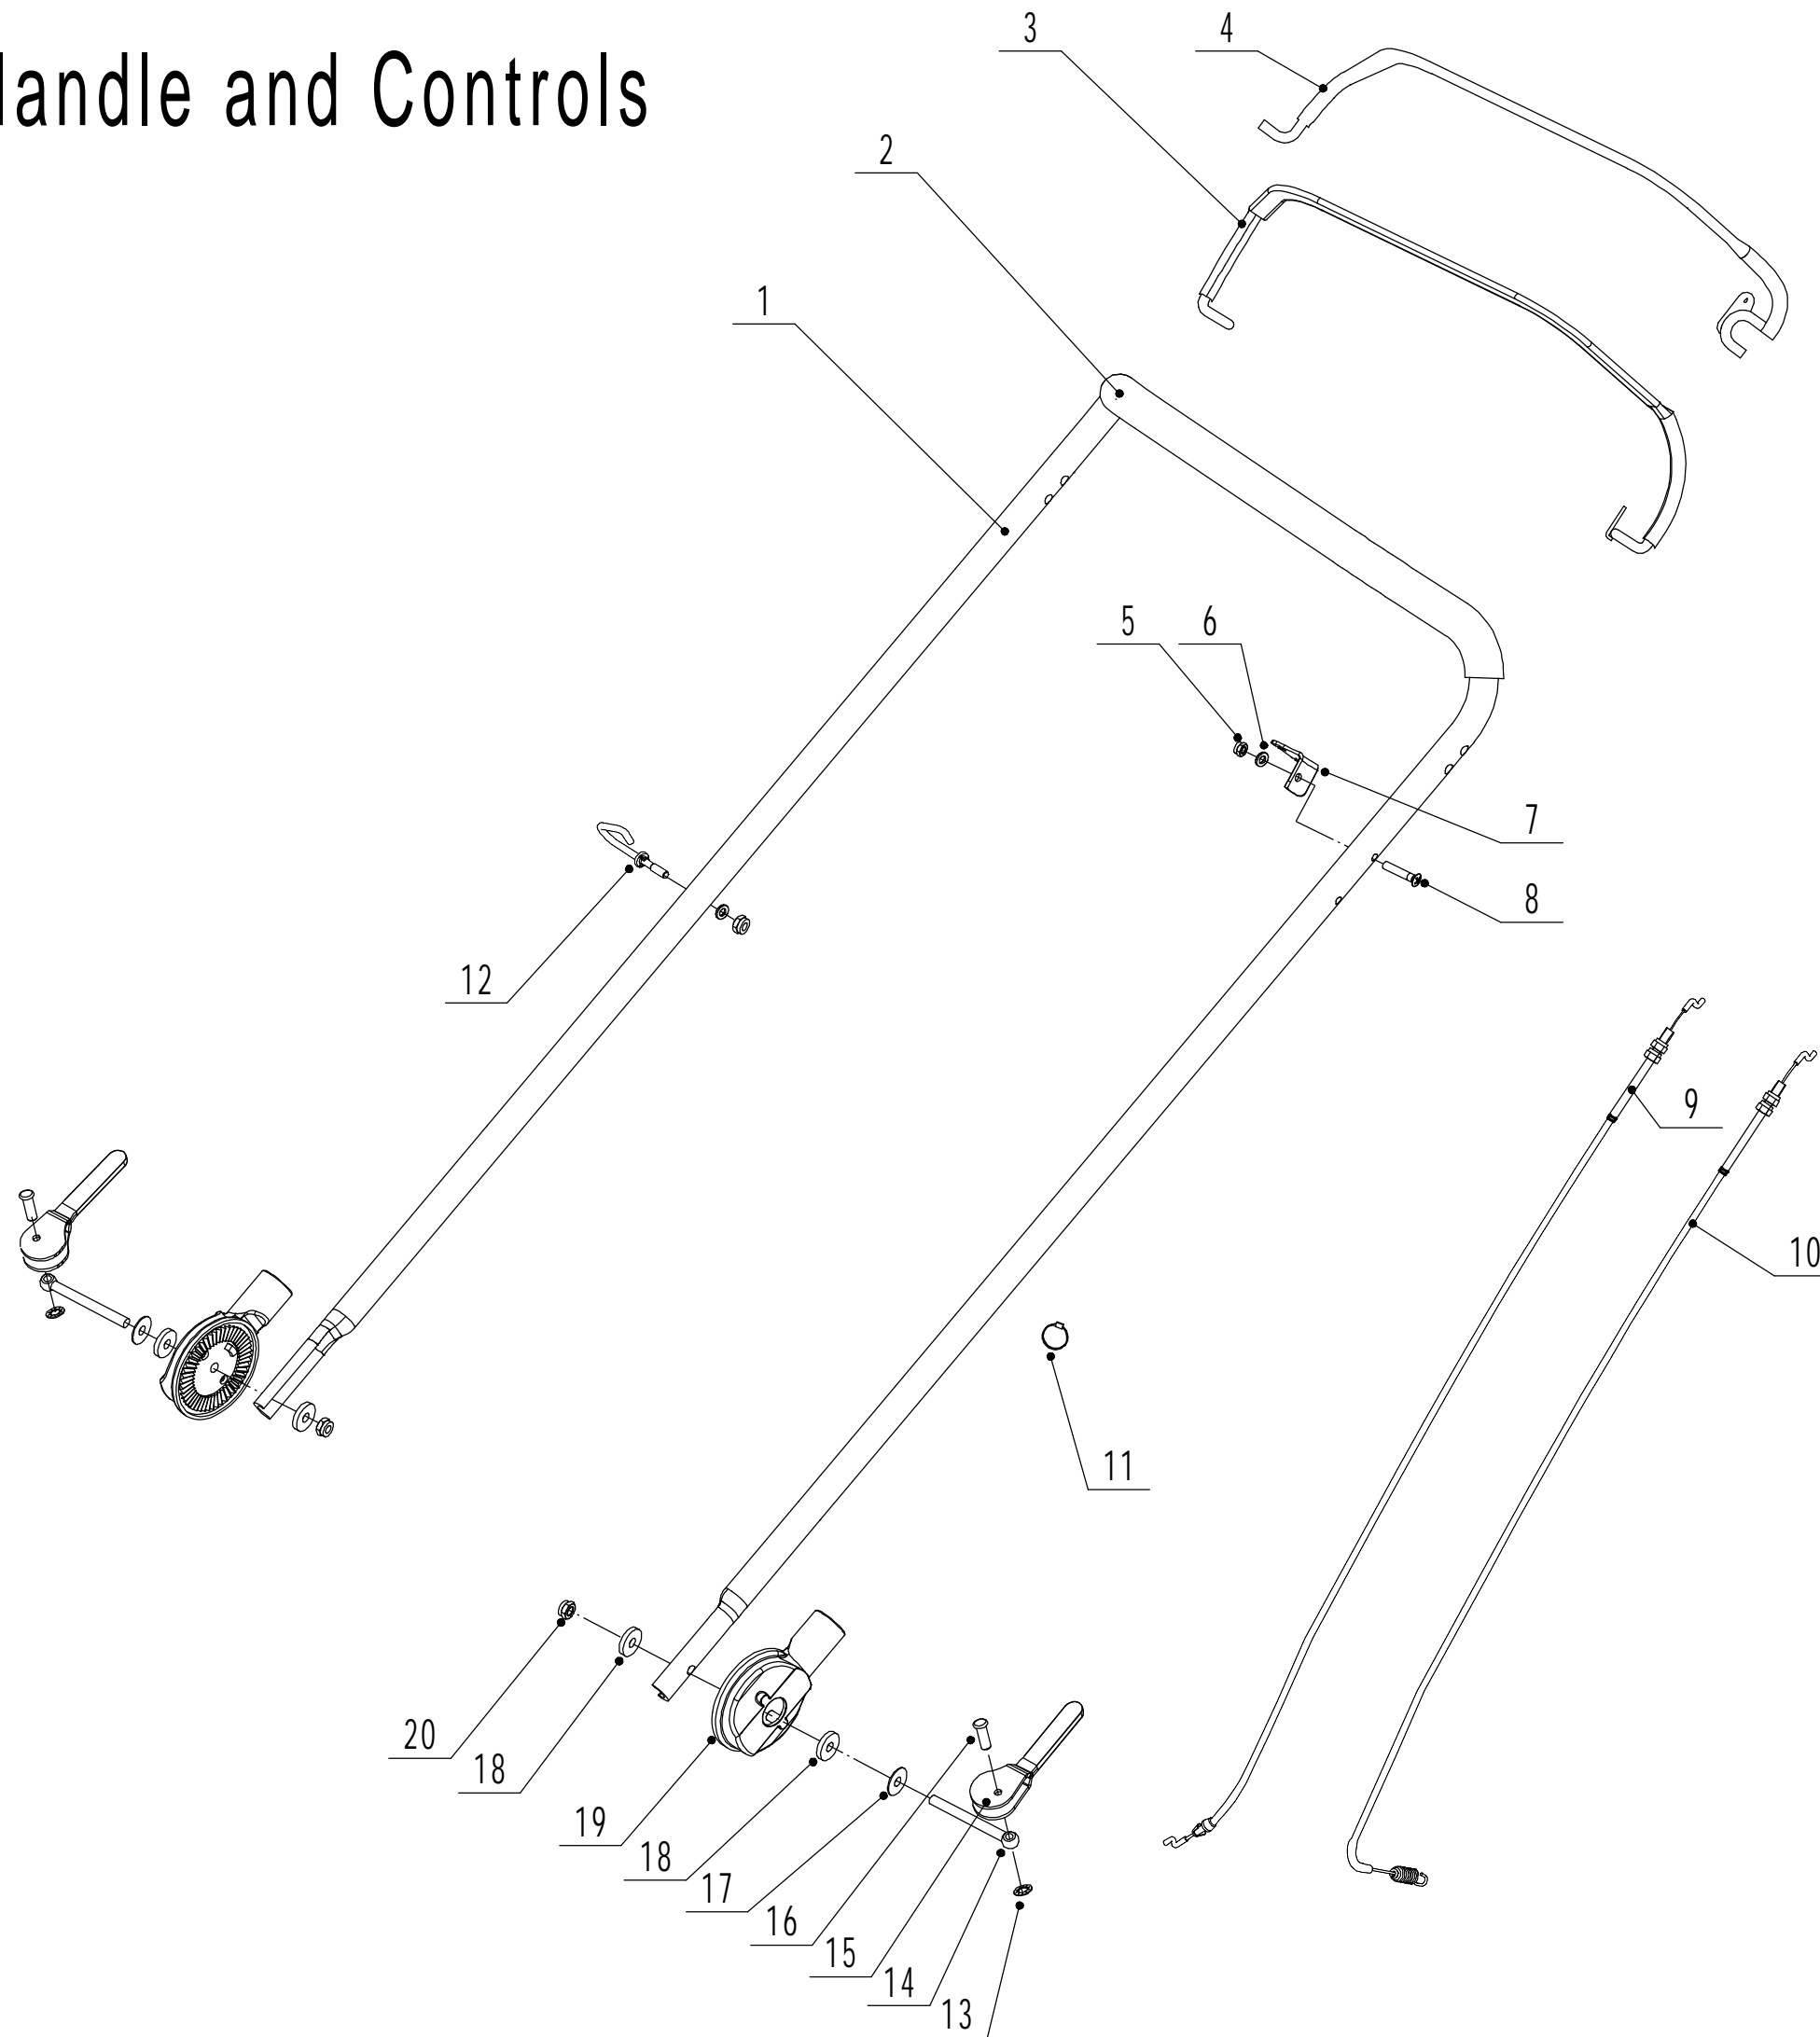

6 Handle and Controls

Part 6 - Handle and Controls Spare parts		
No.	ID Zboží	Název
1	4560115010/49	Handle
2	GM56E010000082	Handle Sheath
3	5020506030S/40	Clutch Lever
4	5020503020S/40	OPC Lever
5	0202006000	Lock Nut - M6
6	0301006000	Washer - M6
7	GM46B050000010/01	Bracket
8	0108006040	Screw - M6x40
9	BS120-1230	OPC Cable
10	LH194-1195	Clutch Cable
11	ZD8/200	Cable tie
12	4510511010	Hook - Starter Rope
13	4510114030	Fix Cap
14	GM48S000000100	Connecting Bolt
15	GM56A100400000	Lock Lever
16	0801008025	Axis Pin - 8x25
17	GM56A100000040/04	Spacer
18	GM56A100000050/01	Spacer
19	GM48S030200000	Tooth Disc Kit
20	0203008000	Lock Nut-M8