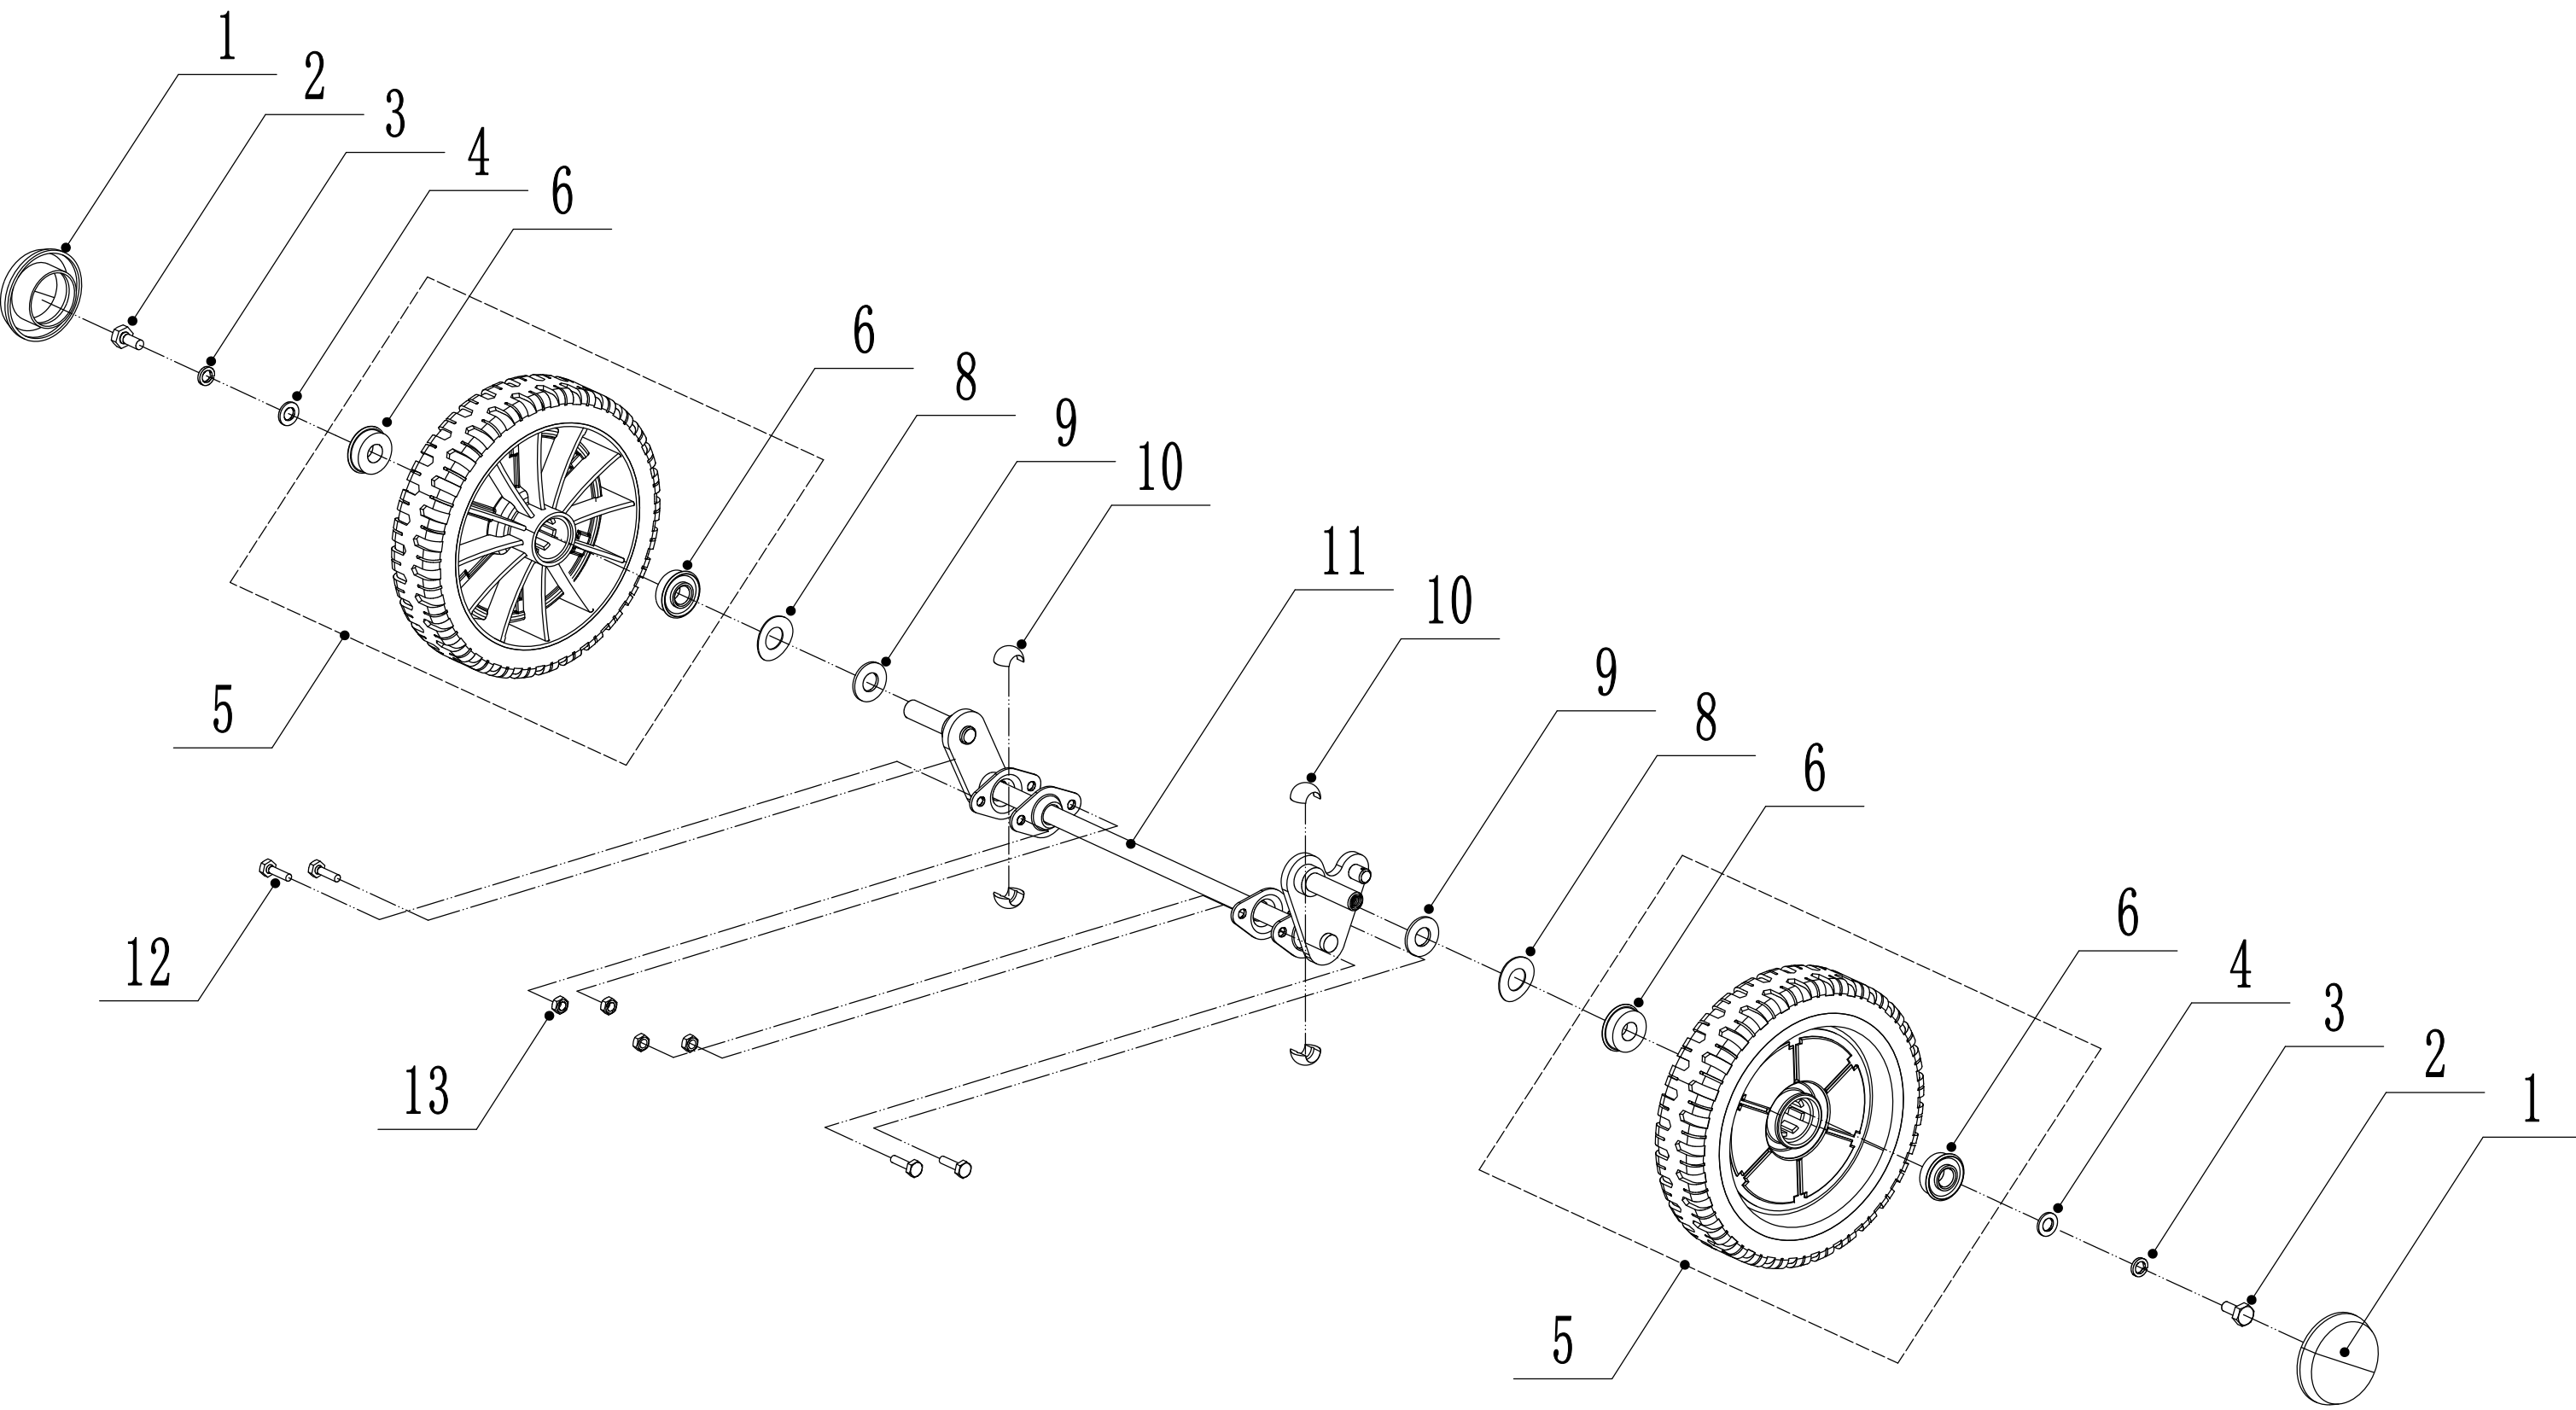

2 Main Body

Part 2 - Main Body Spare parts		
No.	ID Zboží	Název
1	4560101002/49	Chassis
2	0102008016	Bolt - M8x16
3	0104005012	Screw - M5x12
4	AVSA000000040/22	Disc bracket
5	4560112010K/40	Bracket - R/H
6	0202005000	Lock Nut - M5
7	0202008000	Lock Nut - M8
8	4560111010K/40	Bracket - L/H
9	0102006012	Bolt - M6x12
10	4560111030/49	Connector
11	0104006016	Screw - M6x16
12	4560110010/01	Graduator
13	0202006000	Lock Nut - M6
14	5320114020/01	Upper Bearing Bracket
15	4320119010	Trailing Flap
16	4320118010/02	Pivot - Trailing flap
17	5360122010C	Rubber Ring
18	4560106010/02	Rod - Grass Bag Flap
19	5360118010	Spring - Rear Cover
20	4560105010	Rear Cover
21	0301010000	Plain Washer - M10
22	WB2100020102/01	Spring - Connecting Rod
23	4560109010/40	Connecting Rod
24	5320333010	Spring Clip
25	5360105010D/49	Baffle
26	0106004009	Screw - ST4.2x9.5
27	4560109012	Spring Bracket

3 Blade System

Part 3 - Blade System Spare parts		
No.	ID Zboží	Název
1	5360111010/02	Engine Washer 1
2	5360112010/02	Engine Washer 2
3	5320115010	ST Screw - 3/8x16x25
4	4510401010	Key
5	5020402070	Engine Pulley
6	0105006006	Screw - M6x6
7	5320120011	Belt - V10x783mm
8	4560102010	Belt Shield
9	0302006000	Plain Washer - M6
10	0202006000	Lock Nut - M6
12	5320404020/02	Adaptor
13	5310402010	Friction Disc
14	4510403010A/32	Big wing Blade
15	5310404010/02	Locking Disc
16	5310406010/04	Dish Washer
17	5320405011	Blade Bolt - 3/8x24x55

4 Front axle

Part 4 - Front axle Spare parts		
No.	ID Zboží	Název
1	5310214010	Wheel Cap
2	0101008015	Bolt - M8x15
3	0401008000	Spring Washer - M8
4	0301008000	Washer - M8
5	4510210010/40	Wheel Assembly
6	5310213010	WEIBANG Bearing
8	5310211010/02	Spacer - M12.7
9	5310210010/02	Plain Washer - M12.7
10	5310209010	Spherical Bearing
11	4560201010/01	Front Axle
12	0102006012	Bolt - M6x12
13	0202006000	Lock Nut - M6