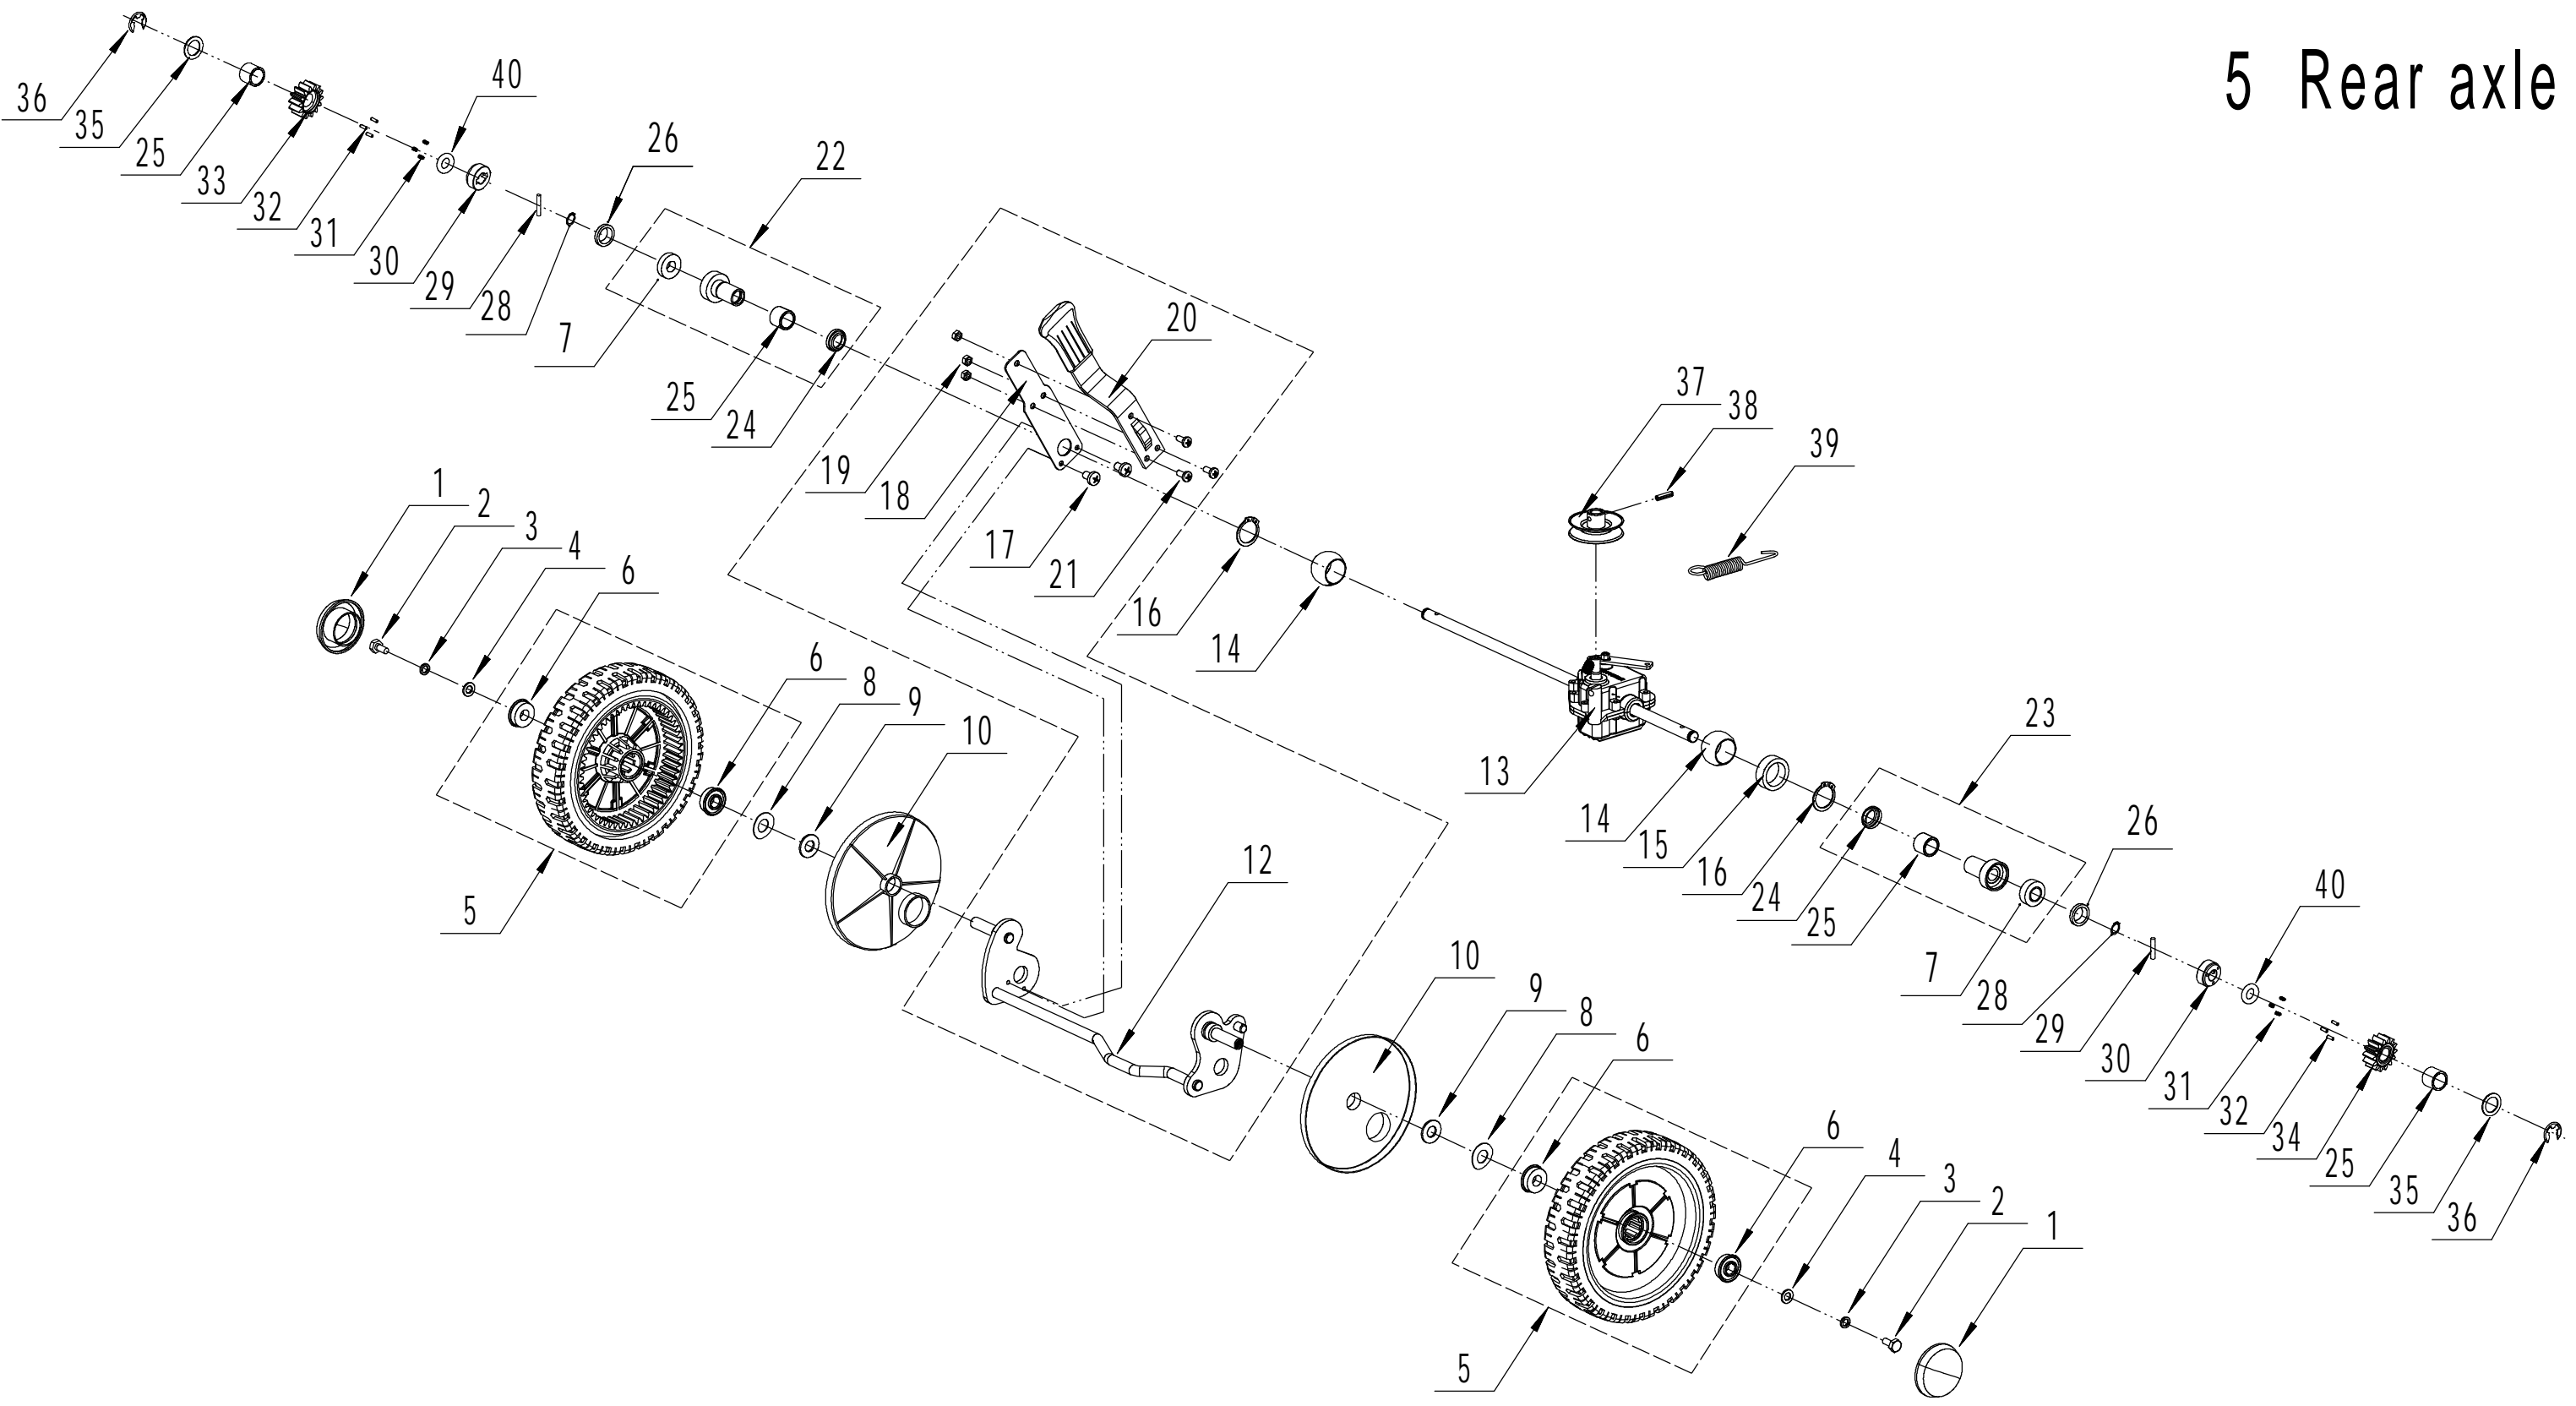

5 Rear axle

Part 5 - Rear axle Spare parts

No.	ID Zboží	Název
1	5310214010	Wheel Cap
2	0101008015	Bolt - M8x15
3	0401008000	Spring Washer - M8
4	0301008000	Washer - M8
5	5340309010/40	Wheel Assembly
6	5310213010	WEIBANG Bearing
7	R8-2RS	Bearing
8	5310211010/02	Spring Washer - M12.7
9	5310210010/02	Plain Washer - M12.7
10	5340312010	Rear Wheel Shield
12	4560301010/01	Rear Axle
13	Y204560P	Rear Transmission Assembly
14	5320328010	Nylon Ball Bearing
15	5320329010/02	Rear Transmission Partition
16	1001020000	Circlip - M20
17	0113005008	Screw - M5x8
18	5360311010/22	Spring Of Adjustment Lever
19	0202006000	Lock Nut - M6
20	5360310010/40	Adjustment Lever
21	0101006014	Bolt - M6x14
22	Y065321	Right Bearing Sheath Assembly
23	Y065320	Left Bearing Sheath Assembly
24	5320327010	Dustproof Ring
25	5320326010P	Bearing
26	GM48S010000010	Spacer
28	1001012000	Circlip - M12
29	HQ000100060	Pin For Ratchet
30	HQ000100050	Ratchet
31	HQ000100040	Spring
32	HQ000100030	Pin
33	HQ000100020	Drive Pinion - R/H
34	HQ000100010	Drive Pinion - L/H
35	5020311010/04	Washer
36	1301009000	Clip
37	5020308020	Gearbox Pulley
38	0701005020	Pin - 5x20
39	4820317010	Spring Of Gearbox
40	1401025015	O - Ring