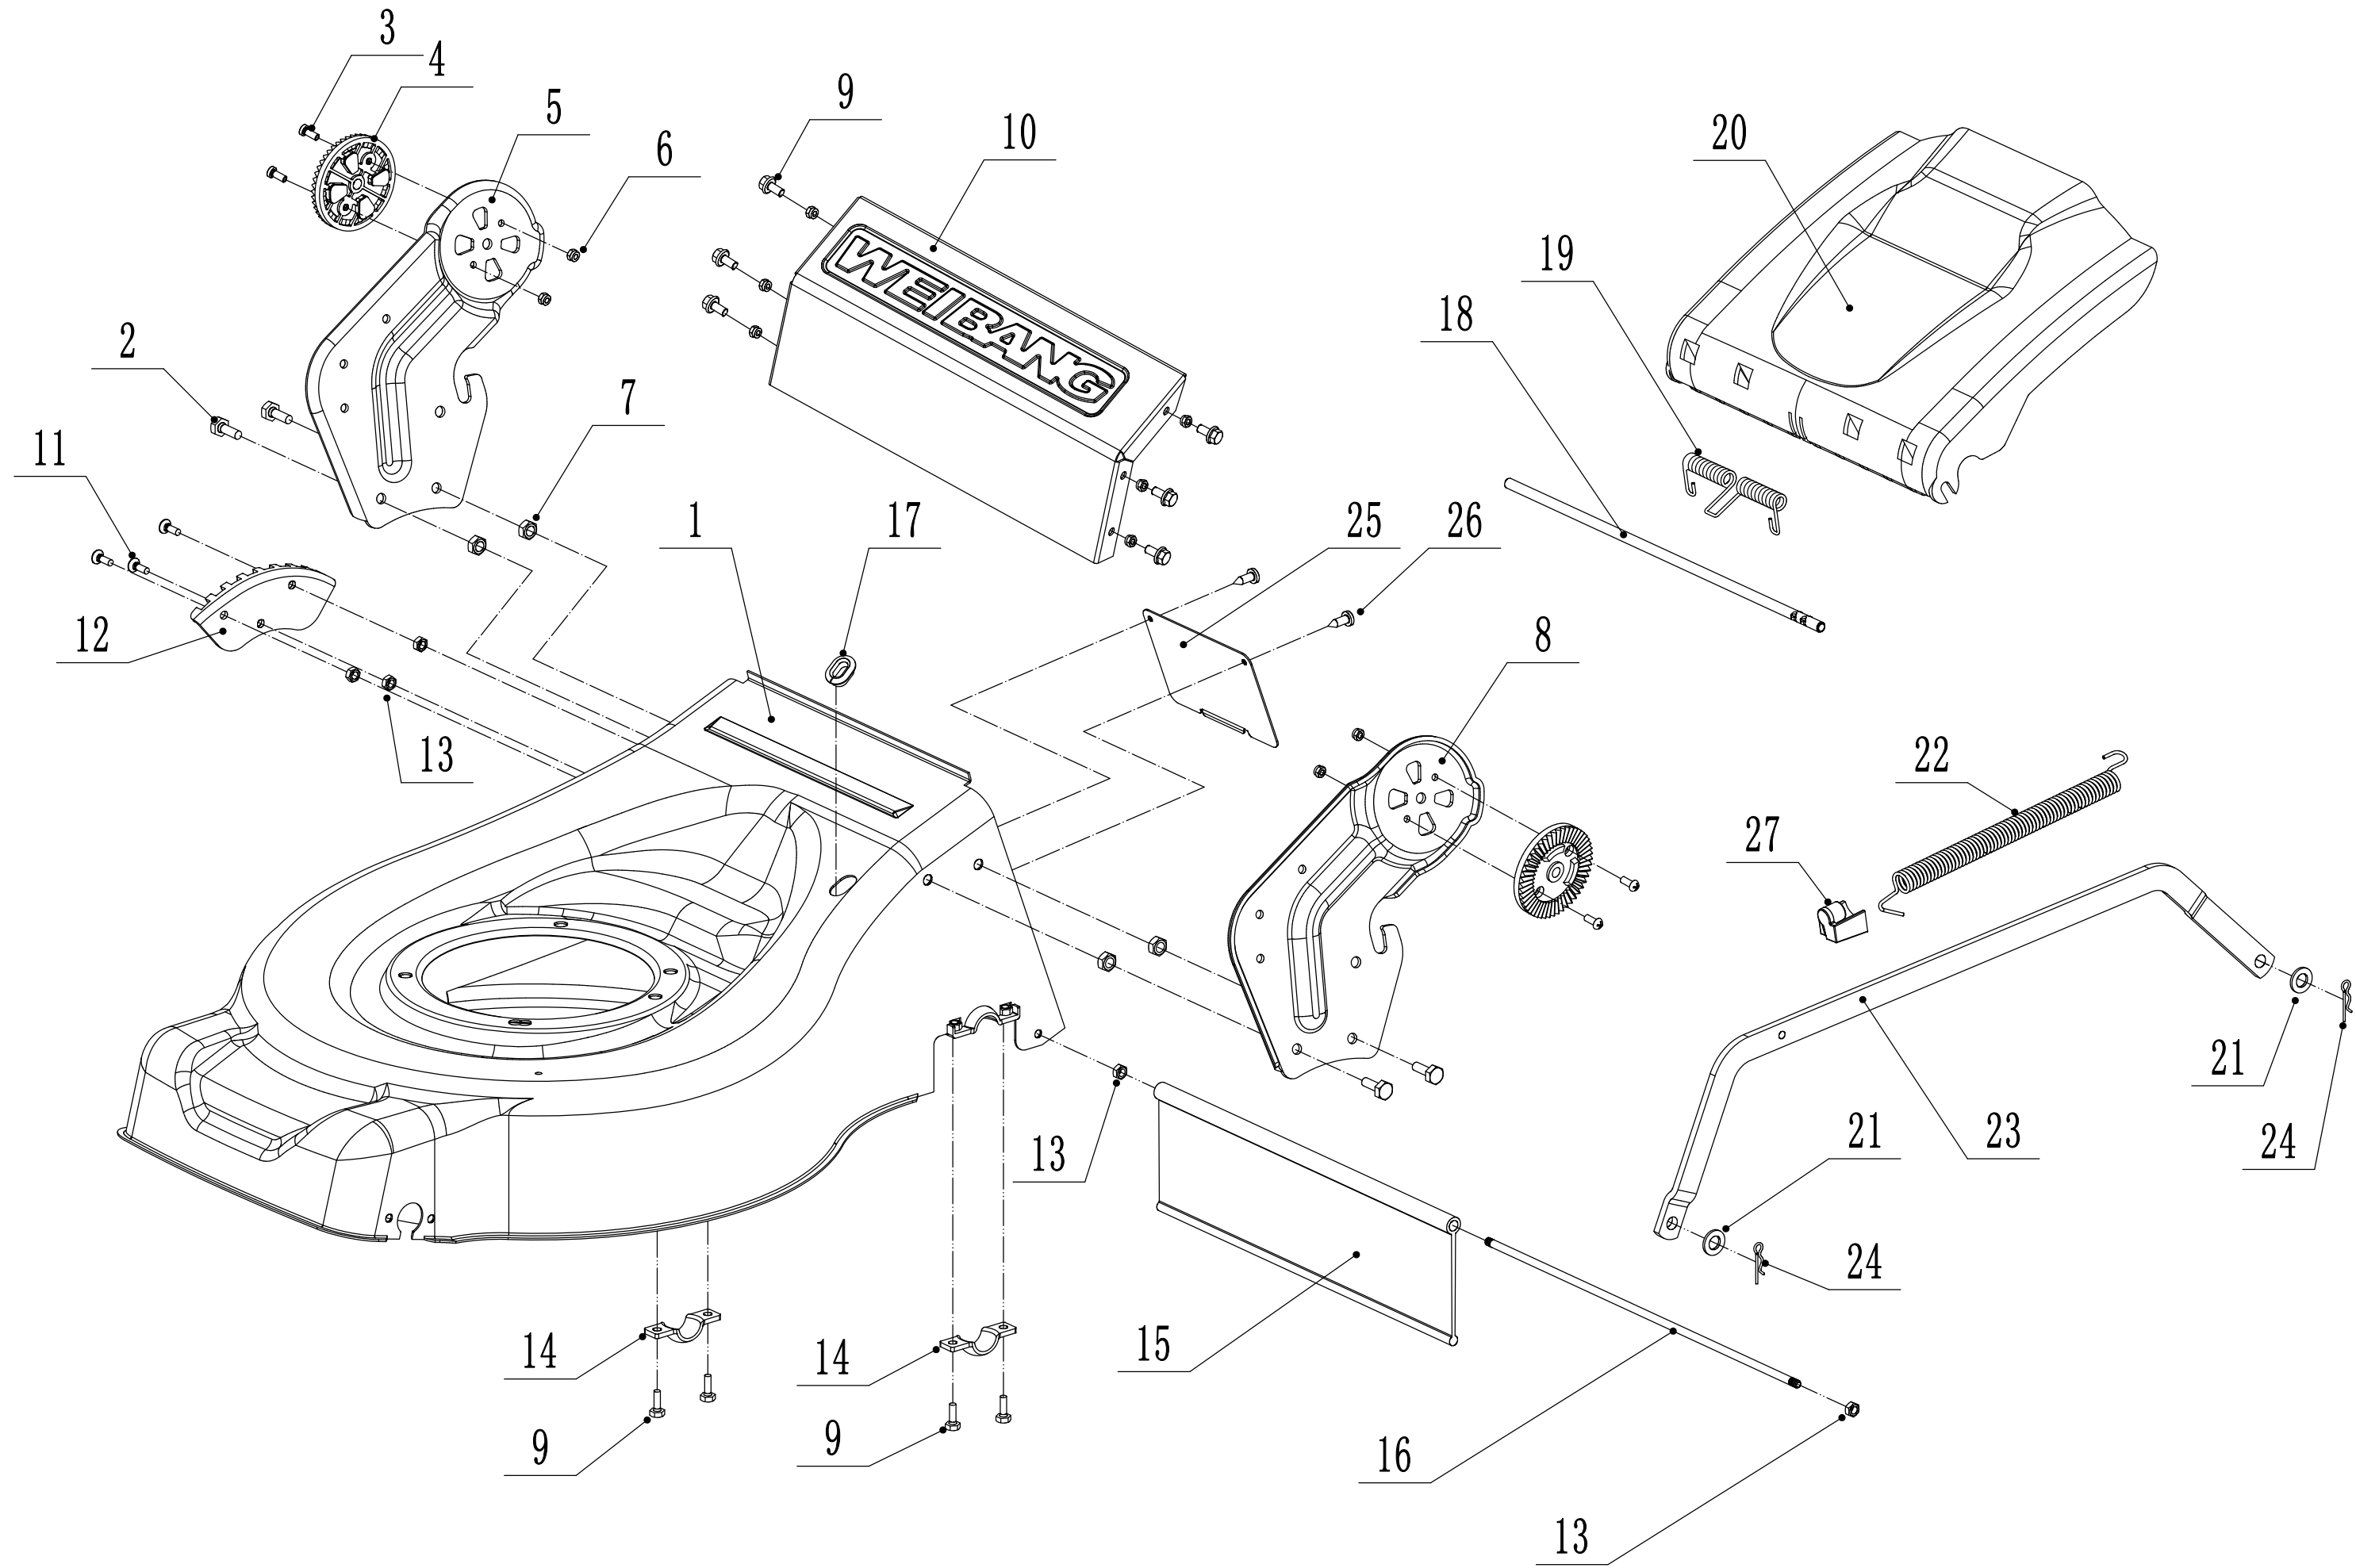

2 Main Body

Part 2 - Main Body Spare parts		
No.	ID Zboží	Název
1	4560101002/49	Chassis
2	0102008016	Bolt - M8x16
3	0104005012	Screw - M5x12
4	AVSA000000040/22	Disc bracket
5	4560112010K/40	Bracket - R/H
6	0202005000	Lock Nut - M5
7	0202008000	Lock Nut - M8
8	4560111010K/40	Bracket - L/H
9	0102006012	Bolt - M6x12
10	4560111030/49	Connector
11	0104006016	Screw - M6x16
12	4560110010/01	Graduator
13	0202006000	Lock Nut - M6
14	5320114020/01	Upper Bearing Bracket
15	4320119010	Trailing Flap
16	4320118010/02	Pivot - Trailing flap
17	5360122010C	Rubber Ring
18	4560106010/02	Rod - Grass Bag Flap
19	5360118010	Spring - Rear Cover
20	4560105010	Rear Cover
21	0301010000	Plain Washer - M10
22	WB2100020102/01	Spring - Connecting Rod
23	4560109010/40	Connecting Rod
24	5320333010	Spring Clip
25	5360105010D/49	Baffle
26	0106004009	Screw - ST4.2x9.5
27	4560109012	Spring Bracket

3 Blade System

Part 3 - Blade System Spare parts		
No.	ID Zboží	Název
1	5360111010/02	Engine Washer 1
2	5360112010/02	Engine Washer 2
3	5320115010	ST Screw - 3/8x16x25
4	4510401010	Key
5	5020402070	Engine Pulley
6	0105006006	Screw - M6x6
7	5320120011	Belt - V10x783mm
8	4560102010	Belt Shield
9	0302006000	Plain Washer - M6
10	0202006000	Lock Nut - M6
12	5320404020/02	Adaptor
13	5310402010	Friction Disc
14	4510403010A/32	Big wing Blade
15	5310404010/02	Locking Disc
16	5310406010/04	Dish Washer
17	5320405011	Blade Bolt - 3/8x24x55

4 Front axle

Part 4 - Front axle Spare parts		
No.	ID Zboží	Název
1	5310214010	Wheel Cap
2	0101008015	Bolt - M8x15
3	0401008000	Spring Washer - M8
4	0301008000	Washer - M8
5	4510210010/40	Wheel Assembly
6	5310213010	WEIBANG Bearing
8	5310211010/02	Spacer - M12.7
9	5310210010/02	Plain Washer - M12.7
10	5310209010	Spherical Bearing
11	4560201010/01	Front Axle
12	0102006012	Bolt - M6x12
13	0202006000	Lock Nut - M6