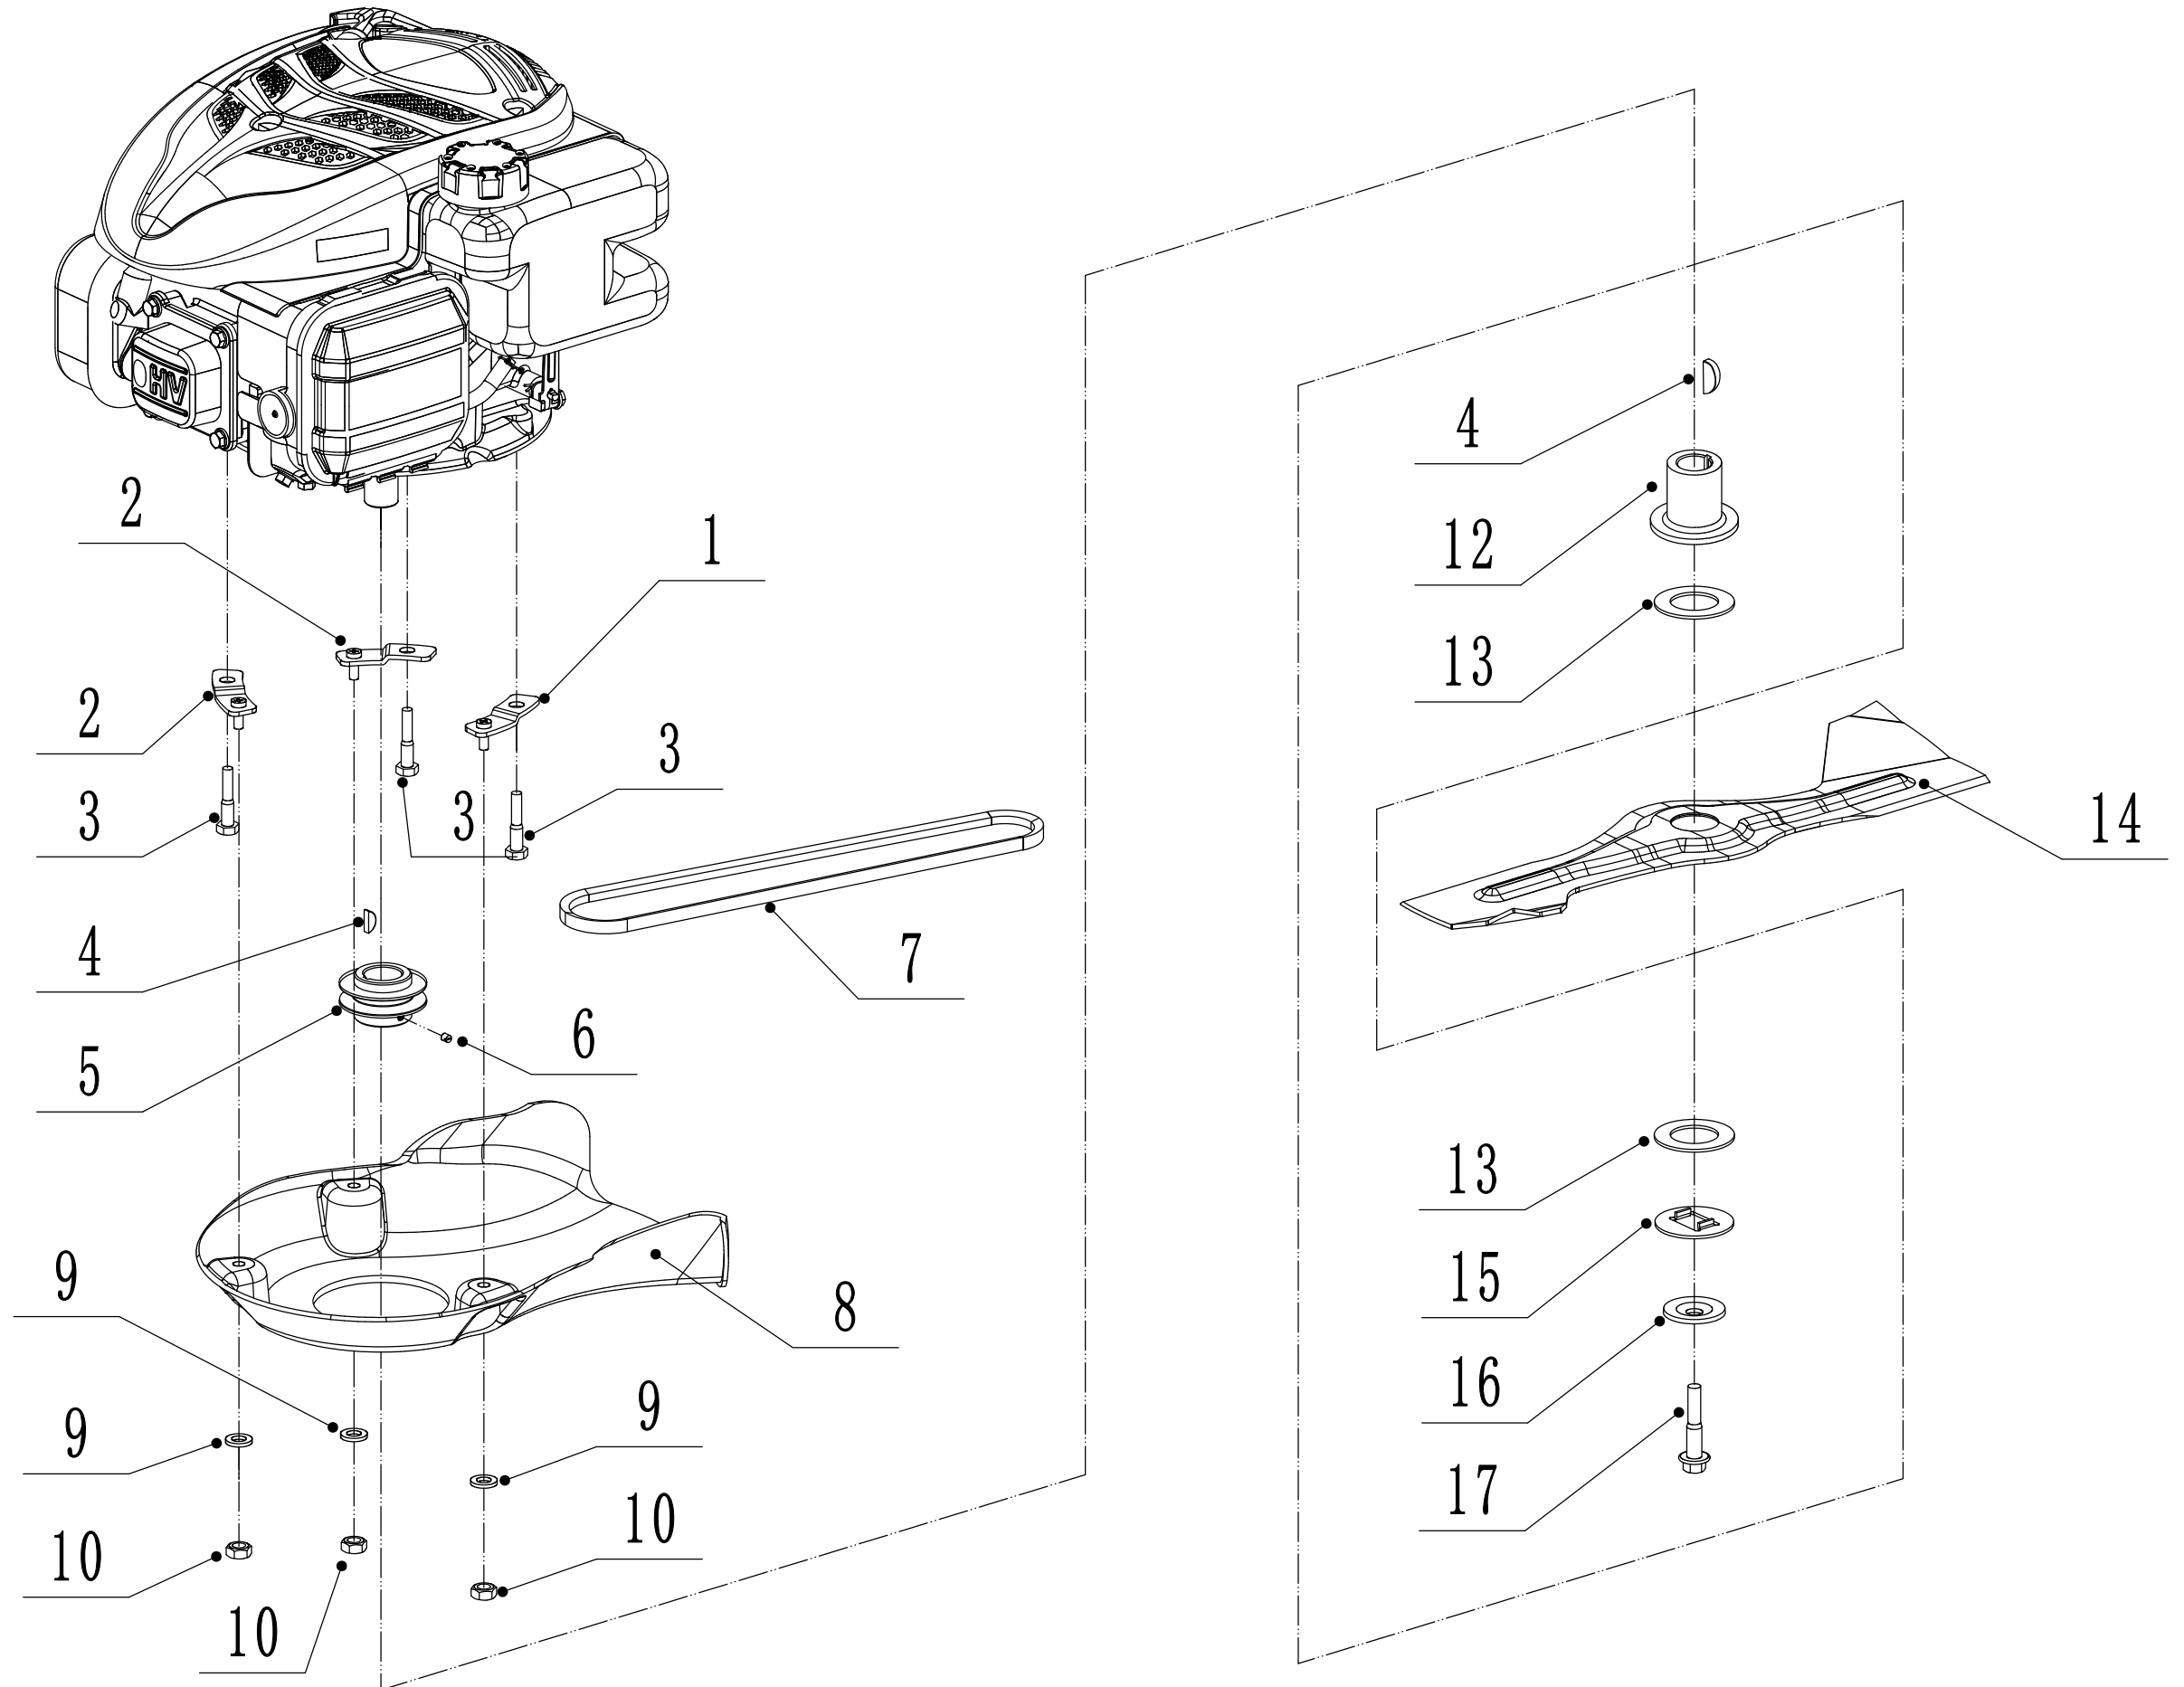

2 Main Body

Part 2 - Main Body Spare parts		
No.	ID Zboží	Název
1	4560101002/49	Chassis
2	0102008016	Bolt - M8x16
3	0104005012	Screw - M5x12
4	AVSA000000040/22	Disc bracket
5	4560112010K/40	Bracket - R/H
6	0202005000	Lock Nut - M5
7	0202008000	Lock Nut - M8
8	4560111010K/40	Bracket - L/H
9	0102006012	Bolt - M6x12
10	4560111030/49	Connector
11	0104006016	Screw - M6x16
12	4560110010/01	Graduator
13	0202006000	Lock Nut - M6
14	5320114020/01	Upper Bearing Bracket
15	4320119010	Trailing Flap
16	4320118010/02	Pivot - Trailing flap
17	5360122010C	Rubber Ring
18	4560106010/02	Rod - Grass Bag Flap
19	5360118010	Spring - Rear Cover
20	4560105010	Rear Cover
21	0301010000	Plain Washer - M10
22	WB2100020102/01	Spring - Connecting Rod
23	4560109010/40	Connecting Rod
24	5320333010	Spring Clip
25	5360105010D/49	Baffle
26	0106004009	Screw - ST4.2x9.5
27	4560109012	Spring Bracket

3 Blade System

Part 3 - Blade System Spare parts		
No.	ID Zboží	Název
1	5360111010/02	Engine Washer 1
2	5360112010/02	Engine Washer 2
3	5320115010	ST Screw - 3/8x16x25
4	4510401010	Key
5	5020402070	Engine Pulley
6	0105006006	Screw - M6x6
7	5320120011	Belt - V10x783mm
8	4560102010	Belt Shield
9	0302006000	Plain Washer - M6
10	0202006000	Lock Nut - M6
12	5320404020/02	Adaptor
13	5310402010	Friction Disc
14	4510403010A/32	Big wing Blade
15	5310404010/02	Locking Disc
16	5310406010/04	Dish Washer
17	5320405011	Blade Bolt - 3/8x24x55

4 Front axle

Part 4 - Front axle Spare parts		
No.	ID Zboží	Název
1	5310214010	Wheel Cap
2	0101008015	Bolt - M8x15
3	0401008000	Spring Washer - M8
4	0301008000	Washer - M8
5	4510210010/40	Wheel Assembly
6	5310213010	WEIBANG Bearing
8	5310211010/02	Spacer - M12.7
9	5310210010/02	Plain Washer - M12.7
10	5310209010	Spherical Bearing
11	4560201010/01	Front Axle
12	0102006012	Bolt - M6x12
13	0202006000	Lock Nut - M6