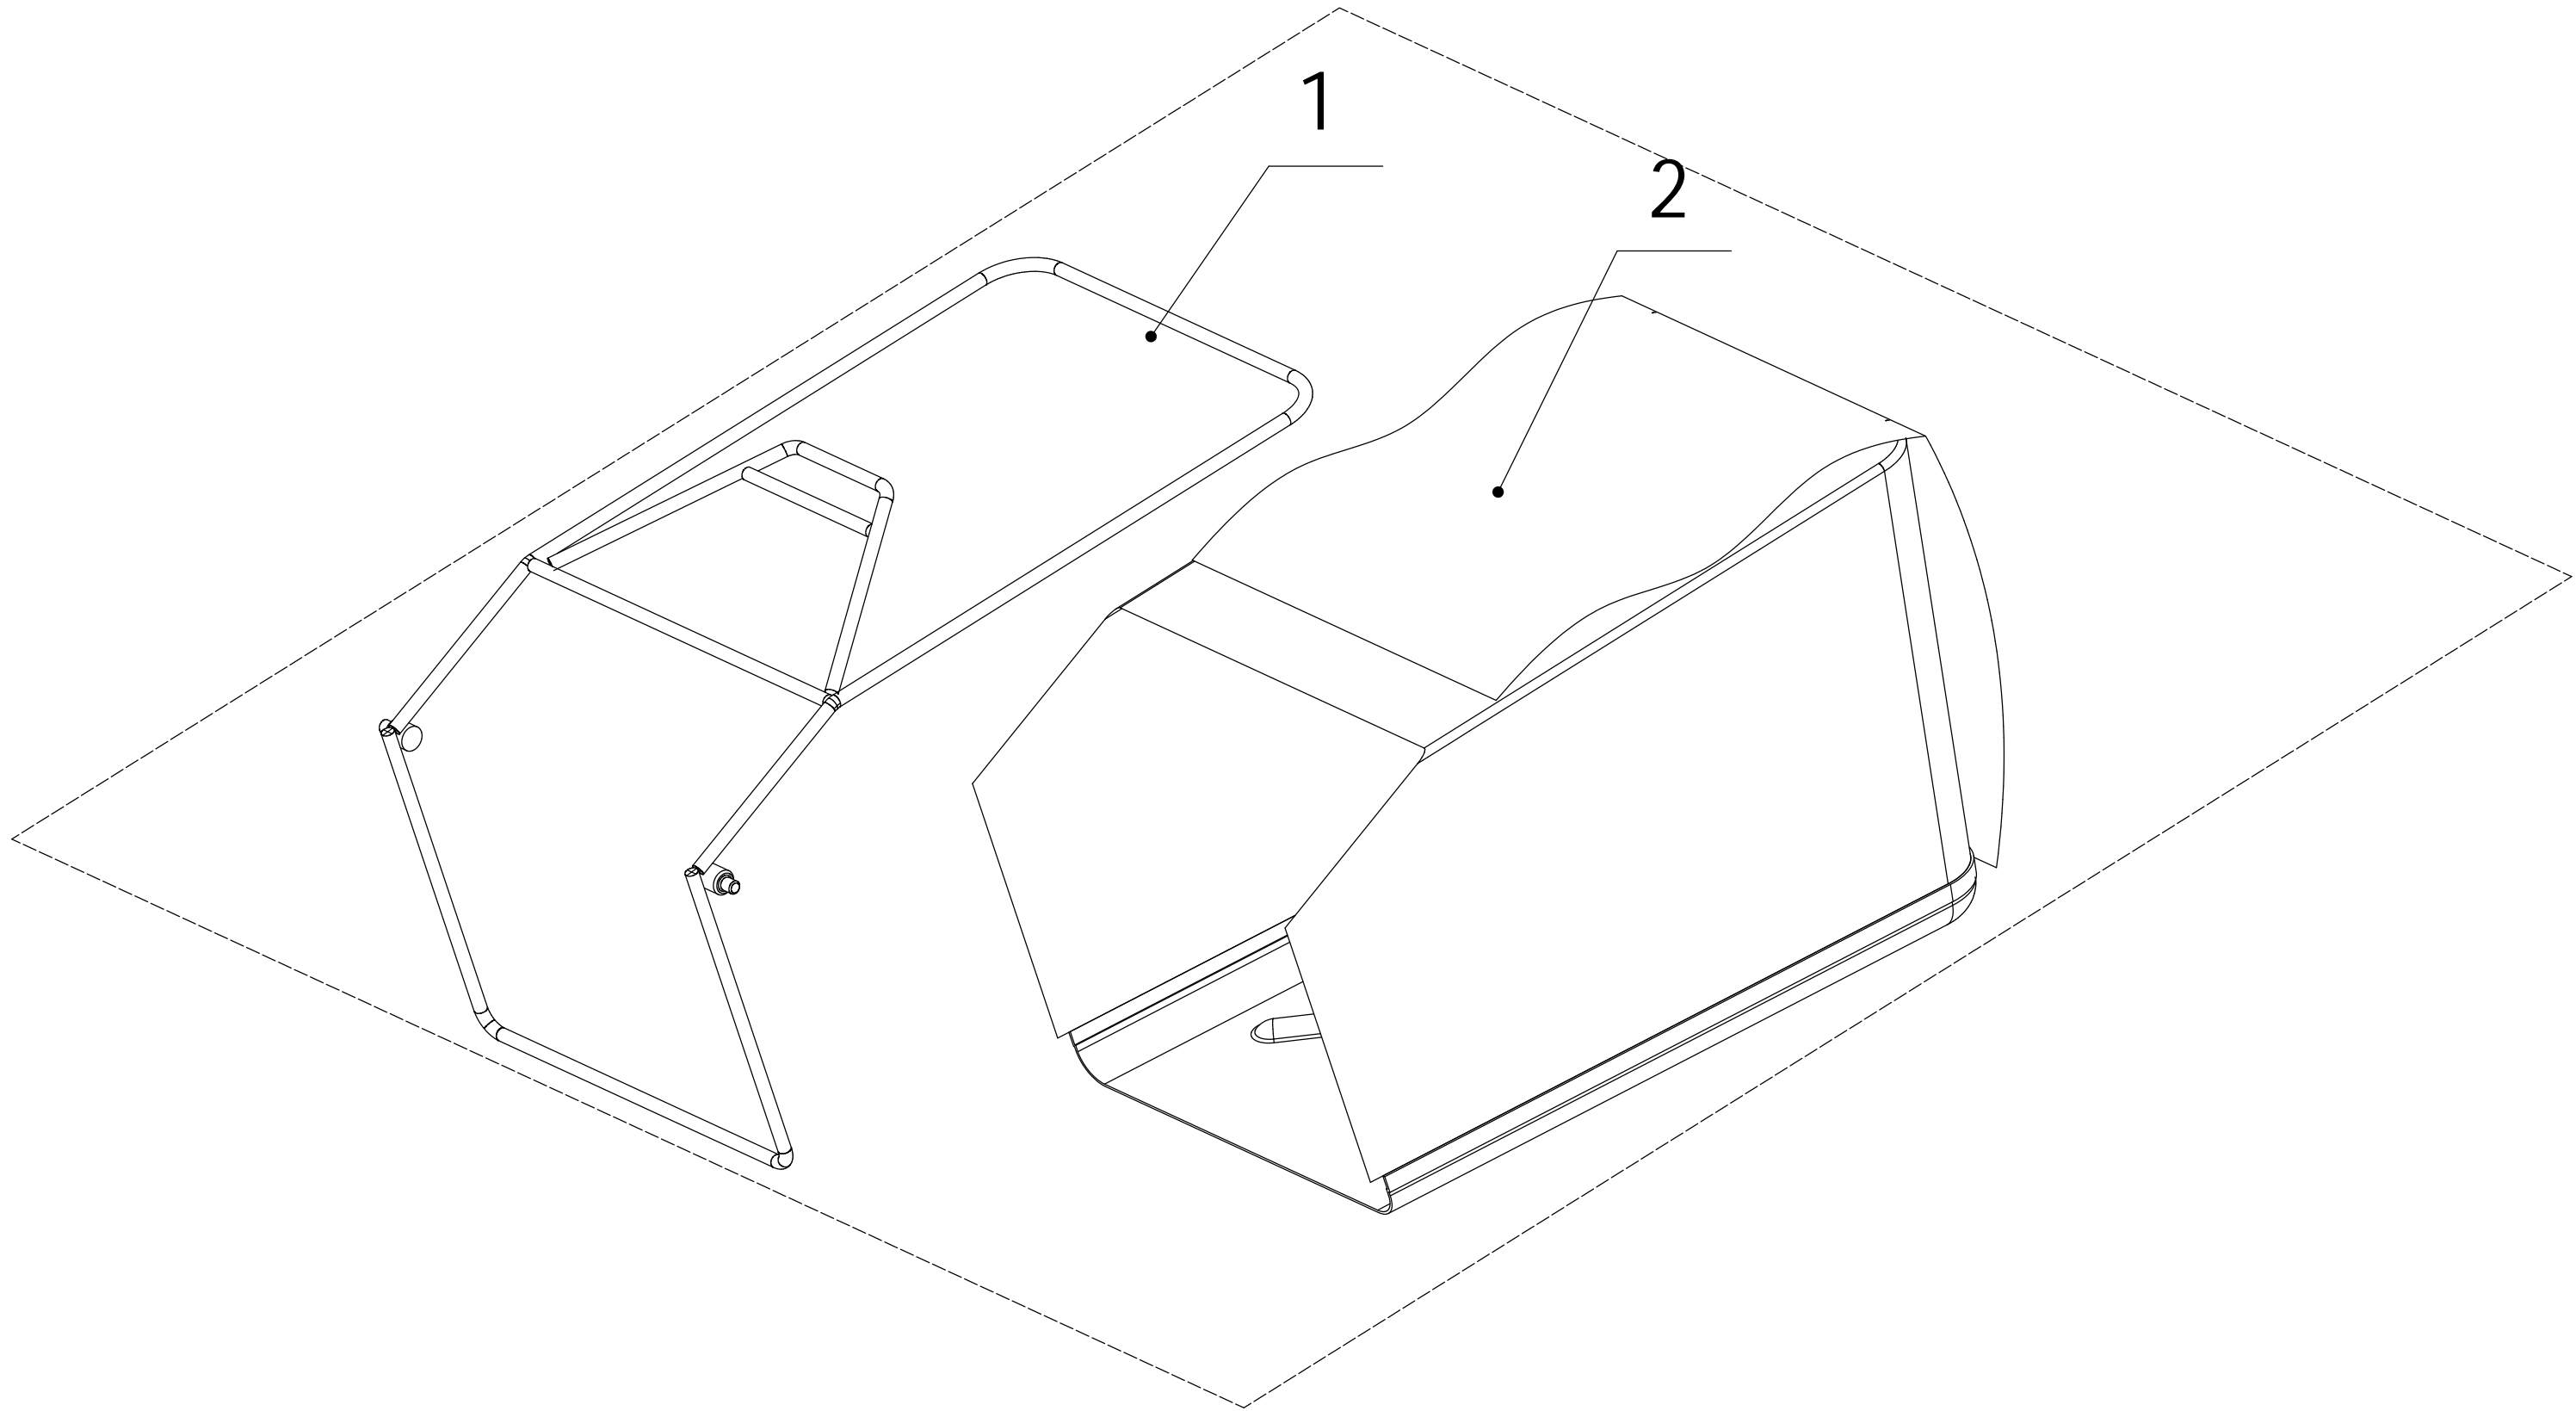

7 Grasscatcher

Part 7 - Grass Catcher Spare parts		
No.	ID Zboží	Název
1	4560602010/22	Frame - Grass Bag
2	4560603010/84	Grass Bag