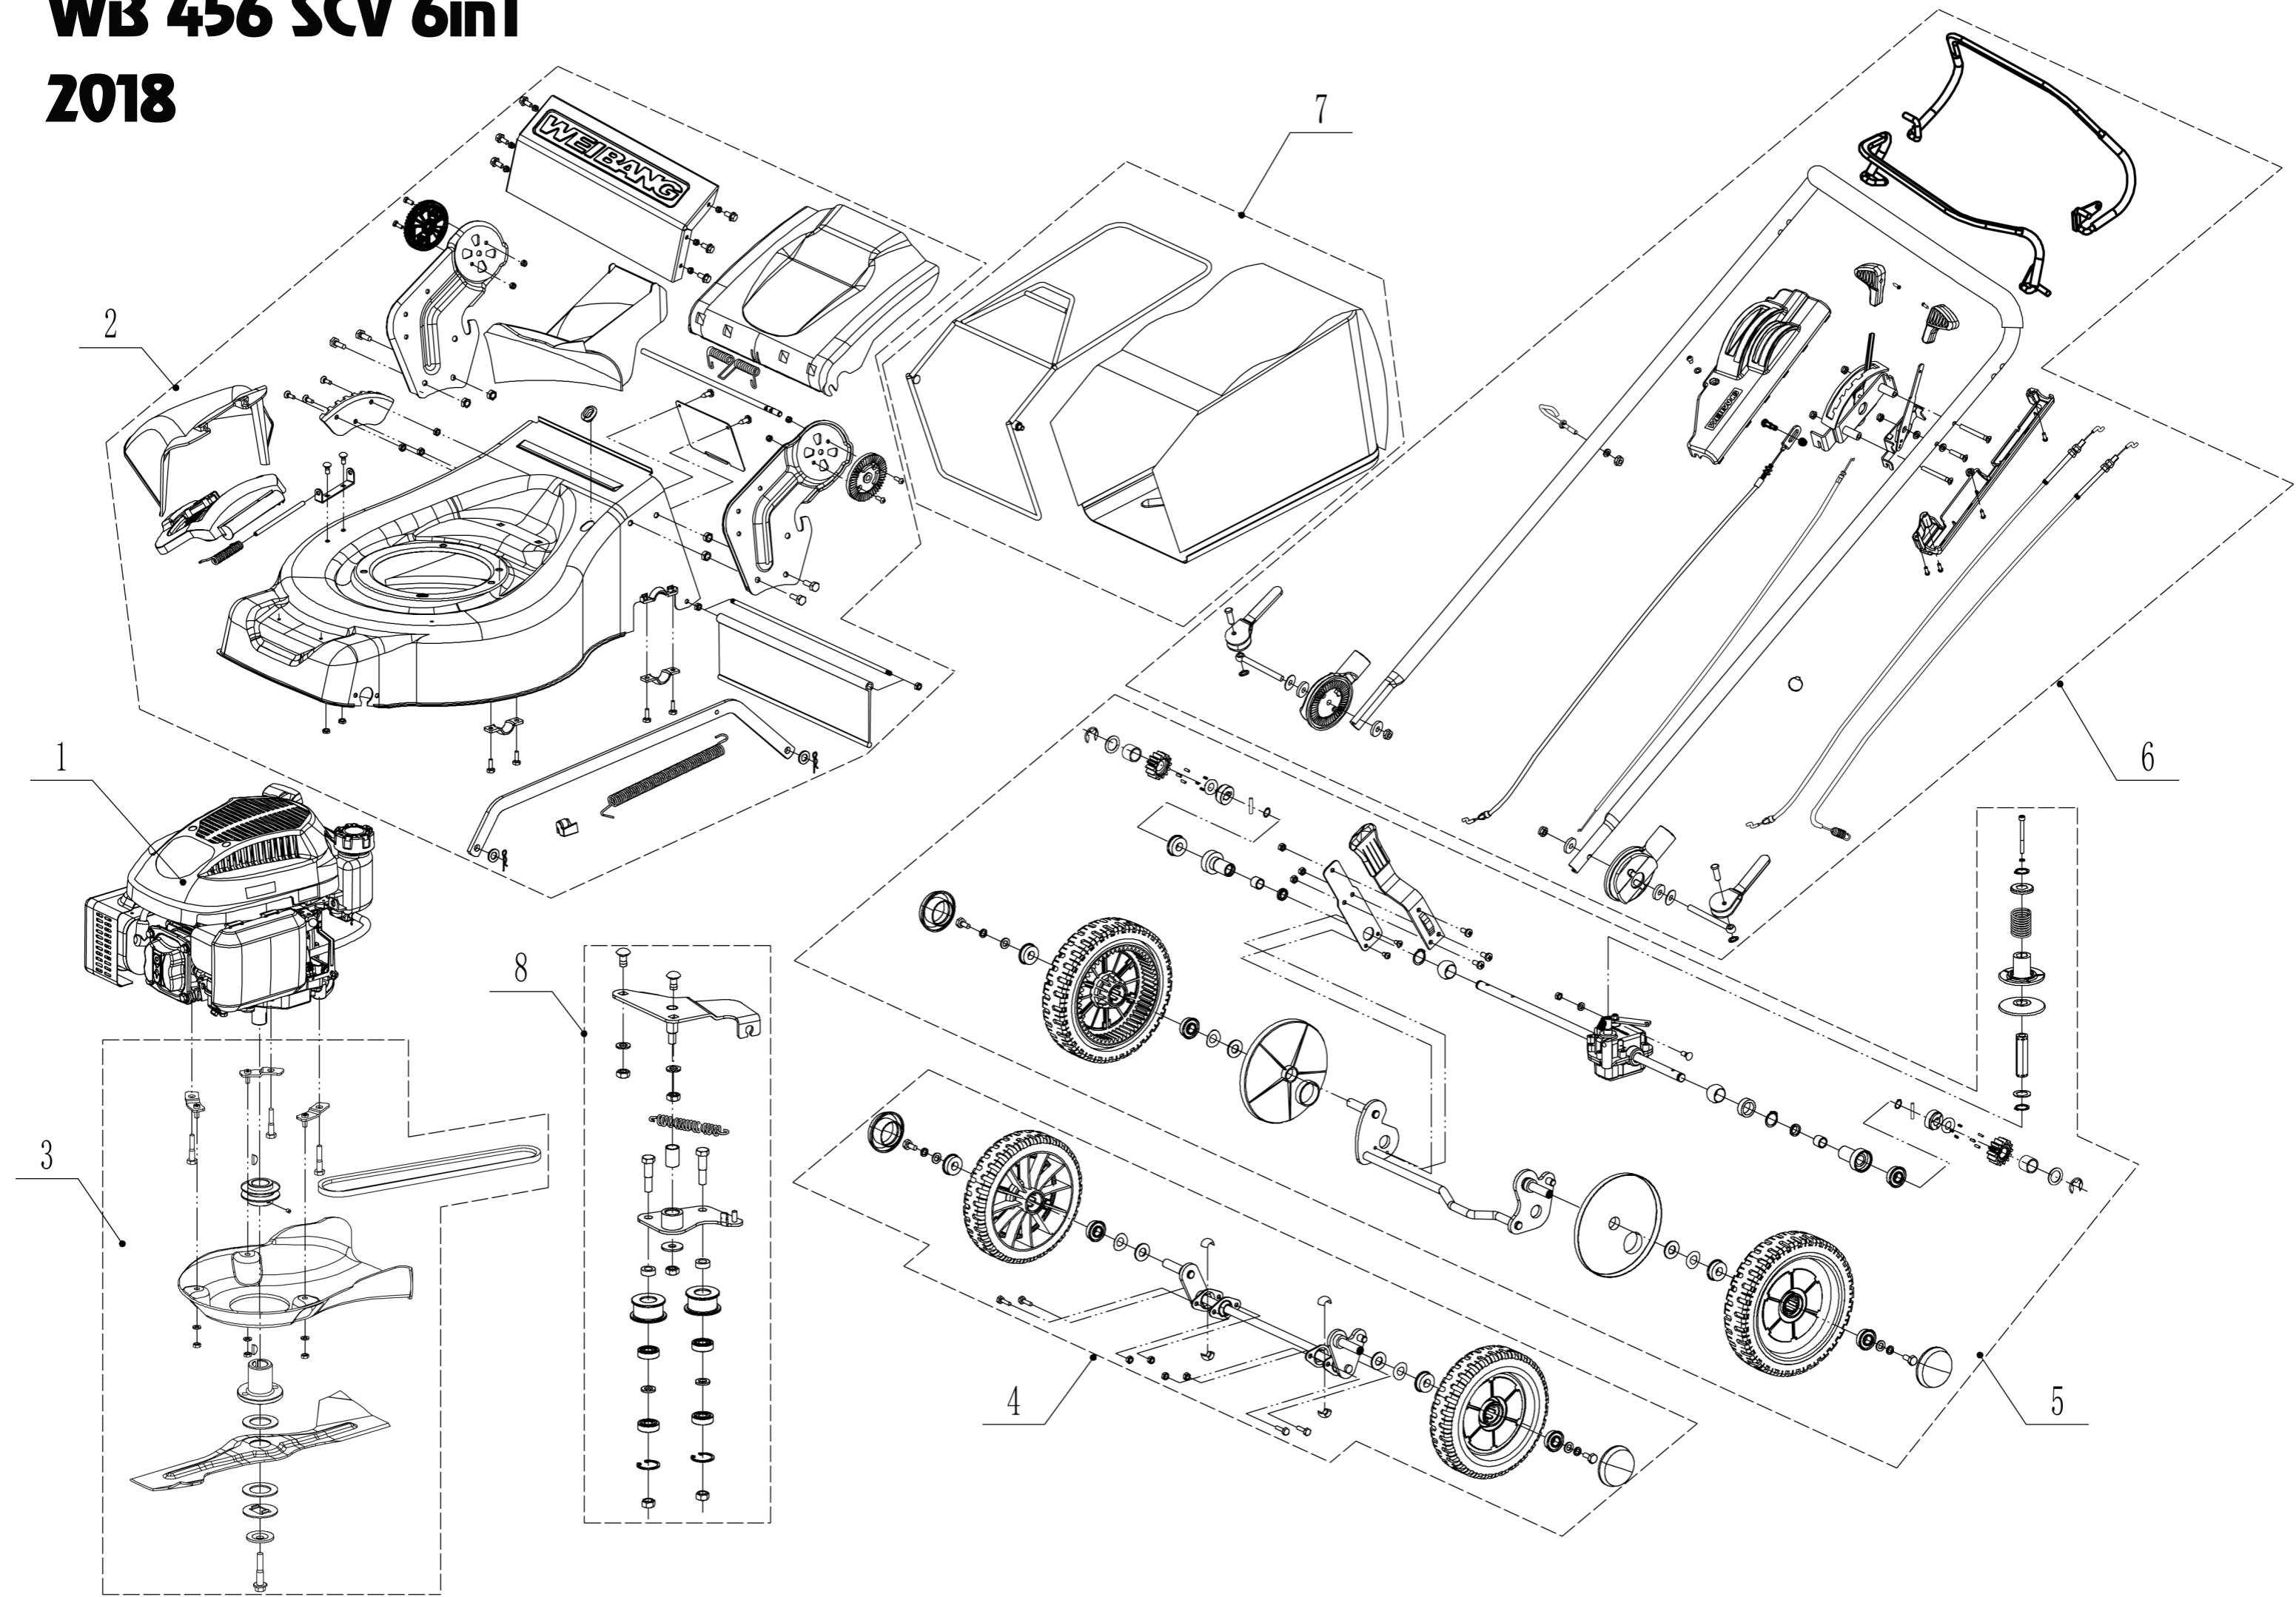

WB 456 SCV 6in1

2018

2 Main Body

Order	Part number	Name_English	Quantity
1	4560101004/49	Chassis	1
2	0102008016	Bolt - M8x16	4
3	0104005012	Screw - M5x12	4
4	AVSA000000040/22	Tooth Disc	2
5	4560112010K/40	Right Bracket	1
6	0202005000	Lock Nut - M5	4
7	0202008000	Lock Nut - M8	4
8	4560111010K/40	Left Bracket	1
9	0102006012	Bolt - M6x12	10
10	4560111030K/49	Connector	1
11	0104006016	Screw - M6x16	3
12	4560110010/01	Graduator	1
13	0202006000	Lock Nut - M6	9
14	4560108010	Side Discharge Deflector	1
15	4560107012	Side Discharge Cover Kit	1
16	5020119010	Spring - Side Discharge Cover	1
17	5020120010/02	Pivot - Side Discharge Cover	1
18	0107006014	Bolt - M6x14	2
19	5020118010/02	Side Discharge Cover Bracket	1
22	0204006000	Lock Nut - M6	2
23	5320114020/01	Upper Bearing Bracket	2
24	4320119010	Trailing Flap	1
25	4320118010/02	Pivot - Trailing Flap	1
26	4560104010	Mulching Plug	1
27	5360122010	Rubber Ring	1
28	4560106010/02	Rear Cover Pivot	1
29	5360118010	Rear Cover Spring	1
30	4560105010	Rear Cover	1
31	0301010000	Flat Washer - M10	2
32	WB2100020102/01	Spring - Connecting Rod	1
33	4560109010/40	Connecting Rod	1
34	5320333010	Check Ring	2
35	5360105010D/49	Baffle	1
36	0106004009	Screw - 4.2x9.5	2
37	4560109012	Spring Bracket	1

Blade System

Order	Part number	Name_English	Quantity
1	5360111010/02	Engine Washer 1	1
2	5360112010/02	Engine Washer 2	2
3	5320115010	ST screw - 3/8x16x25	3
4	4510401010	Key	2
5	4560402040/02	Engine Pulley	1
6	0105006006	Locking Screw	1
7	4560114010	V Belt - V10x815 (30°)	1
8	4560102010	Belt Shield	1
9	0302006000	Big Flat Washer	3
10	0202006000	Lock Nut - M6	3
12	5320404020/02	Adaptor	1
13	5310402010	Friction Washer	2
14	4510403010A/35	Blade	1
15	5310404010/02	Lock Disc	1
16	5310406010/04	Dish Washer	1
17	5320405010	Central Bolt - 3/8x24x51	1