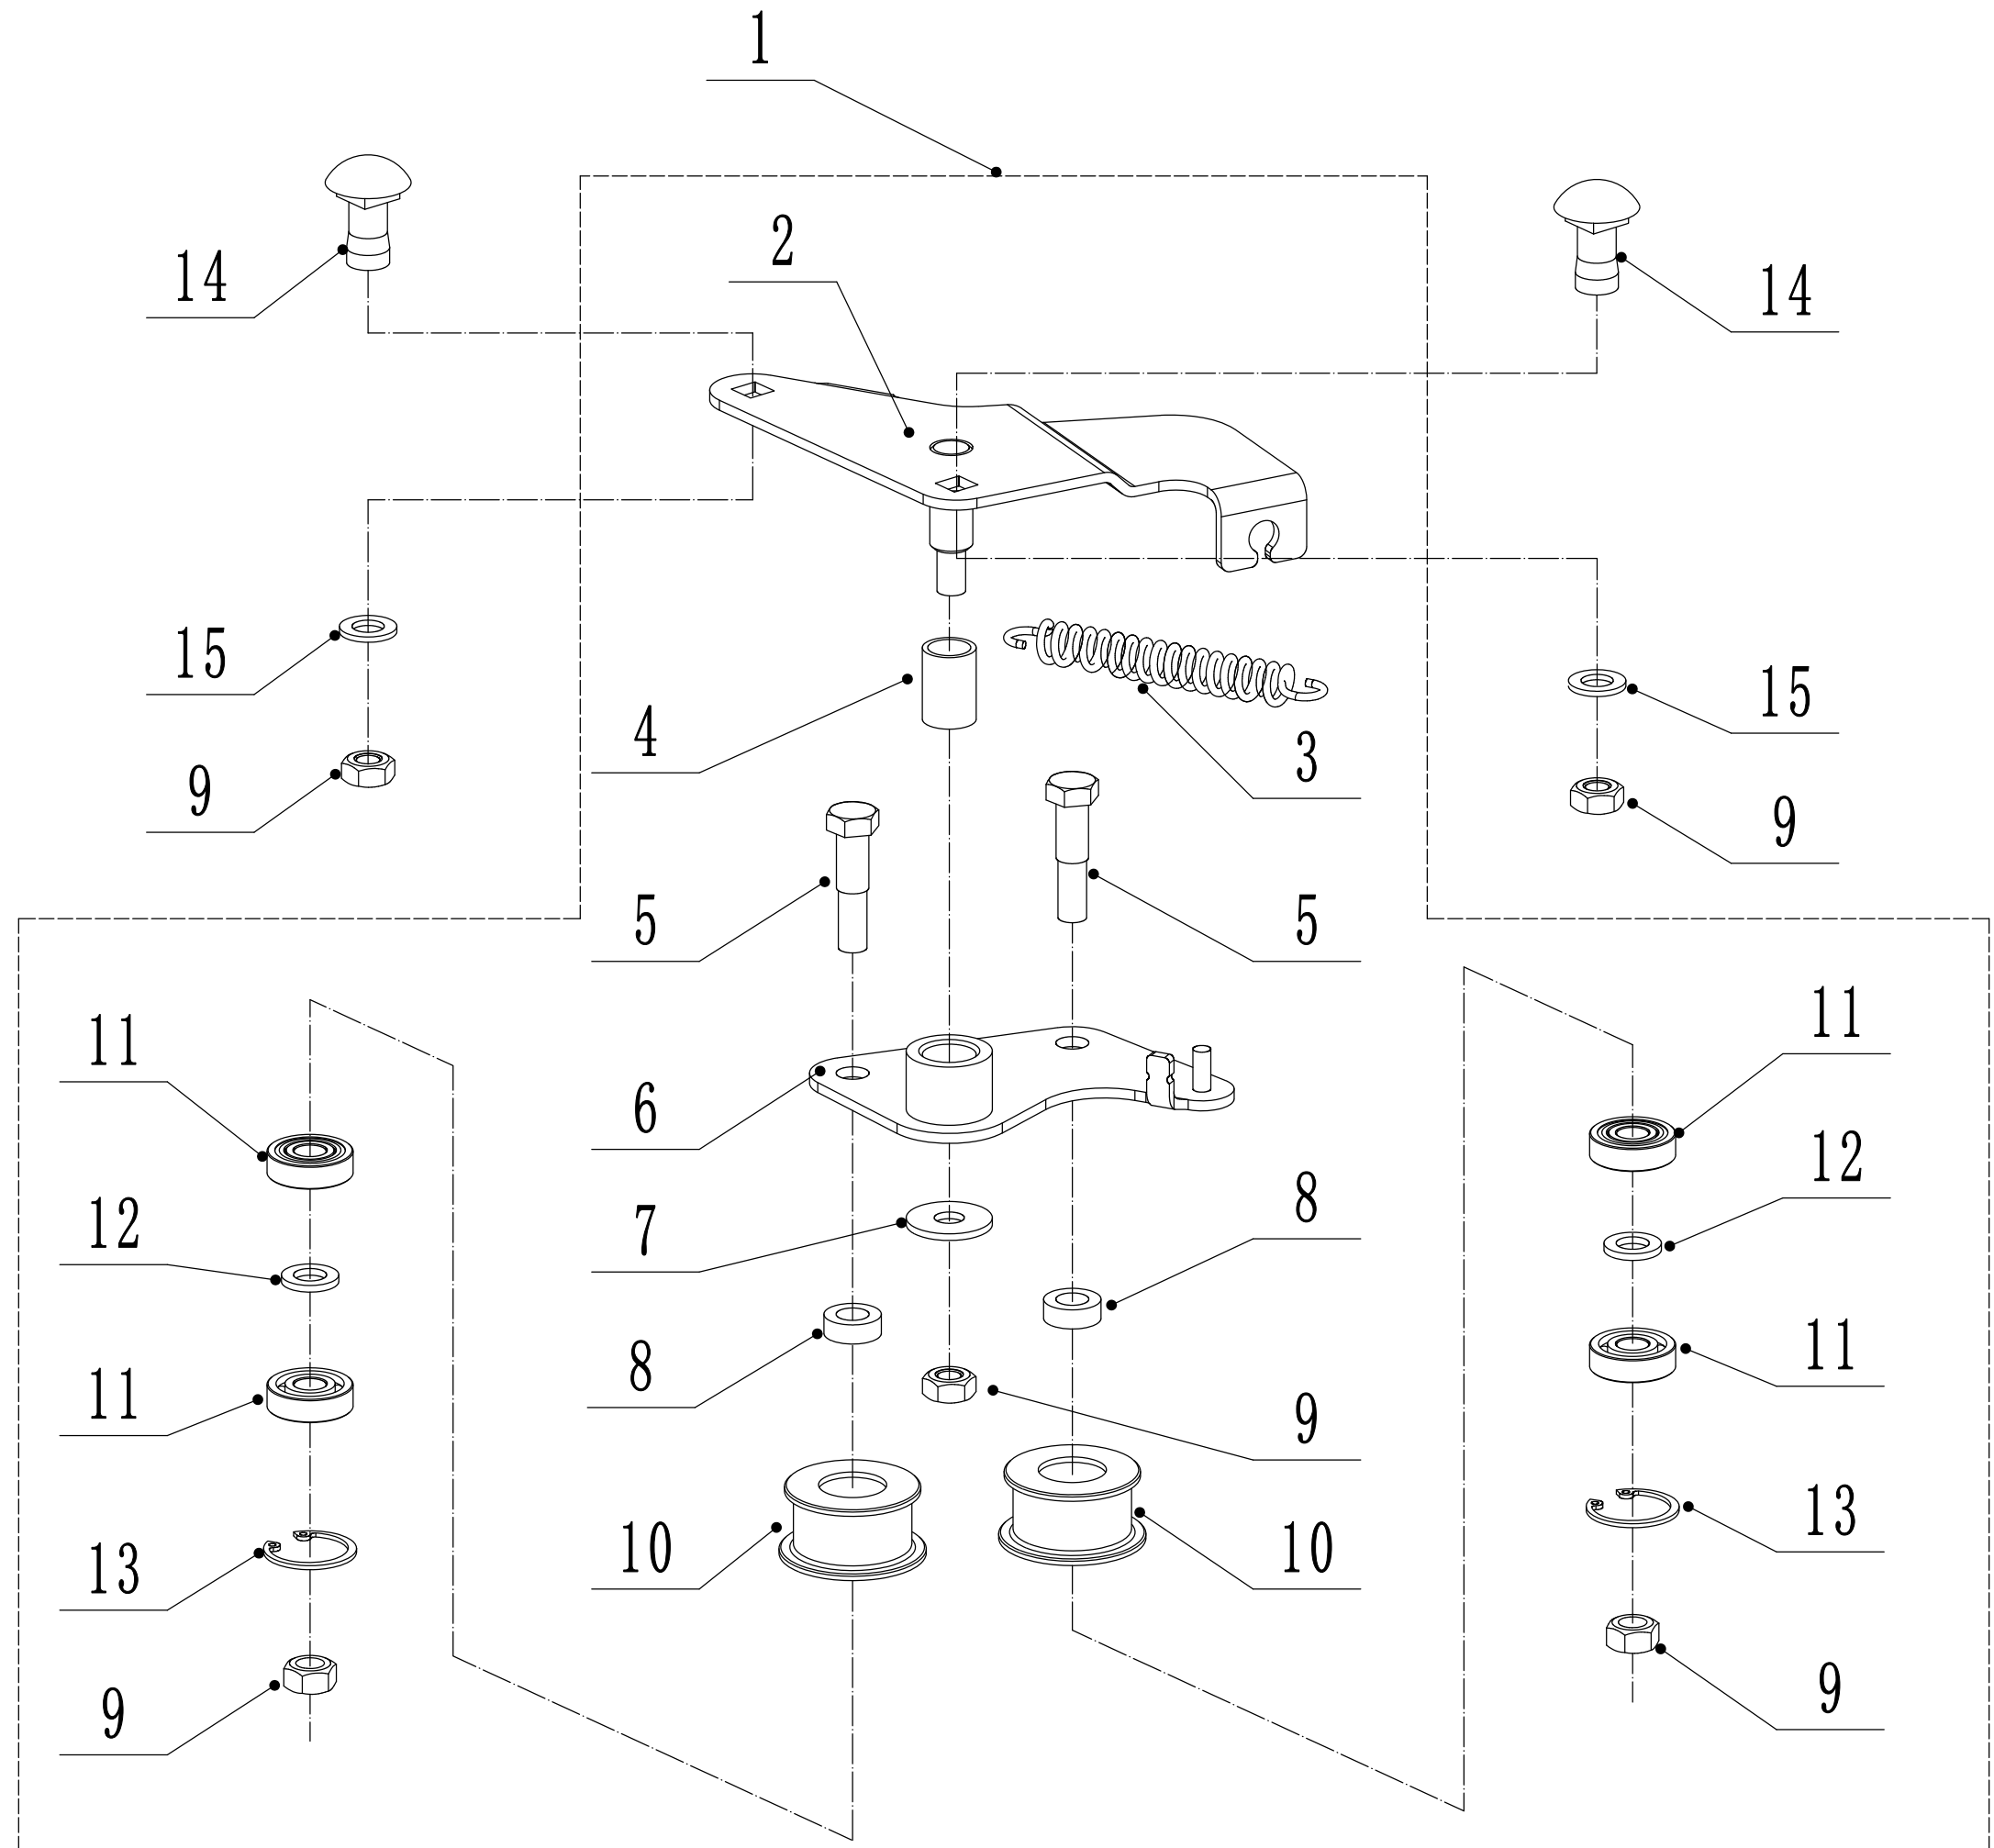

6 Handle And Controls

Order	Part number	Name_English	Quantity
1	4560115010/49	Handle	1
2	GM56E010000080	Handle Sheath	1
3	5020506030S/40	Clutch Lever Weldment	1
4	5020503020S/40	Brake Lever Weldment	1
5	5020501030S	Control Box Upper Cover	1
6	5380508010	Speed Control Grip	1
7	0106003013	Screw - ST2.9x13	2
8	5380510010	Throttle Grip	1
9	0108006060	Screw - M6x60	2
10	0108006050	Screw - M6x50	1
11	5020501040S	lower cover	1
12	LH186-1195	Clutch Cable	1
13	BS120-1140	Brake Cable	1
14	0113040018	Screw	4
15	ZD3/190	Ties - 3x190	1
16	0301006000	Spacer - M6	3
17	5380512010	Throttle Bracket	1
18	0202006000	Lock Nut - M6	4
19	5360505010K	Speed Control Bracket	1
20	0202005000	Lock Nut - M5	1
21	5360506011	Speed Control Cable Bolt	1
22	YM72-1080-A	Throttle Cable	1
23	TX123-1035-A	Speed Control Cable	1
24	4510511010/01	Cable Hook	1
25	0301005000	Washer	1
26	0104005008	Screw - M5x8	1
27	4510114030	Fix Cap	2
28	GM48S000000100	Connecting Bolt	2
29	GM56A100400000	Lock Lever	2
30	0801008022	Axis Pin	2
31	GM56A100000040/04	Spacer	2
32	GM56A100000050/01	Spacer	4
33	GM48S030200000	Tooth Disc Kit	2
34	0201008000DD	Lock Nut - M8	2

7 Grass Catcher

Order	Part number	Name_English	Quantity
1	4560602010/22	Grass Catcher Frame	1
2	4560603010/84	Grass Bag	1

8 Variable Speed Pulley

Order	Part number	Name_English	Quantity
1	Y094560	Tensional Pully Assembly	1
2	5040114010/02	Tensional Arm Bracket	1
3	4820114010	Tensional Spring	1
4	4820112010	Nylon Bush	1
5	5340131010/02	Tensional Pulley Bolt	2
6	5040115010/02	Tensional Arm Weldment	1
7	0302008000	Big Flat Washer - M8	1
8	5340129010/02	Spacer1	2
9	0202008000	Lock Nut - M8	5
10	5340128010	Tensional Pulley	2
11	609/2RS	Bearing	4
12	5340130010/02	Spacer2	2
13	1001024000	Check Ring For Shaft	2
14	0107008016	Square Neck Bolt - M8x16	2
15	0301008000	Flat Washer - 8	2