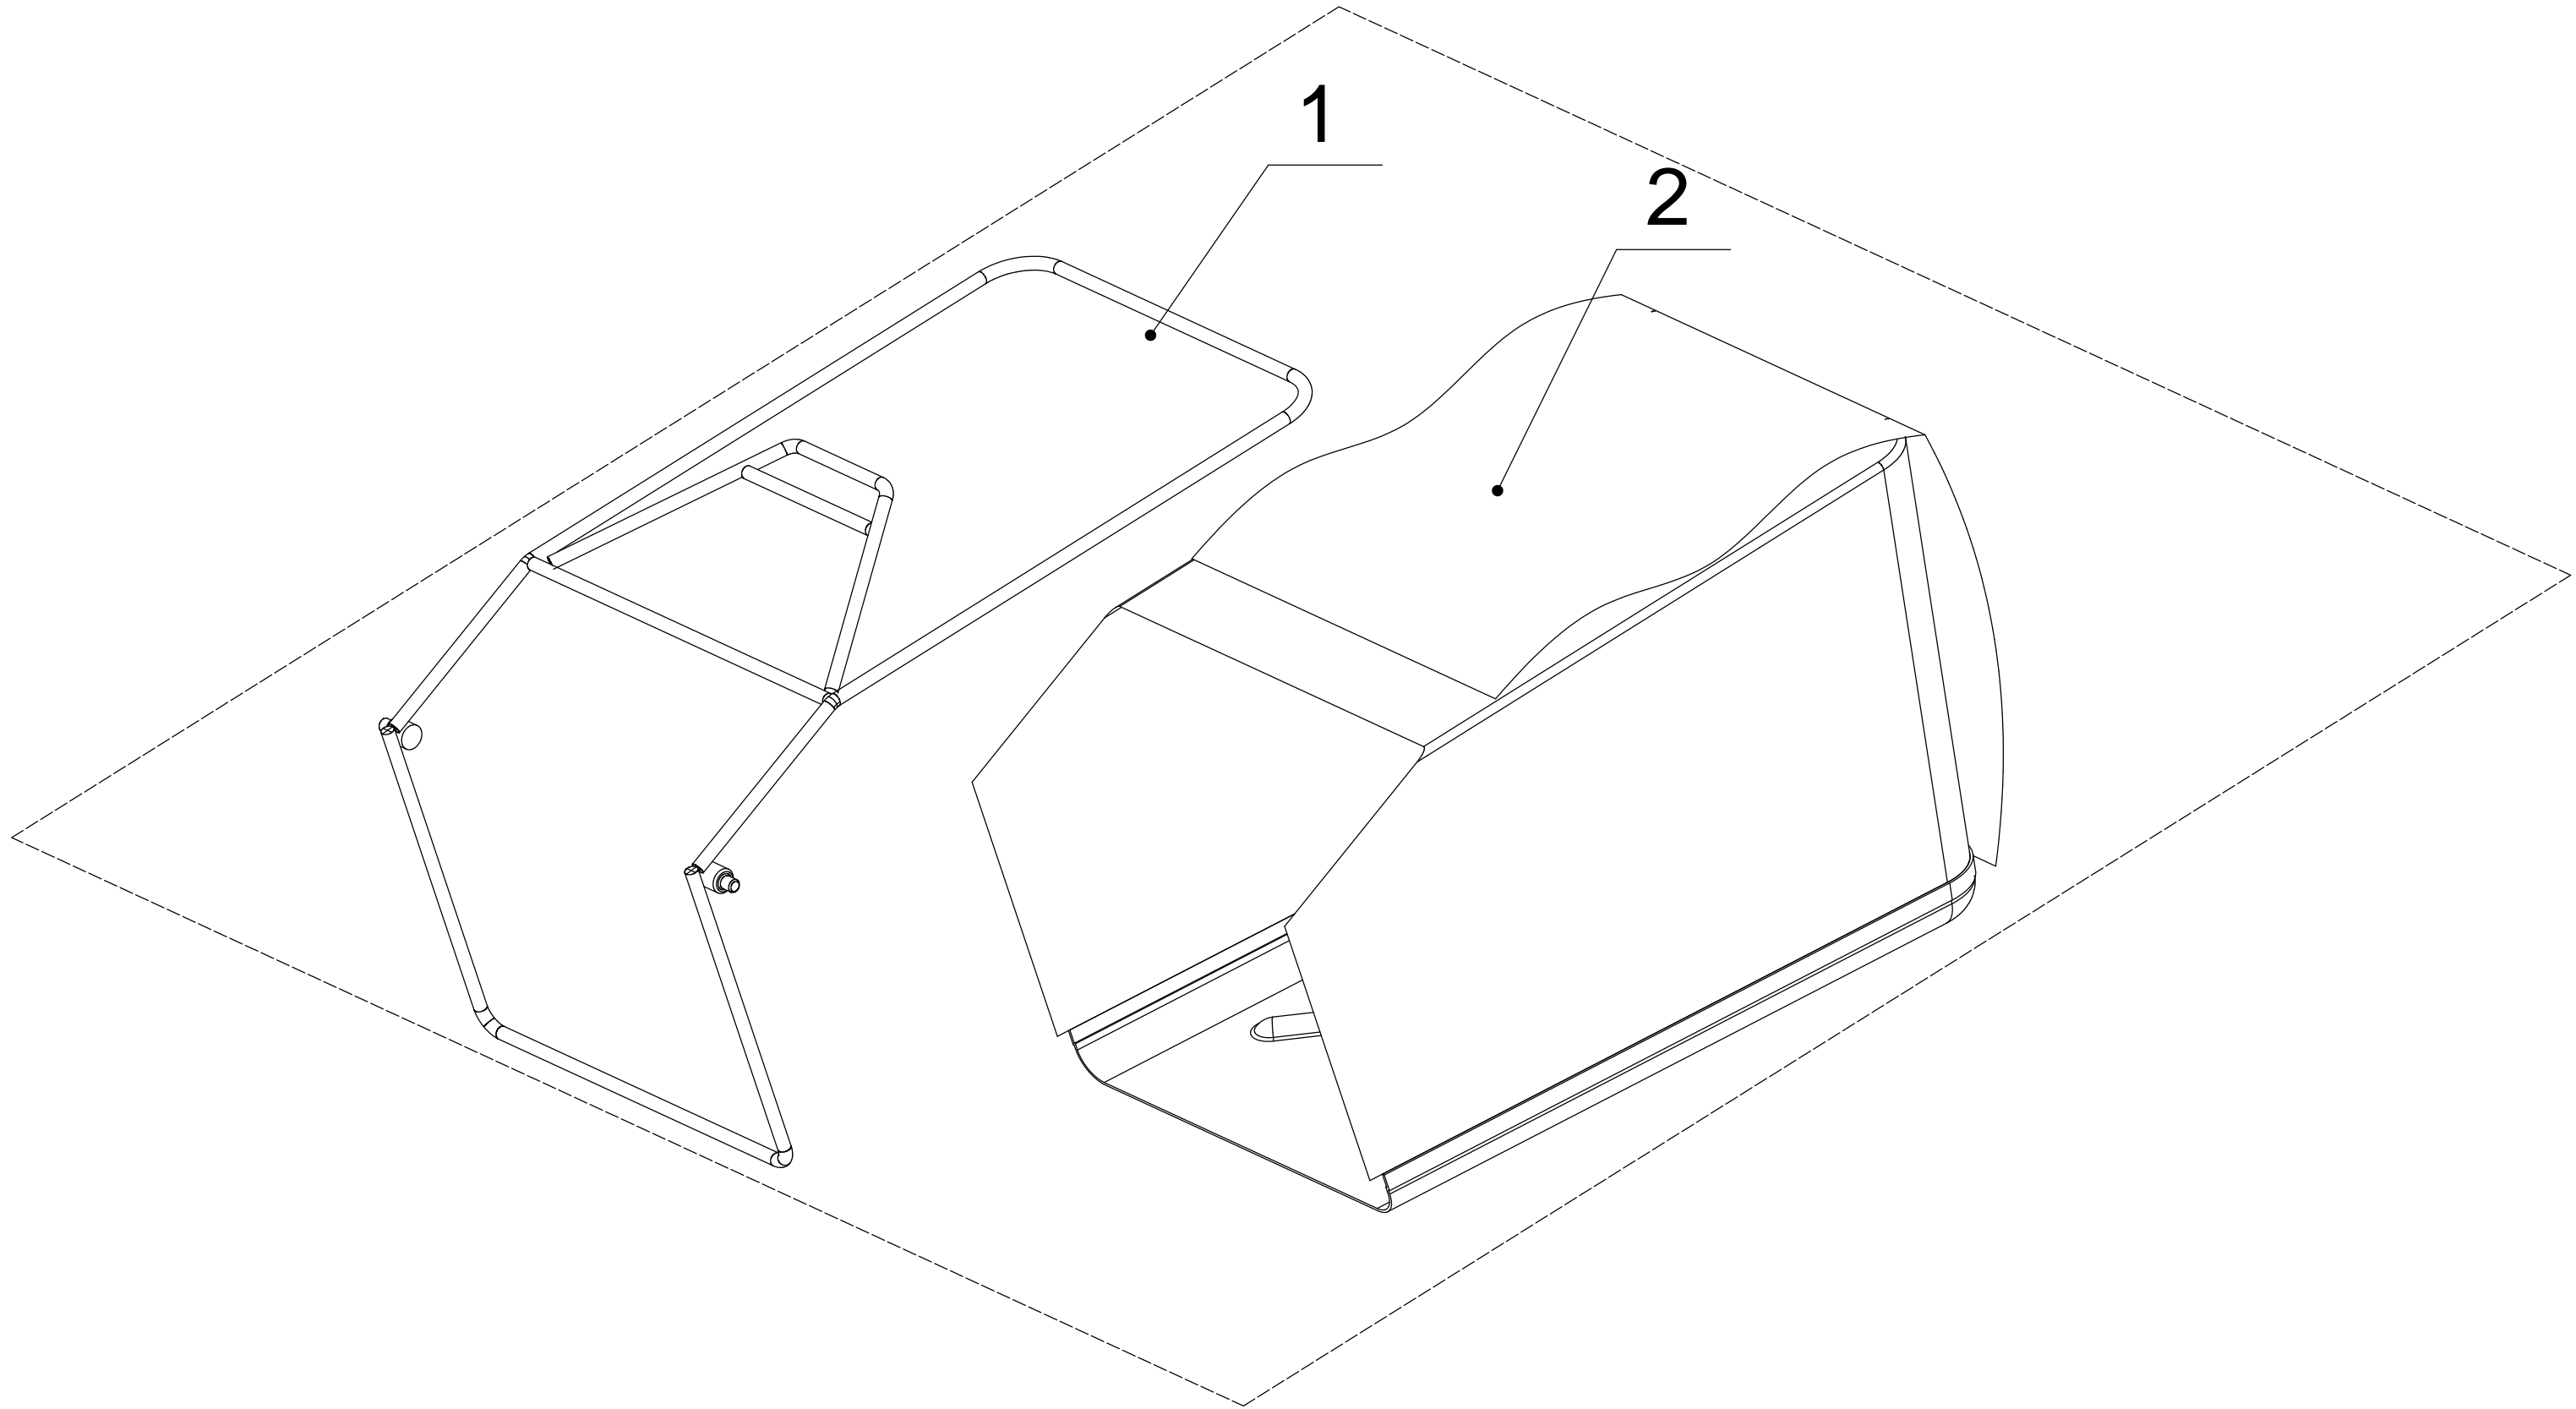

7 Grass Catcher

Order	Part number	Name_English	Quantity
1	4560602010/22	Grass Catcher Frame	1
2	4560603010/84	Grass Bag	1