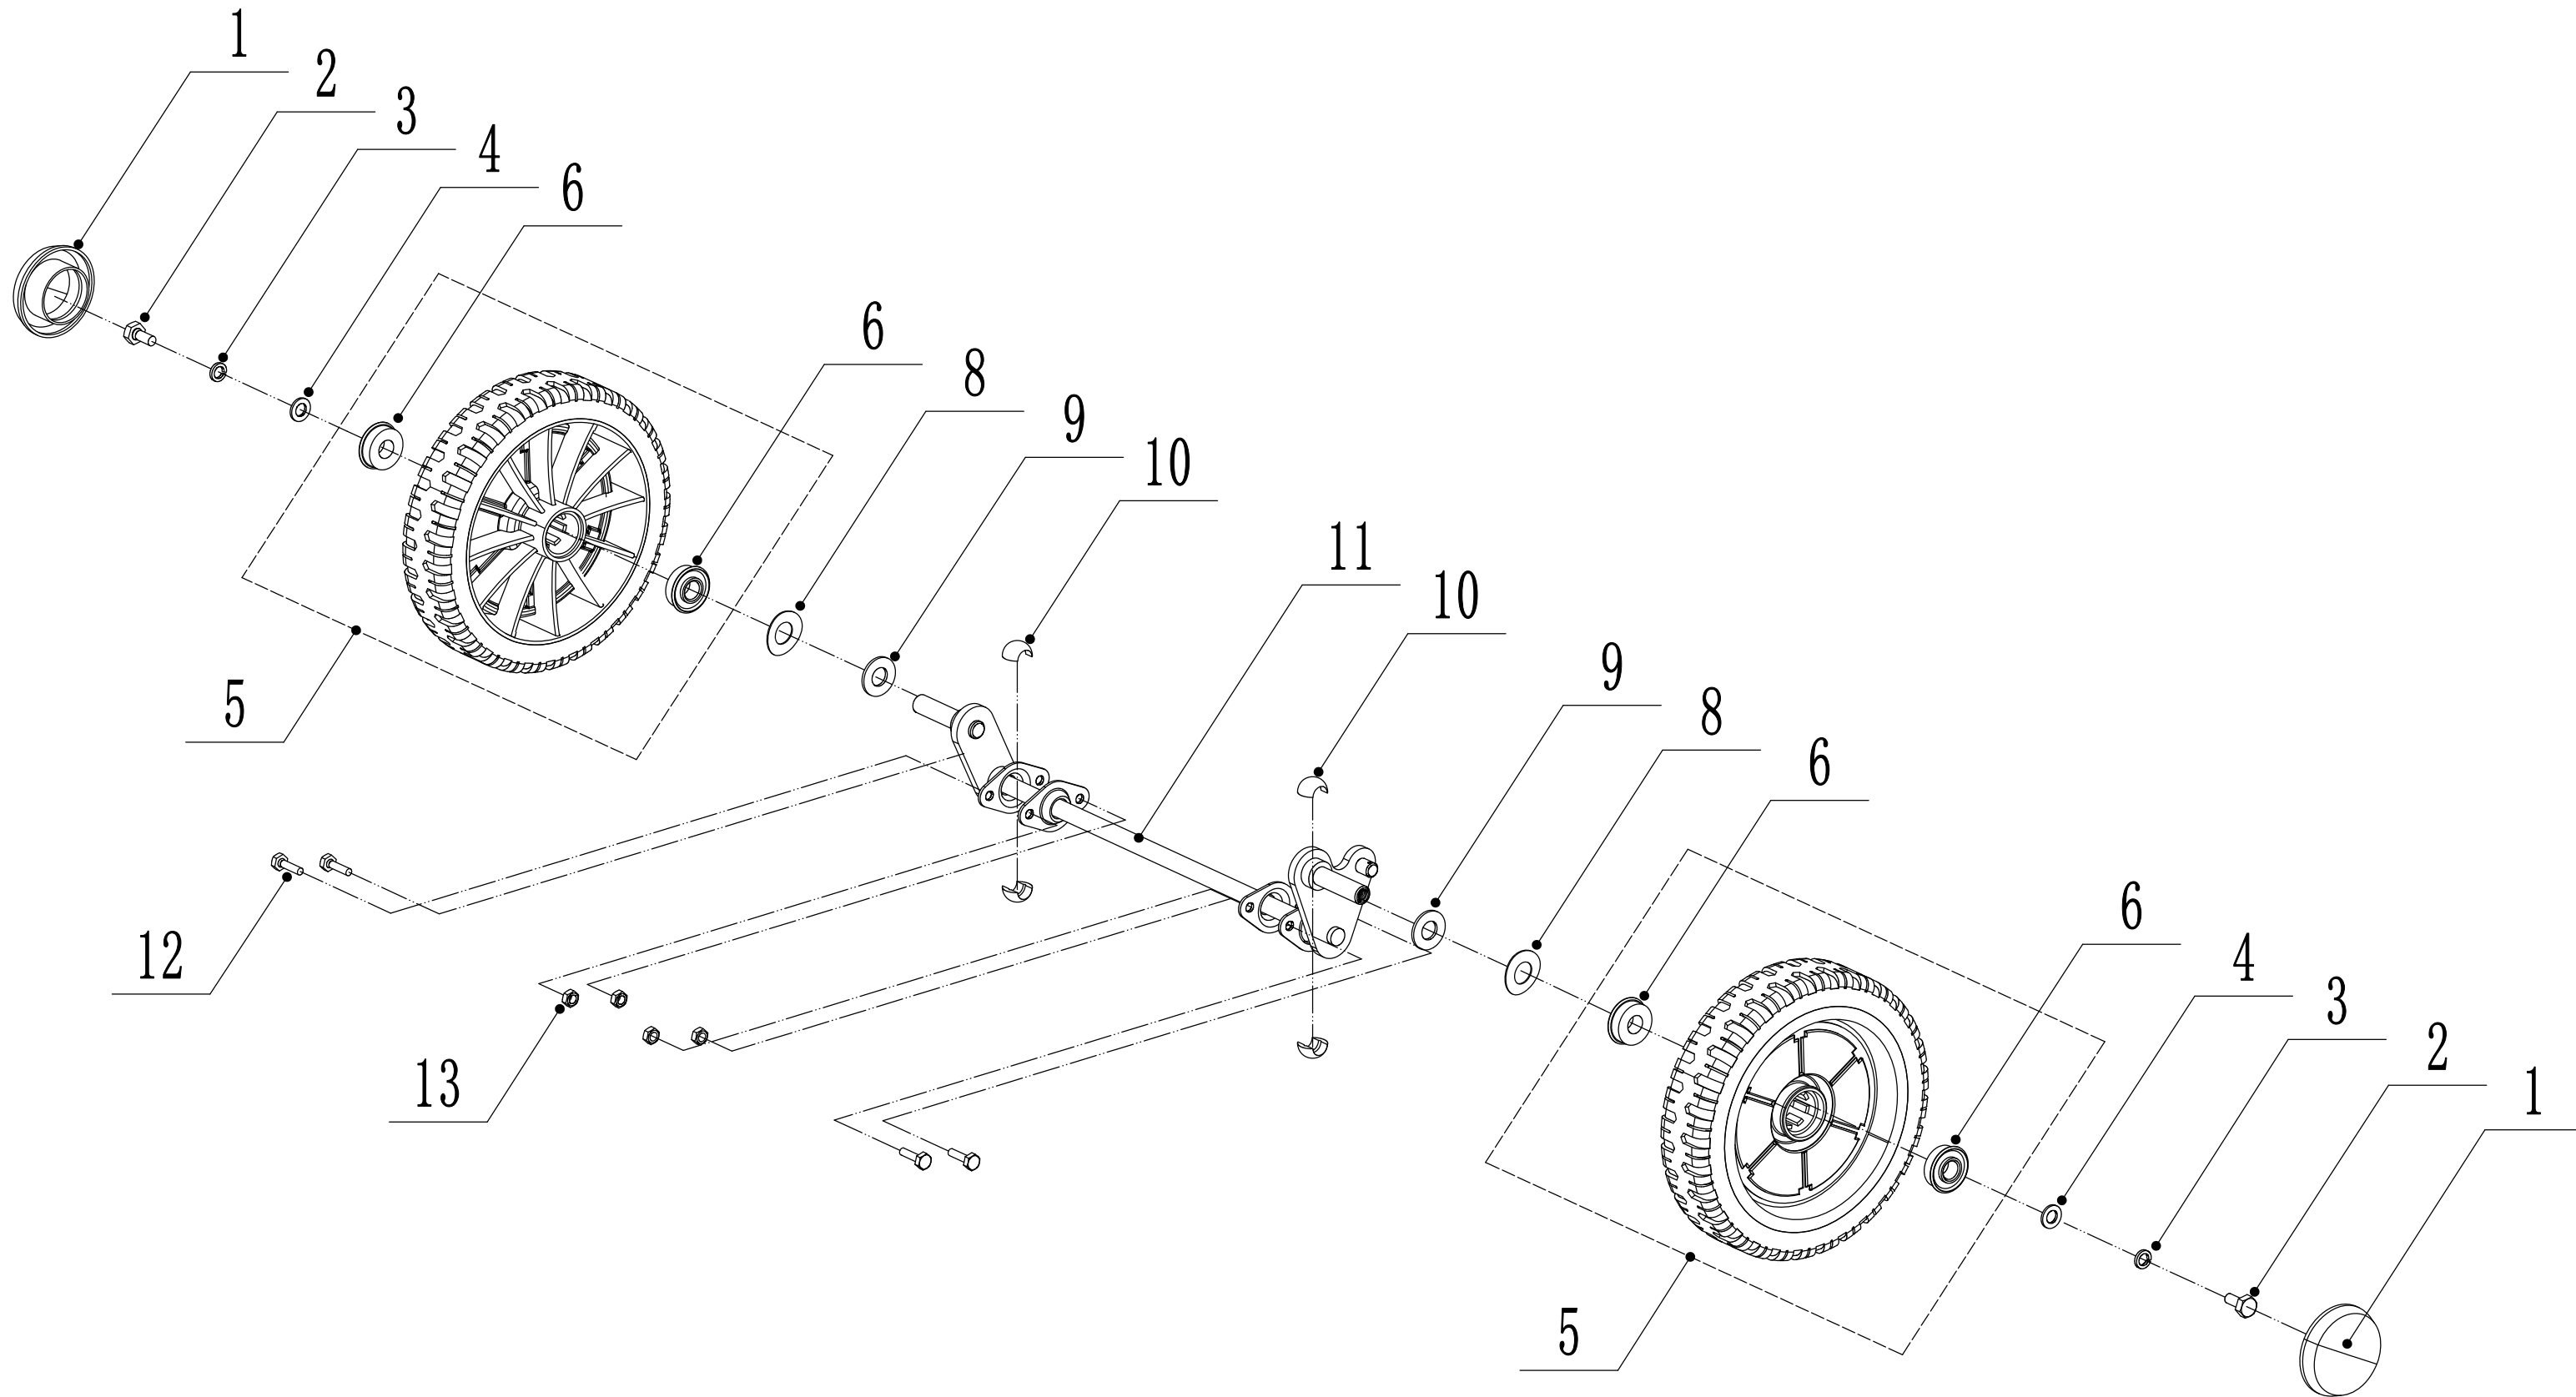

4 Front Axle

Order	Part number	Name_English	Quantity
1	5310214010	Wheel Cap	2
2	0101008015	Bolt - M8x15	2
3	0401008000	Spring Washer	2
4	0301006000	Flat Washer	2
5	4510210010/40	Wheel	2
6	5310213010	Bearing	4
8	5310211010/02	Spacer	2
9	5310210010/02	Axis Washer	2
10	5310209010	Ball Bearing	4
11	4560201010/01	Front Axle	1
12	0102006012	Bolt - M6x12	4
13	0202006000	Lock Nut - M6	4