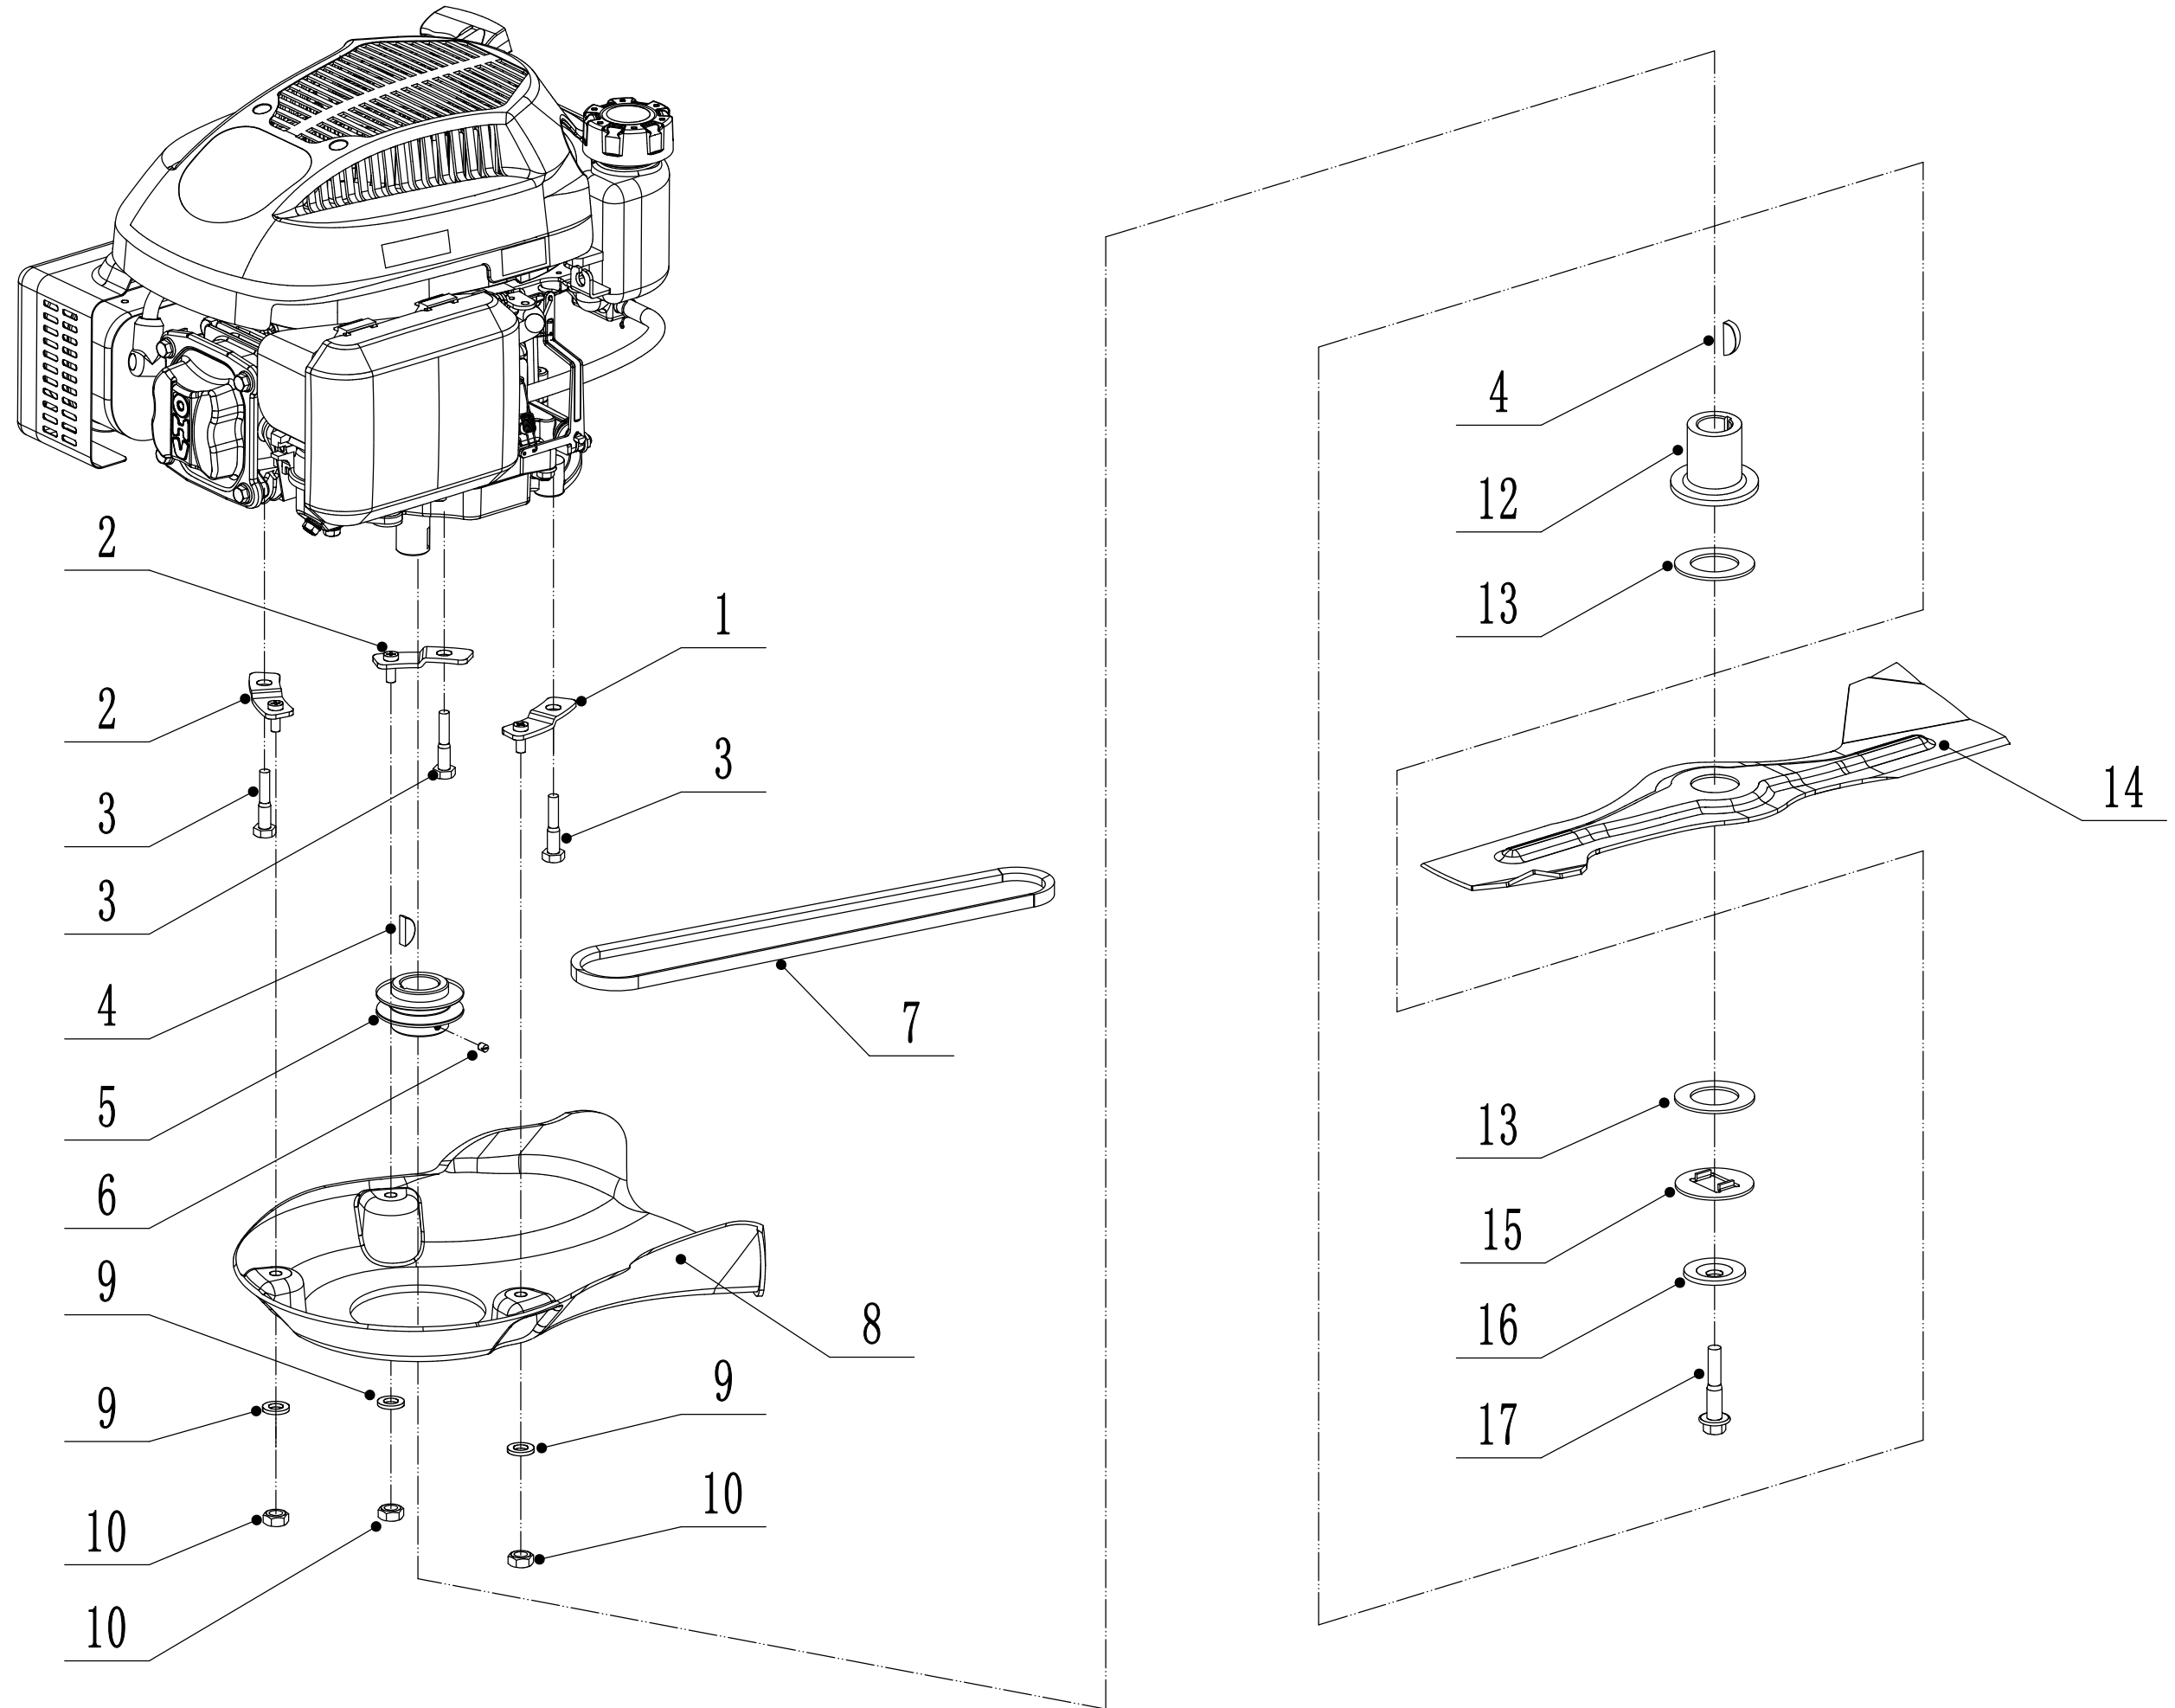

WB 456 SCV 6in1

2018

2 Main Body

Order	Part number	Name_English	Quantity
1	4560101004/49	Chassis	1
2	0102008016	Bolt - M8x16	4
3	0104005012	Screw - M5x12	4
4	AVSA000000040/22	Tooth Disc	2
5	4560112010K/40	Right Bracket	1
6	0202005000	Lock Nut - M5	4
7	0202008000	Lock Nut - M8	4
8	4560111010K/40	Left Bracket	1
9	0102006012	Bolt - M6x12	10
10	4560111030K/49	Connector	1
11	0104006016	Screw - M6x16	3
12	4560110010/01	Graduator	1
13	0202006000	Lock Nut - M6	9
14	4560108010	Side Discharge Deflector	1
15	4560107012	Side Discharge Cover Kit	1
16	5020119010	Spring - Side Discharge Cover	1
17	5020120010/02	Pivot - Side Discharge Cover	1
18	0107006014	Bolt - M6x14	2
19	5020118010/02	Side Discharge Cover Bracket	1
22	0204006000	Lock Nut - M6	2
23	5320114020/01	Upper Bearing Bracket	2
24	4320119010	Trailing Flap	1
25	4320118010/02	Pivot - Trailing Flap	1
26	4560104010	Mulching Plug	1
27	5360122010	Rubber Ring	1
28	4560106010/02	Rear Cover Pivot	1
29	5360118010	Rear Cover Spring	1
30	4560105010	Rear Cover	1
31	0301010000	Flat Washer - M10	2
32	WB2100020102/01	Spring - Connecting Rod	1
33	4560109010/40	Connecting Rod	1
34	5320333010	Check Ring	2
35	5360105010D/49	Baffle	1
36	0106004009	Screw - 4.2x9.5	2
37	4560109012	Spring Bracket	1

Blade System

Order	Part number	Name_English	Quantity
1	5360111010/02	Engine Washer 1	1
2	5360112010/02	Engine Washer 2	2
3	5320115010	ST screw - 3/8x16x25	3
4	4510401010	Key	2
5	4560402040/02	Engine Pulley	1
6	0105006006	Locking Screw	1
7	4560114010	V Belt - V10x815 (30°)	1
8	4560102010	Belt Shield	1
9	0302006000	Big Flat Washer	3
10	0202006000	Lock Nut - M6	3
12	5320404020/02	Adaptor	1
13	5310402010	Friction Washer	2
14	4510403010A/35	Blade	1
15	5310404010/02	Lock Disc	1
16	5310406010/04	Dish Washer	1
17	5320405010	Central Bolt - 3/8x24x51	1