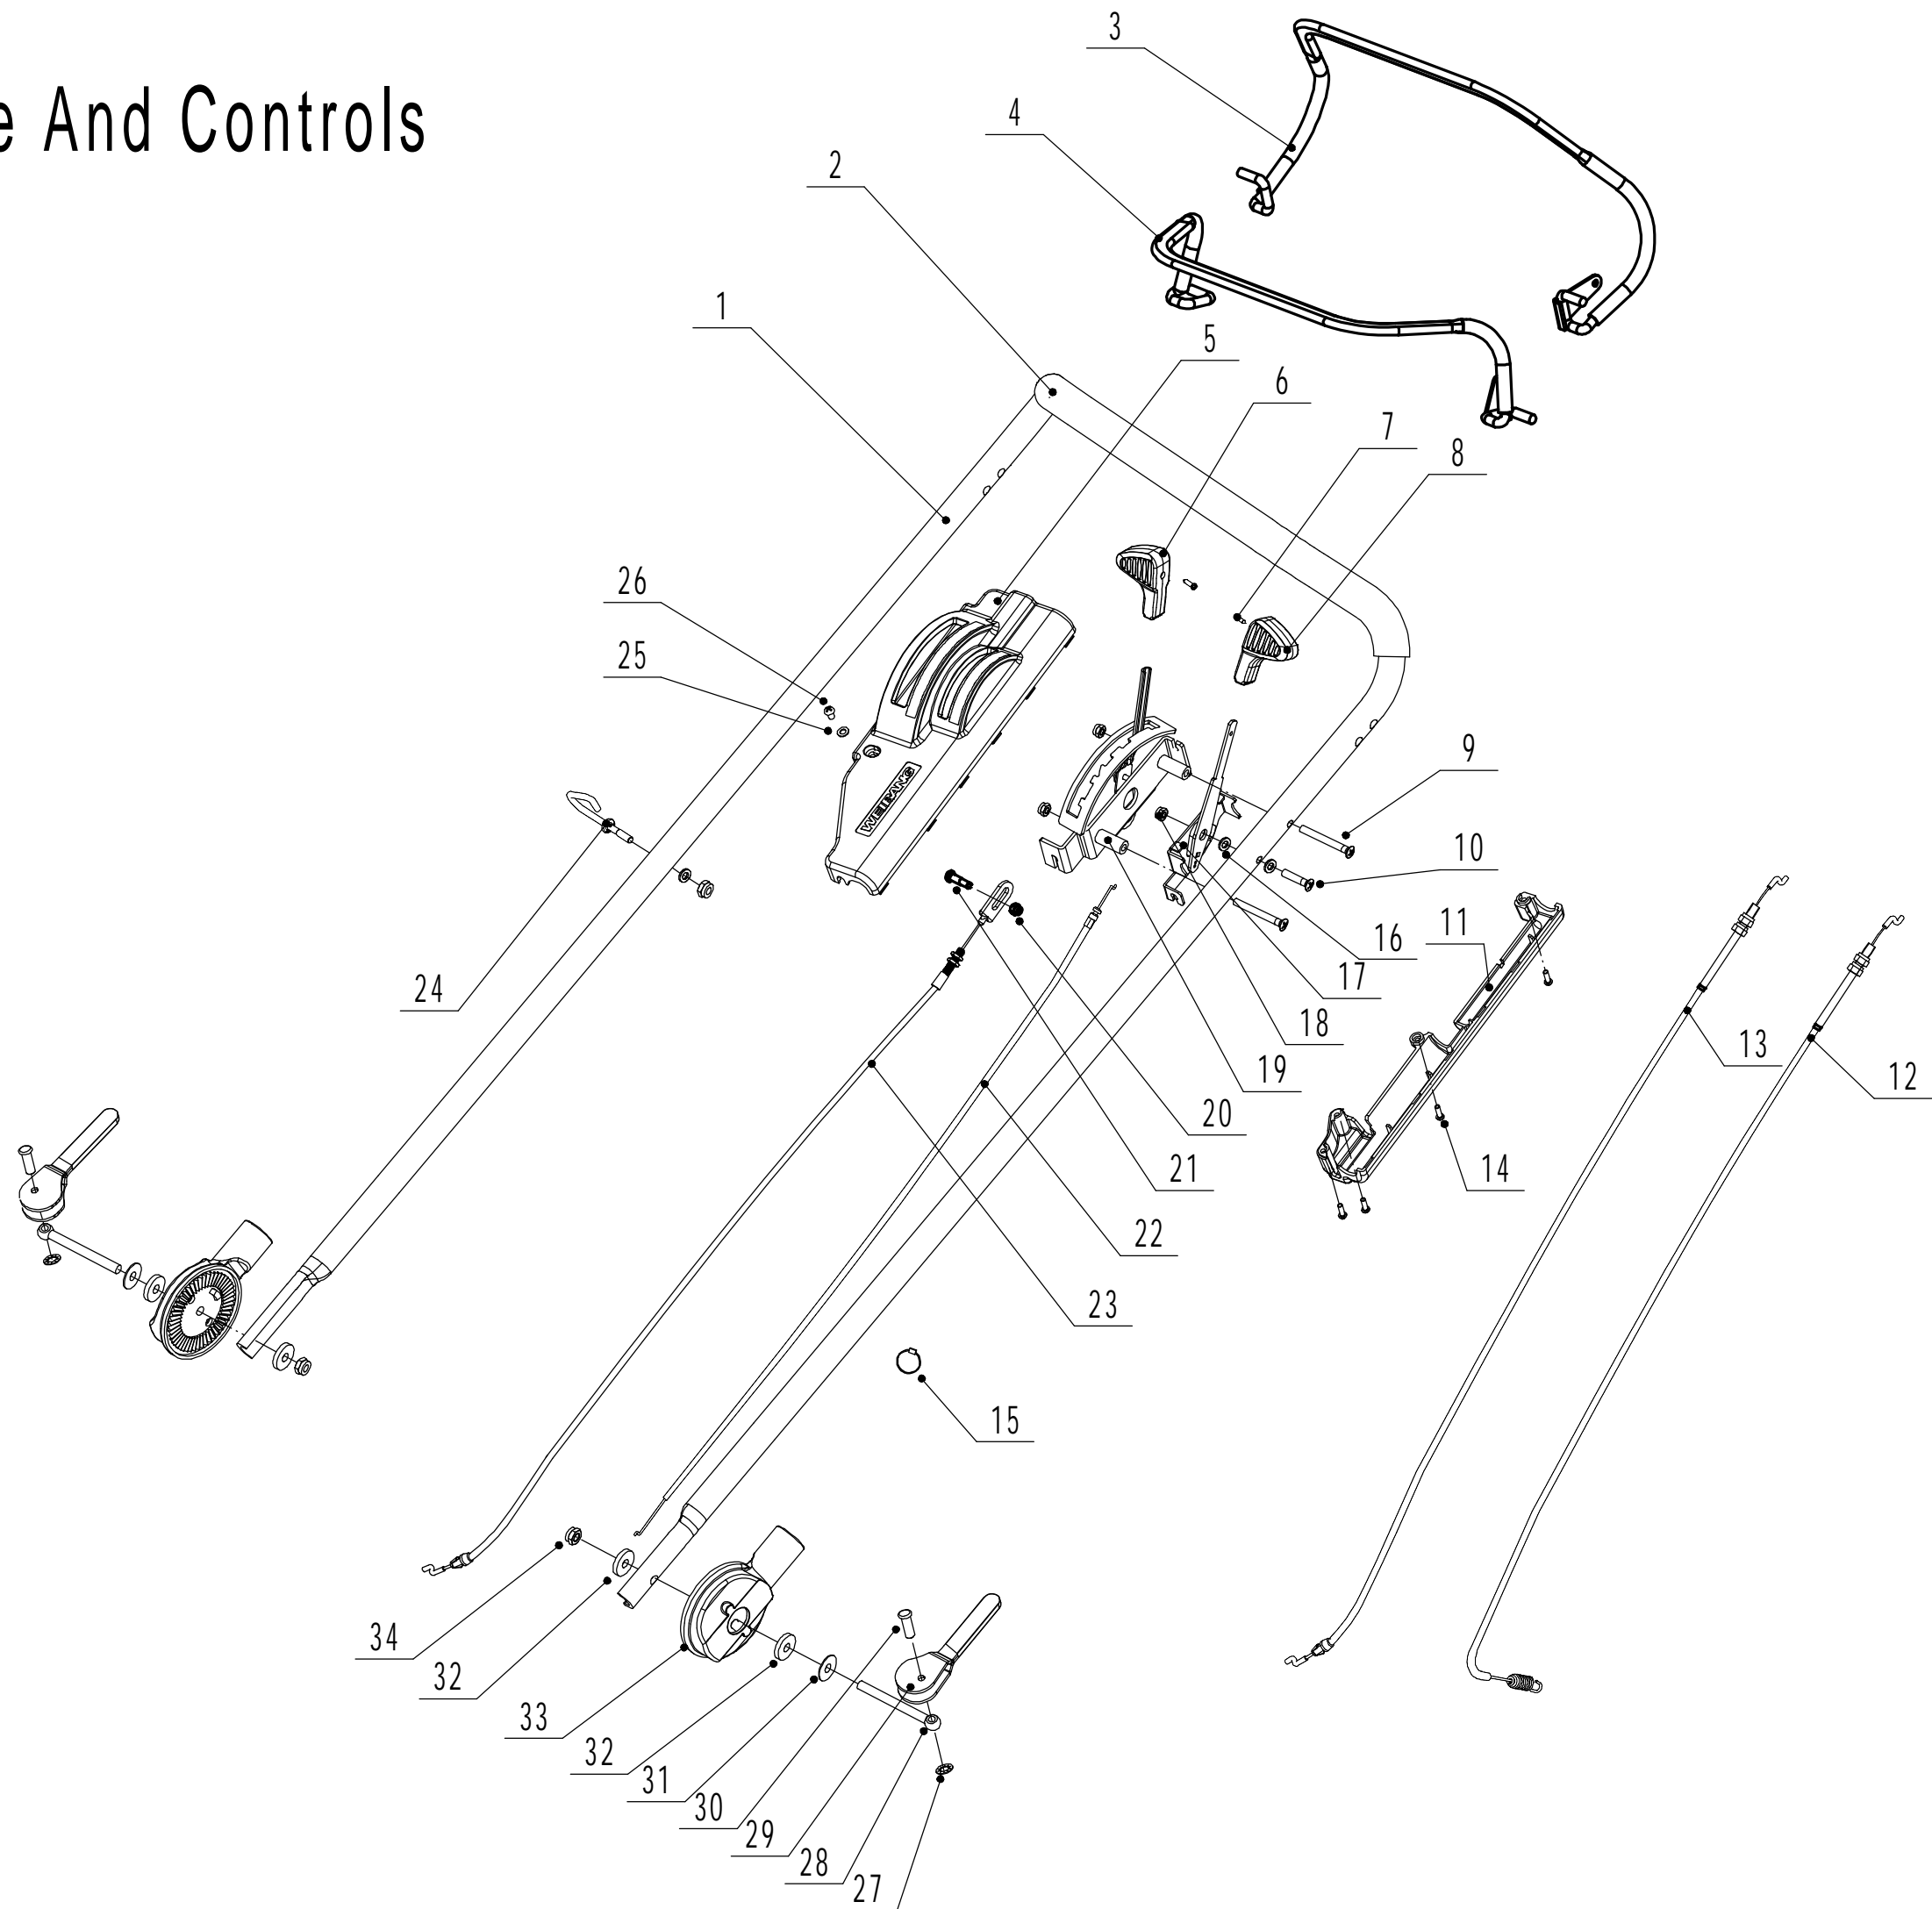

6 Handle And Controls

Order	Part number	Name_English	Quantity
1	4560115010/49	Handle	1
2	GM56E010000080	Handle Sheath	1
3	5020506030S/40	Clutch Lever Weldment	1
4	5020503020S/40	Brake Lever Weldment	1
5	5020501030S	Control Box Upper Cover	1
6	5380508010	Speed Control Grip	1
7	0106003013	Screw - ST2.9x13	2
8	5380510010	Throttle Grip	1
9	0108006060	Screw - M6x60	2
10	0108006050	Screw - M6x50	1
11	5020501040S	lower cover	1
12	LH186-1195	Clutch Cable	1
13	BS120-1140	Brake Cable	1
14	0113040018	Screw	4
15	ZD3/190	Ties - 3x190	1
16	0301006000	Spacer - M6	3
17	5380512010	Throttle Bracket	1
18	0202006000	Lock Nut - M6	4
19	5360505010K	Speed Control Bracket	1
20	0202005000	Lock Nut - M5	1
21	5360506011	Speed Control Cable Bolt	1
22	YM72-1080-A	Throttle Cable	1
23	TX123-1035-A	Speed Control Cable	1
24	4510511010/01	Cable Hook	1
25	0301005000	Washer	1
26	0104005008	Screw - M5x8	1
27	4510114030	Fix Cap	2
28	GM48S000000100	Connecting Bolt	2
29	GM56A100400000	Lock Lever	2
30	0801008022	Axis Pin	2
31	GM56A100000040/04	Spacer	2
32	GM56A100000050/01	Spacer	4
33	GM48S030200000	Tooth Disc Kit	2
34	0201008000DD	Lock Nut - M8	2