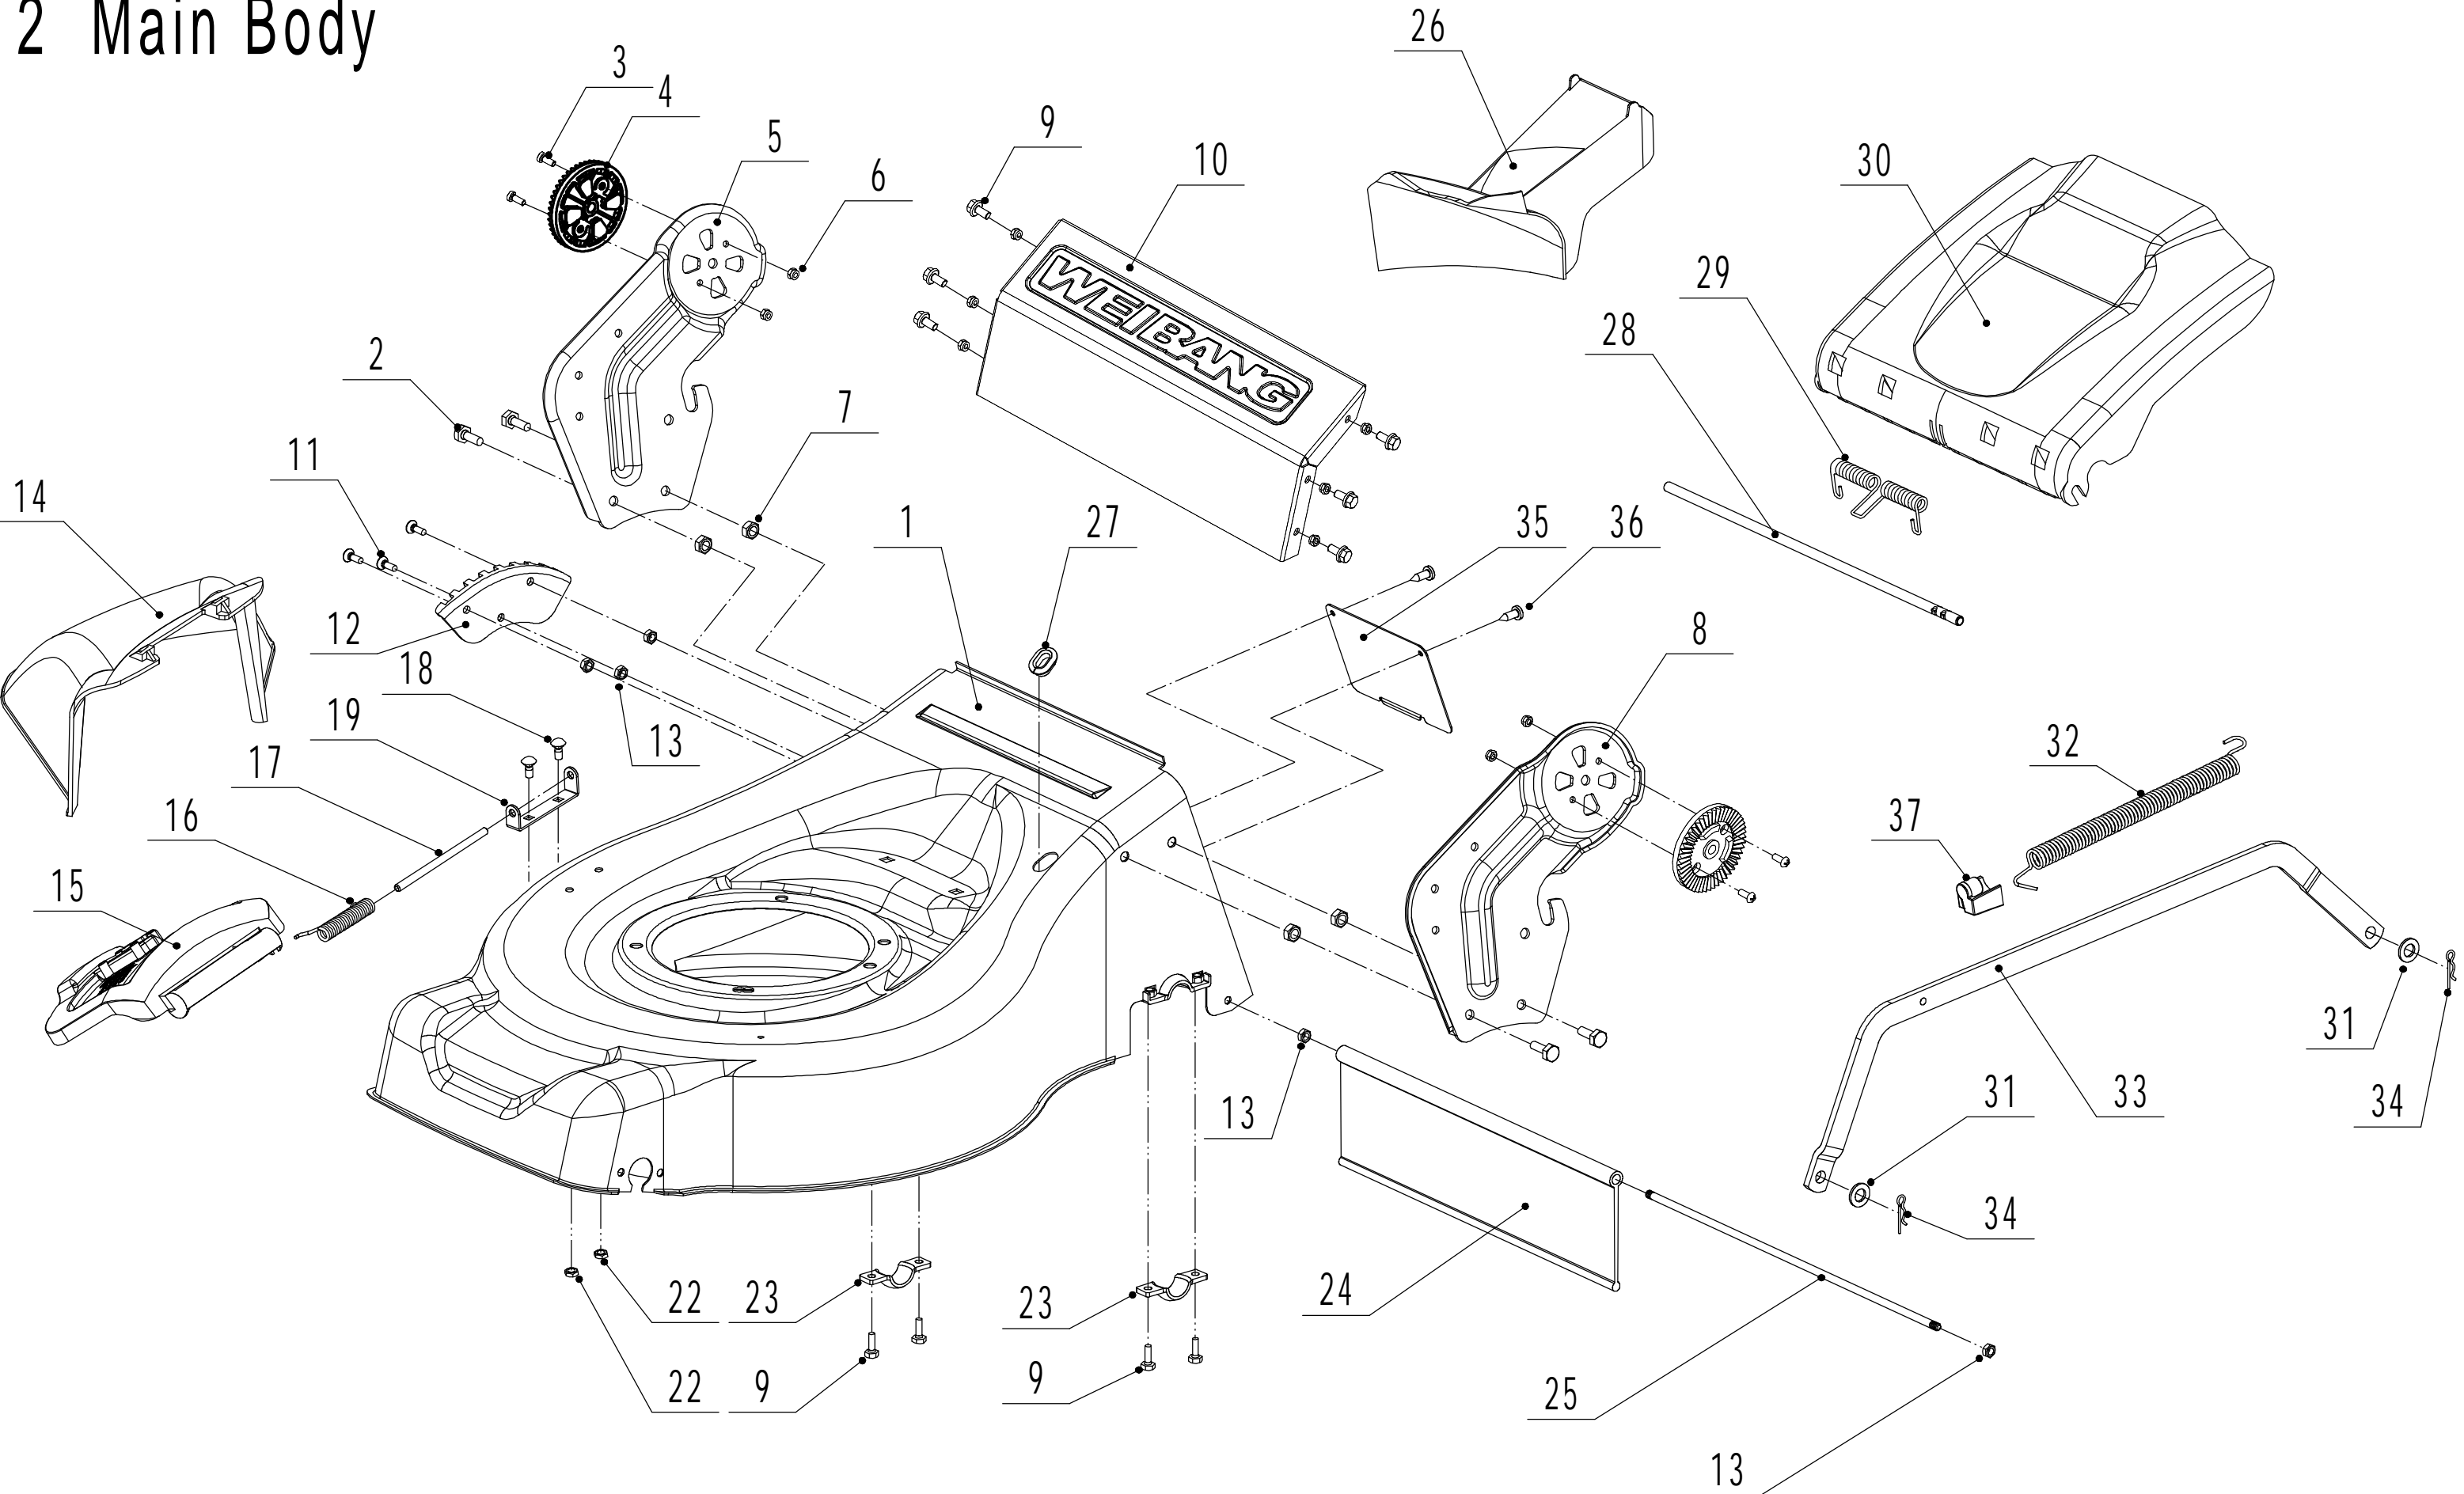

WB 456 SCV 6in1

2018

2 Main Body

Order	Part number	Name_English	Quantity
1	4560101004/49	Chassis	1
2	0102008016	Bolt - M8x16	4
3	0104005012	Screw - M5x12	4
4	AVSA000000040/22	Tooth Disc	2
5	4560112010K/40	Right Bracket	1
6	0202005000	Lock Nut - M5	4
7	0202008000	Lock Nut - M8	4
8	4560111010K/40	Left Bracket	1
9	0102006012	Bolt - M6x12	10
10	4560111030K/49	Connector	1
11	0104006016	Screw - M6x16	3
12	4560110010/01	Graduator	1
13	0202006000	Lock Nut - M6	9
14	4560108010	Side Discharge Deflector	1
15	4560107012	Side Discharge Cover Kit	1
16	5020119010	Spring - Side Discharge Cover	1
17	5020120010/02	Pivot - Side Discharge Cover	1
18	0107006014	Bolt - M6x14	2
19	5020118010/02	Side Discharge Cover Bracket	1
22	0204006000	Lock Nut - M6	2
23	5320114020/01	Upper Bearing Bracket	2
24	4320119010	Trailing Flap	1
25	4320118010/02	Pivot - Trailing Flap	1
26	4560104010	Mulching Plug	1
27	5360122010	Rubber Ring	1
28	4560106010/02	Rear Cover Pivot	1
29	5360118010	Rear Cover Spring	1
30	4560105010	Rear Cover	1
31	0301010000	Flat Washer - M10	2
32	WB2100020102/01	Spring - Connecting Rod	1
33	4560109010/40	Connecting Rod	1
34	5320333010	Check Ring	2
35	5360105010D/49	Baffle	1
36	0106004009	Screw - 4.2x9.5	2
37	4560109012	Spring Bracket	1

Blade System

Order	Part number	Name_English	Quantity
1	5360111010/02	Engine Washer 1	1
2	5360112010/02	Engine Washer 2	2
3	5320115010	ST screw - 3/8x16x25	3
4	4510401010	Key	2
5	4560402040/02	Engine Pulley	1
6	0105006006	Locking Screw	1
7	4560114010	V Belt - V10x815 (30°)	1
8	4560102010	Belt Shield	1
9	0302006000	Big Flat Washer	3
10	0202006000	Lock Nut - M6	3
12	5320404020/02	Adaptor	1
13	5310402010	Friction Washer	2
14	4510403010A/35	Blade	1
15	5310404010/02	Lock Disc	1
16	5310406010/04	Dish Washer	1
17	5320405010	Central Bolt - 3/8x24x51	1