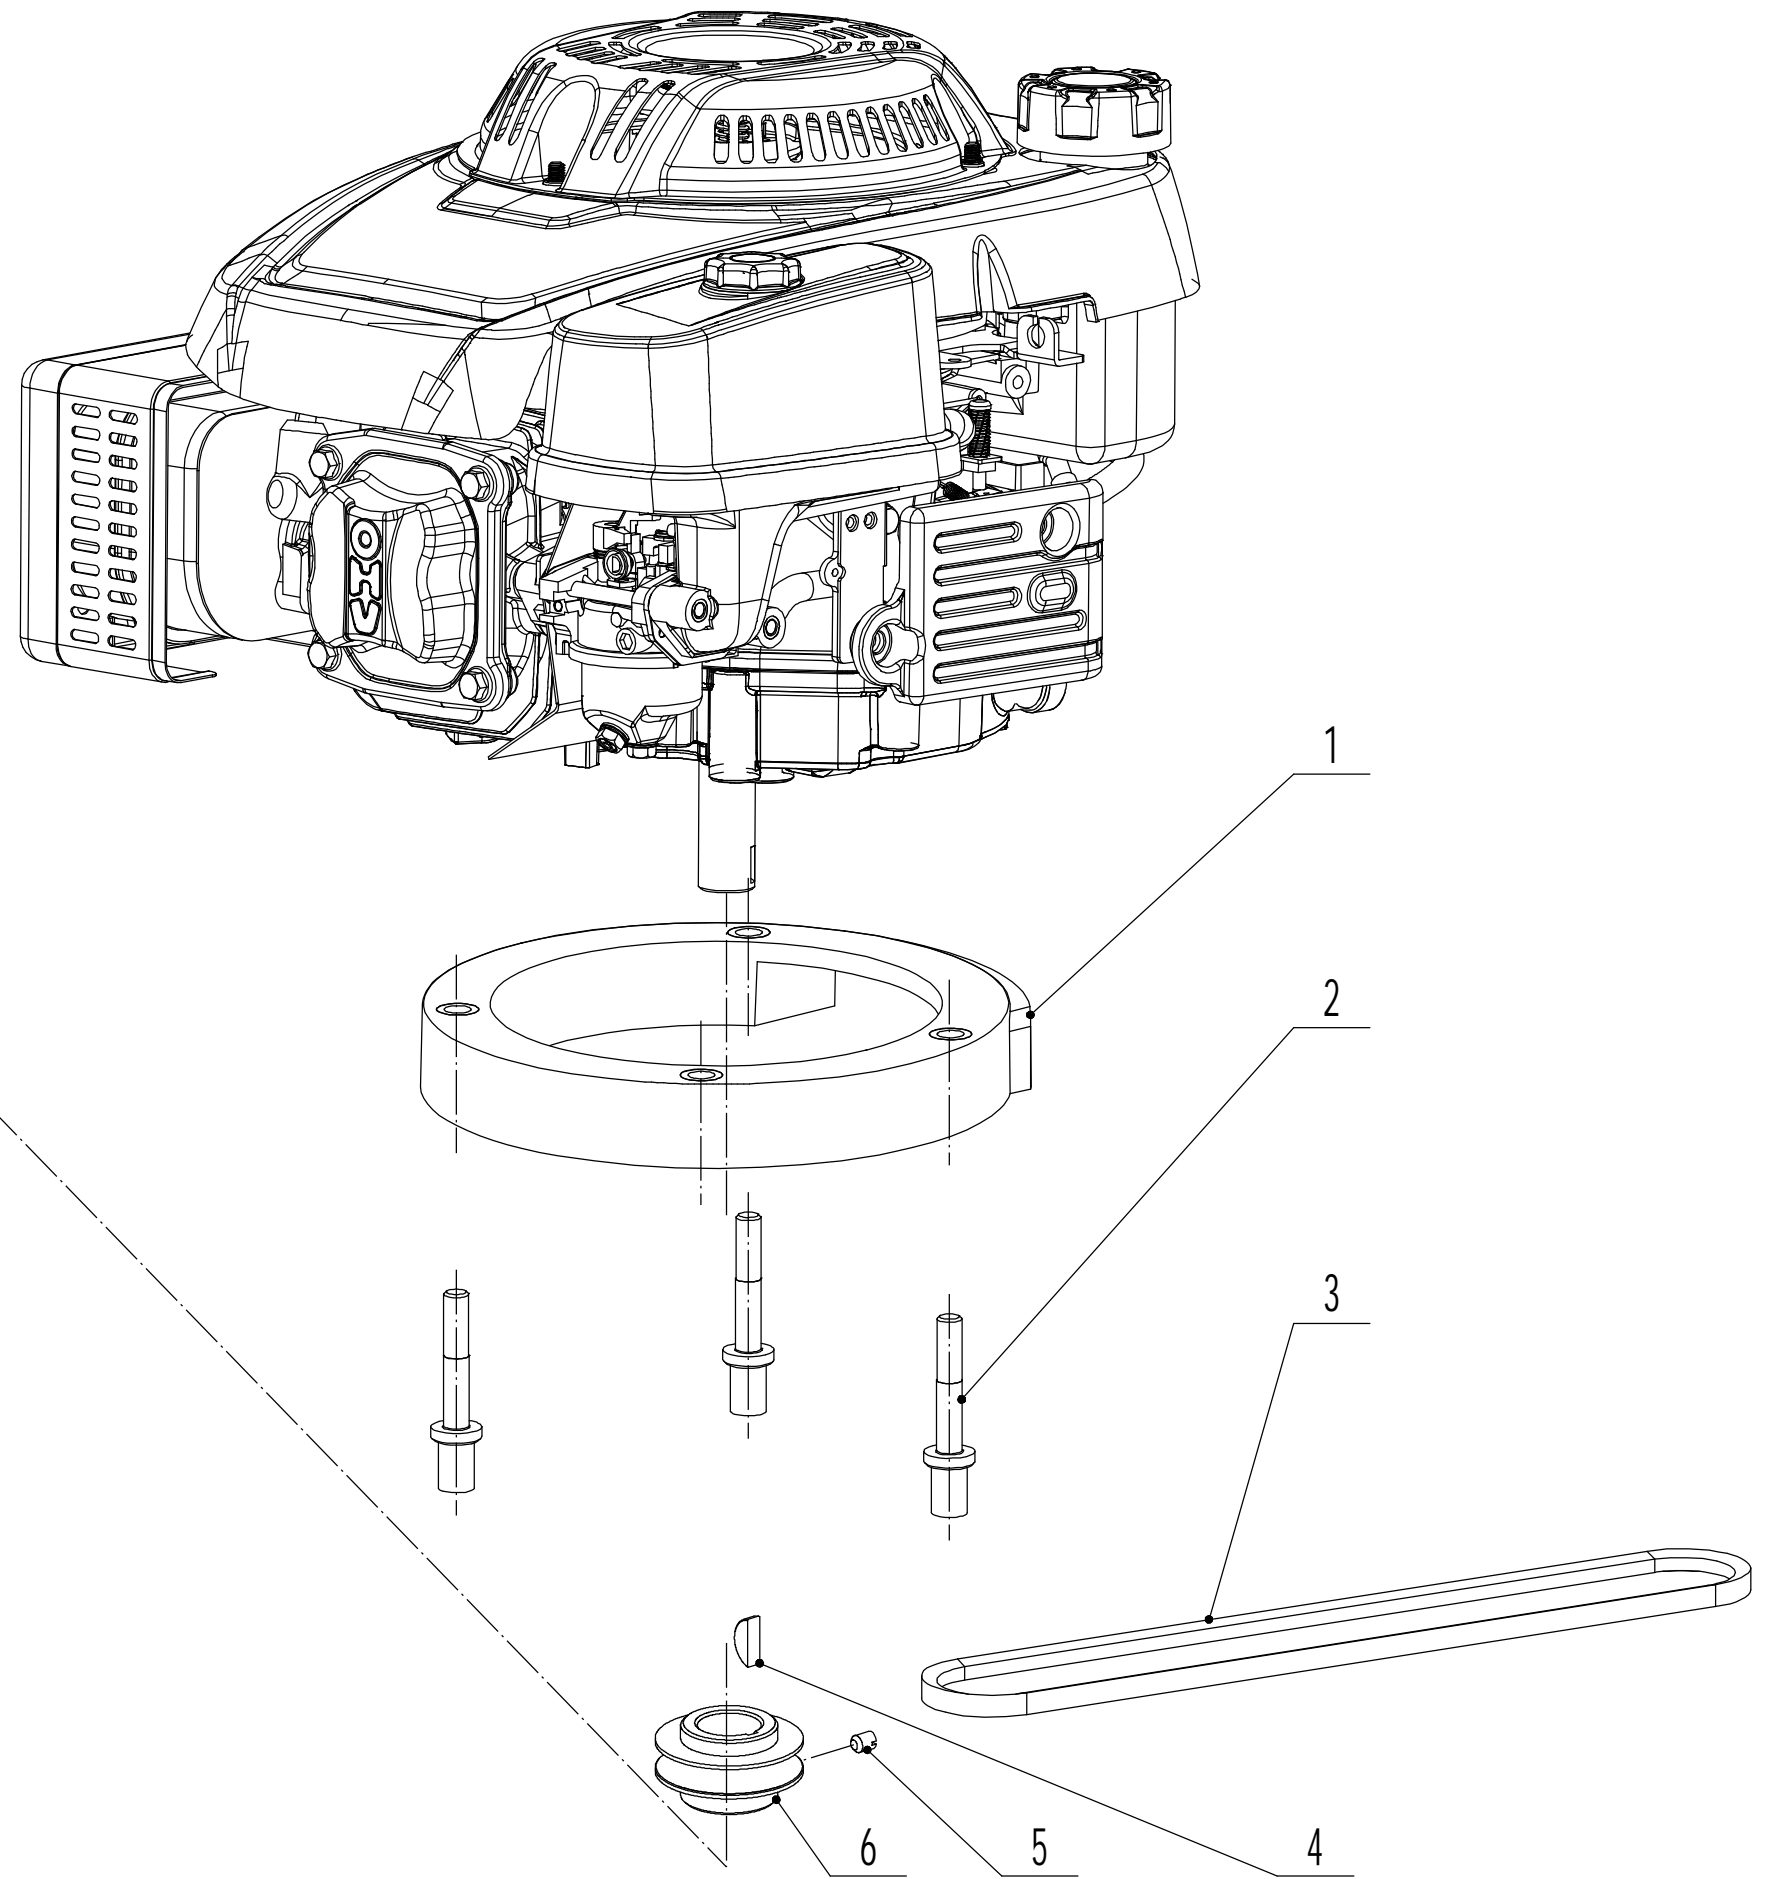

# 2 Main Body

<b>Part 2 - Main Body Spare parts</b>		
<b>No.</b>	<b>ID Zboží</b>	<b>Název</b>
1	GM46A040000000/40	Bumper
2	0202006000	Lock Nut - M6
3	0102006018	Bolt - M6x18
4	GM46D010000000/49	Chassis
5	0102006012	Bolt - M6x12
6	5320114020/01	Bearing Holder
7	GM46A000000050	Trailing Flap
8	GM46A000000060/02	Pivot - Trailing Flap
9	0104006016	Screw - M6x16
10	GM46A000000020/01	Graduator
11	0106004010	Screw - St4.2x10
12	GM46A000000040	Rear Shield
13	GM46A000000070/01	Spring - Connecting Rod
14	GM46A000000030/40	Connecting Rod
15	5320333010	Check Ring
16	0301010000	Washer - M10
17	0104005012	Screw - M5x12
18	AVSA000000040/22	Tooth Disc
19	0202005000	Lock Nut - M5

# 3 Blade system

<b>Part 3 - blade assembly Spare parts</b>		
<b>No.</b>	<b>ID Zboží</b>	<b>Název</b>
1	GM53A050000000	Engine Base
2	GM53A000000070/02	Bolt
3	5320120012	Belt - V10x780
4	4510401010	Key
5	0105006006	Screw - M6x6
6	5020402070/02	Engine Pulley
7	GM53A000000050/02	Adaptor
8	6006/2RS	Bearing
9	GM53A000000120	Wave Washer
10	GM53A000000010	Axle Protection Bracket
11	0204014000	Lock Nut - M14
12	GM53A000000060/04	Spacer
13	GM46A000000010/22	Blade
14	4510407010/04	Spring Washer
15	XYJ-200011	Blade Bolt

# 4Front Axle

<b>Part 4 - front axle assembly Spare parts</b>		
<b>No.</b>	<b>ID Zboží</b>	<b>Název</b>
1	5310214010	Wheel Cap
2	0102008016	Bolt - M8x16
3	0401008000	Spring Washer - M8
4	0301008000	Washer - M8
5	4510210010/40	Wheel
6	5310213010	Bearing
7	5310211010/02	Spacer
8	5310210010/02	Spacer
9	GM46A020100000/01	Front Axle
10	5310209010	Spherical Bearing
11	GM53A020000010	Scraper