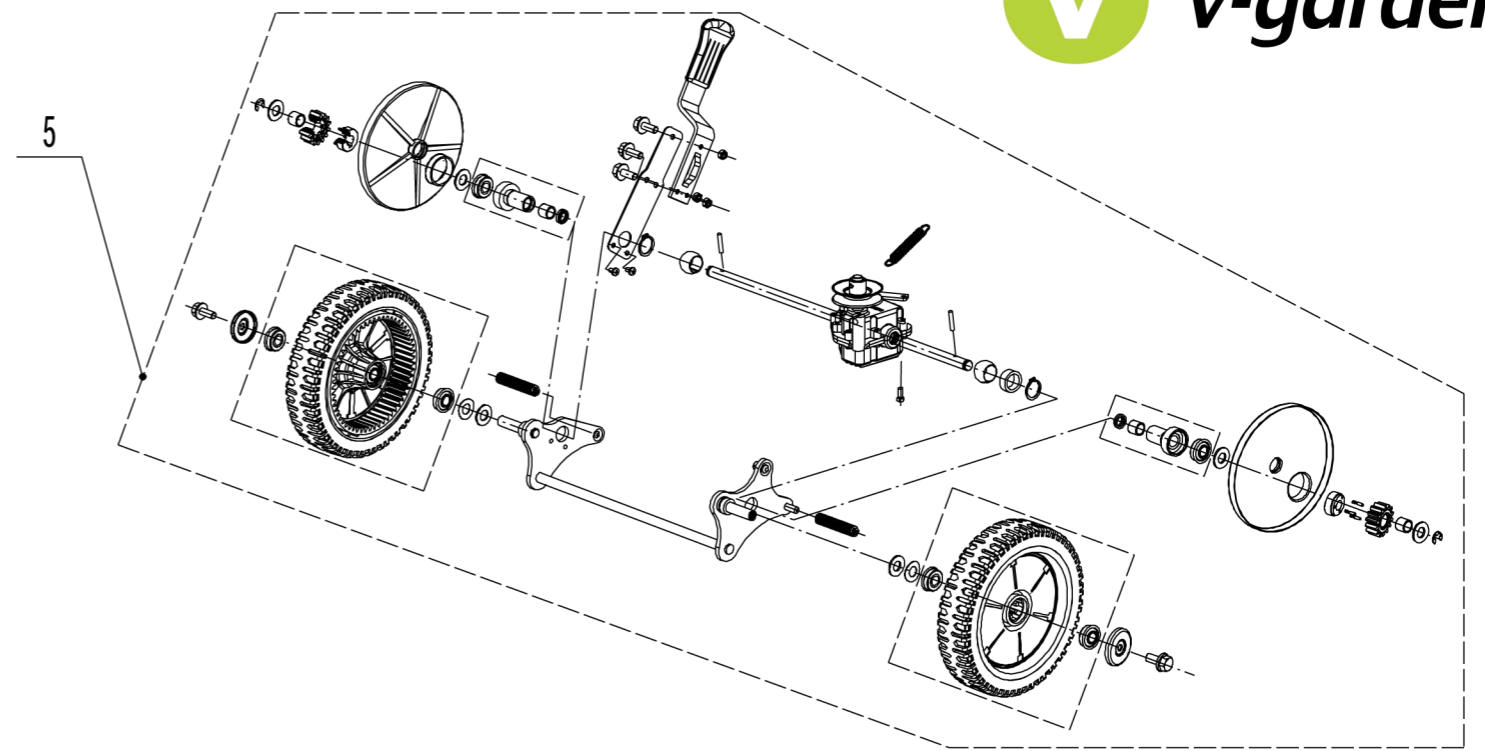

WB 466 SCM

r.v. 2020

WEIBANG®