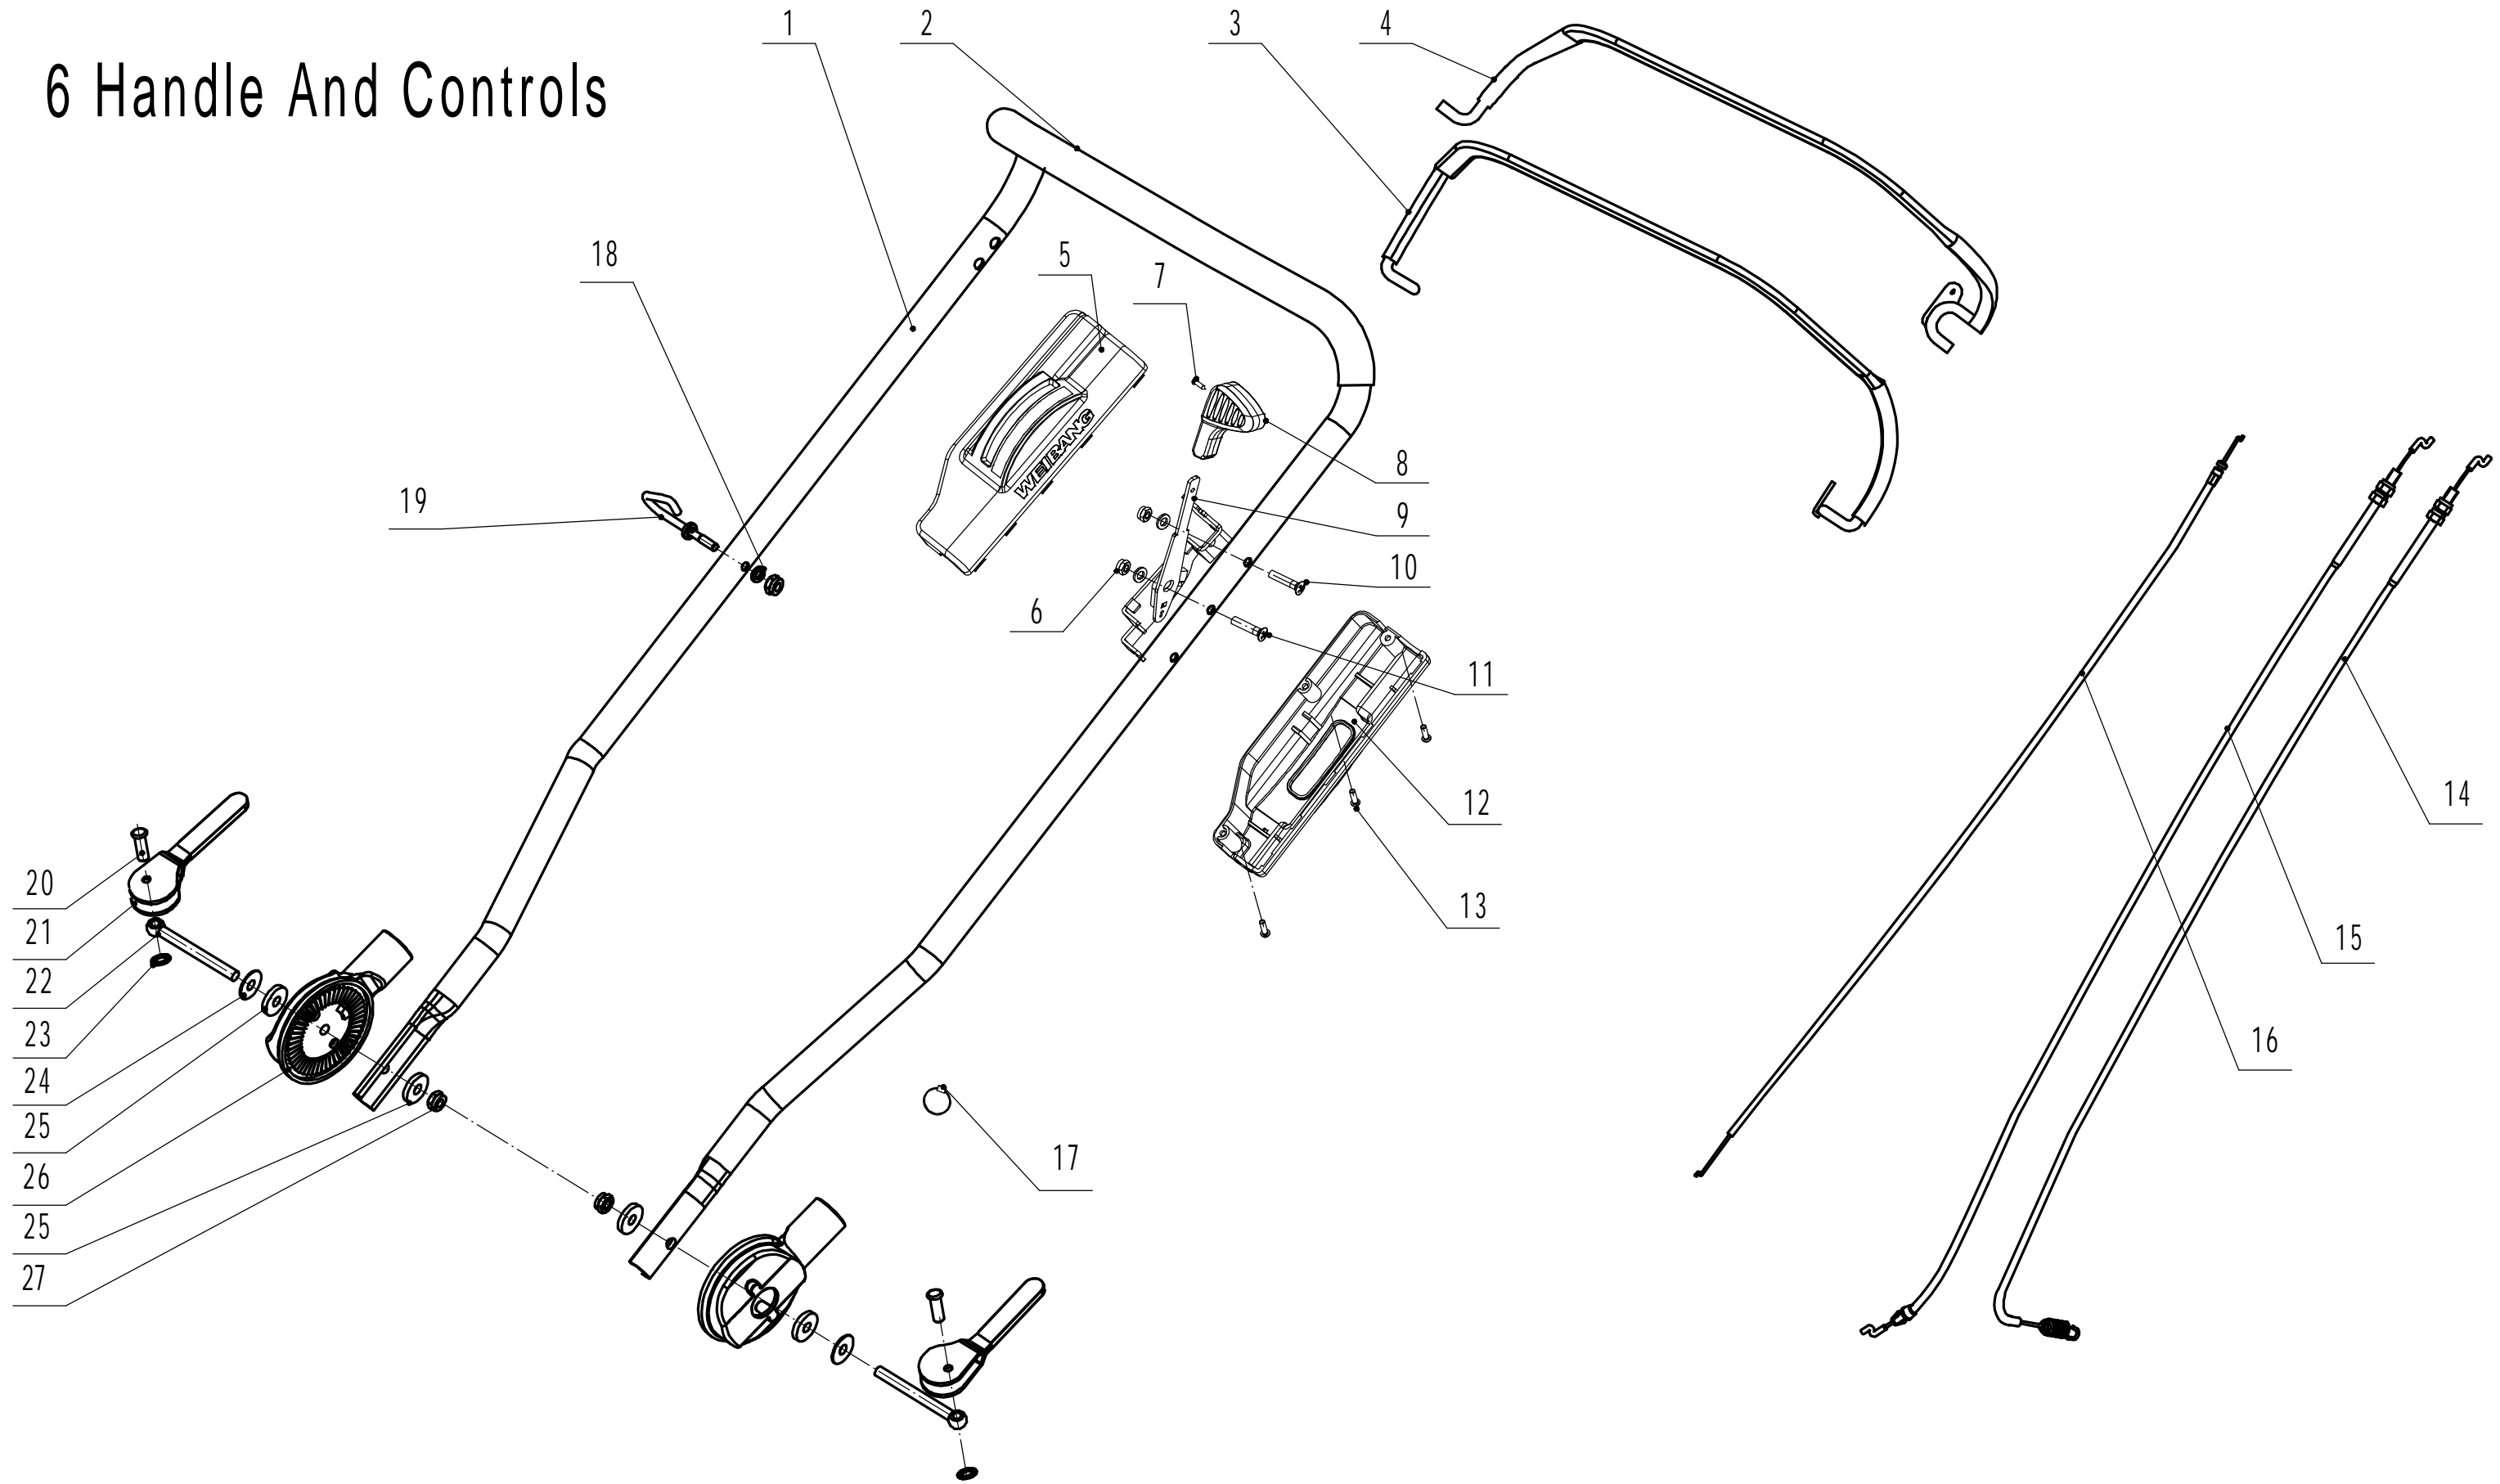

6 Handle And Controls

Part 6 - handle bar assembly Spare parts		
No.	ID Zboží	Název
1	GM46D050000010/49	Handle
2	GM56E010000081	Handle Sheath
3	5020506030S/40	Clutch Lever
4	5020503020S/40	Opç Lever
5	GM46E050000030	Throttle Control Box Upper Cover
6	0202006000	Lock Nut - M6
7	0106003013	Screw - ST2.9x13
8	5380510010	Throttle Control Grip
9	GM46E050100000	Throttle Control Bracket
10	0108006040	Screw - M6x40
11	0108006050	Screw - M6x50
12	GM46E050000040	Throttle Control Box Lower Cover
13	0113040018	Screw - ST4x18
14	LH194-1195	Clutch Cable
15	BS120-1140	Brake Cable
16	YM72-970-A	Throttle Cable
17	ZD8/200	Cable Tie - 8x200mm
18	0301006000	Washer - M6
19	4510511010/01	Hook - Starter Rope
20	0801008025	Axis Pin - 8x25
21	GM56A100400000	Lock Lever
22	GM48S000000100	Connecting Bolt
23	4510114030	Fix Cap
24	GM56A100000040/04	Spacer
25	GM56A100000050/01	Spacer
26	GM48S030200000	Tooth Disc Kit
27	0203008000	Lock Nut-M8