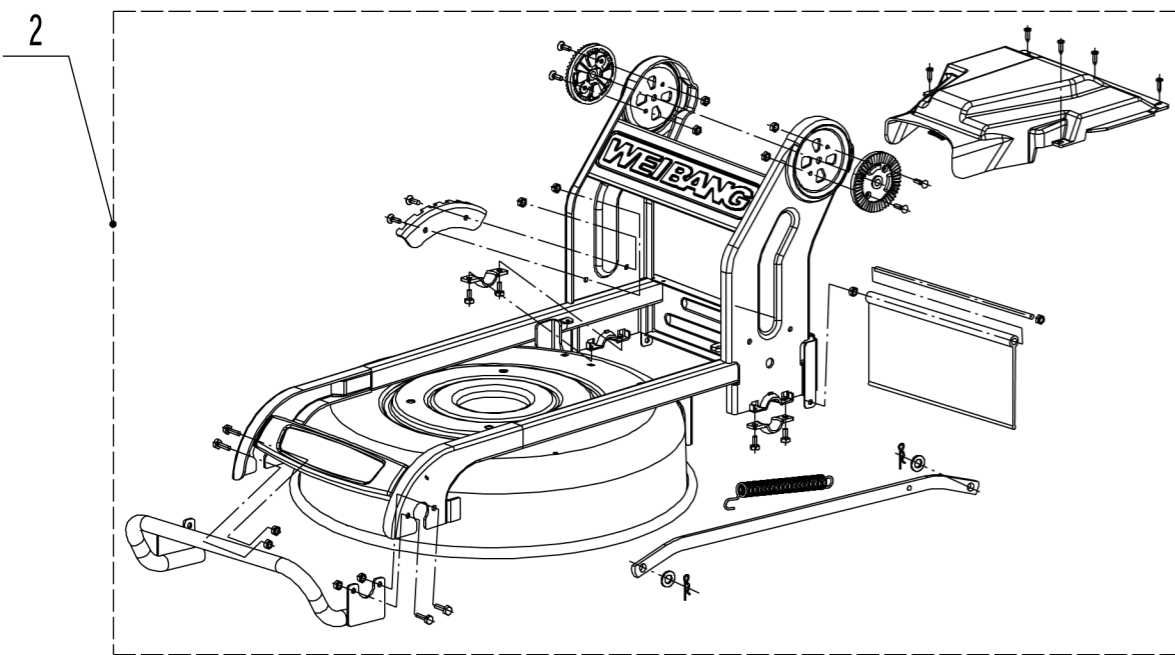

WB 466 SCM

r.v. 2020

WEIBANG®