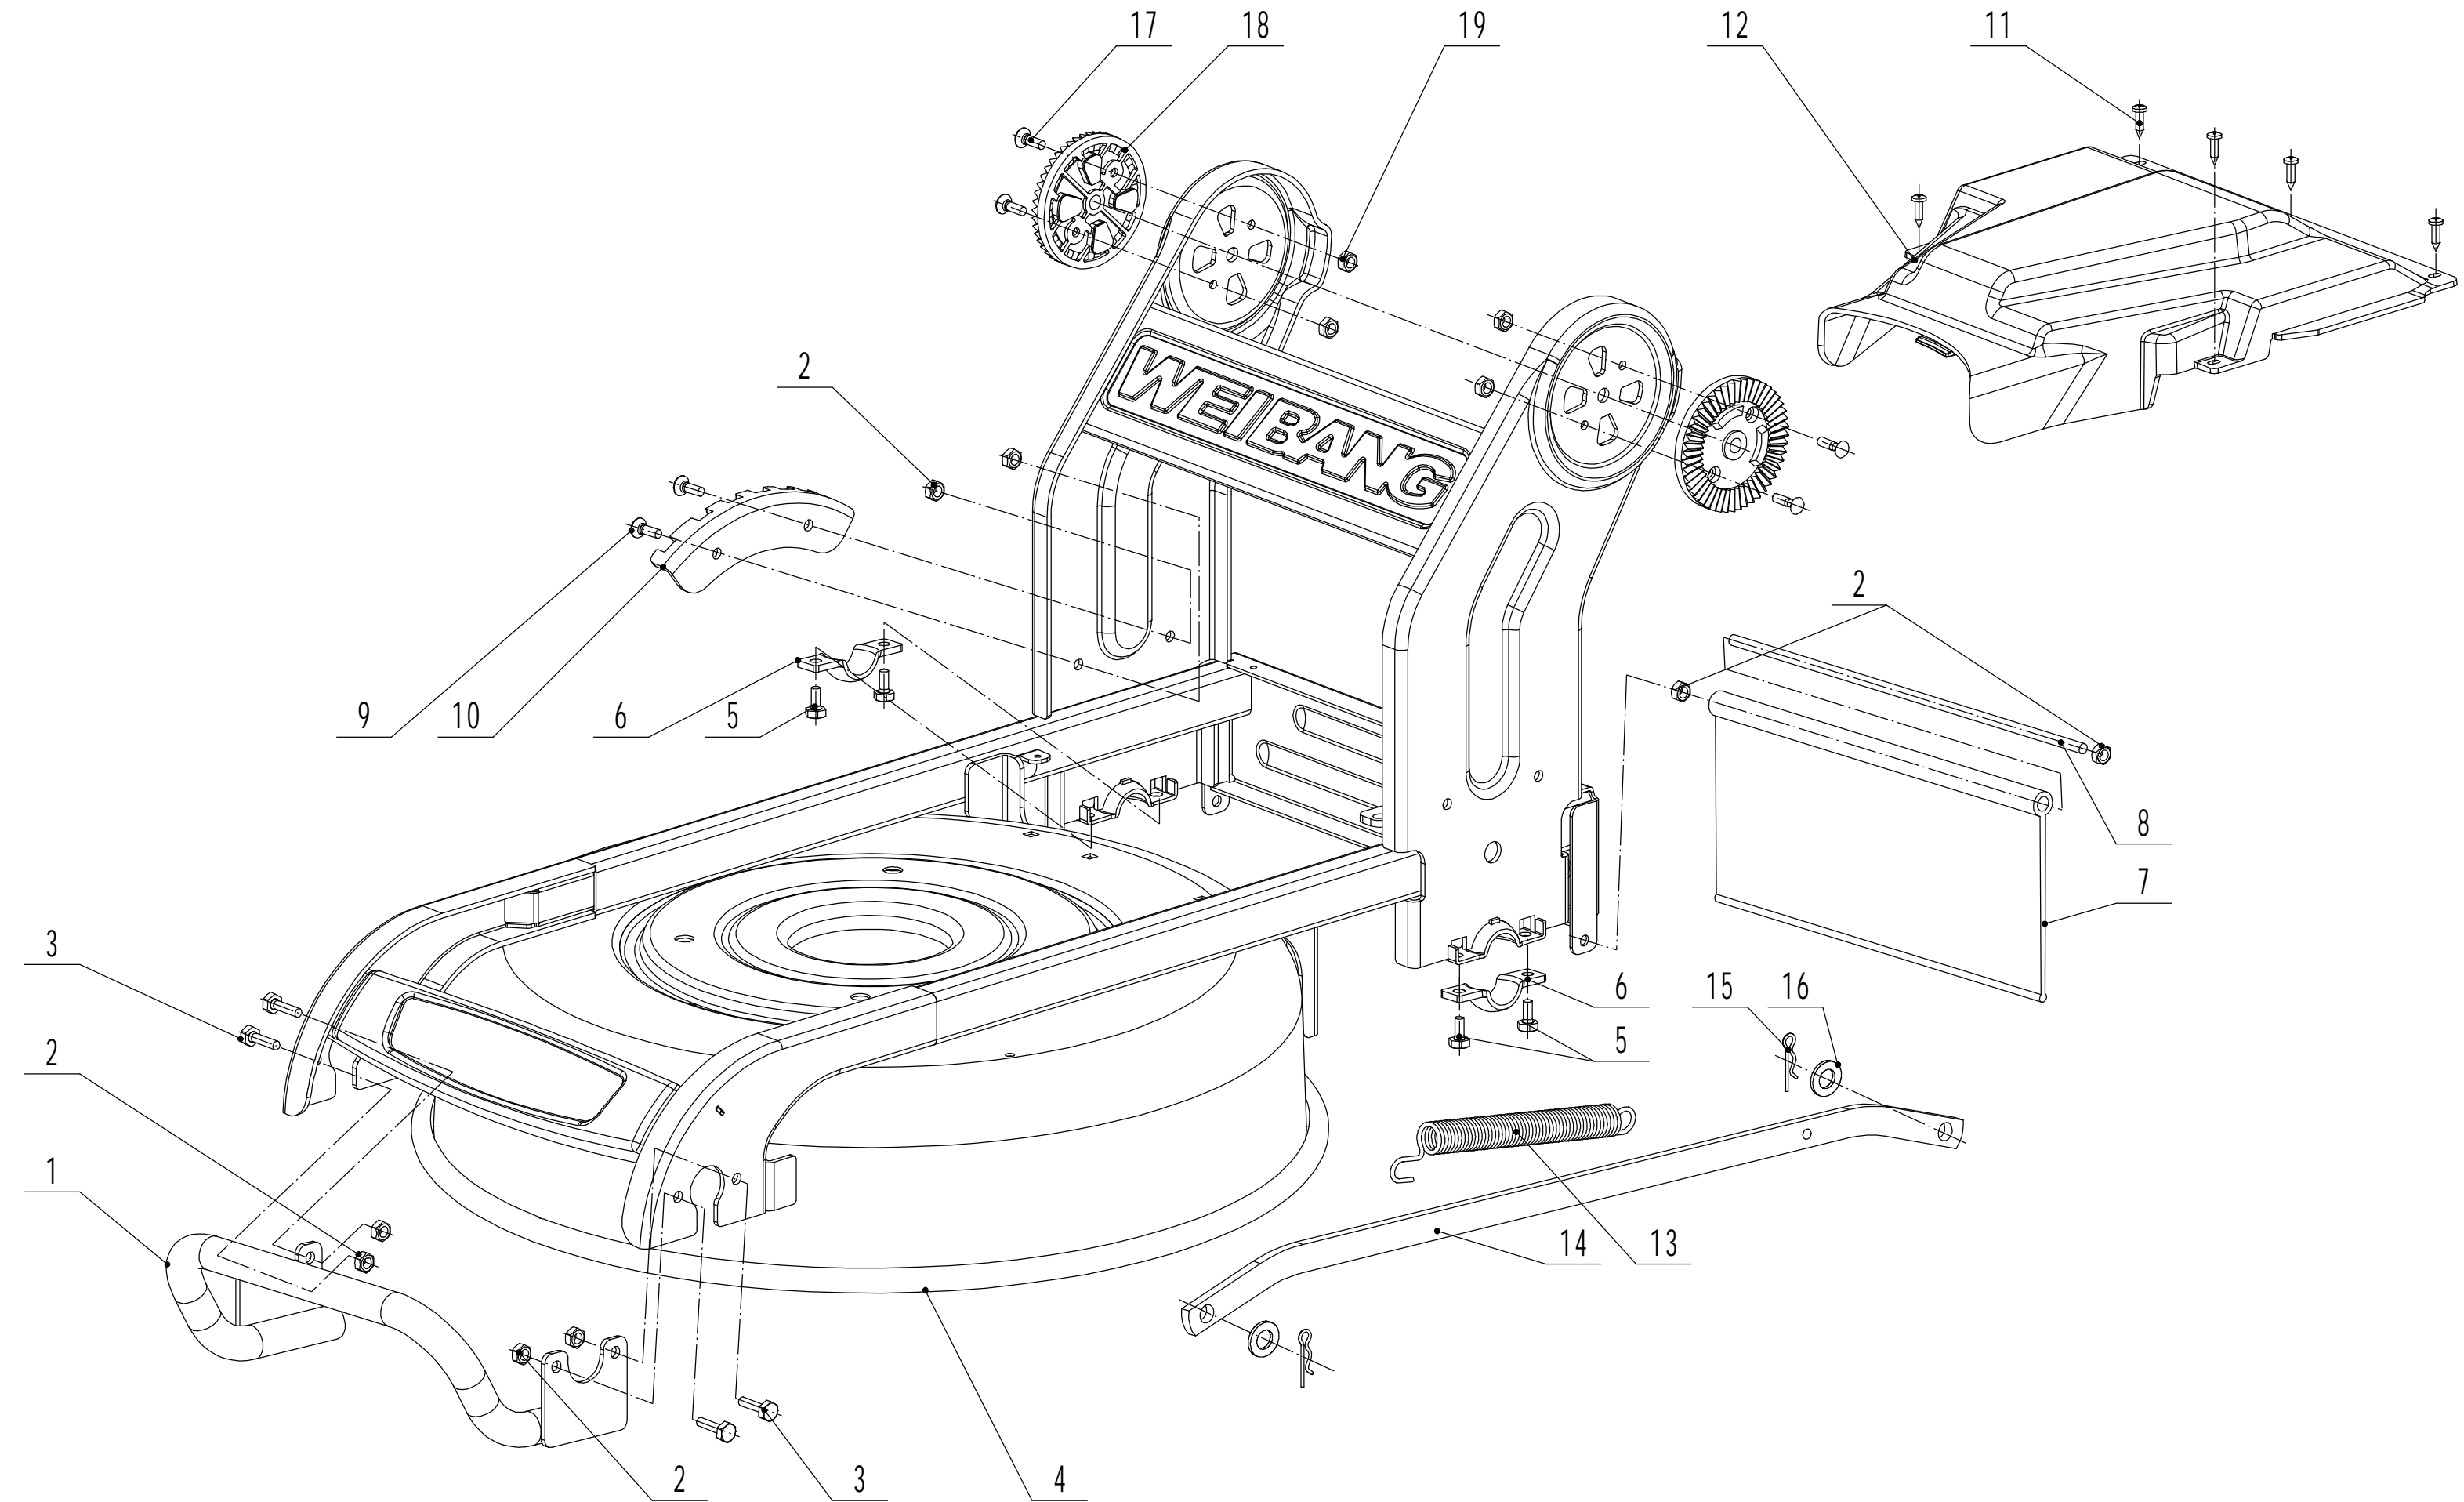

# 2 Main Body

<b>Part 2 - Main Body Spare parts</b>		
<b>No.</b>	<b>ID Zboží</b>	<b>Název</b>
1	GM46A040000000/40	Bumper
2	0202006000	Lock Nut - M6
3	0102006018	Bolt - M6x18
4	GM46D010000000/49	Chassis
5	0102006012	Bolt - M6x12
6	5320114020/01	Bearing Holder
7	GM46A000000050	Trailing Flap
8	GM46A000000060/02	Pivot - Trailing Flap
9	0104006016	Screw - M6x16
10	GM46A000000020/01	Graduator
11	0106004010	Screw - St4.2x10
12	GM46A000000040	Rear Shield
13	GM46A000000070/01	Spring - Connecting Rod
14	GM46A000000030/40	Connecting Rod
15	5320333010	Check Ring
16	0301010000	Washer - M10
17	0104005012	Screw - M5x12
18	AVSA000000040/22	Tooth Disc
19	0202005000	Lock Nut - M5

# 3 Blade system

<b>Part 3 - blade assembly Spare parts</b>		
<b>No.</b>	<b>ID Zboží</b>	<b>Název</b>
1	GM53A050000000	Engine Base
2	GM53A000000070/02	Bolt
3	5320120012	Belt - V10x780
4	4510401010	Key
5	0105006006	Screw - M6x6
6	5020402070/02	Engine Pulley
7	GM53A000000050/02	Adaptor
8	6006/2RS	Bearing
9	GM53A000000120	Wave Washer
10	GM53A000000010	Axle Protection Bracket
11	0204014000	Lock Nut - M14
12	GM53A000000060/04	Spacer
13	GM46A000000010/22	Blade
14	4510407010/04	Spring Washer
15	XYJ-200011	Blade Bolt