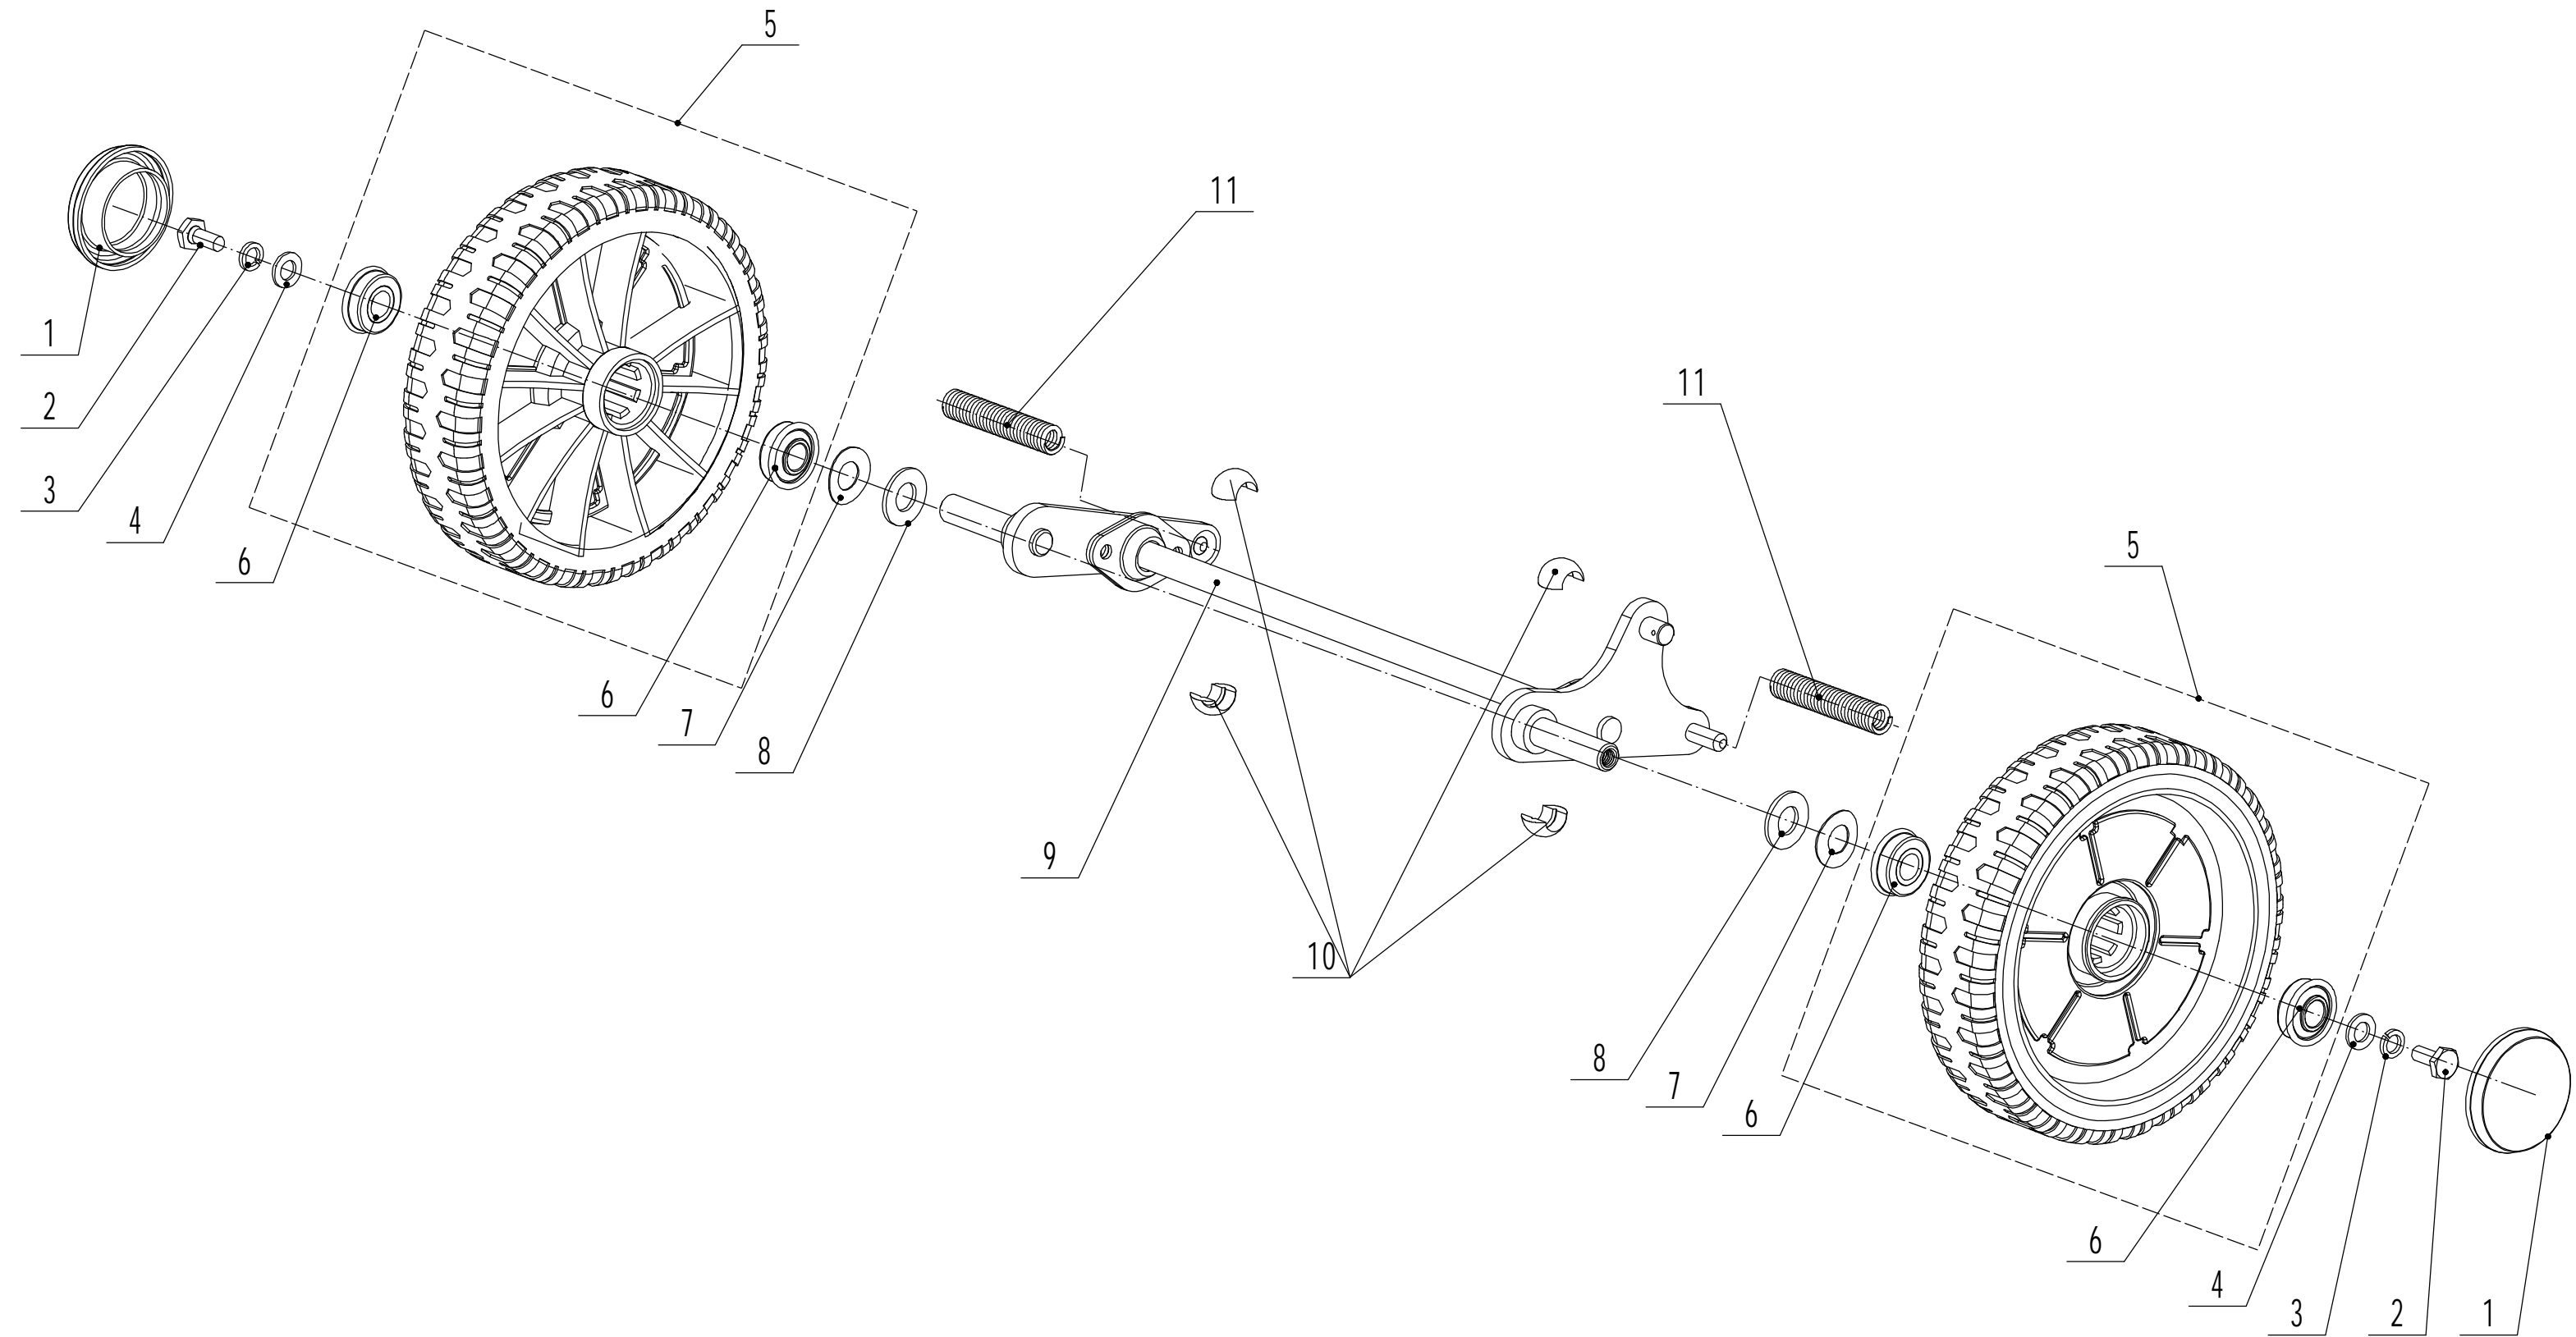

# 2 Main Body

<b>Part 2 - Main Body Spare parts</b>		
<b>No.</b>	<b>ID Zboží</b>	<b>Název</b>
1	GM46A040000000/40	Bumper
2	0202006000	Lock Nut - M6
3	0102006018	Bolt - M6x18
4	GM46D010000000/49	Chassis
5	0102006012	Bolt - M6x12
6	5320114020/01	Bearing Holder
7	GM46A000000050	Trailing Flap
8	GM46A000000060/02	Pivot - Trailing Flap
9	0104006016	Screw - M6x16
10	GM46A000000020/01	Graduator
11	0106004010	Screw - St4.2x10
12	GM46A000000040	Rear Shield
13	GM46A000000070/01	Spring - Connecting Rod
14	GM46A000000030/40	Connecting Rod
15	5320333010	Check Ring
16	0301010000	Washer - M10
17	0104005012	Screw - M5x12
18	AVSA000000040/22	Tooth Disc
19	0202005000	Lock Nut - M5

# 3 Blade system

<b>Part 3 - blade assembly Spare parts</b>		
<b>No.</b>	<b>ID Zboží</b>	<b>Název</b>
1	GM53A050000000	Engine Base
2	GM53A000000070/02	Bolt
3	5320120012	Belt - V10x780
4	4510401010	Key
5	0105006006	Screw - M6x6
6	5020402070/02	Engine Pulley
7	GM53A000000050/02	Adaptor
8	6006/2RS	Bearing
9	GM53A000000120	Wave Washer
10	GM53A000000010	Axle Protection Bracket
11	0204014000	Lock Nut - M14
12	GM53A000000060/04	Spacer
13	GM46A000000010/22	Blade
14	4510407010/04	Spring Washer
15	XYJ-200011	Blade Bolt

# 4Front Axle

<b>Part 4 - front axle assembly Spare parts</b>		
<b>No.</b>	<b>ID Zboží</b>	<b>Název</b>
1	5310214010	Wheel Cap
2	0102008016	Bolt - M8x16
3	0401008000	Spring Washer - M8
4	0301008000	Washer - M8
5	4510210010/40	Wheel
6	5310213010	Bearing
7	5310211010/02	Spacer
8	5310210010/02	Spacer
9	GM46A020100000/01	Front Axle
10	5310209010	Spherical Bearing
11	GM53A020000010	Scraper