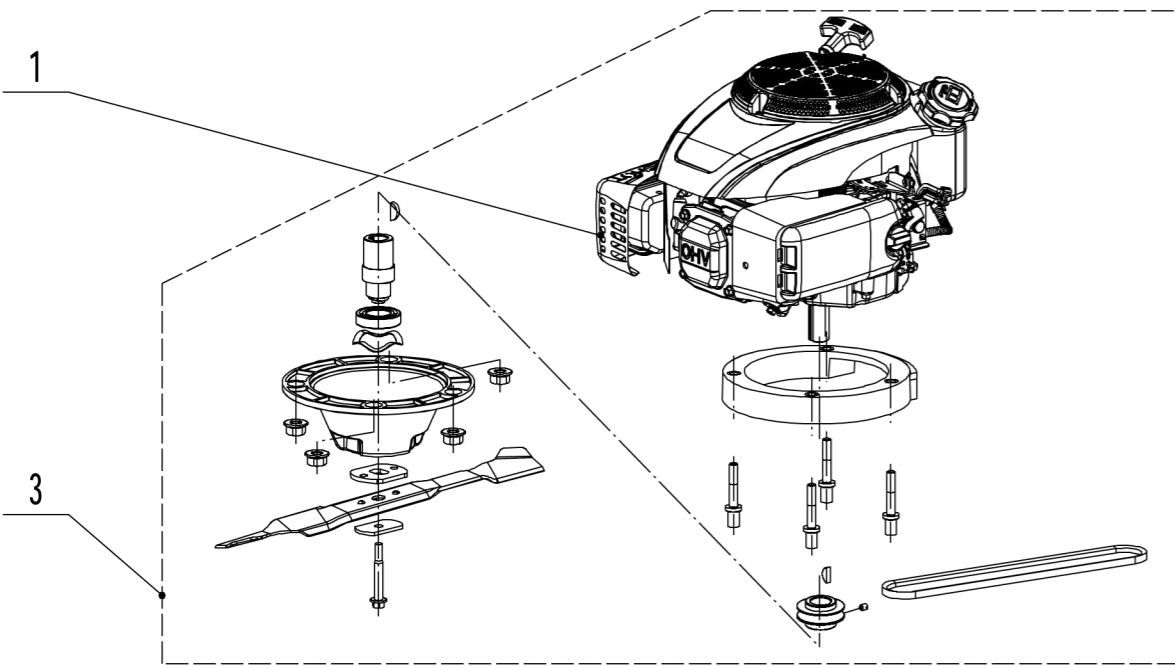

WB 466 SCM

r.v. 2020

WEIBANG®