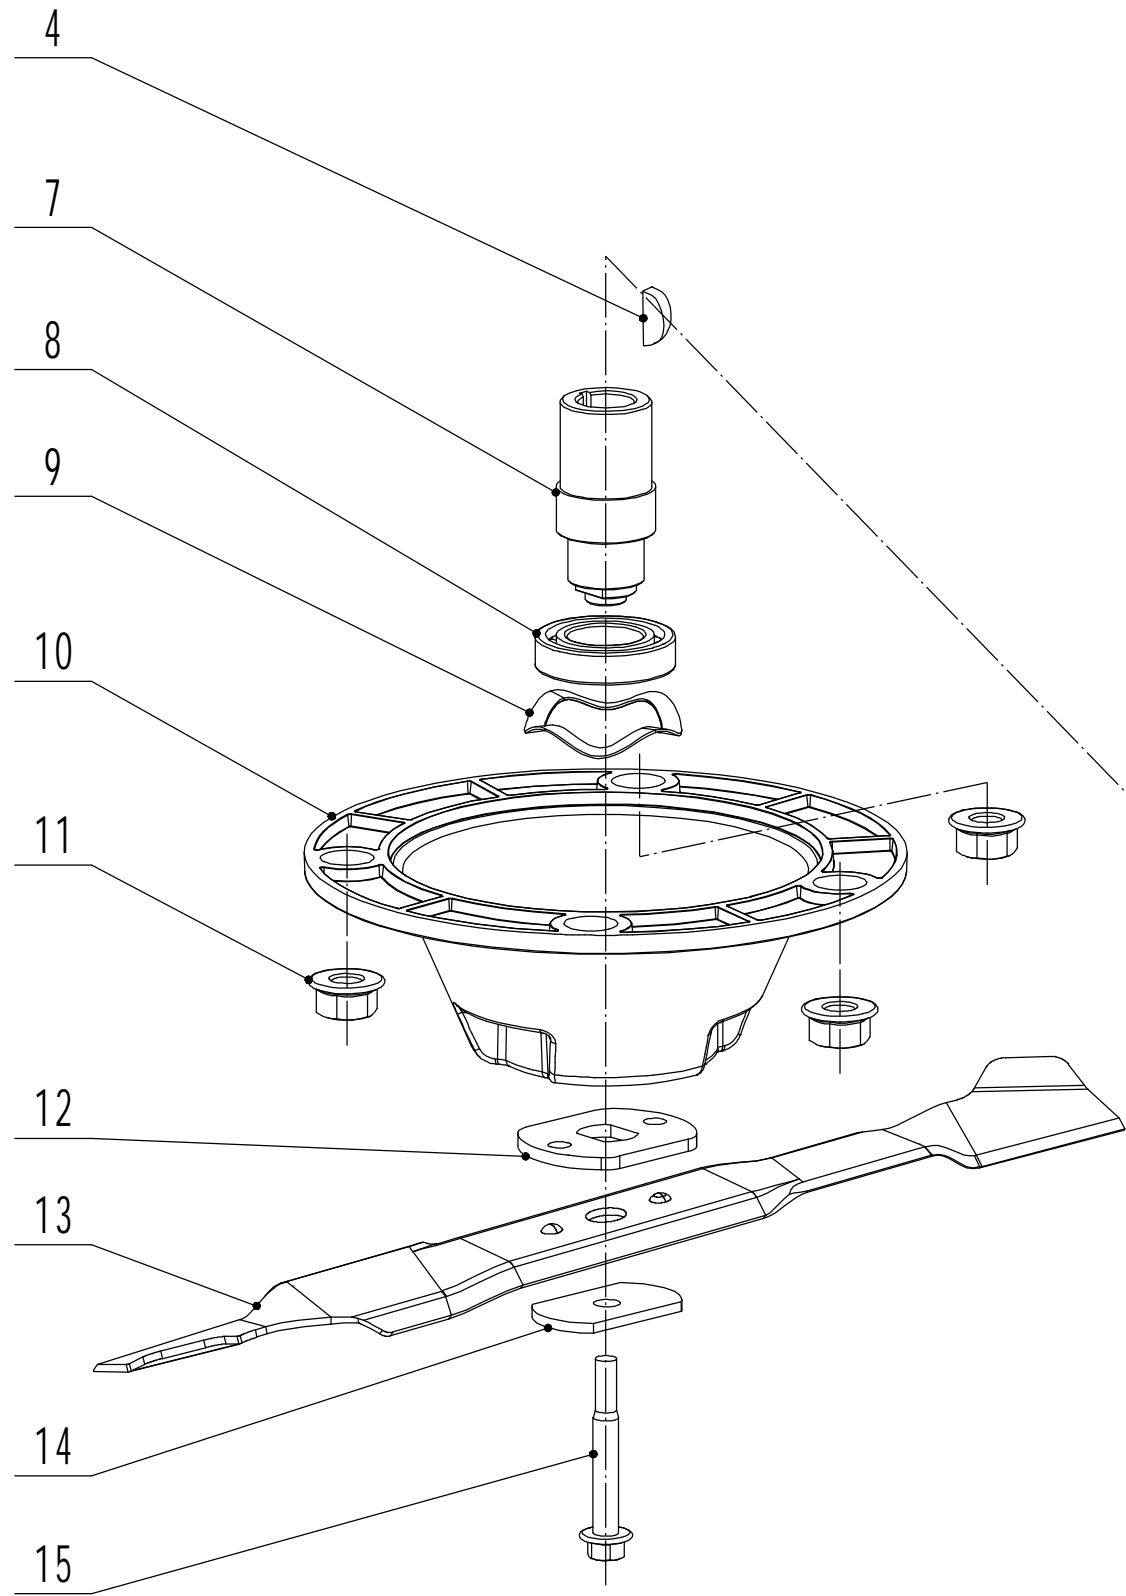

# 2 Main Body

<b>Part 2 - Main Body Spare parts</b>		
<b>No.</b>	<b>ID Zboží</b>	<b>Název</b>
1	GM46A040000000/40	Bumper
2	0202006000	Lock Nut - M6
3	0102006018	Bolt - M6x18
4	GM46D010000000/49	Chassis
5	0102006012	Bolt - M6x12
6	5320114020/01	Bearing Holder
7	GM46A000000050	Trailing Flap
8	GM46A000000060/02	Pivot - Trailing Flap
9	0104006016	Screw - M6x16
10	GM46A000000020/01	Graduator
11	0106004010	Screw - St4.2x10
12	GM46A000000040	Rear Shield
13	GM46A000000070/01	Spring - Connecting Rod
14	GM46A000000030/40	Connecting Rod
15	5320333010	Check Ring
16	0301010000	Washer - M10
17	0104005012	Screw - M5x12
18	AVSA000000040/22	Tooth Disc
19	0202005000	Lock Nut - M5

# 3 Blade system

<b>Part 3 - blade assembly Spare parts</b>		
<b>No.</b>	<b>ID Zboží</b>	<b>Název</b>
1	GM53A050000000	Engine Base
2	GM53A000000070/02	Bolt
3	5320120012	Belt - V10x780
4	4510401010	Key
5	0105006006	Screw - M6x6
6	5020402070/02	Engine Pulley
7	GM53A000000050/02	Adaptor
8	6006/2RS	Bearing
9	GM53A000000120	Wave Washer
10	GM53A000000010	Axle Protection Bracket
11	0204014000	Lock Nut - M14
12	GM53A000000060/04	Spacer
13	GM46A000000010/22	Blade
14	4510407010/04	Spring Washer
15	XYJ-200011	Blade Bolt

# 4Front Axle

<b>Part 4 - front axle assembly Spare parts</b>		
<b>No.</b>	<b>ID Zboží</b>	<b>Název</b>
1	5310214010	Wheel Cap
2	0102008016	Bolt - M8x16
3	0401008000	Spring Washer - M8
4	0301008000	Washer - M8
5	4510210010/40	Wheel
6	5310213010	Bearing
7	5310211010/02	Spacer
8	5310210010/02	Spacer
9	GM46A020100000/01	Front Axle
10	5310209010	Spherical Bearing
11	GM53A020000010	Scraper