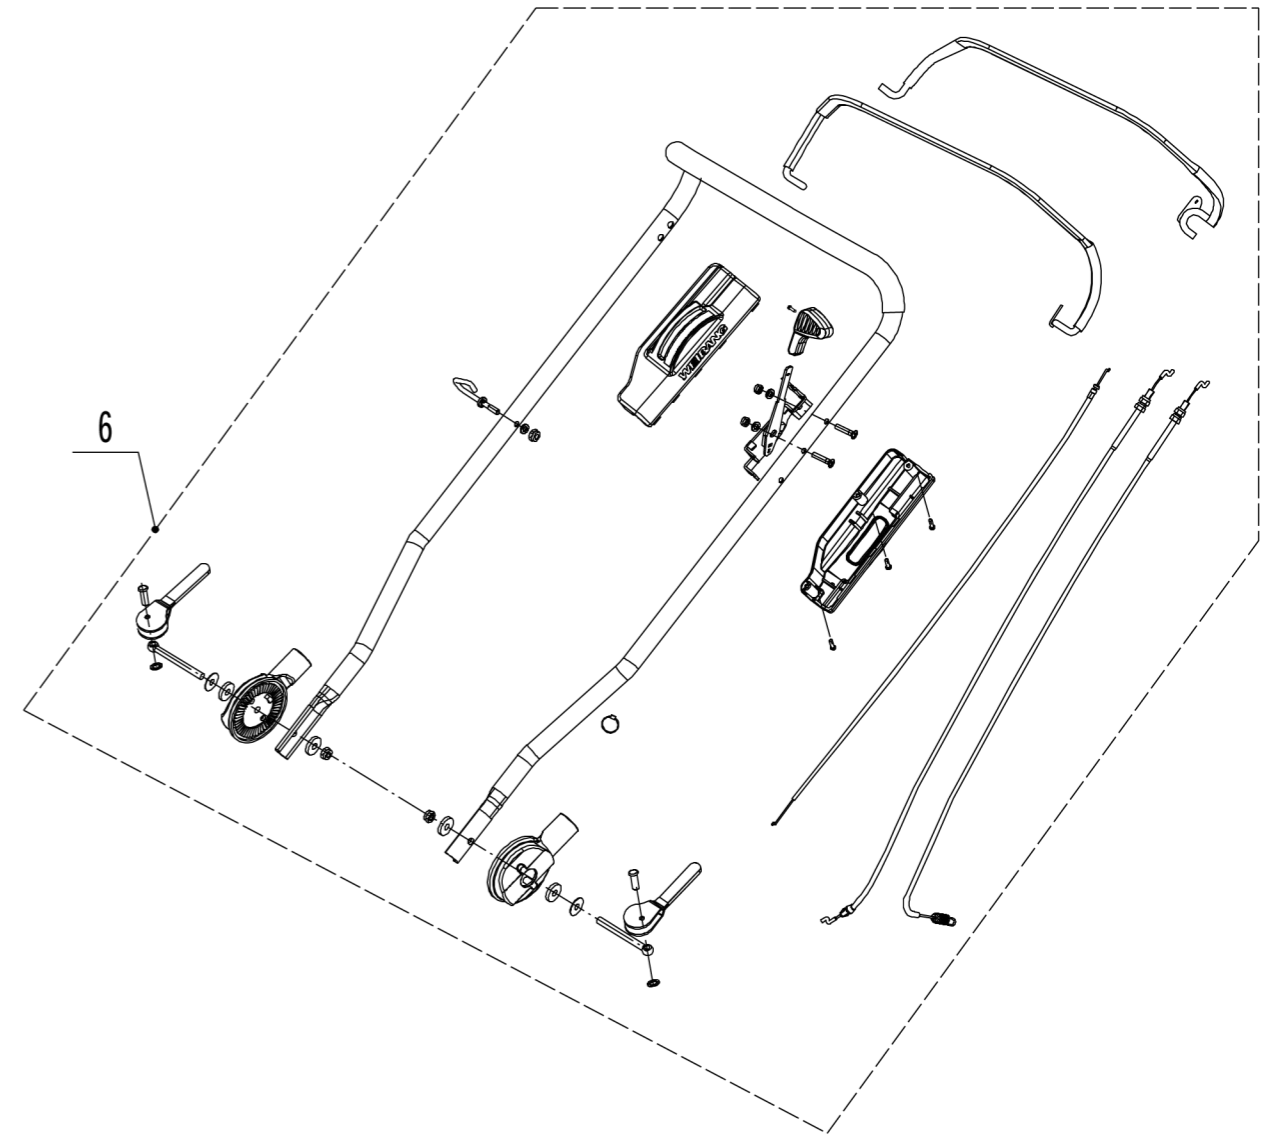

WB 466 SCM

r.v. 2020

WEIBANG®