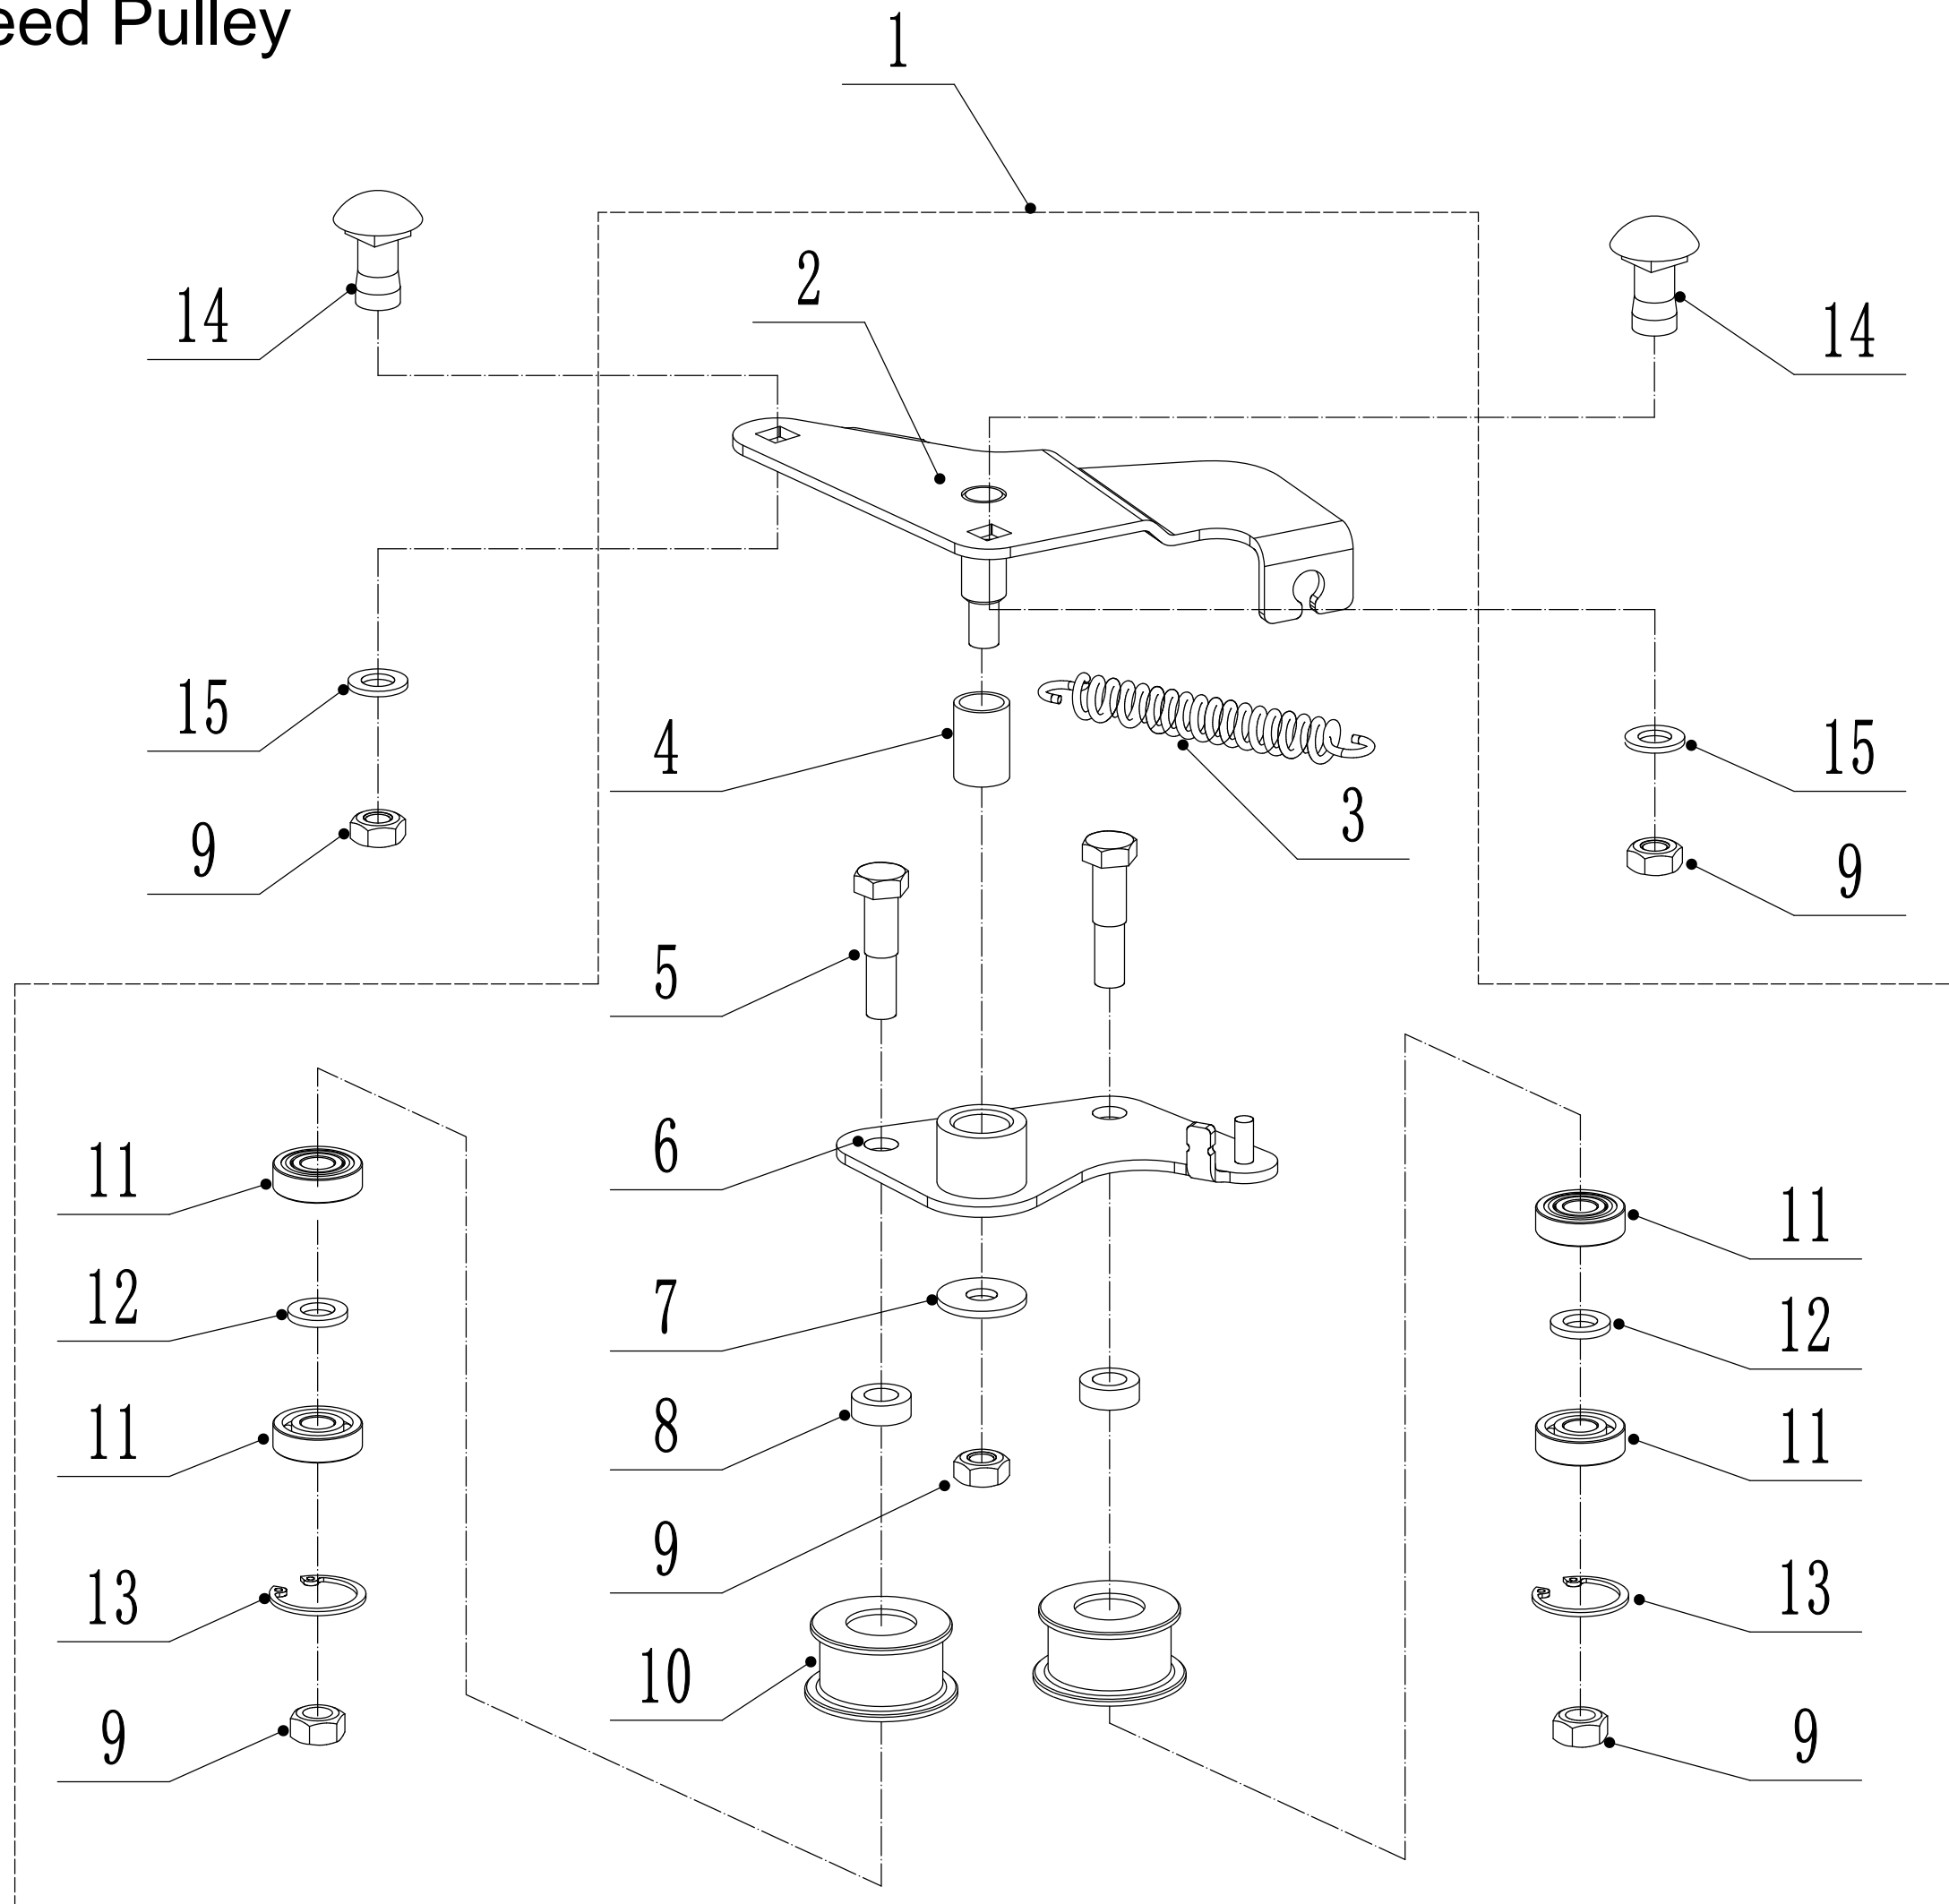

# 6 Handle And Controls

<b>Part 6 - Handle and Controls Spare</b>		
<b>No.</b>	<b>ID zboží</b>	<b>Název</b>
1	5020501020S/49	Handle
2	GM56E010000080	Handle Sheath
3	5320511030S/40	Clutch Lever
4	5320503020S/40	Brake Lever
5	5020501030S	Control Box Upper Cover
6	5380508010	Speed Control Grip
7	0106003013	Screw - ST2.9x13
8	5380510010	Throttle Control Grip
9	0108006060	Screw - M6x60
10	0108006050	Screw - M6x50
11	5020501040S	Control Box Lower Cover
12	LH194-1225	Brake Cable
13	BS120-1140	Clutch Cable
14	0113040018	Screw
15	ZD3/190	Cable Ties
16	0301006000	Spacer
17	5380512010	Bracket
18	0202006000	Lock Nut - M6
19	5360505010K	Speed Control Bracket
20	0202005000	Lock Nut - M5
21	5360506011	Speed Control Cable Bolt
22	YM90-1370-B	Throttle Cable
23	TX130-1060-A	Speed Control Cable
24	4510511010/01	Hook
25	0301005000	Spacer
26	0104005008	Screw - M5x8
27	4510114030	Fix Cap
28	GM48S000000100	Connecting Bolt
29	GM56A100400000	Lock Lever
30	0801008022	Axis Pin
31	GM56A100000040/04	Spacer
32	GM56A100000050/01	Spacer
33	GM48S030200000	Tooth Disc Kit
34	0201008000DD	Lock Nut - M8

# 8 Variable Speed Pulley

<b>Part 8 - Variable Speed</b>		
<b>No.</b>	<b>ID zboží</b>	<b>Název</b>
1	Y095040	Tensional Pully Assembly
2	5040114010/02	Tensional Arm Bracket
3	4820114010	Tensional Spring
4	4820112010	Nylon Bush
5	5340131010/02	Tensional Pulley Bolt
6	5040115010/02	Tensional Arm Weldment
7	0302008000	Big Flat Washer
8	5340129010/02	Spacer1
9	0202008000	Lock Nut - M8
10	5340128010	Tensional Pulley
11	609/2RS	Bearing
12	5340130010/02	Spacer2
13	1001024000	Check Ring For Shaft
14	0107008020	Bolt - M8x16
15	0301008000	Flat Washer