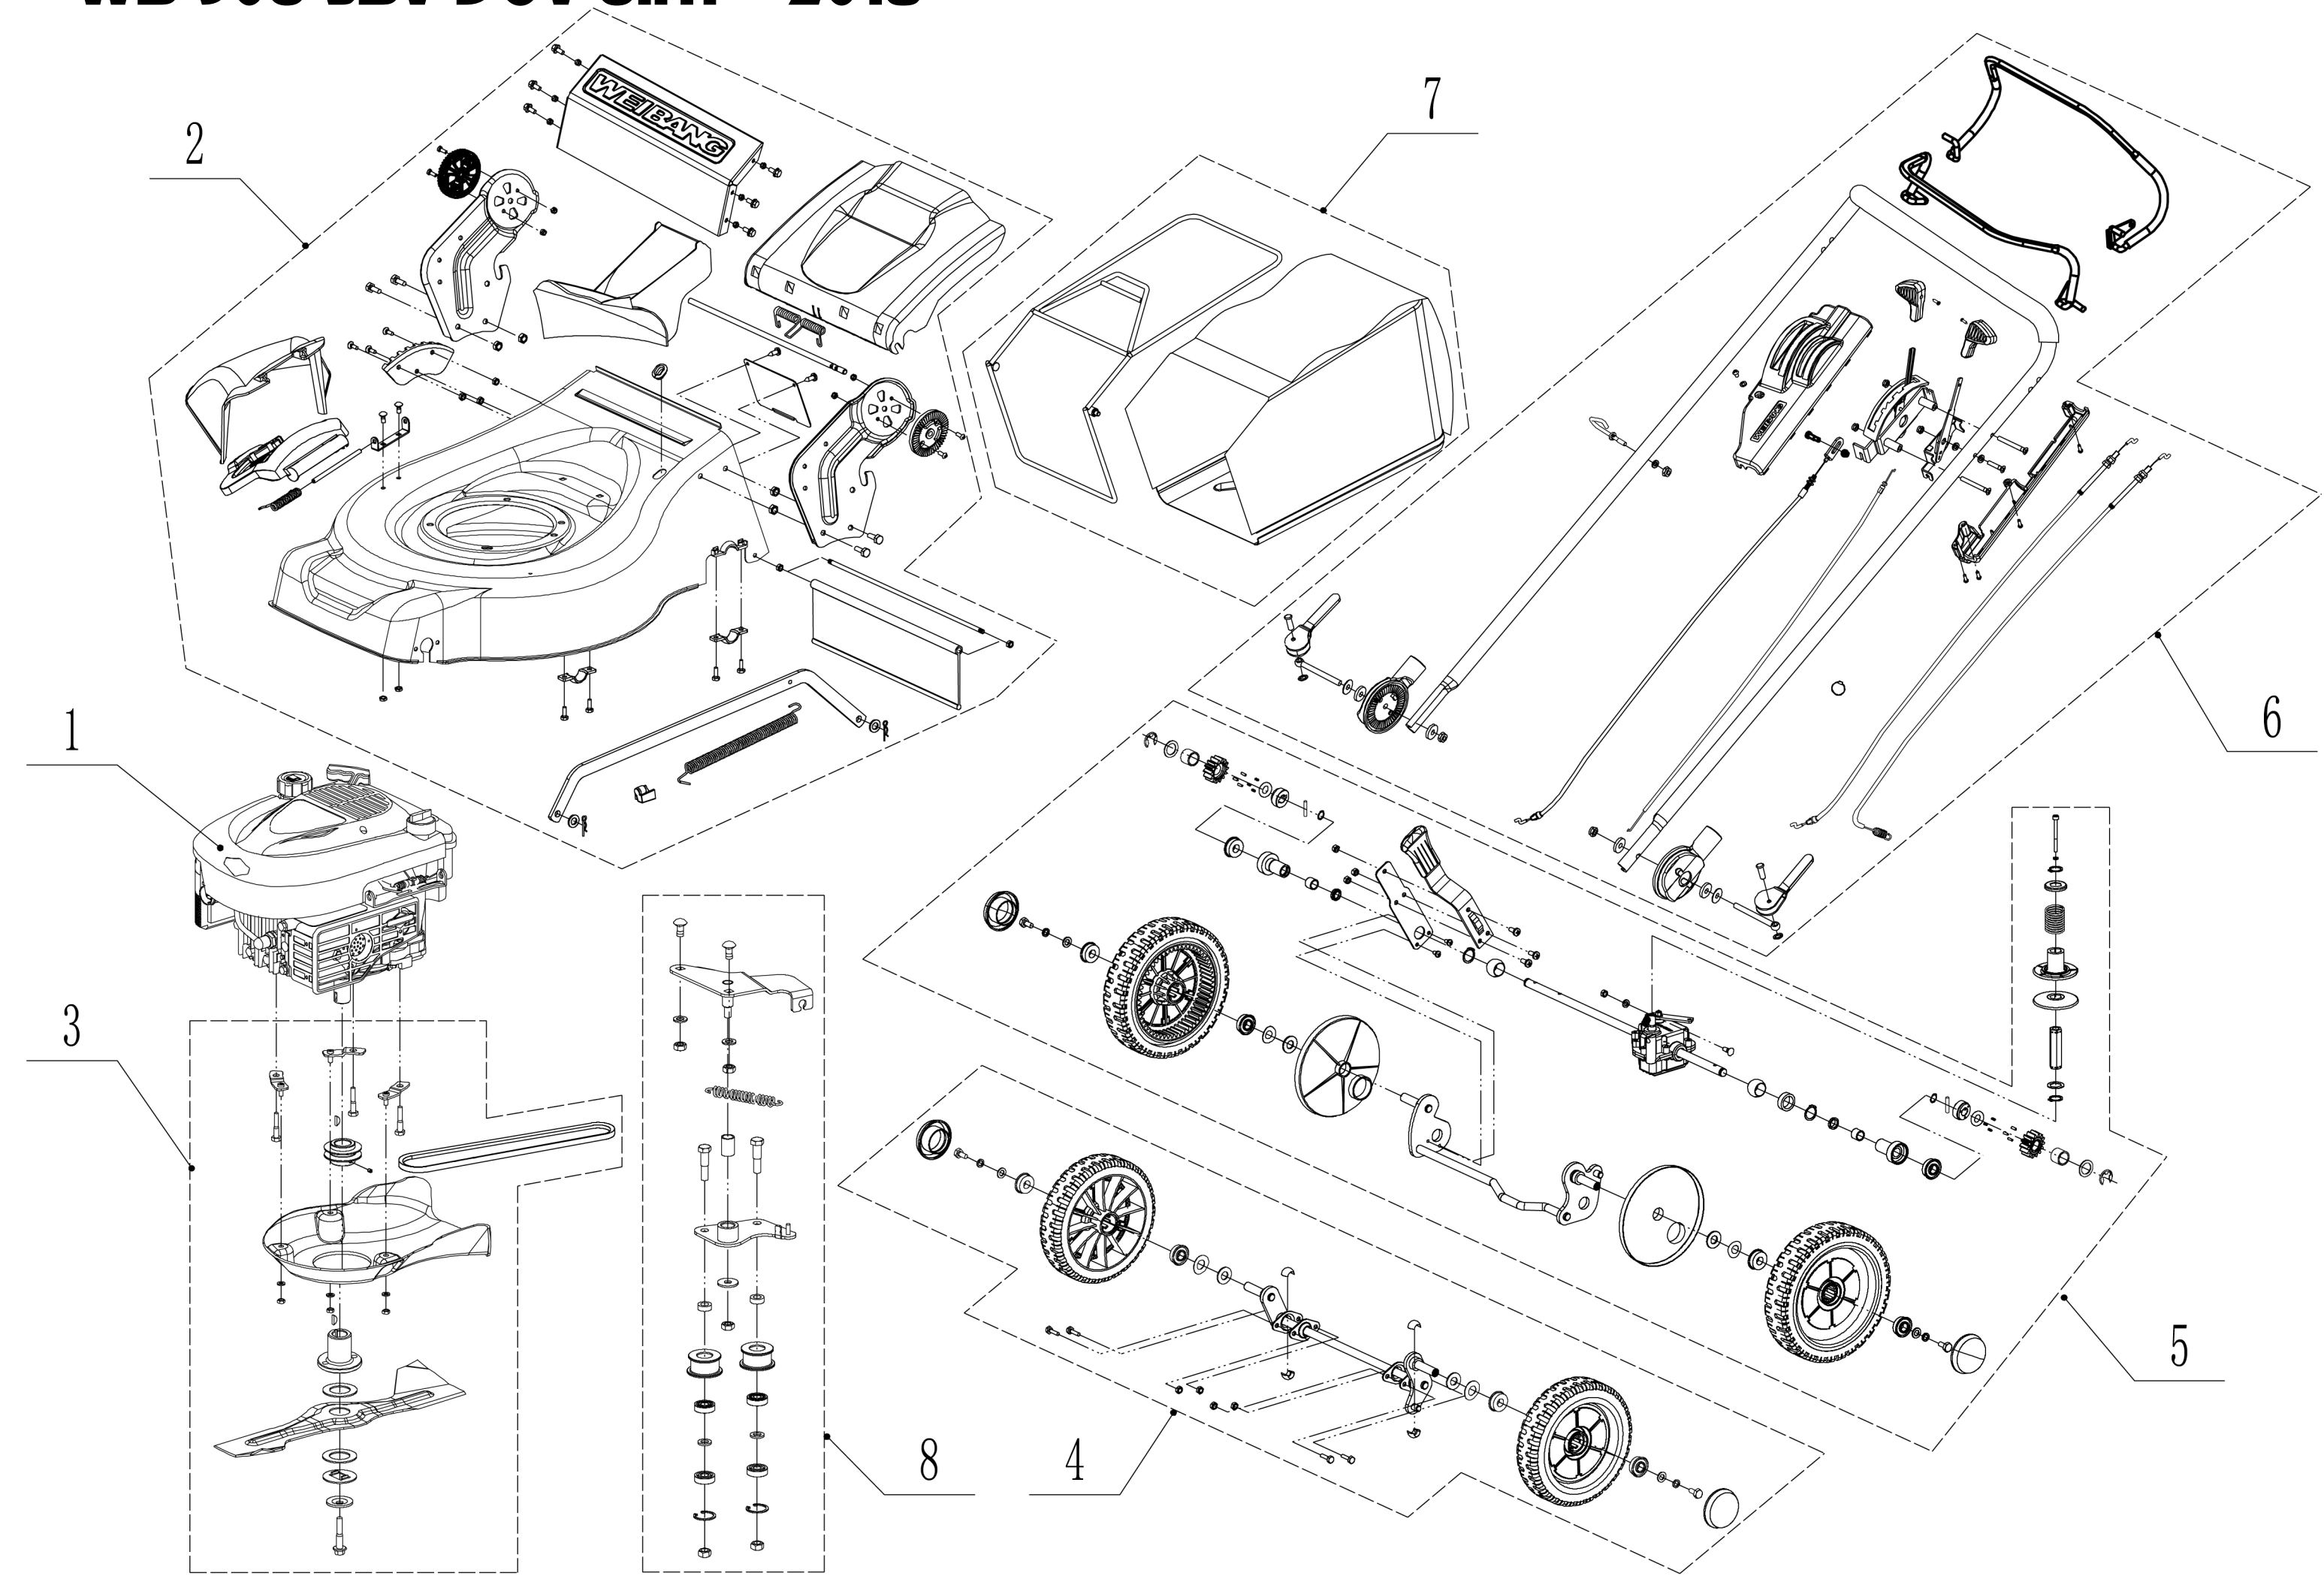

# 2 Main Body

<b>Part 2 -Main Body Spare</b>		
<b>No.</b>	<b>ID zboží</b>	<b>Název</b>
1	5040101011/49	Chassis
2	0102008016	Bolt - M8x16
3	0104005012	Screw - M5x12
4	AVSA000000040/22	Tooth Disc
5	4560112010K/40	Right Handle Bracket
6	0202005000	Lock Nut - M5
7	0202008000	Lock Nut - M8
8	4560111010K/40	Left Handle Bracket
9	0102006012	Bolt - M6x12
10	5040111030/49	Connector
11	0104006016	Screw - M6x16
12	4560110010/01	Graduator
13	0202006000	Lock Nut - M6
14	5040108010	Side Discharge Deflector
15	5040107012	Side Discharge Cover Kit
16	5020119010	Pivot - Side Discharge Cover
17	5020120010/02	Spring - Side Discharge Cover
18	0107006014	Square Neck Bolt
19	5020118010/02	Side Discharge Cover Bracket
22	0204006000	Lock Nut
23	5320114020/01	Upper Bearing Bracket
24	5040113010	Trailing Flap
25	5040112010/02	Pivot - Trailing Flap
26	5040104010	Mulching Plug
27	5360122010	Rubber Ring
28	5040106010/02	Pivot - Rear Cover
29	5360118010	Spring - Rear Cover
30	5040105010	Rear Cover
31	0301010000	Flat Washer
32	WB2100020102/01	Spring - Connecting Rod
33	5040109050/40	Connectting Rod
34	5320333010	Spring Clip
35	5360105010D/49	Baffle
36	0106004009	Screw - ST4.2x9.5
37	4560109012	Spring Bracket

# 8 Variable Speed Pulley

<b>Part 8 - Variable Speed</b>		
<b>No.</b>	<b>ID zboží</b>	<b>Název</b>
1	Y095040	Tensional Pully Assembly
2	5040114010/02	Tensional Arm Bracket
3	4820114010	Tensional Spring
4	4820112010	Nylon Bush
5	5340131010/02	Tensional Pulley Bolt
6	5040115010/02	Tensional Arm Weldment
7	0302008000	Big Flat Washer
8	5340129010/02	Spacer1
9	0202008000	Lock Nut - M8
10	5340128010	Tensional Pulley
11	609/2RS	Bearing
12	5340130010/02	Spacer2
13	1001024000	Check Ring For Shaft
14	0107008020	Bolt - M8x16
15	0301008000	Flat Washer