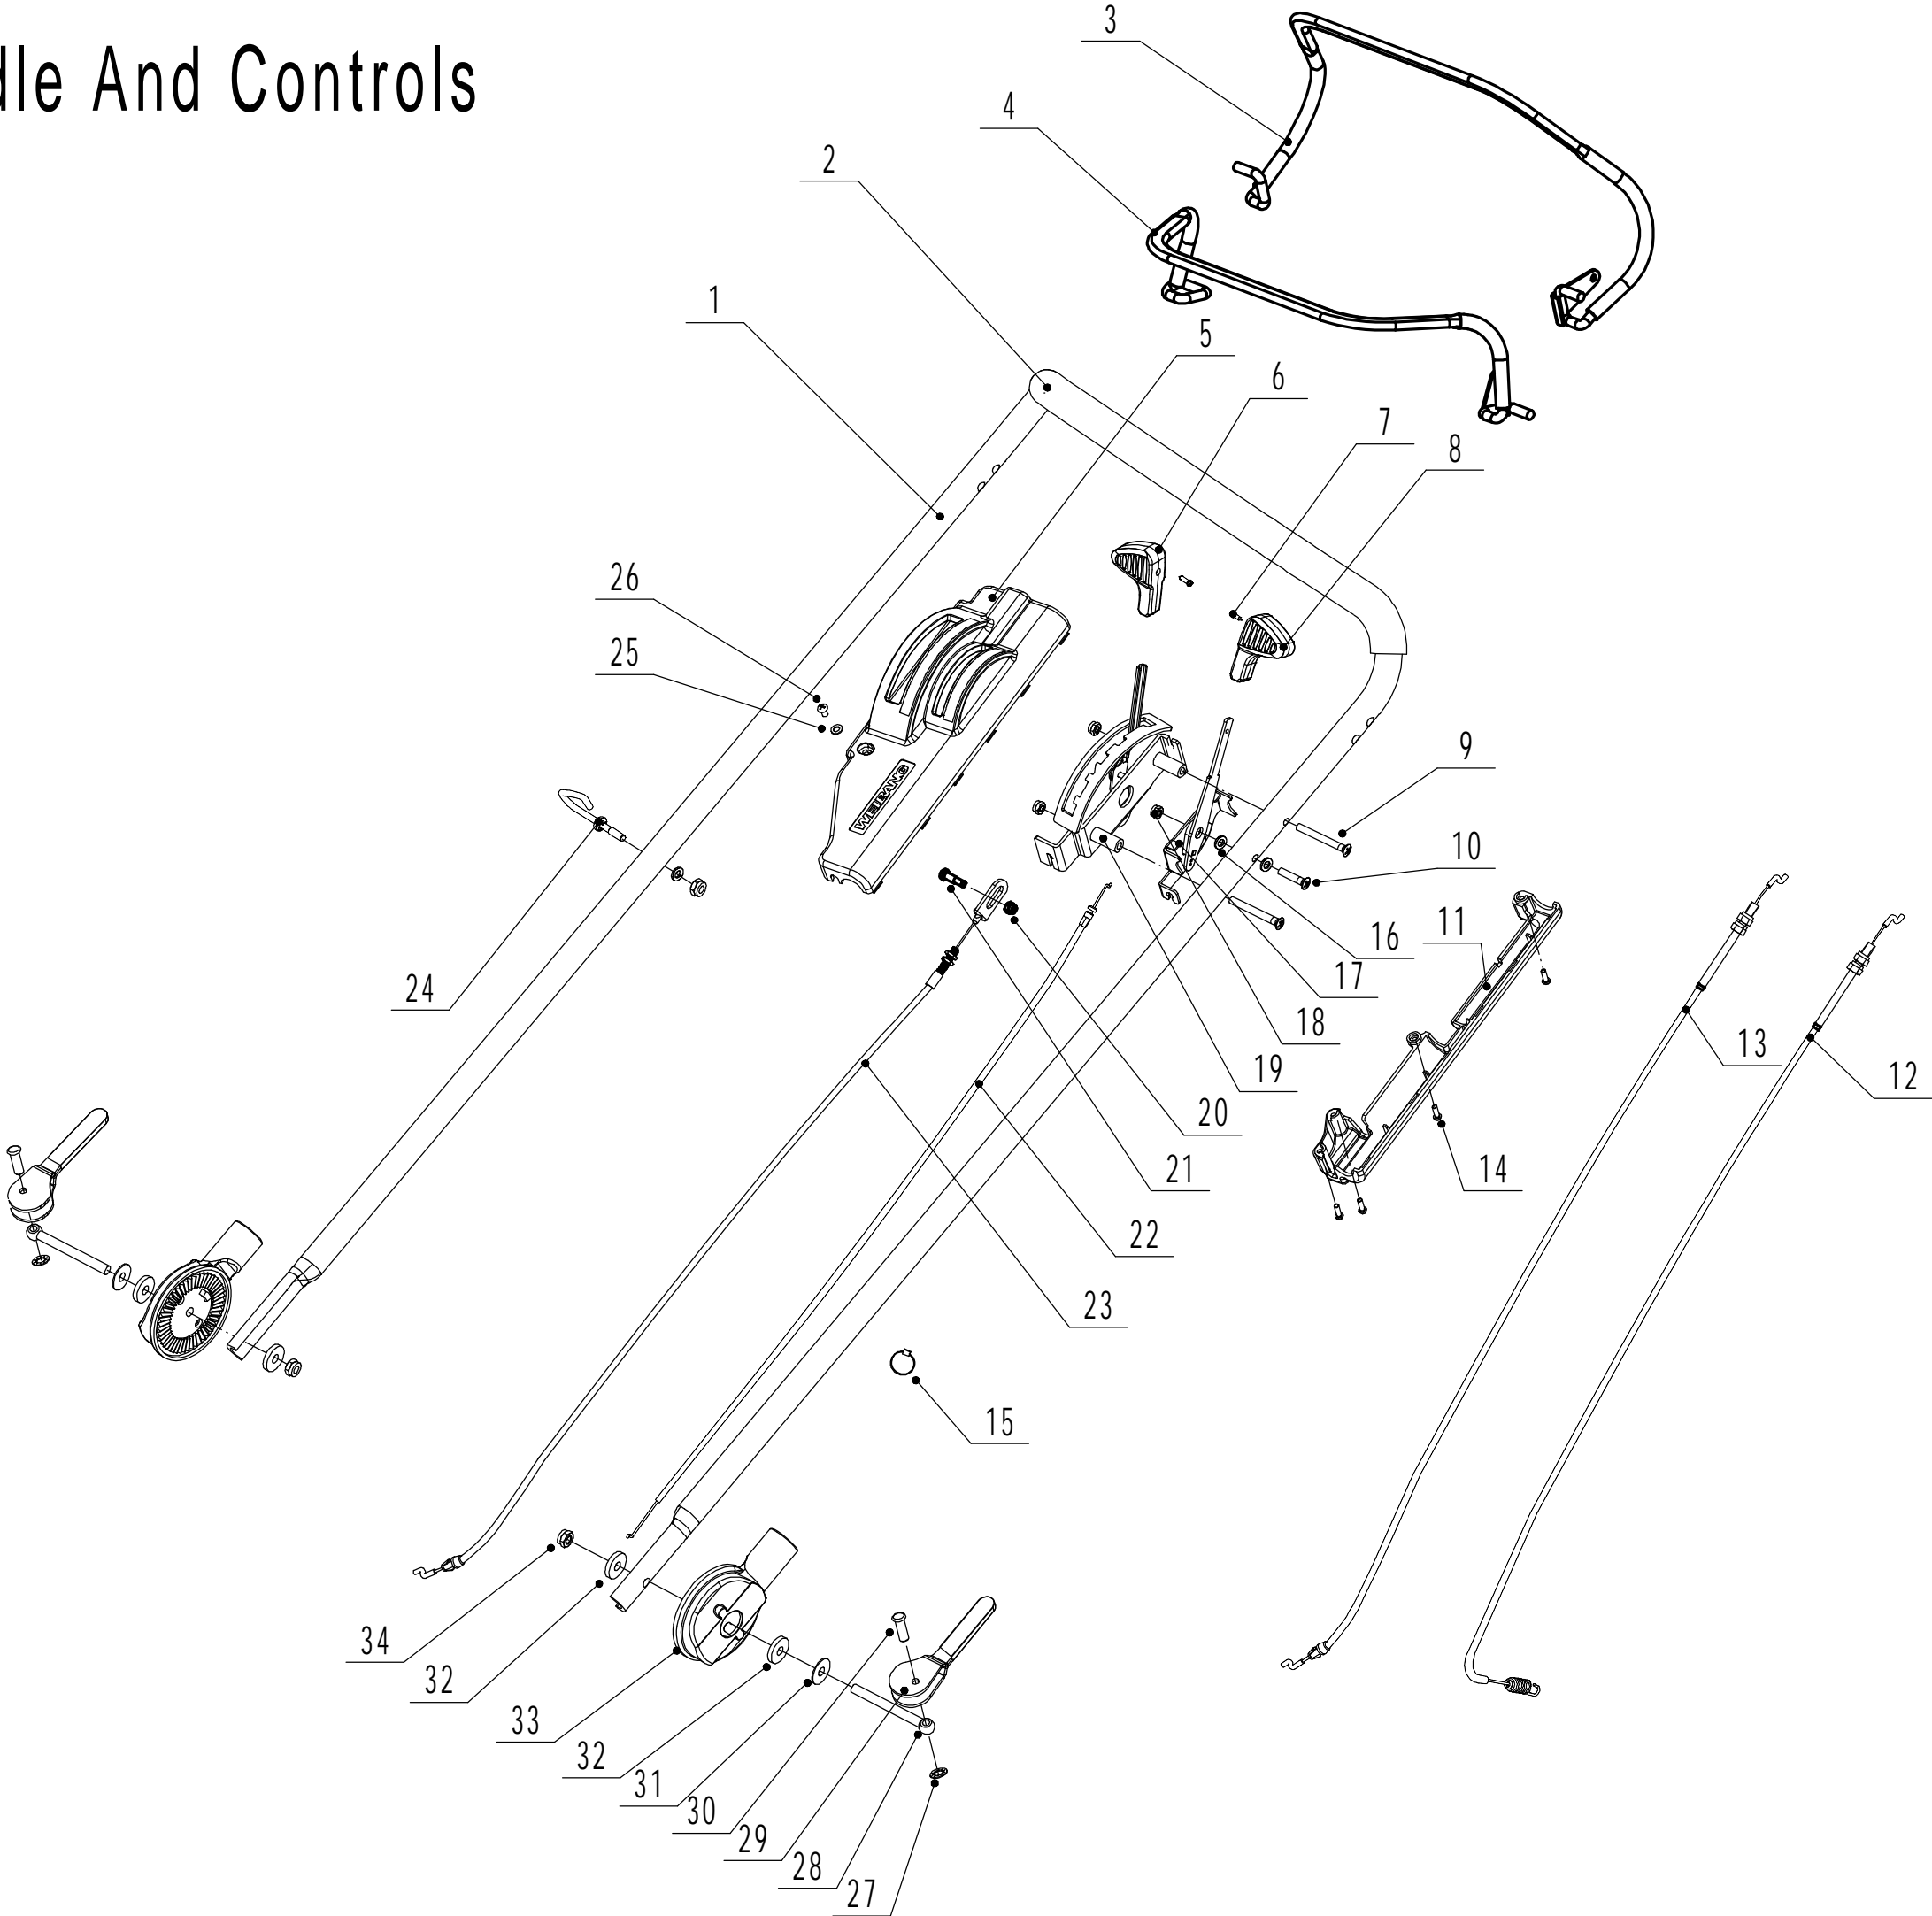

6 Handle And Controls

Part 6 - Handle and Controls Spare		
No.	ID zboží	Název
1	5020501020S/49	Handle
2	GM56E010000080	Handle Sheath
3	5320511030S/40	Clutch Lever
4	5320503020S/40	Brake Lever
5	5020501030S	Control Box Upper Cover
6	5380508010	Speed Control Grip
7	0106003013	Screw - ST2.9x13
8	5380510010	Throttle Control Grip
9	0108006060	Screw - M6x60
10	0108006050	Screw - M6x50
11	5020501040S	Control Box Lower Cover
12	LH194-1225	Brake Cable
13	BS120-1140	Clutch Cable
14	0113040018	Screw
15	ZD3/190	Cable Ties
16	0301006000	Spacer
17	5380512010	Bracket
18	0202006000	Lock Nut - M6
19	5360505010K	Speed Control Bracket
20	0202005000	Lock Nut - M5
21	5360506011	Speed Control Cable Bolt
22	YM90-1370-B	Throttle Cable
23	TX130-1060-A	Speed Control Cable
24	4510511010/01	Hook
25	0301005000	Spacer
26	0104005008	Screw - M5x8
27	4510114030	Fix Cap
28	GM48S000000100	Connecting Bolt
29	GM56A100400000	Lock Lever
30	0801008022	Axis Pin
31	GM56A100000040/04	Spacer
32	GM56A100000050/01	Spacer
33	GM48S030200000	Tooth Disc Kit
34	0201008000DD	Lock Nut - M8