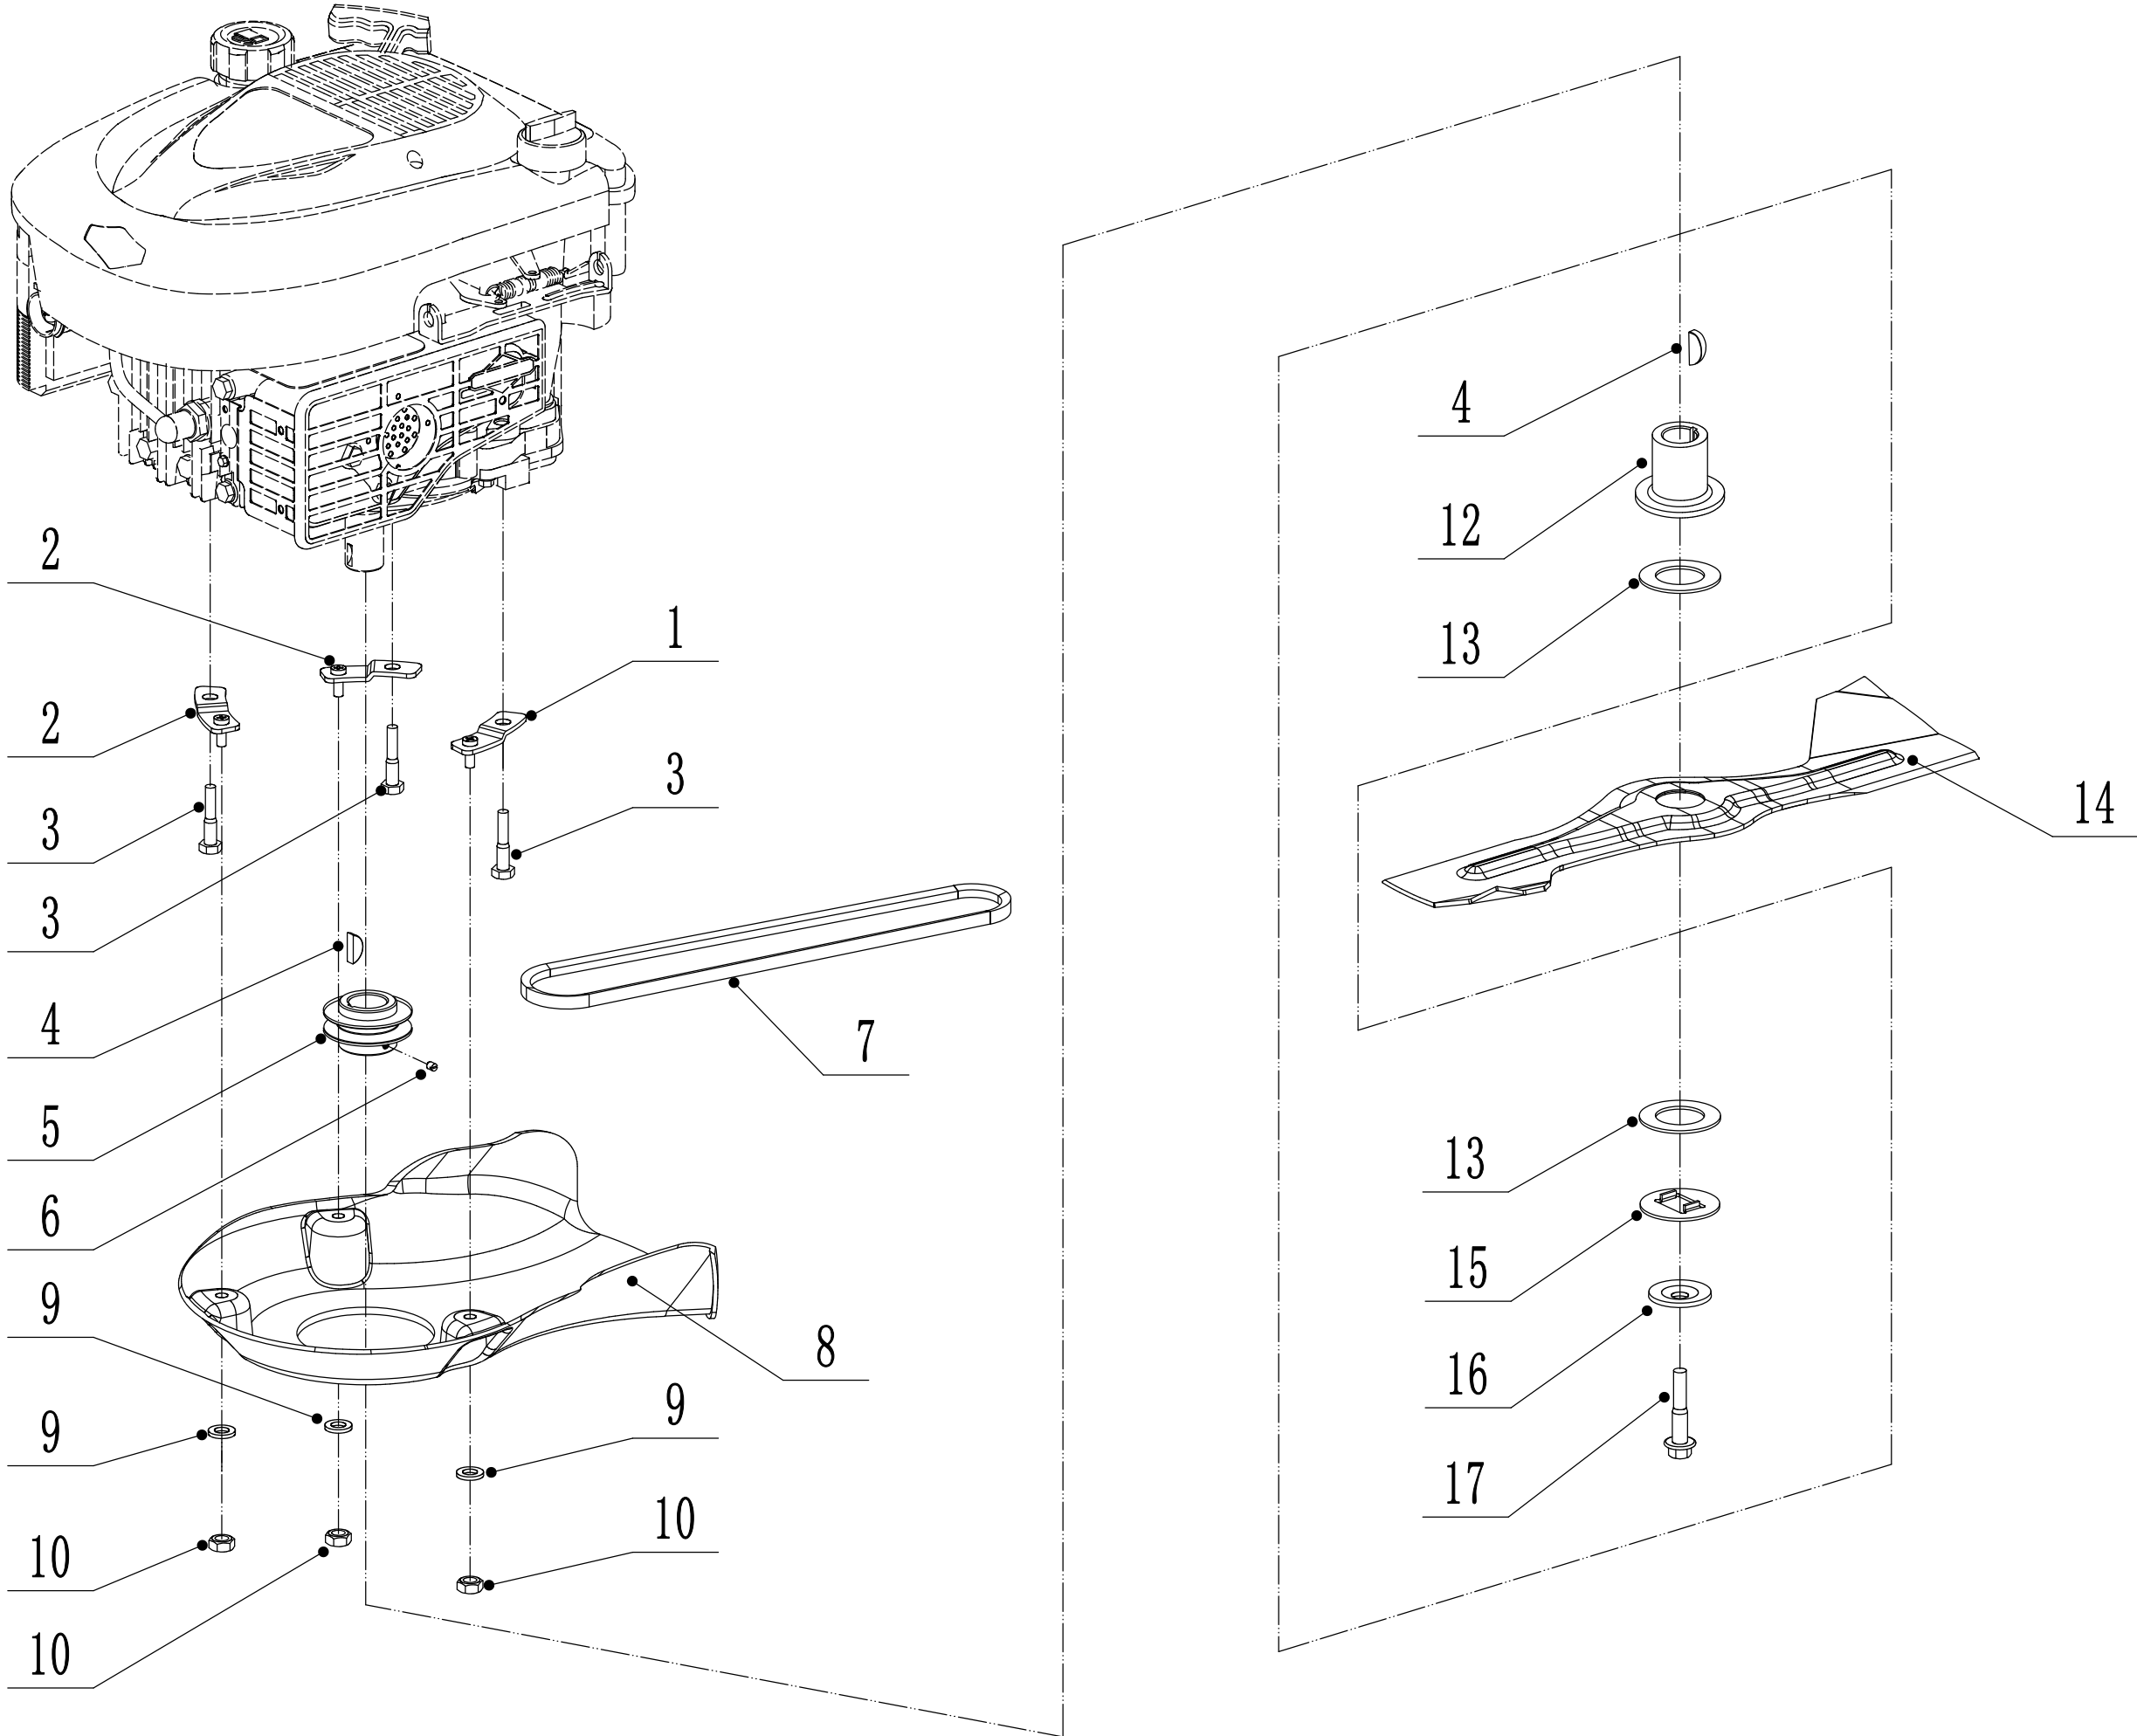

3 Blade System

Part 3 - Blade system Spare		
No.	ID zboží	Název
1	5360111010/02	Engine Washer 1
2	5360112010/02	Engine Washer 2
3	5320115010	Screw - 3/8x16x25
4	5310401010	Key
5	5380402010/02	Engine Pulley
6	0105006006	Screw - M6x6
7	5620133010S	V Belt - V10x835 30°
8	5040102010	Belt Shield
9	0302006000	Big Flat Washer
10	0202006000	Lock Nut - M6
12	5320404010/02	Adapter
13	5310402010	Friction Washer
14	5020405010/22	Blade
15	5310404010/02	Lock Disc
16	5310406010/04	Spring Washer
17	5320405010	Central Bolt