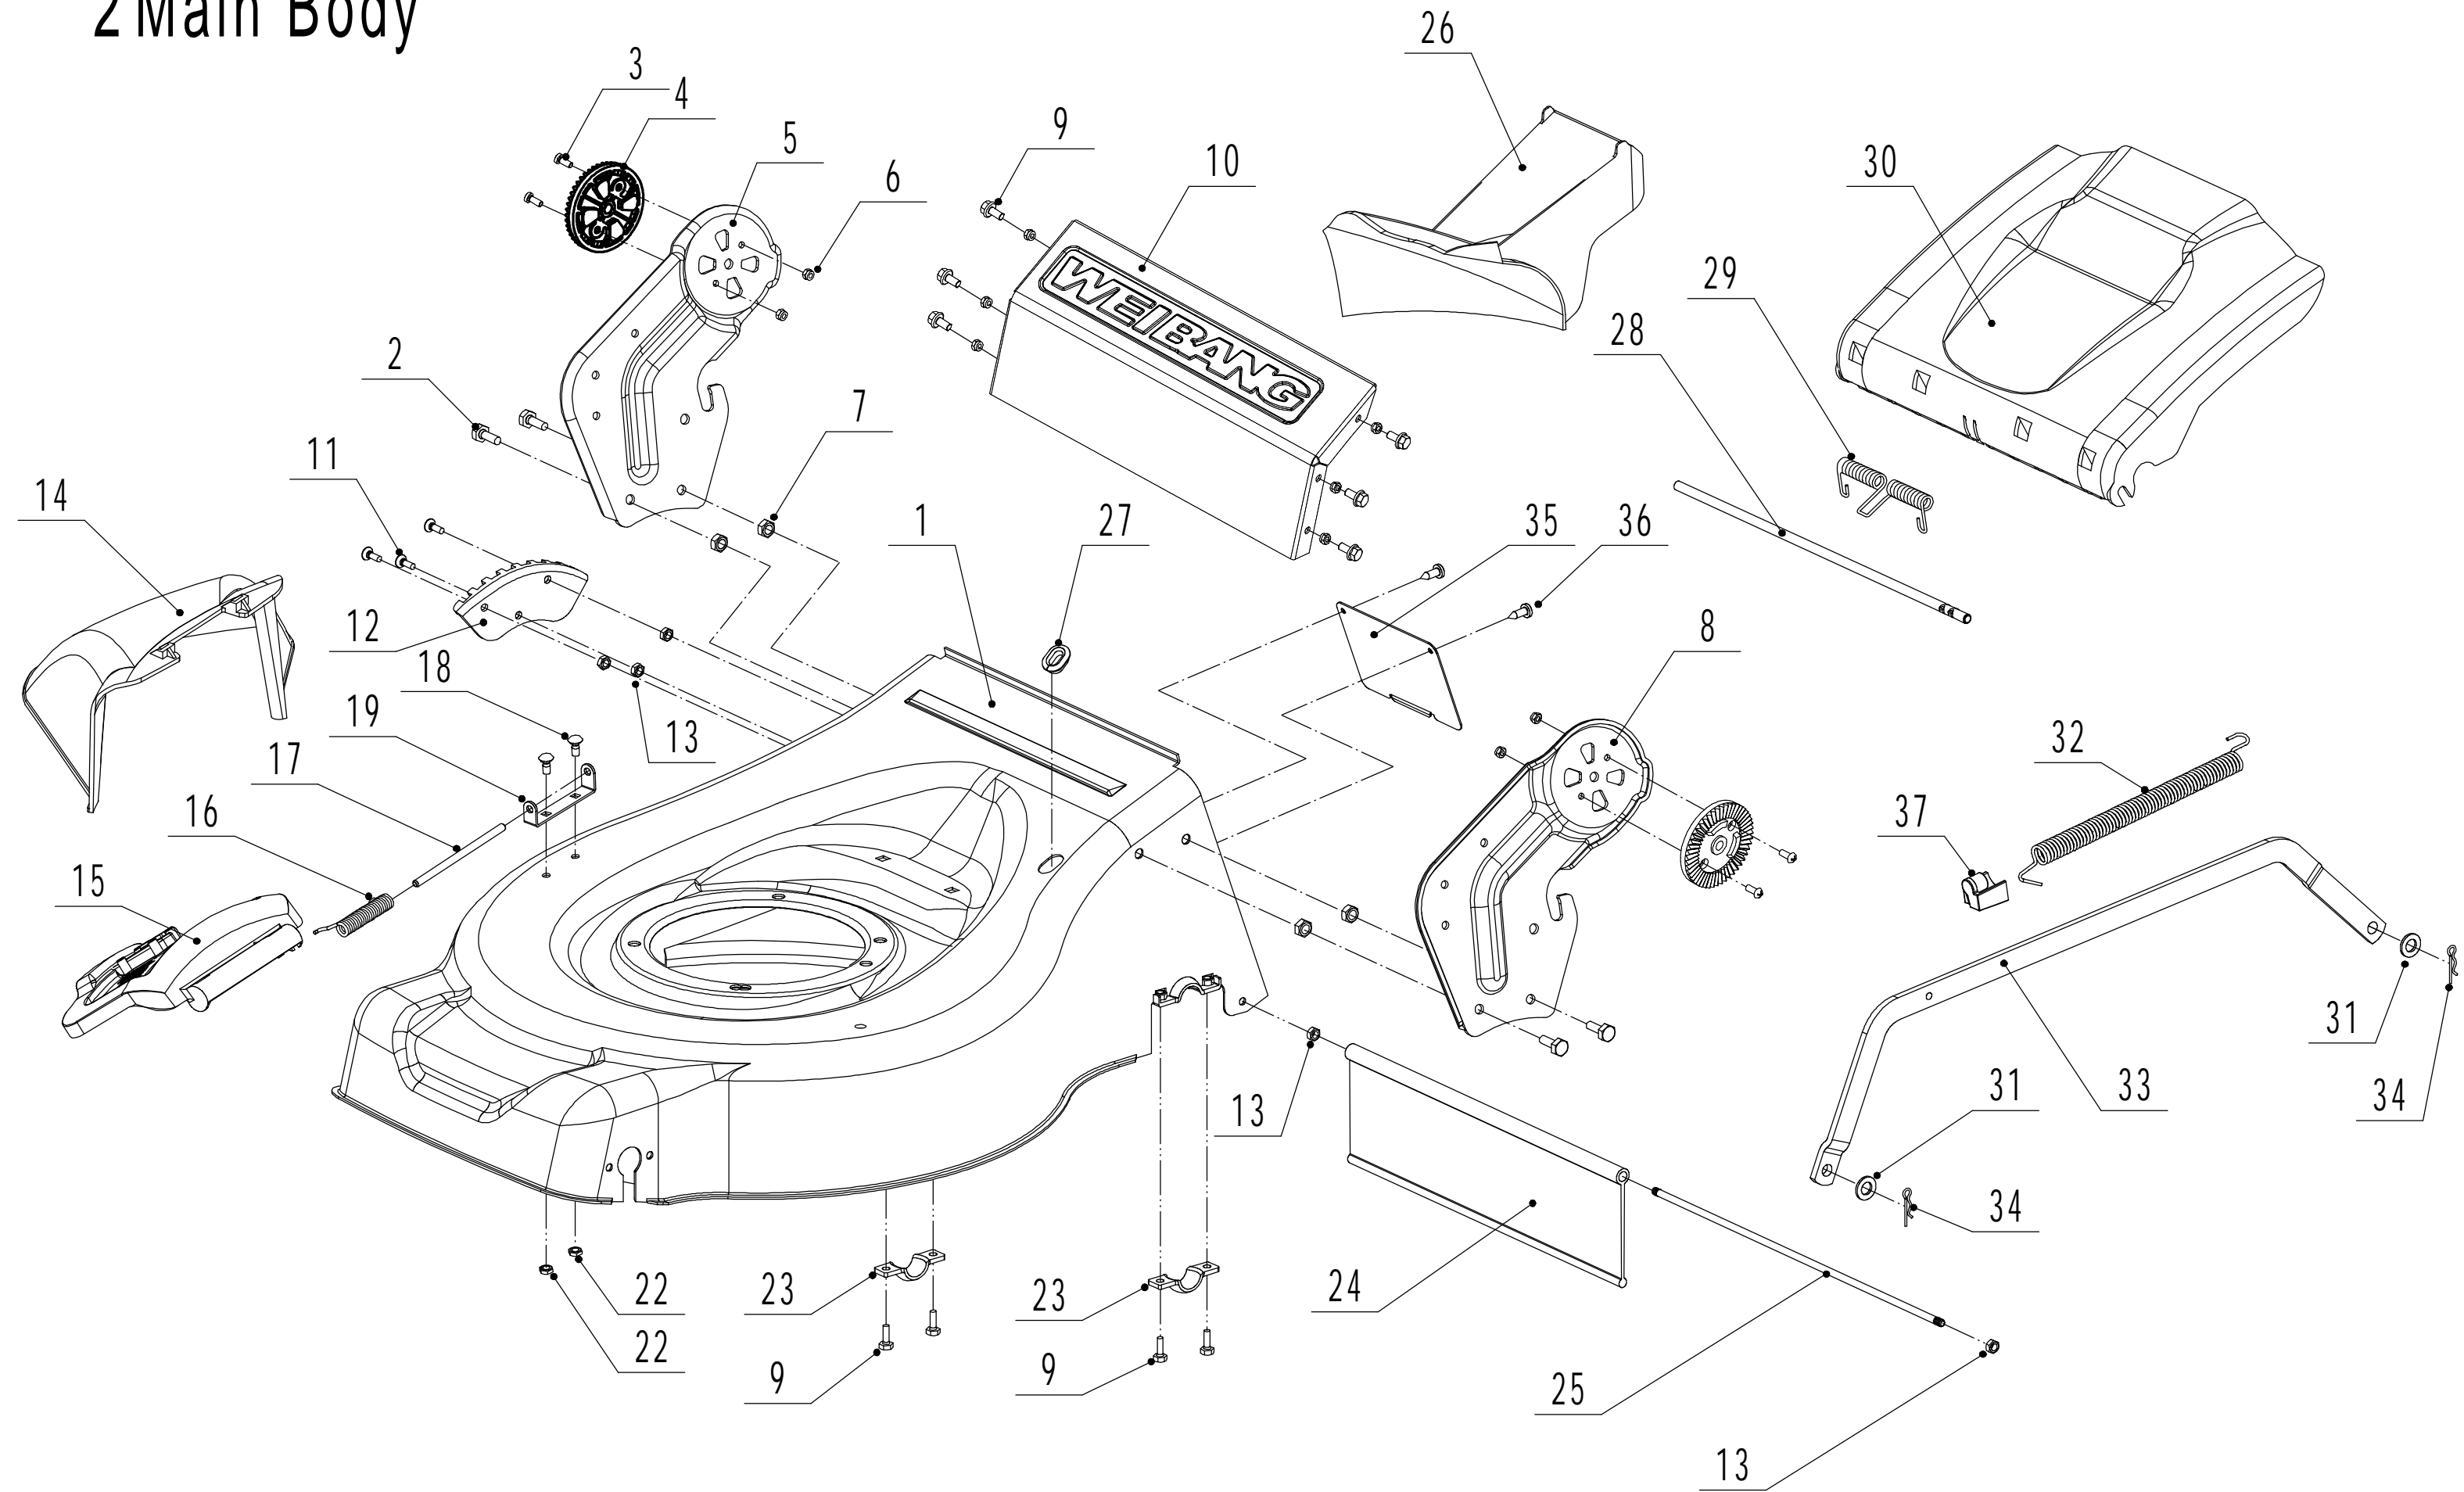

# 2 Main Body

<b>Part 2 -Main Body Spare</b>		
<b>No.</b>	<b>ID zboží</b>	<b>Název</b>
1	5040101011/49	Chassis
2	0102008016	Bolt - M8x16
3	0104005012	Screw - M5x12
4	AVSA000000040/22	Tooth Disc
5	4560112010K/40	Right Handle Bracket
6	0202005000	Lock Nut - M5
7	0202008000	Lock Nut - M8
8	4560111010K/40	Left Handle Bracket
9	0102006012	Bolt - M6x12
10	5040111030/49	Connector
11	0104006016	Screw - M6x16
12	4560110010/01	Graduator
13	0202006000	Lock Nut - M6
14	5040108010	Side Discharge Deflector
15	5040107012	Side Discharge Cover Kit
16	5020119010	Pivot - Side Discharge Cover
17	5020120010/02	Spring - Side Discharge Cover
18	0107006014	Square Neck Bolt
19	5020118010/02	Side Discharge Cover Bracket
22	0204006000	Lock Nut
23	5320114020/01	Upper Bearing Bracket
24	5040113010	Trailing Flap
25	5040112010/02	Pivot - Trailing Flap
26	5040104010	Mulching Plug
27	5360122010	Rubber Ring
28	5040106010/02	Pivot - Rear Cover
29	5360118010	Spring - Rear Cover
30	5040105010	Rear Cover
31	0301010000	Flat Washer
32	WB2100020102/01	Spring - Connecting Rod
33	5040109050/40	Connectting Rod
34	5320333010	Spring Clip
35	5360105010D/49	Baffle
36	0106004009	Screw - ST4.2x9.5
37	4560109012	Spring Bracket

# 8 Variable Speed Pulley

<b>Part 8 - Variable Speed</b>		
<b>No.</b>	<b>ID zboží</b>	<b>Název</b>
1	Y095040	Tensional Pully Assembly
2	5040114010/02	Tensional Arm Bracket
3	4820114010	Tensional Spring
4	4820112010	Nylon Bush
5	5340131010/02	Tensional Pulley Bolt
6	5040115010/02	Tensional Arm Weldment
7	0302008000	Big Flat Washer
8	5340129010/02	Spacer1
9	0202008000	Lock Nut - M8
10	5340128010	Tensional Pulley
11	609/2RS	Bearing
12	5340130010/02	Spacer2
13	1001024000	Check Ring For Shaft
14	0107008020	Bolt - M8x16
15	0301008000	Flat Washer