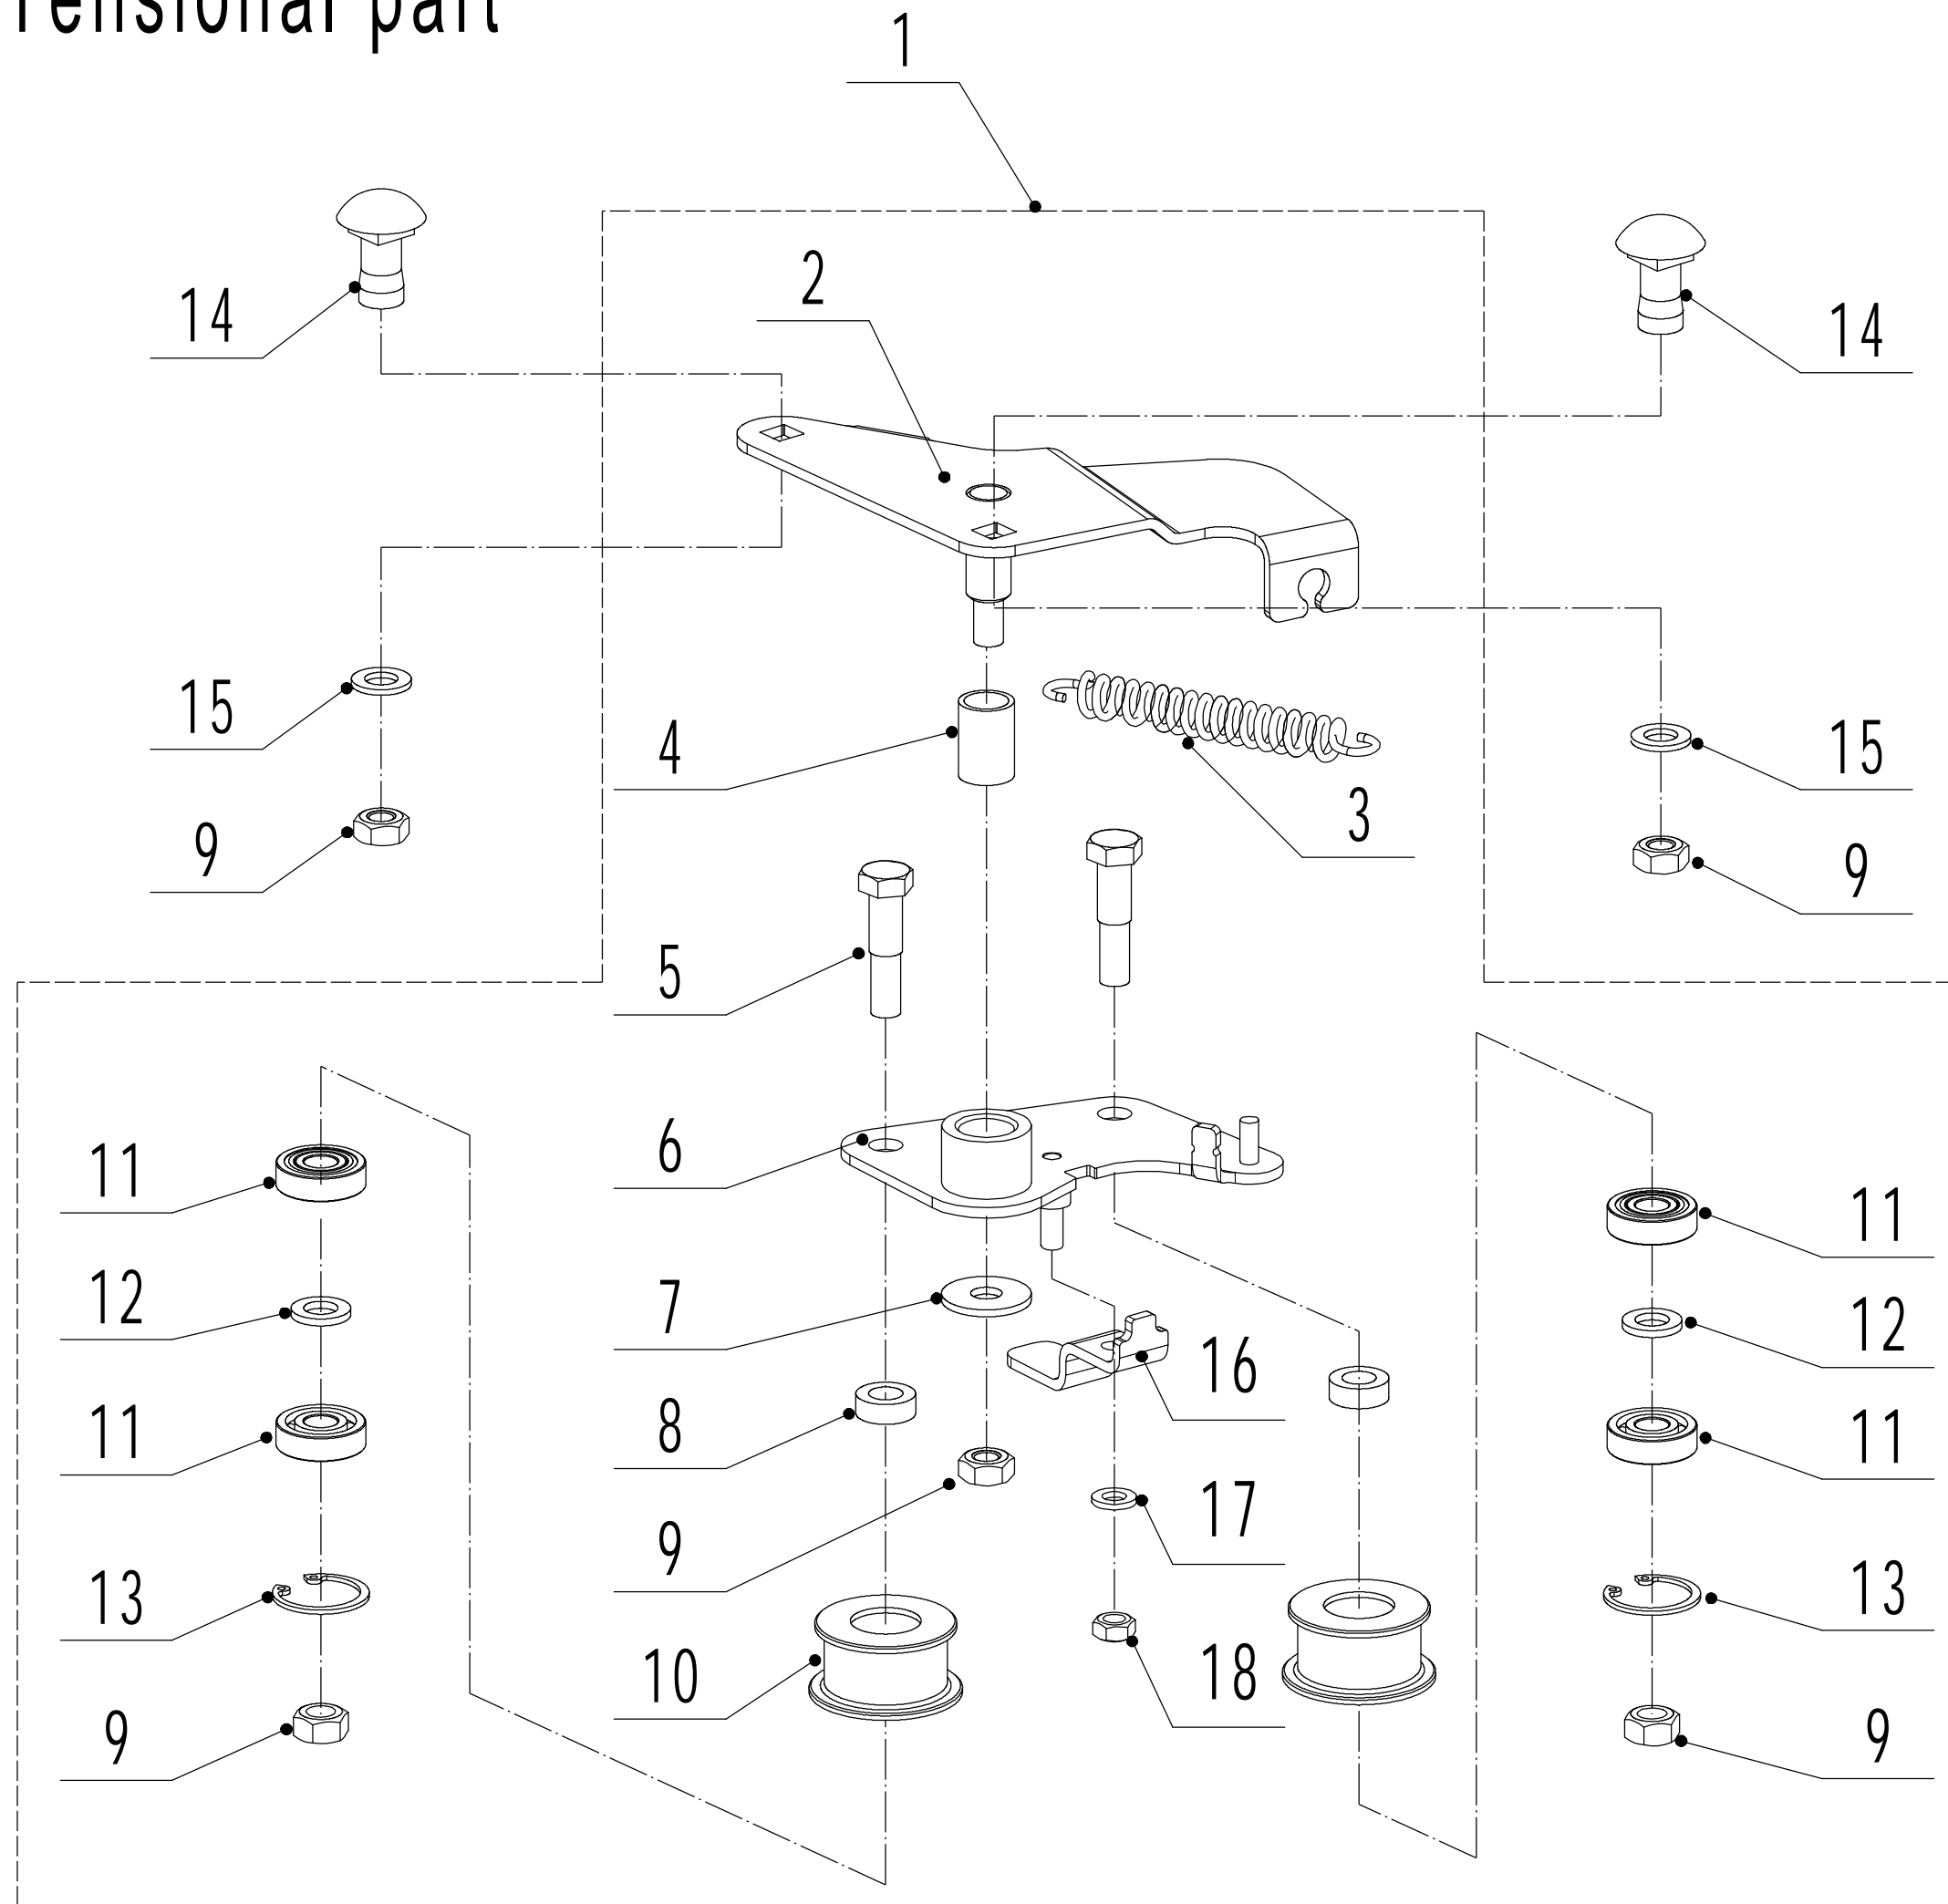

# 6 Handle And Controls

<b>Part 6 - Handle and Controls Spare parts</b>		
<b>No.</b>	<b>ID Zboží</b>	<b>Název</b>
1	5020501020S/49	Handle
2	GM56E010000081	Handle Sheath
3	5320511030S/40	Clutch Lever Weldment
4	5320503020S/40	Brake Lever Weldment
5	5020501030S	Control Box Upper Cover
6	5380508010	Speed Control Grip
7	0106003013	Screw - ST2.9x13
8	5380510010	Throttle Grip
9	0108006060	Screw - M6x60
10	0108006050	Screw - M6x50
11	5020501040S	Control Box Lower Cover
12	LH194-1225	Brake Cable
13	BS120-1140	Clutch Calbe
14	0113040018	Screw
15	4560116010	Nylon circlip
16	0301006000	Spacer
17	5380512010	Throttle Bracket
18	0202006000	Lock Nut
19	5360505010K	Speed Control Bracket
20	0202005000	Lock Nut - M5
21	5360506011	Speed Control Cable Bolt
22	YM90-1370-B	Throttle Cable
23	TX130-1060-A	Speed Control Cable
24	4510511010/01	Hook
25	0301005000	Flat Washer
26	0104005008	Screw - M5x8
27	4510114030	Fix Cap
28	GM48S000000100	Connecting Bolt
29	GM56A100400000	Lock Lever
30	0801008025	Axis Pin - 8x25
31	GM56A100000040/04	Spacer
32	GM56A100000050/01	Spacer
33	GM48S030200000	Tooth Disc Kit
34	0203008000	Lock Nut - M8

# 8 Tensional part

<b>Part 8 - Variable Speed Pulley Spare parts</b>		
<b>No.</b>	<b>ID Zboží</b>	<b>Název</b>
1	Y094560A1	Tensional Pully Assembly
2	5040114010A1/02	Tensional Arm Bracket
3	4820114010	Tensional Spring
4	4820112010	Nylon Bush
5	5340131010/02	Tensional Pulley Bolt
6	5040115010A1/02	Tensional Arm Weldment
7	0302008000	Big Flat Washer - M8
8	5340129010/02	Spacer1
9	0202008000	Lock Nut - M8
10	5340128010	Tensional Pulley
11	609/2RS	Bearing
12	5340130010/02	Spacer2
13	1001024000	Check Ring For Shaft
14	0107008016	Square Neck Bolt - M8x16
15	0301008000	Flat Washer - 8
16	5040122010/02	Belt limit plate
17	0301006000	Flat Washer - 6
18	0202006000	Nut - M6