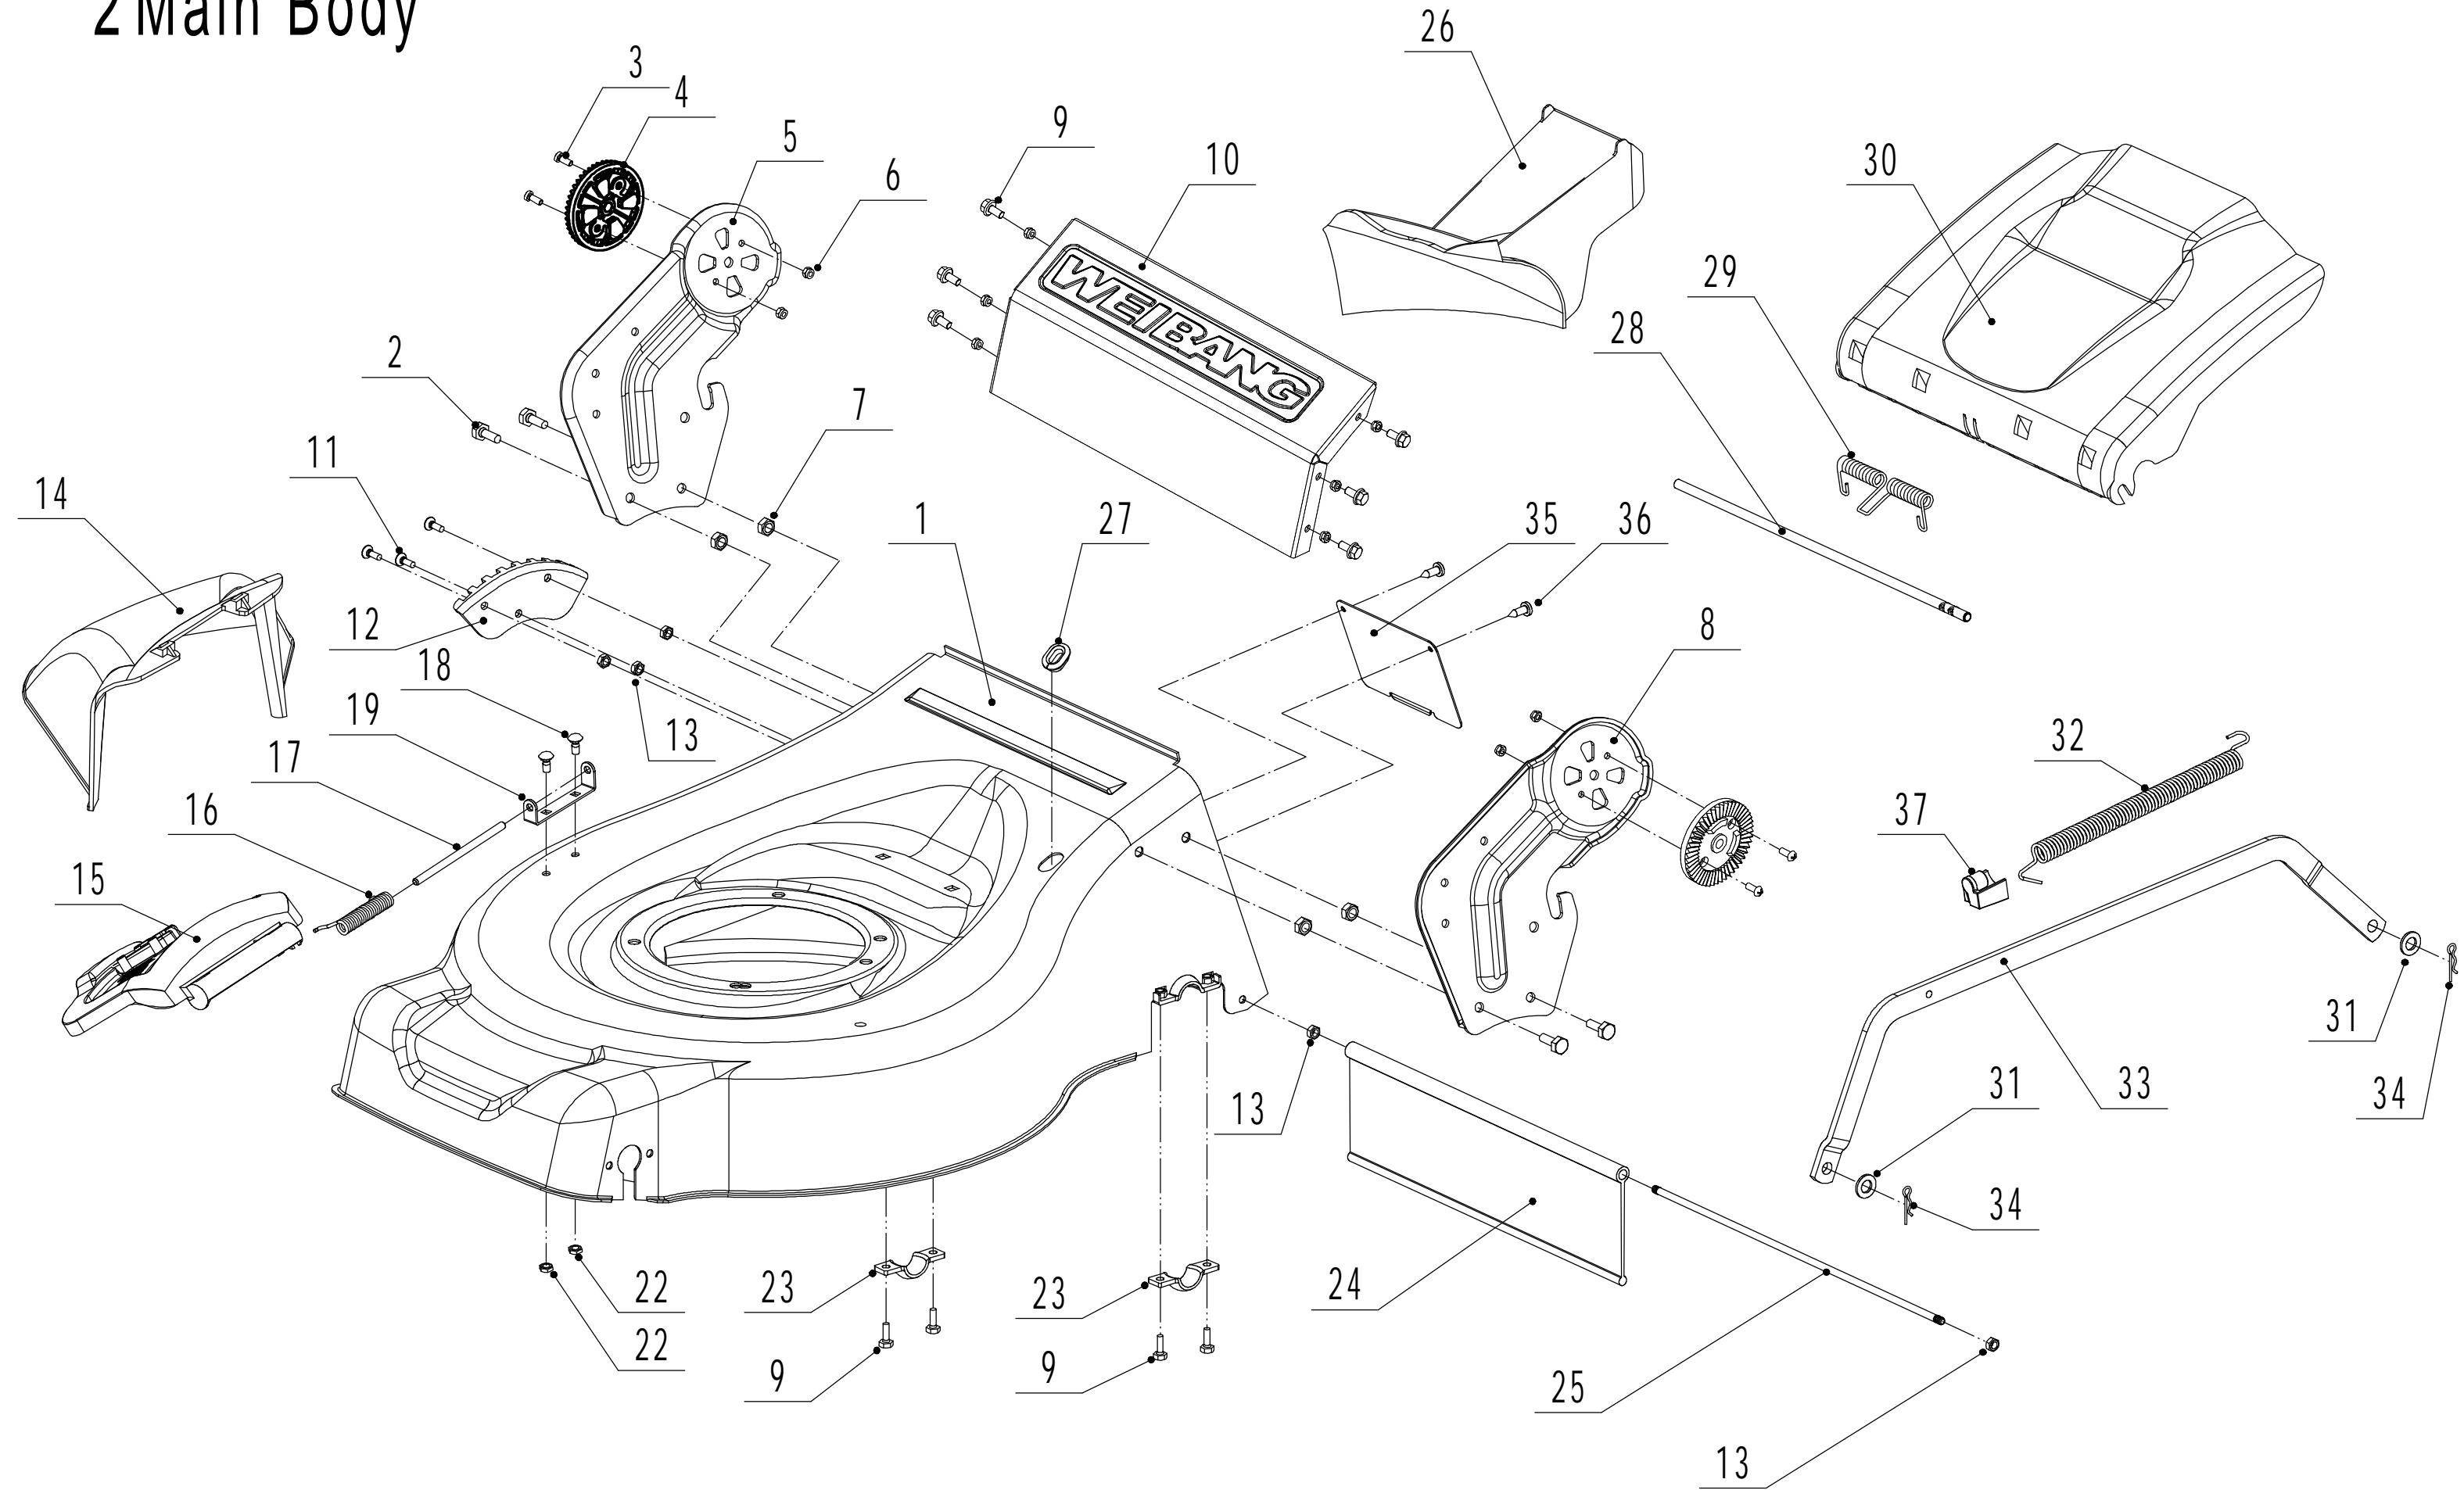

# 2 Main Body

<b>Part 2 - Main Body Spare parts</b>		
<b>No.</b>	<b>ID Zboží</b>	<b>Název</b>
1	5040101011/49	Chassis
2	0102008016	Bolt - M8x16
3	0104005012	Screw - M5x12
4	AVSA000000040/22	Tooth Disc
5	4560112010K/40	Right Handle Bracket
6	0202005000	Lock Nut - M5
7	0202008000	Lock Nut - M8
8	4560111010K/40	Left Handle Bracket
9	0102006012	Bolt - M6x12
10	5040111030/49	Connector
11	0104006016	Screw - M6x16
12	4560110010/01	Graduator
13	0202006000	Lock Nut - M6
14	5040108010	Side Discharge Deflector
15	5040107012	Side Discharge Cover Kit
16	5020119010	Pivot - Side Discharge Cover
17	5020120010/02	Spring - Side Discharge Cover
18	0107006014	Square Neck Bolt
19	5020118010/02	Side Discharge Cover Bracket
22	0204006000	Lock Nut
23	5320114020/01	Upper Bearing Bracket
24	5040113010	Trailing Flap
25	5040112010/02	Pivot - Trailing Flap
26	5040104010	Mulching Plug
27	5360122010	Rubber Ring
28	5040106010/02	Pivot - Rear Cover
29	5360118010	Spring - Rear Cover
30	5040105010	Rear Cover
31	0301010000	Flat Washer
32	WB2100020102/01	Spring - Connecting Rod
33	5040109050/40	Connectting Rod
34	5320333010	Spring Clip
35	5360105010D/49	Baffle
36	0106004009	Screw - ST4.2x9.5
37	4560109012	Spring Bracket

# 8 Tensional part

<b>Part 8 - Variable Speed Pulley Spare parts</b>		
<b>No.</b>	<b>ID Zboží</b>	<b>Název</b>
1	Y094560A1	Tensional Pully Assembly
2	5040114010A1/02	Tensional Arm Bracket
3	4820114010	Tensional Spring
4	4820112010	Nylon Bush
5	5340131010/02	Tensional Pulley Bolt
6	5040115010A1/02	Tensional Arm Weldment
7	0302008000	Big Flat Washer - M8
8	5340129010/02	Spacer1
9	0202008000	Lock Nut - M8
10	5340128010	Tensional Pulley
11	609/2RS	Bearing
12	5340130010/02	Spacer2
13	1001024000	Check Ring For Shaft
14	0107008016	Square Neck Bolt - M8x16
15	0301008000	Flat Washer - 8
16	5040122010/02	Belt limit plate
17	0301006000	Flat Washer - 6
18	0202006000	Nut - M6