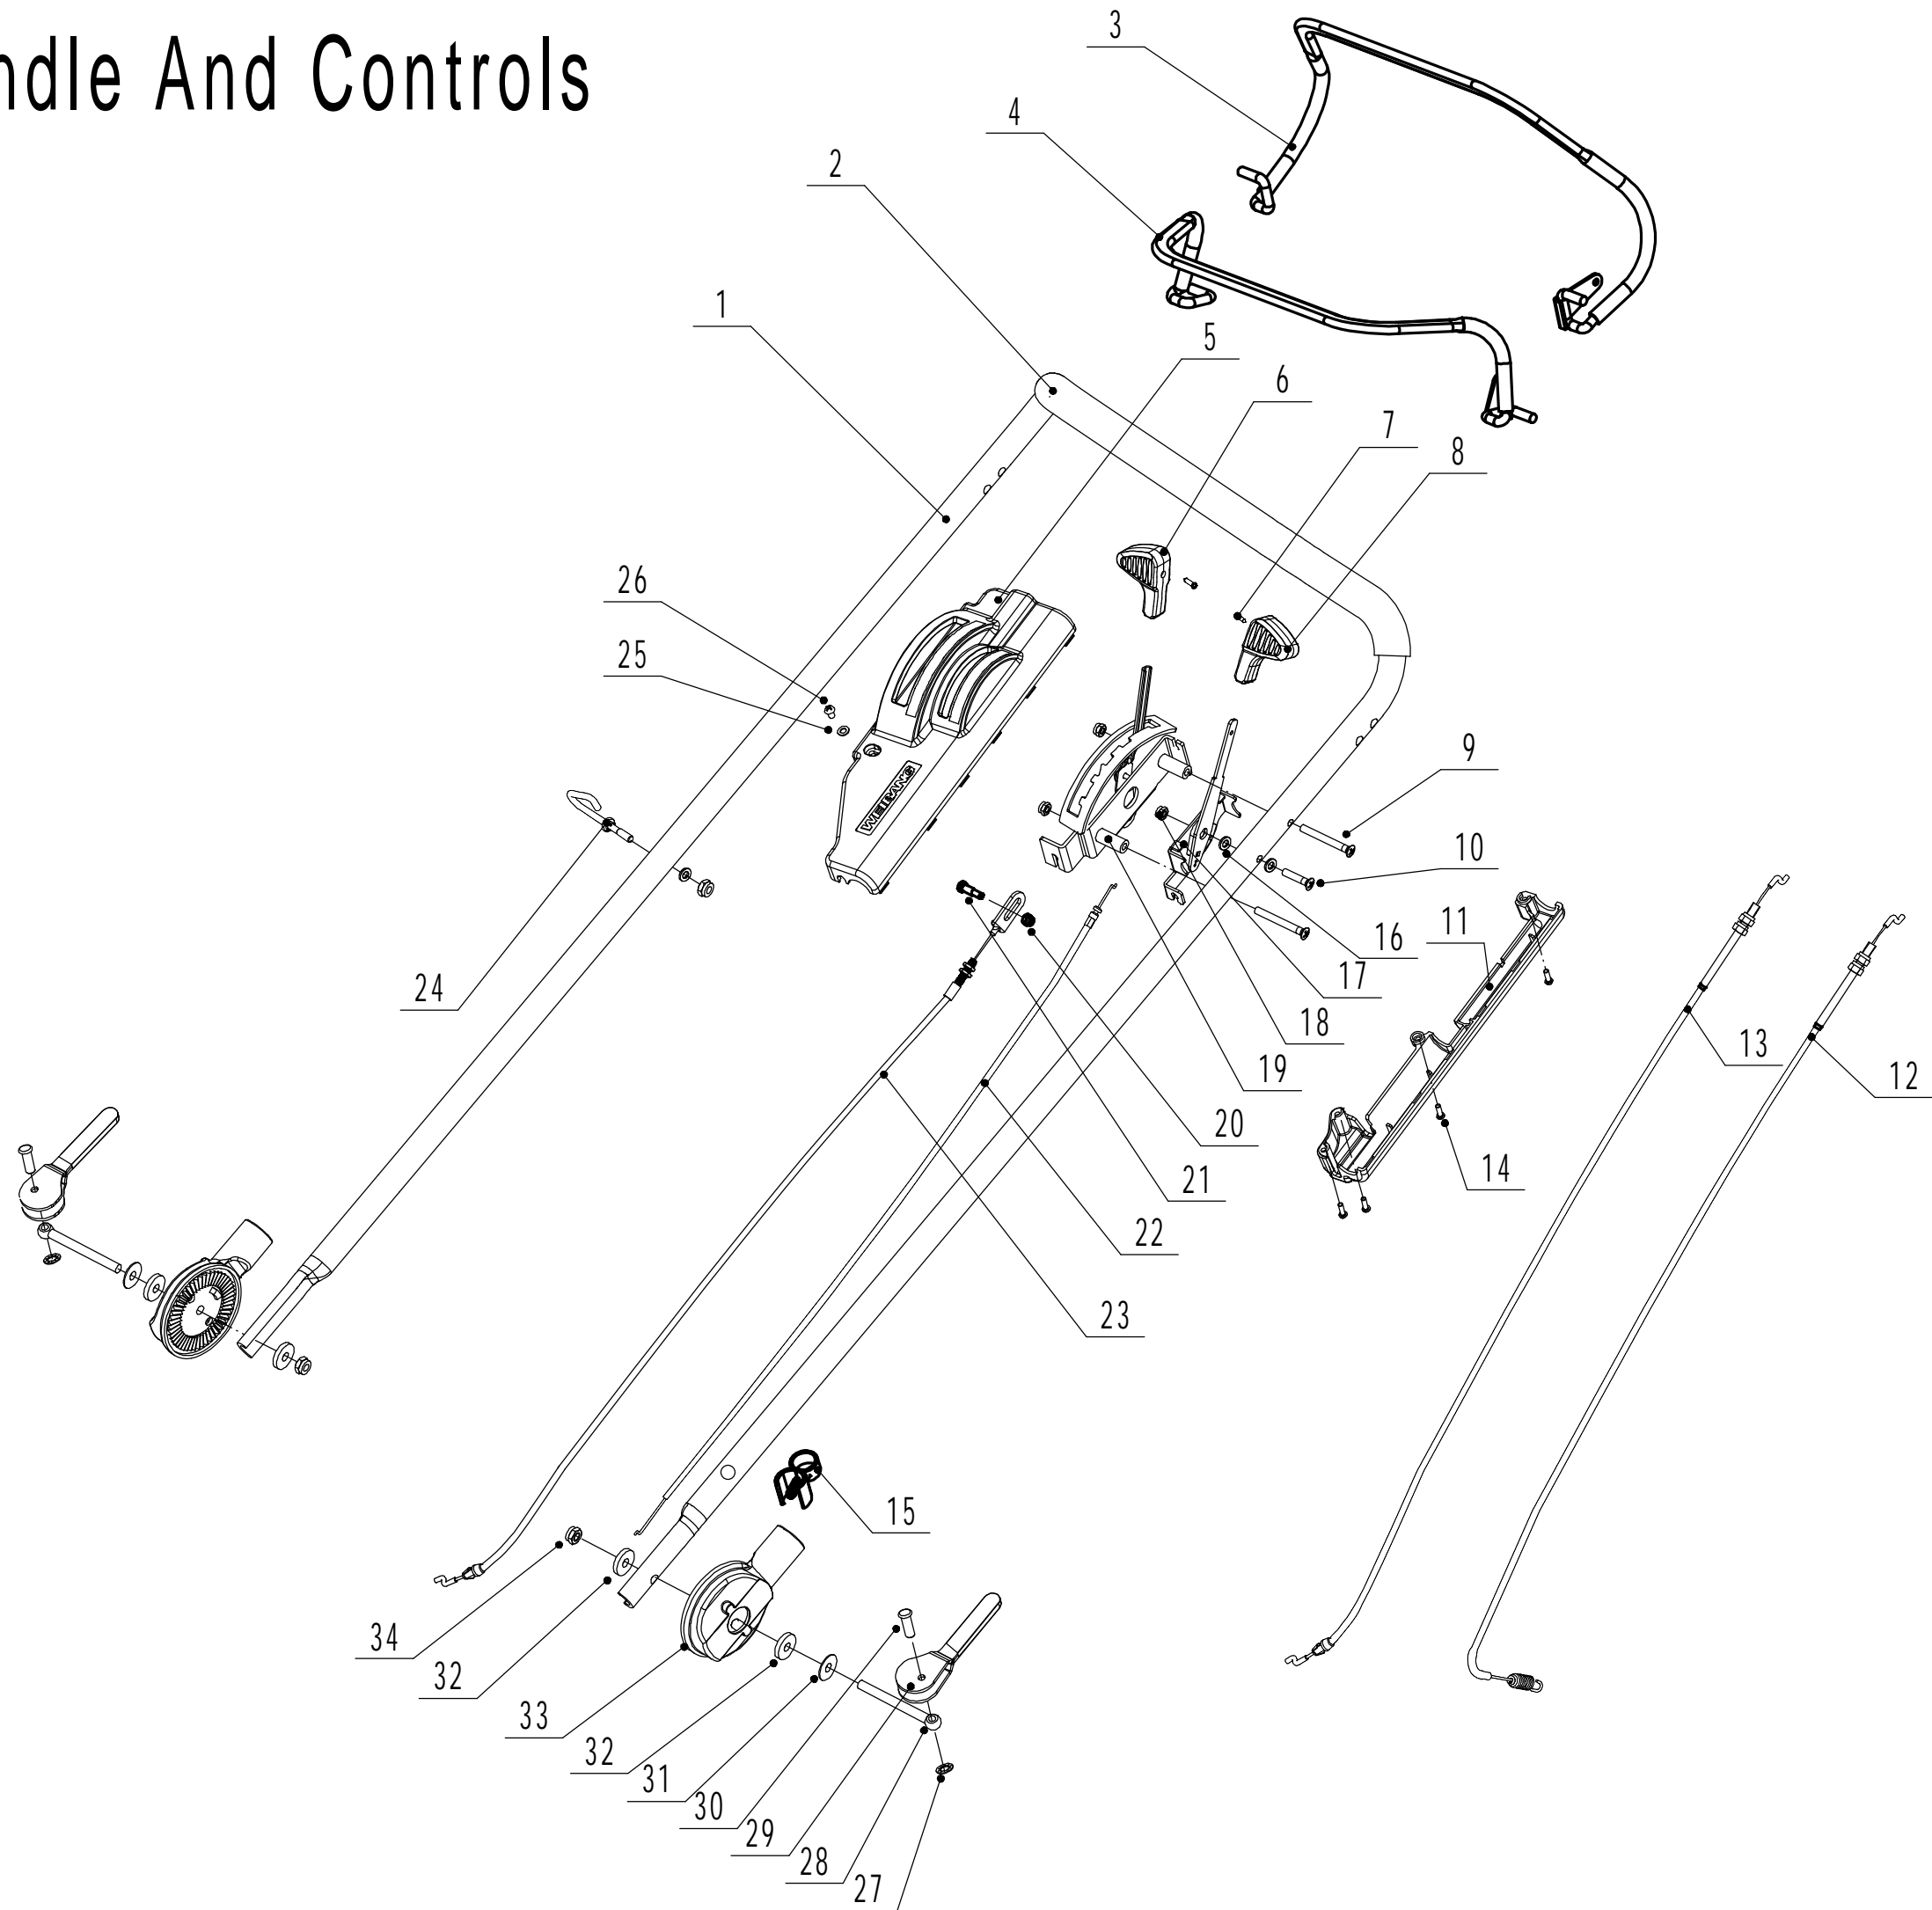

6 Handle And Controls

Part 6 - Handle and Controls Spare parts		
No.	ID Zboží	Název
1	5020501020S/49	Handle
2	GM56E010000081	Handle Sheath
3	5320511030S/40	Clutch Lever Weldment
4	5320503020S/40	Brake Lever Weldment
5	5020501030S	Control Box Upper Cover
6	5380508010	Speed Control Grip
7	0106003013	Screw - ST2.9x13
8	5380510010	Throttle Grip
9	0108006060	Screw - M6x60
10	0108006050	Screw - M6x50
11	5020501040S	Control Box Lower Cover
12	LH194-1225	Brake Cable
13	BS120-1140	Clutch Calbe
14	0113040018	Screw
15	4560116010	Nylon circlip
16	0301006000	Spacer
17	5380512010	Throttle Bracket
18	0202006000	Lock Nut
19	5360505010K	Speed Control Bracket
20	0202005000	Lock Nut - M5
21	5360506011	Speed Control Cable Bolt
22	YM90-1370-B	Throttle Cable
23	TX130-1060-A	Speed Control Cable
24	4510511010/01	Hook
25	0301005000	Flat Washer
26	0104005008	Screw - M5x8
27	4510114030	Fix Cap
28	GM48S000000100	Connecting Bolt
29	GM56A100400000	Lock Lever
30	0801008025	Axis Pin - 8x25
31	GM56A100000040/04	Spacer
32	GM56A100000050/01	Spacer
33	GM48S030200000	Tooth Disc Kit
34	0203008000	Lock Nut - M8