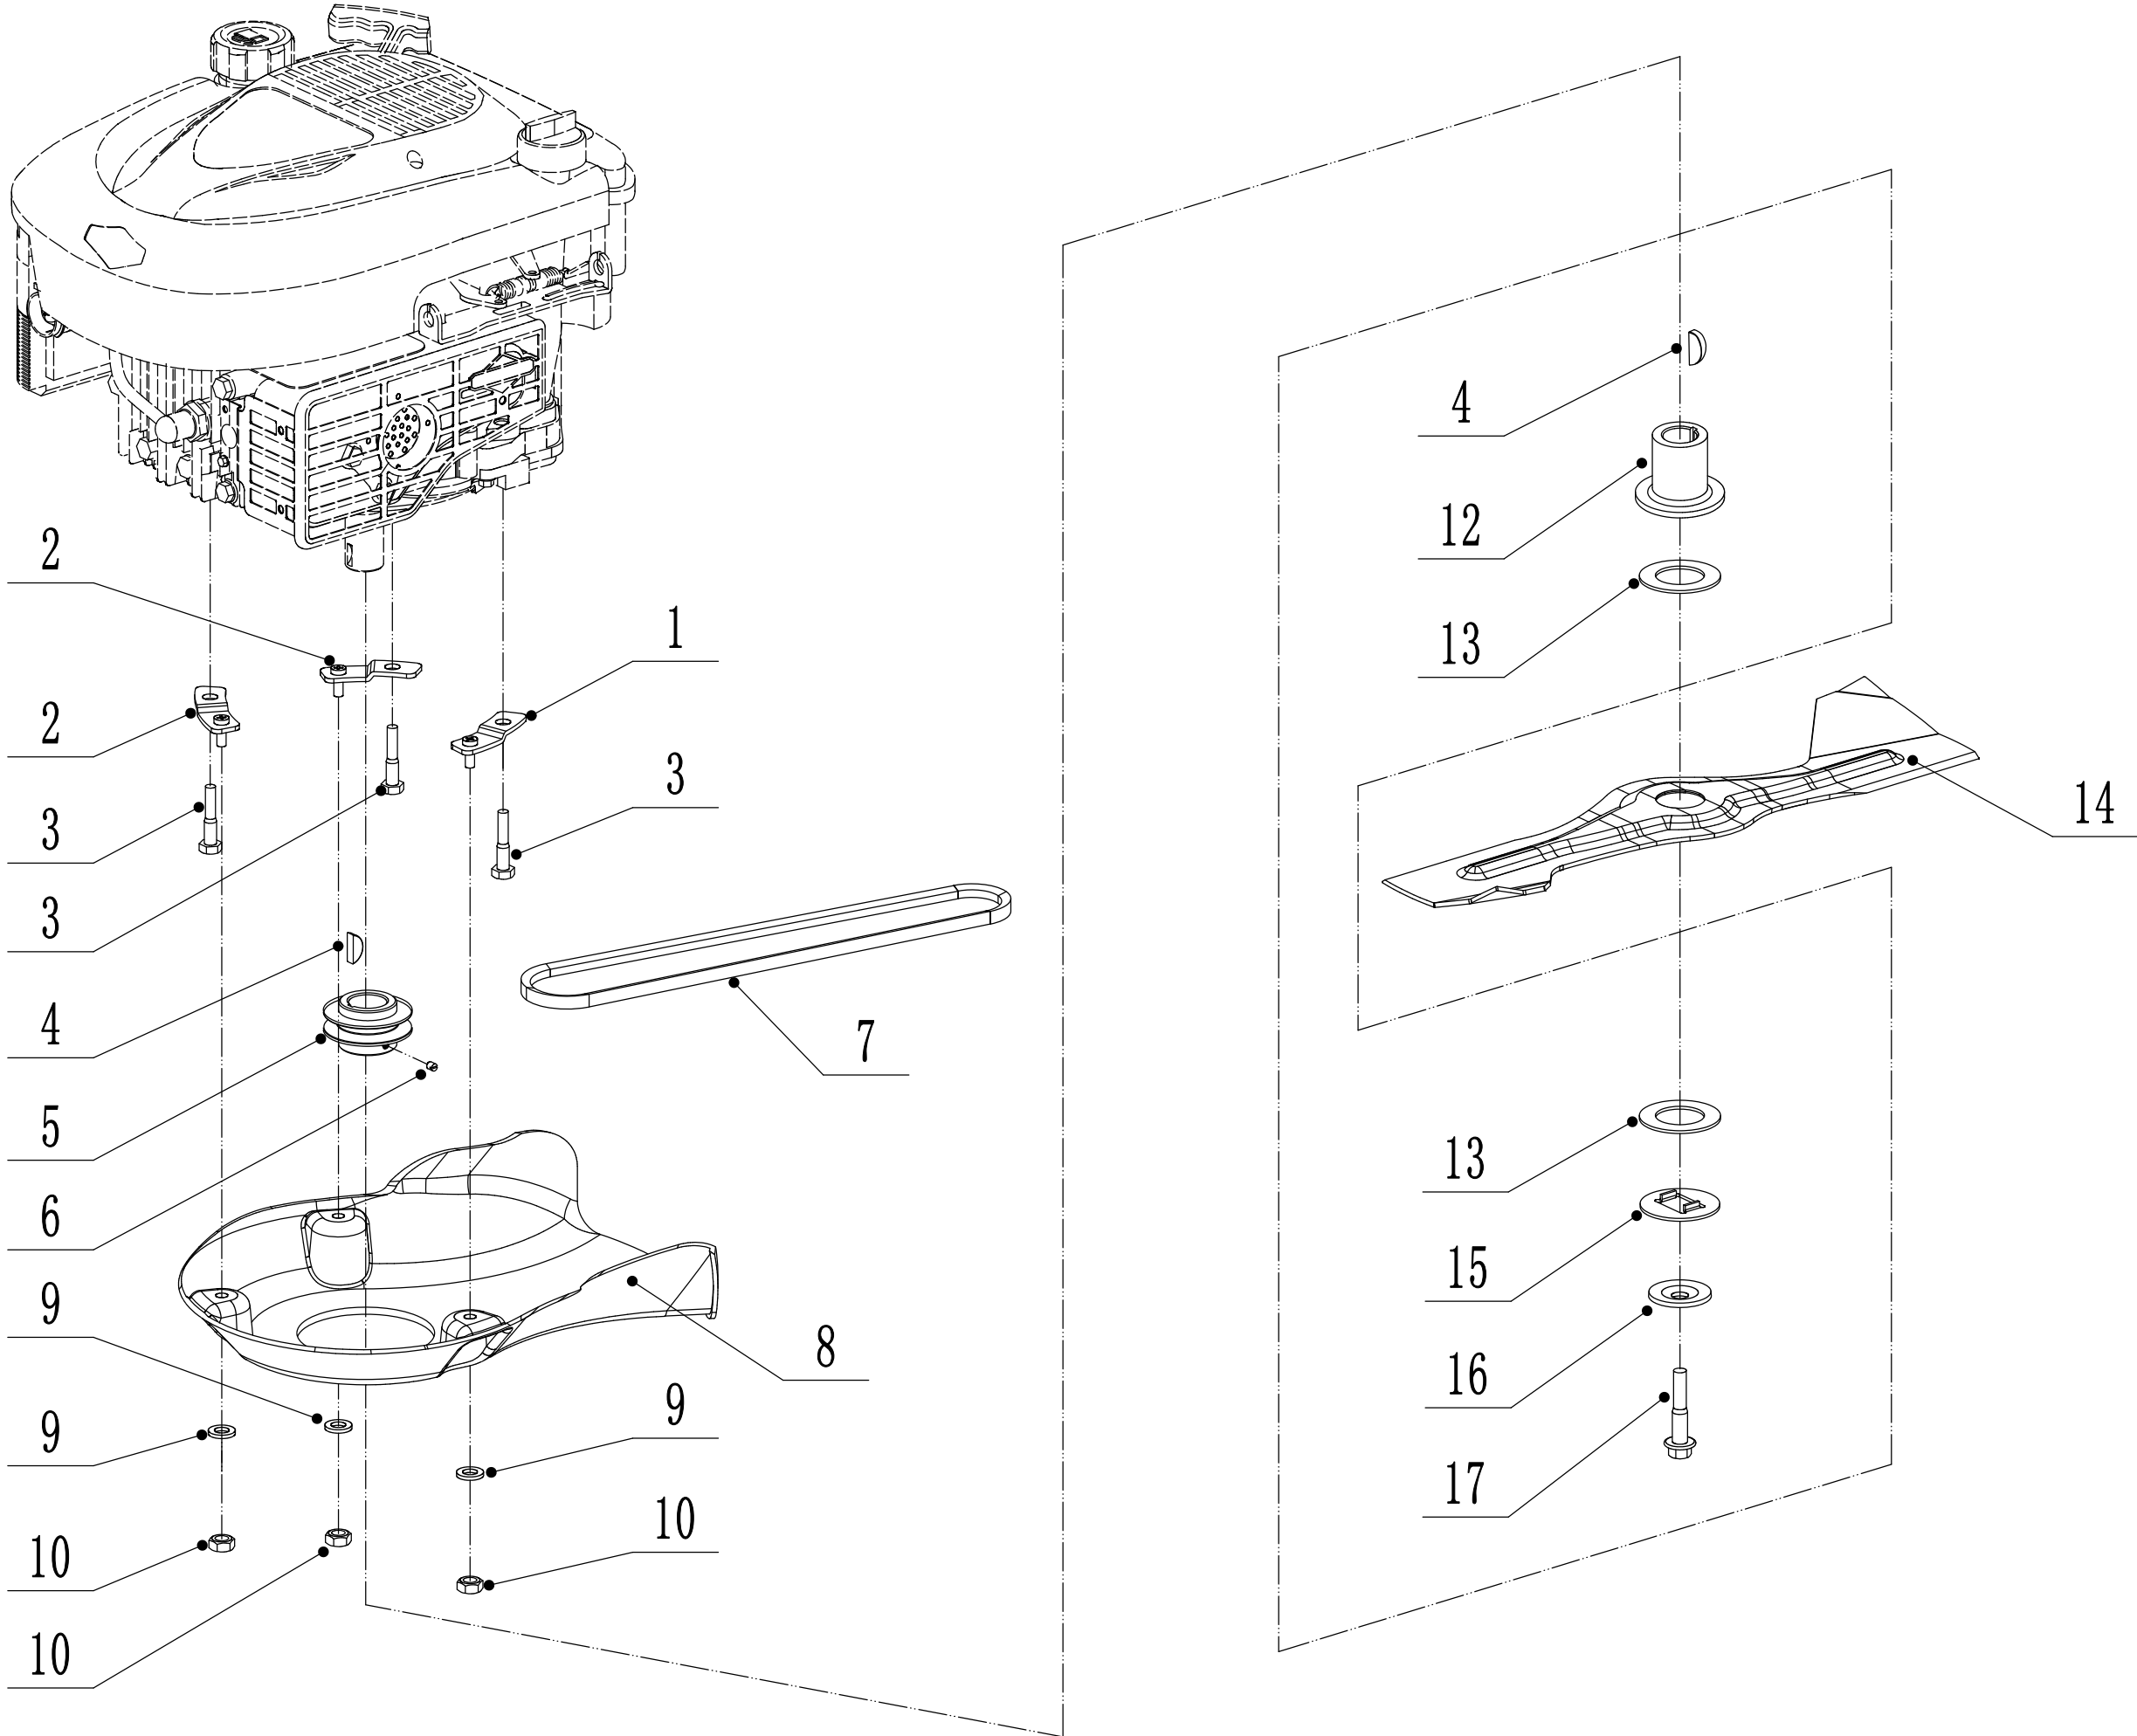

3 Blade System

Part 3 - Blade System Spare parts		
No.	ID Zboží	Název
1	5360111010/02	Engine Washer 1
2	5360112010/02	Engine Washer 2
3	5320115010	Screw - 3/8x16x25
4	5310401010	Key
5	5380402010/02	Engine Pulley
6	0105006006	Screw - M6x6
7	5620133010S	V Belt - V10x835 30°
8	5040102010	Belt Shield
9	0302006000	Big Flat Washer
10	0202006000	Lock Nut - M6
12	5320404010/02	Adapter
13	5310402010	Friction Washer
14	5020405010A	Blade
15	5310404010/02	Lock Disc
16	5310406010/04	Spring Washer
17	5320405011	Central Bolt