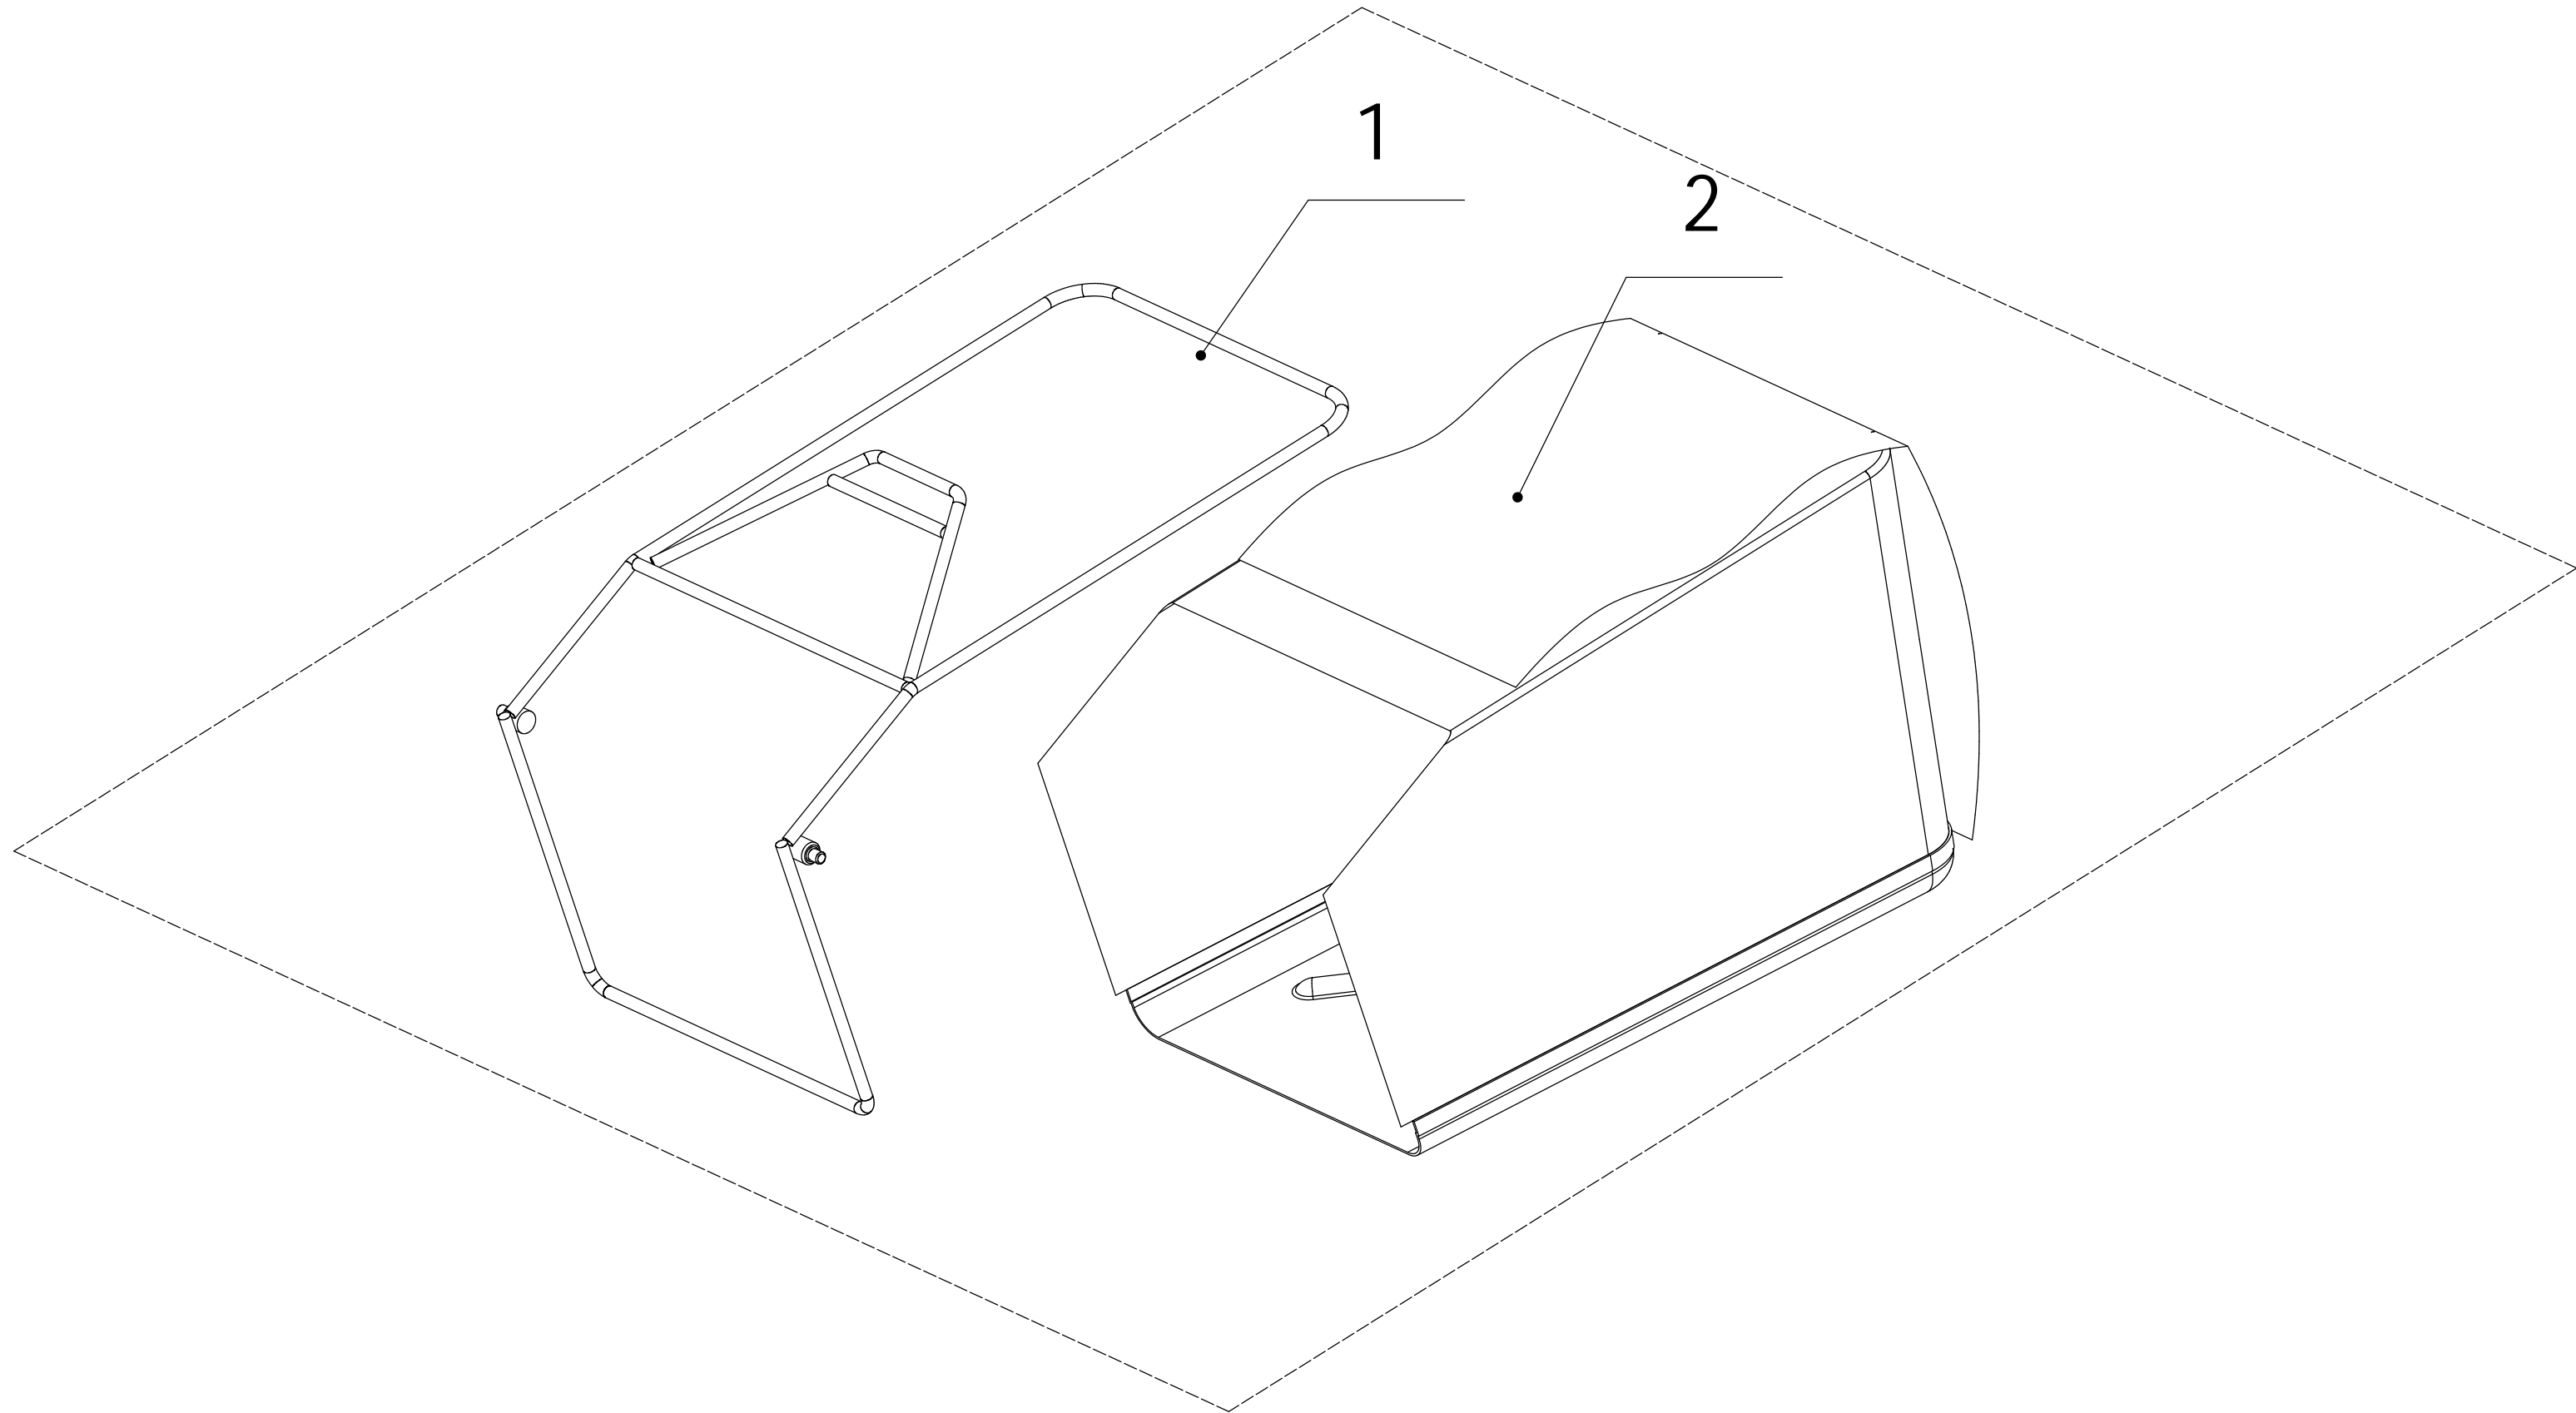

7 Grass Catcher

Part 7 - Grasscatcher Spare parts		
No.	ID Zboží	Název
1	5040602010/22	Grass Catcher Frame
2	5040603010/84	Grass Bag