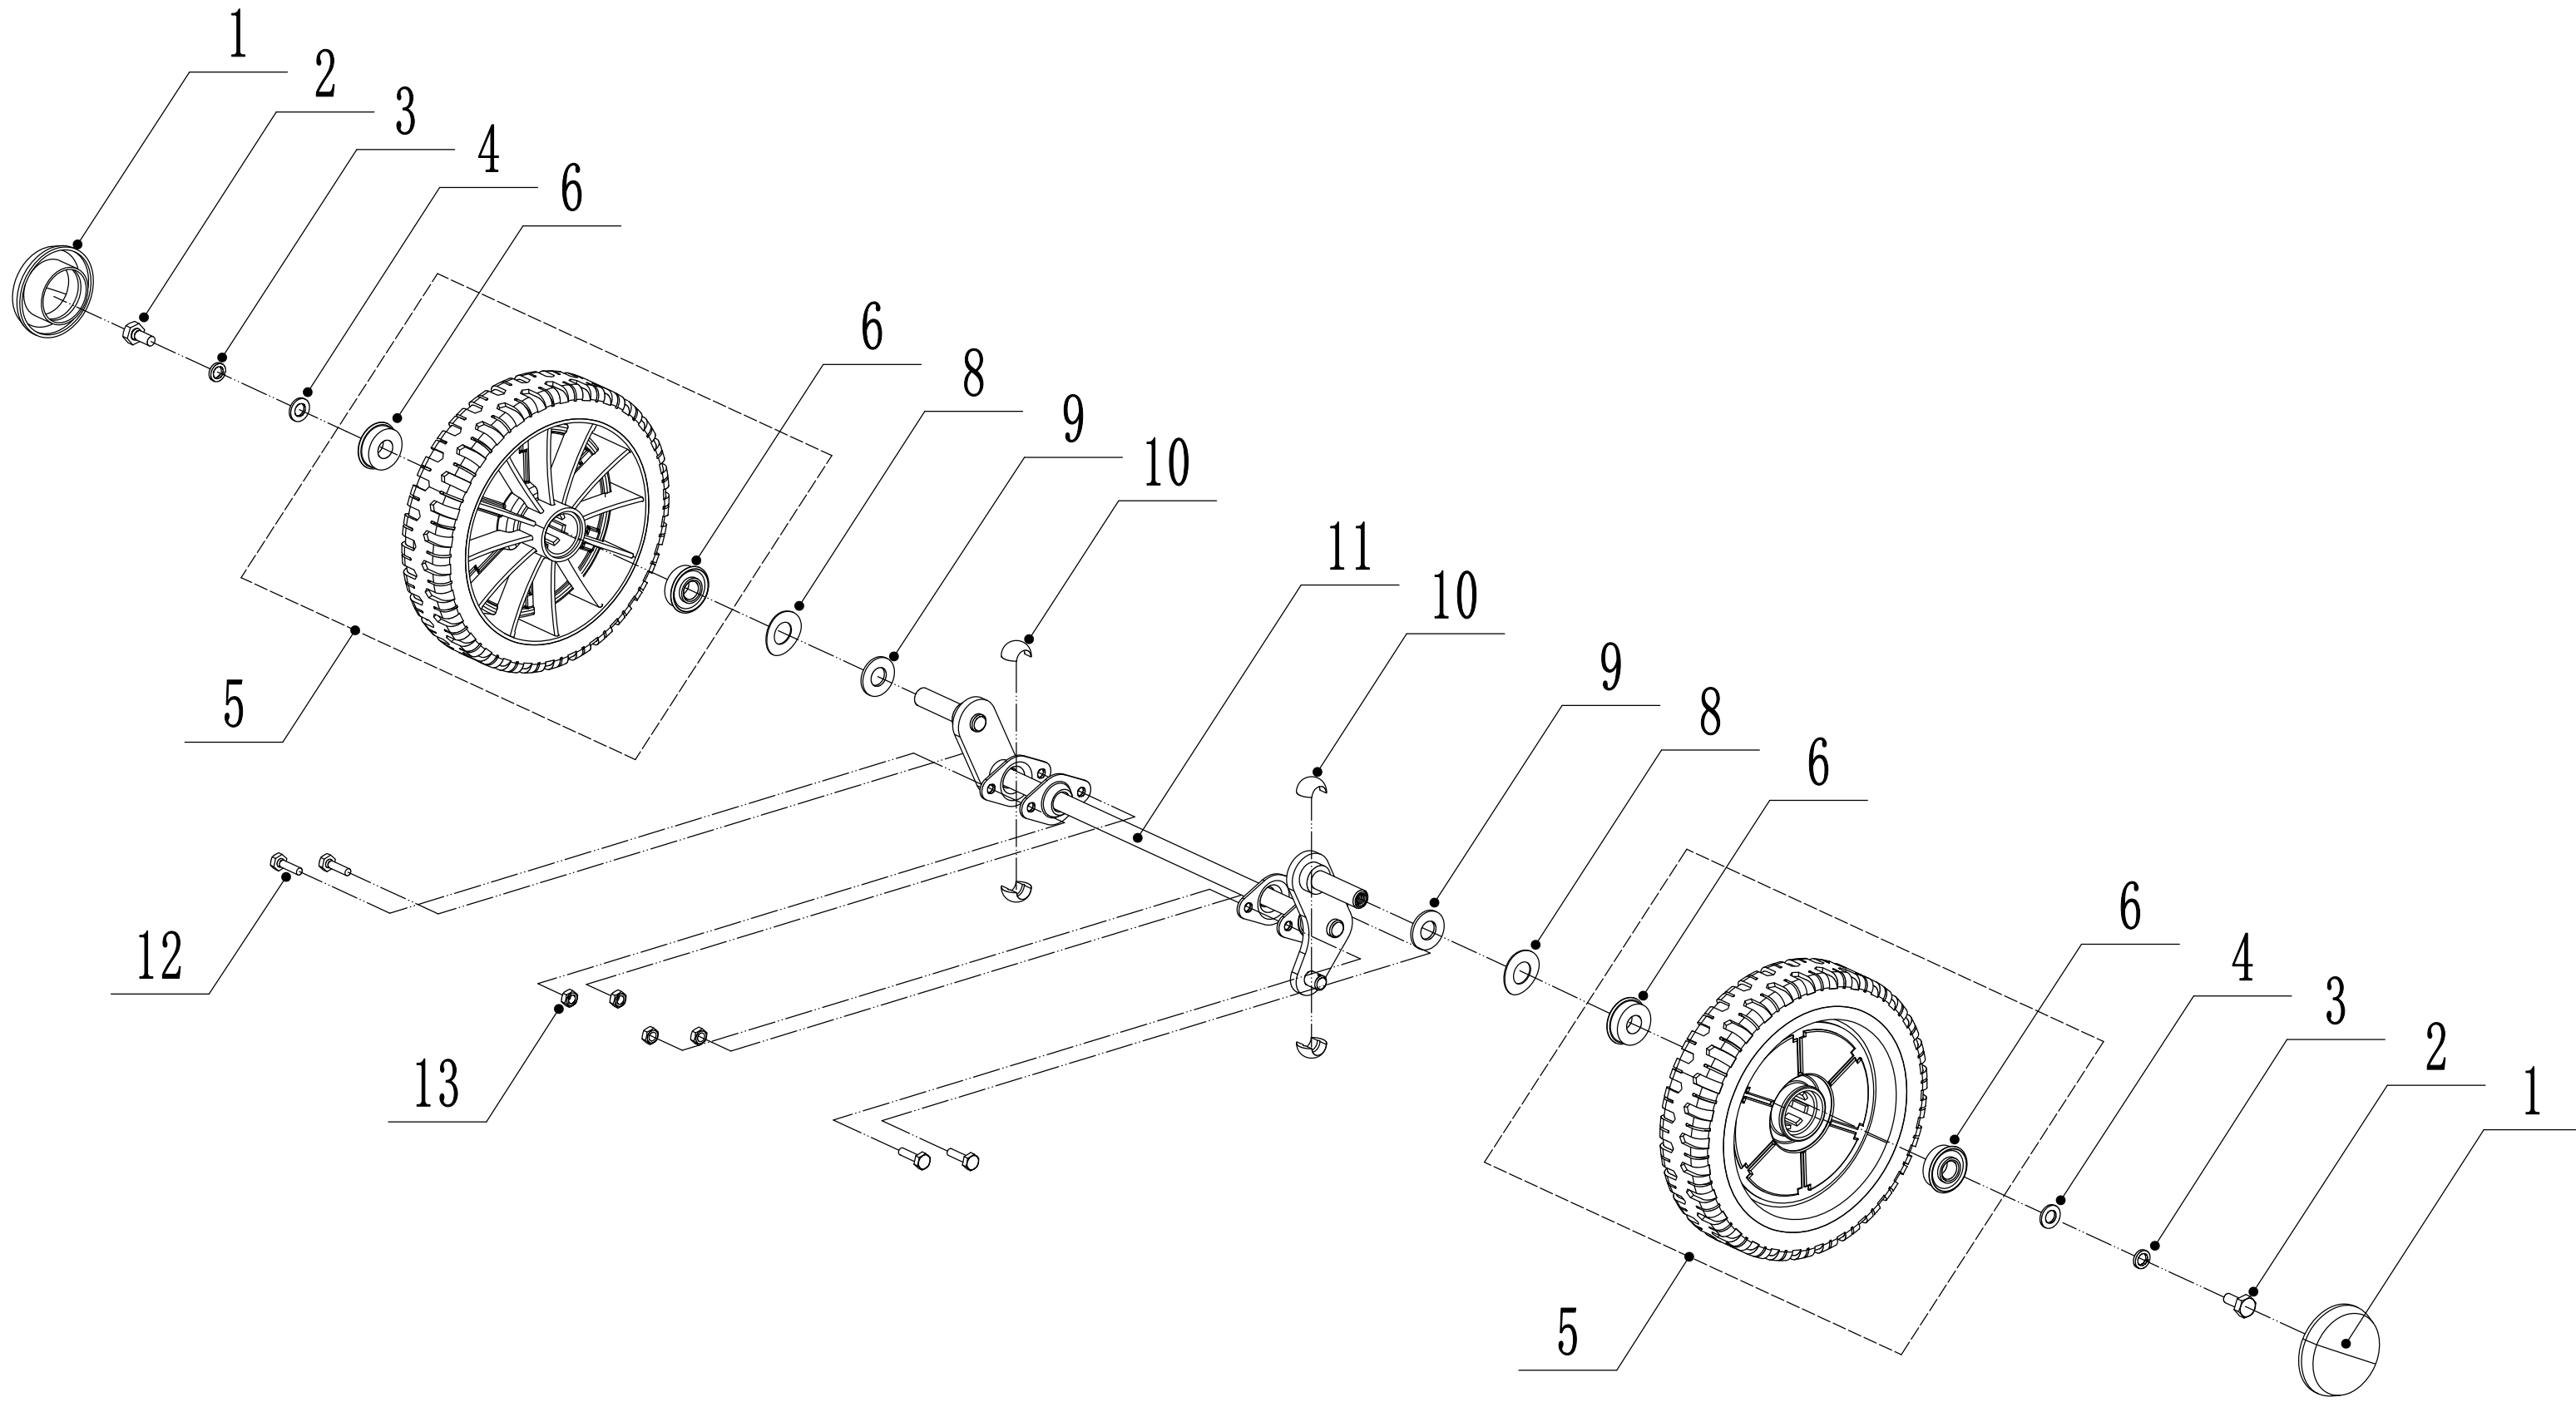

# 2 Main Body

<b>Part 2 - Main Body Spare parts</b>		
<b>No.</b>	<b>ID Zboží</b>	<b>Název</b>
1	5040101011/49	Chassis
2	0102008016	Bolt - M8x16
3	0104005012	Screw - M5x12
4	AVSA000000040/22	Tooth Disc
5	4560112010K/40	Right Handle Bracket
6	0202005000	Lock Nut - M5
7	0202008000	Lock Nut - M8
8	4560111010K/40	Left Handle Bracket
9	0102006012	Bolt - M6x12
10	5040111030/49	Connector
11	0104006016	Screw - M6x16
12	4560110010/01	Graduator
13	0202006000	Lock Nut - M6
14	5040108010	Side Discharge Deflector
15	5040107012	Side Discharge Cover Kit
16	5020119010	Pivot - Side Discharge Cover
17	5020120010/02	Spring - Side Discharge Cover
18	0107006014	Square Neck Bolt
19	5020118010/02	Side Discharge Cover Bracket
22	0204006000	Lock Nut
23	5320114020/01	Upper Bearing Bracket
24	5040113010	Trailing Flap
25	5040112010/02	Pivot - Trailing Flap
26	5040104010	Mulching Plug
27	5360122010	Rubber Ring
28	5040106010/02	Pivot - Rear Cover
29	5360118010	Spring - Rear Cover
30	5040105010	Rear Cover
31	0301010000	Flat Washer
32	WB2100020102/01	Spring - Connecting Rod
33	5040109050/40	Connecting Rod
34	5320333010	Spring Clip
35	5360105010D/49	Baffle
36	0106004009	Screw - ST4.2x9.5
37	4560109012	Spring Bracket

# 4 Front Axle

**Part 4 - Front Axle Spare parts**

No.	ID Zboží	Název
1	5310214010	Wheel Cap
2	0101008015	Bolt - M8x15
3	0401008000	Spring Washer
4	0301008000	Flat Washer
5	5310212010/40	Wheel
6	5310213010	Bearing
8	5310211010/02	Spacer
9	5310210010/02	Wheel Axis Spacer
10	5310209010	Spherical Bearing
11	5040201020/01	Front Axle Welding
12	0102006012	Hex Flange Bolt - M6x12
13	0202006000	Lock Nut - M6