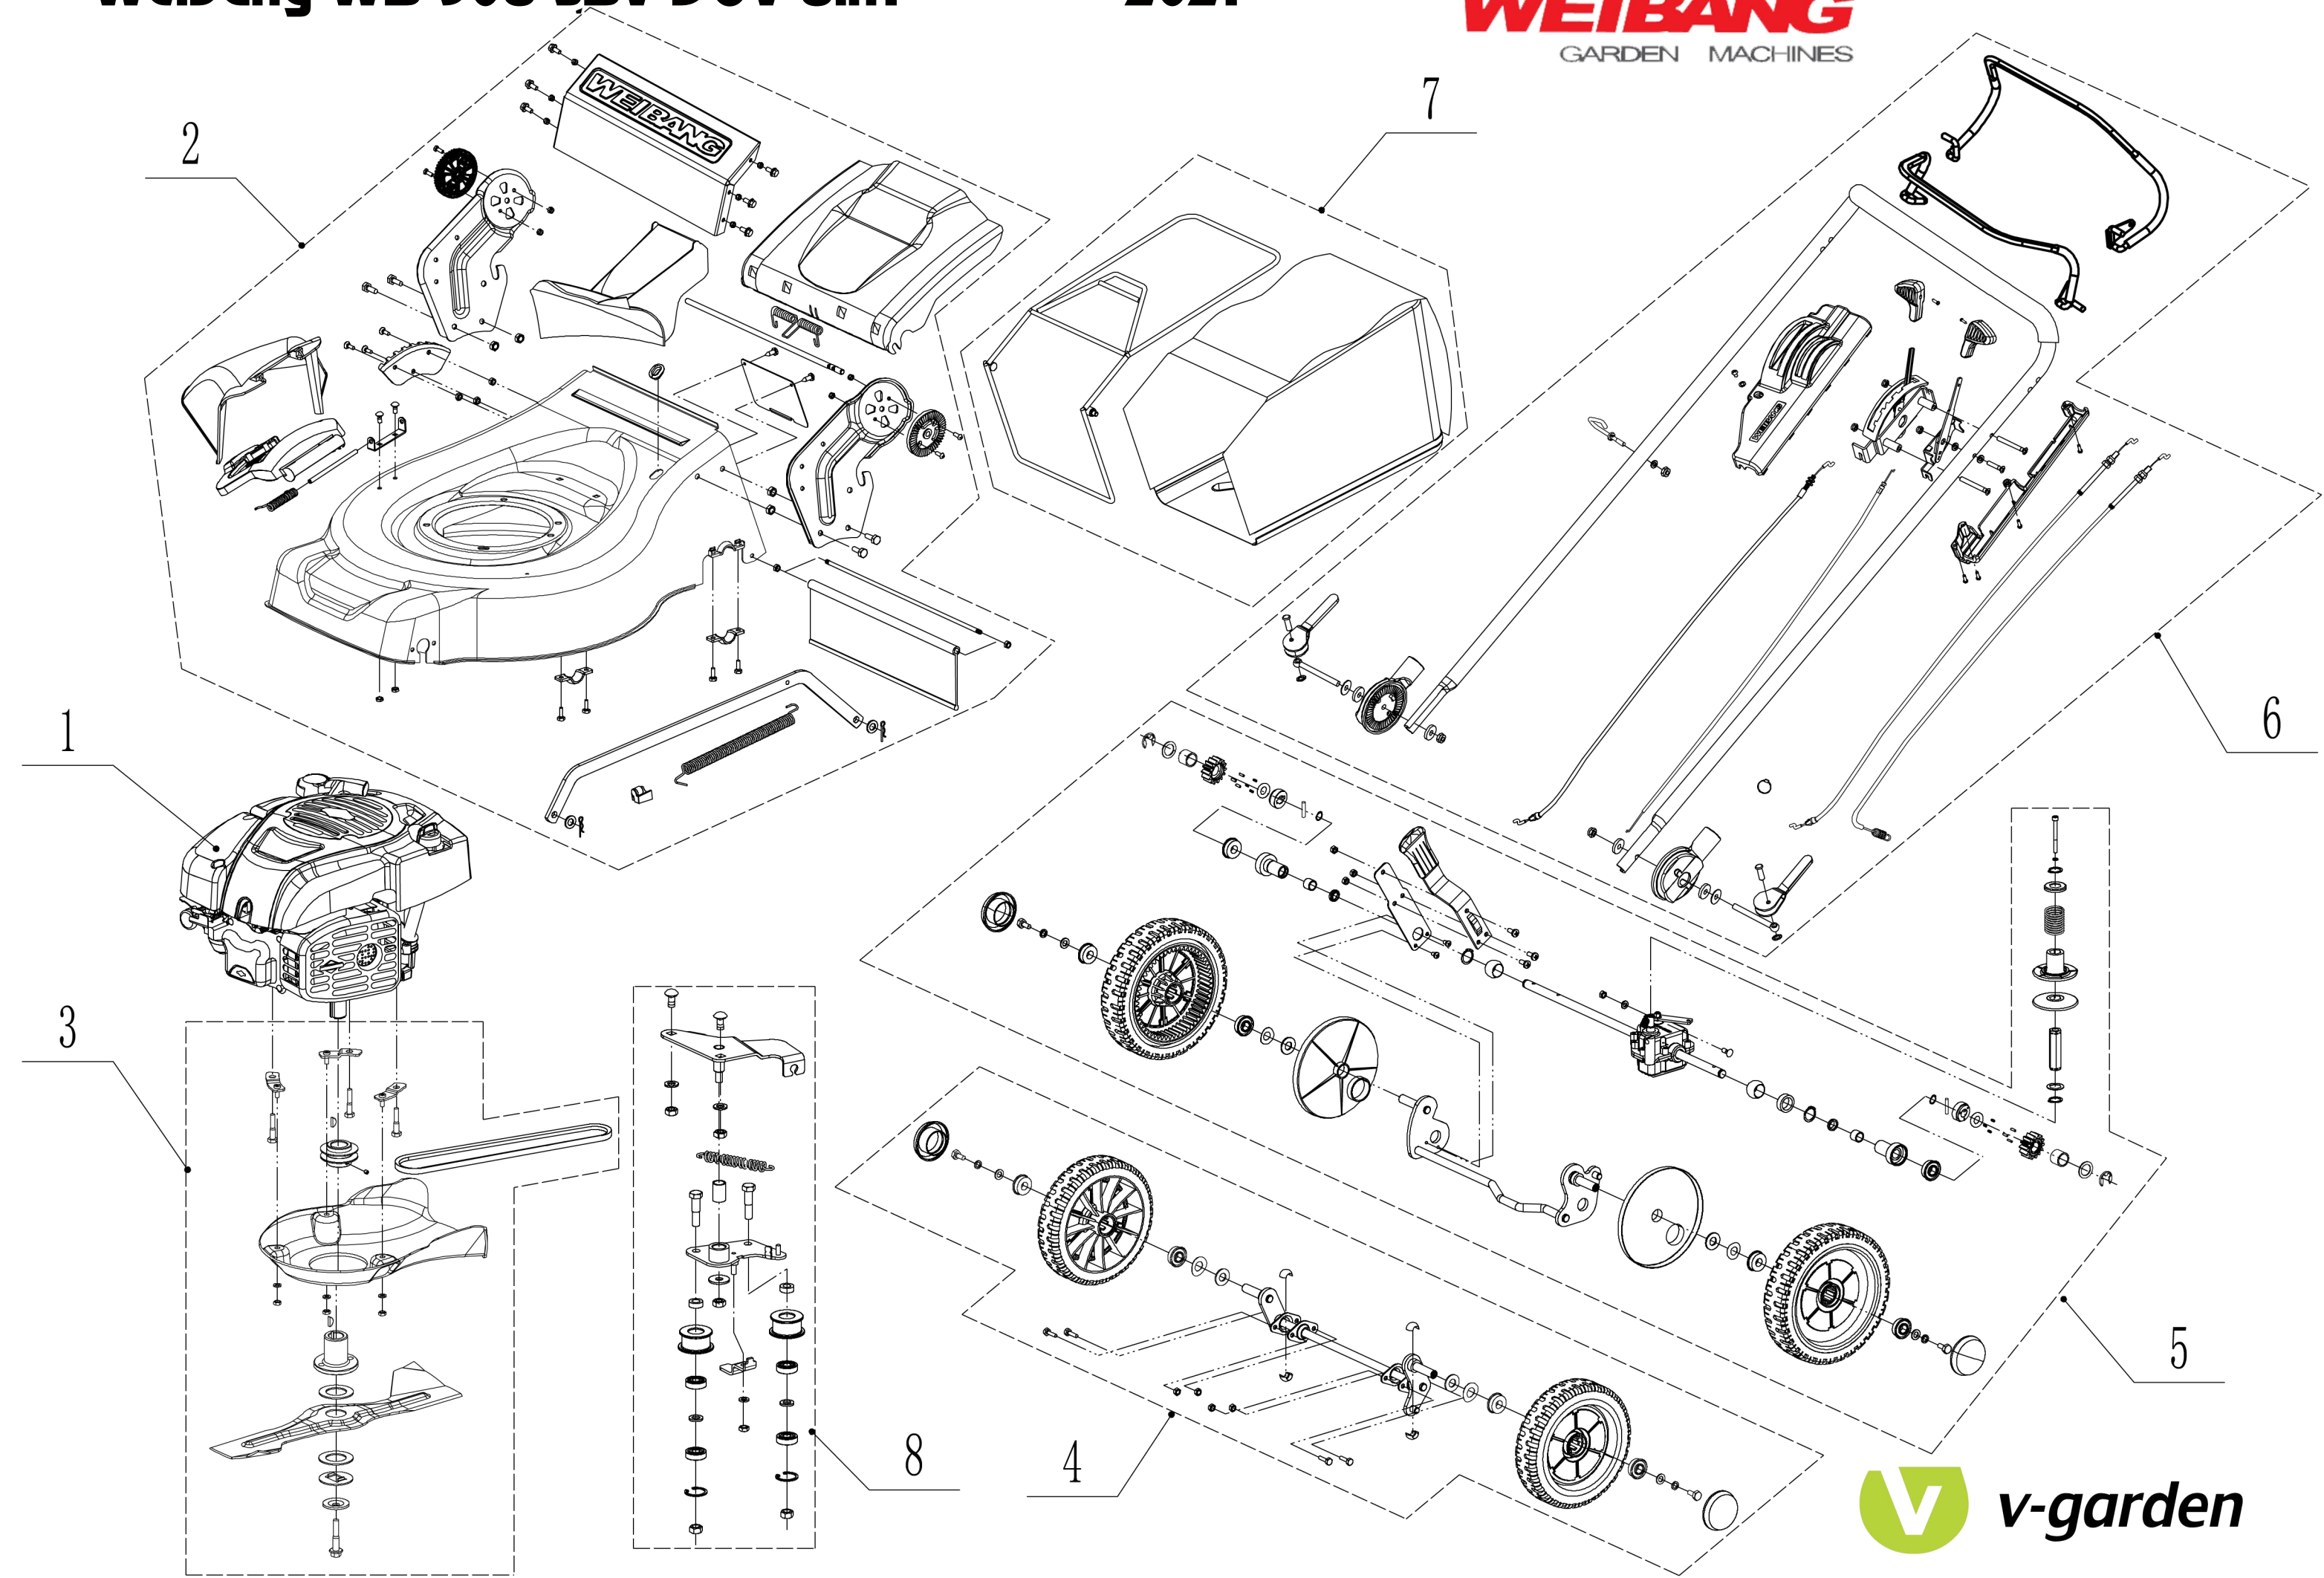

# 2 Main Body

<b>Part 2 - Main Body Spare parts</b>		
<b>No.</b>	<b>ID Zboží</b>	<b>Název</b>
1	5040101011/49	Chassis
2	0102008016	Bolt - M8x16
3	0104005012	Screw - M5x12
4	AVSA000000040/22	Tooth Disc
5	4560112010K/40	Right Handle Bracket
6	0202005000	Lock Nut - M5
7	0202008000	Lock Nut - M8
8	4560111010K/40	Left Handle Bracket
9	0102006012	Bolt - M6x12
10	5040111030/49	Connector
11	0104006016	Screw - M6x16
12	4560110010/01	Graduator
13	0202006000	Lock Nut - M6
14	5040108010	Side Discharge Deflector
15	5040107012	Side Discharge Cover Kit
16	5020119010	Pivot - Side Discharge Cover
17	5020120010/02	Spring - Side Discharge Cover
18	0107006014	Square Neck Bolt
19	5020118010/02	Side Discharge Cover Bracket
22	0204006000	Lock Nut
23	5320114020/01	Upper Bearing Bracket
24	5040113010	Trailing Flap
25	5040112010/02	Pivot - Trailing Flap
26	5040104010	Mulching Plug
27	5360122010	Rubber Ring
28	5040106010/02	Pivot - Rear Cover
29	5360118010	Spring - Rear Cover
30	5040105010	Rear Cover
31	0301010000	Flat Washer
32	WB2100020102/01	Spring - Connecting Rod
33	5040109050/40	Connecting Rod
34	5320333010	Spring Clip
35	5360105010D/49	Baffle
36	0106004009	Screw - ST4.2x9.5
37	4560109012	Spring Bracket

# 4 Front Axle

**Part 4 - Front Axle Spare parts**

No.	ID Zboží	Název
1	5310214010	Wheel Cap
2	0101008015	Bolt - M8x15
3	0401008000	Spring Washer
4	0301008000	Flat Washer
5	5310212010/40	Wheel
6	5310213010	Bearing
8	5310211010/02	Spacer
9	5310210010/02	Wheel Axis Spacer
10	5310209010	Spherical Bearing
11	5040201020/01	Front Axle Welding
12	0102006012	Hex Flange Bolt - M6x12
13	0202006000	Lock Nut - M6