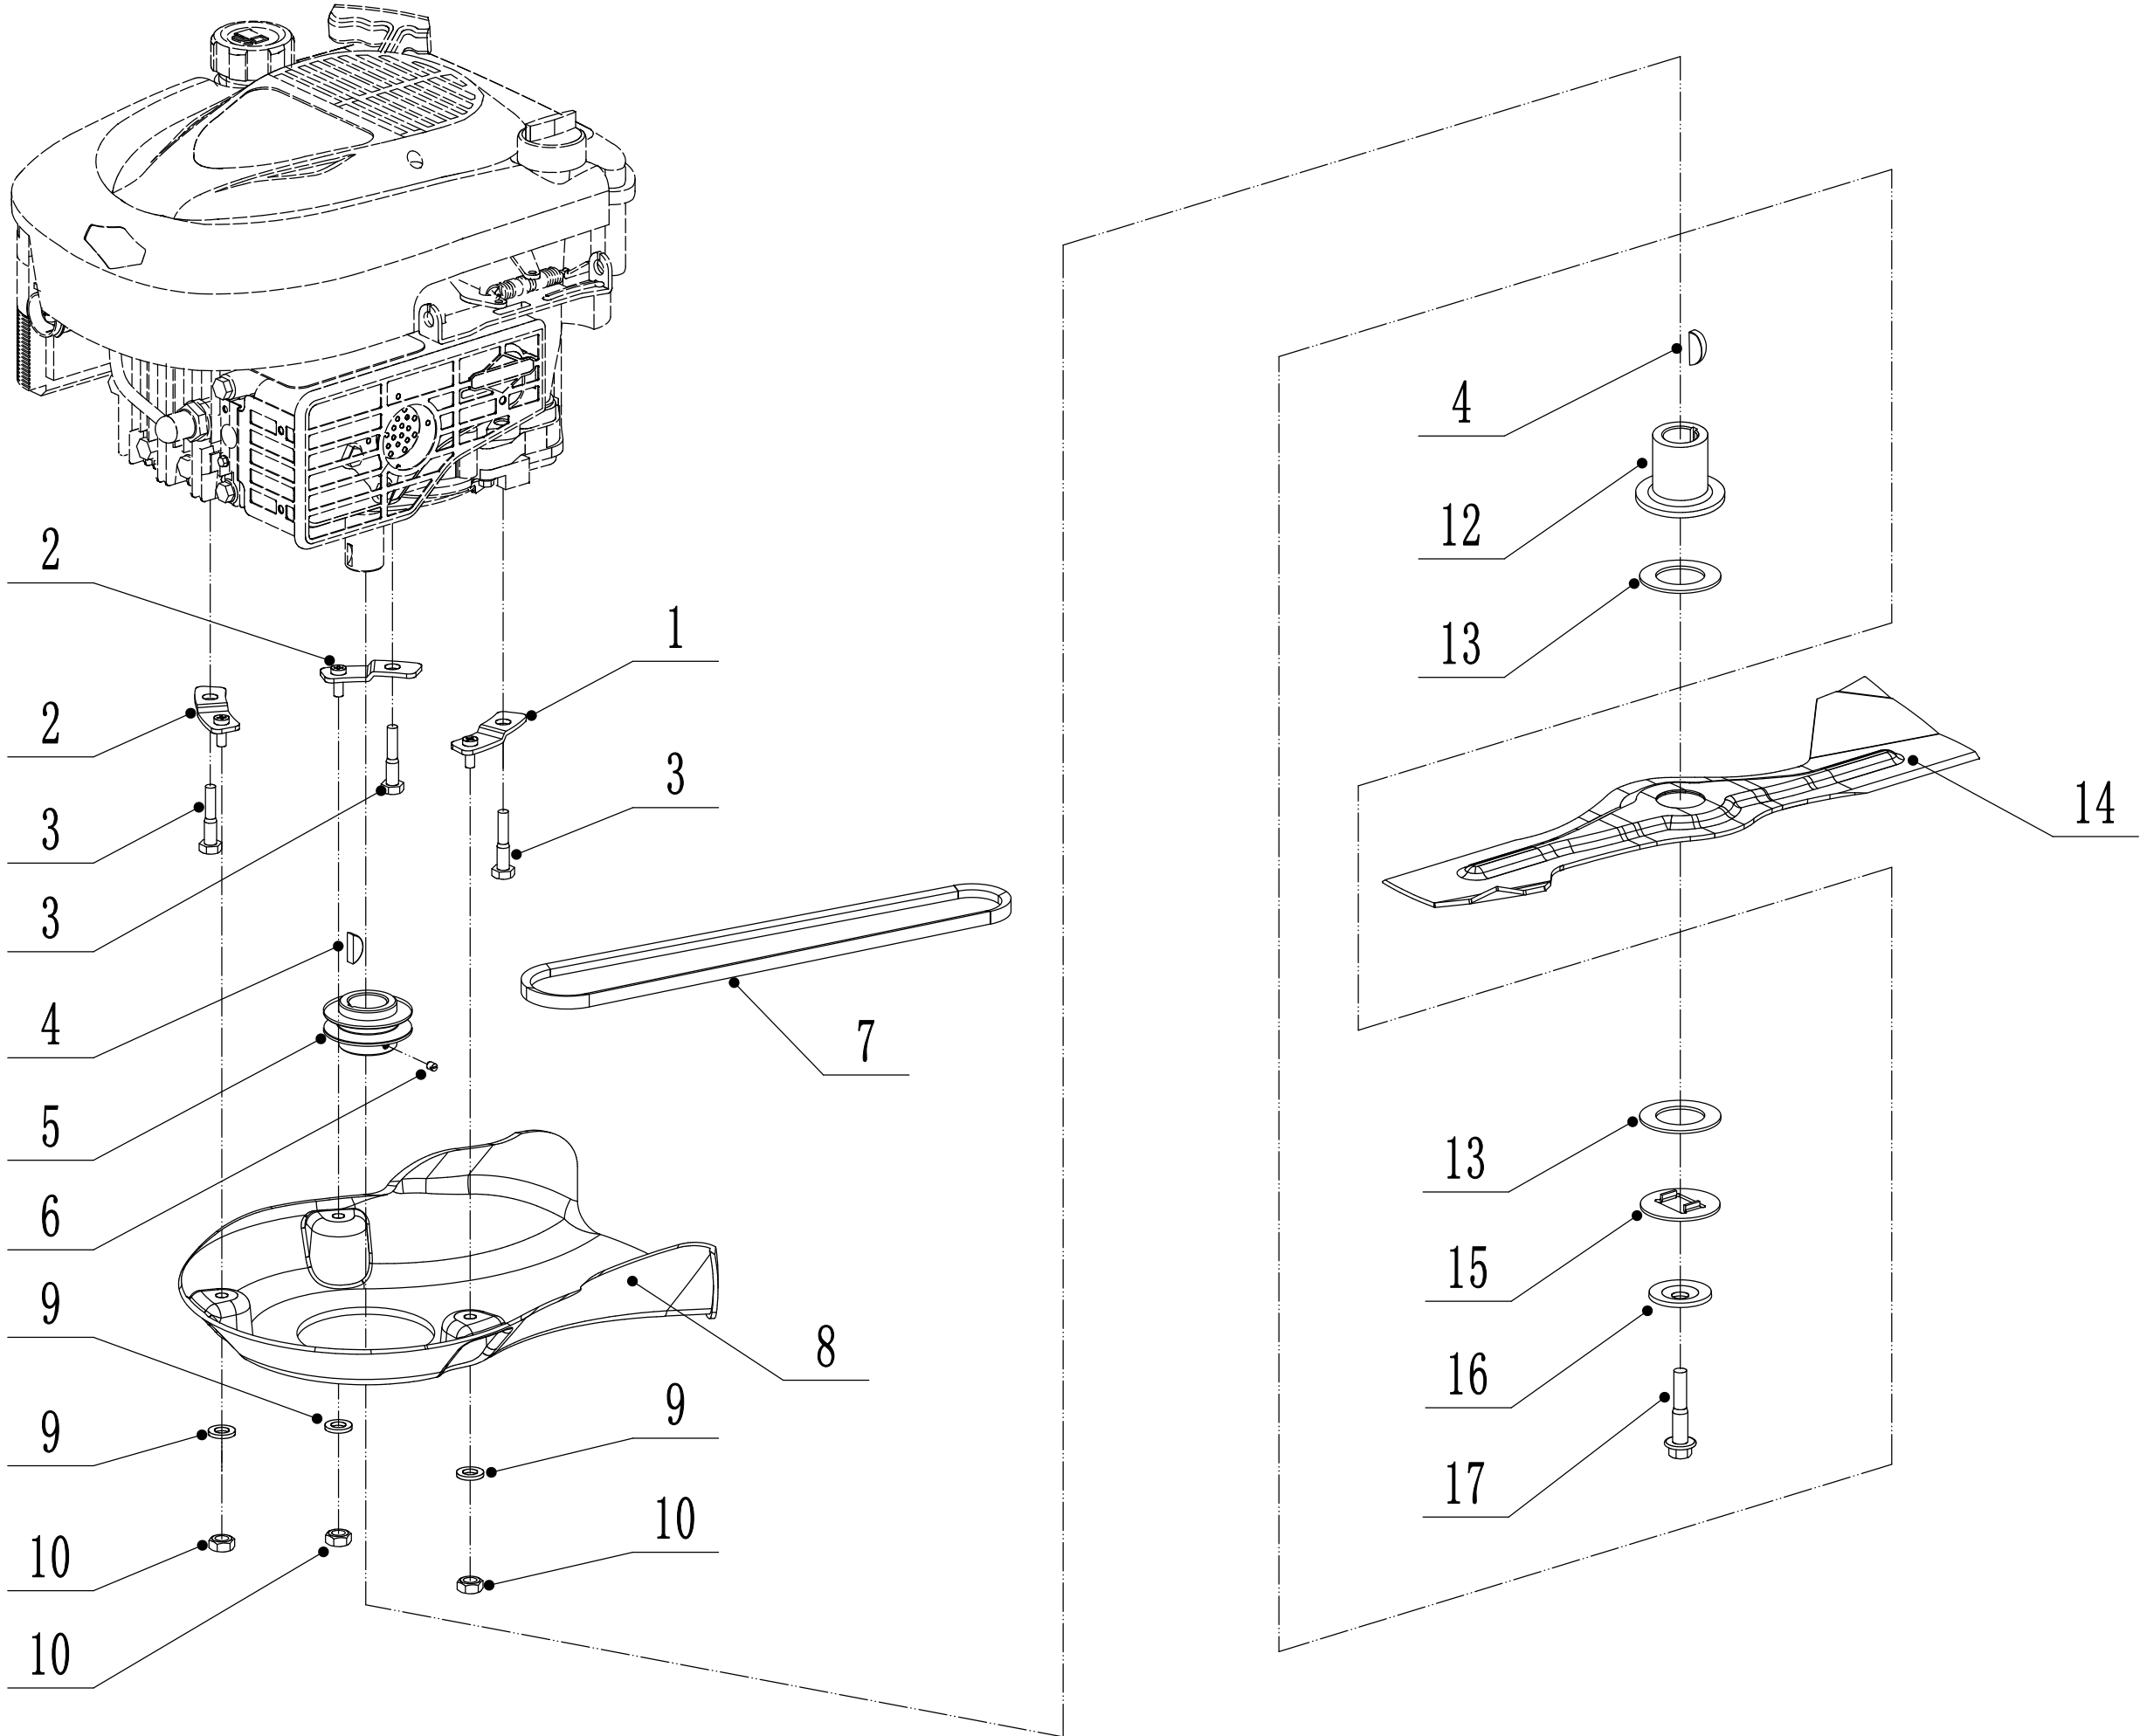

3 Blade System

Part 3 - Blade System Spare parts		
No.	ID Zboží	Název
1	5360111010/02	Engine Washer 1
2	5360112010/02	Engine Washer 2
3	5320115010	Screw - 3/8x16x25
4	5310401010	Key
5	5380402010/02	Engine Pulley
6	0105006006	Screw - M6x6
7	5620133010S	V Belt - V10x835 30°
8	5040102010	Belt Shield
9	0302006000	Big Flat Washer
10	0202006000	Lock Nut - M6
12	5320404010/02	Adapter
13	5310402010	Friction Washer
14	5020405010A/32	Blade
15	5310404010/02	Lock Disc
16	5310406010/04	Spring Washer
17	5320405011	Central Bolt