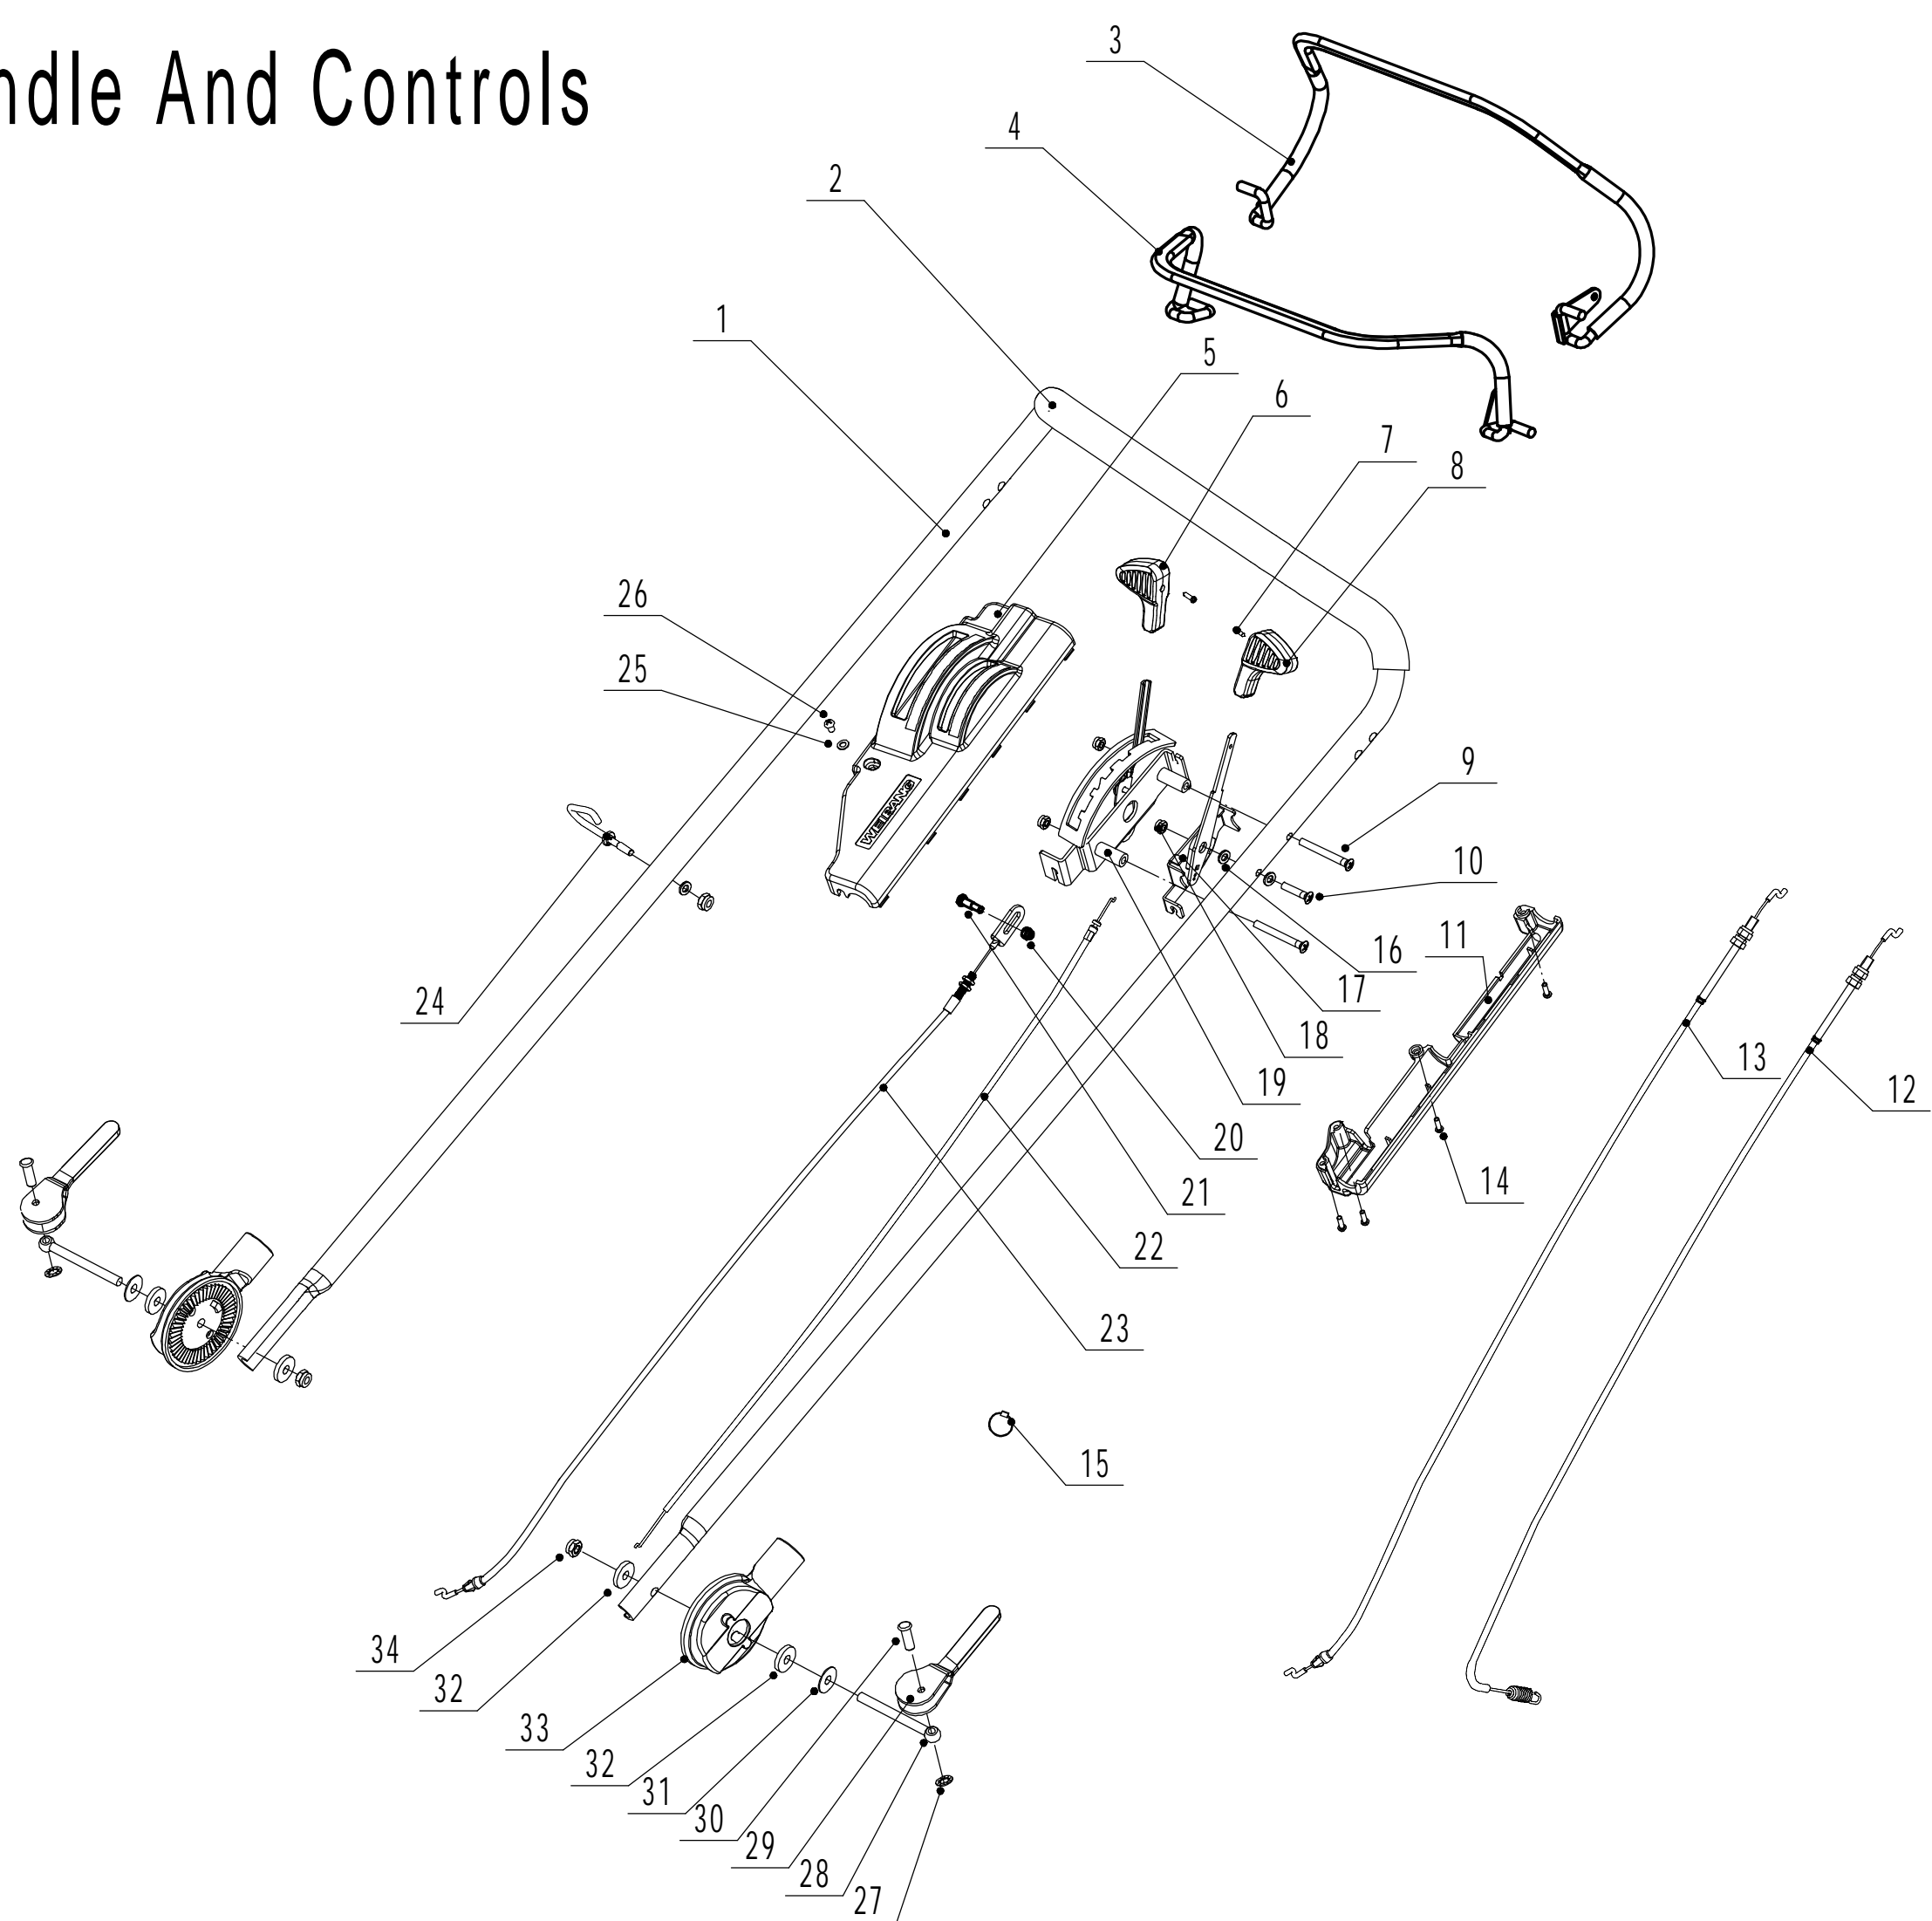

6 Handle And Controls

Part 6 - Handle and Controls Spare parts		
No.	ID Zboží	Název
1	5020501020S/49	Handle
2	GM56E010000081	Handle Sheath
3	5320511030S/40	Clutch Lever Weldment
4	5320503020S/40	Brake Lever Weldment
5	5020501030S	Control Box Upper Cover
6	5380508010	Speed Control Grip
7	0106003013	Screw - ST2.9x13
8	5380510010	Throttle Grip
9	0108006060	Screw - M6x60
10	0108006050	Screw - M6x50
11	5020501040S	Control Box Lower Cover
12	LH194-1225	Brake Cable
13	BS120-1140	Clutch Calbe
14	0113040018	Screw
15	ZD8/200	Cable tie
16	0301006000	Spacer
17	5380512010	Throttle Bracket
18	0202006000	Lock Nut
19	5360505010K	Speed Control Bracket
20	0202005000	Lock Nut - M5
21	5360506011	Speed Control Cable Bolt
22	YM90-1370-B	Throttle Cable
23	TX130-1060-A	Speed Control Cable
24	4510511010/01	Hook
25	0301005000	Flat Washer
26	0104005012	Screw - M5x12
27	4510114030	Fix Cap
28	GM48S000000100	Connecting Bolt
29	GM56A100400000	Lock Lever
30	0801008025	Axis Pin - 8x25
31	GM56A100000040/04	Spacer
32	GM56A100000050/01	Spacer
33	GM48S030200000	Tooth Disc Kit
34	0203008000	Lock Nut - M8