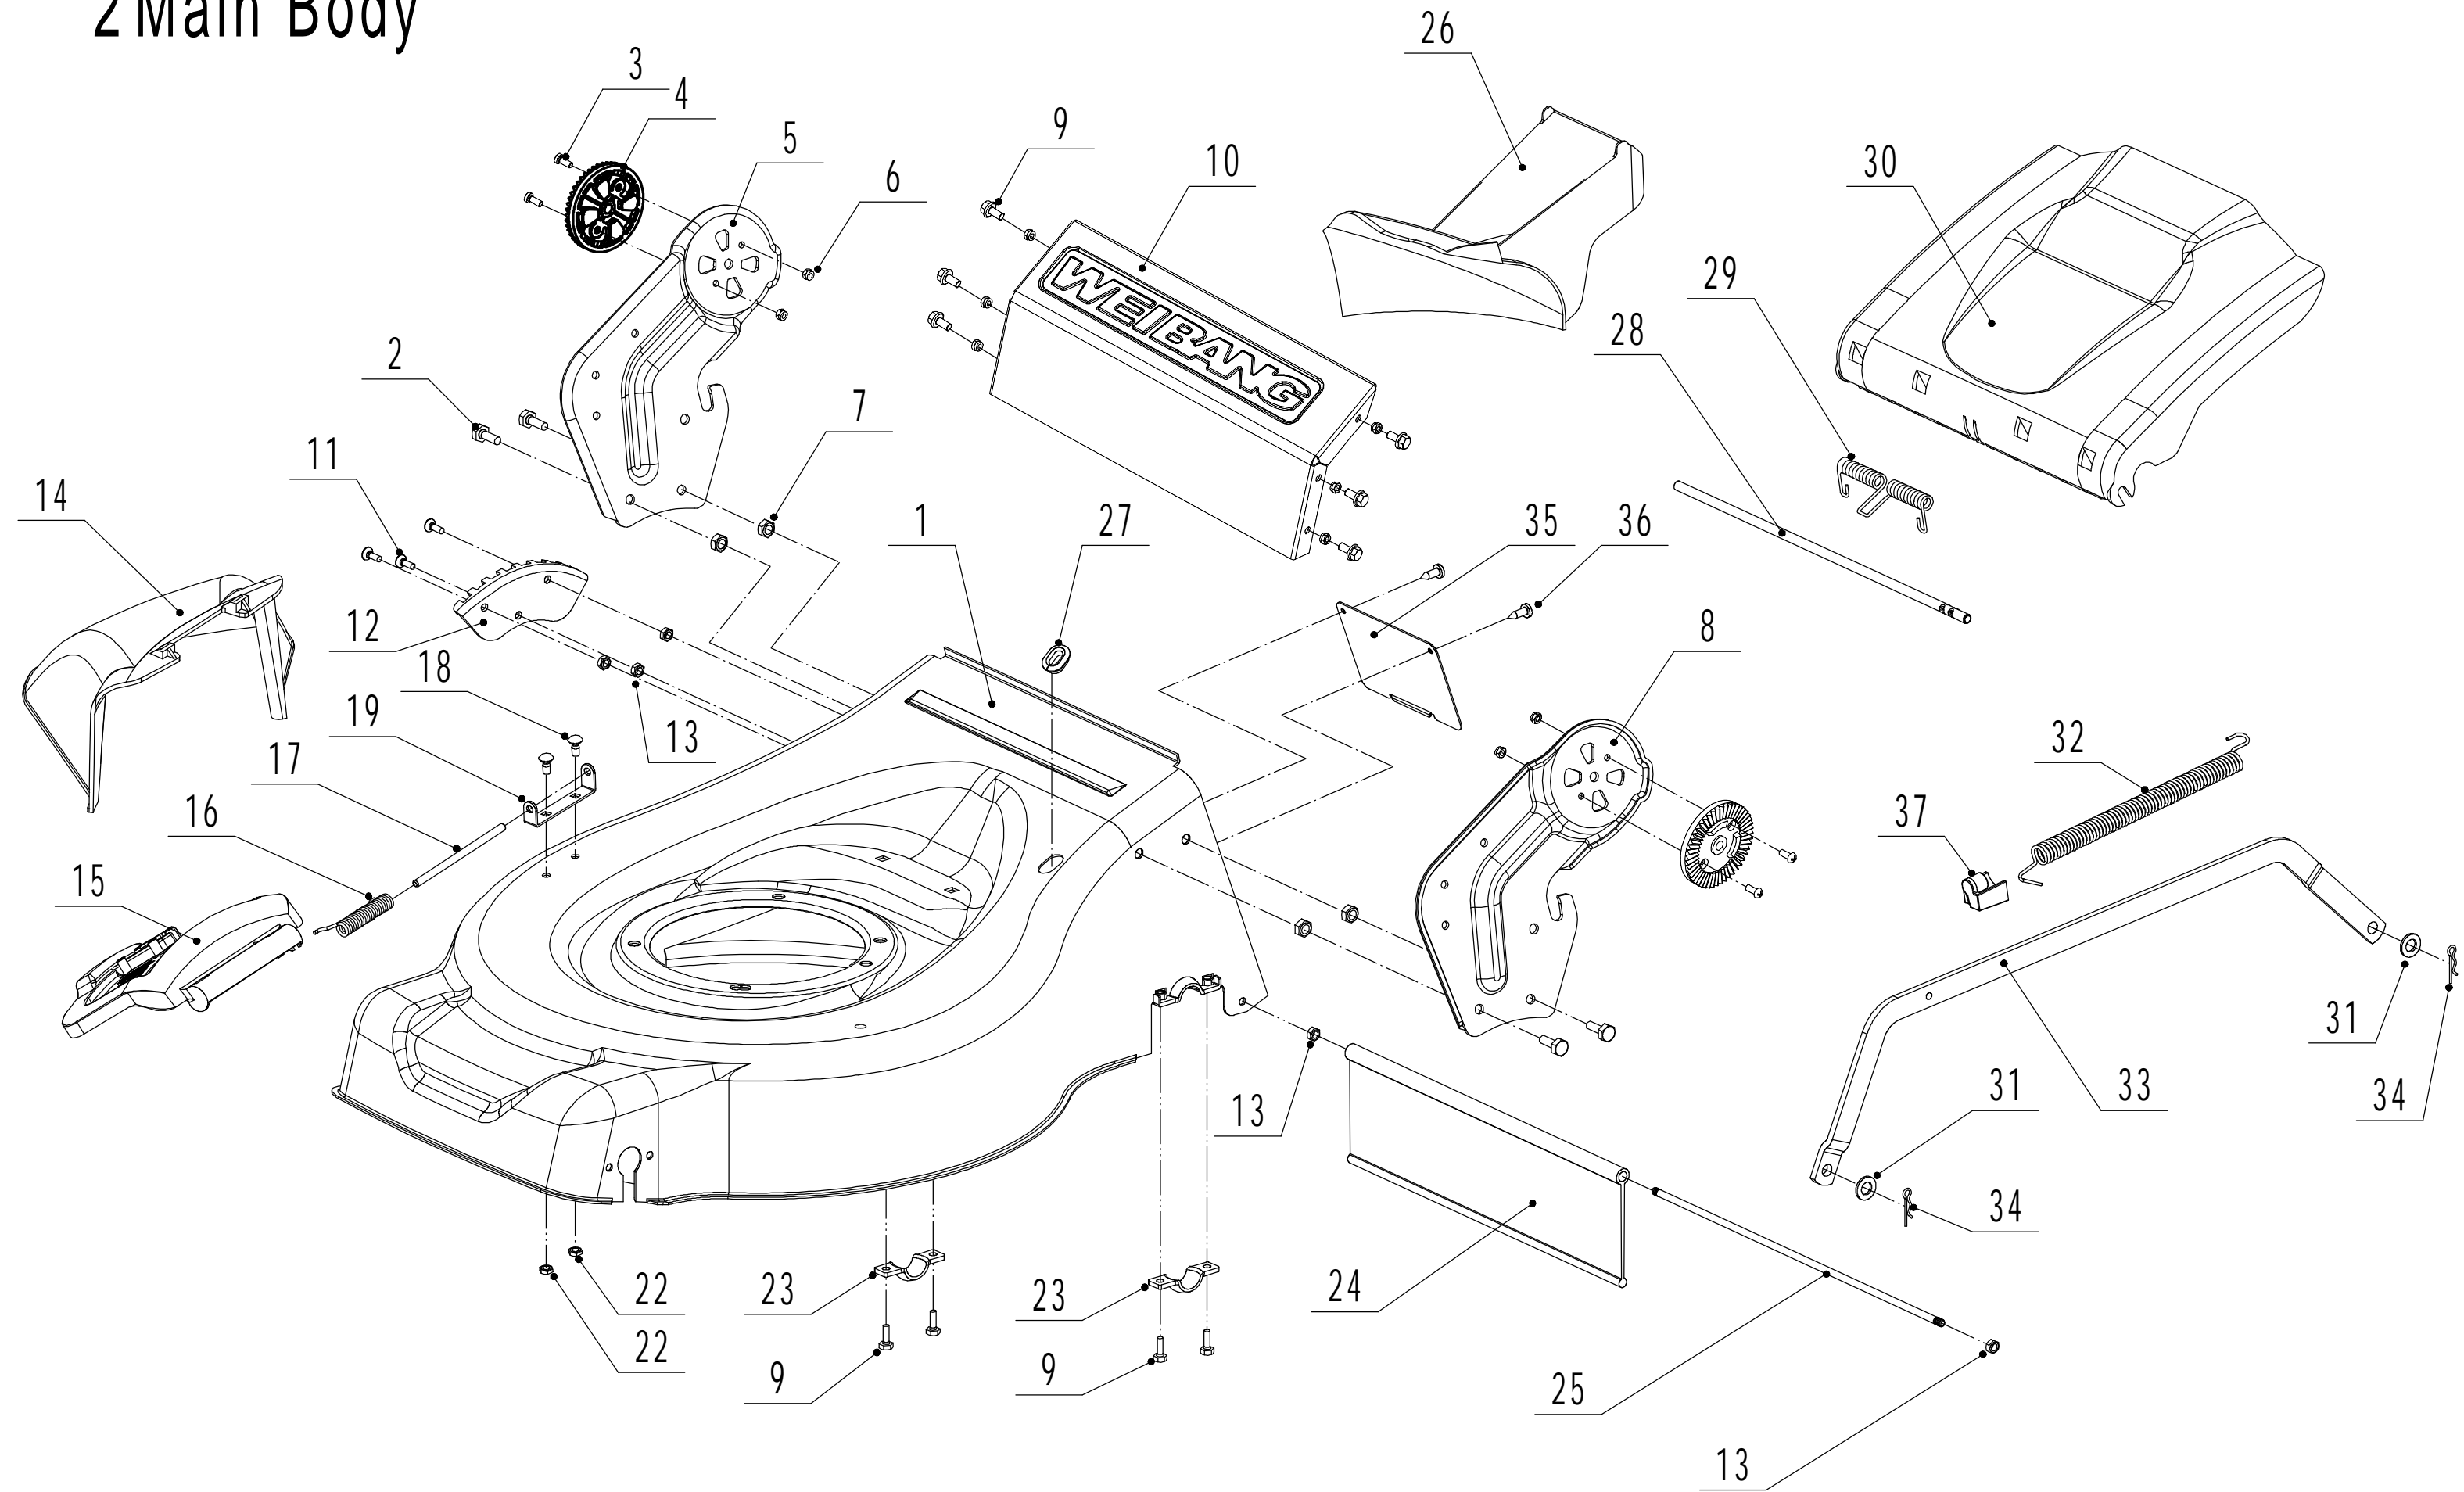

# 2 Main Body

<b>Part 2 - Main Body Spare parts</b>		
<b>No.</b>	<b>ID Zboží</b>	<b>Název</b>
1	5040101011/49	Chassis
2	0102008016	Bolt - M8x16
3	0104005012	Screw - M5x12
4	AVSA000000040/22	Tooth Disc
5	4560112010K/40	Right Handle Bracket
6	0202005000	Lock Nut - M5
7	0202008000	Lock Nut - M8
8	4560111010K/40	Left Handle Bracket
9	0102006012	Bolt - M6x12
10	5040111030/49	Connector
11	0104006016	Screw - M6x16
12	4560110010/01	Graduator
13	0202006000	Lock Nut - M6
14	5040108010	Side Discharge Deflector
15	5040107012	Side Discharge Cover Kit
16	5020119010	Pivot - Side Discharge Cover
17	5020120010/02	Spring - Side Discharge Cover
18	0107006014	Square Neck Bolt
19	5020118010/02	Side Discharge Cover Bracket
22	0204006000	Lock Nut
23	5320114020/01	Upper Bearing Bracket
24	5040113010	Trailing Flap
25	5040112010/02	Pivot - Trailing Flap
26	5040104010	Mulching Plug
27	5360122010	Rubber Ring
28	5040106010/02	Pivot - Rear Cover
29	5360118010	Spring - Rear Cover
30	5040105010	Rear Cover
31	0301010000	Flat Washer
32	WB2100020102/01	Spring - Connecting Rod
33	5040109050/40	Connecting Rod
34	5320333010	Spring Clip
35	5360105010D/49	Baffle
36	0106004009	Screw - ST4.2x9.5
37	4560109012	Spring Bracket

# 8 Tensional part

<b>Part 8 - Variable Speed Pulley Spare parts</b>		
<b>No.</b>	<b>ID Zboží</b>	<b>Název</b>
1	Y094560A1	Tensional Pully Assembly
2	5040114010A1/02	Tensional Arm Bracket
3	4820114010	Tensional Spring
4	4820112010	Nylon Bush
5	5340131010/02	Tensional Pulley Bolt
6	5040115010A1/02	Tensional Arm Weldment
7	0302008000	Big Flat Washer - M8
8	5340129010/02	Spacer1
9	0202008000	Lock Nut - M8
10	5340128010	Tensional Pulley
11	609/2RS	Bearing
12	5340130010/02	Spacer2
13	1001024000	Check Ring For Shaft
14	0107008016	Square Neck Bolt - M8x16
15	0301008000	Flat Washer - 8
16	5040122010/02	Belt limit plate
17	0301006000	Flat Washer - 6
18	0202006000	Nut - M6