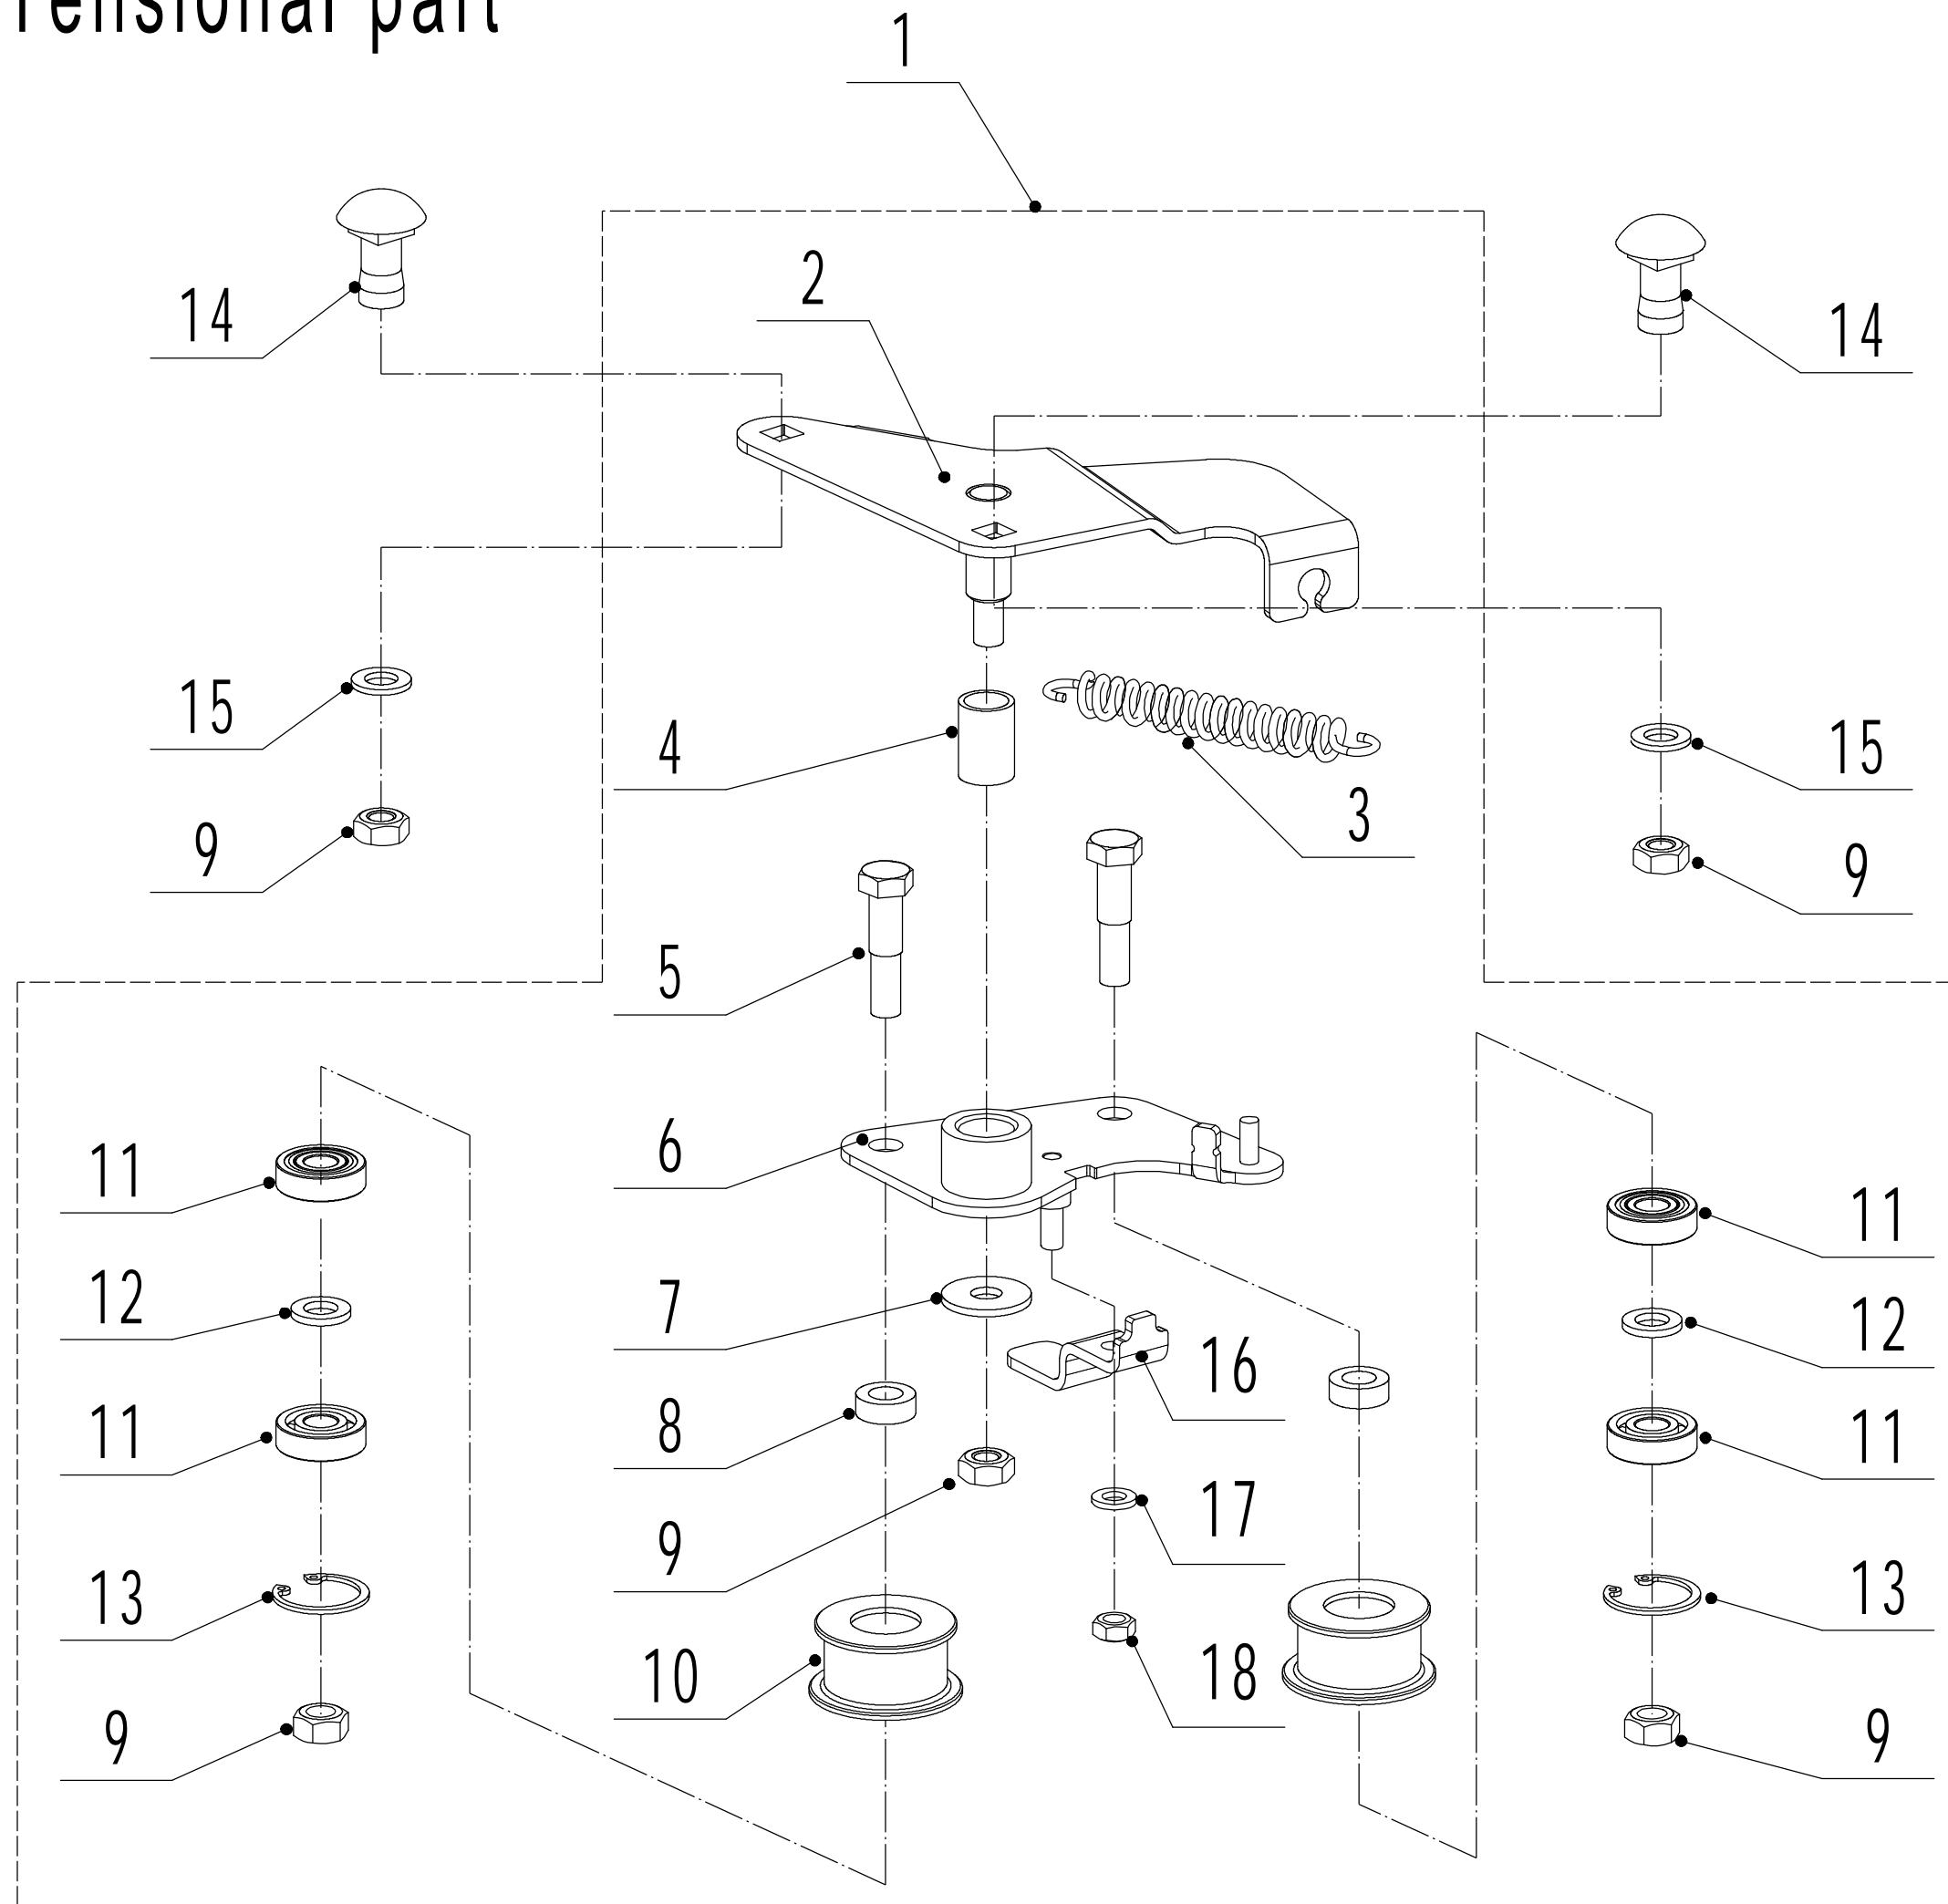

# 6 Handle And Controls

<b>Part 6 - Handle and Controls Spare parts</b>		
<b>No.</b>	<b>ID Zboží</b>	<b>Název</b>
1	5020501020S/49	Handle
2	GM56E010000081	Handle Sheath
3	5320511030S/40	Clutch Lever Weldment
4	5320503020S/40	Brake Lever Weldment
5	5020501030S	Control Box Upper Cover
6	5380508010	Speed Control Grip
7	0106003013	Screw - ST2.9x13
8	5380510010	Throttle Grip
9	0108006060	Screw - M6x60
10	0108006050	Screw - M6x50
11	5020501040S	Control Box Lower Cover
12	LH194-1225	Brake Cable
13	BS120-1140	Clutch Calbe
14	0113040018	Screw
15	ZD8/200	Cable tie
16	0301006000	Spacer
17	5380512010	Throttle Bracket
18	0202006000	Lock Nut
19	5360505010K	Speed Control Bracket
20	0202005000	Lock Nut - M5
21	5360506011	Speed Control Cable Bolt
22	YM90-1370-B	Throttle Cable
23	TX130-1060-A	Speed Control Cable
24	4510511010/01	Hook
25	0301005000	Flat Washer
26	0104005012	Screw - M5x12
27	4510114030	Fix Cap
28	GM48S000000100	Connecting Bolt
29	GM56A100400000	Lock Lever
30	0801008025	Axis Pin - 8x25
31	GM56A100000040/04	Spacer
32	GM56A100000050/01	Spacer
33	GM48S030200000	Tooth Disc Kit
34	0203008000	Lock Nut - M8

# 8 Tensional part

<b>Part 8 - Variable Speed Pulley Spare parts</b>		
<b>No.</b>	<b>ID Zboží</b>	<b>Název</b>
1	Y094560A1	Tensional Pully Assembly
2	5040114010A1/02	Tensional Arm Bracket
3	4820114010	Tensional Spring
4	4820112010	Nylon Bush
5	5340131010/02	Tensional Pulley Bolt
6	5040115010A1/02	Tensional Arm Weldment
7	0302008000	Big Flat Washer - M8
8	5340129010/02	Spacer1
9	0202008000	Lock Nut - M8
10	5340128010	Tensional Pulley
11	609/2RS	Bearing
12	5340130010/02	Spacer2
13	1001024000	Check Ring For Shaft
14	0107008016	Square Neck Bolt - M8x16
15	0301008000	Flat Washer - 8
16	5040122010/02	Belt limit plate
17	0301006000	Flat Washer - 6
18	0202006000	Nut - M6