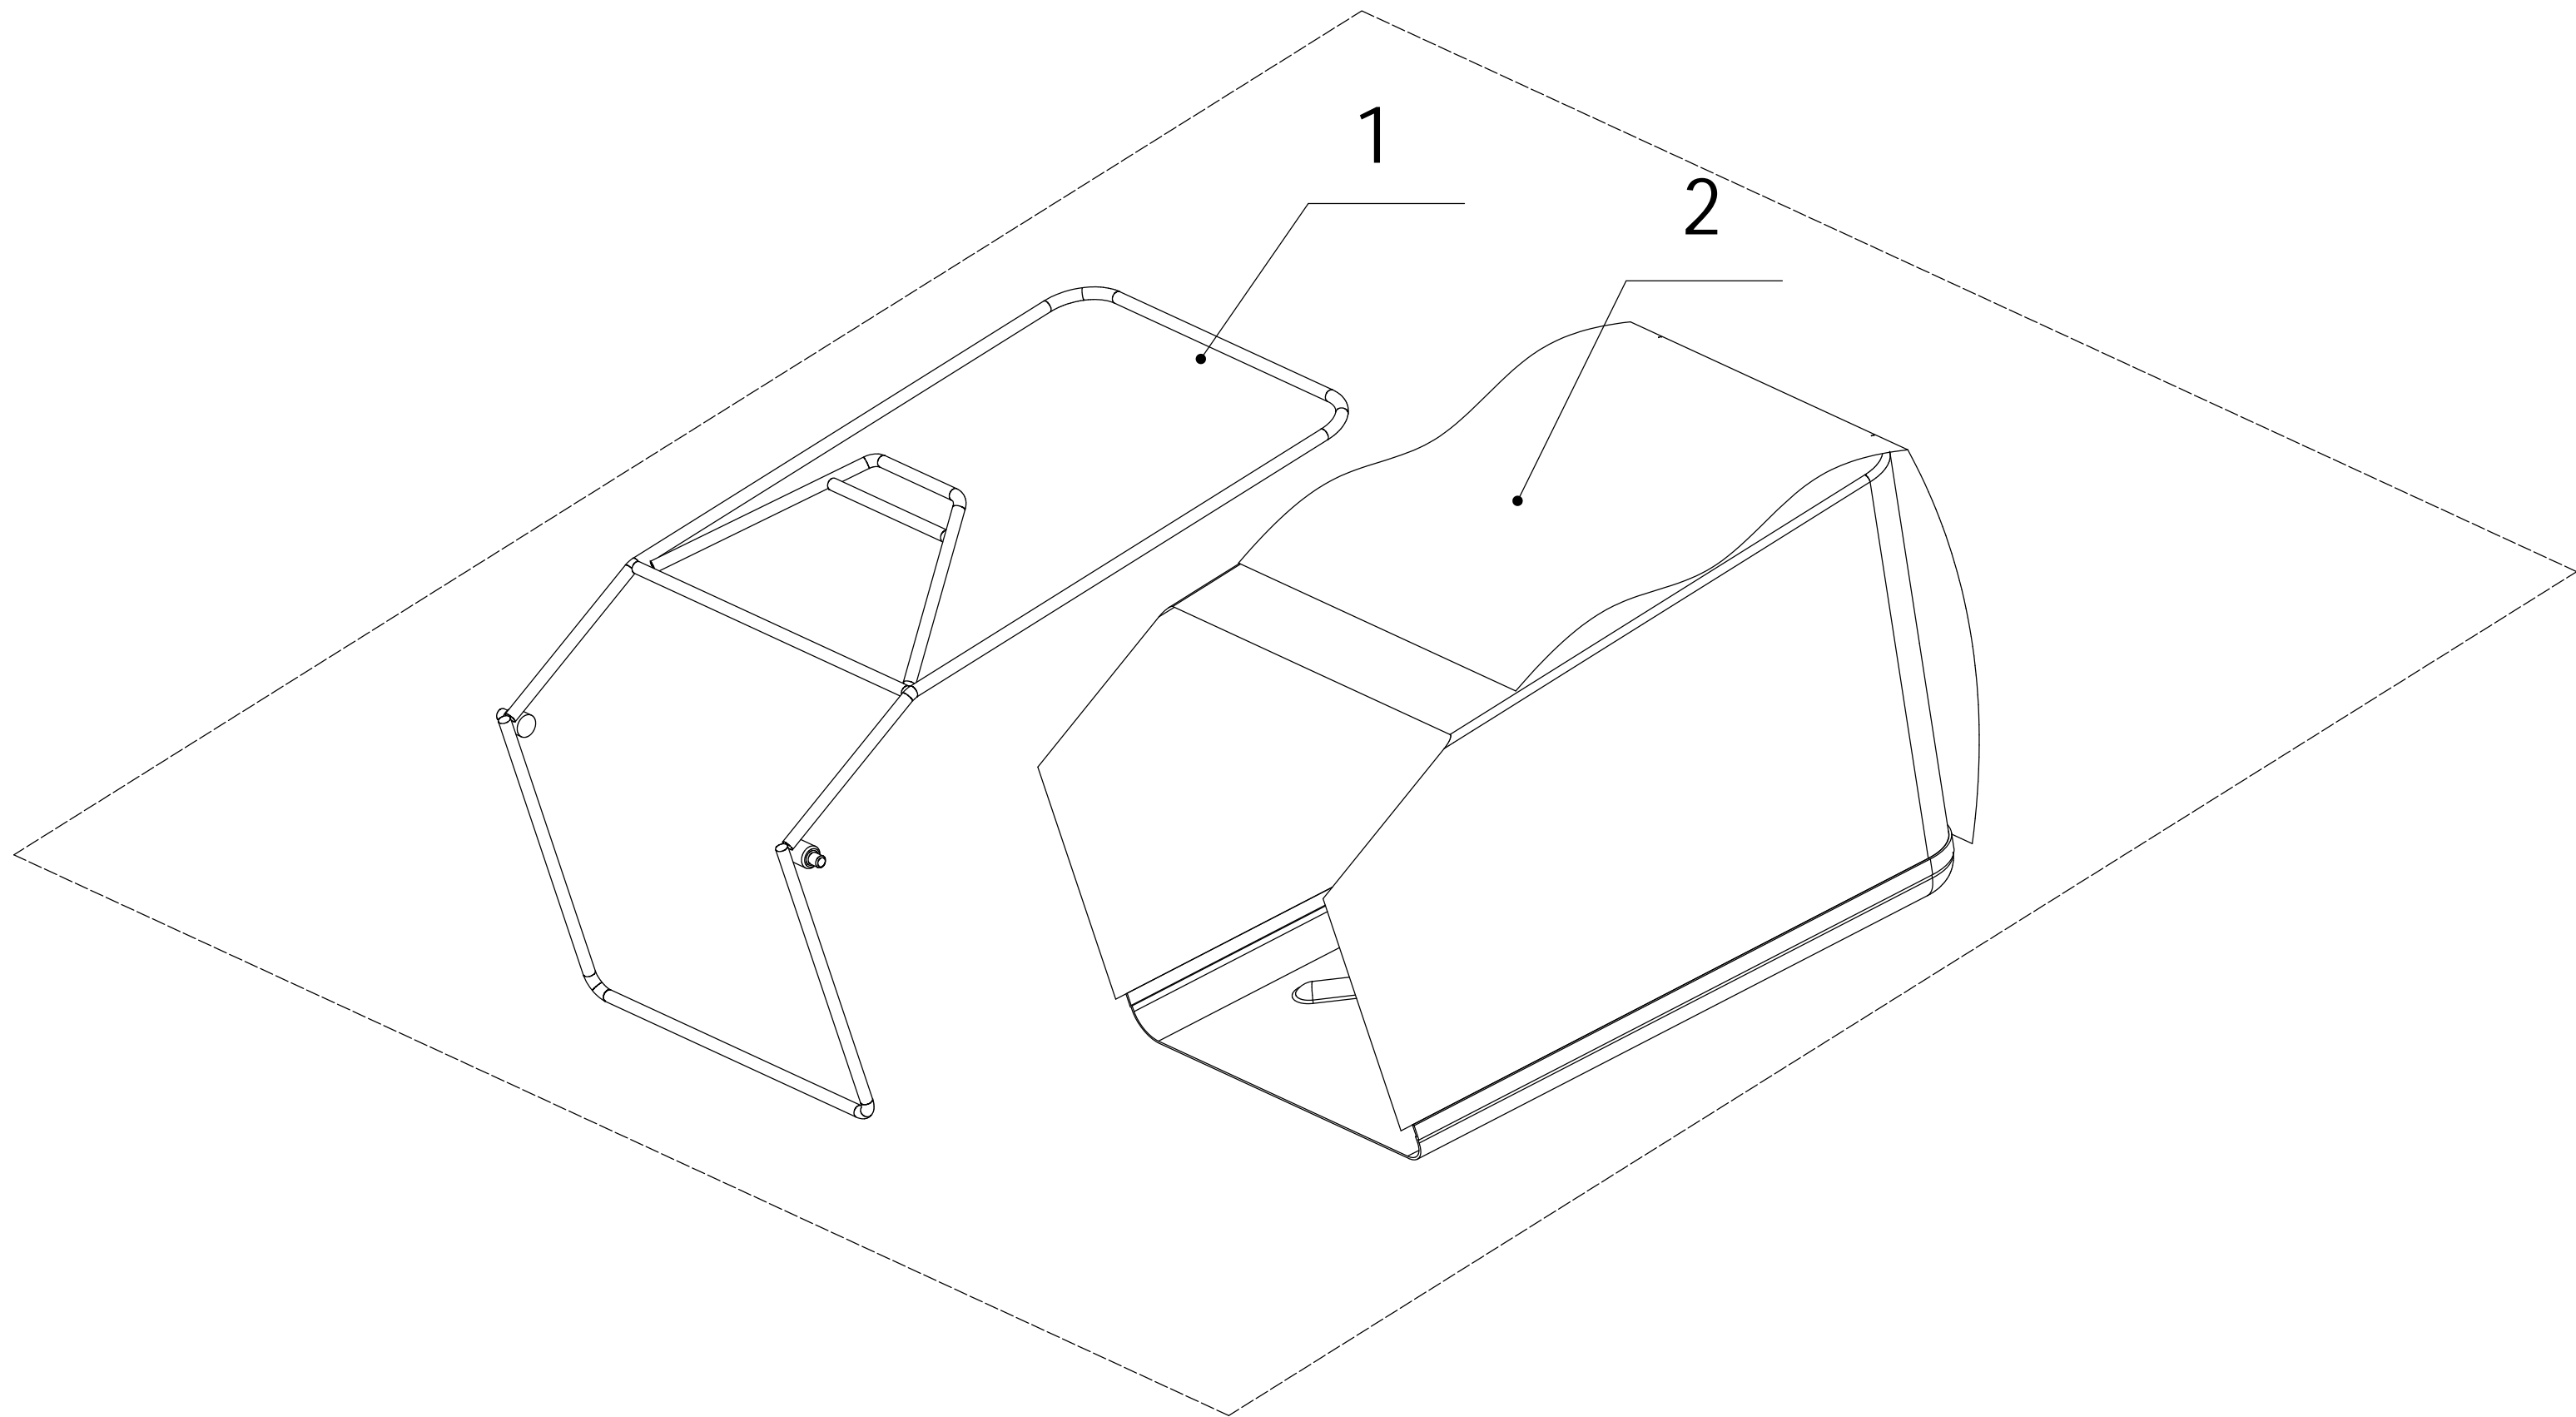

7 Grass Catcher

Part 7 - Grasscatcher Spare parts		
No.	ID Zboží	Název
1	5040602010/22	Grass Catcher Frame
2	5040603010/84	Grass Bag