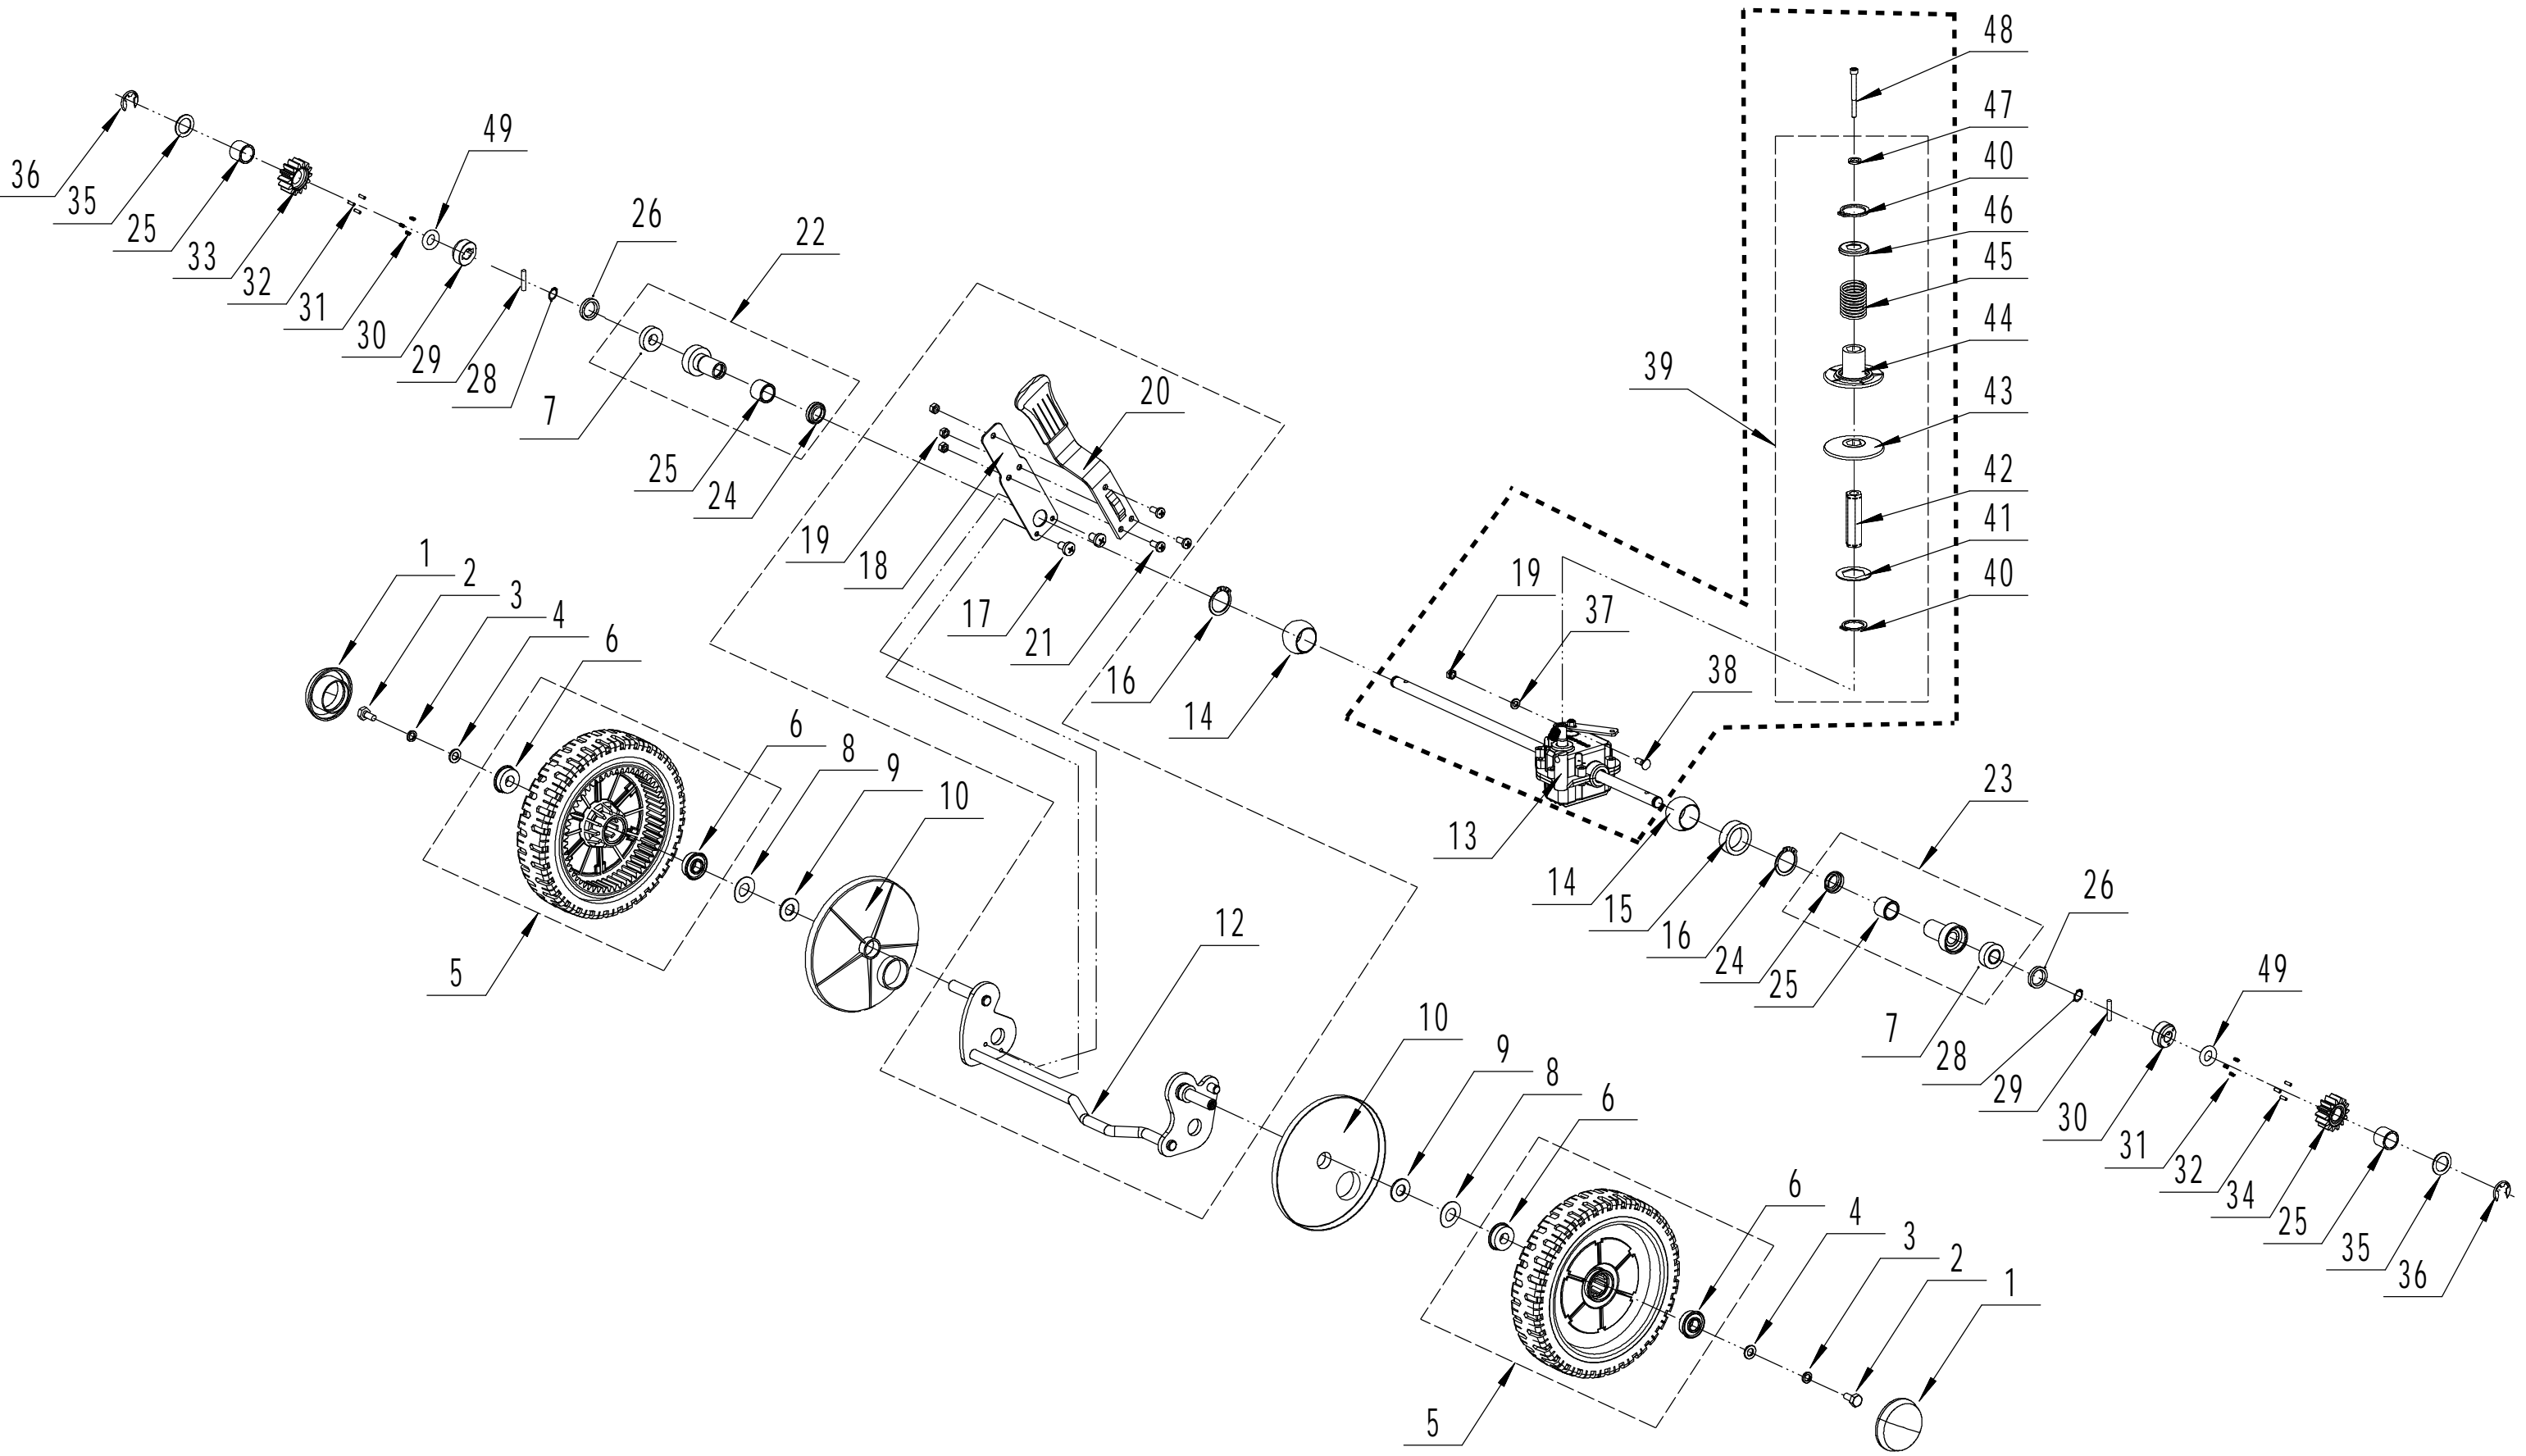

5 Rear axle

Part 5 - Rear Axle Spare parts

No.	ID Zboží	Název
1	5310214010	Wheel Cap
2	0101008015	Bolt - M8x15
3	0401008000	Spring Washer
4	0301008000	Flat Washer
5	5340309010/40	Wheel
6	5310213010	Bearing
7	R8-2RS	Bearing
8	5310211010/02	Spacer
9	5310210010/02	Wheel Axis Washer
10	5340312010	Anti-Dust Shield
12	5040301013/01	Rear Axle Weldment
13	Y20504V0P	Rear Transmission
14	5320328010	Nylon Spherical Bearing
15	5320329010/02	Rear Transmission Partition
16	1001020000	Check Ring For Shaft
17	0113005008	Screw - M5x8
18	5360311010/22	Spring Of Adjustment Lever
19	0202006000	Lock Nut - M6
20	5360310010/40	Adjustment Lever
21	0101006014	Bolt - M6x14
22	Y065321	Right Bearing Assembly
23	Y065320	Left Bearing Assembly
24	5320327010	Dustproof Ring
25	5320326010P	Bearing
26	GM48S010000010	Spacer
28	1001012000	Check Ring For Shaft
29	HQ000100060	Pin For Ratchet
30	HQ000100050	Ratchet
31	HQ000100040	Spring
32	HQ000100030	Pin
33	HQ000100020	Right Drive Pinion
34	HQ000100010	Left Drive Pinion
35	5020311010/04	Friction Mat
36	1301009000	Check Ring
37	0301006000	Flat Washer
38	0107006014	Bolt - M6x14
39	Y115380	Speed Variator Assembly
40	1001017000	Check Ring For Shaft
41	4820320010/02	Inner Hex Washer
42	4820321010/02	Hex Adapter
43	5380309010	Lower Pulley Disc
44	5380308010	Active Pulley Disc
45	4820324010	Pressing Spring
46	4820325010/02	Spring Cap
47	0401005000	Spring Washer

No.	ID Zboží	Název
48	0103005055	Bolt - M5x55
49	1401025015	O Sealing Ring