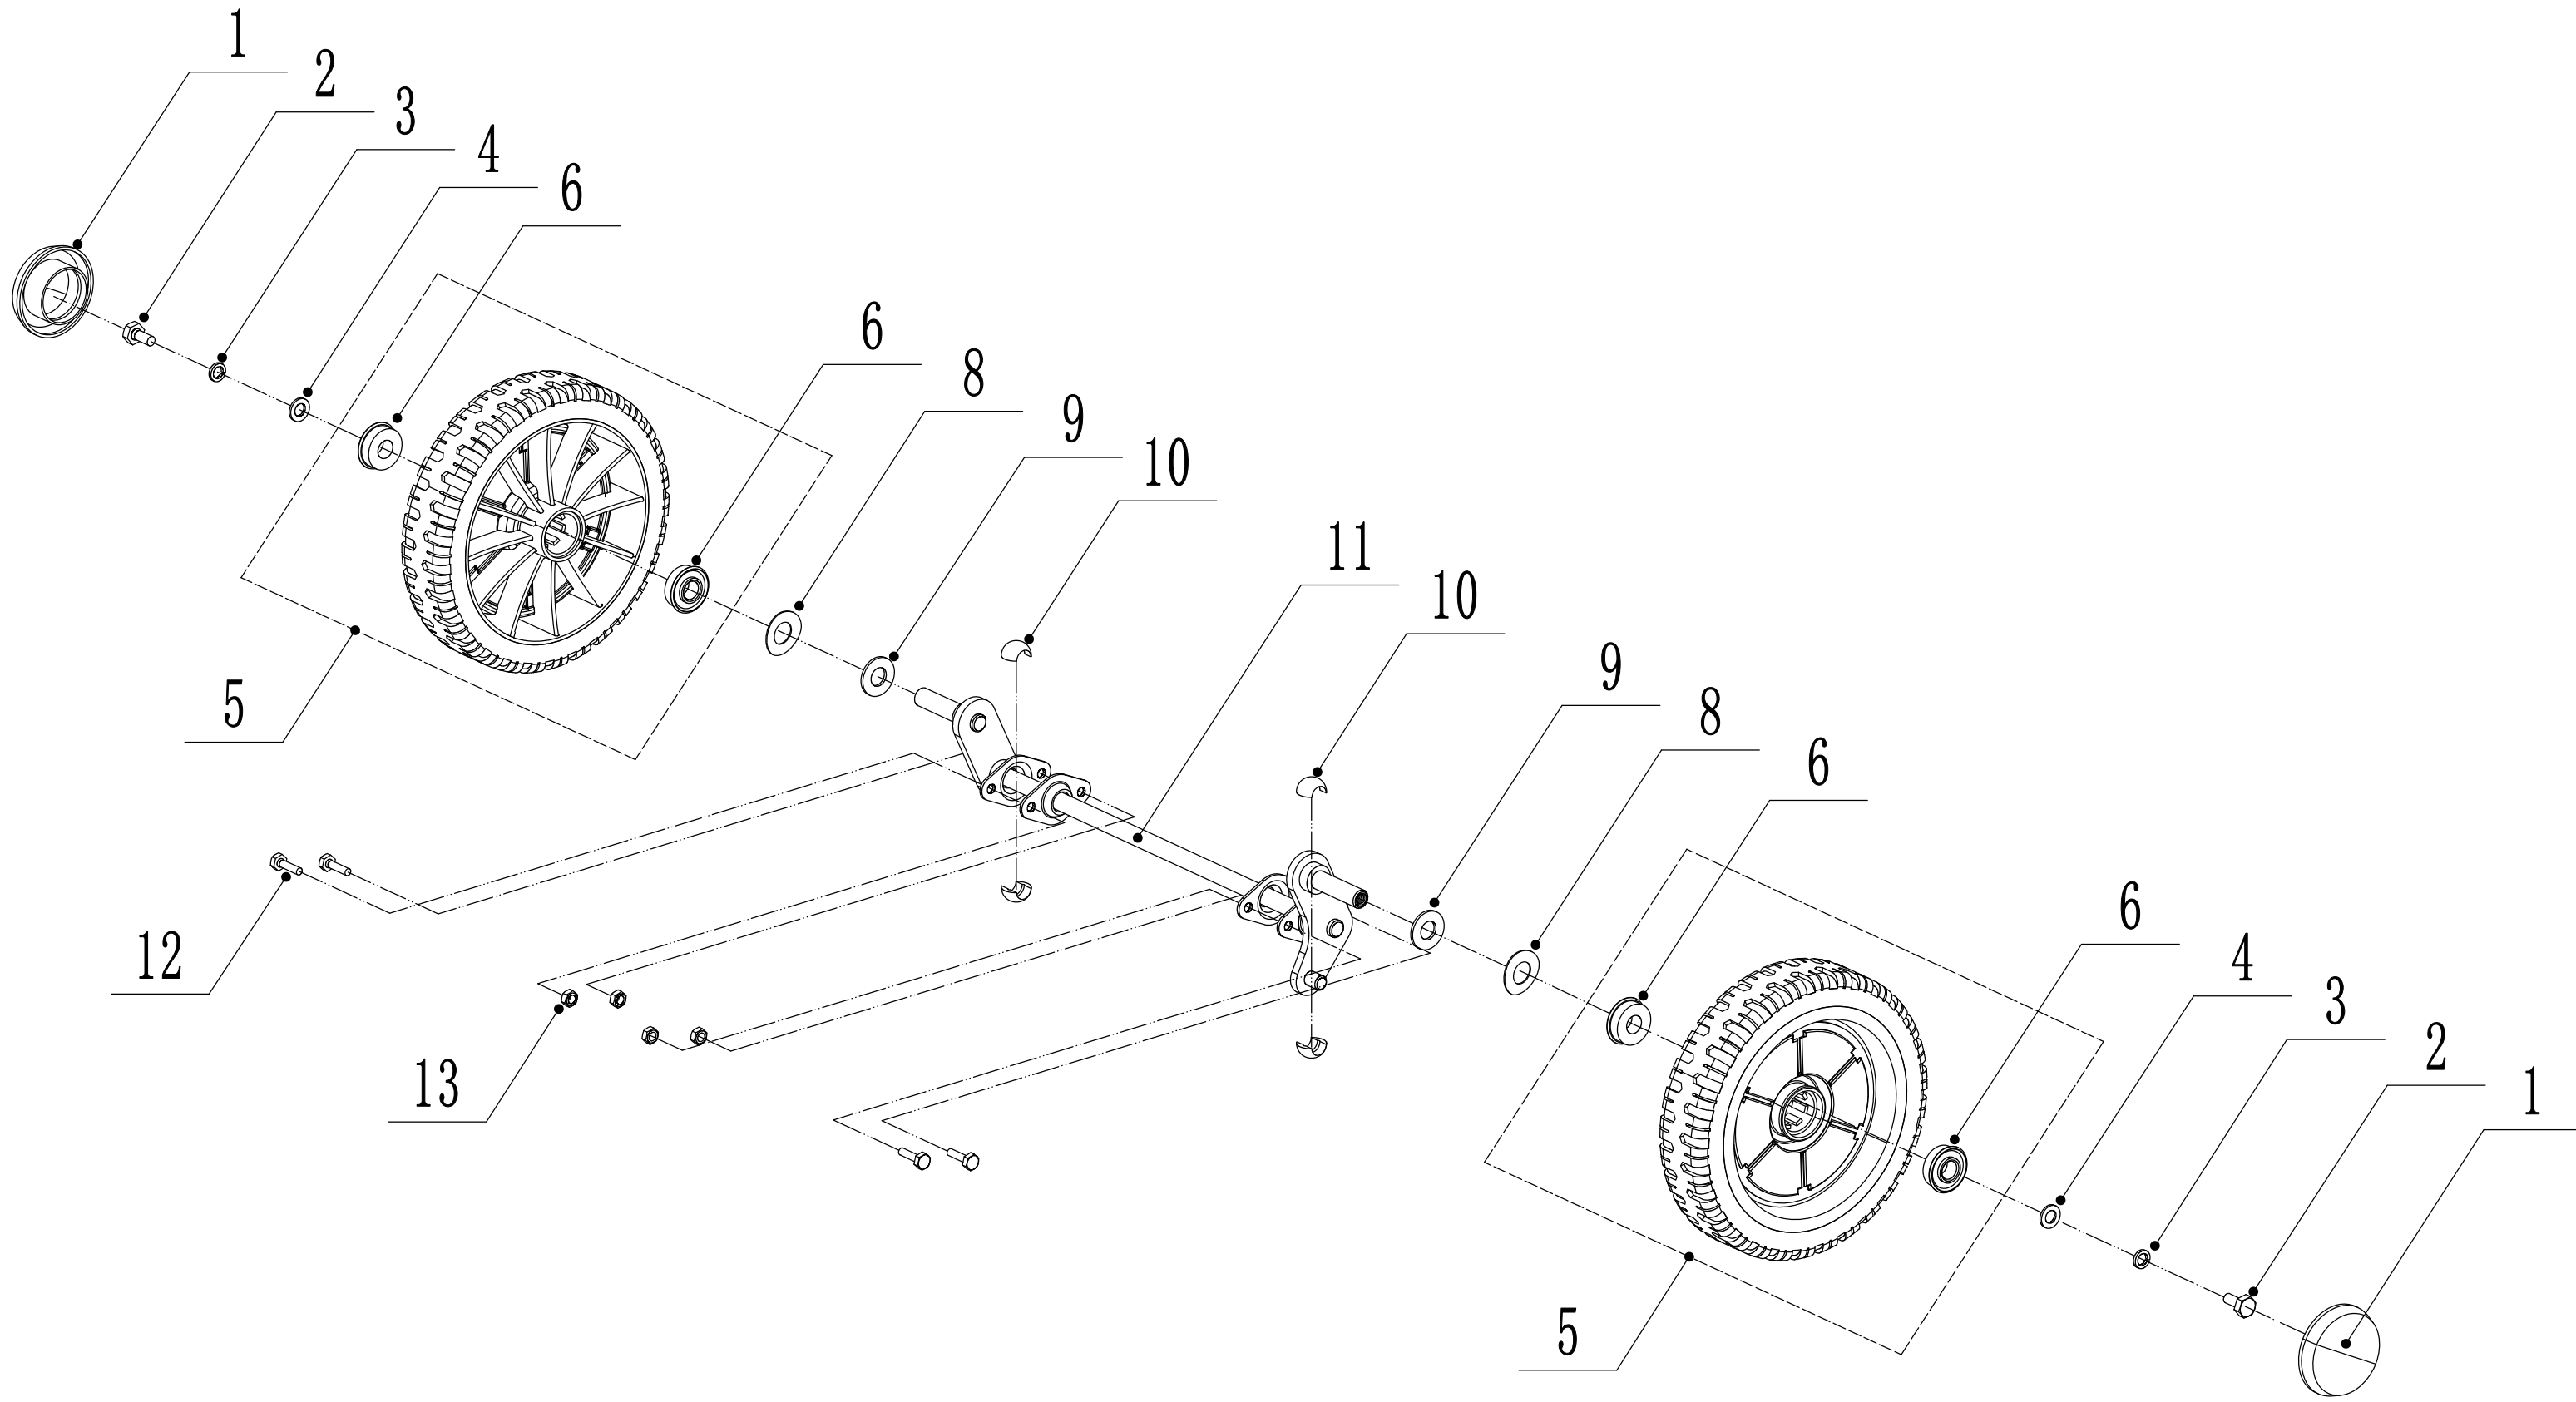

2 Main Body

Part 2 - Main Body Spare parts		
No.	ID Zboží	Název
1	5040101011/49	Chassis
2	0102008016	Bolt - M8x16
3	0104005012	Screw - M5x12
4	AVSA000000040/22	Tooth Disc
5	4560112010K/40	Right Handle Bracket
6	0202005000	Lock Nut - M5
7	0202008000	Lock Nut - M8
8	4560111010K/40	Left Handle Bracket
9	0102006012	Bolt - M6x12
10	5040111030/49	Connector
11	0104006016	Screw - M6x16
12	4560110010/01	Graduator
13	0202006000	Lock Nut - M6
14	5040108010	Side Discharge Deflector
15	5040107012	Side Discharge Cover Kit
16	5020119010	Pivot - Side Discharge Cover
17	5020120010/02	Spring - Side Discharge Cover
18	0107006014	Square Neck Bolt
19	5020118010/02	Side Discharge Cover Bracket
22	0204006000	Lock Nut
23	5320114020/01	Upper Bearing Bracket
24	5040113010	Trailing Flap
25	5040112010/02	Pivot - Trailing Flap
26	5040104010	Mulching Plug
27	5360122010	Rubber Ring
28	5040106010/02	Pivot - Rear Cover
29	5360118010	Spring - Rear Cover
30	5040105010	Rear Cover
31	0301010000	Flat Washer
32	WB2100020102/01	Spring - Connecting Rod
33	5040109050/40	Connecting Rod
34	5320333010	Spring Clip
35	5360105010D/49	Baffle
36	0106004009	Screw - ST4.2x9.5
37	4560109012	Spring Bracket

4 Front Axle

Part 4 - Front Axle Spare parts

No.	ID Zboží	Název
1	5310214010	Wheel Cap
2	0101008015	Bolt - M8x15
3	0401008000	Spring Washer
4	0301008000	Flat Washer
5	5310212010/40	Wheel
6	5310213010	Bearing
8	5310211010/02	Spacer
9	5310210010/02	Wheel Axis Spacer
10	5310209010	Spherical Bearing
11	5040201020/01	Front Axle Welding
12	0102006012	Hex Flange Bolt - M6x12
13	0202006000	Lock Nut - M6