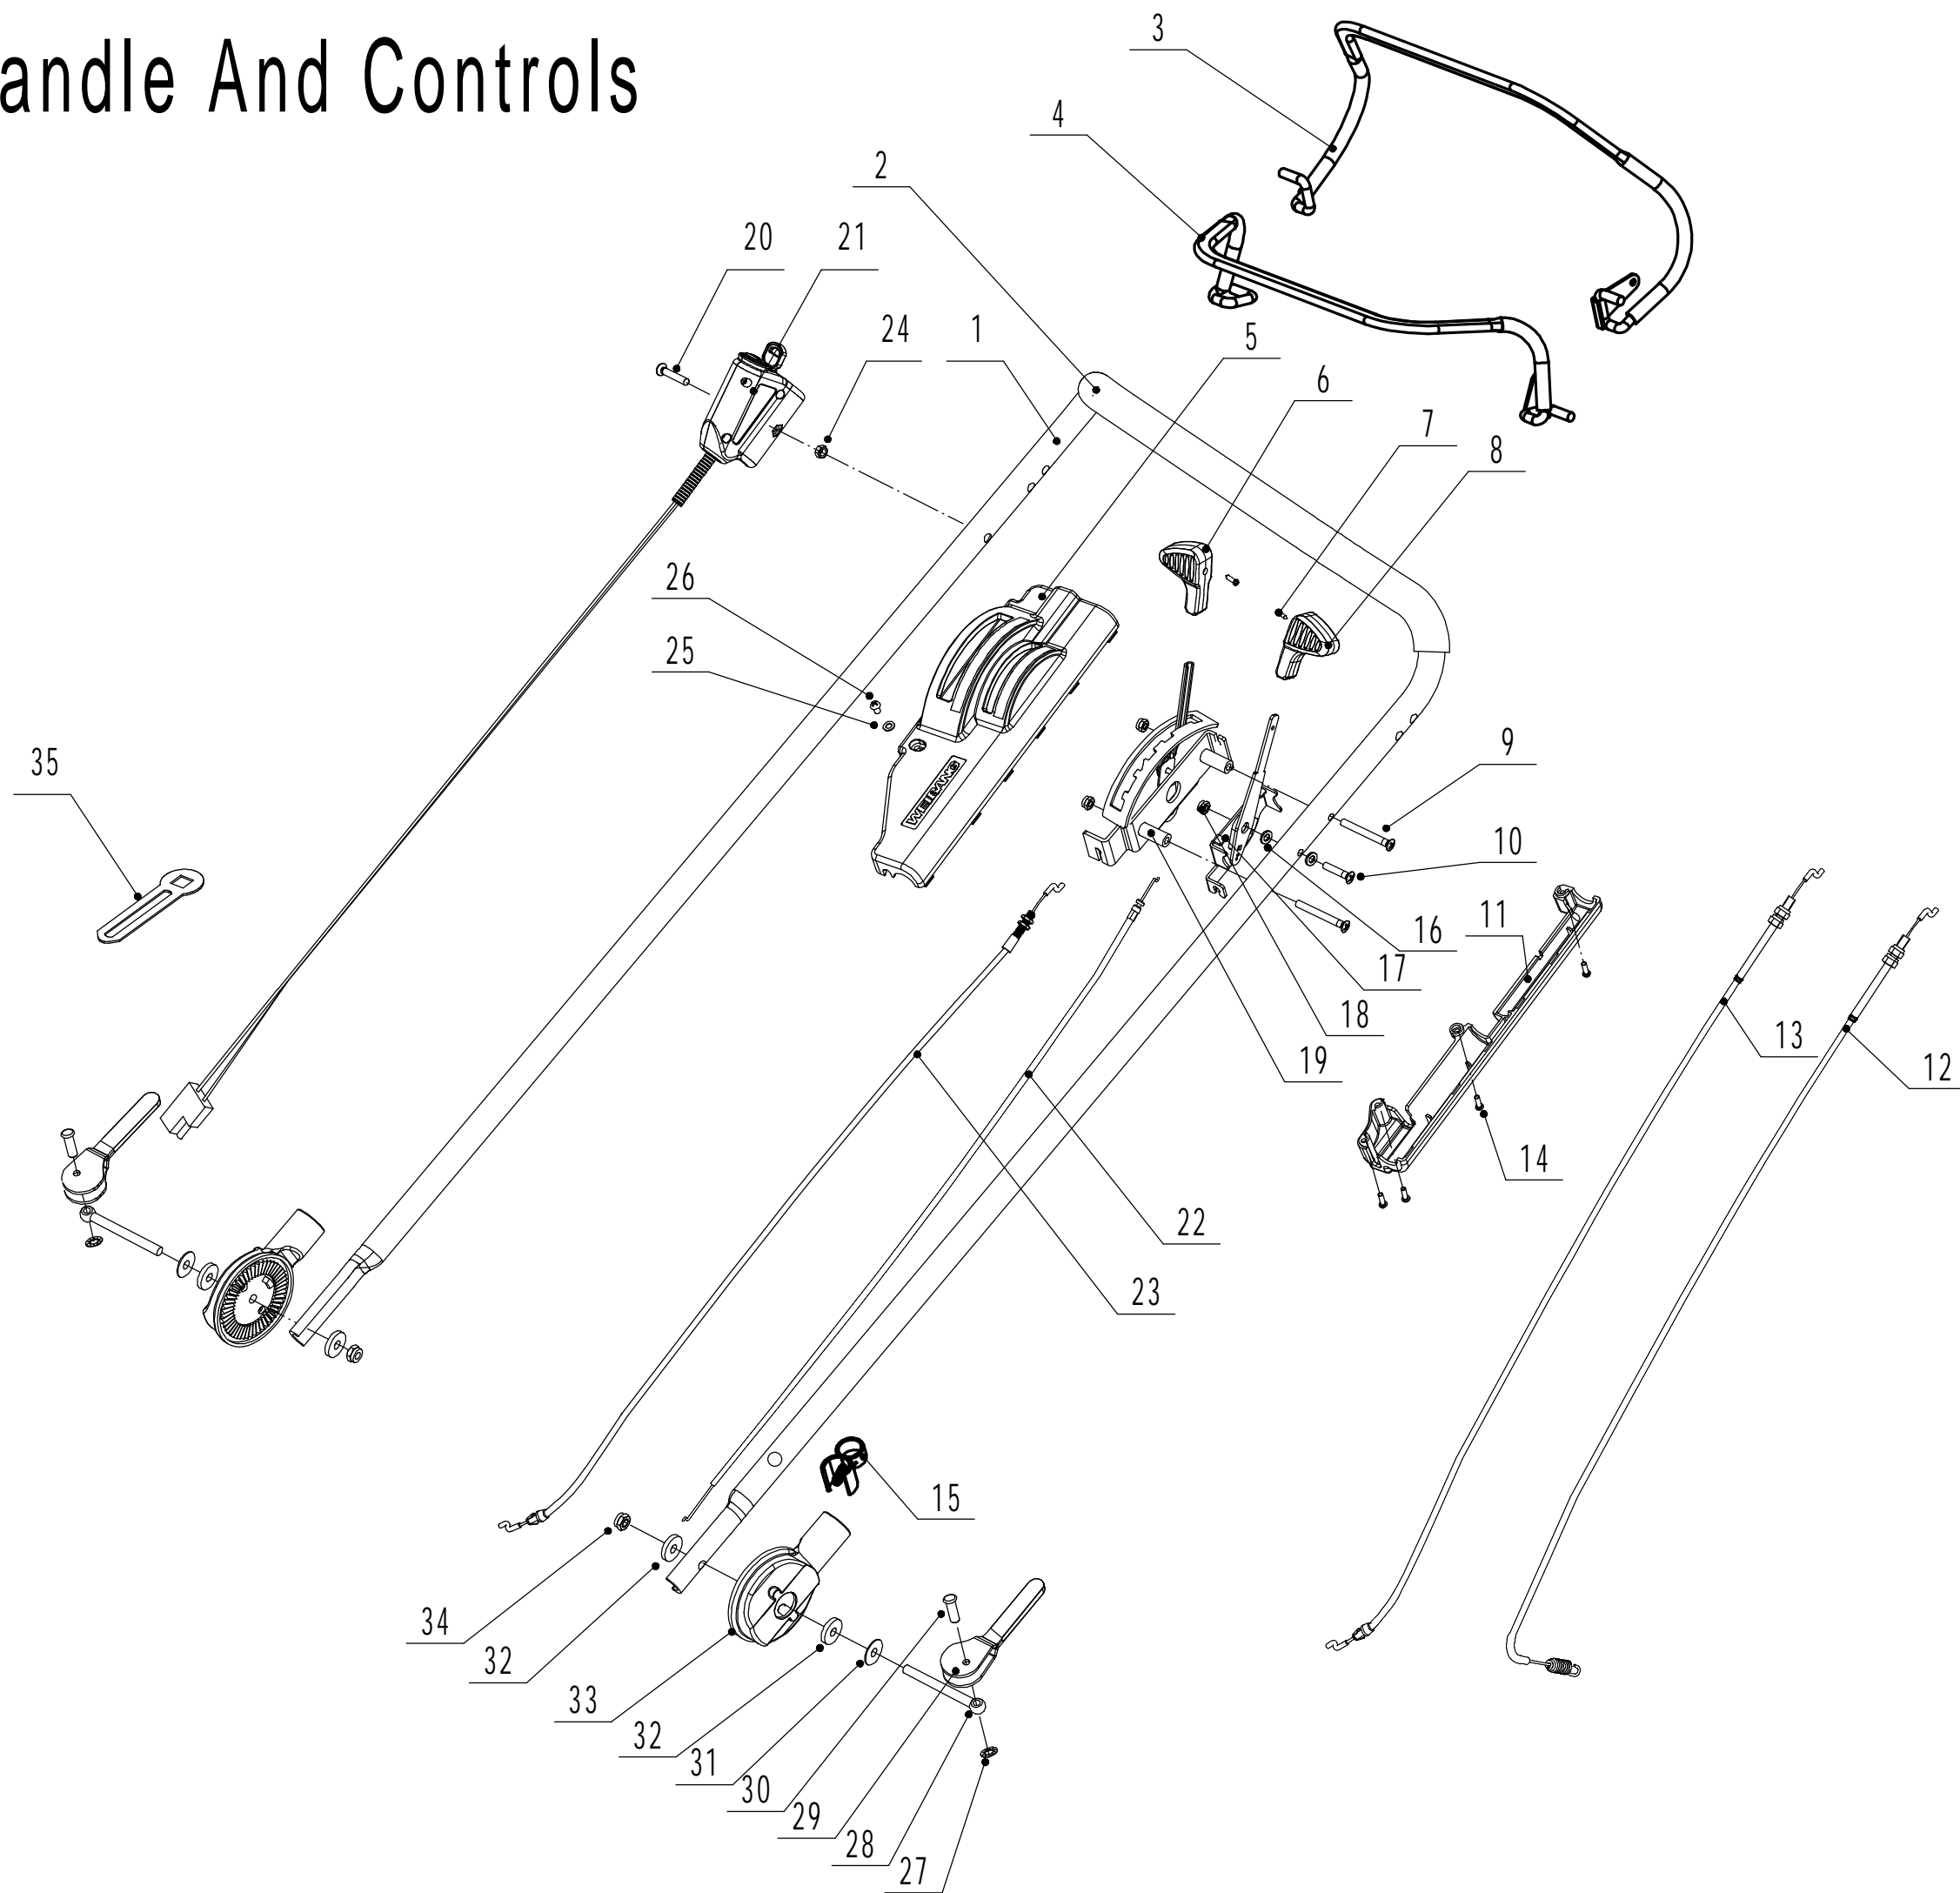

4 Front Axle

Part 4 - Front Axle Spare parts

No.	ID Zboží	Název
1	5310214010	Wheel Cap
2	0101008015	Bolt - M8x15
3	0401008000	Spring Washer
4	0301008000	Flat Washer
5	5310212010/40	Wheel
6	5310213010	Bearing
8	5310211010/02	Spacer
9	5310210010/02	Wheel Axis Spacer
10	5310209010	Spherical Bearing
11	5040201020/01	Front Axle Welding
12	0102006012	Hex Flange Bolt - M6x12
13	0202006000	Lock Nut - M6

No.	ID Zboží	Název
48	0103005055	Bolt - M5x55
49	1401025015	O Sealing Ring

6 Handle And Controls

Part 6 - Handle and Controls Spare parts

No.	ID Zboží	Název
1	5020501020S/49	Handle
2	GM56E010000082	Handle Sheath
3	5320511030S/40	Clutch Lever
4	5320503020S/40	OPC Lever
5	5020501030S	Control Cover - Upper
6	5380508010	Grip - Speed Lever
7	0106003013	Screw - ST2.9x13
8	5380510010	Grip - Throttle Lever
9	0108006060	Screw - M6x60
10	0108006050	Screw - M6x60
11	5020501040S	Control Cover - Lower
12	LH194-1225	Clutch Cable
13	BS120-1140	OPC Cable (Engine Brake)
14	0113040018	Screw
15	ZD8/200	Cable tie
16	0301006000	Washer - M6
17	5380512010	Throttle Control Bracket
18	0202006000	Lock Nut - M6
19	5360505010K	Speed Control Bracket
20	0108006030	Cross Slot bolt
21	YJQD/504A	Button Start Assembly
22	YM90-1370-B	Throttle Cable
23	TX130-1060-A	Speed Control Cable
24	0202006000	Lock Nut-M6
25	0301005000	Flat Washer
26	0104005012	Screw - M5x12
27	4510114030	Fix Cap
28	GM48S000000100	Connecting Bolt
29	GM56A100400000	Lock Lever
30	0801008025	Pin - 8x25
31	GM56A100000040/04	Spacer
32	GM56A100000050/01	Spacer
33	GM48S030200000	Tooth Disc Kit
34	0203008000	Lock Nut - M8
35	40E0109000	Pressing Plate