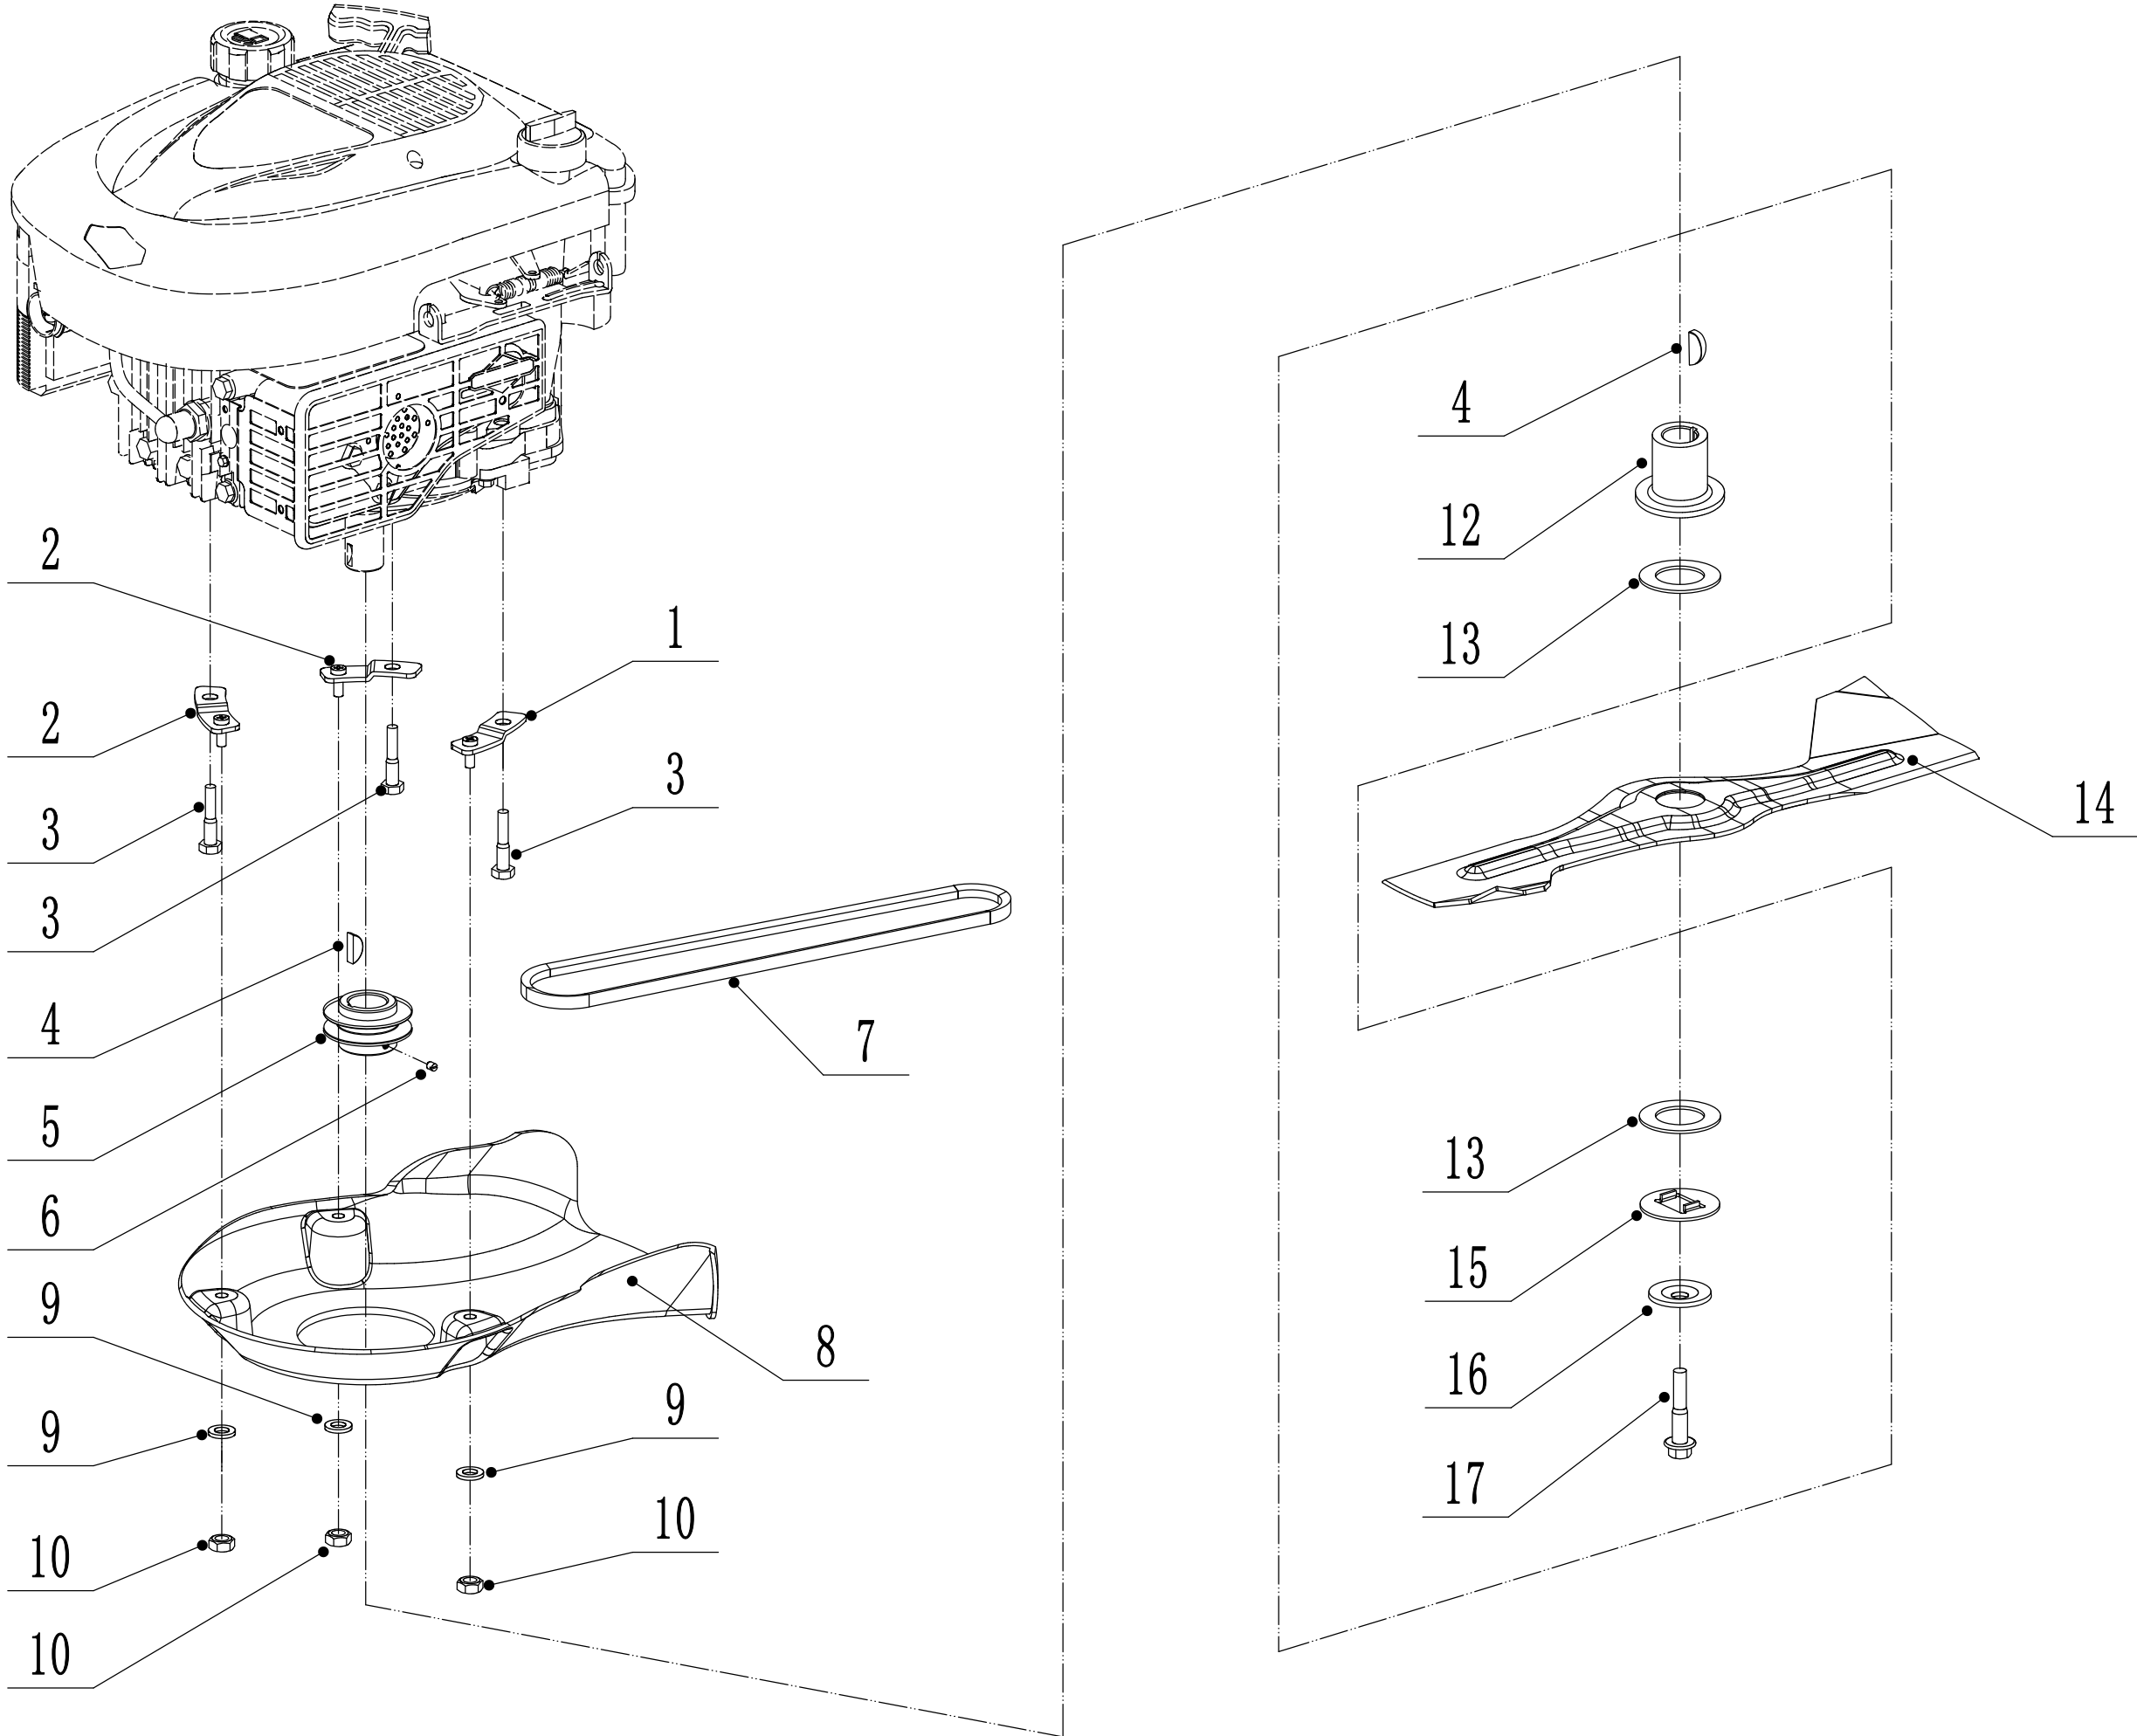

2 Main Body

Part 2 - Main Body Spare parts		
No.	ID Zboží	Název
1	5040101011/49	Chassis
2	0102008016	Bolt - M8x16
3	0104005012	Screw - M5x12
4	AVSA000000040/22	Tooth Disc
5	4560112010K/40	Right Handle Bracket
6	0202005000	Lock Nut - M5
7	0202008000	Lock Nut - M8
8	4560111010K/40	Left Handle Bracket
9	0102006012	Bolt - M6x12
10	5040111030/49	Connector
11	0104006016	Screw - M6x16
12	4560110010/01	Graduator
13	0202006000	Lock Nut - M6
14	5040108010	Side Discharge Deflector
15	5040107012	Side Discharge Cover Kit
16	5020119010	Pivot - Side Discharge Cover
17	5020120010/02	Spring - Side Discharge Cover
18	0107006014	Square Neck Bolt
19	5020118010/02	Side Discharge Cover Bracket
22	0204006000	Lock Nut
23	5320114020/01	Upper Bearing Bracket
24	5040113010	Trailing Flap
25	5040112010/02	Pivot - Trailing Flap
26	5040104010	Mulching Plug
27	5360122010	Rubber Ring
28	5040106010/02	Pivot - Rear Cover
29	5360118010	Spring - Rear Cover
30	5040105010	Rear Cover
31	0301010000	Flat Washer
32	WB2100020102/01	Spring - Connecting Rod
33	5040109050/40	Connecting Rod
34	5320333010	Spring Clip
35	5360105010D/49	Baffle
36	0106004009	Screw - ST4.2x9.5
37	4560109012	Spring Bracket

3 Blade System

Part 3 - Blade System Spare parts		
No.	ID Zboží	Název
1	5360111010/02	Engine Washer 1
2	5360112010/02	Engine Washer 2
3	5320115010	Screw - 3/8x16x25
4	4510401010	Key 4
5	4560402040/02	Engine Pulley
6	0105006006	Screw - M6x6
7	5620133010S	V Belt - V10x835 30°
8	5040102010	Belt Shield
9	0302006000	Big Flat Washer
10	0202006000	Lock Nut - M6
12	5320404020/02	Adapter
13	5310402010	Friction Washer
14	5020405010A/32	Blade
15	5310404010/02	Lock Disc
16	5310406010/04	Spring Washer
17	5320405011	Central Bolt