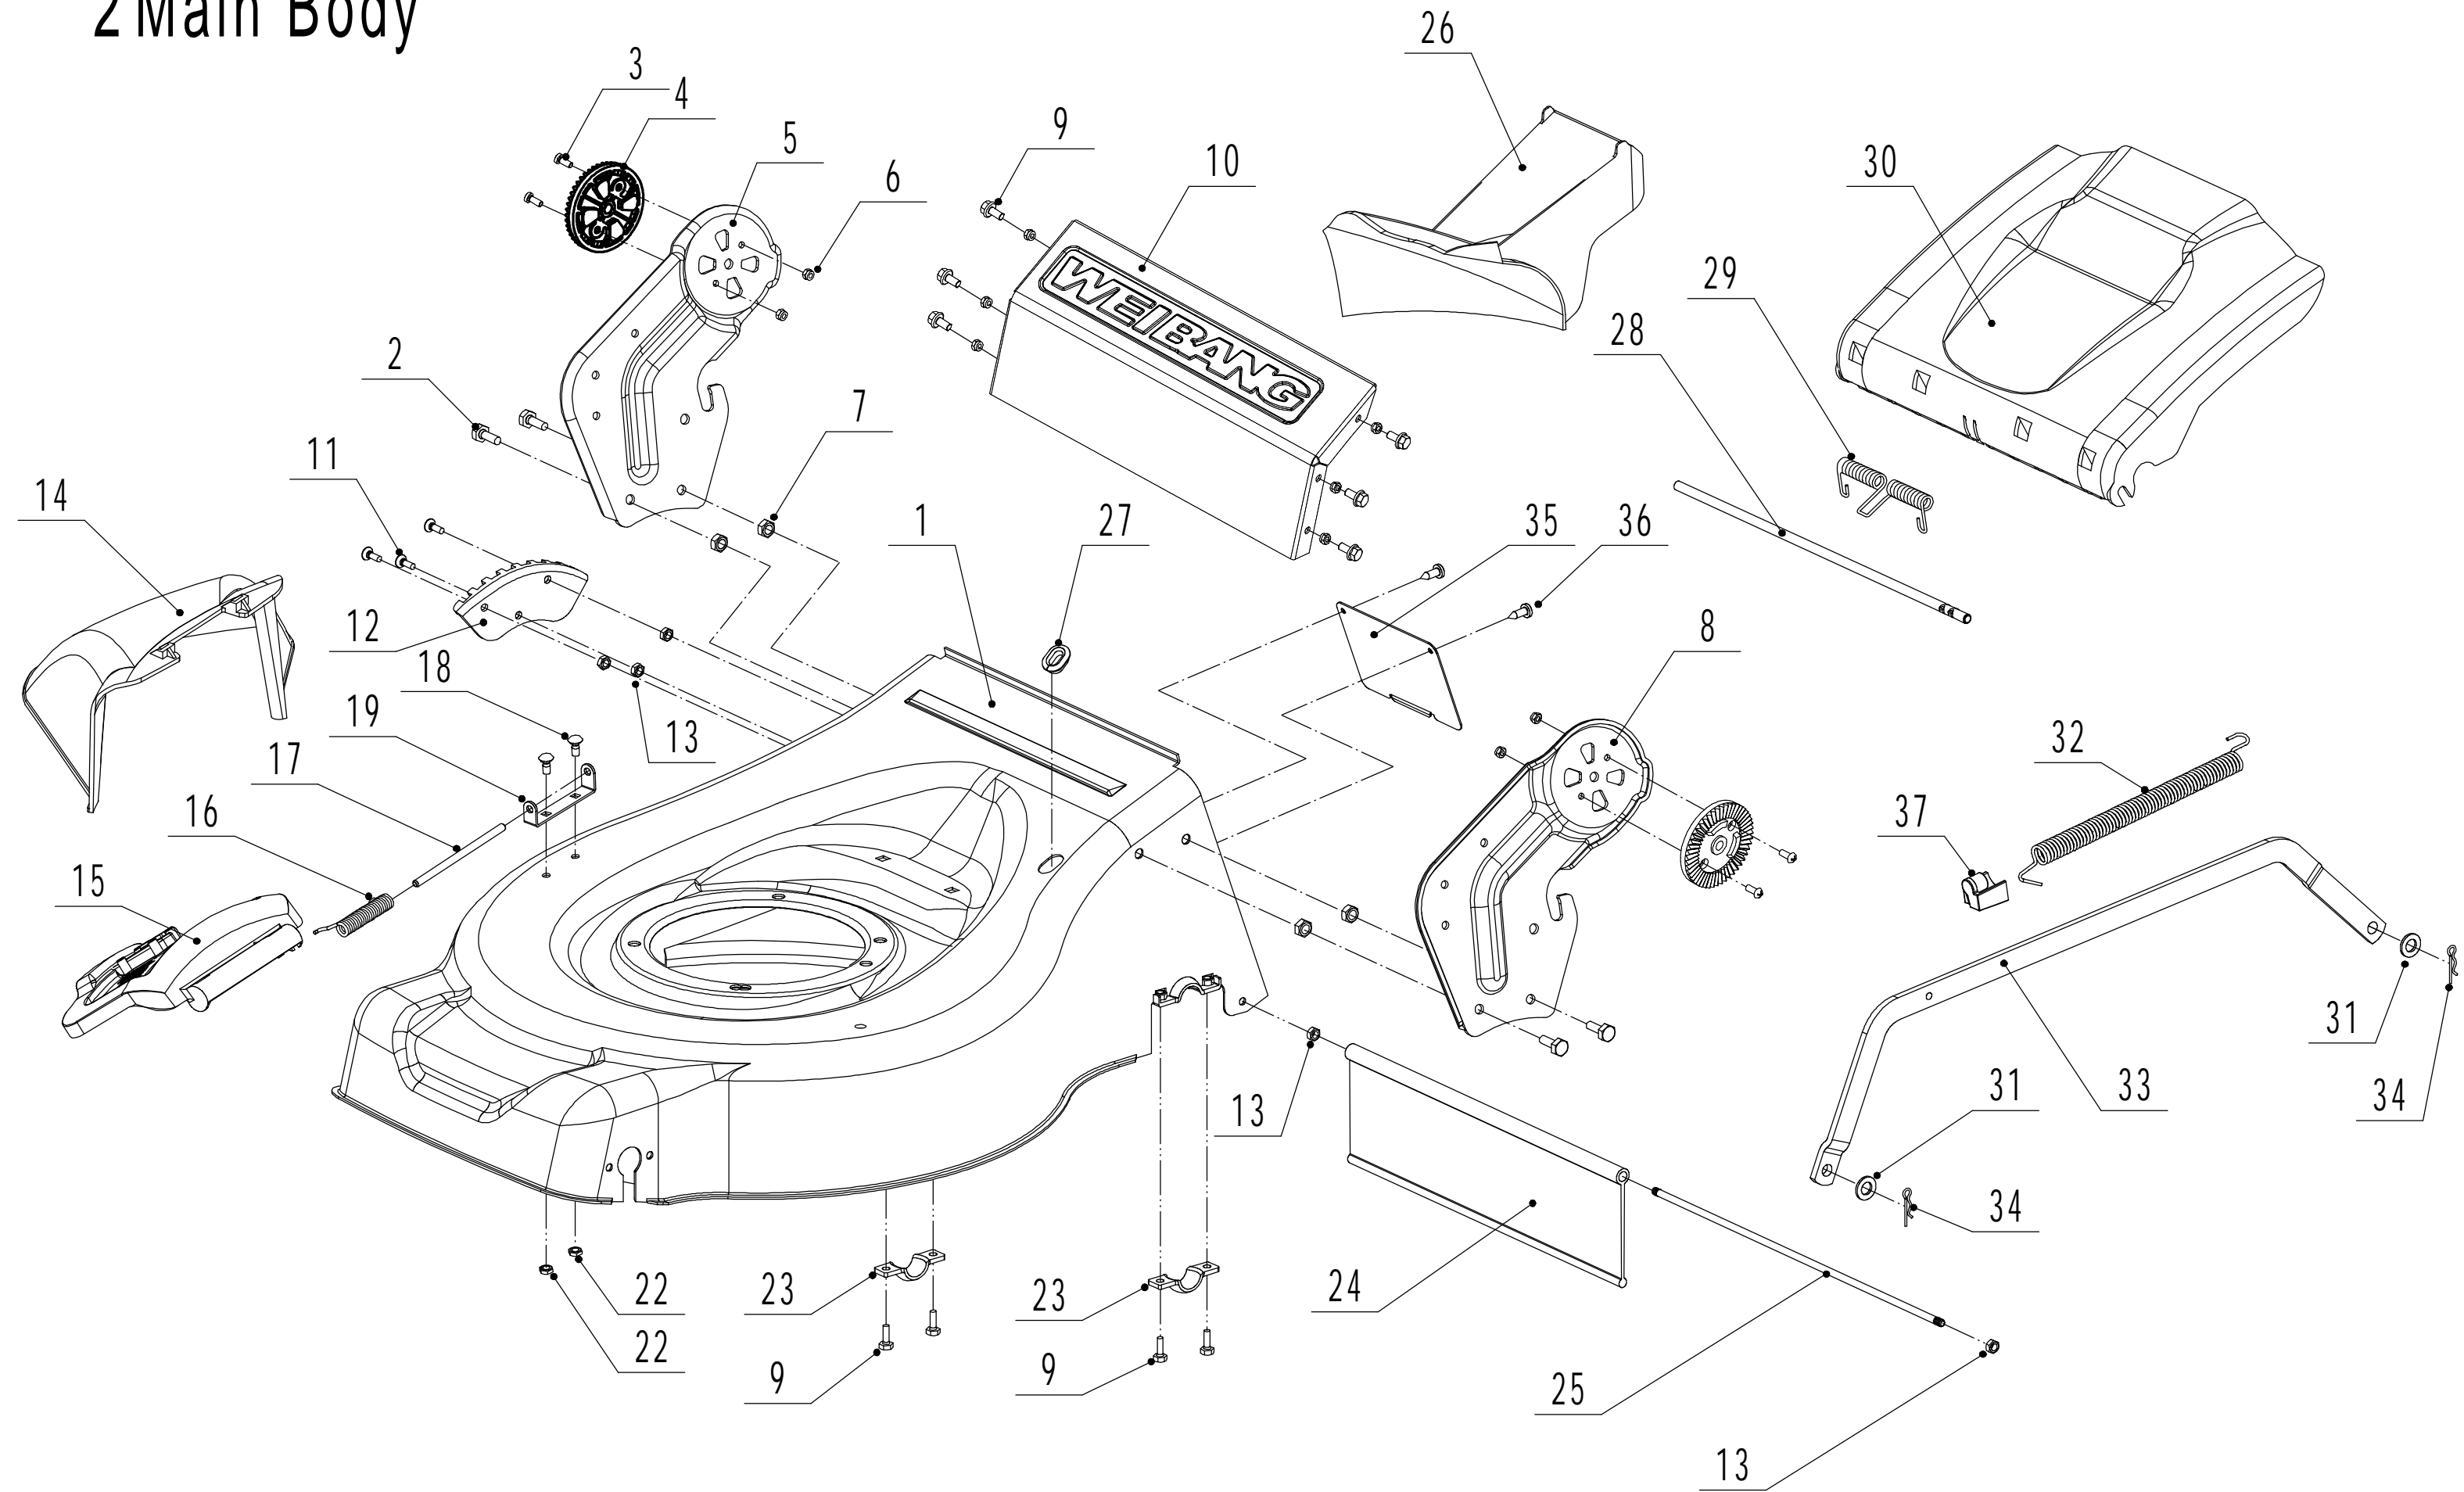

2 Main Body

Part 2 - Main Body Spare parts		
No.	ID Zboží	Název
1	5040101011/49	Chassis
2	0102008016	Bolt - M8x16
3	0104005012	Screw - M5x12
4	AVSA000000040/22	Tooth Disc
5	4560112010K/40	Right Handle Bracket
6	0202005000	Lock Nut - M5
7	0202008000	Lock Nut - M8
8	4560111010K/40	Left Handle Bracket
9	0102006012	Bolt - M6x12
10	5040111030/49	Connector
11	0104006016	Screw - M6x16
12	4560110010/01	Graduator
13	0202006000	Lock Nut - M6
14	5040108010	Side Discharge Deflector
15	5040107012	Side Discharge Cover Kit
16	5020119010	Pivot - Side Discharge Cover
17	5020120010/02	Spring - Side Discharge Cover
18	0107006014	Square Neck Bolt
19	5020118010/02	Side Discharge Cover Bracket
22	0204006000	Lock Nut
23	5320114020/01	Upper Bearing Bracket
24	5040113010	Trailing Flap
25	5040112010/02	Pivot - Trailing Flap
26	5040104010	Mulching Plug
27	5360122010	Rubber Ring
28	5040106010/02	Pivot - Rear Cover
29	5360118010	Spring - Rear Cover
30	5040105010	Rear Cover
31	0301010000	Flat Washer
32	WB2100020102/01	Spring - Connecting Rod
33	5040109050/40	Connecting Rod
34	5320333010	Spring Clip
35	5360105010D/49	Baffle
36	0106004009	Screw - ST4.2x9.5
37	4560109012	Spring Bracket

3 Blade System

Part 3 - Blade System Spare parts		
No.	ID Zboží	Název
1	5360111010/02	Engine Washer 1
2	5360112010/02	Engine Washer 2
3	5320115010	Screw - 3/8x16x25
4	4510401010	Key 4
5	4560402040/02	Engine Pulley
6	0105006006	Screw - M6x6
7	5620133010S	V Belt - V10x835 30°
8	5040102010	Belt Shield
9	0302006000	Big Flat Washer
10	0202006000	Lock Nut - M6
12	5320404020/02	Adapter
13	5310402010	Friction Washer
14	5020405010A/32	Blade
15	5310404010/02	Lock Disc
16	5310406010/04	Spring Washer
17	5320405011	Central Bolt