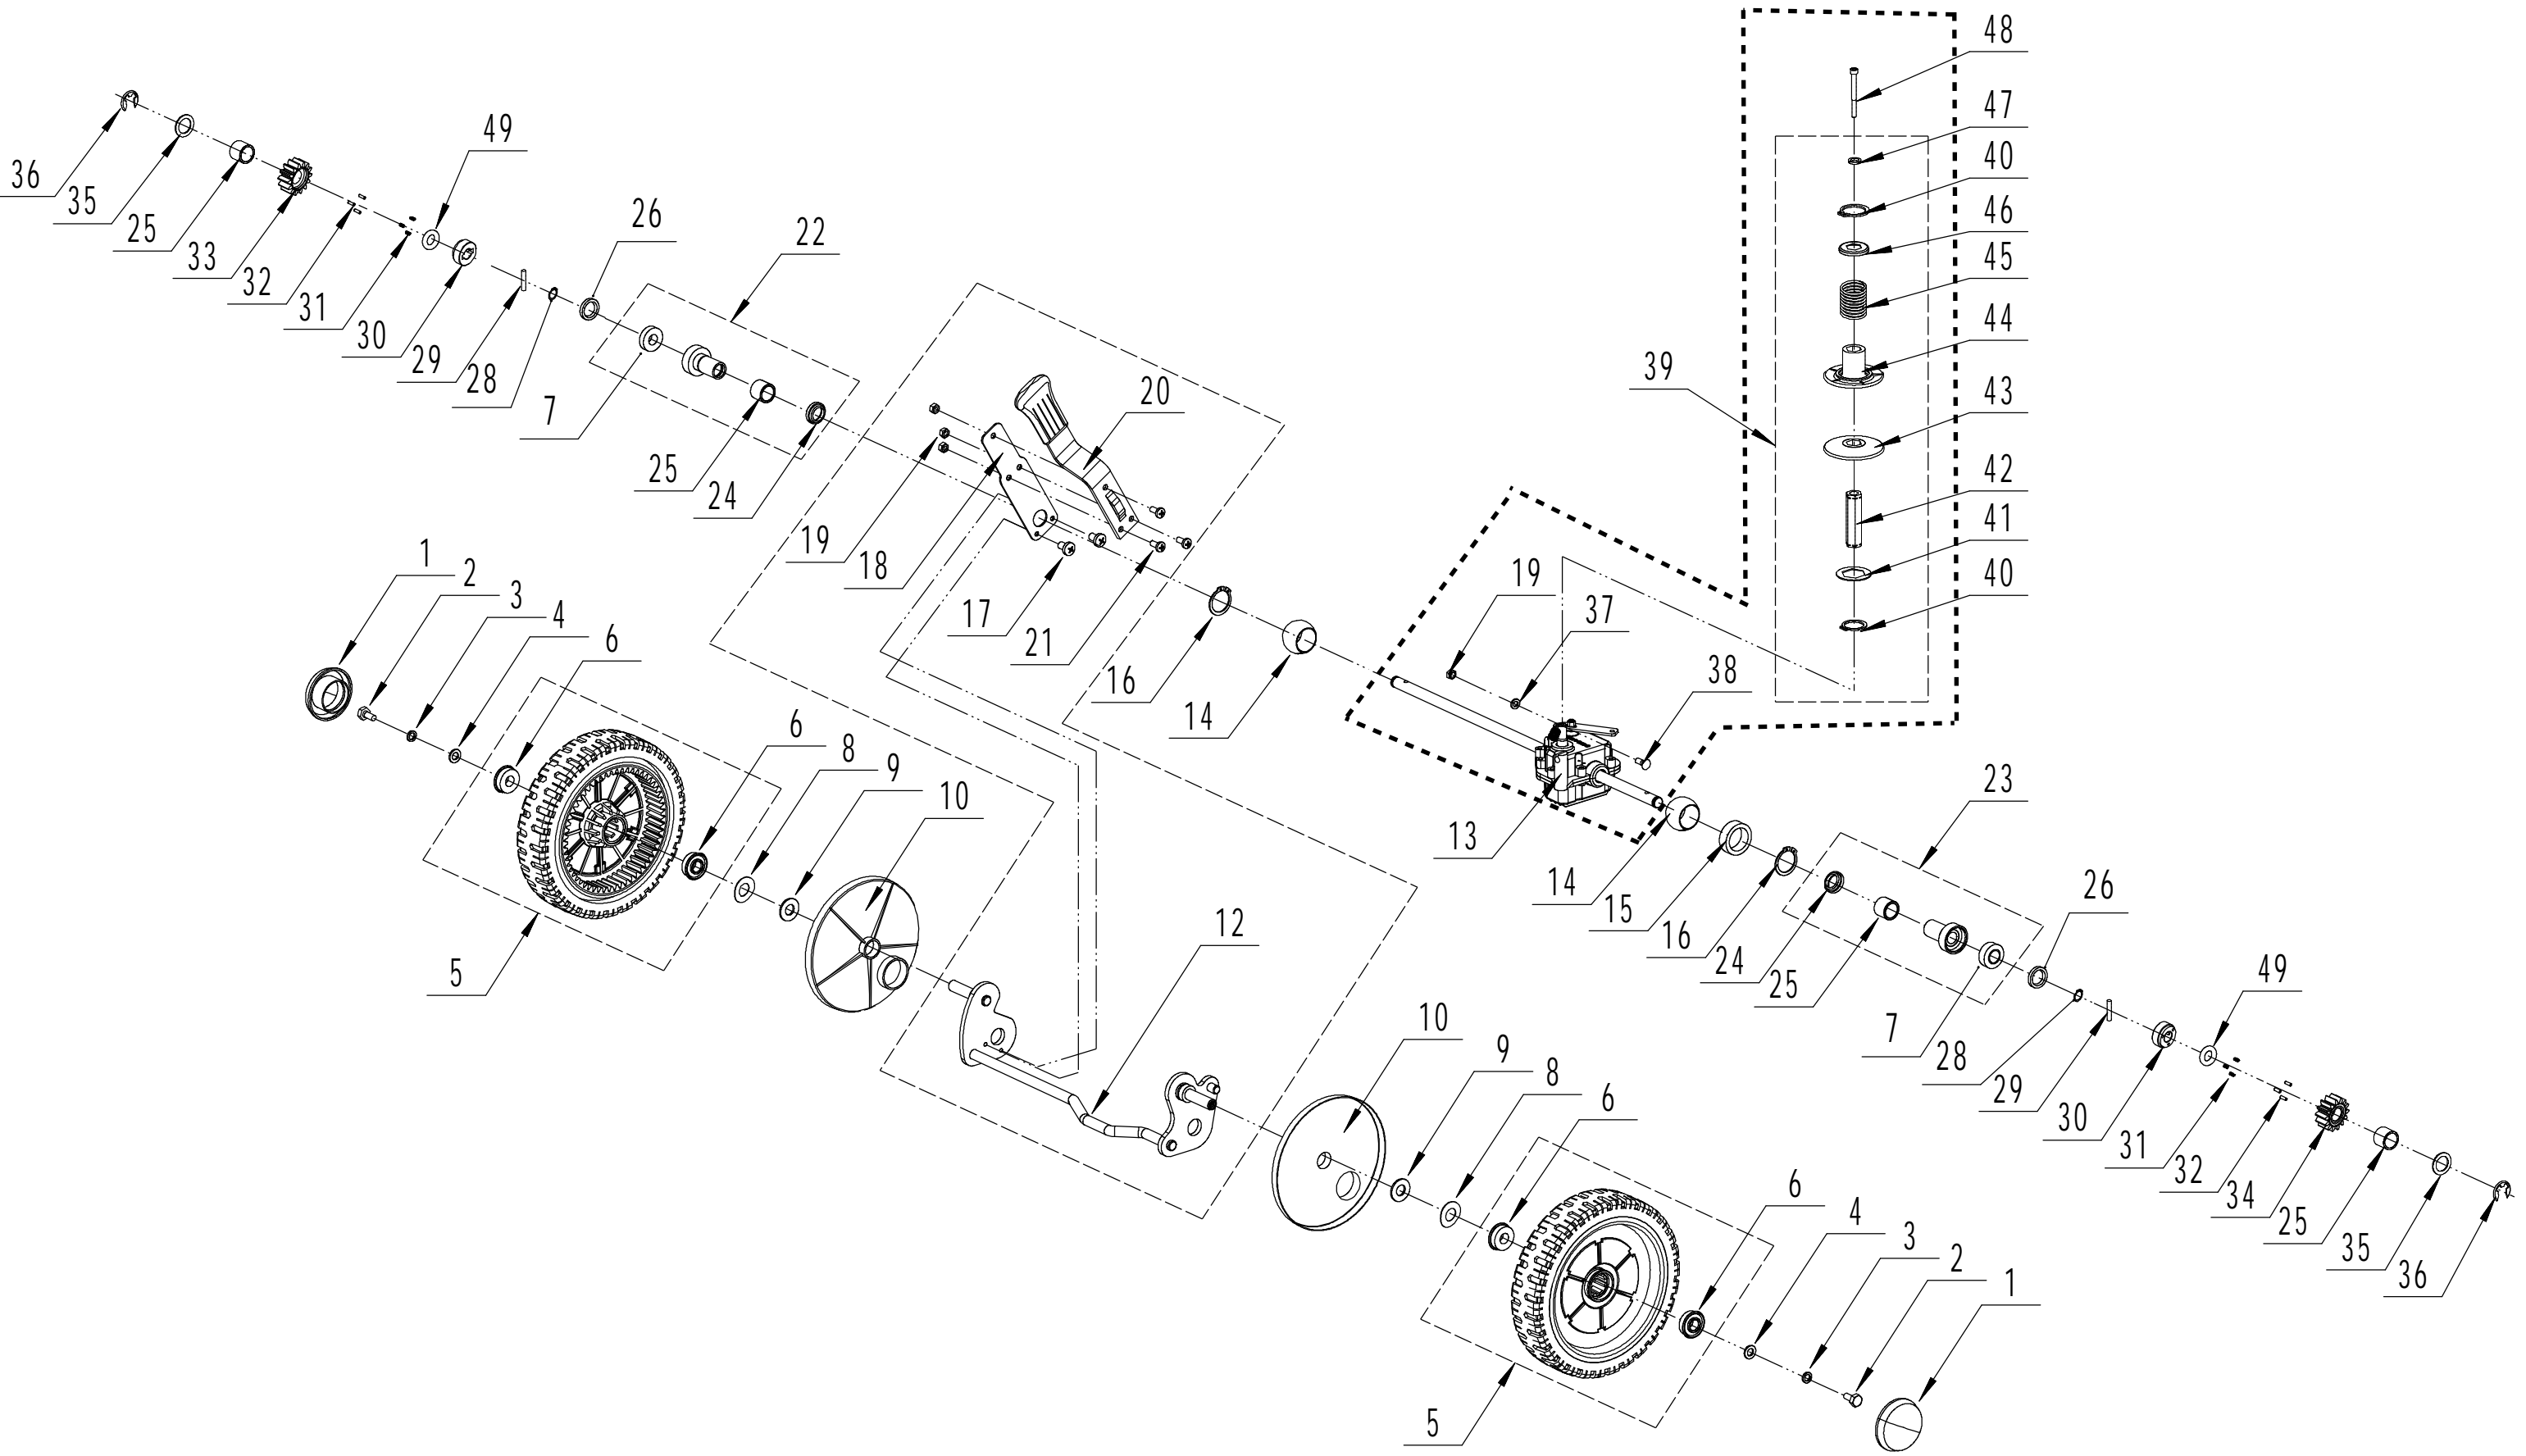

5 Rear axle

Part 5 - Rear Axle Spare parts		
No.	ID Zboží	Název
1	5310214010	Wheel Cap
2	0101008015	Bolt - M8x15
3	0401008000	Spring Washer
4	0301008000	Flat Washer
5	5340309010/40	Wheel
6	5310213010	Bearing
7	R8-2RS	Bearing
8	5310211010/02	Spacer
9	5310210010/02	Wheel Axis Washer
10	5340312010	Anti-Dust Shield
12	5040301013/01	Rear Axle Weldment
13	Y20504V0P	Rear Transmission
14	5320328010	Nylon Spherical Bearing
15	5320329010/02	Rear Transmission Partition
16	1001020000	Check Ring For Shaft
17	0113005008	Screw - M5x8
18	5360311010/22	Spring Of Adjustment Lever
19	0202006000	Lock Nut - M6
20	5360310010/40	Adjustment Lever
21	0101006014	Bolt - M6x14
22	Y065321	Right Bearing Assembly
23	Y065320	Left Bearing Assembly
24	5320327010	Dustproof Ring
25	5320326010P	Bearing
26	GM48S010000010	Spacer
28	1001012000	Check Ring For Shaft
29	HQ000100060	Pin For Ratchet
30	HQ000100050	Ratchet
31	HQ000100040	Spring
32	HQ000100030	Pin
33	HQ000100020	Right Drive Pinion
34	HQ000100010	Left Drive Pinion
35	5020311010/04	Friction Mat
36	1301009000	Check Ring
37	0301006000	Flat Washer
38	0107006014	Bolt - M6x14
39	Y115380	Speed Variator Assembly
40	1001017000	Check Ring For Shaft
41	4820320010/02	Inner Hex Washer
42	4820321010/02	Hex Adapter
43	5380309010	Lower Pulley Disc
44	5380308010	Active Pulley Disc
45	4820324010	Pressing Spring
46	4820325010/02	Spring Cap
47	0401005000	Spring Washer

No.	ID Zboží	Název
48	0103005055	Bolt - M5x55
49	1401025015	O Sealing Ring