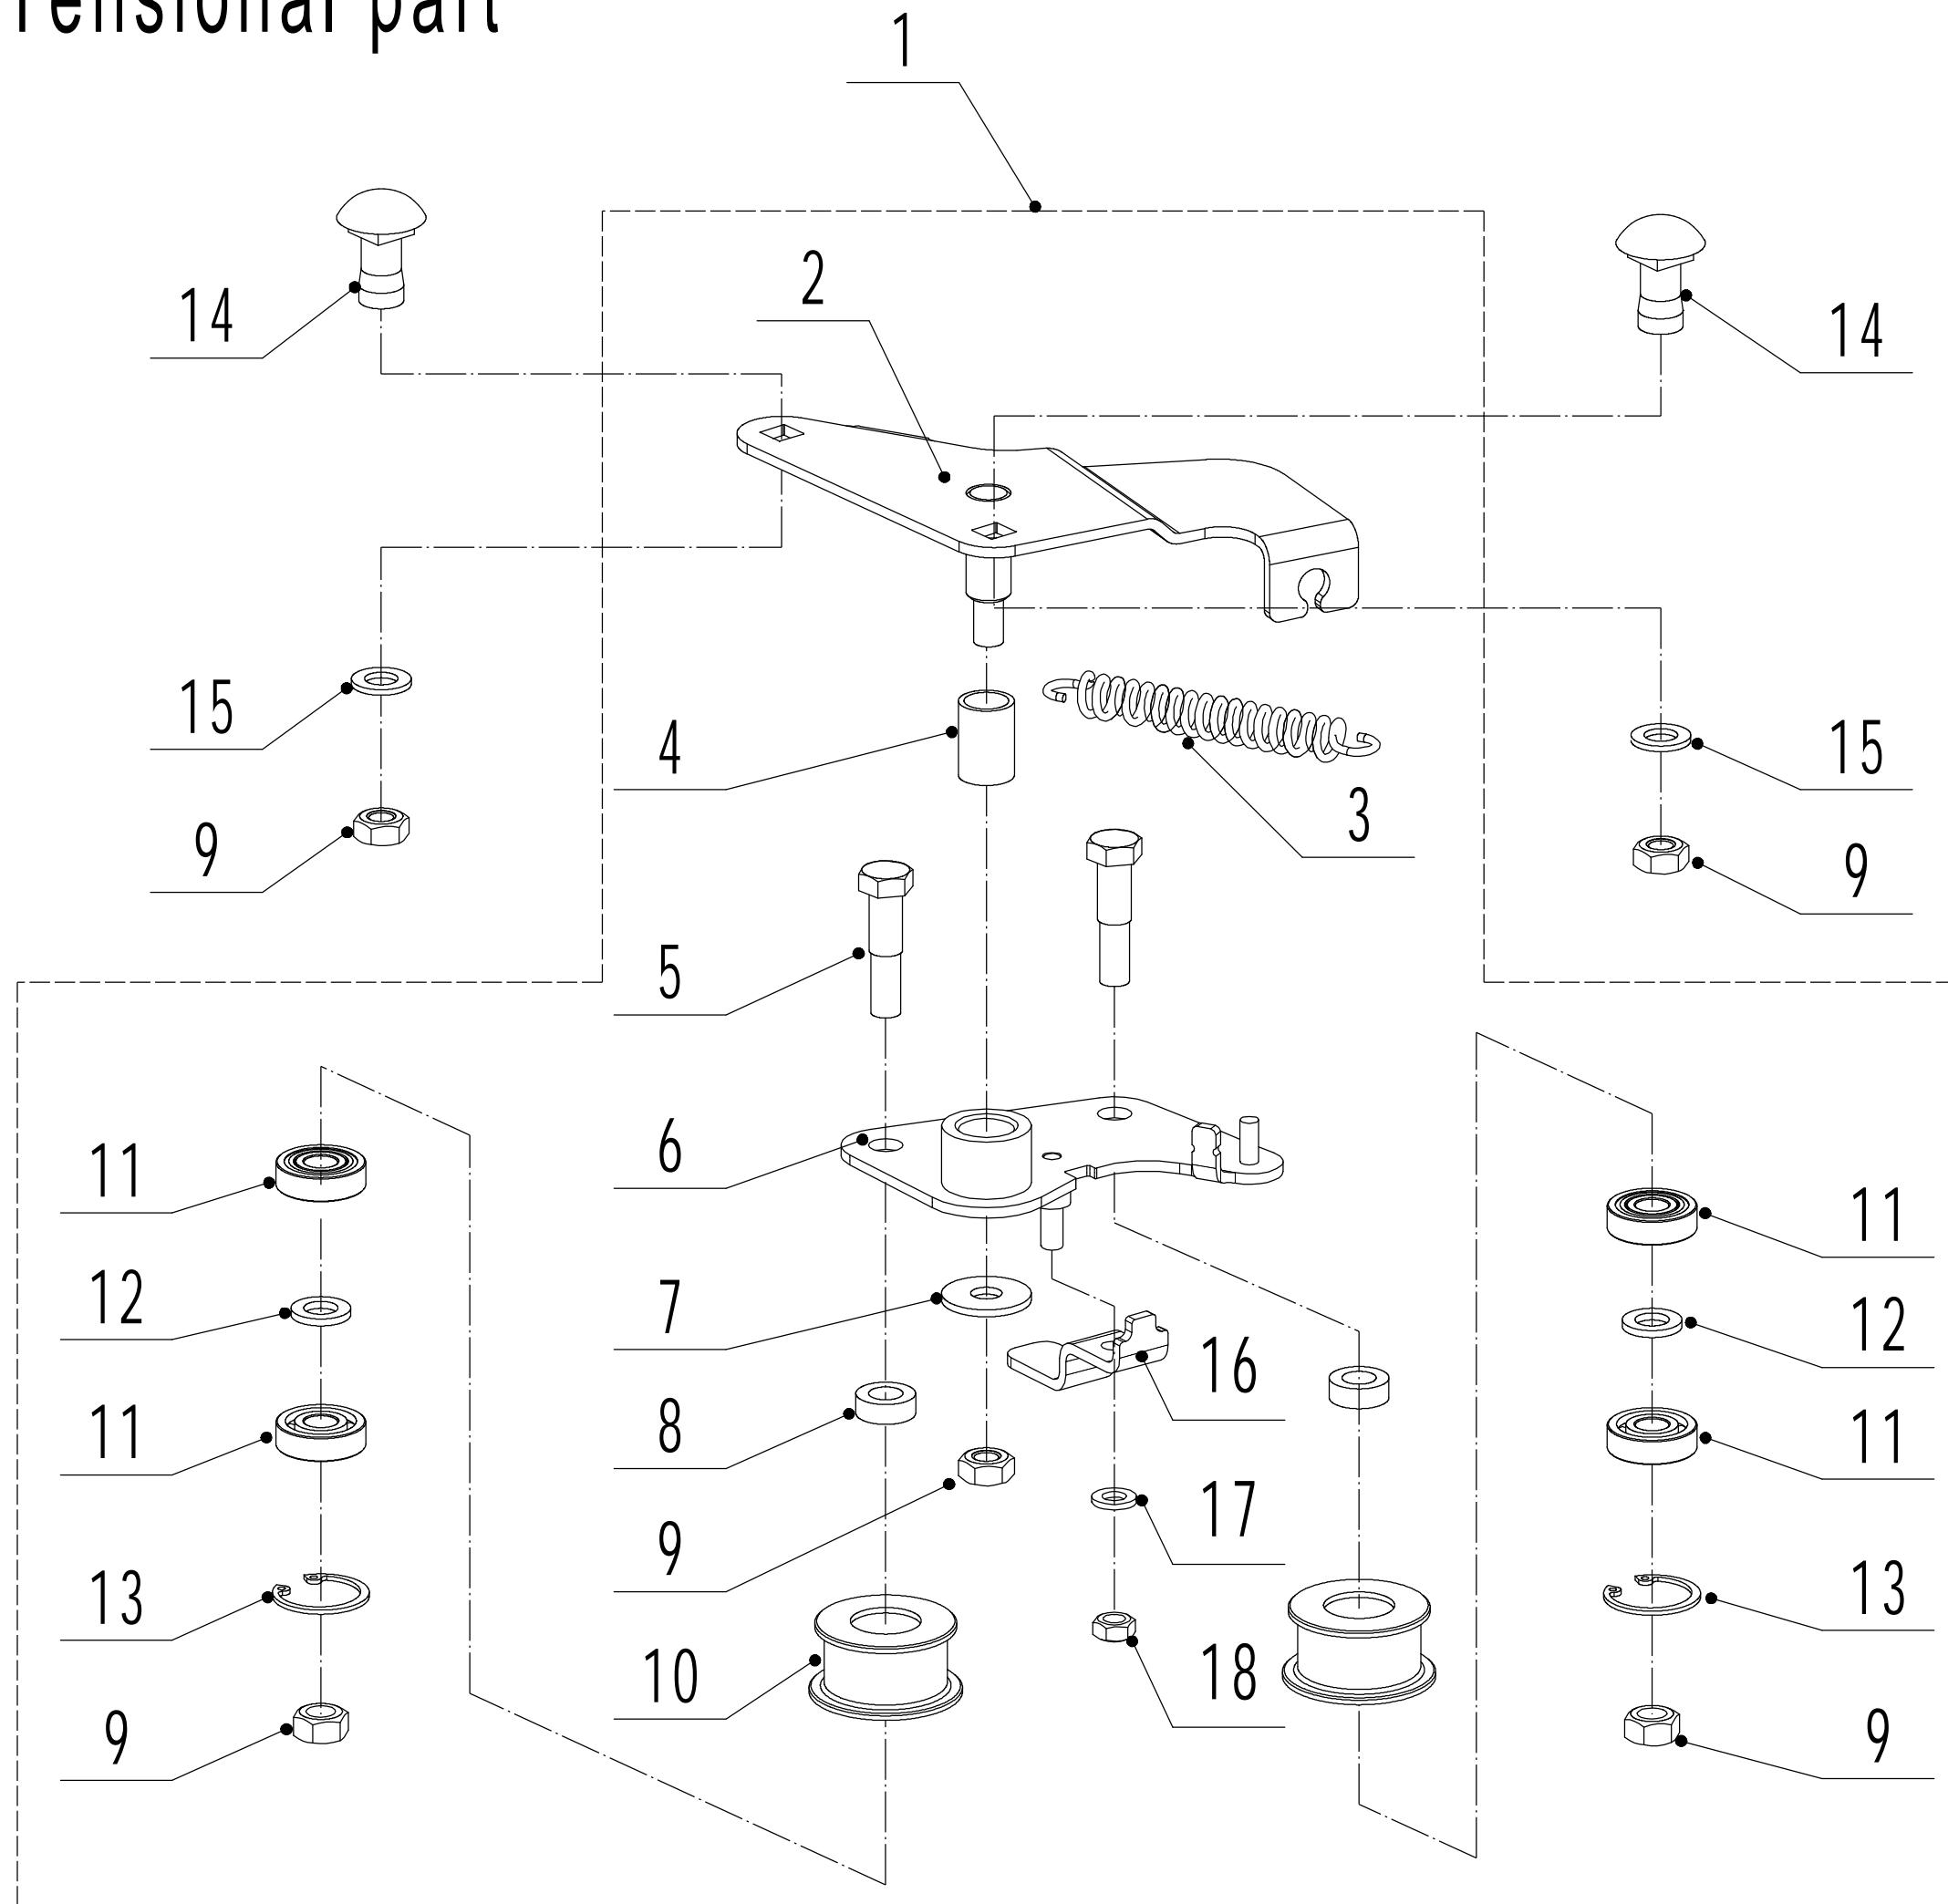

No.	ID Zboží	Název
48	0103005055	Bolt - M5x55
49	1401025015	O Sealing Ring

6 Handle And Controls

Part 6 - Handle and Controls Spare parts

No.	ID Zboží	Název
1	5020501020S/49	Handle
2	GM56E010000082	Handle Sheath
3	5320511030S/40	Clutch Lever
4	5320503020S/40	OPC Lever
5	5020501030S	Control Cover - Upper
6	5380508010	Grip - Speed Lever
7	0106003013	Screw - ST2.9x13
8	5380510010	Grip - Throttle Lever
9	0108006060	Screw - M6x60
10	0108006050	Screw - M6x60
11	5020501040S	Control Cover - Lower
12	LH194-1225	Clutch Cable
13	BS120-1140	OPC Cable (Engine Brake)
14	0113040018	Screw
15	ZD8/200	Cable tie
16	0301006000	Washer - M6
17	5380512010	Throttle Control Bracket
18	0202006000	Lock Nut - M6
19	5360505010K	Speed Control Bracket
20	0108006030	Cross Slot bolt
21	YJQD/504A	Button Start Assembly
22	YM90-1370-B	Throttle Cable
23	TX130-1060-A	Speed Control Cable
24	0202006000	Lock Nut-M6
25	0301005000	Flat Washer
26	0104005012	Screw - M5x12
27	4510114030	Fix Cap
28	GM48S000000100	Connecting Bolt
29	GM56A100400000	Lock Lever
30	0801008025	Pin - 8x25
31	GM56A100000040/04	Spacer
32	GM56A100000050/01	Spacer
33	GM48S030200000	Tooth Disc Kit
34	0203008000	Lock Nut - M8
35	40E0109000	Pressing Plate

7 Grass Catcher

Part 7 - Grasscatcher Spare parts		
No.	ID Zboží	Název
1	5040602010/22	Grass Catcher Frame
2	5040603010/84	Grass Bag

8 Tensional part

Part 8 - Variable Speed Pulley Spare parts		
No.	ID Zboží	Název
1	Y094560A1	Tensional Pully Assembly
2	5040114010A1/02	Tensional Arm Bracket
3	4820114010	Tensional Spring
4	4820112010	Nylon Bush
5	5340131010/02	Tensional Pulley Bolt
6	5040115010A1/02	Tensional Arm Weldment
7	0302008000	Big Flat Washer - M8
8	5340129010/02	Spacer1
9	0202008000	Lock Nut - M8
10	5340128010	Tensional Pulley
11	609/2RS	Bearing
12	5340130010/02	Spacer2
13	1001024000	Check Ring For Shaft
14	0107008016	Square Neck Bolt - M8x16
15	0301008000	Flat Washer - 8
16	5040122010/02	Belt limit plate
17	0301006000	Flat Washer - 6
18	0202006000	Nut - M6